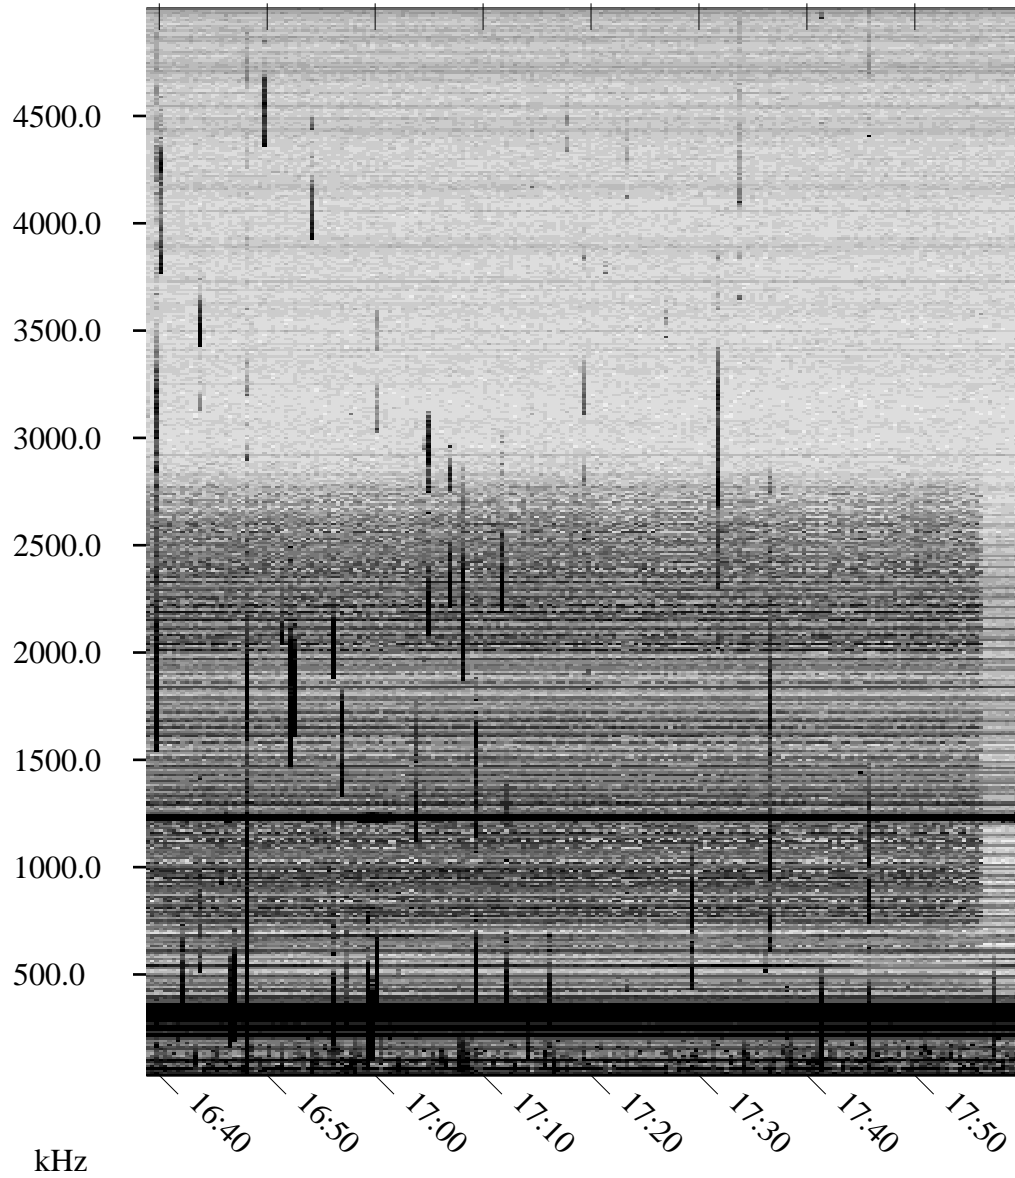

09/14/2005 Churchill, Manitoba

Linear Scale Black = 161 White = 15

ch05257l.r03m max_12

Page 1

09/14/2005 Churchill, Manitoba

Linear Scale Black = 161 White = 15

ch05257l.r03m max_12

Page 2

09/14/2005 Churchill, Manitoba

Linear Scale Black = 161 White = 15

ch05257l.r03m max_12

Page 3

09/14/2005 Churchill, Manitoba

Linear Scale Black = 161 White = 15

ch05257l.r03m max_12

Page 4

09/14/2005 Churchill, Manitoba

Linear Scale Black = 161 White = 15

ch05257l.r03m max_12

Page 5

UT