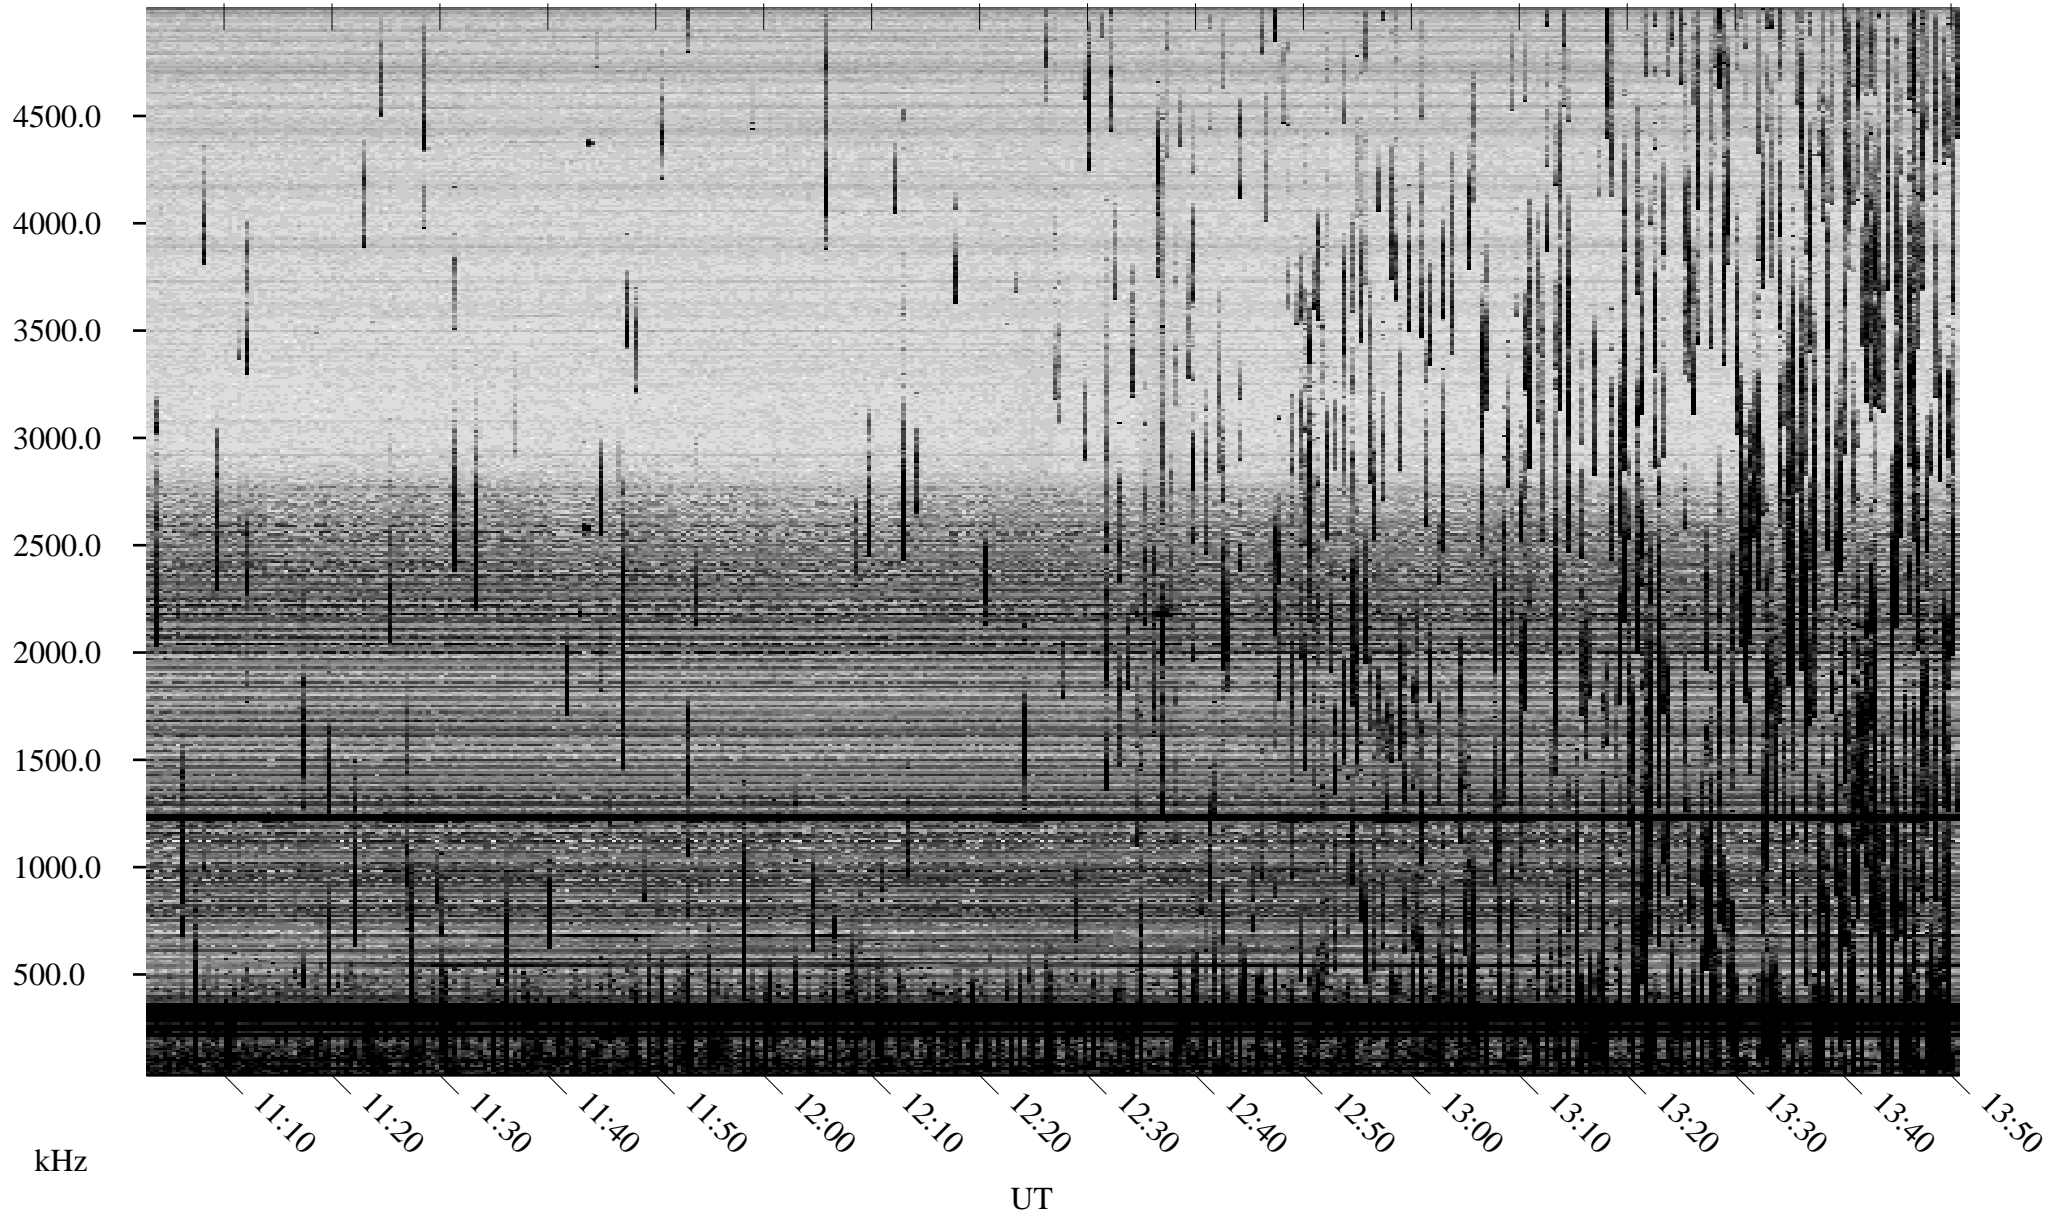

09/14/2005 Churchill, Manitoba

Linear Scale Black = 161 White = 15

ch05257l.r03m max_12

Page 1

09/14/2005 Churchill, Manitoba

Linear Scale Black = 161 White = 15

ch05257l.r03m max_12

Page 2

09/14/2005 Churchill, Manitoba

Linear Scale Black = 161 White = 15

ch05257l.r03m max_12

Page 3

09/14/2005 Churchill, Manitoba

Linear Scale Black = 161 White = 15

ch05257l.r03m max_12

Page 4

09/14/2005 Churchill, Manitoba

Linear Scale Black = 161 White = 15

ch05257l.r03m max_12

Page 5

UT