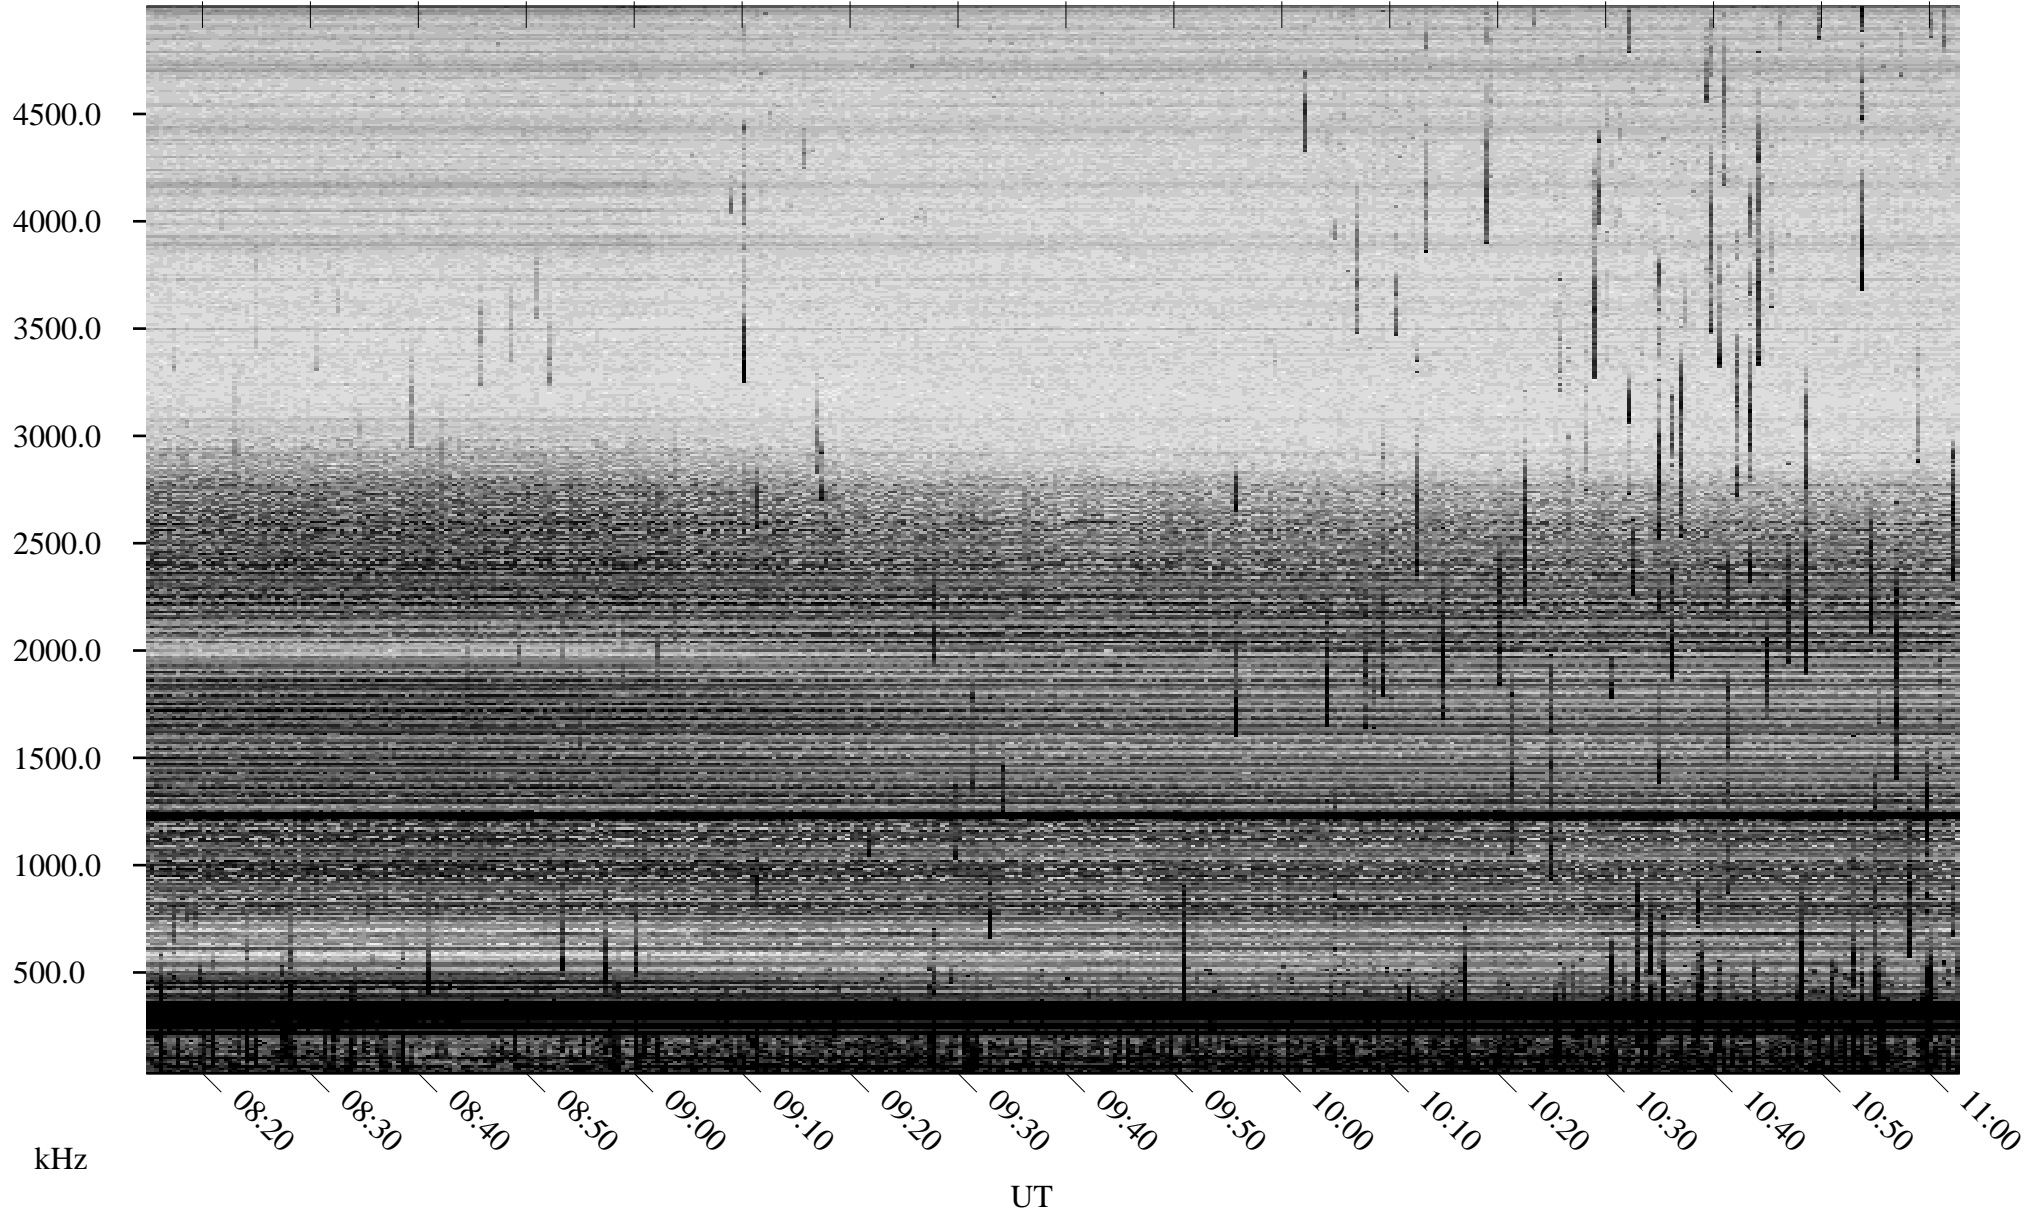

09/14/2005 Churchill, Manitoba

Linear Scale Black = 161 White = 15

ch05257l.r03m max_12

Page 1

09/14/2005 Churchill, Manitoba

Linear Scale Black = 161 White = 15

ch05257l.r03m max_12

Page 2

09/14/2005 Churchill, Manitoba

Linear Scale Black = 161 White = 15

ch05257l.r03m max_12

Page 3

09/14/2005 Churchill, Manitoba

Linear Scale Black = 161 White = 15

ch05257l.r03m max_12

Page 4

09/14/2005 Churchill, Manitoba

Linear Scale Black = 161 White = 15

ch05257l.r03m max_12

Page 5

UT