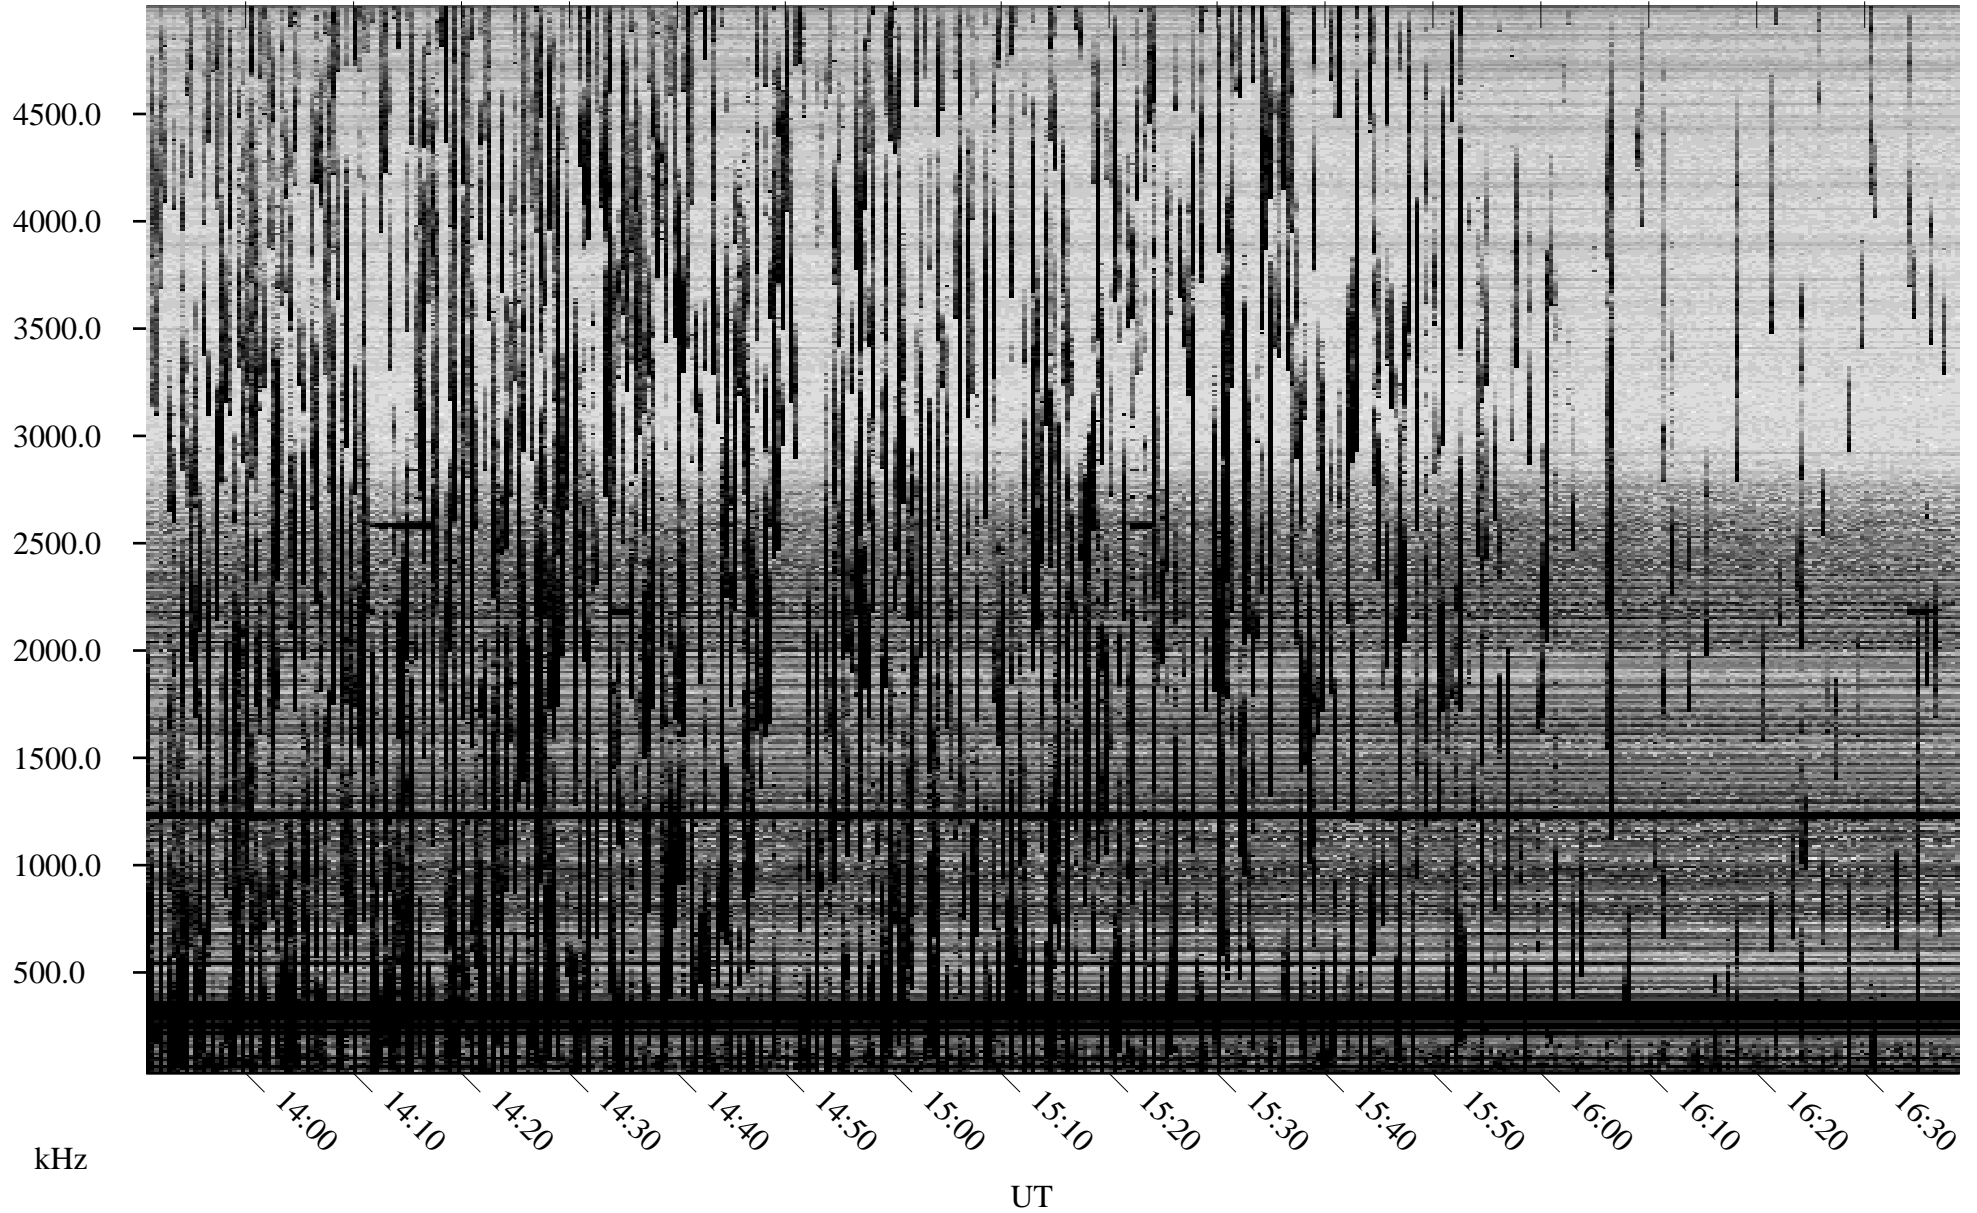

09/14/2005 Churchill, Manitoba

Linear Scale Black = 161 White = 15

ch05257l.r03m max_12

Page 1

09/14/2005 Churchill, Manitoba

Linear Scale Black = 161 White = 15

ch05257l.r03m max_12

Page 2

09/14/2005 Churchill, Manitoba

Linear Scale Black = 161 White = 15

ch05257l.r03m max_12

Page 3

09/14/2005 Churchill, Manitoba

Linear Scale Black = 161 White = 15

ch05257l.r03m max_12

Page 4

09/14/2005 Churchill, Manitoba

Linear Scale Black = 161 White = 15

ch05257l.r03m max_12

Page 5

UT