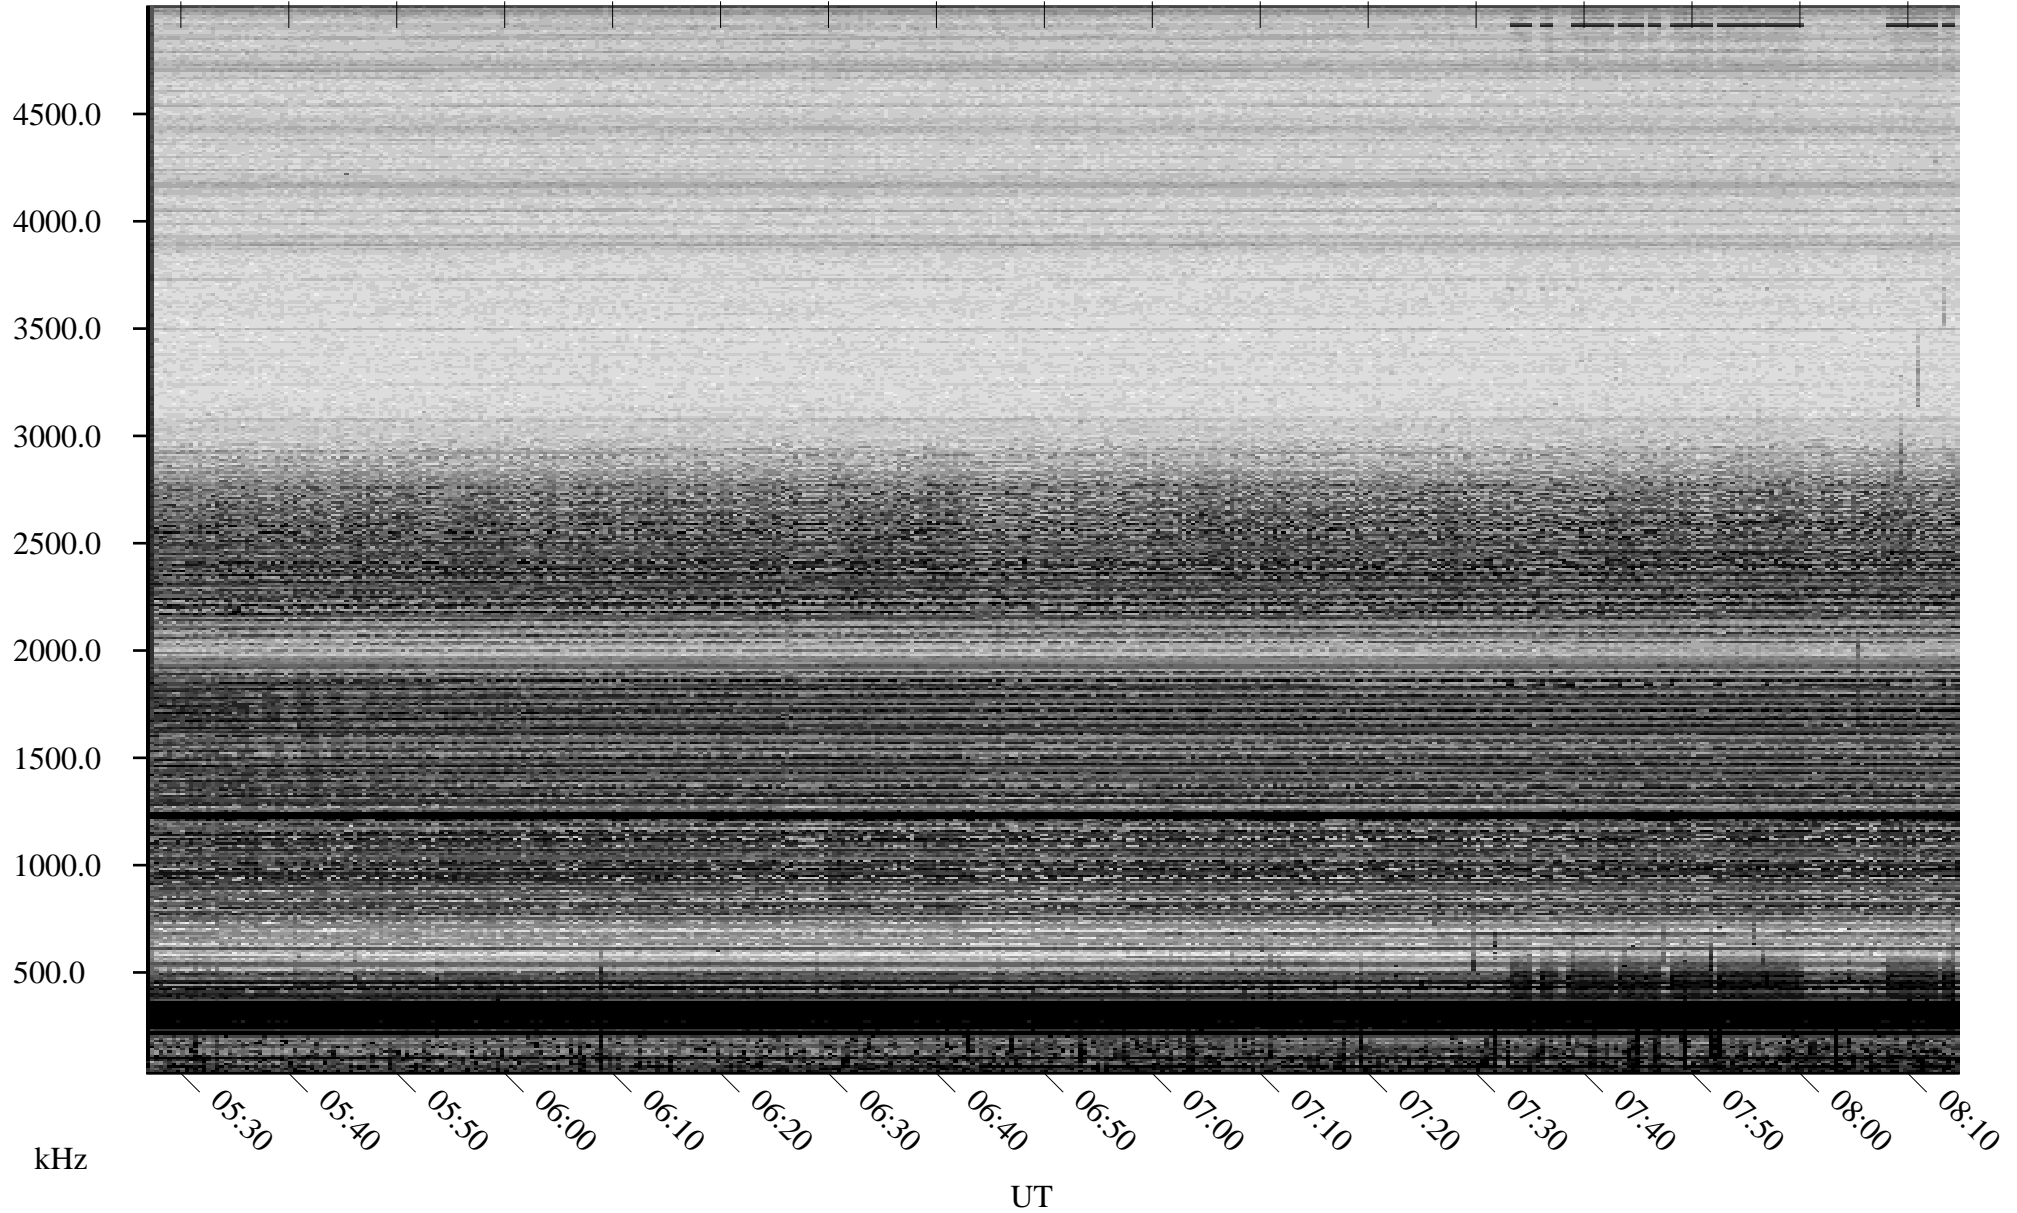

09/14/2005 Churchill, Manitoba

Linear Scale Black = 161 White = 15

ch05257l.r03m max_12

Page 1

09/14/2005 Churchill, Manitoba

Linear Scale Black = 161 White = 15

ch05257l.r03m max_12

Page 2

09/14/2005 Churchill, Manitoba

Linear Scale Black = 161 White = 15

ch05257l.r03m max_12

Page 3

09/14/2005 Churchill, Manitoba

Linear Scale Black = 161 White = 15

ch05257l.r03m max_12

Page 4

09/14/2005 Churchill, Manitoba

Linear Scale Black = 161 White = 15

ch05257l.r03m max_12

Page 5

UT