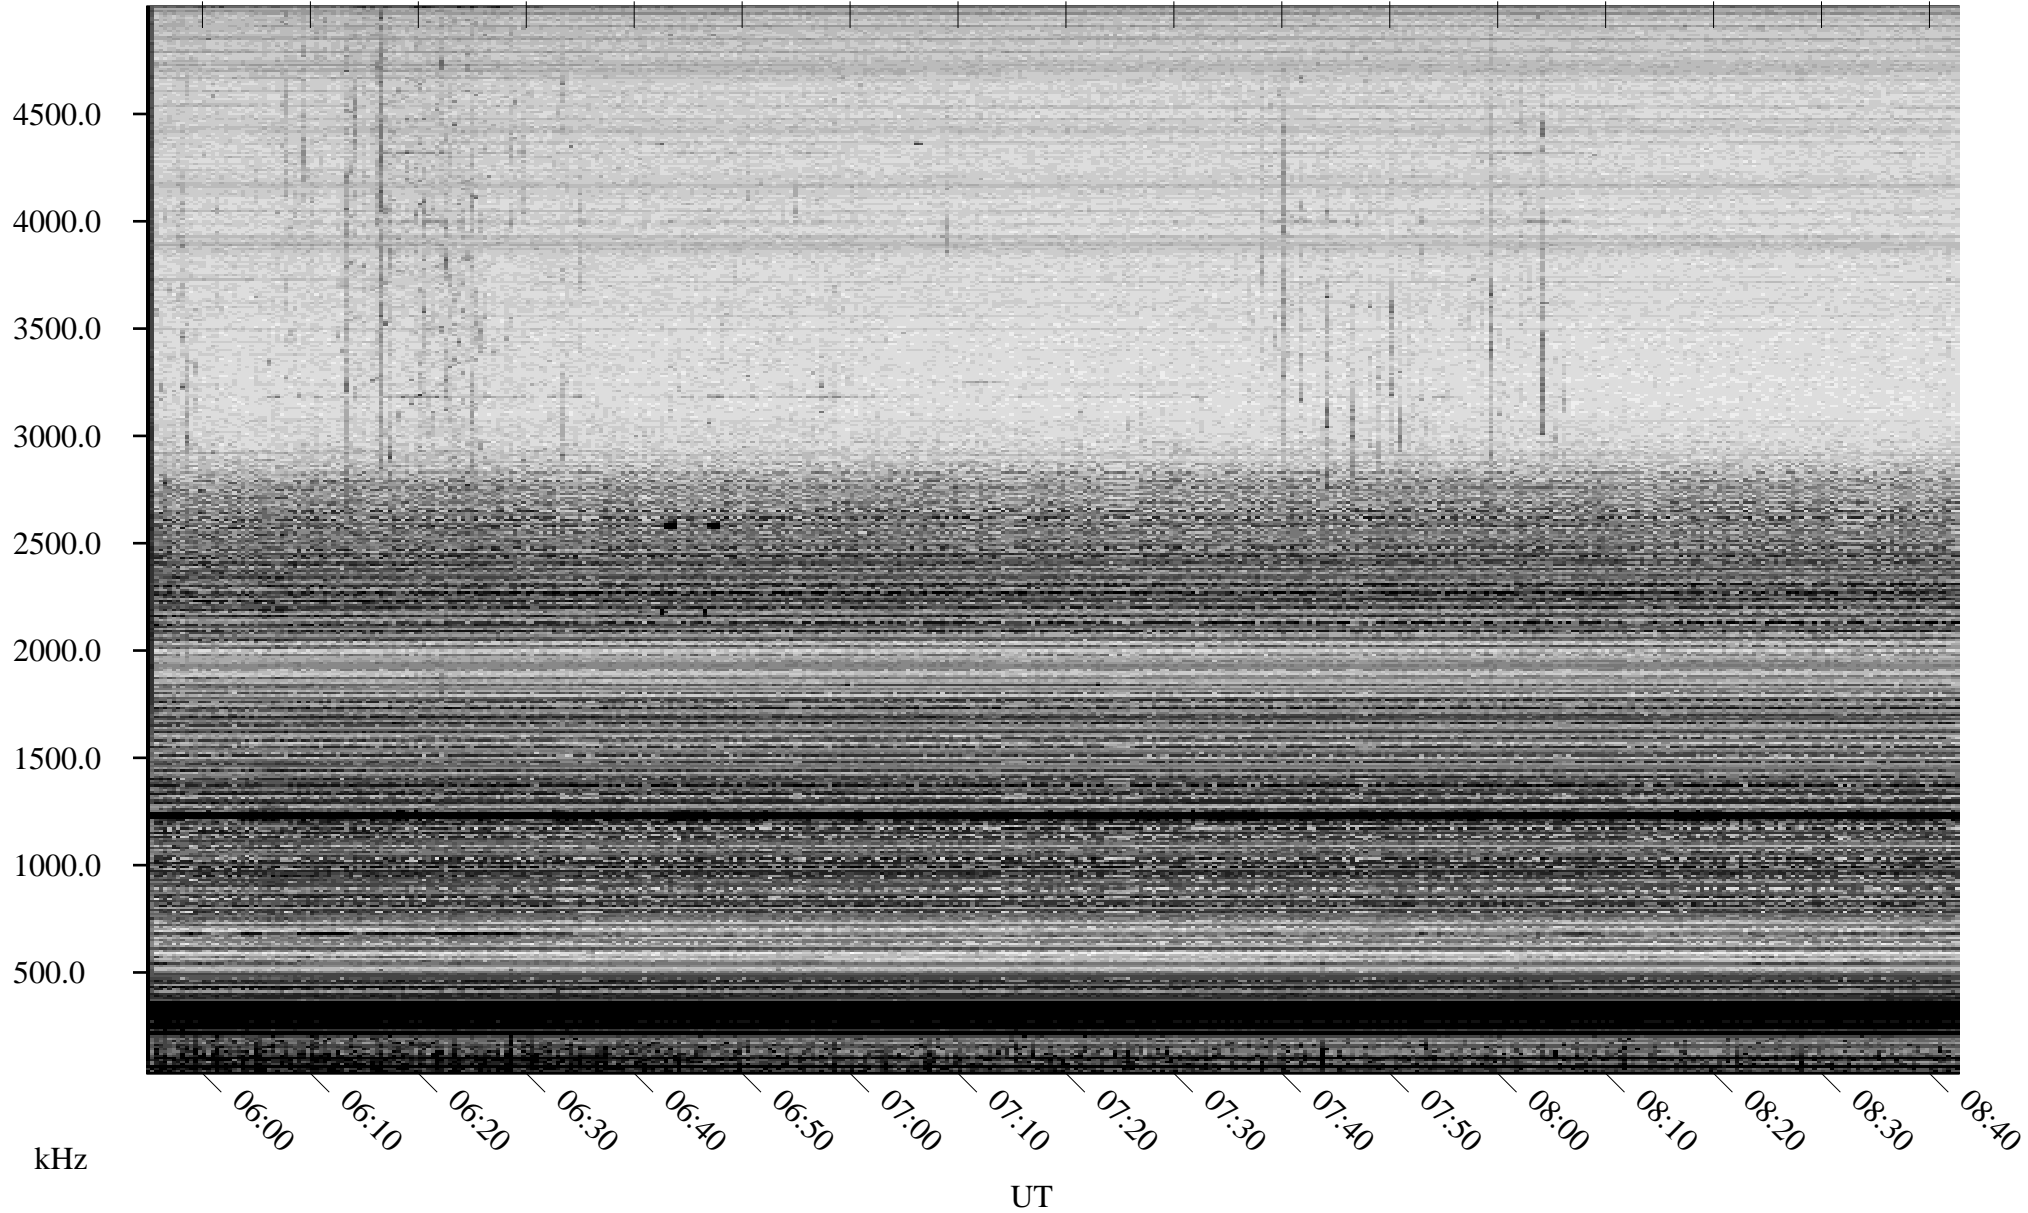

09/15/2005 Churchill, Manitoba

Linear Scale Black = 161 White = 15

ch05258l.r09m max_12

Page 1

09/15/2005 Churchill, Manitoba

Linear Scale Black = 161 White = 15

ch05258l.r09m max_12

Page 2