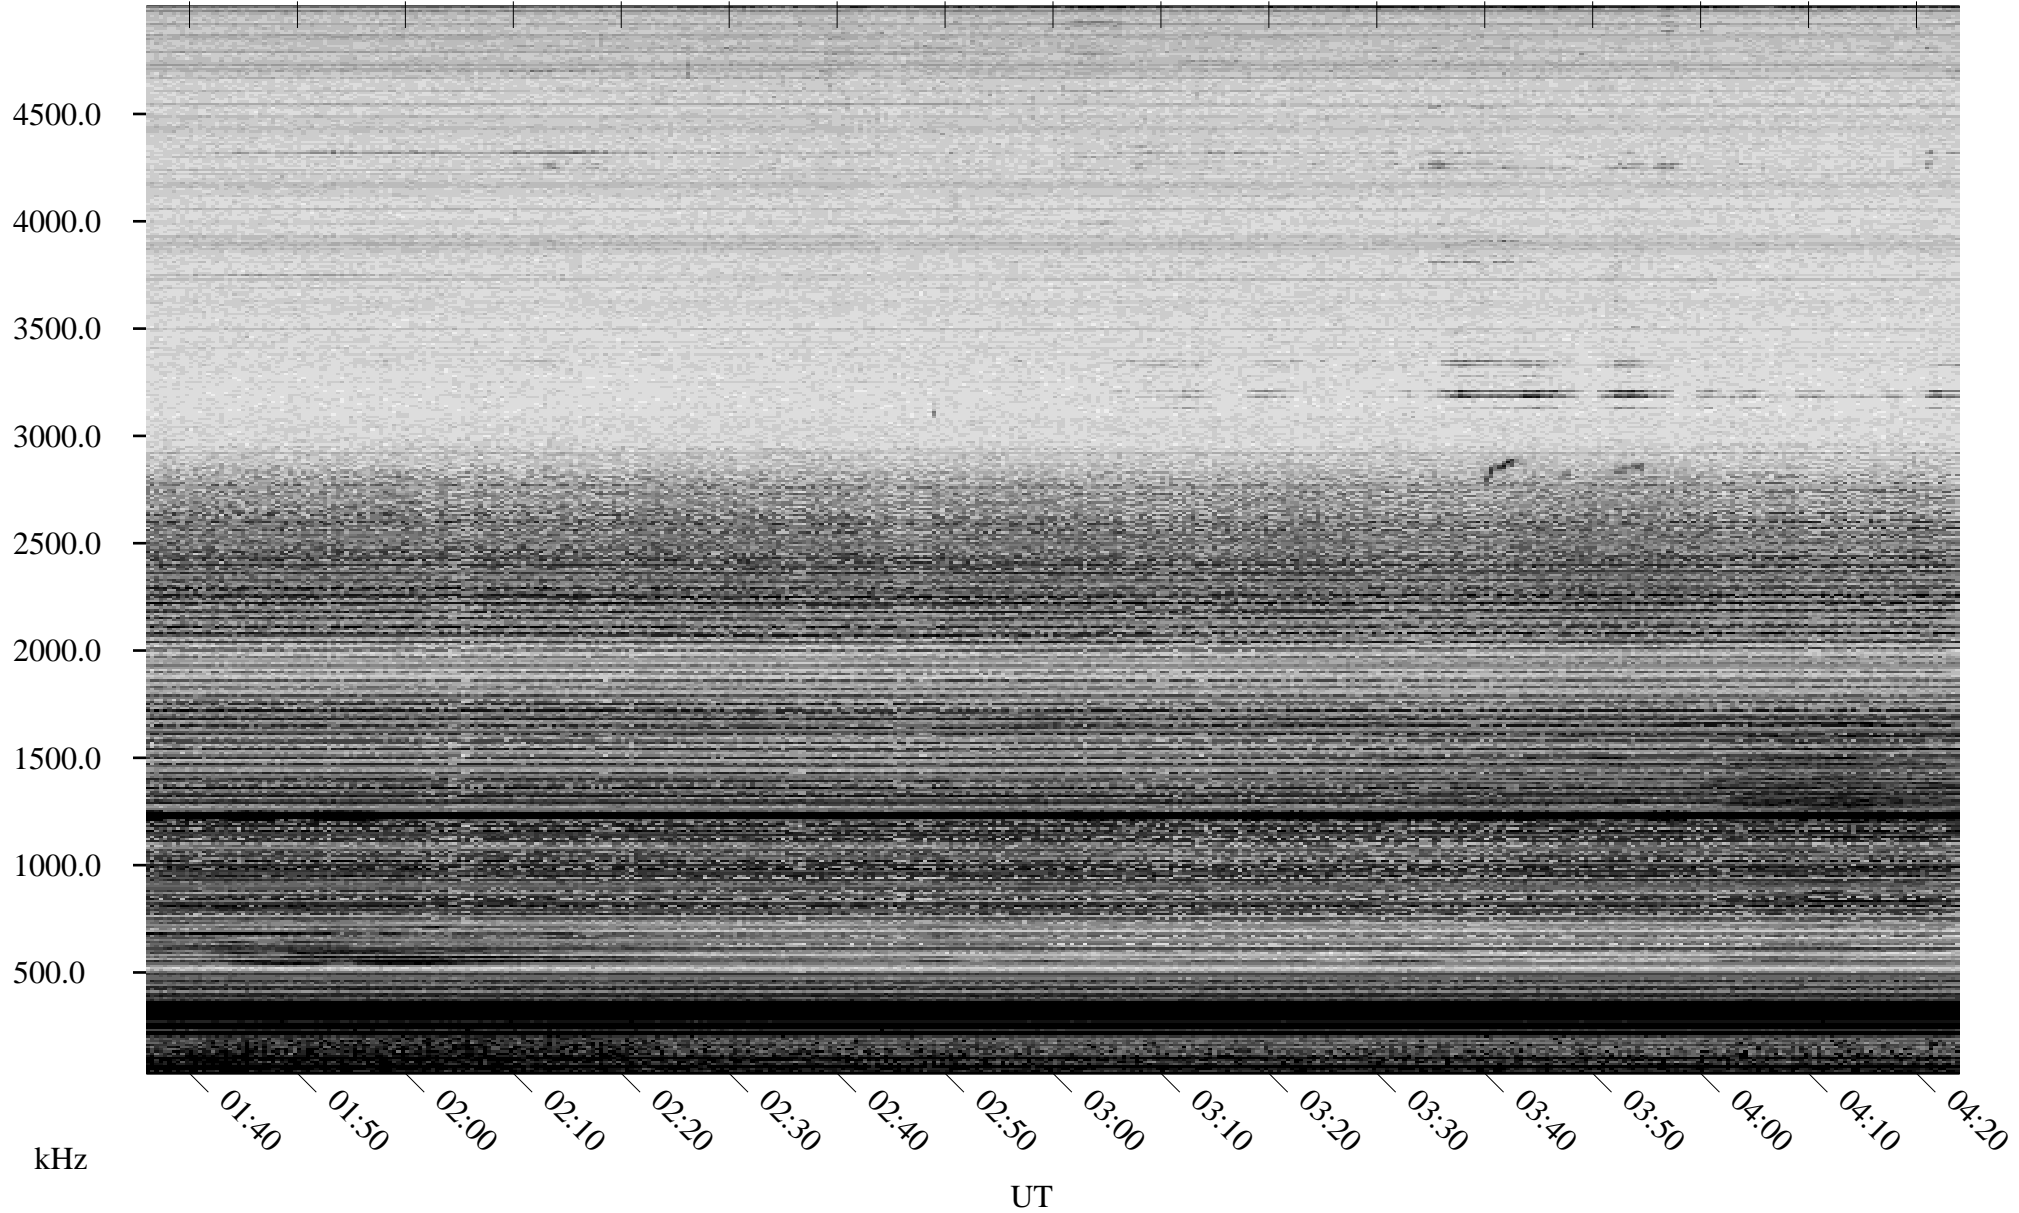

09/16/2005 Churchill, Manitoba

Linear Scale Black = 161 White = 15

ch05259l.r00m max_12

Page 1

09/16/2005 Churchill, Manitoba

Linear Scale Black = 161 White = 15

ch05259l.r00m max_12

Page 2

09/17/2005 Churchill, Manitoba

Linear Scale Black = 161 White = 15

ch05259l.r00m max_12

Page 3

09/17/2005 Churchill, Manitoba

Linear Scale Black = 161 White = 15

ch05259l.r00m max_12

Page 4

09/17/2005 Churchill, Manitoba

Linear Scale Black = 161 White = 15

ch05259l.r00m max_12

Page 5

09/17/2005 Churchill, Manitoba

Linear Scale Black = 161 White = 15

ch05259l.r00m max_12

09/17/2005 Churchill, Manitoba

Linear Scale Black = 161 White = 15

ch05259l.r00m max_12

Page 7

09/17/2005 Churchill, Manitoba

Linear Scale Black = 161 White = 15

ch05259l.r00m max_12