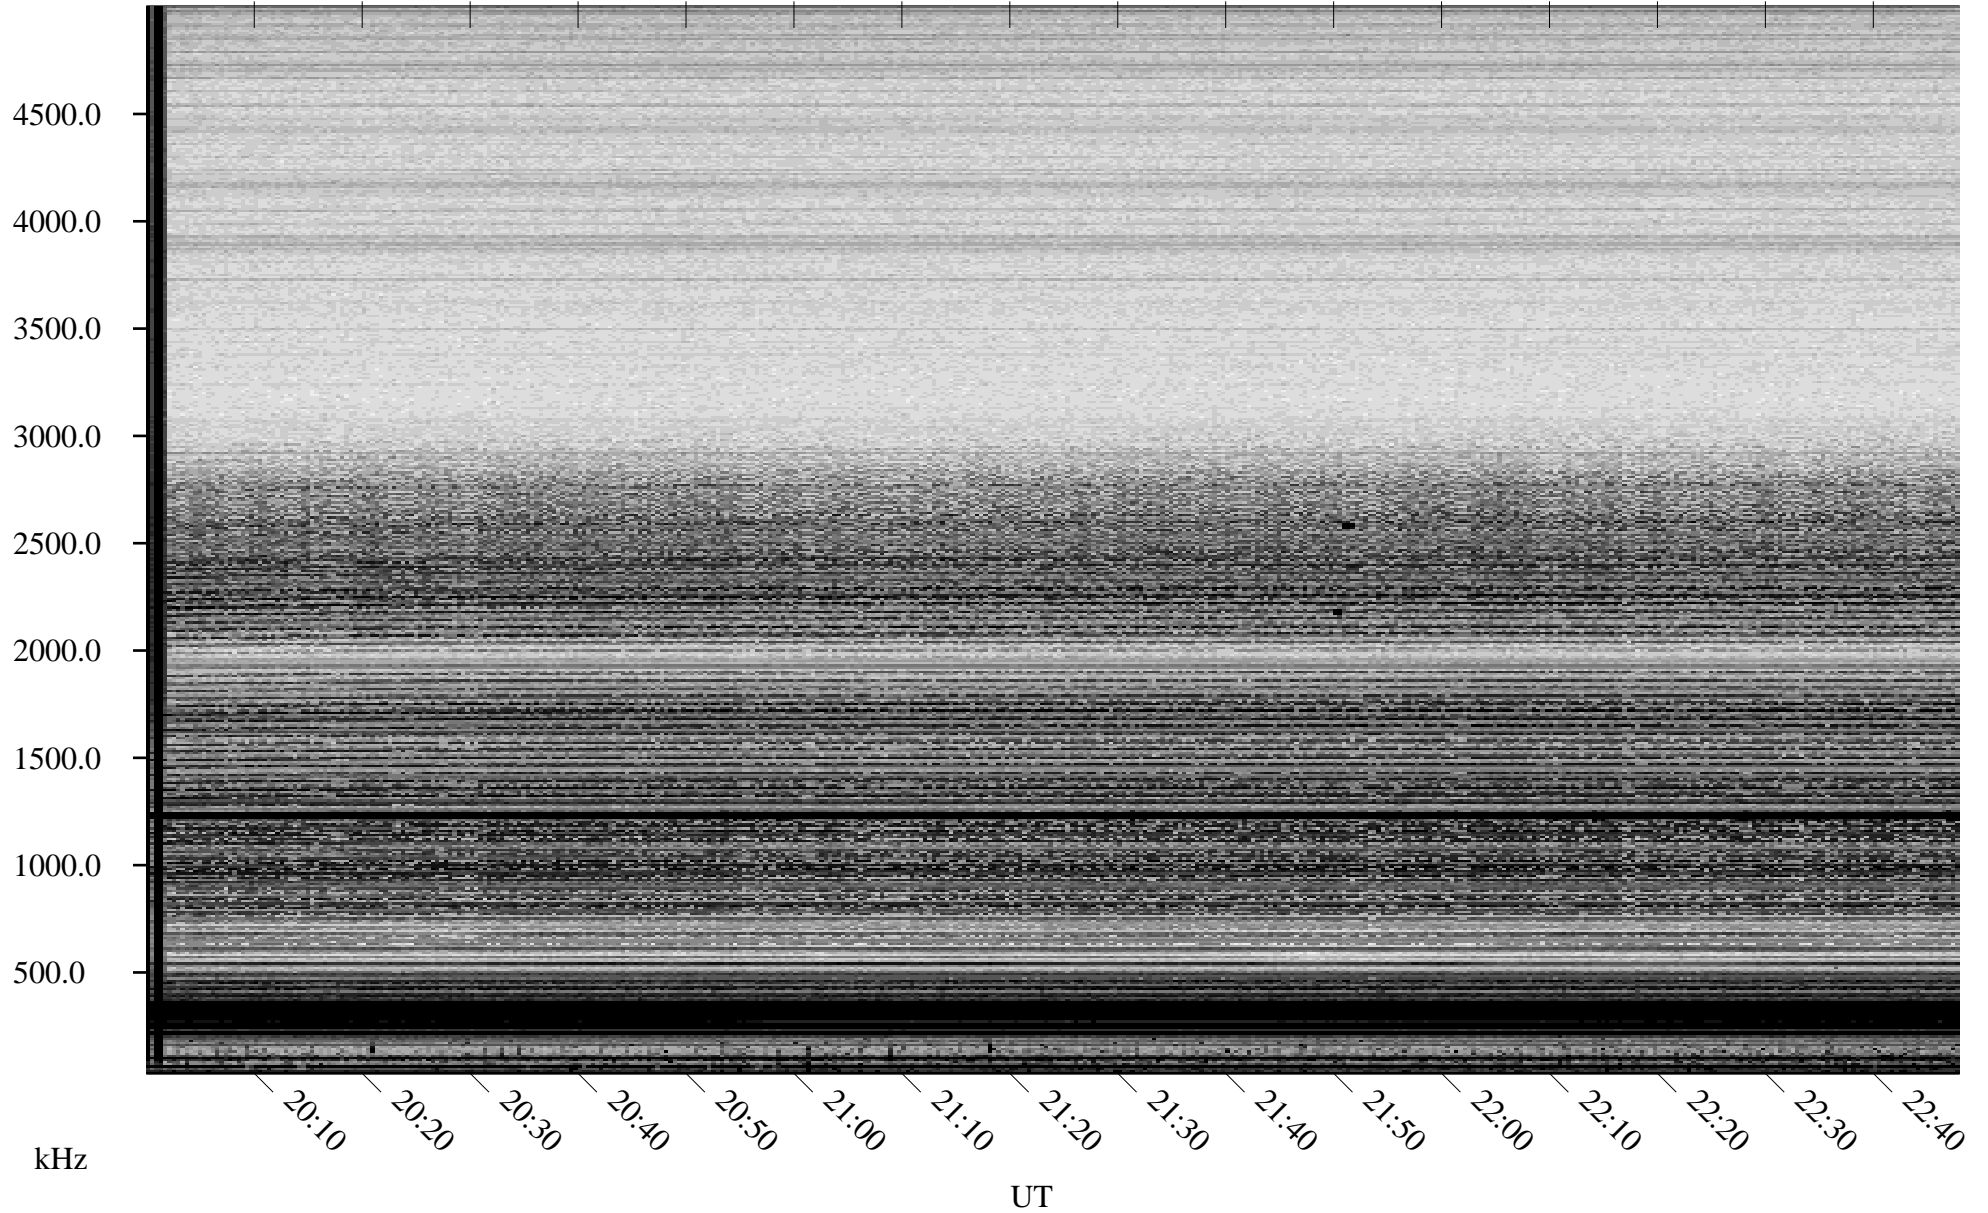

09/16/2005 Churchill, Manitoba

Linear Scale Black = 161 White = 15

ch05259l.r00m max_12

Page 1

09/16/2005 Churchill, Manitoba

Linear Scale Black = 161 White = 15

ch05259l.r00m max_12

Page 2

09/17/2005 Churchill, Manitoba

Linear Scale Black = 161 White = 15

ch05259l.r00m max_12

Page 3

09/17/2005 Churchill, Manitoba

Linear Scale Black = 161 White = 15

ch05259l.r00m max_12

Page 4

09/17/2005 Churchill, Manitoba

Linear Scale Black = 161 White = 15

ch05259l.r00m max_12

Page 5

09/17/2005 Churchill, Manitoba

Linear Scale Black = 161 White = 15

ch05259l.r00m max_12

09/17/2005 Churchill, Manitoba

Linear Scale Black = 161 White = 15

ch05259l.r00m max_12

Page 7

09/17/2005 Churchill, Manitoba

Linear Scale Black = 161 White = 15

ch05259l.r00m max_12