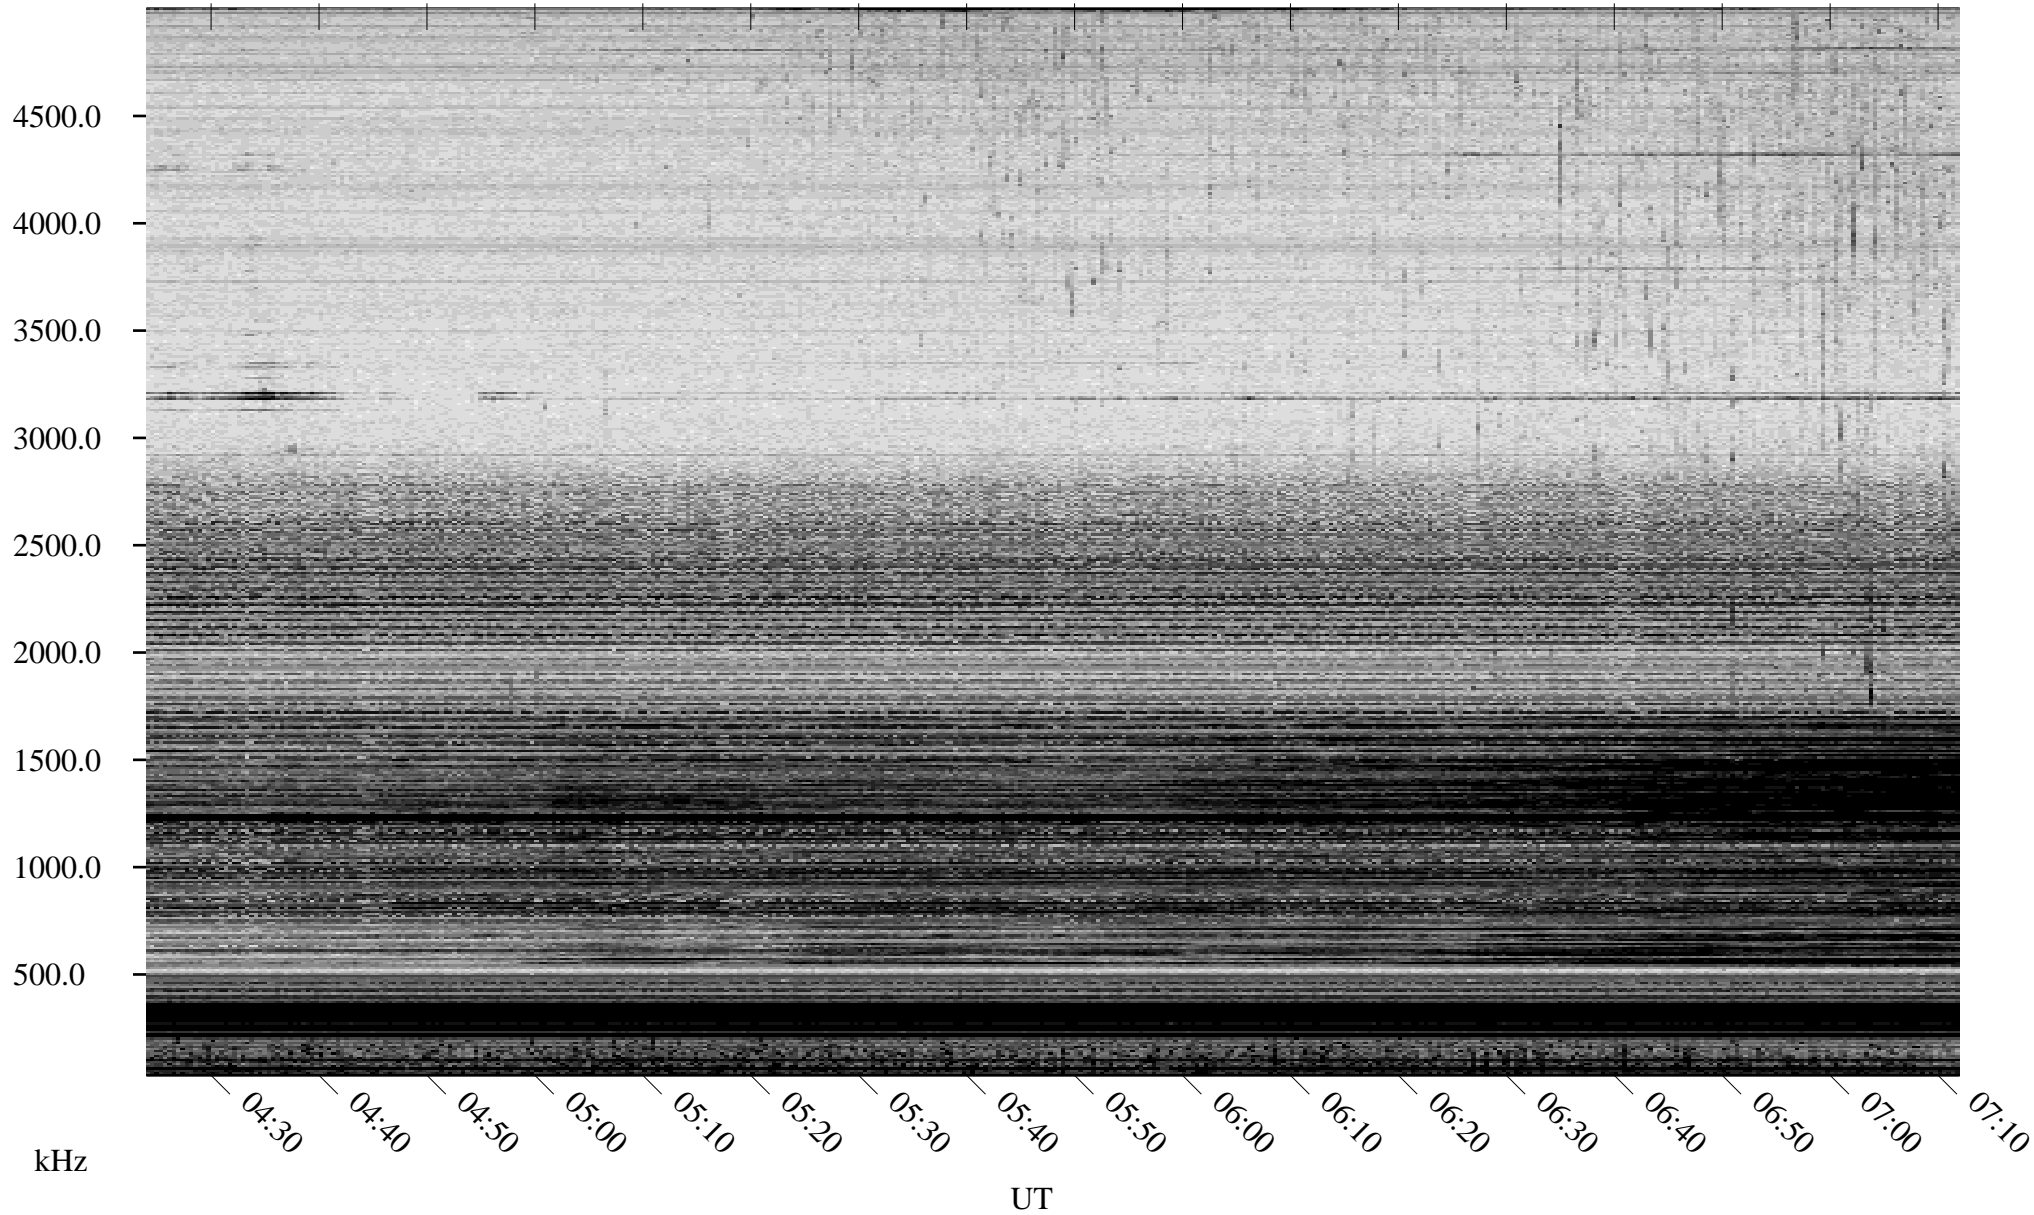

09/16/2005 Churchill, Manitoba

Linear Scale Black = 161 White = 15

ch05259l.r00m max_12

Page 1

09/16/2005 Churchill, Manitoba

Linear Scale Black = 161 White = 15

ch05259l.r00m max_12

Page 2

09/17/2005 Churchill, Manitoba

Linear Scale Black = 161 White = 15

ch05259l.r00m max_12

Page 3

09/17/2005 Churchill, Manitoba

Linear Scale Black = 161 White = 15

ch05259l.r00m max_12

Page 4

09/17/2005 Churchill, Manitoba

Linear Scale Black = 161 White = 15

ch05259l.r00m max_12

Page 5

09/17/2005 Churchill, Manitoba

Linear Scale Black = 161 White = 15

ch05259l.r00m max_12

09/17/2005 Churchill, Manitoba

Linear Scale Black = 161 White = 15

ch05259l.r00m max_12

Page 7

09/17/2005 Churchill, Manitoba

Linear Scale Black = 161 White = 15

ch05259l.r00m max_12