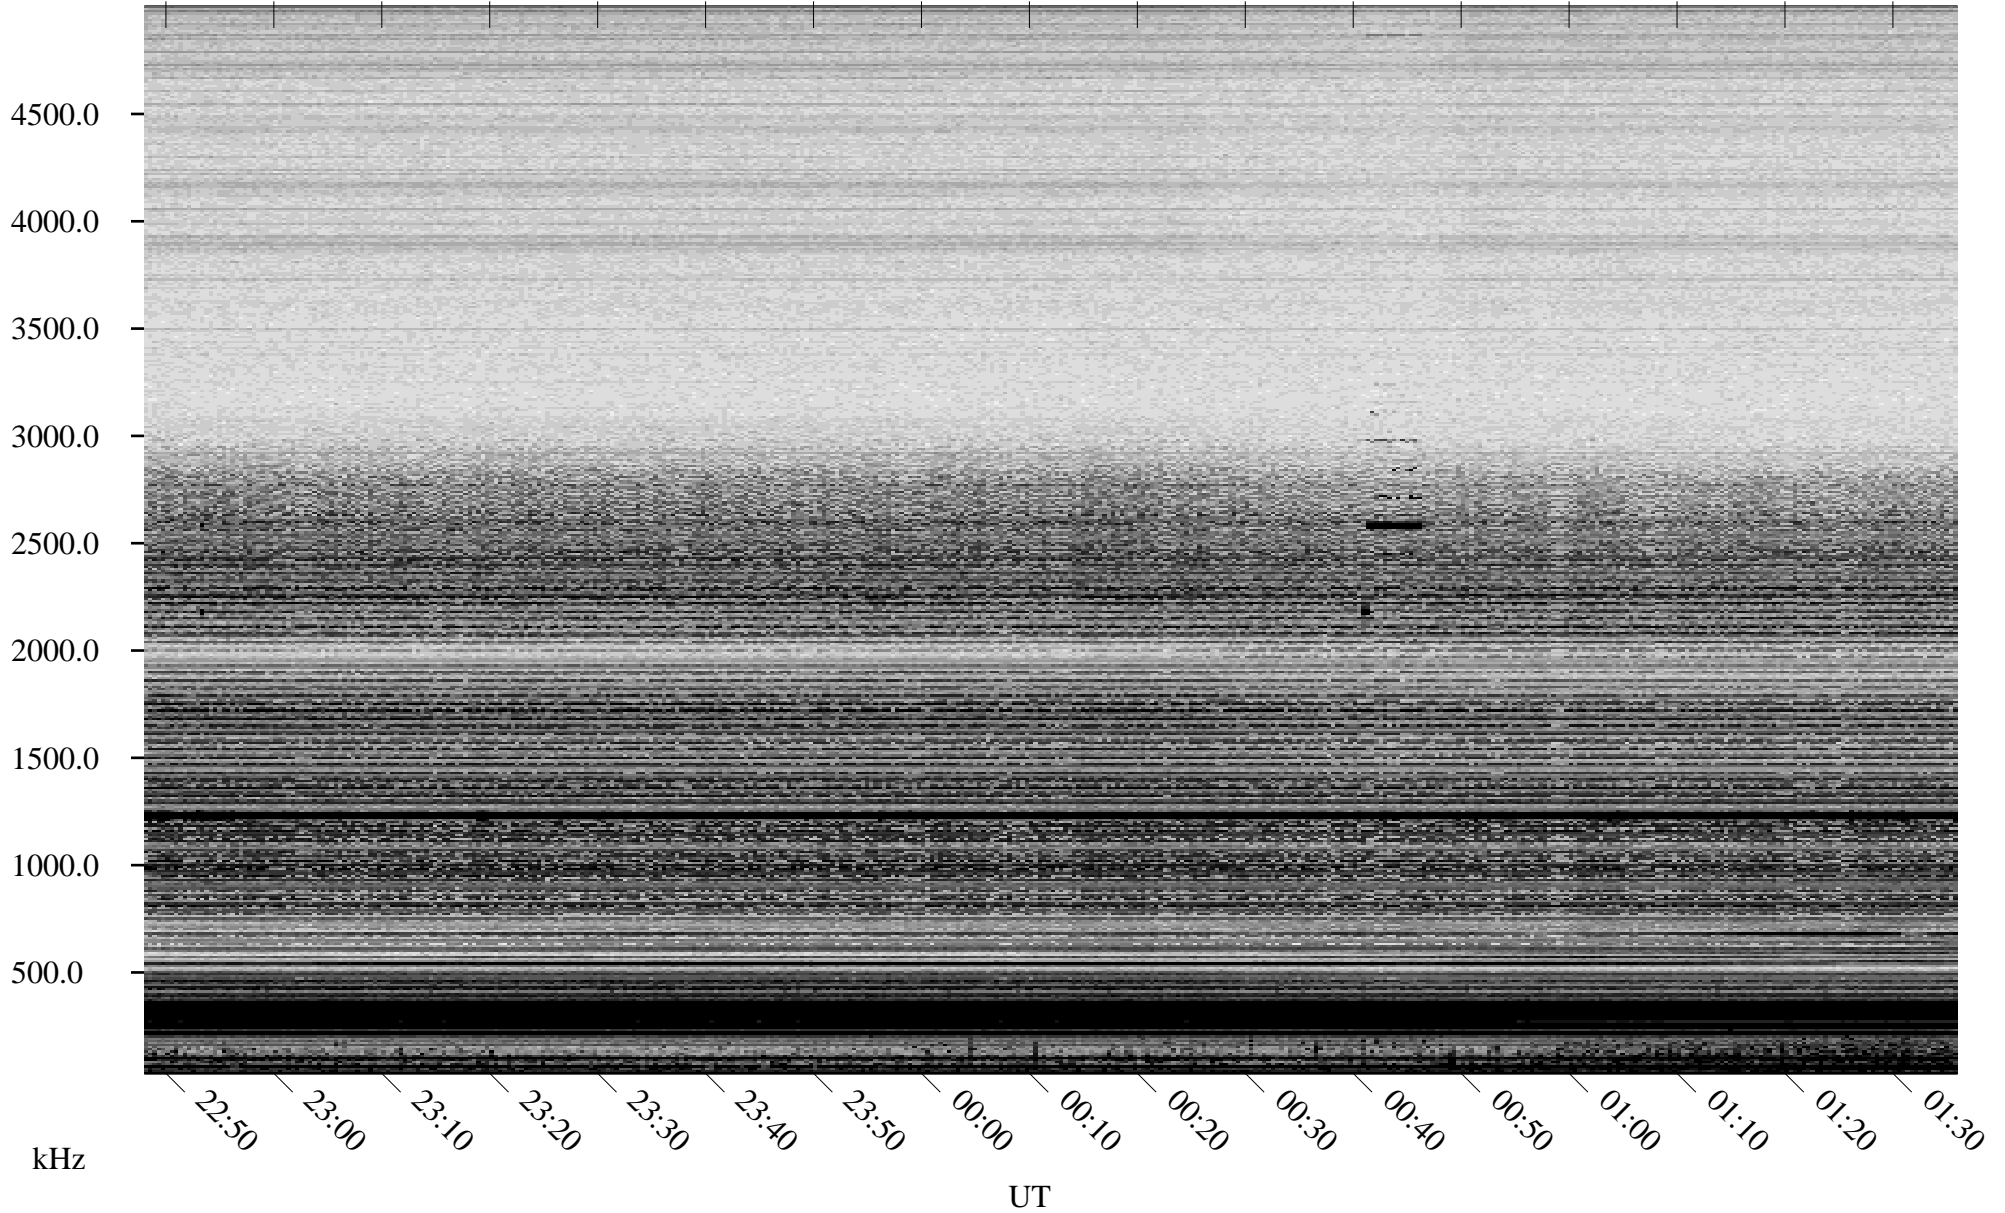

09/16/2005 Churchill, Manitoba

Linear Scale Black = 161 White = 15

ch05259l.r00m max_12

Page 1

09/16/2005 Churchill, Manitoba

Linear Scale Black = 161 White = 15

ch05259l.r00m max_12

Page 2

09/17/2005 Churchill, Manitoba

Linear Scale Black = 161 White = 15

ch05259l.r00m max_12

Page 3

09/17/2005 Churchill, Manitoba

Linear Scale Black = 161 White = 15

ch05259l.r00m max_12

Page 4

09/17/2005 Churchill, Manitoba

Linear Scale Black = 161 White = 15

ch05259l.r00m max_12

Page 5

09/17/2005 Churchill, Manitoba

Linear Scale Black = 161 White = 15

ch05259l.r00m max_12

09/17/2005 Churchill, Manitoba

Linear Scale Black = 161 White = 15

ch05259l.r00m max_12

Page 7

09/17/2005 Churchill, Manitoba

Linear Scale Black = 161 White = 15

ch05259l.r00m max_12