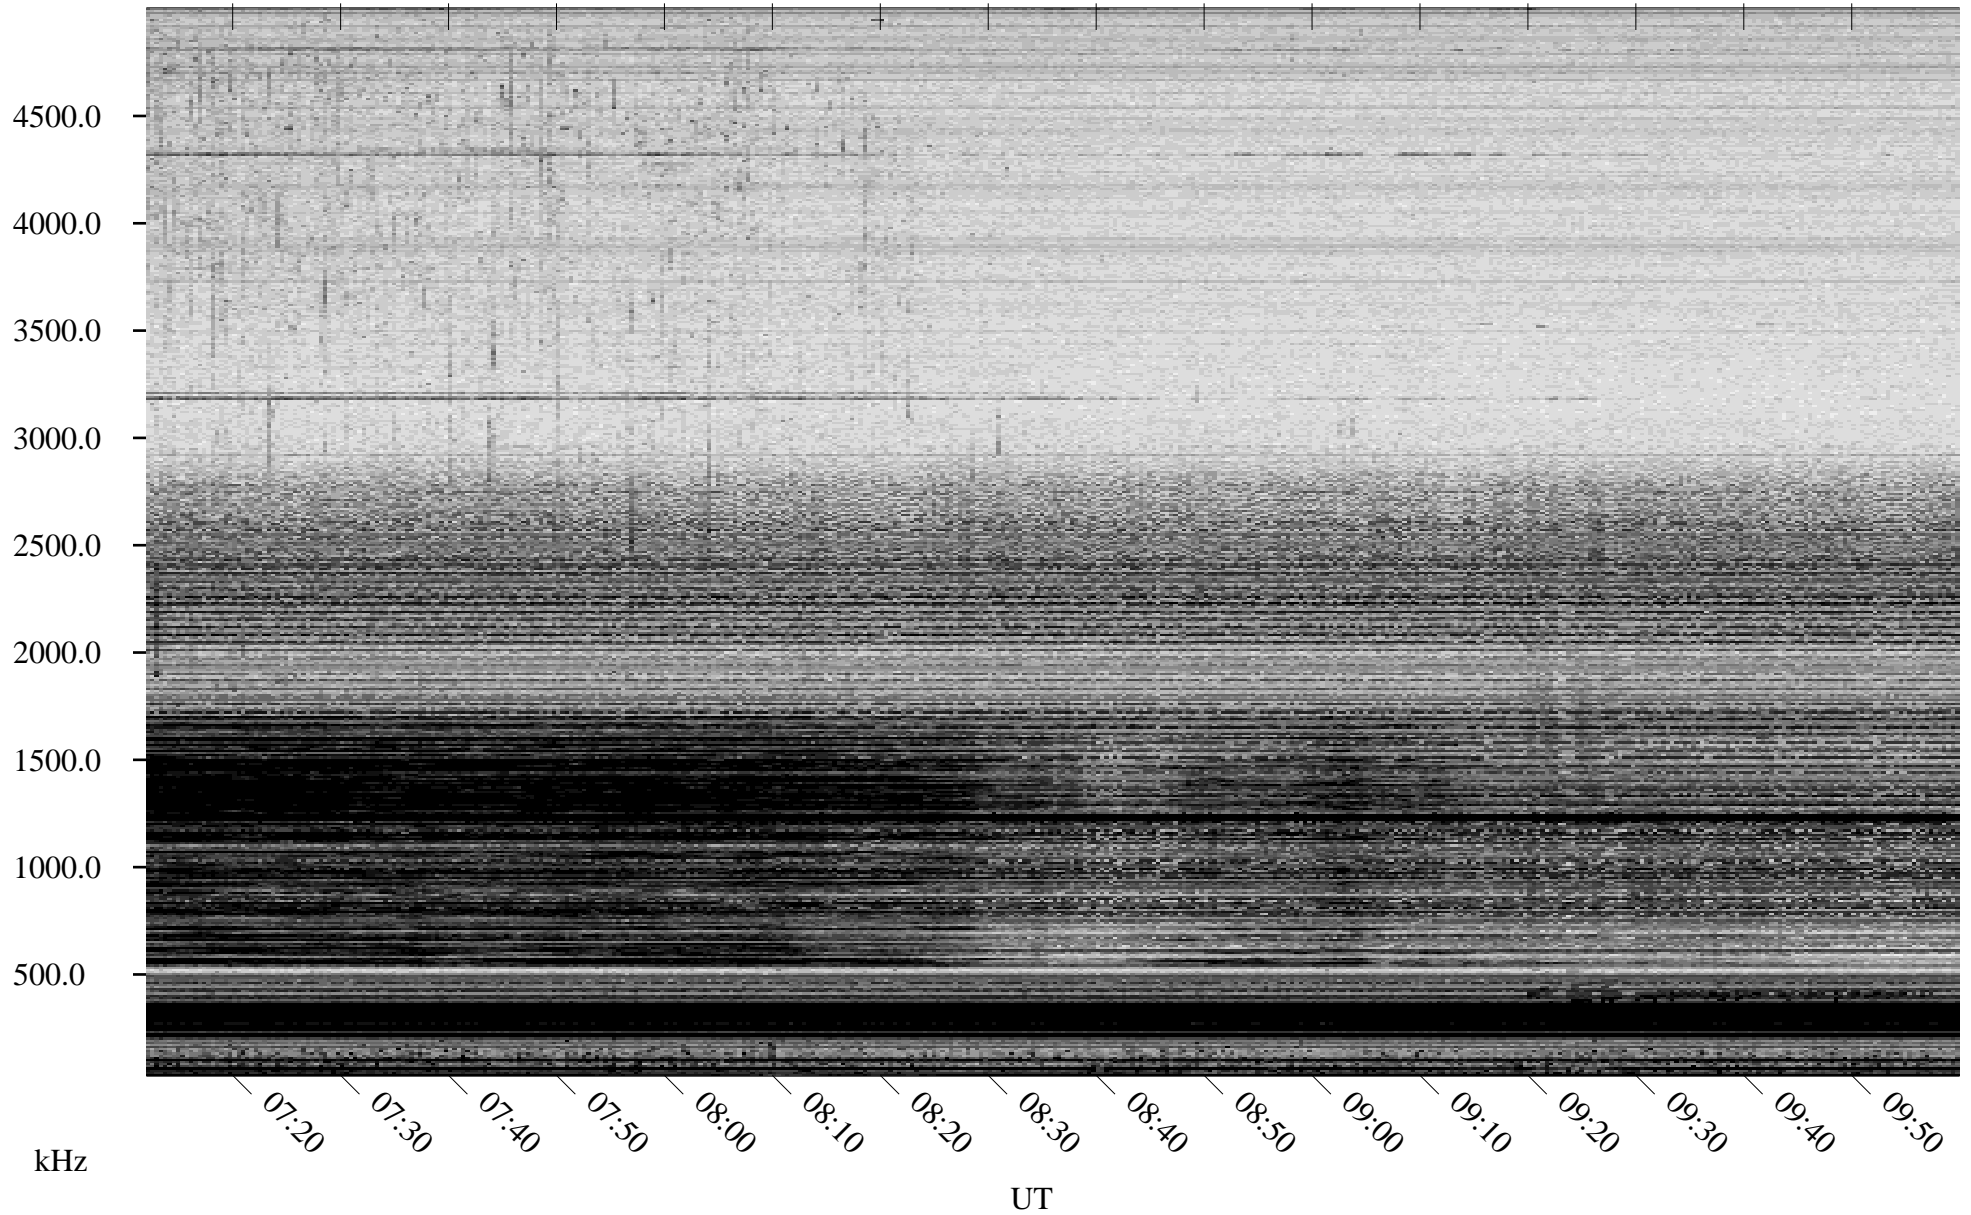

09/16/2005 Churchill, Manitoba

Linear Scale Black = 161 White = 15

ch05259l.r00m max_12

Page 1

09/16/2005 Churchill, Manitoba

Linear Scale Black = 161 White = 15

ch05259l.r00m max_12

Page 2

09/17/2005 Churchill, Manitoba

Linear Scale Black = 161 White = 15

ch05259l.r00m max_12

Page 3

09/17/2005 Churchill, Manitoba

Linear Scale Black = 161 White = 15

ch05259l.r00m max_12

Page 4

09/17/2005 Churchill, Manitoba

Linear Scale Black = 161 White = 15

ch05259l.r00m max_12

Page 5

09/17/2005 Churchill, Manitoba

Linear Scale Black = 161 White = 15

ch05259l.r00m max_12

09/17/2005 Churchill, Manitoba

Linear Scale Black = 161 White = 15

ch05259l.r00m max_12

Page 7

09/17/2005 Churchill, Manitoba

Linear Scale Black = 161 White = 15

ch05259l.r00m max_12