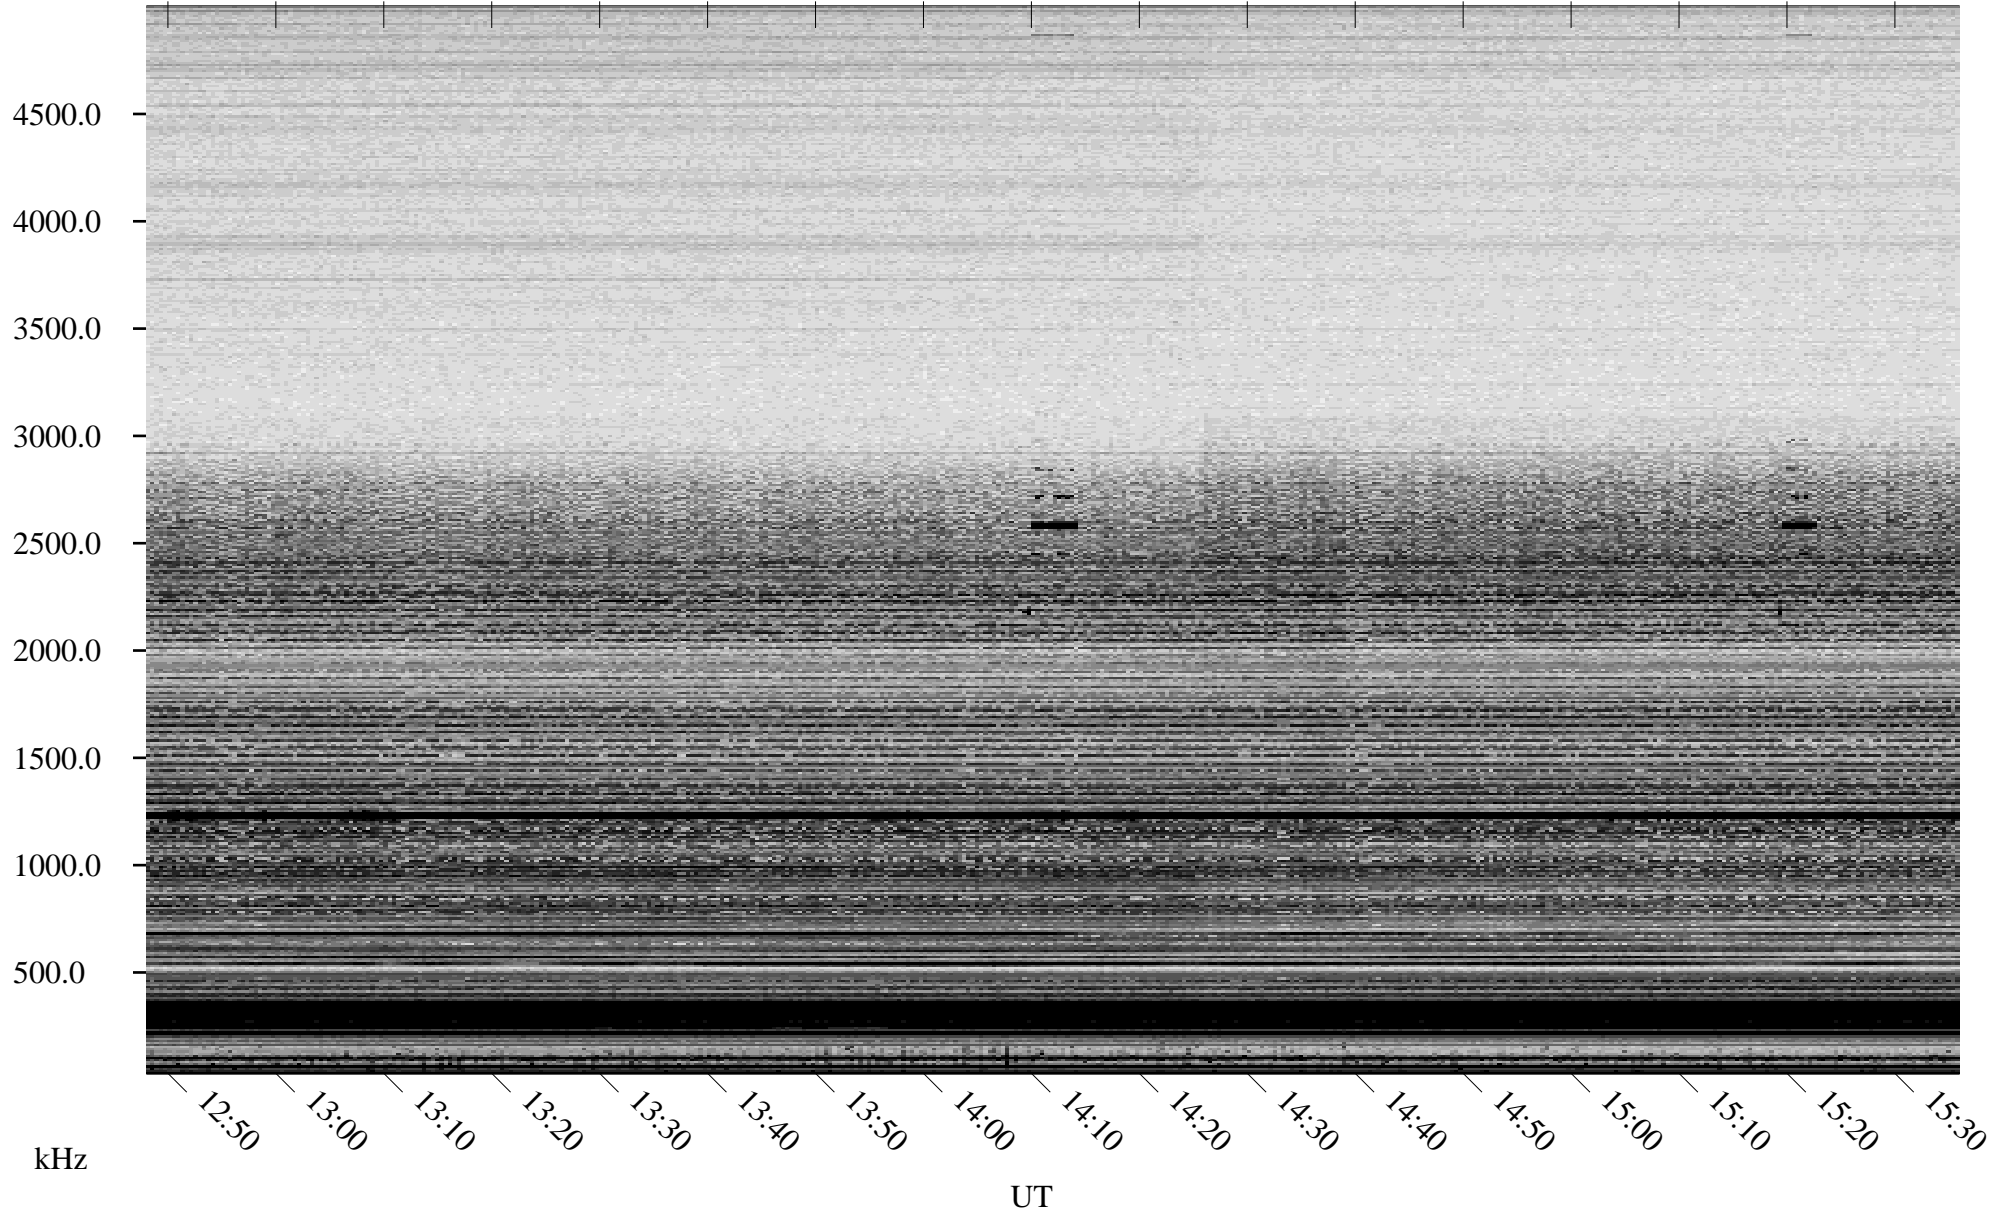

09/16/2005 Churchill, Manitoba

Linear Scale Black = 161 White = 15

ch05259l.r00m max_12

Page 1

09/16/2005 Churchill, Manitoba

Linear Scale Black = 161 White = 15

ch05259l.r00m max_12

Page 2

09/17/2005 Churchill, Manitoba

Linear Scale Black = 161 White = 15

ch05259l.r00m max_12

Page 3

09/17/2005 Churchill, Manitoba

Linear Scale Black = 161 White = 15

ch05259l.r00m max_12

Page 4

09/17/2005 Churchill, Manitoba

Linear Scale Black = 161 White = 15

ch05259l.r00m max_12

Page 5

09/17/2005 Churchill, Manitoba

Linear Scale Black = 161 White = 15

ch05259l.r00m max_12

09/17/2005 Churchill, Manitoba

Linear Scale Black = 161 White = 15

ch05259l.r00m max_12

Page 7

09/17/2005 Churchill, Manitoba

Linear Scale Black = 161 White = 15

ch05259l.r00m max_12