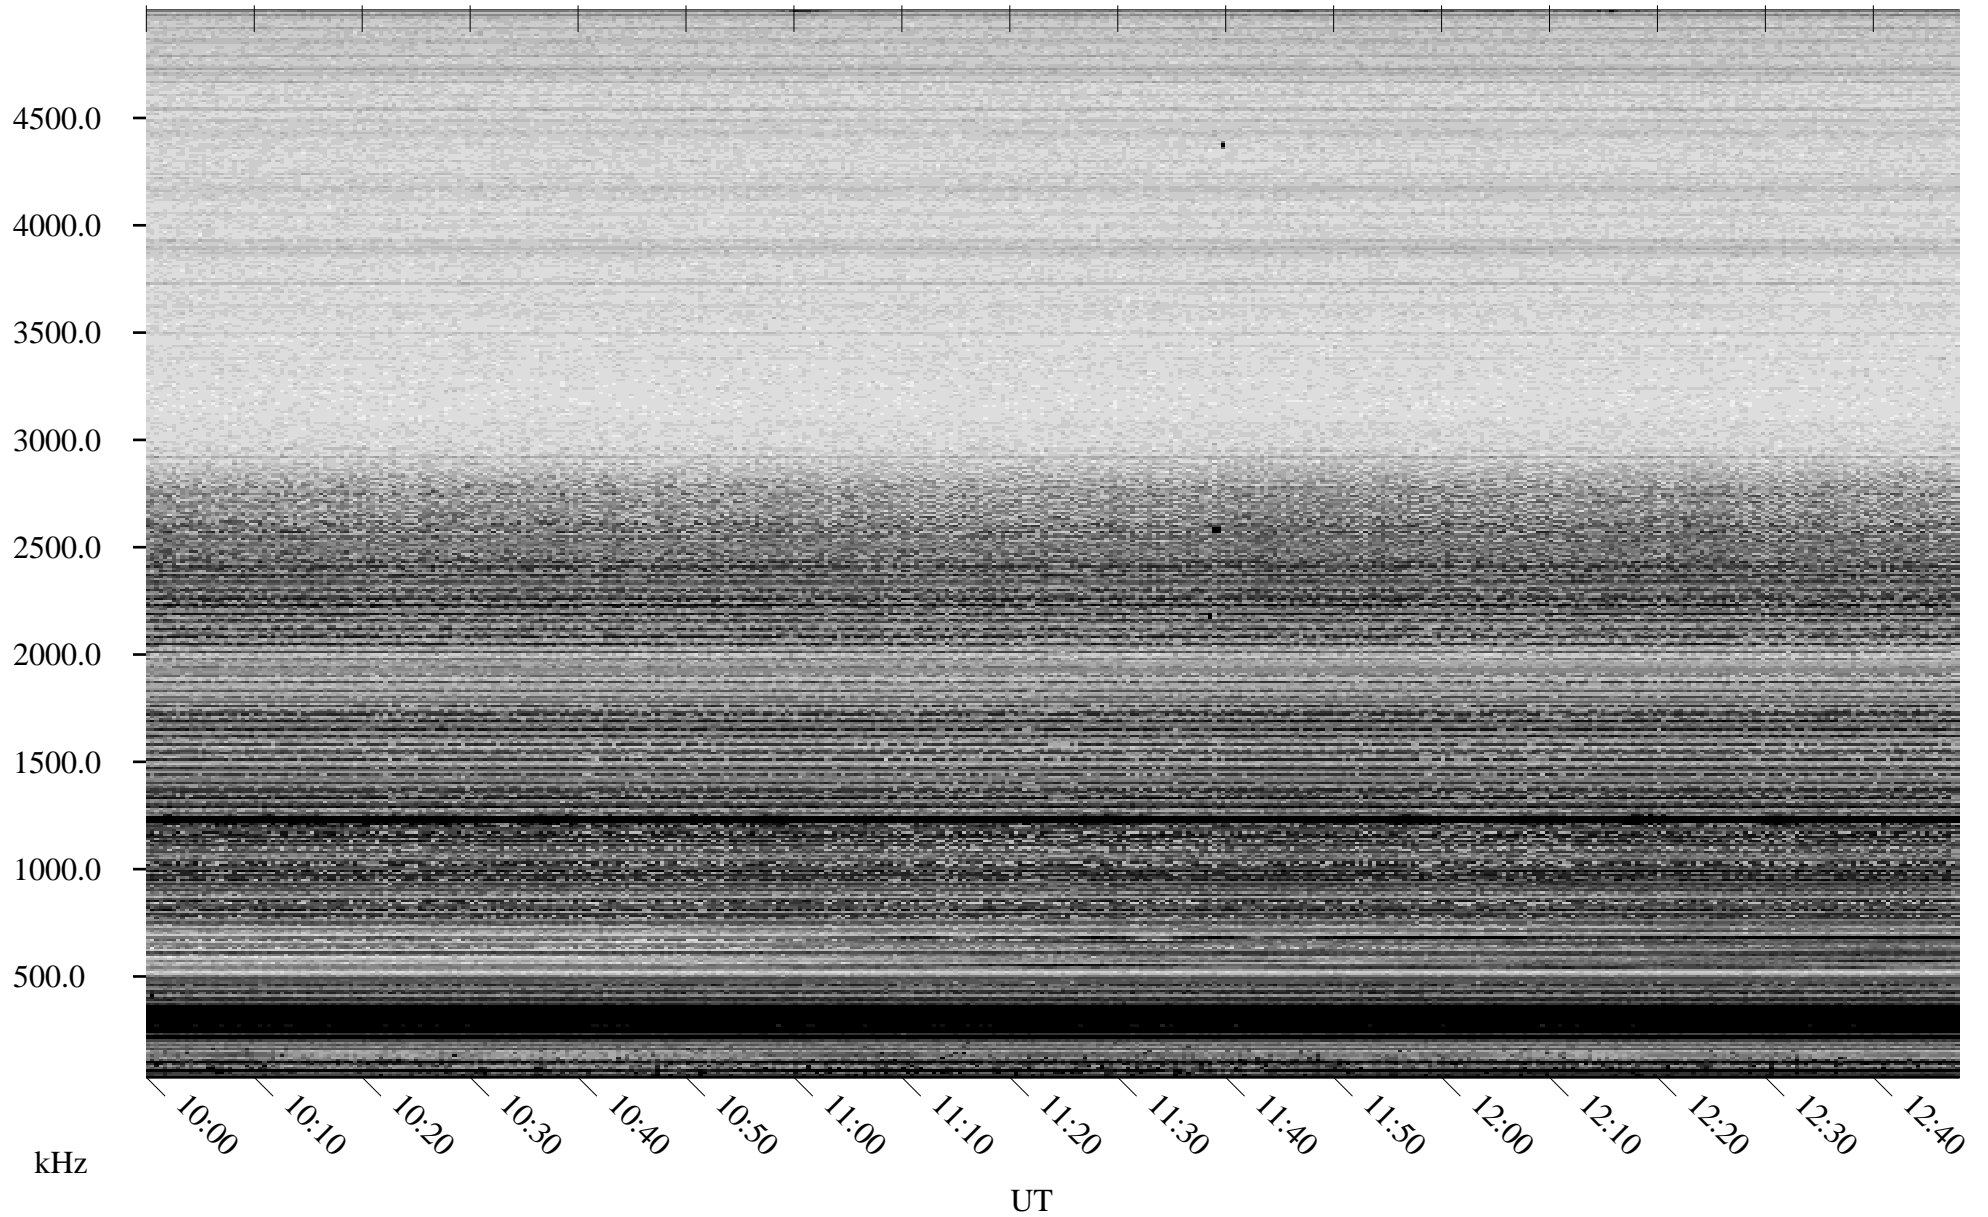

09/16/2005 Churchill, Manitoba

Linear Scale Black = 161 White = 15

ch05259l.r00m max_12

Page 1

09/16/2005 Churchill, Manitoba

Linear Scale Black = 161 White = 15

ch05259l.r00m max_12

Page 2

09/17/2005 Churchill, Manitoba

Linear Scale Black = 161 White = 15

ch05259l.r00m max_12

Page 3

09/17/2005 Churchill, Manitoba

Linear Scale Black = 161 White = 15

ch05259l.r00m max_12

Page 4

09/17/2005 Churchill, Manitoba

Linear Scale Black = 161 White = 15

ch05259l.r00m max_12

Page 5

09/17/2005 Churchill, Manitoba

Linear Scale Black = 161 White = 15

ch05259l.r00m max_12

09/17/2005 Churchill, Manitoba

Linear Scale Black = 161 White = 15

ch05259l.r00m max_12

Page 7

09/17/2005 Churchill, Manitoba

Linear Scale Black = 161 White = 15

ch05259l.r00m max_12