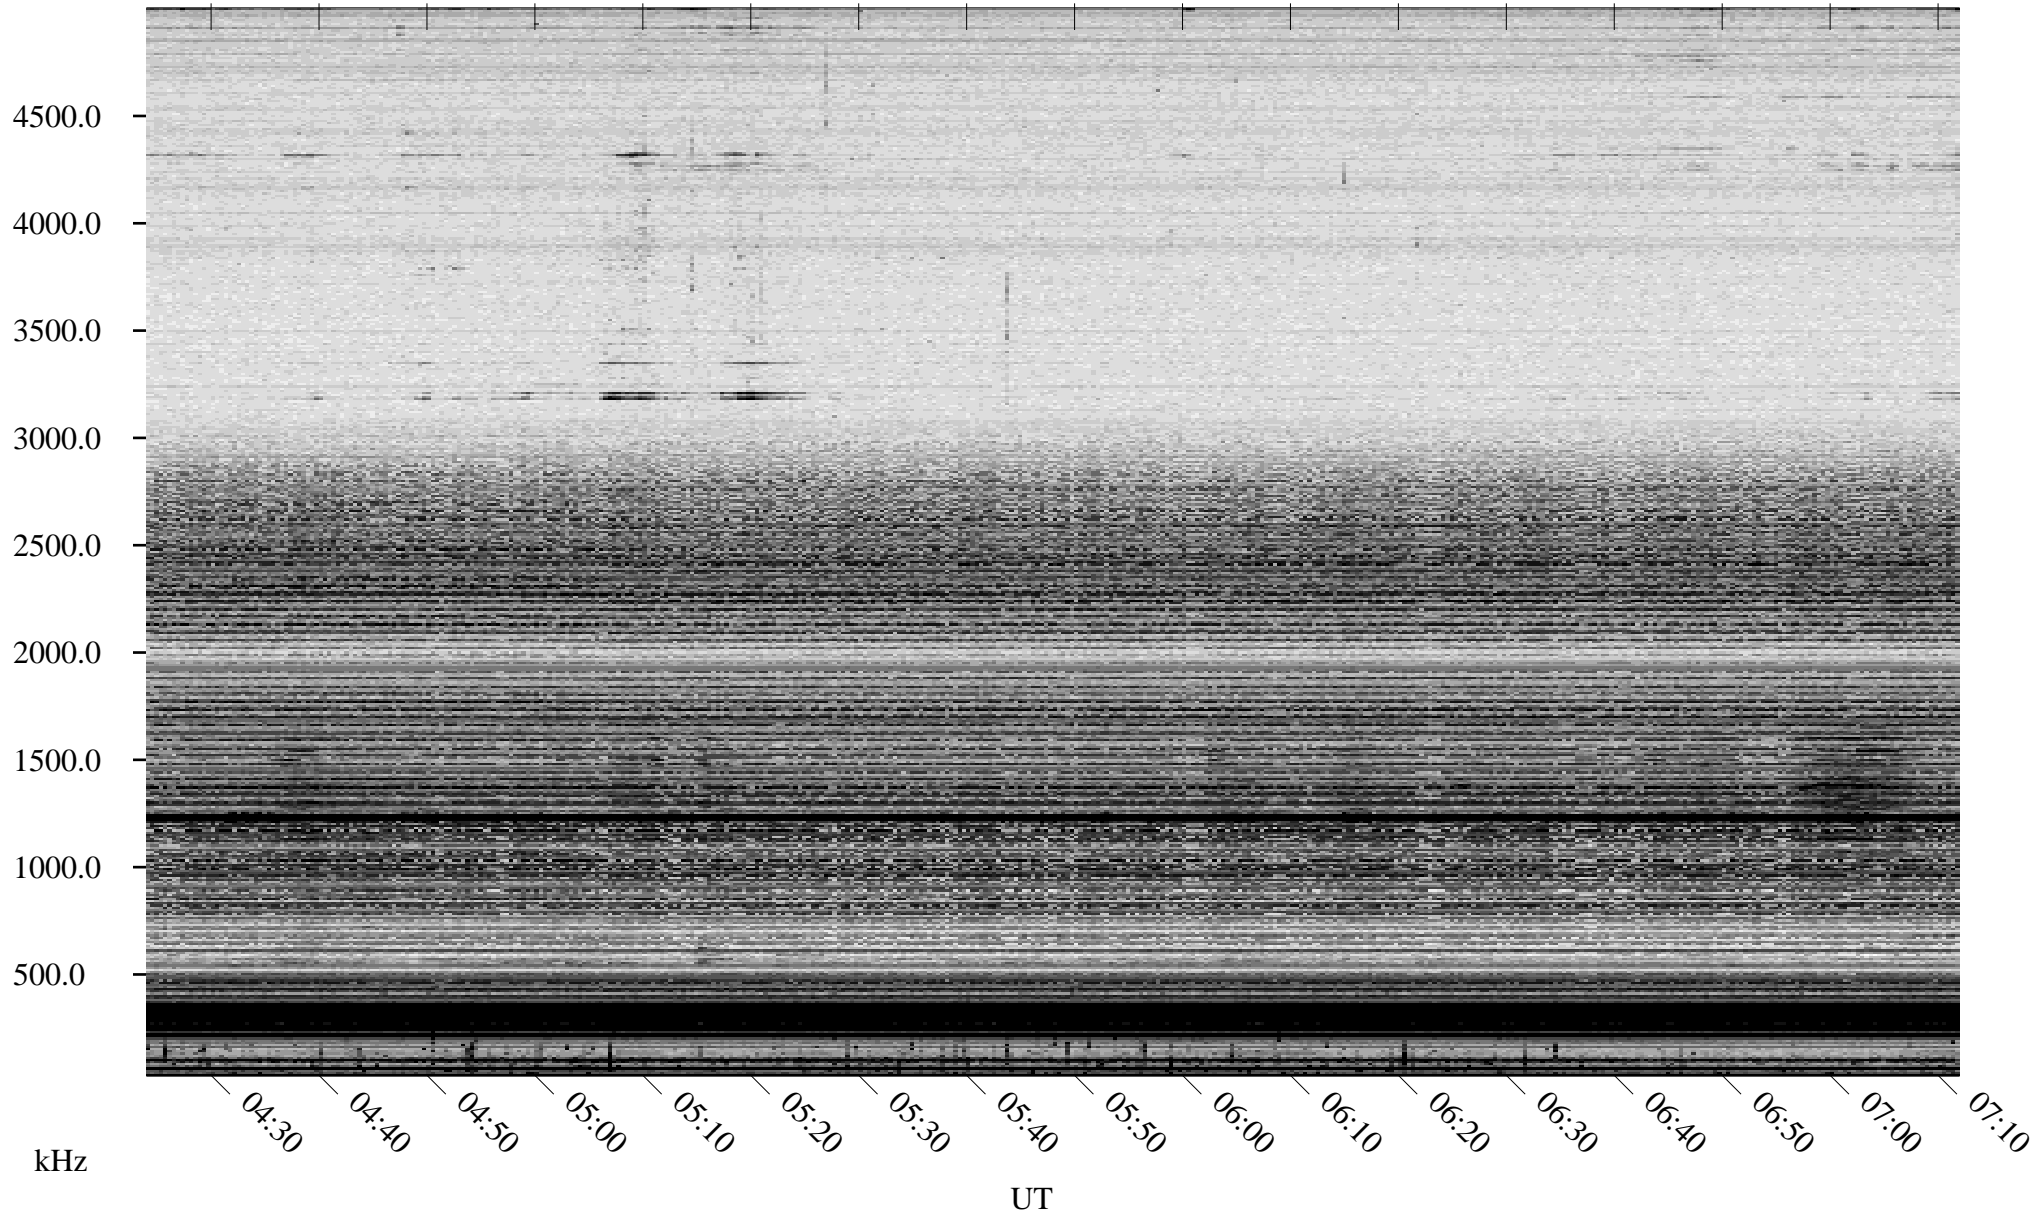

09/17/2005 Churchill, Manitoba

Linear Scale Black = 161 White = 15

ch05260l.r00m max_12

Page 1

09/17/2005 Churchill, Manitoba

Linear Scale Black = 161 White = 15

ch05260l.r00m max_12

Page 2

09/18/2005 Churchill, Manitoba

Linear Scale Black = 161 White = 15

ch05260l.r00m max_12

Page 3

09/18/2005 Churchill, Manitoba

Linear Scale Black = 161 White = 15

ch05260l.r00m max_12

Page 4

09/18/2005 Churchill, Manitoba

Linear Scale Black = 161 White = 15

ch05260l.r00m max_12

Page 5

09/18/2005 Churchill, Manitoba

Linear Scale Black = 161 White = 15

ch05260l.r00m max_12

09/18/2005 Churchill, Manitoba

Linear Scale Black = 161 White = 15

ch05260l.r00m max_12

Page 7

09/18/2005 Churchill, Manitoba

Linear Scale Black = 161 White = 15

ch05260l.r00m max_12