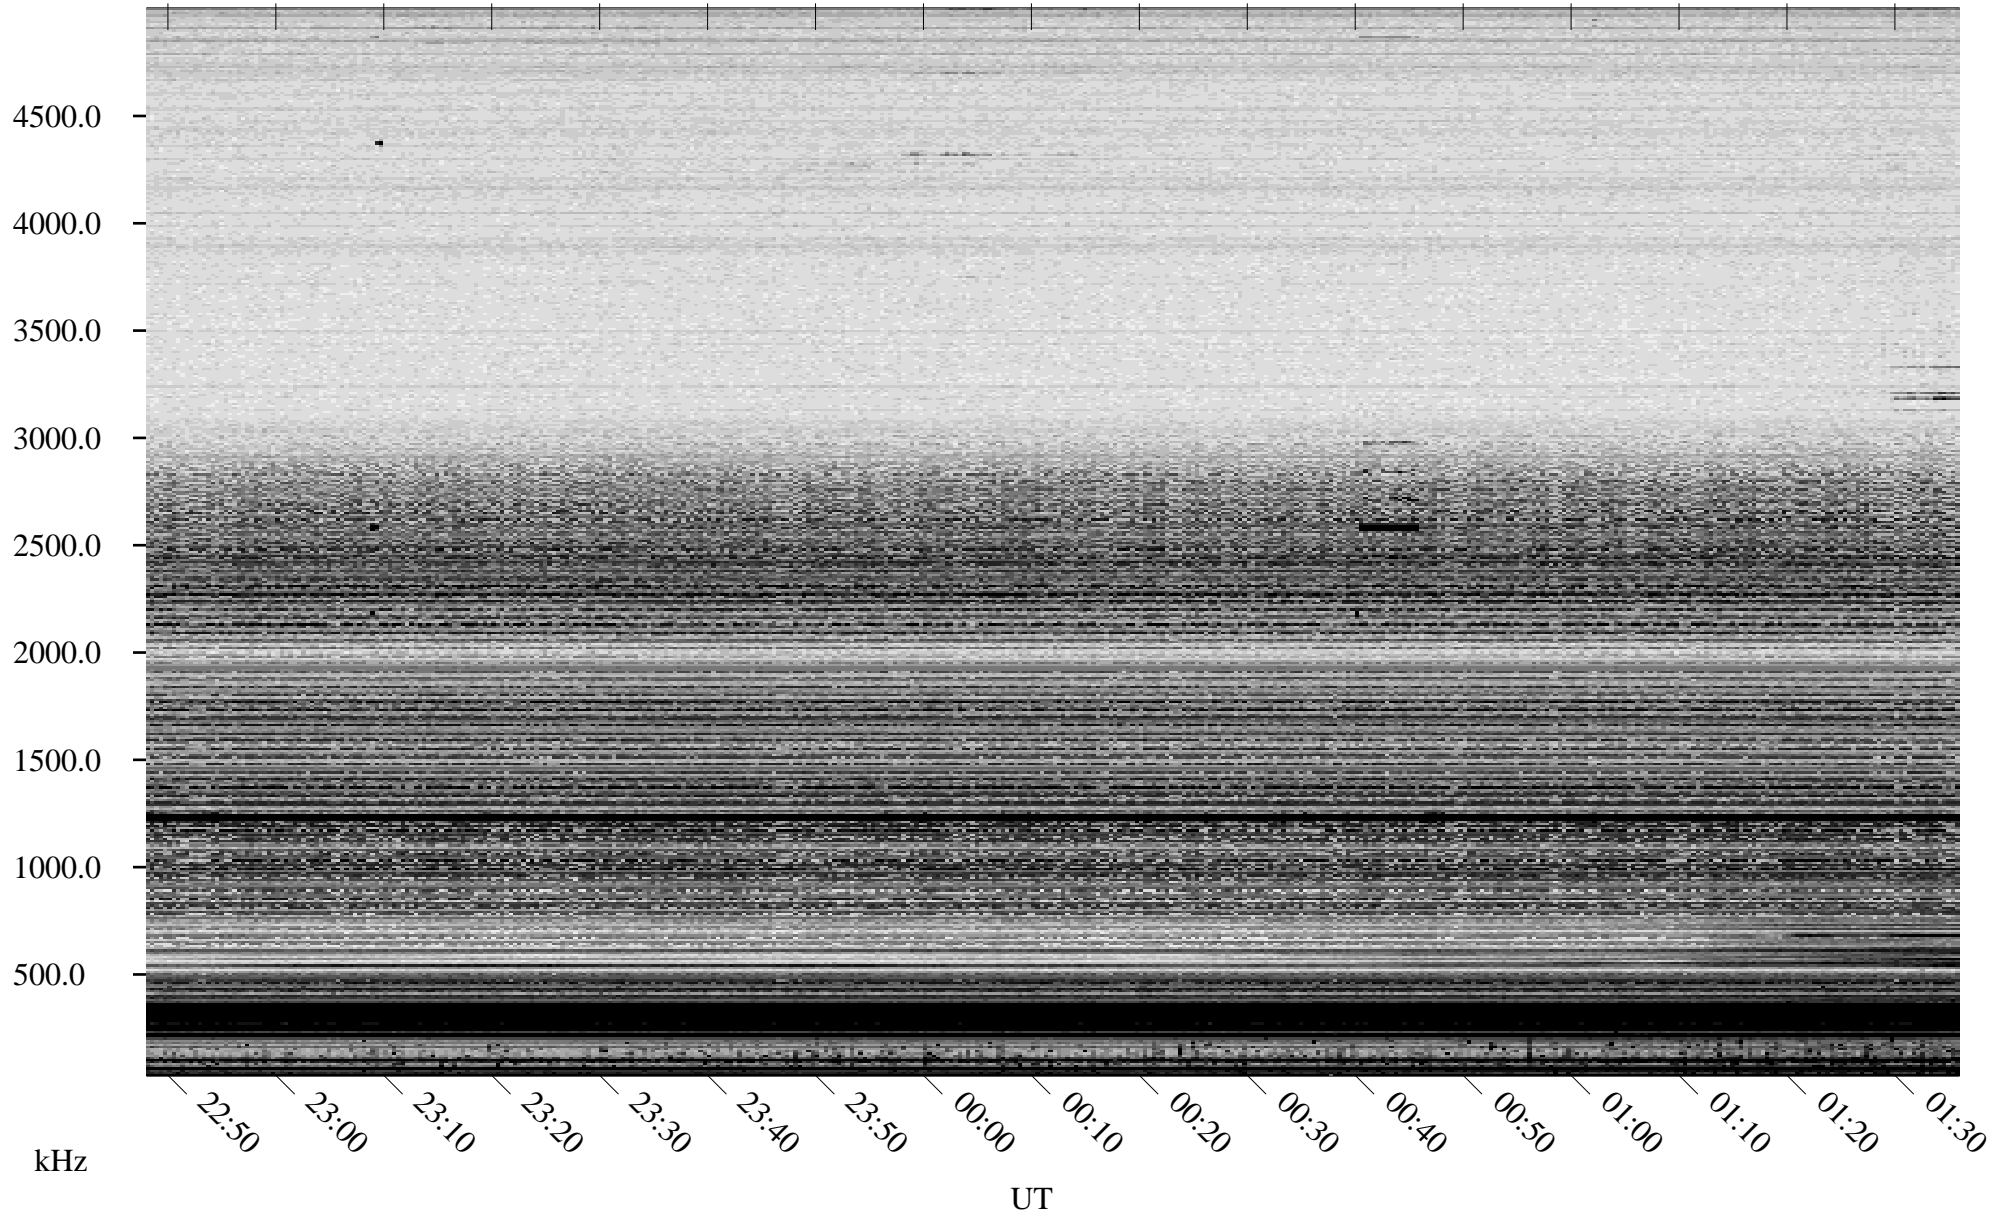

09/17/2005 Churchill, Manitoba

Linear Scale Black = 161 White = 15

ch05260l.r00m max_12

Page 1

09/17/2005 Churchill, Manitoba

Linear Scale Black = 161 White = 15

ch05260l.r00m max_12

Page 2

09/18/2005 Churchill, Manitoba

Linear Scale Black = 161 White = 15

ch05260l.r00m max_12

Page 3

09/18/2005 Churchill, Manitoba

Linear Scale Black = 161 White = 15

ch05260l.r00m max_12

Page 4

09/18/2005 Churchill, Manitoba

Linear Scale Black = 161 White = 15

ch05260l.r00m max_12

Page 5

09/18/2005 Churchill, Manitoba

Linear Scale Black = 161 White = 15

ch05260l.r00m max_12

09/18/2005 Churchill, Manitoba

Linear Scale Black = 161 White = 15

ch05260l.r00m max_12

Page 7

09/18/2005 Churchill, Manitoba

Linear Scale Black = 161 White = 15

ch05260l.r00m max_12