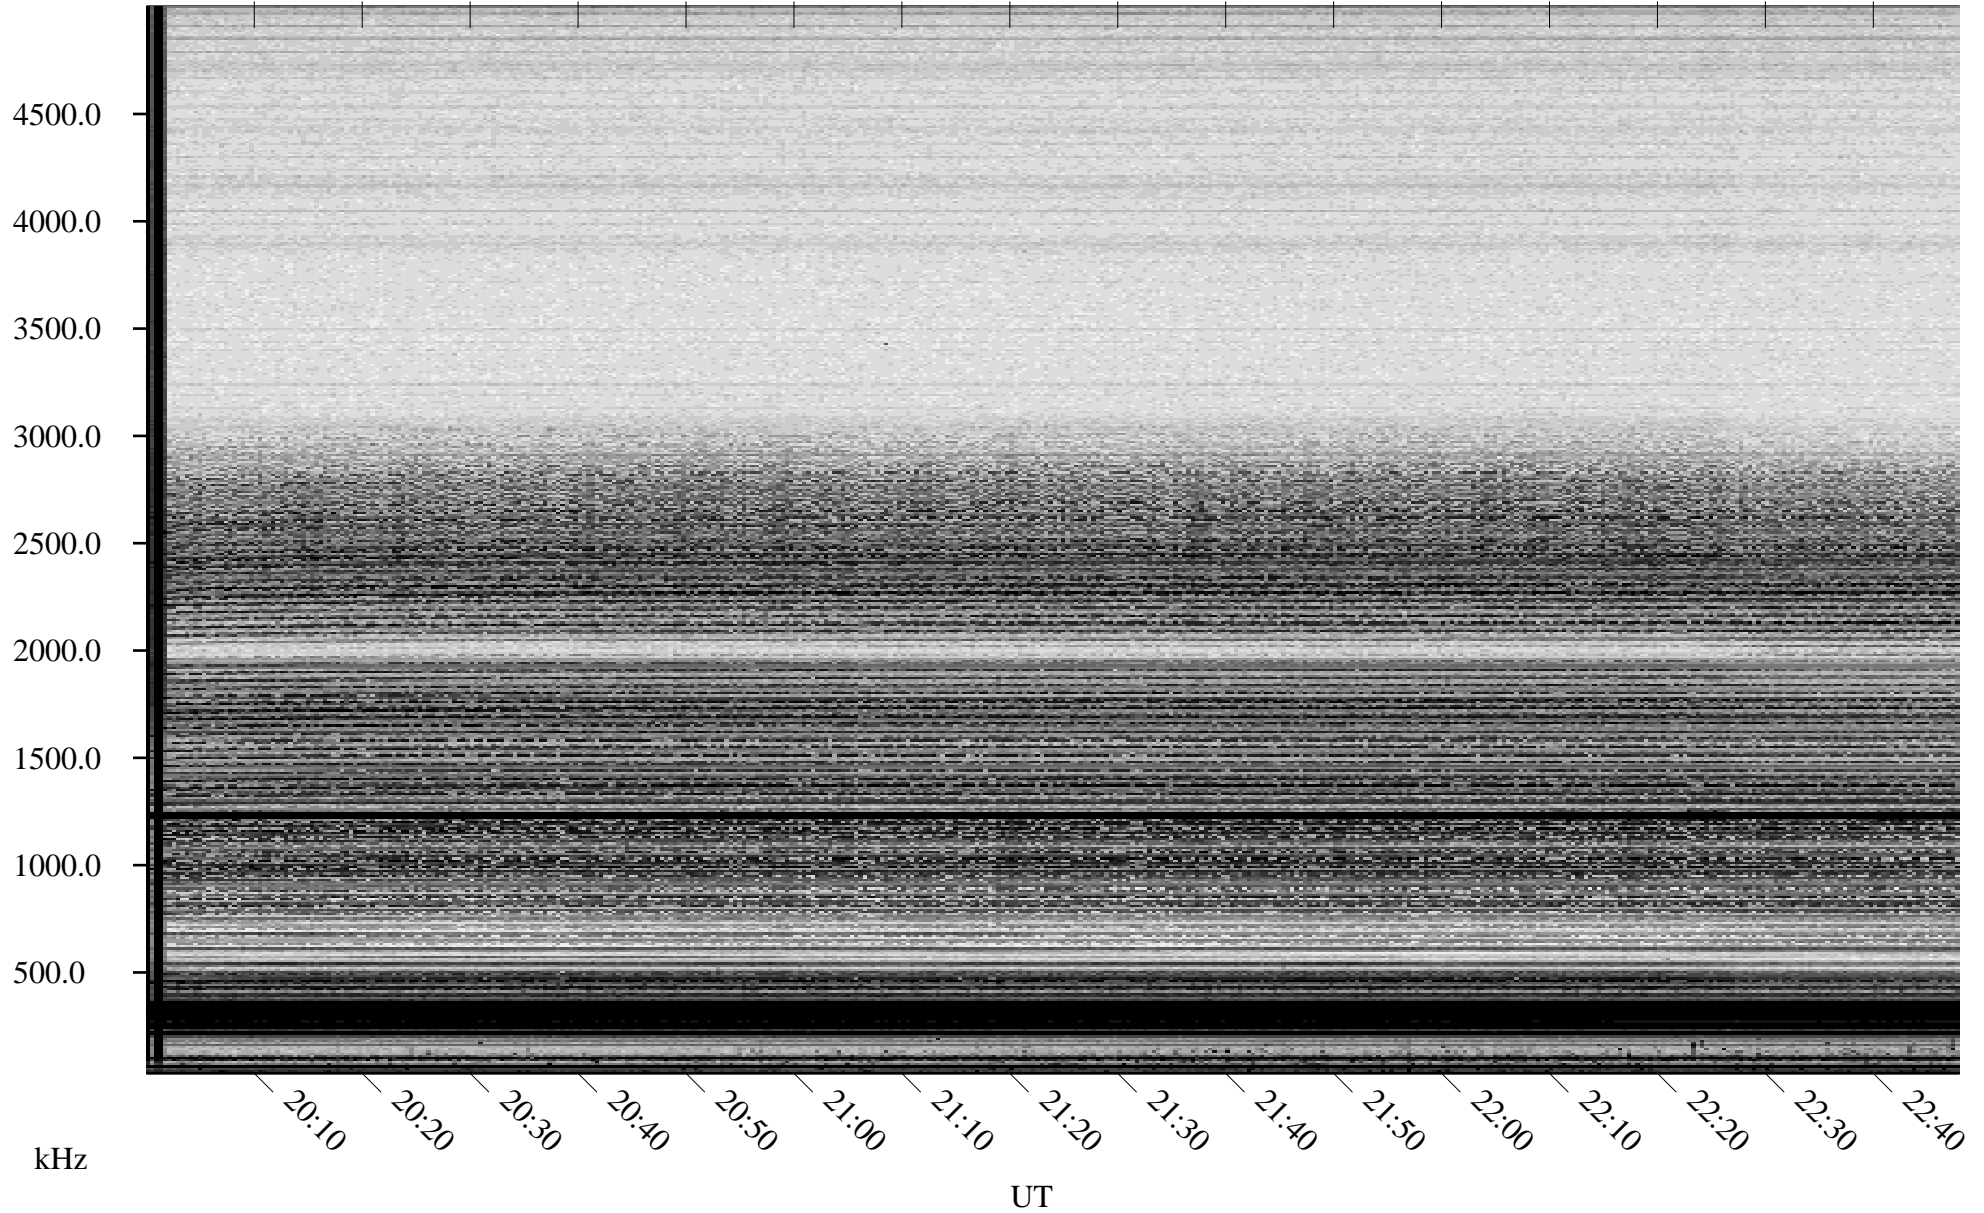

09/17/2005 Churchill, Manitoba

Linear Scale Black = 161 White = 15

ch05260l.r00m max_12

Page 1

09/17/2005 Churchill, Manitoba

Linear Scale Black = 161 White = 15

ch05260l.r00m max_12

Page 2

09/18/2005 Churchill, Manitoba

Linear Scale Black = 161 White = 15

ch05260l.r00m max_12

Page 3

09/18/2005 Churchill, Manitoba

Linear Scale Black = 161 White = 15

ch05260l.r00m max_12

Page 4

09/18/2005 Churchill, Manitoba

Linear Scale Black = 161 White = 15

ch05260l.r00m max_12

Page 5

09/18/2005 Churchill, Manitoba

Linear Scale Black = 161 White = 15

ch05260l.r00m max_12

09/18/2005 Churchill, Manitoba

Linear Scale Black = 161 White = 15

ch05260l.r00m max_12

Page 7

09/18/2005 Churchill, Manitoba

Linear Scale Black = 161 White = 15

ch05260l.r00m max_12