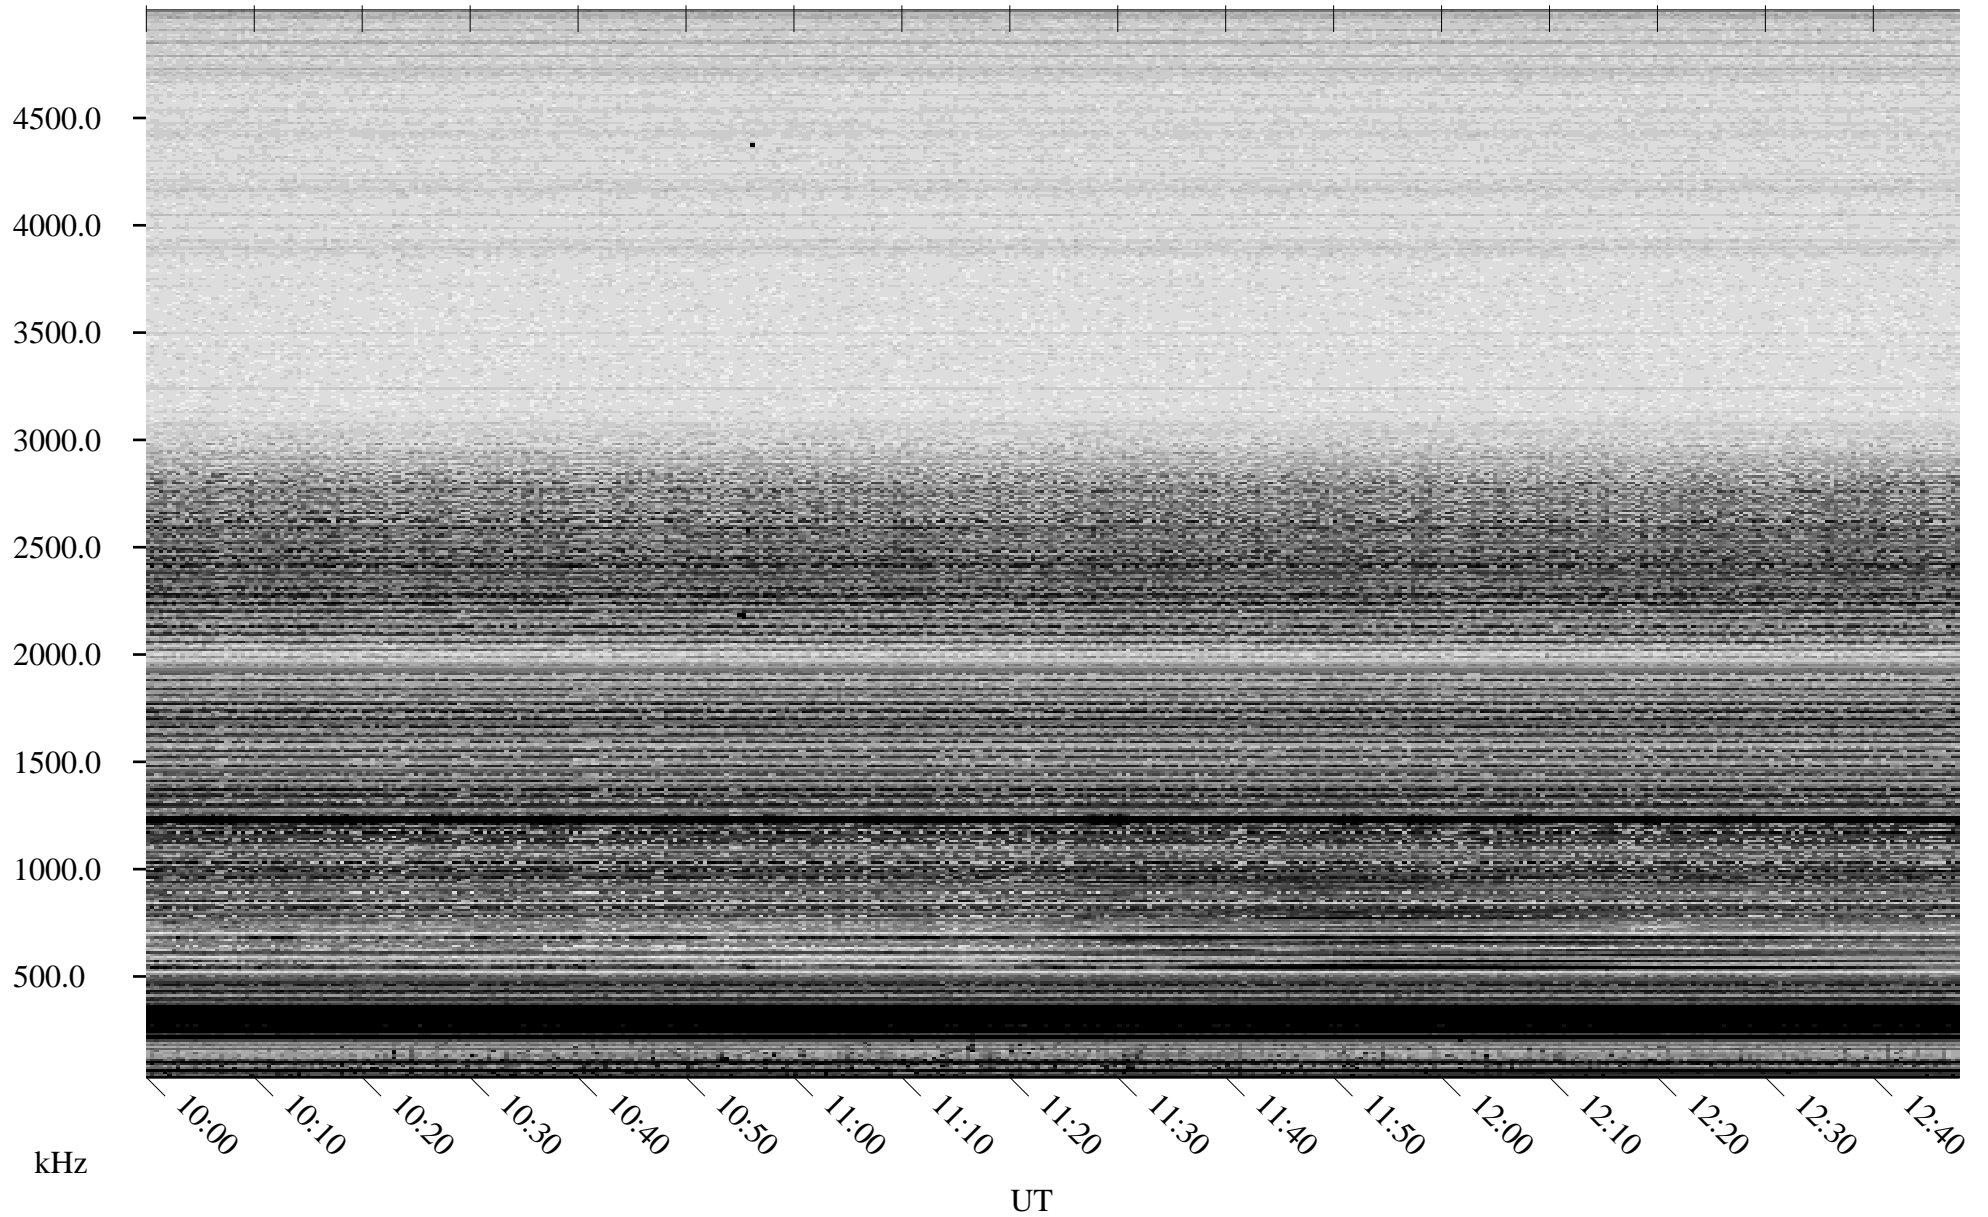

09/17/2005 Churchill, Manitoba

Linear Scale Black = 161 White = 15

ch05260l.r00m max_12

Page 1

09/17/2005 Churchill, Manitoba

Linear Scale Black = 161 White = 15

ch05260l.r00m max_12

Page 2

09/18/2005 Churchill, Manitoba

Linear Scale Black = 161 White = 15

ch05260l.r00m max_12

Page 3

09/18/2005 Churchill, Manitoba

Linear Scale Black = 161 White = 15

ch05260l.r00m max_12

Page 4

09/18/2005 Churchill, Manitoba

Linear Scale Black = 161 White = 15

ch05260l.r00m max_12

Page 5

09/18/2005 Churchill, Manitoba

Linear Scale Black = 161 White = 15

ch05260l.r00m max_12

09/18/2005 Churchill, Manitoba

Linear Scale Black = 161 White = 15

ch05260l.r00m max_12

Page 7

09/18/2005 Churchill, Manitoba

Linear Scale Black = 161 White = 15

ch05260l.r00m max_12