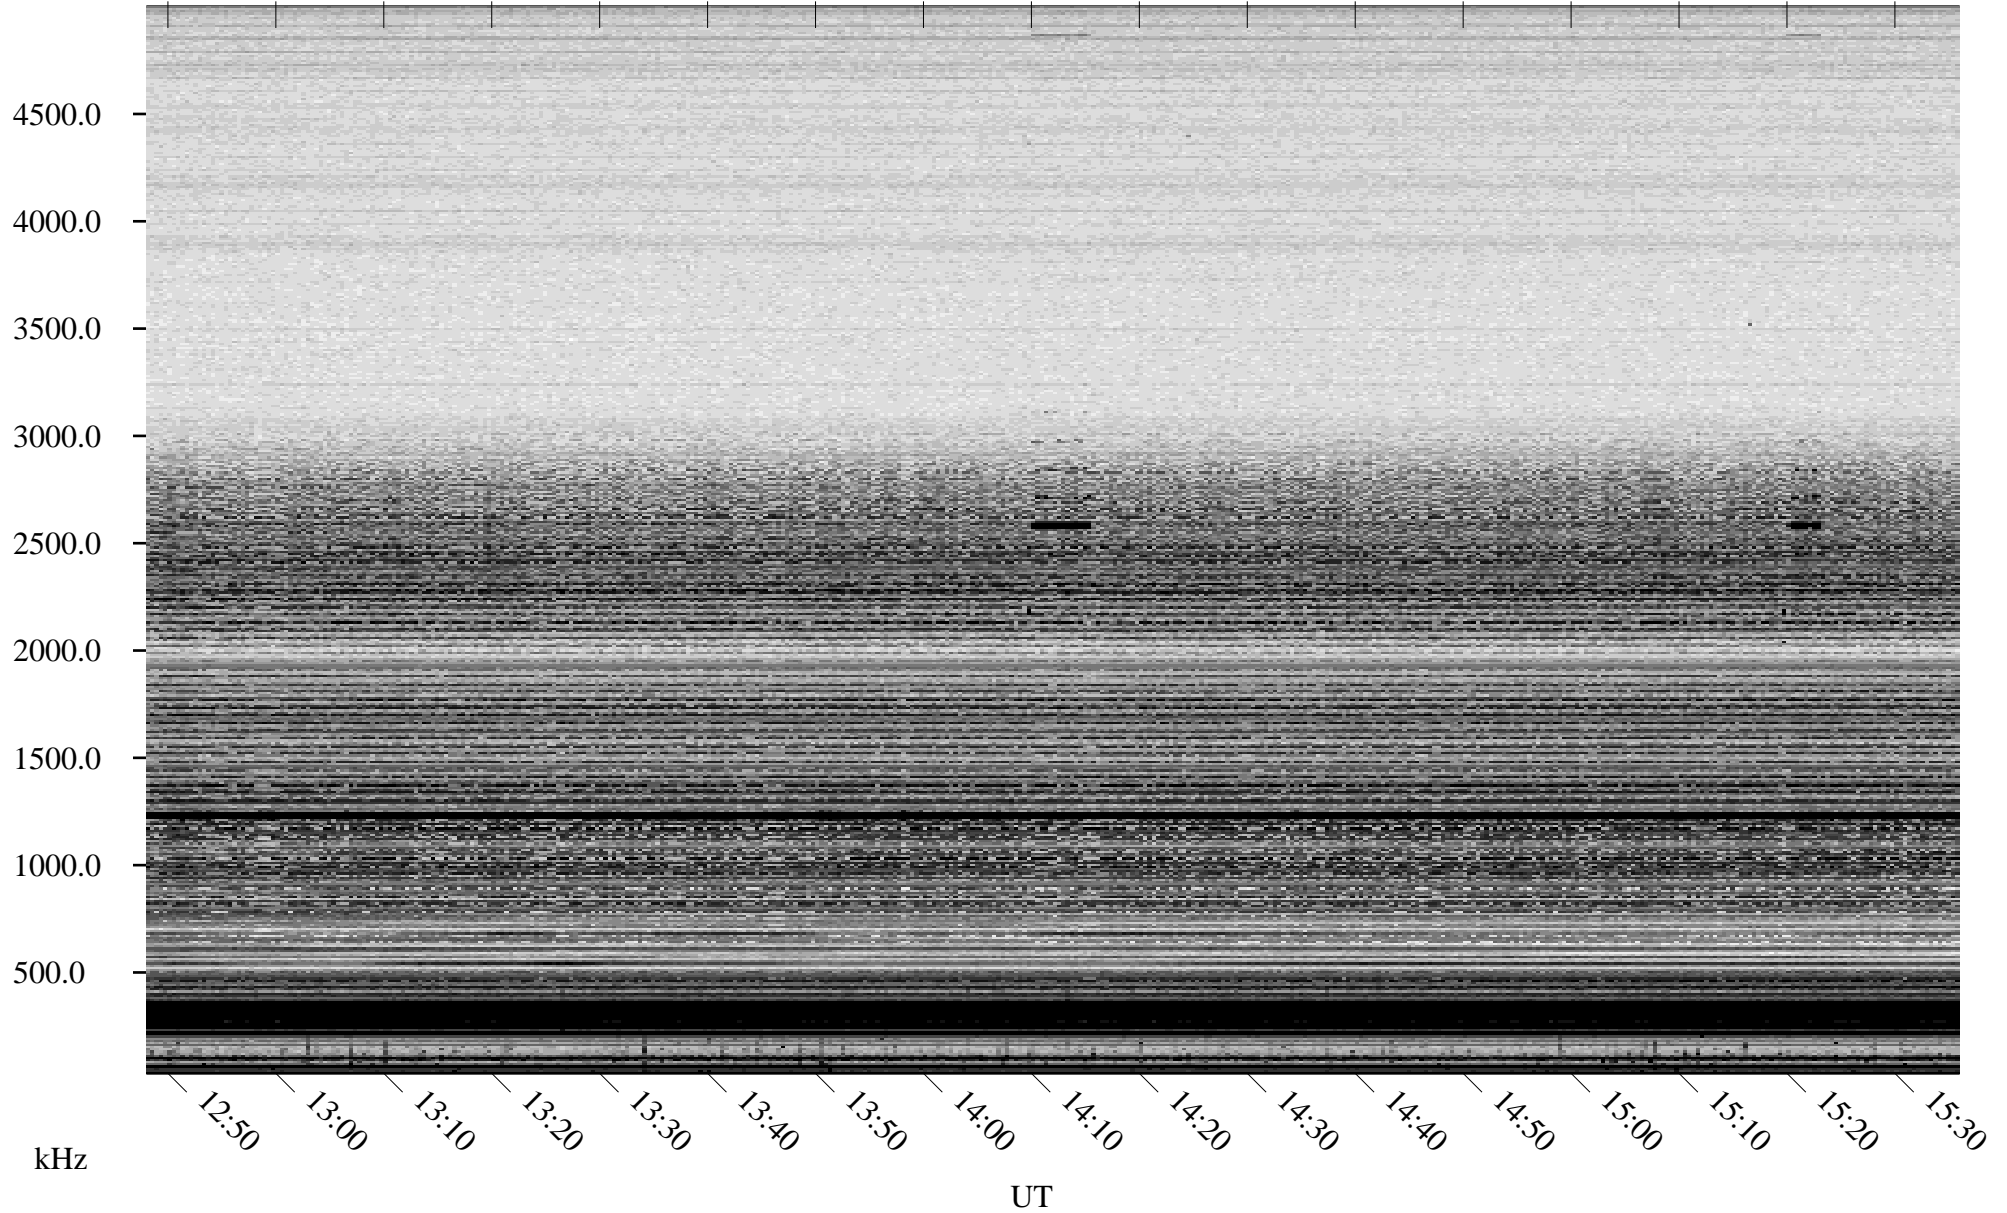

09/17/2005 Churchill, Manitoba

Linear Scale Black = 161 White = 15

ch05260l.r00m max_12

Page 1

09/17/2005 Churchill, Manitoba

Linear Scale Black = 161 White = 15

ch05260l.r00m max_12

Page 2

09/18/2005 Churchill, Manitoba

Linear Scale Black = 161 White = 15

ch05260l.r00m max_12

Page 3

09/18/2005 Churchill, Manitoba

Linear Scale Black = 161 White = 15

ch05260l.r00m max_12

Page 4

09/18/2005 Churchill, Manitoba

Linear Scale Black = 161 White = 15

ch05260l.r00m max_12

Page 5

09/18/2005 Churchill, Manitoba

Linear Scale Black = 161 White = 15

ch05260l.r00m max_12

09/18/2005 Churchill, Manitoba

Linear Scale Black = 161 White = 15

ch05260l.r00m max_12

Page 7

09/18/2005 Churchill, Manitoba

Linear Scale Black = 161 White = 15

ch05260l.r00m max_12