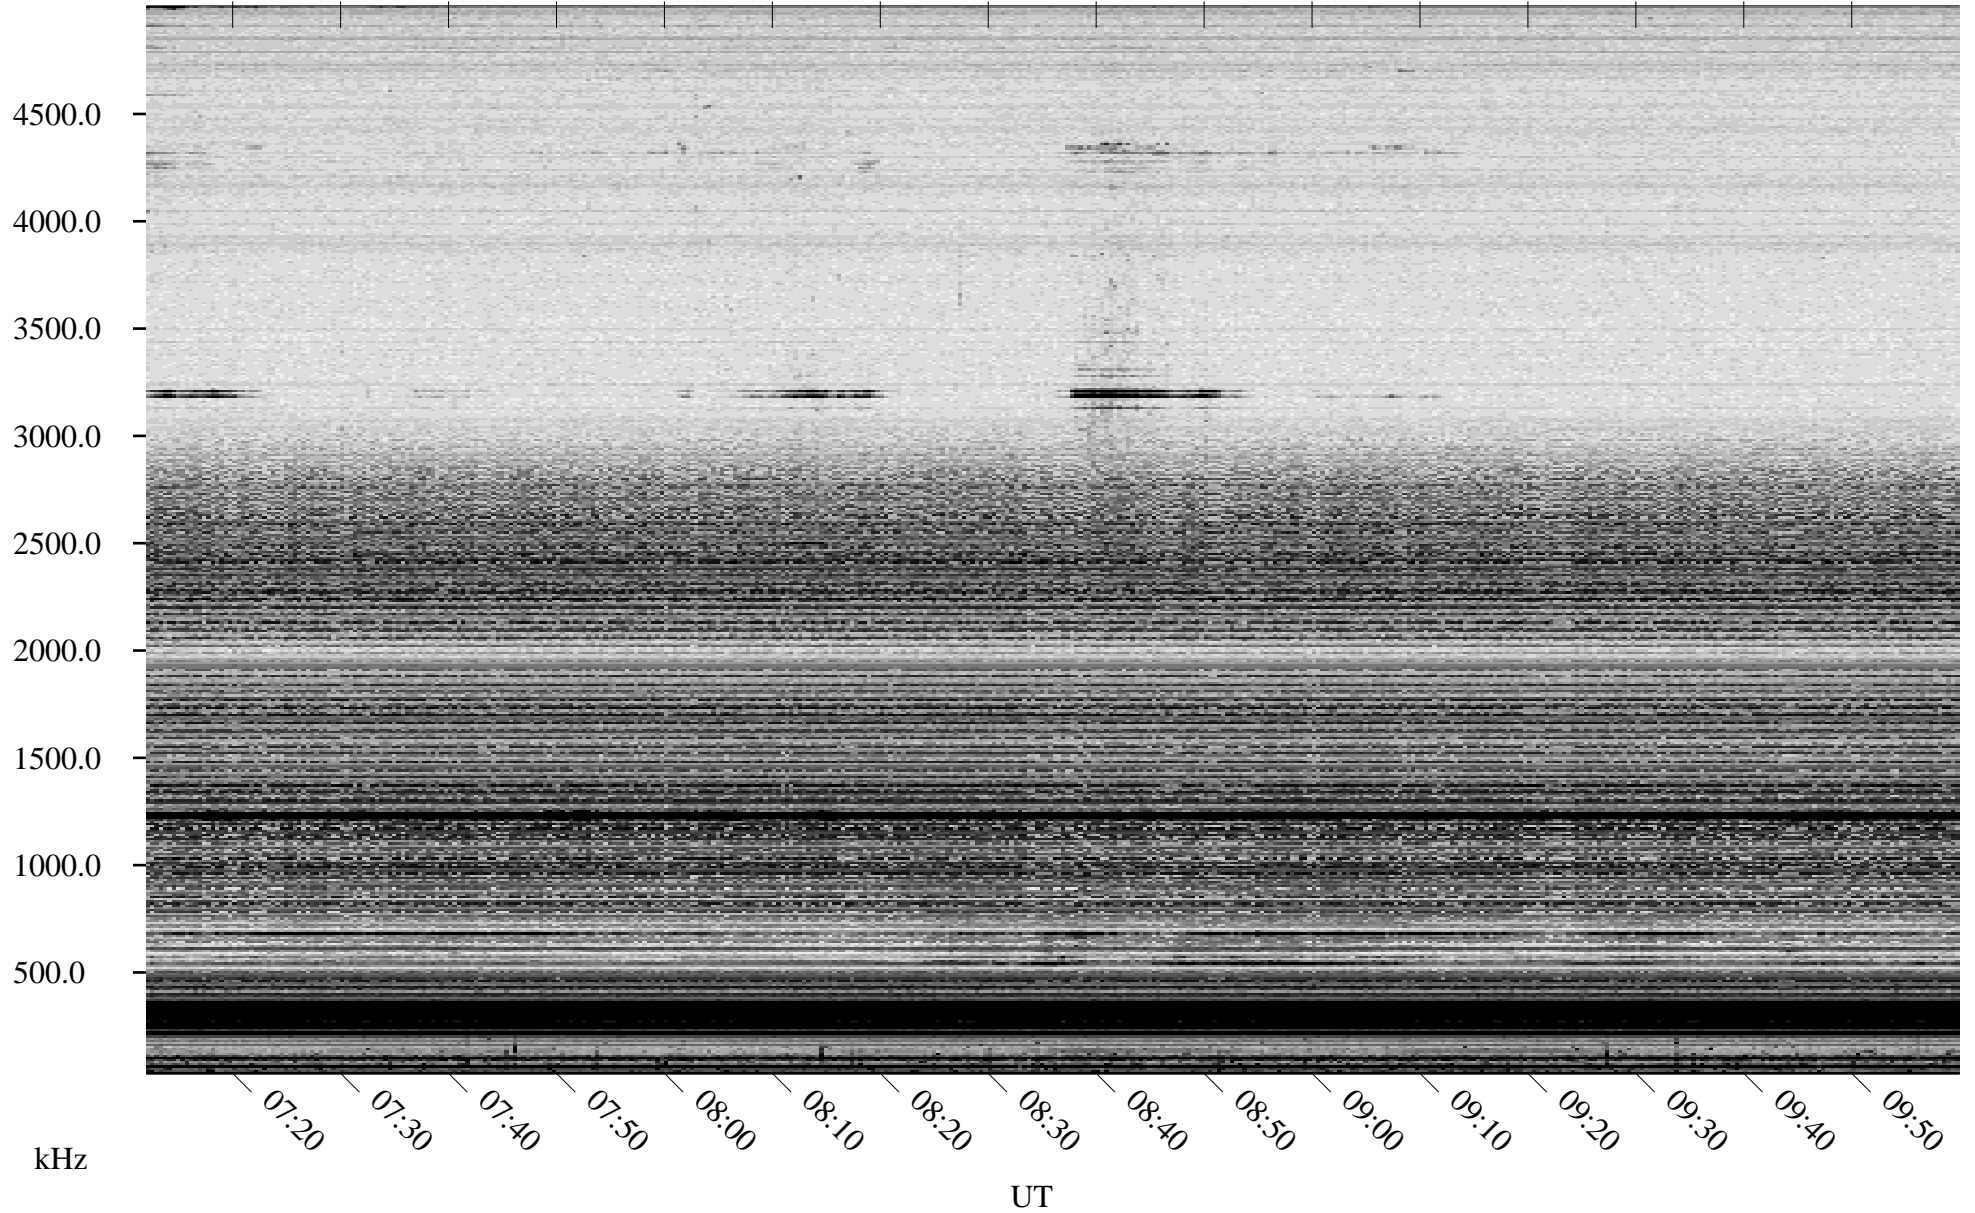

09/17/2005 Churchill, Manitoba

Linear Scale Black = 161 White = 15

ch05260l.r00m max_12

Page 1

09/17/2005 Churchill, Manitoba

Linear Scale Black = 161 White = 15

ch05260l.r00m max_12

Page 2

09/18/2005 Churchill, Manitoba

Linear Scale Black = 161 White = 15

ch05260l.r00m max_12

Page 3

09/18/2005 Churchill, Manitoba

Linear Scale Black = 161 White = 15

ch05260l.r00m max_12

Page 4

09/18/2005 Churchill, Manitoba

Linear Scale Black = 161 White = 15

ch05260l.r00m max_12

Page 5

09/18/2005 Churchill, Manitoba

Linear Scale Black = 161 White = 15

ch05260l.r00m max_12

09/18/2005 Churchill, Manitoba

Linear Scale Black = 161 White = 15

ch05260l.r00m max_12

Page 7

09/18/2005 Churchill, Manitoba

Linear Scale Black = 161 White = 15

ch05260l.r00m max_12