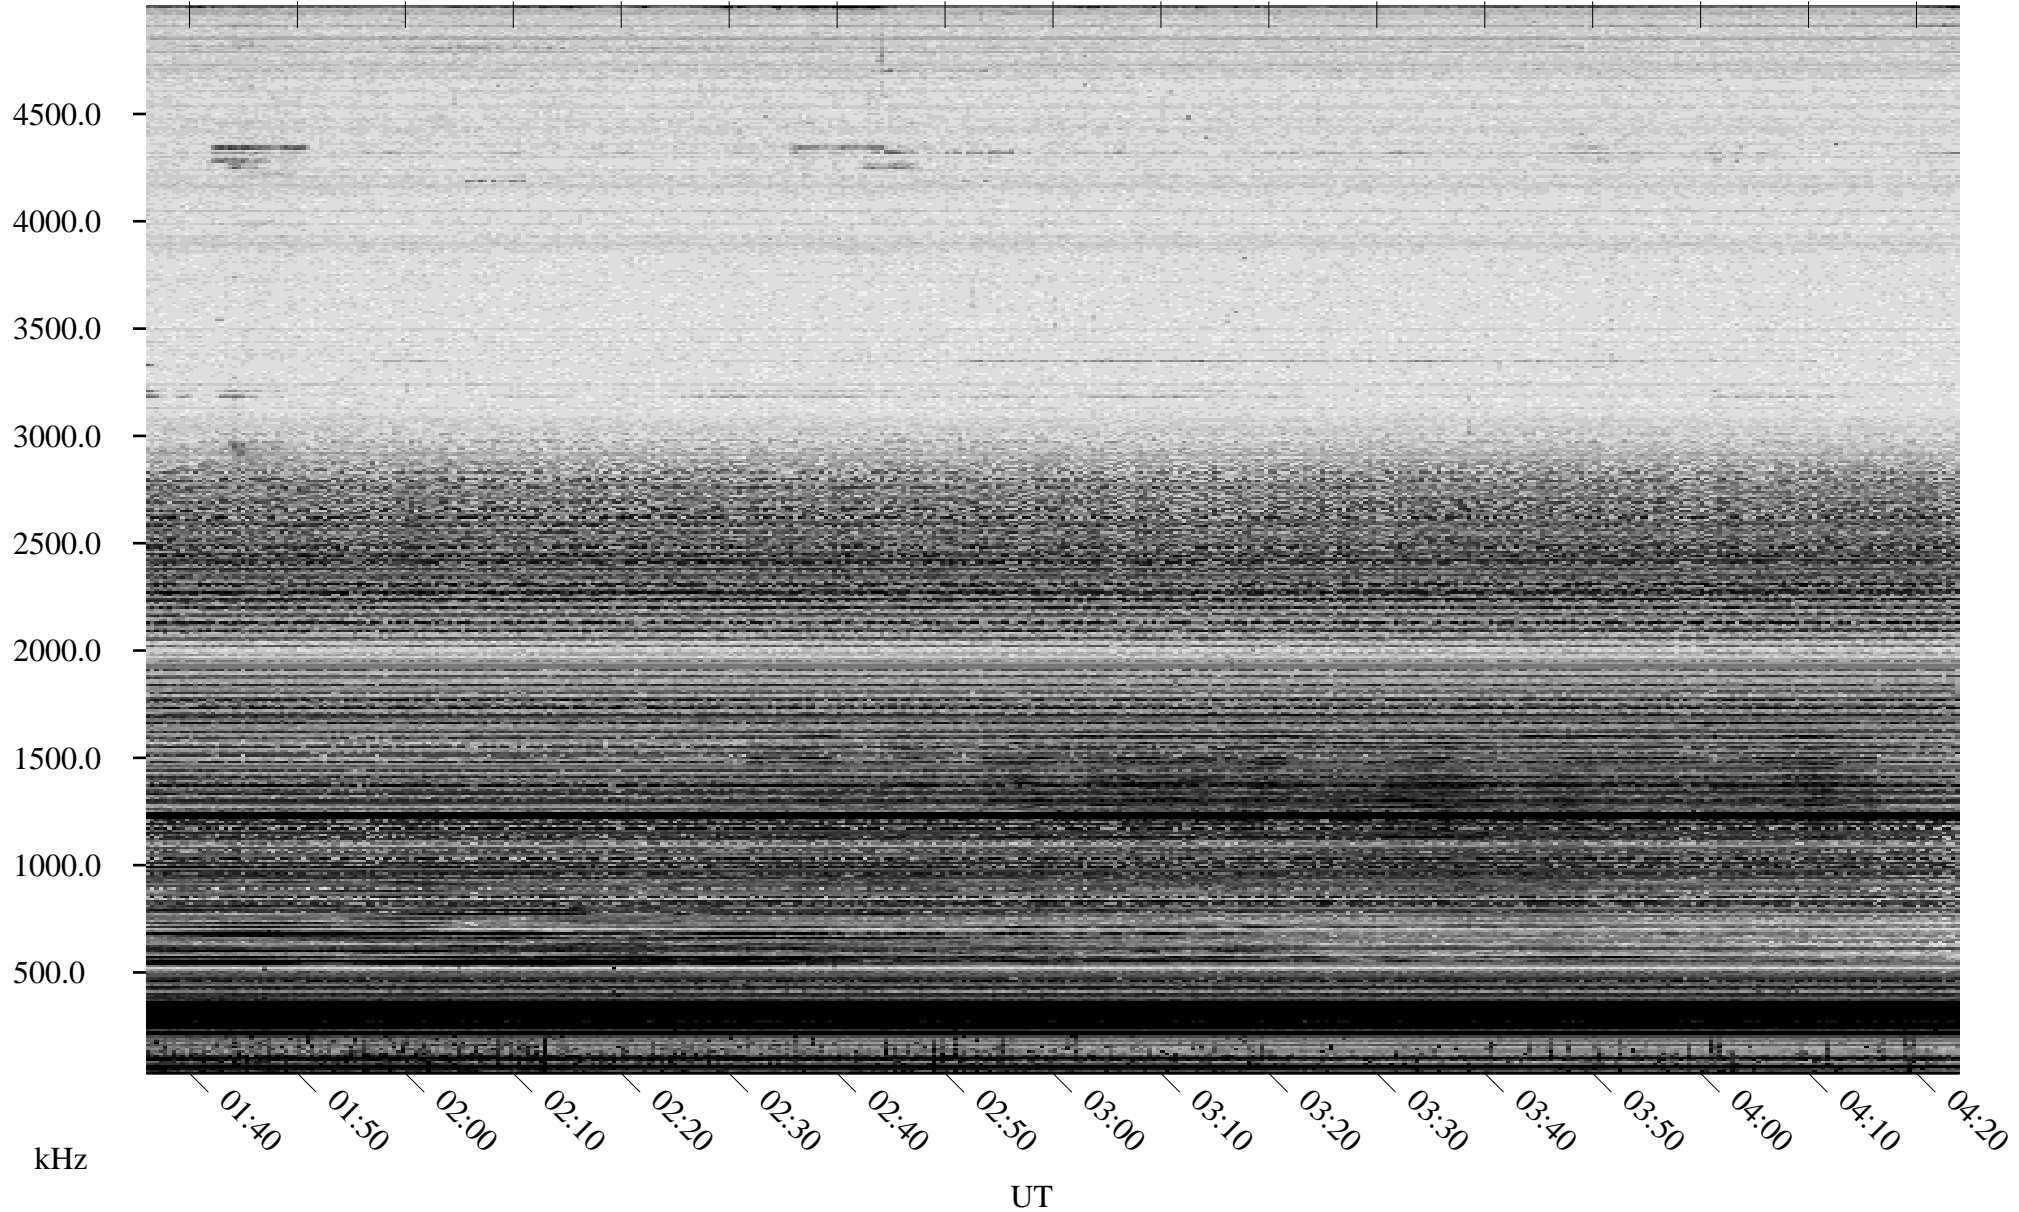

09/17/2005 Churchill, Manitoba

Linear Scale Black = 161 White = 15

ch05260l.r00m max_12

Page 1

09/17/2005 Churchill, Manitoba

Linear Scale Black = 161 White = 15

ch05260l.r00m max_12

Page 2

09/18/2005 Churchill, Manitoba

Linear Scale Black = 161 White = 15

ch05260l.r00m max_12

Page 3

09/18/2005 Churchill, Manitoba

Linear Scale Black = 161 White = 15

ch05260l.r00m max_12

Page 4

09/18/2005 Churchill, Manitoba

Linear Scale Black = 161 White = 15

ch05260l.r00m max_12

Page 5

09/18/2005 Churchill, Manitoba

Linear Scale Black = 161 White = 15

ch05260l.r00m max_12

09/18/2005 Churchill, Manitoba

Linear Scale Black = 161 White = 15

ch05260l.r00m max_12

Page 7

09/18/2005 Churchill, Manitoba

Linear Scale Black = 161 White = 15

ch05260l.r00m max_12