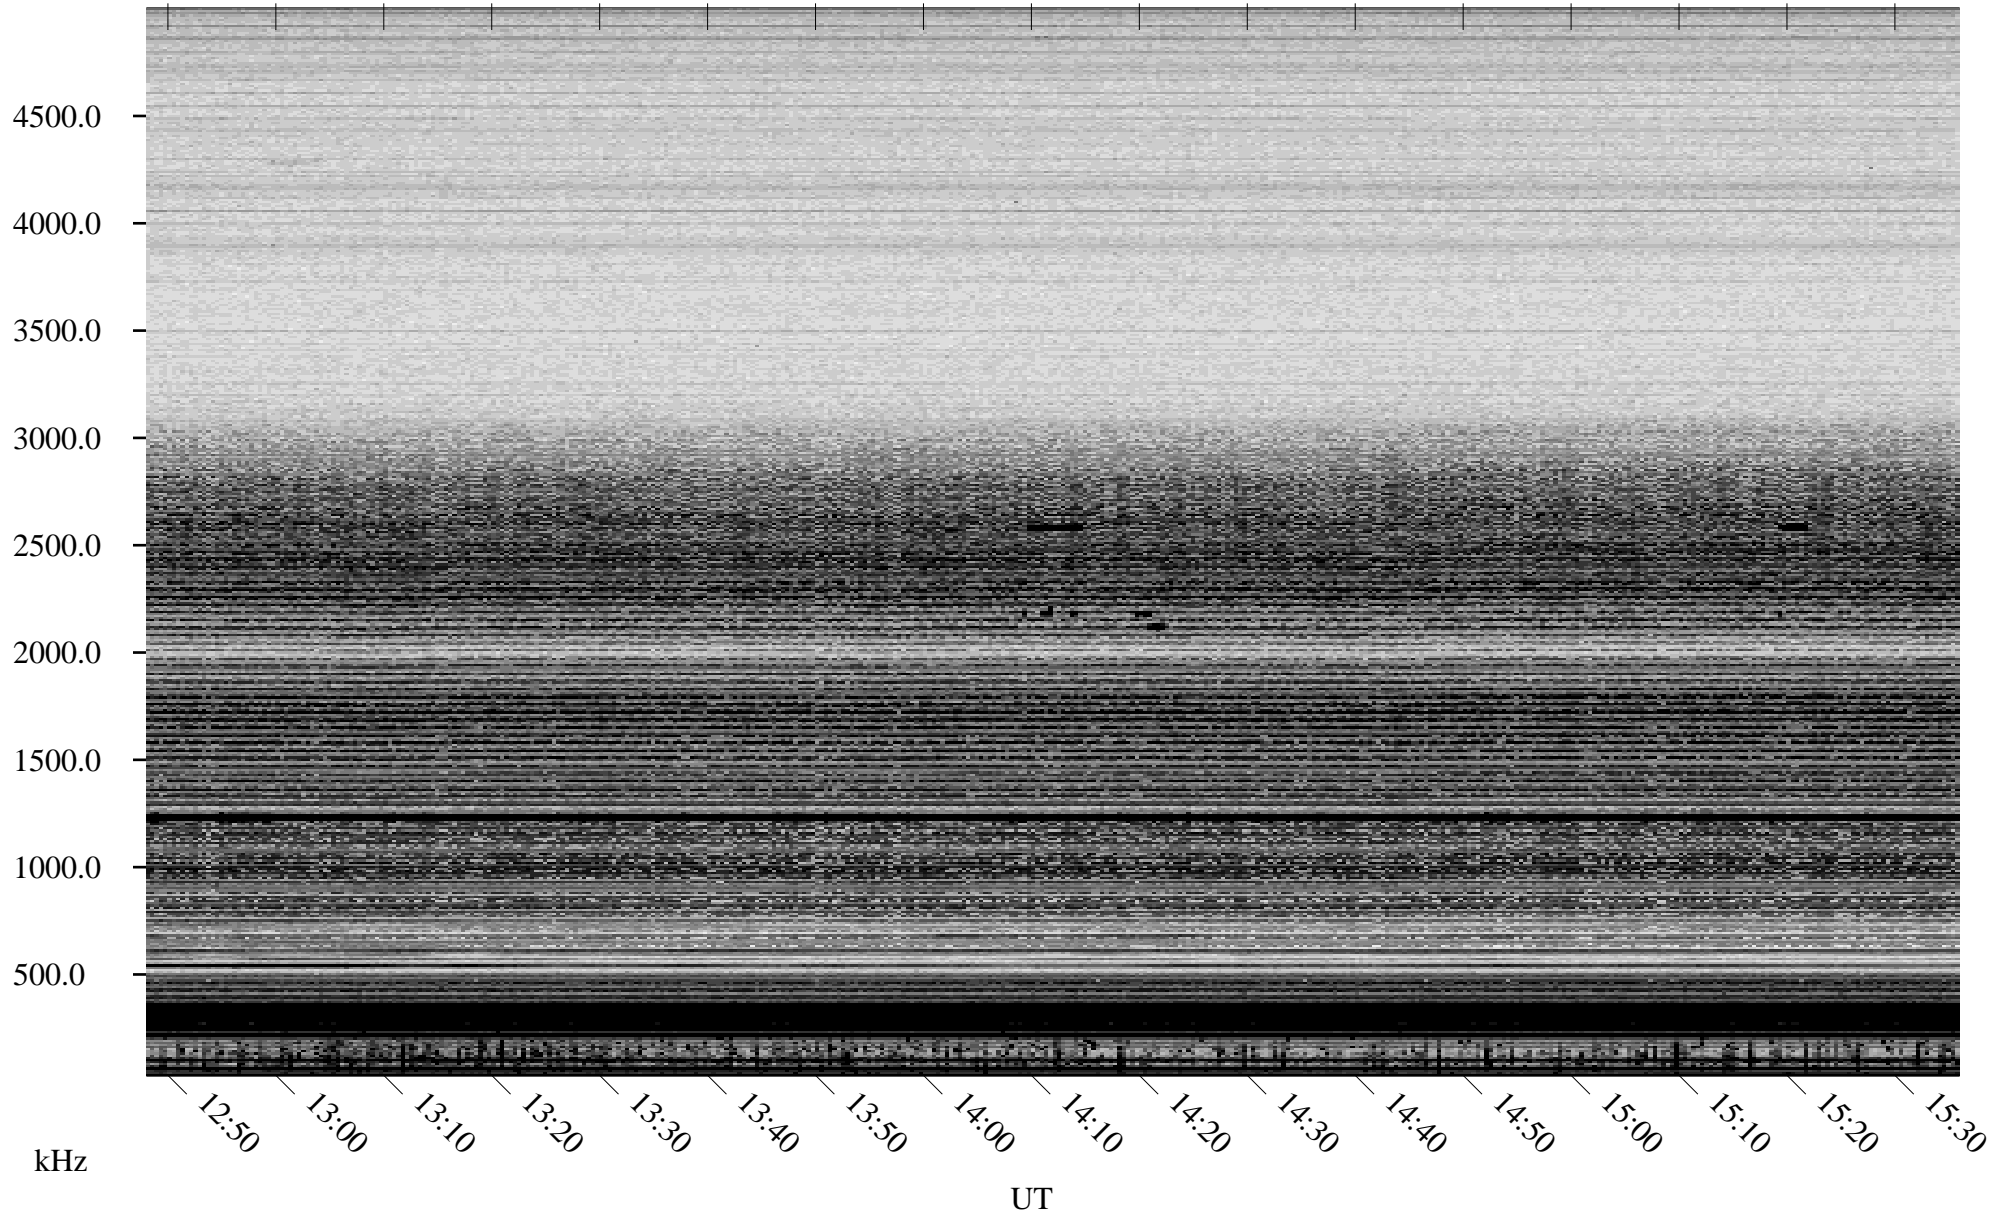

# 09/19/2005 Churchill, Manitoba

Linear Scale    Black = 161    White = 15

ch052611.r00m max\_12

Page 5

# 09/19/2005 Churchill, Manitoba

Linear Scale    Black = 161    White = 15

ch052611.r00m max\_12

Page 6

# 09/19/2005 Churchill, Manitoba

Linear Scale    Black = 161    White = 15

ch052611.r00m max\_12

Page 7

# 09/19/2005 Churchill, Manitoba

Linear Scale    Black = 161    White = 15

ch052611.r00m max\_12