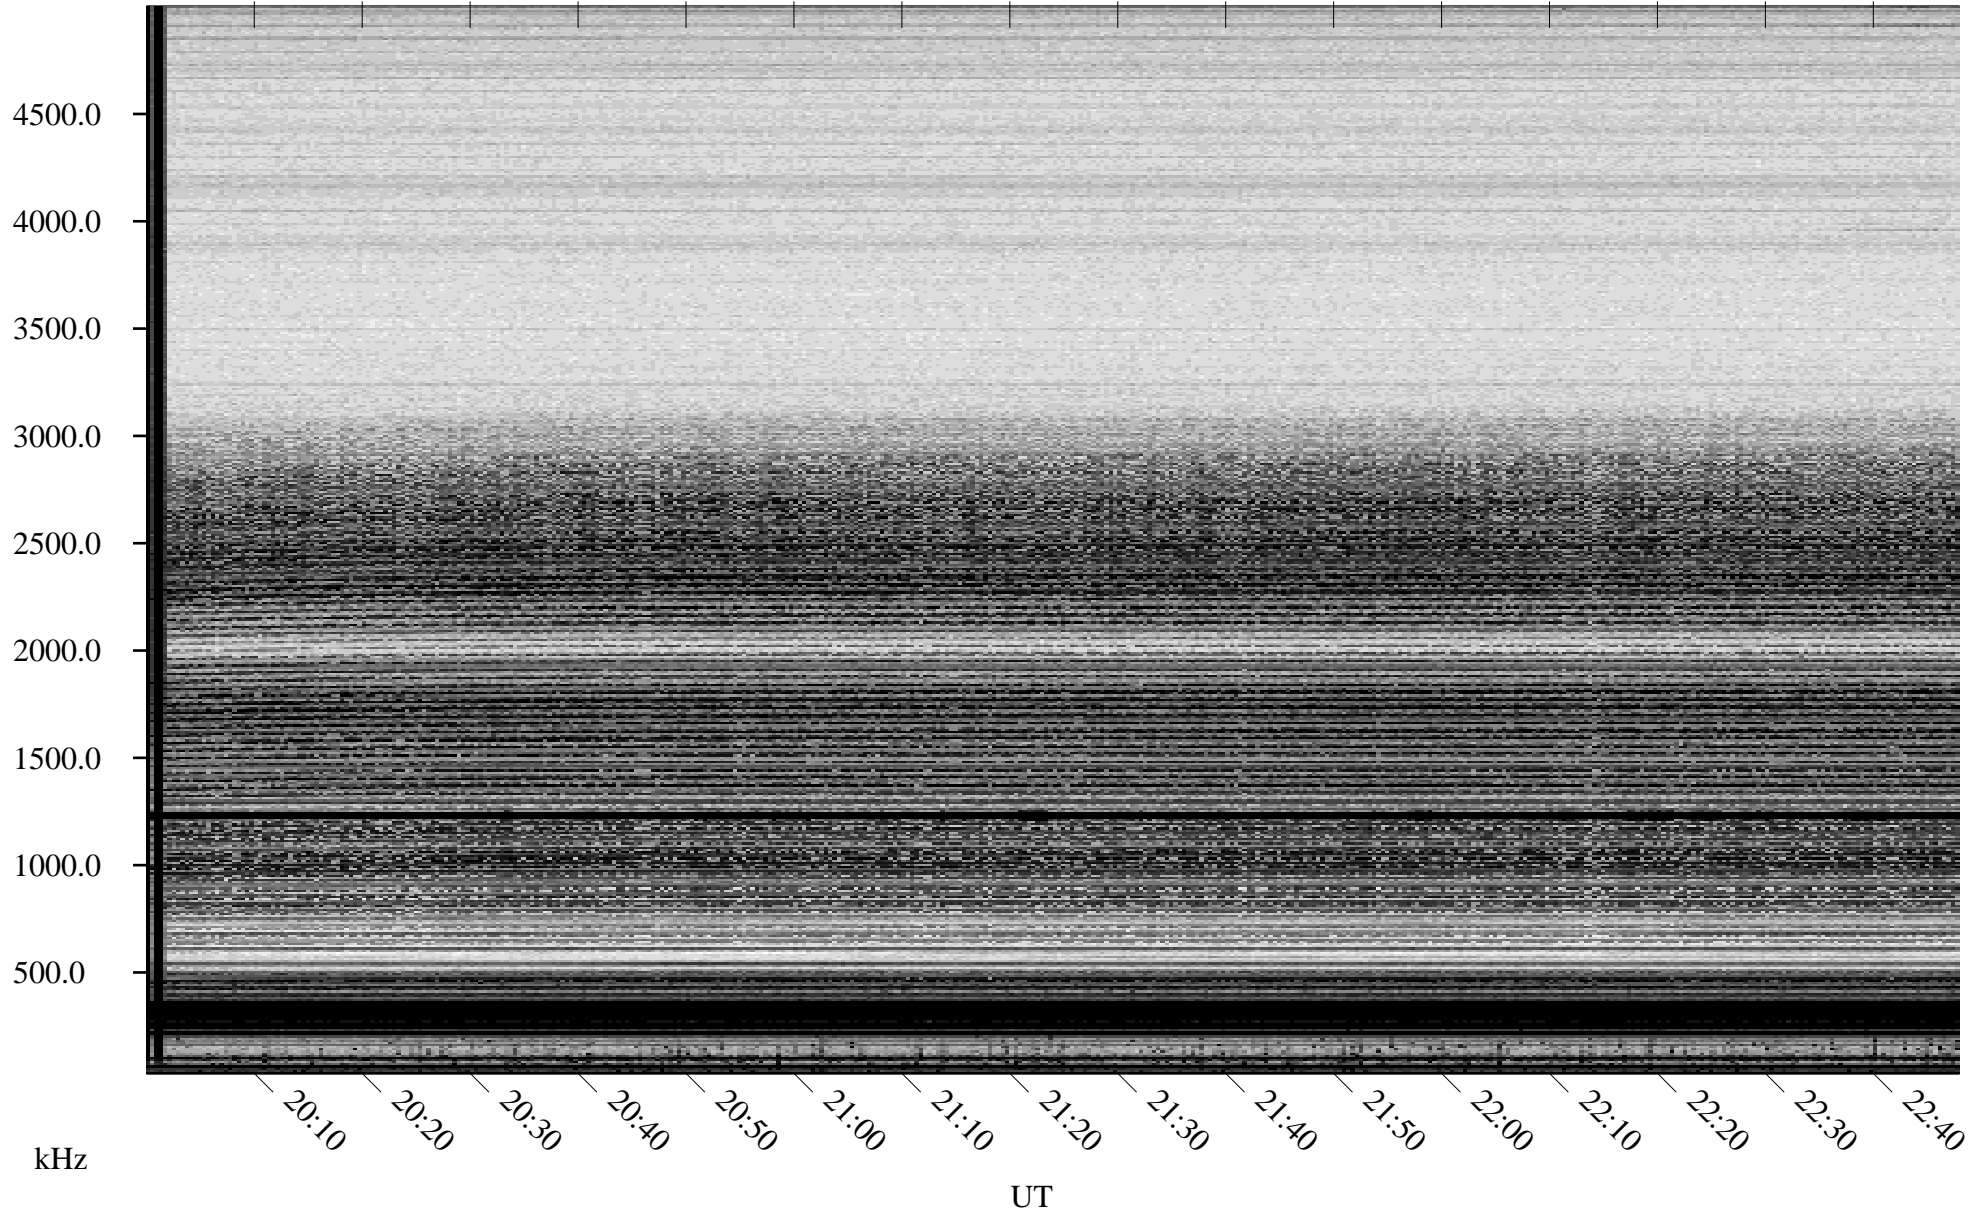

# 09/18/2005 Churchill, Manitoba

Linear Scale    Black = 161    White = 15

ch052611.r00m max\_12

Page 1

# 09/18/2005 Churchill, Manitoba

Linear Scale    Black = 161    White = 15

ch052611.r00m max\_12

Page 2

# 09/19/2005 Churchill, Manitoba

Linear Scale    Black = 161    White = 15

ch052611.r00m max\_12

Page 3

# 09/19/2005 Churchill, Manitoba

Linear Scale    Black = 161    White = 15

ch052611.r00m max\_12

Page 4