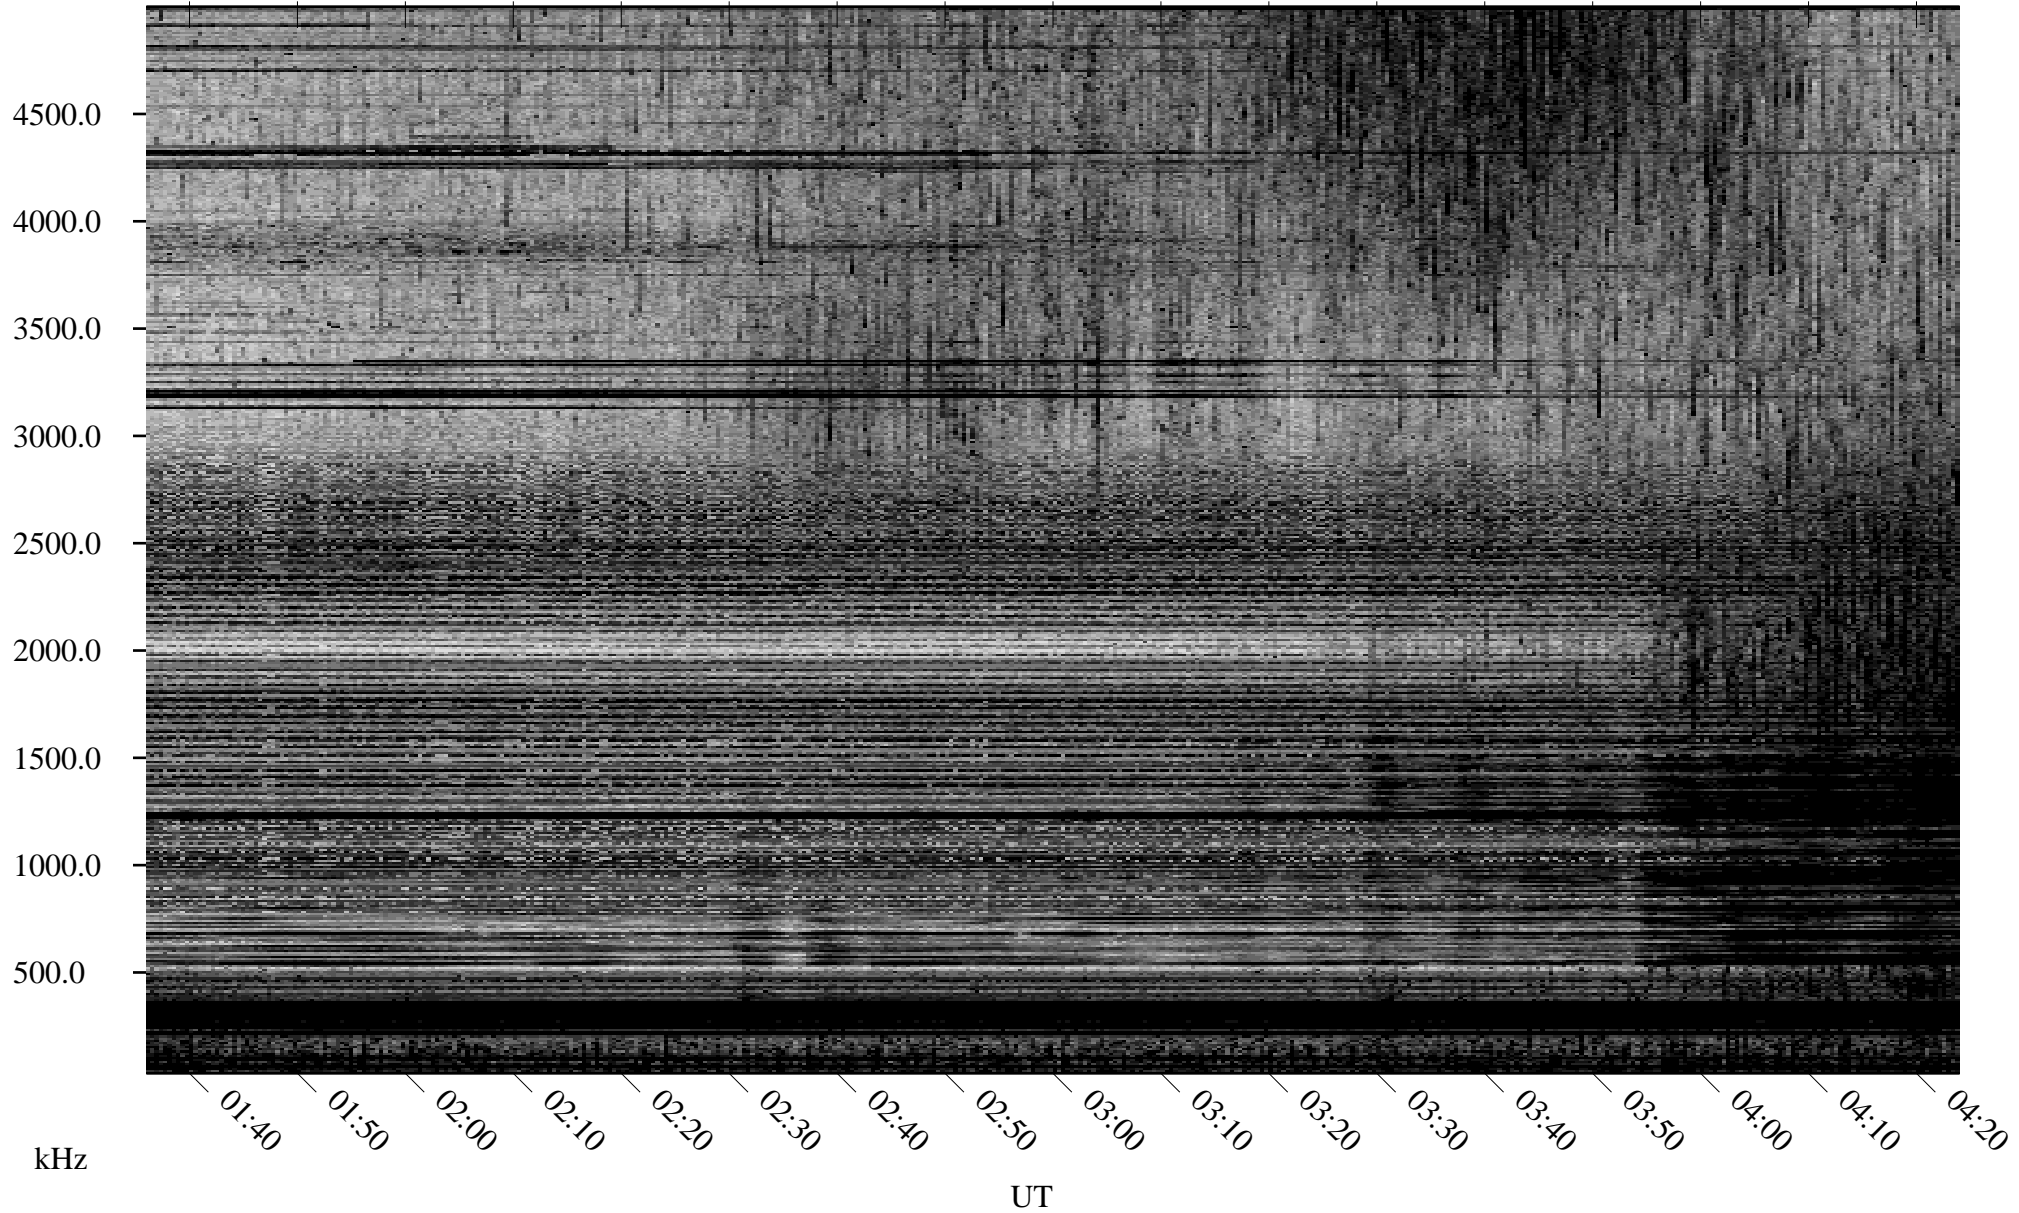

# 09/18/2005 Churchill, Manitoba

Linear Scale    Black = 161    White = 15

ch052611.r00m max\_12

Page 1

# 09/18/2005 Churchill, Manitoba

Linear Scale    Black = 161    White = 15

ch052611.r00m max\_12

Page 2

# 09/19/2005 Churchill, Manitoba

Linear Scale    Black = 161    White = 15

ch052611.r00m max\_12

Page 3

# 09/19/2005 Churchill, Manitoba

Linear Scale    Black = 161    White = 15

ch052611.r00m max\_12

Page 4