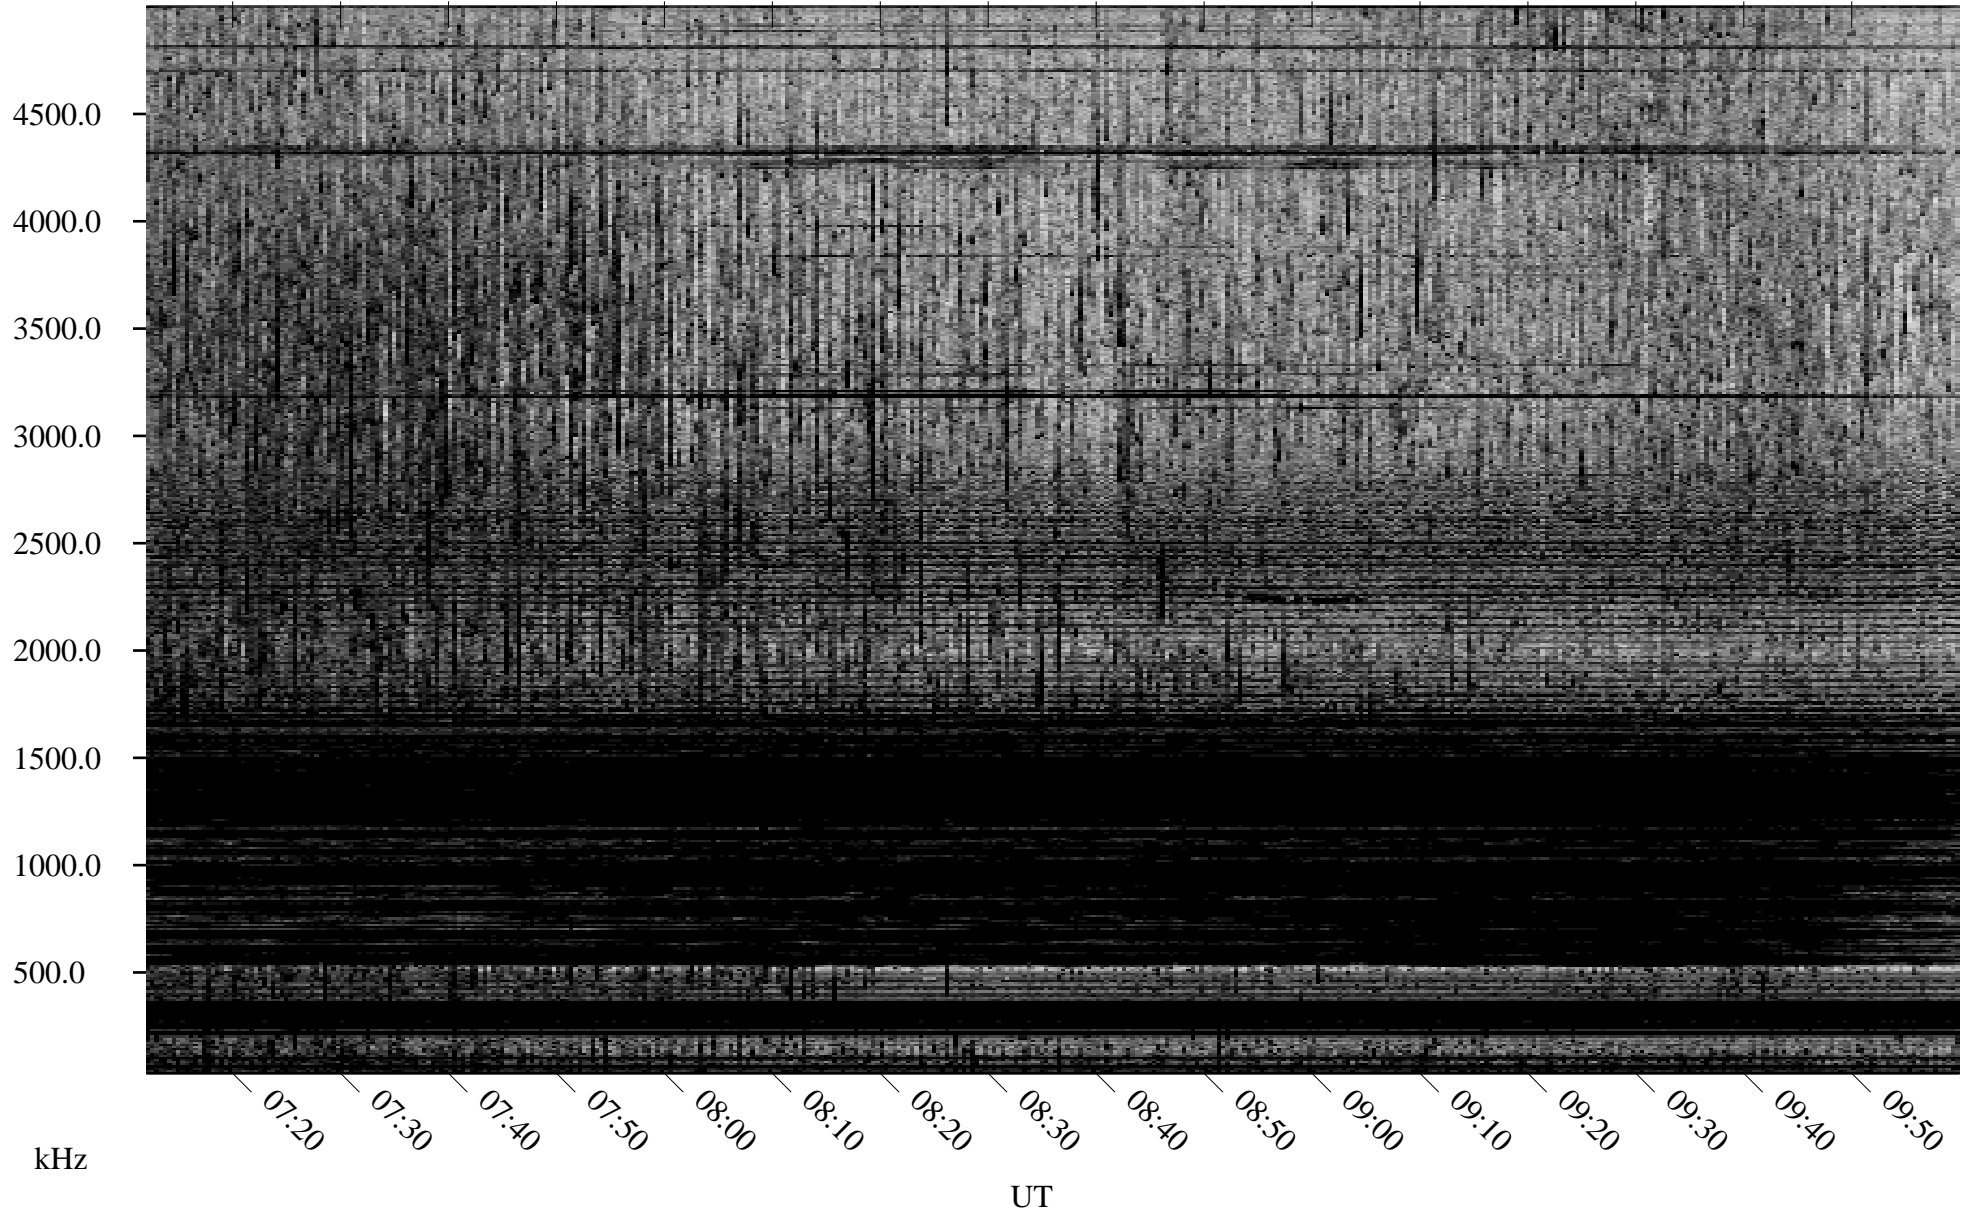

# 09/19/2005 Churchill, Manitoba

Linear Scale    Black = 161    White = 15

ch052611.r00m max\_12

Page 3

# 09/19/2005 Churchill, Manitoba

Linear Scale    Black = 161    White = 15

ch052611.r00m max\_12

Page 4

# 09/19/2005 Churchill, Manitoba

Linear Scale    Black = 161    White = 15

ch052611.r00m max\_12

Page 5

# 09/19/2005 Churchill, Manitoba

Linear Scale    Black = 161    White = 15

ch052611.r00m max\_12

Page 6