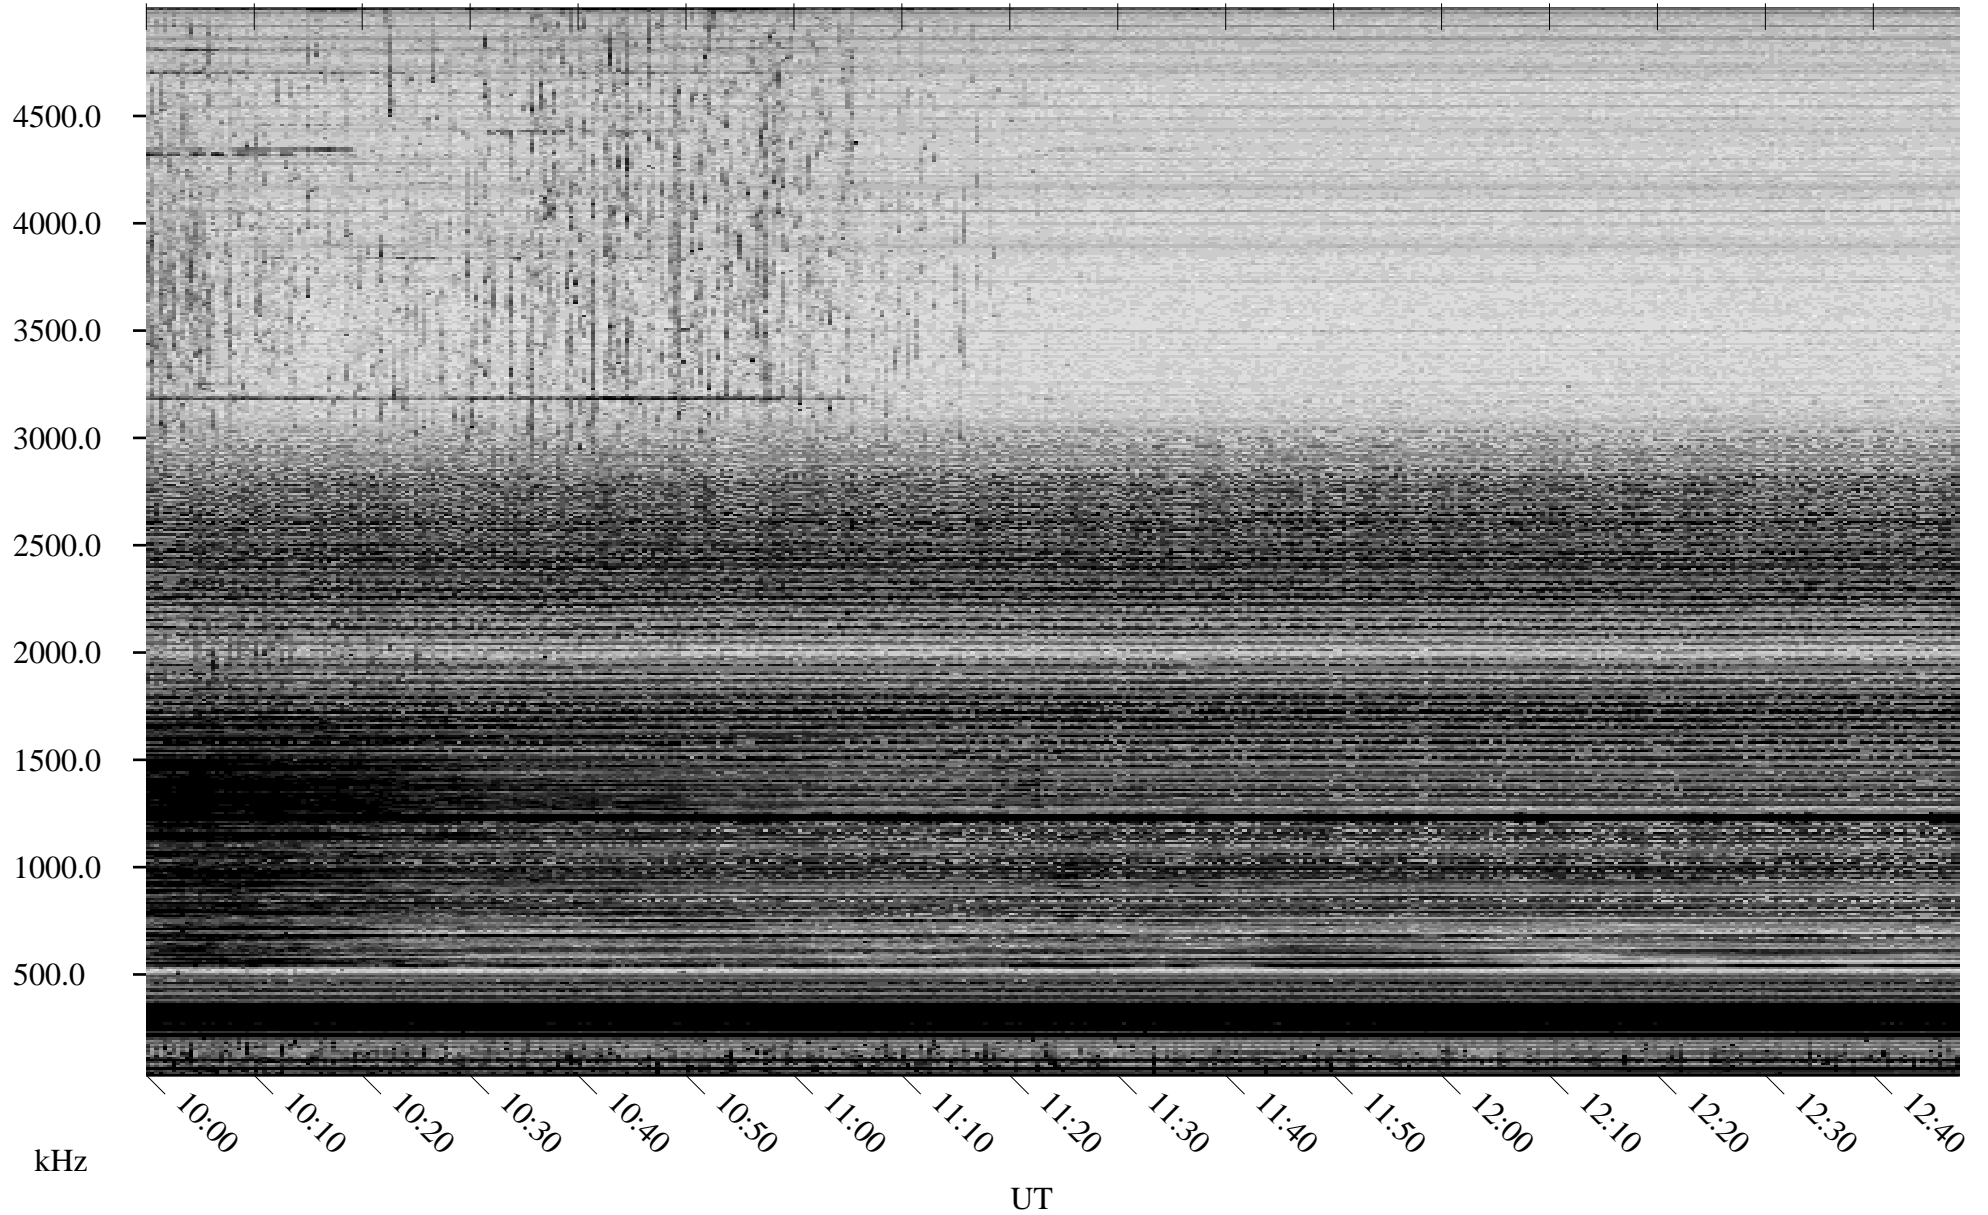

# 09/19/2005 Churchill, Manitoba

Linear Scale    Black = 161    White = 15

ch052611.r00m max\_12

Page 5

# 09/19/2005 Churchill, Manitoba

Linear Scale    Black = 161    White = 15

ch052611.r00m max\_12

Page 6

# 09/19/2005 Churchill, Manitoba

Linear Scale    Black = 161    White = 15

ch052611.r00m max\_12

Page 7

# 09/19/2005 Churchill, Manitoba

Linear Scale    Black = 161    White = 15

ch052611.r00m max\_12