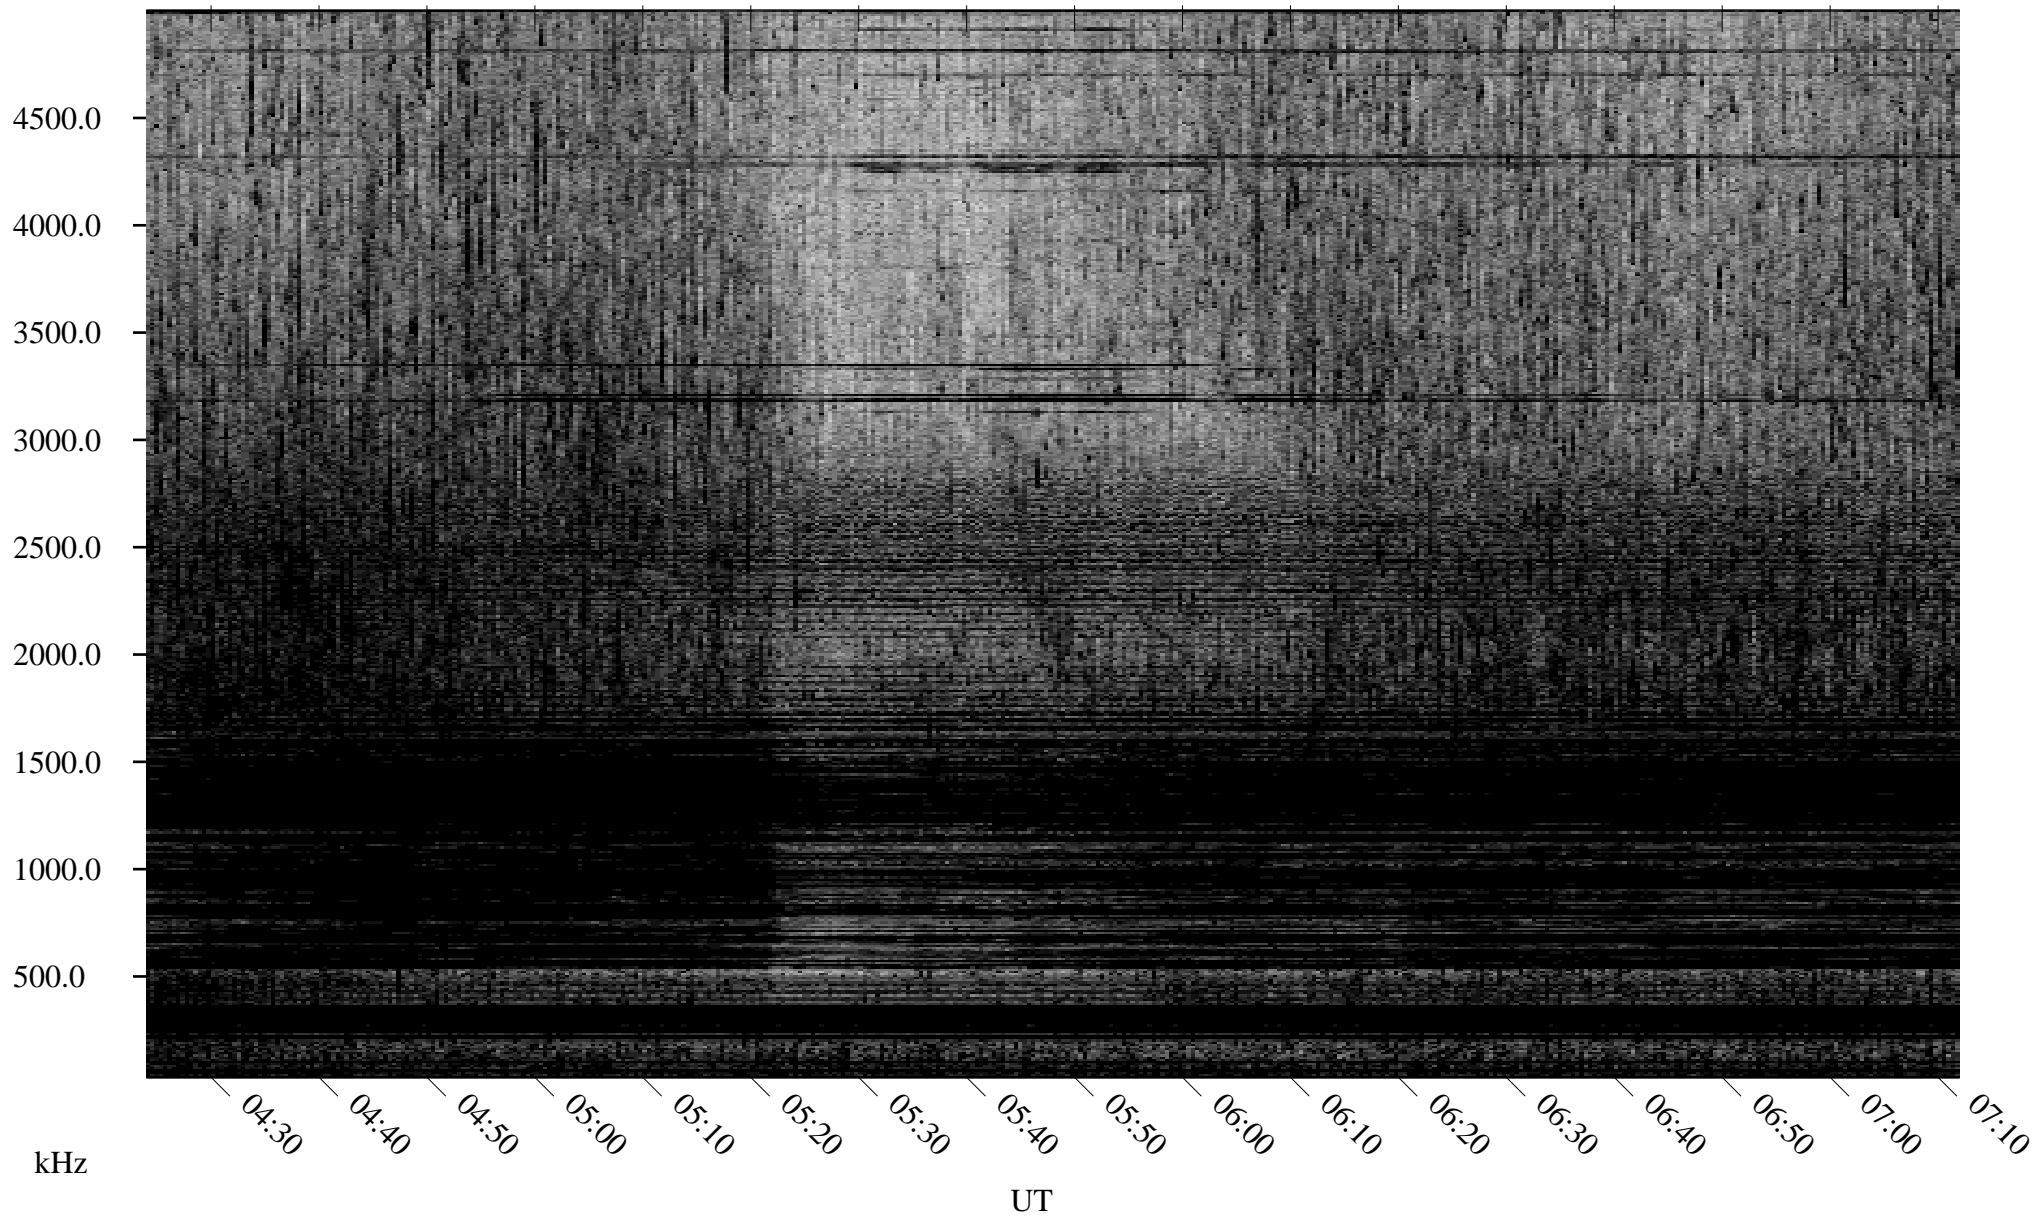

# 09/18/2005 Churchill, Manitoba

Linear Scale    Black = 161    White = 15

ch052611.r00m max\_12

Page 1

# 09/18/2005 Churchill, Manitoba

Linear Scale    Black = 161    White = 15

ch052611.r00m max\_12

Page 2

# 09/19/2005 Churchill, Manitoba

Linear Scale    Black = 161    White = 15

ch052611.r00m max\_12

Page 3

# 09/19/2005 Churchill, Manitoba

Linear Scale    Black = 161    White = 15

ch052611.r00m max\_12

Page 4