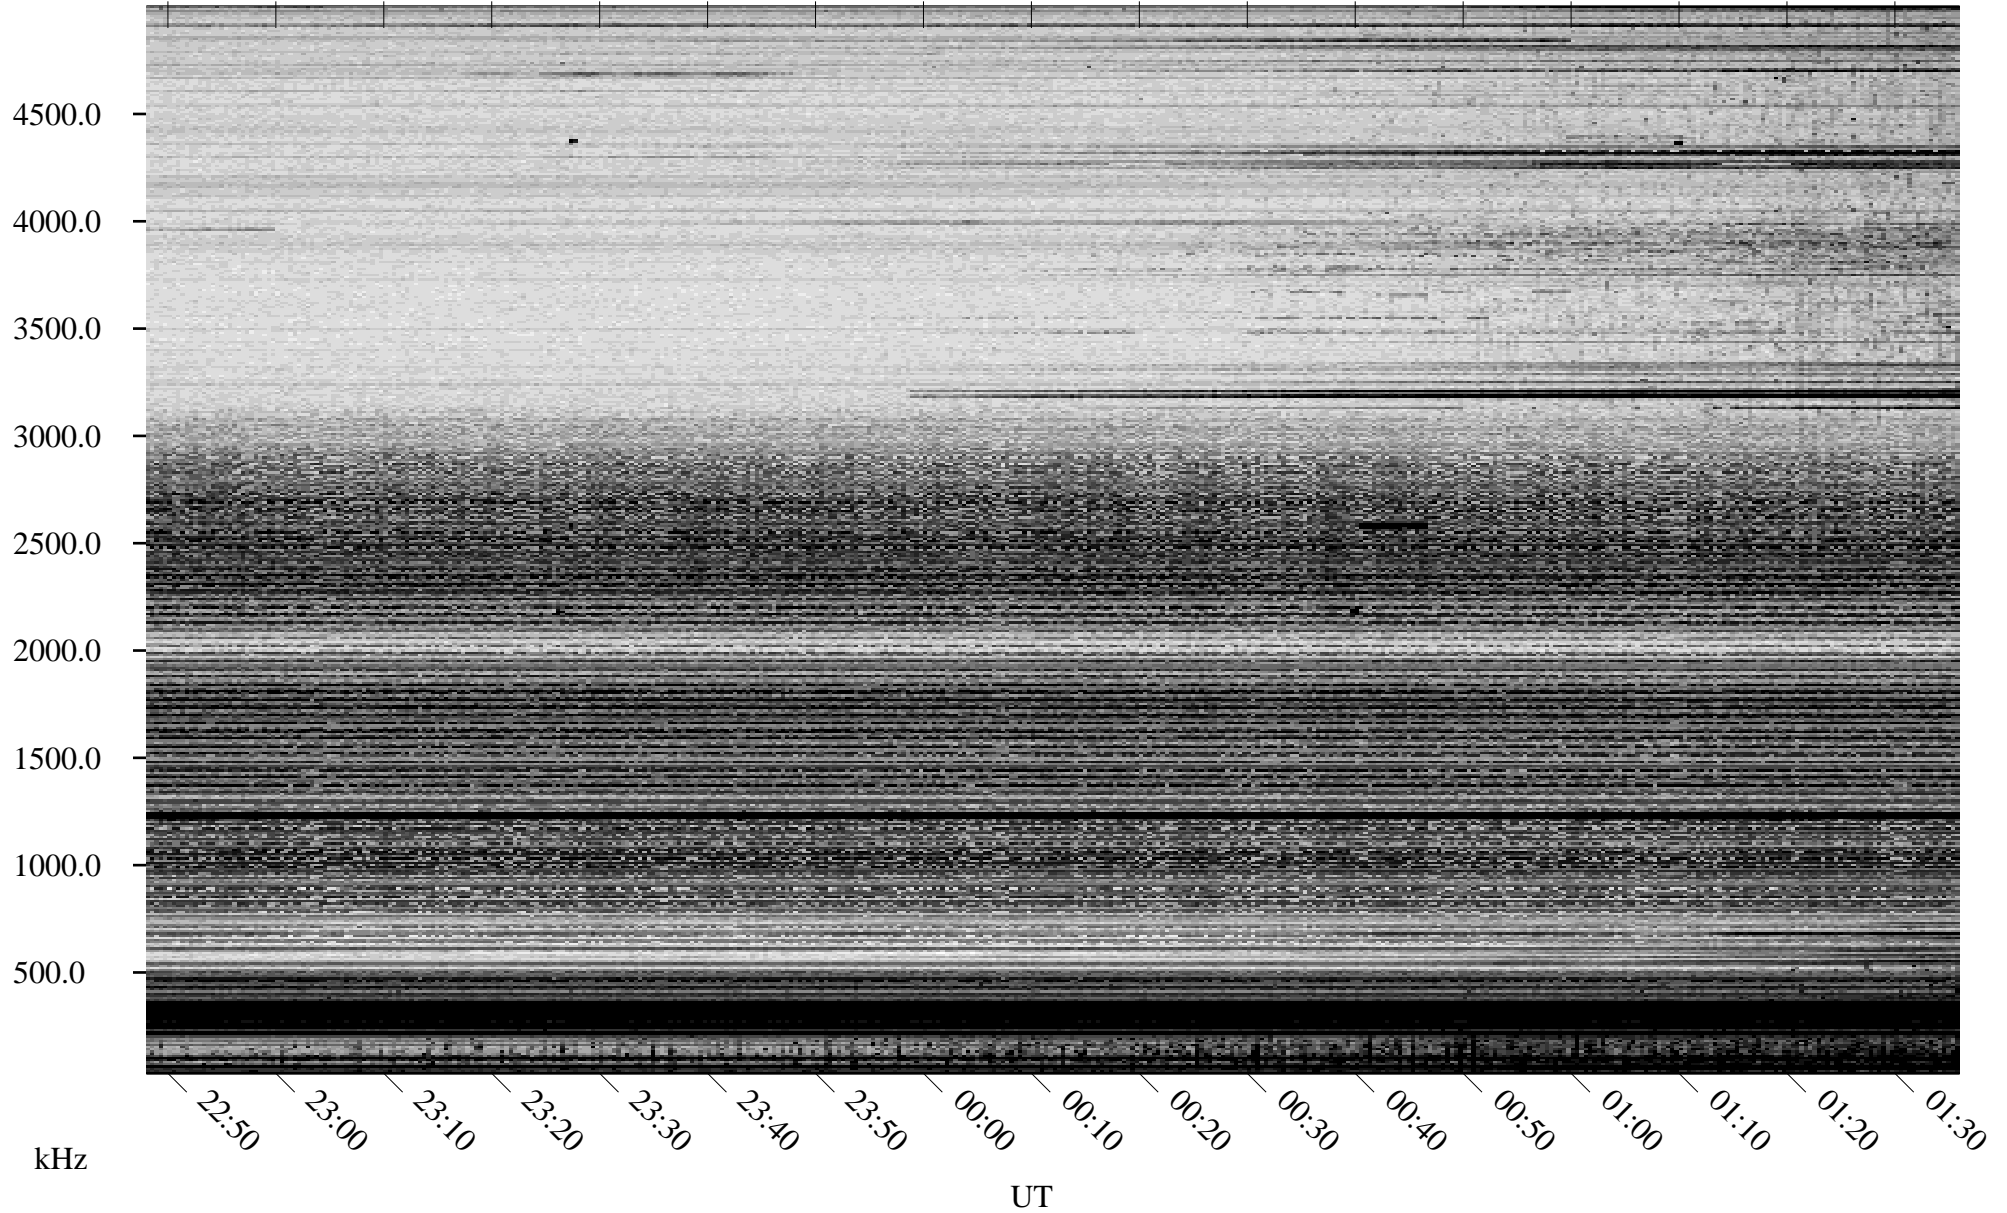

# 09/18/2005 Churchill, Manitoba

Linear Scale    Black = 161    White = 15

ch052611.r00m max\_12

Page 1

# 09/18/2005 Churchill, Manitoba

Linear Scale    Black = 161    White = 15

ch052611.r00m max\_12

Page 2

# 09/19/2005 Churchill, Manitoba

Linear Scale    Black = 161    White = 15

ch052611.r00m max\_12

Page 3

# 09/19/2005 Churchill, Manitoba

Linear Scale    Black = 161    White = 15

ch052611.r00m max\_12

Page 4