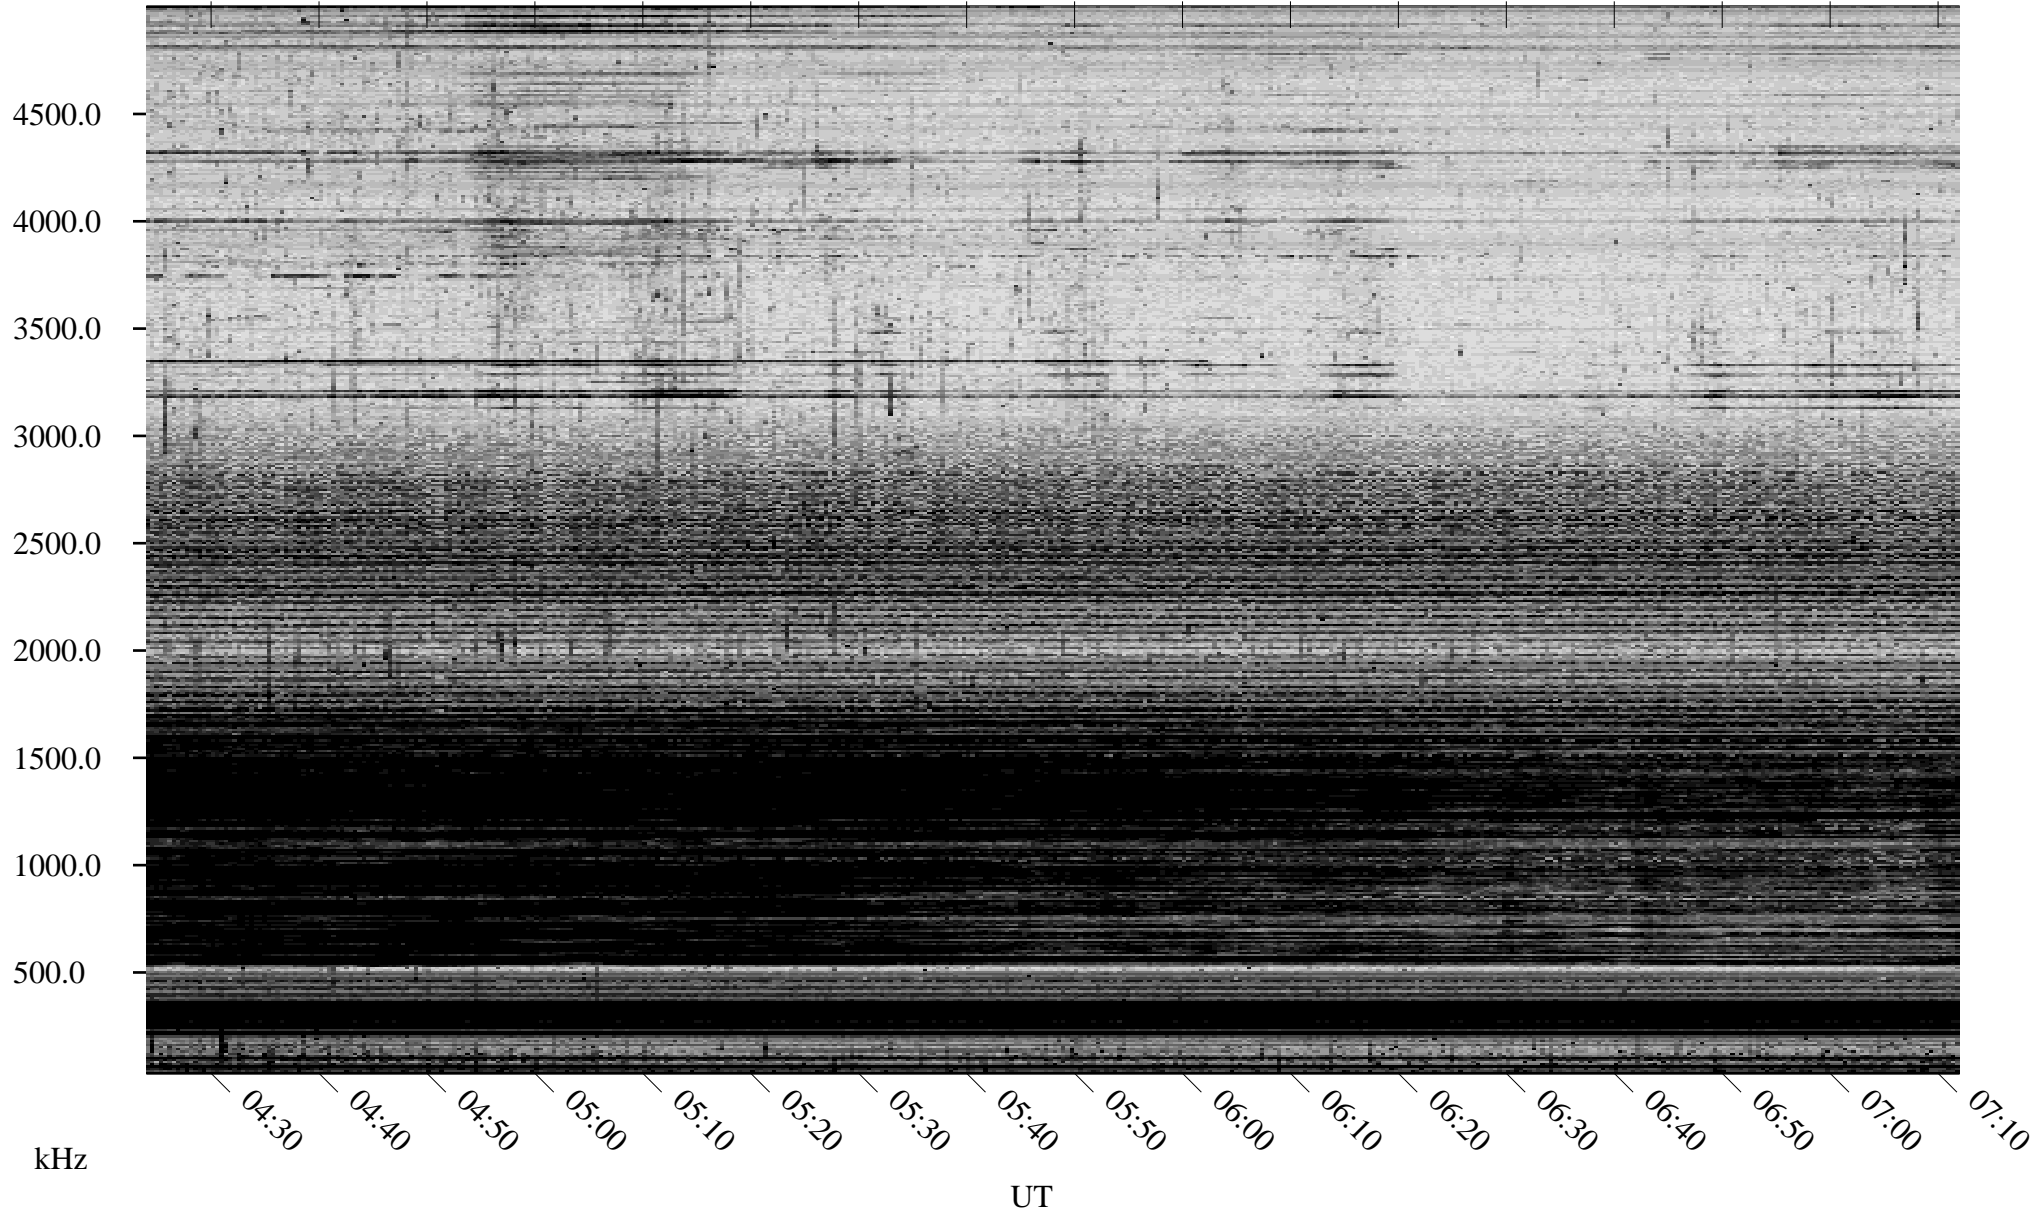

# 09/19/2005 Churchill, Manitoba

Linear Scale    Black = 161    White = 15

ch05262l.r00m max\_12

Page 2

# 09/20/2005 Churchill, Manitoba

Linear Scale    Black = 161    White = 15

ch05262l.r00m max\_12

Page 3

# 09/20/2005 Churchill, Manitoba

Linear Scale    Black = 161    White = 15

ch05262l.r00m max\_12

Page 4

# 09/20/2005 Churchill, Manitoba

Linear Scale    Black = 161    White = 15

ch05262l.r00m max\_12

Page 5