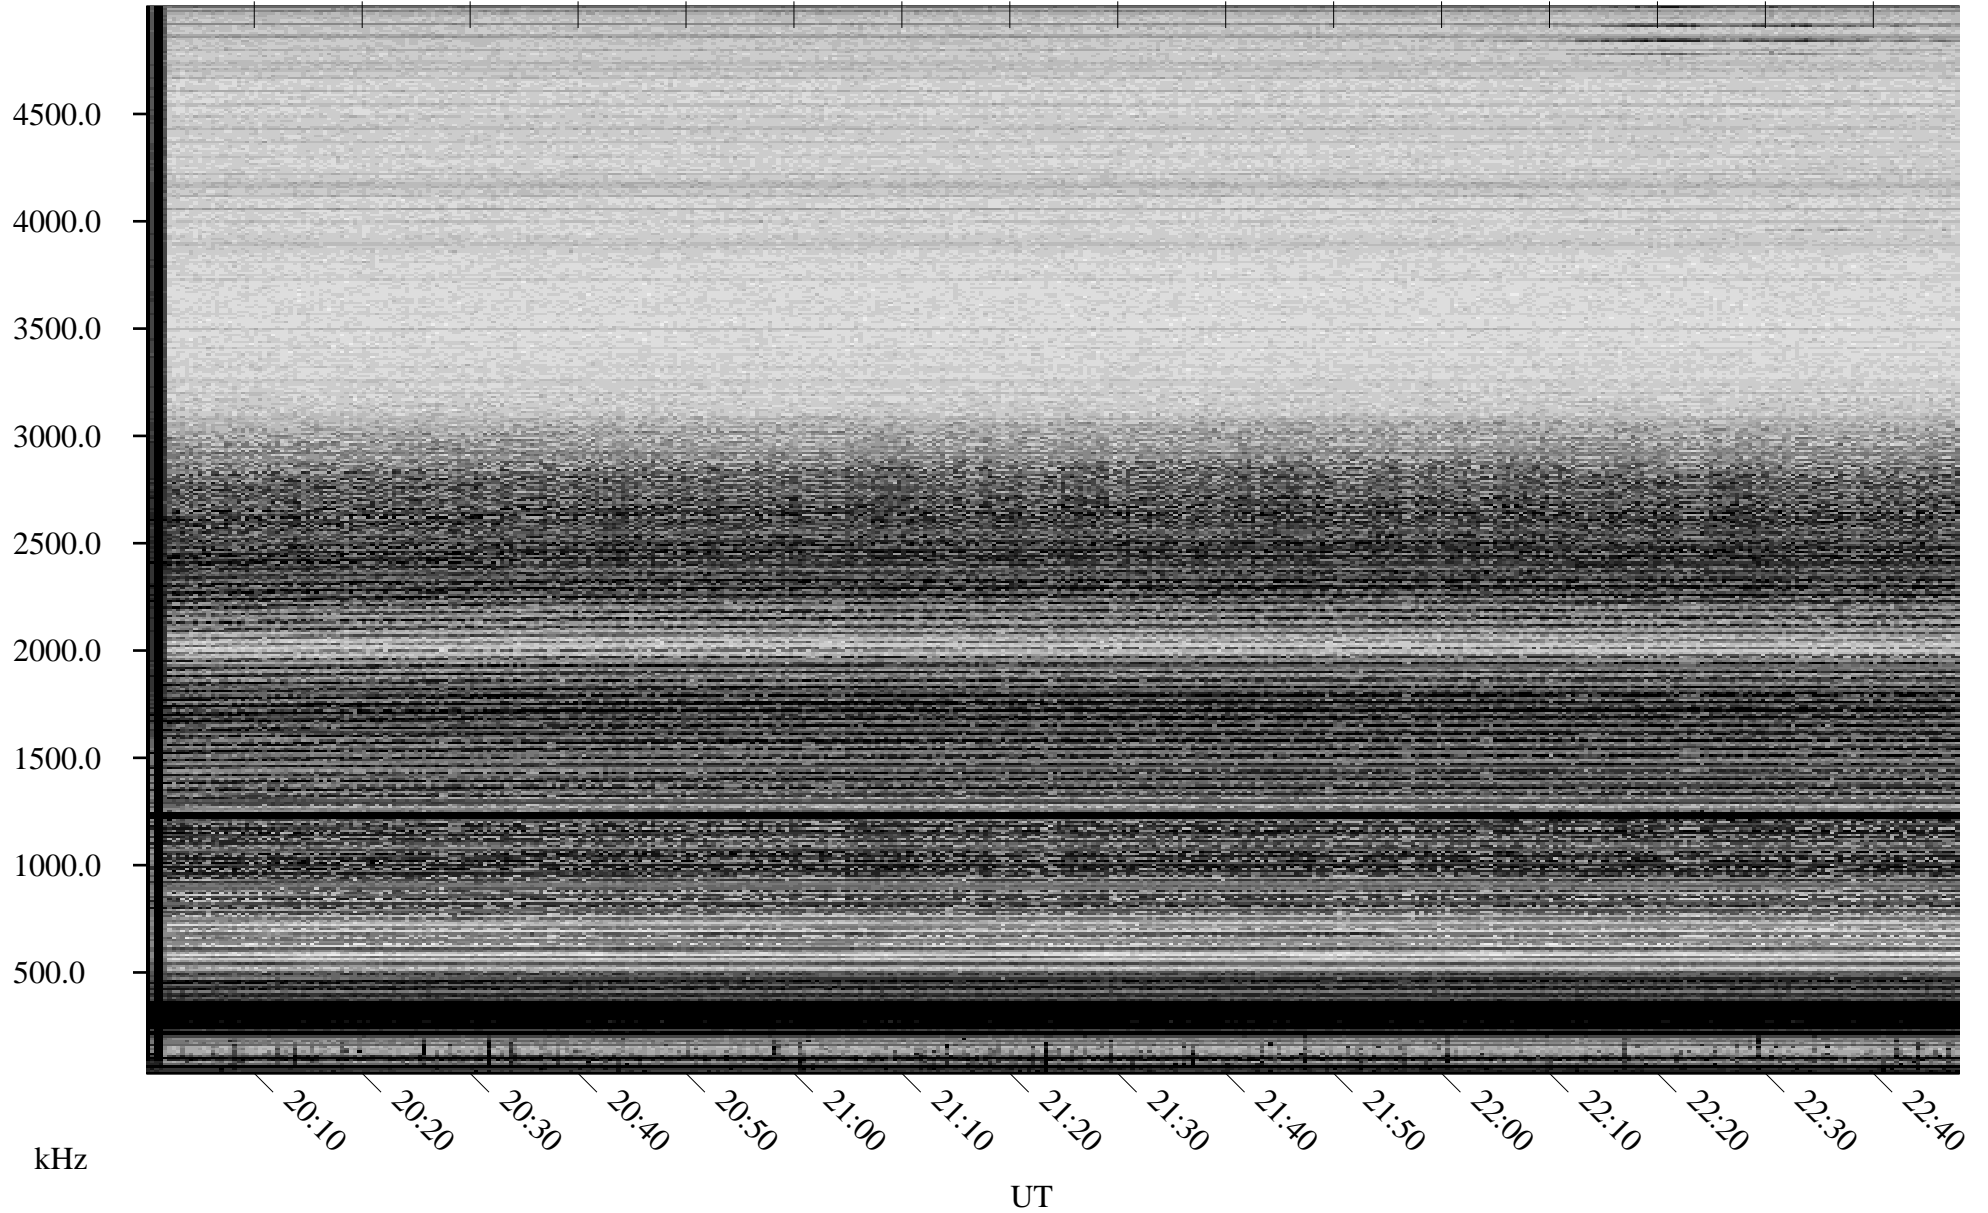

# 09/19/2005 Churchill, Manitoba

Linear Scale    Black = 161    White = 15

ch05262l.r00m max\_12

Page 1

# 09/19/2005 Churchill, Manitoba

Linear Scale    Black = 161    White = 15

ch05262l.r00m max\_12

Page 2

# 09/20/2005 Churchill, Manitoba

Linear Scale    Black = 161    White = 15

ch05262l.r00m max\_12

Page 3

# 09/20/2005 Churchill, Manitoba

Linear Scale    Black = 161    White = 15

ch05262l.r00m max\_12

Page 4