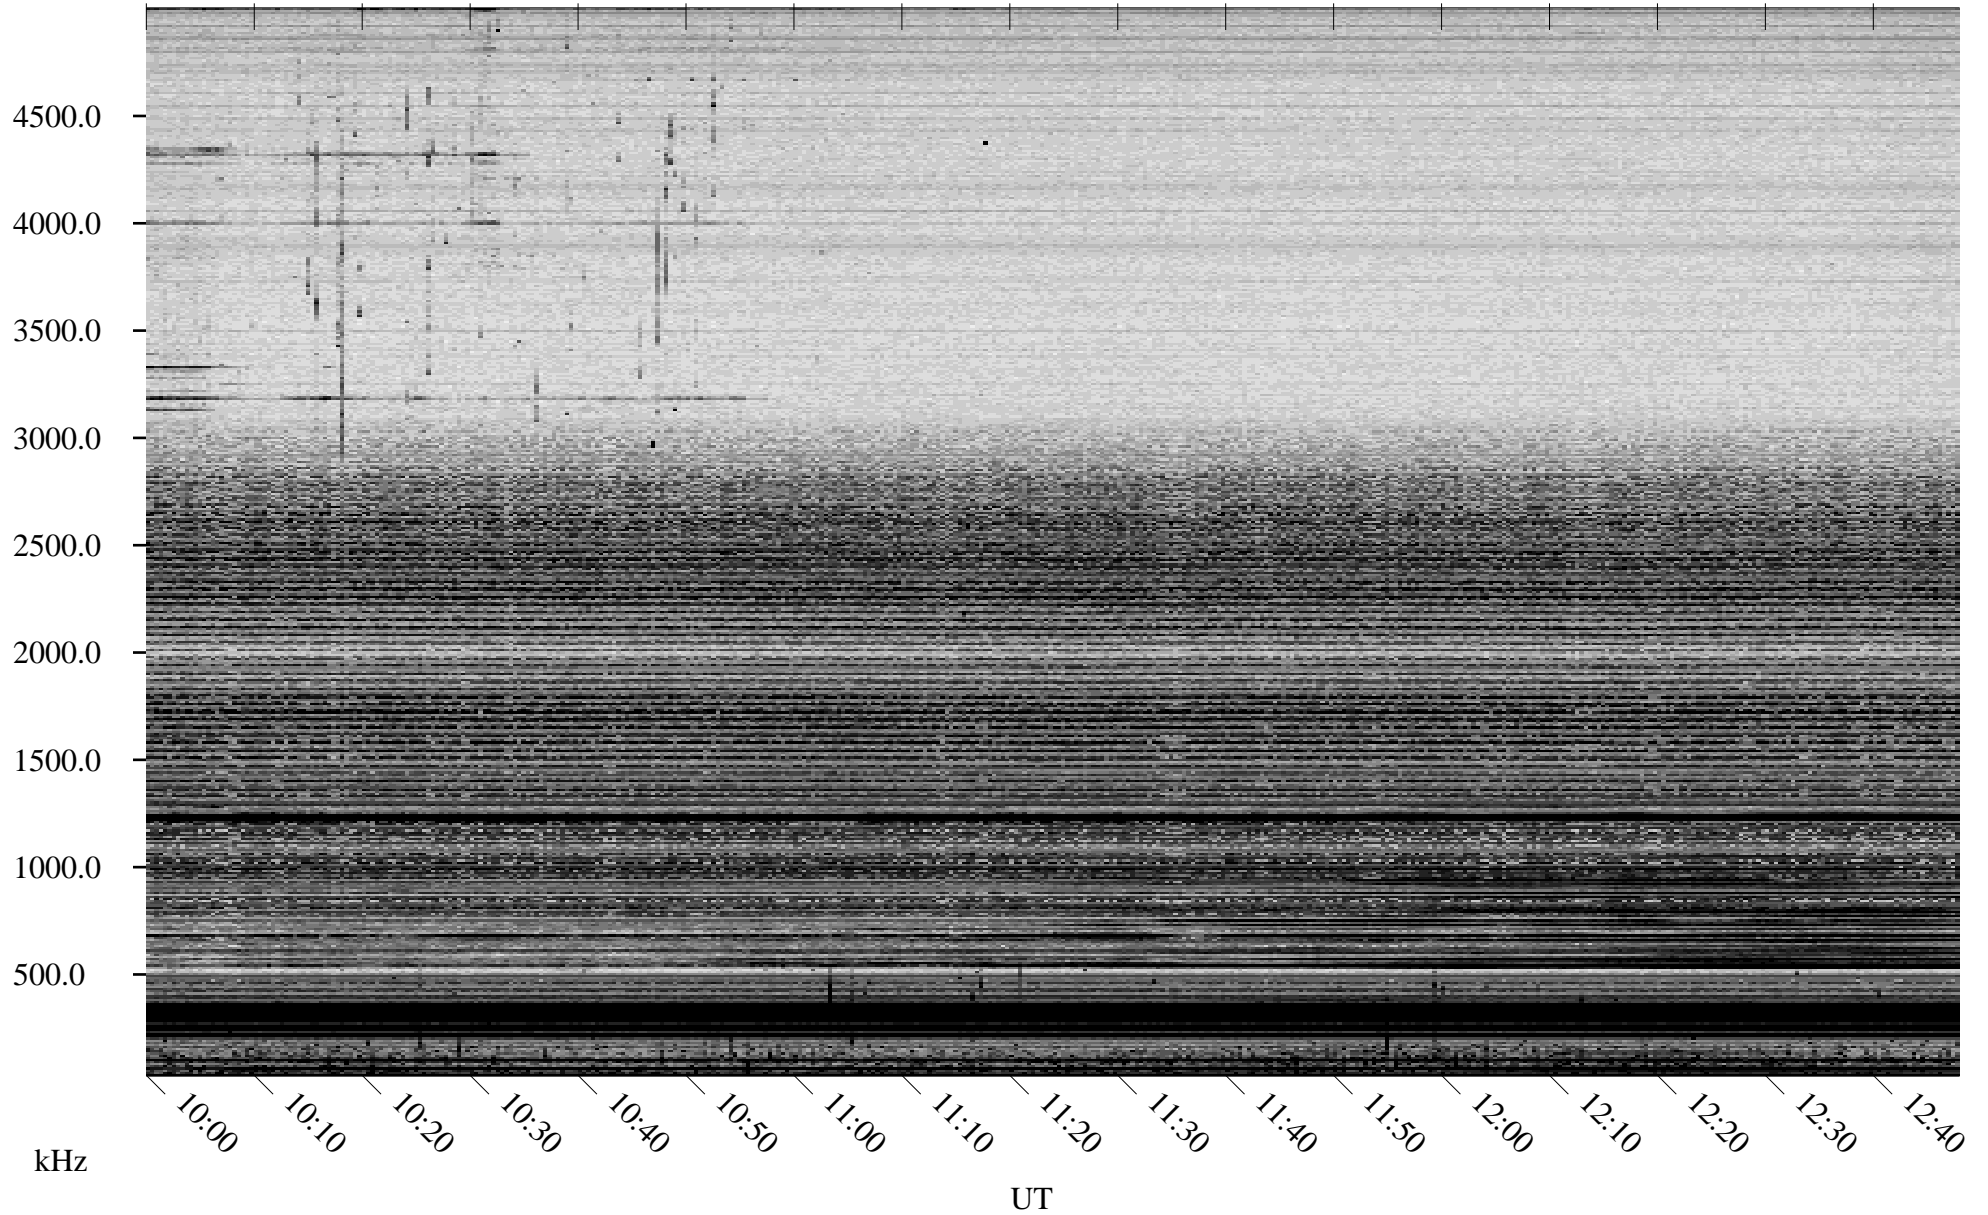

# 09/20/2005 Churchill, Manitoba

Linear Scale    Black = 161    White = 15

ch05262l.r00m max\_12

Page 4

# 09/20/2005 Churchill, Manitoba

Linear Scale    Black = 161    White = 15

ch05262l.r00m max\_12

Page 5

# 09/20/2005 Churchill, Manitoba

Linear Scale    Black = 161    White = 15

ch05262l.r00m max\_12

Page 6

09/20/2005 Churchill, Manitoba

Linear Scale Black = 161 White = 15

ch05262l.r00m max\_12

Page 7

# 09/20/2005 Churchill, Manitoba

Linear Scale    Black = 161    White = 15

ch05262l.r00m max\_12

Page 8