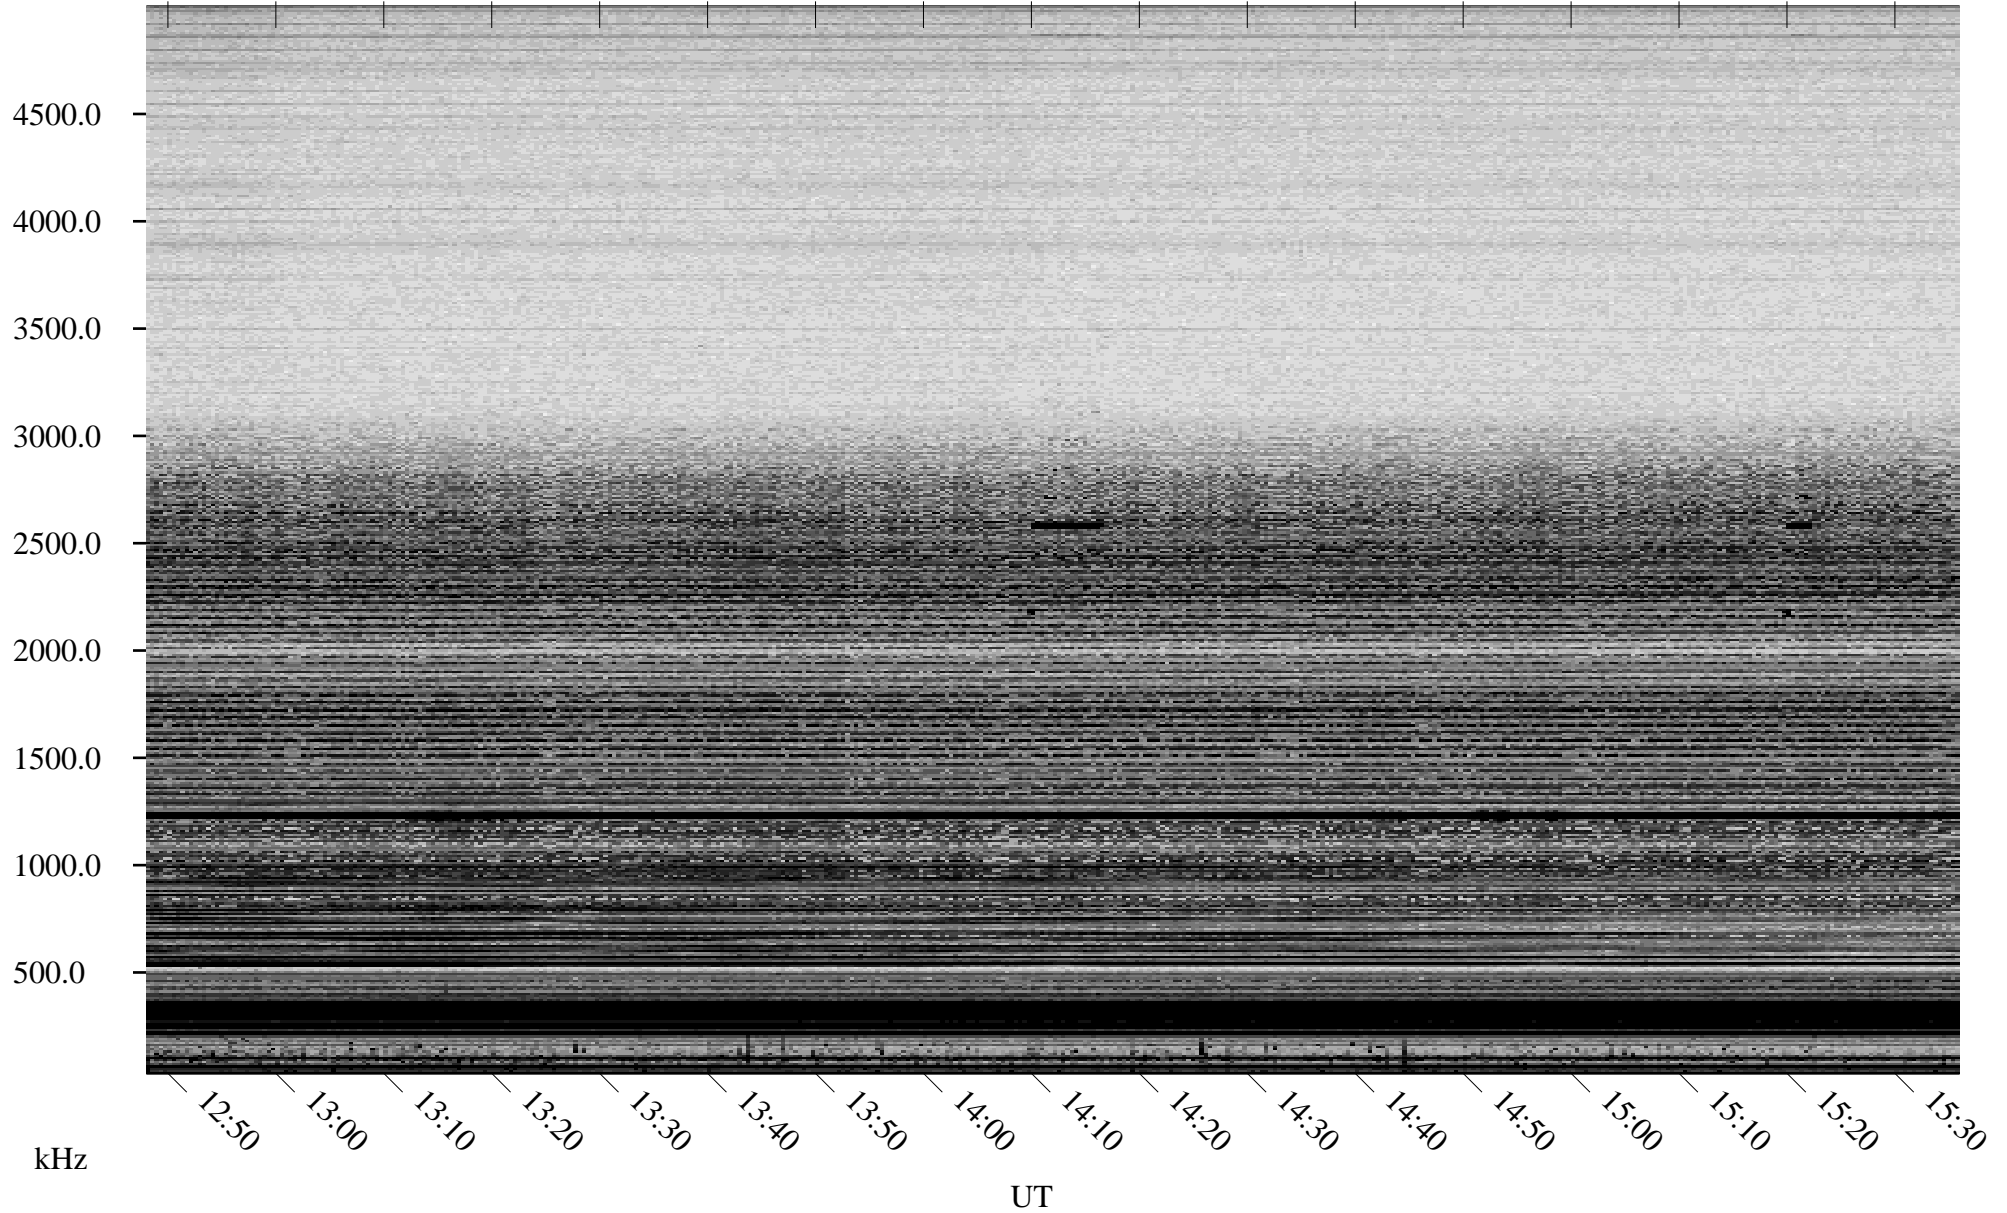

# 09/20/2005 Churchill, Manitoba

Linear Scale    Black = 161    White = 15

ch05262l.r00m max\_12

Page 4

# 09/20/2005 Churchill, Manitoba

Linear Scale    Black = 161    White = 15

ch05262l.r00m max\_12

Page 5

# 09/20/2005 Churchill, Manitoba

Linear Scale    Black = 161    White = 15

ch05262l.r00m max\_12

Page 6

09/20/2005 Churchill, Manitoba

Linear Scale Black = 161 White = 15

ch05262l.r00m max\_12

Page 7

# 09/20/2005 Churchill, Manitoba

Linear Scale    Black = 161    White = 15

ch05262l.r00m max\_12

Page 8