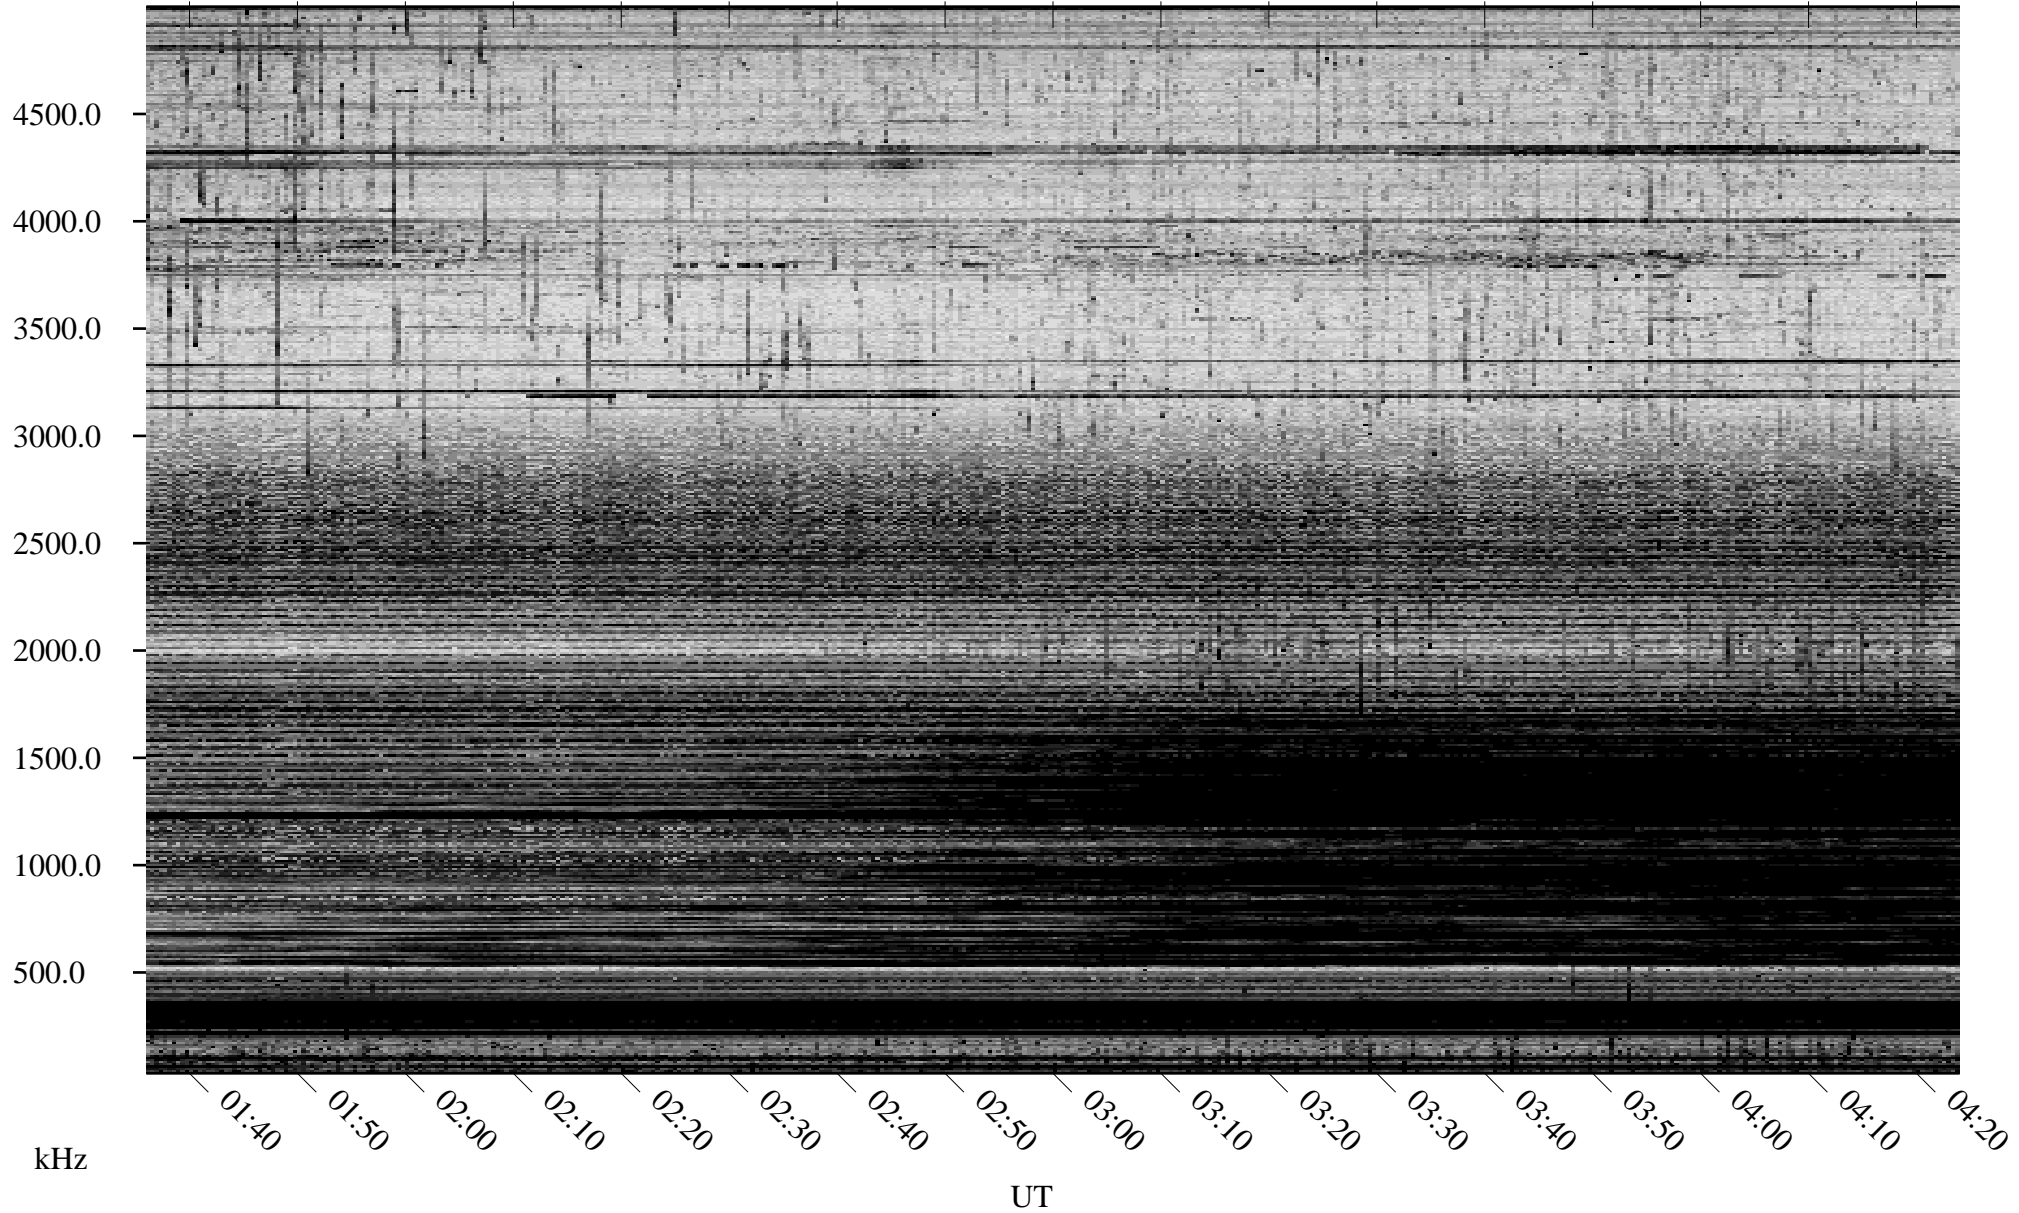

# 09/19/2005 Churchill, Manitoba

Linear Scale    Black = 161    White = 15

ch05262l.r00m max\_12

Page 1

# 09/19/2005 Churchill, Manitoba

Linear Scale    Black = 161    White = 15

ch05262l.r00m max\_12

Page 2

# 09/20/2005 Churchill, Manitoba

Linear Scale    Black = 161    White = 15

ch05262l.r00m max\_12

Page 3

# 09/20/2005 Churchill, Manitoba

Linear Scale    Black = 161    White = 15

ch05262l.r00m max\_12

Page 4