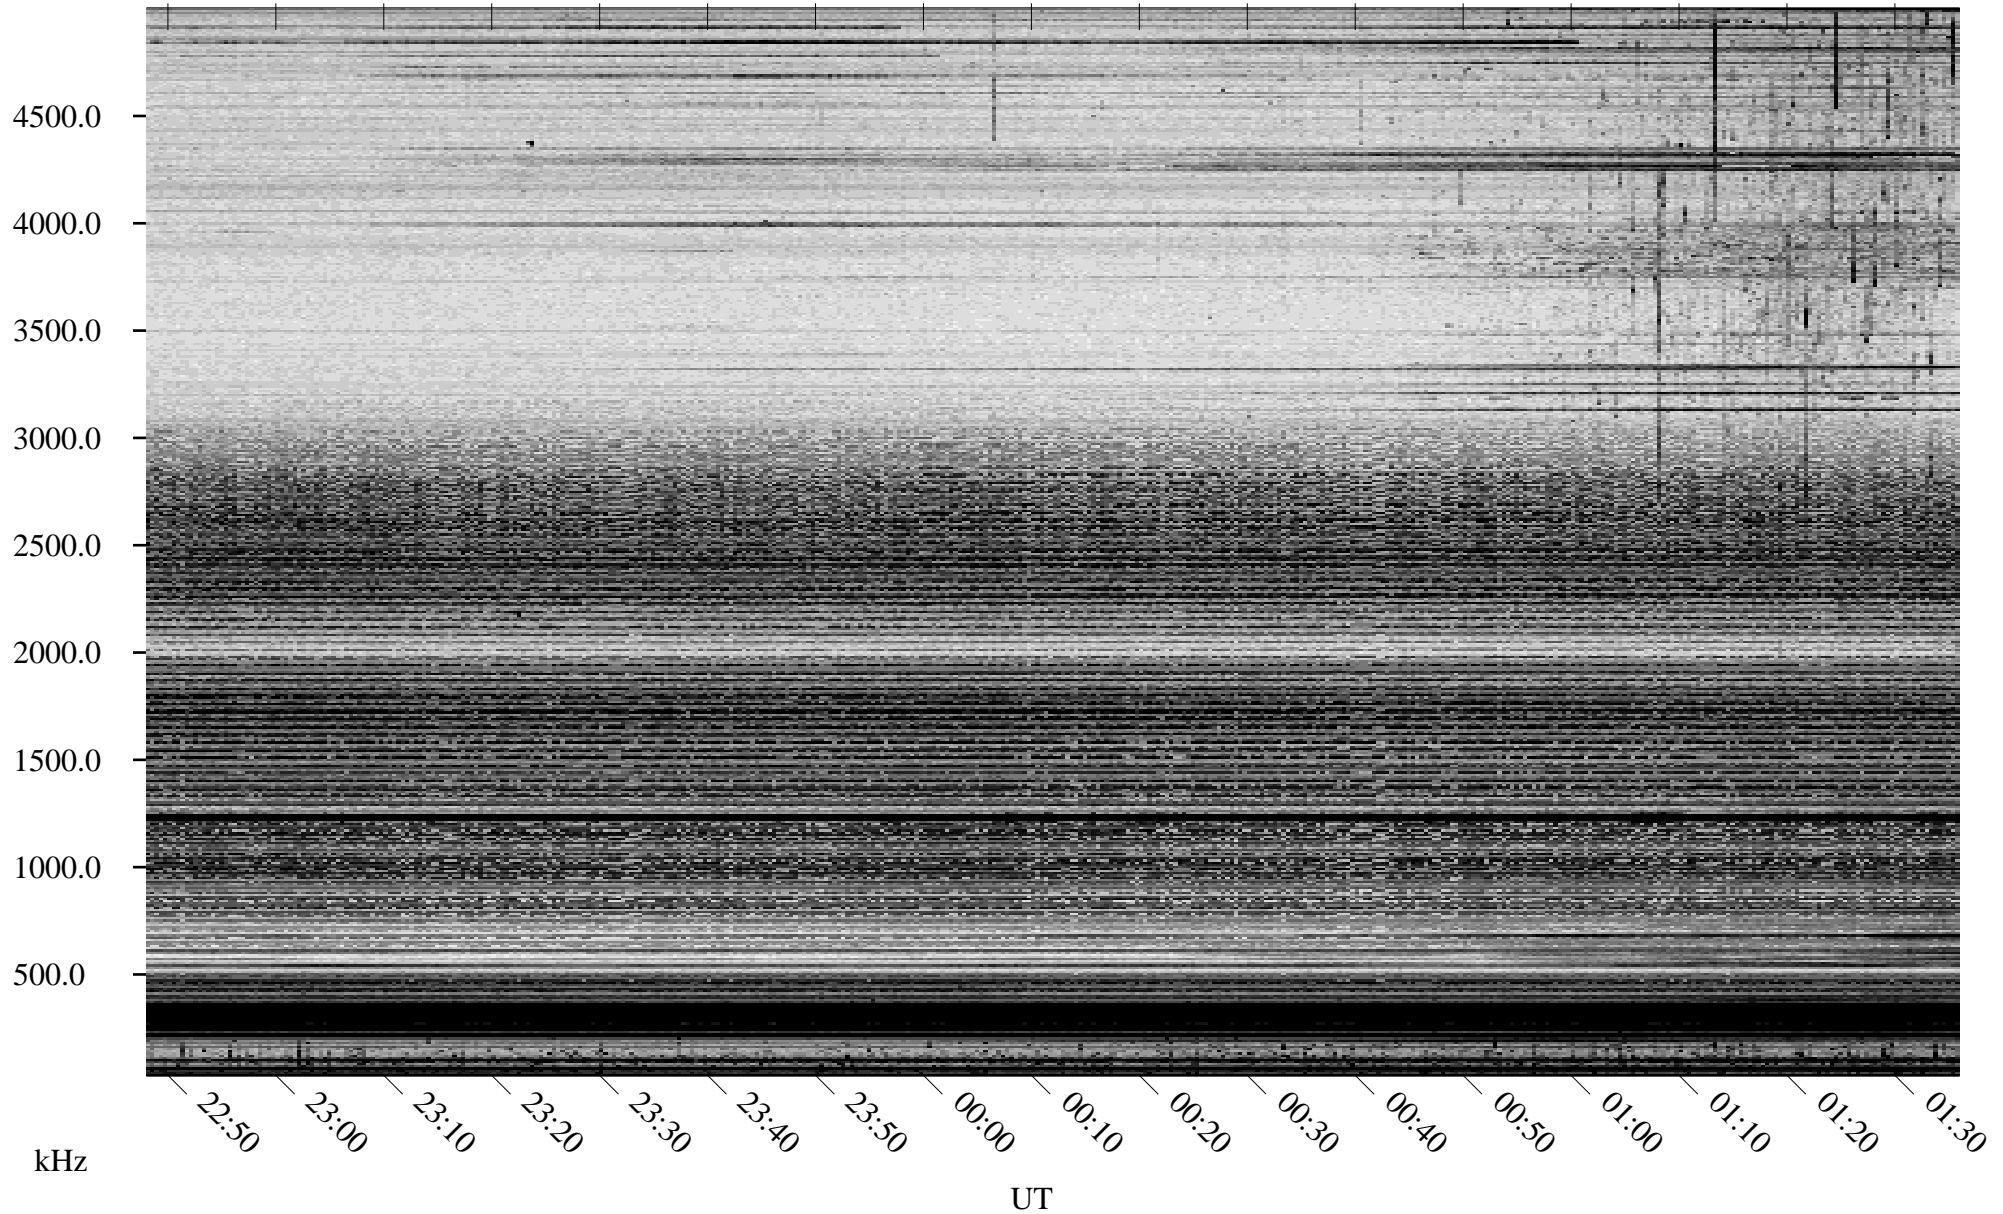

# 09/19/2005 Churchill, Manitoba

Linear Scale    Black = 161    White = 15

ch05262l.r00m max\_12

Page 1

# 09/19/2005 Churchill, Manitoba

Linear Scale    Black = 161    White = 15

ch05262l.r00m max\_12

Page 2

# 09/20/2005 Churchill, Manitoba

Linear Scale    Black = 161    White = 15

ch05262l.r00m max\_12

Page 3

# 09/20/2005 Churchill, Manitoba

Linear Scale    Black = 161    White = 15

ch05262l.r00m max\_12

Page 4