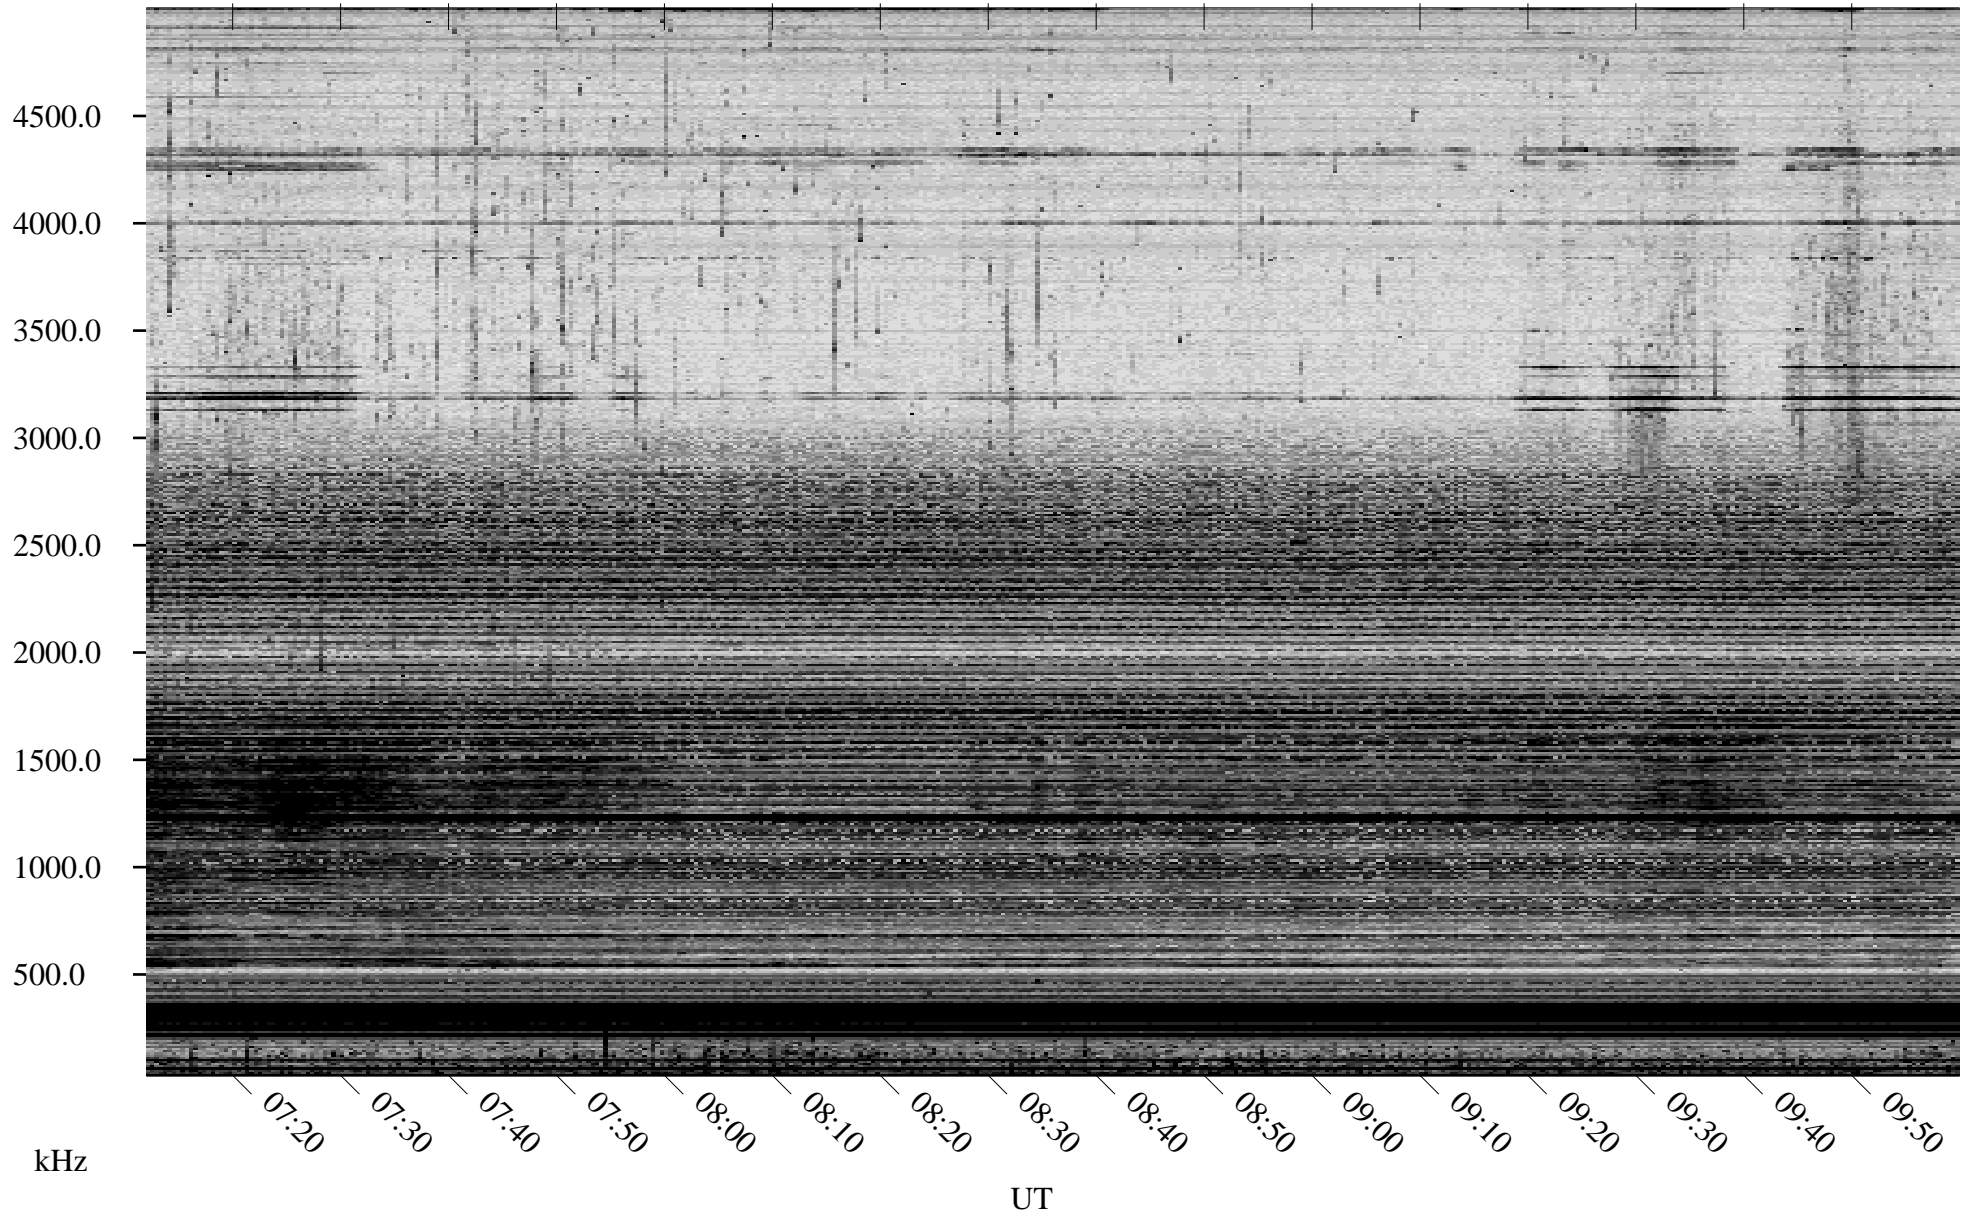

# 09/20/2005 Churchill, Manitoba

Linear Scale    Black = 161    White = 15

ch05262l.r00m max\_12

Page 3

# 09/20/2005 Churchill, Manitoba

Linear Scale    Black = 161    White = 15

ch05262l.r00m max\_12

Page 4

# 09/20/2005 Churchill, Manitoba

Linear Scale    Black = 161    White = 15

ch05262l.r00m max\_12

Page 5

# 09/20/2005 Churchill, Manitoba

Linear Scale    Black = 161    White = 15

ch05262l.r00m max\_12

Page 6

09/20/2005 Churchill, Manitoba

Linear Scale Black = 161 White = 15

ch05262l.r00m max\_12

Page 7