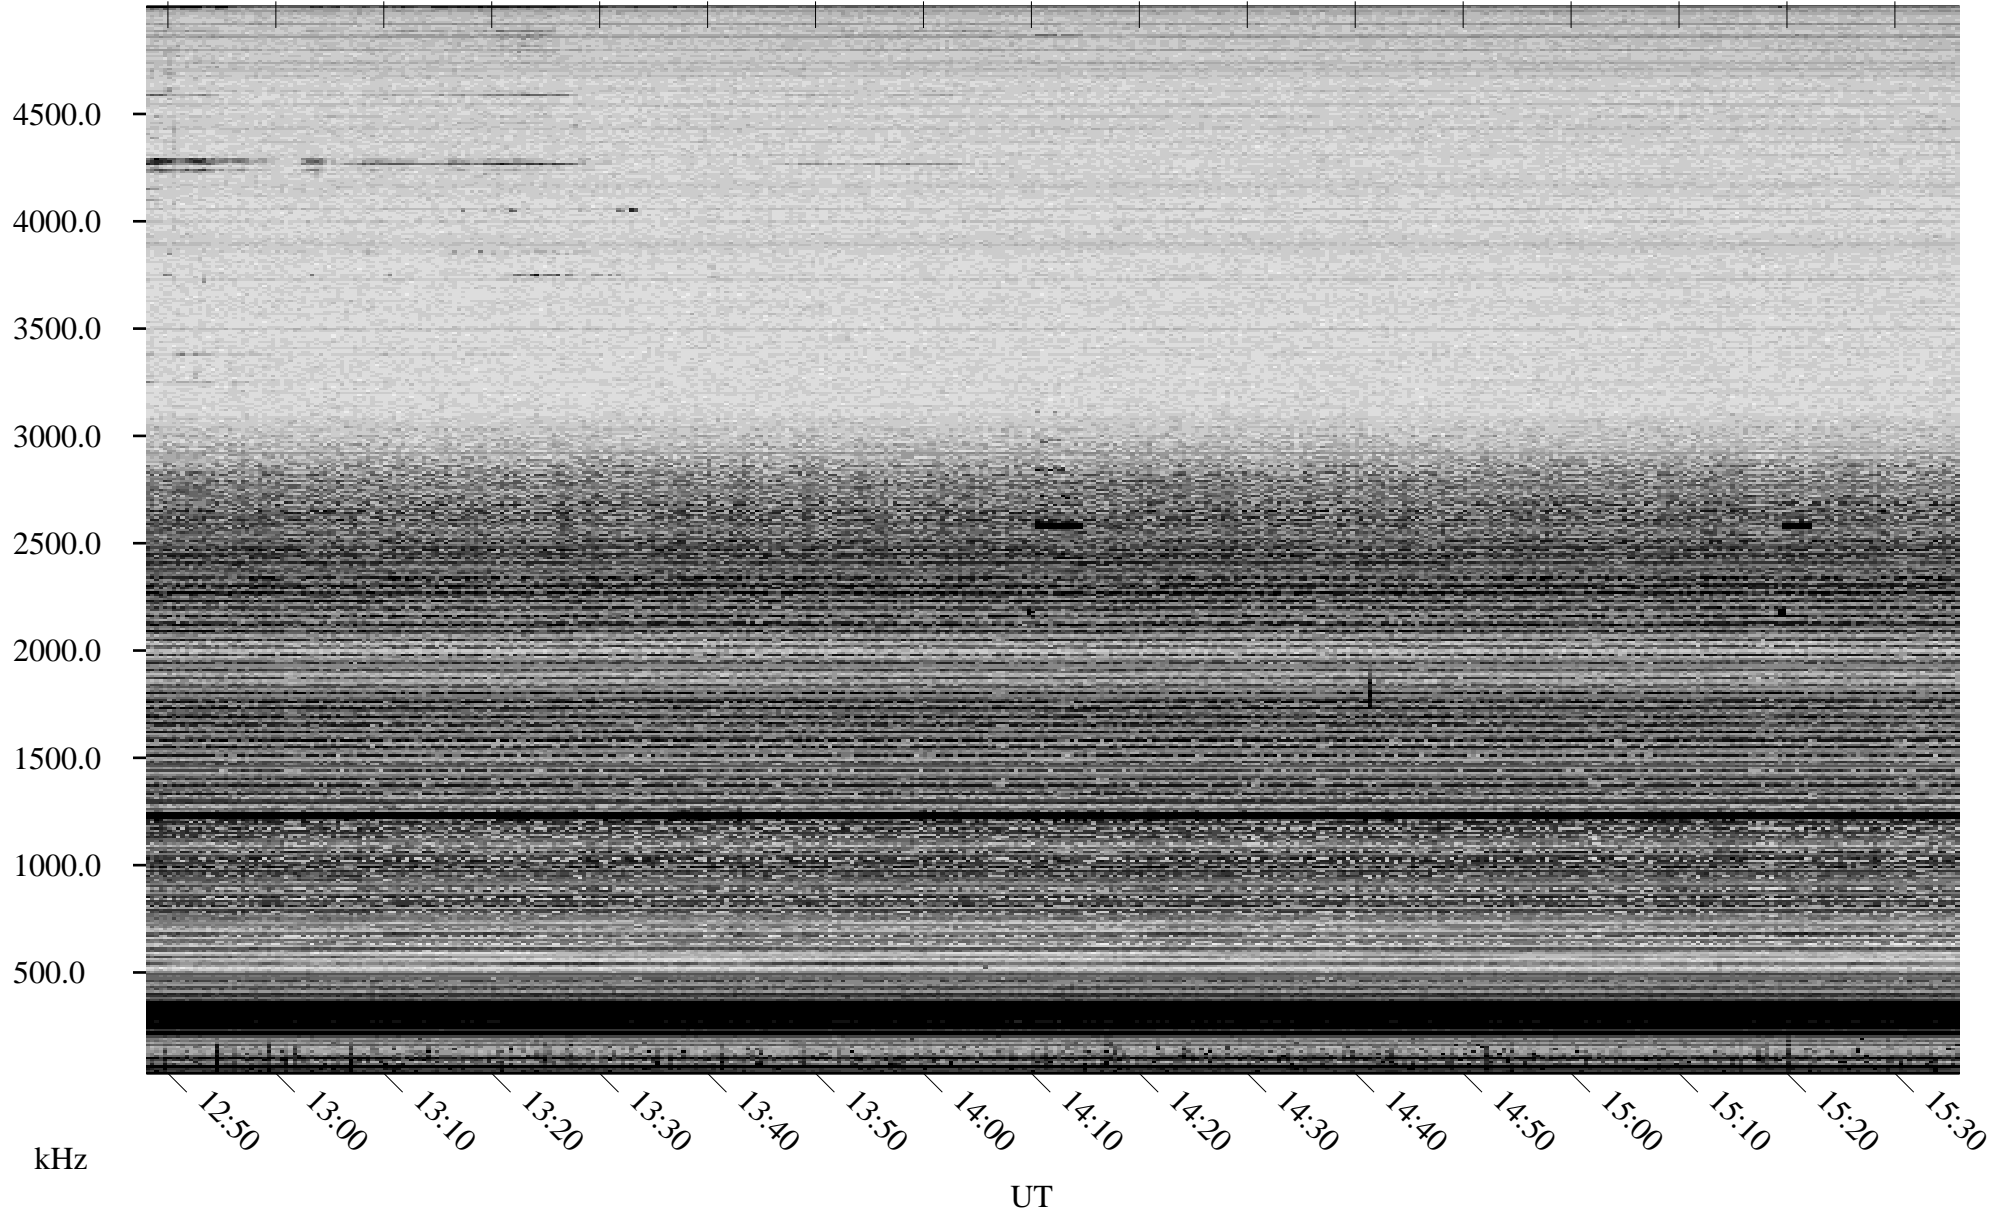

09/20/2005 Churchill, Manitoba

Linear Scale Black = 161 White = 15

ch05263l.r00m max_12

Page 1

09/20/2005 Churchill, Manitoba

Linear Scale Black = 161 White = 15

ch05263l.r00m max_12

Page 2

09/21/2005 Churchill, Manitoba

Linear Scale Black = 161 White = 15

ch05263l.r00m max_12

Page 3

09/21/2005 Churchill, Manitoba

Linear Scale Black = 161 White = 15

ch05263l.r00m max_12

Page 4

09/21/2005 Churchill, Manitoba

Linear Scale Black = 161 White = 15

ch05263l.r00m max_12

Page 5

09/21/2005 Churchill, Manitoba

Linear Scale Black = 161 White = 15

ch05263l.r00m max_12

Page 6

09/21/2005 Churchill, Manitoba

Linear Scale Black = 161 White = 15

ch05263l.r00m max_12

Page 7

09/21/2005 Churchill, Manitoba

Linear Scale Black = 161 White = 15

ch05263l.r00m max_12

Page 8