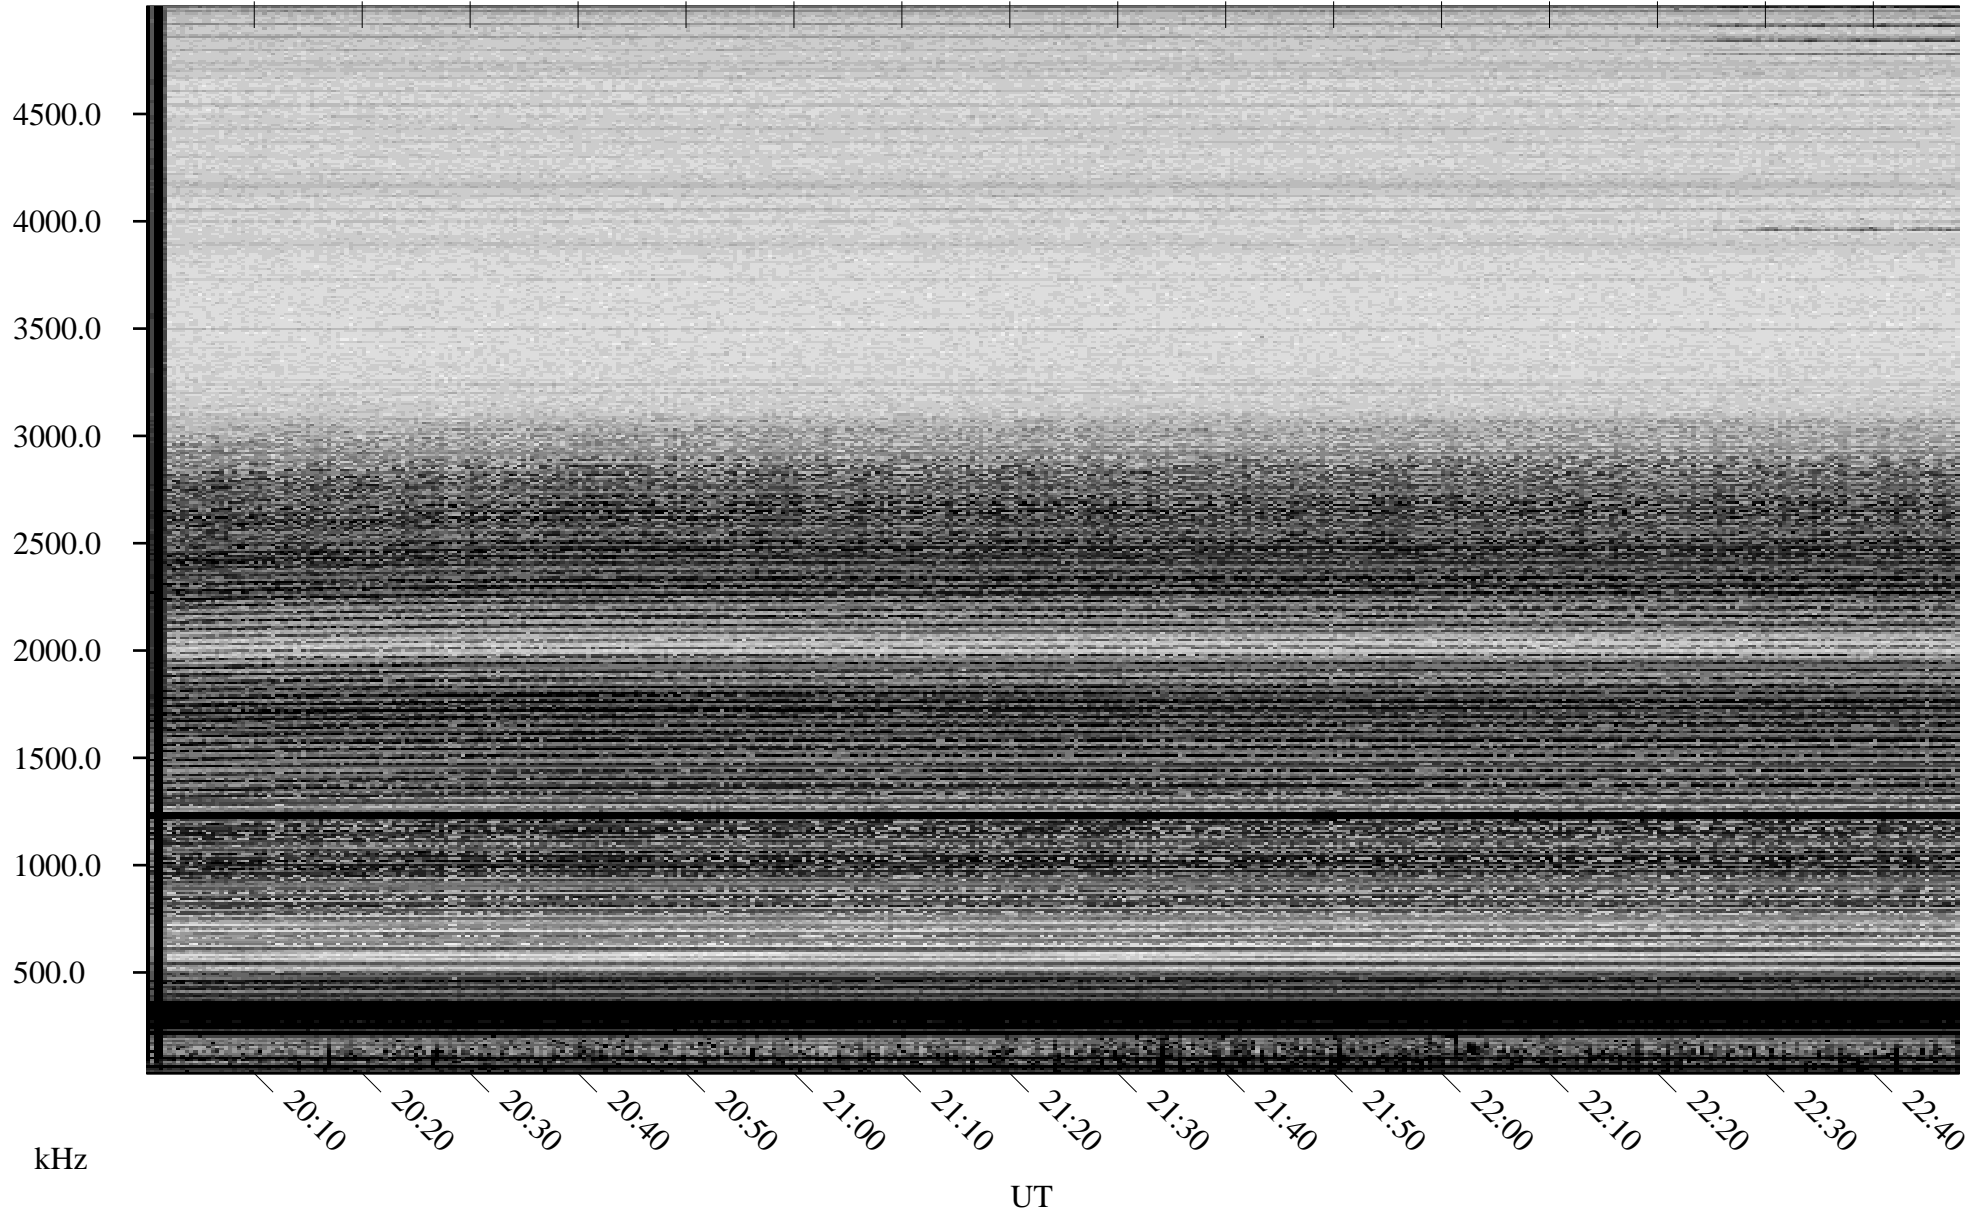

09/20/2005 Churchill, Manitoba

Linear Scale Black = 161 White = 15

ch05263l.r00m max_12

Page 1

09/20/2005 Churchill, Manitoba

Linear Scale Black = 161 White = 15

ch05263l.r00m max_12

Page 2

09/21/2005 Churchill, Manitoba

Linear Scale Black = 161 White = 15

ch05263l.r00m max_12

Page 3

09/21/2005 Churchill, Manitoba

Linear Scale Black = 161 White = 15

ch05263l.r00m max_12

Page 4

09/21/2005 Churchill, Manitoba

Linear Scale Black = 161 White = 15

ch05263l.r00m max_12

Page 5

09/21/2005 Churchill, Manitoba

Linear Scale Black = 161 White = 15

ch05263l.r00m max_12

Page 6

09/21/2005 Churchill, Manitoba

Linear Scale Black = 161 White = 15

ch05263l.r00m max_12

Page 7

09/21/2005 Churchill, Manitoba

Linear Scale Black = 161 White = 15

ch05263l.r00m max_12

Page 8