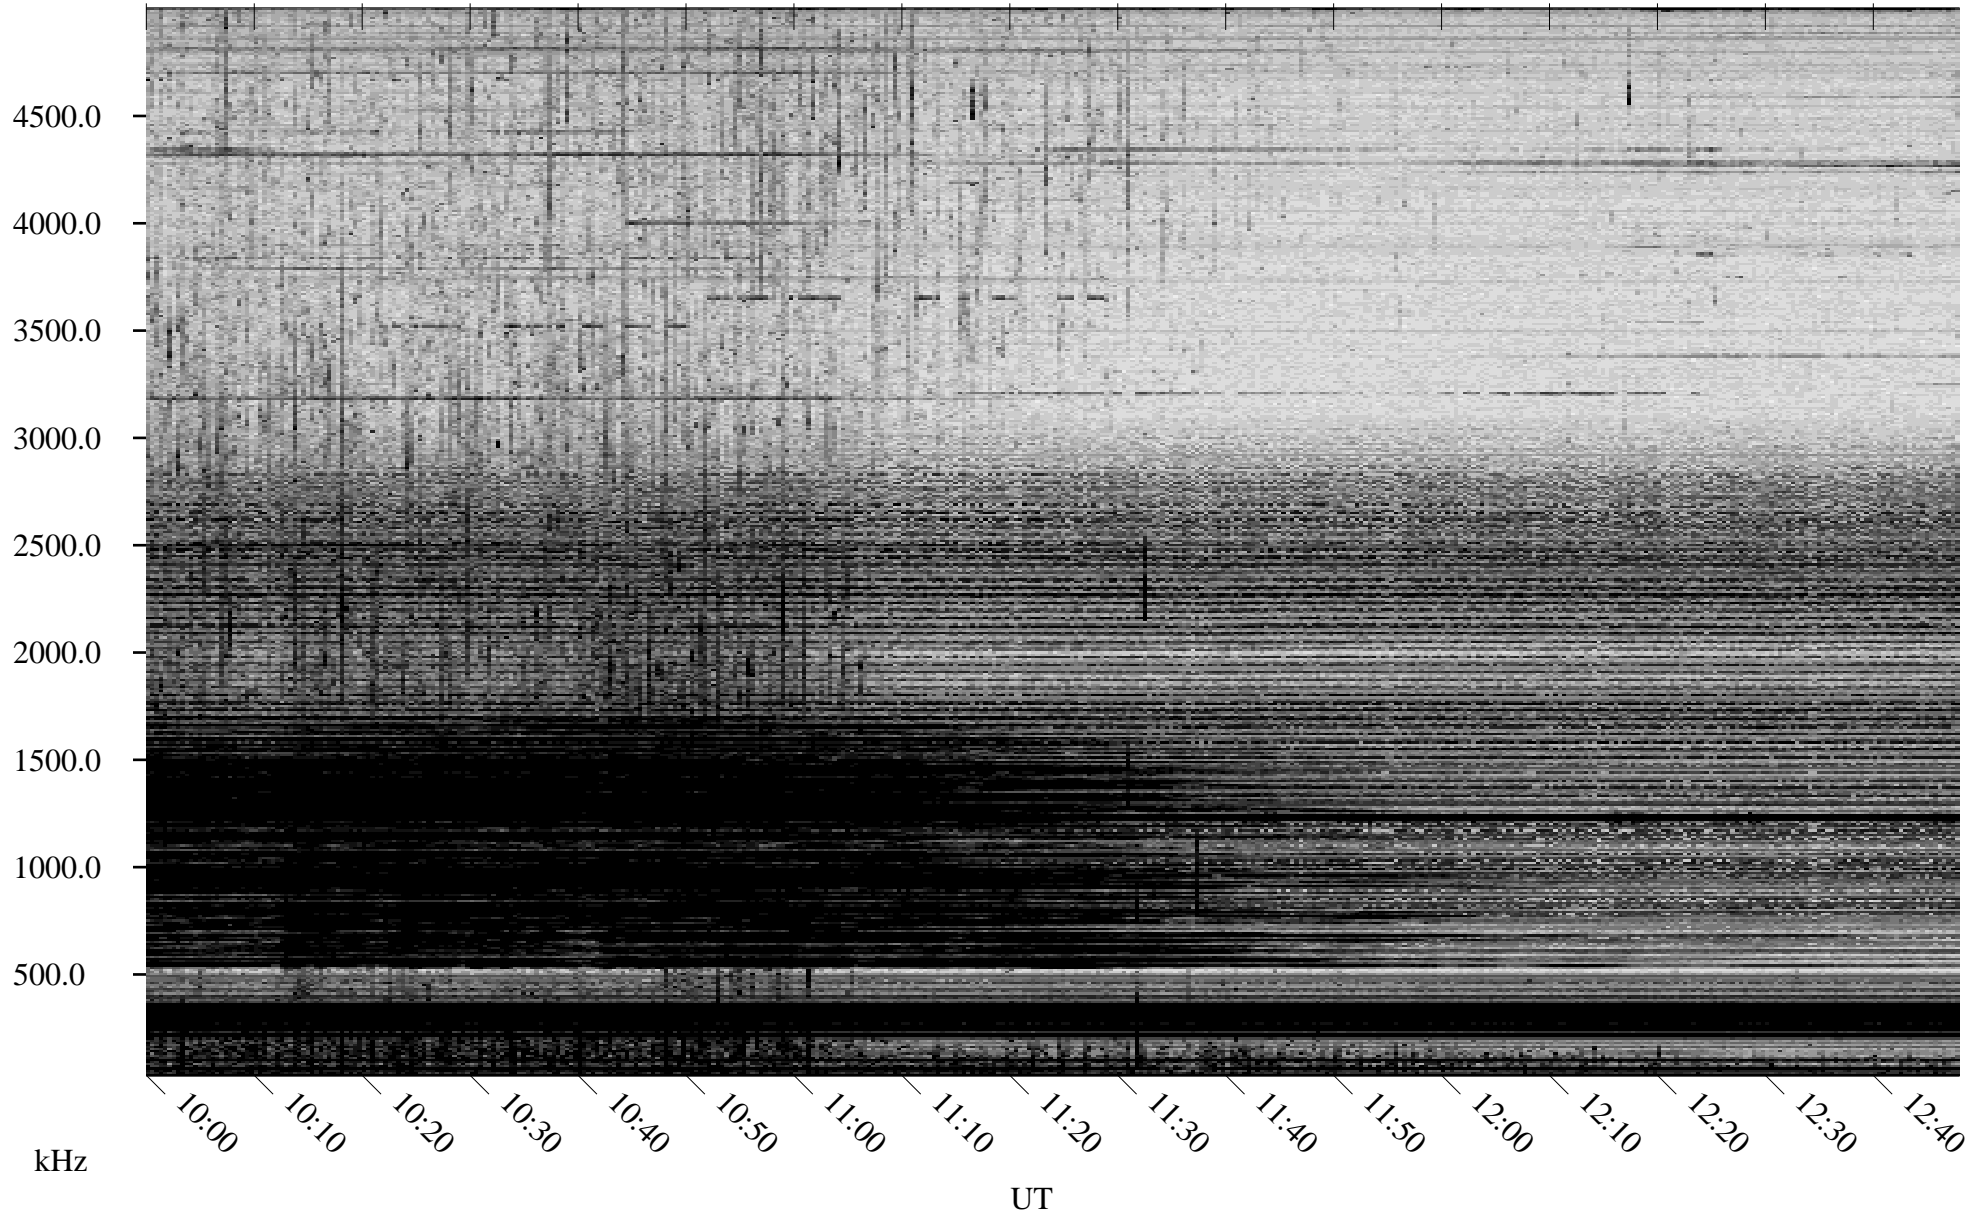

09/20/2005 Churchill, Manitoba

Linear Scale Black = 161 White = 15

ch05263l.r00m max_12

Page 1

09/20/2005 Churchill, Manitoba

Linear Scale Black = 161 White = 15

ch05263l.r00m max_12

Page 2

09/21/2005 Churchill, Manitoba

Linear Scale Black = 161 White = 15

ch05263l.r00m max_12

Page 3

09/21/2005 Churchill, Manitoba

Linear Scale Black = 161 White = 15

ch05263l.r00m max_12

Page 4

09/21/2005 Churchill, Manitoba

Linear Scale Black = 161 White = 15

ch05263l.r00m max_12

Page 5

09/21/2005 Churchill, Manitoba

Linear Scale Black = 161 White = 15

ch05263l.r00m max_12

Page 6

09/21/2005 Churchill, Manitoba

Linear Scale Black = 161 White = 15

ch05263l.r00m max_12

Page 7

09/21/2005 Churchill, Manitoba

Linear Scale Black = 161 White = 15

ch05263l.r00m max_12

Page 8