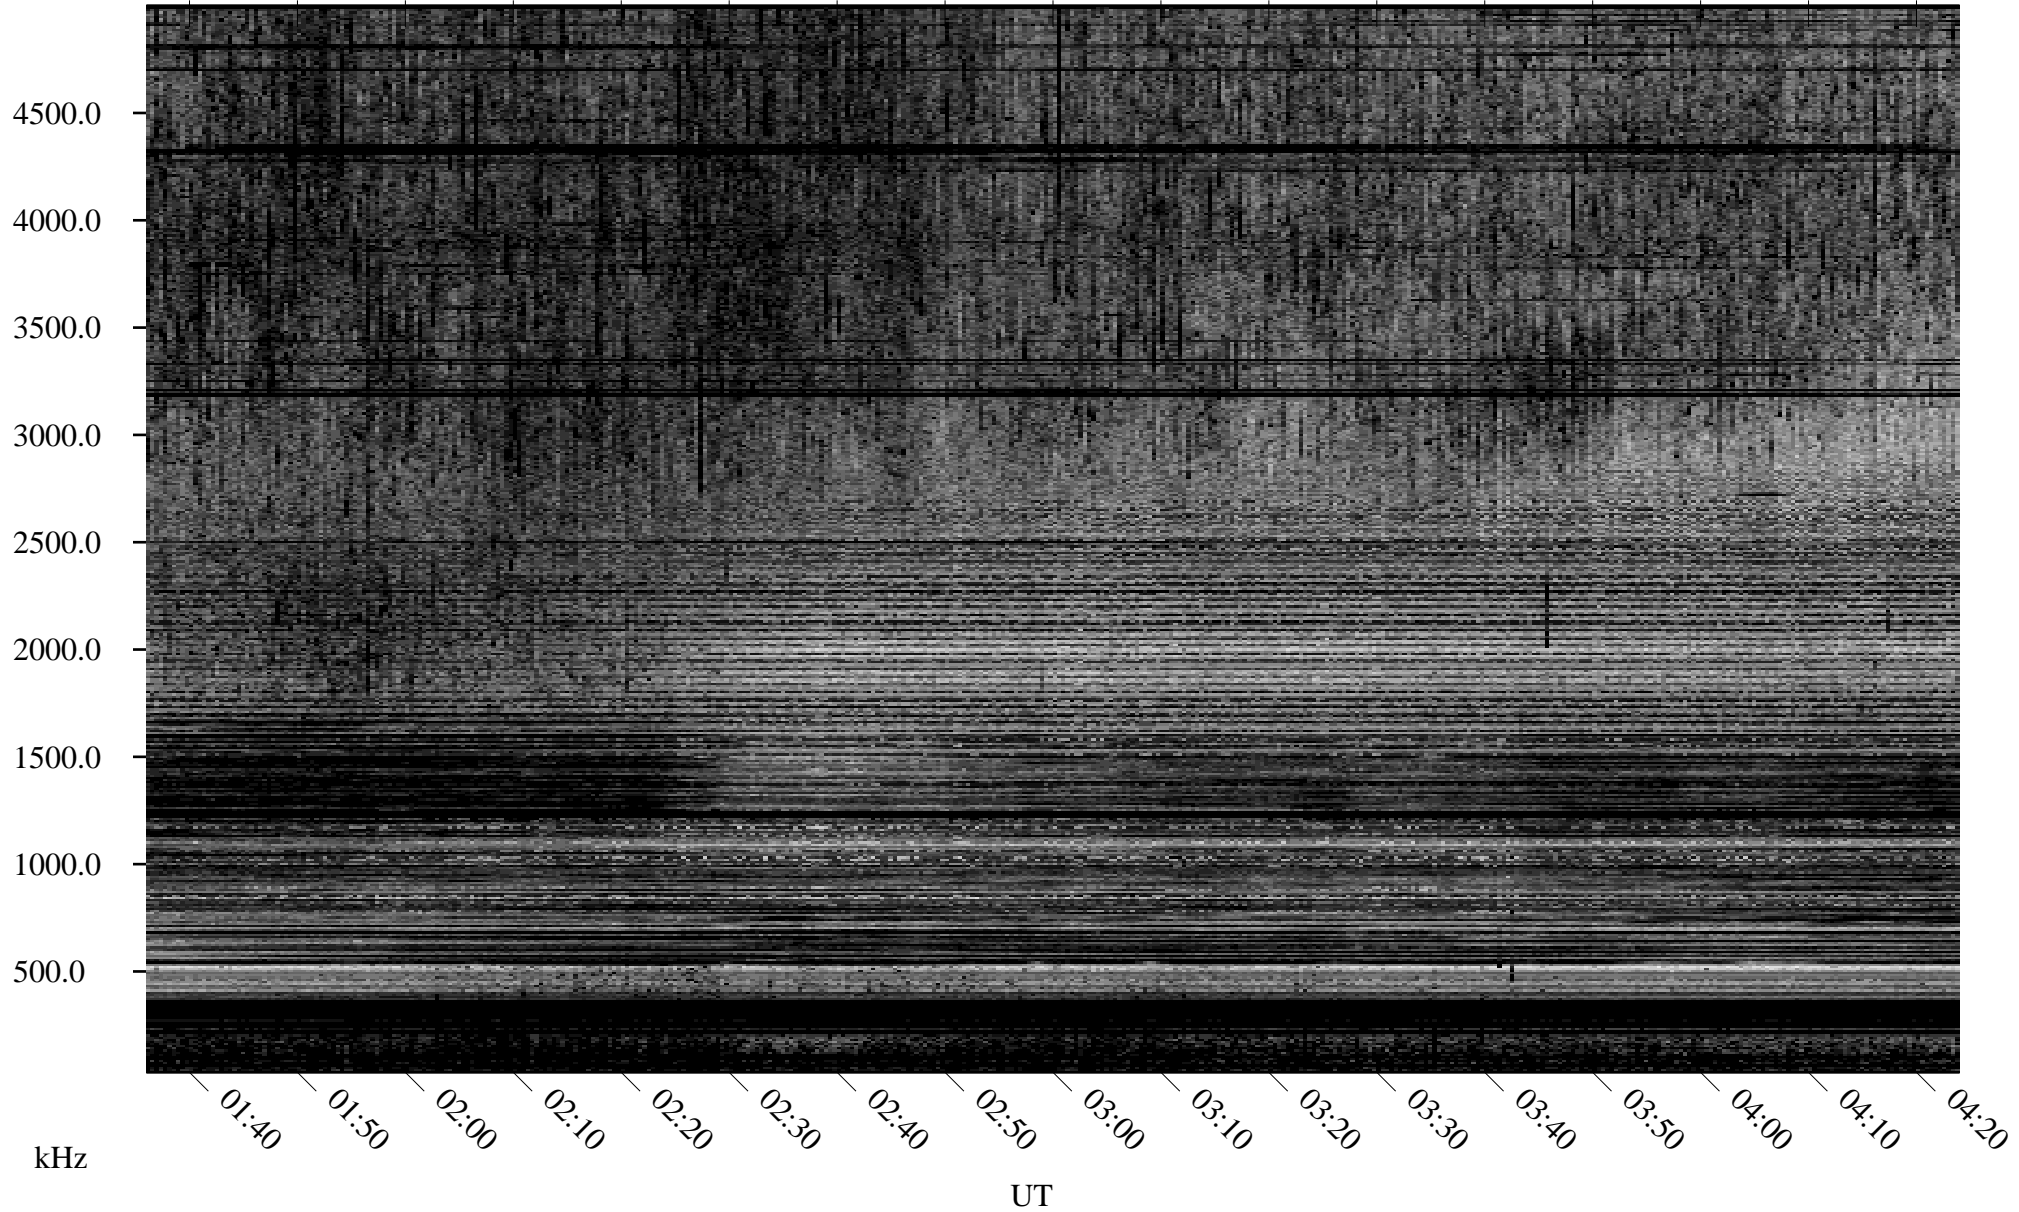

09/20/2005 Churchill, Manitoba

Linear Scale Black = 161 White = 15

ch05263l.r00m max_12

Page 1

09/20/2005 Churchill, Manitoba

Linear Scale Black = 161 White = 15

ch05263l.r00m max_12

Page 2

09/21/2005 Churchill, Manitoba

Linear Scale Black = 161 White = 15

ch05263l.r00m max_12

Page 3

09/21/2005 Churchill, Manitoba

Linear Scale Black = 161 White = 15

ch05263l.r00m max_12

Page 4

09/21/2005 Churchill, Manitoba

Linear Scale Black = 161 White = 15

ch05263l.r00m max_12

Page 5

09/21/2005 Churchill, Manitoba

Linear Scale Black = 161 White = 15

ch05263l.r00m max_12

Page 6

09/21/2005 Churchill, Manitoba

Linear Scale Black = 161 White = 15

ch05263l.r00m max_12

Page 7

09/21/2005 Churchill, Manitoba

Linear Scale Black = 161 White = 15

ch05263l.r00m max_12

Page 8