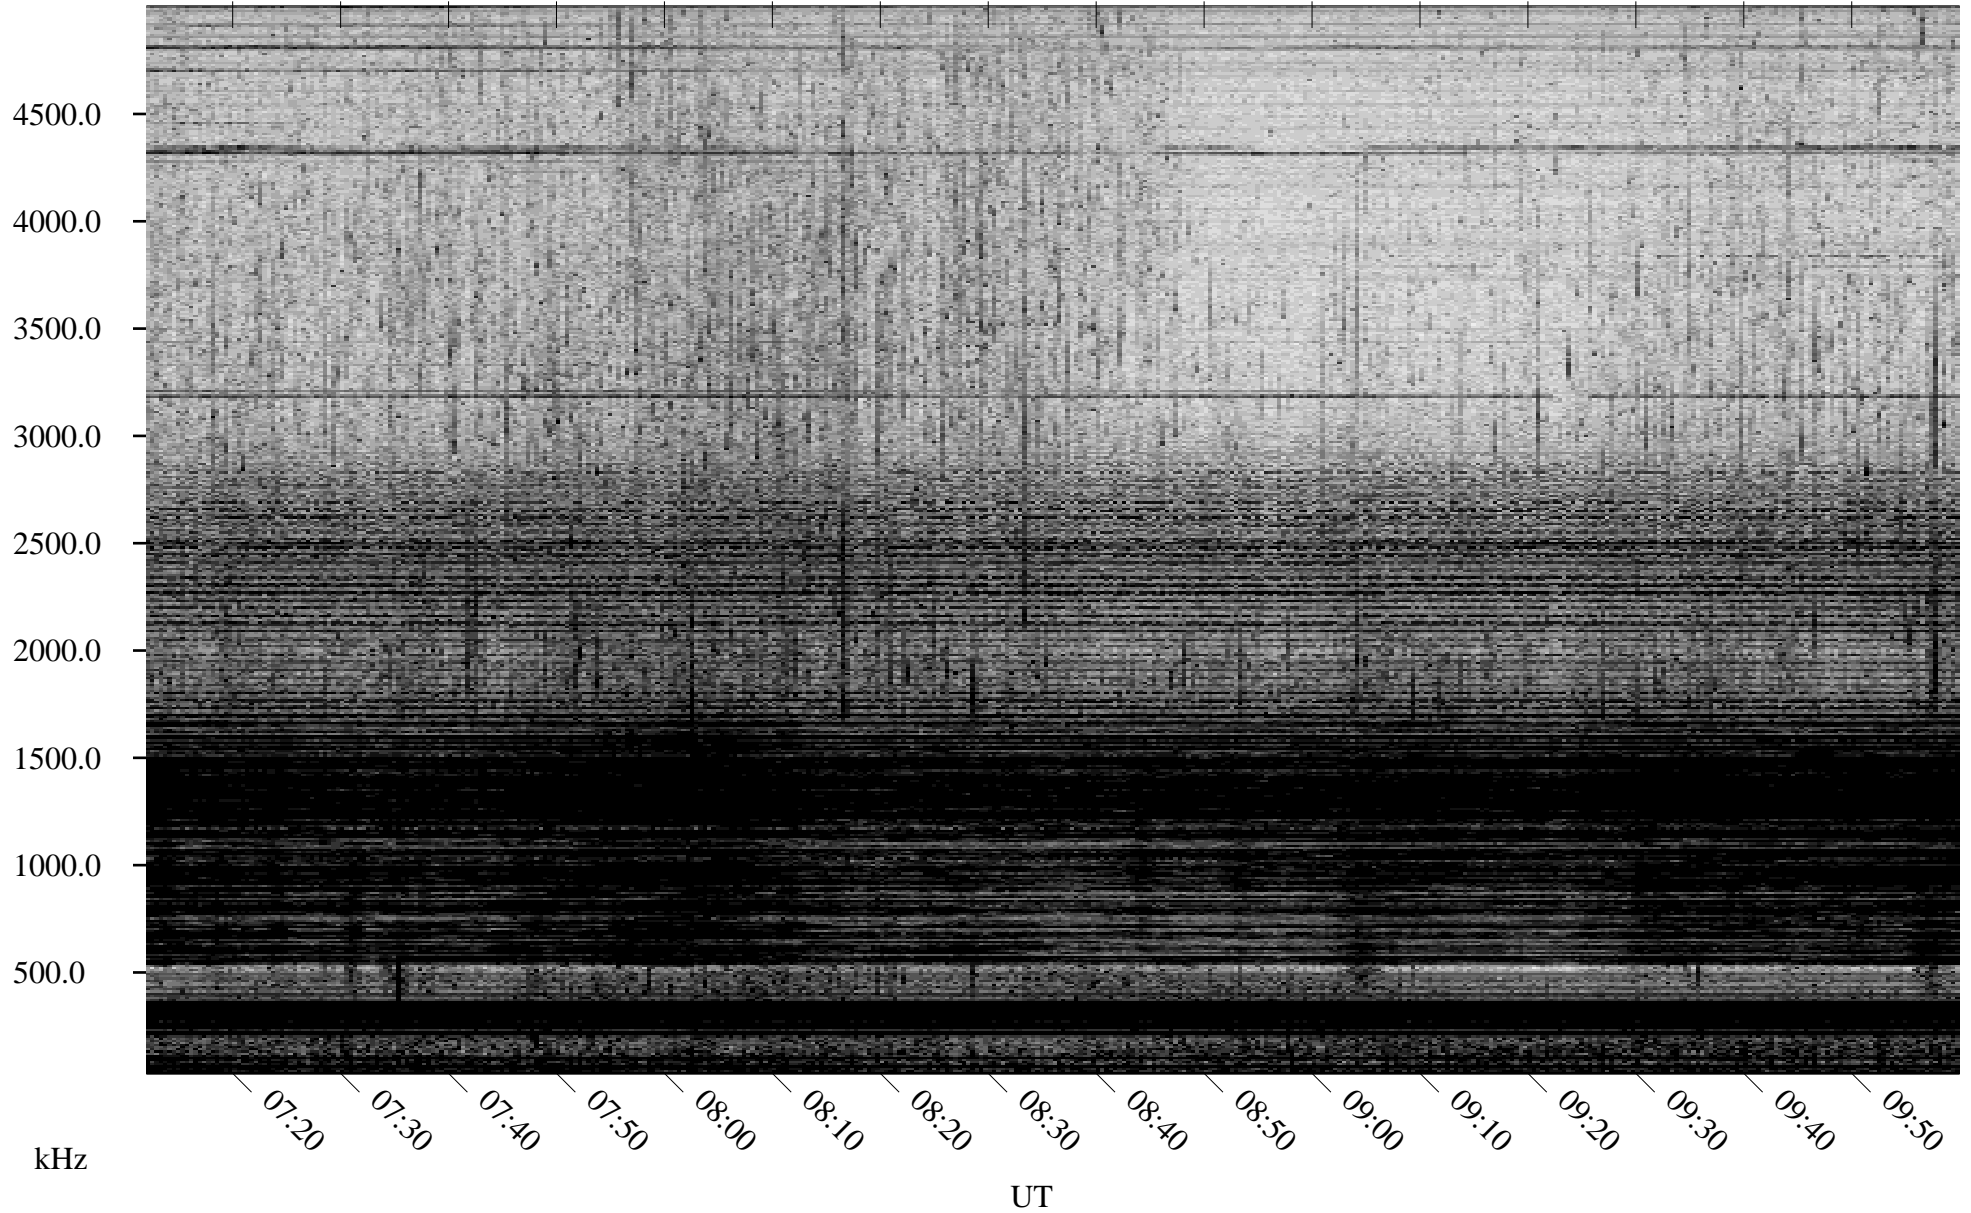

09/20/2005 Churchill, Manitoba

Linear Scale Black = 161 White = 15

ch05263l.r00m max_12

Page 1

09/20/2005 Churchill, Manitoba

Linear Scale Black = 161 White = 15

ch05263l.r00m max_12

Page 2

09/21/2005 Churchill, Manitoba

Linear Scale Black = 161 White = 15

ch05263l.r00m max_12

Page 3

09/21/2005 Churchill, Manitoba

Linear Scale Black = 161 White = 15

ch05263l.r00m max_12

Page 4

09/21/2005 Churchill, Manitoba

Linear Scale Black = 161 White = 15

ch05263l.r00m max_12

Page 5

09/21/2005 Churchill, Manitoba

Linear Scale Black = 161 White = 15

ch05263l.r00m max_12

Page 6

09/21/2005 Churchill, Manitoba

Linear Scale Black = 161 White = 15

ch05263l.r00m max_12

Page 7

09/21/2005 Churchill, Manitoba

Linear Scale Black = 161 White = 15

ch05263l.r00m max_12

Page 8