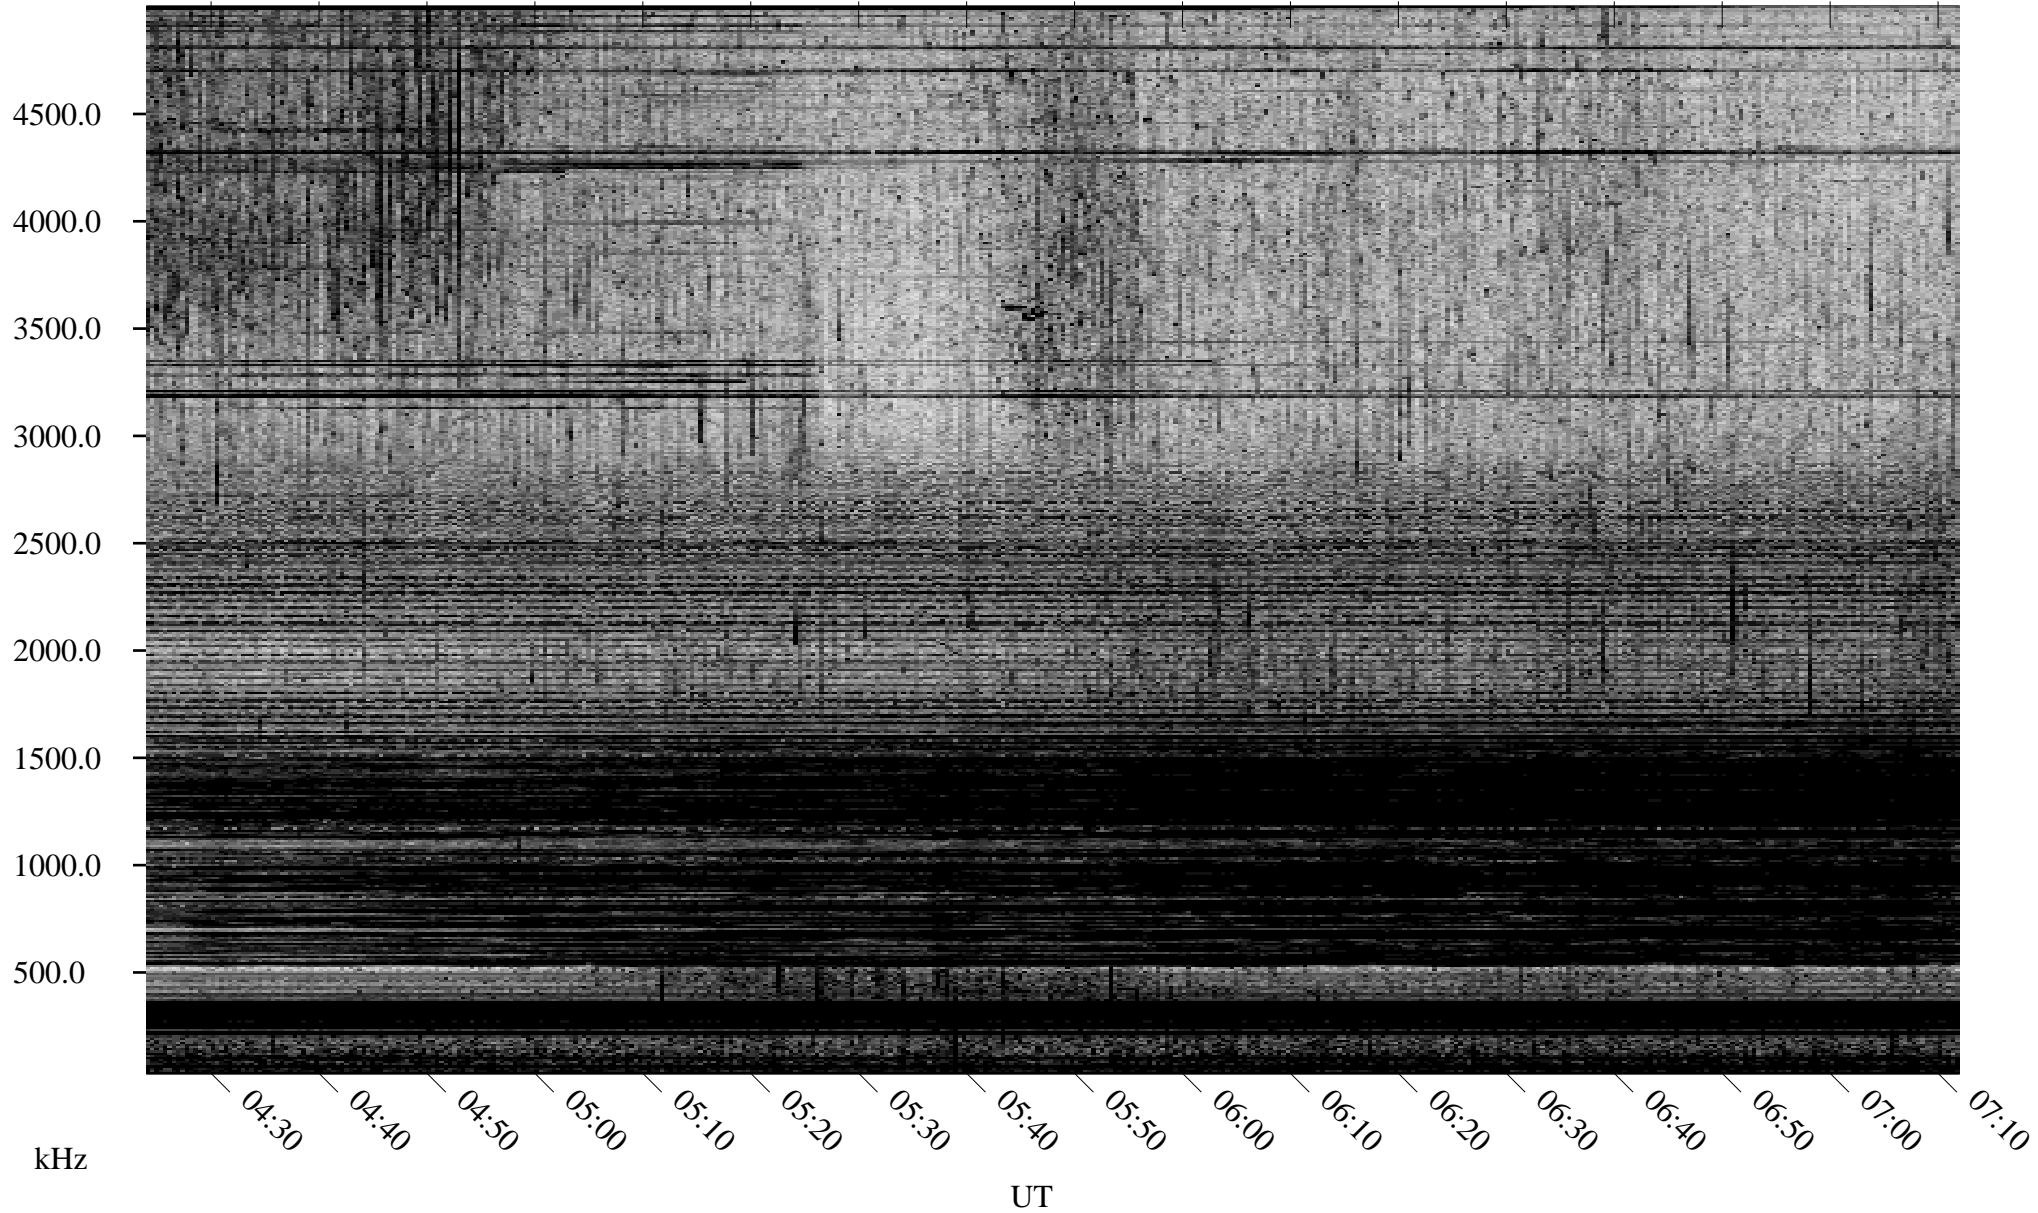

09/20/2005 Churchill, Manitoba

Linear Scale Black = 161 White = 15

ch05263l.r00m max_12

Page 1

09/20/2005 Churchill, Manitoba

Linear Scale Black = 161 White = 15

ch05263l.r00m max_12

Page 2

09/21/2005 Churchill, Manitoba

Linear Scale Black = 161 White = 15

ch05263l.r00m max_12

Page 3

09/21/2005 Churchill, Manitoba

Linear Scale Black = 161 White = 15

ch05263l.r00m max_12

Page 4

09/21/2005 Churchill, Manitoba

Linear Scale Black = 161 White = 15

ch05263l.r00m max_12

Page 5

09/21/2005 Churchill, Manitoba

Linear Scale Black = 161 White = 15

ch05263l.r00m max_12

Page 6

09/21/2005 Churchill, Manitoba

Linear Scale Black = 161 White = 15

ch05263l.r00m max_12

Page 7

09/21/2005 Churchill, Manitoba

Linear Scale Black = 161 White = 15

ch05263l.r00m max_12

Page 8