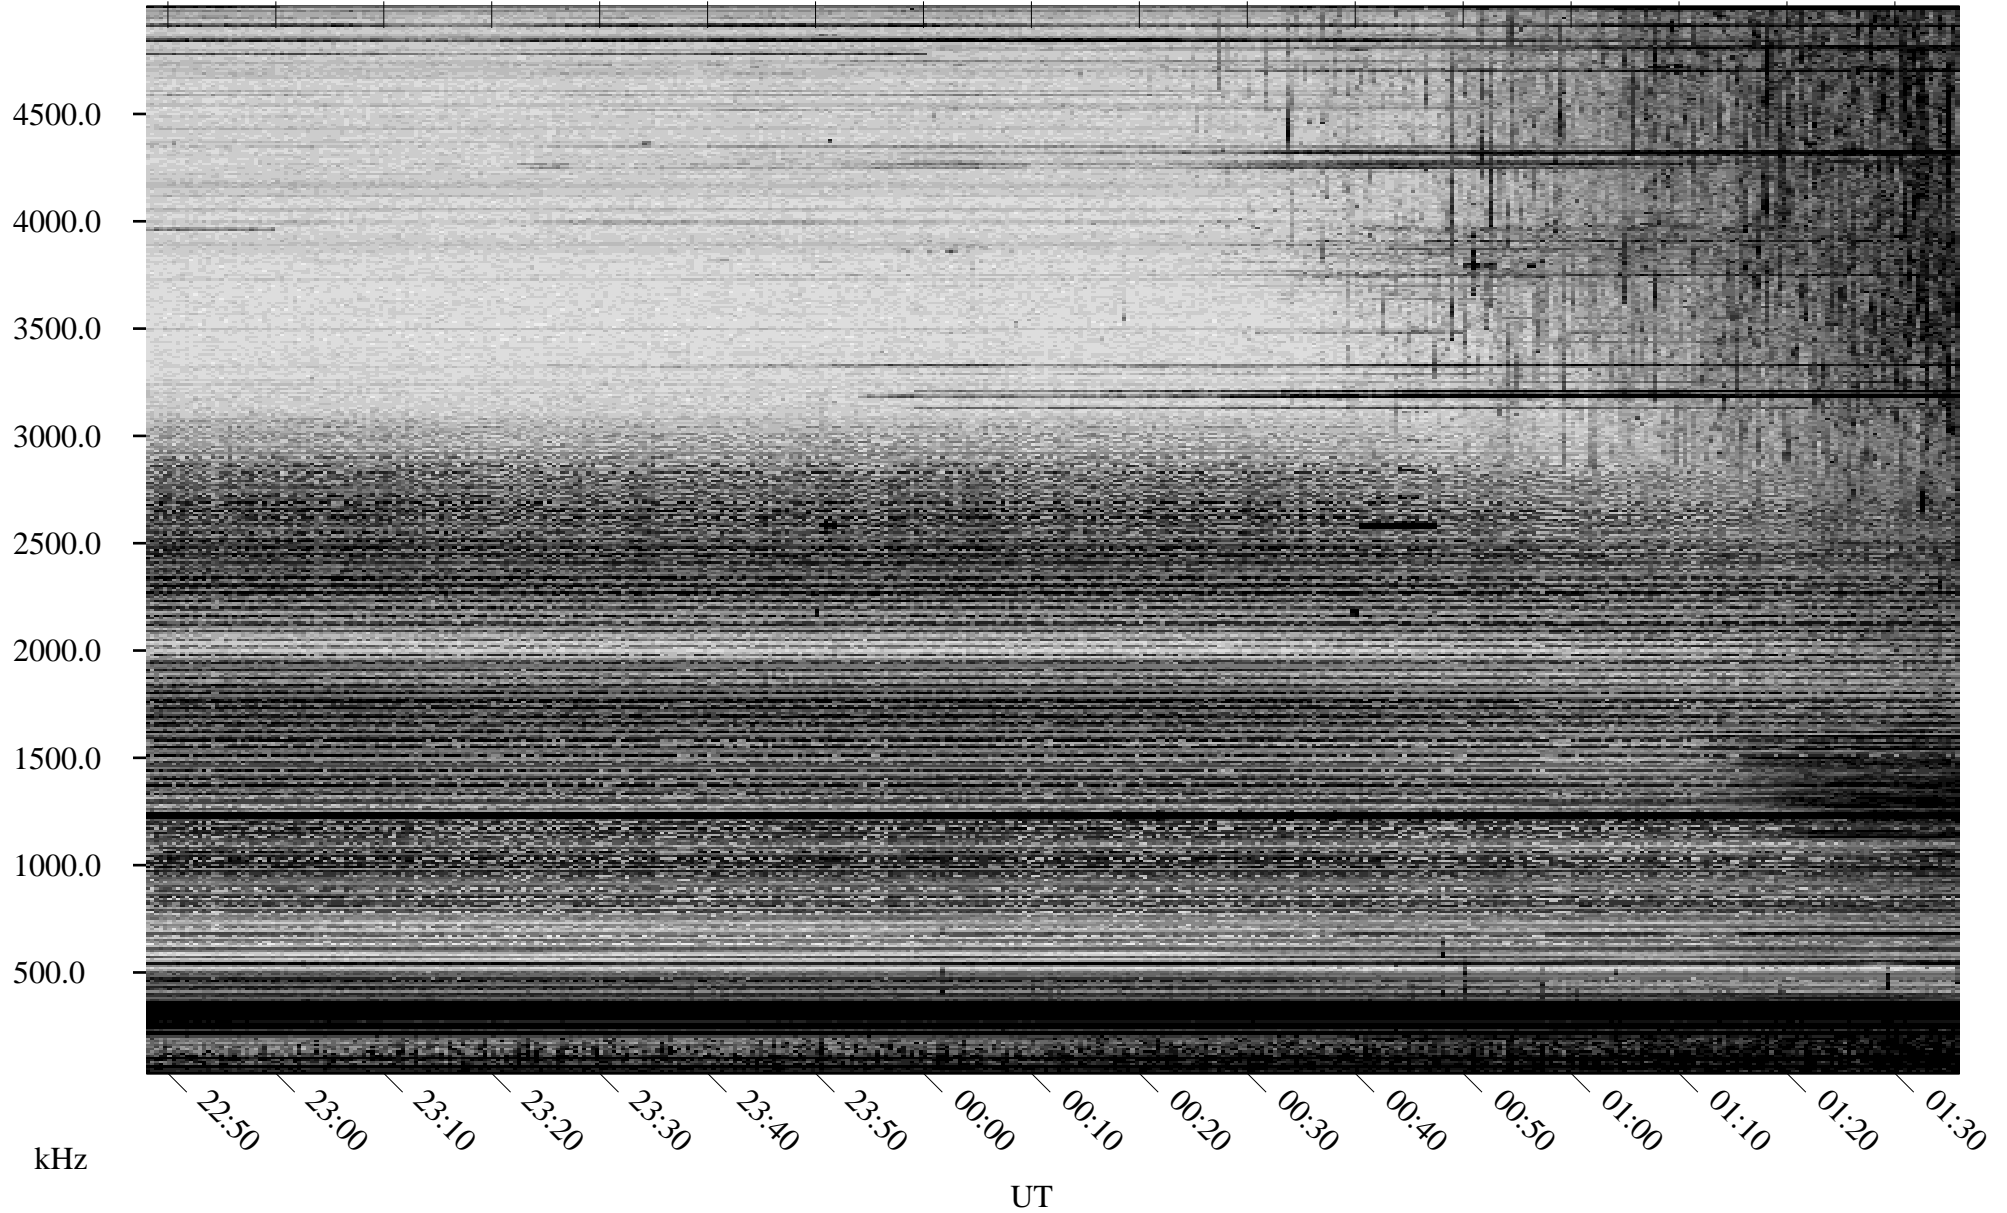

09/20/2005 Churchill, Manitoba

Linear Scale Black = 161 White = 15

ch05263l.r00m max_12

Page 1

09/20/2005 Churchill, Manitoba

Linear Scale Black = 161 White = 15

ch05263l.r00m max_12

Page 2

09/21/2005 Churchill, Manitoba

Linear Scale Black = 161 White = 15

ch05263l.r00m max_12

Page 3

09/21/2005 Churchill, Manitoba

Linear Scale Black = 161 White = 15

ch05263l.r00m max_12

Page 4

09/21/2005 Churchill, Manitoba

Linear Scale Black = 161 White = 15

ch05263l.r00m max_12

Page 5

09/21/2005 Churchill, Manitoba

Linear Scale Black = 161 White = 15

ch05263l.r00m max_12

Page 6

09/21/2005 Churchill, Manitoba

Linear Scale Black = 161 White = 15

ch05263l.r00m max_12

Page 7

09/21/2005 Churchill, Manitoba

Linear Scale Black = 161 White = 15

ch05263l.r00m max_12

Page 8