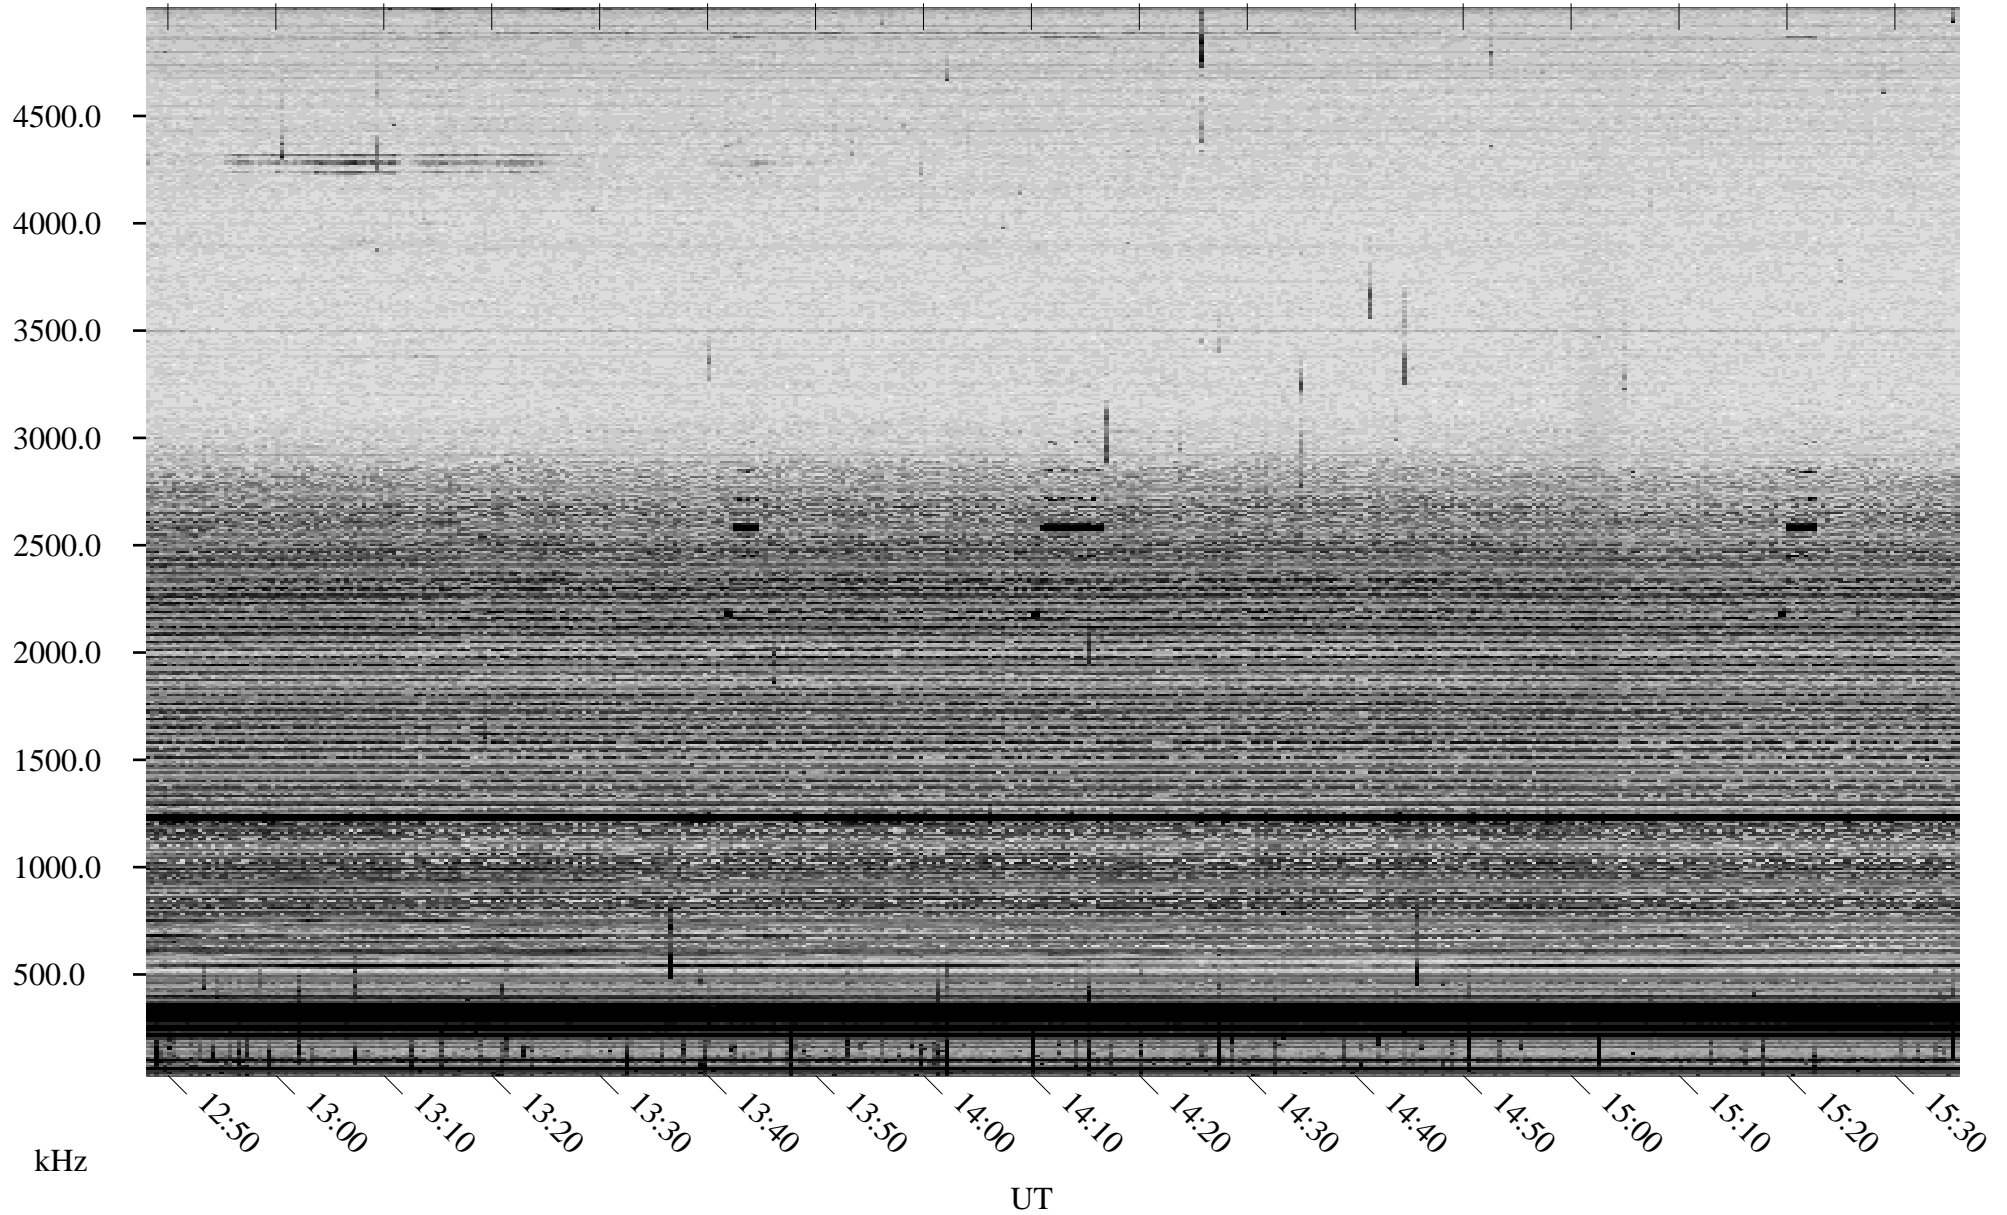

09/21/2005 Churchill, Manitoba

Linear Scale Black = 161 White = 15

ch05264l.r00m max_12

Page 1

09/21/2005 Churchill, Manitoba

Linear Scale Black = 161 White = 15

ch05264l.r00m max_12

Page 2

09/22/2005 Churchill, Manitoba

Linear Scale Black = 161 White = 15

ch05264l.r00m max_12

Page 3

09/22/2005 Churchill, Manitoba

Linear Scale Black = 161 White = 15

ch05264l.r00m max_12

Page 4

09/22/2005 Churchill, Manitoba

Linear Scale Black = 161 White = 15

ch05264l.r00m max_12

Page 5

09/22/2005 Churchill, Manitoba

Linear Scale Black = 161 White = 15

ch05264l.r00m max_12

Page 6

09/22/2005 Churchill, Manitoba

Linear Scale Black = 161 White = 15

ch05264l.r00m max_12

Page 7

09/22/2005 Churchill, Manitoba

Linear Scale Black = 161 White = 15

ch05264l.r00m max_12

Page 8