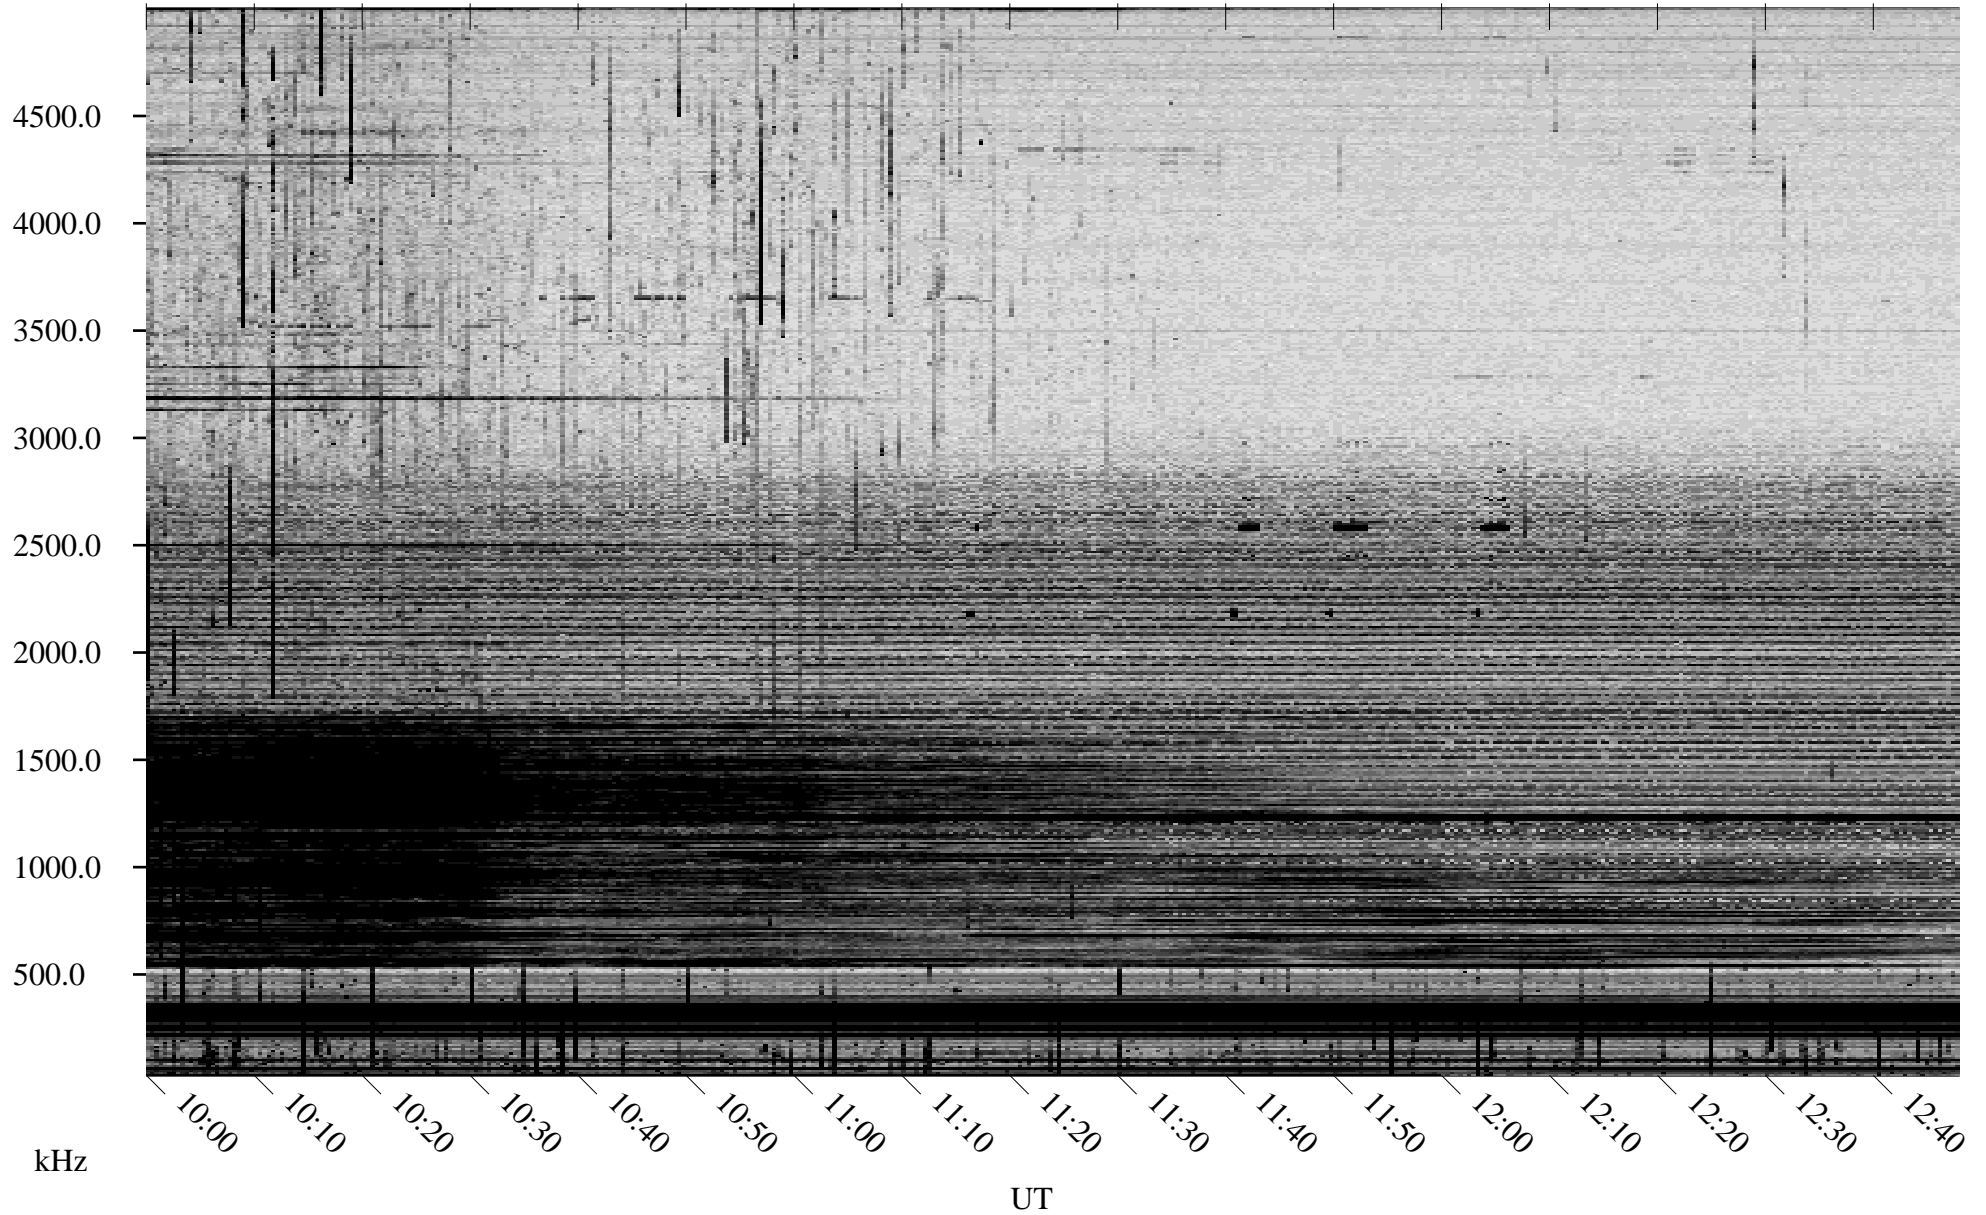

09/21/2005 Churchill, Manitoba

Linear Scale Black = 161 White = 15

ch05264l.r00m max_12

Page 1

09/21/2005 Churchill, Manitoba

Linear Scale Black = 161 White = 15

ch05264l.r00m max_12

Page 2

09/22/2005 Churchill, Manitoba

Linear Scale Black = 161 White = 15

ch05264l.r00m max_12

Page 3

09/22/2005 Churchill, Manitoba

Linear Scale Black = 161 White = 15

ch05264l.r00m max_12

Page 4

09/22/2005 Churchill, Manitoba

Linear Scale Black = 161 White = 15

ch05264l.r00m max_12

Page 5

09/22/2005 Churchill, Manitoba

Linear Scale Black = 161 White = 15

ch05264l.r00m max_12

Page 6

09/22/2005 Churchill, Manitoba

Linear Scale Black = 161 White = 15

ch05264l.r00m max_12

Page 7

09/22/2005 Churchill, Manitoba

Linear Scale Black = 161 White = 15

ch05264l.r00m max_12

Page 8