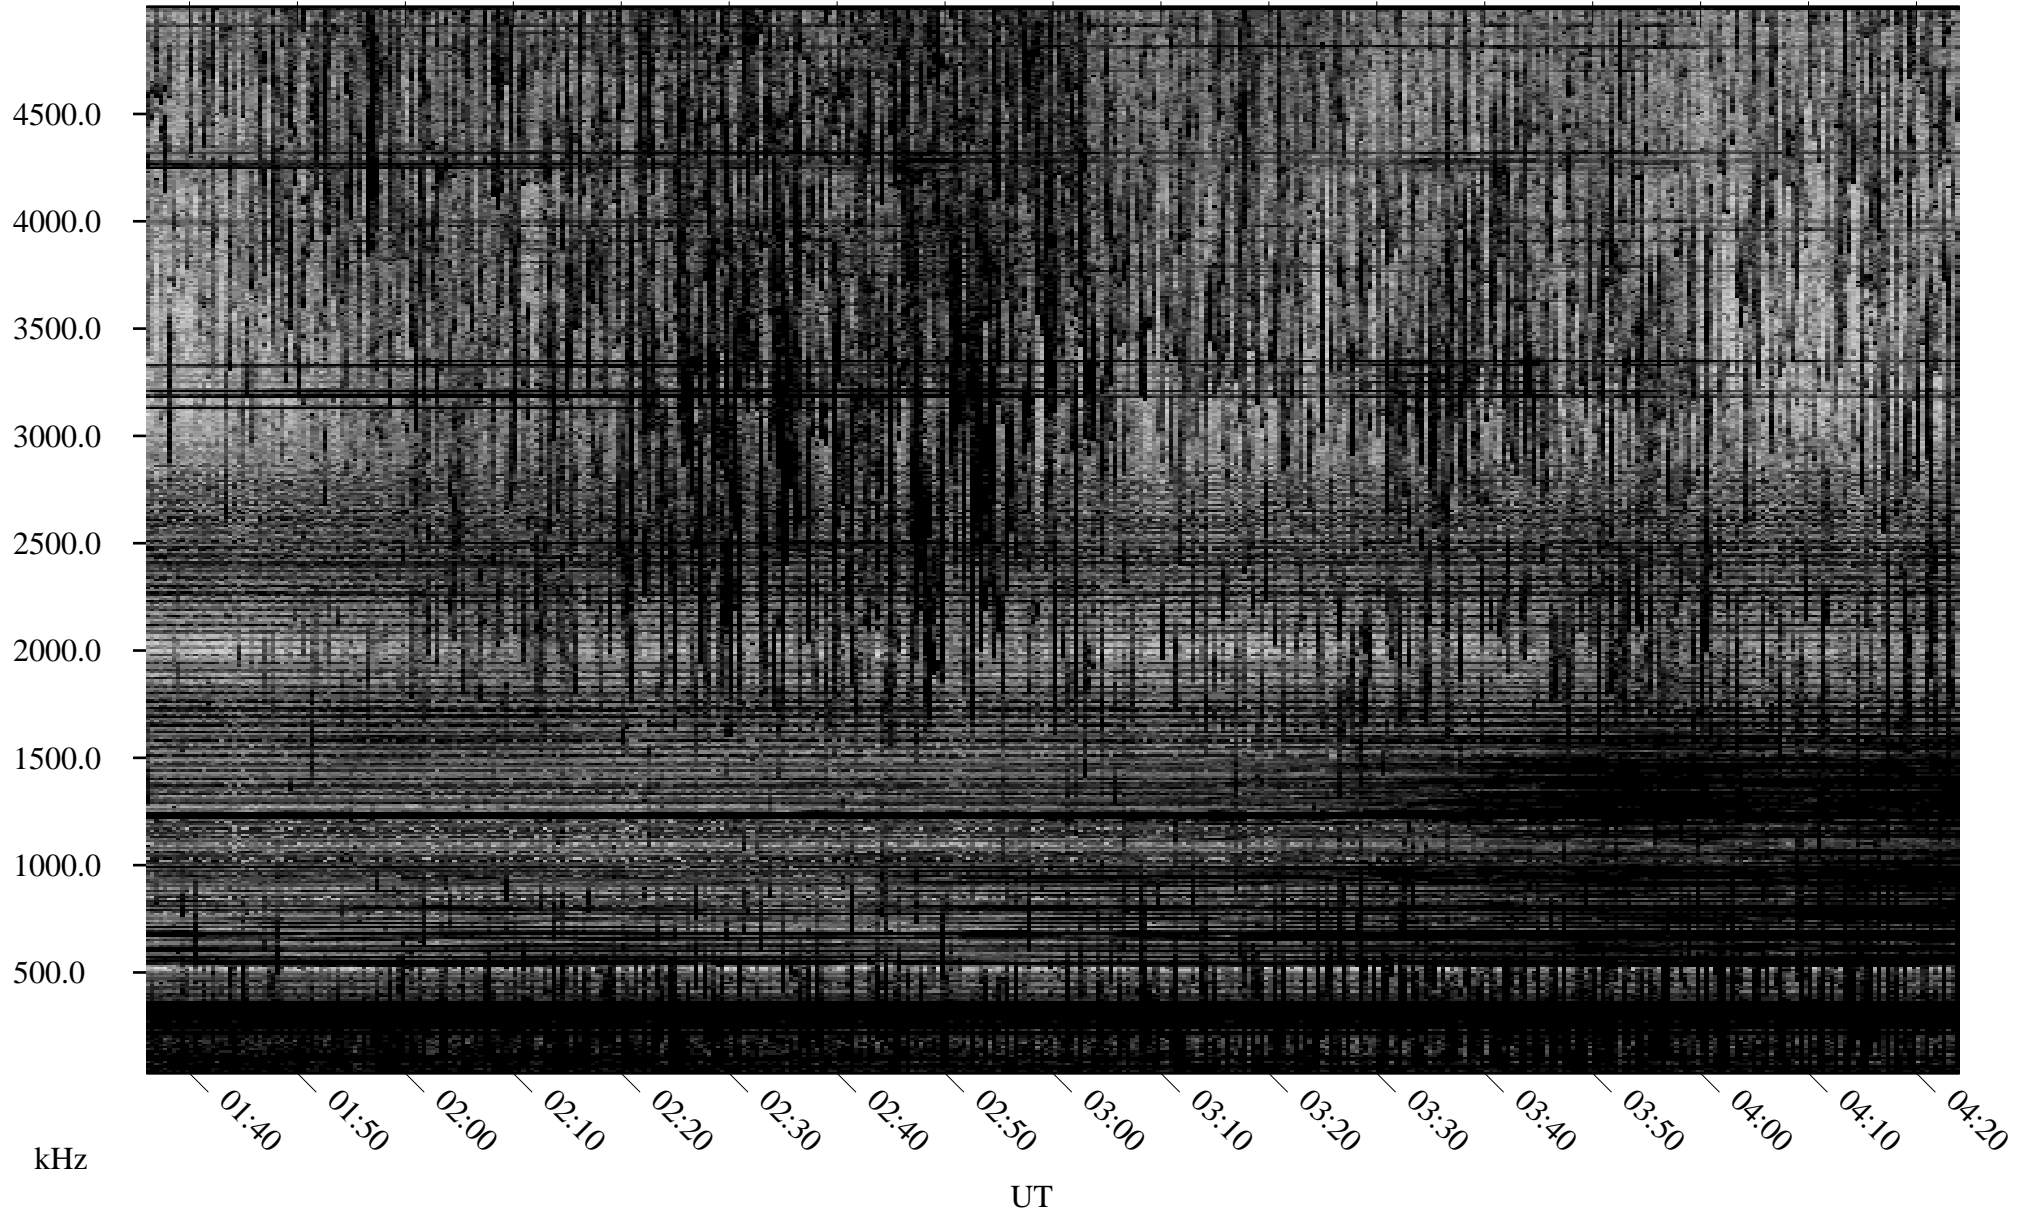

09/21/2005 Churchill, Manitoba

Linear Scale Black = 161 White = 15

ch05264l.r00m max_12

Page 1

09/21/2005 Churchill, Manitoba

Linear Scale Black = 161 White = 15

ch05264l.r00m max_12

Page 2

09/22/2005 Churchill, Manitoba

Linear Scale Black = 161 White = 15

ch05264l.r00m max_12

Page 3

09/22/2005 Churchill, Manitoba

Linear Scale Black = 161 White = 15

ch05264l.r00m max_12

Page 4

09/22/2005 Churchill, Manitoba

Linear Scale Black = 161 White = 15

ch05264l.r00m max_12

Page 5

09/22/2005 Churchill, Manitoba

Linear Scale Black = 161 White = 15

ch05264l.r00m max_12

Page 6

09/22/2005 Churchill, Manitoba

Linear Scale Black = 161 White = 15

ch05264l.r00m max_12

Page 7

09/22/2005 Churchill, Manitoba

Linear Scale Black = 161 White = 15

ch05264l.r00m max_12

Page 8