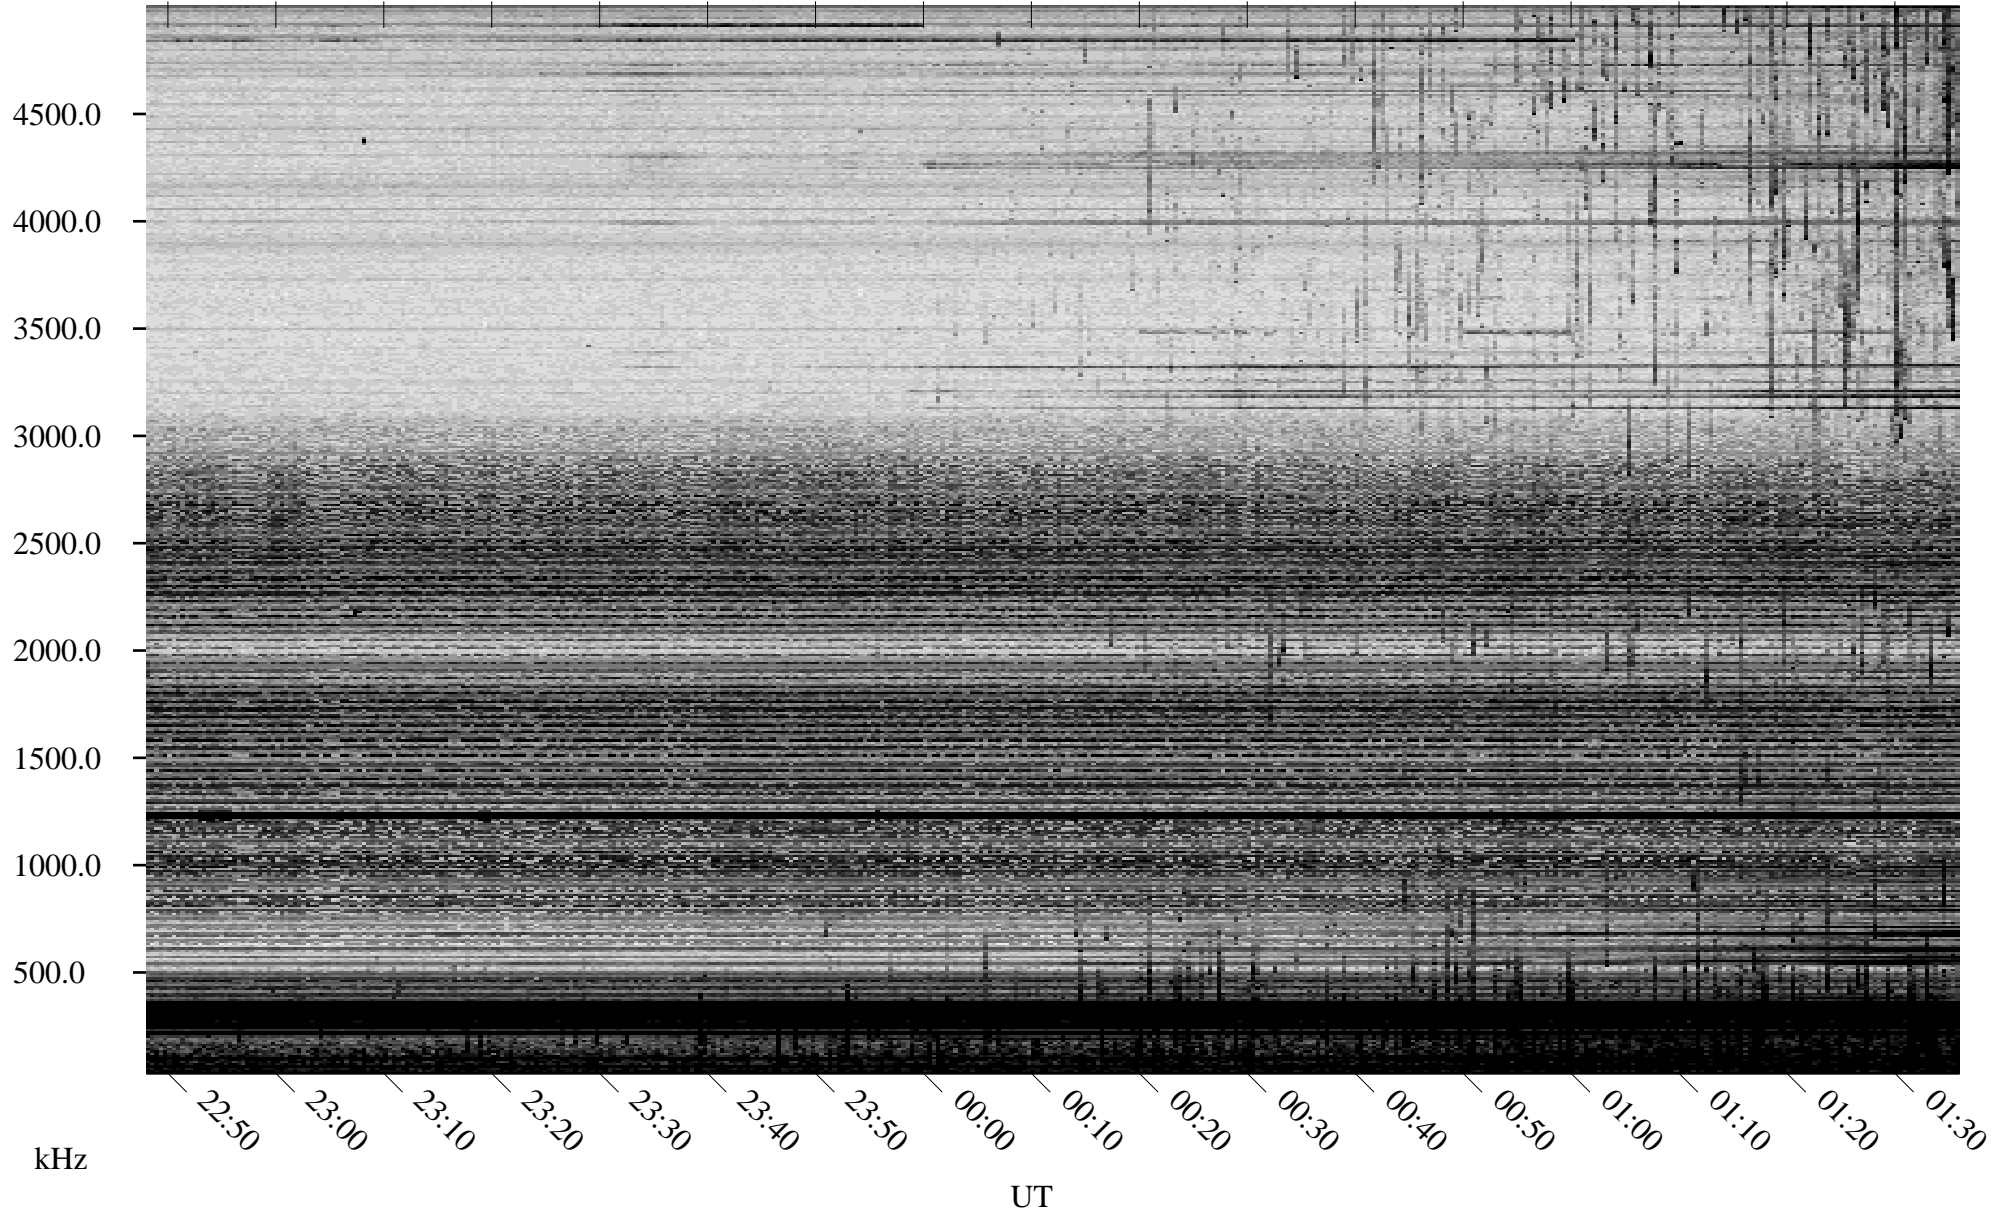

09/21/2005 Churchill, Manitoba

Linear Scale Black = 161 White = 15

ch05264l.r00m max_12

Page 1

09/21/2005 Churchill, Manitoba

Linear Scale Black = 161 White = 15

ch05264l.r00m max_12

Page 2

09/22/2005 Churchill, Manitoba

Linear Scale Black = 161 White = 15

ch05264l.r00m max_12

Page 3

09/22/2005 Churchill, Manitoba

Linear Scale Black = 161 White = 15

ch05264l.r00m max_12

Page 4

09/22/2005 Churchill, Manitoba

Linear Scale Black = 161 White = 15

ch05264l.r00m max_12

Page 5

09/22/2005 Churchill, Manitoba

Linear Scale Black = 161 White = 15

ch05264l.r00m max_12

Page 6

09/22/2005 Churchill, Manitoba

Linear Scale Black = 161 White = 15

ch05264l.r00m max_12

Page 7

09/22/2005 Churchill, Manitoba

Linear Scale Black = 161 White = 15

ch05264l.r00m max_12

Page 8