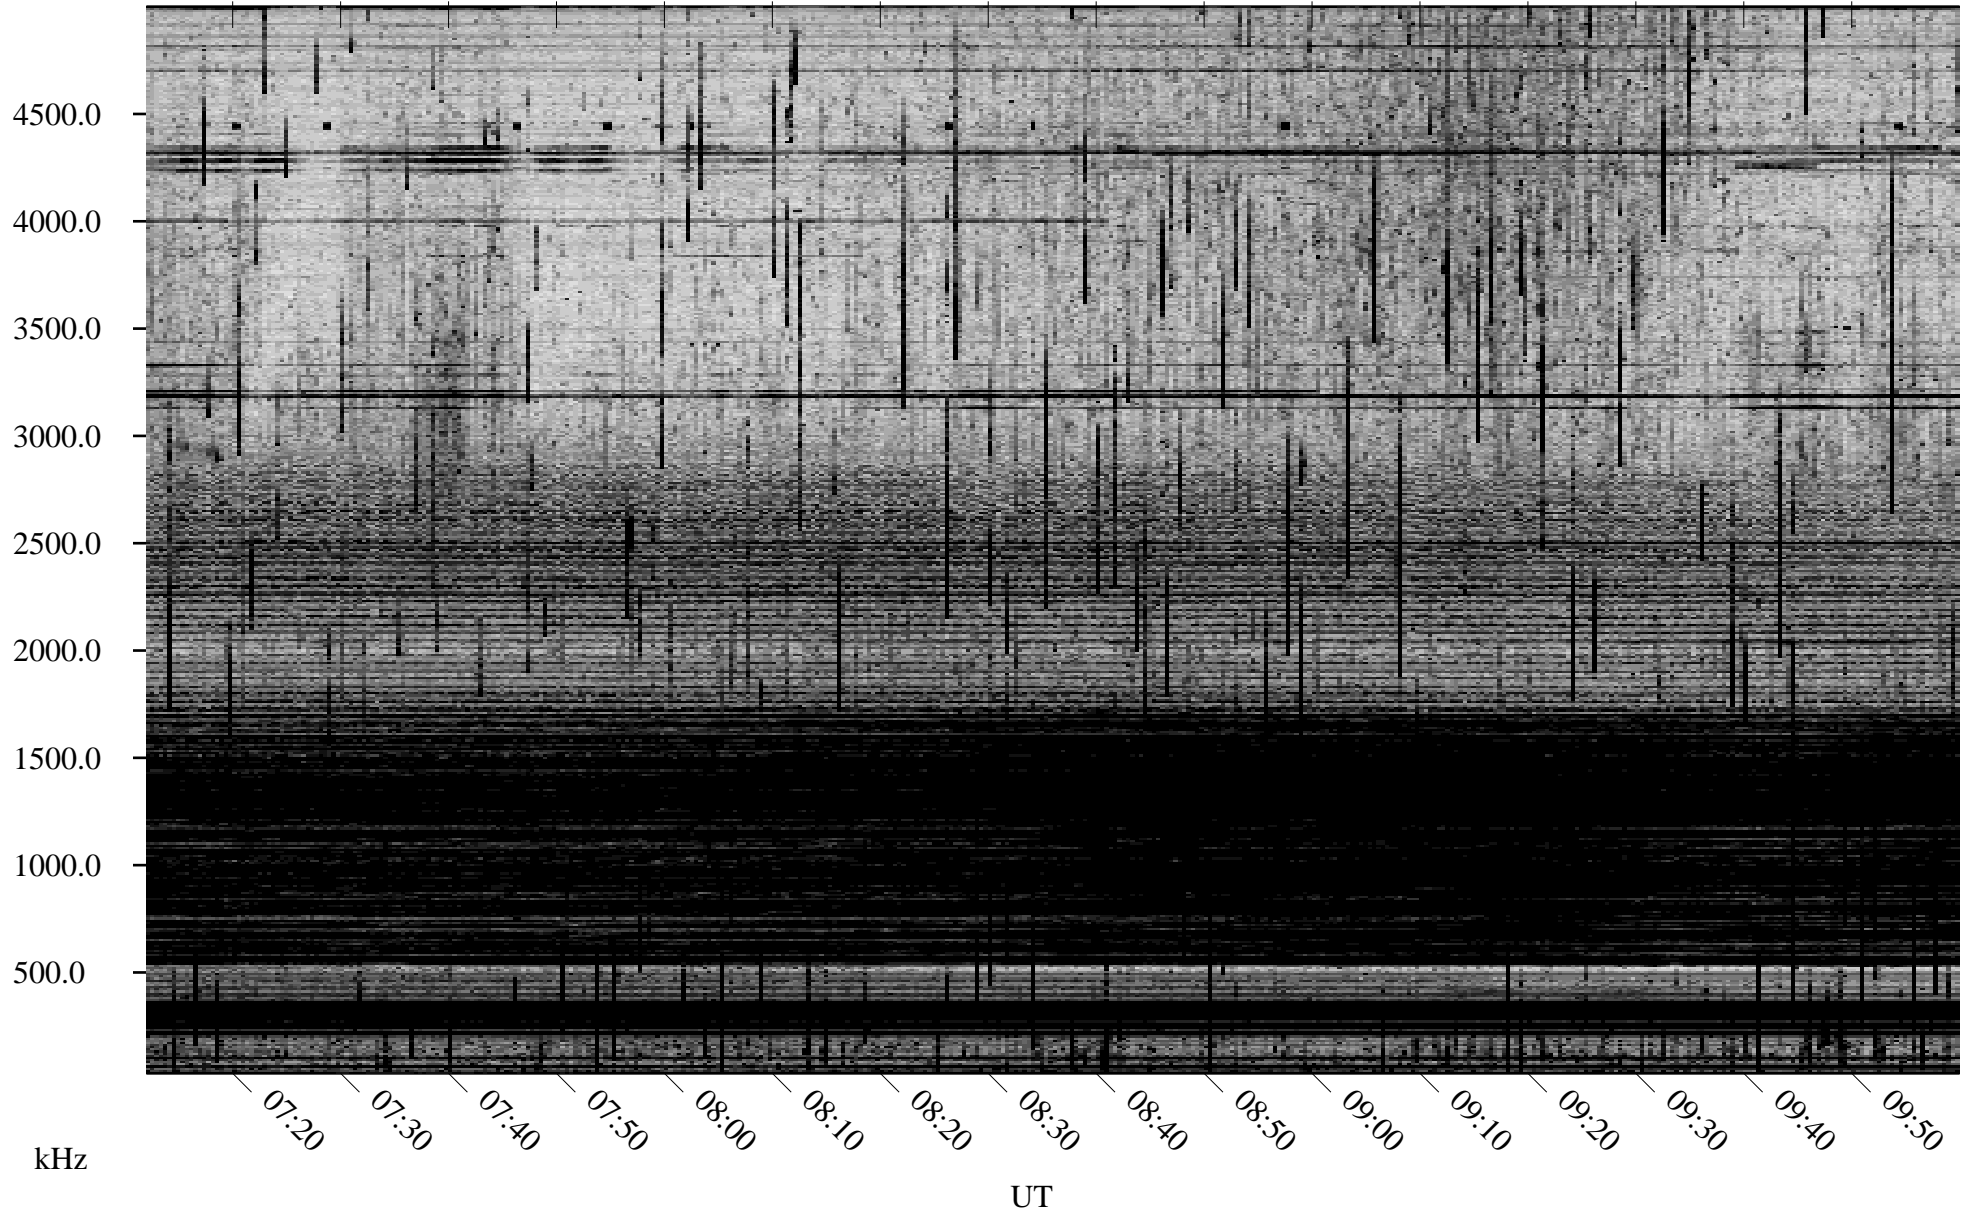

09/21/2005 Churchill, Manitoba

Linear Scale Black = 161 White = 15

ch05264l.r00m max_12

Page 1

09/21/2005 Churchill, Manitoba

Linear Scale Black = 161 White = 15

ch05264l.r00m max_12

Page 2

09/22/2005 Churchill, Manitoba

Linear Scale Black = 161 White = 15

ch05264l.r00m max_12

Page 3

09/22/2005 Churchill, Manitoba

Linear Scale Black = 161 White = 15

ch05264l.r00m max_12

Page 4

09/22/2005 Churchill, Manitoba

Linear Scale Black = 161 White = 15

ch05264l.r00m max_12

Page 5

09/22/2005 Churchill, Manitoba

Linear Scale Black = 161 White = 15

ch05264l.r00m max_12

Page 6

09/22/2005 Churchill, Manitoba

Linear Scale Black = 161 White = 15

ch05264l.r00m max_12

Page 7

09/22/2005 Churchill, Manitoba

Linear Scale Black = 161 White = 15

ch05264l.r00m max_12

Page 8