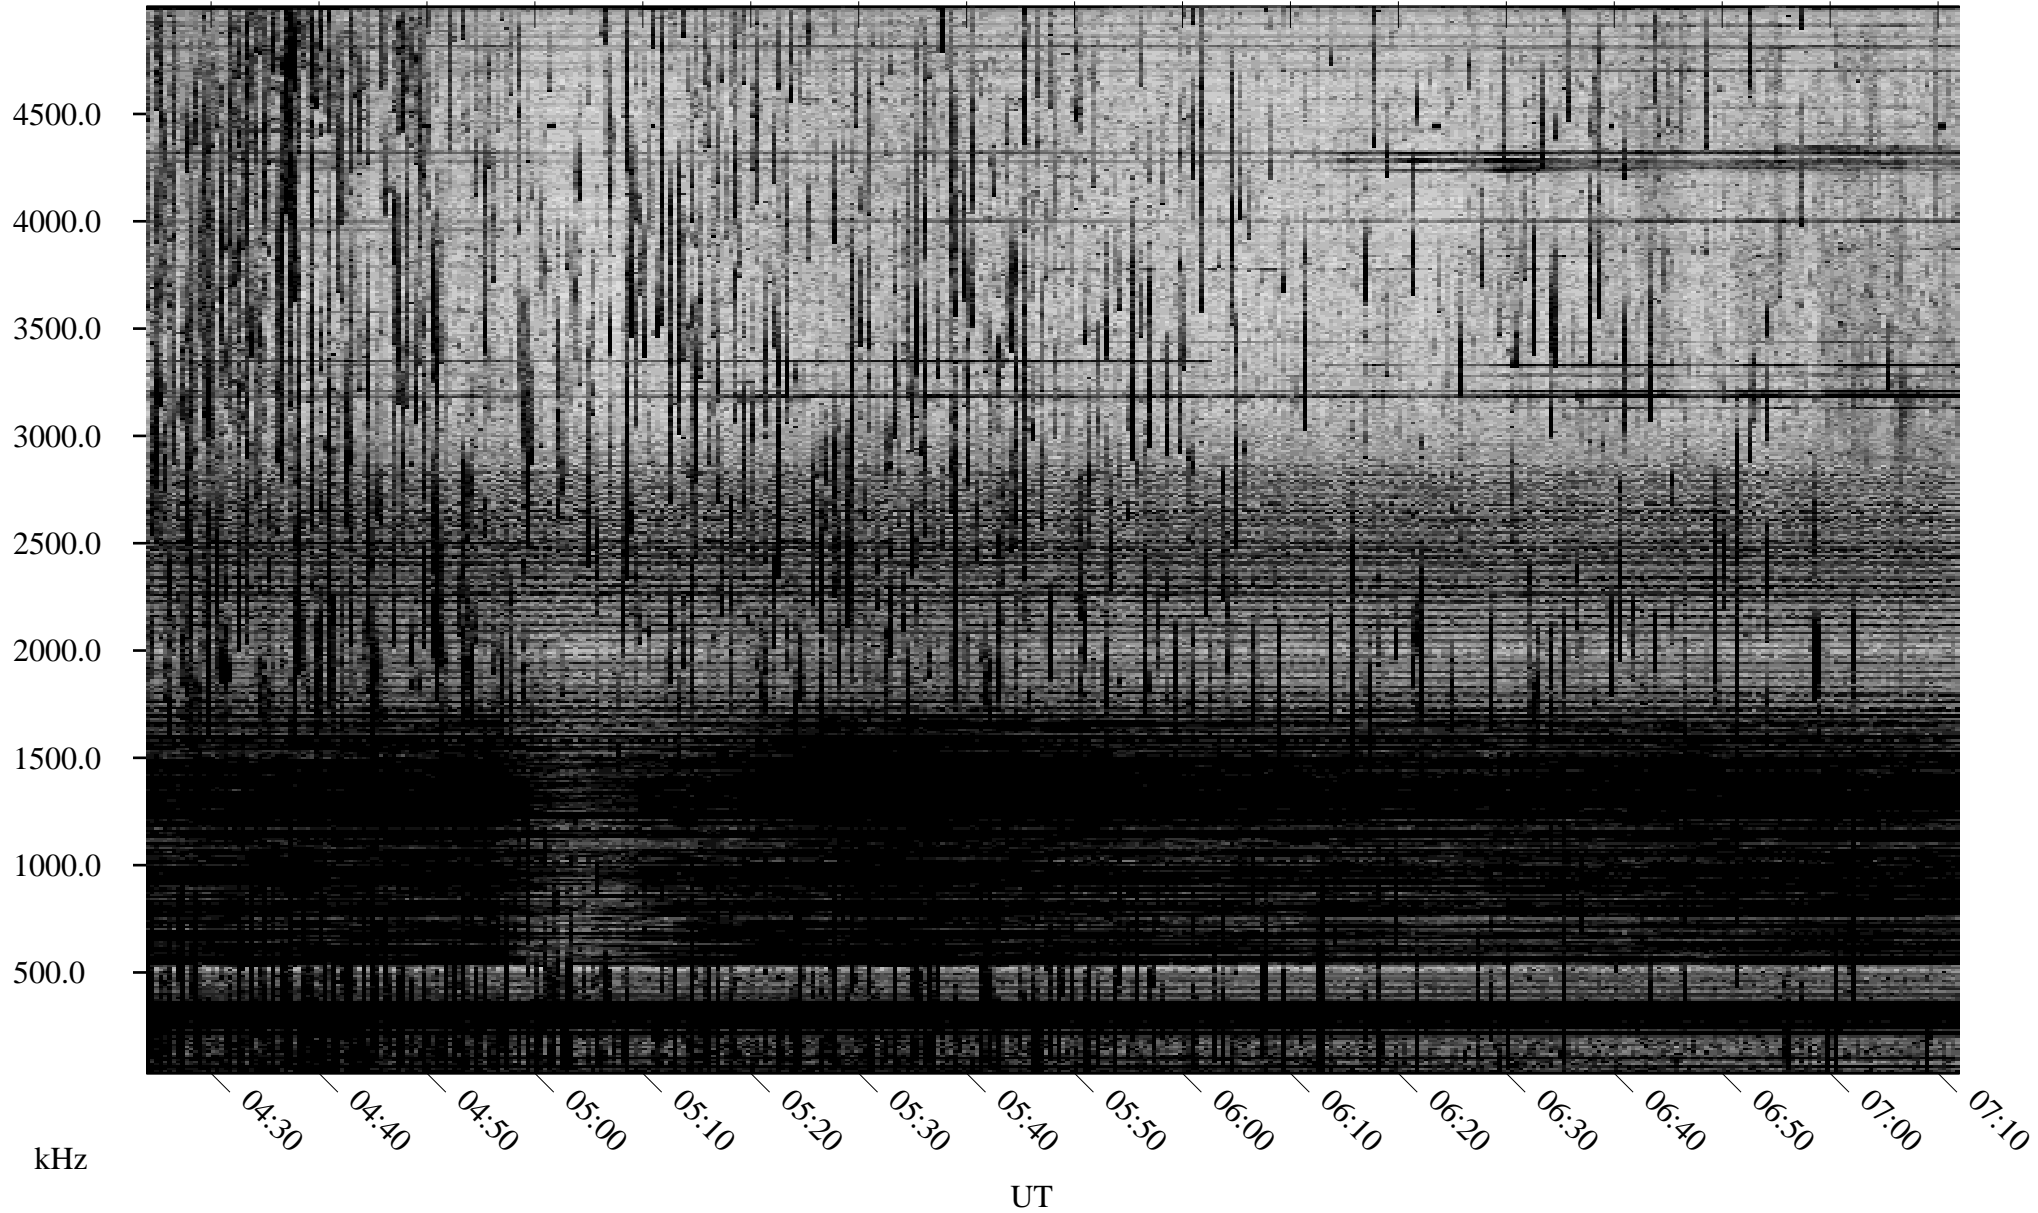

09/21/2005 Churchill, Manitoba

Linear Scale Black = 161 White = 15

ch05264l.r00m max_12

Page 1

09/21/2005 Churchill, Manitoba

Linear Scale Black = 161 White = 15

ch05264l.r00m max_12

Page 2

09/22/2005 Churchill, Manitoba

Linear Scale Black = 161 White = 15

ch05264l.r00m max_12

Page 3

09/22/2005 Churchill, Manitoba

Linear Scale Black = 161 White = 15

ch05264l.r00m max_12

Page 4

09/22/2005 Churchill, Manitoba

Linear Scale Black = 161 White = 15

ch05264l.r00m max_12

Page 5

09/22/2005 Churchill, Manitoba

Linear Scale Black = 161 White = 15

ch05264l.r00m max_12

Page 6

09/22/2005 Churchill, Manitoba

Linear Scale Black = 161 White = 15

ch05264l.r00m max_12

Page 7

09/22/2005 Churchill, Manitoba

Linear Scale Black = 161 White = 15

ch05264l.r00m max_12

Page 8