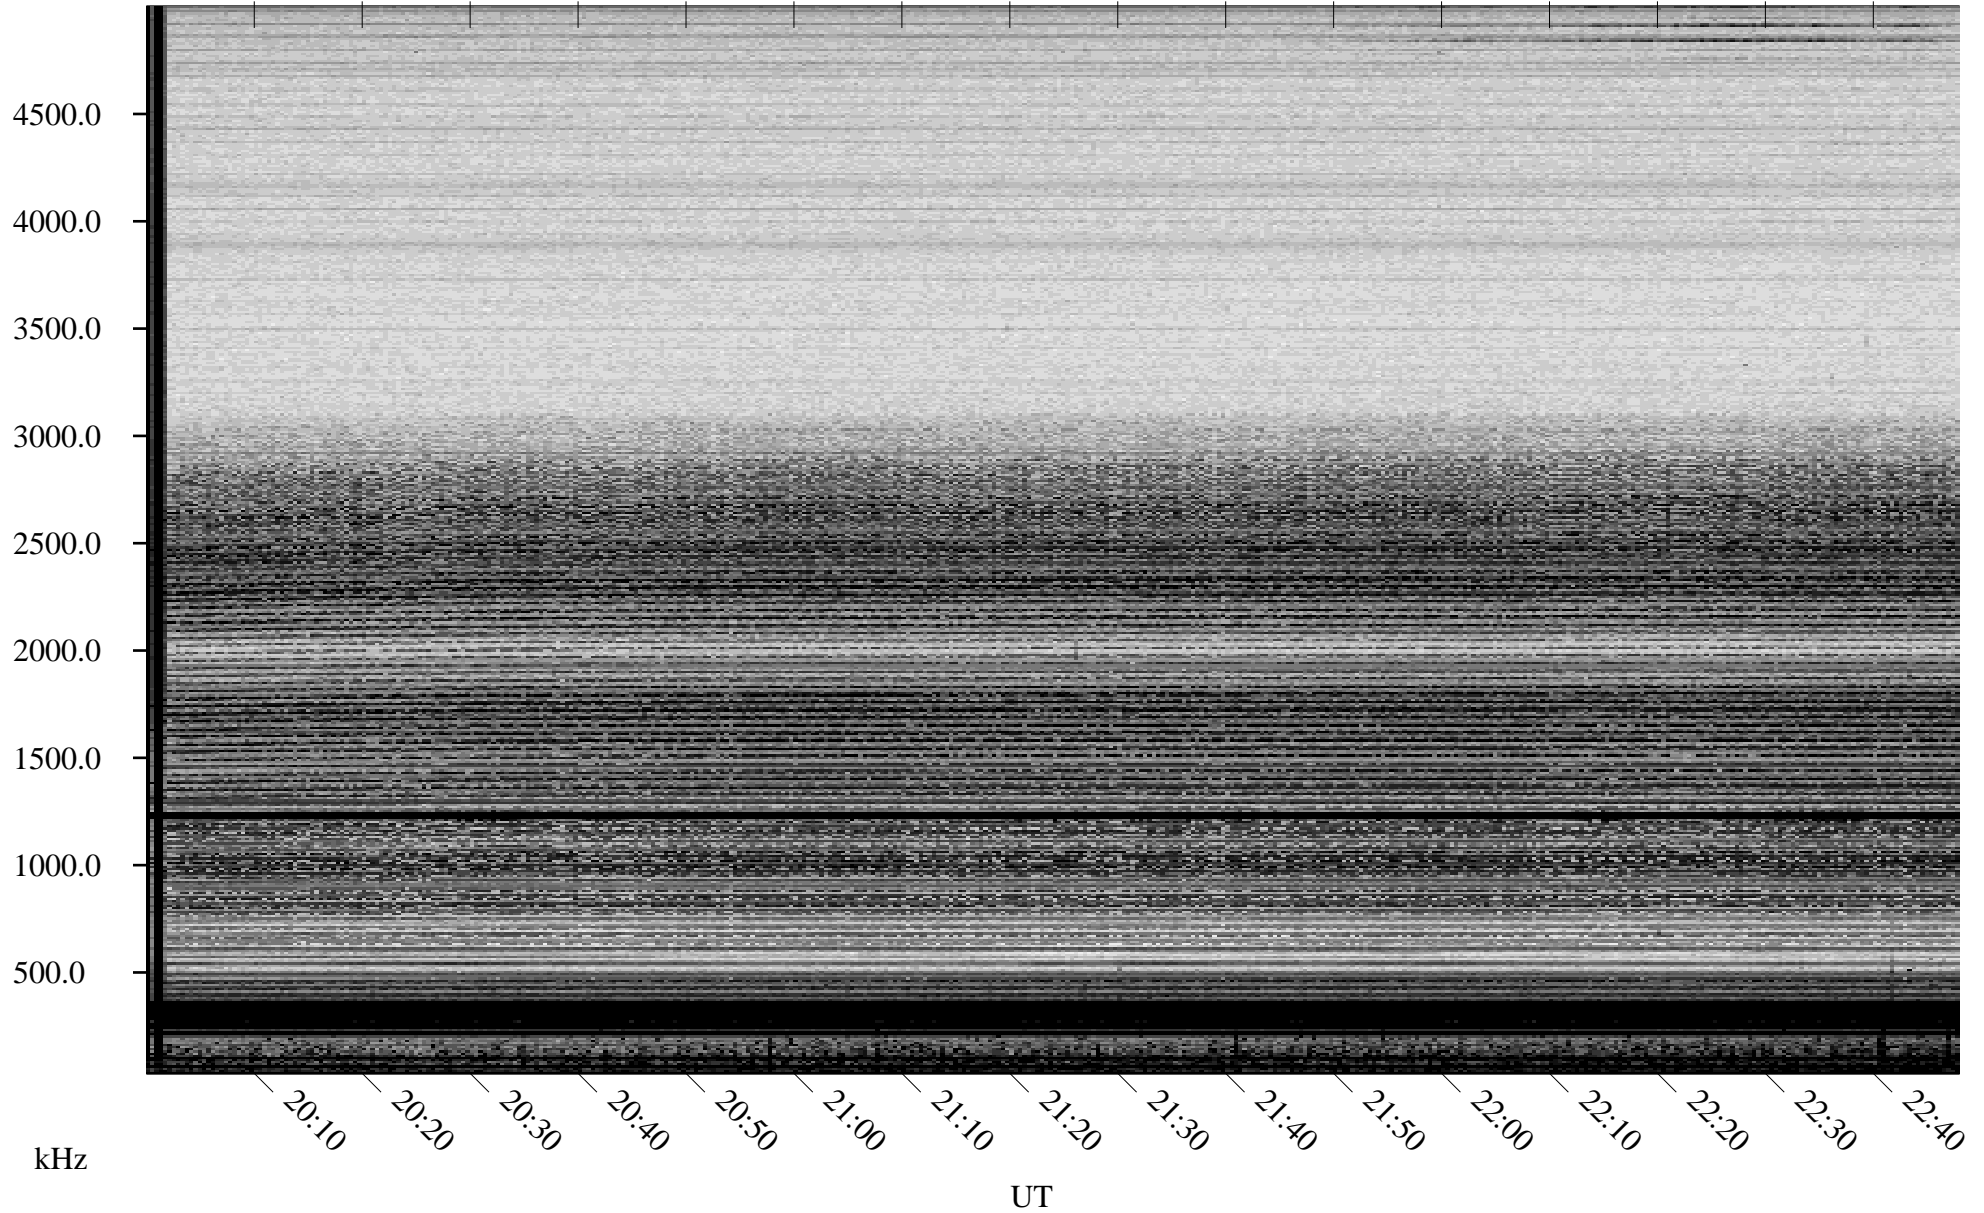

09/21/2005 Churchill, Manitoba

Linear Scale Black = 161 White = 15

ch05264l.r00m max_12

Page 1

09/21/2005 Churchill, Manitoba

Linear Scale Black = 161 White = 15

ch05264l.r00m max_12

Page 2

09/22/2005 Churchill, Manitoba

Linear Scale Black = 161 White = 15

ch05264l.r00m max_12

Page 3

09/22/2005 Churchill, Manitoba

Linear Scale Black = 161 White = 15

ch05264l.r00m max_12

Page 4

09/22/2005 Churchill, Manitoba

Linear Scale Black = 161 White = 15

ch05264l.r00m max_12

Page 5

09/22/2005 Churchill, Manitoba

Linear Scale Black = 161 White = 15

ch05264l.r00m max_12

Page 6

09/22/2005 Churchill, Manitoba

Linear Scale Black = 161 White = 15

ch05264l.r00m max_12

Page 7

09/22/2005 Churchill, Manitoba

Linear Scale Black = 161 White = 15

ch05264l.r00m max_12

Page 8