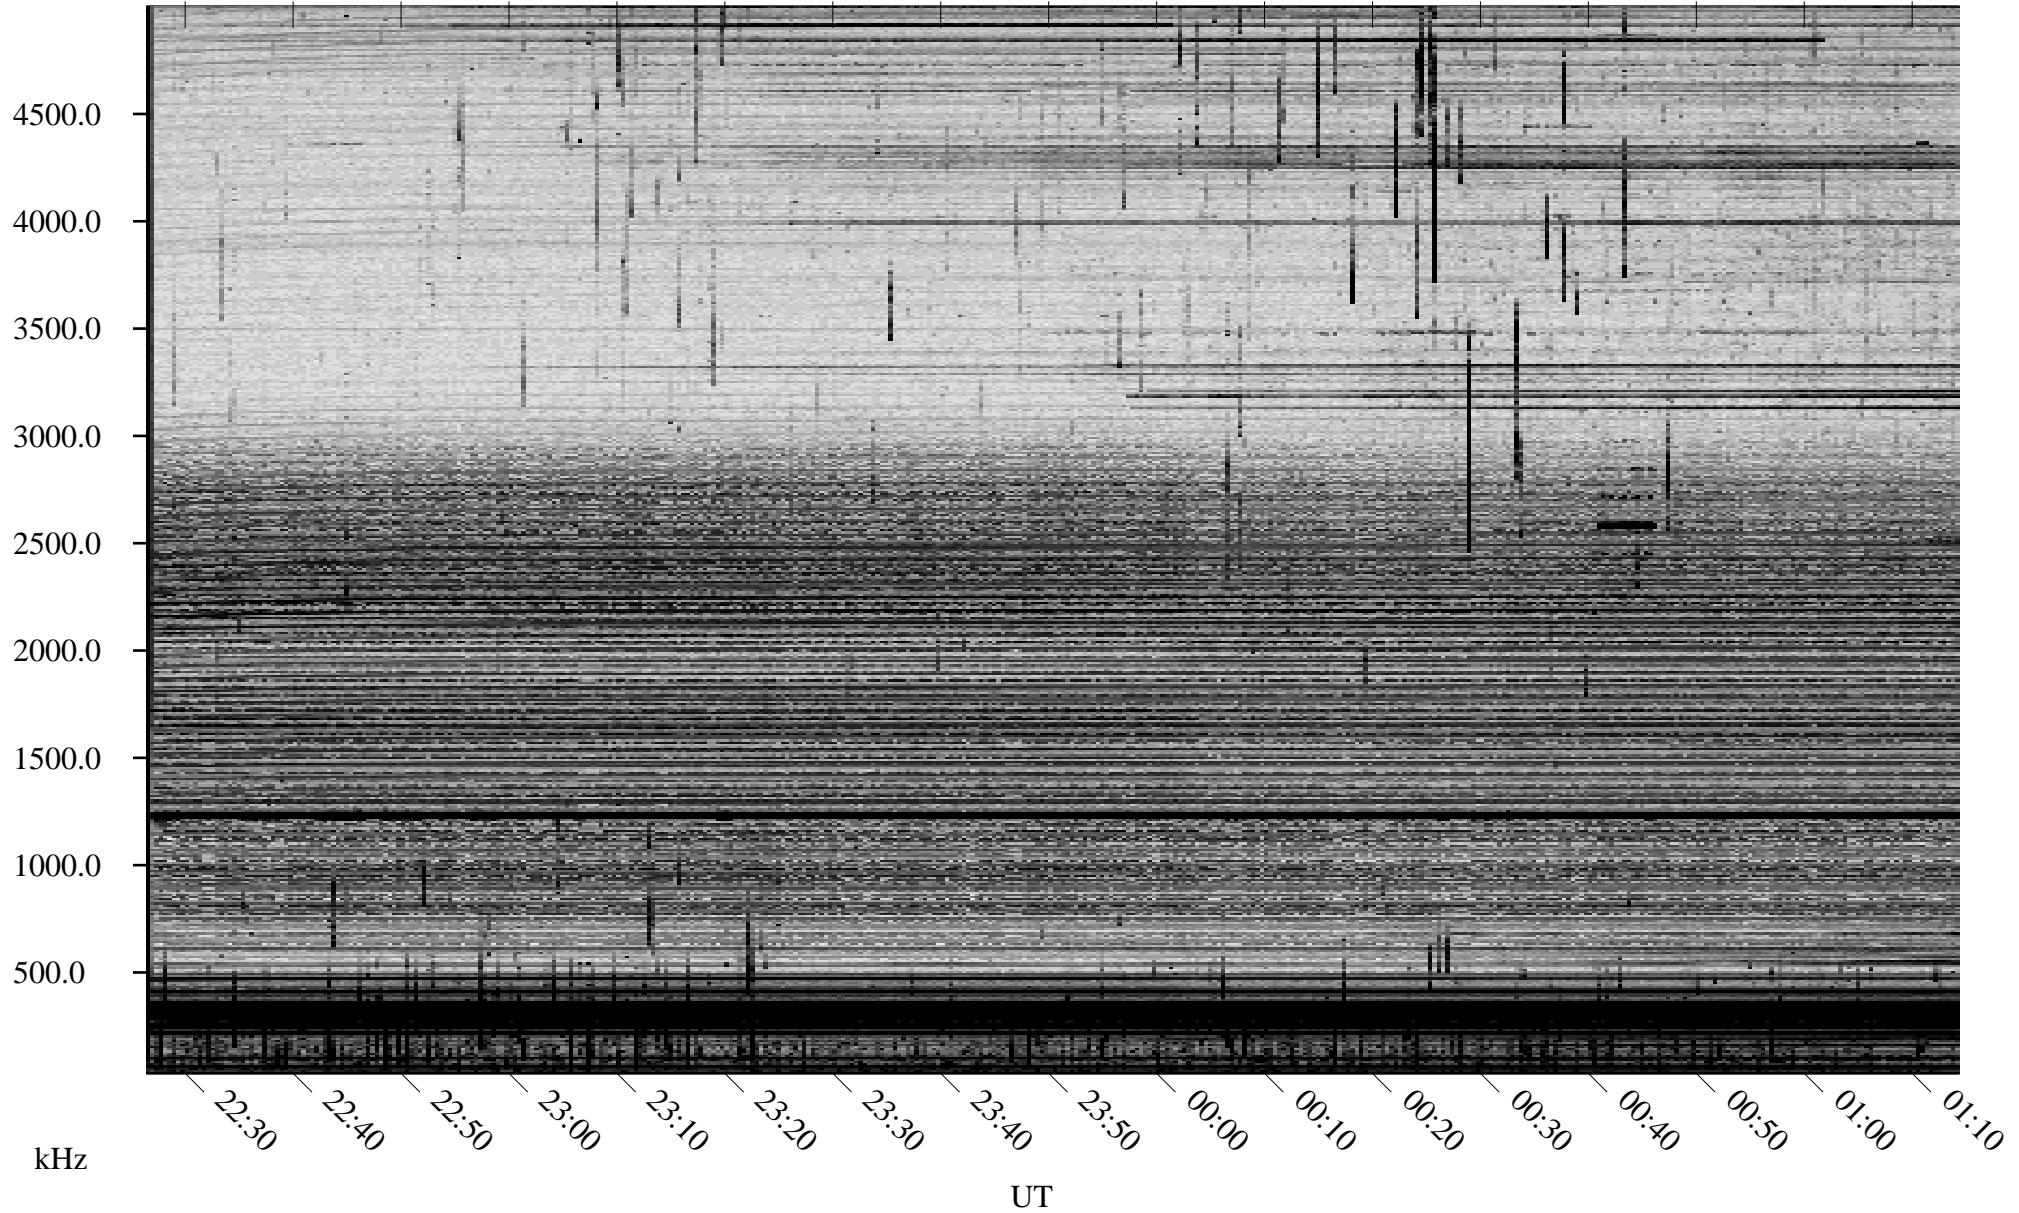

09/22/2005 Churchill, Manitoba

Linear Scale Black = 161 White = 15

ch05265l.r01m max_12

Page 1

09/23/2005 Churchill, Manitoba

Linear Scale Black = 161 White = 15

ch05265l.r01m max_12

Page 2

09/23/2005 Churchill, Manitoba

Linear Scale Black = 161 White = 15

ch05265l.r01m max_12

Page 3

09/23/2005 Churchill, Manitoba

Linear Scale Black = 161 White = 15

ch05265l.r01m max_12

Page 4

09/23/2005 Churchill, Manitoba

Linear Scale Black = 161 White = 15

ch05265l.r01m max_12

Page 5

09/23/2005 Churchill, Manitoba

Linear Scale Black = 161 White = 15

ch052651.r01m max_12

Page 6

09/23/2005 Churchill, Manitoba

Linear Scale Black = 161 White = 15

ch05265l.r01m max_12

Page 7