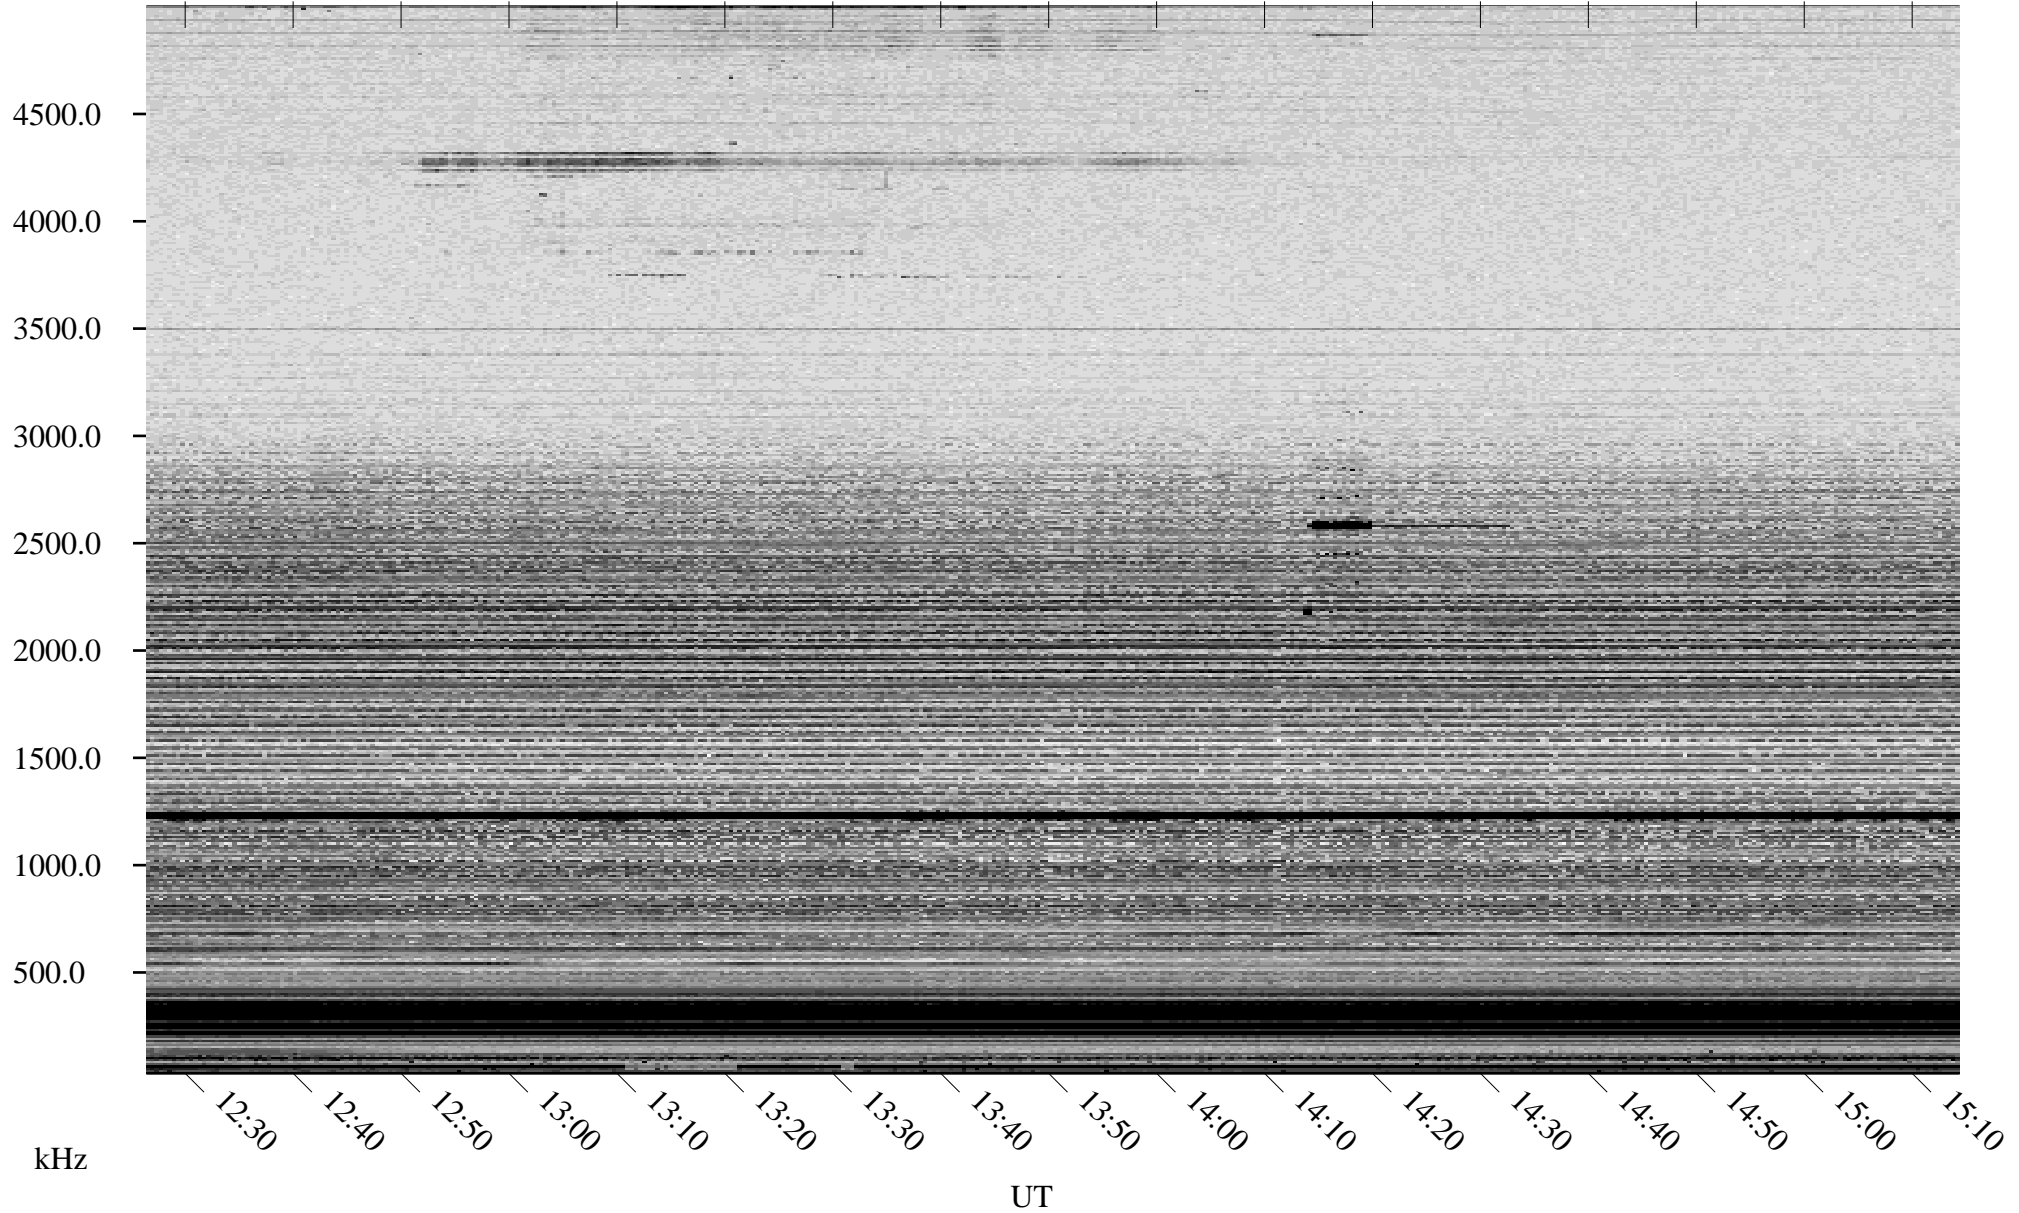

09/22/2005 Churchill, Manitoba

Linear Scale Black = 161 White = 15

ch05265l.r01m max_12

Page 1

09/23/2005 Churchill, Manitoba

Linear Scale Black = 161 White = 15

ch05265l.r01m max_12

Page 2

09/23/2005 Churchill, Manitoba

Linear Scale Black = 161 White = 15

ch05265l.r01m max_12

Page 3

09/23/2005 Churchill, Manitoba

Linear Scale Black = 161 White = 15

ch05265l.r01m max_12

Page 4

09/23/2005 Churchill, Manitoba

Linear Scale Black = 161 White = 15

ch05265l.r01m max_12

Page 5

09/23/2005 Churchill, Manitoba

Linear Scale Black = 161 White = 15

ch052651.r01m max_12

Page 6

09/23/2005 Churchill, Manitoba

Linear Scale Black = 161 White = 15

ch05265l.r01m max_12

Page 7