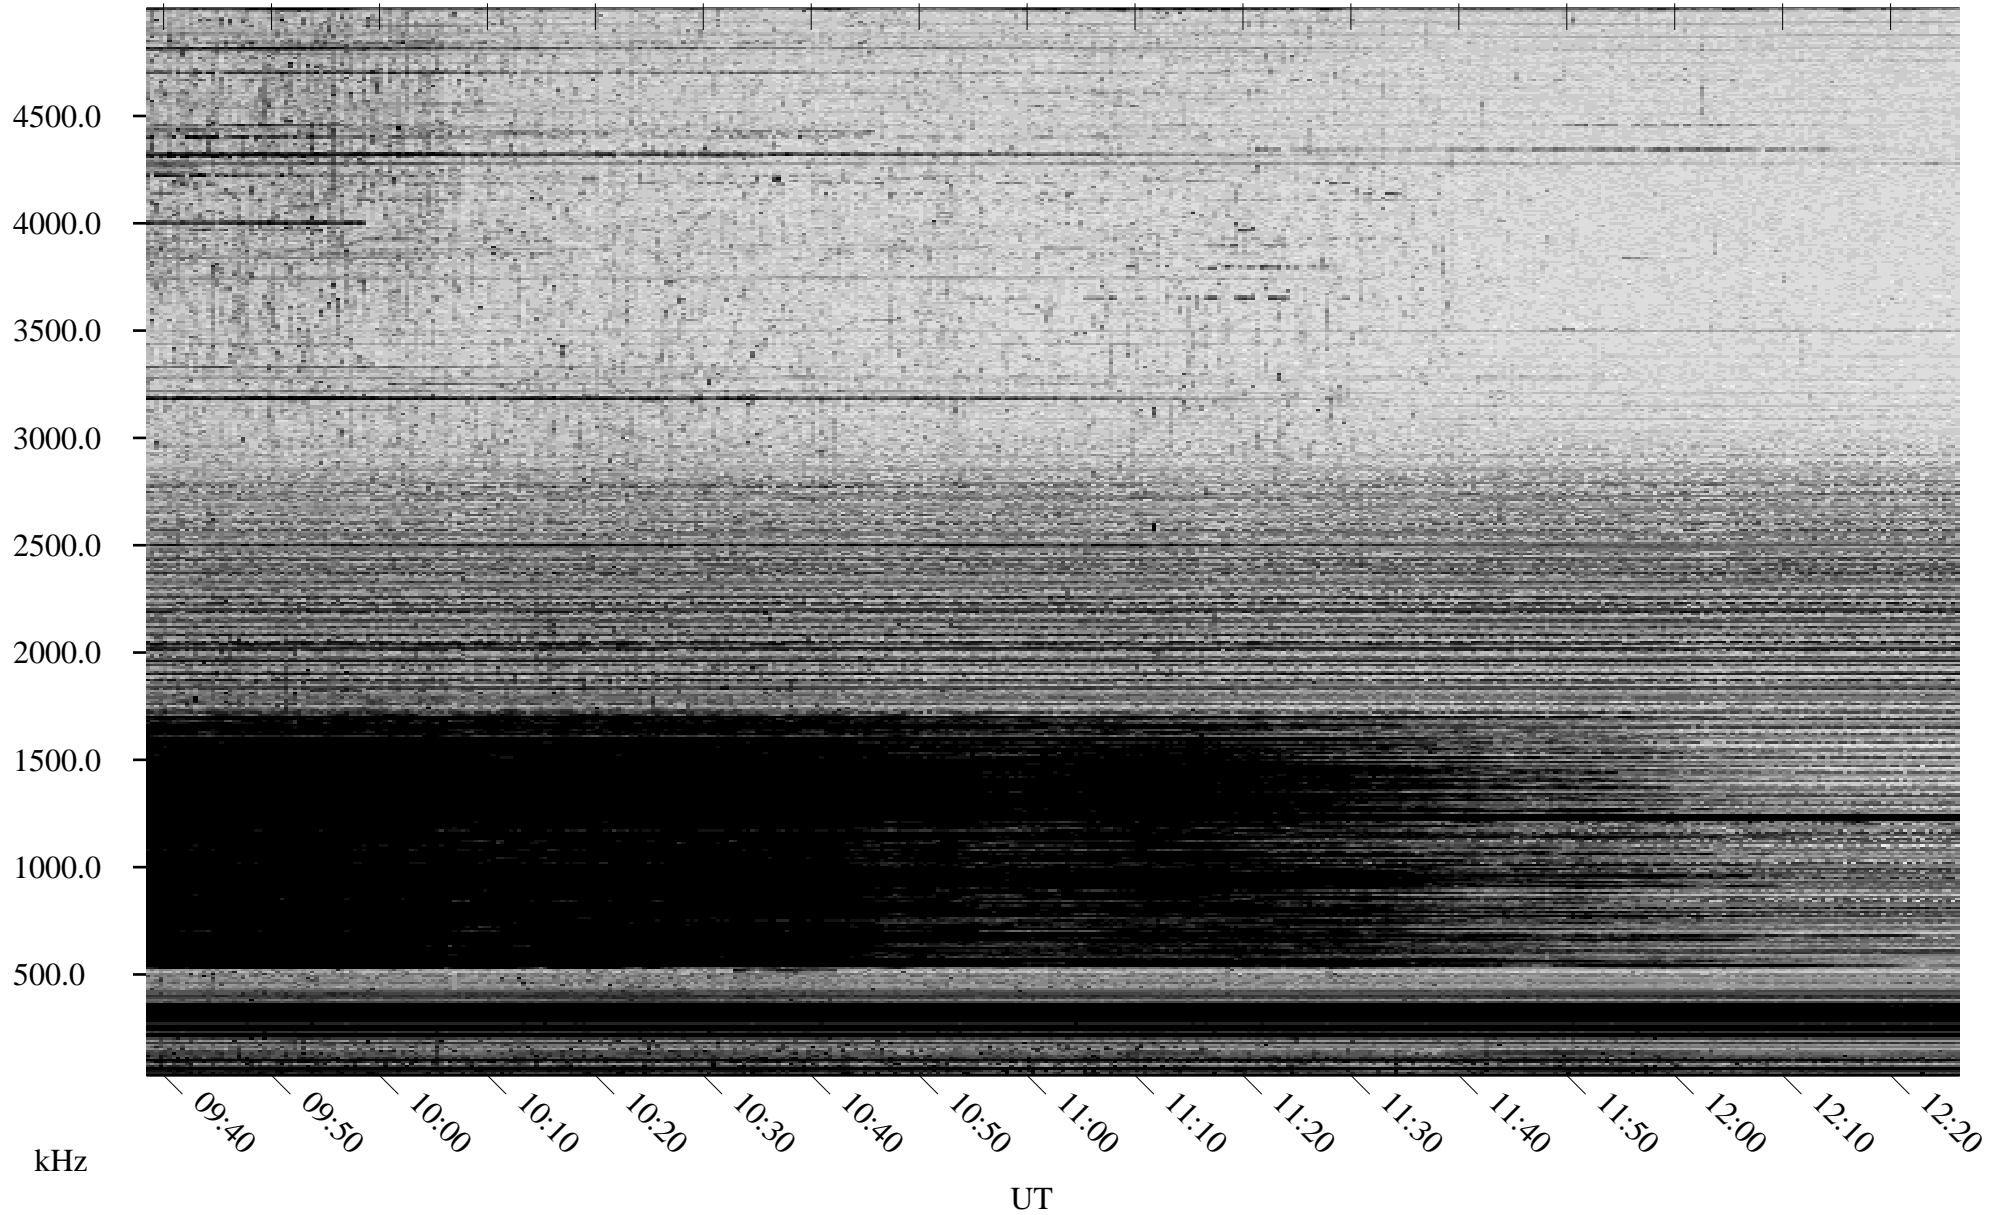

09/22/2005 Churchill, Manitoba

Linear Scale Black = 161 White = 15

ch05265l.r01m max_12

Page 1

09/23/2005 Churchill, Manitoba

Linear Scale Black = 161 White = 15

ch05265l.r01m max_12

Page 2

09/23/2005 Churchill, Manitoba

Linear Scale Black = 161 White = 15

ch05265l.r01m max_12

Page 3

09/23/2005 Churchill, Manitoba

Linear Scale Black = 161 White = 15

ch05265l.r01m max_12

Page 4

09/23/2005 Churchill, Manitoba

Linear Scale Black = 161 White = 15

ch05265l.r01m max_12

Page 5

09/23/2005 Churchill, Manitoba

Linear Scale Black = 161 White = 15

ch052651.r01m max_12

Page 6

09/23/2005 Churchill, Manitoba

Linear Scale Black = 161 White = 15

ch05265l.r01m max_12

Page 7