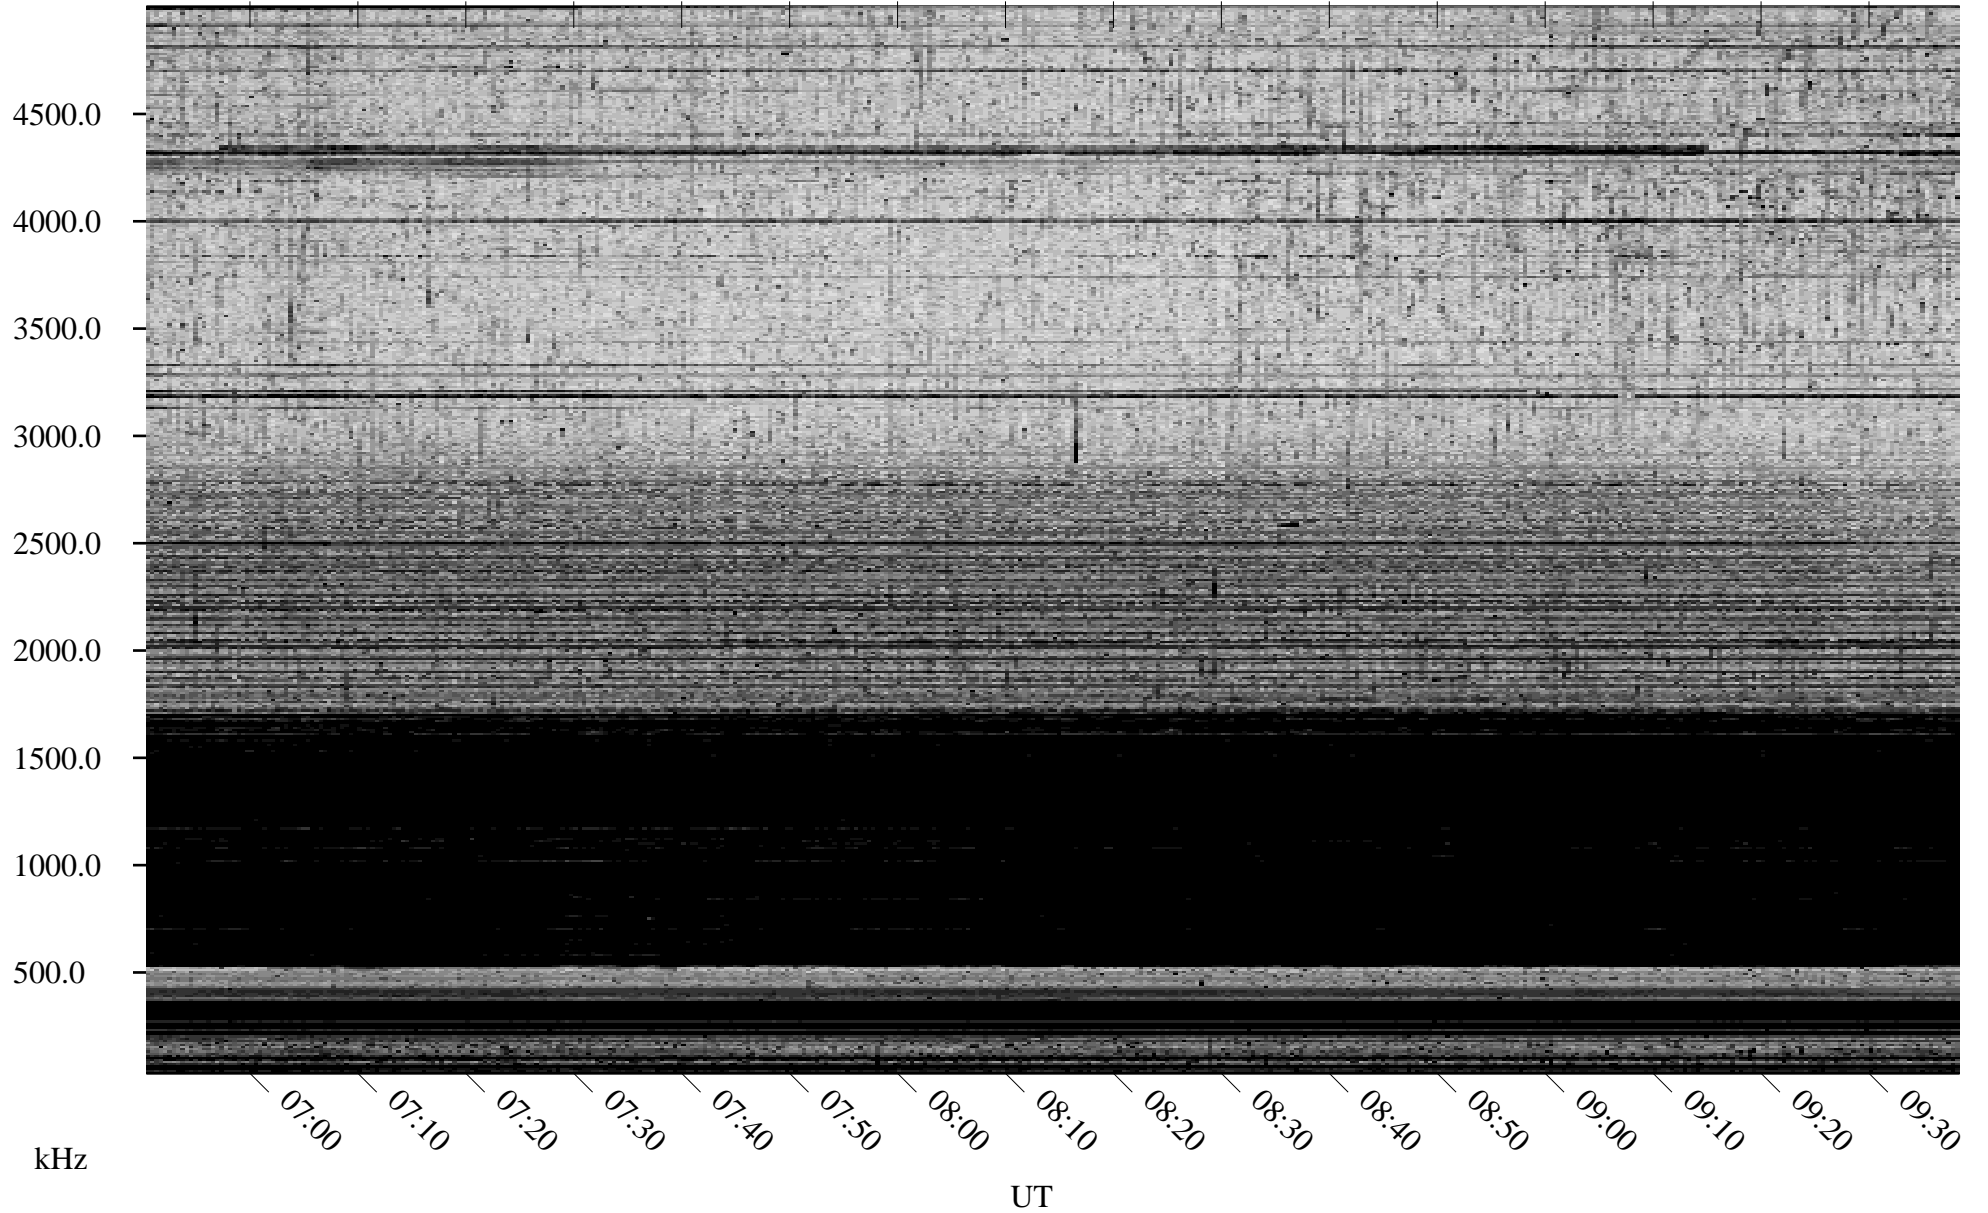

09/22/2005 Churchill, Manitoba

Linear Scale Black = 161 White = 15

ch05265l.r01m max_12

Page 1

09/23/2005 Churchill, Manitoba

Linear Scale Black = 161 White = 15

ch05265l.r01m max_12

Page 2

09/23/2005 Churchill, Manitoba

Linear Scale Black = 161 White = 15

ch05265l.r01m max_12

Page 3

09/23/2005 Churchill, Manitoba

Linear Scale Black = 161 White = 15

ch05265l.r01m max_12

Page 4

09/23/2005 Churchill, Manitoba

Linear Scale Black = 161 White = 15

ch05265l.r01m max_12

Page 5

09/23/2005 Churchill, Manitoba

Linear Scale Black = 161 White = 15

ch052651.r01m max_12

Page 6

09/23/2005 Churchill, Manitoba

Linear Scale Black = 161 White = 15

ch05265l.r01m max_12

Page 7