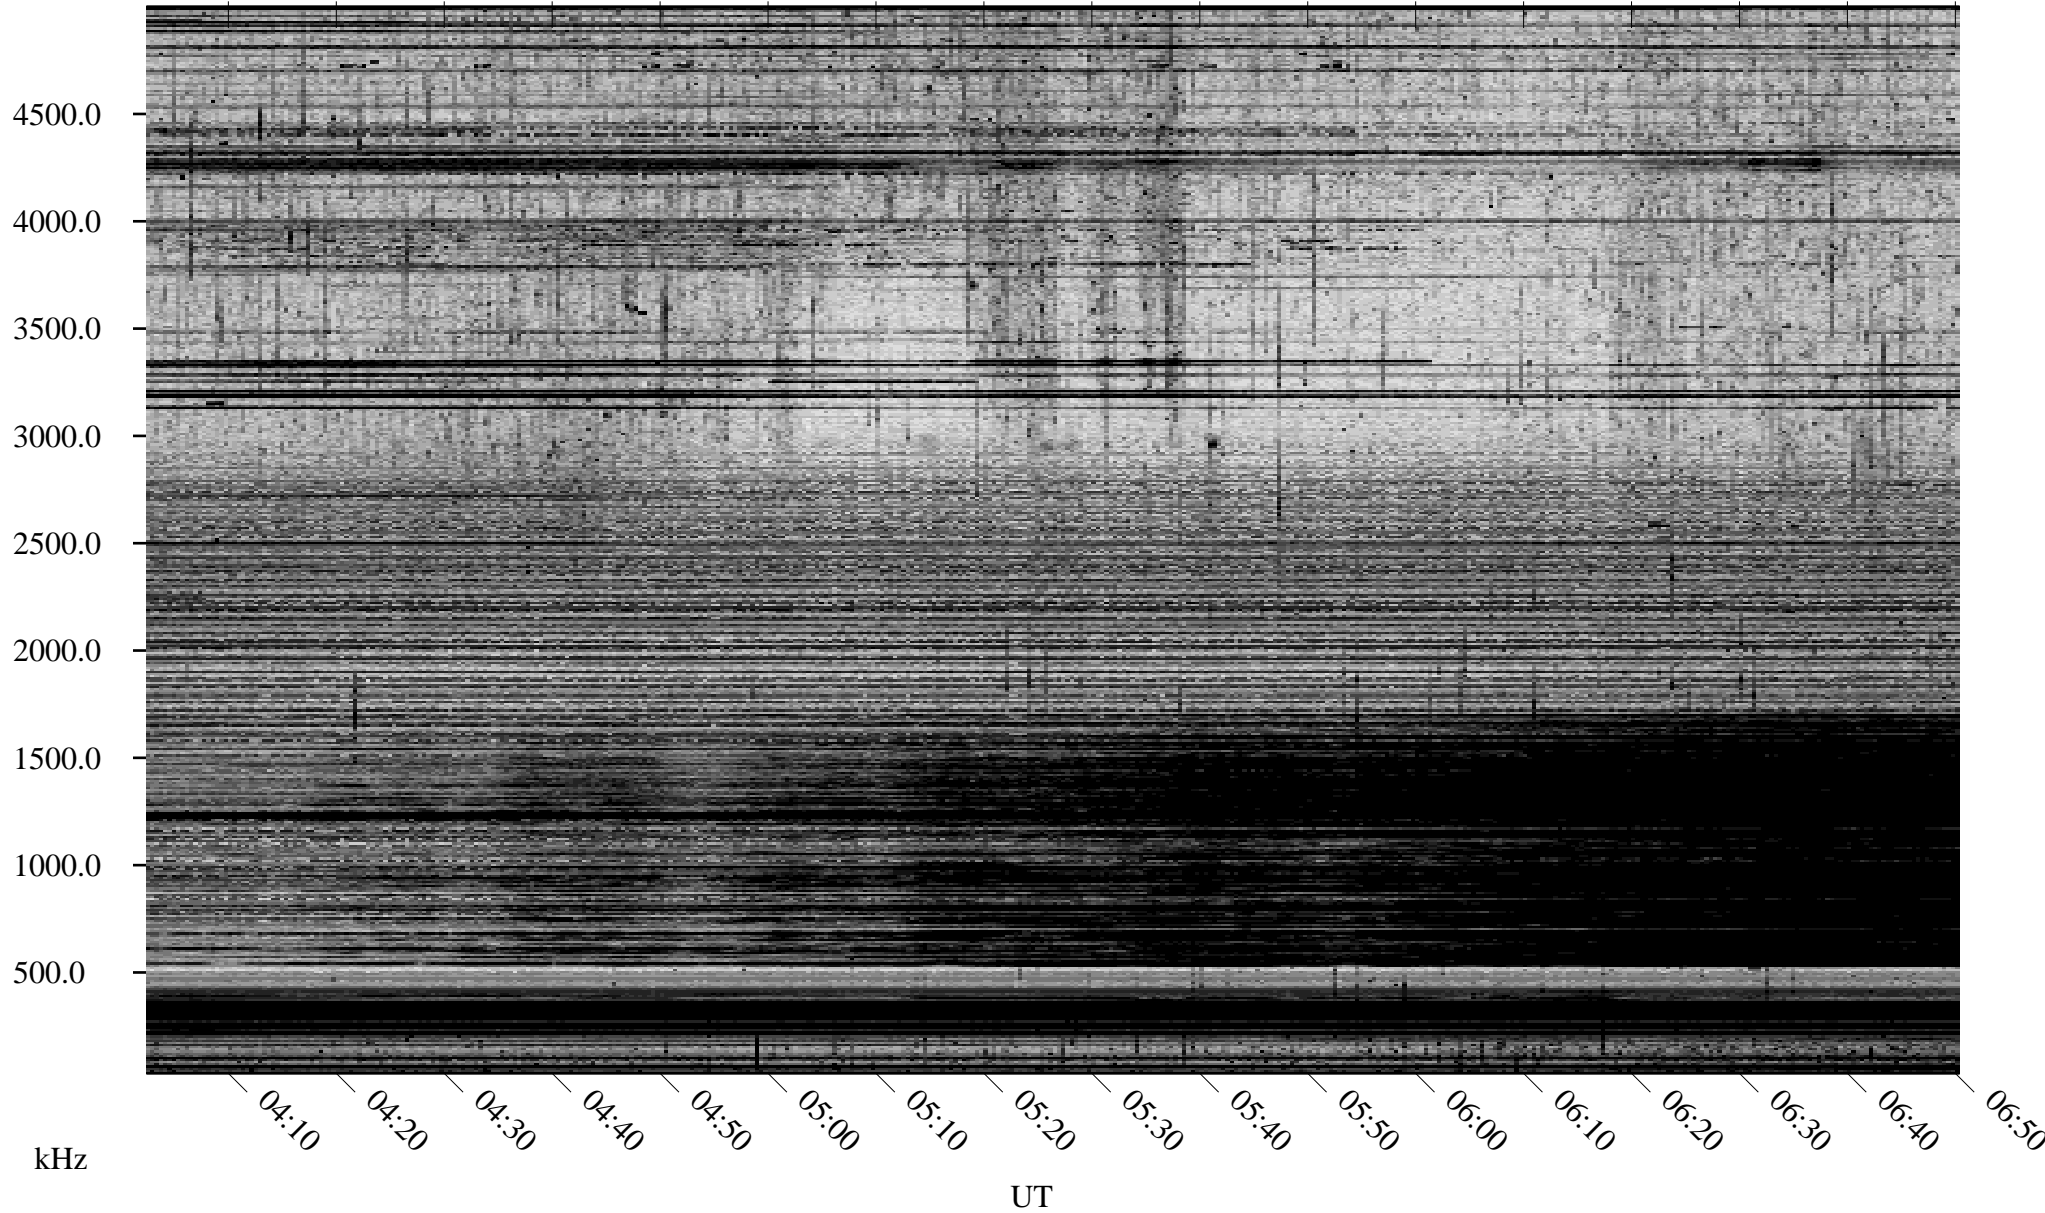

09/22/2005 Churchill, Manitoba

Linear Scale Black = 161 White = 15

ch05265l.r01m max_12

Page 1

09/23/2005 Churchill, Manitoba

Linear Scale Black = 161 White = 15

ch05265l.r01m max_12

Page 2

09/23/2005 Churchill, Manitoba

Linear Scale Black = 161 White = 15

ch05265l.r01m max_12

Page 3

09/23/2005 Churchill, Manitoba

Linear Scale Black = 161 White = 15

ch05265l.r01m max_12

Page 4

09/23/2005 Churchill, Manitoba

Linear Scale Black = 161 White = 15

ch05265l.r01m max_12

Page 5

09/23/2005 Churchill, Manitoba

Linear Scale Black = 161 White = 15

ch052651.r01m max_12

Page 6

09/23/2005 Churchill, Manitoba

Linear Scale Black = 161 White = 15

ch05265l.r01m max_12

Page 7