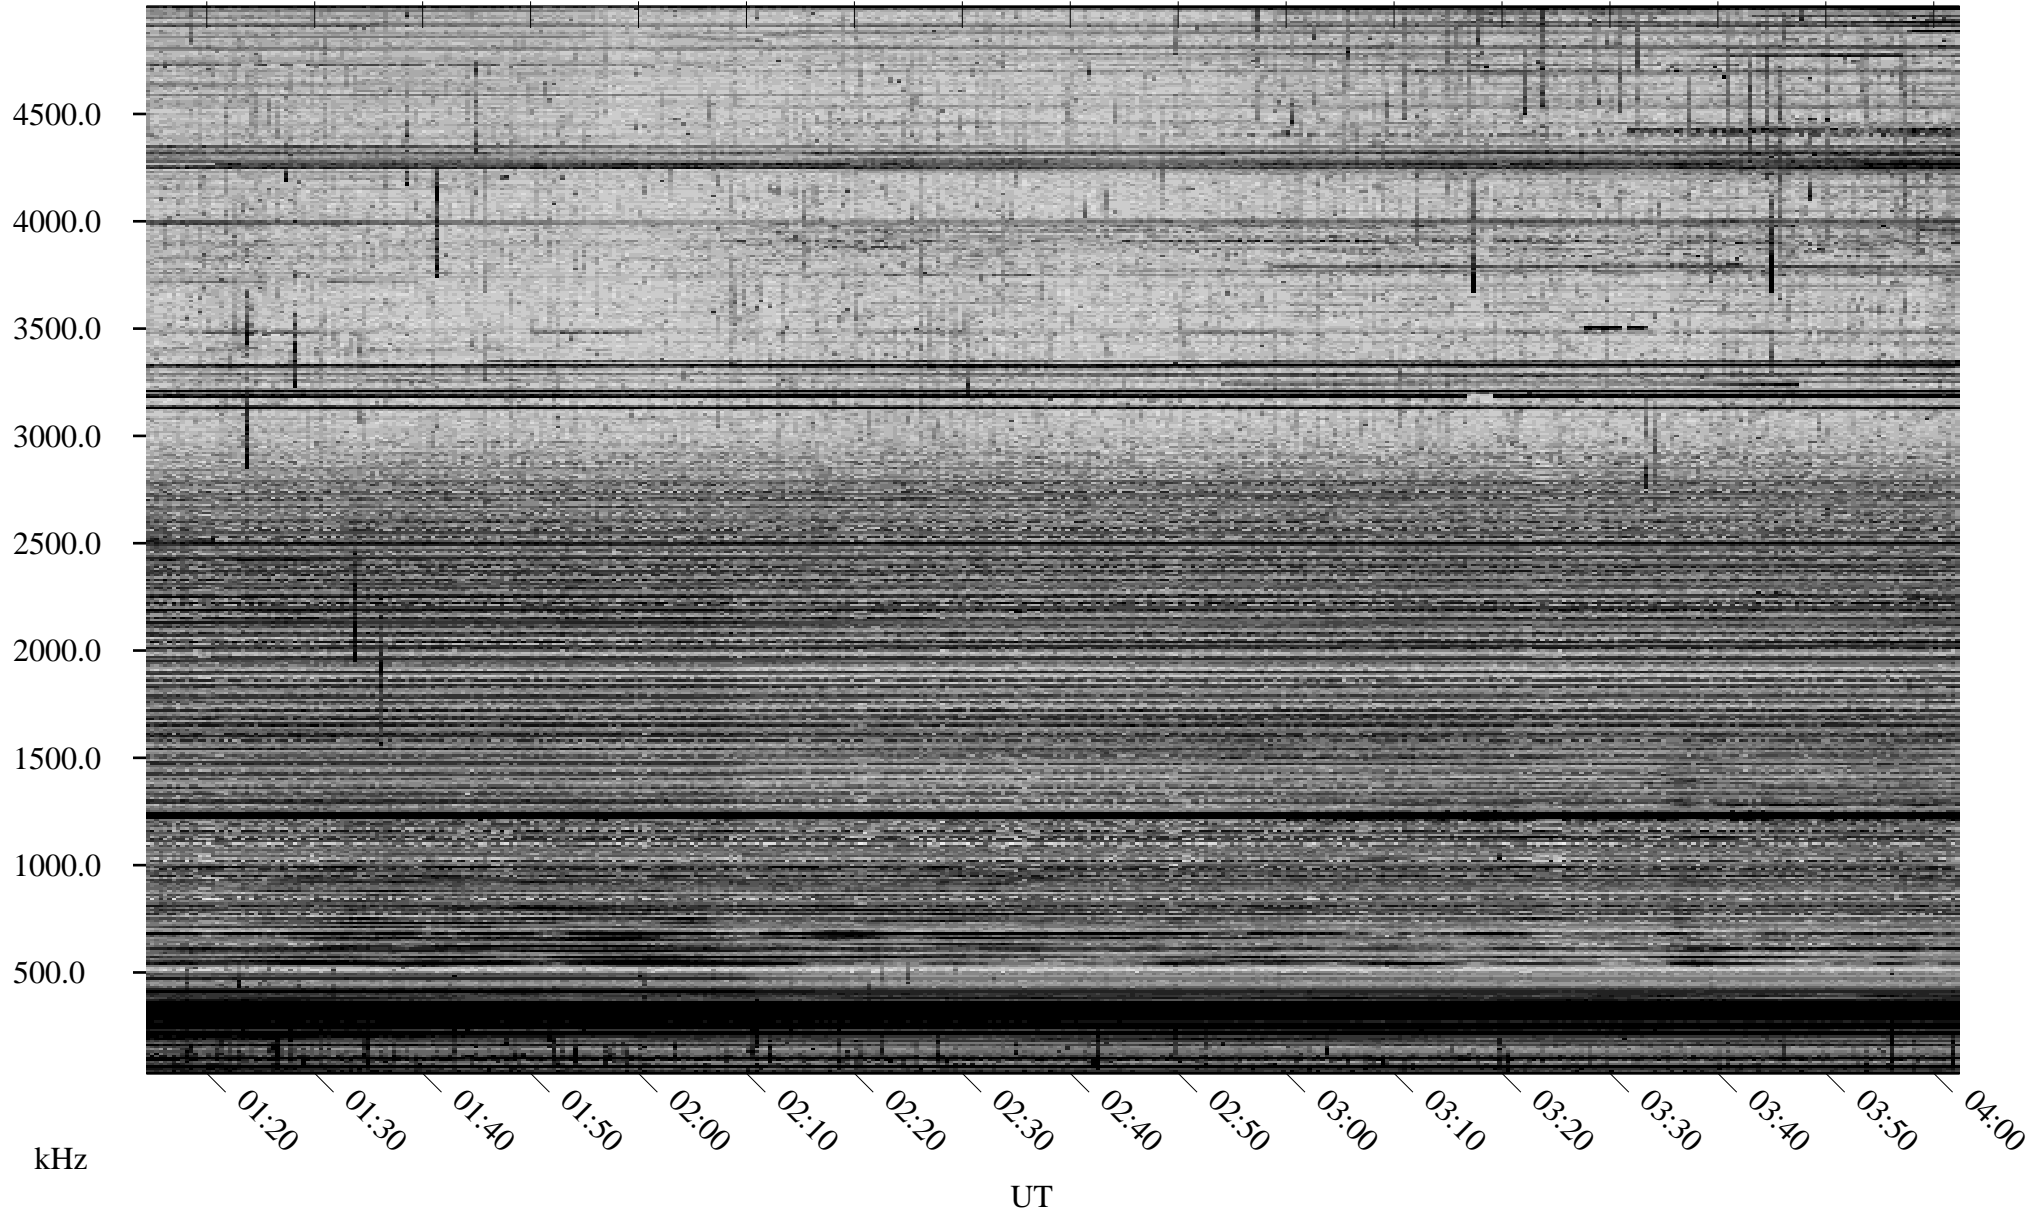

09/22/2005 Churchill, Manitoba

Linear Scale Black = 161 White = 15

ch05265l.r01m max_12

Page 1

09/23/2005 Churchill, Manitoba

Linear Scale Black = 161 White = 15

ch05265l.r01m max_12

Page 2

09/23/2005 Churchill, Manitoba

Linear Scale Black = 161 White = 15

ch05265l.r01m max_12

Page 3

09/23/2005 Churchill, Manitoba

Linear Scale Black = 161 White = 15

ch05265l.r01m max_12

Page 4

09/23/2005 Churchill, Manitoba

Linear Scale Black = 161 White = 15

ch05265l.r01m max_12

Page 5

09/23/2005 Churchill, Manitoba

Linear Scale Black = 161 White = 15

ch052651.r01m max_12

Page 6

09/23/2005 Churchill, Manitoba

Linear Scale Black = 161 White = 15

ch05265l.r01m max_12

Page 7