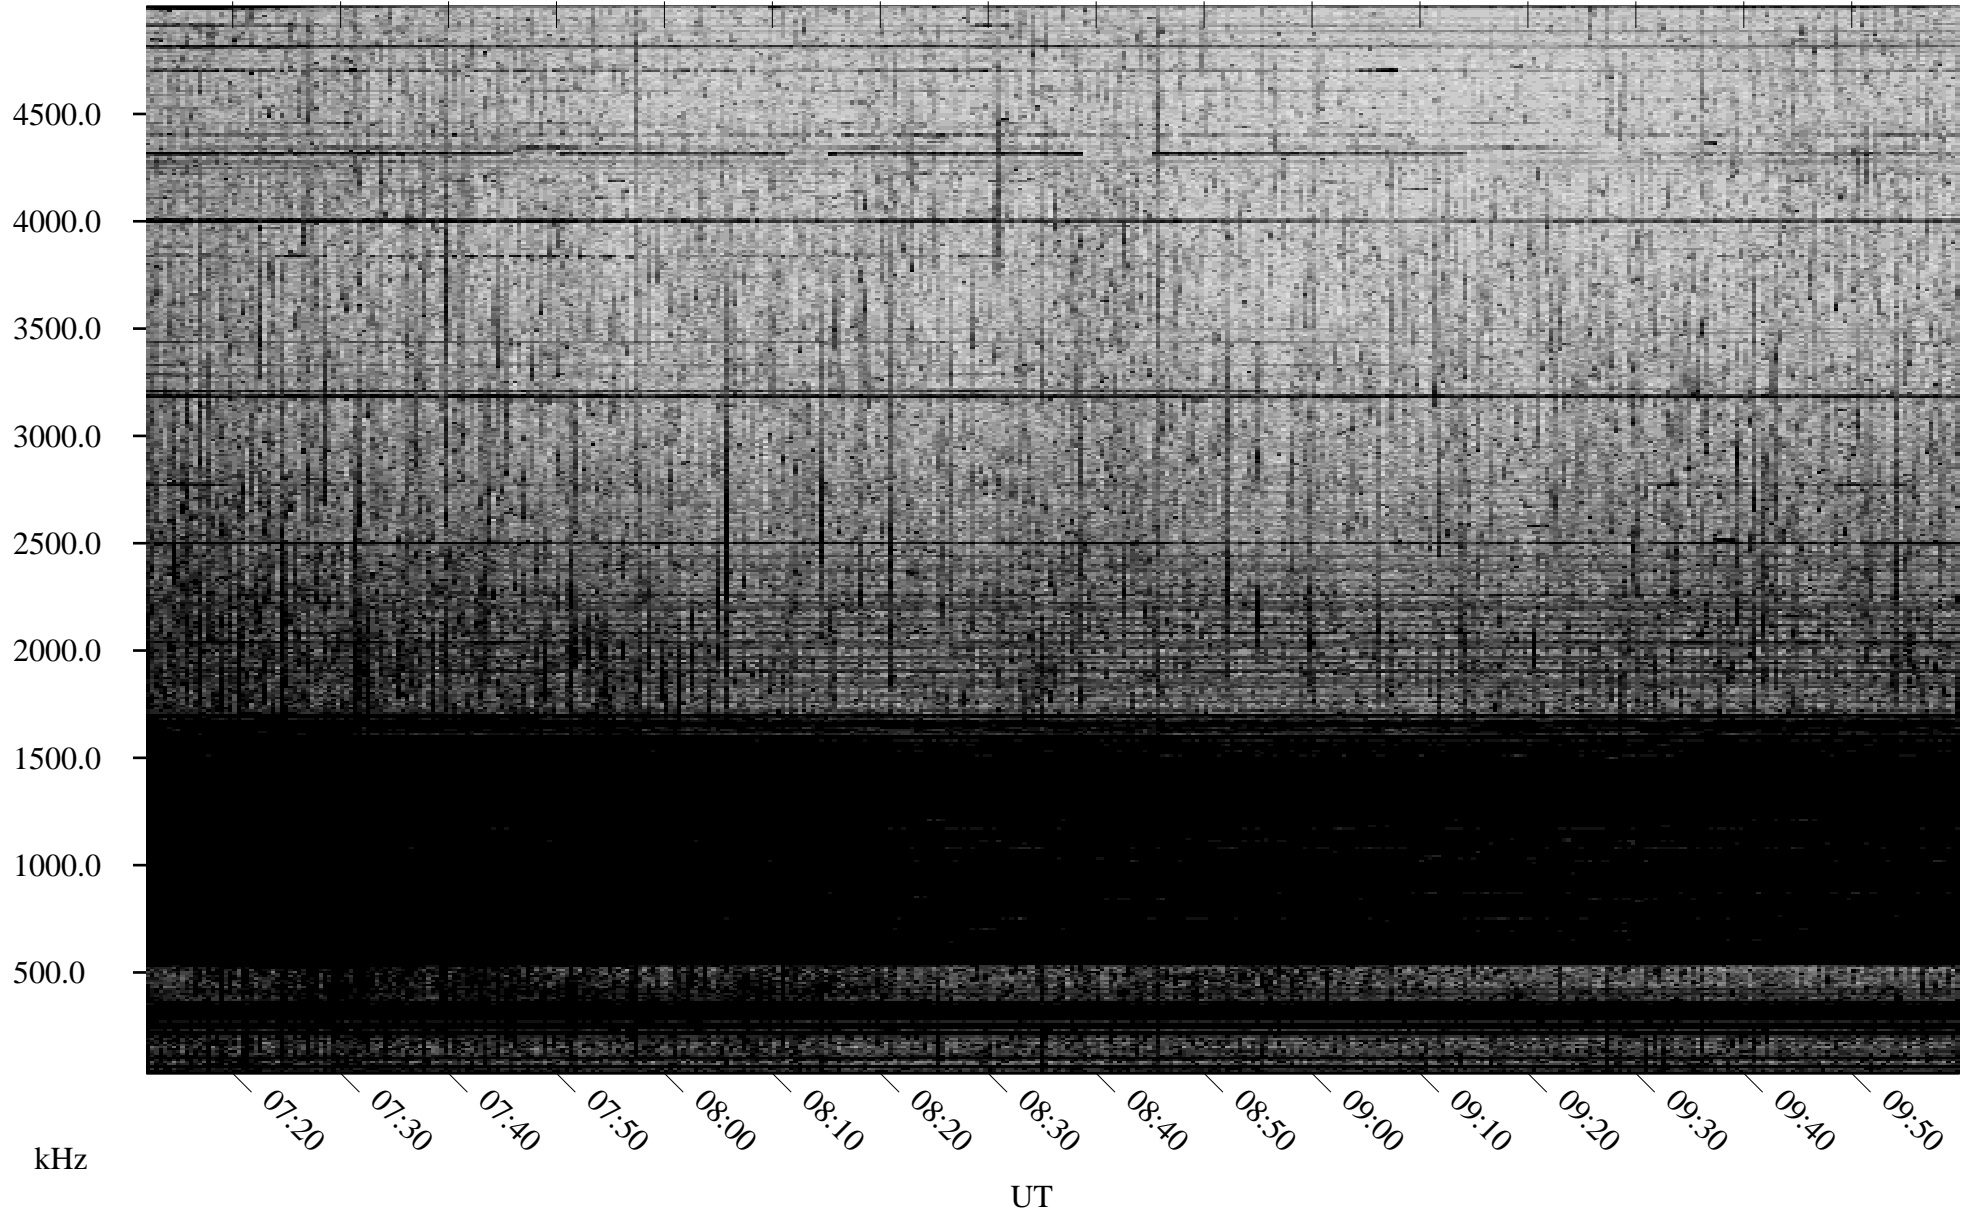

09/23/2005 Churchill, Manitoba

Linear Scale Black = 161 White = 15

ch05266l.r00m max_12

Page 1

09/23/2005 Churchill, Manitoba

Linear Scale Black = 161 White = 15

ch05266l.r00m max_12

Page 2

09/24/2005 Churchill, Manitoba

Linear Scale Black = 161 White = 15

ch05266l.r00m max_12

Page 3

09/24/2005 Churchill, Manitoba

Linear Scale Black = 161 White = 15

ch05266l.r00m max_12

Page 4

09/24/2005 Churchill, Manitoba

Linear Scale Black = 161 White = 15

ch05266l.r00m max_12

Page 5

09/24/2005 Churchill, Manitoba

Linear Scale Black = 161 White = 15

ch05266l.r00m max_12

Page 6

09/24/2005 Churchill, Manitoba

Linear Scale Black = 161 White = 15

ch05266l.r00m max_12

Page 7

09/24/2005 Churchill, Manitoba

Linear Scale Black = 161 White = 15

ch05266l.r00m max_12

Page 8