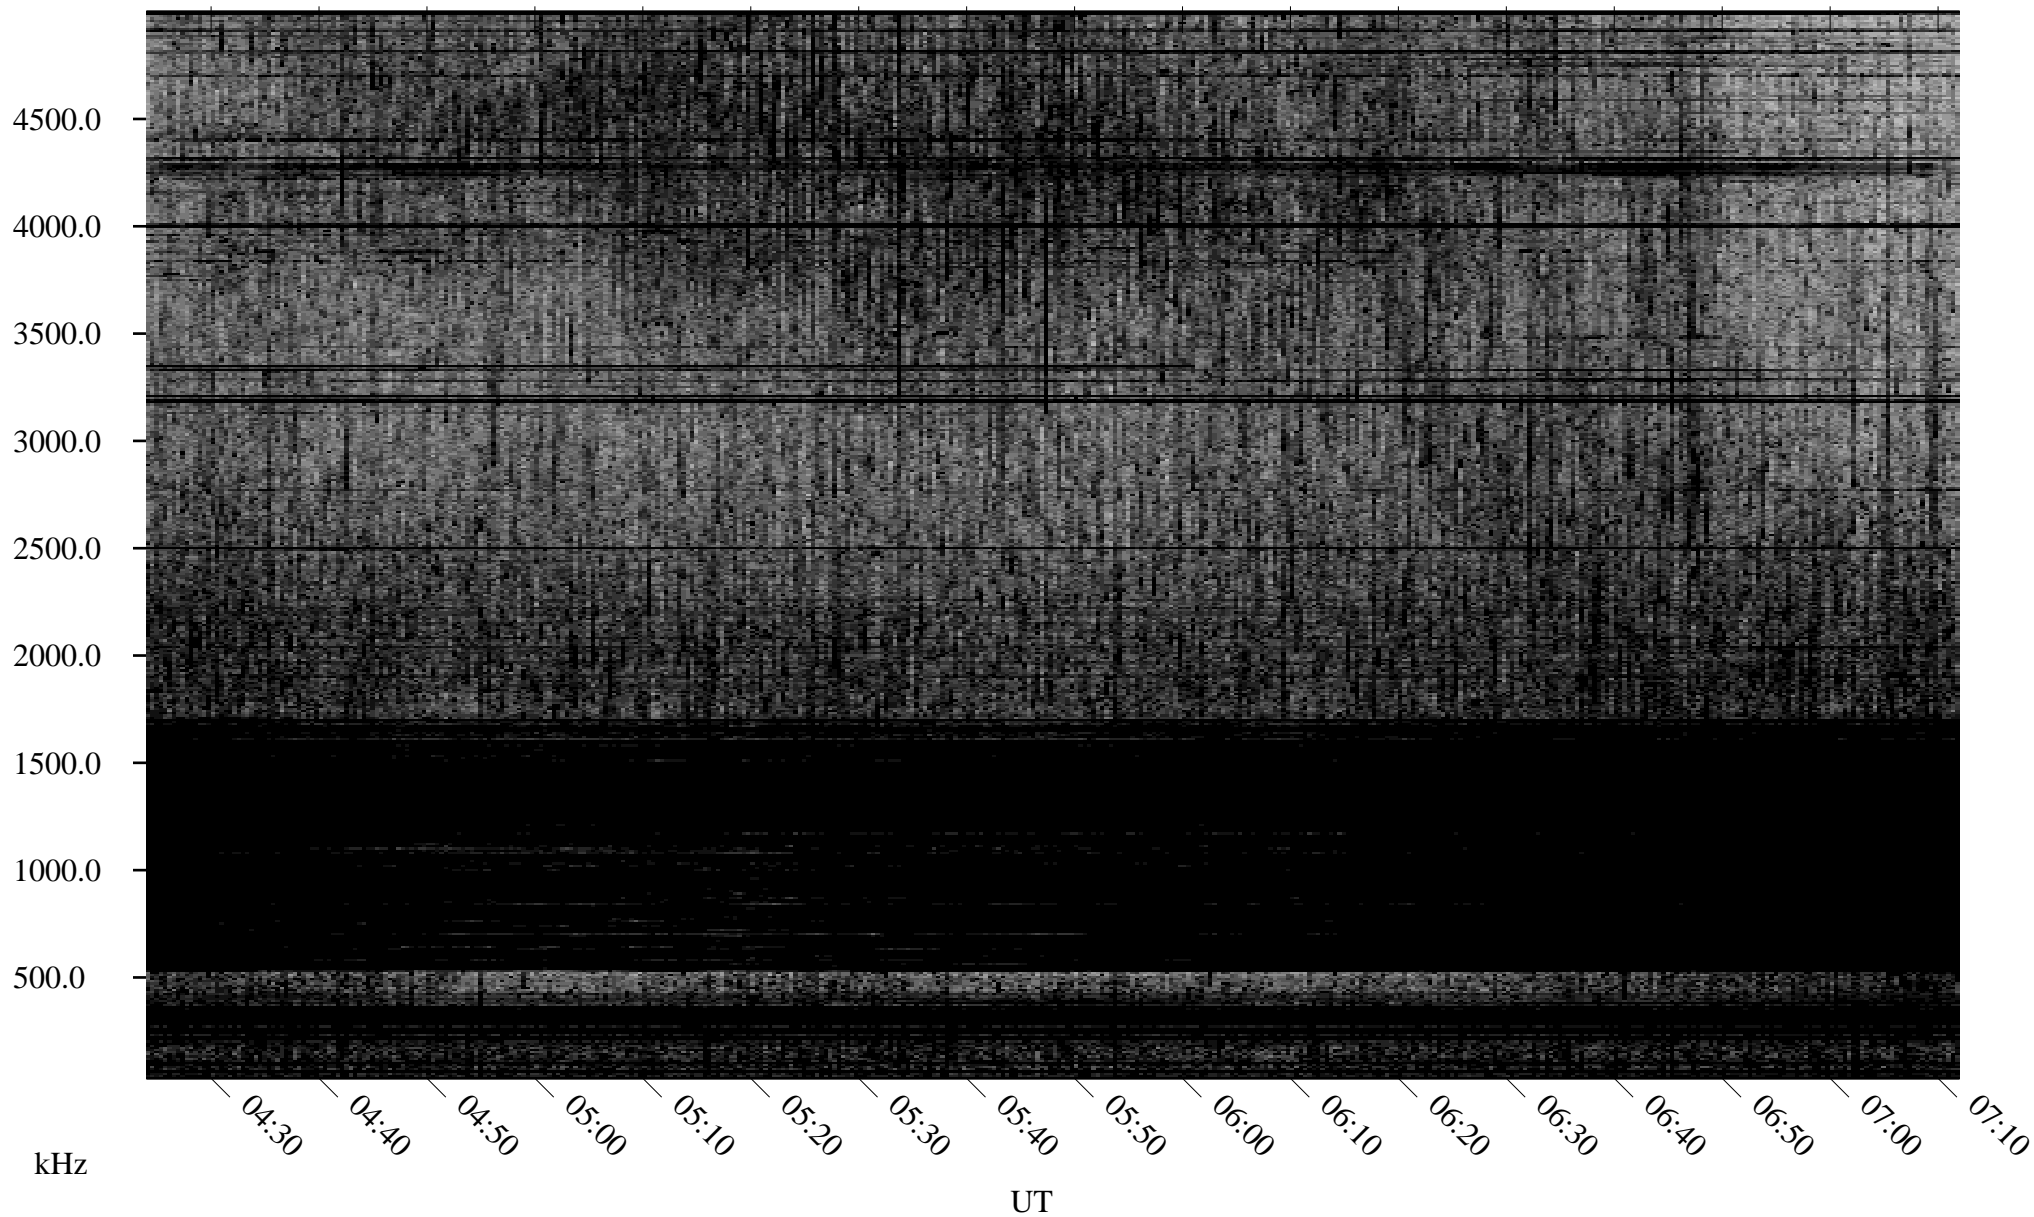

09/23/2005 Churchill, Manitoba

Linear Scale Black = 161 White = 15

ch05266l.r00m max_12

Page 1

09/23/2005 Churchill, Manitoba

Linear Scale Black = 161 White = 15

ch05266l.r00m max_12

Page 2

09/24/2005 Churchill, Manitoba

Linear Scale Black = 161 White = 15

ch05266l.r00m max_12

Page 3

09/24/2005 Churchill, Manitoba

Linear Scale Black = 161 White = 15

ch05266l.r00m max_12

Page 4

09/24/2005 Churchill, Manitoba

Linear Scale Black = 161 White = 15

ch05266l.r00m max_12

Page 5

09/24/2005 Churchill, Manitoba

Linear Scale Black = 161 White = 15

ch05266l.r00m max_12

Page 6

09/24/2005 Churchill, Manitoba

Linear Scale Black = 161 White = 15

ch05266l.r00m max_12

Page 7

09/24/2005 Churchill, Manitoba

Linear Scale Black = 161 White = 15

ch05266l.r00m max_12

Page 8