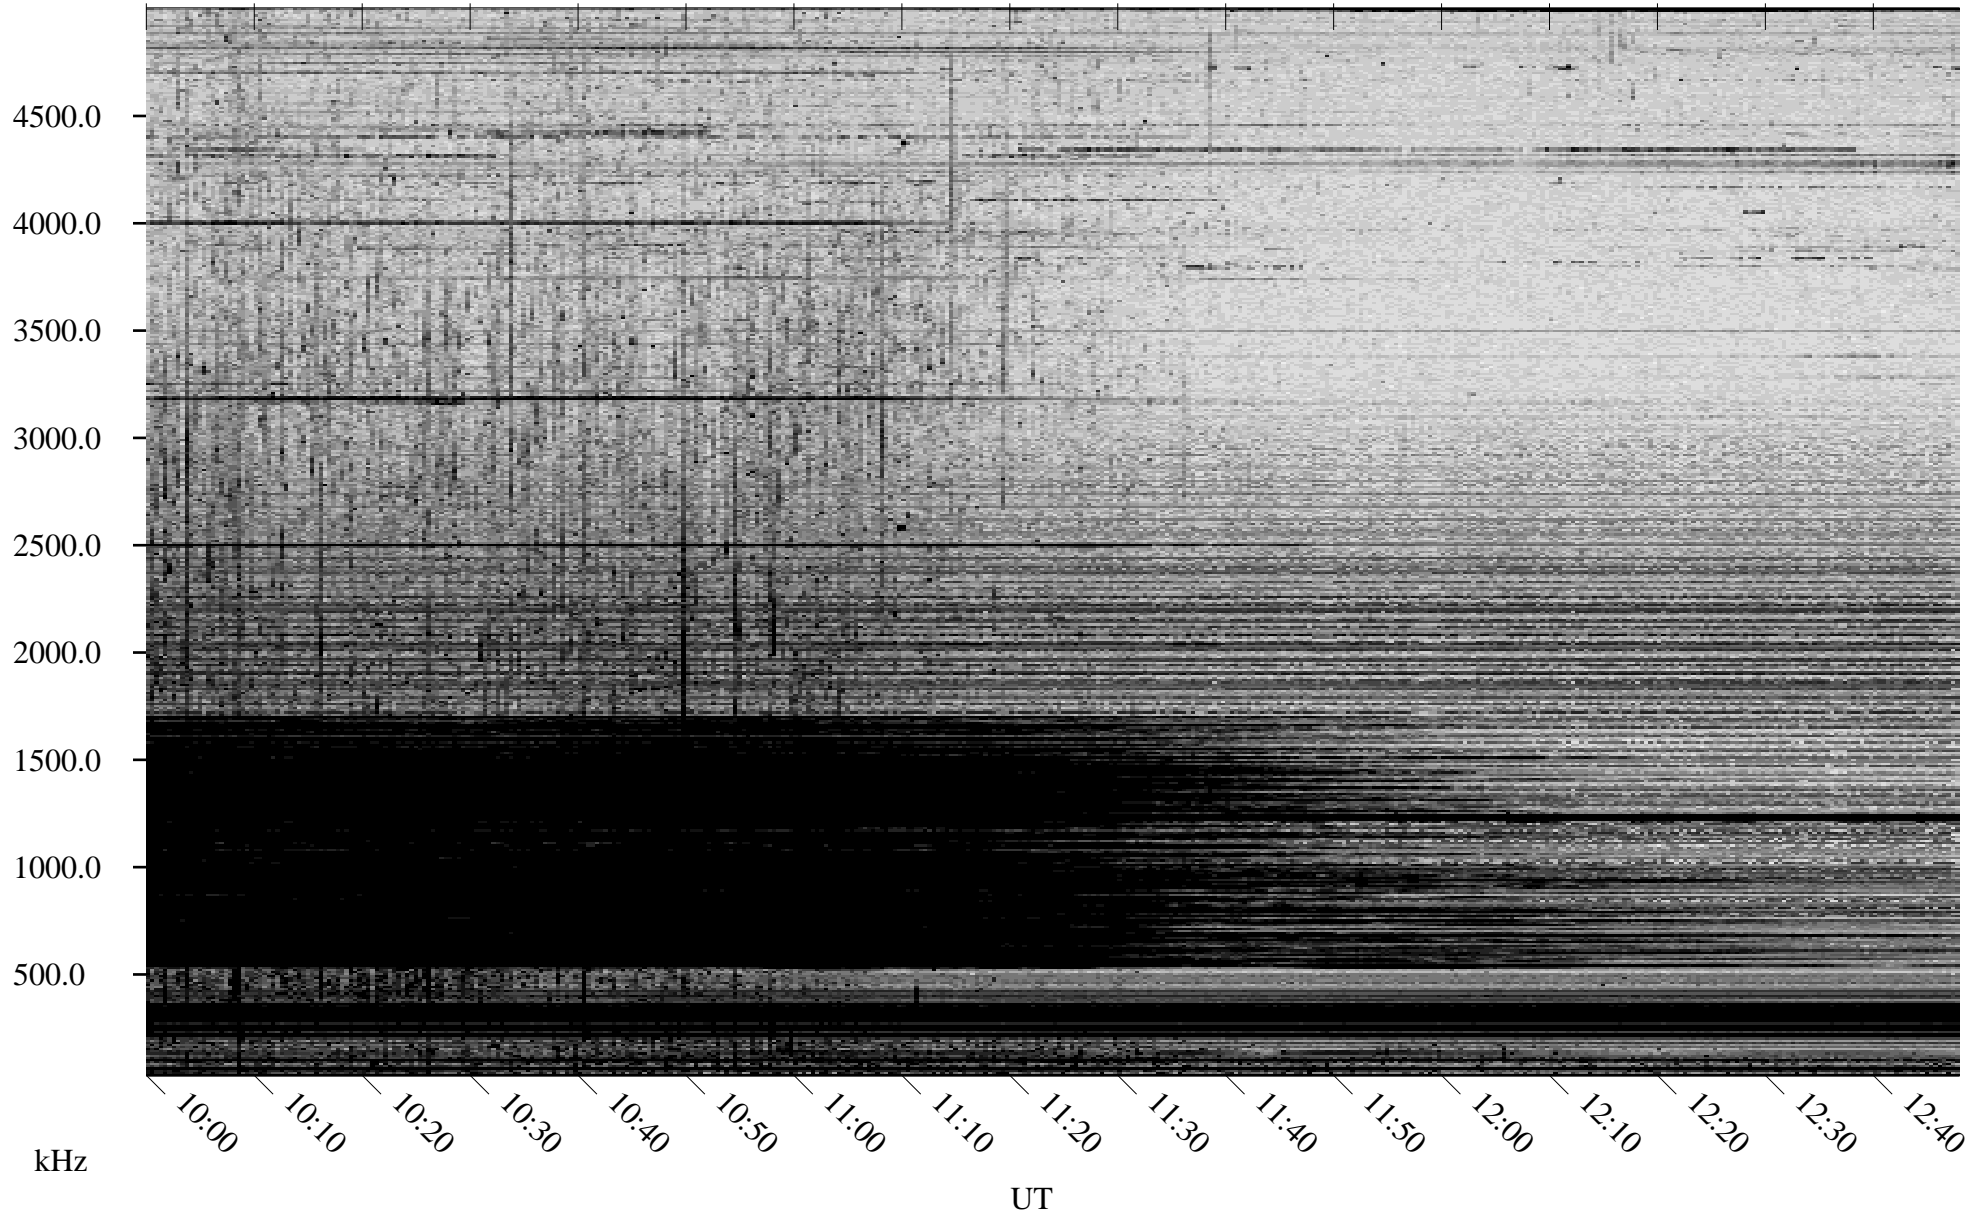

09/23/2005 Churchill, Manitoba

Linear Scale Black = 161 White = 15

ch05266l.r00m max_12

Page 1

09/23/2005 Churchill, Manitoba

Linear Scale Black = 161 White = 15

ch05266l.r00m max_12

Page 2

09/24/2005 Churchill, Manitoba

Linear Scale Black = 161 White = 15

ch05266l.r00m max_12

Page 3

09/24/2005 Churchill, Manitoba

Linear Scale Black = 161 White = 15

ch05266l.r00m max_12

Page 4

09/24/2005 Churchill, Manitoba

Linear Scale Black = 161 White = 15

ch05266l.r00m max_12

Page 5

09/24/2005 Churchill, Manitoba

Linear Scale Black = 161 White = 15

ch05266l.r00m max_12

Page 6

09/24/2005 Churchill, Manitoba

Linear Scale Black = 161 White = 15

ch05266l.r00m max_12

Page 7

09/24/2005 Churchill, Manitoba

Linear Scale Black = 161 White = 15

ch05266l.r00m max_12

Page 8