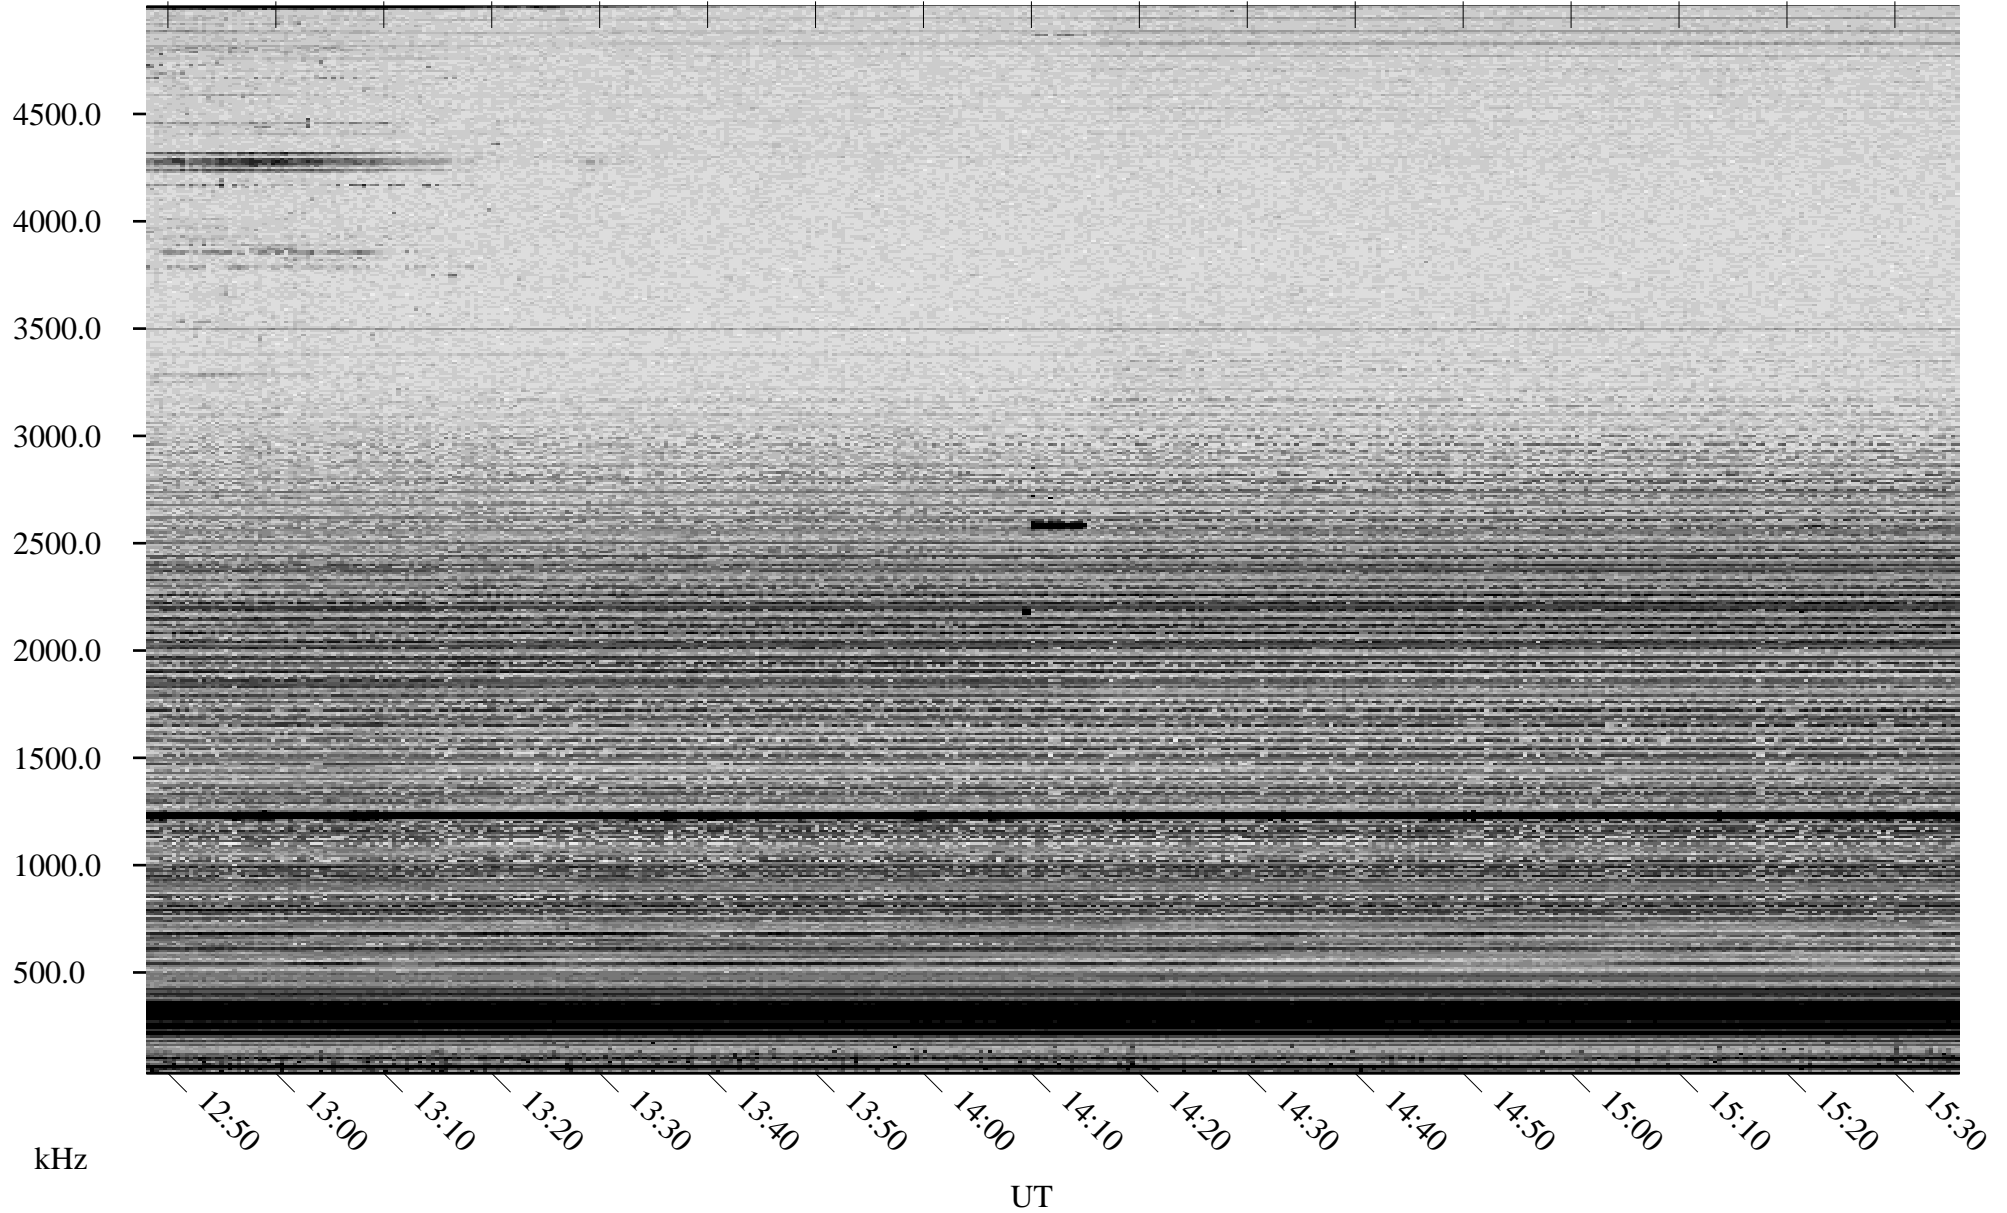

09/23/2005 Churchill, Manitoba

Linear Scale Black = 161 White = 15

ch05266l.r00m max_12

Page 1

09/23/2005 Churchill, Manitoba

Linear Scale Black = 161 White = 15

ch05266l.r00m max_12

Page 2

09/24/2005 Churchill, Manitoba

Linear Scale Black = 161 White = 15

ch05266l.r00m max_12

Page 3

09/24/2005 Churchill, Manitoba

Linear Scale Black = 161 White = 15

ch05266l.r00m max_12

Page 4

09/24/2005 Churchill, Manitoba

Linear Scale Black = 161 White = 15

ch05266l.r00m max_12

Page 5

09/24/2005 Churchill, Manitoba

Linear Scale Black = 161 White = 15

ch05266l.r00m max_12

Page 6

09/24/2005 Churchill, Manitoba

Linear Scale Black = 161 White = 15

ch05266l.r00m max_12

Page 7

09/24/2005 Churchill, Manitoba

Linear Scale Black = 161 White = 15

ch05266l.r00m max_12

Page 8