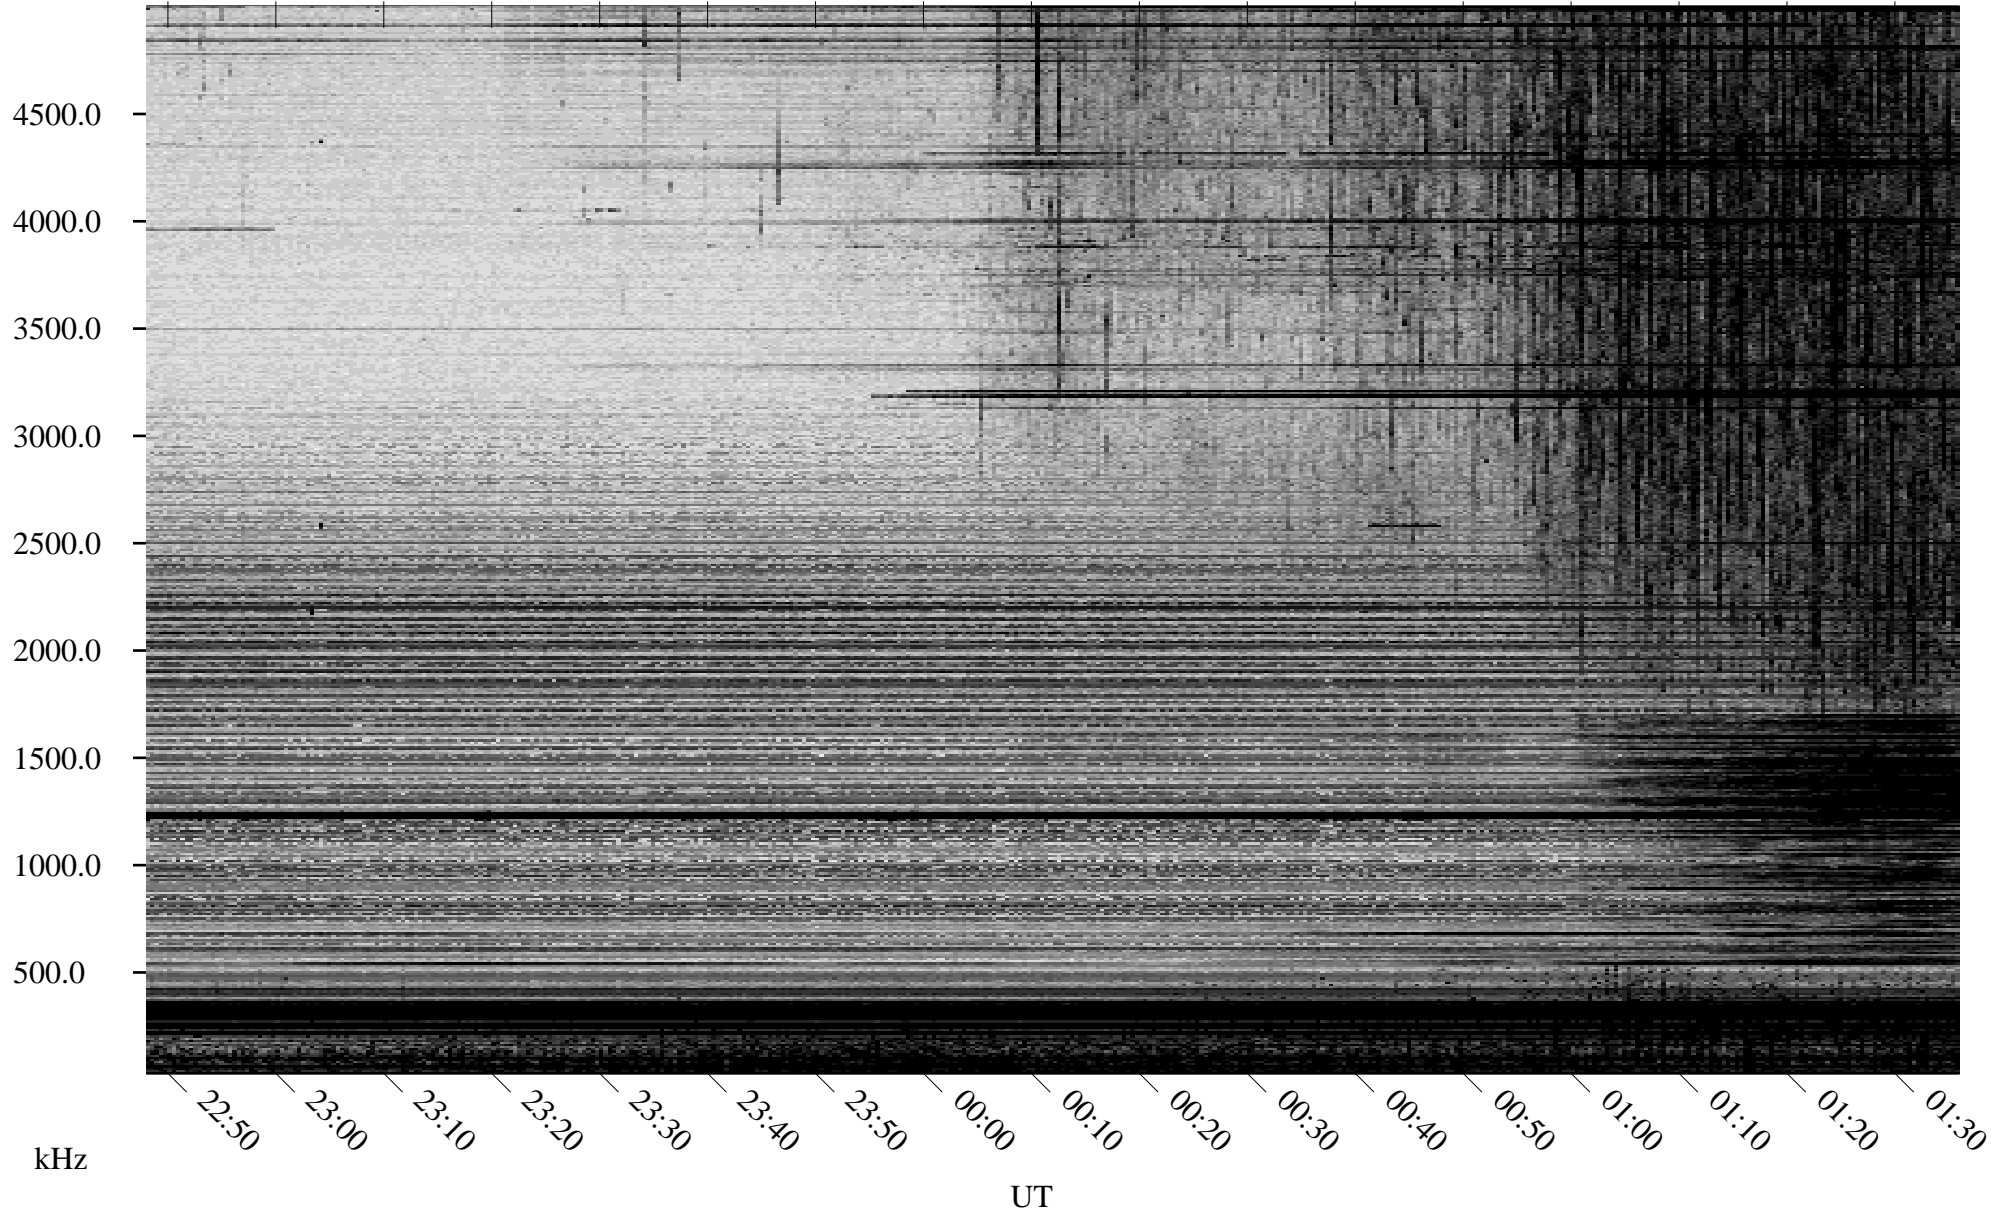

09/23/2005 Churchill, Manitoba

Linear Scale Black = 161 White = 15

ch05266l.r00m max_12

Page 1

09/23/2005 Churchill, Manitoba

Linear Scale Black = 161 White = 15

ch05266l.r00m max_12

Page 2

09/24/2005 Churchill, Manitoba

Linear Scale Black = 161 White = 15

ch05266l.r00m max_12

Page 3

09/24/2005 Churchill, Manitoba

Linear Scale Black = 161 White = 15

ch05266l.r00m max_12

Page 4

09/24/2005 Churchill, Manitoba

Linear Scale Black = 161 White = 15

ch05266l.r00m max_12

Page 5

09/24/2005 Churchill, Manitoba

Linear Scale Black = 161 White = 15

ch05266l.r00m max_12

Page 6

09/24/2005 Churchill, Manitoba

Linear Scale Black = 161 White = 15

ch05266l.r00m max_12

Page 7

09/24/2005 Churchill, Manitoba

Linear Scale Black = 161 White = 15

ch05266l.r00m max_12

Page 8