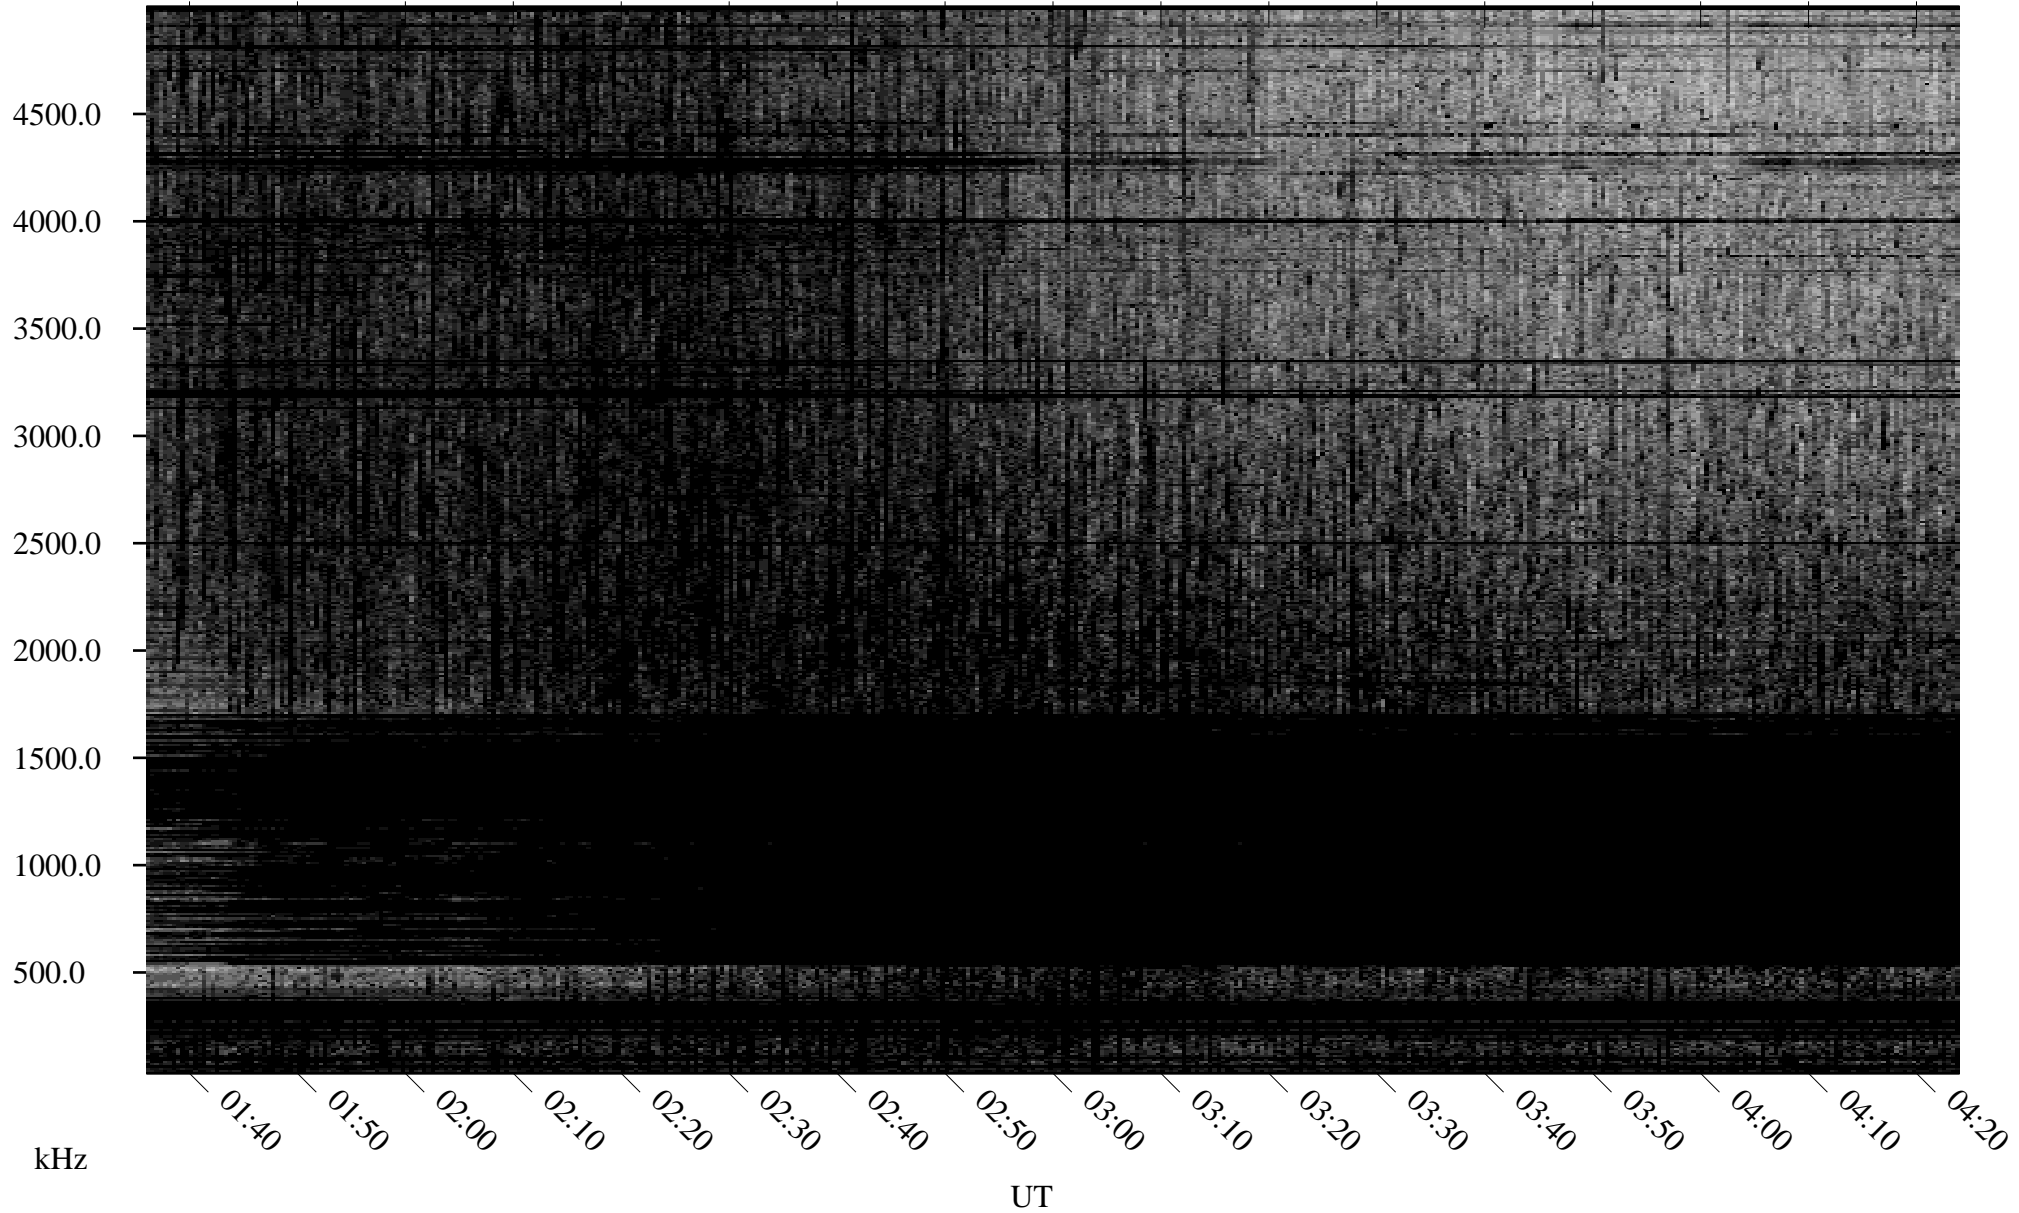

09/23/2005 Churchill, Manitoba

Linear Scale Black = 161 White = 15

ch05266l.r00m max_12

Page 1

09/23/2005 Churchill, Manitoba

Linear Scale Black = 161 White = 15

ch05266l.r00m max_12

Page 2

09/24/2005 Churchill, Manitoba

Linear Scale Black = 161 White = 15

ch05266l.r00m max_12

Page 3

09/24/2005 Churchill, Manitoba

Linear Scale Black = 161 White = 15

ch05266l.r00m max_12

Page 4

09/24/2005 Churchill, Manitoba

Linear Scale Black = 161 White = 15

ch05266l.r00m max_12

Page 5

09/24/2005 Churchill, Manitoba

Linear Scale Black = 161 White = 15

ch05266l.r00m max_12

Page 6

09/24/2005 Churchill, Manitoba

Linear Scale Black = 161 White = 15

ch05266l.r00m max_12

Page 7

09/24/2005 Churchill, Manitoba

Linear Scale Black = 161 White = 15

ch05266l.r00m max_12

Page 8