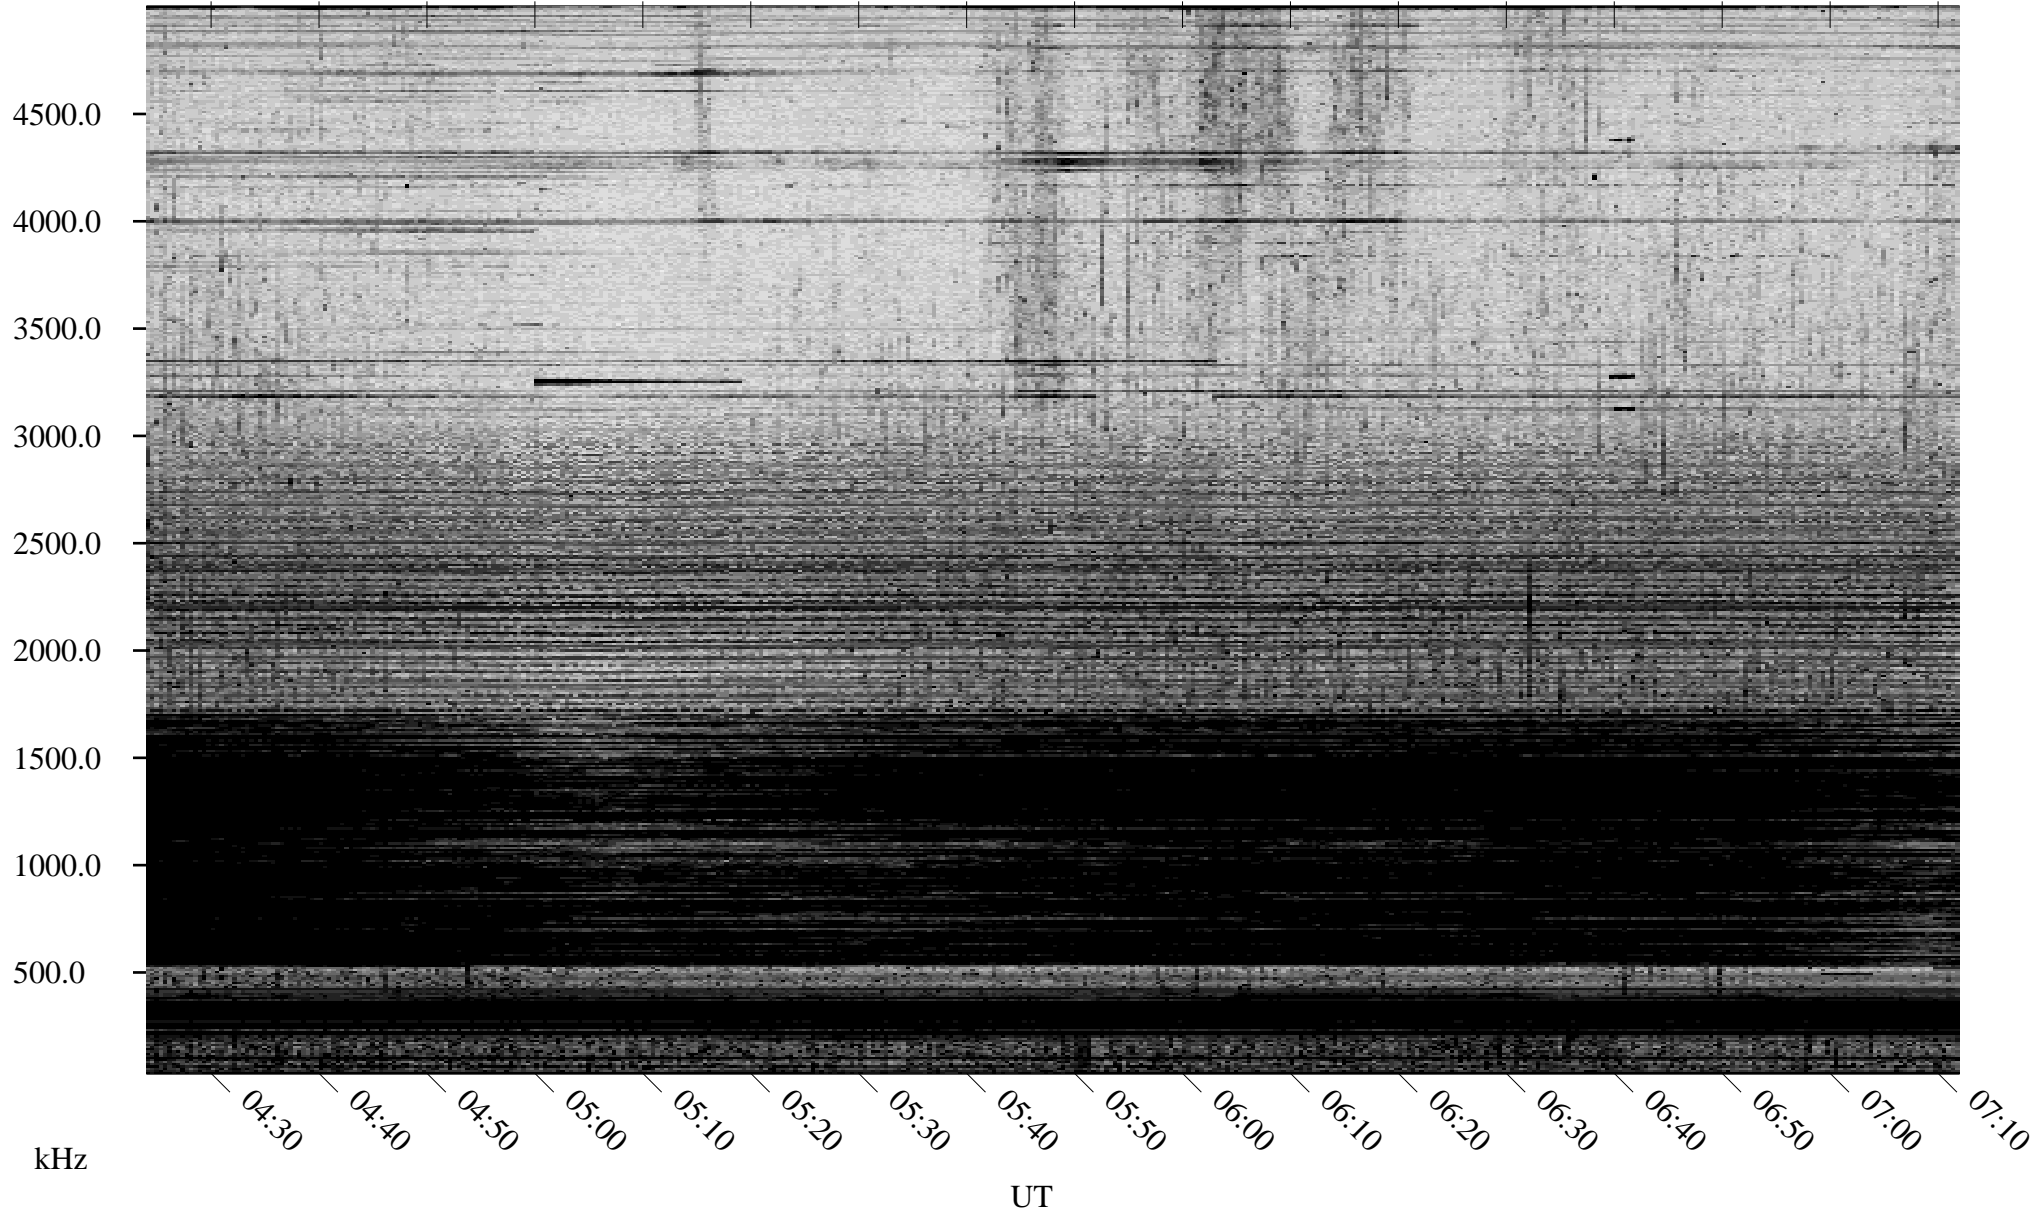

09/24/2005 Churchill, Manitoba

Linear Scale Black = 161 White = 15

ch05267l.r00m max_12

Page 1

09/24/2005 Churchill, Manitoba

Linear Scale Black = 161 White = 15

ch05267l.r00m max_12

Page 2

09/25/2005 Churchill, Manitoba

Linear Scale Black = 161 White = 15

ch05267l.r00m max_12

Page 3

09/25/2005 Churchill, Manitoba

Linear Scale Black = 161 White = 15

ch05267l.r00m max_12

Page 4

09/25/2005 Churchill, Manitoba

Linear Scale Black = 161 White = 15

ch05267l.r00m max_12

Page 5

09/25/2005 Churchill, Manitoba

Linear Scale Black = 161 White = 15

ch05267l.r00m max_12

Page 6

09/25/2005 Churchill, Manitoba

Linear Scale Black = 161 White = 15

ch05267l.r00m max_12

Page 7

09/25/2005 Churchill, Manitoba

Linear Scale Black = 161 White = 15

ch05267l.r00m max_12

Page 8