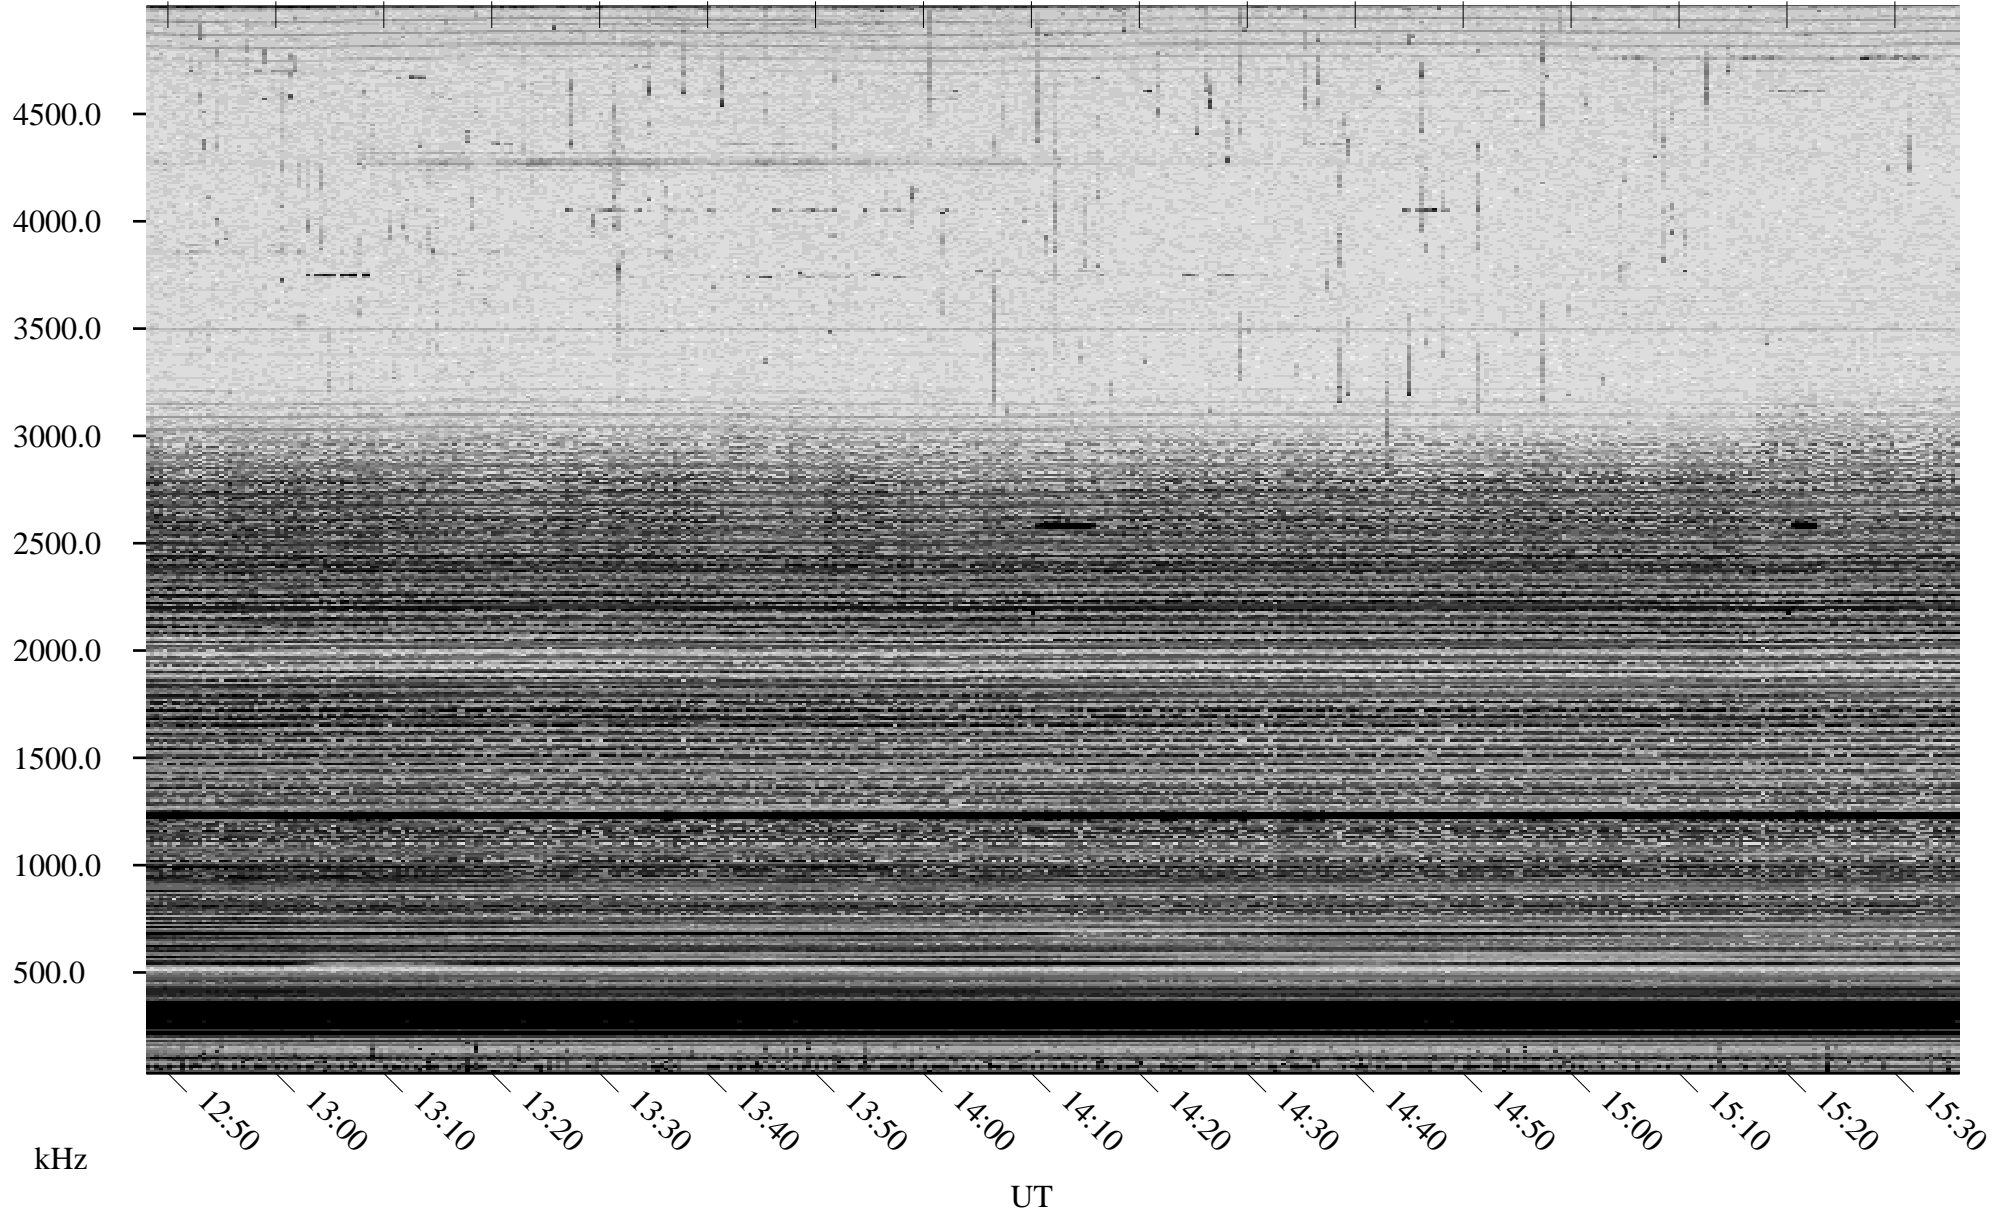

09/24/2005 Churchill, Manitoba

Linear Scale Black = 161 White = 15

ch05267l.r00m max_12

Page 1

09/24/2005 Churchill, Manitoba

Linear Scale Black = 161 White = 15

ch05267l.r00m max_12

Page 2

09/25/2005 Churchill, Manitoba

Linear Scale Black = 161 White = 15

ch05267l.r00m max_12

Page 3

09/25/2005 Churchill, Manitoba

Linear Scale Black = 161 White = 15

ch05267l.r00m max_12

Page 4

09/25/2005 Churchill, Manitoba

Linear Scale Black = 161 White = 15

ch05267l.r00m max_12

Page 5

09/25/2005 Churchill, Manitoba

Linear Scale Black = 161 White = 15

ch05267l.r00m max_12

Page 6

09/25/2005 Churchill, Manitoba

Linear Scale Black = 161 White = 15

ch05267l.r00m max_12

Page 7

09/25/2005 Churchill, Manitoba

Linear Scale Black = 161 White = 15

ch05267l.r00m max_12

Page 8