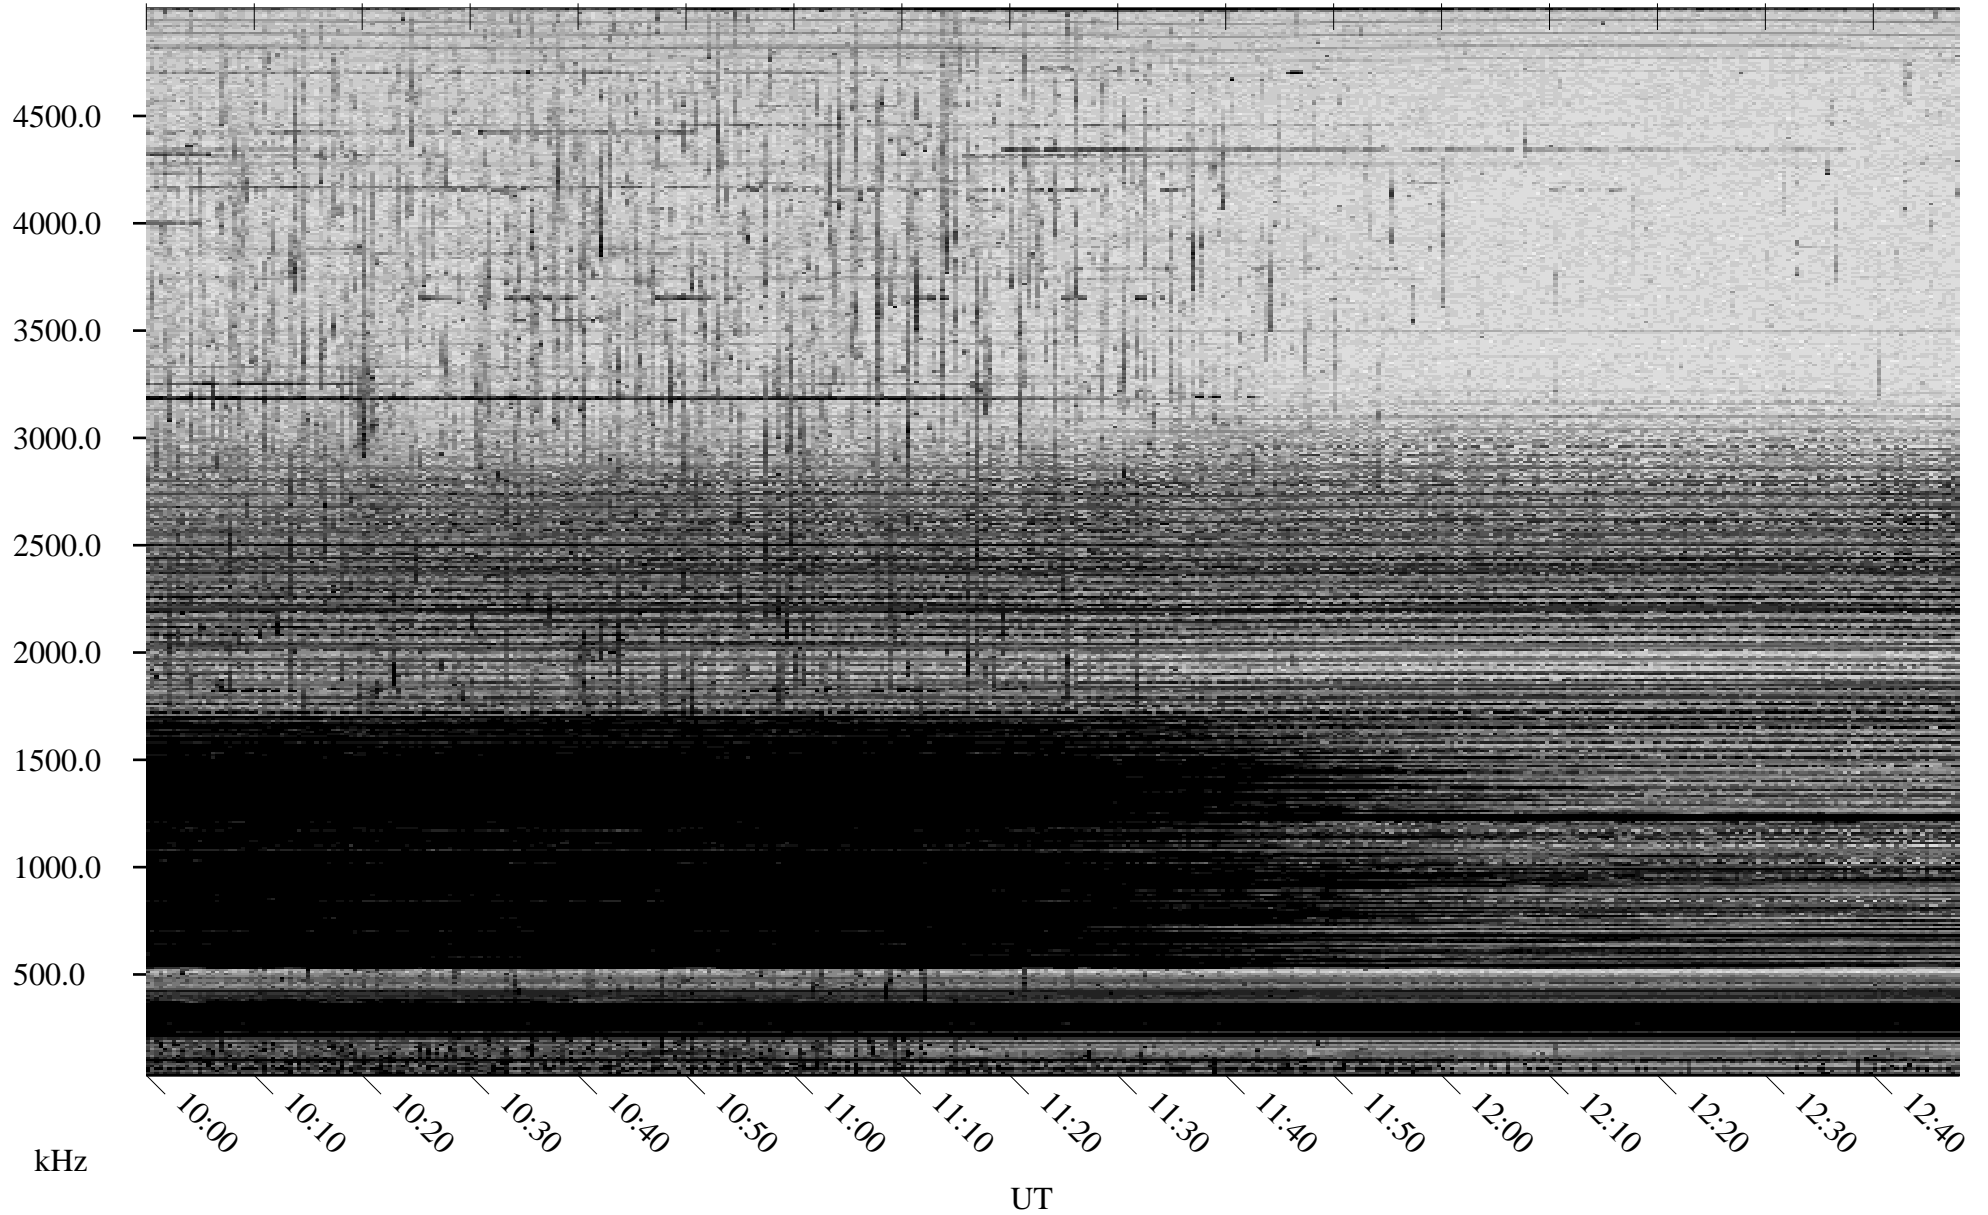

09/24/2005 Churchill, Manitoba

Linear Scale Black = 161 White = 15

ch05267l.r00m max_12

Page 1

09/24/2005 Churchill, Manitoba

Linear Scale Black = 161 White = 15

ch05267l.r00m max_12

Page 2

09/25/2005 Churchill, Manitoba

Linear Scale Black = 161 White = 15

ch05267l.r00m max_12

Page 3

09/25/2005 Churchill, Manitoba

Linear Scale Black = 161 White = 15

ch05267l.r00m max_12

Page 4

09/25/2005 Churchill, Manitoba

Linear Scale Black = 161 White = 15

ch05267l.r00m max_12

Page 5

09/25/2005 Churchill, Manitoba

Linear Scale Black = 161 White = 15

ch05267l.r00m max_12

Page 6

09/25/2005 Churchill, Manitoba

Linear Scale Black = 161 White = 15

ch05267l.r00m max_12

Page 7

09/25/2005 Churchill, Manitoba

Linear Scale Black = 161 White = 15

ch05267l.r00m max_12

Page 8