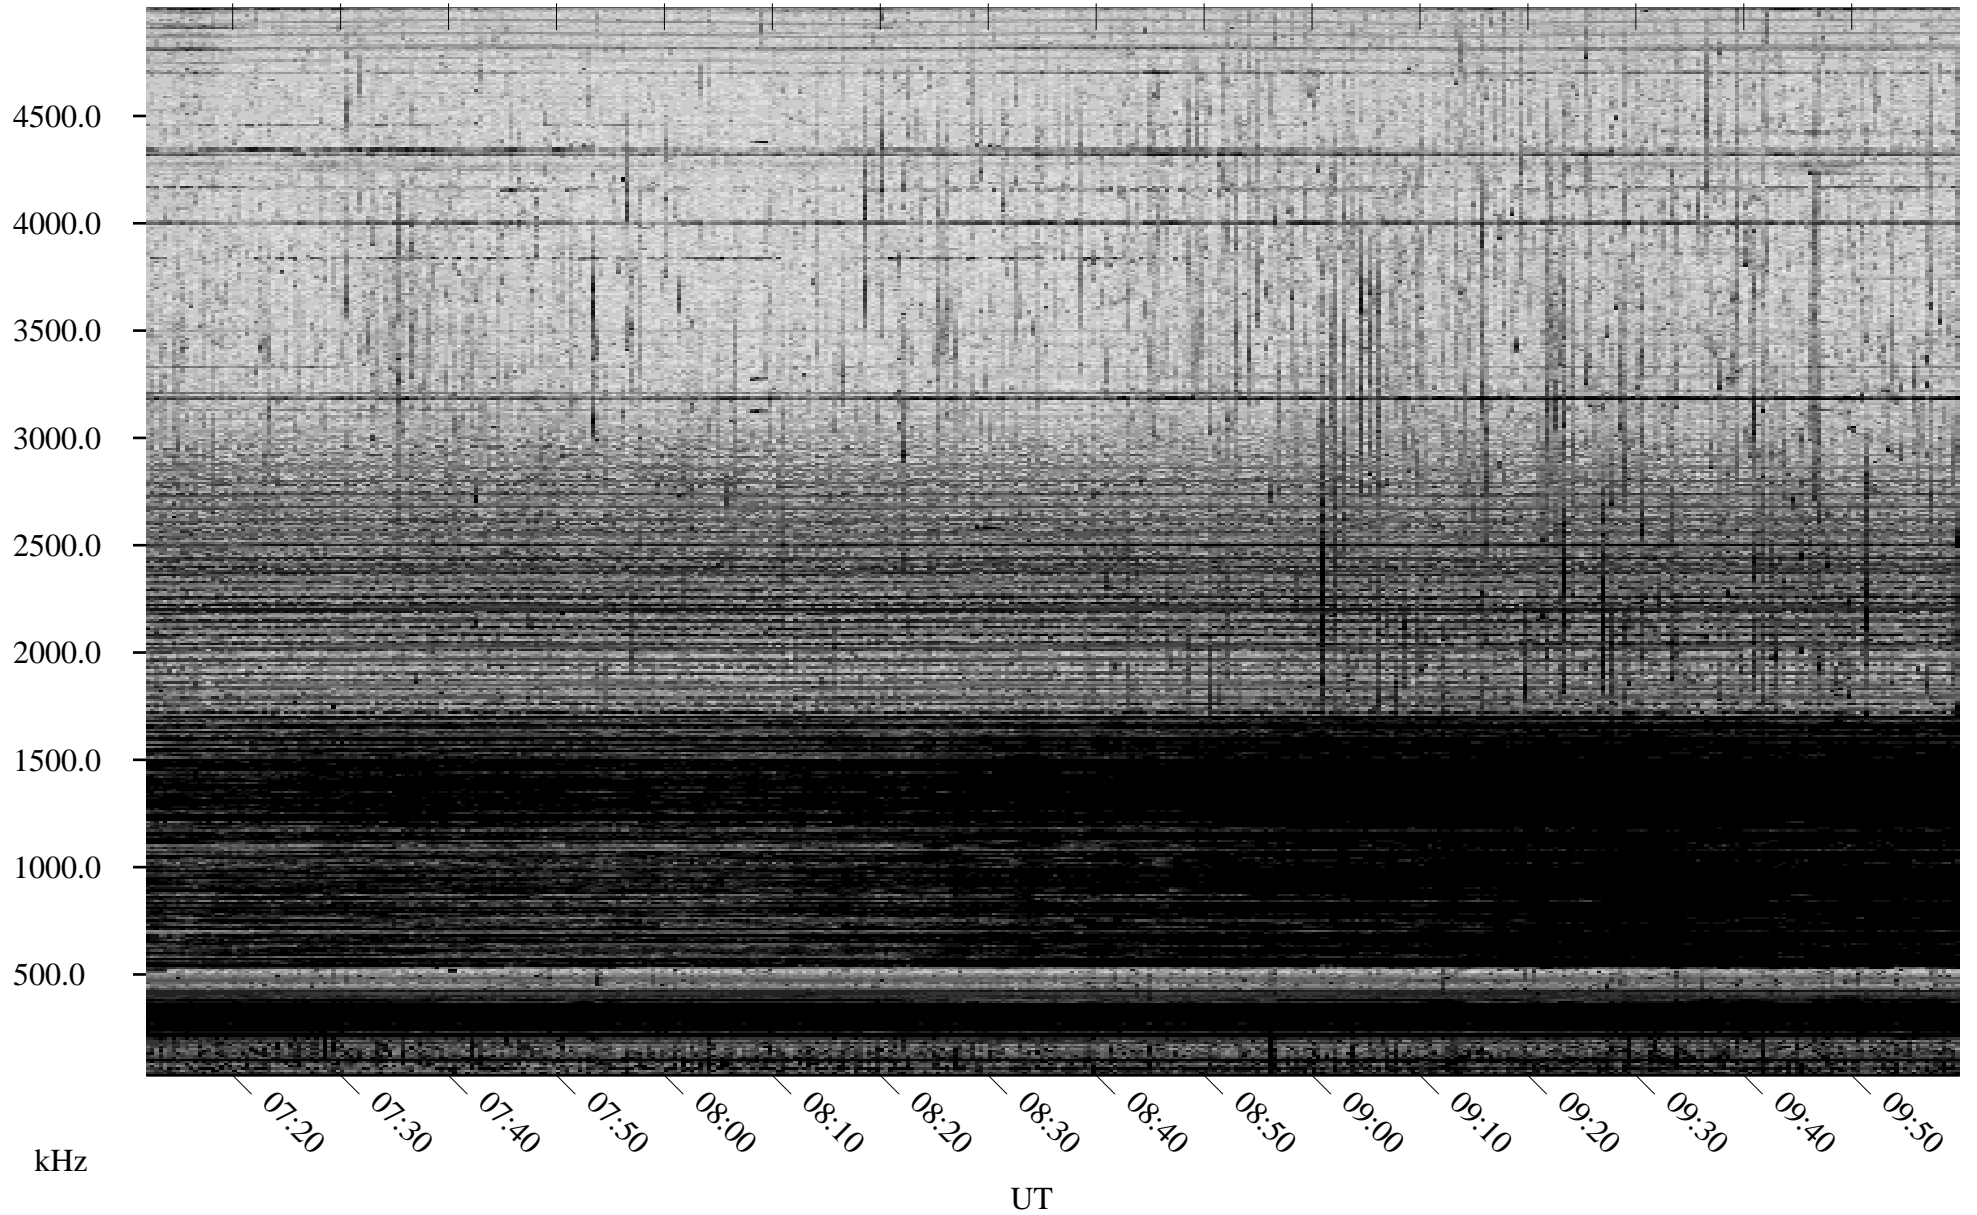

09/24/2005 Churchill, Manitoba

Linear Scale Black = 161 White = 15

ch05267l.r00m max_12

Page 1

09/24/2005 Churchill, Manitoba

Linear Scale Black = 161 White = 15

ch05267l.r00m max_12

Page 2

09/25/2005 Churchill, Manitoba

Linear Scale Black = 161 White = 15

ch05267l.r00m max_12

Page 3

09/25/2005 Churchill, Manitoba

Linear Scale Black = 161 White = 15

ch05267l.r00m max_12

Page 4

09/25/2005 Churchill, Manitoba

Linear Scale Black = 161 White = 15

ch05267l.r00m max_12

Page 5

09/25/2005 Churchill, Manitoba

Linear Scale Black = 161 White = 15

ch05267l.r00m max_12

Page 6

09/25/2005 Churchill, Manitoba

Linear Scale Black = 161 White = 15

ch05267l.r00m max_12

Page 7

09/25/2005 Churchill, Manitoba

Linear Scale Black = 161 White = 15

ch05267l.r00m max_12

Page 8