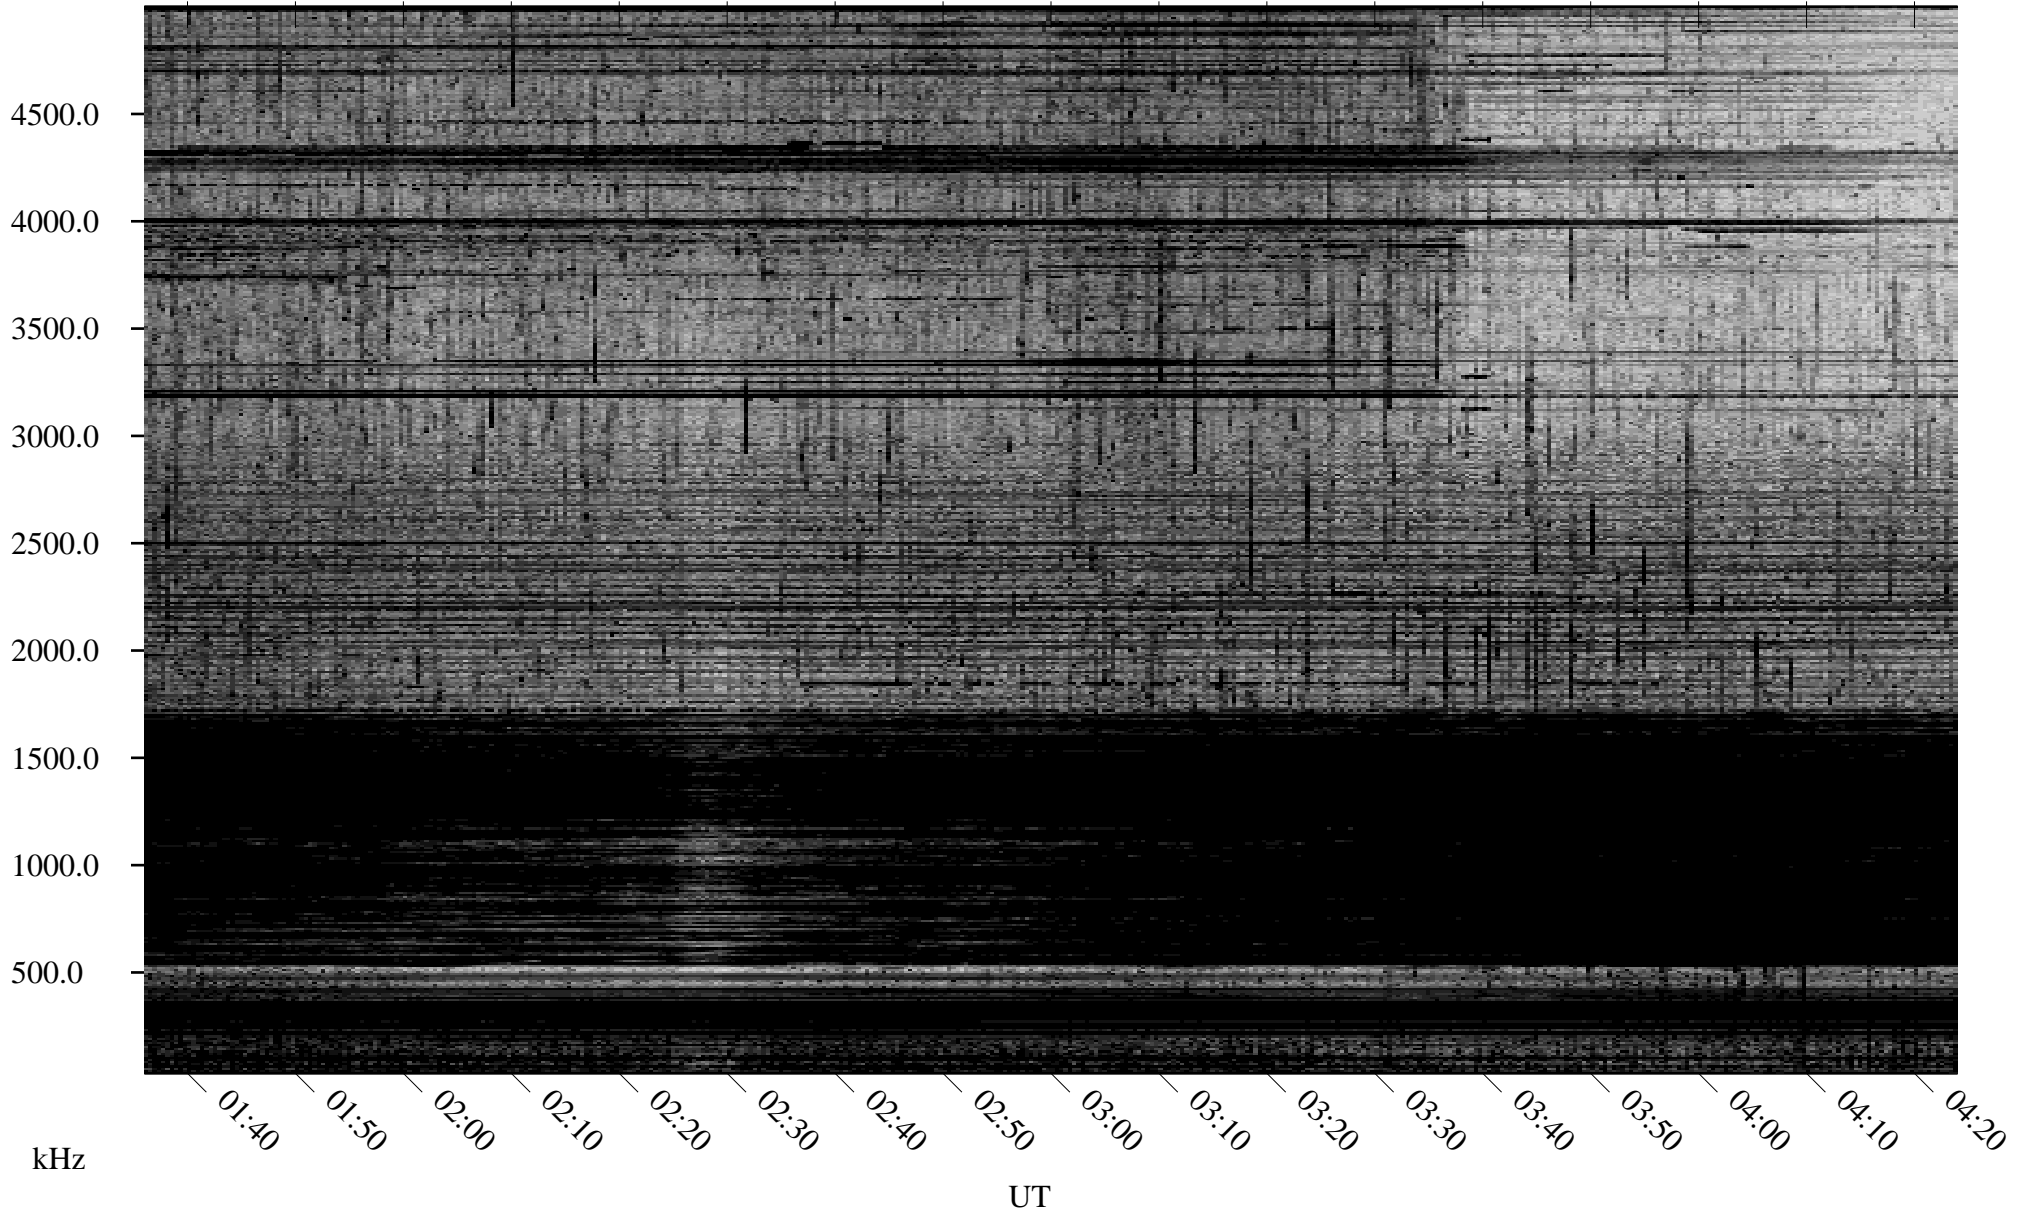

09/24/2005 Churchill, Manitoba

Linear Scale Black = 161 White = 15

ch05267l.r00m max_12

Page 1

09/24/2005 Churchill, Manitoba

Linear Scale Black = 161 White = 15

ch05267l.r00m max_12

Page 2

09/25/2005 Churchill, Manitoba

Linear Scale Black = 161 White = 15

ch05267l.r00m max_12

Page 3

09/25/2005 Churchill, Manitoba

Linear Scale Black = 161 White = 15

ch05267l.r00m max_12

Page 4

09/25/2005 Churchill, Manitoba

Linear Scale Black = 161 White = 15

ch05267l.r00m max_12

Page 5

09/25/2005 Churchill, Manitoba

Linear Scale Black = 161 White = 15

ch05267l.r00m max_12

Page 6

09/25/2005 Churchill, Manitoba

Linear Scale Black = 161 White = 15

ch05267l.r00m max_12

Page 7

09/25/2005 Churchill, Manitoba

Linear Scale Black = 161 White = 15

ch05267l.r00m max_12

Page 8