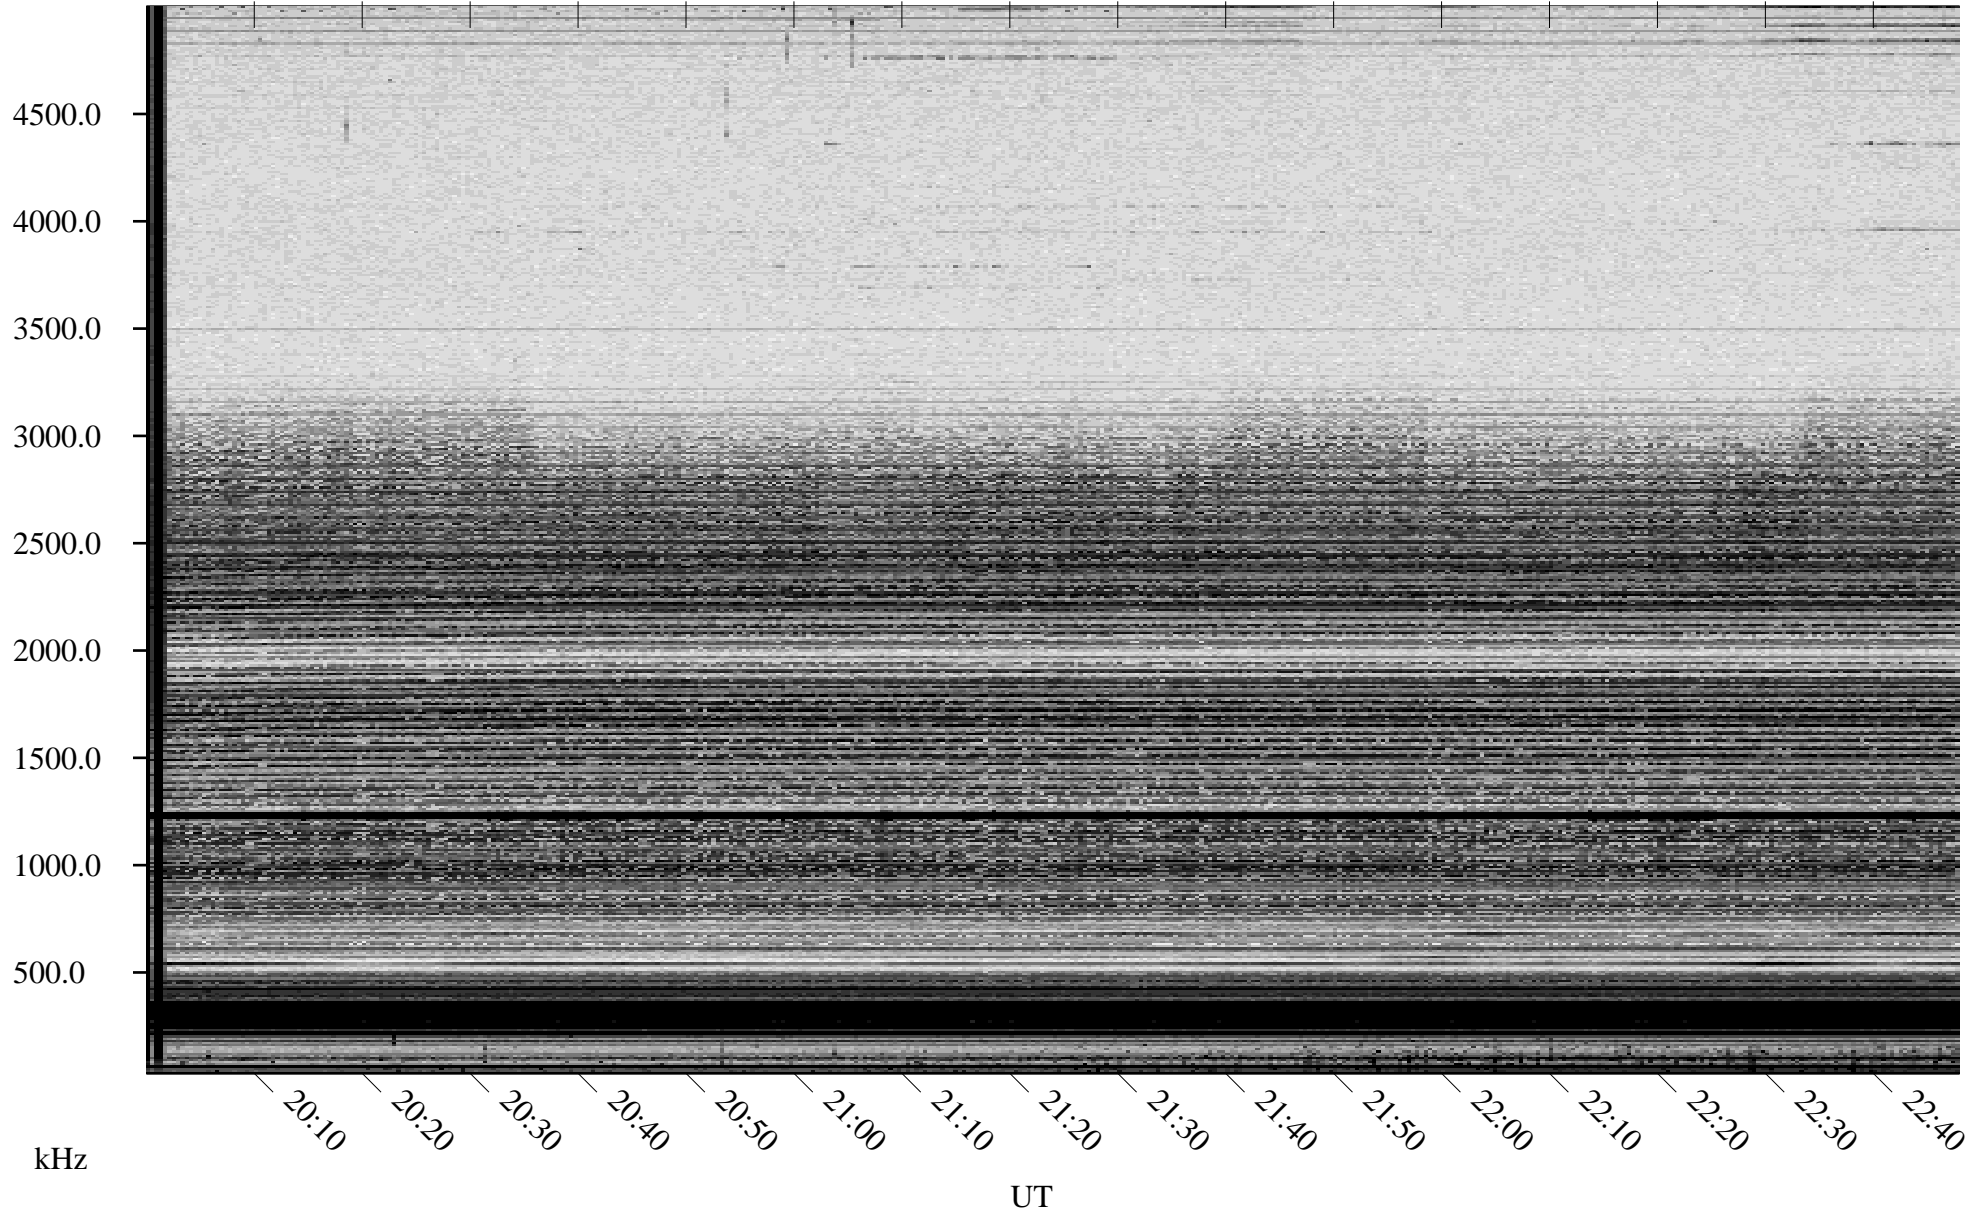

# 09/25/2005 Churchill, Manitoba

Linear Scale    Black = 161    White = 15

ch05268l.r00m max\_12

Page 1

# 09/25/2005 Churchill, Manitoba

Linear Scale    Black = 161    White = 15

ch05268l.r00m max\_12

Page 2

# 09/26/2005 Churchill, Manitoba

Linear Scale    Black = 161    White = 15

ch05268l.r00m max\_12

Page 3

# 09/26/2005 Churchill, Manitoba

Linear Scale    Black = 161    White = 15

ch05268l.r00m max\_12

Page 4