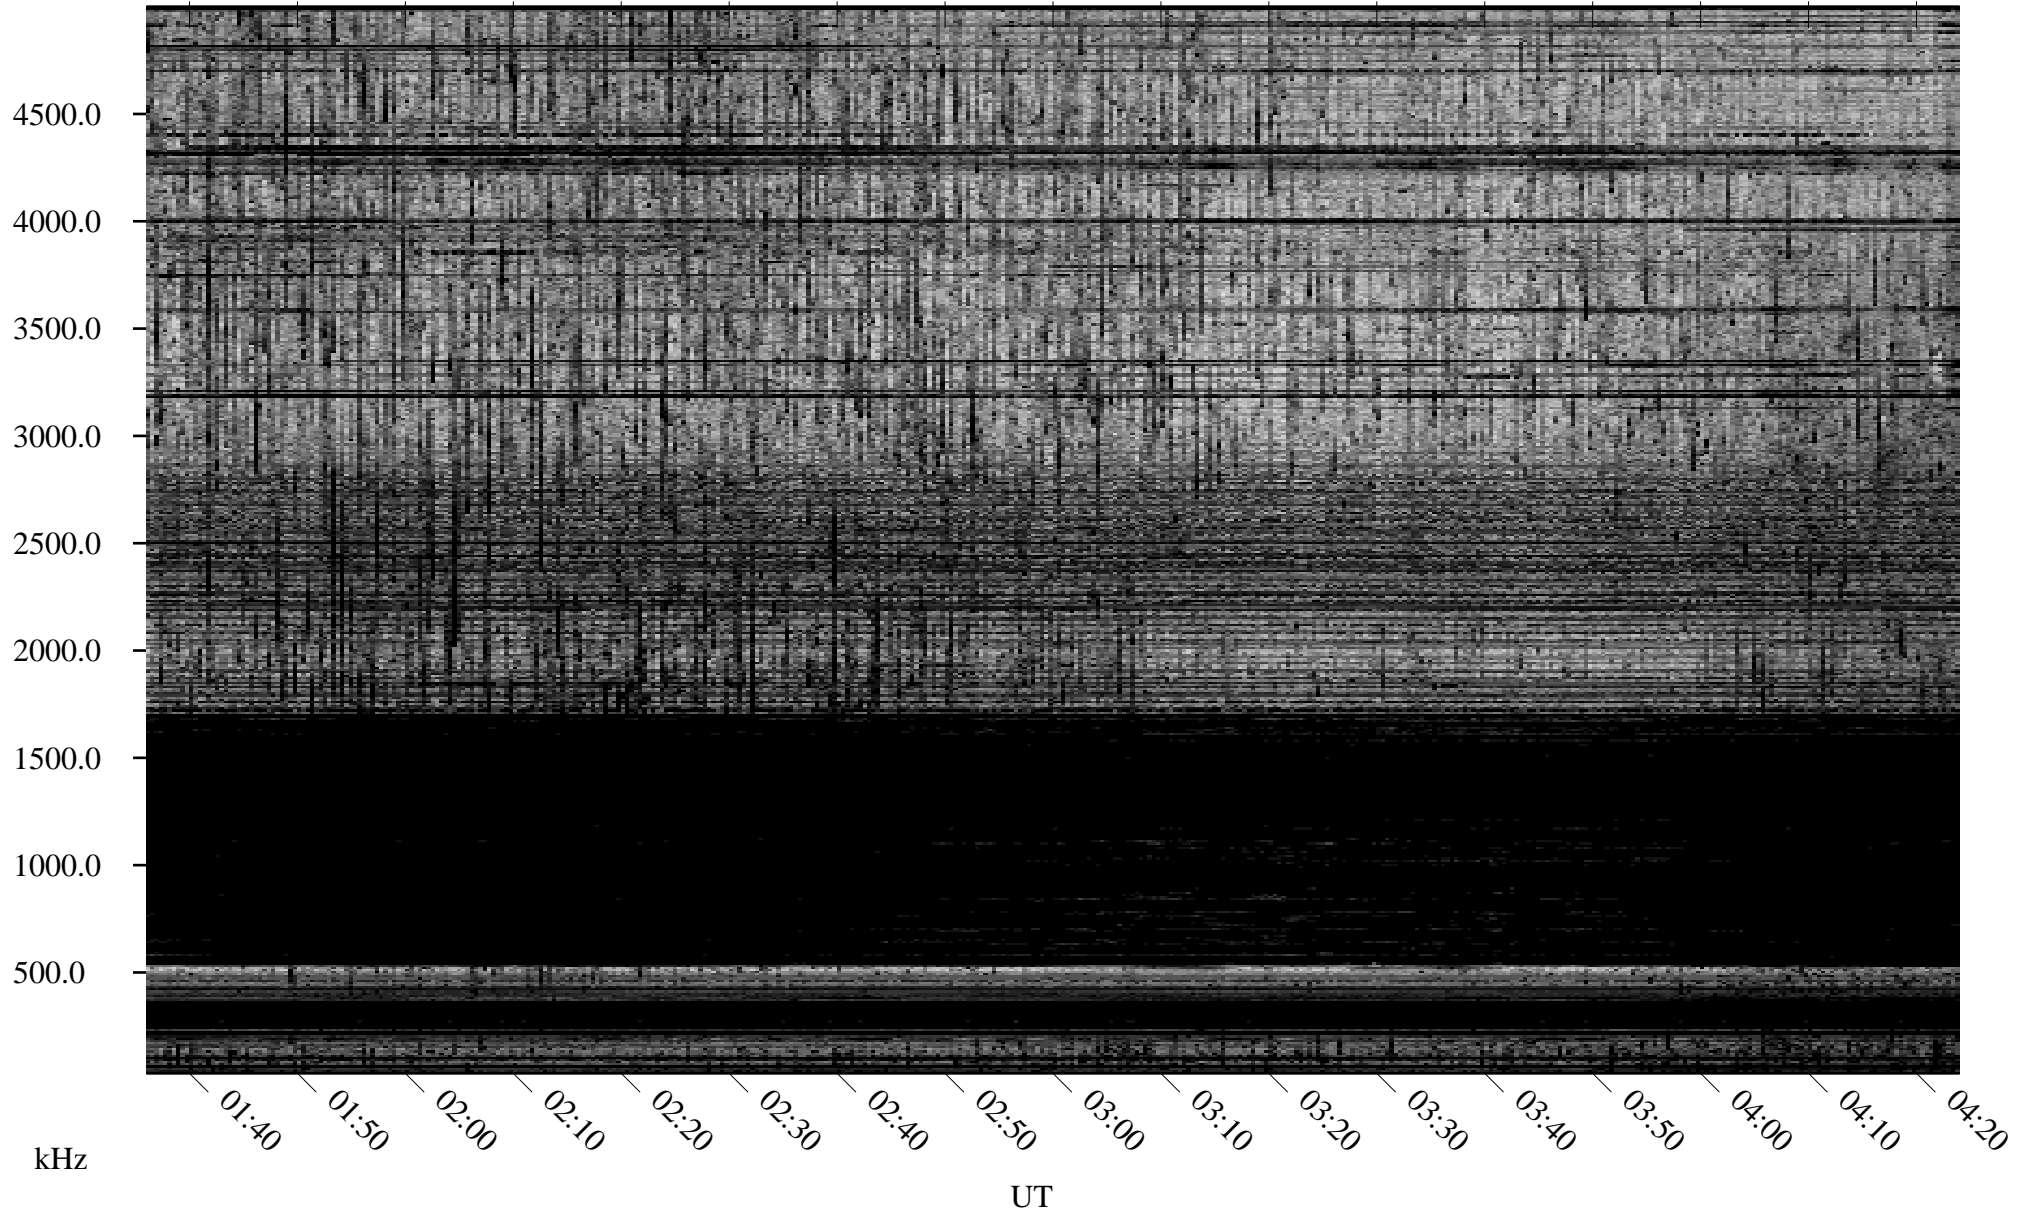

# 09/25/2005 Churchill, Manitoba

Linear Scale    Black = 161    White = 15

ch05268l.r00m max\_12

Page 1

# 09/25/2005 Churchill, Manitoba

Linear Scale    Black = 161    White = 15

ch05268l.r00m max\_12

Page 2

# 09/26/2005 Churchill, Manitoba

Linear Scale    Black = 161    White = 15

ch05268l.r00m max\_12

Page 3

# 09/26/2005 Churchill, Manitoba

Linear Scale    Black = 161    White = 15

ch05268l.r00m max\_12

Page 4