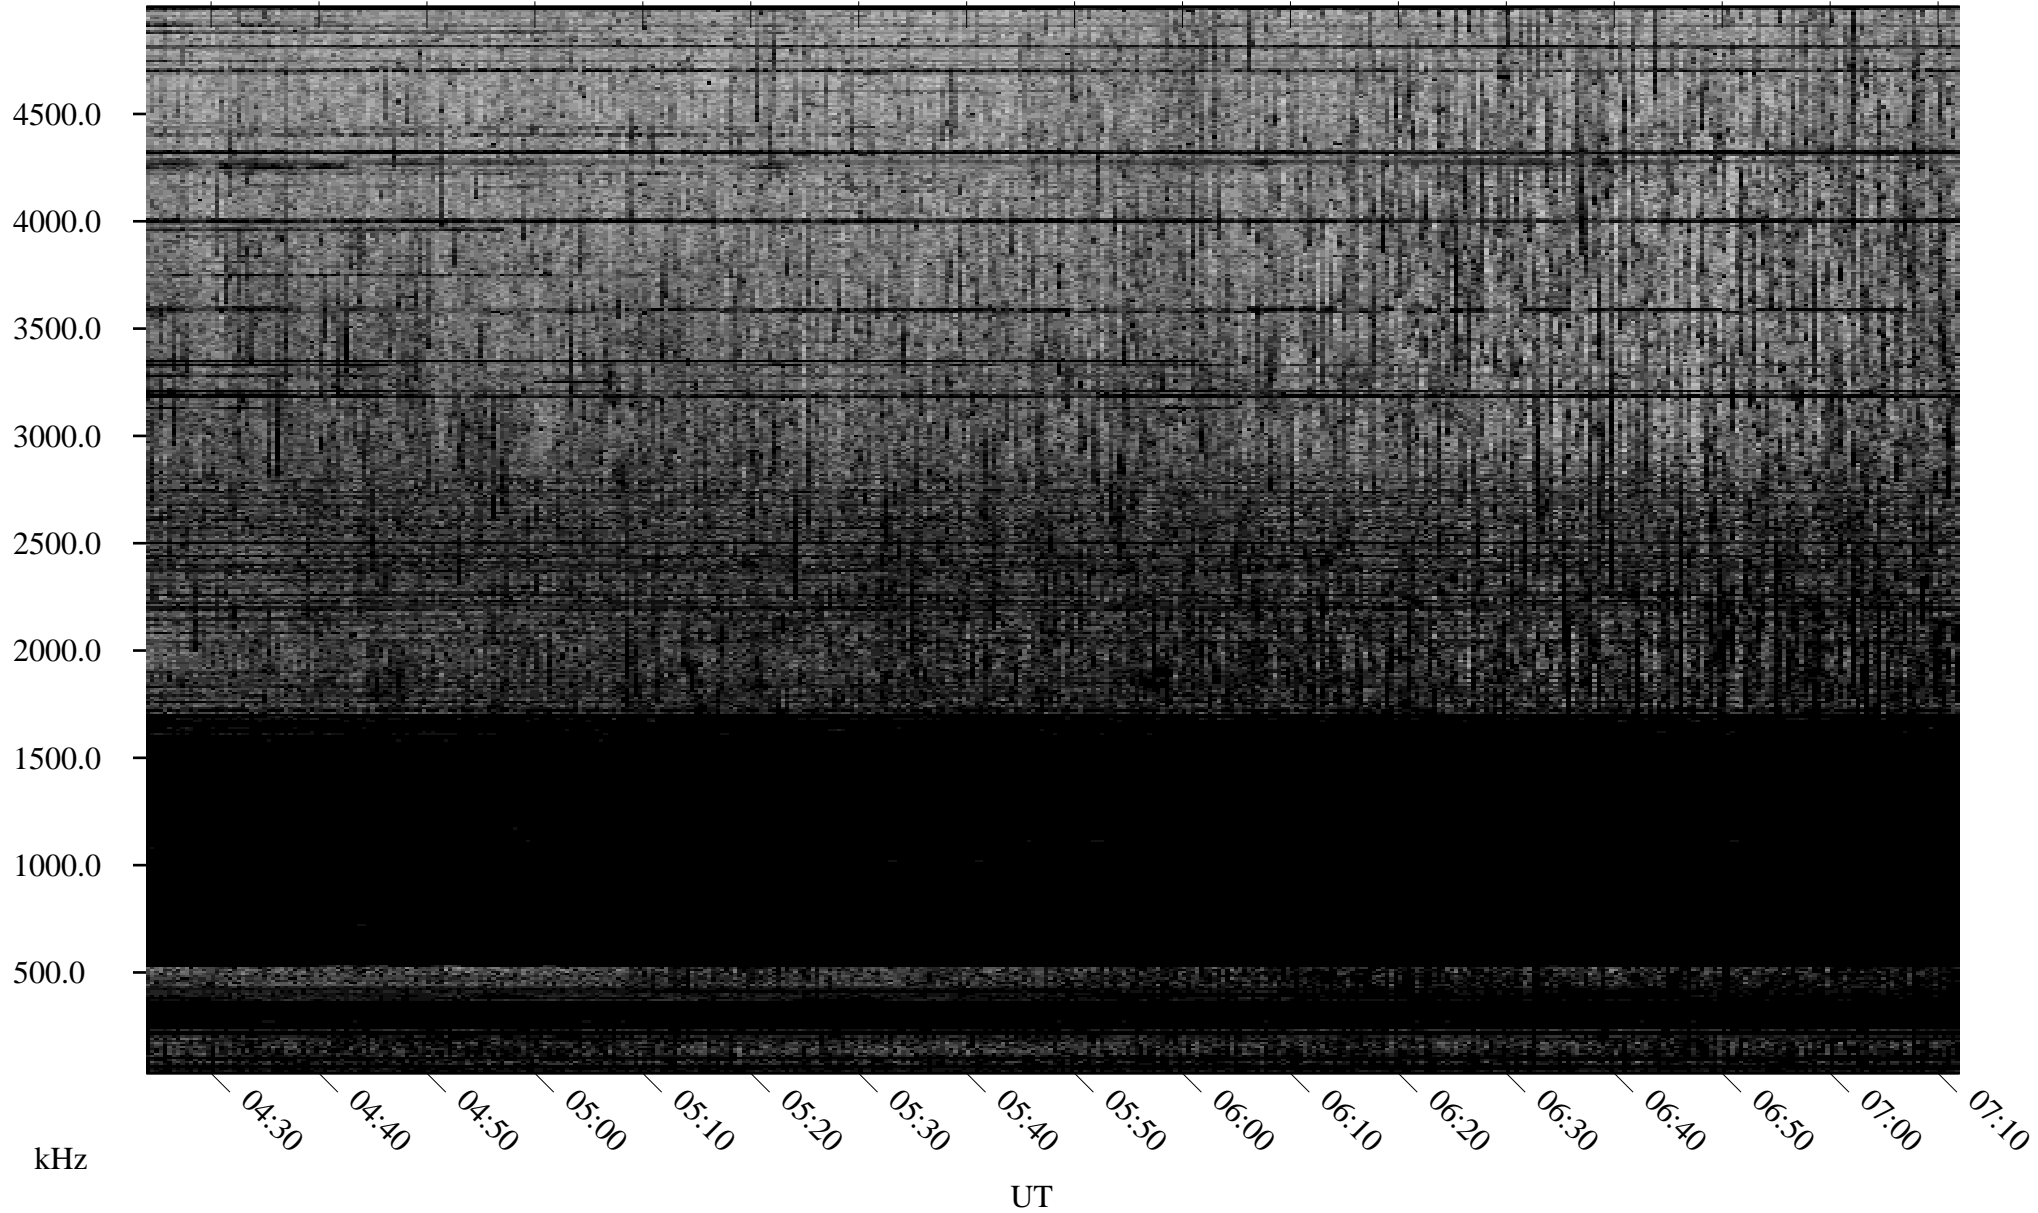

# 09/25/2005 Churchill, Manitoba

Linear Scale    Black = 161    White = 15

ch05268l.r00m max\_12

Page 1

# 09/25/2005 Churchill, Manitoba

Linear Scale    Black = 161    White = 15

ch05268l.r00m max\_12

Page 2

# 09/26/2005 Churchill, Manitoba

Linear Scale    Black = 161    White = 15

ch05268l.r00m max\_12

Page 3

# 09/26/2005 Churchill, Manitoba

Linear Scale    Black = 161    White = 15

ch05268l.r00m max\_12

Page 4