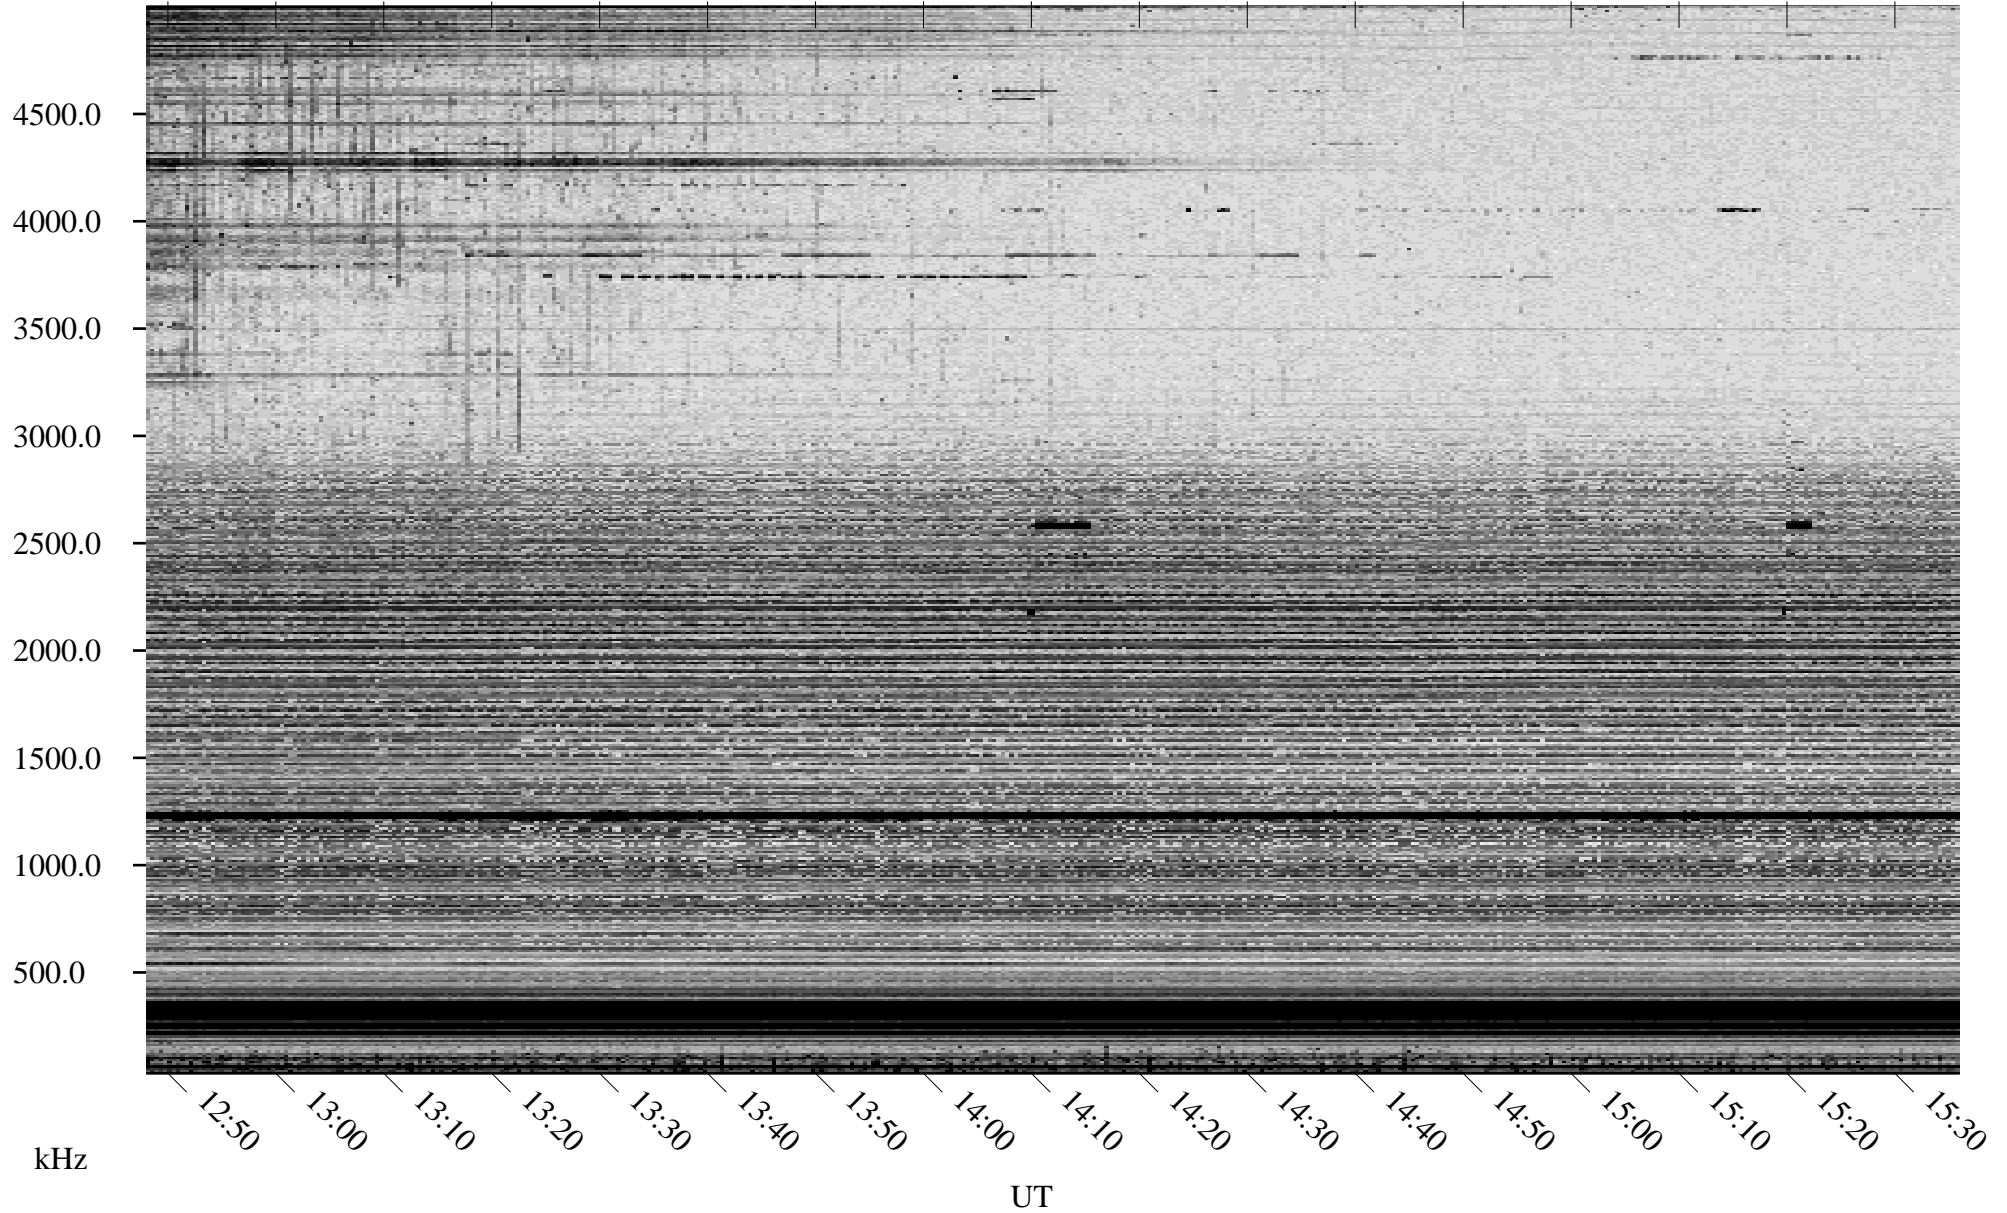

# 09/26/2005 Churchill, Manitoba

Linear Scale    Black = 161    White = 15

ch05268l.r00m max\_12

Page 5

# 09/26/2005 Churchill, Manitoba

Linear Scale    Black = 161    White = 15

ch05268l.r00m max\_12

Page 6

# 09/26/2005 Churchill, Manitoba

Linear Scale    Black = 161    White = 15

ch05268l.r00m max\_12

Page 7

# 09/26/2005 Churchill, Manitoba

Linear Scale    Black = 161    White = 15

ch05268l.r00m max\_12

Page 8