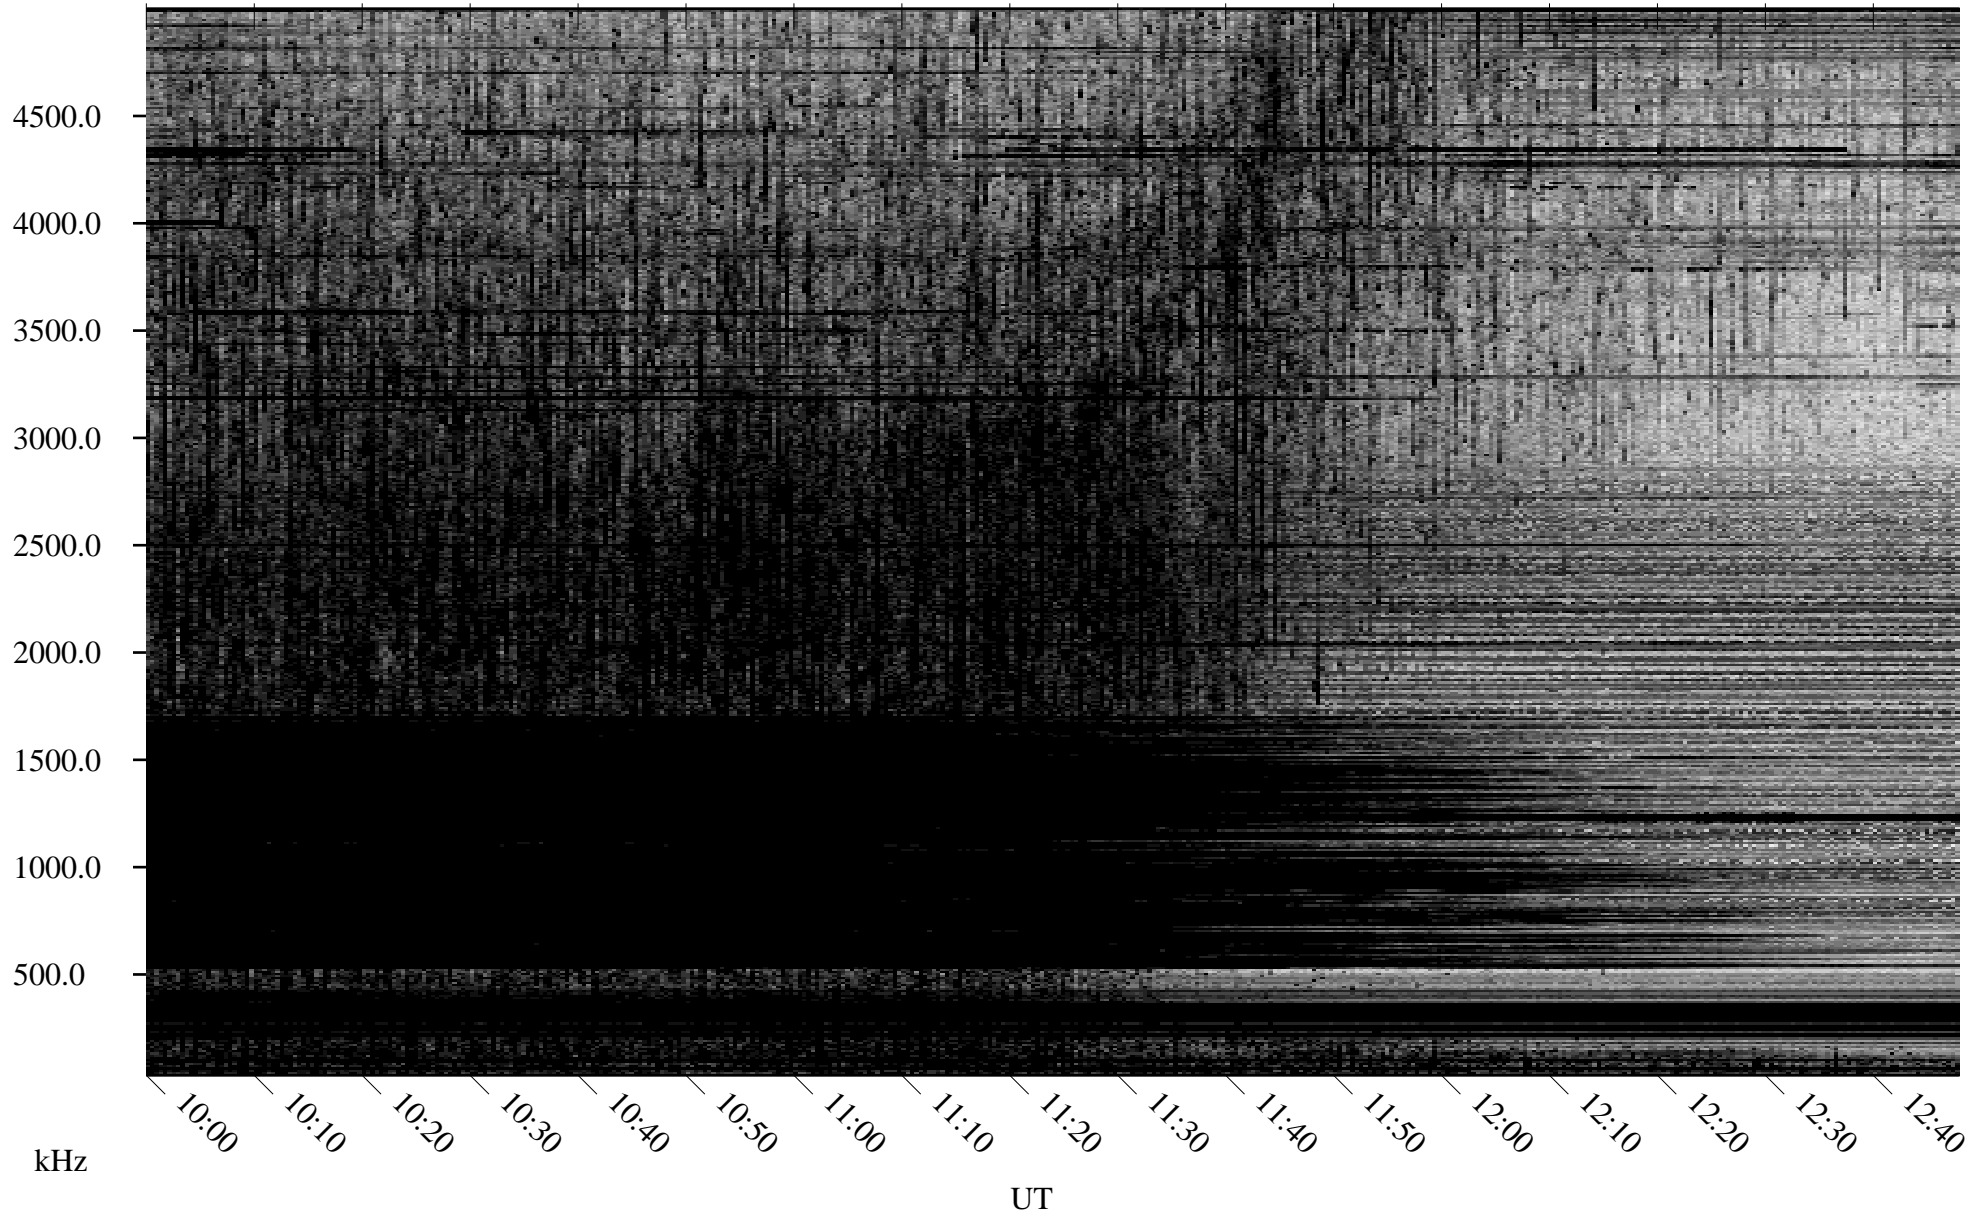

# 09/26/2005 Churchill, Manitoba

Linear Scale    Black = 161    White = 15

ch05268l.r00m max\_12

Page 5

# 09/26/2005 Churchill, Manitoba

Linear Scale    Black = 161    White = 15

ch05268l.r00m max\_12

Page 6

# 09/26/2005 Churchill, Manitoba

Linear Scale    Black = 161    White = 15

ch05268l.r00m max\_12

Page 7