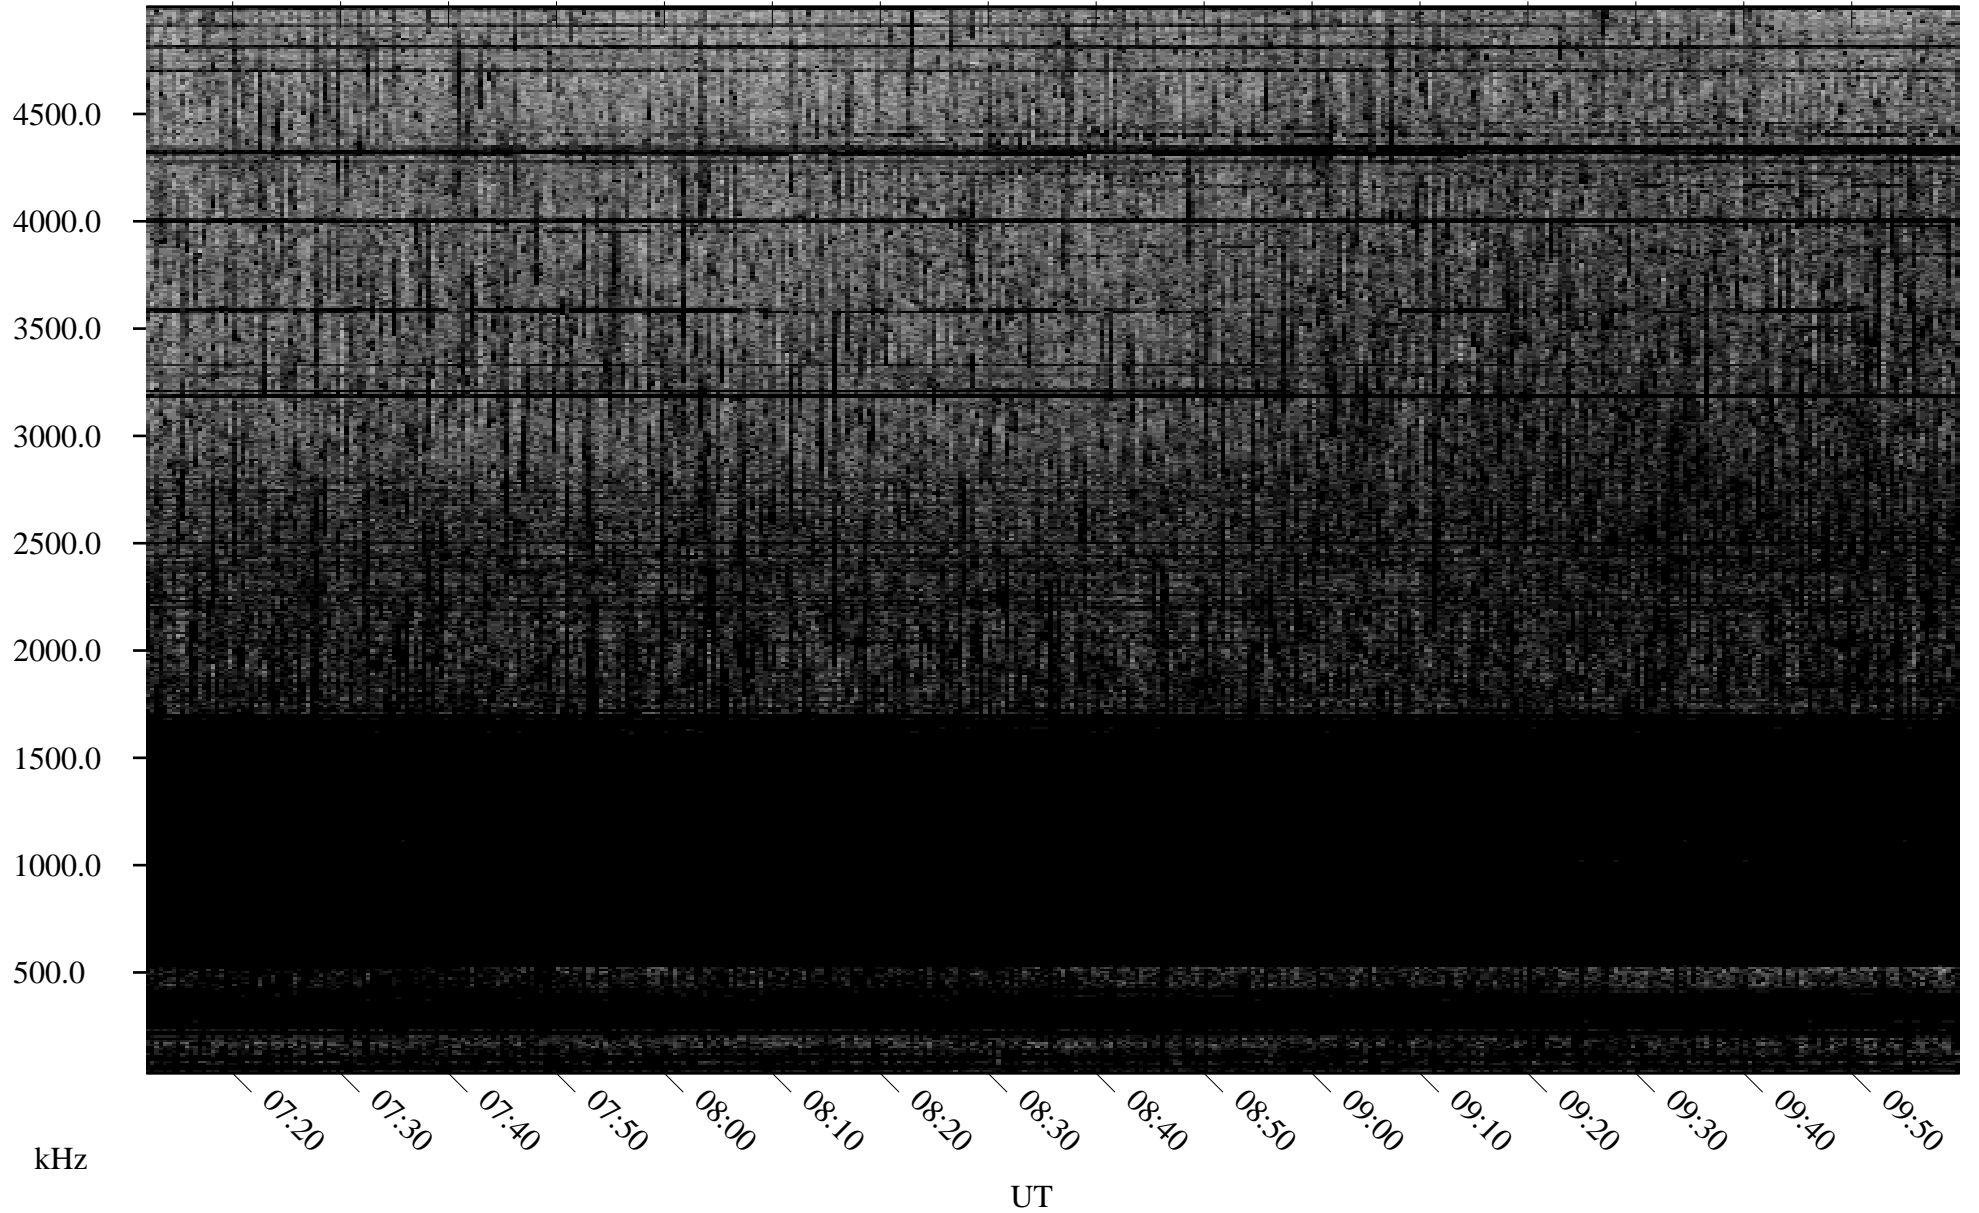

# 09/26/2005 Churchill, Manitoba

Linear Scale    Black = 161    White = 15

ch05268l.r00m max\_12

Page 3

# 09/26/2005 Churchill, Manitoba

Linear Scale    Black = 161    White = 15

ch05268l.r00m max\_12

Page 4

# 09/26/2005 Churchill, Manitoba

Linear Scale    Black = 161    White = 15

ch05268l.r00m max\_12

Page 5

# 09/26/2005 Churchill, Manitoba

Linear Scale    Black = 161    White = 15

ch05268l.r00m max\_12

Page 6