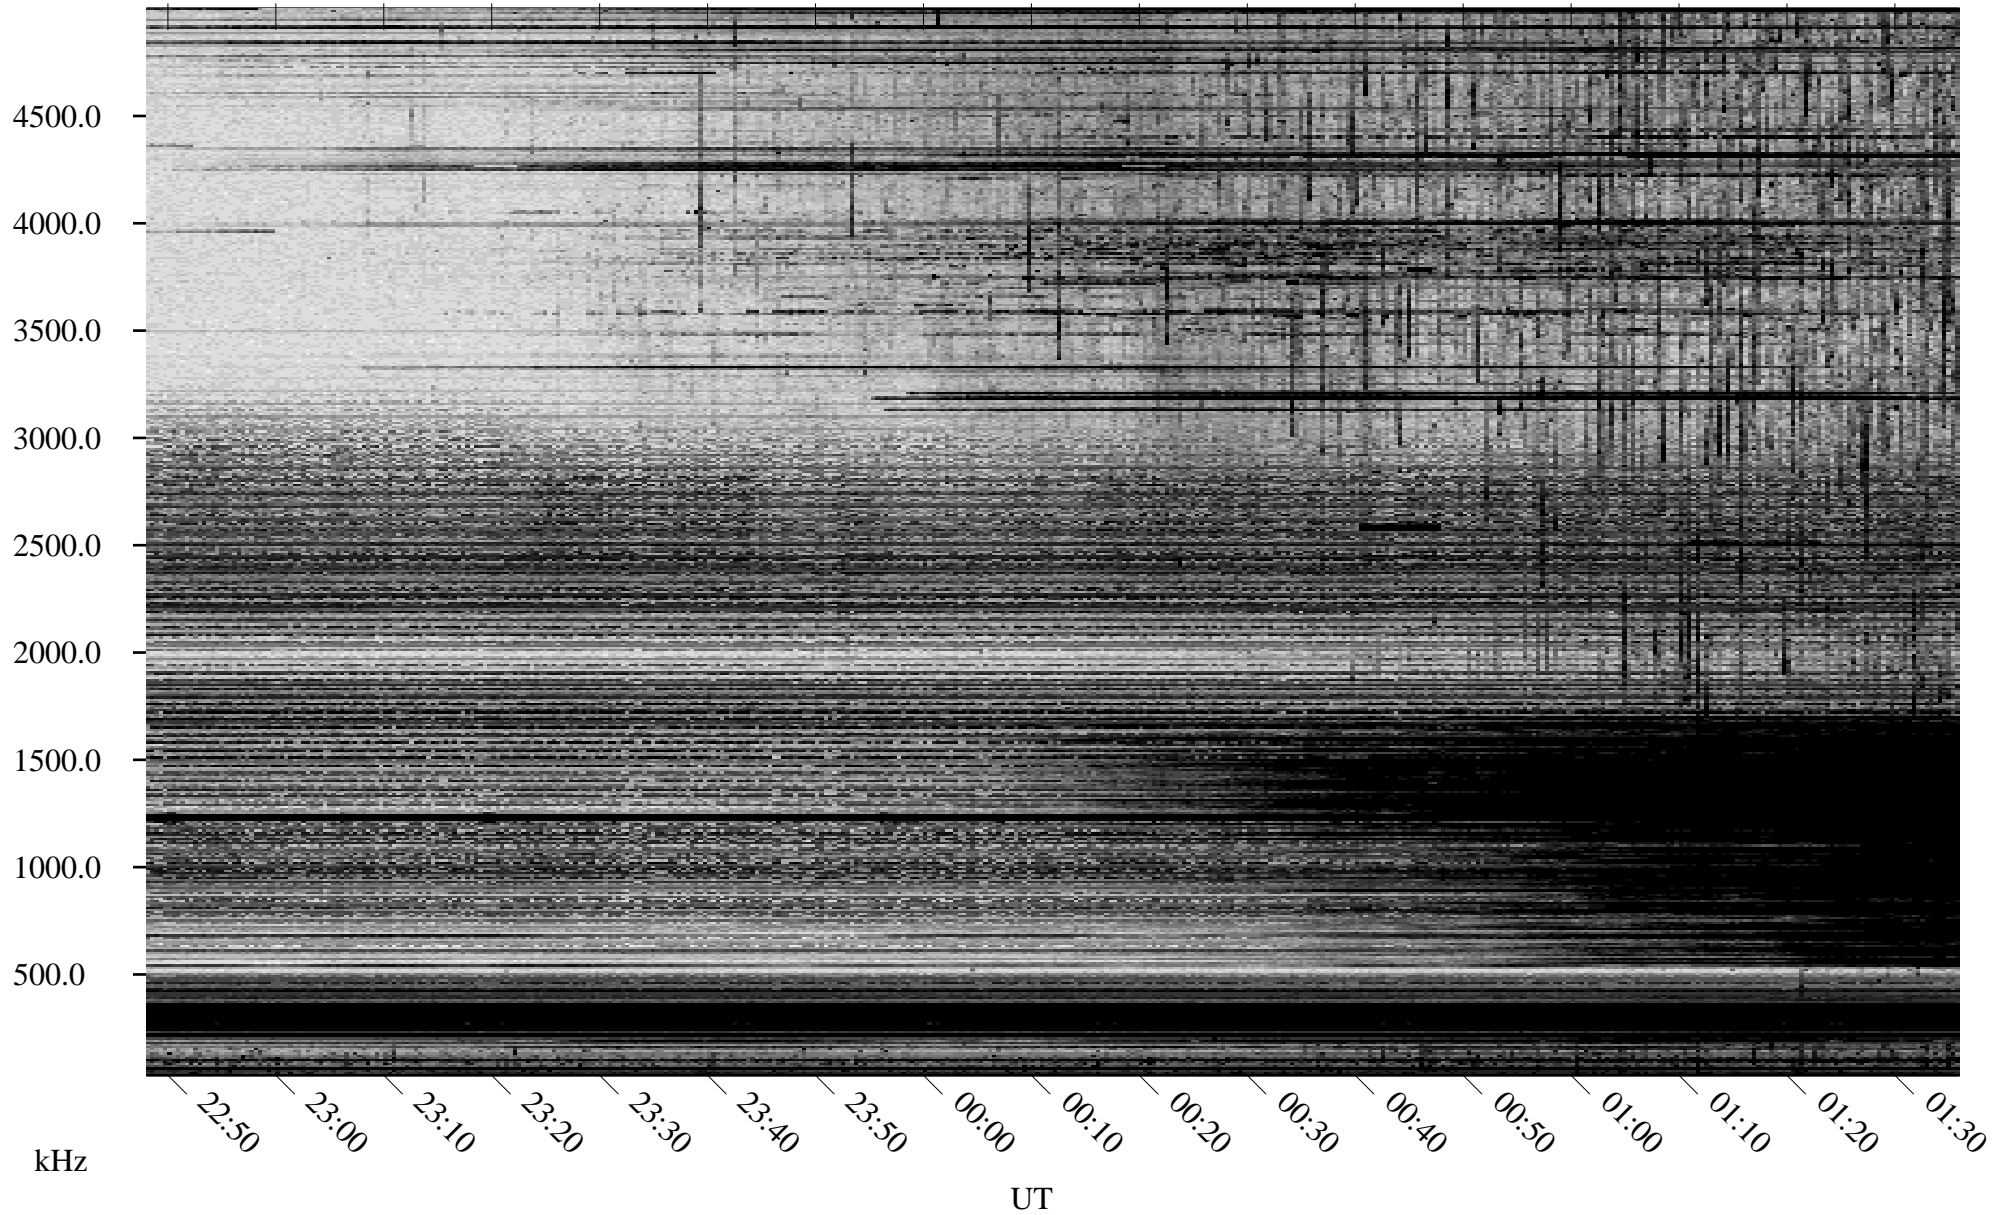

# 09/25/2005 Churchill, Manitoba

Linear Scale    Black = 161    White = 15

ch05268l.r00m max\_12

Page 1

# 09/25/2005 Churchill, Manitoba

Linear Scale    Black = 161    White = 15

ch05268l.r00m max\_12

Page 2

# 09/26/2005 Churchill, Manitoba

Linear Scale    Black = 161    White = 15

ch05268l.r00m max\_12

Page 3

# 09/26/2005 Churchill, Manitoba

Linear Scale    Black = 161    White = 15

ch05268l.r00m max\_12

Page 4