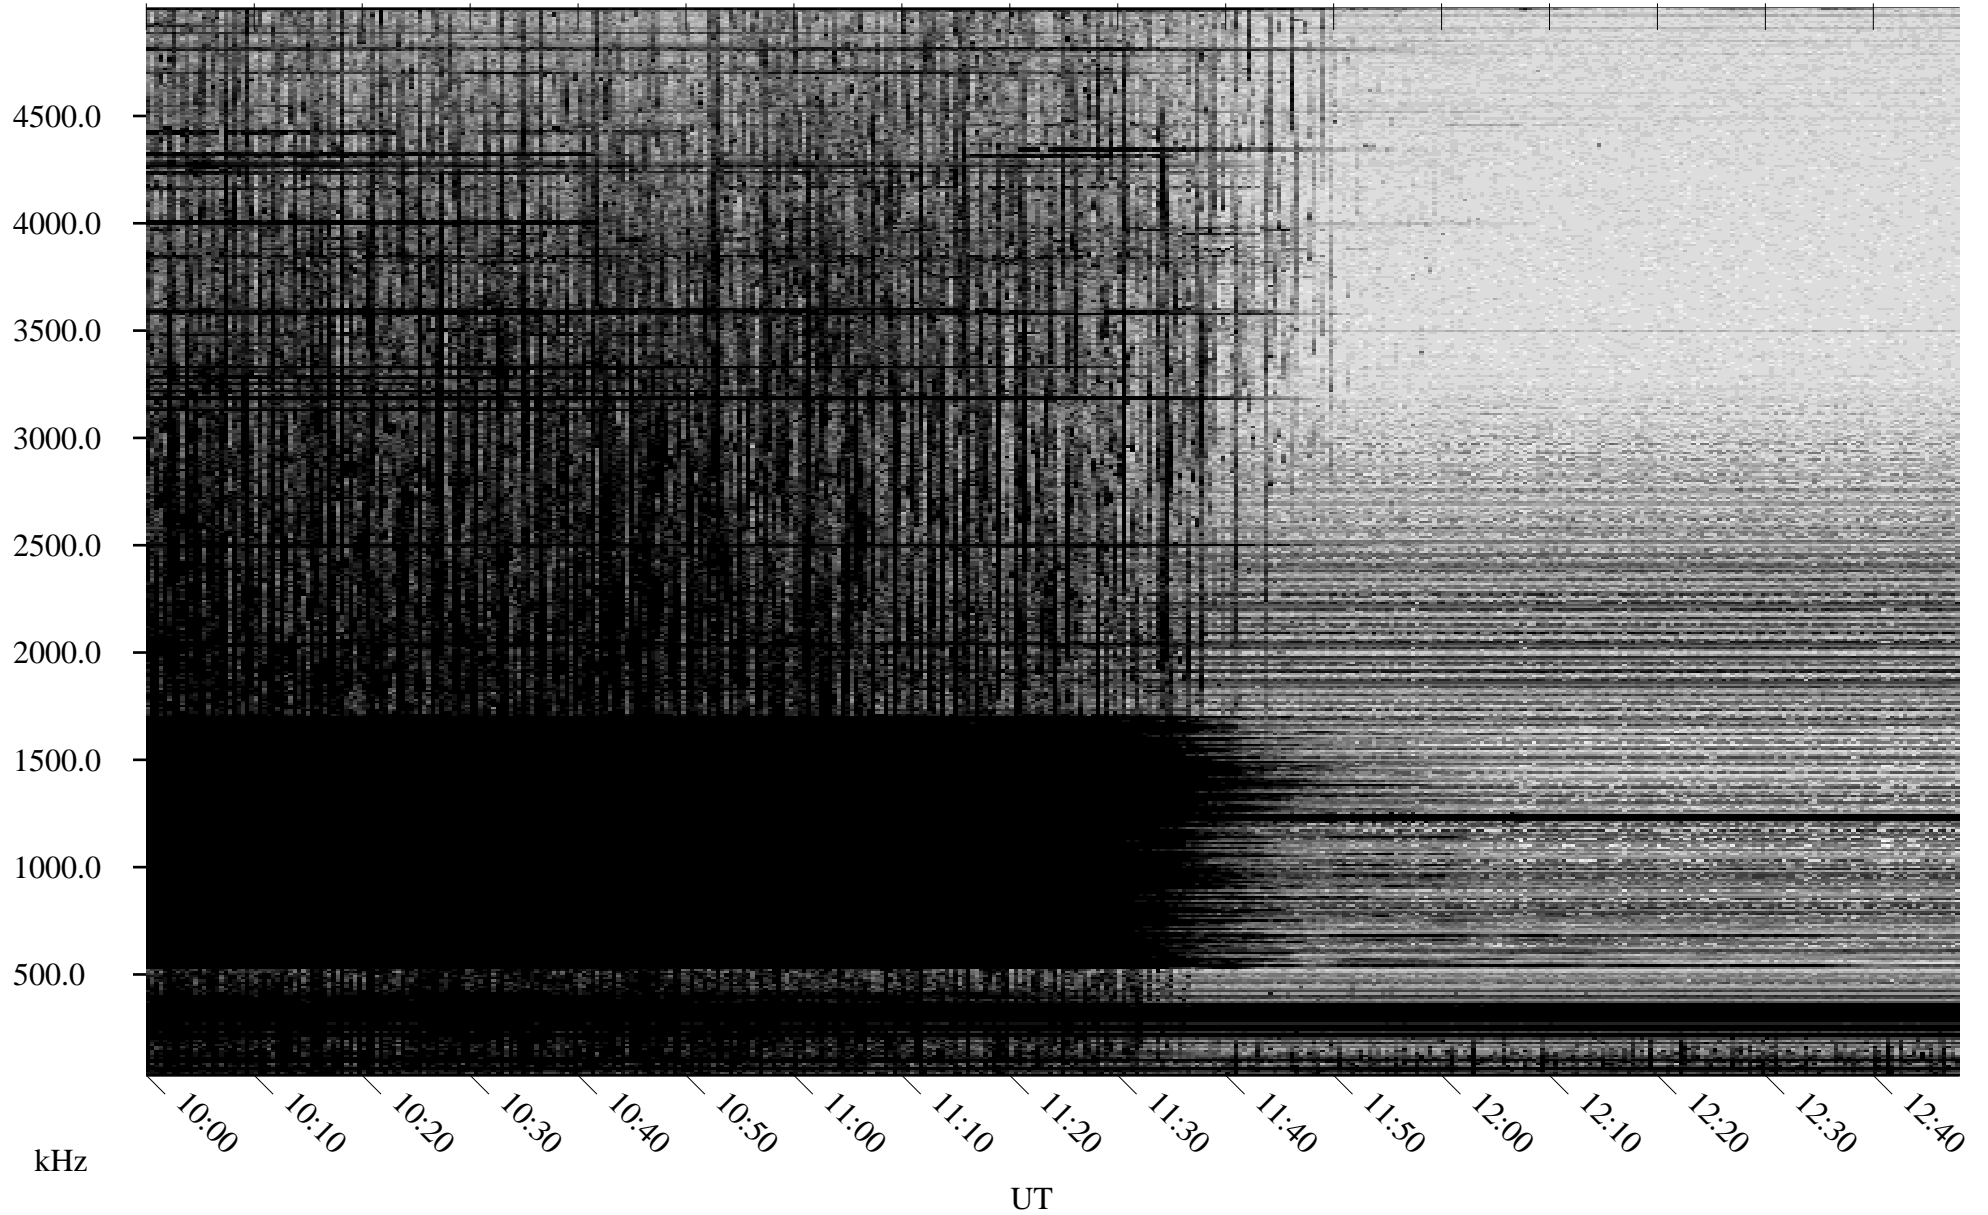

09/26/2005 Churchill, Manitoba

Linear Scale Black = 161 White = 15

ch05269l.r00m max_12

Page 1

09/26/2005 Churchill, Manitoba

Linear Scale Black = 161 White = 15

ch05269l.r00m max_12

Page 2

09/27/2005 Churchill, Manitoba

Linear Scale Black = 161 White = 15

ch05269l.r00m max_12

Page 3

09/27/2005 Churchill, Manitoba

Linear Scale Black = 161 White = 15

ch05269l.r00m max_12

Page 4

09/27/2005 Churchill, Manitoba

Linear Scale Black = 161 White = 15

ch05269l.r00m max_12

Page 5

09/27/2005 Churchill, Manitoba

Linear Scale Black = 161 White = 15

ch05269l.r00m max_12

Page 6

09/27/2005 Churchill, Manitoba

Linear Scale Black = 161 White = 15

ch05269l.r00m max_12

Page 7

09/27/2005 Churchill, Manitoba

Linear Scale Black = 161 White = 15

ch05269l.r00m max_12

Page 8