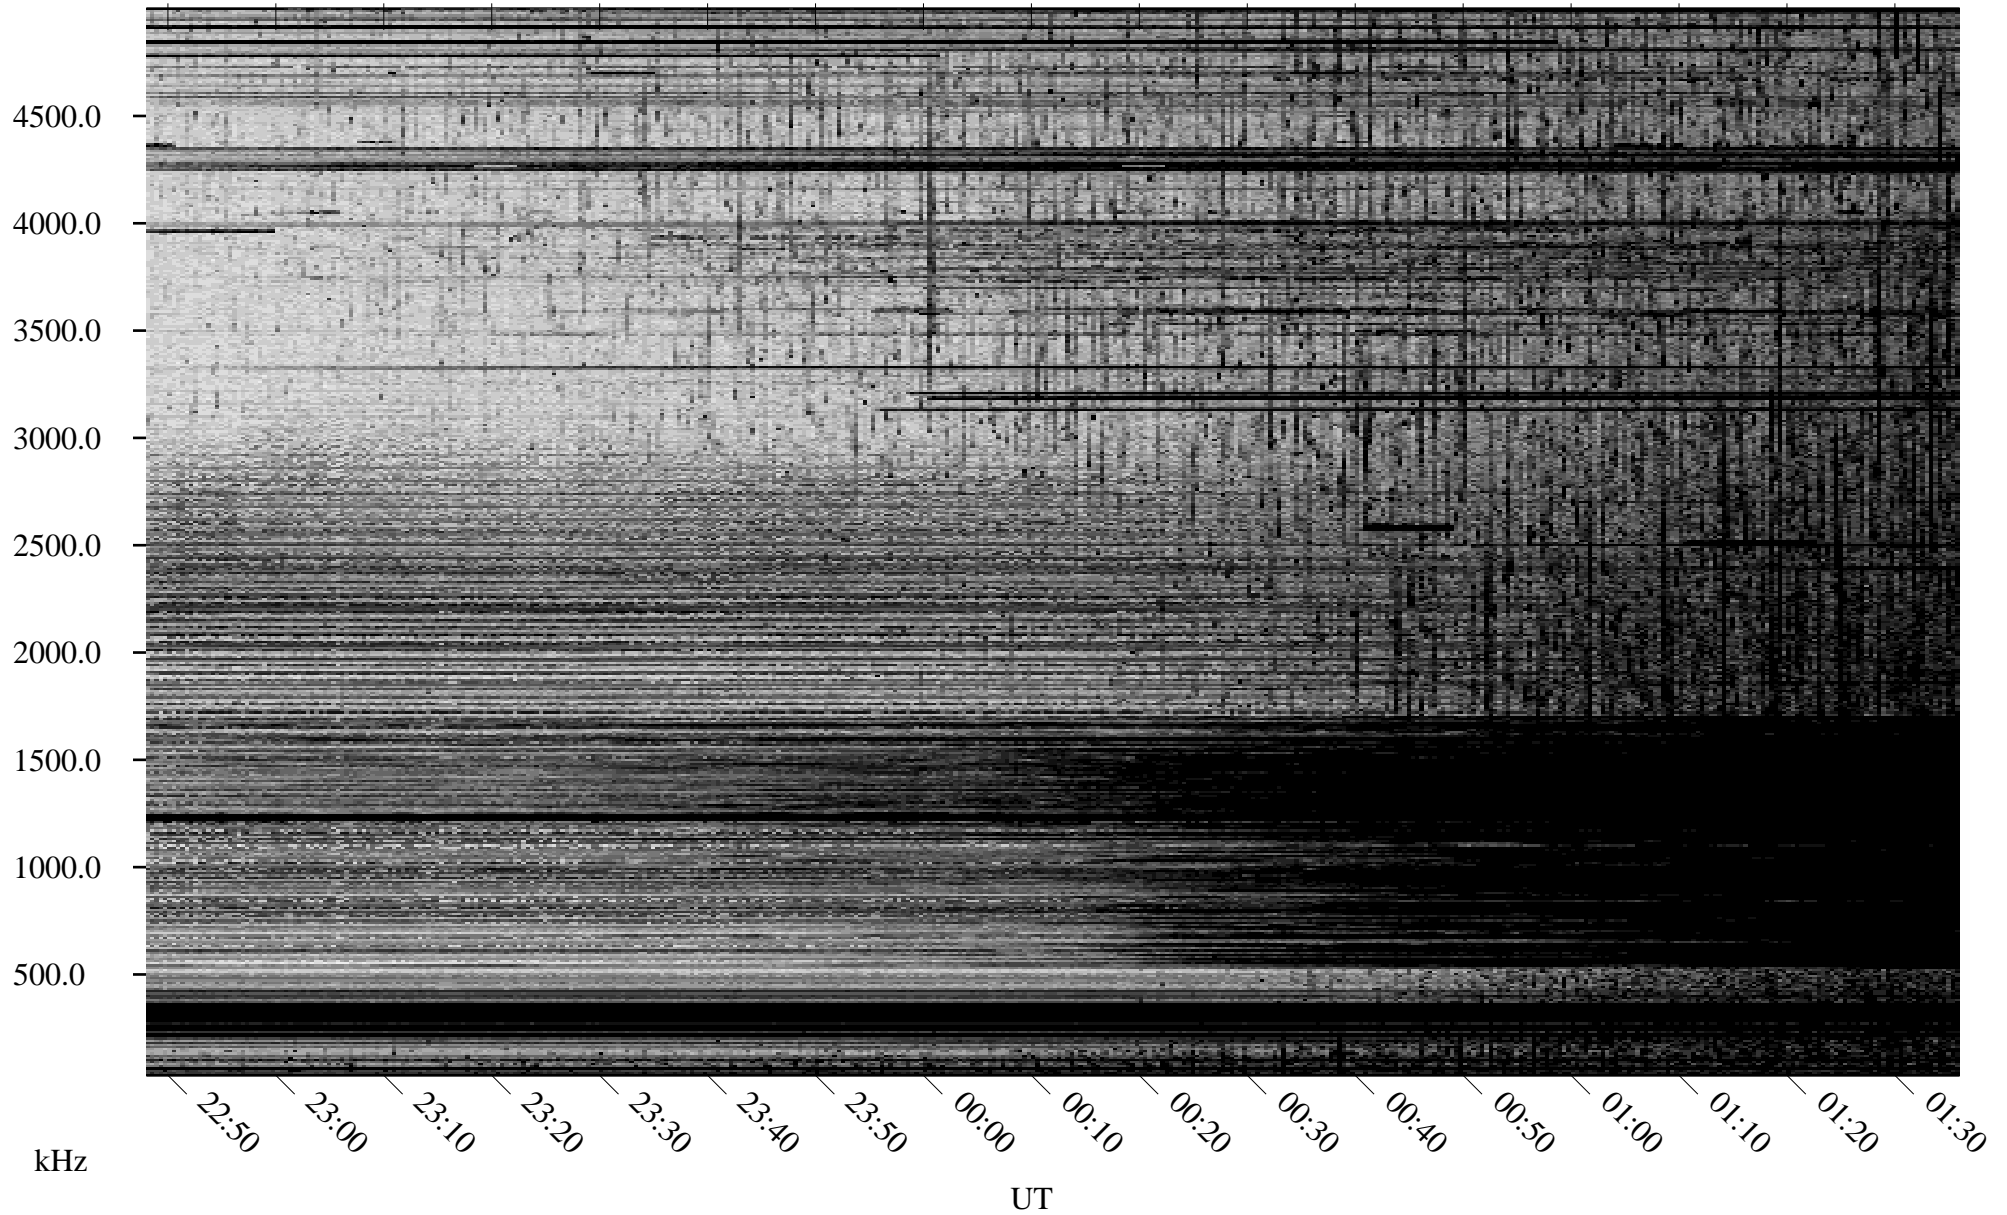

09/26/2005 Churchill, Manitoba

Linear Scale Black = 161 White = 15

ch05269l.r00m max_12

Page 1

09/26/2005 Churchill, Manitoba

Linear Scale Black = 161 White = 15

ch05269l.r00m max_12

Page 2

09/27/2005 Churchill, Manitoba

Linear Scale Black = 161 White = 15

ch05269l.r00m max_12

Page 3

09/27/2005 Churchill, Manitoba

Linear Scale Black = 161 White = 15

ch05269l.r00m max_12

Page 4

09/27/2005 Churchill, Manitoba

Linear Scale Black = 161 White = 15

ch05269l.r00m max_12

Page 5

09/27/2005 Churchill, Manitoba

Linear Scale Black = 161 White = 15

ch05269l.r00m max_12

Page 6

09/27/2005 Churchill, Manitoba

Linear Scale Black = 161 White = 15

ch05269l.r00m max_12

Page 7

09/27/2005 Churchill, Manitoba

Linear Scale Black = 161 White = 15

ch05269l.r00m max_12

Page 8