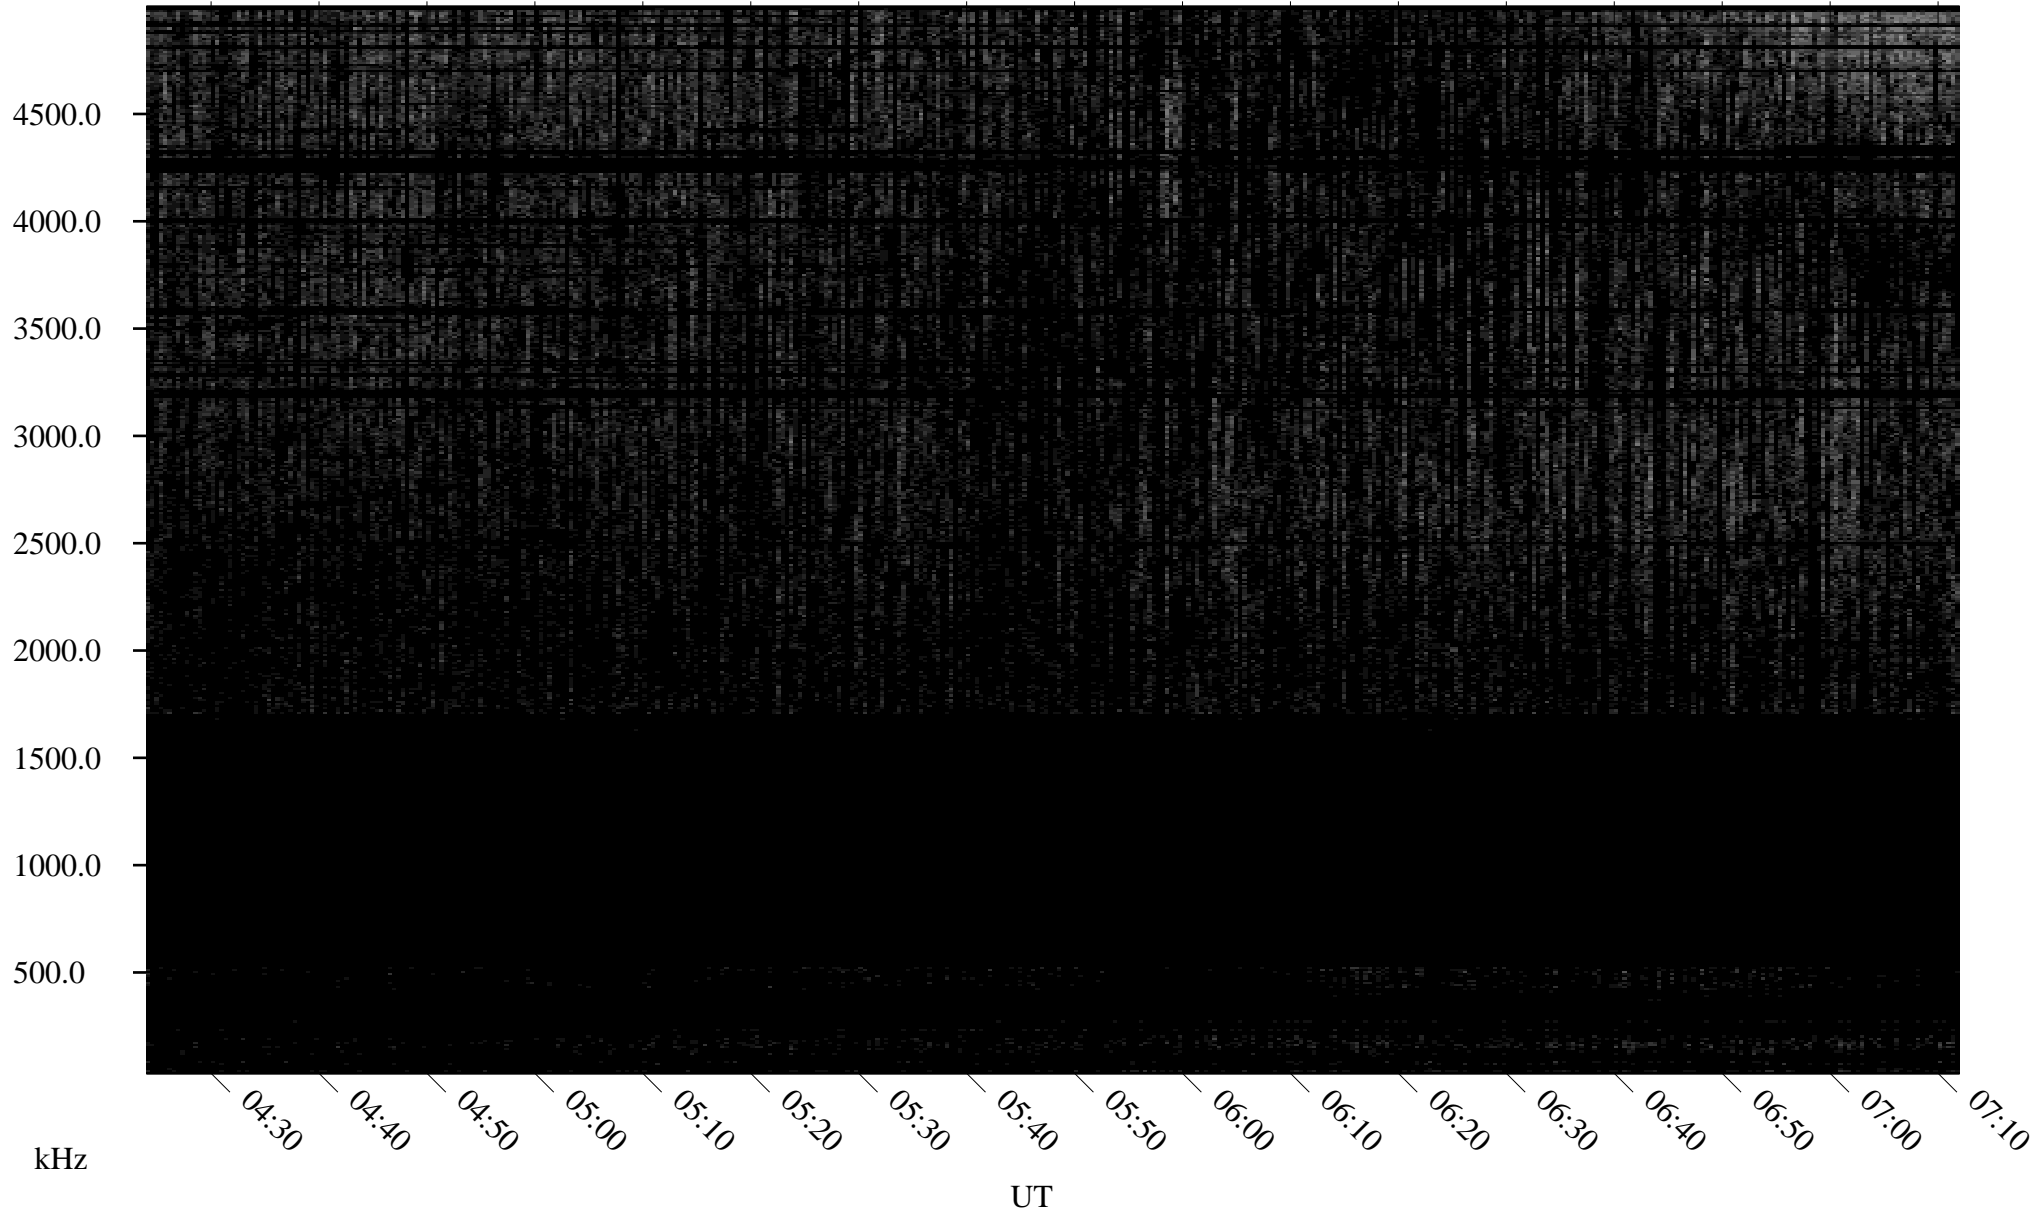

09/26/2005 Churchill, Manitoba

Linear Scale Black = 161 White = 15

ch05269l.r00m max_12

Page 1

09/26/2005 Churchill, Manitoba

Linear Scale Black = 161 White = 15

ch05269l.r00m max_12

Page 2

09/27/2005 Churchill, Manitoba

Linear Scale Black = 161 White = 15

ch05269l.r00m max_12

Page 3

09/27/2005 Churchill, Manitoba

Linear Scale Black = 161 White = 15

ch05269l.r00m max_12

Page 4

09/27/2005 Churchill, Manitoba

Linear Scale Black = 161 White = 15

ch05269l.r00m max_12

Page 5

09/27/2005 Churchill, Manitoba

Linear Scale Black = 161 White = 15

ch05269l.r00m max_12

Page 6

09/27/2005 Churchill, Manitoba

Linear Scale Black = 161 White = 15

ch05269l.r00m max_12

Page 7

09/27/2005 Churchill, Manitoba

Linear Scale Black = 161 White = 15

ch05269l.r00m max_12

Page 8