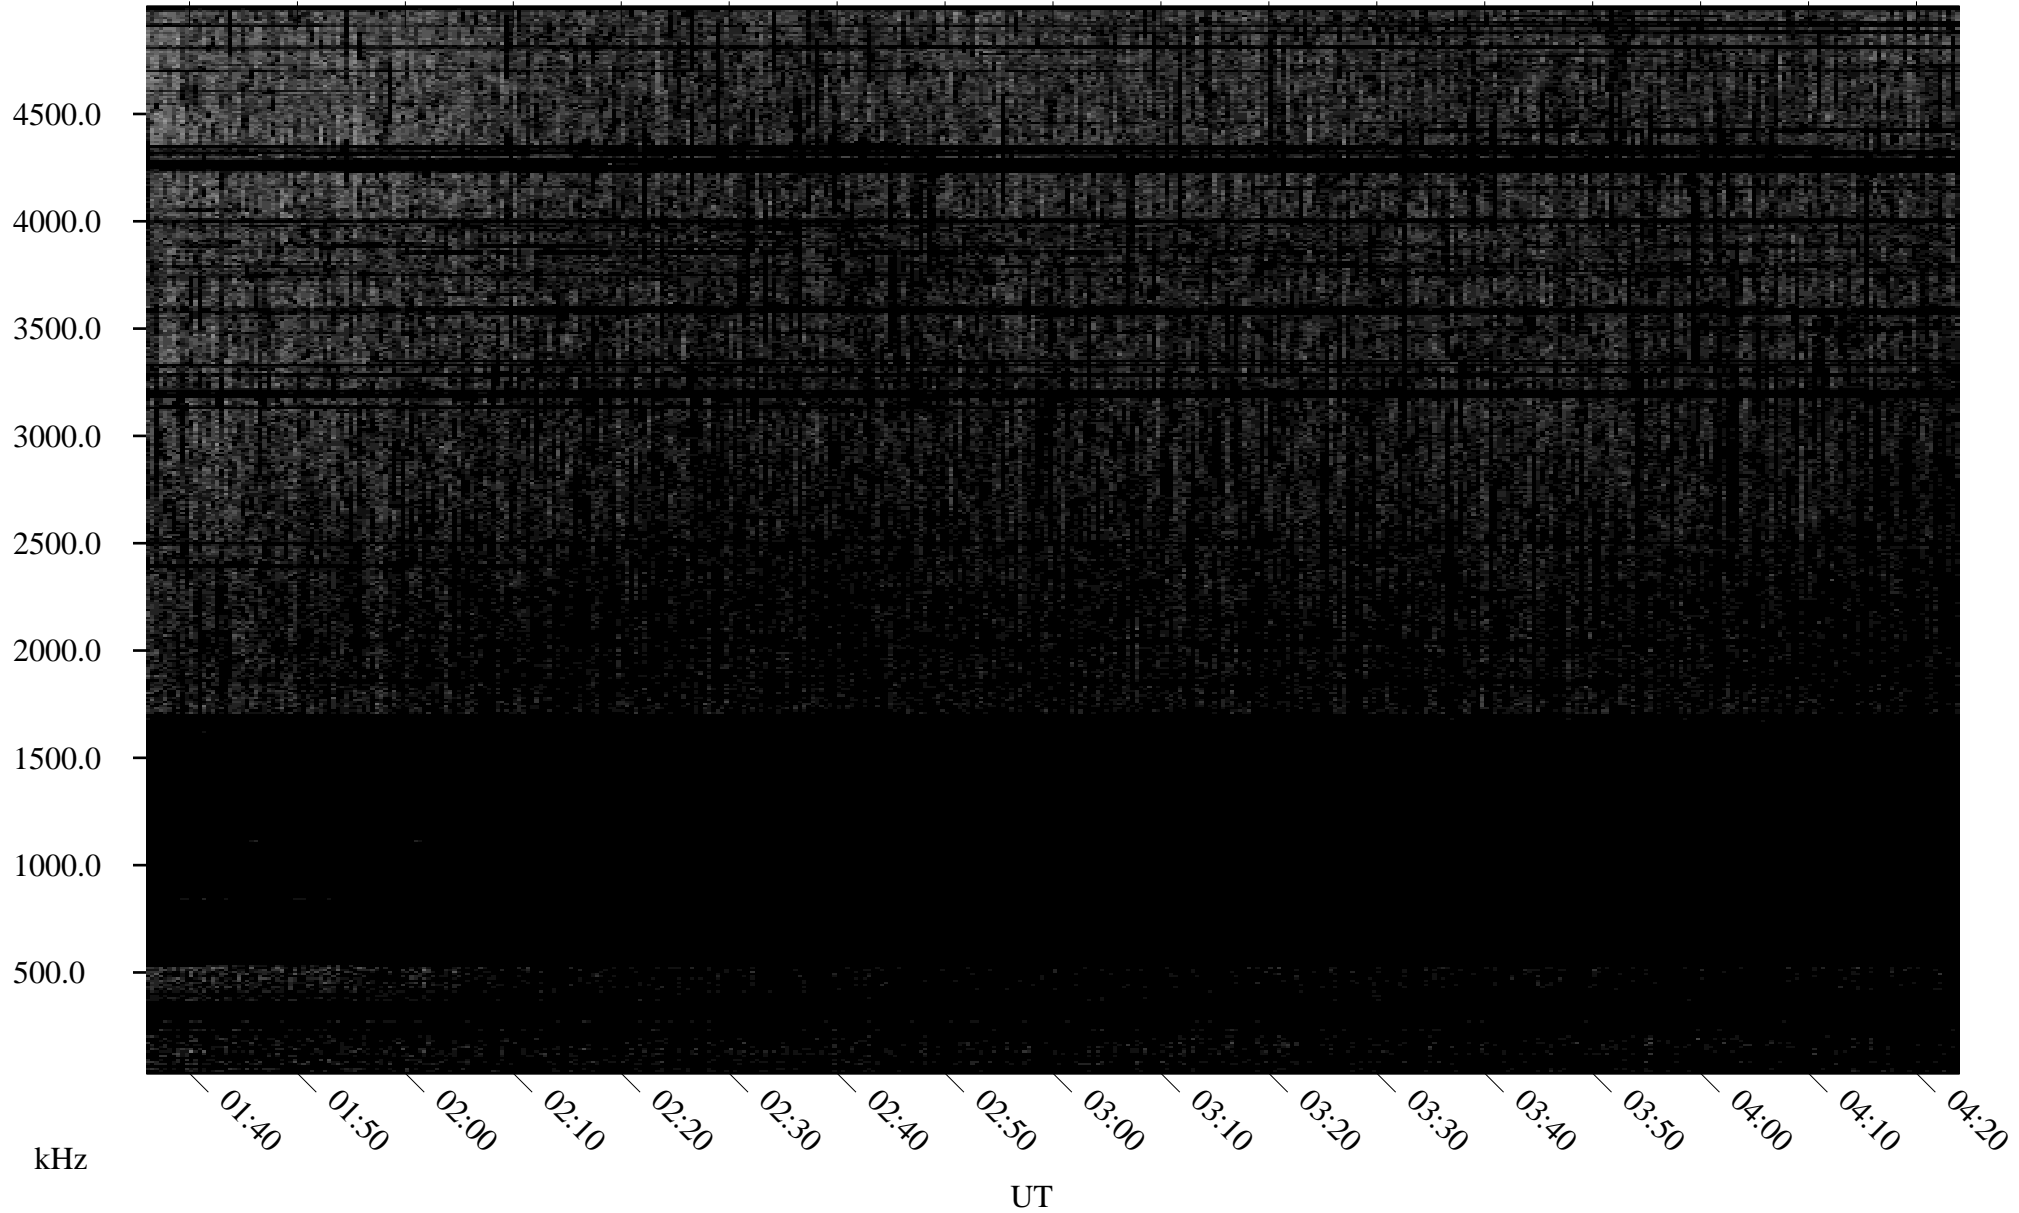

09/26/2005 Churchill, Manitoba

Linear Scale Black = 161 White = 15

ch05269l.r00m max_12

Page 1

09/26/2005 Churchill, Manitoba

Linear Scale Black = 161 White = 15

ch05269l.r00m max_12

Page 2

09/27/2005 Churchill, Manitoba

Linear Scale Black = 161 White = 15

ch05269l.r00m max_12

Page 3

09/27/2005 Churchill, Manitoba

Linear Scale Black = 161 White = 15

ch05269l.r00m max_12

Page 4

09/27/2005 Churchill, Manitoba

Linear Scale Black = 161 White = 15

ch05269l.r00m max_12

Page 5

09/27/2005 Churchill, Manitoba

Linear Scale Black = 161 White = 15

ch05269l.r00m max_12

Page 6

09/27/2005 Churchill, Manitoba

Linear Scale Black = 161 White = 15

ch05269l.r00m max_12

Page 7

09/27/2005 Churchill, Manitoba

Linear Scale Black = 161 White = 15

ch05269l.r00m max_12

Page 8