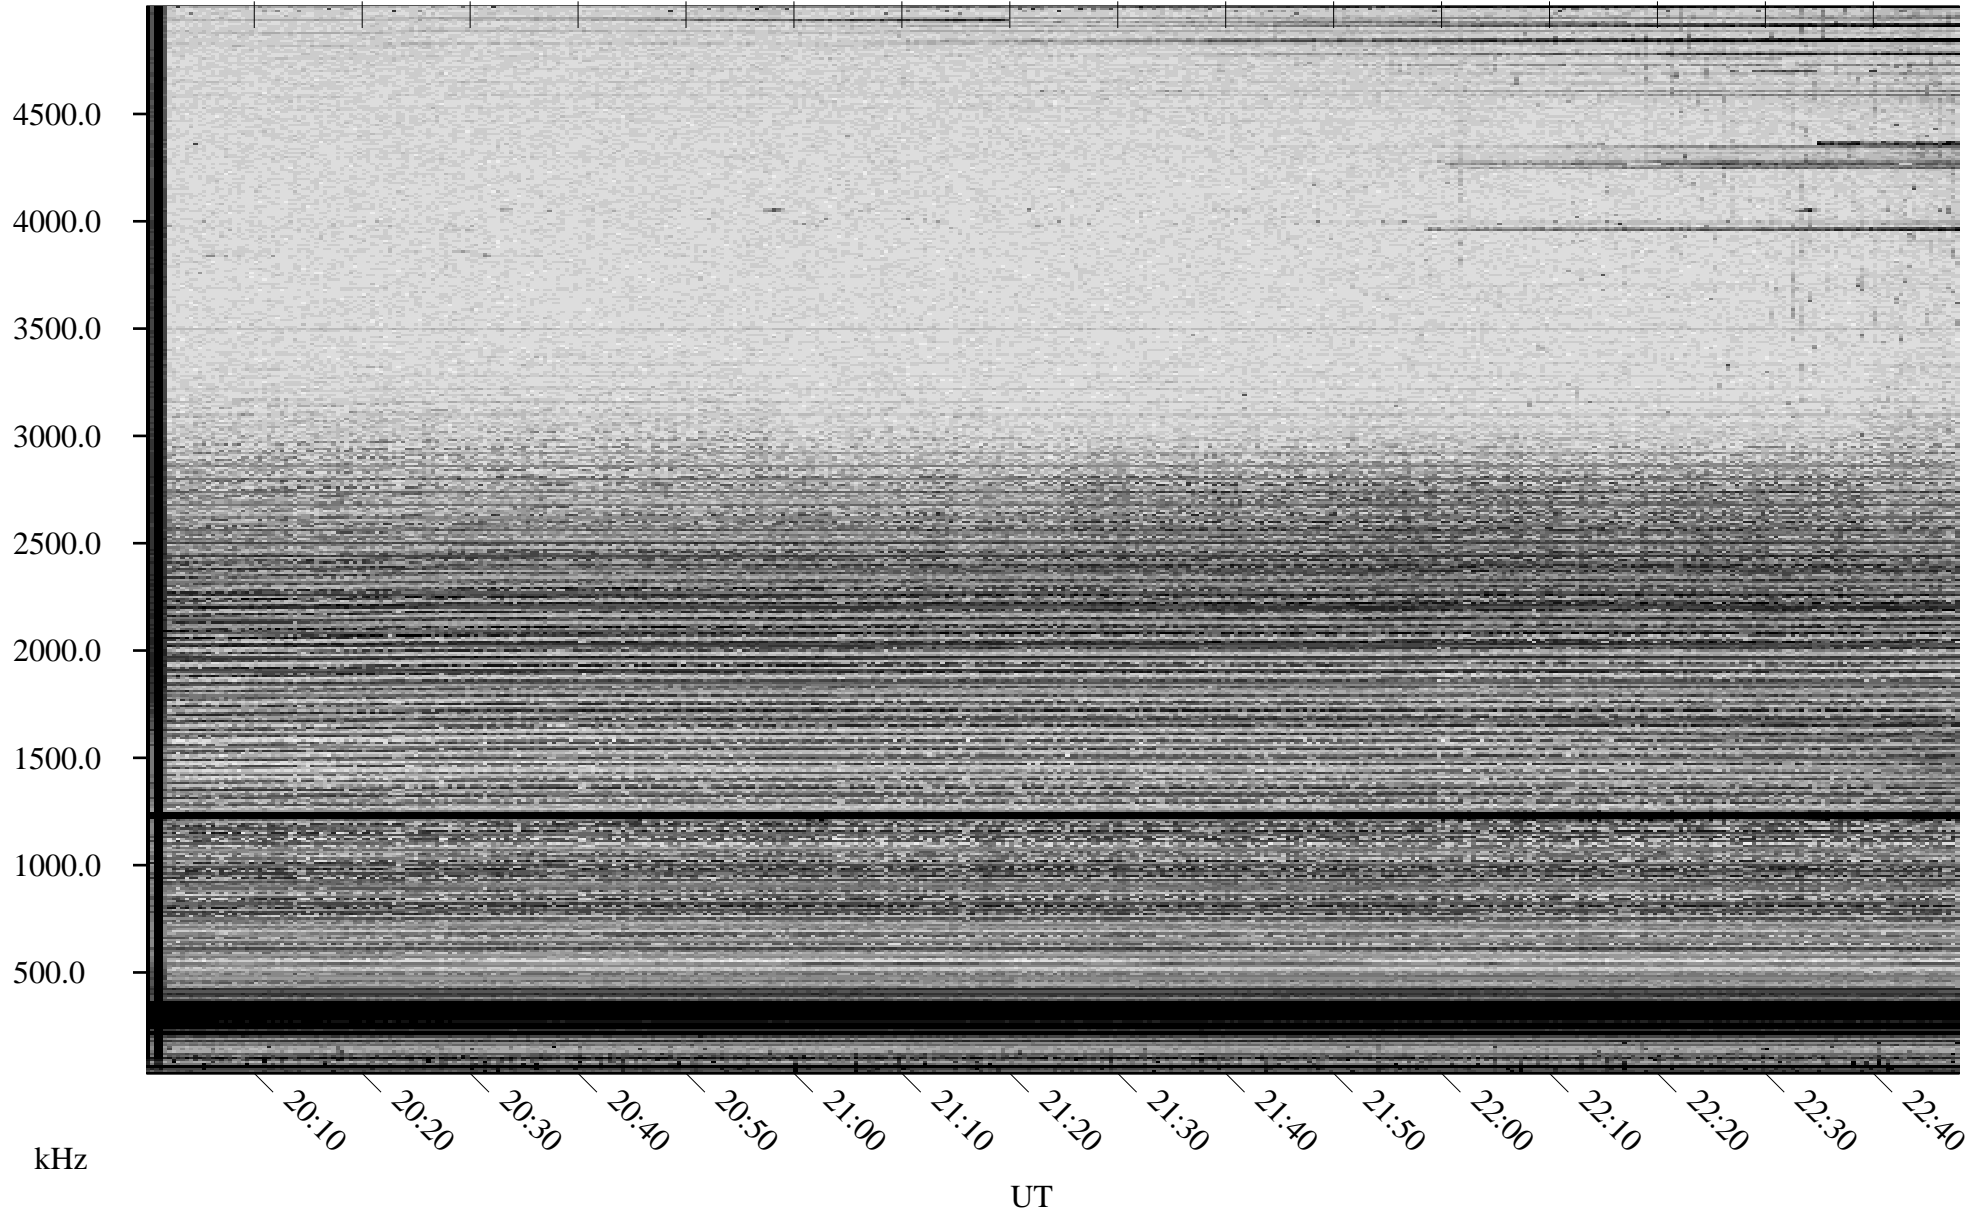

09/26/2005 Churchill, Manitoba

Linear Scale Black = 161 White = 15

ch05269l.r00m max_12

Page 1

09/26/2005 Churchill, Manitoba

Linear Scale Black = 161 White = 15

ch05269l.r00m max_12

Page 2

09/27/2005 Churchill, Manitoba

Linear Scale Black = 161 White = 15

ch05269l.r00m max_12

Page 3

09/27/2005 Churchill, Manitoba

Linear Scale Black = 161 White = 15

ch05269l.r00m max_12

Page 4

09/27/2005 Churchill, Manitoba

Linear Scale Black = 161 White = 15

ch05269l.r00m max_12

Page 5

09/27/2005 Churchill, Manitoba

Linear Scale Black = 161 White = 15

ch05269l.r00m max_12

Page 6

09/27/2005 Churchill, Manitoba

Linear Scale Black = 161 White = 15

ch05269l.r00m max_12

Page 7

09/27/2005 Churchill, Manitoba

Linear Scale Black = 161 White = 15

ch05269l.r00m max_12

Page 8