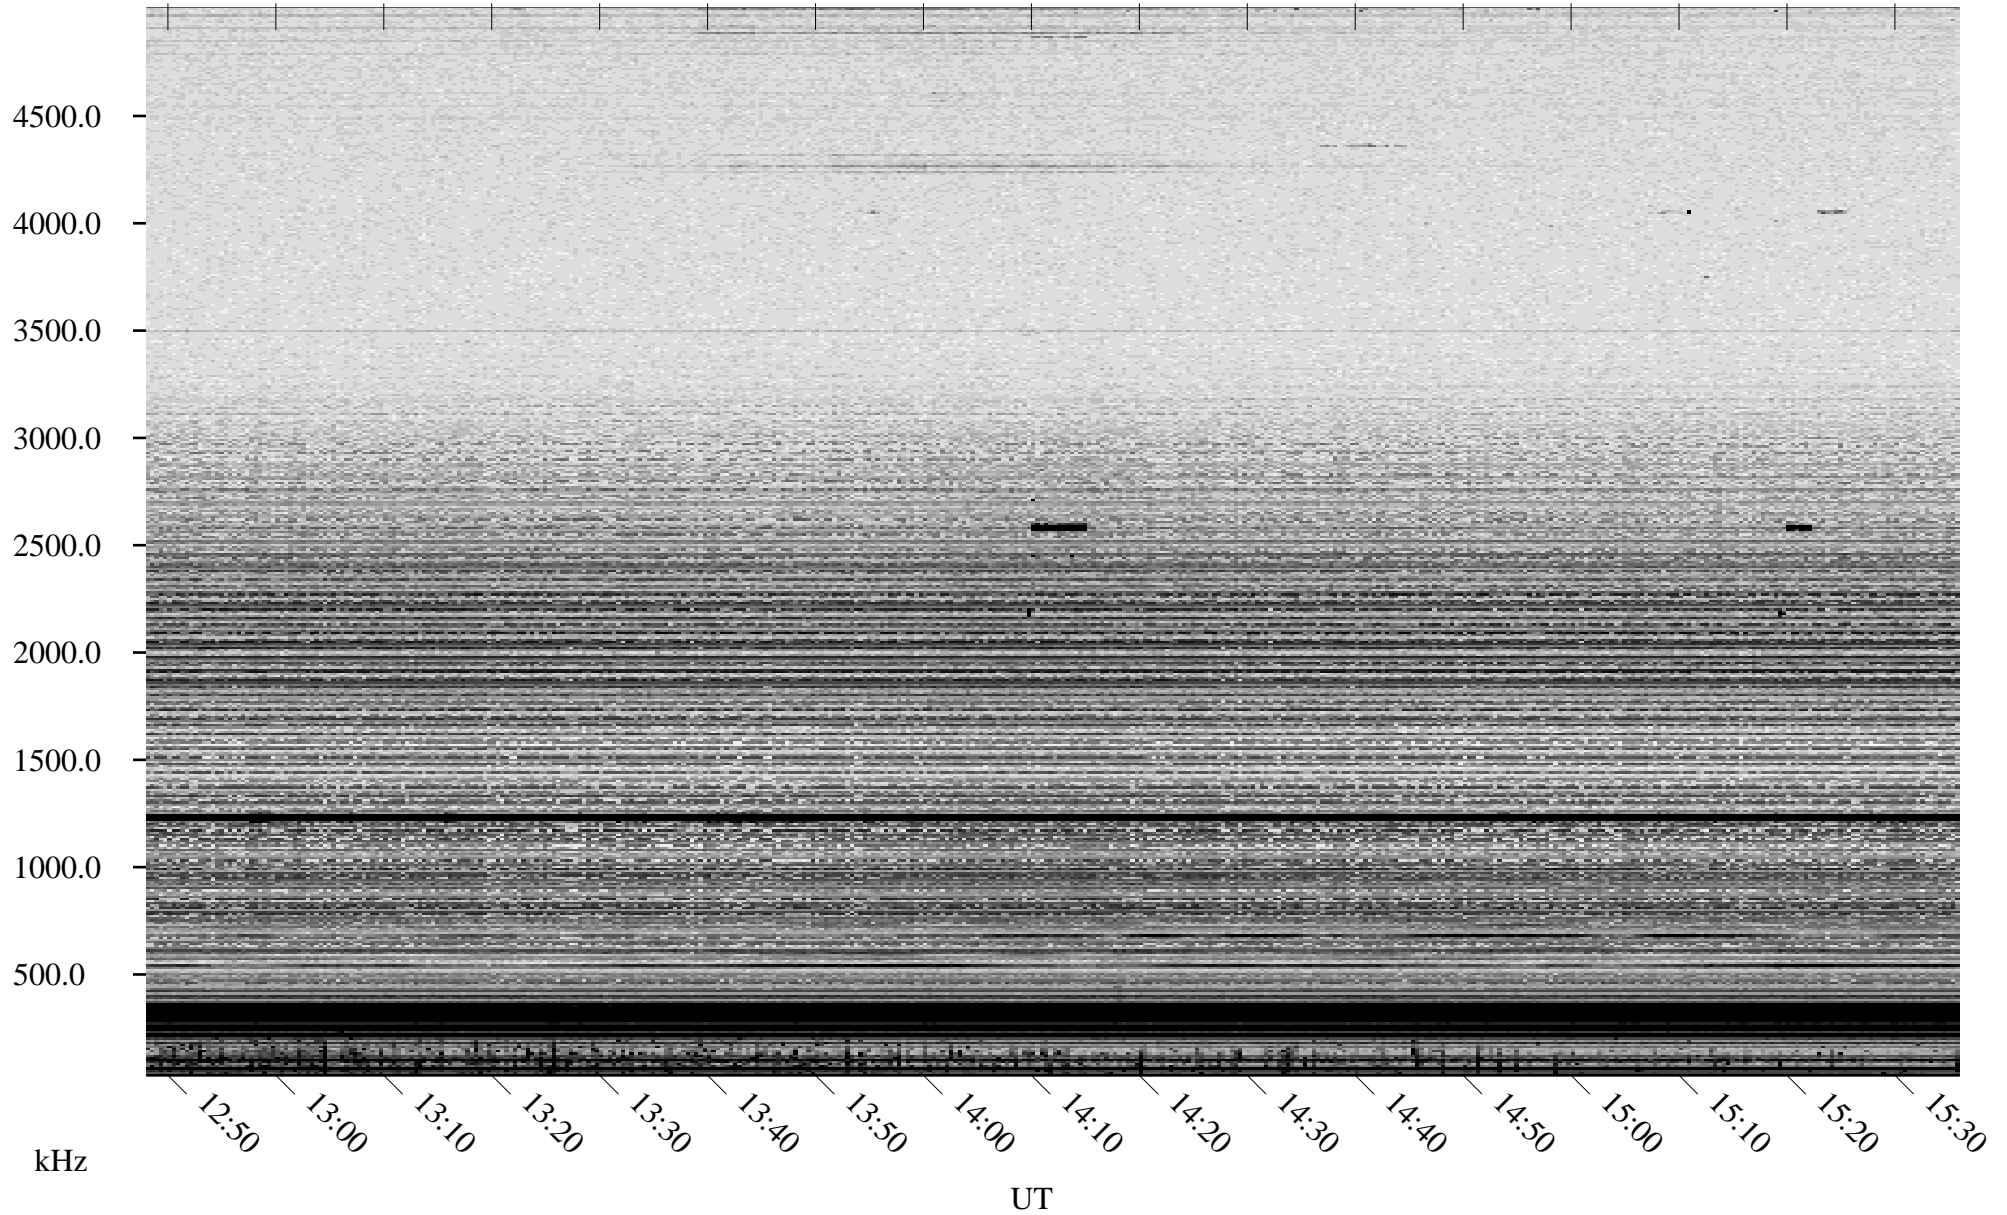

09/26/2005 Churchill, Manitoba

Linear Scale Black = 161 White = 15

ch05269l.r00m max_12

Page 1

09/26/2005 Churchill, Manitoba

Linear Scale Black = 161 White = 15

ch05269l.r00m max_12

Page 2

09/27/2005 Churchill, Manitoba

Linear Scale Black = 161 White = 15

ch05269l.r00m max_12

Page 3

09/27/2005 Churchill, Manitoba

Linear Scale Black = 161 White = 15

ch05269l.r00m max_12

Page 4

09/27/2005 Churchill, Manitoba

Linear Scale Black = 161 White = 15

ch05269l.r00m max_12

Page 5

09/27/2005 Churchill, Manitoba

Linear Scale Black = 161 White = 15

ch05269l.r00m max_12

Page 6

09/27/2005 Churchill, Manitoba

Linear Scale Black = 161 White = 15

ch05269l.r00m max_12

Page 7

09/27/2005 Churchill, Manitoba

Linear Scale Black = 161 White = 15

ch05269l.r00m max_12

Page 8