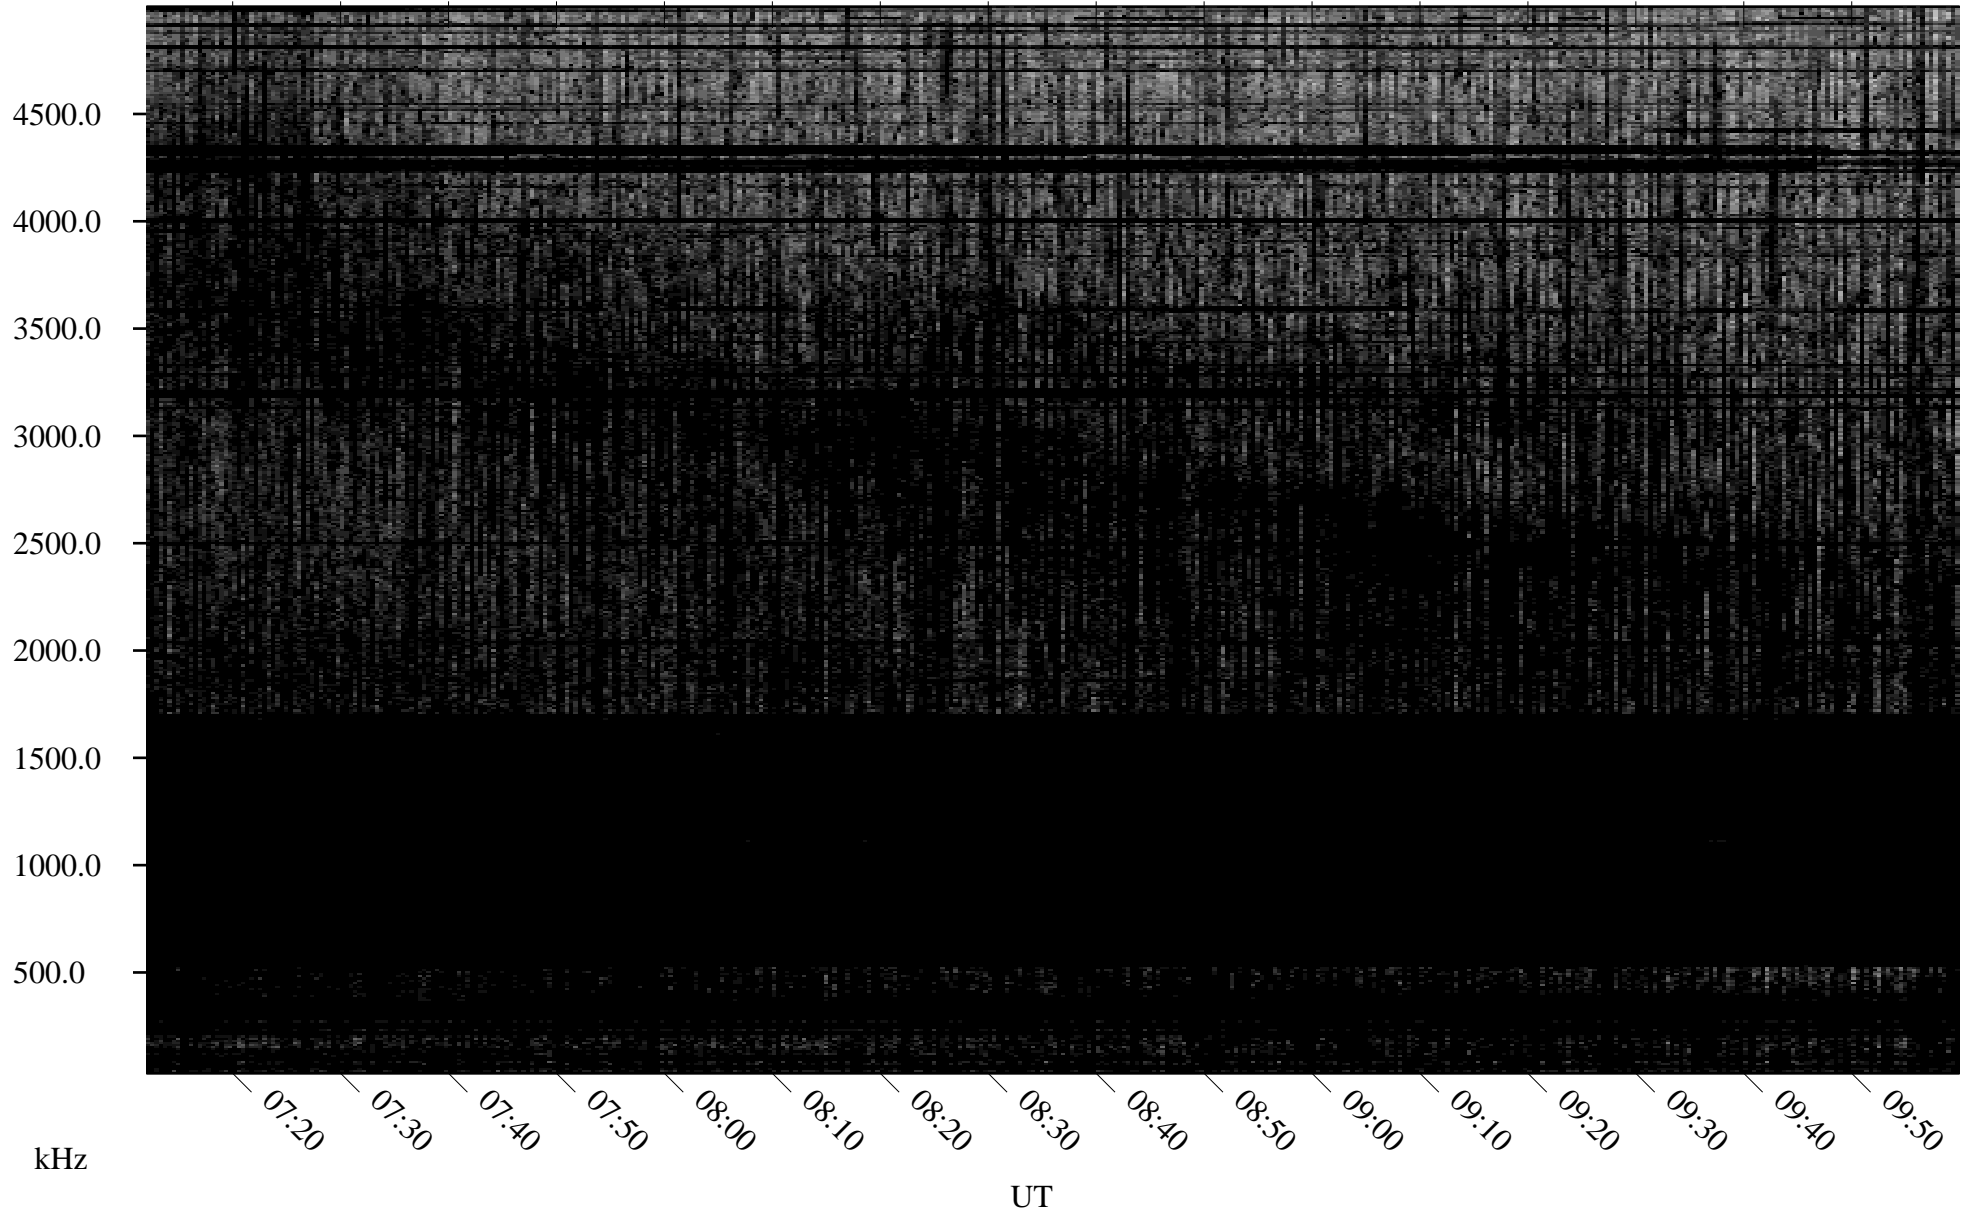

09/26/2005 Churchill, Manitoba

Linear Scale Black = 161 White = 15

ch05269l.r00m max_12

Page 1

09/26/2005 Churchill, Manitoba

Linear Scale Black = 161 White = 15

ch05269l.r00m max_12

Page 2

09/27/2005 Churchill, Manitoba

Linear Scale Black = 161 White = 15

ch05269l.r00m max_12

Page 3

09/27/2005 Churchill, Manitoba

Linear Scale Black = 161 White = 15

ch05269l.r00m max_12

Page 4

09/27/2005 Churchill, Manitoba

Linear Scale Black = 161 White = 15

ch05269l.r00m max_12

Page 5

09/27/2005 Churchill, Manitoba

Linear Scale Black = 161 White = 15

ch05269l.r00m max_12

Page 6

09/27/2005 Churchill, Manitoba

Linear Scale Black = 161 White = 15

ch05269l.r00m max_12

Page 7

09/27/2005 Churchill, Manitoba

Linear Scale Black = 161 White = 15

ch05269l.r00m max_12

Page 8