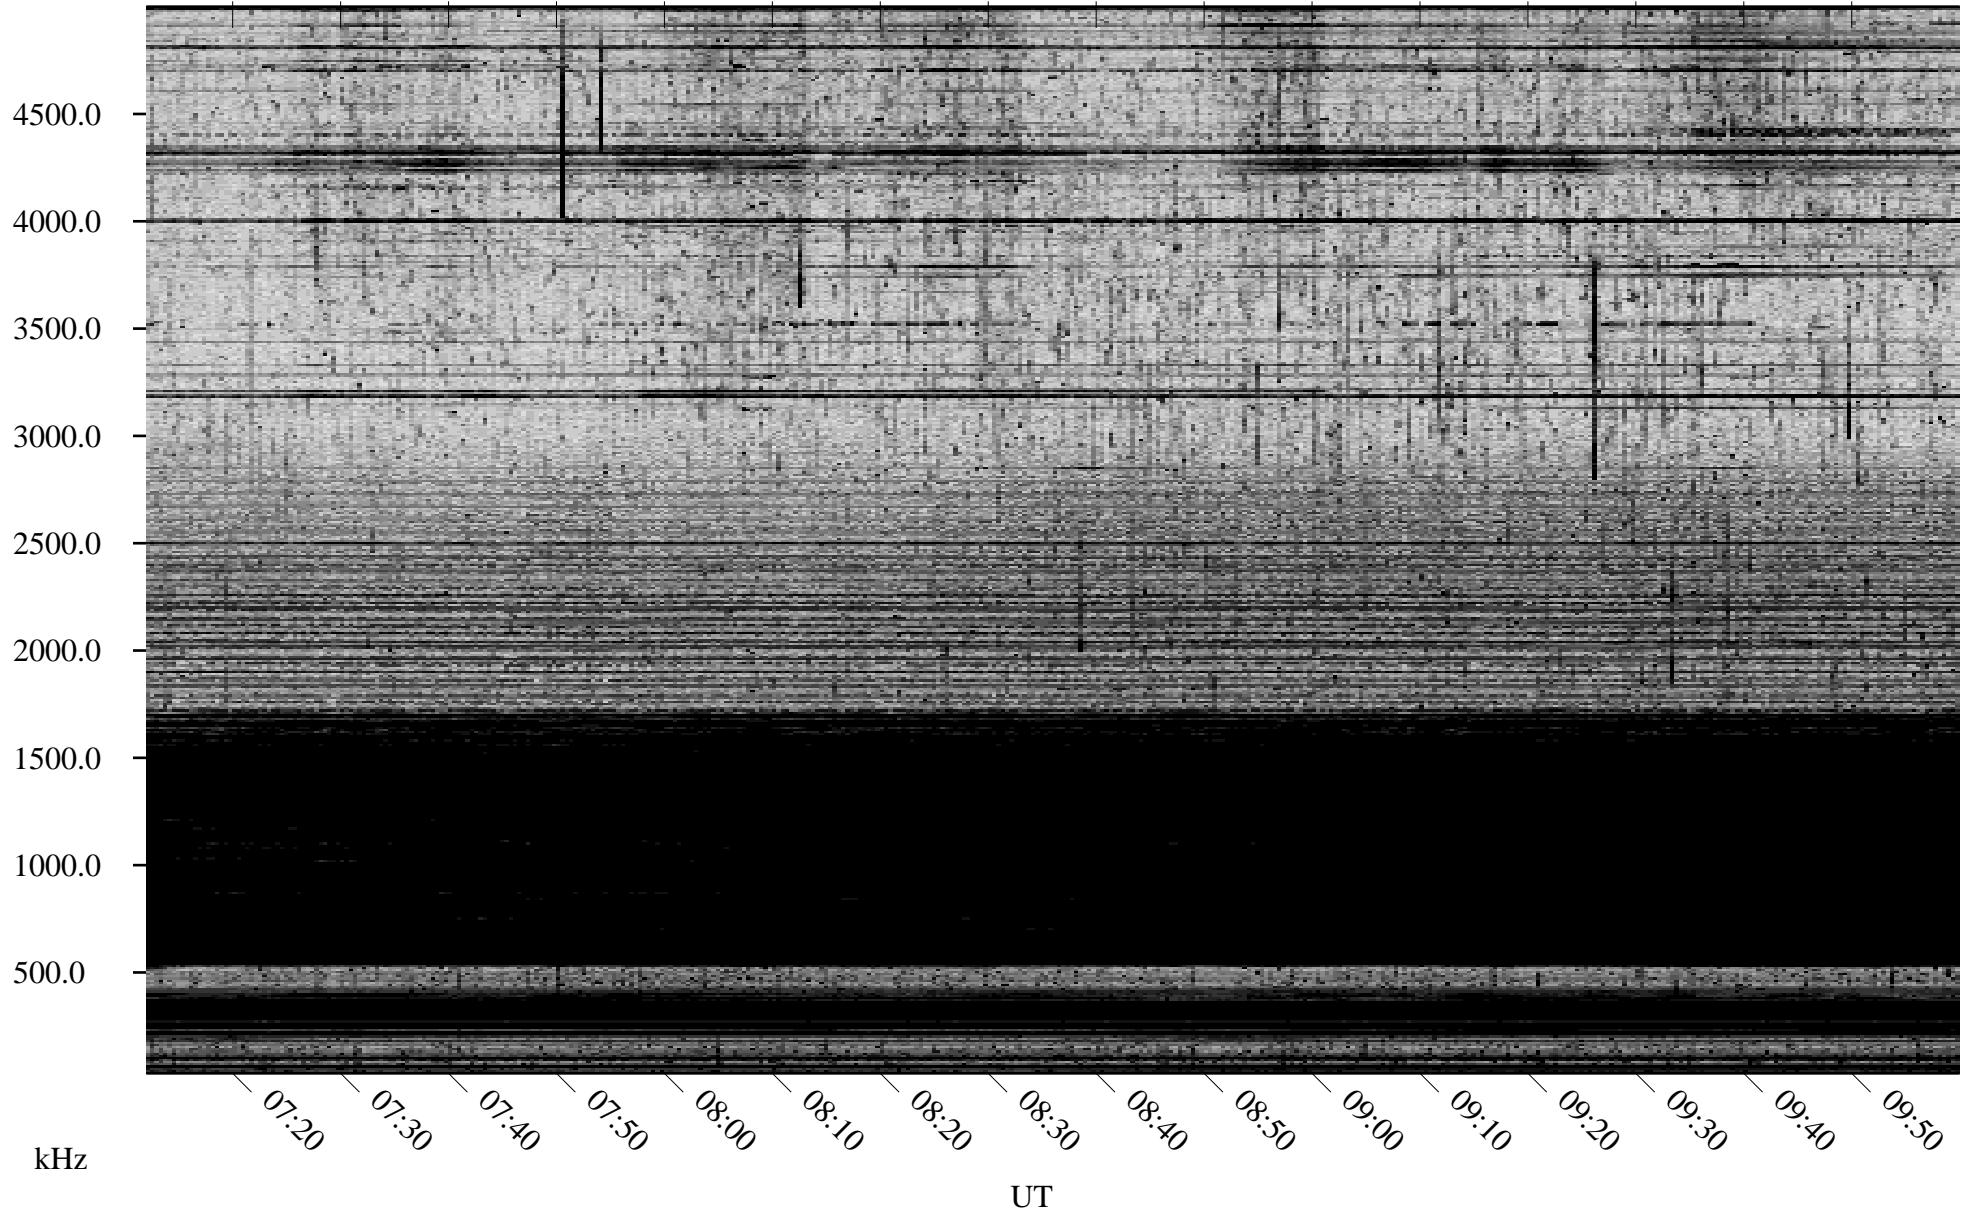

09/27/2005 Churchill, Manitoba

Linear Scale Black = 161 White = 15

ch05270l.r00m max_12

Page 1

09/27/2005 Churchill, Manitoba

Linear Scale Black = 161 White = 15

ch05270l.r00m max_12

Page 2

09/28/2005 Churchill, Manitoba

Linear Scale Black = 161 White = 15

ch05270l.r00m max_12

Page 3

09/28/2005 Churchill, Manitoba

Linear Scale Black = 161 White = 15

ch05270l.r00m max_12

Page 4

09/28/2005 Churchill, Manitoba

Linear Scale Black = 161 White = 15

ch05270l.r00m max_12

Page 5

09/28/2005 Churchill, Manitoba

Linear Scale Black = 161 White = 15

ch05270l.r00m max_12

Page 6

09/28/2005 Churchill, Manitoba

Linear Scale Black = 161 White = 15

ch05270l.r00m max_12

Page 7

09/28/2005 Churchill, Manitoba

Linear Scale Black = 161 White = 15

ch05270l.r00m max_12