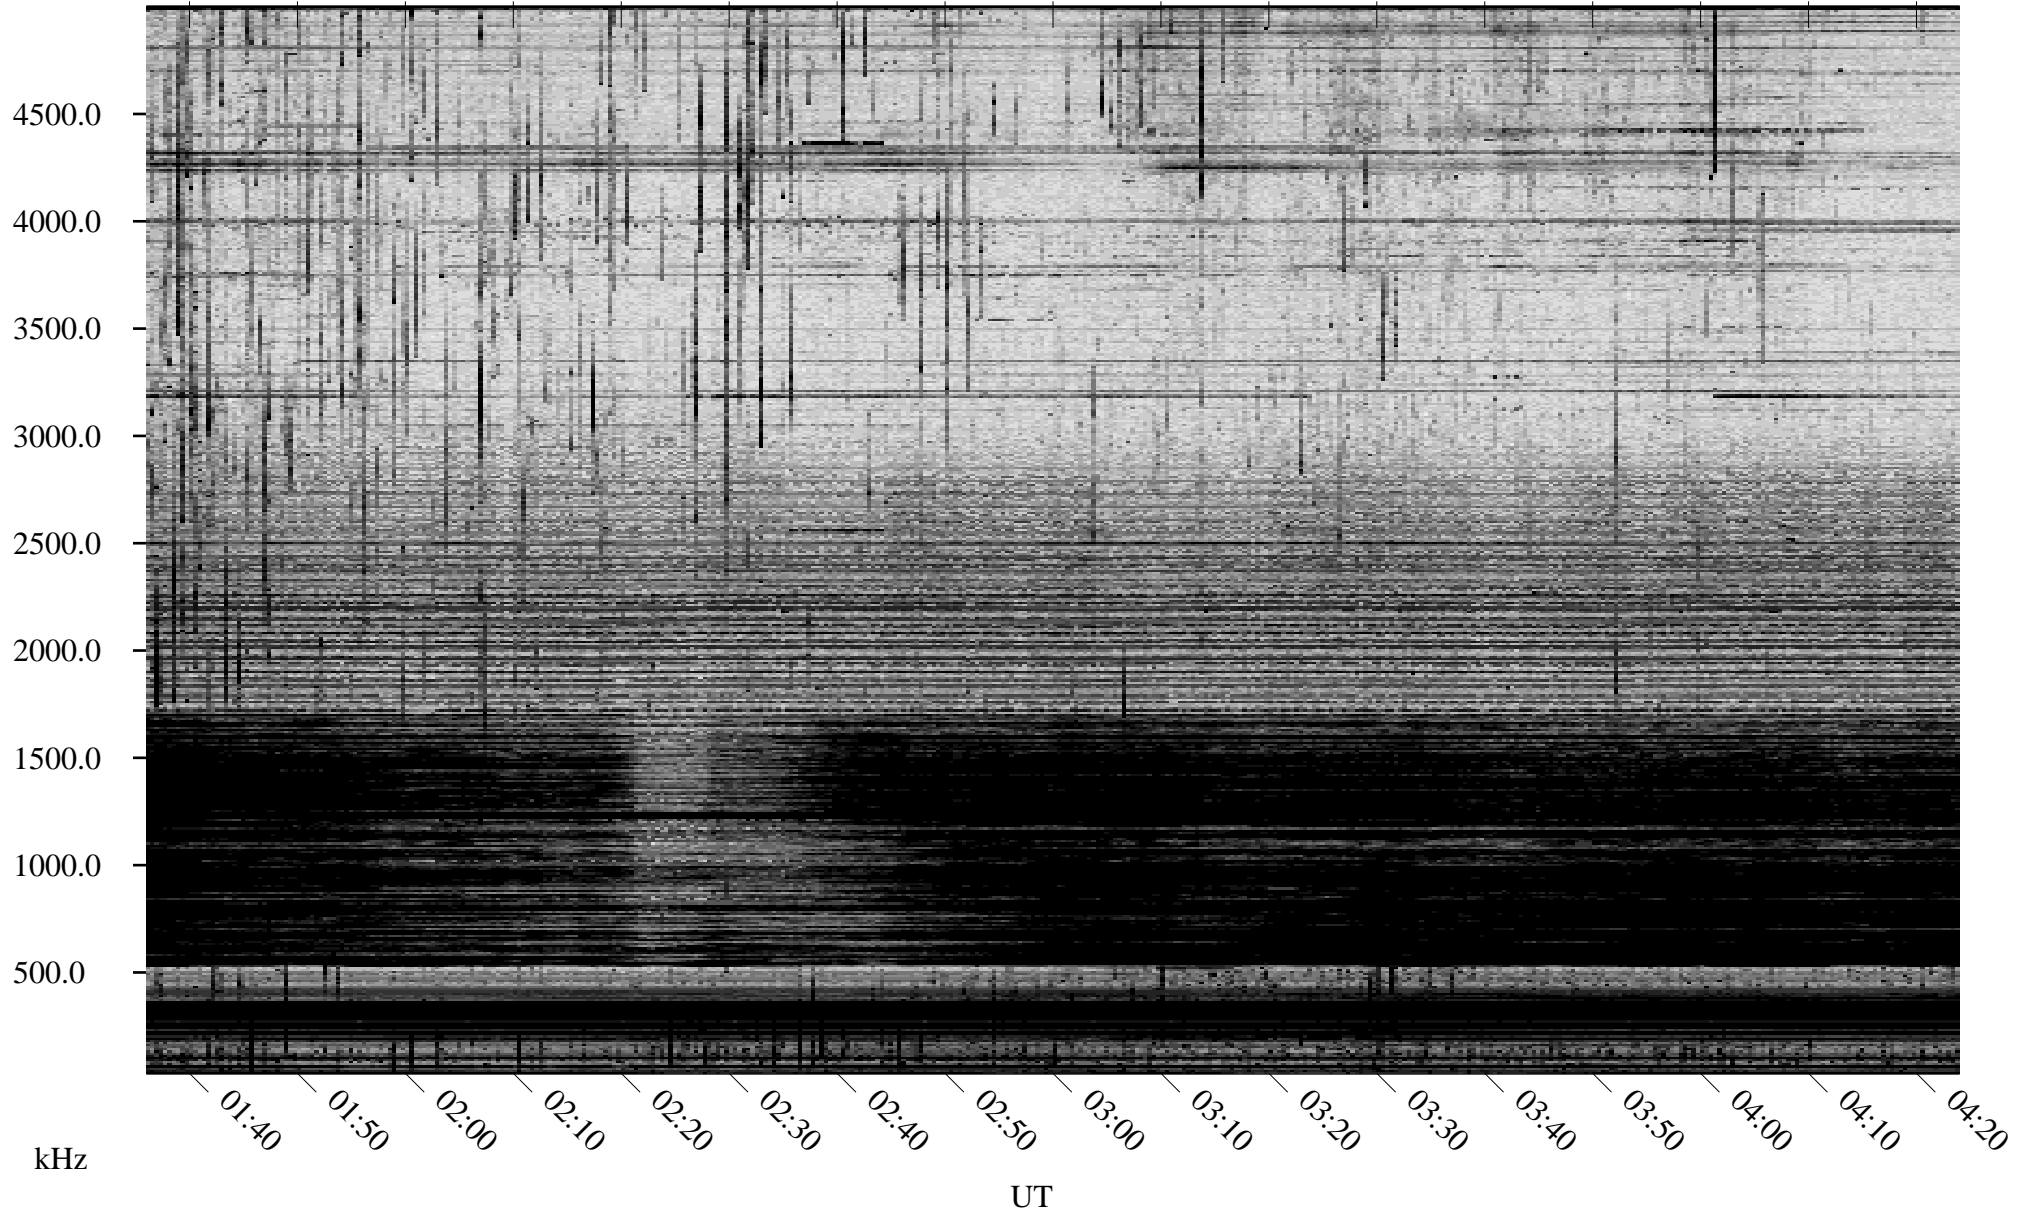

09/27/2005 Churchill, Manitoba

Linear Scale Black = 161 White = 15

ch05270l.r00m max_12

Page 1

09/27/2005 Churchill, Manitoba

Linear Scale Black = 161 White = 15

ch05270l.r00m max_12

Page 2

09/28/2005 Churchill, Manitoba

Linear Scale Black = 161 White = 15

ch05270l.r00m max_12

Page 3

09/28/2005 Churchill, Manitoba

Linear Scale Black = 161 White = 15

ch05270l.r00m max_12

Page 4

09/28/2005 Churchill, Manitoba

Linear Scale Black = 161 White = 15

ch05270l.r00m max_12

Page 5

09/28/2005 Churchill, Manitoba

Linear Scale Black = 161 White = 15

ch05270l.r00m max_12

Page 6

09/28/2005 Churchill, Manitoba

Linear Scale Black = 161 White = 15

ch05270l.r00m max_12

Page 7

09/28/2005 Churchill, Manitoba

Linear Scale Black = 161 White = 15

ch05270l.r00m max_12