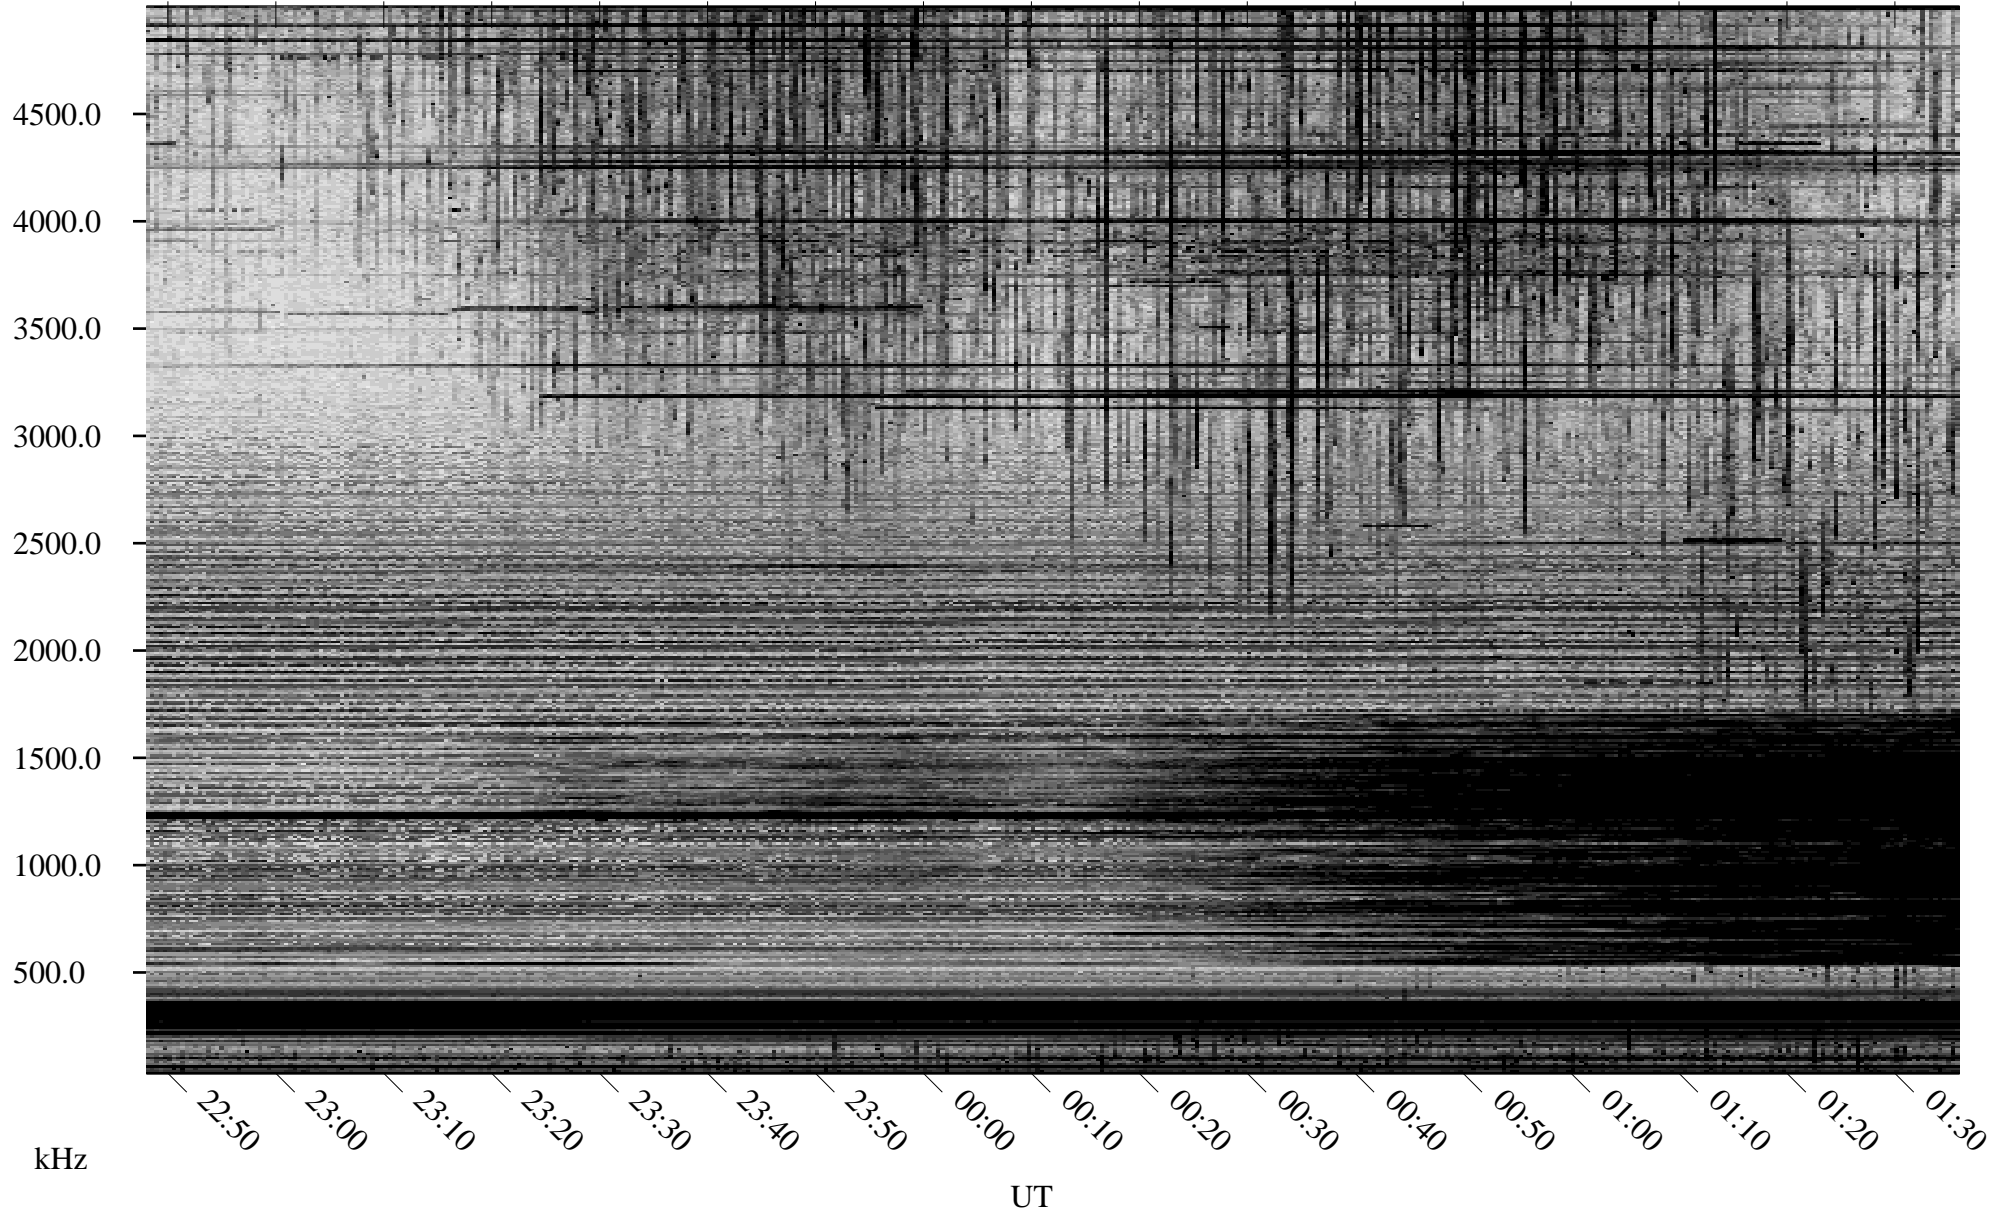

09/27/2005 Churchill, Manitoba

Linear Scale Black = 161 White = 15

ch05270l.r00m max_12

Page 1

09/27/2005 Churchill, Manitoba

Linear Scale Black = 161 White = 15

ch05270l.r00m max_12

Page 2

09/28/2005 Churchill, Manitoba

Linear Scale Black = 161 White = 15

ch05270l.r00m max_12

Page 3

09/28/2005 Churchill, Manitoba

Linear Scale Black = 161 White = 15

ch05270l.r00m max_12

Page 4

09/28/2005 Churchill, Manitoba

Linear Scale Black = 161 White = 15

ch05270l.r00m max_12

Page 5

09/28/2005 Churchill, Manitoba

Linear Scale Black = 161 White = 15

ch05270l.r00m max_12

Page 6

09/28/2005 Churchill, Manitoba

Linear Scale Black = 161 White = 15

ch05270l.r00m max_12

Page 7

09/28/2005 Churchill, Manitoba

Linear Scale Black = 161 White = 15

ch05270l.r00m max_12