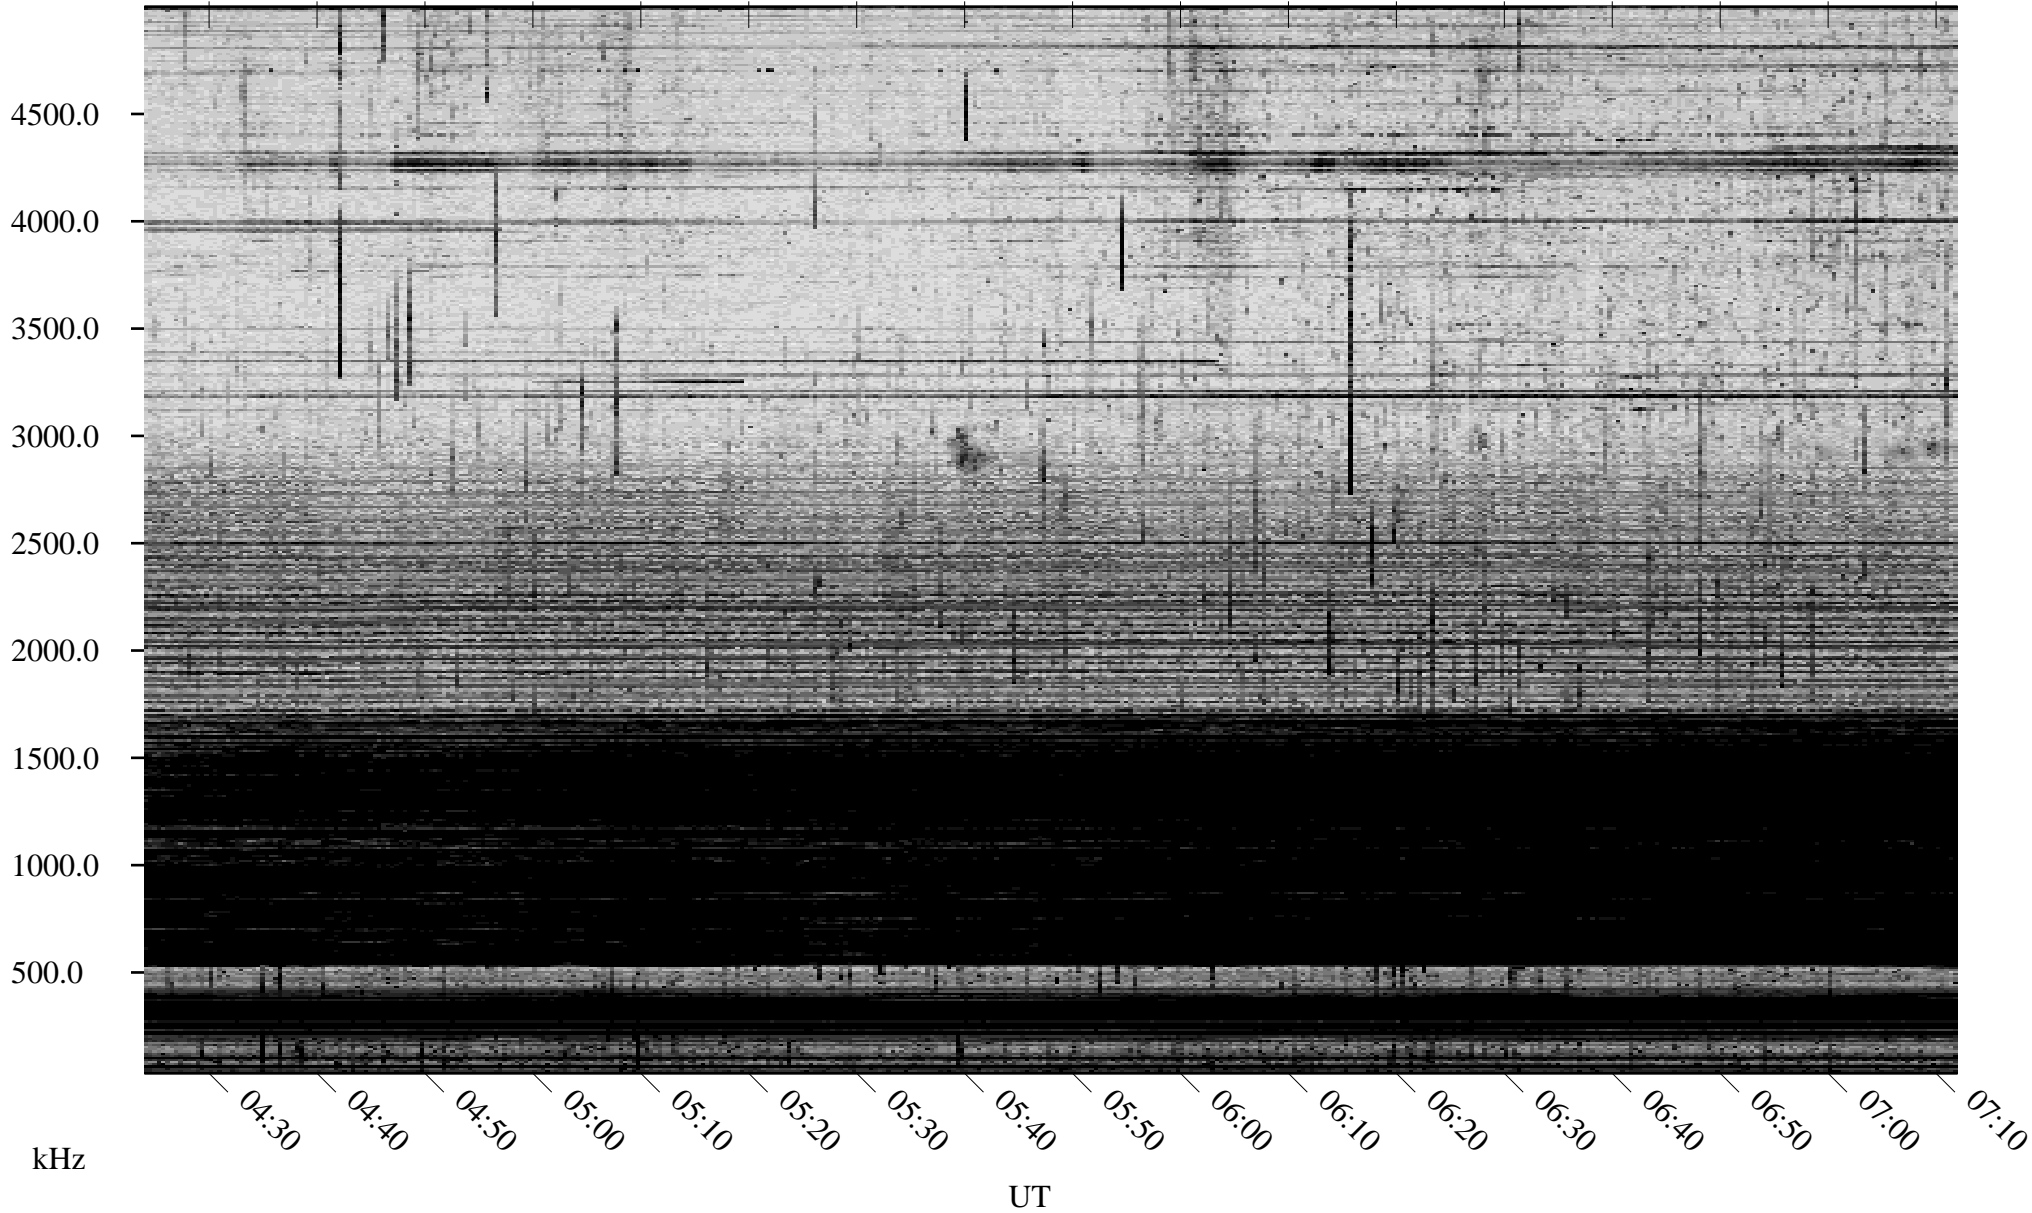

09/27/2005 Churchill, Manitoba

Linear Scale Black = 161 White = 15

ch05270l.r00m max_12

Page 1

09/27/2005 Churchill, Manitoba

Linear Scale Black = 161 White = 15

ch05270l.r00m max_12

Page 2

09/28/2005 Churchill, Manitoba

Linear Scale Black = 161 White = 15

ch05270l.r00m max_12

Page 3

09/28/2005 Churchill, Manitoba

Linear Scale Black = 161 White = 15

ch05270l.r00m max_12

Page 4

09/28/2005 Churchill, Manitoba

Linear Scale Black = 161 White = 15

ch05270l.r00m max_12

Page 5

09/28/2005 Churchill, Manitoba

Linear Scale Black = 161 White = 15

ch05270l.r00m max_12

Page 6

09/28/2005 Churchill, Manitoba

Linear Scale Black = 161 White = 15

ch05270l.r00m max_12

Page 7

09/28/2005 Churchill, Manitoba

Linear Scale Black = 161 White = 15

ch05270l.r00m max_12