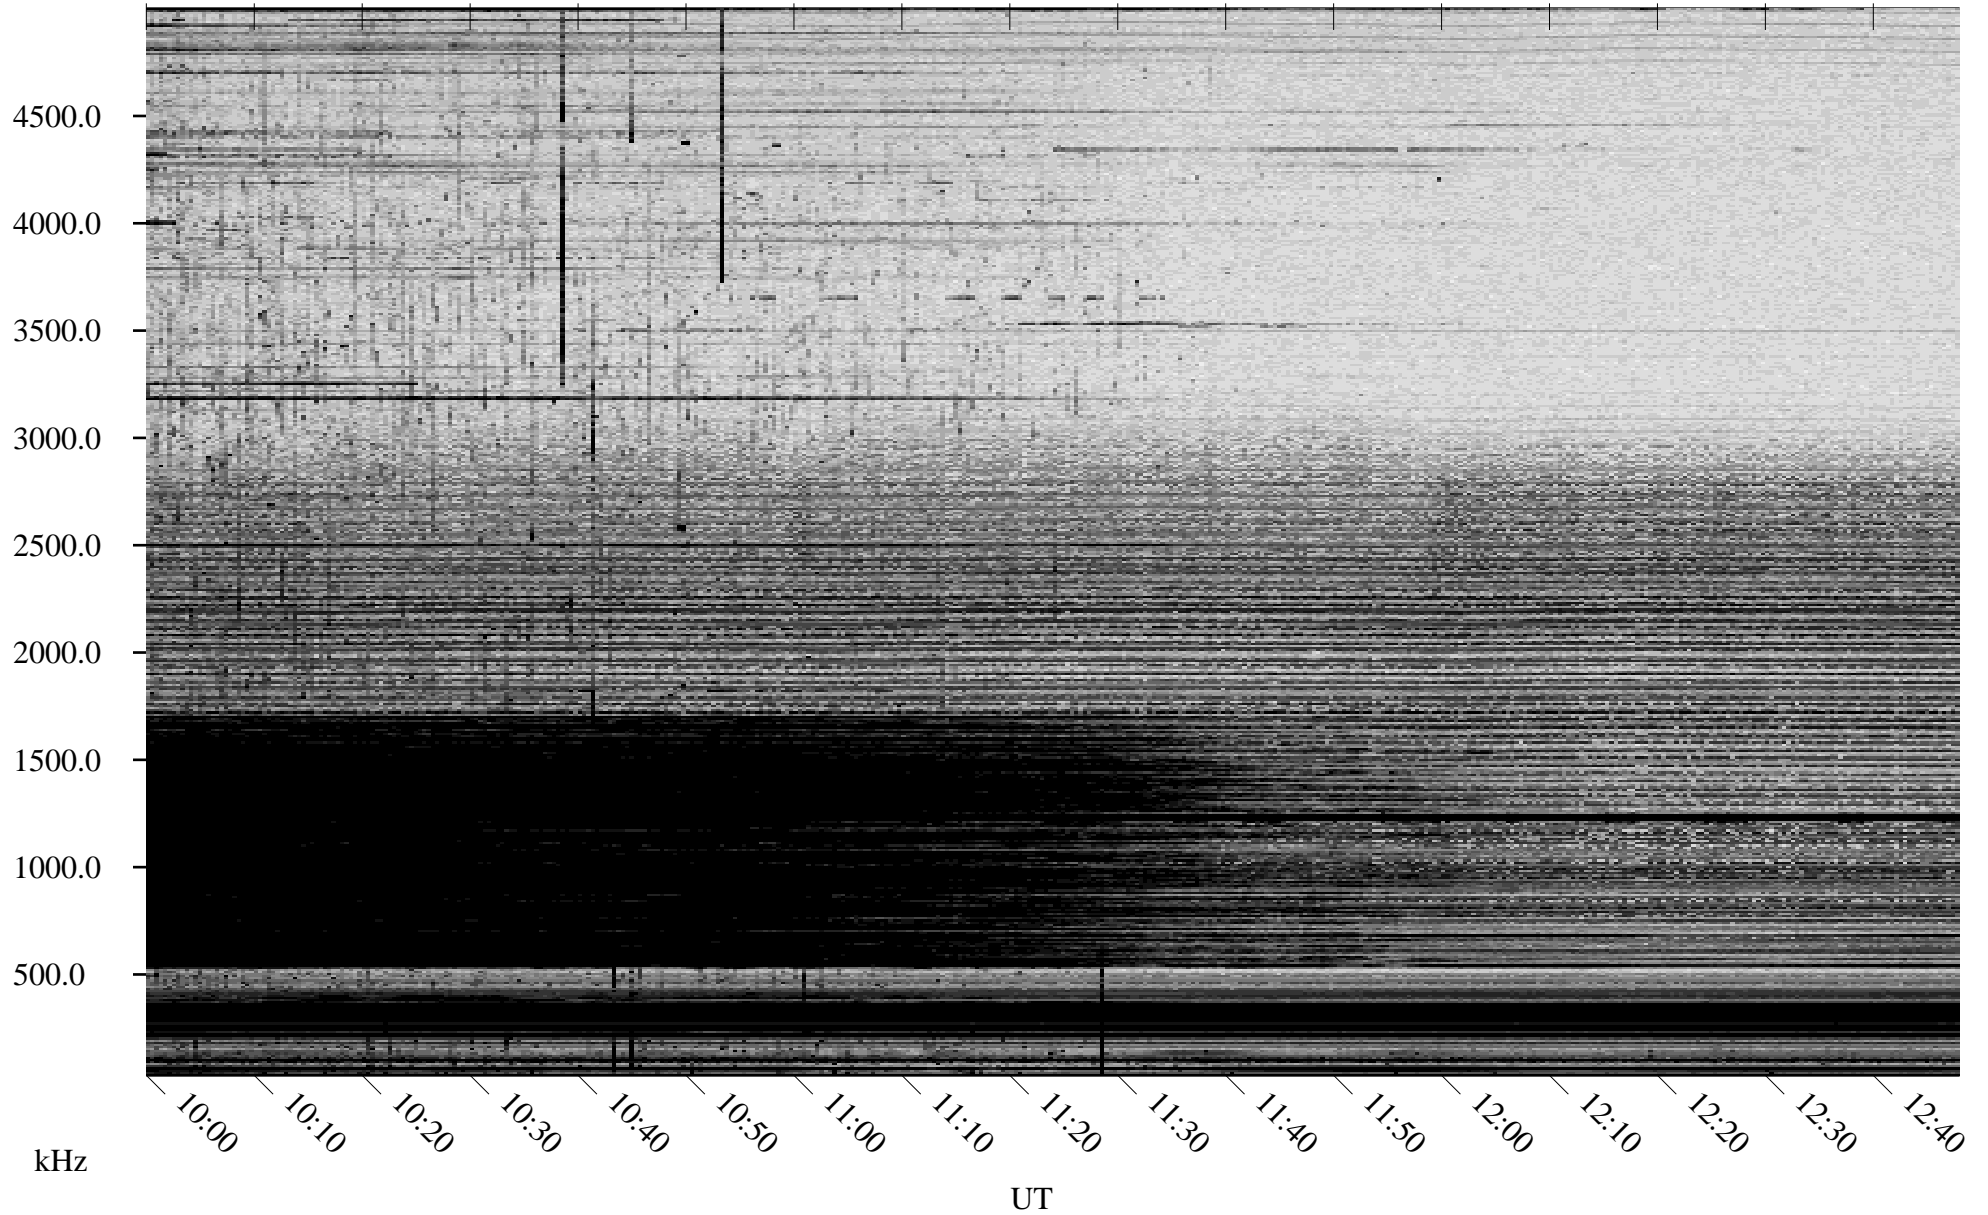

09/27/2005 Churchill, Manitoba

Linear Scale Black = 161 White = 15

ch05270l.r00m max_12

Page 1

09/27/2005 Churchill, Manitoba

Linear Scale Black = 161 White = 15

ch05270l.r00m max_12

Page 2

09/28/2005 Churchill, Manitoba

Linear Scale Black = 161 White = 15

ch05270l.r00m max_12

Page 3

09/28/2005 Churchill, Manitoba

Linear Scale Black = 161 White = 15

ch05270l.r00m max_12

Page 4

09/28/2005 Churchill, Manitoba

Linear Scale Black = 161 White = 15

ch05270l.r00m max_12

Page 5

09/28/2005 Churchill, Manitoba

Linear Scale Black = 161 White = 15

ch05270l.r00m max_12

Page 6

09/28/2005 Churchill, Manitoba

Linear Scale Black = 161 White = 15

ch05270l.r00m max_12

Page 7

09/28/2005 Churchill, Manitoba

Linear Scale Black = 161 White = 15

ch05270l.r00m max_12