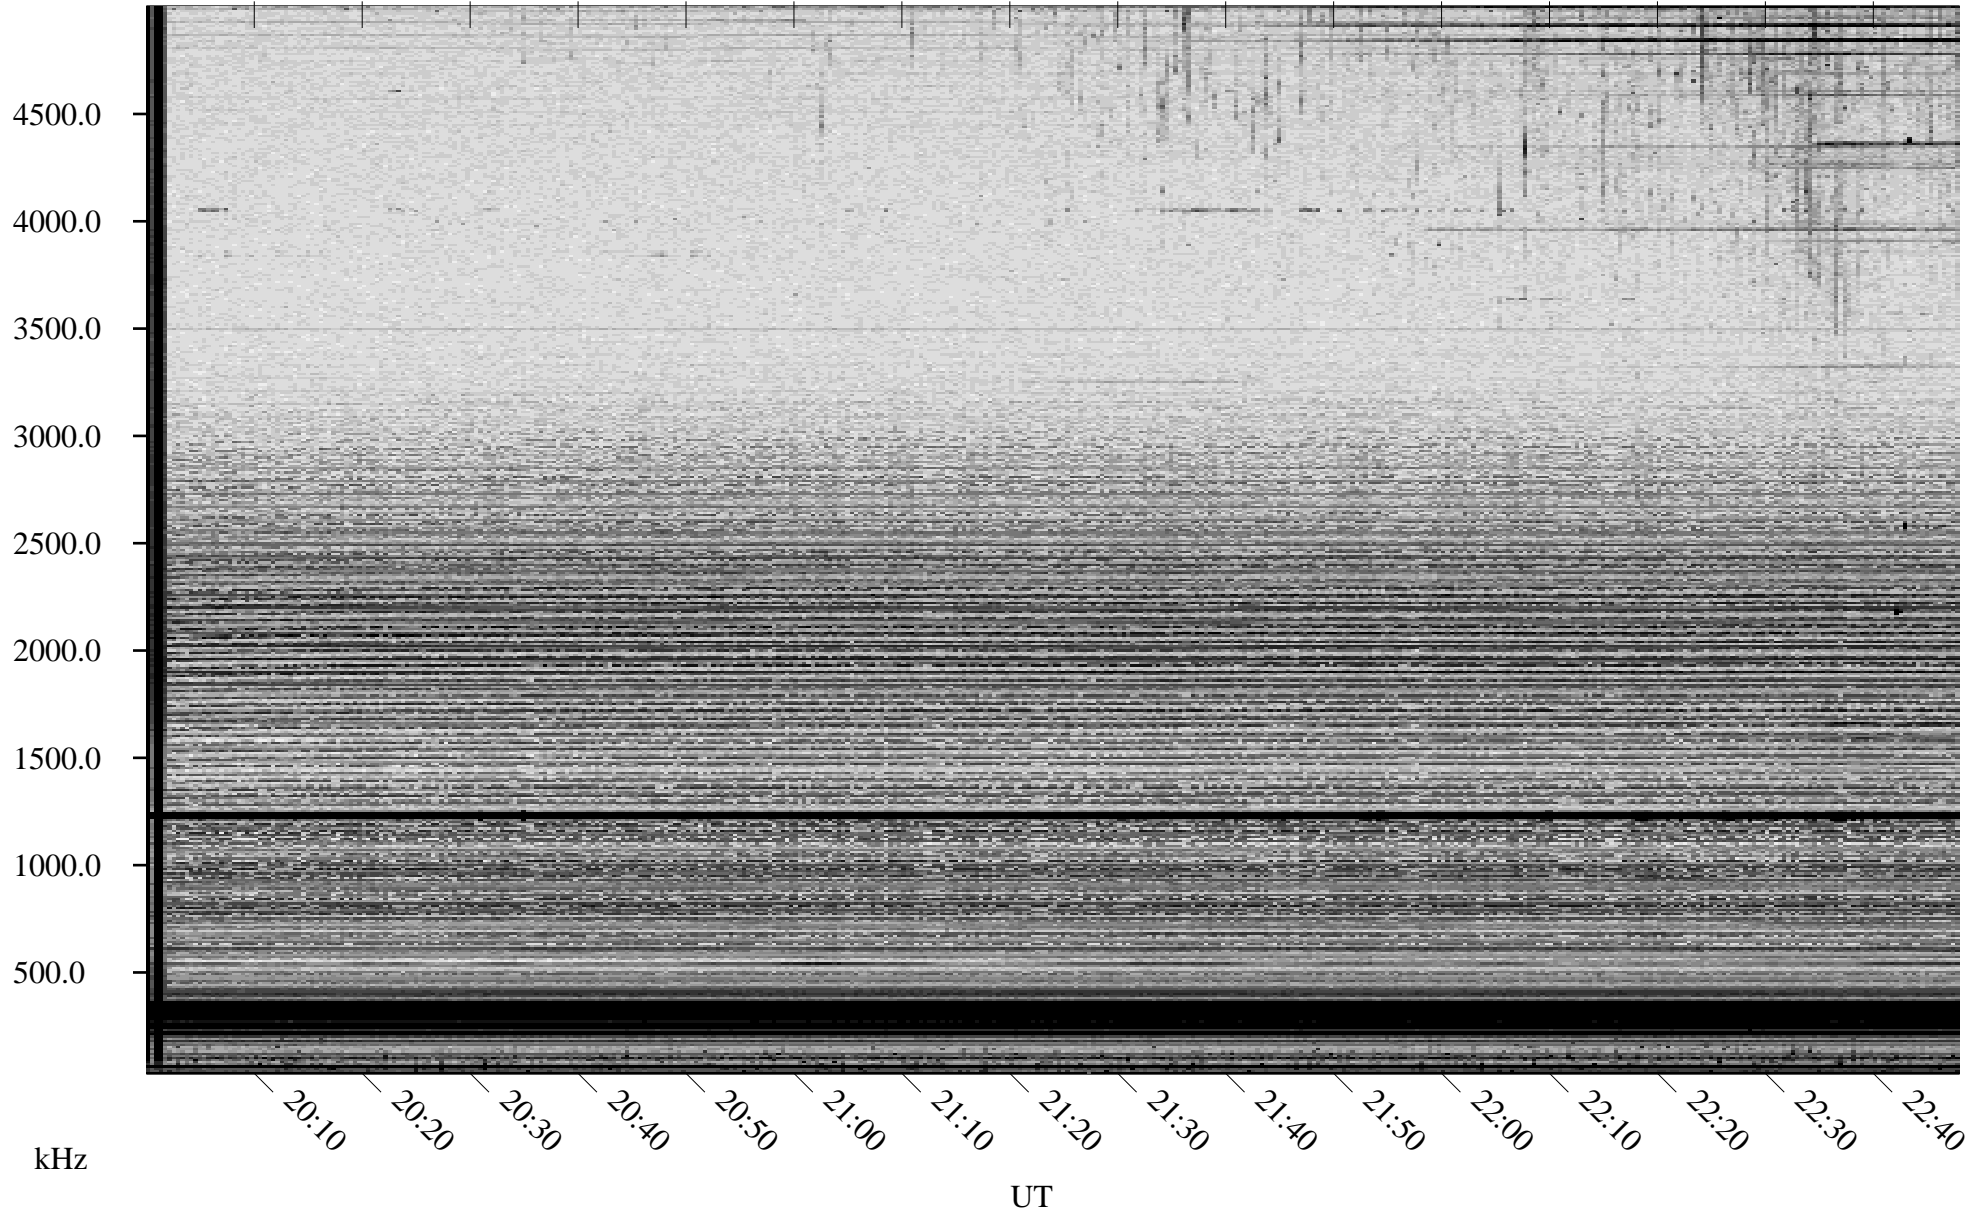

09/27/2005 Churchill, Manitoba

Linear Scale Black = 161 White = 15

ch05270l.r00m max_12

Page 1

09/27/2005 Churchill, Manitoba

Linear Scale Black = 161 White = 15

ch05270l.r00m max_12

Page 2

09/28/2005 Churchill, Manitoba

Linear Scale Black = 161 White = 15

ch05270l.r00m max_12

Page 3

09/28/2005 Churchill, Manitoba

Linear Scale Black = 161 White = 15

ch05270l.r00m max_12

Page 4

09/28/2005 Churchill, Manitoba

Linear Scale Black = 161 White = 15

ch05270l.r00m max_12

Page 5

09/28/2005 Churchill, Manitoba

Linear Scale Black = 161 White = 15

ch05270l.r00m max_12

Page 6

09/28/2005 Churchill, Manitoba

Linear Scale Black = 161 White = 15

ch05270l.r00m max_12

Page 7

09/28/2005 Churchill, Manitoba

Linear Scale Black = 161 White = 15

ch05270l.r00m max_12