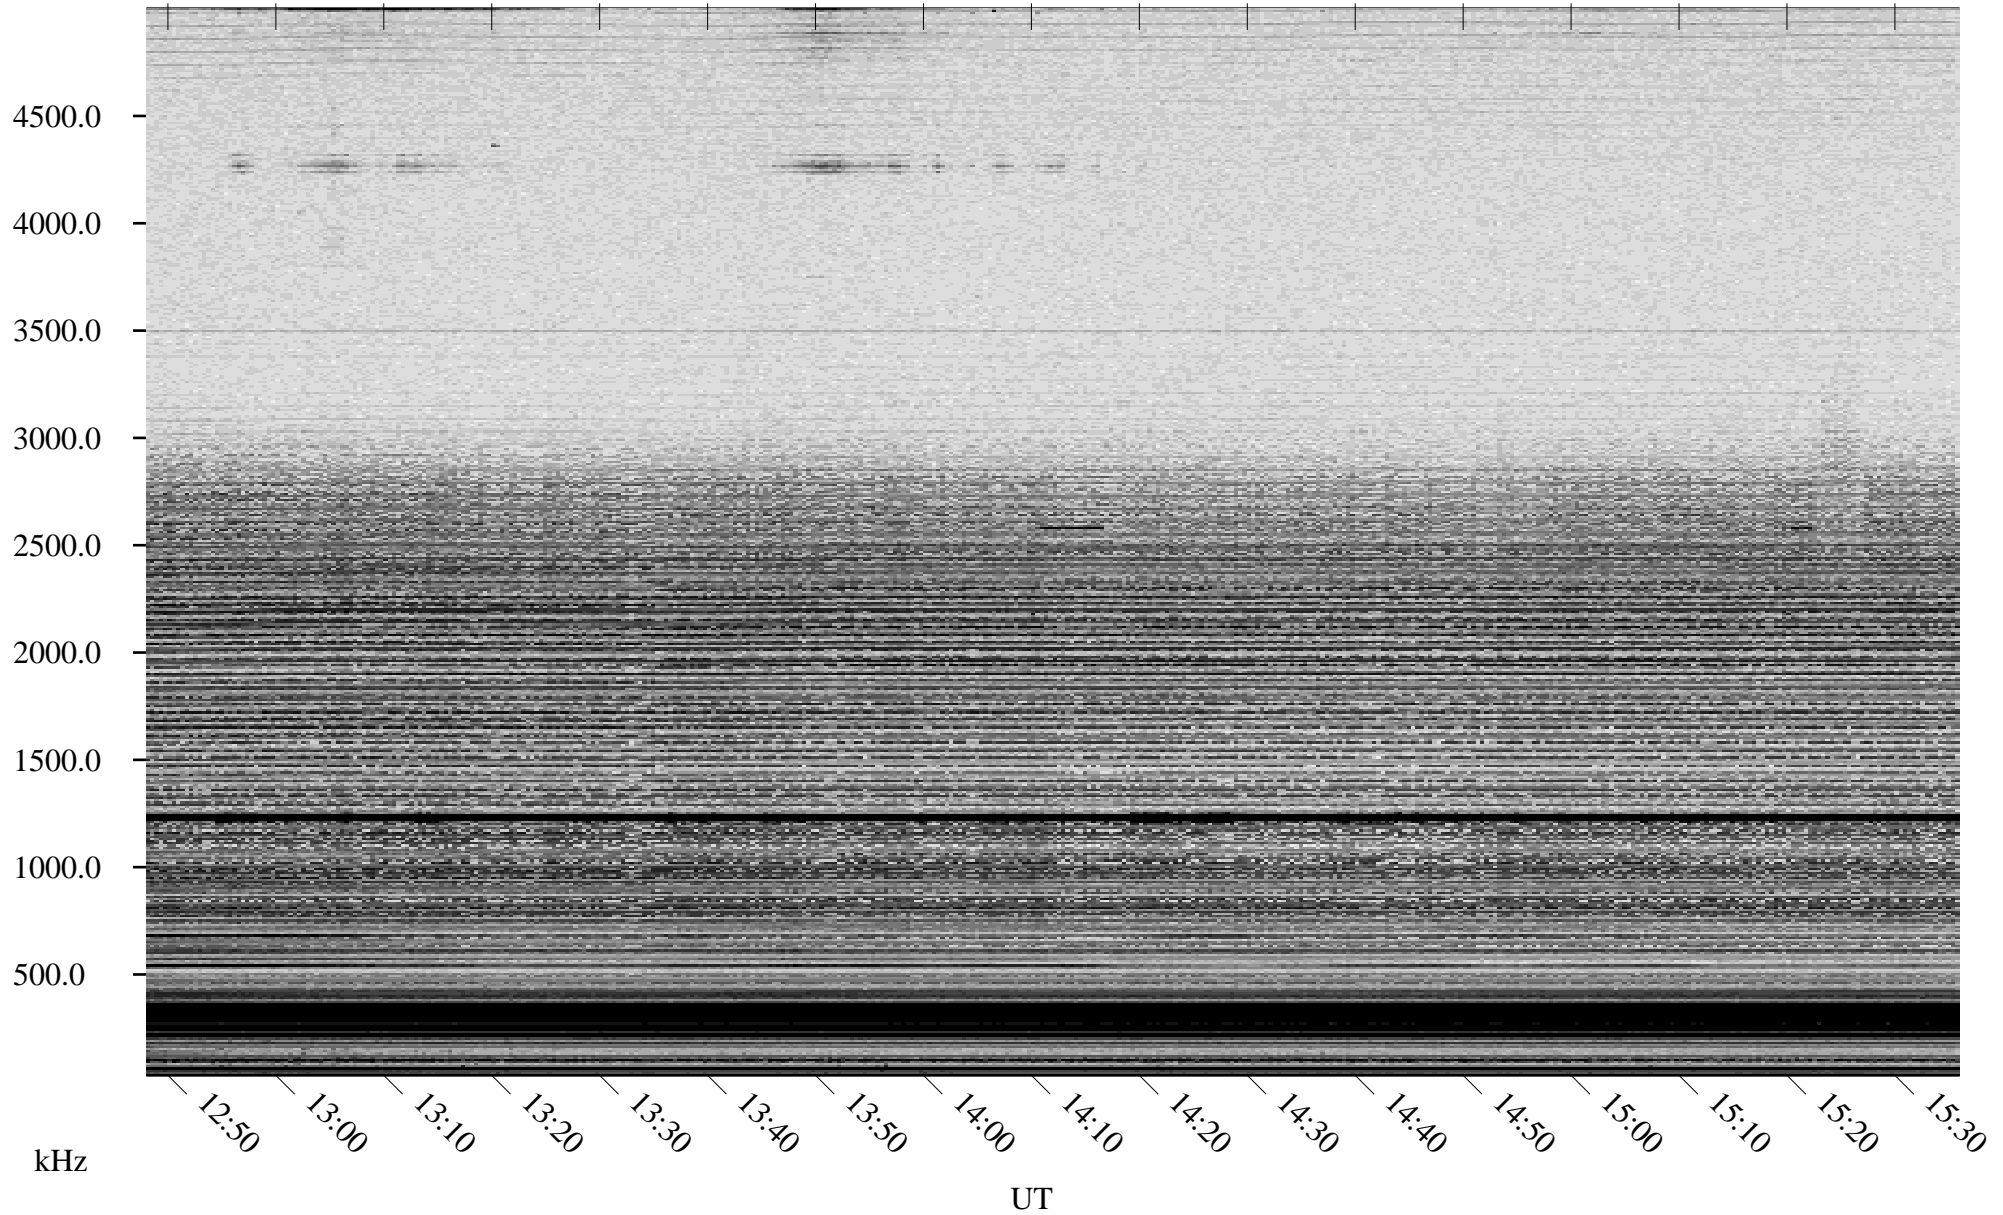

09/27/2005 Churchill, Manitoba

Linear Scale Black = 161 White = 15

ch05270l.r00m max_12

Page 1

09/27/2005 Churchill, Manitoba

Linear Scale Black = 161 White = 15

ch05270l.r00m max_12

Page 2

09/28/2005 Churchill, Manitoba

Linear Scale Black = 161 White = 15

ch05270l.r00m max_12

Page 3

09/28/2005 Churchill, Manitoba

Linear Scale Black = 161 White = 15

ch05270l.r00m max_12

Page 4

09/28/2005 Churchill, Manitoba

Linear Scale Black = 161 White = 15

ch05270l.r00m max_12

Page 5

09/28/2005 Churchill, Manitoba

Linear Scale Black = 161 White = 15

ch05270l.r00m max_12

Page 6

09/28/2005 Churchill, Manitoba

Linear Scale Black = 161 White = 15

ch05270l.r00m max_12

Page 7

09/28/2005 Churchill, Manitoba

Linear Scale Black = 161 White = 15

ch05270l.r00m max_12