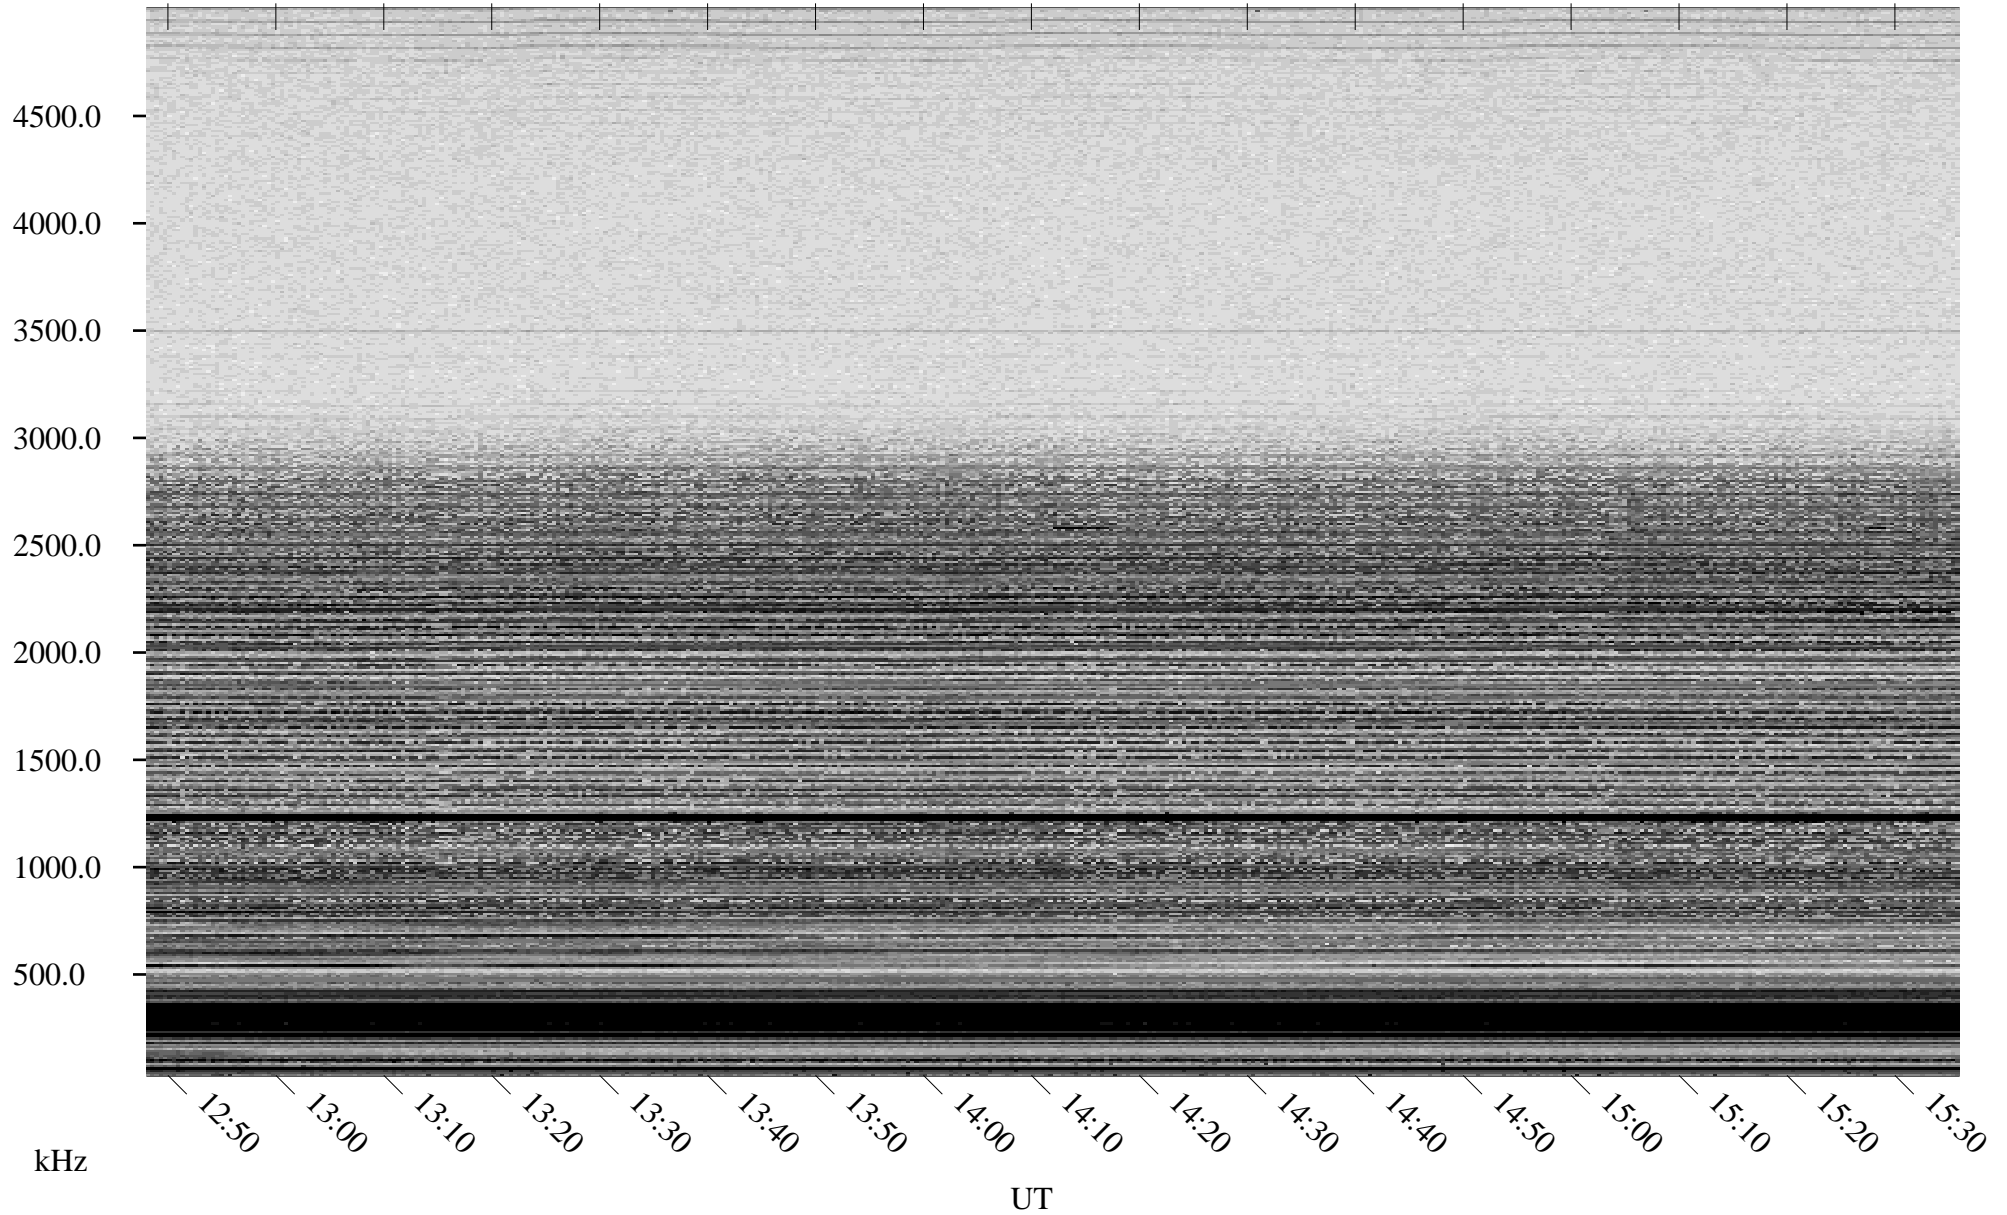

09/28/2005 Churchill, Manitoba

Linear Scale Black = 161 White = 15

ch052711.r00m max_12

Page 1

09/28/2005 Churchill, Manitoba

Linear Scale Black = 161 White = 15

ch052711.r00m max_12

Page 2

09/29/2005 Churchill, Manitoba

Linear Scale Black = 161 White = 15

ch052711.r00m max_12

Page 3

09/29/2005 Churchill, Manitoba

Linear Scale Black = 161 White = 15

ch052711.r00m max_12

Page 4

09/29/2005 Churchill, Manitoba

Linear Scale Black = 161 White = 15

ch052711.r00m max_12

Page 5

09/29/2005 Churchill, Manitoba

Linear Scale Black = 161 White = 15

ch052711.r00m max_12

Page 6

09/29/2005 Churchill, Manitoba

Linear Scale Black = 161 White = 15

ch052711.r00m max_12

Page 7

09/29/2005 Churchill, Manitoba

Linear Scale Black = 161 White = 15

ch052711.r00m max_12