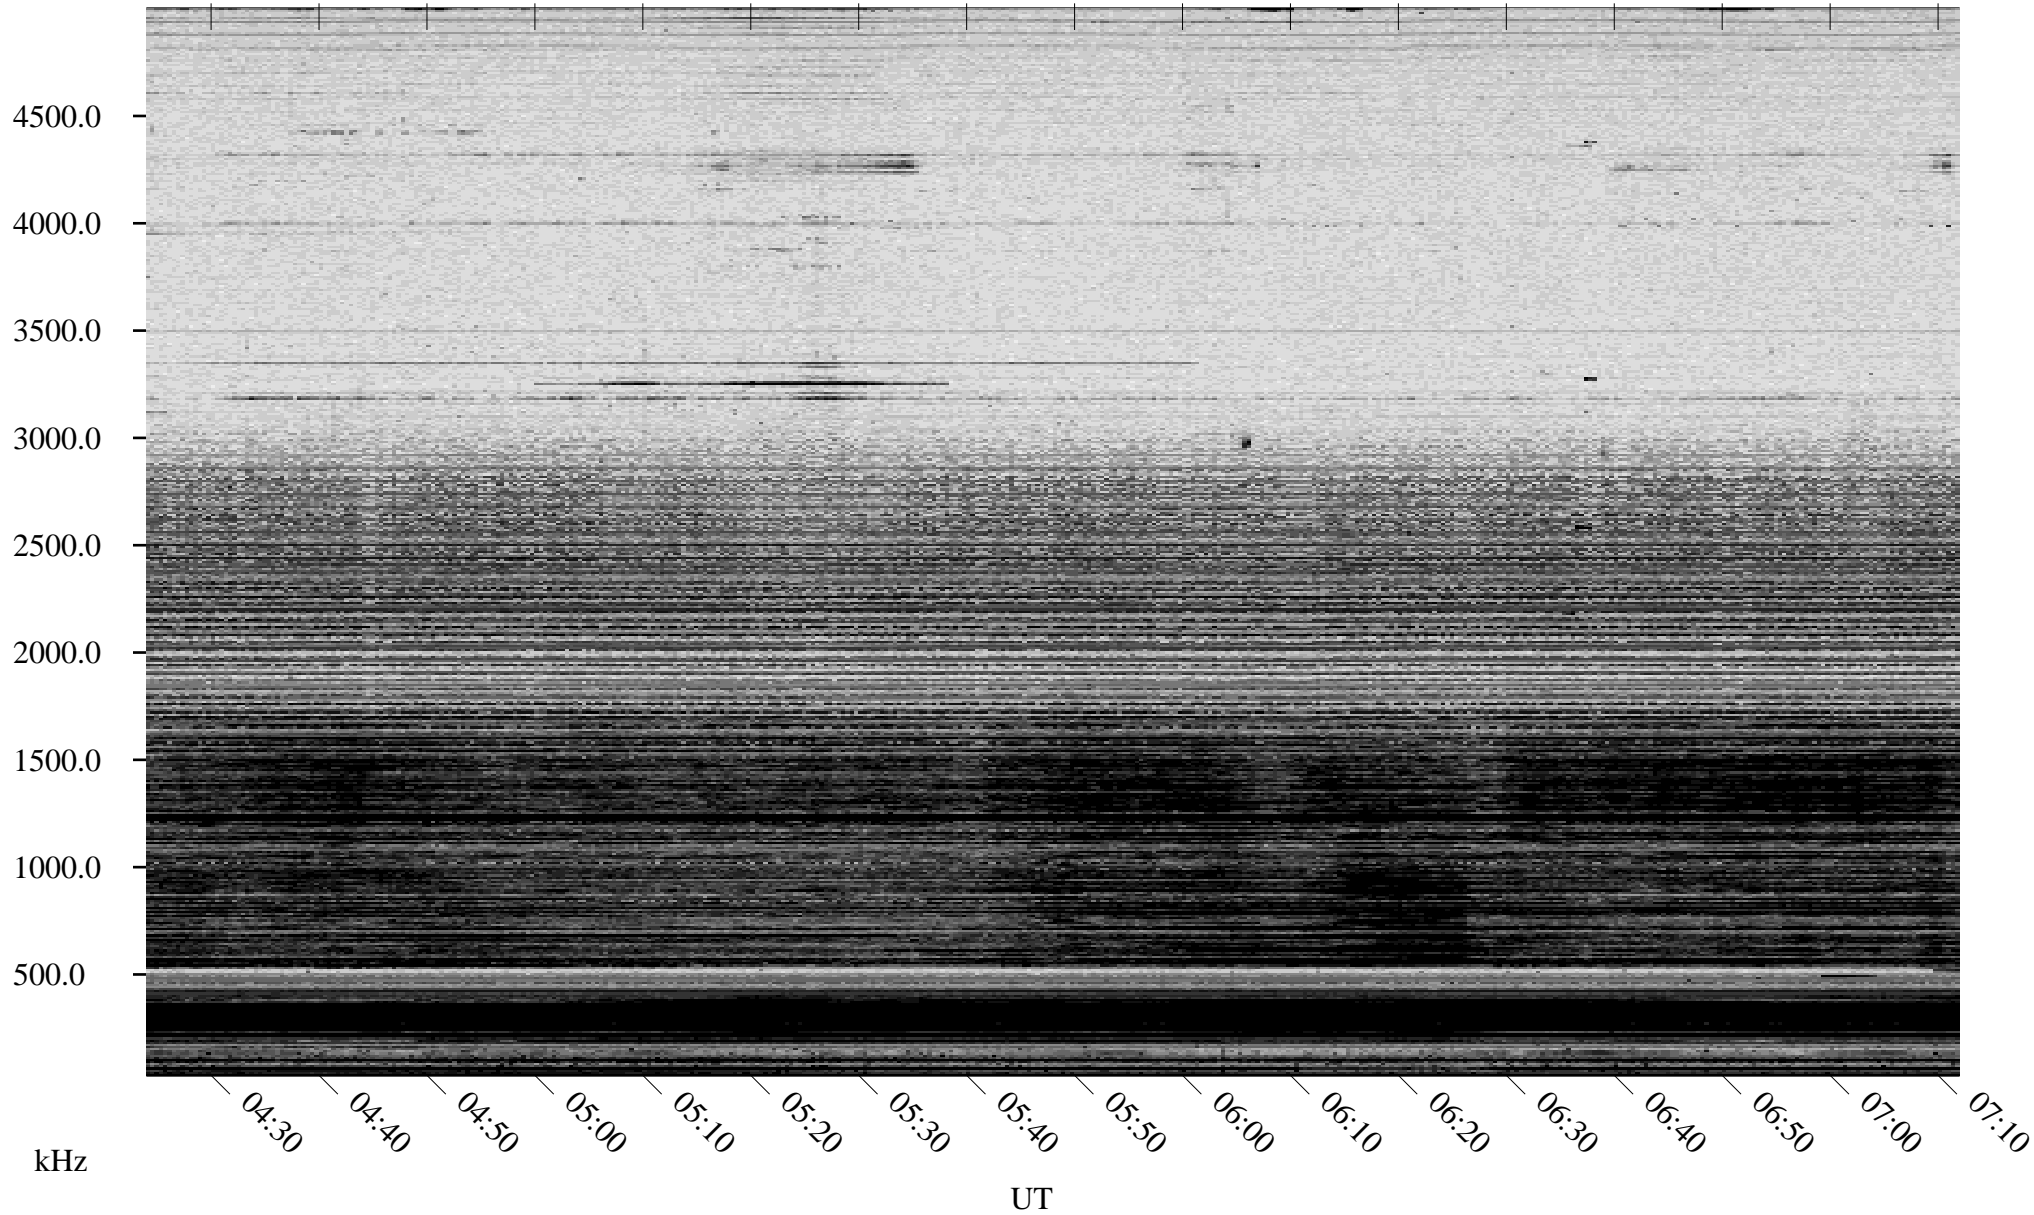

09/28/2005 Churchill, Manitoba

Linear Scale Black = 161 White = 15

ch052711.r00m max_12

Page 1

09/28/2005 Churchill, Manitoba

Linear Scale Black = 161 White = 15

ch052711.r00m max_12

Page 2

09/29/2005 Churchill, Manitoba

Linear Scale Black = 161 White = 15

ch052711.r00m max_12

Page 3

09/29/2005 Churchill, Manitoba

Linear Scale Black = 161 White = 15

ch052711.r00m max_12

Page 4

09/29/2005 Churchill, Manitoba

Linear Scale Black = 161 White = 15

ch052711.r00m max_12

Page 5

09/29/2005 Churchill, Manitoba

Linear Scale Black = 161 White = 15

ch052711.r00m max_12

Page 6

09/29/2005 Churchill, Manitoba

Linear Scale Black = 161 White = 15

ch052711.r00m max_12

Page 7

09/29/2005 Churchill, Manitoba

Linear Scale Black = 161 White = 15

ch052711.r00m max_12