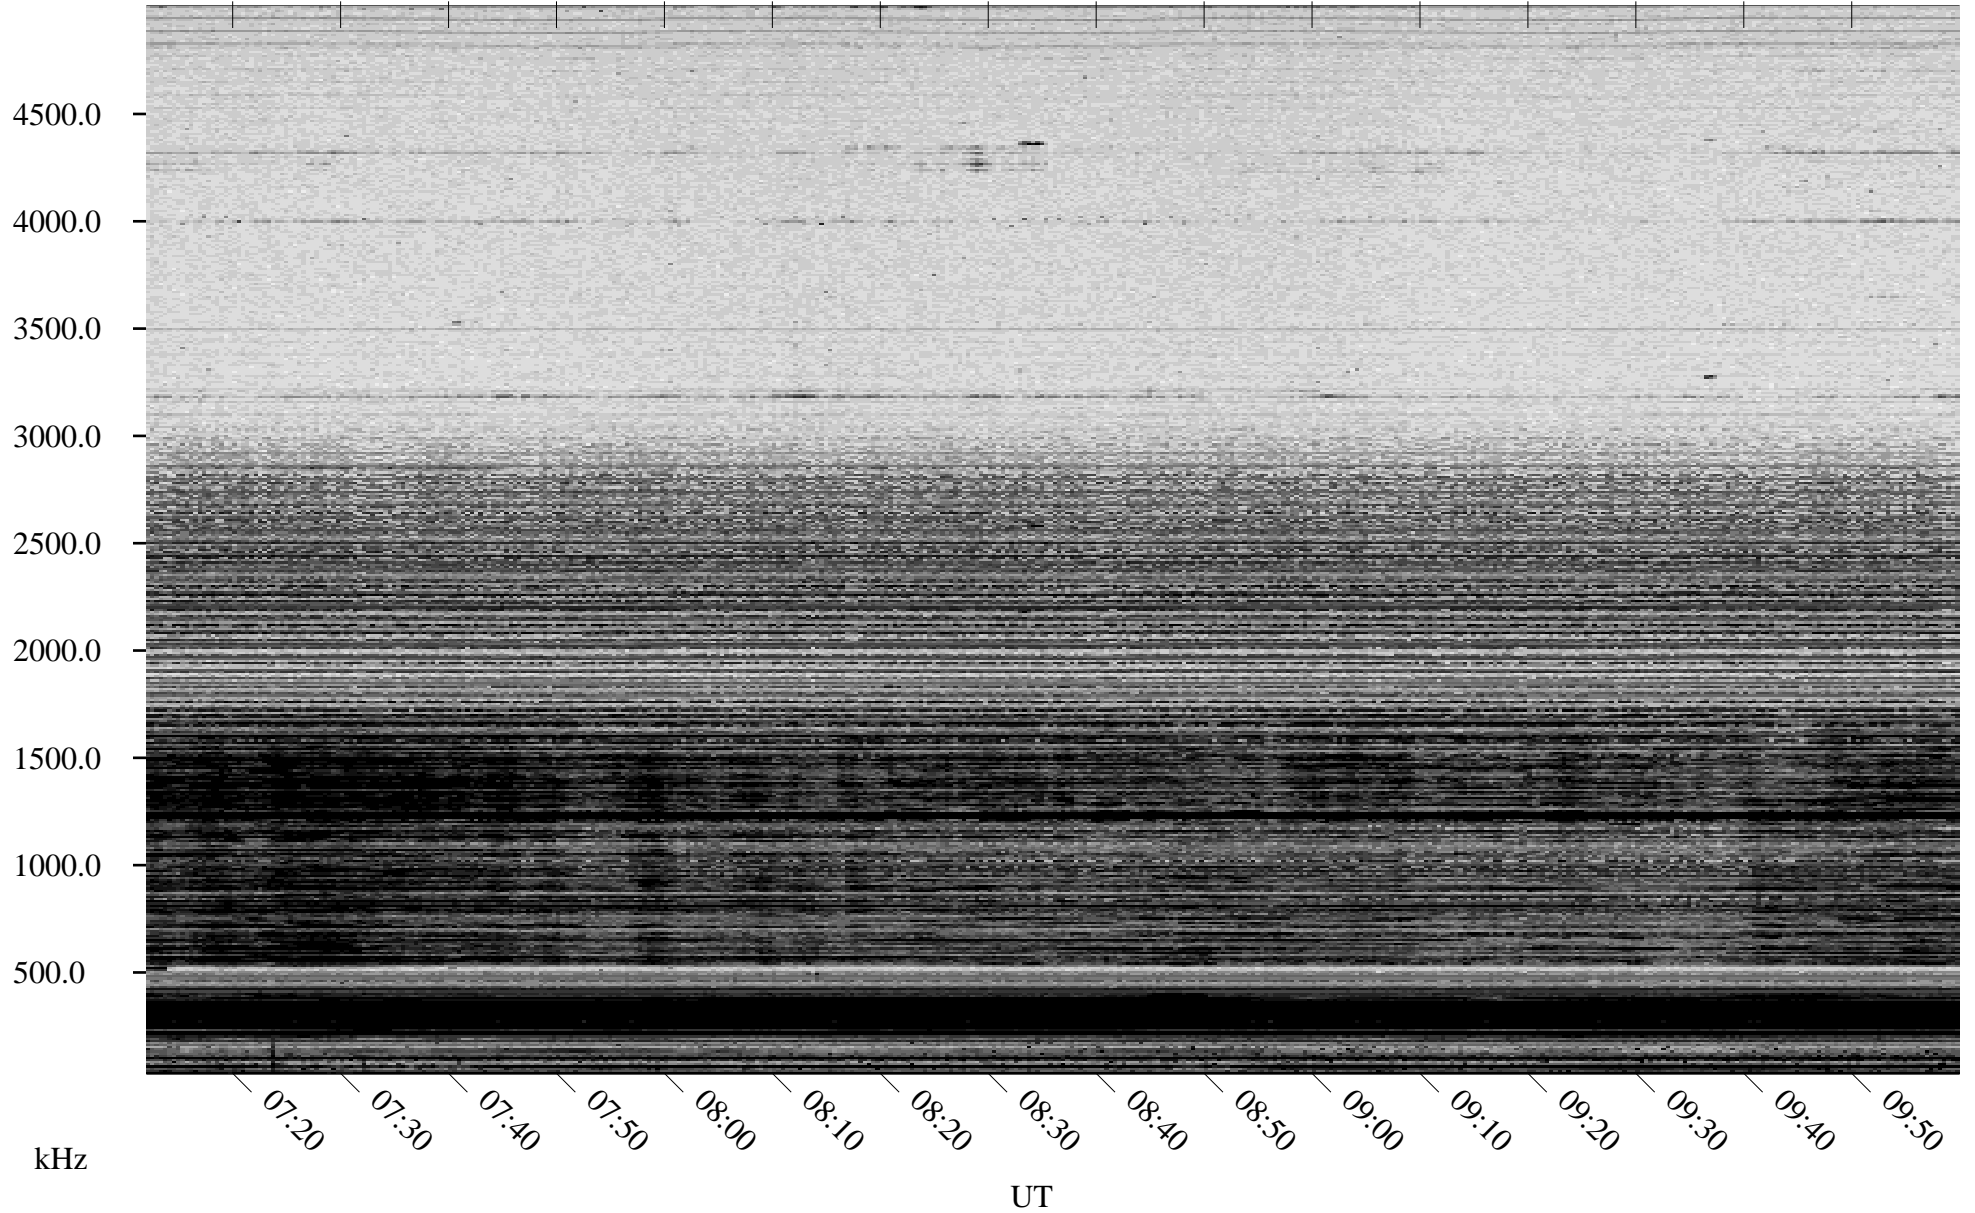

09/28/2005 Churchill, Manitoba

Linear Scale Black = 161 White = 15

ch052711.r00m max_12

Page 1

09/28/2005 Churchill, Manitoba

Linear Scale Black = 161 White = 15

ch052711.r00m max_12

Page 2

09/29/2005 Churchill, Manitoba

Linear Scale Black = 161 White = 15

ch052711.r00m max_12

Page 3

09/29/2005 Churchill, Manitoba

Linear Scale Black = 161 White = 15

ch052711.r00m max_12

Page 4

09/29/2005 Churchill, Manitoba

Linear Scale Black = 161 White = 15

ch052711.r00m max_12

Page 5

09/29/2005 Churchill, Manitoba

Linear Scale Black = 161 White = 15

ch052711.r00m max_12

Page 6

09/29/2005 Churchill, Manitoba

Linear Scale Black = 161 White = 15

ch052711.r00m max_12

Page 7

09/29/2005 Churchill, Manitoba

Linear Scale Black = 161 White = 15

ch052711.r00m max_12