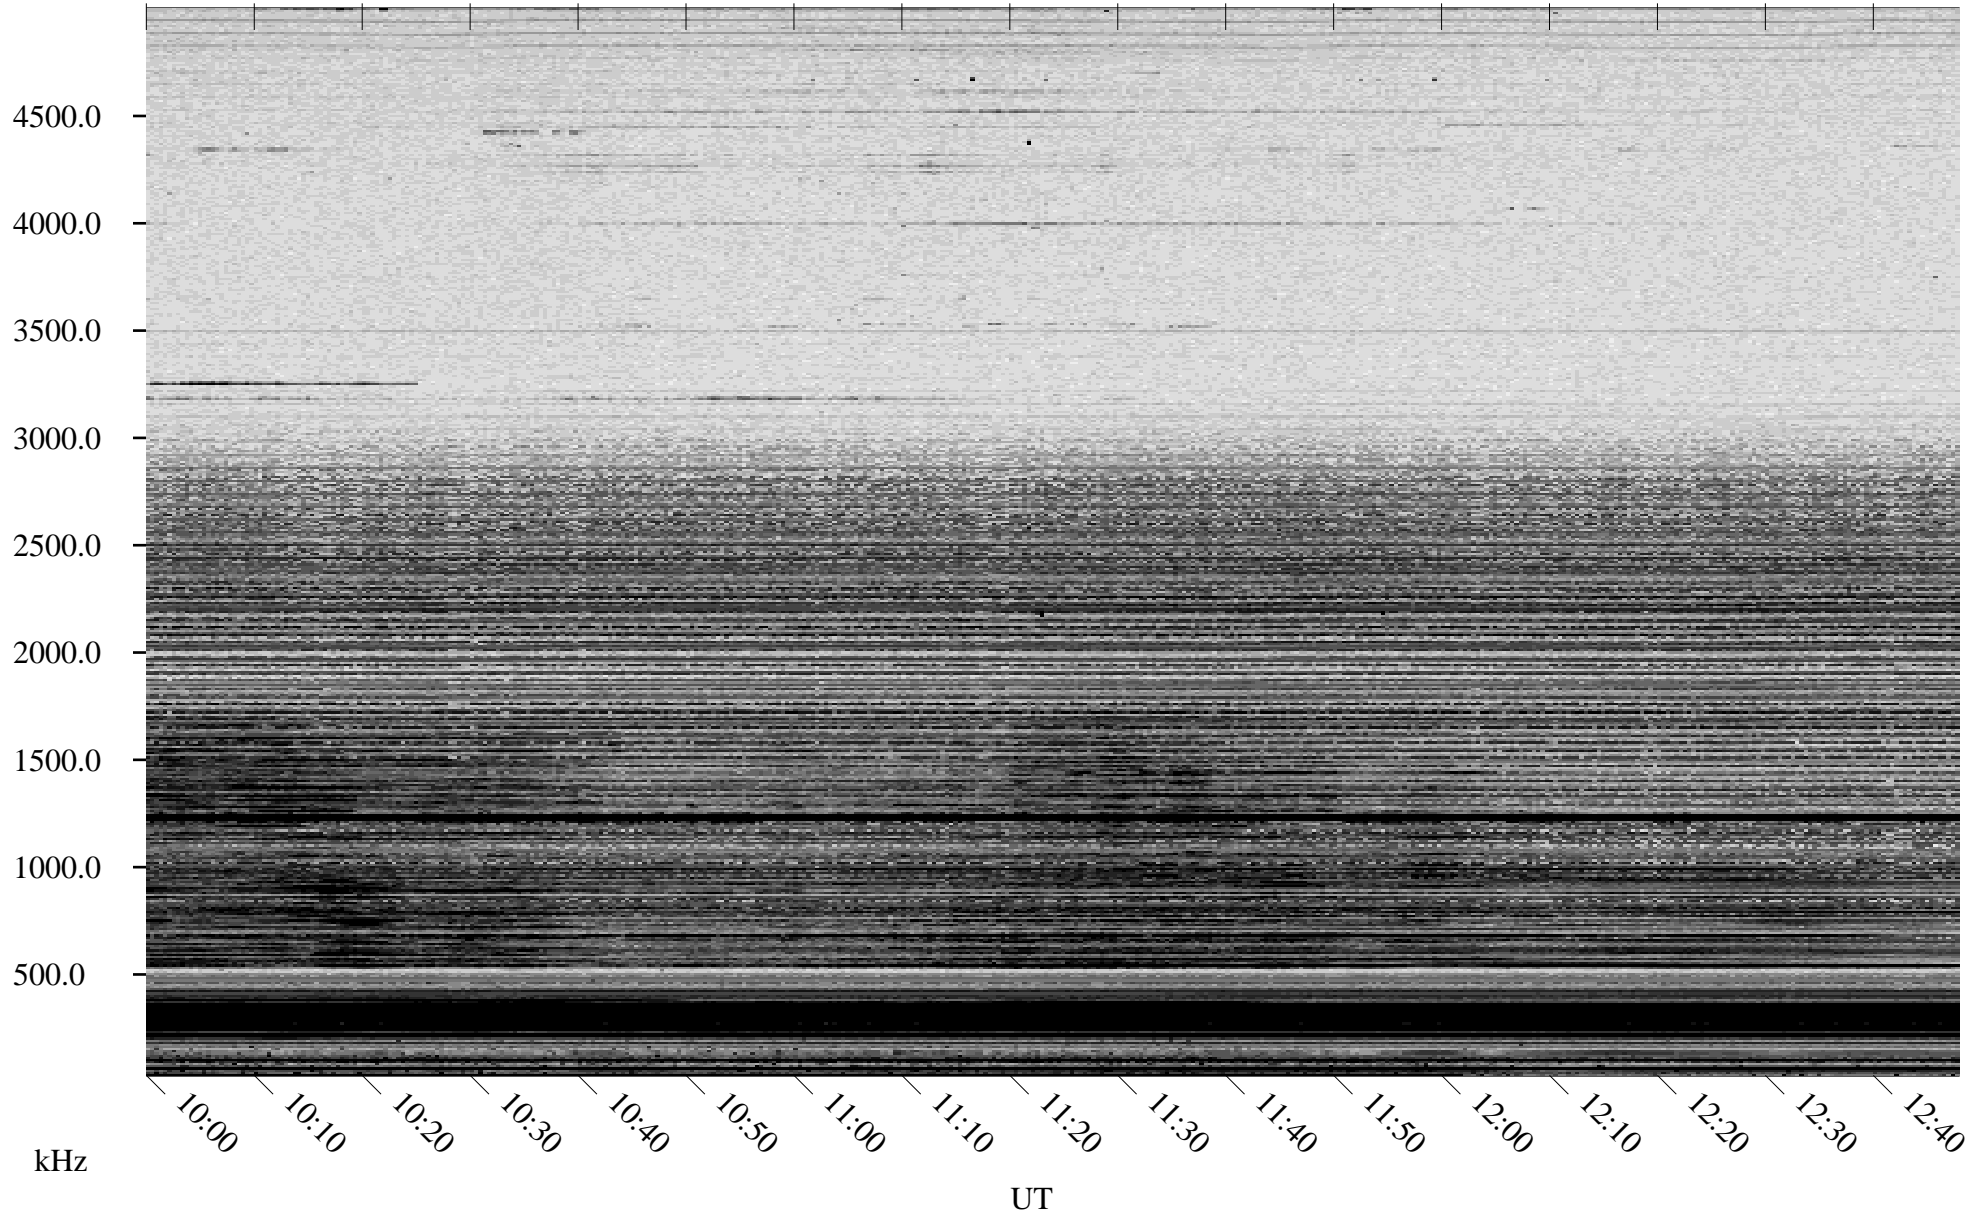

09/28/2005 Churchill, Manitoba

Linear Scale Black = 161 White = 15

ch052711.r00m max_12

Page 1

09/28/2005 Churchill, Manitoba

Linear Scale Black = 161 White = 15

ch052711.r00m max_12

Page 2

09/29/2005 Churchill, Manitoba

Linear Scale Black = 161 White = 15

ch052711.r00m max_12

Page 3

09/29/2005 Churchill, Manitoba

Linear Scale Black = 161 White = 15

ch052711.r00m max_12

Page 4

09/29/2005 Churchill, Manitoba

Linear Scale Black = 161 White = 15

ch052711.r00m max_12

Page 5

09/29/2005 Churchill, Manitoba

Linear Scale Black = 161 White = 15

ch052711.r00m max_12

Page 6

09/29/2005 Churchill, Manitoba

Linear Scale Black = 161 White = 15

ch052711.r00m max_12

Page 7

09/29/2005 Churchill, Manitoba

Linear Scale Black = 161 White = 15

ch052711.r00m max_12