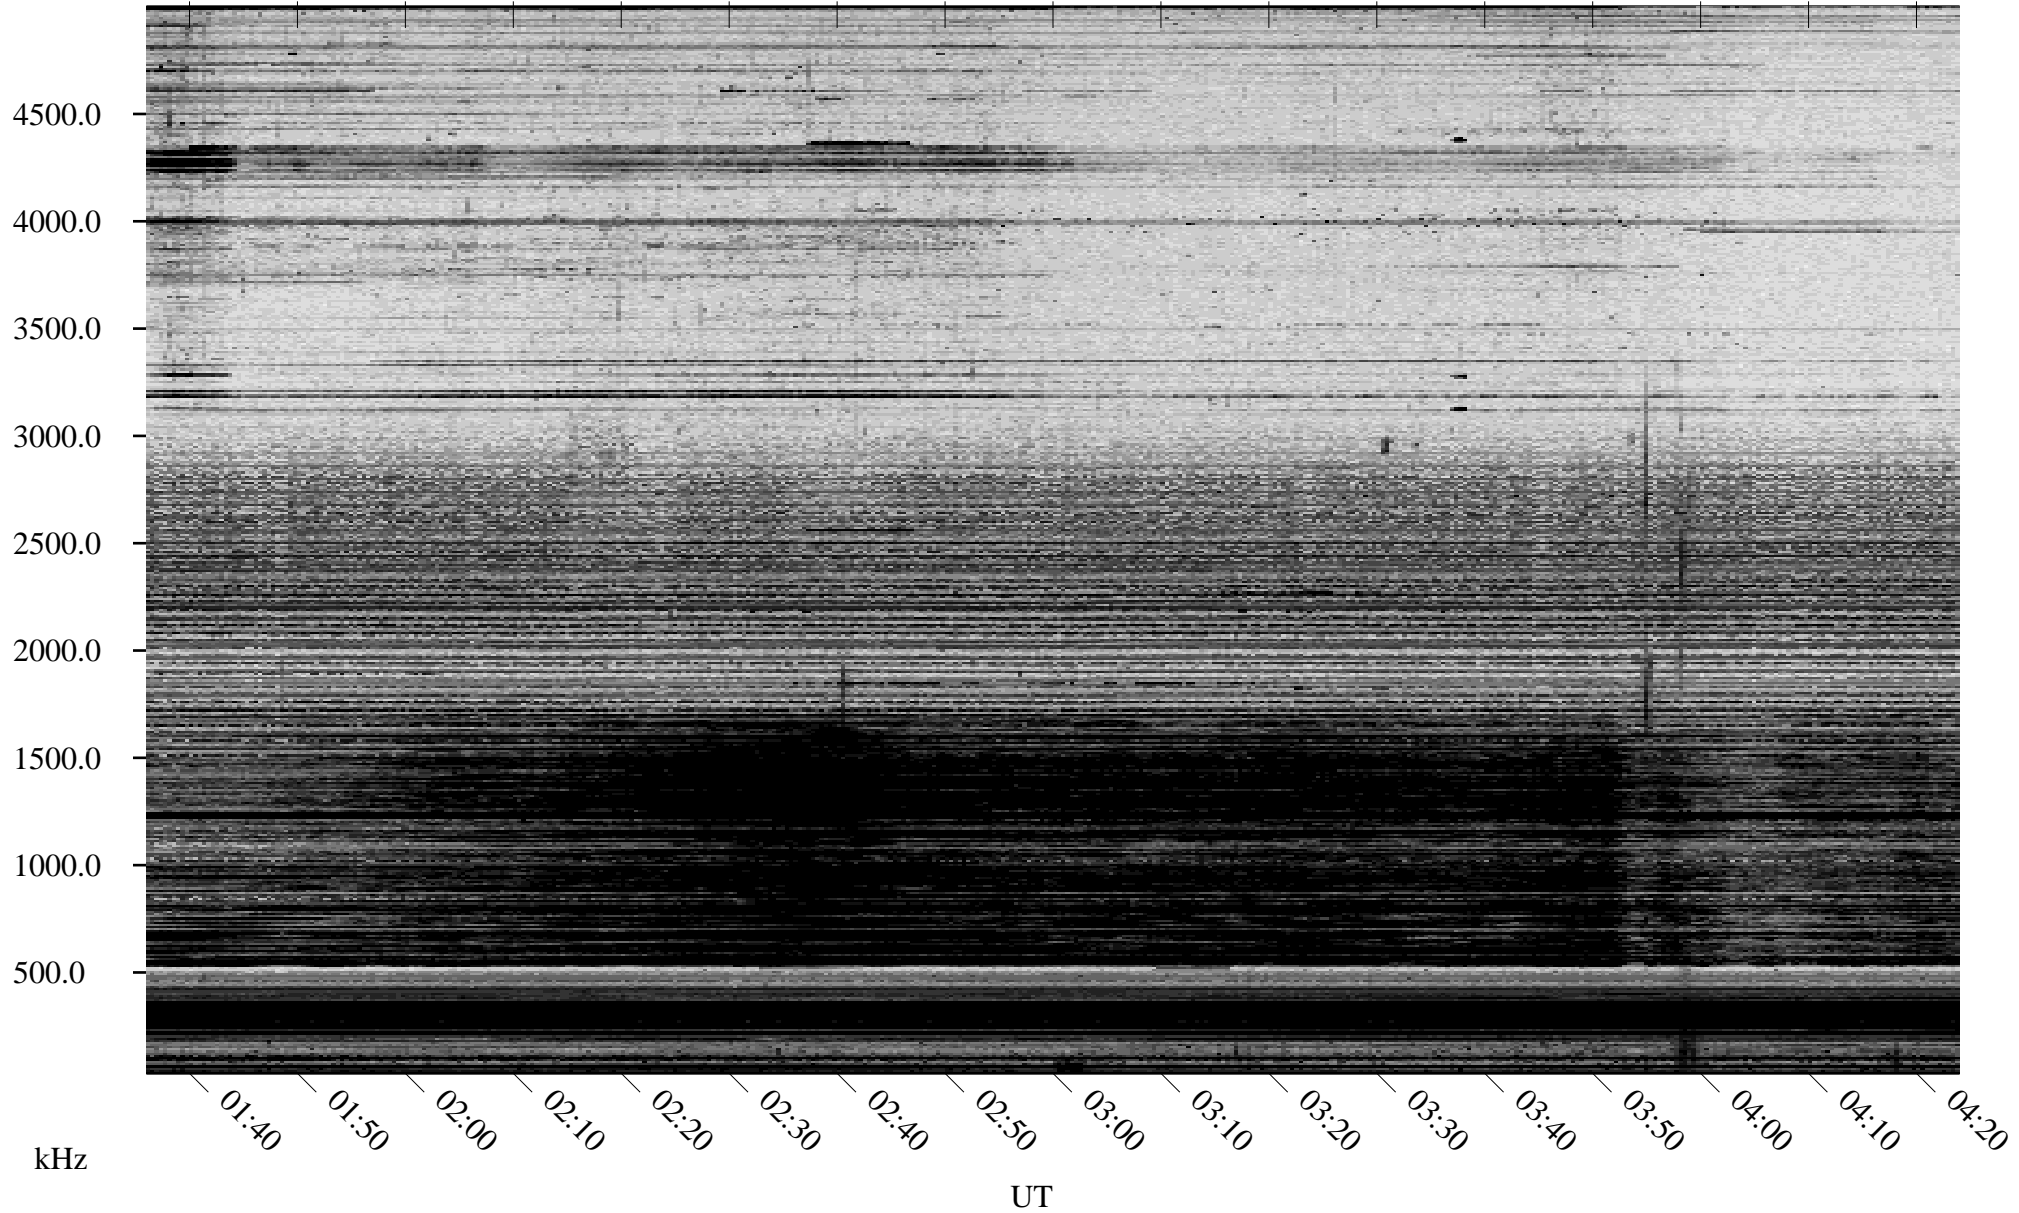

09/28/2005 Churchill, Manitoba

Linear Scale Black = 161 White = 15

ch052711.r00m max_12

Page 1

09/28/2005 Churchill, Manitoba

Linear Scale Black = 161 White = 15

ch052711.r00m max_12

Page 2

09/29/2005 Churchill, Manitoba

Linear Scale Black = 161 White = 15

ch052711.r00m max_12

Page 3

09/29/2005 Churchill, Manitoba

Linear Scale Black = 161 White = 15

ch052711.r00m max_12

Page 4

09/29/2005 Churchill, Manitoba

Linear Scale Black = 161 White = 15

ch052711.r00m max_12

Page 5

09/29/2005 Churchill, Manitoba

Linear Scale Black = 161 White = 15

ch052711.r00m max_12

Page 6

09/29/2005 Churchill, Manitoba

Linear Scale Black = 161 White = 15

ch052711.r00m max_12

Page 7

09/29/2005 Churchill, Manitoba

Linear Scale Black = 161 White = 15

ch052711.r00m max_12