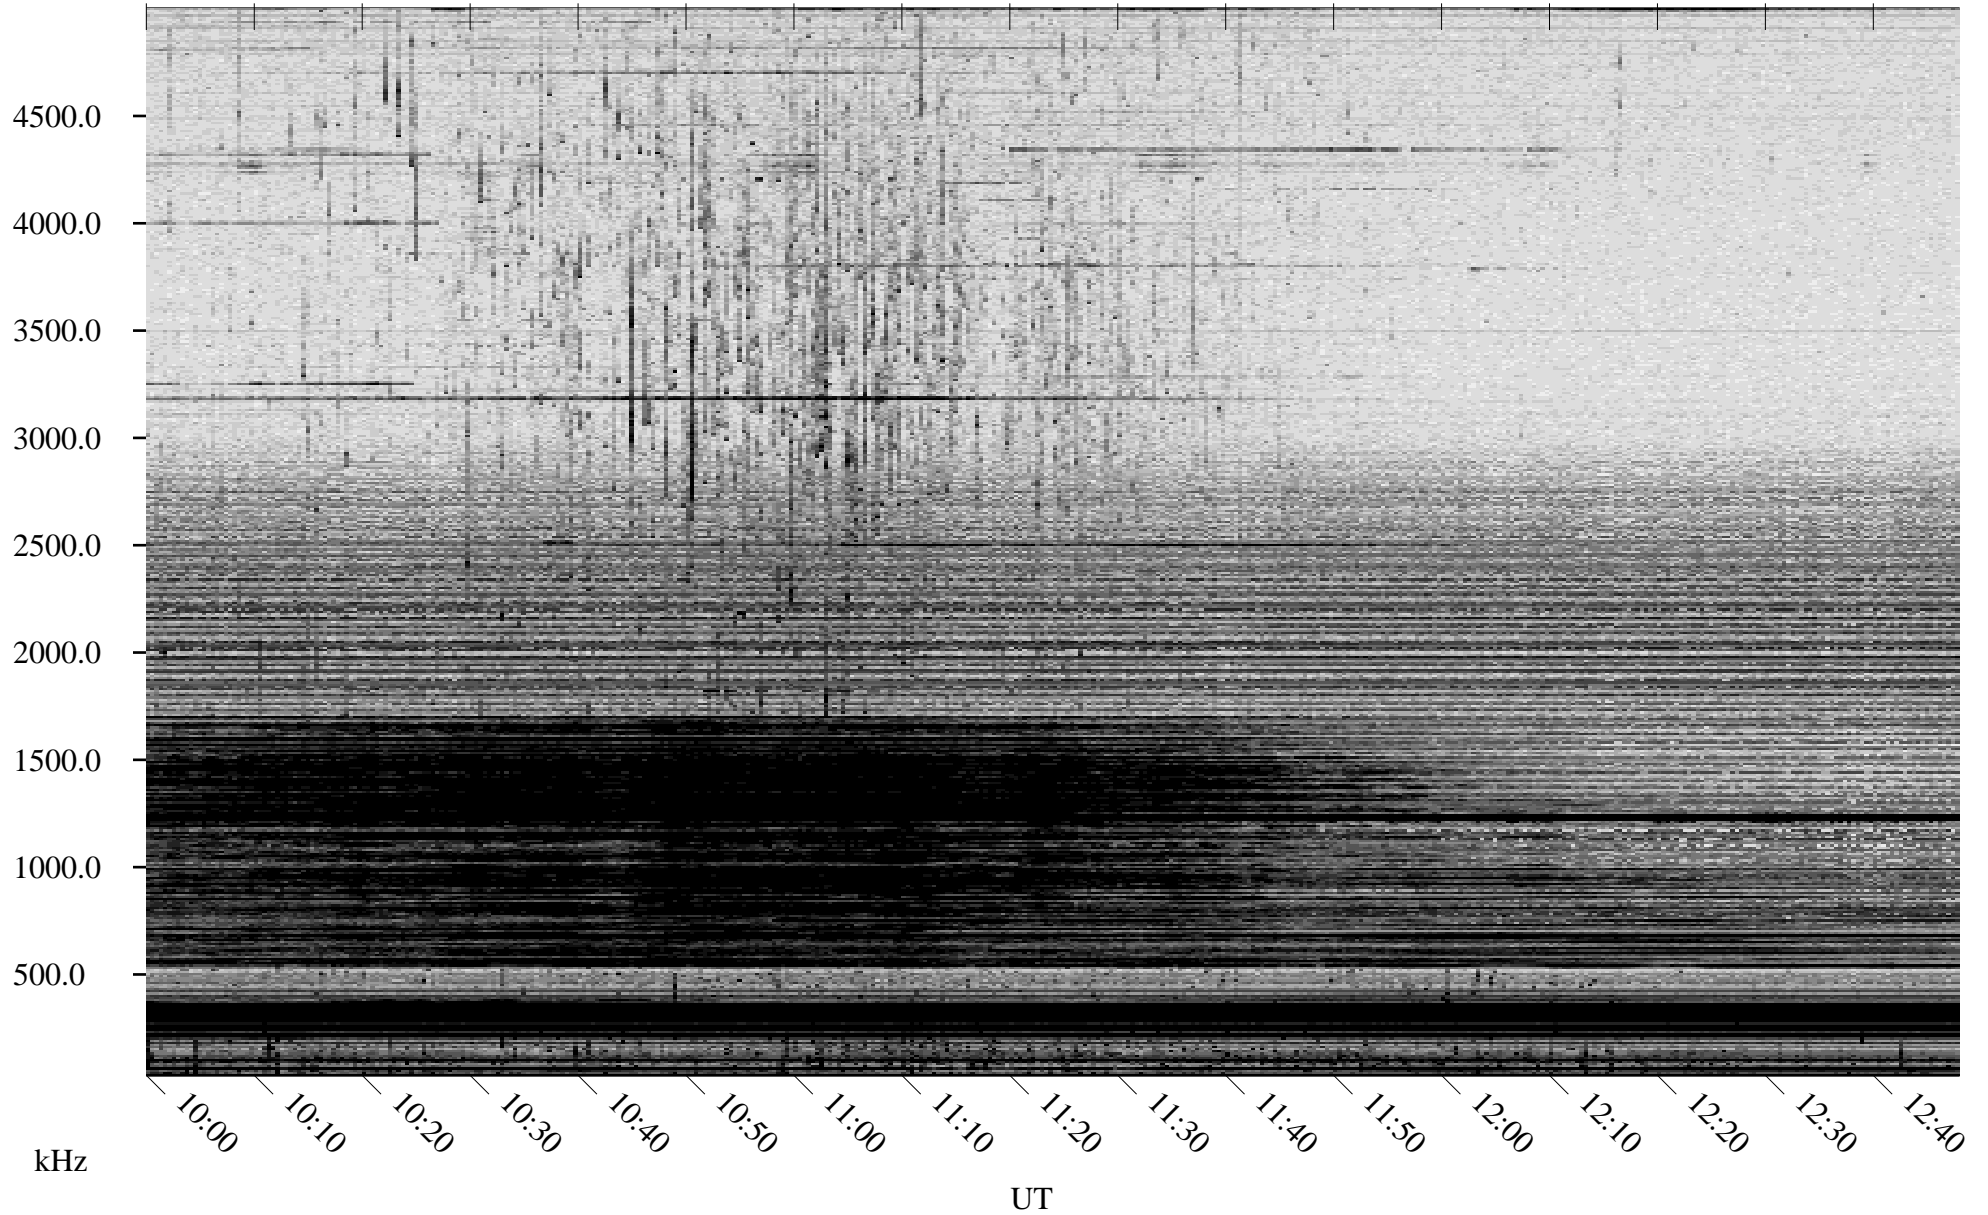

09/29/2005 Churchill, Manitoba

Linear Scale Black = 161 White = 15

ch05272l.r00m max_12

Page 1

09/29/2005 Churchill, Manitoba

Linear Scale Black = 161 White = 15

ch05272l.r00m max_12

Page 2

09/30/2005 Churchill, Manitoba

Linear Scale Black = 161 White = 15

ch05272l.r00m max_12

Page 3

09/30/2005 Churchill, Manitoba

Linear Scale Black = 161 White = 15

ch05272l.r00m max_12

Page 4

09/30/2005 Churchill, Manitoba

Linear Scale Black = 161 White = 15

ch05272l.r00m max_12

Page 5

09/30/2005 Churchill, Manitoba

Linear Scale Black = 161 White = 15

ch05272l.r00m max_12

Page 6

09/30/2005 Churchill, Manitoba

Linear Scale Black = 161 White = 15

ch05272l.r00m max_12

Page 7

09/30/2005 Churchill, Manitoba

Linear Scale Black = 161 White = 15

ch05272l.r00m max_12

Page 8