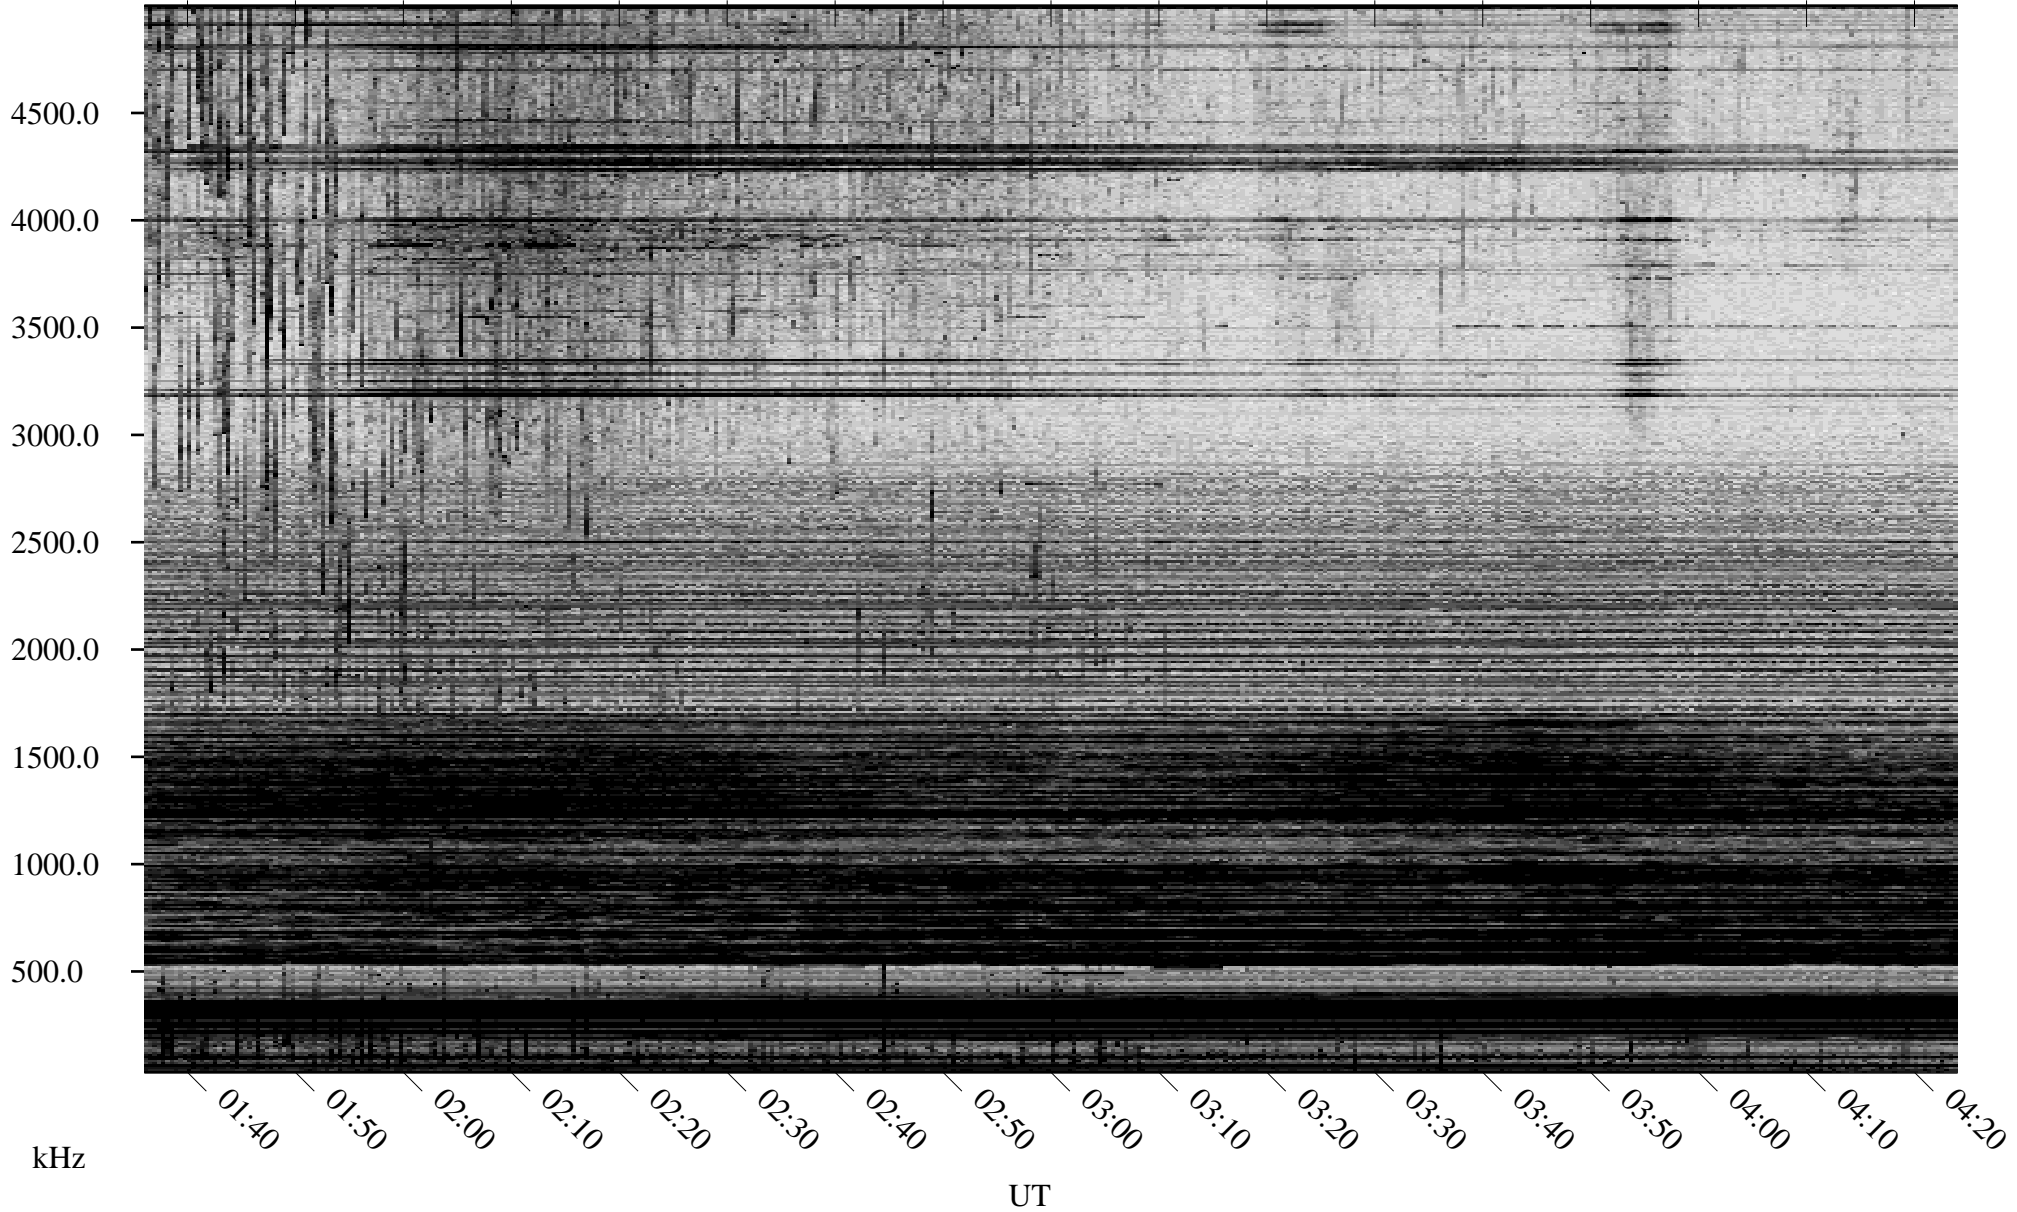

09/29/2005 Churchill, Manitoba

Linear Scale Black = 161 White = 15

ch05272l.r00m max_12

Page 1

09/29/2005 Churchill, Manitoba

Linear Scale Black = 161 White = 15

ch05272l.r00m max_12

Page 2

09/30/2005 Churchill, Manitoba

Linear Scale Black = 161 White = 15

ch05272l.r00m max_12

Page 3

09/30/2005 Churchill, Manitoba

Linear Scale Black = 161 White = 15

ch05272l.r00m max_12

Page 4

09/30/2005 Churchill, Manitoba

Linear Scale Black = 161 White = 15

ch05272l.r00m max_12

Page 5

09/30/2005 Churchill, Manitoba

Linear Scale Black = 161 White = 15

ch05272l.r00m max_12

Page 6

09/30/2005 Churchill, Manitoba

Linear Scale Black = 161 White = 15

ch05272l.r00m max_12

Page 7

09/30/2005 Churchill, Manitoba

Linear Scale Black = 161 White = 15

ch05272l.r00m max_12

Page 8