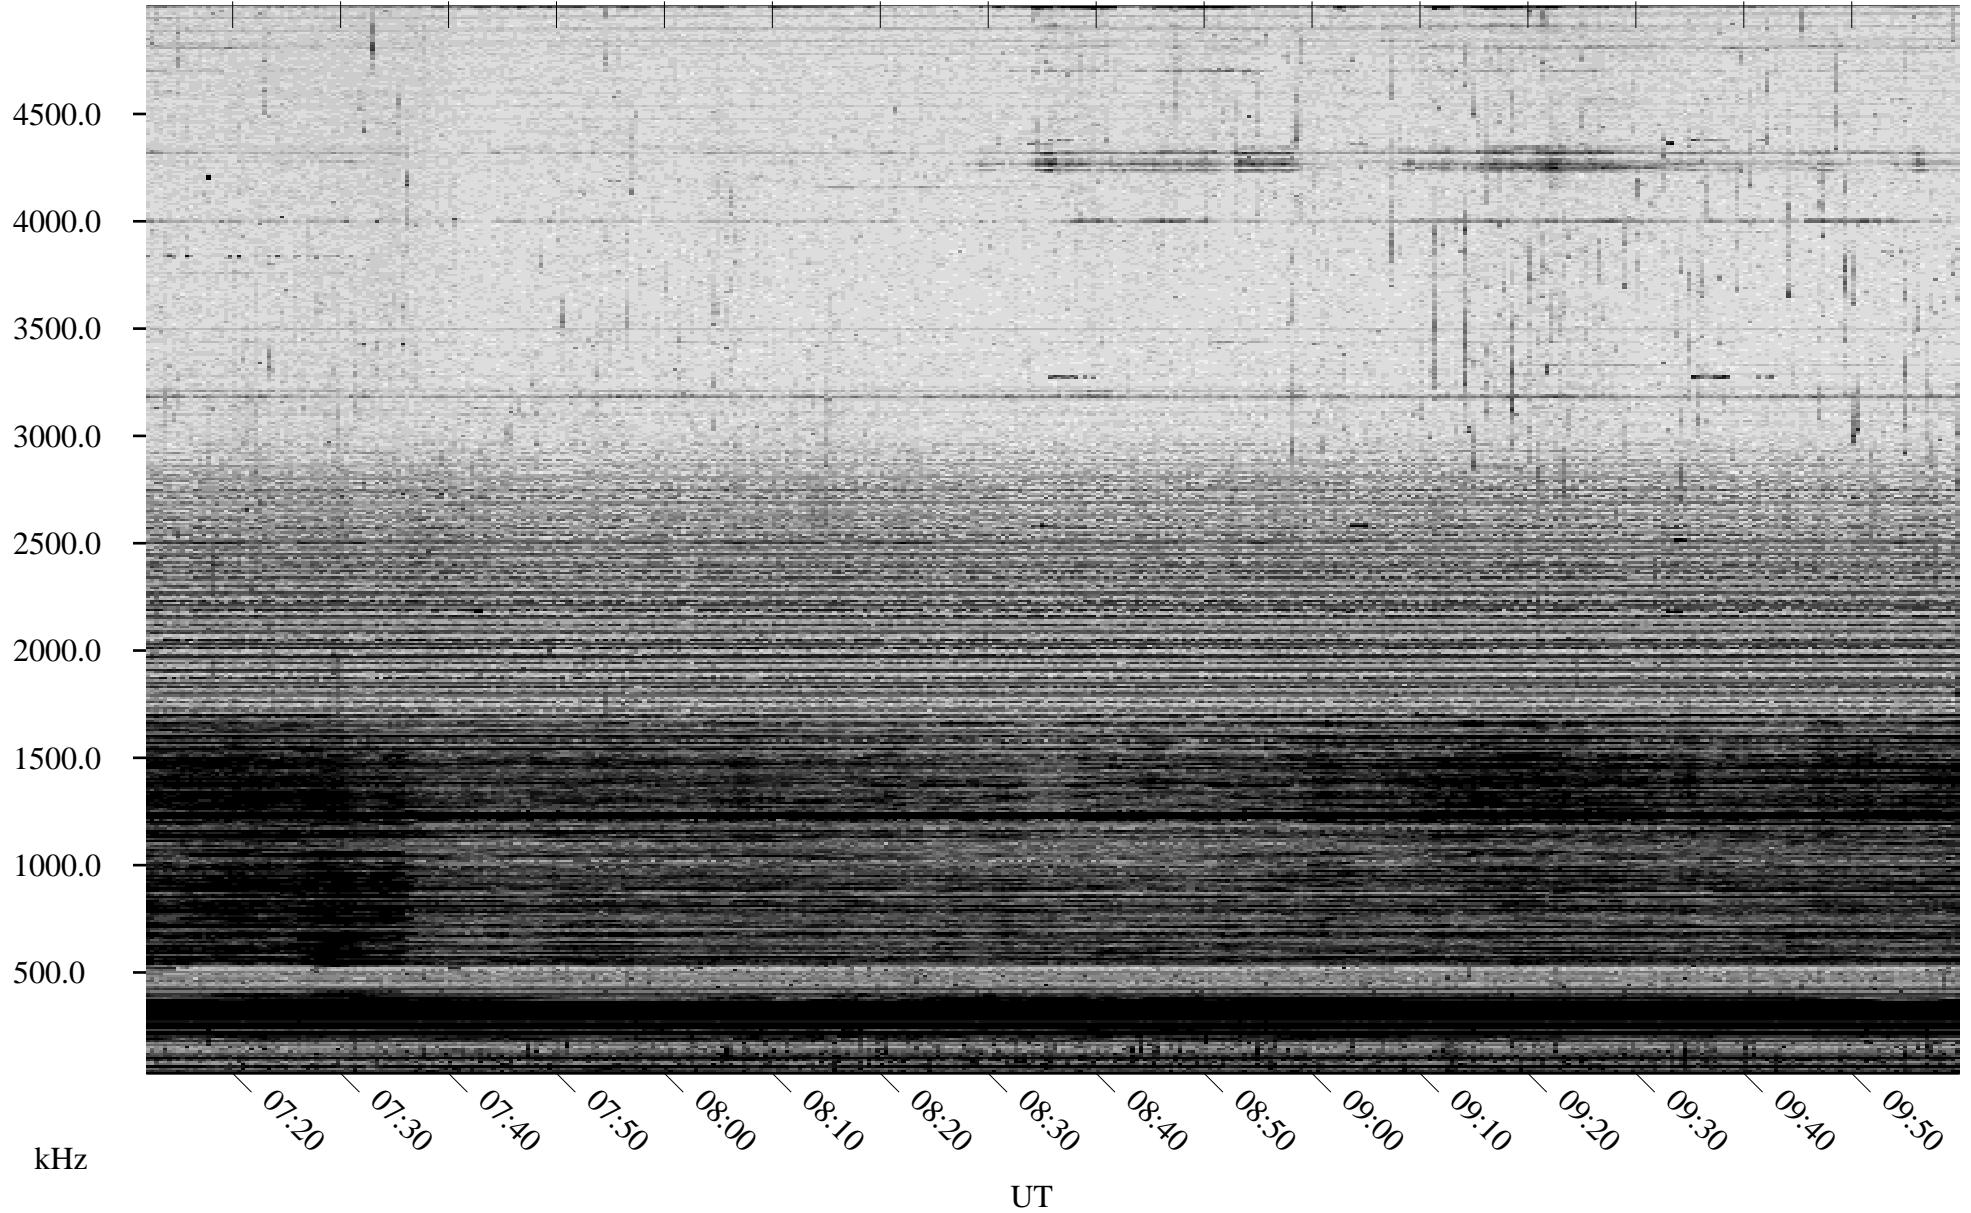

09/29/2005 Churchill, Manitoba

Linear Scale Black = 161 White = 15

ch05272l.r00m max_12

Page 1

09/29/2005 Churchill, Manitoba

Linear Scale Black = 161 White = 15

ch05272l.r00m max_12

Page 2

09/30/2005 Churchill, Manitoba

Linear Scale Black = 161 White = 15

ch05272l.r00m max_12

Page 3

09/30/2005 Churchill, Manitoba

Linear Scale Black = 161 White = 15

ch05272l.r00m max_12

Page 4

09/30/2005 Churchill, Manitoba

Linear Scale Black = 161 White = 15

ch05272l.r00m max_12

Page 5

09/30/2005 Churchill, Manitoba

Linear Scale Black = 161 White = 15

ch05272l.r00m max_12

Page 6

09/30/2005 Churchill, Manitoba

Linear Scale Black = 161 White = 15

ch05272l.r00m max_12

Page 7

09/30/2005 Churchill, Manitoba

Linear Scale Black = 161 White = 15

ch05272l.r00m max_12

Page 8