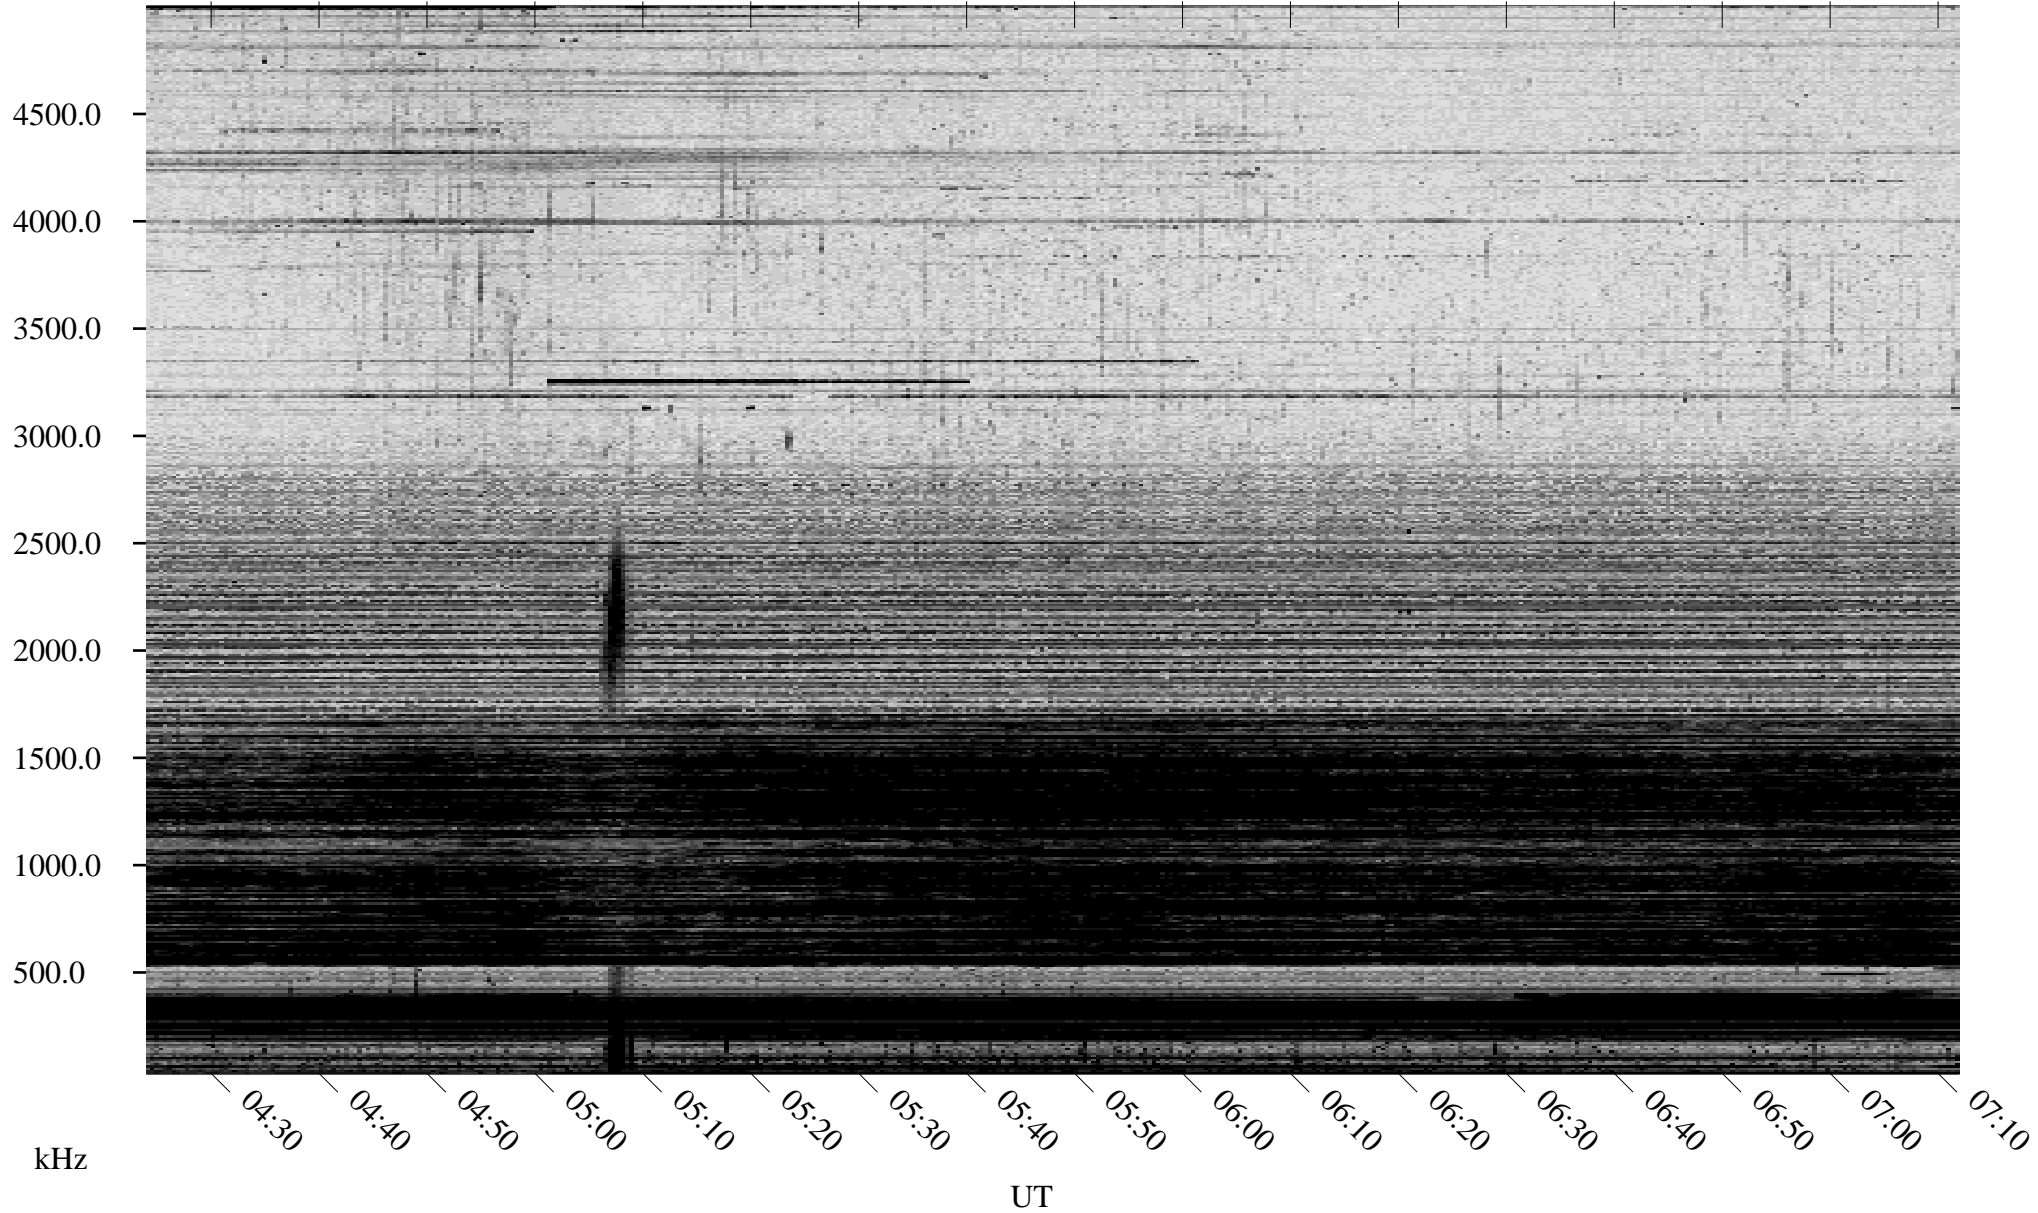

09/29/2005 Churchill, Manitoba

Linear Scale Black = 161 White = 15

ch05272l.r00m max_12

Page 1

09/29/2005 Churchill, Manitoba

Linear Scale Black = 161 White = 15

ch05272l.r00m max_12

Page 2

09/30/2005 Churchill, Manitoba

Linear Scale Black = 161 White = 15

ch05272l.r00m max_12

Page 3

09/30/2005 Churchill, Manitoba

Linear Scale Black = 161 White = 15

ch05272l.r00m max_12

Page 4

09/30/2005 Churchill, Manitoba

Linear Scale Black = 161 White = 15

ch05272l.r00m max_12

Page 5

09/30/2005 Churchill, Manitoba

Linear Scale Black = 161 White = 15

ch05272l.r00m max_12

Page 6

09/30/2005 Churchill, Manitoba

Linear Scale Black = 161 White = 15

ch05272l.r00m max_12

Page 7

09/30/2005 Churchill, Manitoba

Linear Scale Black = 161 White = 15

ch05272l.r00m max_12

Page 8