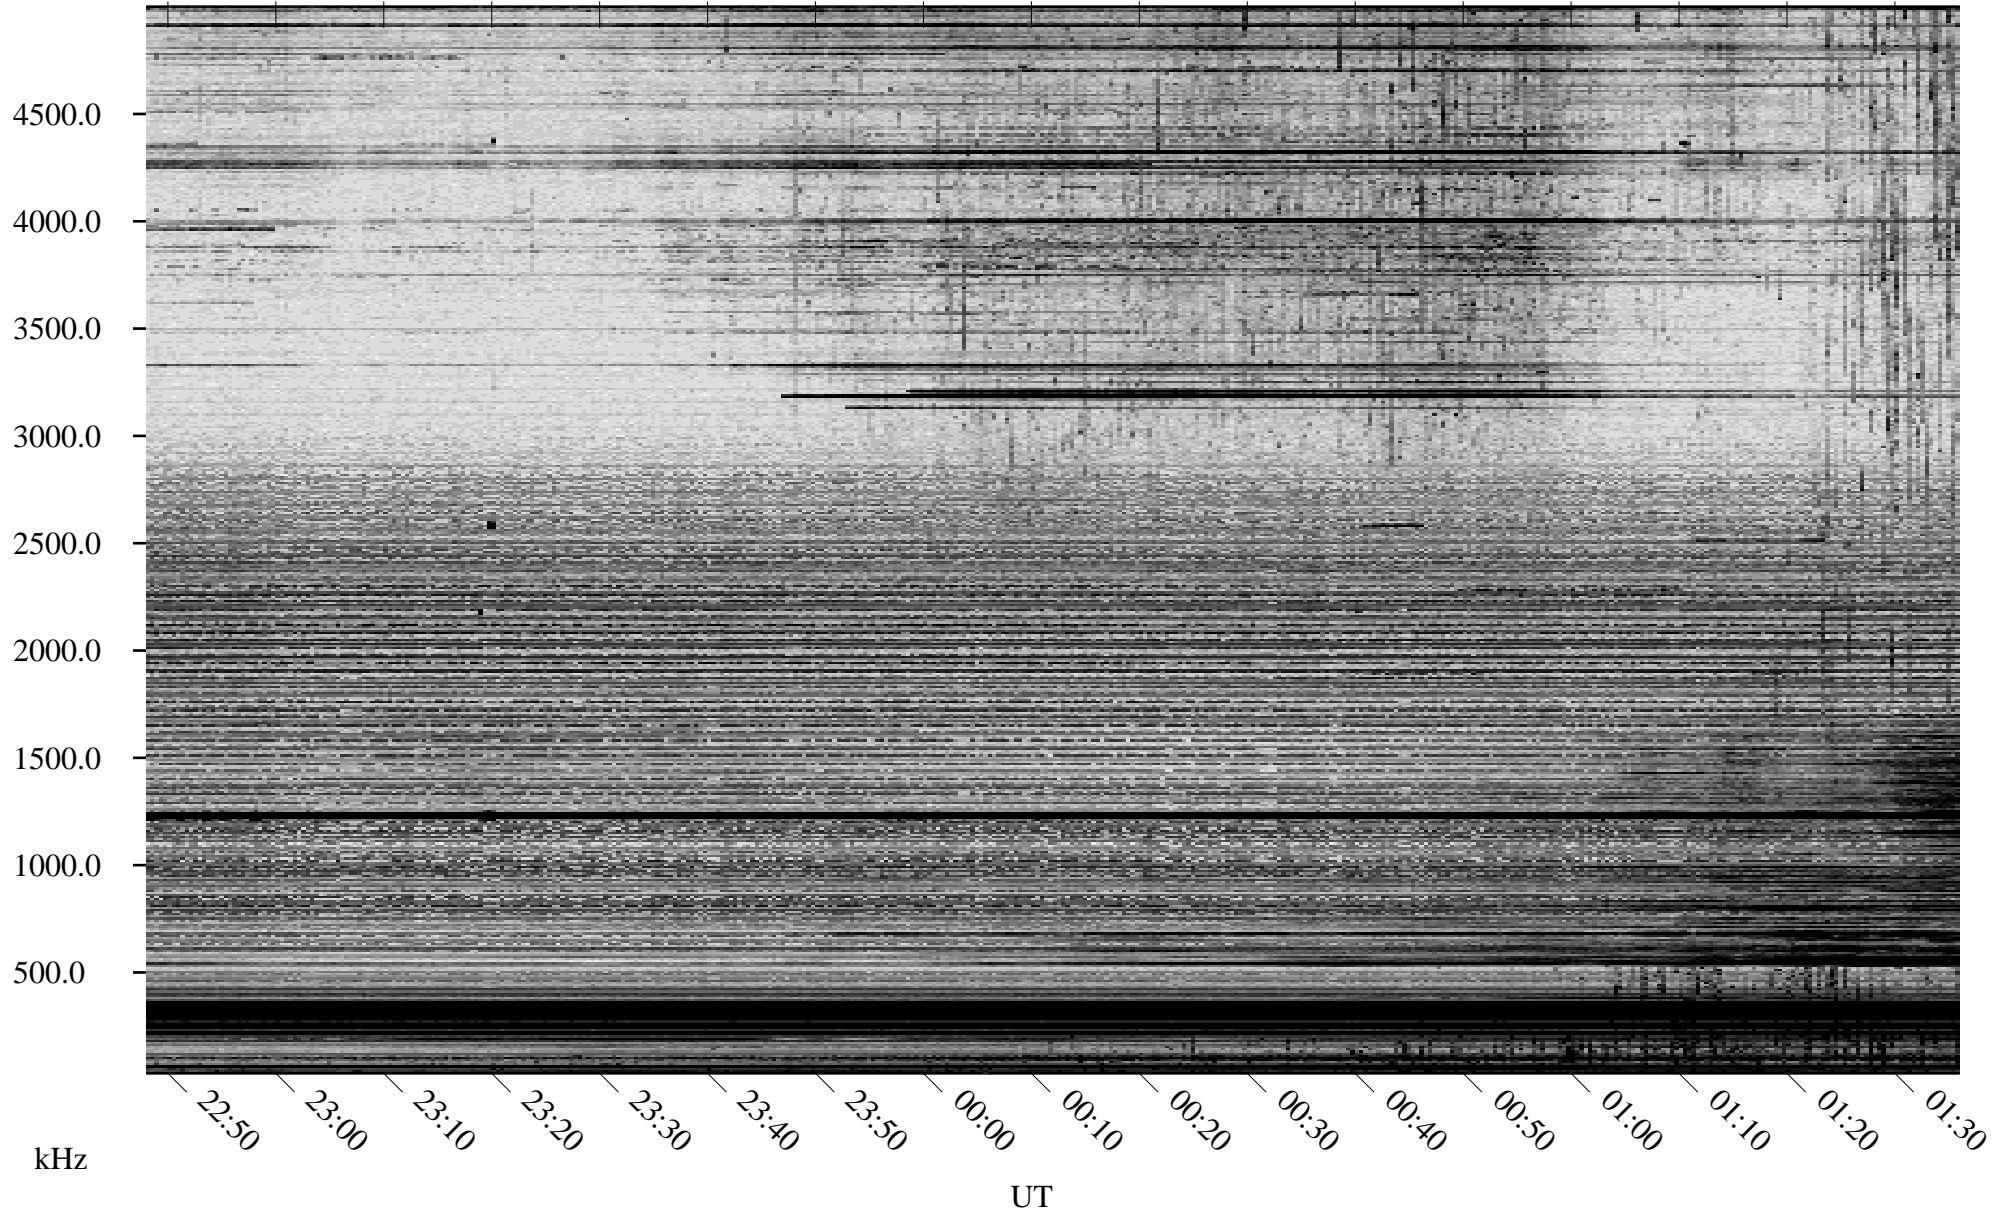

09/29/2005 Churchill, Manitoba

Linear Scale Black = 161 White = 15

ch05272l.r00m max_12

Page 1

09/29/2005 Churchill, Manitoba

Linear Scale Black = 161 White = 15

ch05272l.r00m max_12

Page 2

09/30/2005 Churchill, Manitoba

Linear Scale Black = 161 White = 15

ch05272l.r00m max_12

Page 3

09/30/2005 Churchill, Manitoba

Linear Scale Black = 161 White = 15

ch05272l.r00m max_12

Page 4

09/30/2005 Churchill, Manitoba

Linear Scale Black = 161 White = 15

ch05272l.r00m max_12

Page 5

09/30/2005 Churchill, Manitoba

Linear Scale Black = 161 White = 15

ch05272l.r00m max_12

Page 6

09/30/2005 Churchill, Manitoba

Linear Scale Black = 161 White = 15

ch05272l.r00m max_12

Page 7

09/30/2005 Churchill, Manitoba

Linear Scale Black = 161 White = 15

ch05272l.r00m max_12

Page 8