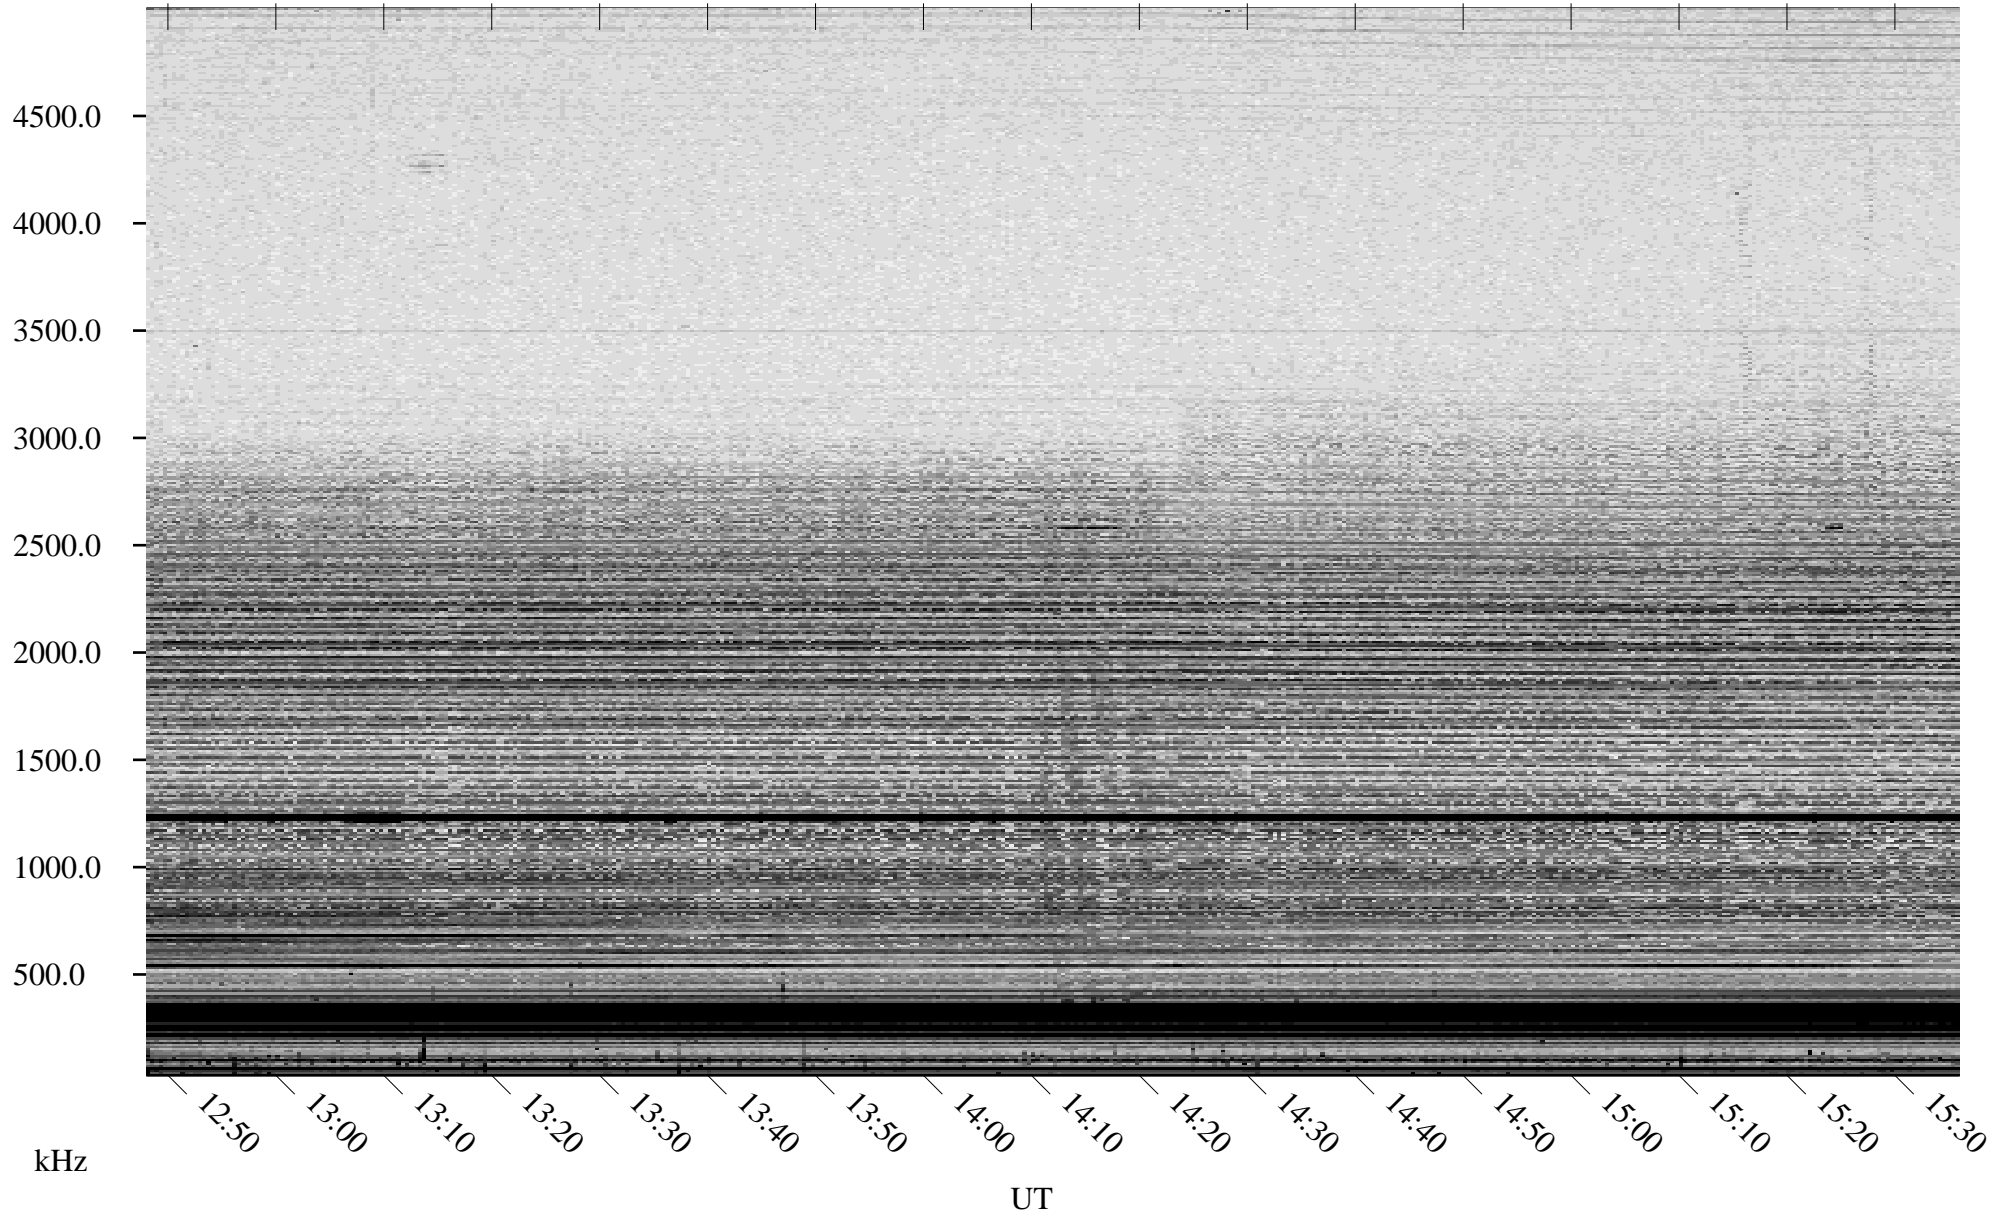

09/29/2005 Churchill, Manitoba

Linear Scale Black = 161 White = 15

ch05272l.r00m max_12

Page 1

09/29/2005 Churchill, Manitoba

Linear Scale Black = 161 White = 15

ch05272l.r00m max_12

Page 2

09/30/2005 Churchill, Manitoba

Linear Scale Black = 161 White = 15

ch05272l.r00m max_12

Page 3

09/30/2005 Churchill, Manitoba

Linear Scale Black = 161 White = 15

ch05272l.r00m max_12

Page 4

09/30/2005 Churchill, Manitoba

Linear Scale Black = 161 White = 15

ch05272l.r00m max_12

Page 5

09/30/2005 Churchill, Manitoba

Linear Scale Black = 161 White = 15

ch05272l.r00m max_12

Page 6

09/30/2005 Churchill, Manitoba

Linear Scale Black = 161 White = 15

ch05272l.r00m max_12

Page 7

09/30/2005 Churchill, Manitoba

Linear Scale Black = 161 White = 15

ch05272l.r00m max_12

Page 8