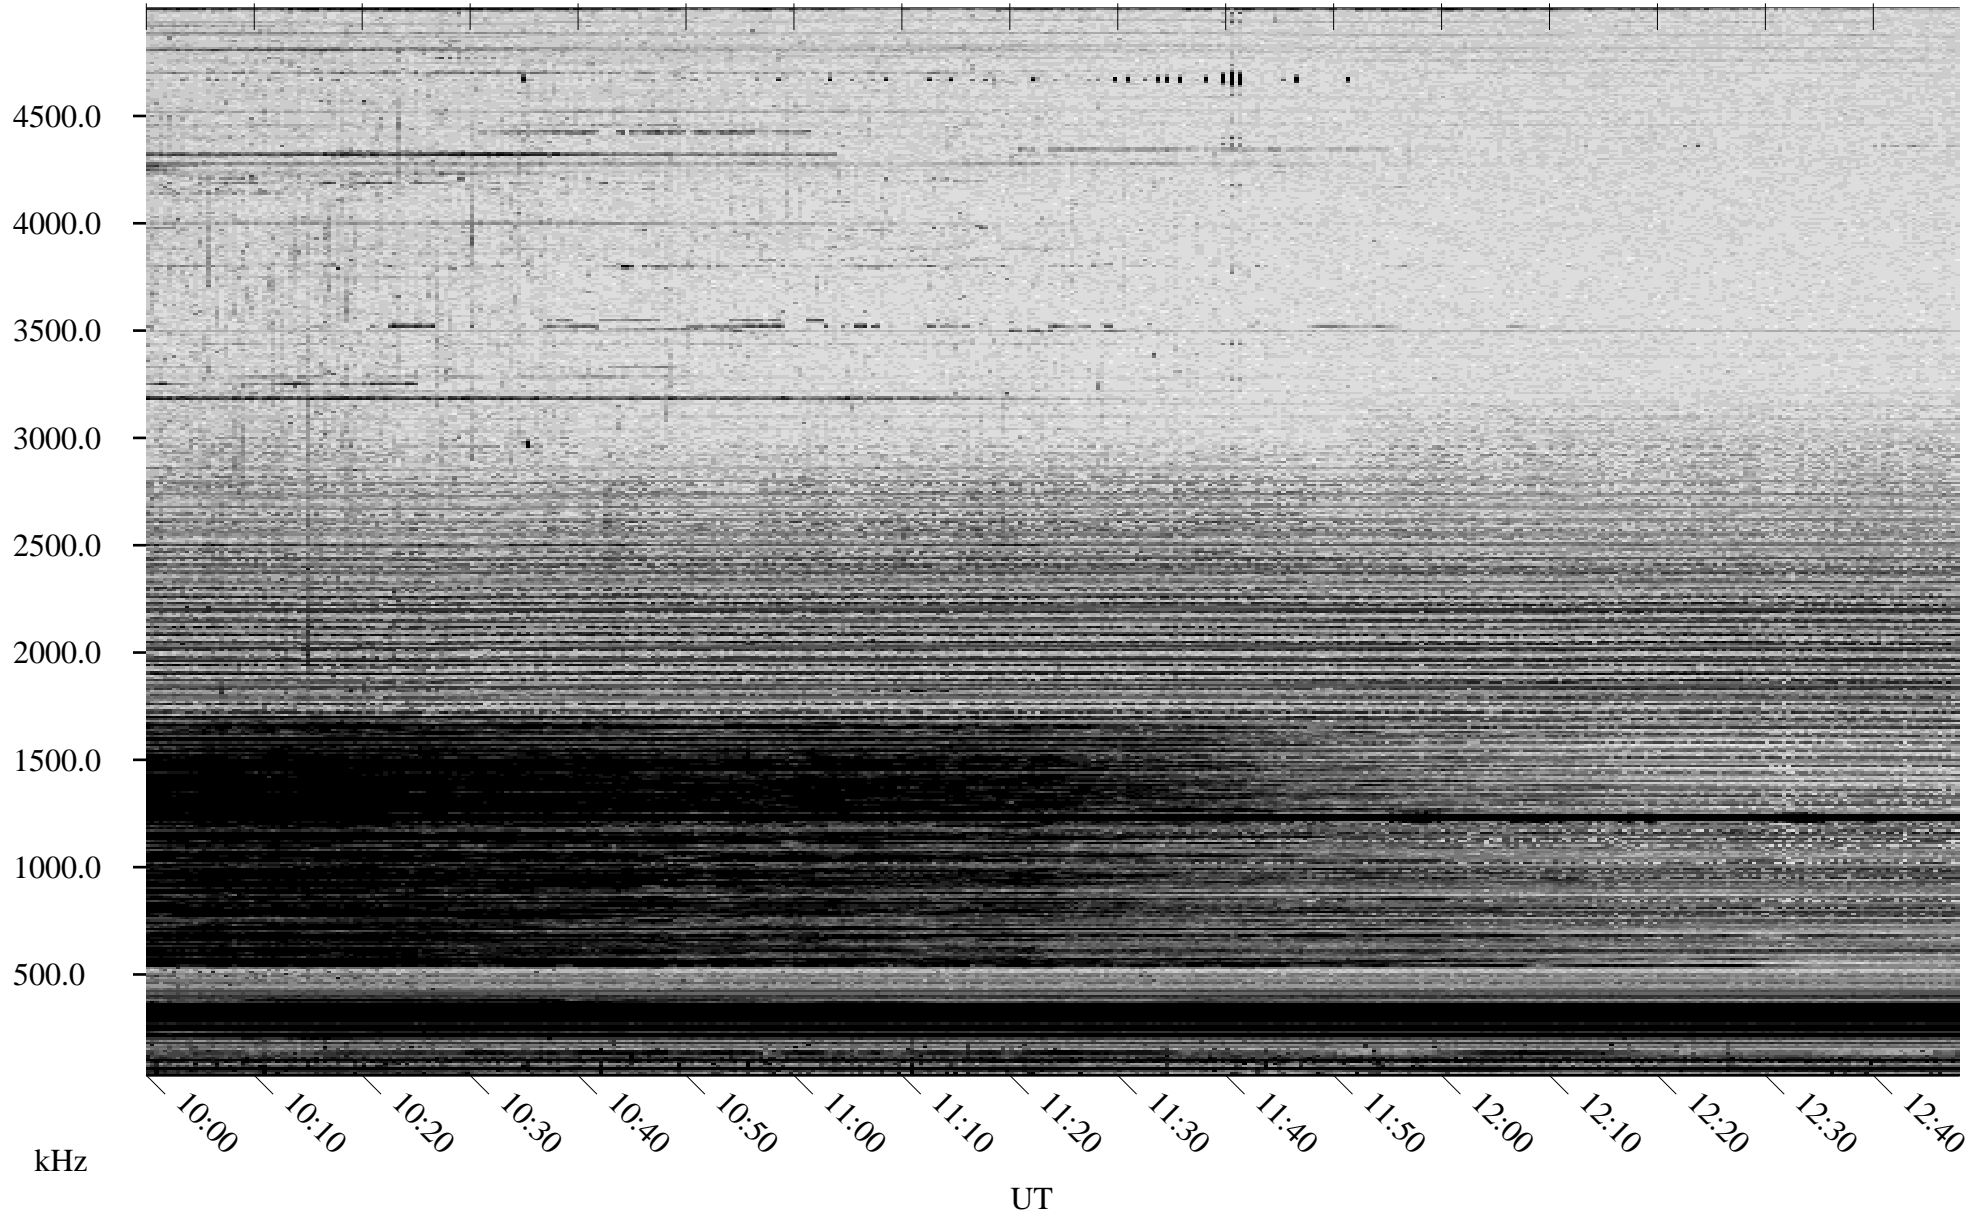

09/30/2005 Churchill, Manitoba

Linear Scale Black = 161 White = 15

ch05273l.r00m max_12

Page 1

09/30/2005 Churchill, Manitoba

Linear Scale Black = 161 White = 15

ch052731.r00m max_12

Page 2

10/01/2005 Churchill, Manitoba

Linear Scale Black = 161 White = 15

ch052731l.r00m max_12

Page 3

10/01/2005 Churchill, Manitoba

Linear Scale Black = 161 White = 15

ch052731l.r00m max_12

Page 4

10/01/2005 Churchill, Manitoba

Linear Scale Black = 161 White = 15

ch052731.r00m max_12

Page 5

10/01/2005 Churchill, Manitoba

Linear Scale Black = 161 White = 15

ch05273l.r00m max_12

Page 6

10/01/2005 Churchill, Manitoba

Linear Scale Black = 161 White = 15

ch05273l.r00m max_12

Page 7

10/01/2005 Churchill, Manitoba

Linear Scale Black = 161 White = 15

ch052731.r00m max_12