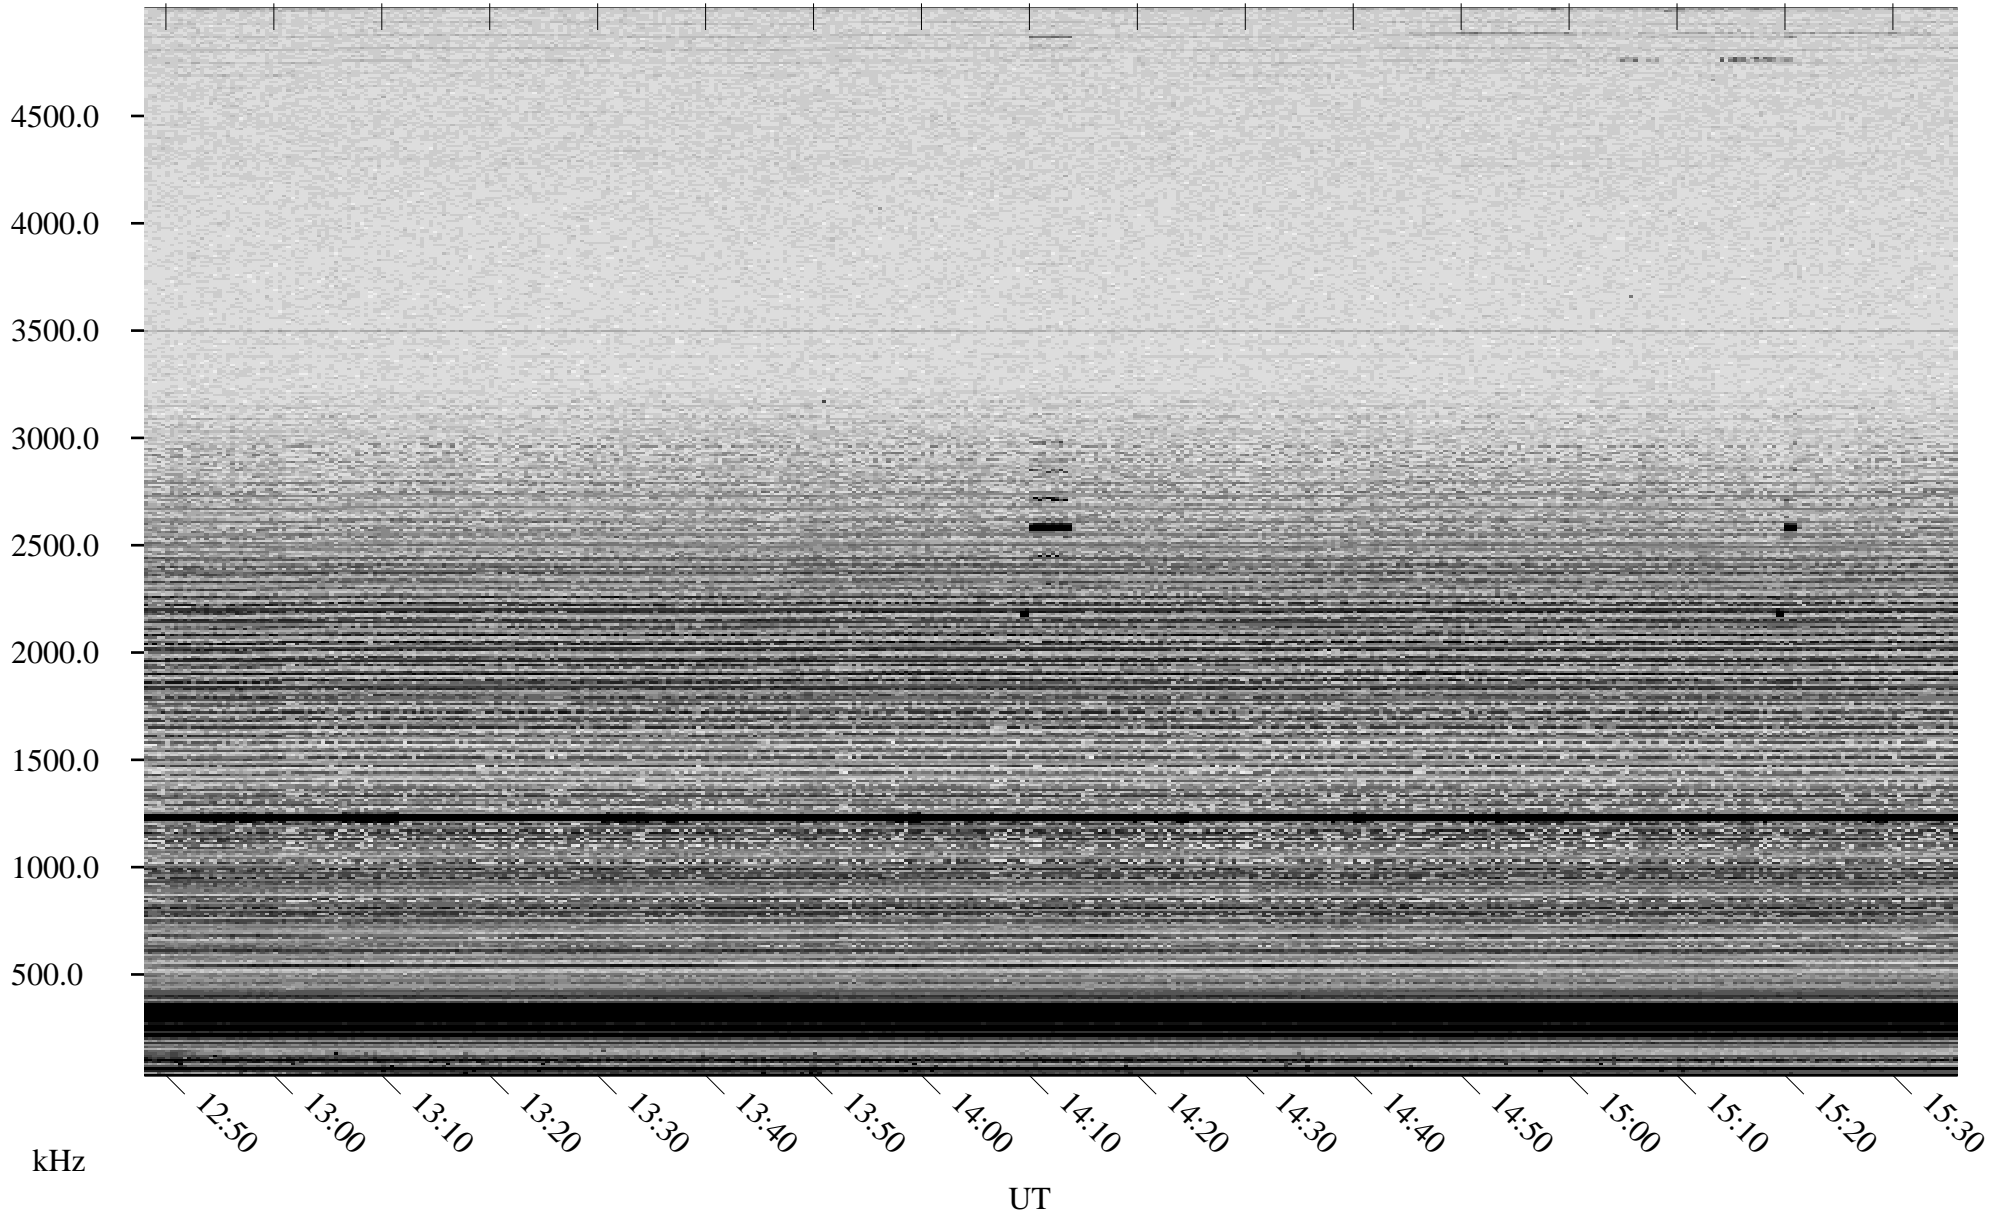

09/30/2005 Churchill, Manitoba

Linear Scale Black = 161 White = 15

ch05273l.r00m max_12

Page 1

09/30/2005 Churchill, Manitoba

Linear Scale Black = 161 White = 15

ch052731.r00m max_12

Page 2

10/01/2005 Churchill, Manitoba

Linear Scale Black = 161 White = 15

ch052731l.r00m max_12

Page 3

10/01/2005 Churchill, Manitoba

Linear Scale Black = 161 White = 15

ch052731l.r00m max_12

Page 4

10/01/2005 Churchill, Manitoba

Linear Scale Black = 161 White = 15

ch052731.r00m max_12

Page 5

10/01/2005 Churchill, Manitoba

Linear Scale Black = 161 White = 15

ch05273l.r00m max_12

Page 6

10/01/2005 Churchill, Manitoba

Linear Scale Black = 161 White = 15

ch05273l.r00m max_12

Page 7

10/01/2005 Churchill, Manitoba

Linear Scale Black = 161 White = 15

ch052731.r00m max_12