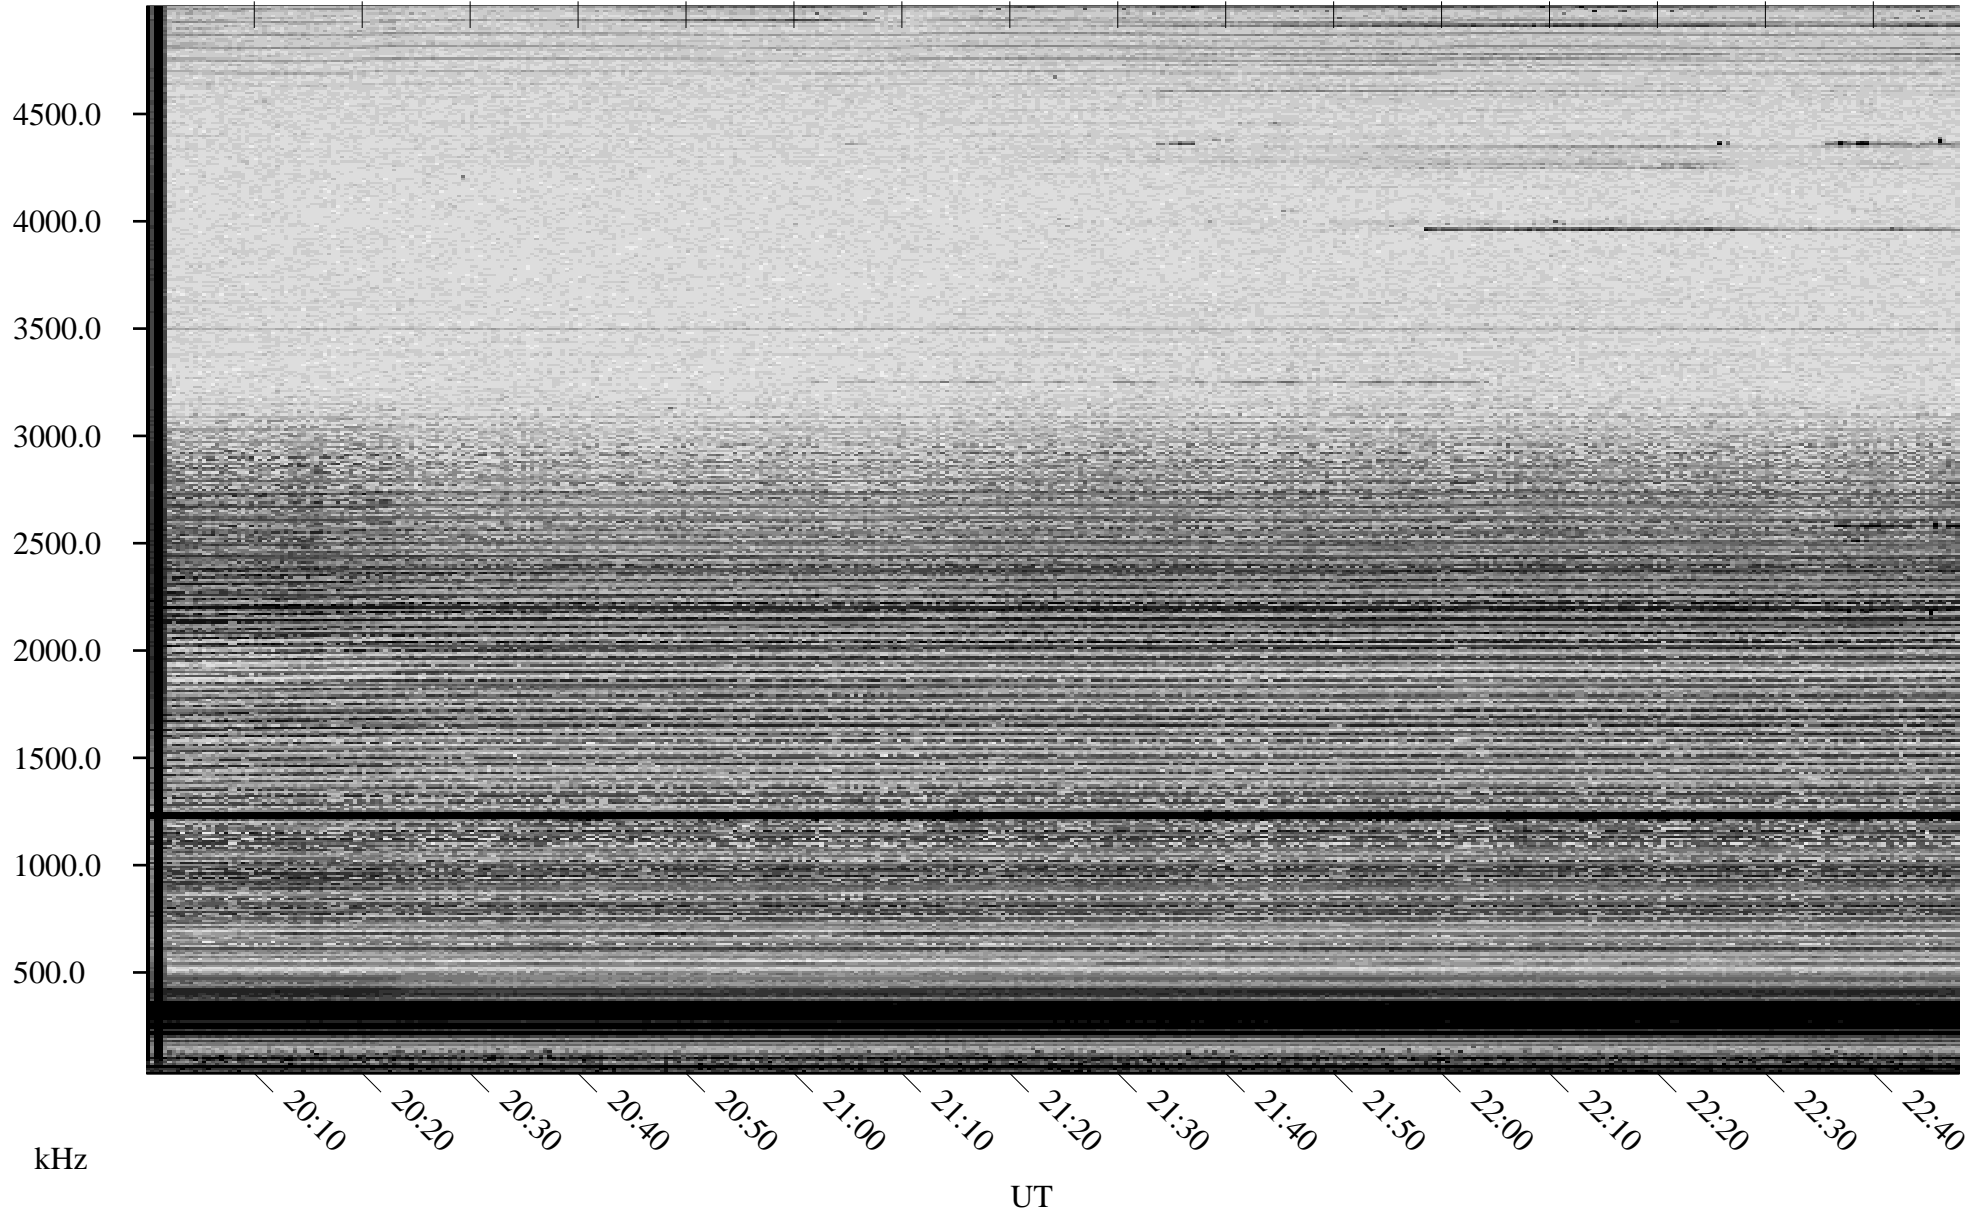

09/30/2005 Churchill, Manitoba

Linear Scale Black = 161 White = 15

ch05273l.r00m max_12

Page 1

09/30/2005 Churchill, Manitoba

Linear Scale Black = 161 White = 15

ch052731.r00m max_12

Page 2

10/01/2005 Churchill, Manitoba

Linear Scale Black = 161 White = 15

ch052731l.r00m max_12

Page 3

10/01/2005 Churchill, Manitoba

Linear Scale Black = 161 White = 15

ch052731l.r00m max_12

Page 4

10/01/2005 Churchill, Manitoba

Linear Scale Black = 161 White = 15

ch052731.r00m max_12

Page 5

10/01/2005 Churchill, Manitoba

Linear Scale Black = 161 White = 15

ch05273l.r00m max_12

Page 6

10/01/2005 Churchill, Manitoba

Linear Scale Black = 161 White = 15

ch05273l.r00m max_12

Page 7

10/01/2005 Churchill, Manitoba

Linear Scale Black = 161 White = 15

ch052731.r00m max_12