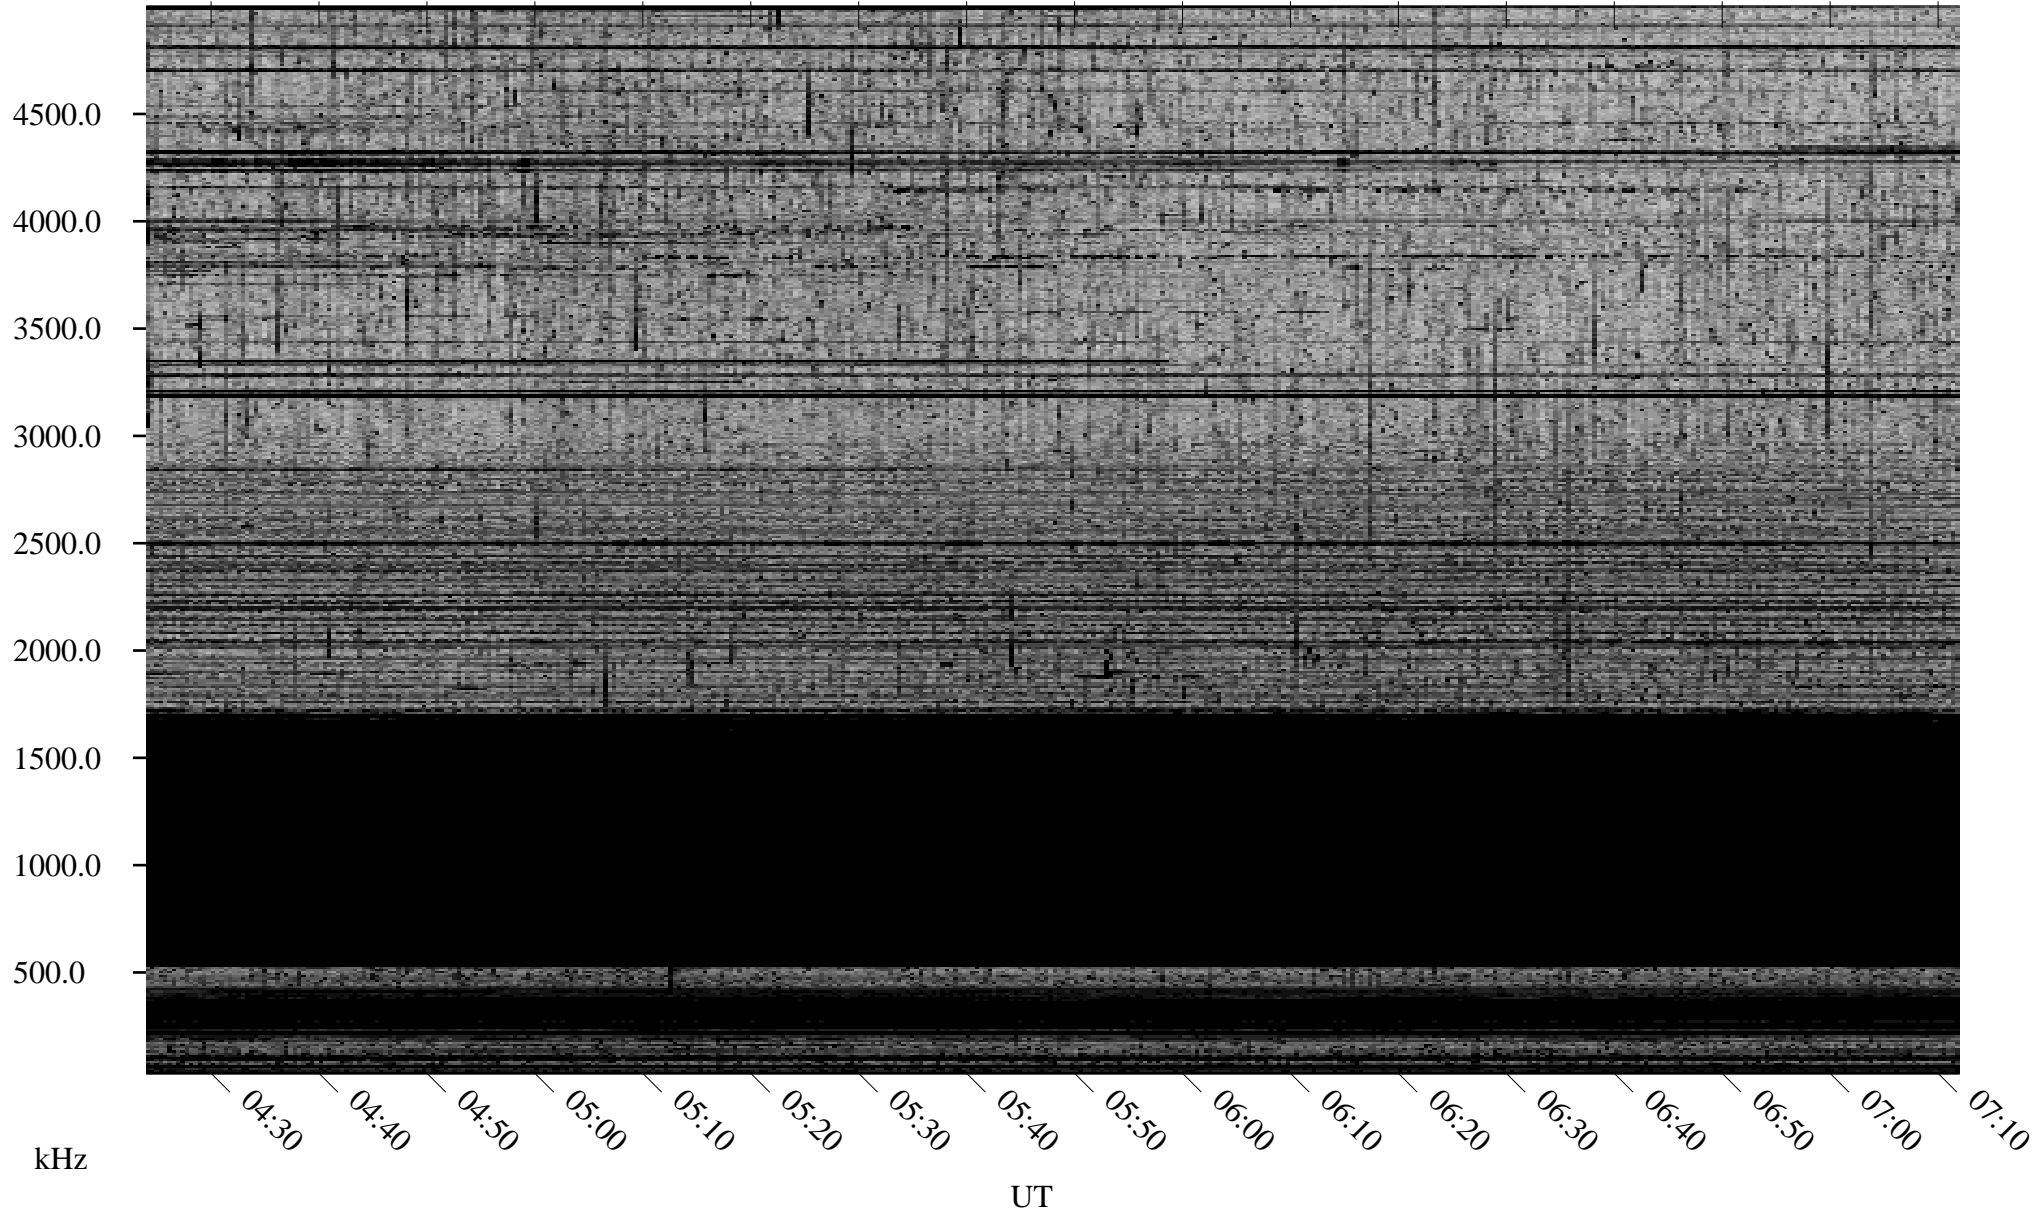

# 10/01/2005 Churchill, Manitoba

Linear Scale    Black = 161    White = 15

ch05274l.r00m max\_12

Page 1

# 10/01/2005 Churchill, Manitoba

Linear Scale    Black = 161    White = 15

ch05274l.r00m max\_12

Page 2

# 10/02/2005 Churchill, Manitoba

Linear Scale    Black = 161    White = 15

ch05274l.r00m max\_12

Page 3

# 10/02/2005 Churchill, Manitoba

Linear Scale    Black = 161    White = 15

ch05274l.r00m max\_12

Page 4