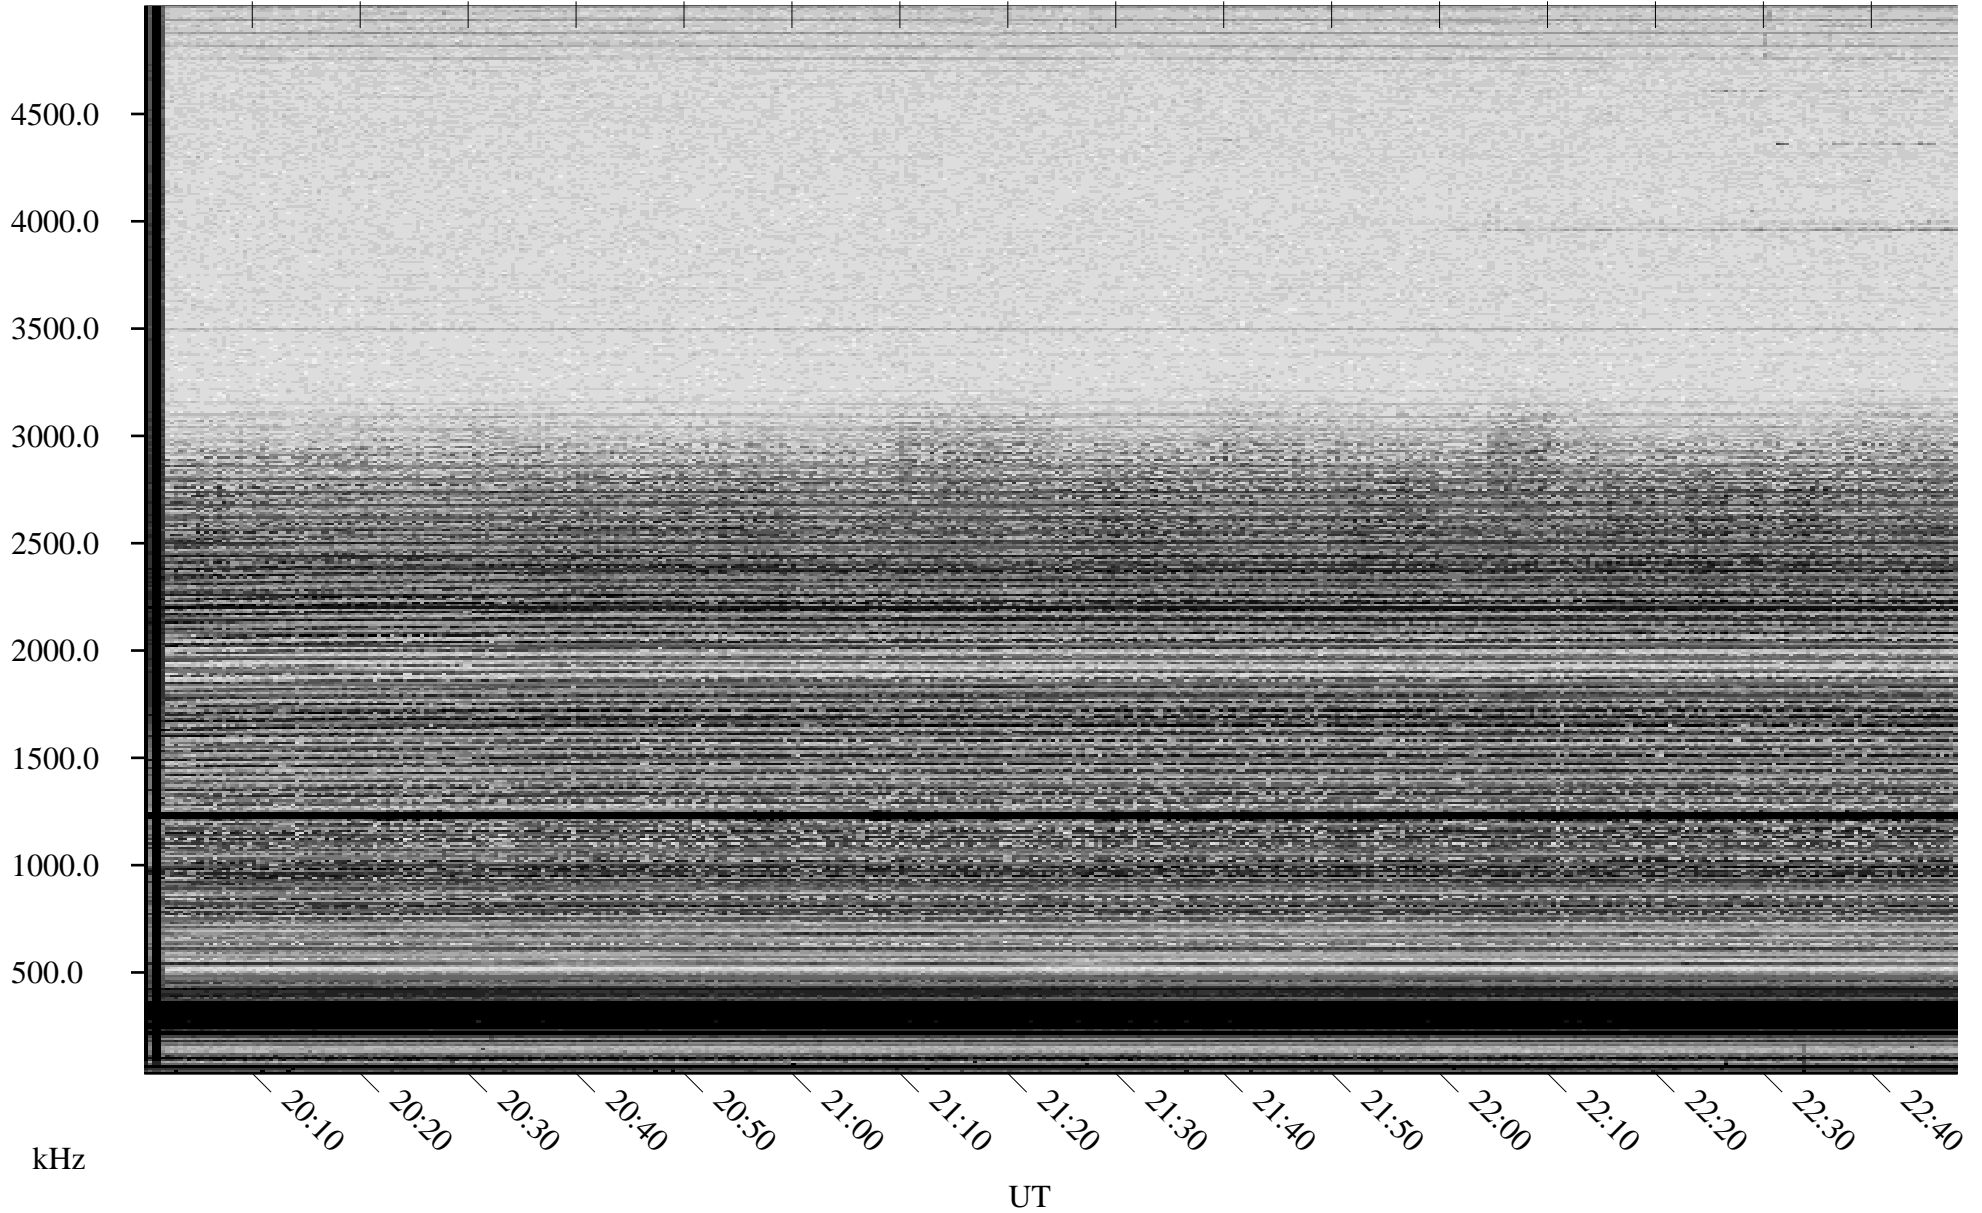

# 10/01/2005 Churchill, Manitoba

Linear Scale    Black = 161    White = 15

ch05274l.r00m max\_12

Page 1

# 10/01/2005 Churchill, Manitoba

Linear Scale    Black = 161    White = 15

ch05274l.r00m max\_12

Page 2

# 10/02/2005 Churchill, Manitoba

Linear Scale    Black = 161    White = 15

ch05274l.r00m max\_12

Page 3

# 10/02/2005 Churchill, Manitoba

Linear Scale    Black = 161    White = 15

ch05274l.r00m max\_12

Page 4