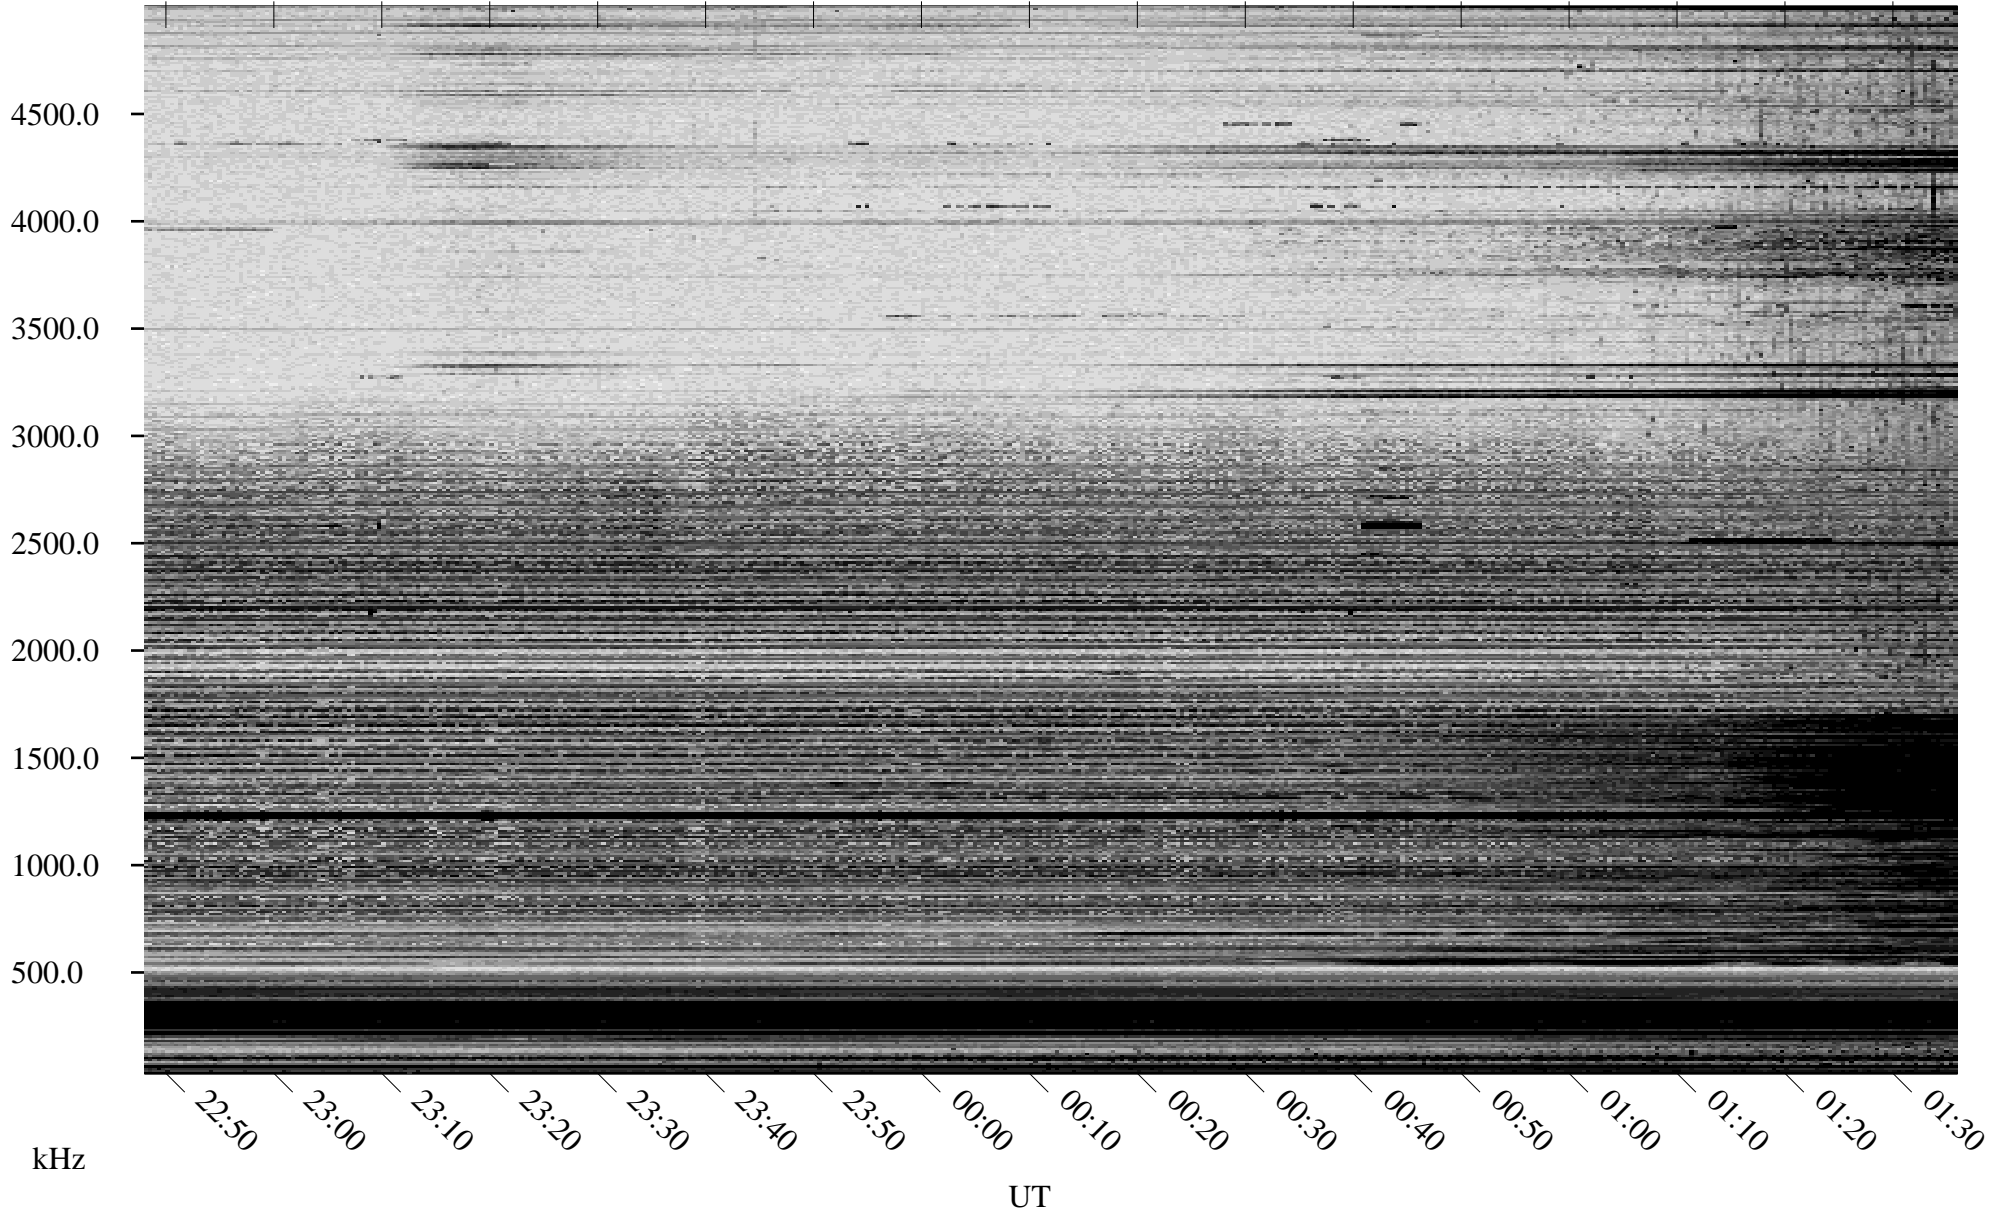

# 10/01/2005 Churchill, Manitoba

Linear Scale    Black = 161    White = 15

ch05274l.r00m max\_12

Page 1

# 10/01/2005 Churchill, Manitoba

Linear Scale    Black = 161    White = 15

ch05274l.r00m max\_12

Page 2

# 10/02/2005 Churchill, Manitoba

Linear Scale    Black = 161    White = 15

ch05274l.r00m max\_12

Page 3

# 10/02/2005 Churchill, Manitoba

Linear Scale    Black = 161    White = 15

ch05274l.r00m max\_12

Page 4