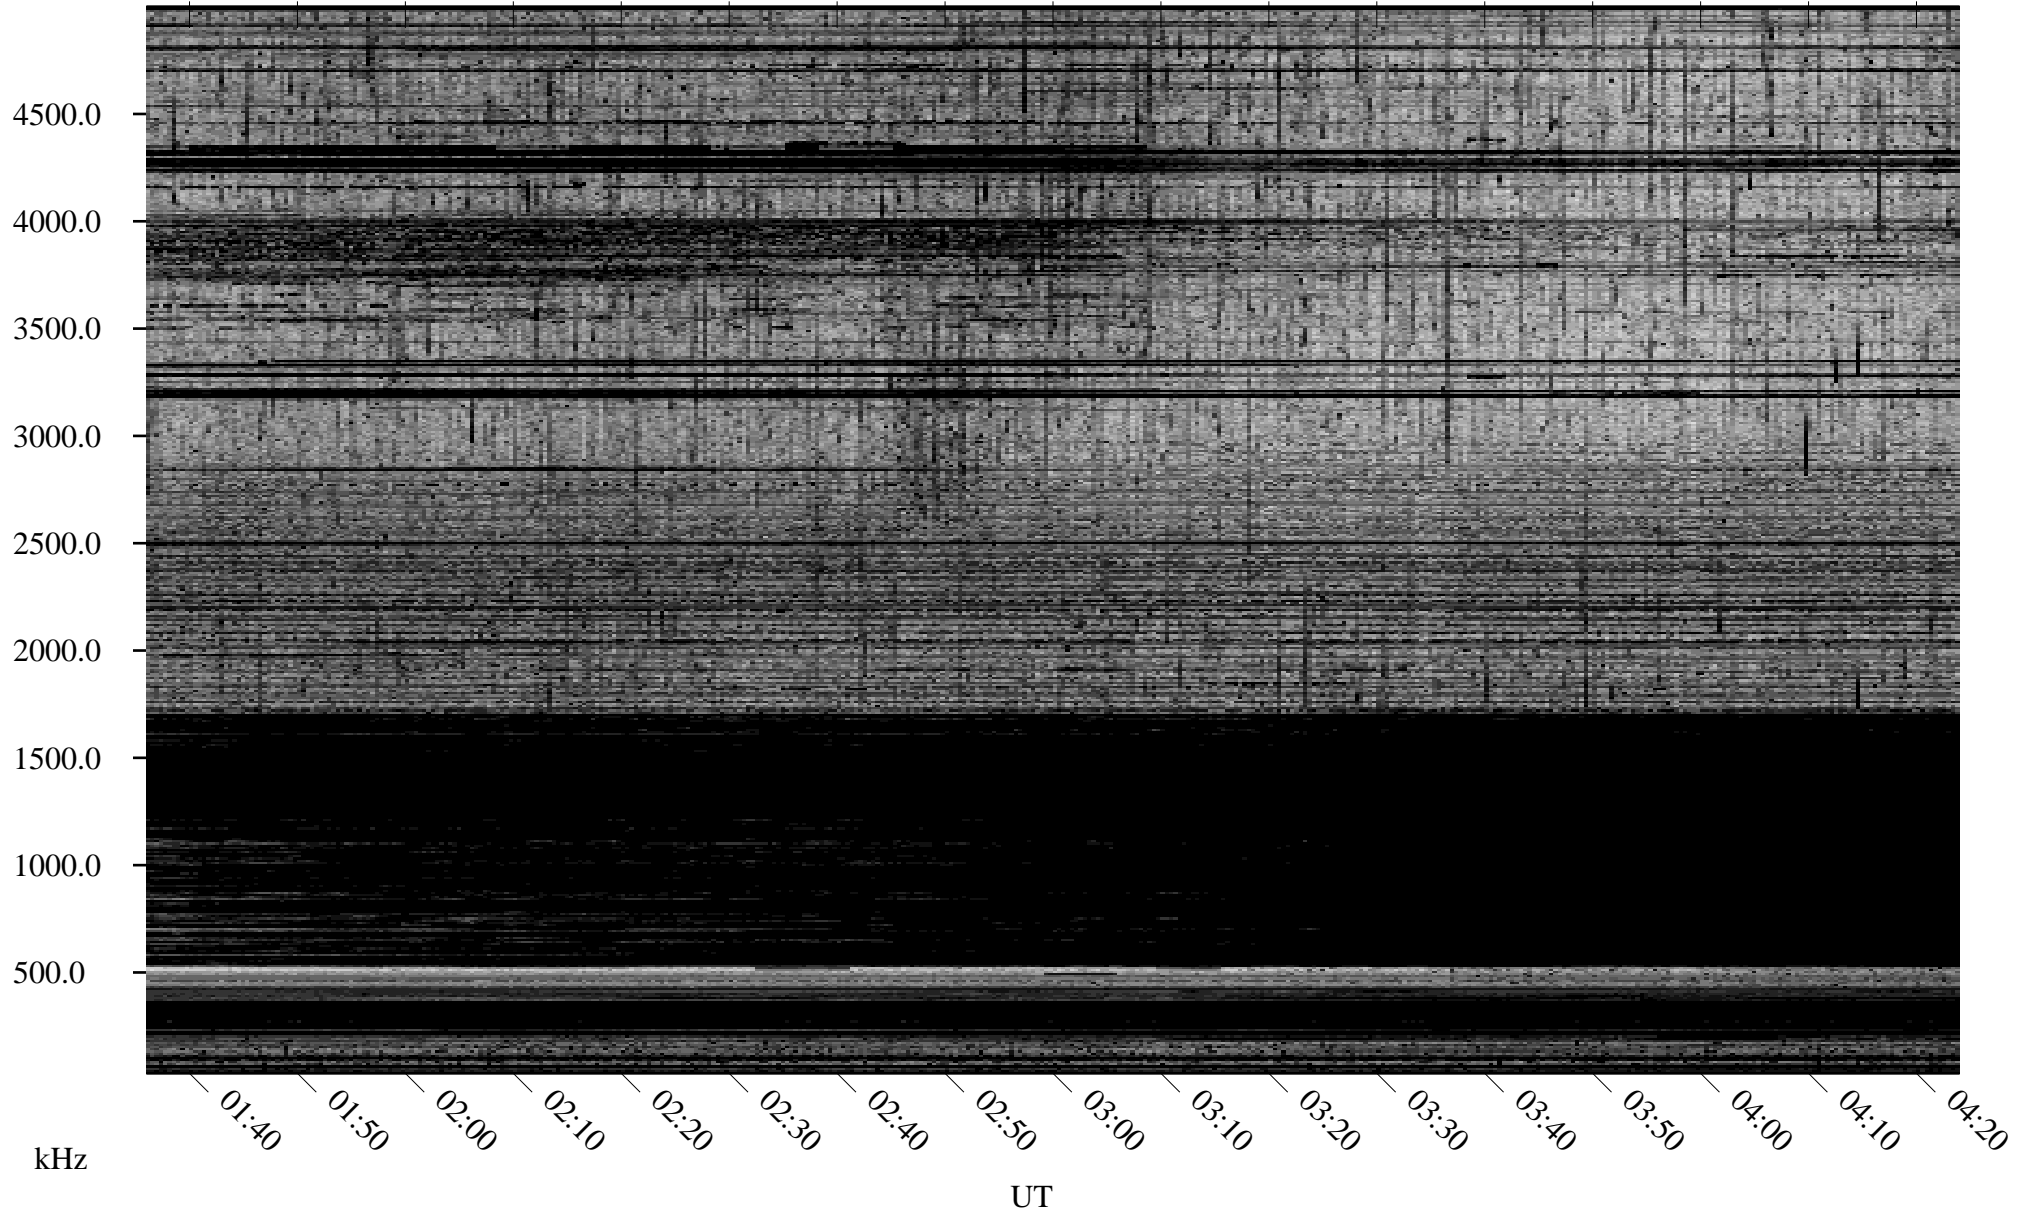

# 10/01/2005 Churchill, Manitoba

Linear Scale    Black = 161    White = 15

ch05274l.r00m max\_12

Page 1

# 10/01/2005 Churchill, Manitoba

Linear Scale    Black = 161    White = 15

ch05274l.r00m max\_12

Page 2

# 10/02/2005 Churchill, Manitoba

Linear Scale    Black = 161    White = 15

ch05274l.r00m max\_12

Page 3

# 10/02/2005 Churchill, Manitoba

Linear Scale    Black = 161    White = 15

ch05274l.r00m max\_12

Page 4