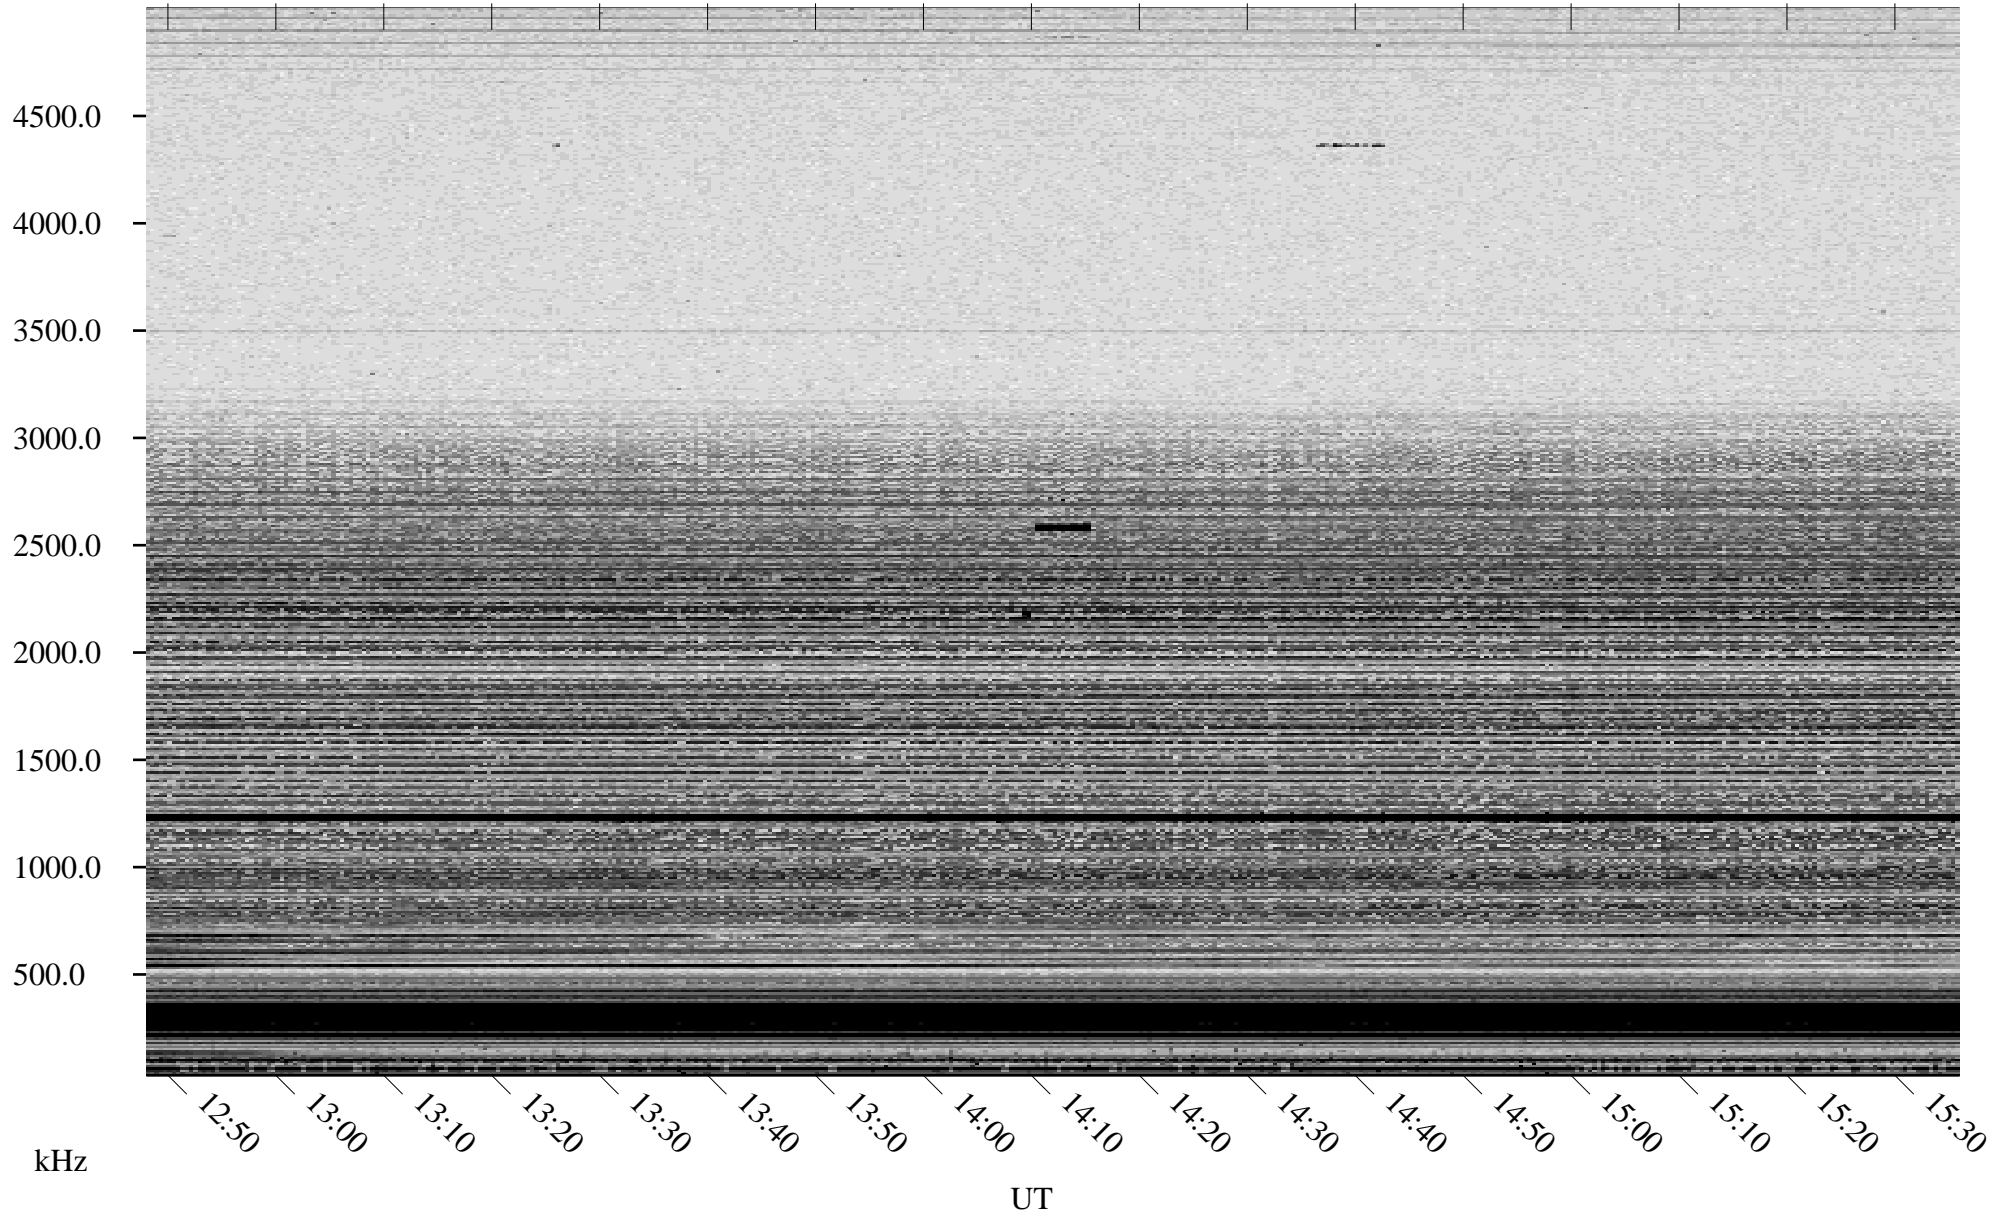

10/02/2005 Churchill, Manitoba

Linear Scale Black = 161 White = 15

ch052751.r00m max_12

Page 1

10/02/2005 Churchill, Manitoba

Linear Scale Black = 161 White = 15

ch052751.r00m max_12

Page 2

10/03/2005 Churchill, Manitoba

Linear Scale Black = 161 White = 15

ch052751.r00m max_12

Page 3

10/03/2005 Churchill, Manitoba

Linear Scale Black = 161 White = 15

ch052751.r00m max_12

Page 4

10/03/2005 Churchill, Manitoba

Linear Scale Black = 161 White = 15

ch052751.r00m max_12

Page 5

10/03/2005 Churchill, Manitoba

Linear Scale Black = 161 White = 15

ch052751.r00m max_12

Page 6

10/03/2005 Churchill, Manitoba

Linear Scale Black = 161 White = 15

ch052751.r00m max_12

Page 7

10/03/2005 Churchill, Manitoba

Linear Scale Black = 161 White = 15

ch052751.r00m max_12