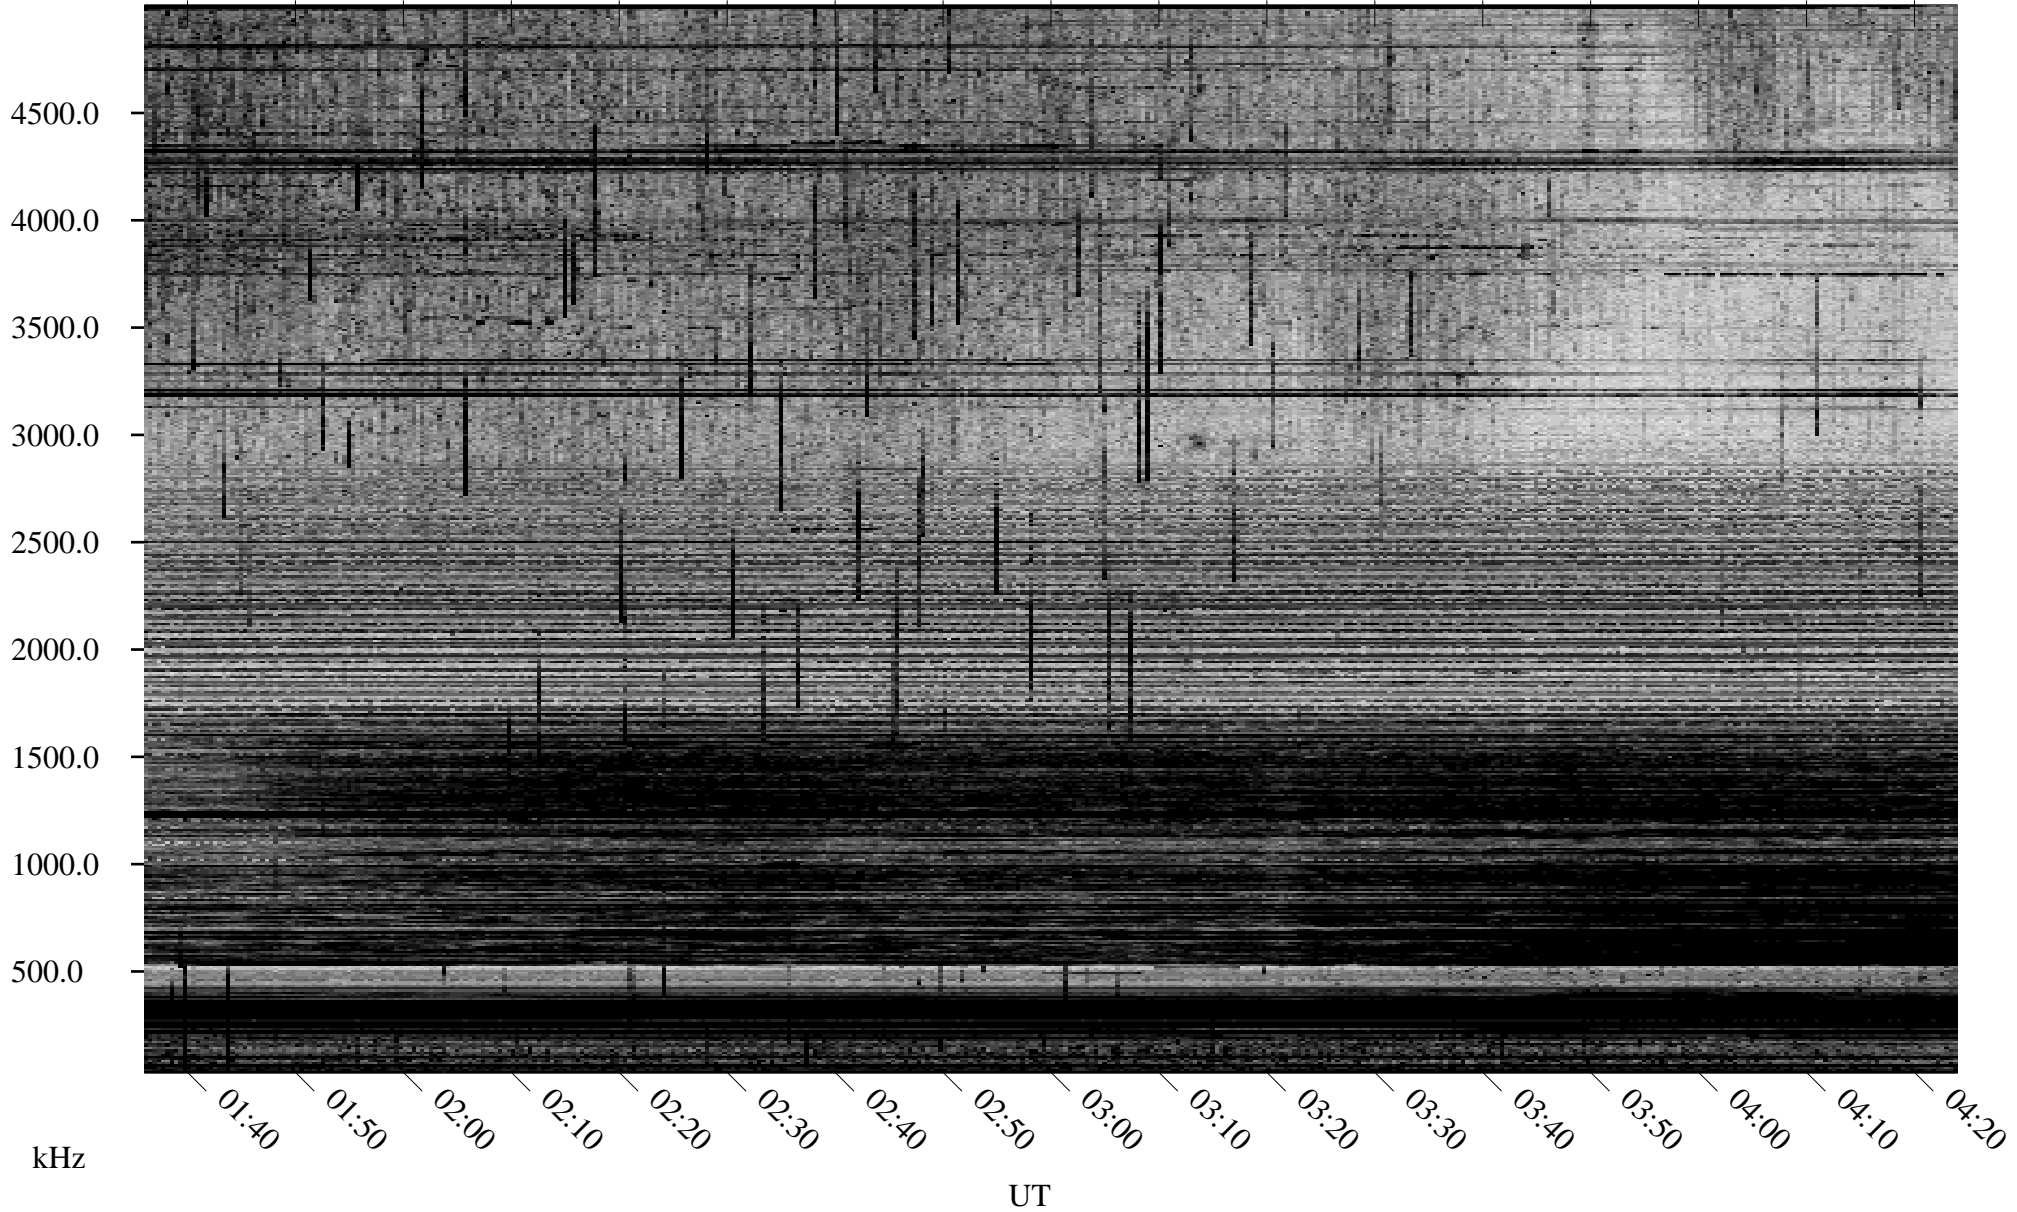

10/02/2005 Churchill, Manitoba

Linear Scale Black = 161 White = 15

ch052751.r00m max_12

Page 1

10/02/2005 Churchill, Manitoba

Linear Scale Black = 161 White = 15

ch052751.r00m max_12

Page 2

10/03/2005 Churchill, Manitoba

Linear Scale Black = 161 White = 15

ch052751.r00m max_12

Page 3

10/03/2005 Churchill, Manitoba

Linear Scale Black = 161 White = 15

ch052751.r00m max_12

Page 4

10/03/2005 Churchill, Manitoba

Linear Scale Black = 161 White = 15

ch052751.r00m max_12

Page 5

10/03/2005 Churchill, Manitoba

Linear Scale Black = 161 White = 15

ch052751.r00m max_12

Page 6

10/03/2005 Churchill, Manitoba

Linear Scale Black = 161 White = 15

ch052751.r00m max_12

Page 7

10/03/2005 Churchill, Manitoba

Linear Scale Black = 161 White = 15

ch052751.r00m max_12