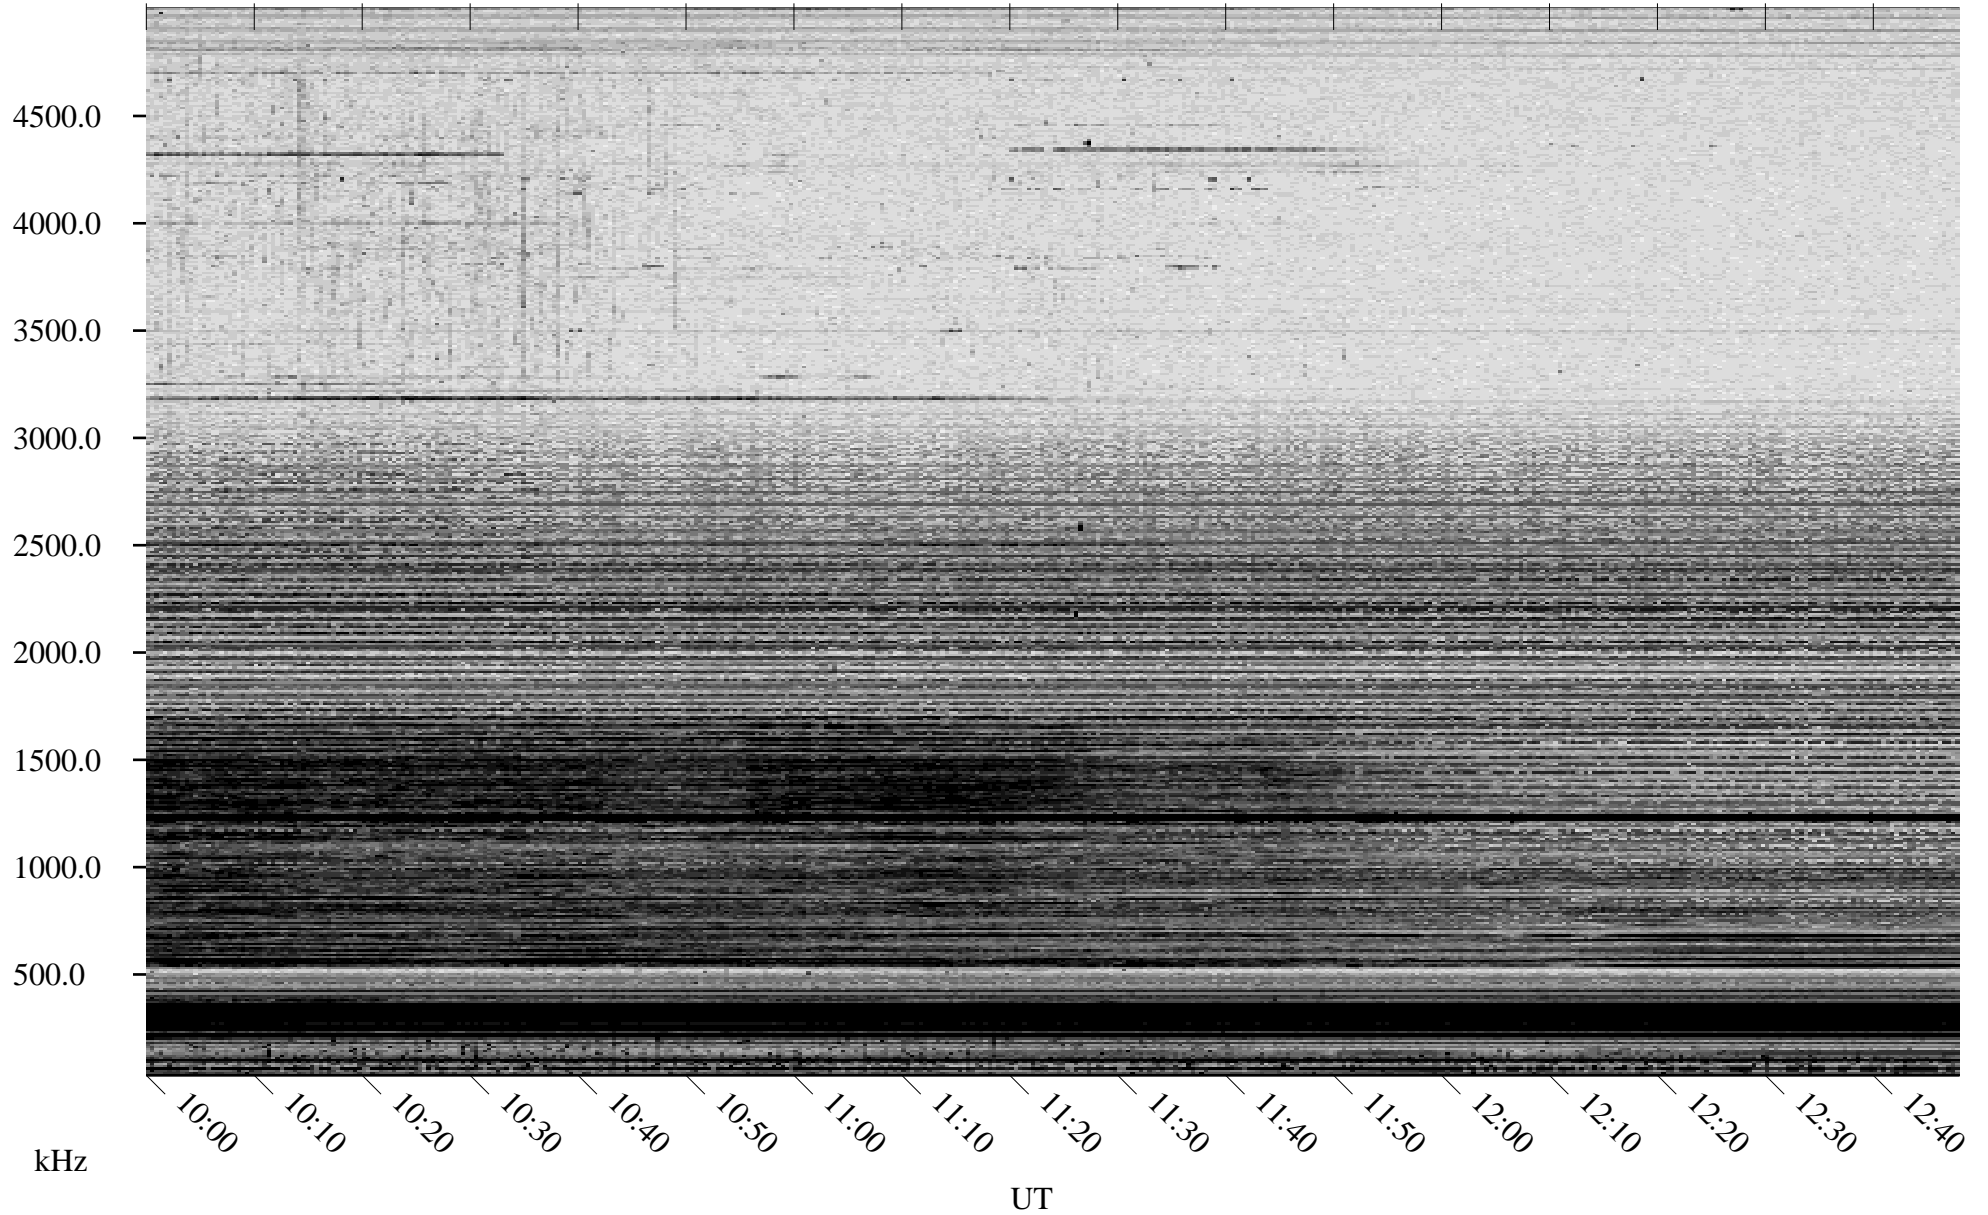

10/02/2005 Churchill, Manitoba

Linear Scale Black = 161 White = 15

ch052751.r00m max_12

Page 1

10/02/2005 Churchill, Manitoba

Linear Scale Black = 161 White = 15

ch052751.r00m max_12

Page 2

10/03/2005 Churchill, Manitoba

Linear Scale Black = 161 White = 15

ch052751.r00m max_12

Page 3

10/03/2005 Churchill, Manitoba

Linear Scale Black = 161 White = 15

ch052751.r00m max_12

Page 4

10/03/2005 Churchill, Manitoba

Linear Scale Black = 161 White = 15

ch052751.r00m max_12

Page 5

10/03/2005 Churchill, Manitoba

Linear Scale Black = 161 White = 15

ch052751.r00m max_12

Page 6

10/03/2005 Churchill, Manitoba

Linear Scale Black = 161 White = 15

ch052751.r00m max_12

Page 7

10/03/2005 Churchill, Manitoba

Linear Scale Black = 161 White = 15

ch052751.r00m max_12