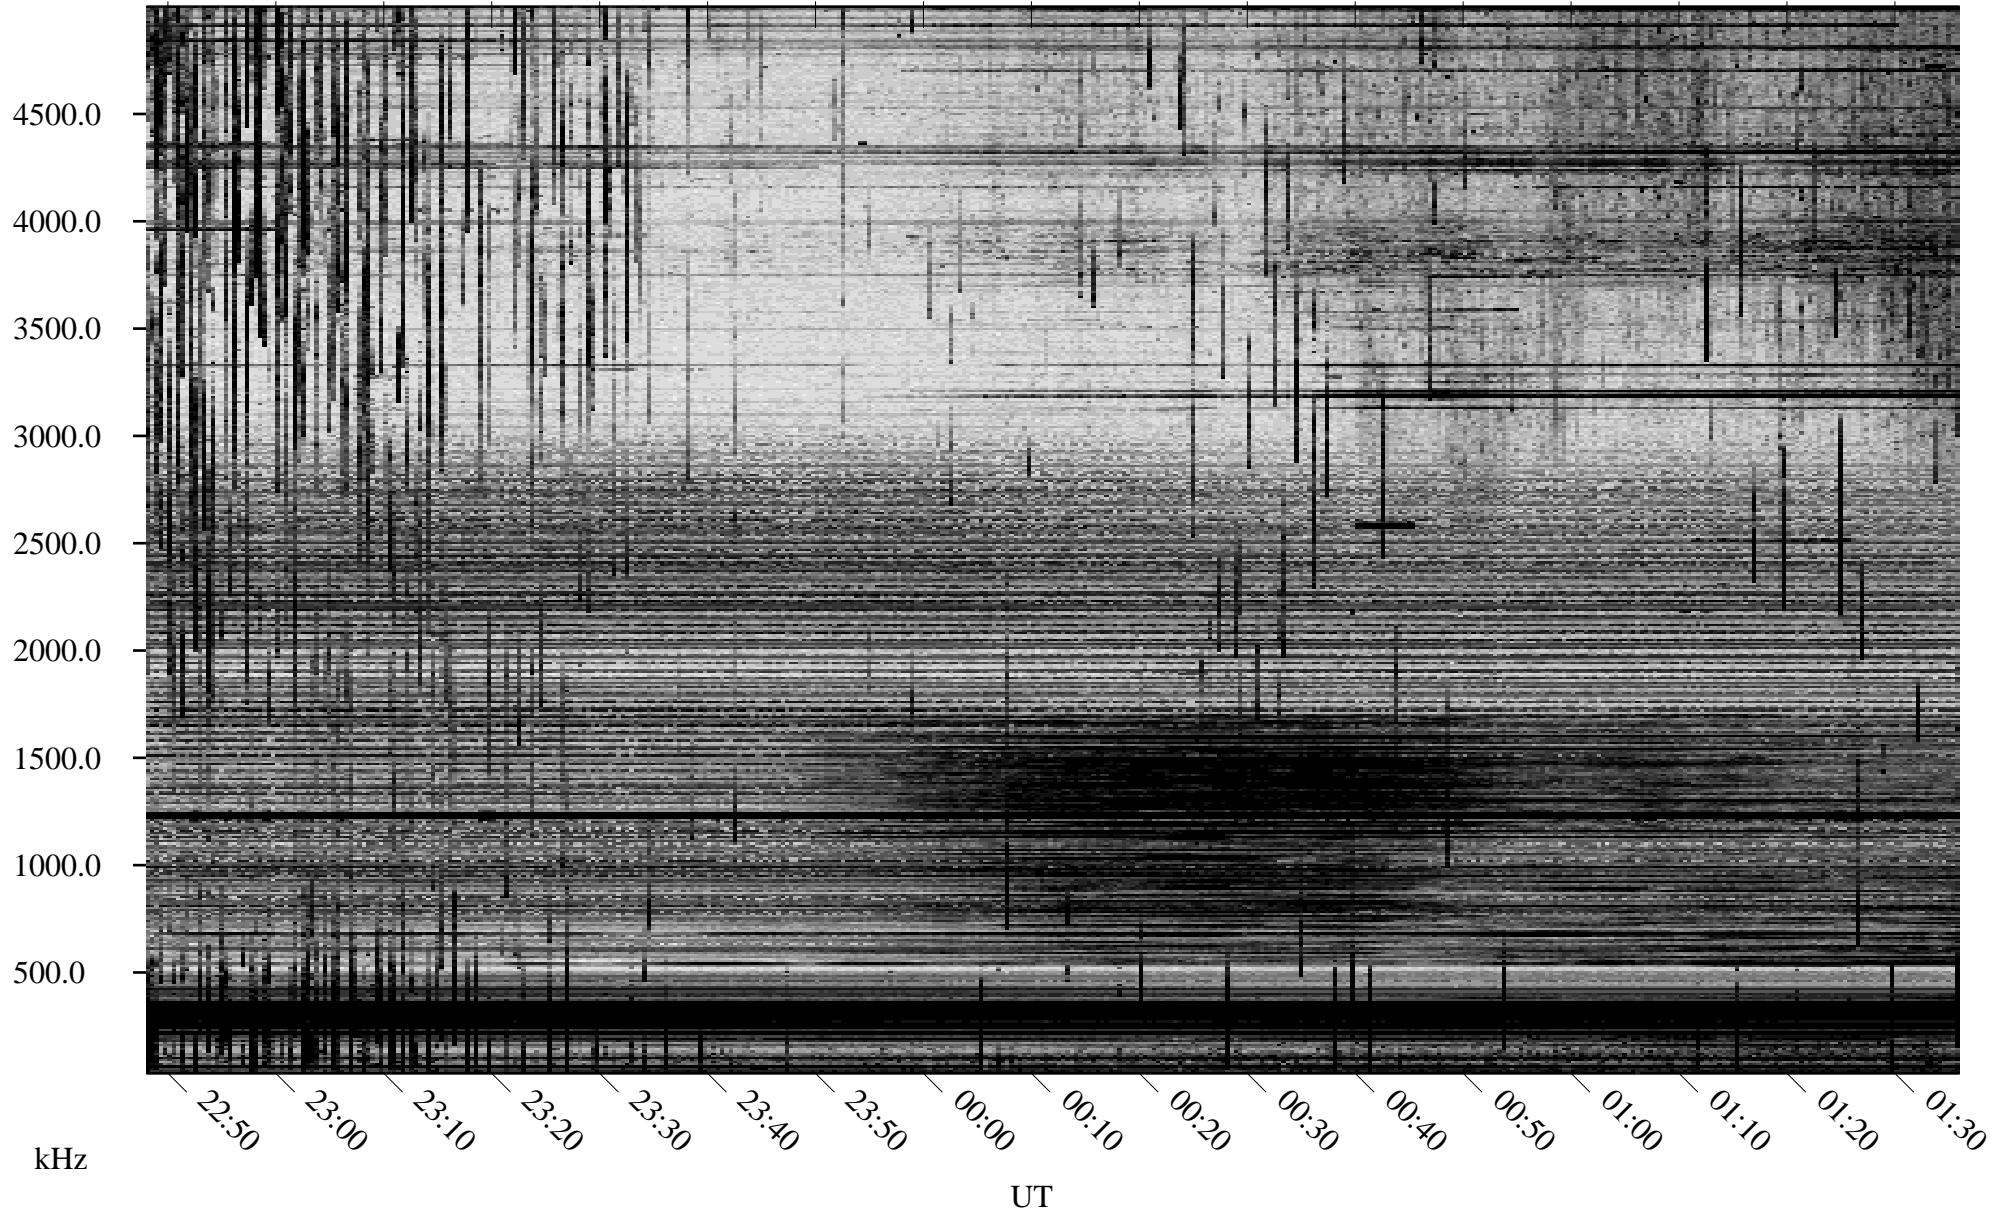

10/02/2005 Churchill, Manitoba

Linear Scale Black = 161 White = 15

ch052751.r00m max_12

Page 1

10/02/2005 Churchill, Manitoba

Linear Scale Black = 161 White = 15

ch052751.r00m max_12

Page 2

10/03/2005 Churchill, Manitoba

Linear Scale Black = 161 White = 15

ch052751.r00m max_12

Page 3

10/03/2005 Churchill, Manitoba

Linear Scale Black = 161 White = 15

ch052751.r00m max_12

Page 4

10/03/2005 Churchill, Manitoba

Linear Scale Black = 161 White = 15

ch052751.r00m max_12

Page 5

10/03/2005 Churchill, Manitoba

Linear Scale Black = 161 White = 15

ch052751.r00m max_12

Page 6

10/03/2005 Churchill, Manitoba

Linear Scale Black = 161 White = 15

ch052751.r00m max_12

Page 7

10/03/2005 Churchill, Manitoba

Linear Scale Black = 161 White = 15

ch052751.r00m max_12