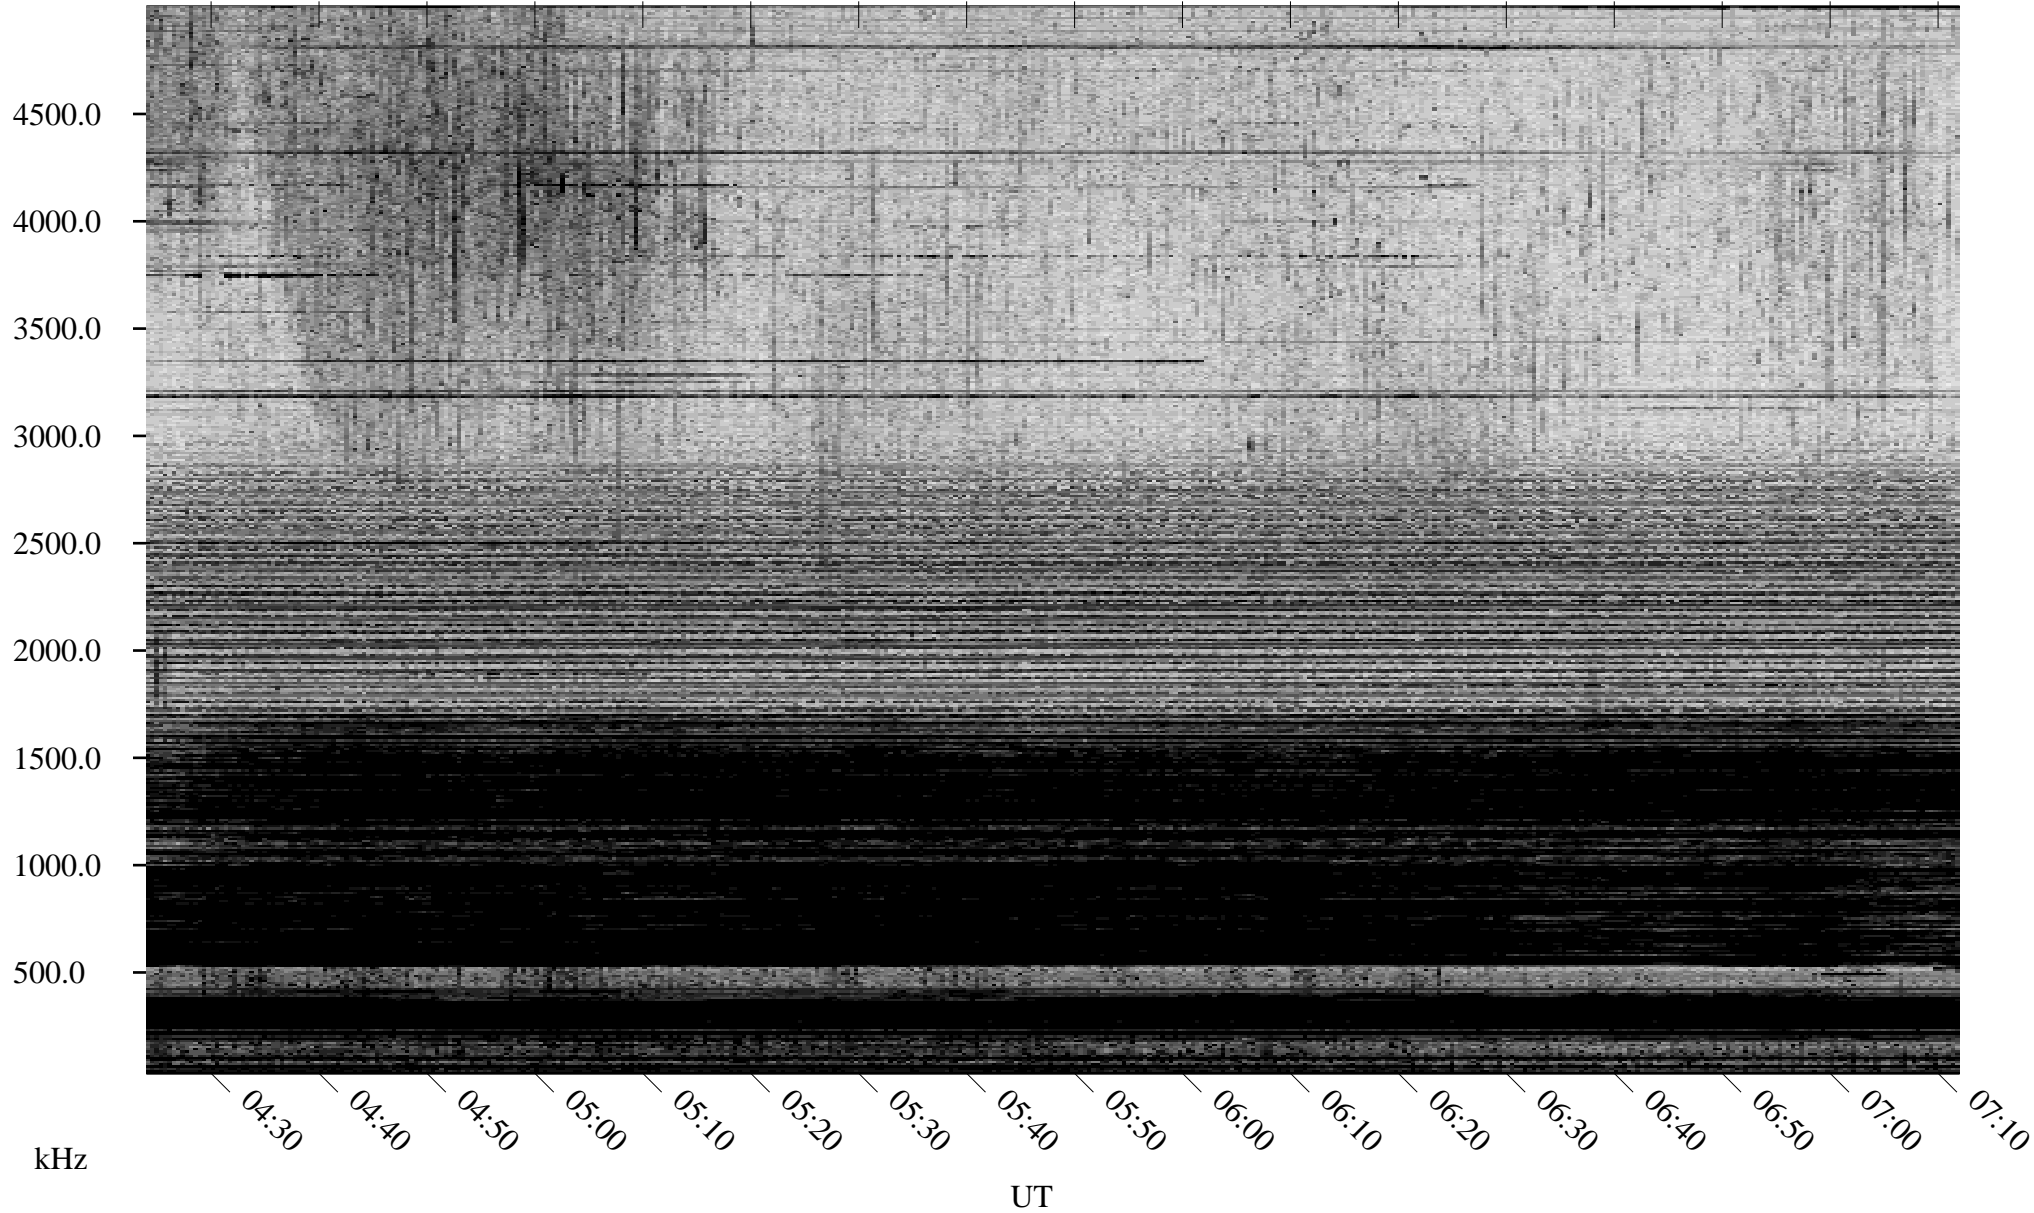

10/02/2005 Churchill, Manitoba

Linear Scale Black = 161 White = 15

ch052751.r00m max_12

Page 1

10/02/2005 Churchill, Manitoba

Linear Scale Black = 161 White = 15

ch052751.r00m max_12

Page 2

10/03/2005 Churchill, Manitoba

Linear Scale Black = 161 White = 15

ch052751.r00m max_12

Page 3

10/03/2005 Churchill, Manitoba

Linear Scale Black = 161 White = 15

ch052751.r00m max_12

Page 4

10/03/2005 Churchill, Manitoba

Linear Scale Black = 161 White = 15

ch052751.r00m max_12

Page 5

10/03/2005 Churchill, Manitoba

Linear Scale Black = 161 White = 15

ch052751.r00m max_12

Page 6

10/03/2005 Churchill, Manitoba

Linear Scale Black = 161 White = 15

ch052751.r00m max_12

Page 7

10/03/2005 Churchill, Manitoba

Linear Scale Black = 161 White = 15

ch052751.r00m max_12