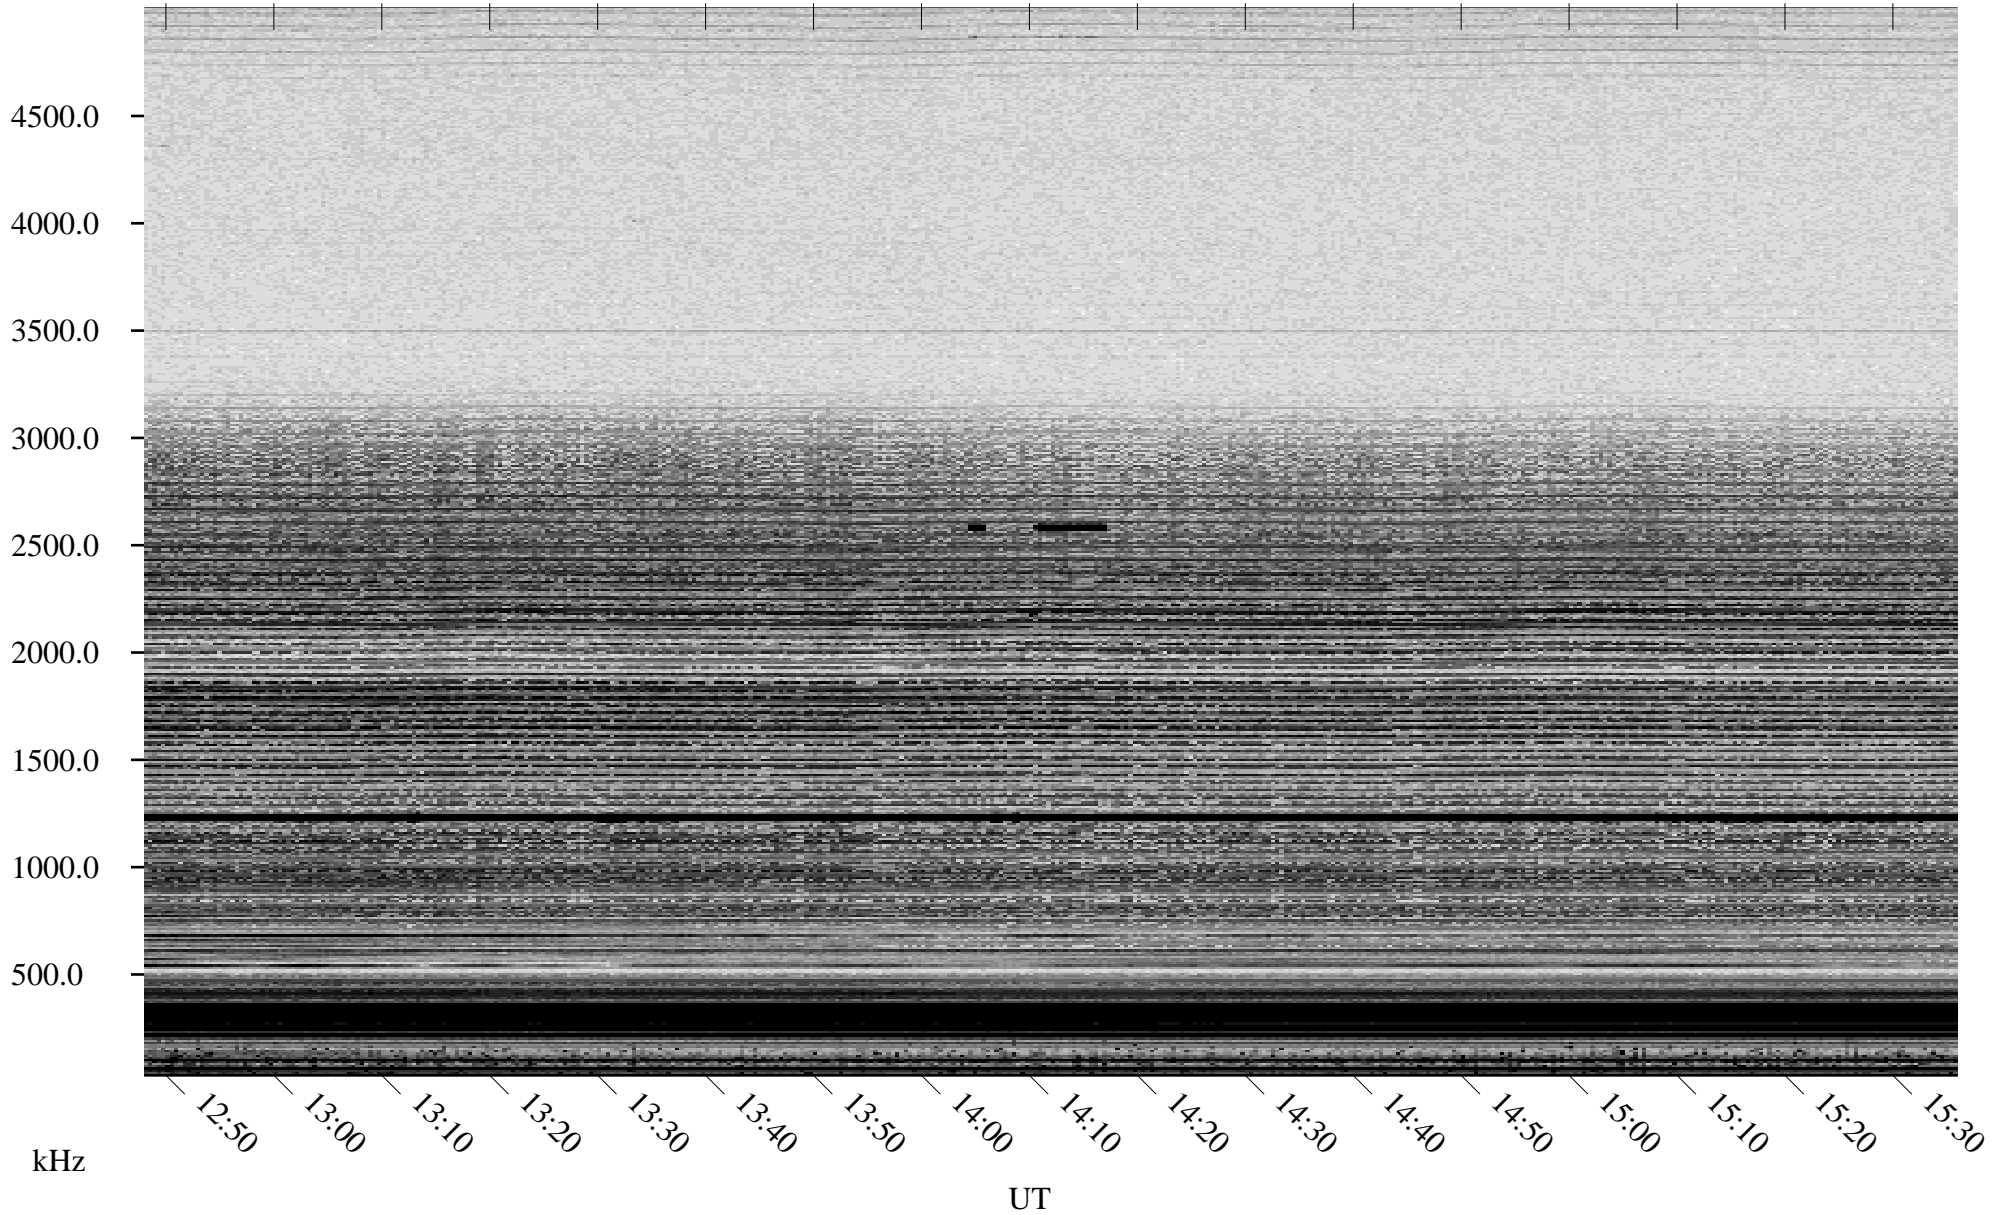

# 10/04/2005 Churchill, Manitoba

Linear Scale    Black = 161    White = 15

ch05276l.r00m max\_12

Page 5

# 10/04/2005 Churchill, Manitoba

Linear Scale    Black = 161    White = 15

ch05276l.r00m max\_12

Page 6

# 10/04/2005 Churchill, Manitoba

Linear Scale    Black = 161    White = 15

ch05276l.r00m max\_12

Page 7

# 10/04/2005 Churchill, Manitoba

Linear Scale    Black = 161    White = 15

ch05276l.r00m max\_12