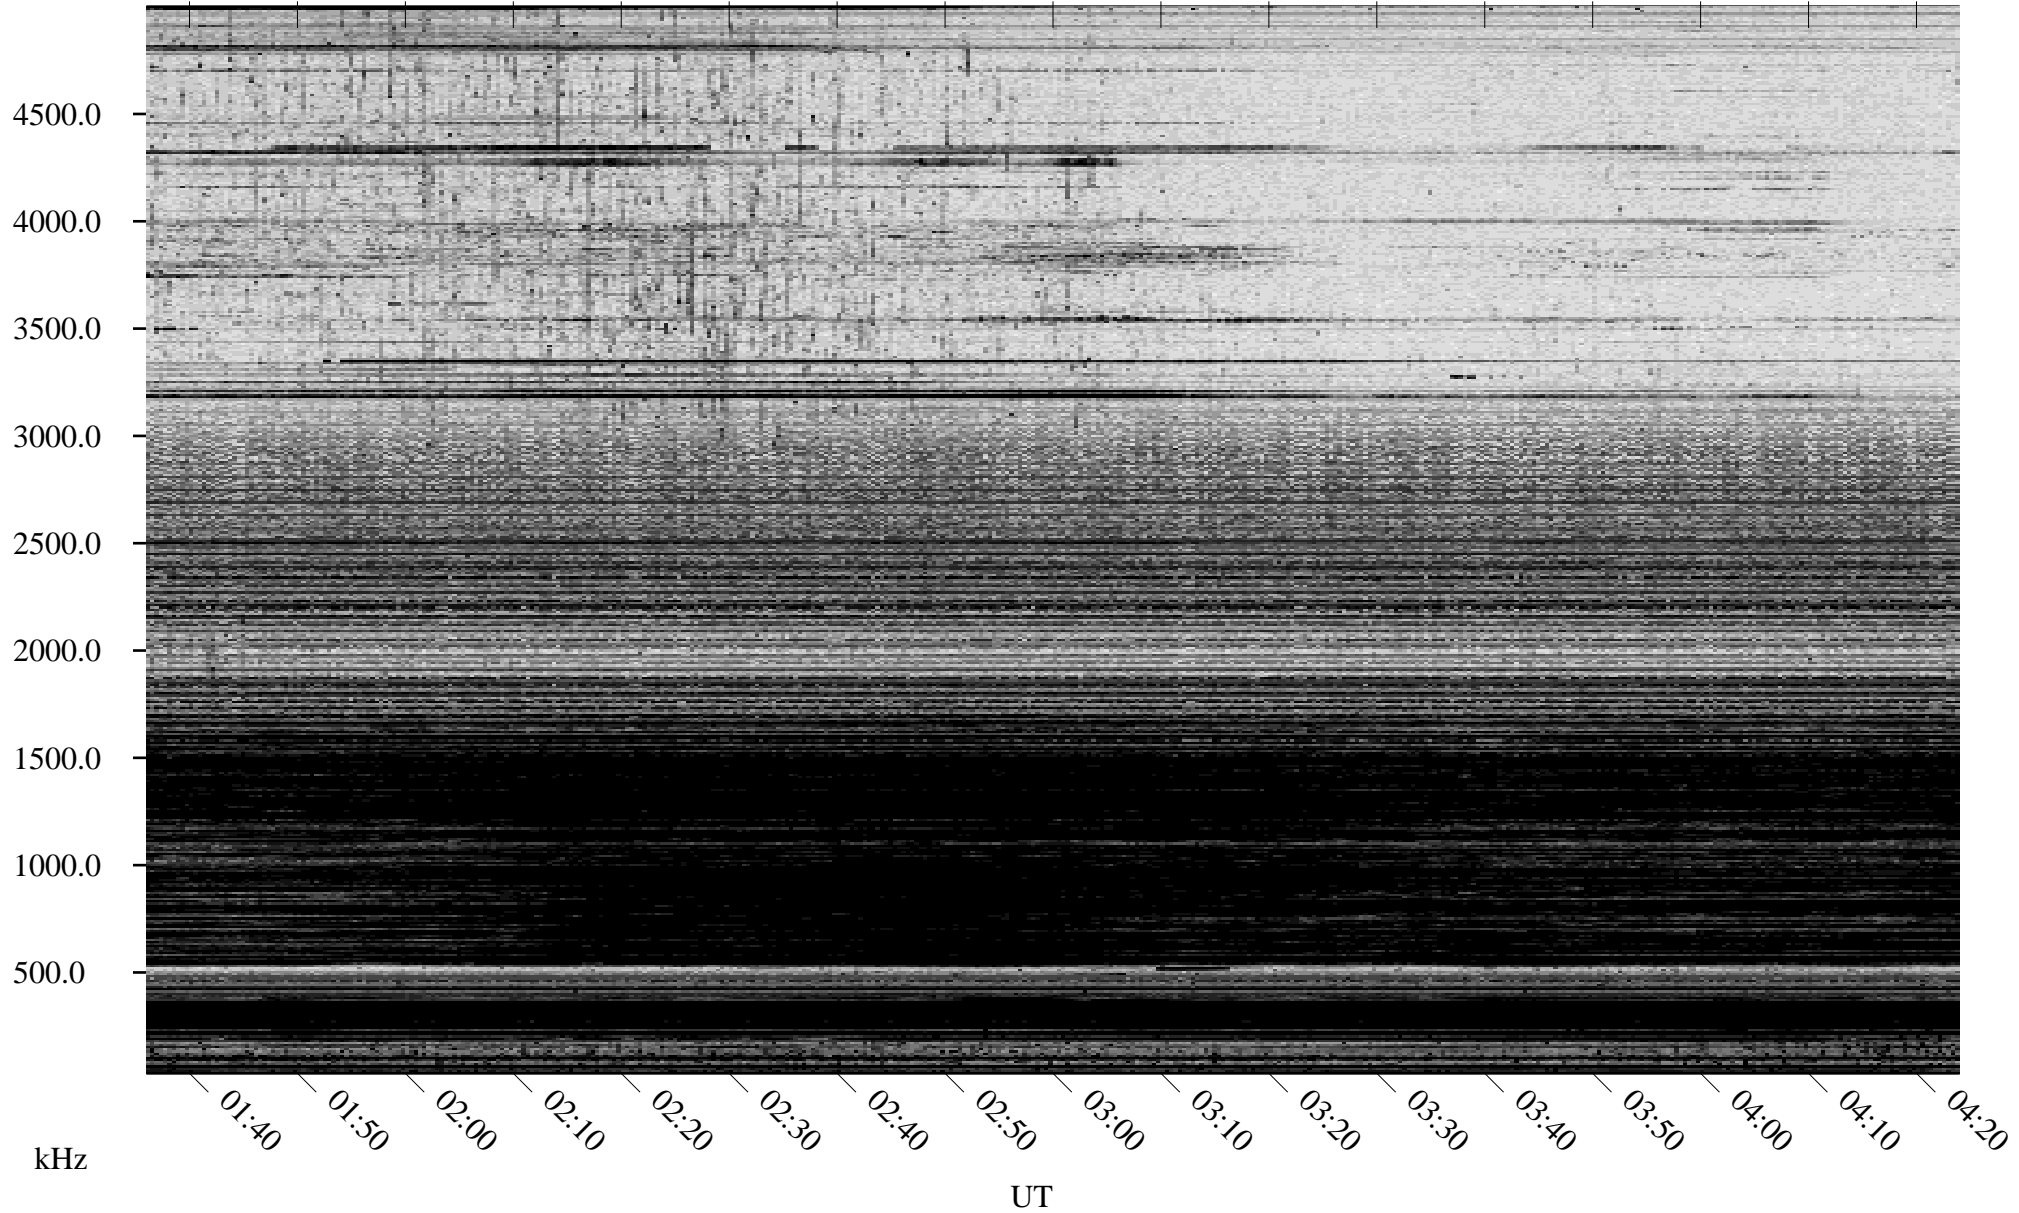

# 10/03/2005 Churchill, Manitoba

Linear Scale    Black = 161    White = 15

ch05276l.r00m max\_12

Page 1

# 10/03/2005 Churchill, Manitoba

Linear Scale    Black = 161    White = 15

ch05276l.r00m max\_12

Page 2

# 10/04/2005 Churchill, Manitoba

Linear Scale    Black = 161    White = 15

ch05276l.r00m max\_12

Page 3

# 10/04/2005 Churchill, Manitoba

Linear Scale    Black = 161    White = 15

ch05276l.r00m max\_12

Page 4