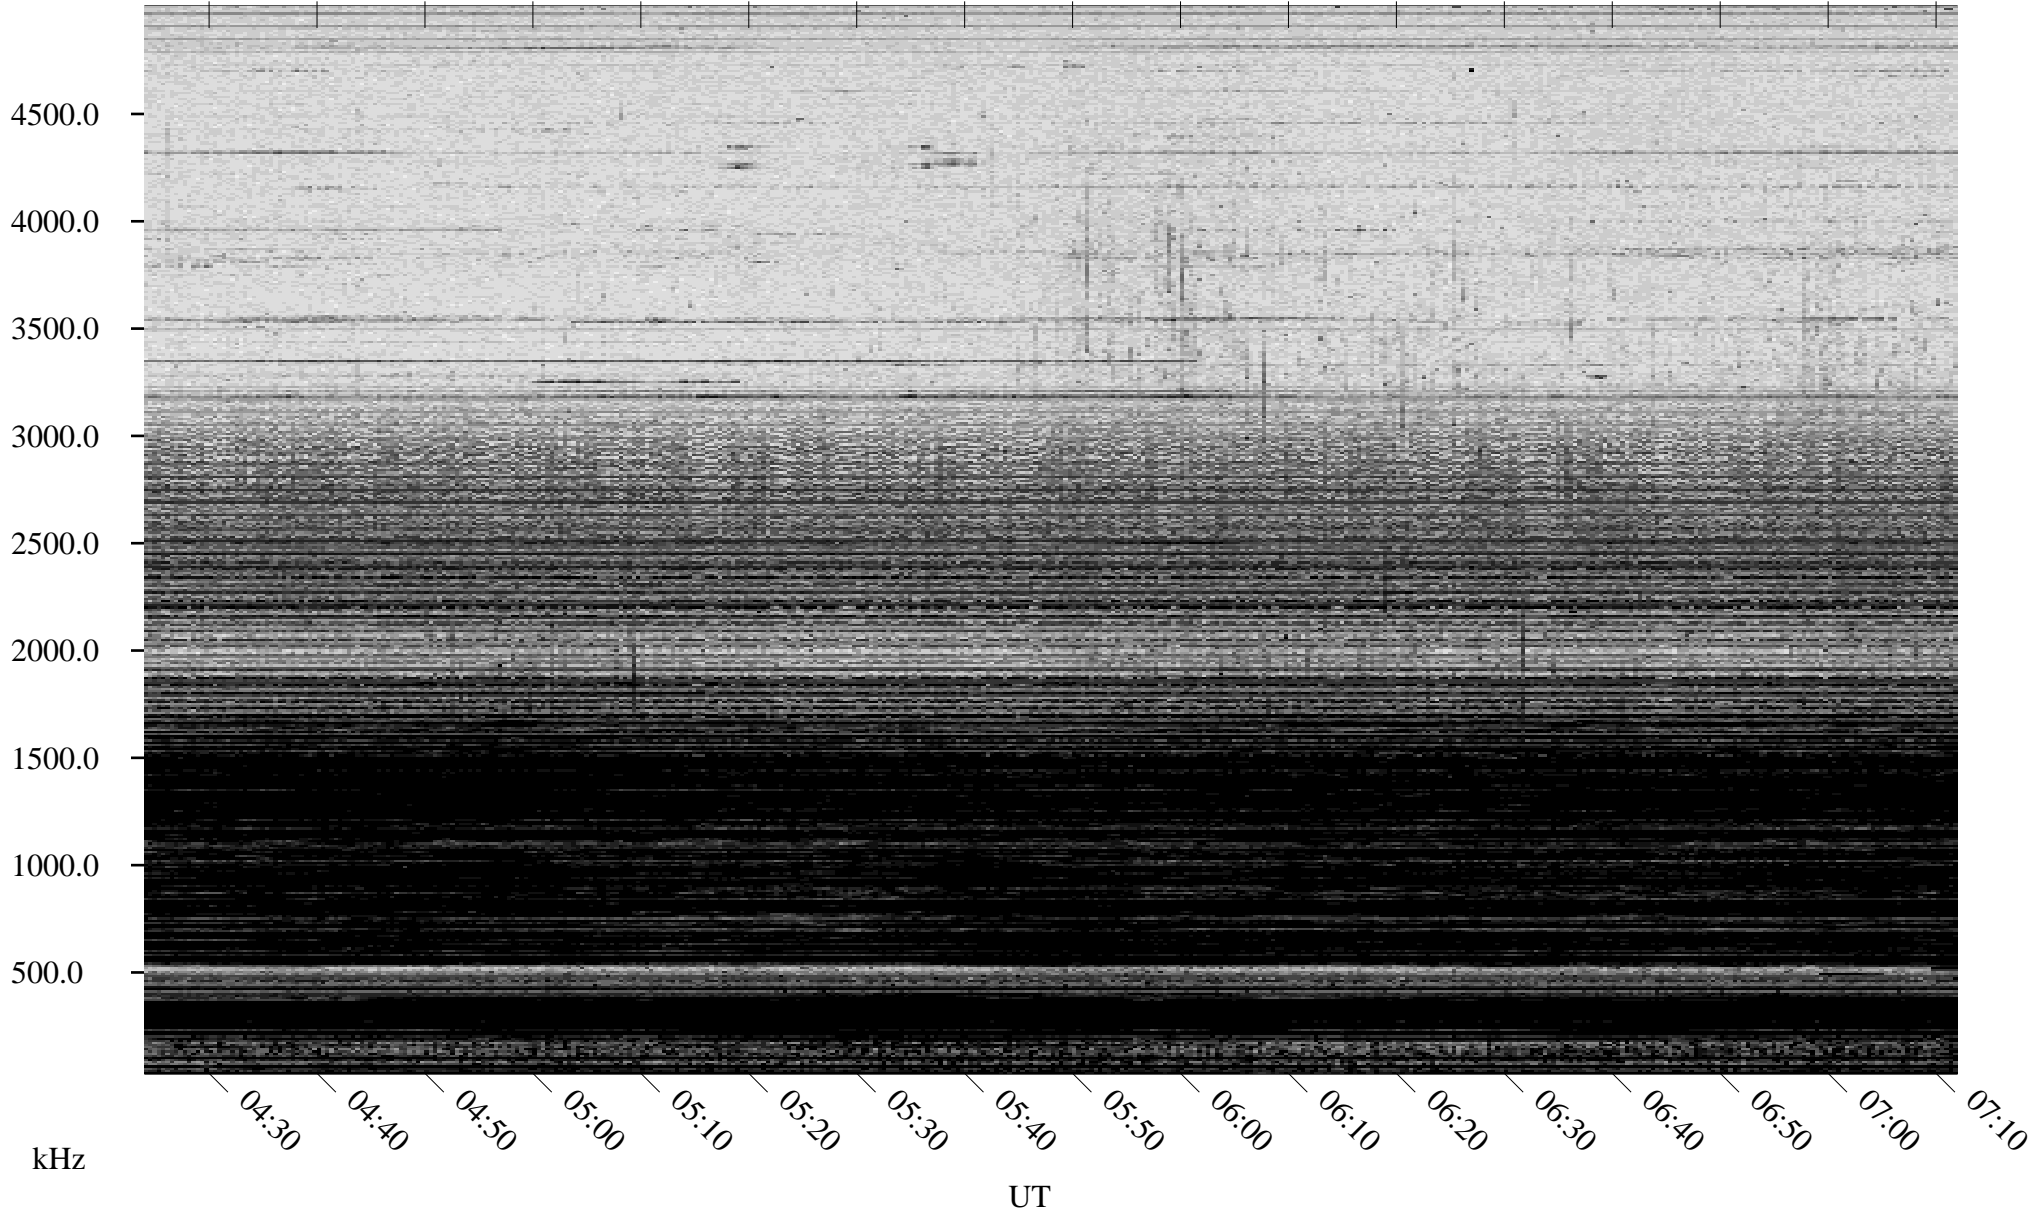

# 10/03/2005 Churchill, Manitoba

Linear Scale    Black = 161    White = 15

ch05276l.r00m max\_12

Page 1

# 10/03/2005 Churchill, Manitoba

Linear Scale    Black = 161    White = 15

ch05276l.r00m max\_12

Page 2

# 10/04/2005 Churchill, Manitoba

Linear Scale    Black = 161    White = 15

ch05276l.r00m max\_12

Page 3

# 10/04/2005 Churchill, Manitoba

Linear Scale    Black = 161    White = 15

ch05276l.r00m max\_12

Page 4