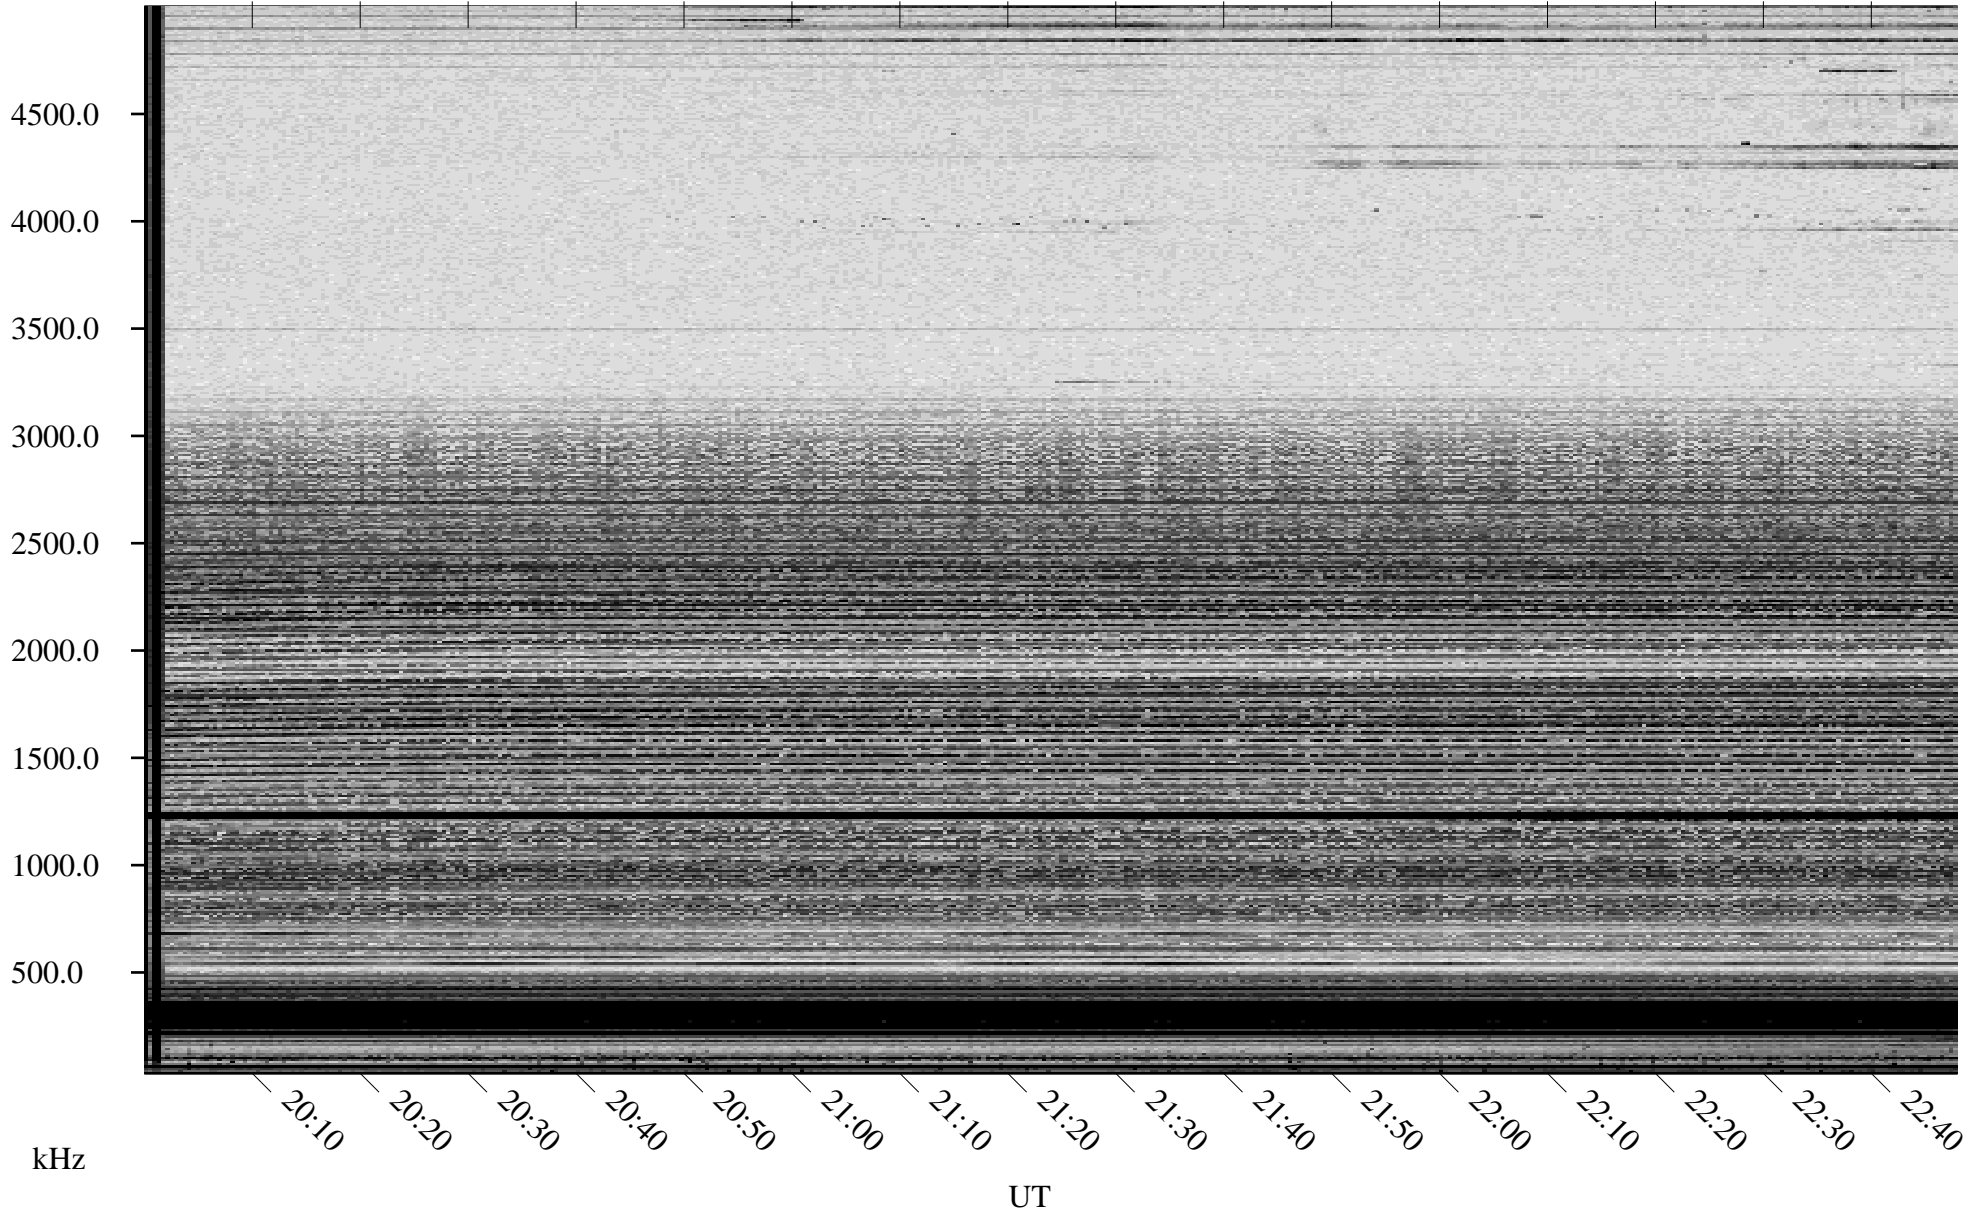

# 10/03/2005 Churchill, Manitoba

Linear Scale    Black = 161    White = 15

ch05276l.r00m max\_12

Page 1

# 10/03/2005 Churchill, Manitoba

Linear Scale    Black = 161    White = 15

ch05276l.r00m max\_12

Page 2

# 10/04/2005 Churchill, Manitoba

Linear Scale    Black = 161    White = 15

ch05276l.r00m max\_12

Page 3

# 10/04/2005 Churchill, Manitoba

Linear Scale    Black = 161    White = 15

ch05276l.r00m max\_12

Page 4