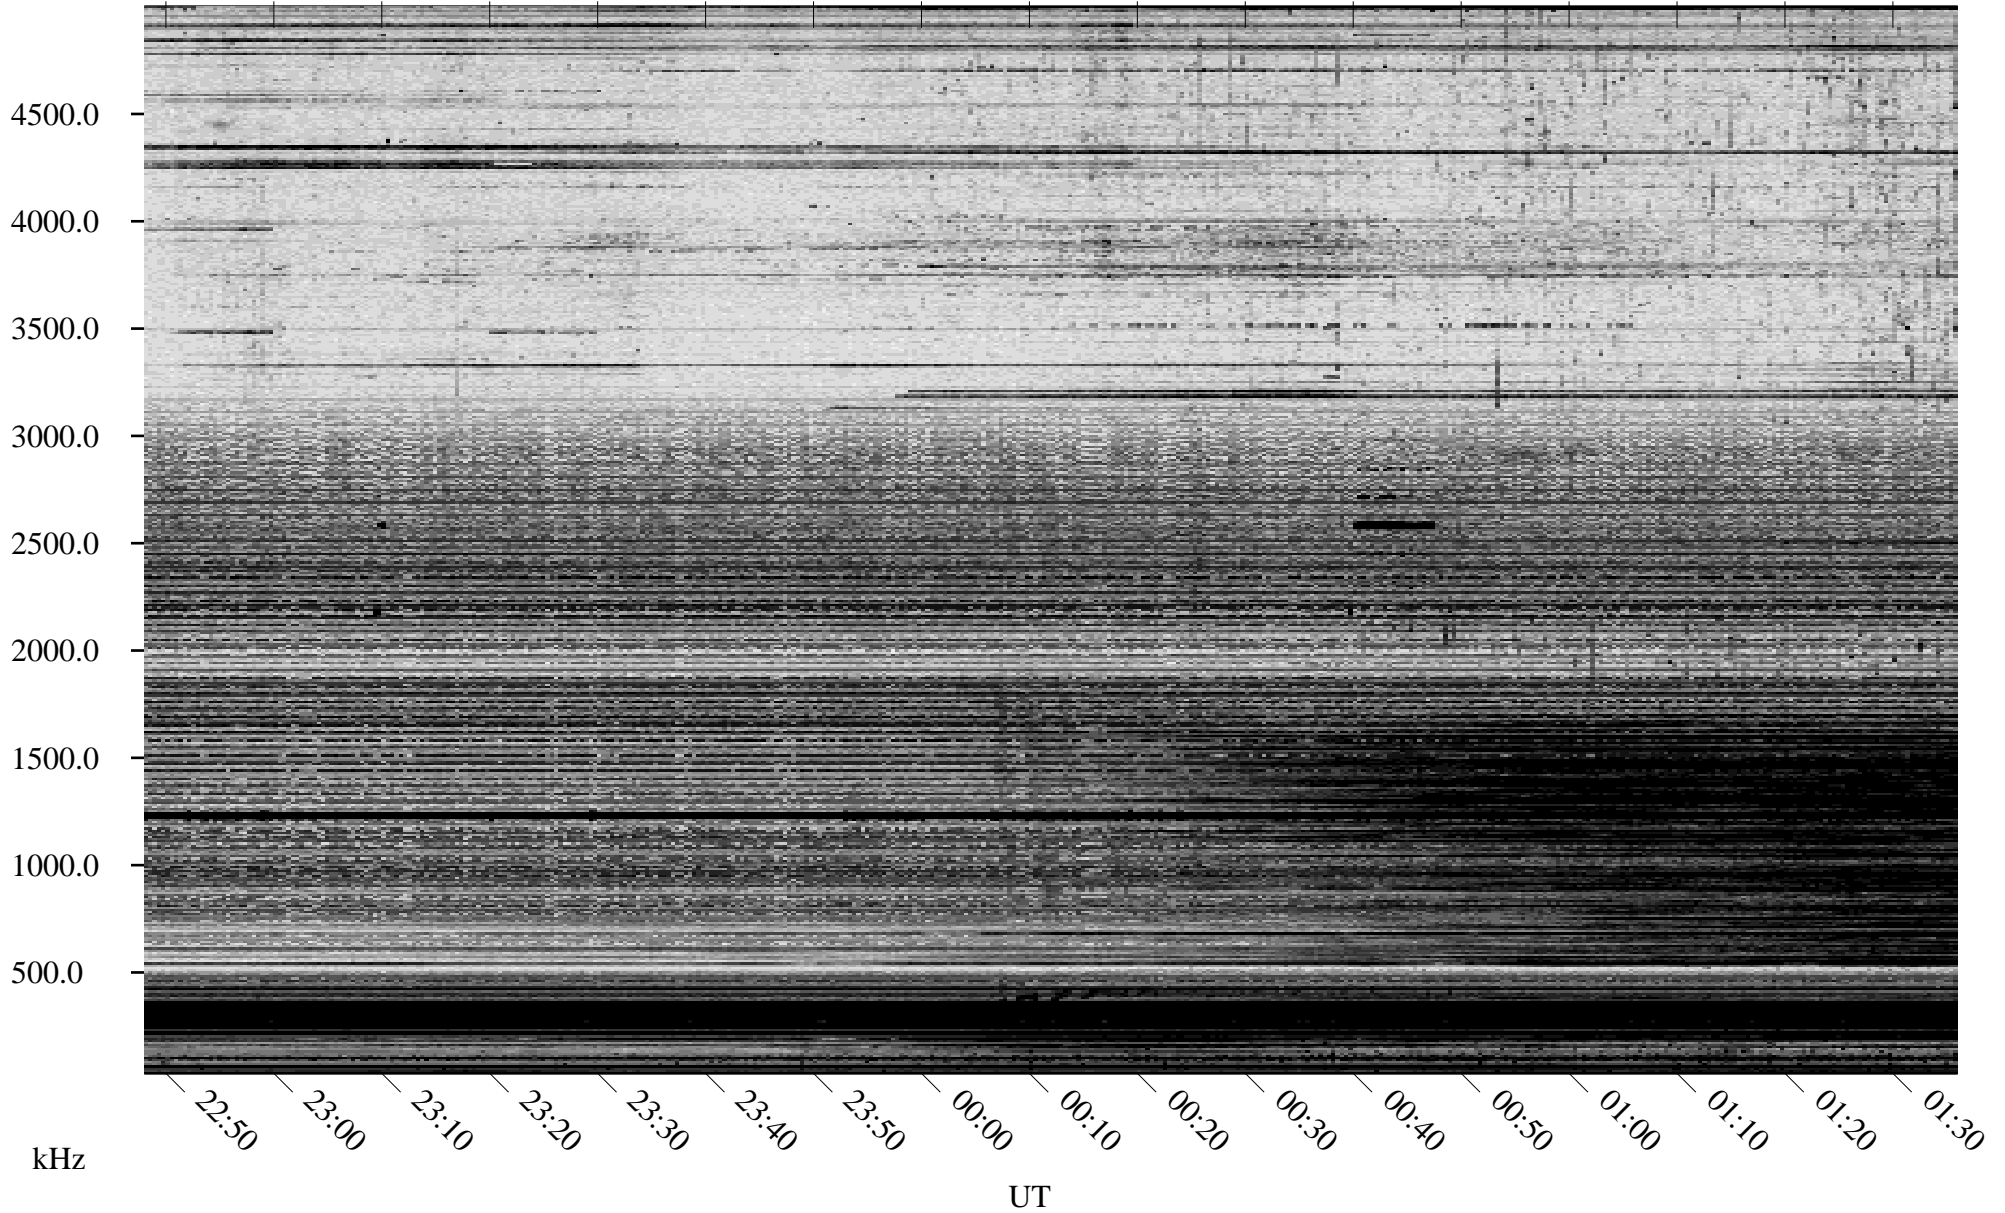

# 10/03/2005 Churchill, Manitoba

Linear Scale    Black = 161    White = 15

ch05276l.r00m max\_12

Page 1

# 10/03/2005 Churchill, Manitoba

Linear Scale    Black = 161    White = 15

ch05276l.r00m max\_12

Page 2

# 10/04/2005 Churchill, Manitoba

Linear Scale    Black = 161    White = 15

ch05276l.r00m max\_12

Page 3

# 10/04/2005 Churchill, Manitoba

Linear Scale    Black = 161    White = 15

ch05276l.r00m max\_12

Page 4