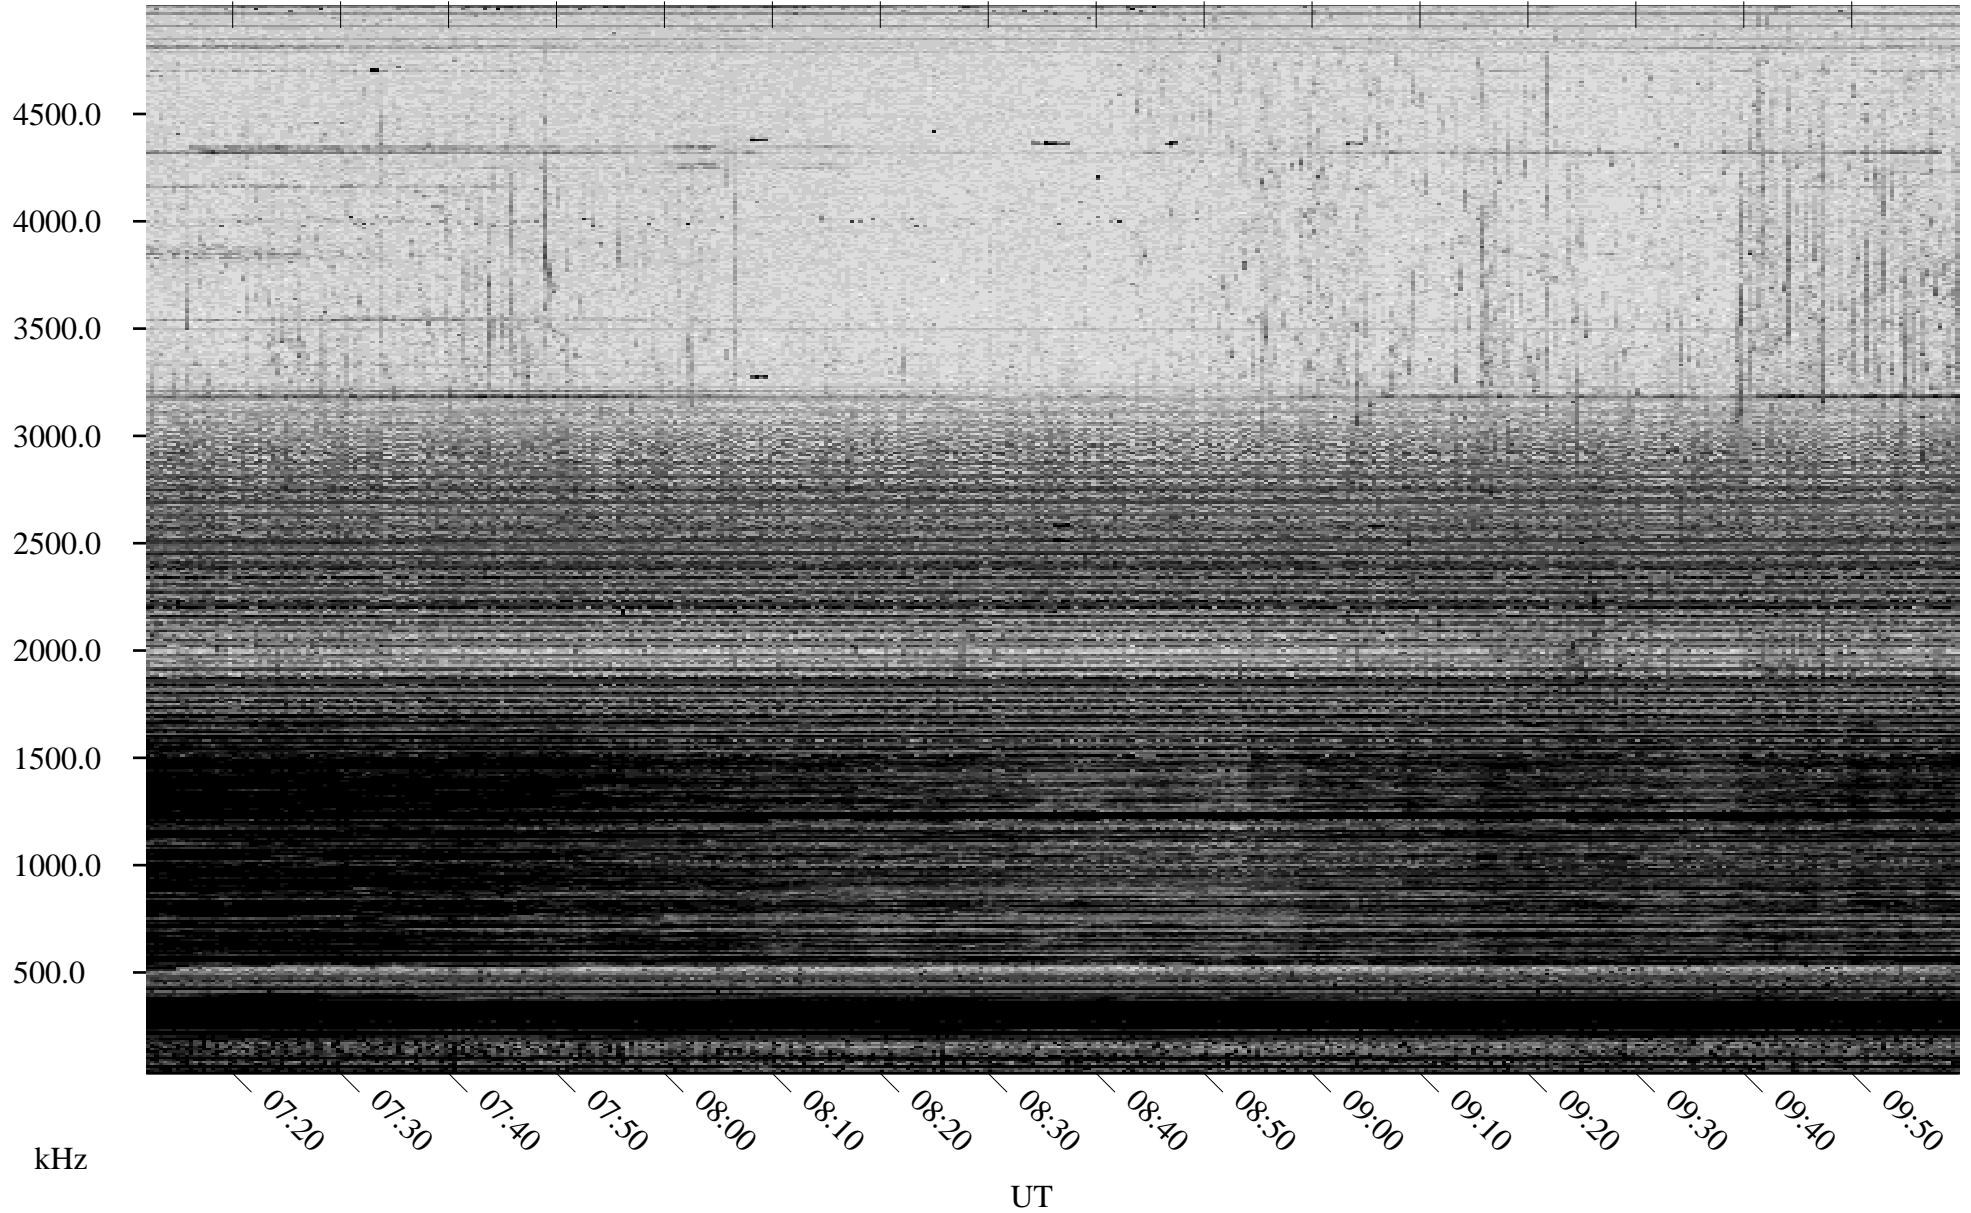

# 10/04/2005 Churchill, Manitoba

Linear Scale    Black = 161    White = 15

ch05276l.r00m max\_12

Page 3

# 10/04/2005 Churchill, Manitoba

Linear Scale    Black = 161    White = 15

ch05276l.r00m max\_12

Page 4

# 10/04/2005 Churchill, Manitoba

Linear Scale    Black = 161    White = 15

ch05276l.r00m max\_12

Page 5

# 10/04/2005 Churchill, Manitoba

Linear Scale    Black = 161    White = 15

ch05276l.r00m max\_12

Page 6