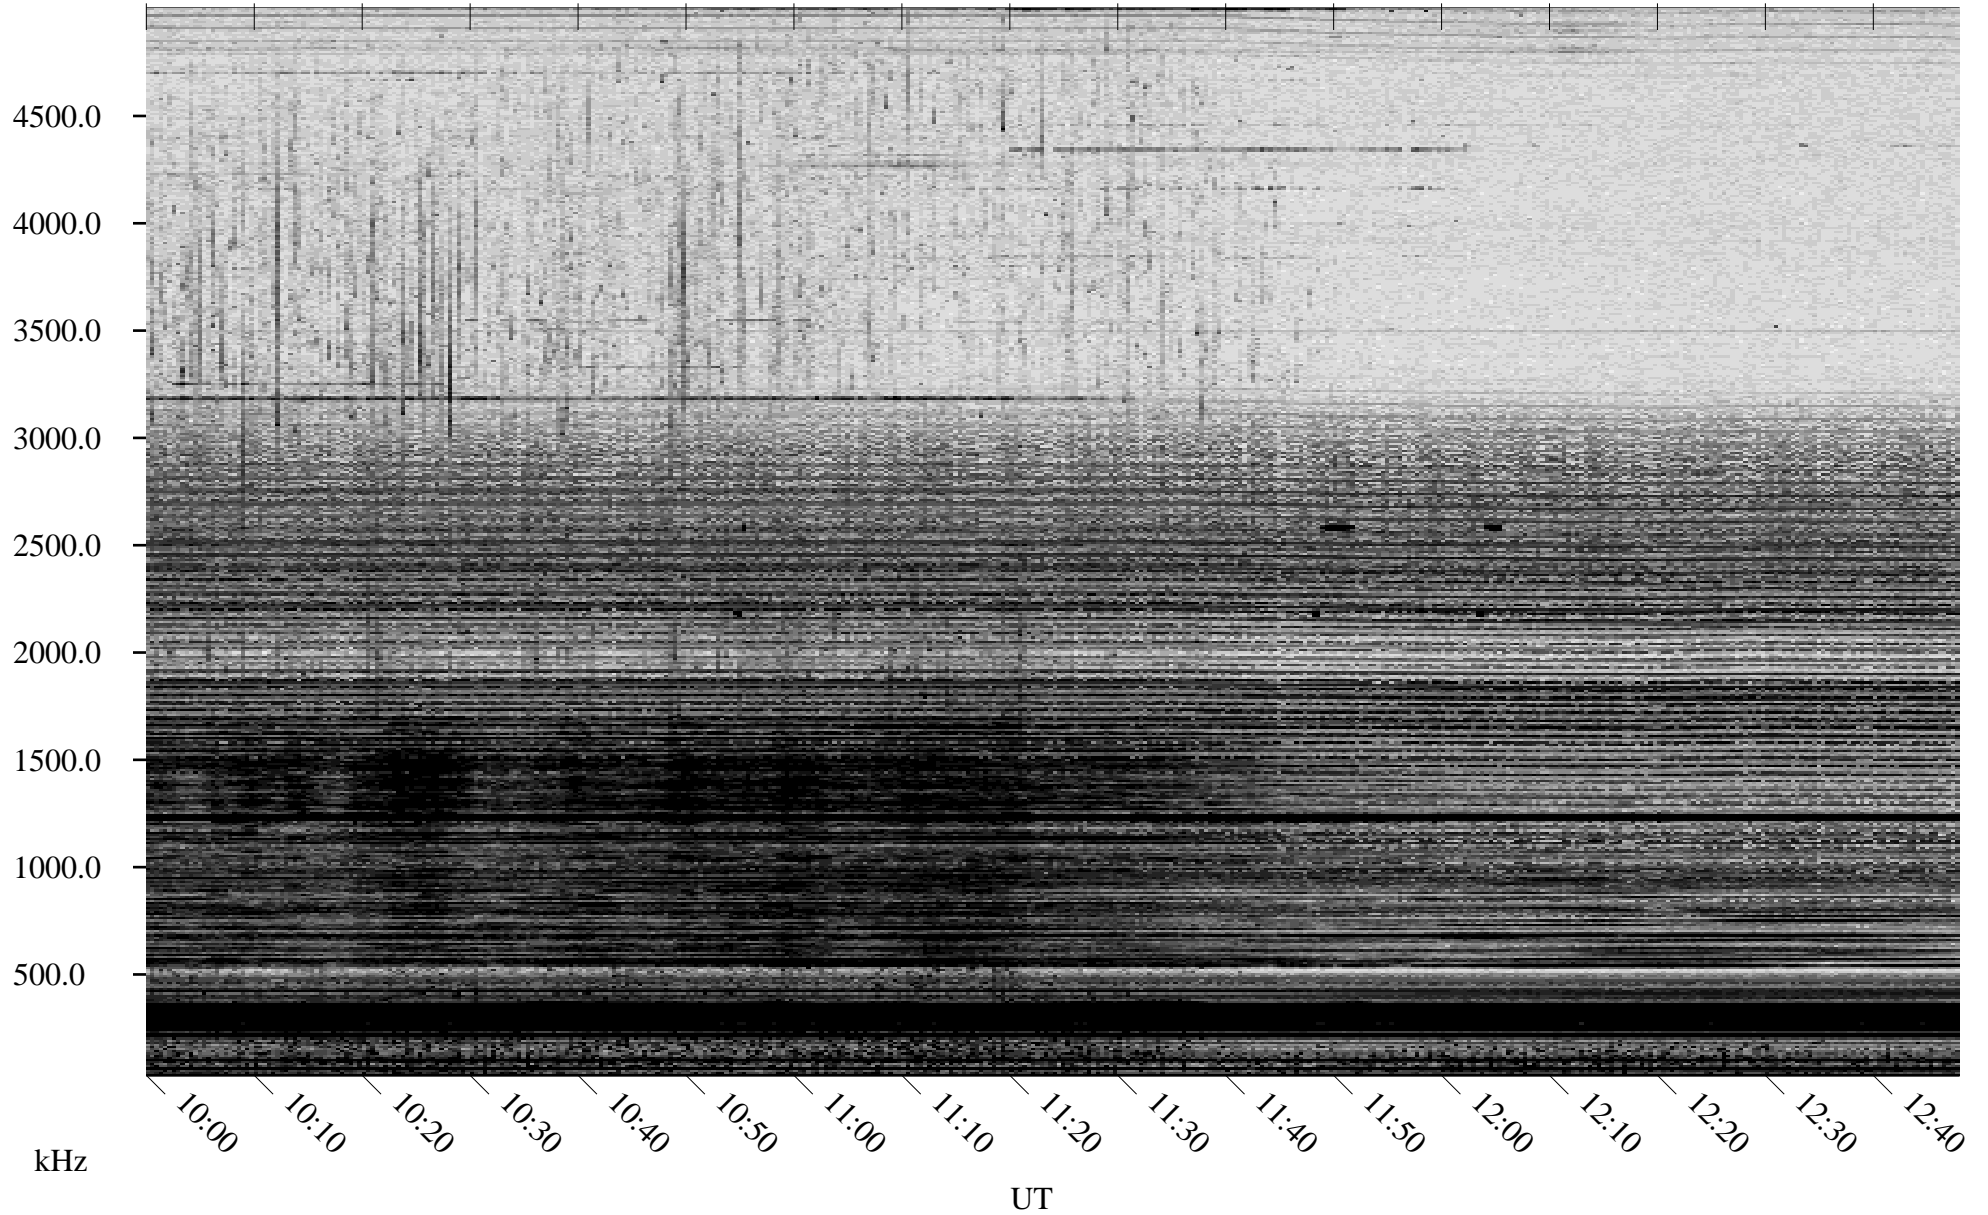

# 10/04/2005 Churchill, Manitoba

Linear Scale    Black = 161    White = 15

ch05276l.r00m max\_12

Page 5

# 10/04/2005 Churchill, Manitoba

Linear Scale    Black = 161    White = 15

ch05276l.r00m max\_12

Page 6

# 10/04/2005 Churchill, Manitoba

Linear Scale    Black = 161    White = 15

ch05276l.r00m max\_12

Page 7

# 10/04/2005 Churchill, Manitoba

Linear Scale    Black = 161    White = 15

ch05276l.r00m max\_12