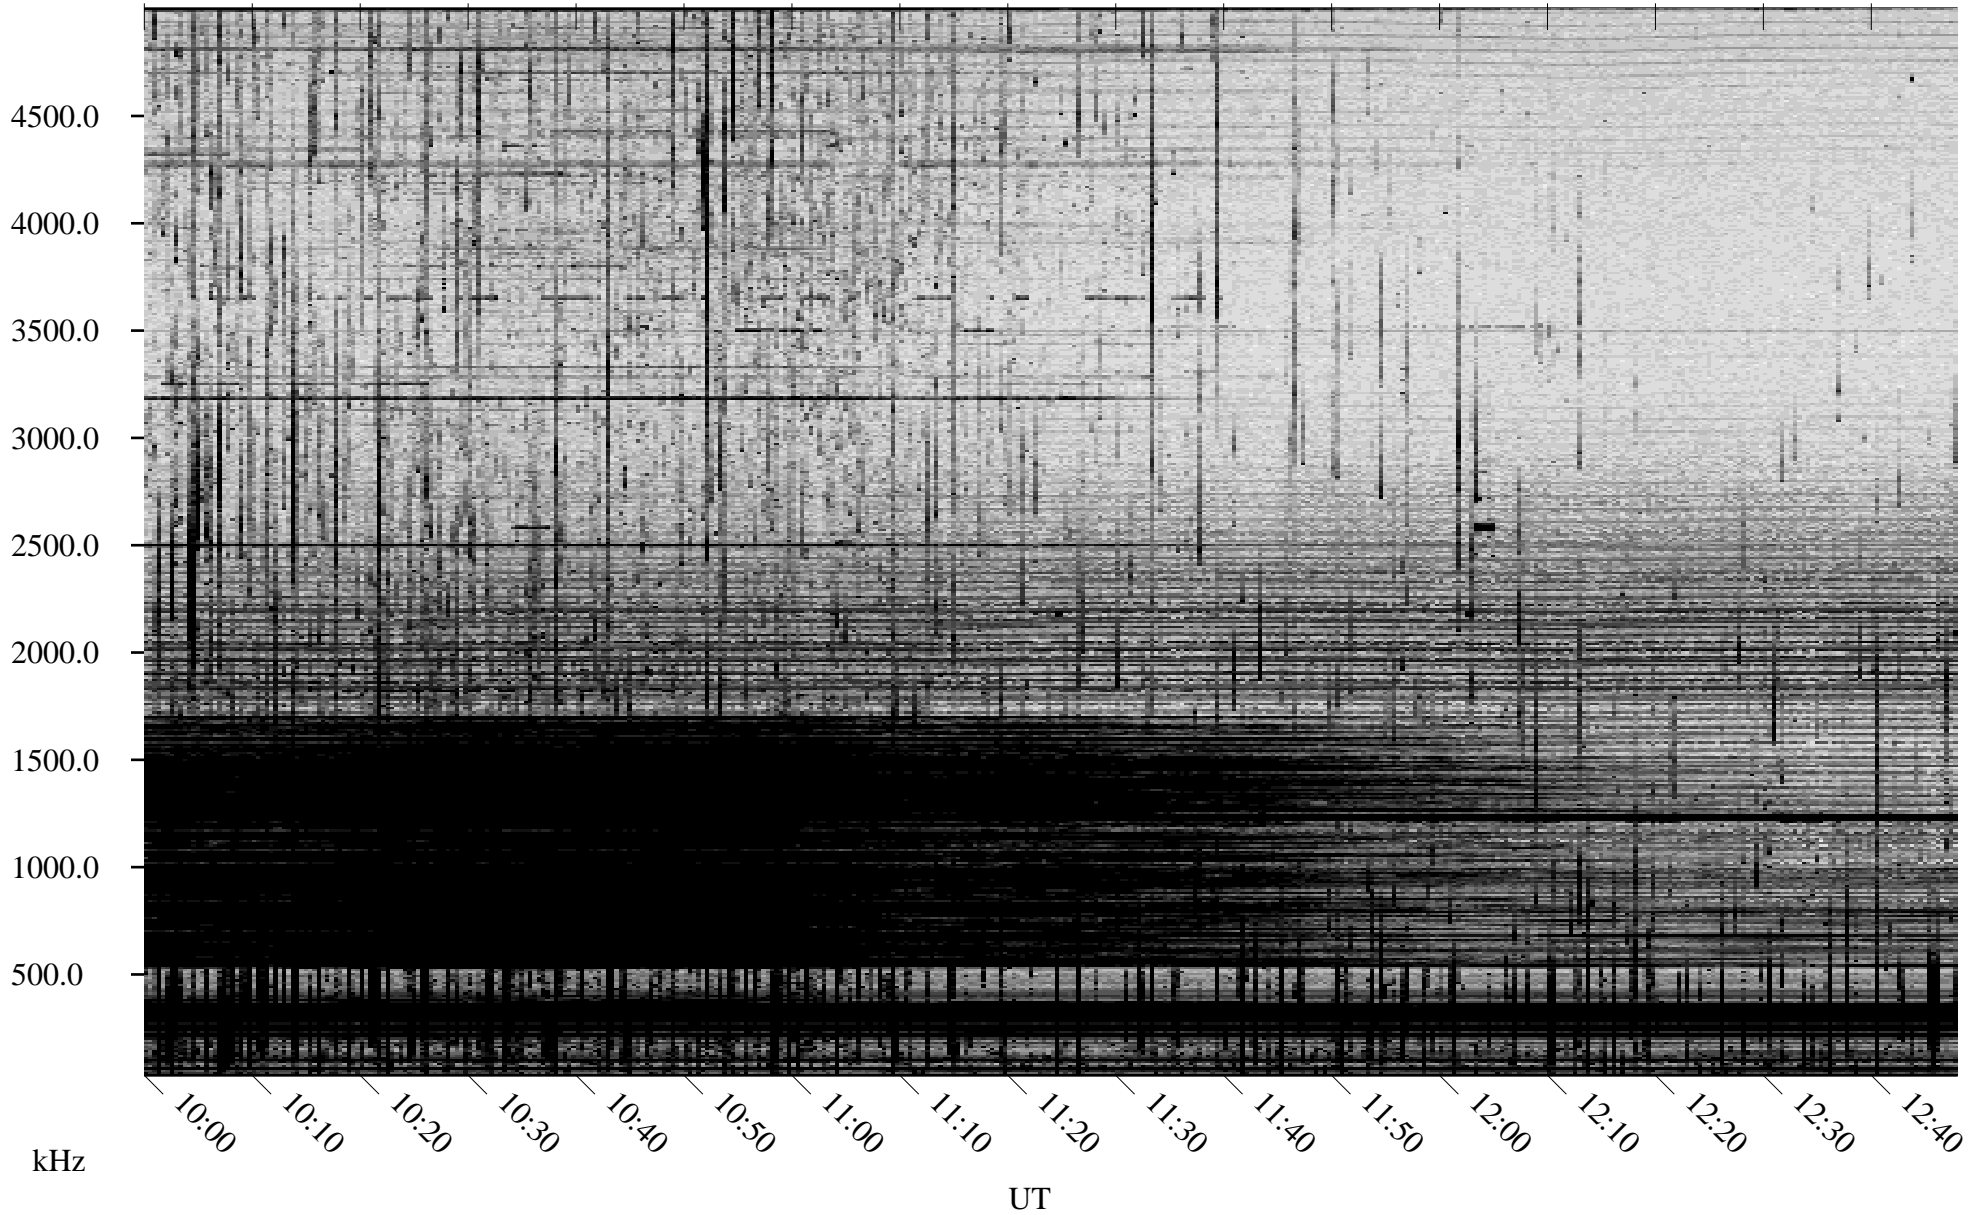

10/04/2005 Churchill, Manitoba

Linear Scale Black = 161 White = 15

ch052771.r00m max_12

Page 1

10/04/2005 Churchill, Manitoba

Linear Scale Black = 161 White = 15

ch052771.r00m max_12

Page 2

10/05/2005 Churchill, Manitoba

Linear Scale Black = 161 White = 15

ch052771.r00m max_12

Page 3

10/05/2005 Churchill, Manitoba

Linear Scale Black = 161 White = 15

ch052771.r00m max_12

Page 4

10/05/2005 Churchill, Manitoba

Linear Scale Black = 161 White = 15

ch052771.r00m max_12

Page 5

10/05/2005 Churchill, Manitoba

Linear Scale Black = 161 White = 15

ch052771.r00m max_12

Page 6

10/05/2005 Churchill, Manitoba

Linear Scale Black = 161 White = 15

ch052771l.r00m max_12

Page 7

10/05/2005 Churchill, Manitoba

Linear Scale Black = 161 White = 15

ch052771l.r00m max_12

Page 8