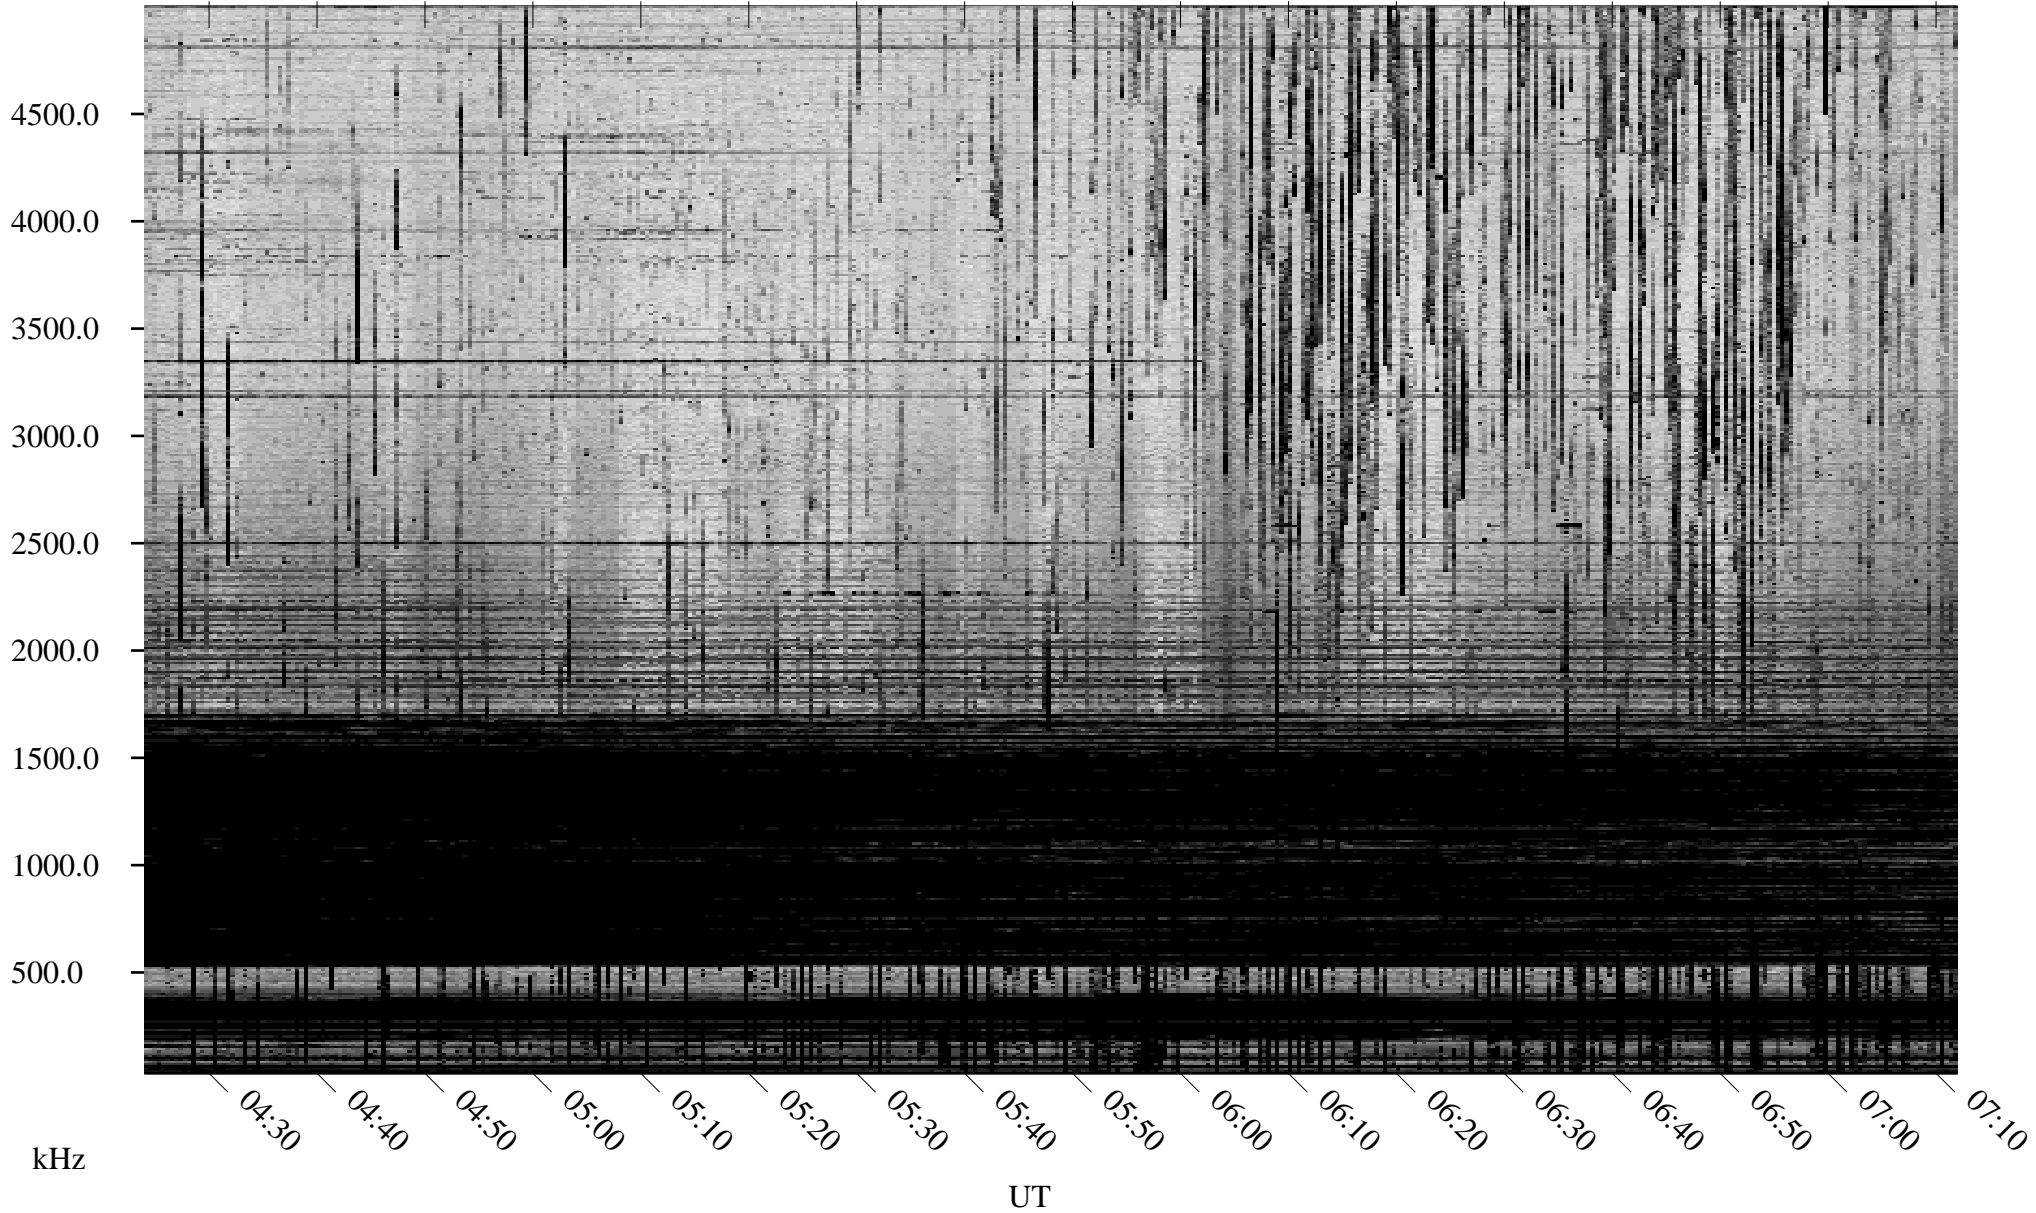

10/04/2005 Churchill, Manitoba

Linear Scale Black = 161 White = 15

ch052771.r00m max_12

Page 1

10/04/2005 Churchill, Manitoba

Linear Scale Black = 161 White = 15

ch052771.r00m max_12

Page 2

10/05/2005 Churchill, Manitoba

Linear Scale Black = 161 White = 15

ch052771.r00m max_12

Page 3

10/05/2005 Churchill, Manitoba

Linear Scale Black = 161 White = 15

ch052771.r00m max_12

Page 4

10/05/2005 Churchill, Manitoba

Linear Scale Black = 161 White = 15

ch052771.r00m max_12

Page 5

10/05/2005 Churchill, Manitoba

Linear Scale Black = 161 White = 15

ch052771.r00m max_12

Page 6

10/05/2005 Churchill, Manitoba

Linear Scale Black = 161 White = 15

ch052771l.r00m max_12

Page 7

10/05/2005 Churchill, Manitoba

Linear Scale Black = 161 White = 15

ch052771l.r00m max_12

Page 8