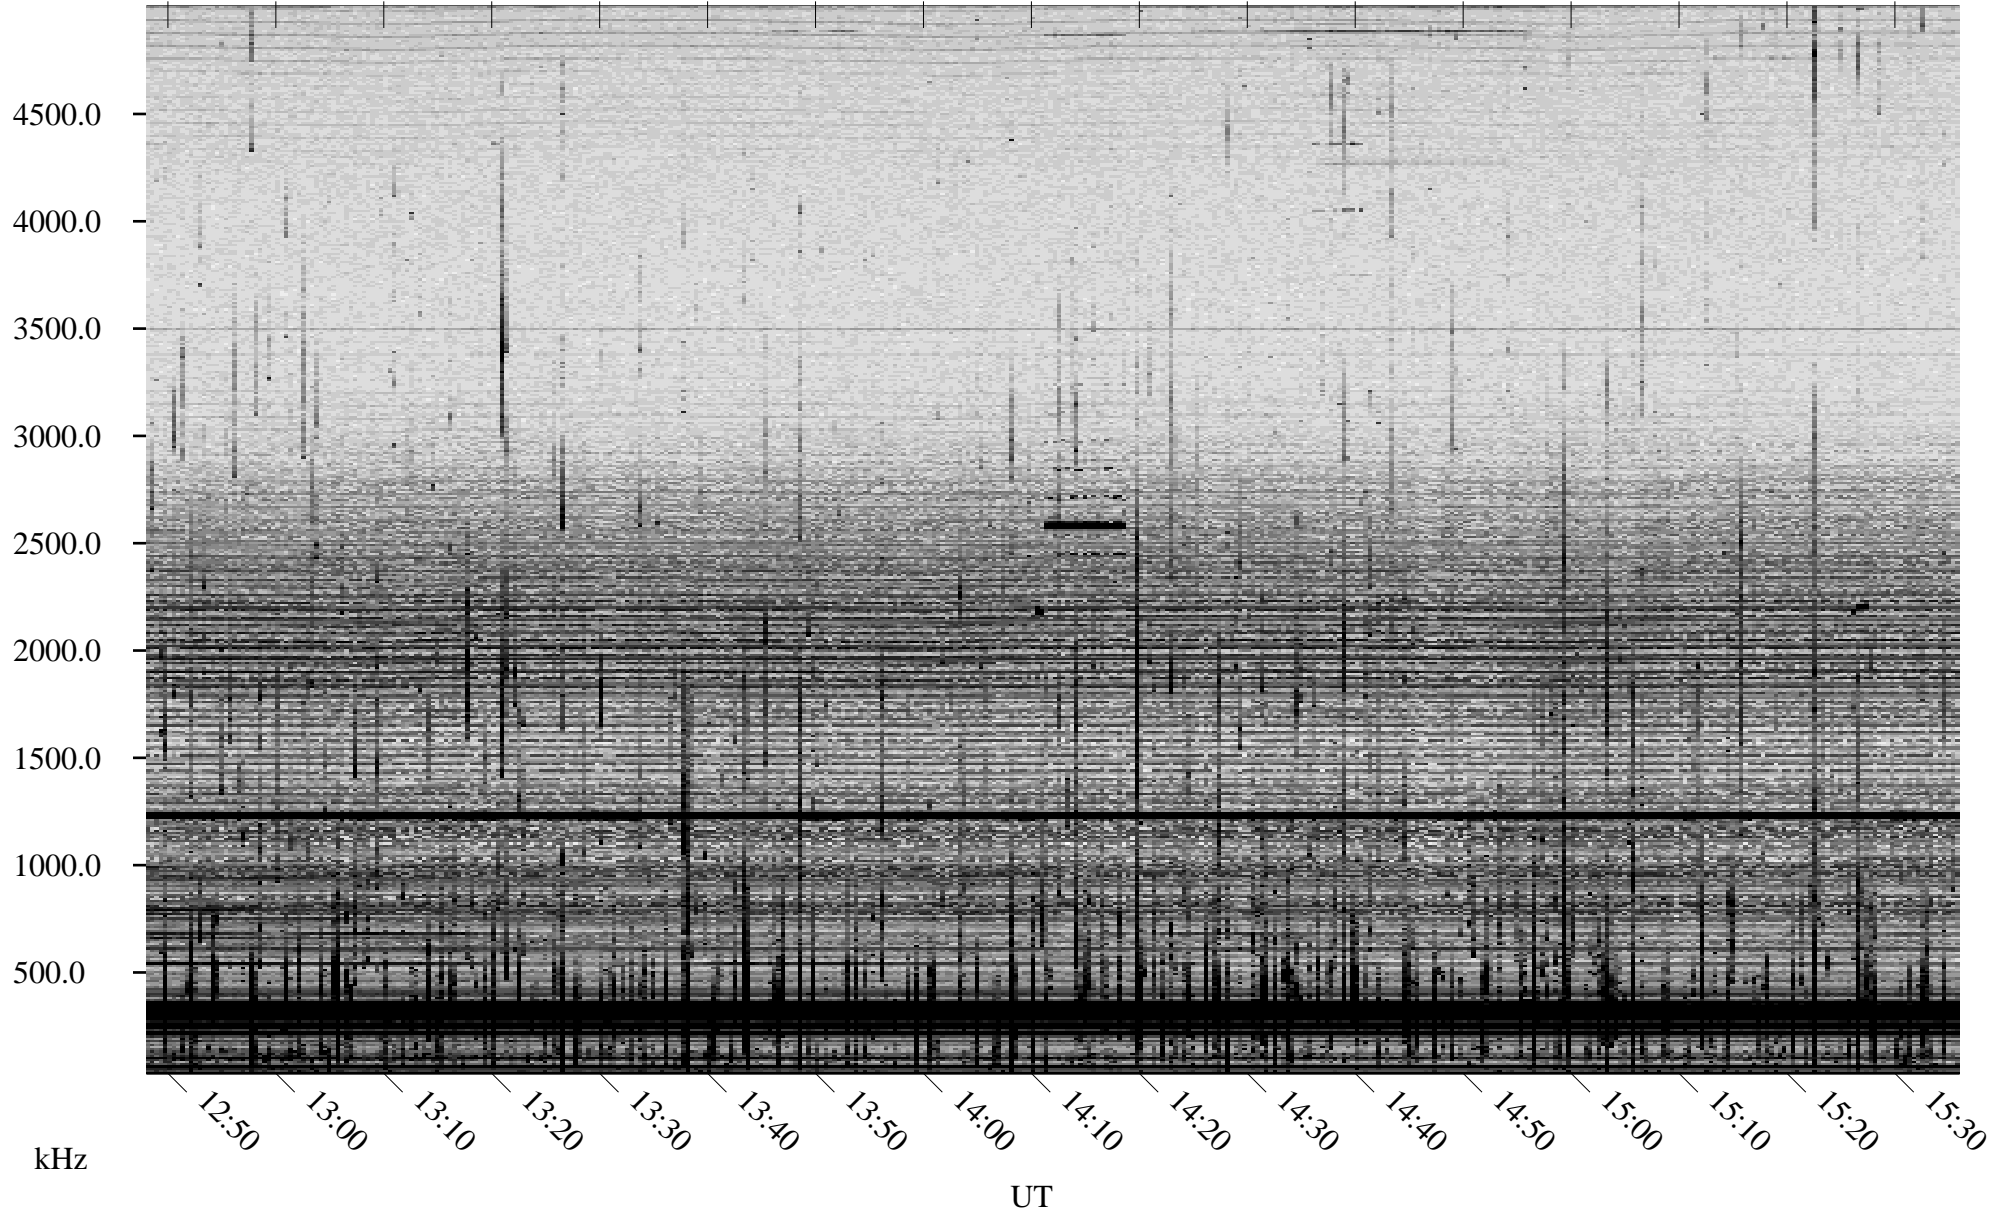

10/04/2005 Churchill, Manitoba

Linear Scale Black = 161 White = 15

ch052771.r00m max_12

Page 1

10/04/2005 Churchill, Manitoba

Linear Scale Black = 161 White = 15

ch052771.r00m max_12

Page 2

10/05/2005 Churchill, Manitoba

Linear Scale Black = 161 White = 15

ch052771.r00m max_12

Page 3

10/05/2005 Churchill, Manitoba

Linear Scale Black = 161 White = 15

ch052771.r00m max_12

Page 4

10/05/2005 Churchill, Manitoba

Linear Scale Black = 161 White = 15

ch052771.r00m max_12

Page 5

10/05/2005 Churchill, Manitoba

Linear Scale Black = 161 White = 15

ch052771.r00m max_12

Page 6

10/05/2005 Churchill, Manitoba

Linear Scale Black = 161 White = 15

ch052771l.r00m max_12

Page 7

10/05/2005 Churchill, Manitoba

Linear Scale Black = 161 White = 15

ch052771l.r00m max_12

Page 8