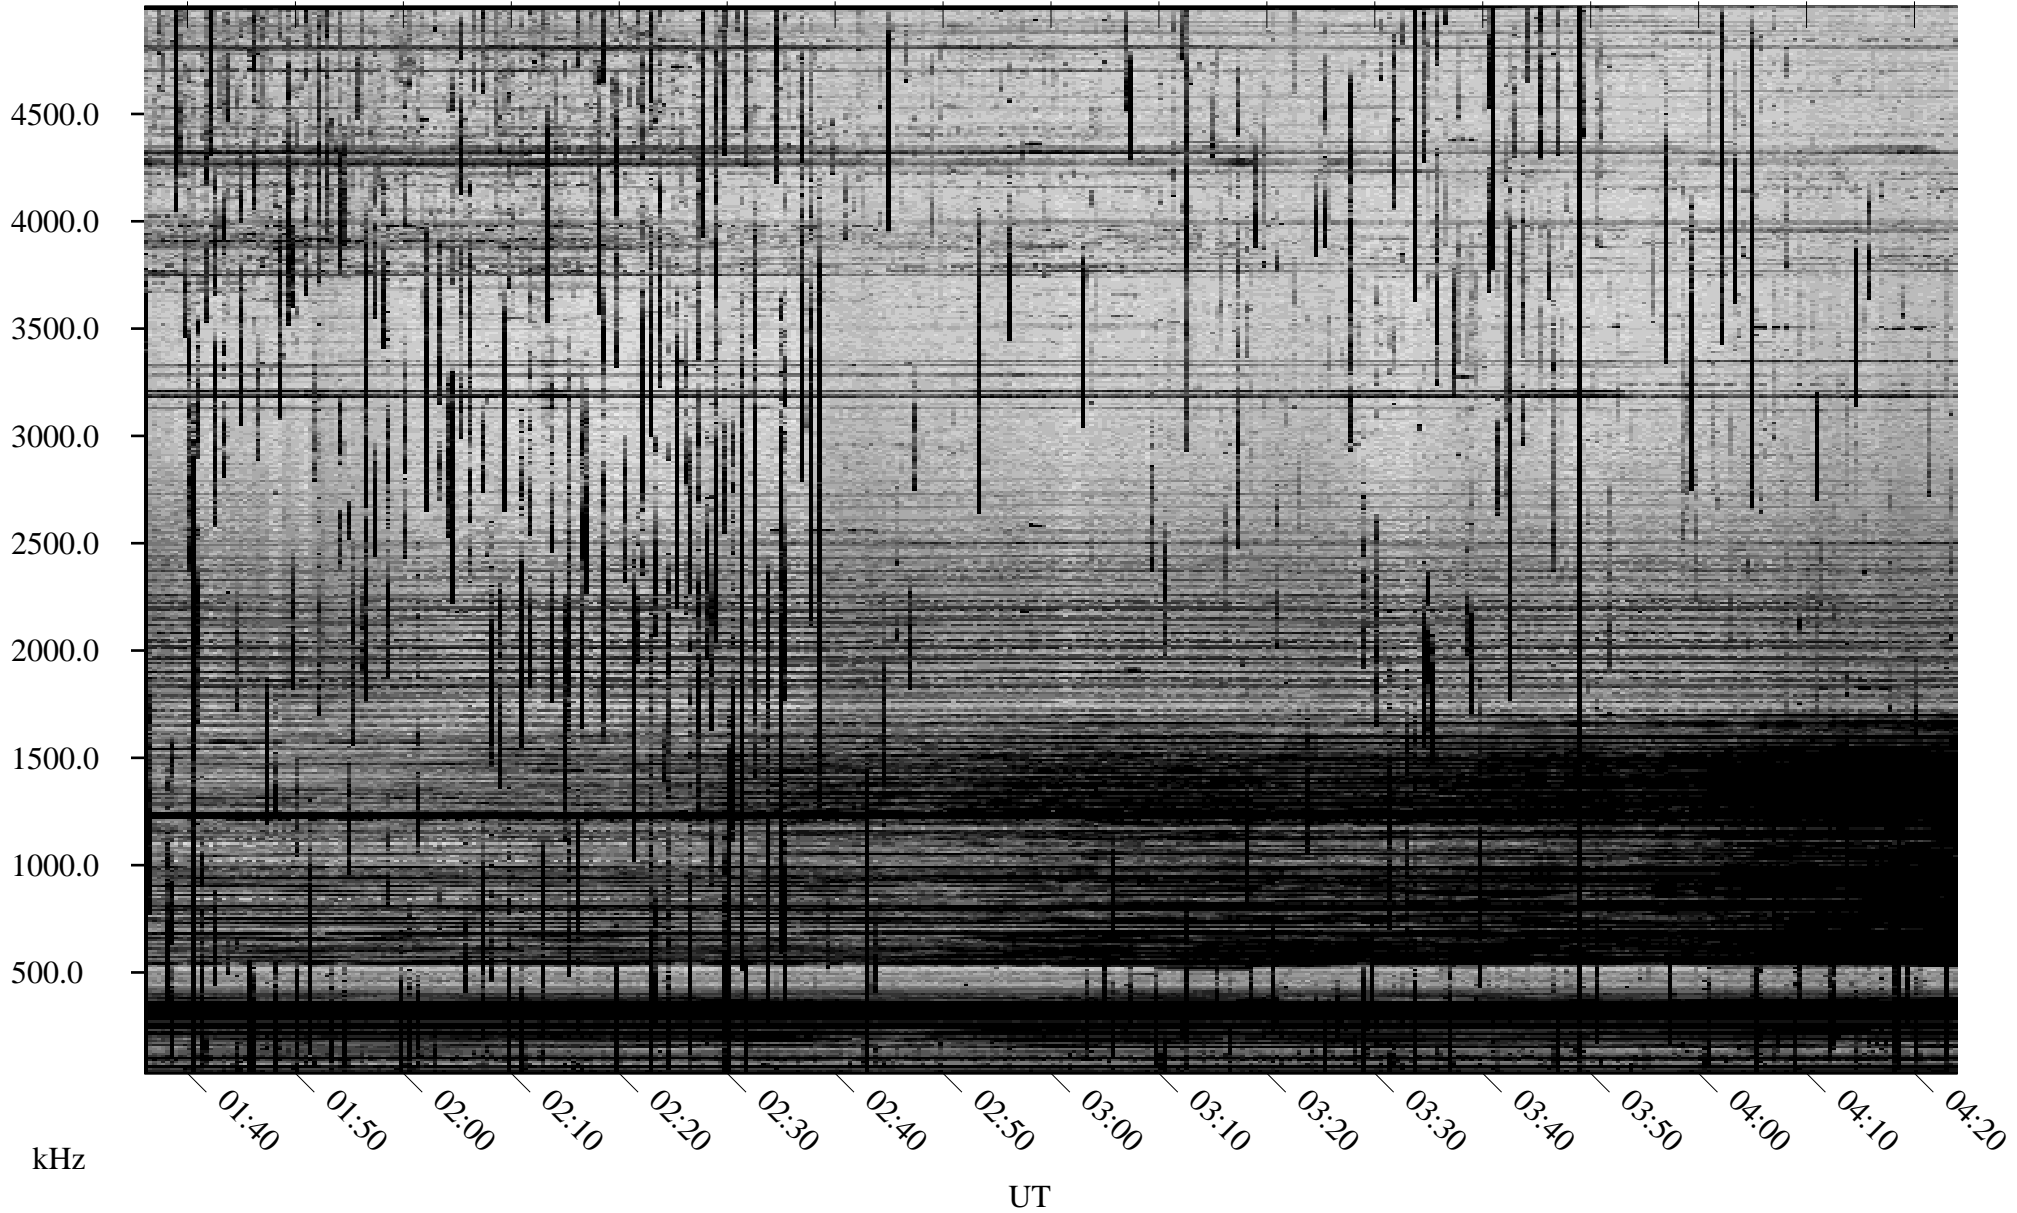

10/04/2005 Churchill, Manitoba

Linear Scale Black = 161 White = 15

ch052771.r00m max_12

Page 1

10/04/2005 Churchill, Manitoba

Linear Scale Black = 161 White = 15

ch052771.r00m max_12

Page 2

10/05/2005 Churchill, Manitoba

Linear Scale Black = 161 White = 15

ch052771.r00m max_12

Page 3

10/05/2005 Churchill, Manitoba

Linear Scale Black = 161 White = 15

ch052771.r00m max_12

Page 4

10/05/2005 Churchill, Manitoba

Linear Scale Black = 161 White = 15

ch052771.r00m max_12

Page 5

10/05/2005 Churchill, Manitoba

Linear Scale Black = 161 White = 15

ch052771.r00m max_12

Page 6

10/05/2005 Churchill, Manitoba

Linear Scale Black = 161 White = 15

ch052771l.r00m max_12

Page 7

10/05/2005 Churchill, Manitoba

Linear Scale Black = 161 White = 15

ch052771l.r00m max_12

Page 8