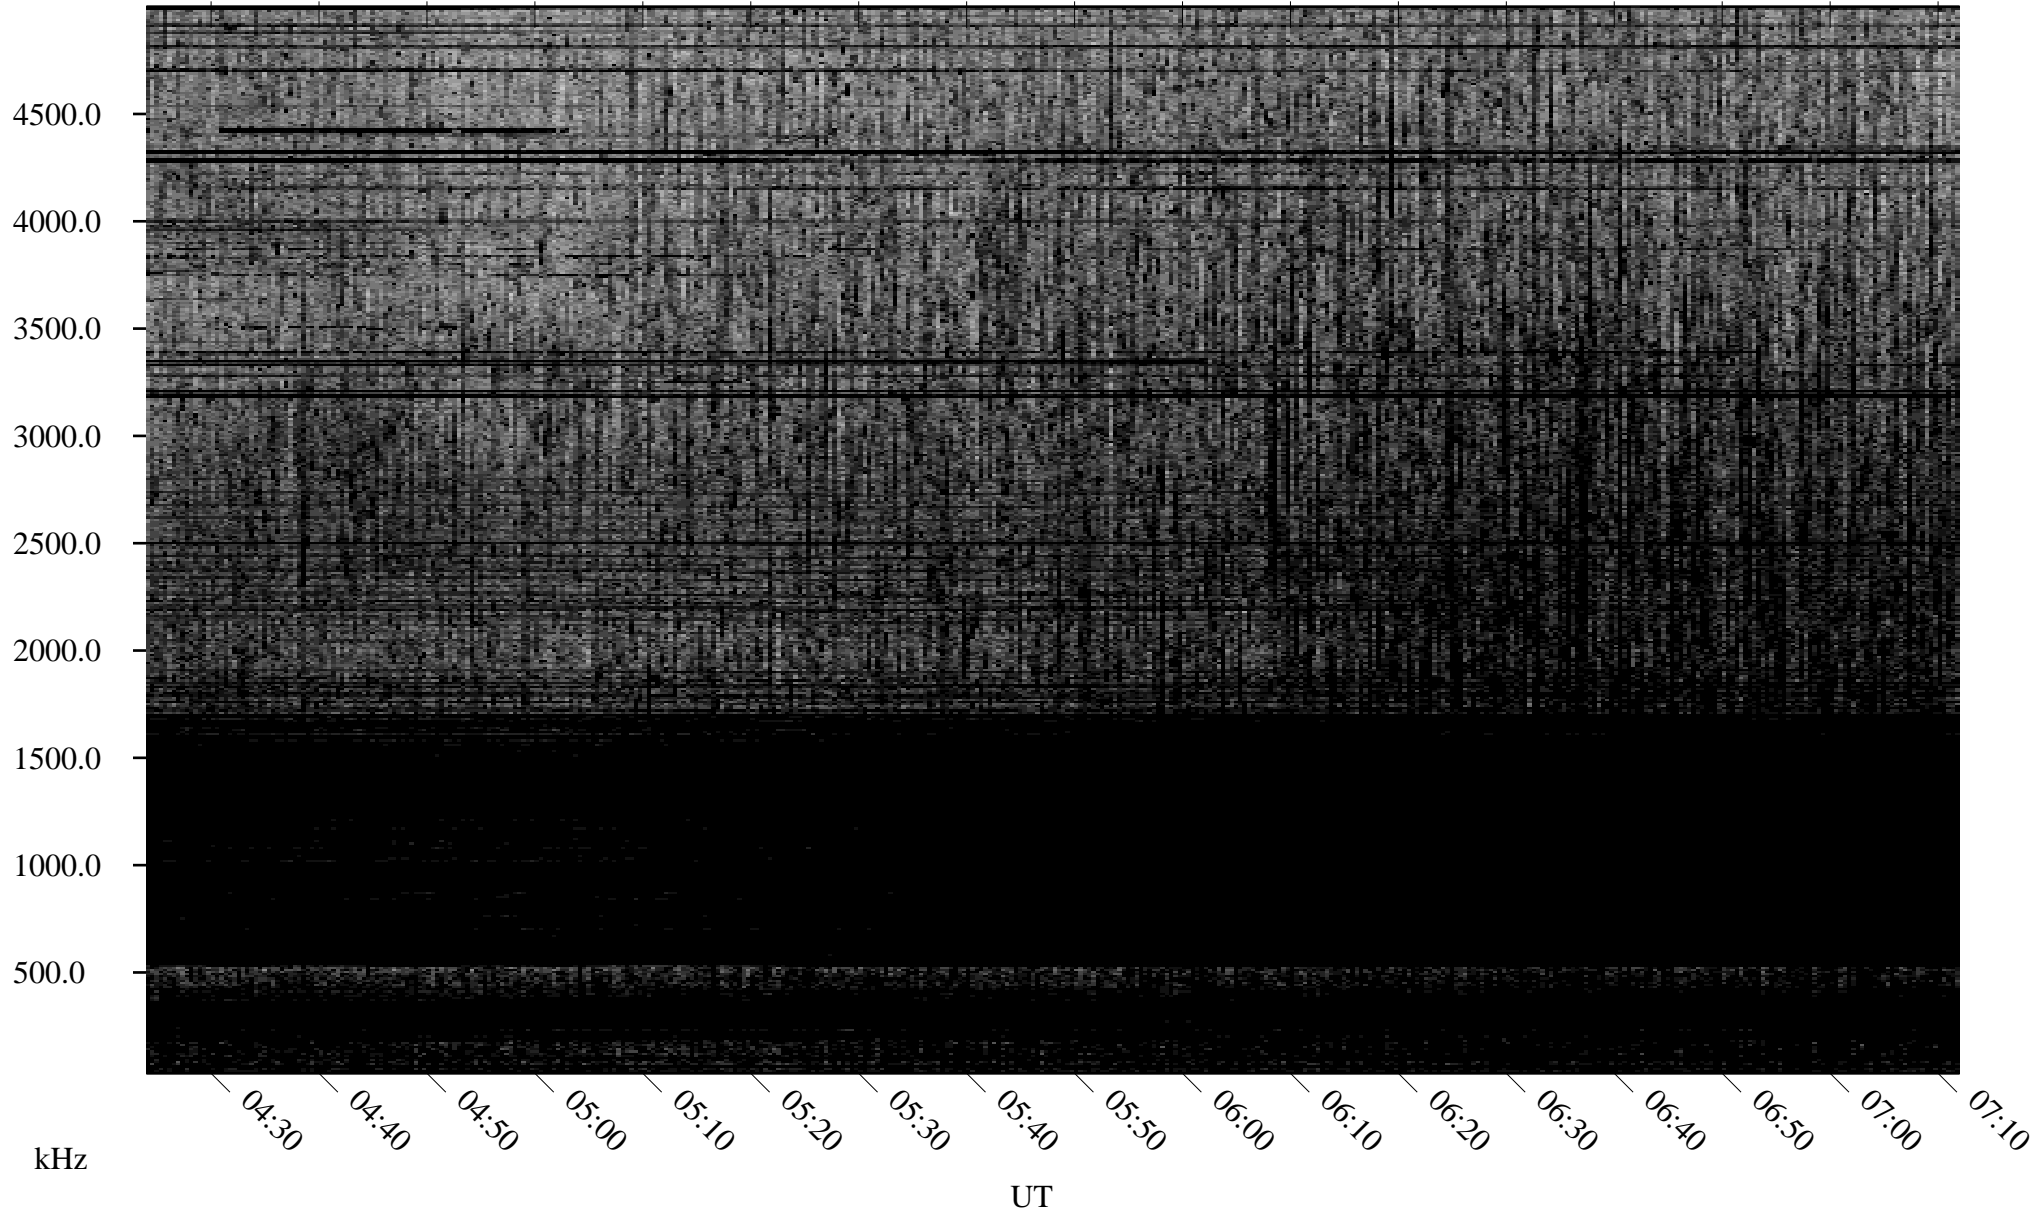

10/05/2005 Churchill, Manitoba

Linear Scale Black = 161 White = 15

ch05278l.r00m max_12

Page 1

10/05/2005 Churchill, Manitoba

Linear Scale Black = 161 White = 15

ch05278l.r00m max_12

Page 2

10/06/2005 Churchill, Manitoba

Linear Scale Black = 161 White = 15

ch05278l.r00m max_12

Page 3

10/06/2005 Churchill, Manitoba

Linear Scale Black = 161 White = 15

ch05278l.r00m max_12

Page 4

10/06/2005 Churchill, Manitoba

Linear Scale Black = 161 White = 15

ch05278l.r00m max_12

Page 5

10/06/2005 Churchill, Manitoba

Linear Scale Black = 161 White = 15

ch05278l.r00m max_12

Page 6

10/06/2005 Churchill, Manitoba

Linear Scale Black = 161 White = 15

ch05278l.r00m max_12

Page 7

10/06/2005 Churchill, Manitoba

Linear Scale Black = 161 White = 15

ch05278l.r00m max_12