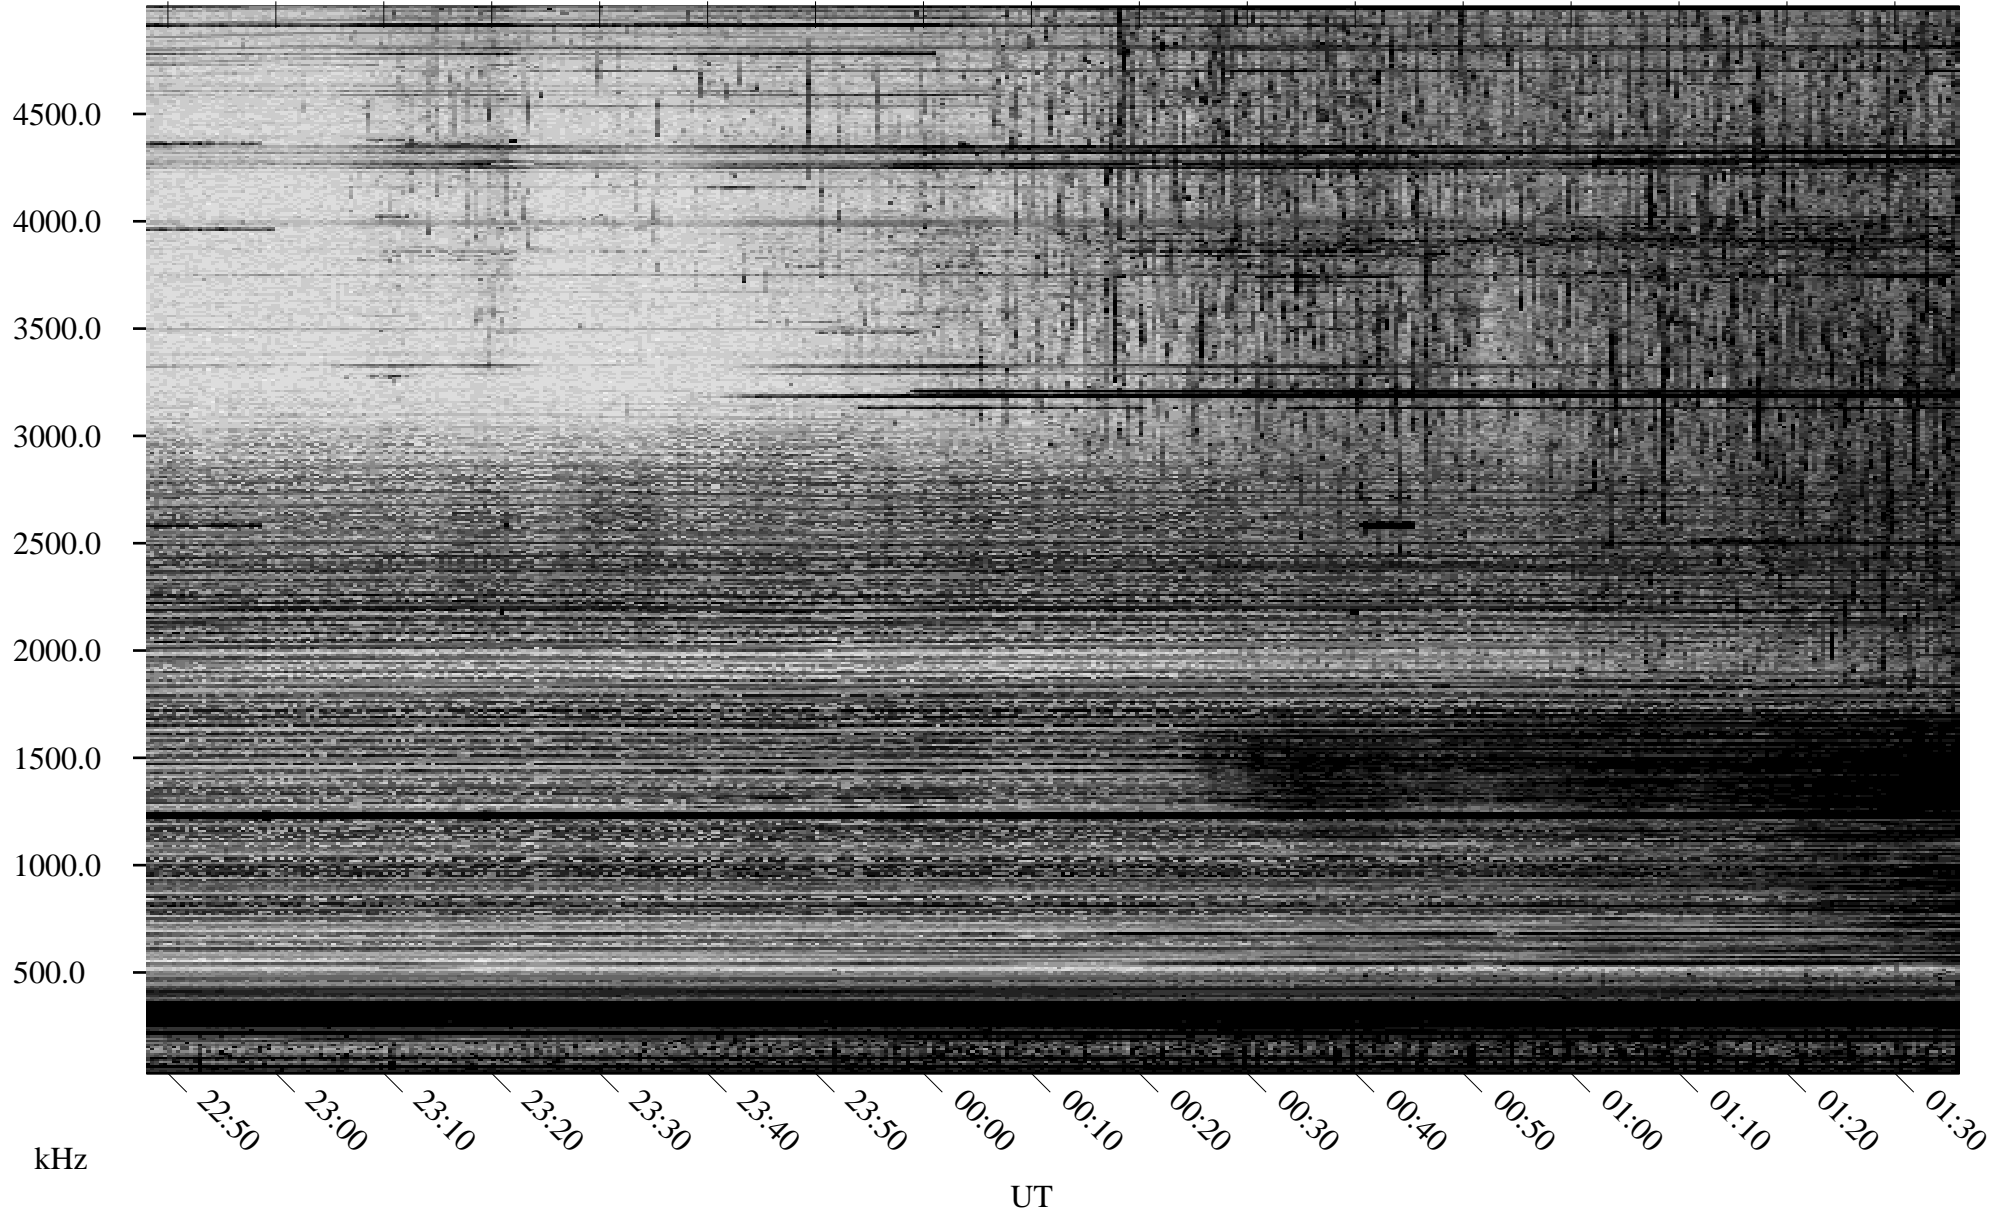

10/05/2005 Churchill, Manitoba

Linear Scale Black = 161 White = 15

ch05278l.r00m max_12

Page 1

10/05/2005 Churchill, Manitoba

Linear Scale Black = 161 White = 15

ch05278l.r00m max_12

Page 2

10/06/2005 Churchill, Manitoba

Linear Scale Black = 161 White = 15

ch05278l.r00m max_12

Page 3

10/06/2005 Churchill, Manitoba

Linear Scale Black = 161 White = 15

ch05278l.r00m max_12

Page 4

10/06/2005 Churchill, Manitoba

Linear Scale Black = 161 White = 15

ch05278l.r00m max_12

Page 5

10/06/2005 Churchill, Manitoba

Linear Scale Black = 161 White = 15

ch05278l.r00m max_12

Page 6

10/06/2005 Churchill, Manitoba

Linear Scale Black = 161 White = 15

ch05278l.r00m max_12

Page 7

10/06/2005 Churchill, Manitoba

Linear Scale Black = 161 White = 15

ch05278l.r00m max_12