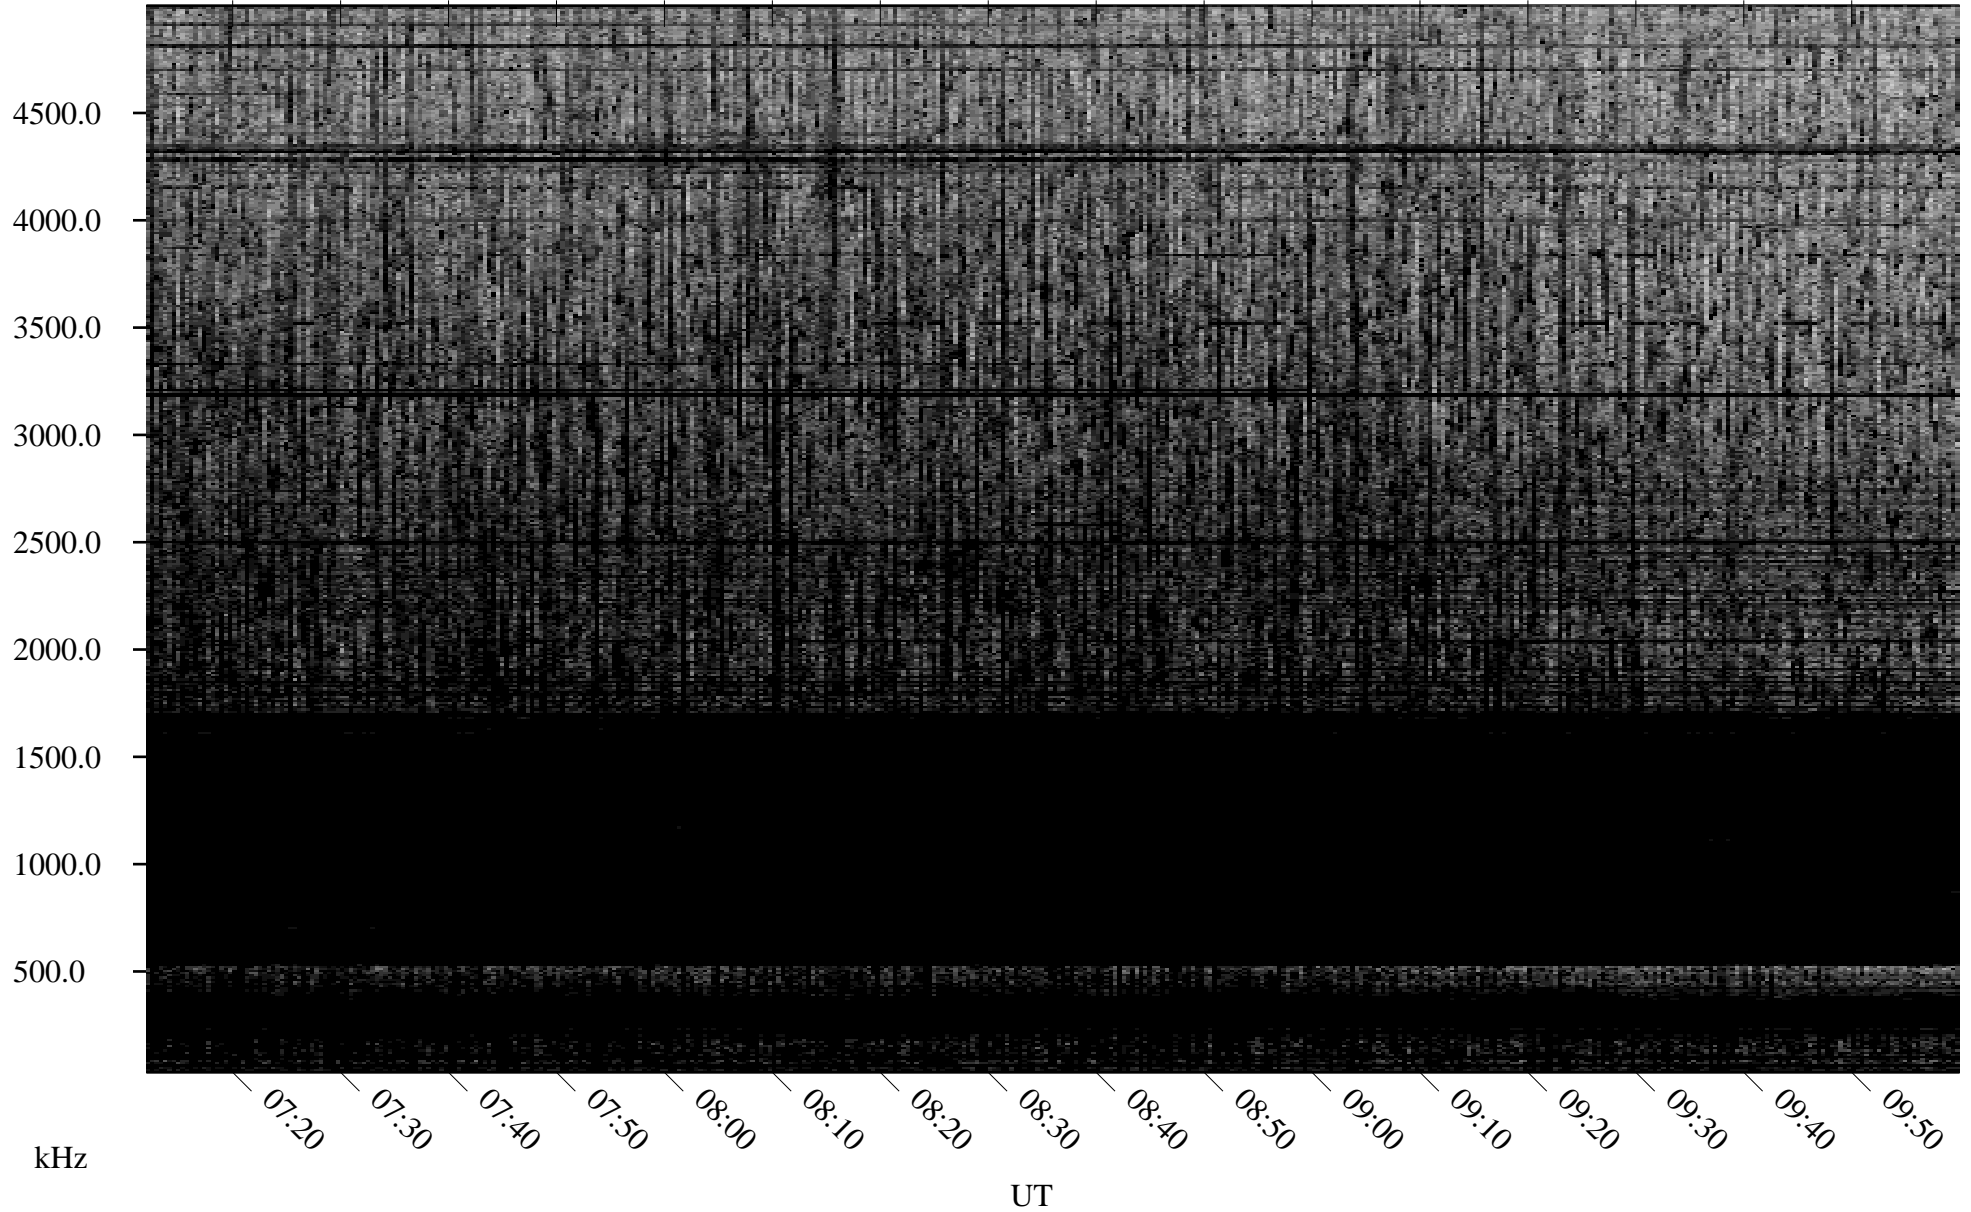

10/05/2005 Churchill, Manitoba

Linear Scale Black = 161 White = 15

ch05278l.r00m max_12

Page 1

10/05/2005 Churchill, Manitoba

Linear Scale Black = 161 White = 15

ch05278l.r00m max_12

Page 2

10/06/2005 Churchill, Manitoba

Linear Scale Black = 161 White = 15

ch05278l.r00m max_12

Page 3

10/06/2005 Churchill, Manitoba

Linear Scale Black = 161 White = 15

ch05278l.r00m max_12

Page 4

10/06/2005 Churchill, Manitoba

Linear Scale Black = 161 White = 15

ch05278l.r00m max_12

Page 5

10/06/2005 Churchill, Manitoba

Linear Scale Black = 161 White = 15

ch05278l.r00m max_12

Page 6

10/06/2005 Churchill, Manitoba

Linear Scale Black = 161 White = 15

ch05278l.r00m max_12

Page 7

10/06/2005 Churchill, Manitoba

Linear Scale Black = 161 White = 15

ch05278l.r00m max_12