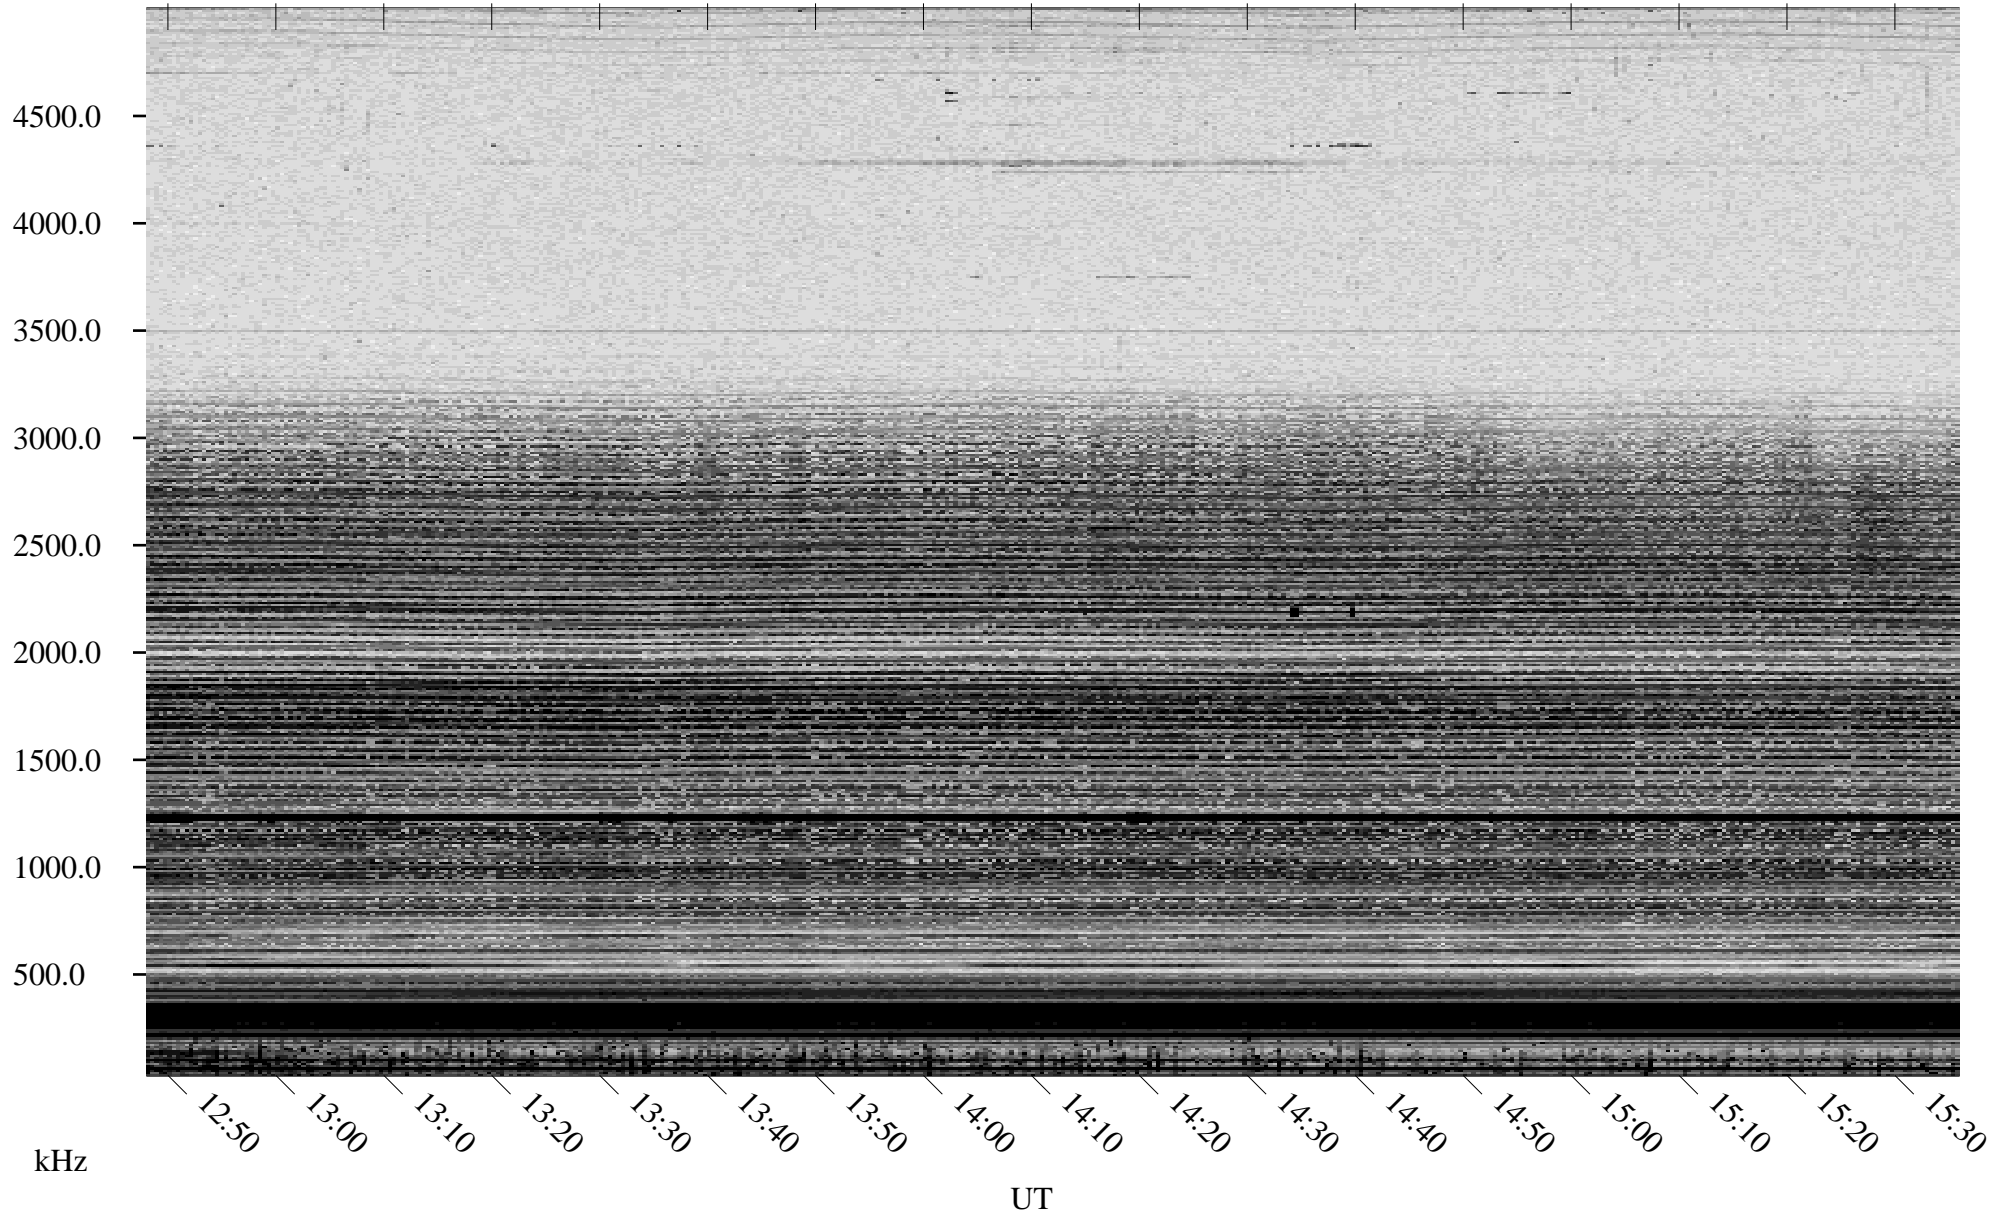

10/05/2005 Churchill, Manitoba

Linear Scale Black = 161 White = 15

ch05278l.r00m max_12

Page 1

10/05/2005 Churchill, Manitoba

Linear Scale Black = 161 White = 15

ch05278l.r00m max_12

Page 2

10/06/2005 Churchill, Manitoba

Linear Scale Black = 161 White = 15

ch05278l.r00m max_12

Page 3

10/06/2005 Churchill, Manitoba

Linear Scale Black = 161 White = 15

ch05278l.r00m max_12

Page 4

10/06/2005 Churchill, Manitoba

Linear Scale Black = 161 White = 15

ch05278l.r00m max_12

Page 5

10/06/2005 Churchill, Manitoba

Linear Scale Black = 161 White = 15

ch05278l.r00m max_12

Page 6

10/06/2005 Churchill, Manitoba

Linear Scale Black = 161 White = 15

ch05278l.r00m max_12

Page 7

10/06/2005 Churchill, Manitoba

Linear Scale Black = 161 White = 15

ch05278l.r00m max_12