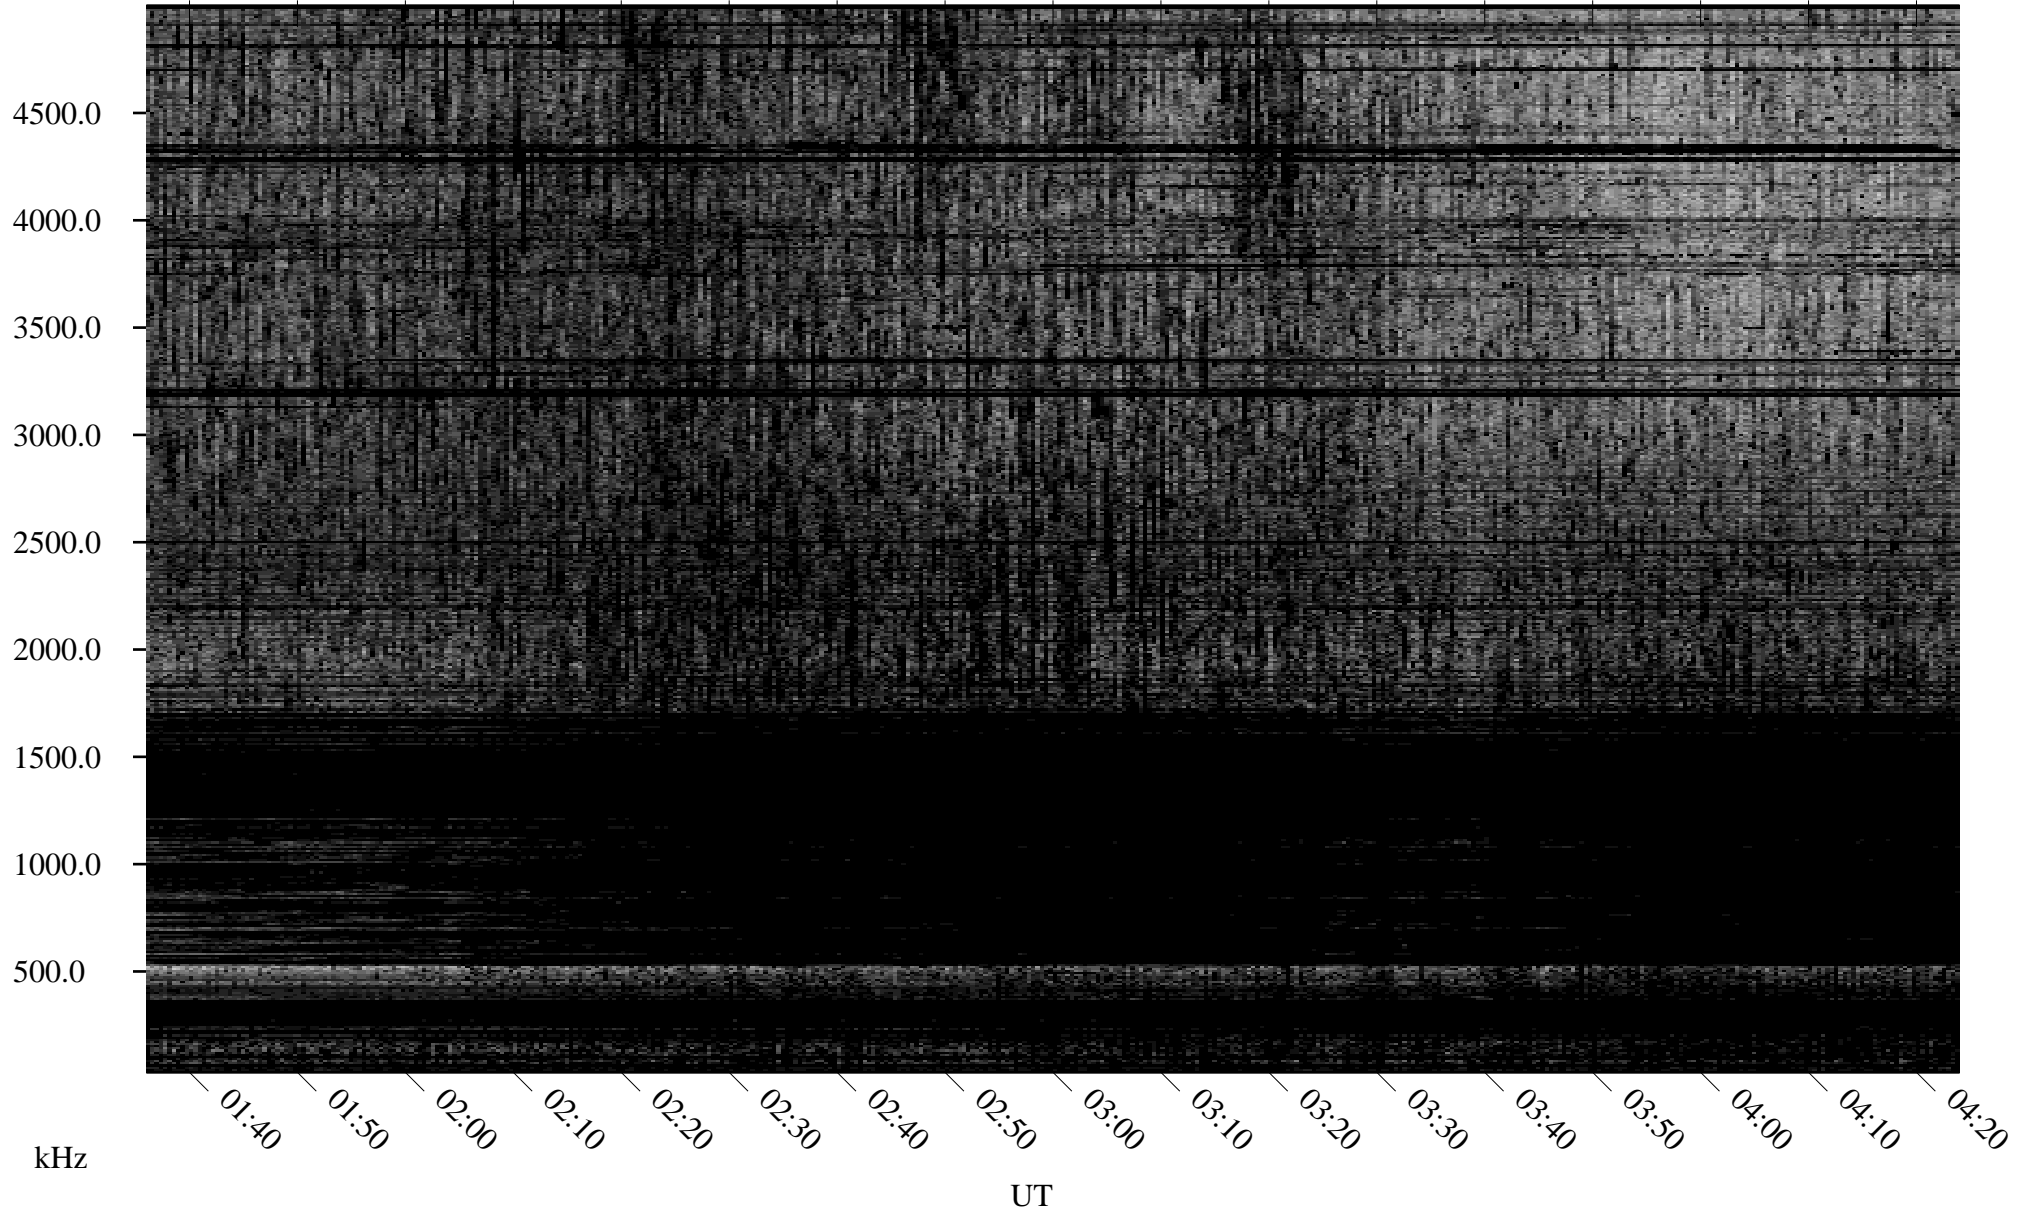

10/05/2005 Churchill, Manitoba

Linear Scale Black = 161 White = 15

ch05278l.r00m max_12

Page 1

10/05/2005 Churchill, Manitoba

Linear Scale Black = 161 White = 15

ch05278l.r00m max_12

Page 2

10/06/2005 Churchill, Manitoba

Linear Scale Black = 161 White = 15

ch05278l.r00m max_12

Page 3

10/06/2005 Churchill, Manitoba

Linear Scale Black = 161 White = 15

ch05278l.r00m max_12

Page 4

10/06/2005 Churchill, Manitoba

Linear Scale Black = 161 White = 15

ch05278l.r00m max_12

Page 5

10/06/2005 Churchill, Manitoba

Linear Scale Black = 161 White = 15

ch05278l.r00m max_12

Page 6

10/06/2005 Churchill, Manitoba

Linear Scale Black = 161 White = 15

ch05278l.r00m max_12

Page 7

10/06/2005 Churchill, Manitoba

Linear Scale Black = 161 White = 15

ch05278l.r00m max_12