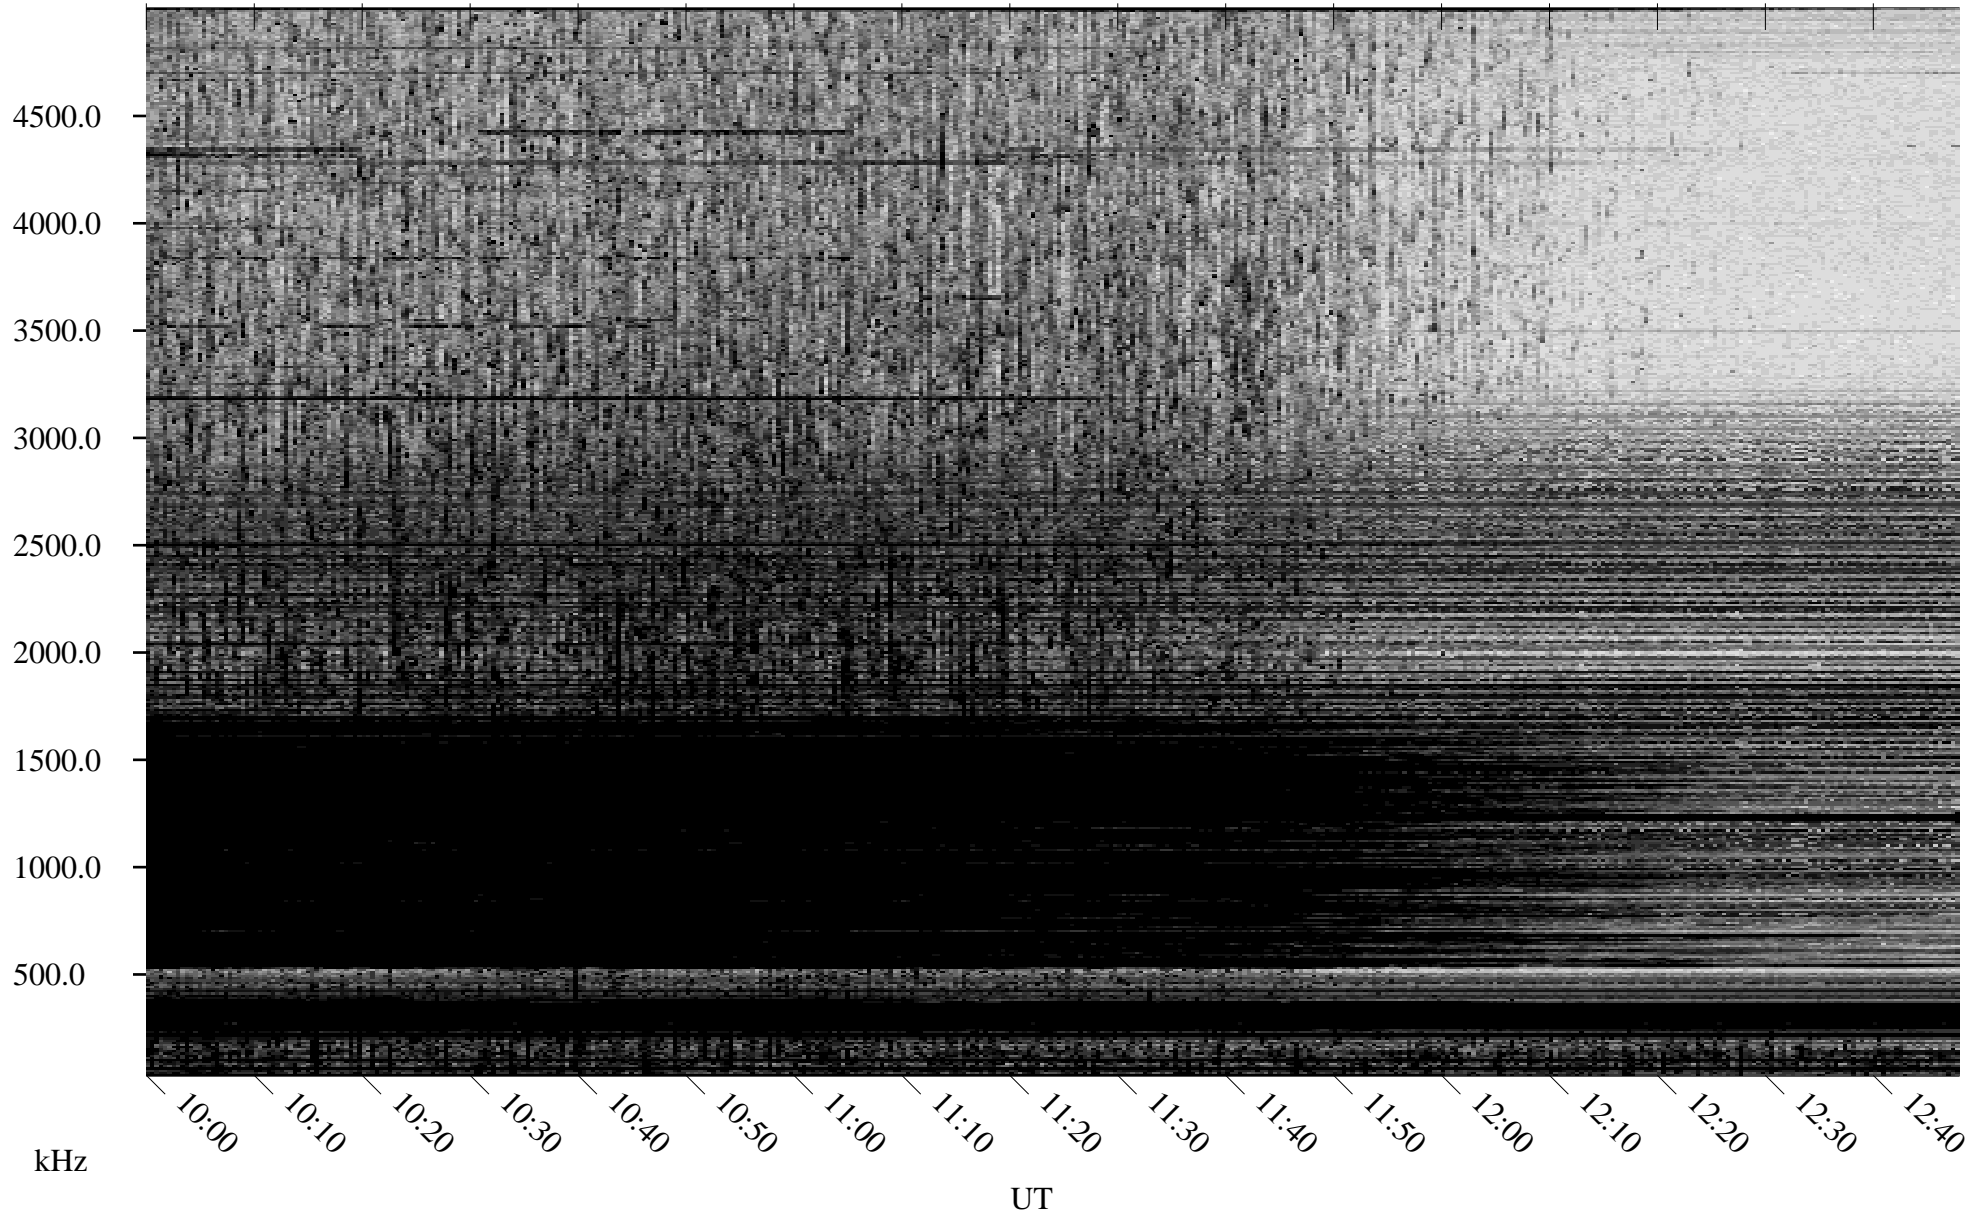

10/05/2005 Churchill, Manitoba

Linear Scale Black = 161 White = 15

ch05278l.r00m max_12

Page 1

10/05/2005 Churchill, Manitoba

Linear Scale Black = 161 White = 15

ch05278l.r00m max_12

Page 2

10/06/2005 Churchill, Manitoba

Linear Scale Black = 161 White = 15

ch05278l.r00m max_12

Page 3

10/06/2005 Churchill, Manitoba

Linear Scale Black = 161 White = 15

ch05278l.r00m max_12

Page 4

10/06/2005 Churchill, Manitoba

Linear Scale Black = 161 White = 15

ch05278l.r00m max_12

Page 5

10/06/2005 Churchill, Manitoba

Linear Scale Black = 161 White = 15

ch05278l.r00m max_12

Page 6

10/06/2005 Churchill, Manitoba

Linear Scale Black = 161 White = 15

ch05278l.r00m max_12

Page 7

10/06/2005 Churchill, Manitoba

Linear Scale Black = 161 White = 15

ch05278l.r00m max_12