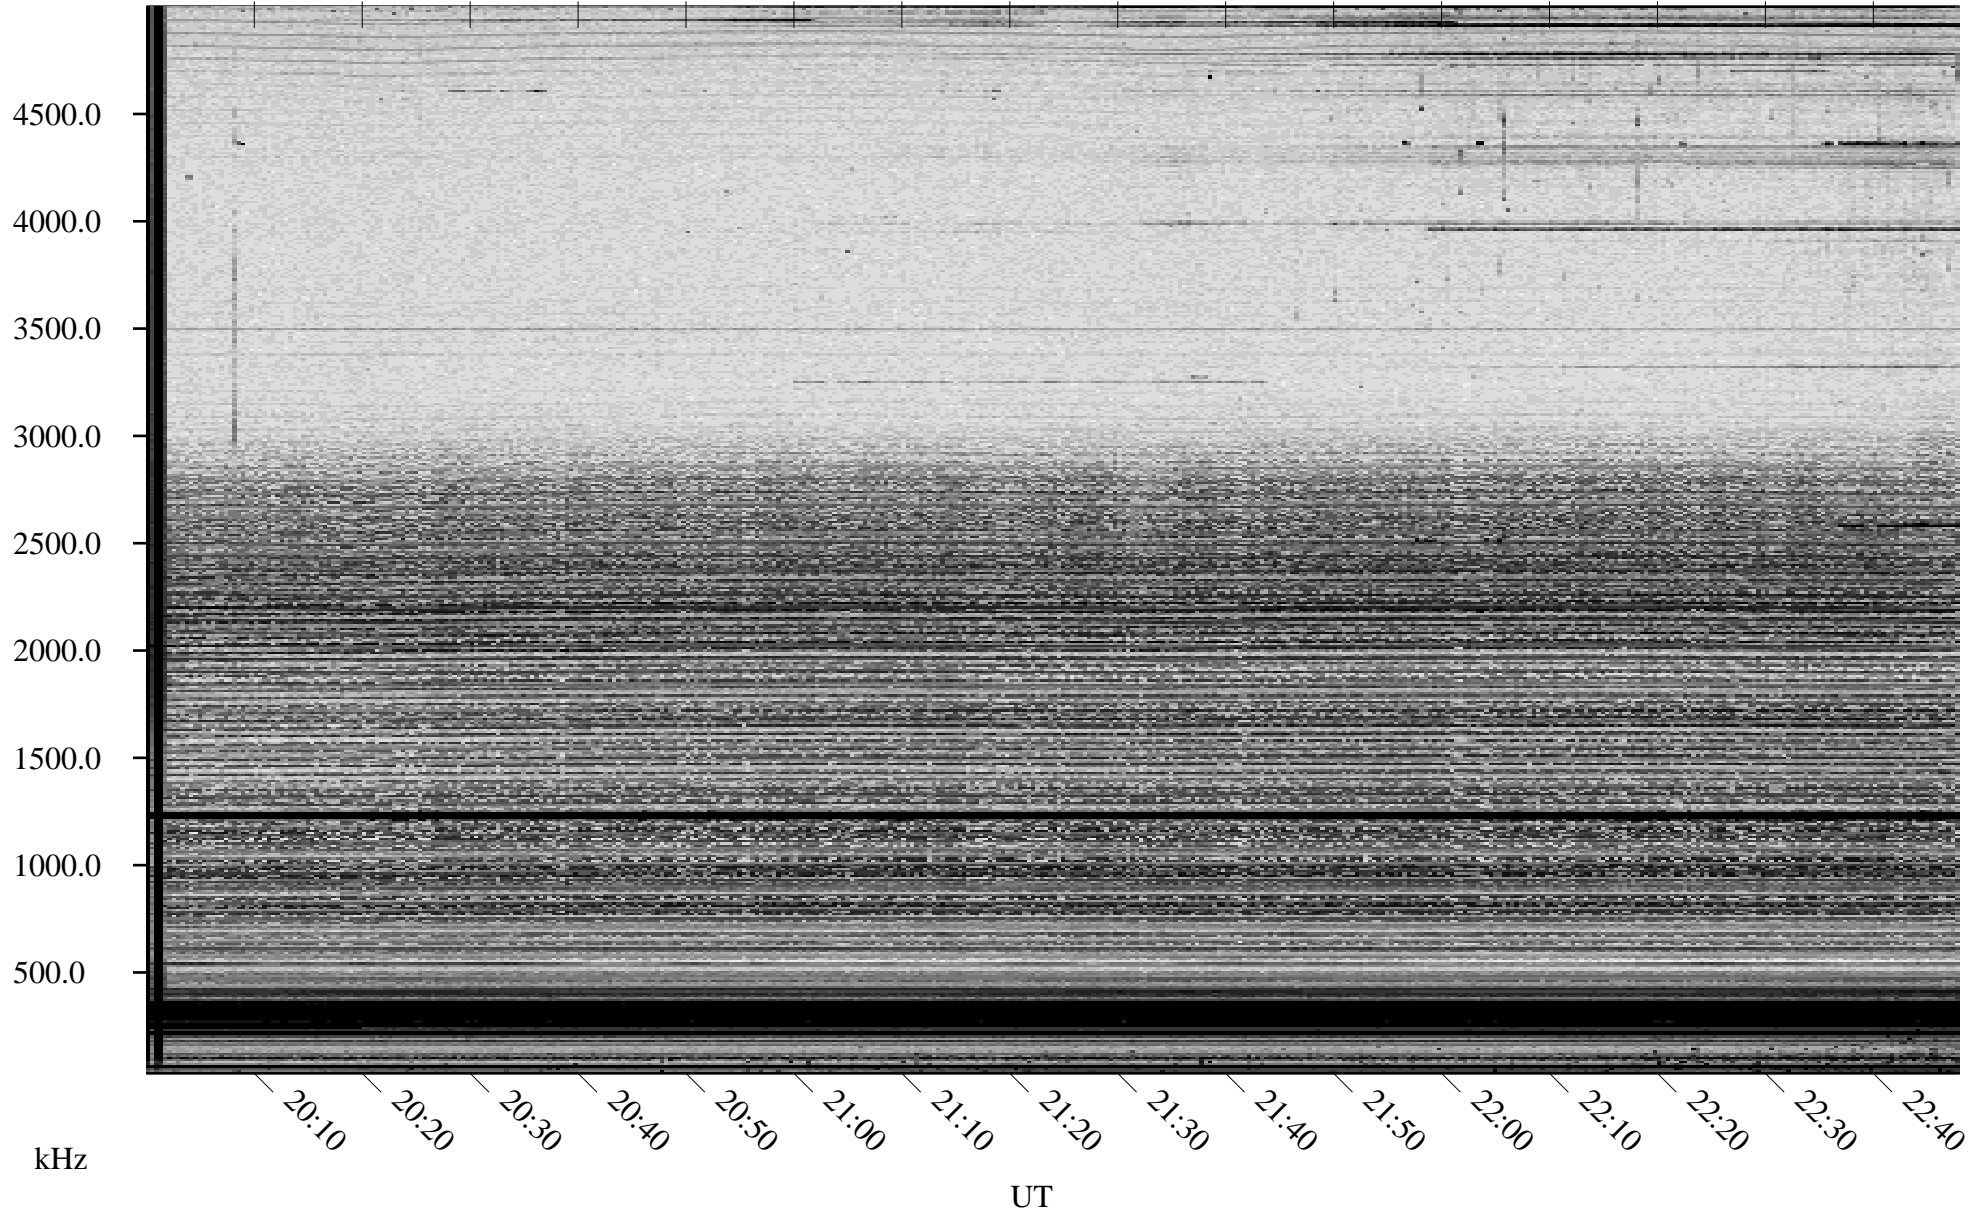

10/05/2005 Churchill, Manitoba

Linear Scale Black = 161 White = 15

ch05278l.r00m max_12

Page 1

10/05/2005 Churchill, Manitoba

Linear Scale Black = 161 White = 15

ch05278l.r00m max_12

Page 2

10/06/2005 Churchill, Manitoba

Linear Scale Black = 161 White = 15

ch05278l.r00m max_12

Page 3

10/06/2005 Churchill, Manitoba

Linear Scale Black = 161 White = 15

ch05278l.r00m max_12

Page 4

10/06/2005 Churchill, Manitoba

Linear Scale Black = 161 White = 15

ch05278l.r00m max_12

Page 5

10/06/2005 Churchill, Manitoba

Linear Scale Black = 161 White = 15

ch05278l.r00m max_12

Page 6

10/06/2005 Churchill, Manitoba

Linear Scale Black = 161 White = 15

ch05278l.r00m max_12

Page 7

10/06/2005 Churchill, Manitoba

Linear Scale Black = 161 White = 15

ch05278l.r00m max_12