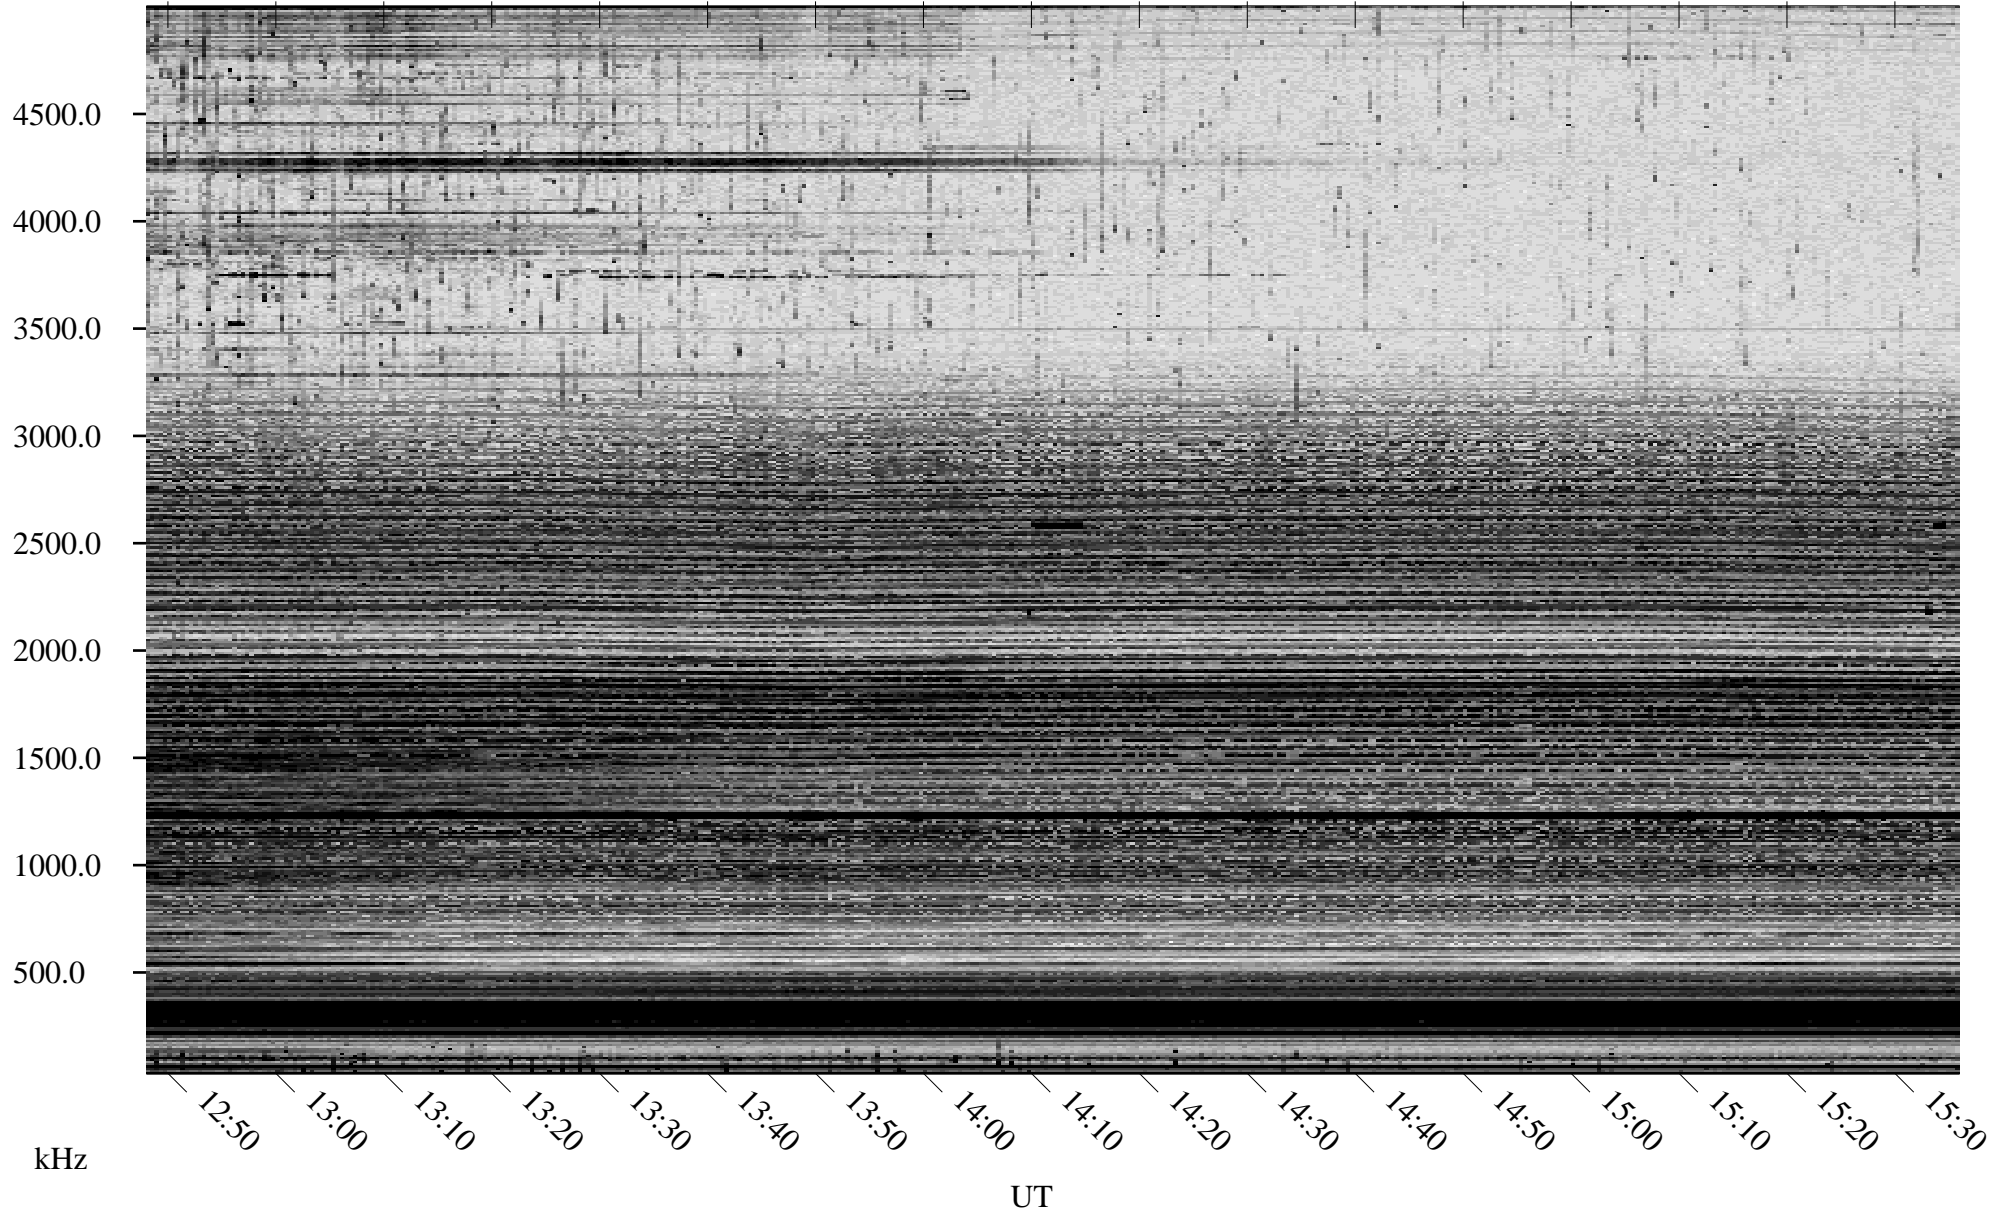

10/06/2005 Churchill, Manitoba

Linear Scale Black = 161 White = 15

ch05279l.r00m max_12

Page 1

10/06/2005 Churchill, Manitoba

Linear Scale Black = 161 White = 15

ch05279l.r00m max_12

Page 2

10/07/2005 Churchill, Manitoba

Linear Scale Black = 161 White = 15

ch05279l.r00m max_12

Page 3

10/07/2005 Churchill, Manitoba

Linear Scale Black = 161 White = 15

ch05279l.r00m max_12

Page 4

10/07/2005 Churchill, Manitoba

Linear Scale Black = 161 White = 15

ch05279l.r00m max_12

Page 5

10/07/2005 Churchill, Manitoba

Linear Scale Black = 161 White = 15

ch05279l.r00m max_12

Page 6

10/07/2005 Churchill, Manitoba

Linear Scale Black = 161 White = 15

ch05279l.r00m max_12

Page 7

10/07/2005 Churchill, Manitoba

Linear Scale Black = 161 White = 15

ch05279l.r00m max_12