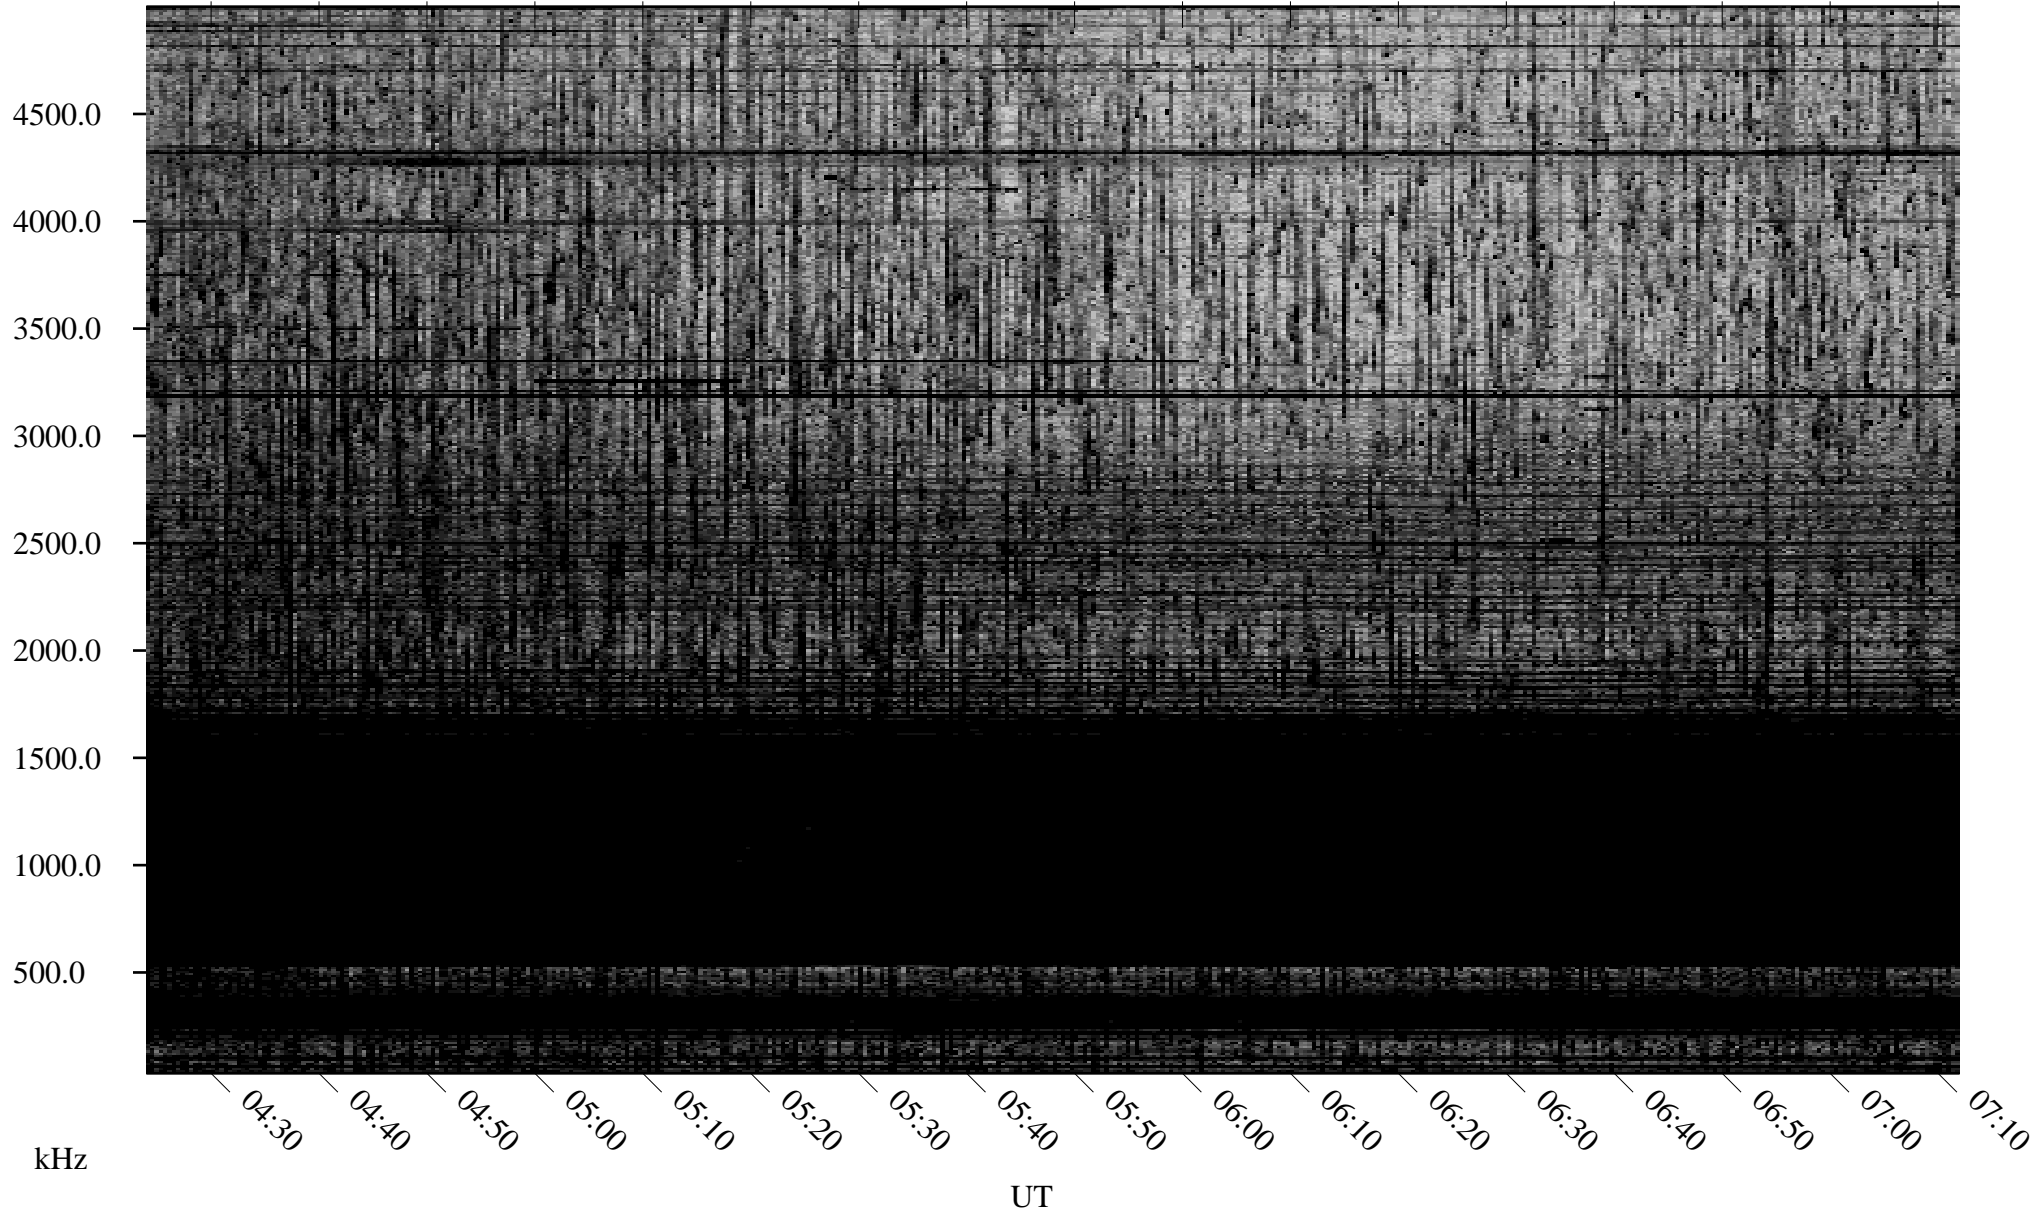

10/06/2005 Churchill, Manitoba

Linear Scale Black = 161 White = 15

ch05279l.r00m max_12

Page 1

10/06/2005 Churchill, Manitoba

Linear Scale Black = 161 White = 15

ch05279l.r00m max_12

Page 2

10/07/2005 Churchill, Manitoba

Linear Scale Black = 161 White = 15

ch05279l.r00m max_12

Page 3

10/07/2005 Churchill, Manitoba

Linear Scale Black = 161 White = 15

ch05279l.r00m max_12

Page 4

10/07/2005 Churchill, Manitoba

Linear Scale Black = 161 White = 15

ch05279l.r00m max_12

Page 5

10/07/2005 Churchill, Manitoba

Linear Scale Black = 161 White = 15

ch05279l.r00m max_12

Page 6

10/07/2005 Churchill, Manitoba

Linear Scale Black = 161 White = 15

ch05279l.r00m max_12

Page 7

10/07/2005 Churchill, Manitoba

Linear Scale Black = 161 White = 15

ch05279l.r00m max_12