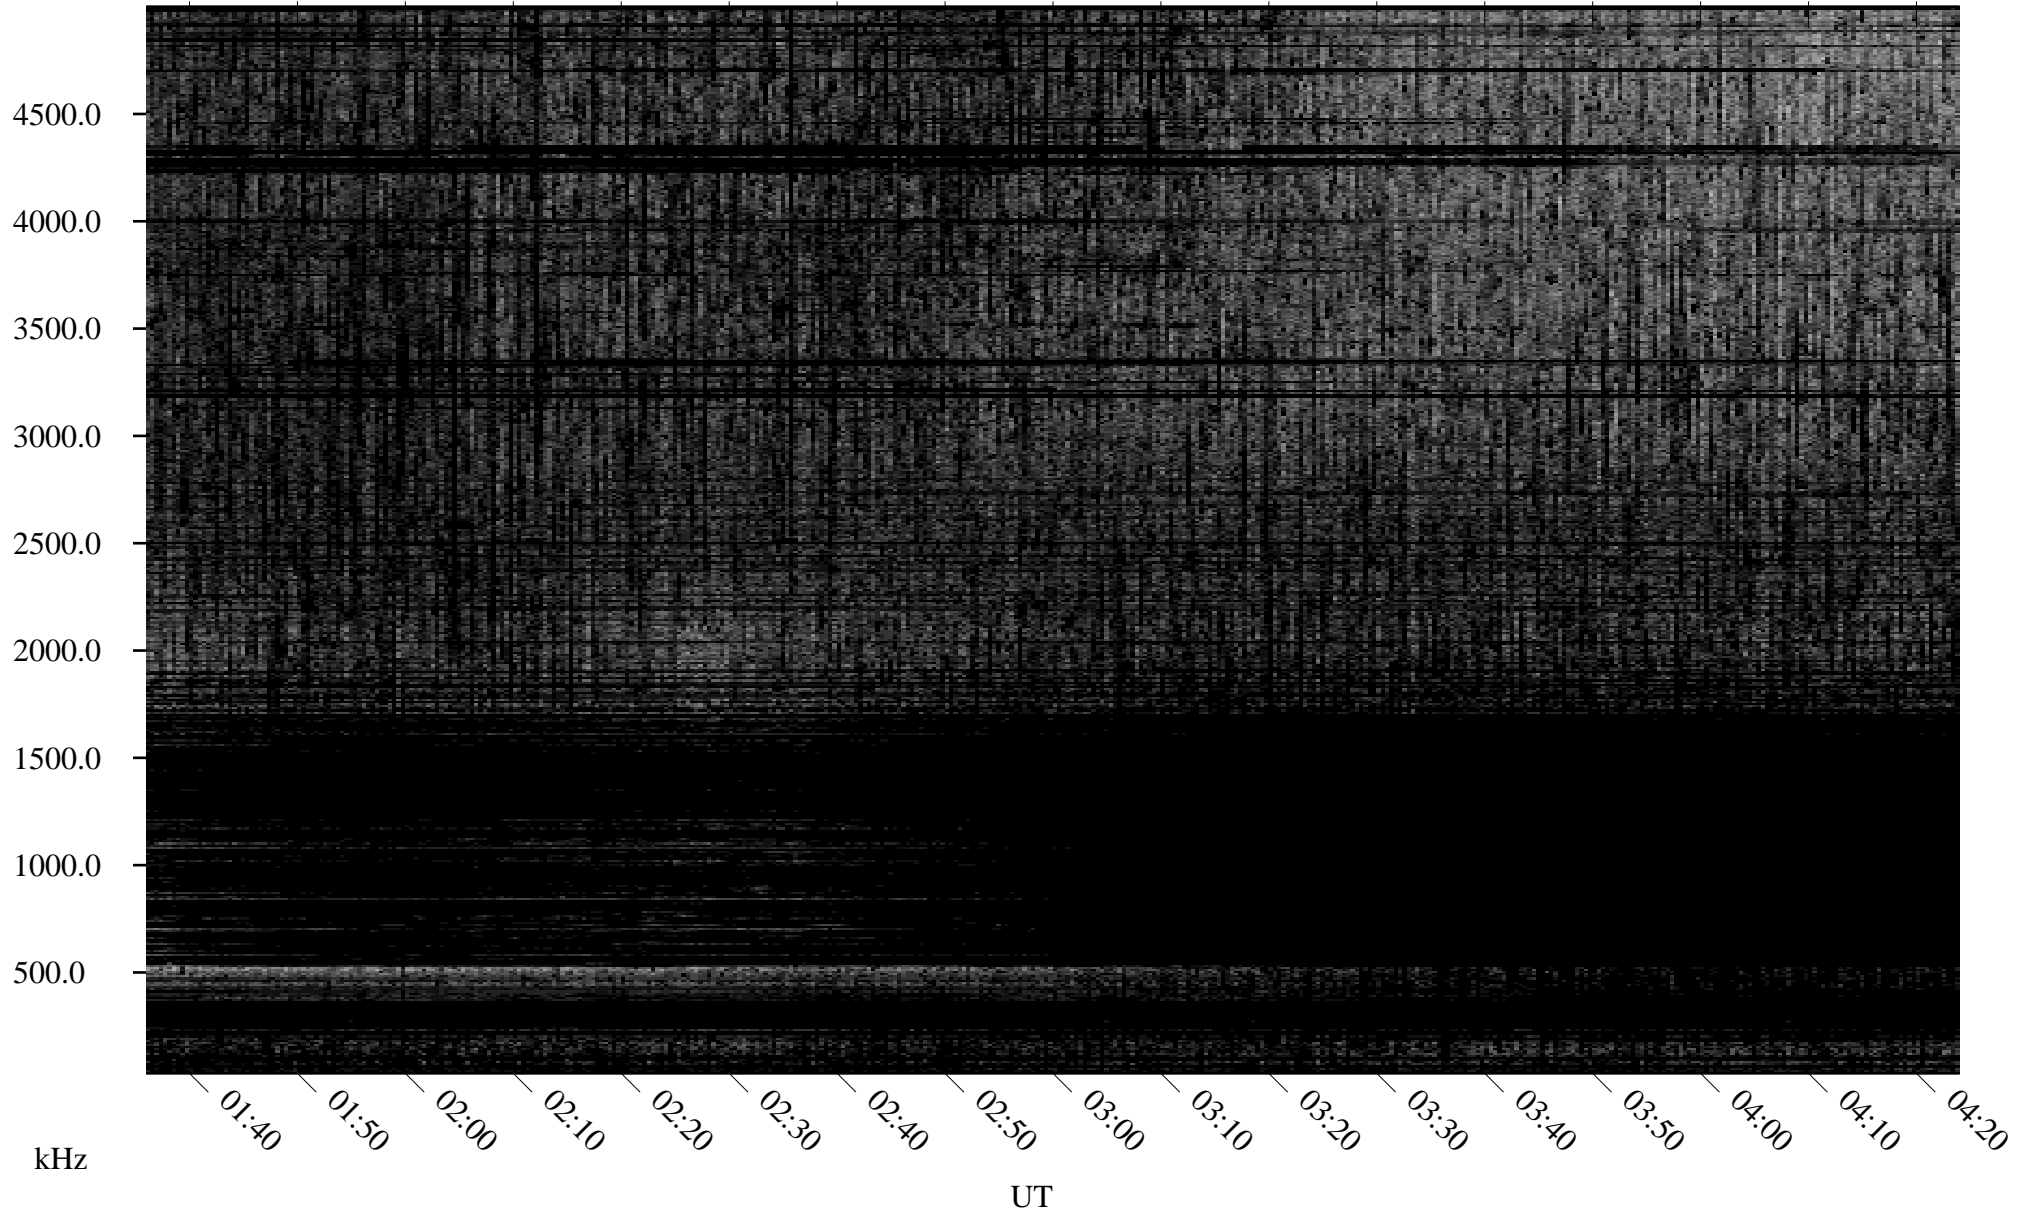

10/06/2005 Churchill, Manitoba

Linear Scale Black = 161 White = 15

ch05279l.r00m max_12

Page 1

10/06/2005 Churchill, Manitoba

Linear Scale Black = 161 White = 15

ch05279l.r00m max_12

Page 2

10/07/2005 Churchill, Manitoba

Linear Scale Black = 161 White = 15

ch05279l.r00m max_12

Page 3

10/07/2005 Churchill, Manitoba

Linear Scale Black = 161 White = 15

ch05279l.r00m max_12

Page 4

10/07/2005 Churchill, Manitoba

Linear Scale Black = 161 White = 15

ch05279l.r00m max_12

Page 5

10/07/2005 Churchill, Manitoba

Linear Scale Black = 161 White = 15

ch05279l.r00m max_12

Page 6

10/07/2005 Churchill, Manitoba

Linear Scale Black = 161 White = 15

ch05279l.r00m max_12

Page 7

10/07/2005 Churchill, Manitoba

Linear Scale Black = 161 White = 15

ch05279l.r00m max_12