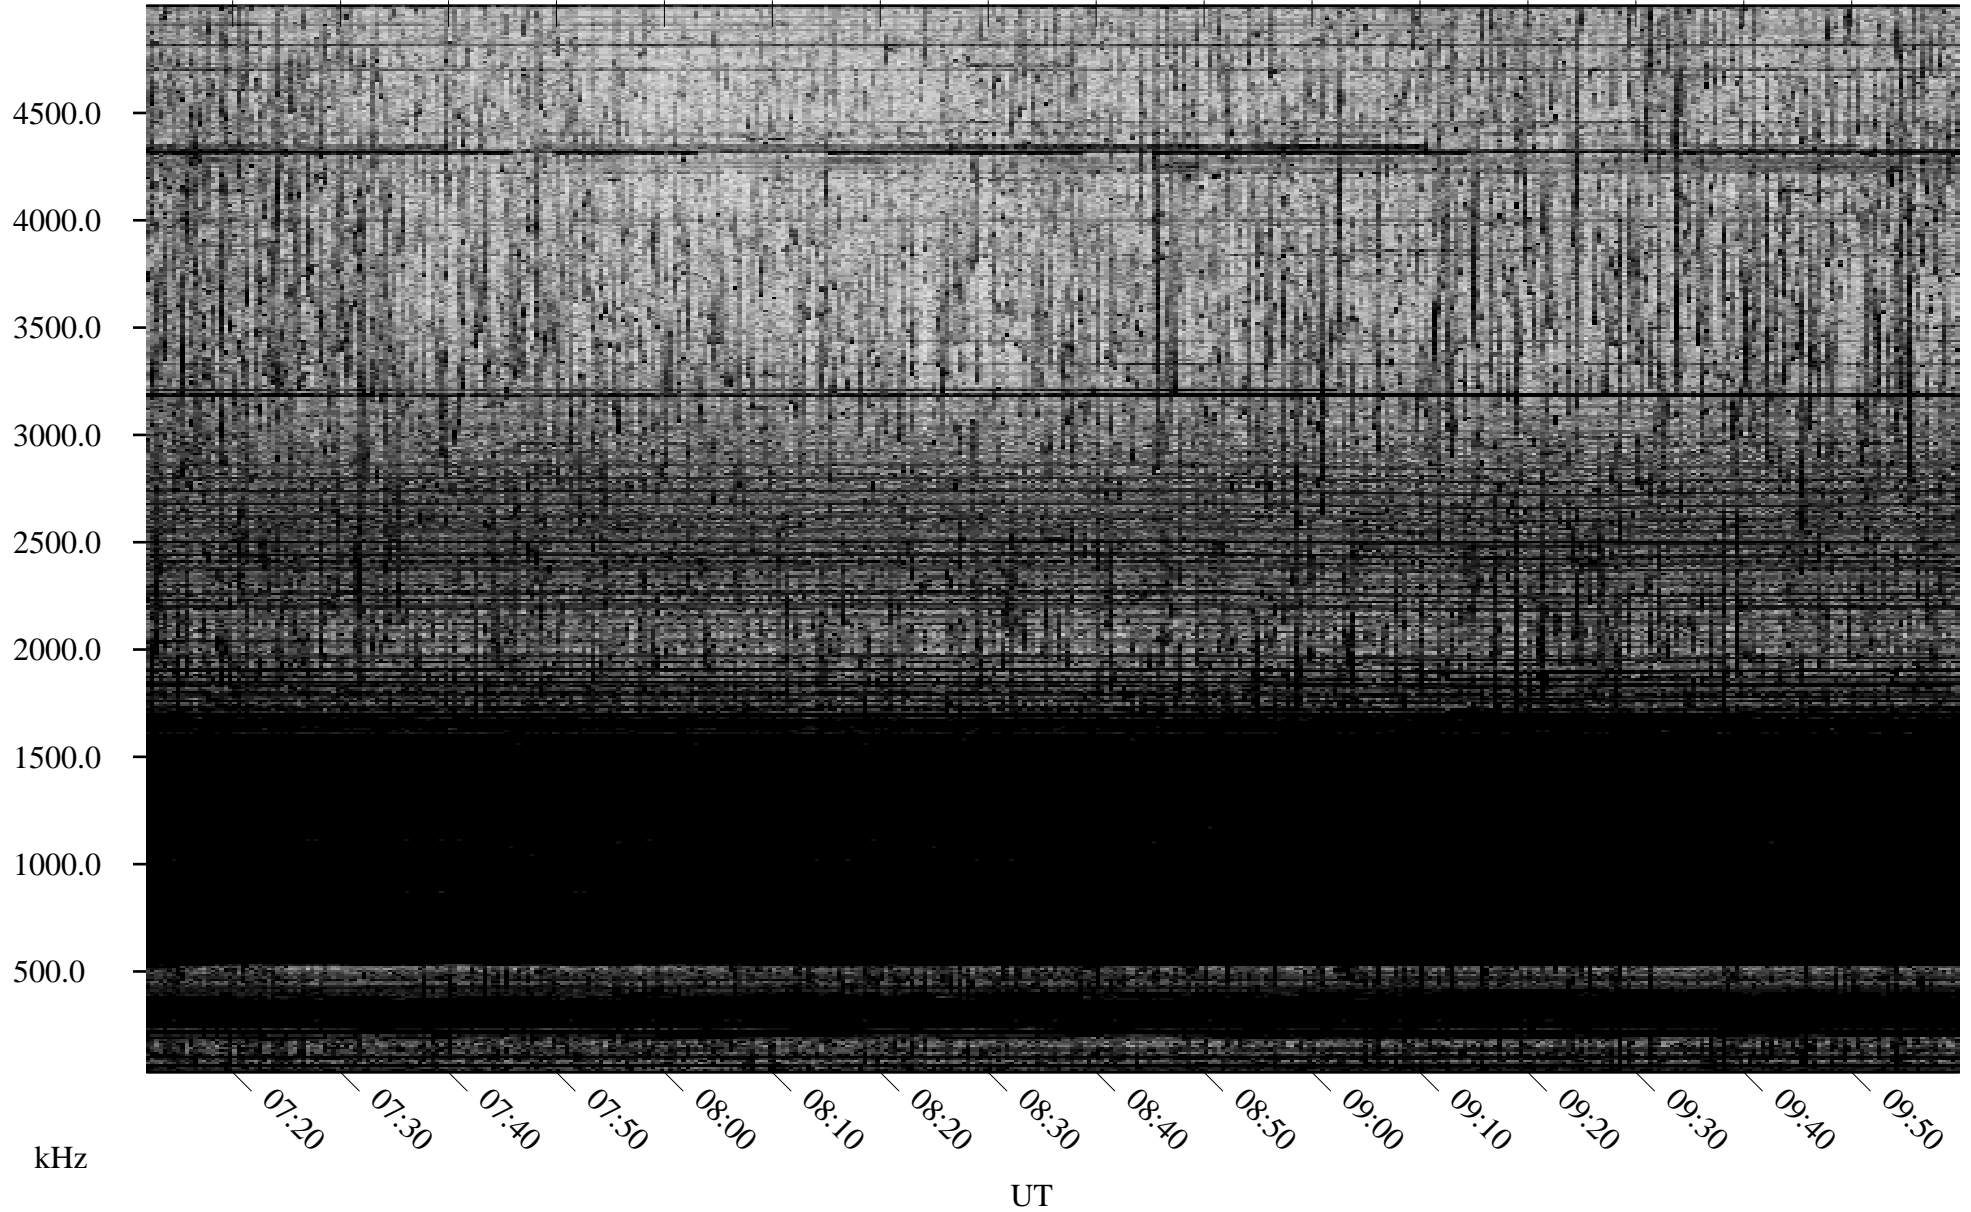

10/06/2005 Churchill, Manitoba

Linear Scale Black = 161 White = 15

ch05279l.r00m max_12

Page 1

10/06/2005 Churchill, Manitoba

Linear Scale Black = 161 White = 15

ch05279l.r00m max_12

Page 2

10/07/2005 Churchill, Manitoba

Linear Scale Black = 161 White = 15

ch05279l.r00m max_12

Page 3

10/07/2005 Churchill, Manitoba

Linear Scale Black = 161 White = 15

ch05279l.r00m max_12

Page 4

10/07/2005 Churchill, Manitoba

Linear Scale Black = 161 White = 15

ch05279l.r00m max_12

Page 5

10/07/2005 Churchill, Manitoba

Linear Scale Black = 161 White = 15

ch05279l.r00m max_12

Page 6

10/07/2005 Churchill, Manitoba

Linear Scale Black = 161 White = 15

ch05279l.r00m max_12

Page 7

10/07/2005 Churchill, Manitoba

Linear Scale Black = 161 White = 15

ch05279l.r00m max_12