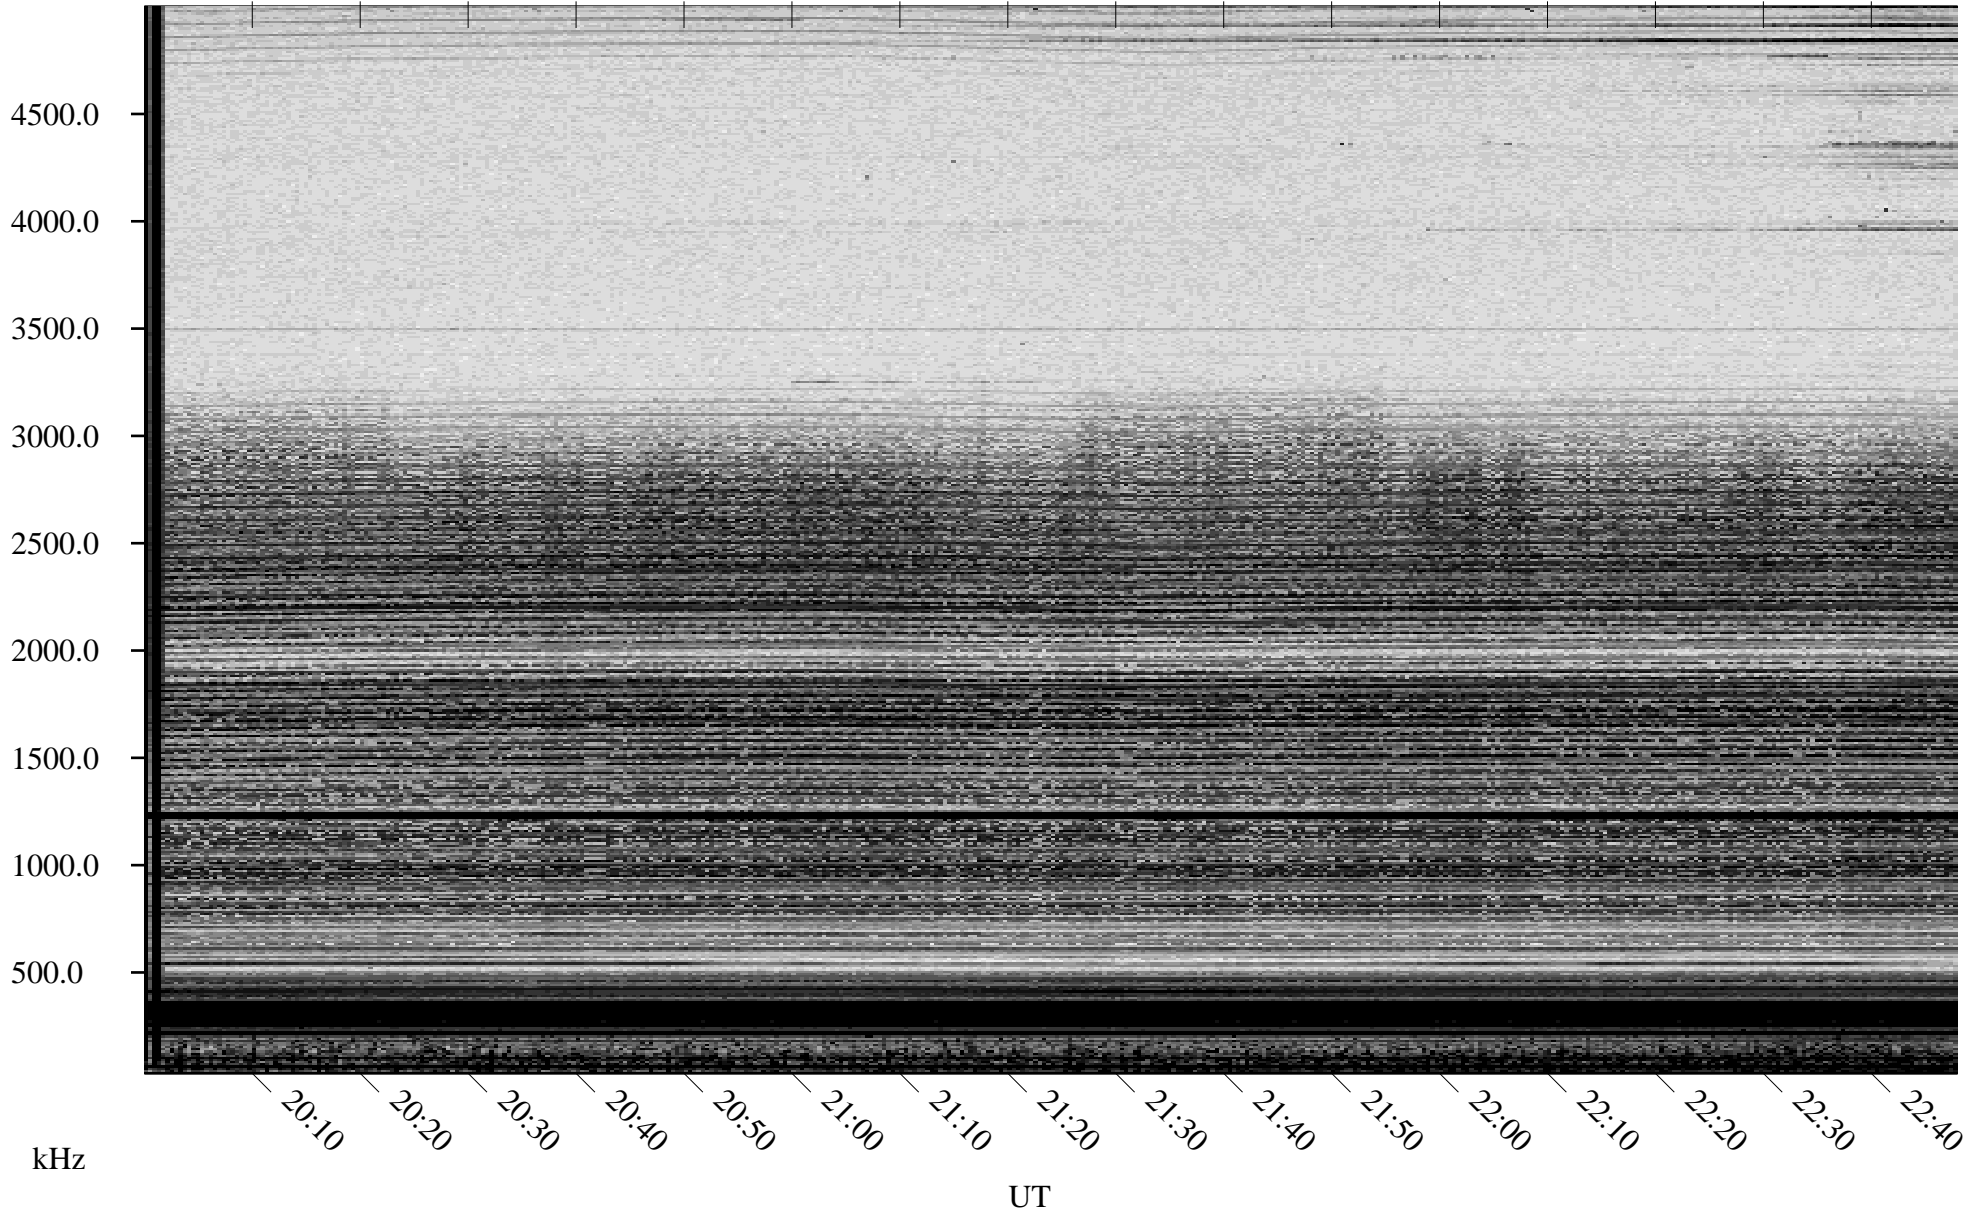

10/06/2005 Churchill, Manitoba

Linear Scale Black = 161 White = 15

ch05279l.r00m max_12

Page 1

10/06/2005 Churchill, Manitoba

Linear Scale Black = 161 White = 15

ch05279l.r00m max_12

Page 2

10/07/2005 Churchill, Manitoba

Linear Scale Black = 161 White = 15

ch05279l.r00m max_12

Page 3

10/07/2005 Churchill, Manitoba

Linear Scale Black = 161 White = 15

ch05279l.r00m max_12

Page 4

10/07/2005 Churchill, Manitoba

Linear Scale Black = 161 White = 15

ch05279l.r00m max_12

Page 5

10/07/2005 Churchill, Manitoba

Linear Scale Black = 161 White = 15

ch05279l.r00m max_12

Page 6

10/07/2005 Churchill, Manitoba

Linear Scale Black = 161 White = 15

ch05279l.r00m max_12

Page 7

10/07/2005 Churchill, Manitoba

Linear Scale Black = 161 White = 15

ch05279l.r00m max_12