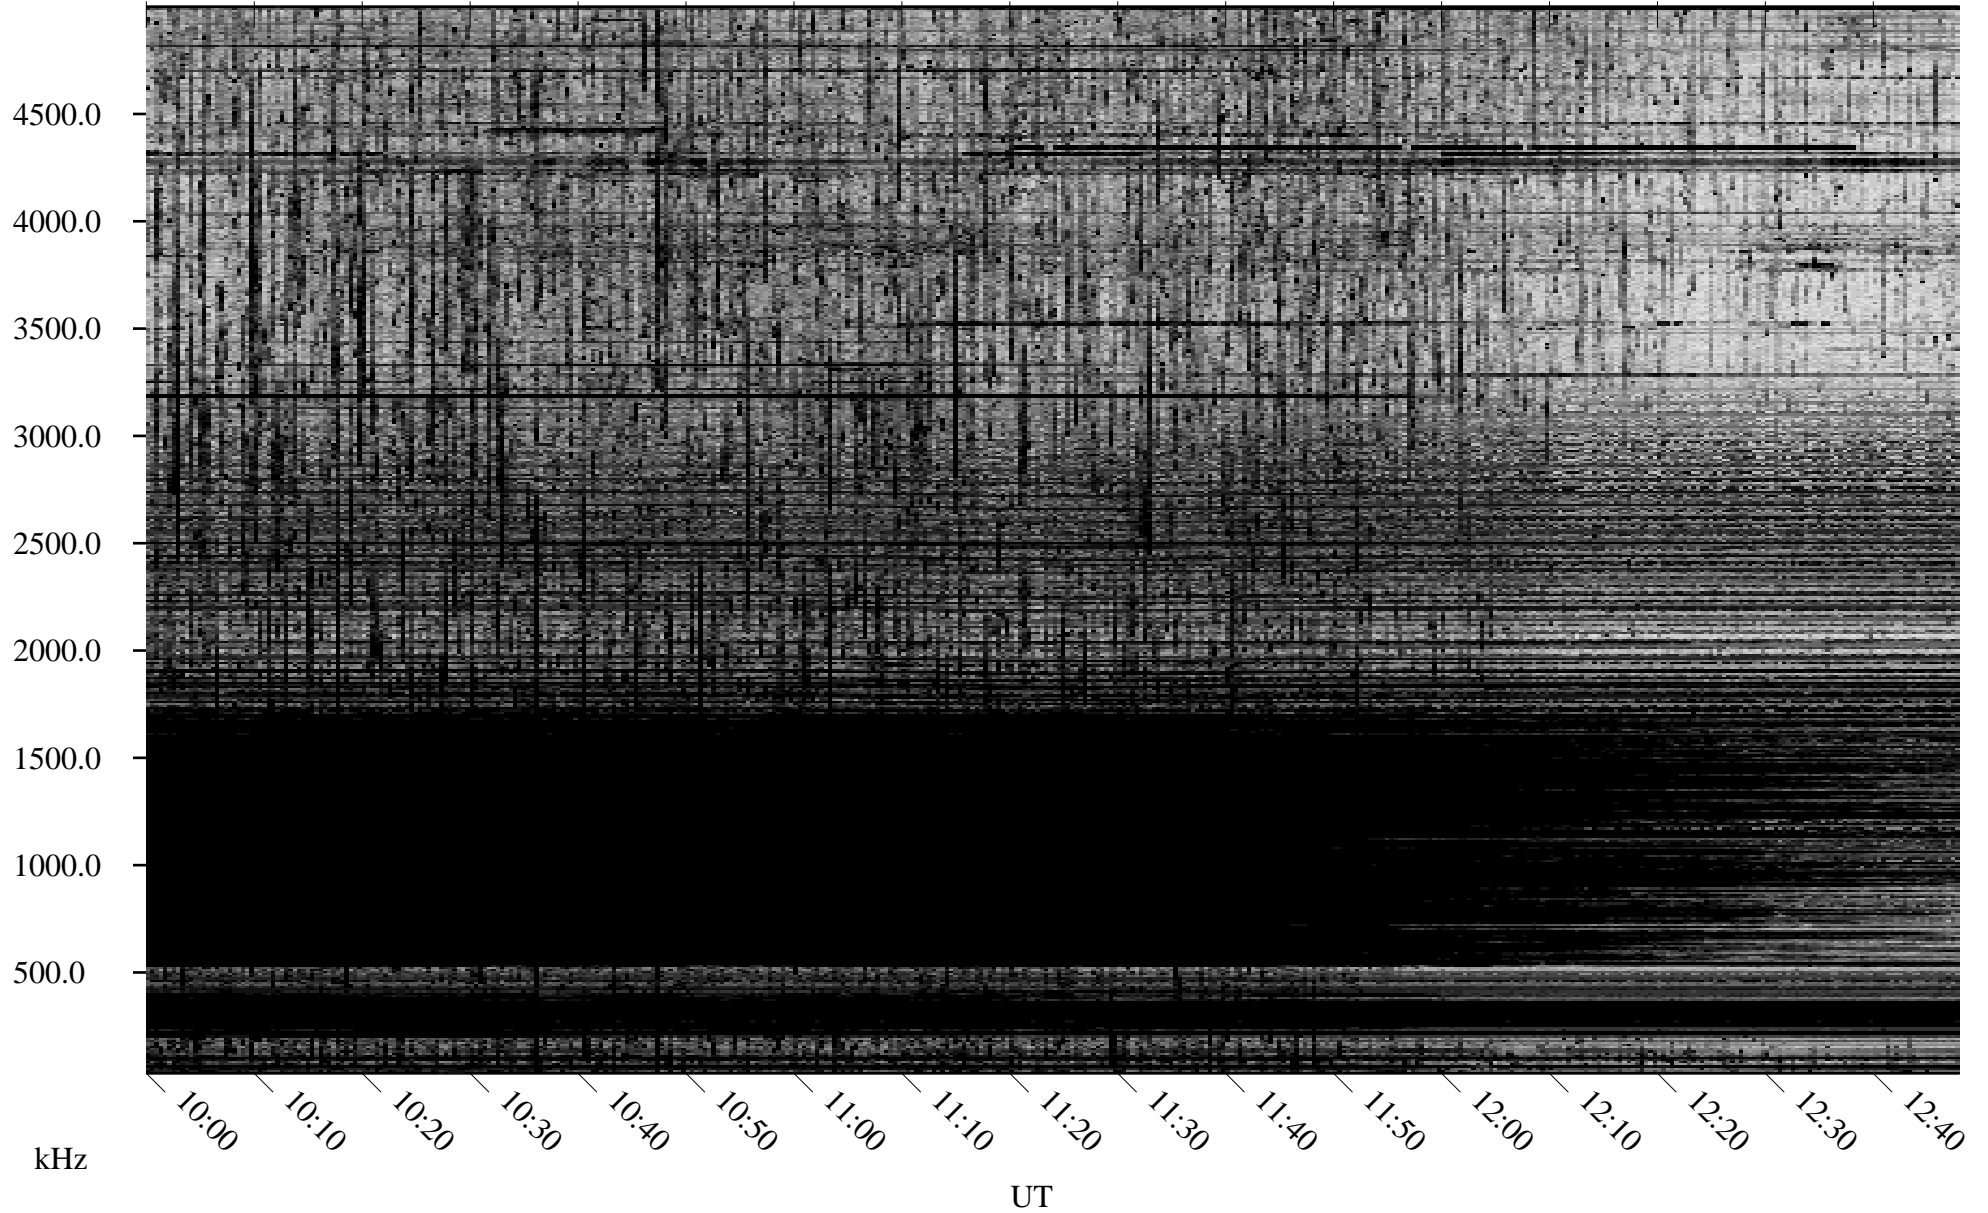

10/06/2005 Churchill, Manitoba

Linear Scale Black = 161 White = 15

ch05279l.r00m max_12

Page 1

10/06/2005 Churchill, Manitoba

Linear Scale Black = 161 White = 15

ch05279l.r00m max_12

Page 2

10/07/2005 Churchill, Manitoba

Linear Scale Black = 161 White = 15

ch05279l.r00m max_12

Page 3

10/07/2005 Churchill, Manitoba

Linear Scale Black = 161 White = 15

ch05279l.r00m max_12

Page 4

10/07/2005 Churchill, Manitoba

Linear Scale Black = 161 White = 15

ch05279l.r00m max_12

Page 5

10/07/2005 Churchill, Manitoba

Linear Scale Black = 161 White = 15

ch05279l.r00m max_12

Page 6

10/07/2005 Churchill, Manitoba

Linear Scale Black = 161 White = 15

ch05279l.r00m max_12

Page 7

10/07/2005 Churchill, Manitoba

Linear Scale Black = 161 White = 15

ch05279l.r00m max_12