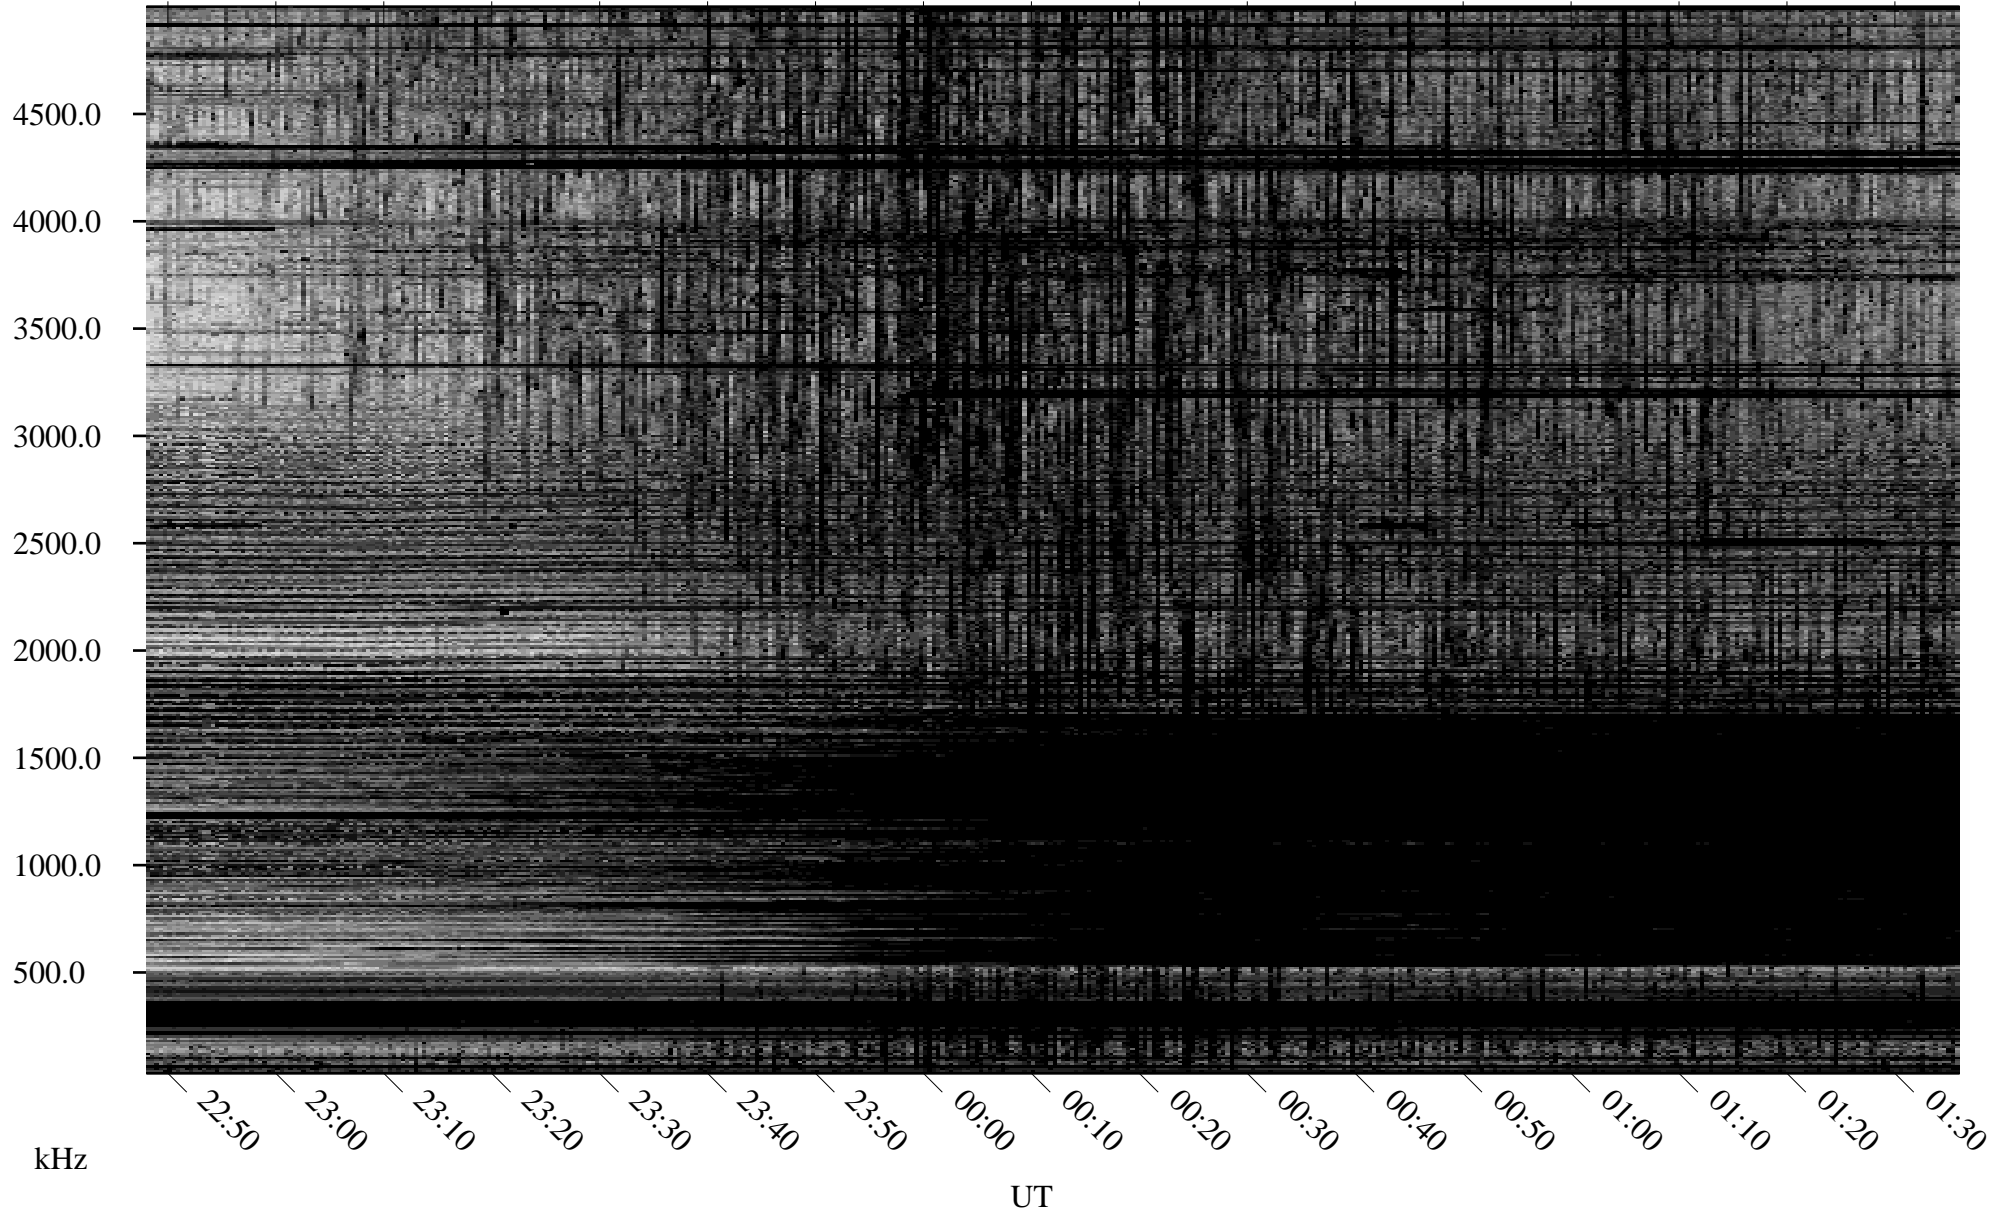

10/07/2005 Churchill, Manitoba

Linear Scale Black = 161 White = 15

ch05280l.r00m max_12

Page 1

10/07/2005 Churchill, Manitoba

Linear Scale Black = 161 White = 15

ch05280l.r00m max_12

Page 2

10/08/2005 Churchill, Manitoba

Linear Scale Black = 161 White = 15

ch05280l.r00m max_12

Page 3

10/08/2005 Churchill, Manitoba

Linear Scale Black = 161 White = 15

ch05280l.r00m max_12

Page 4

10/08/2005 Churchill, Manitoba

Linear Scale Black = 161 White = 15

ch05280l.r00m max_12

Page 5

10/08/2005 Churchill, Manitoba

Linear Scale Black = 161 White = 15

ch05280l.r00m max_12

Page 6

10/08/2005 Churchill, Manitoba

Linear Scale Black = 161 White = 15

ch05280l.r00m max_12

Page 7

10/08/2005 Churchill, Manitoba

Linear Scale Black = 161 White = 15

ch05280l.r00m max_12

Page 8