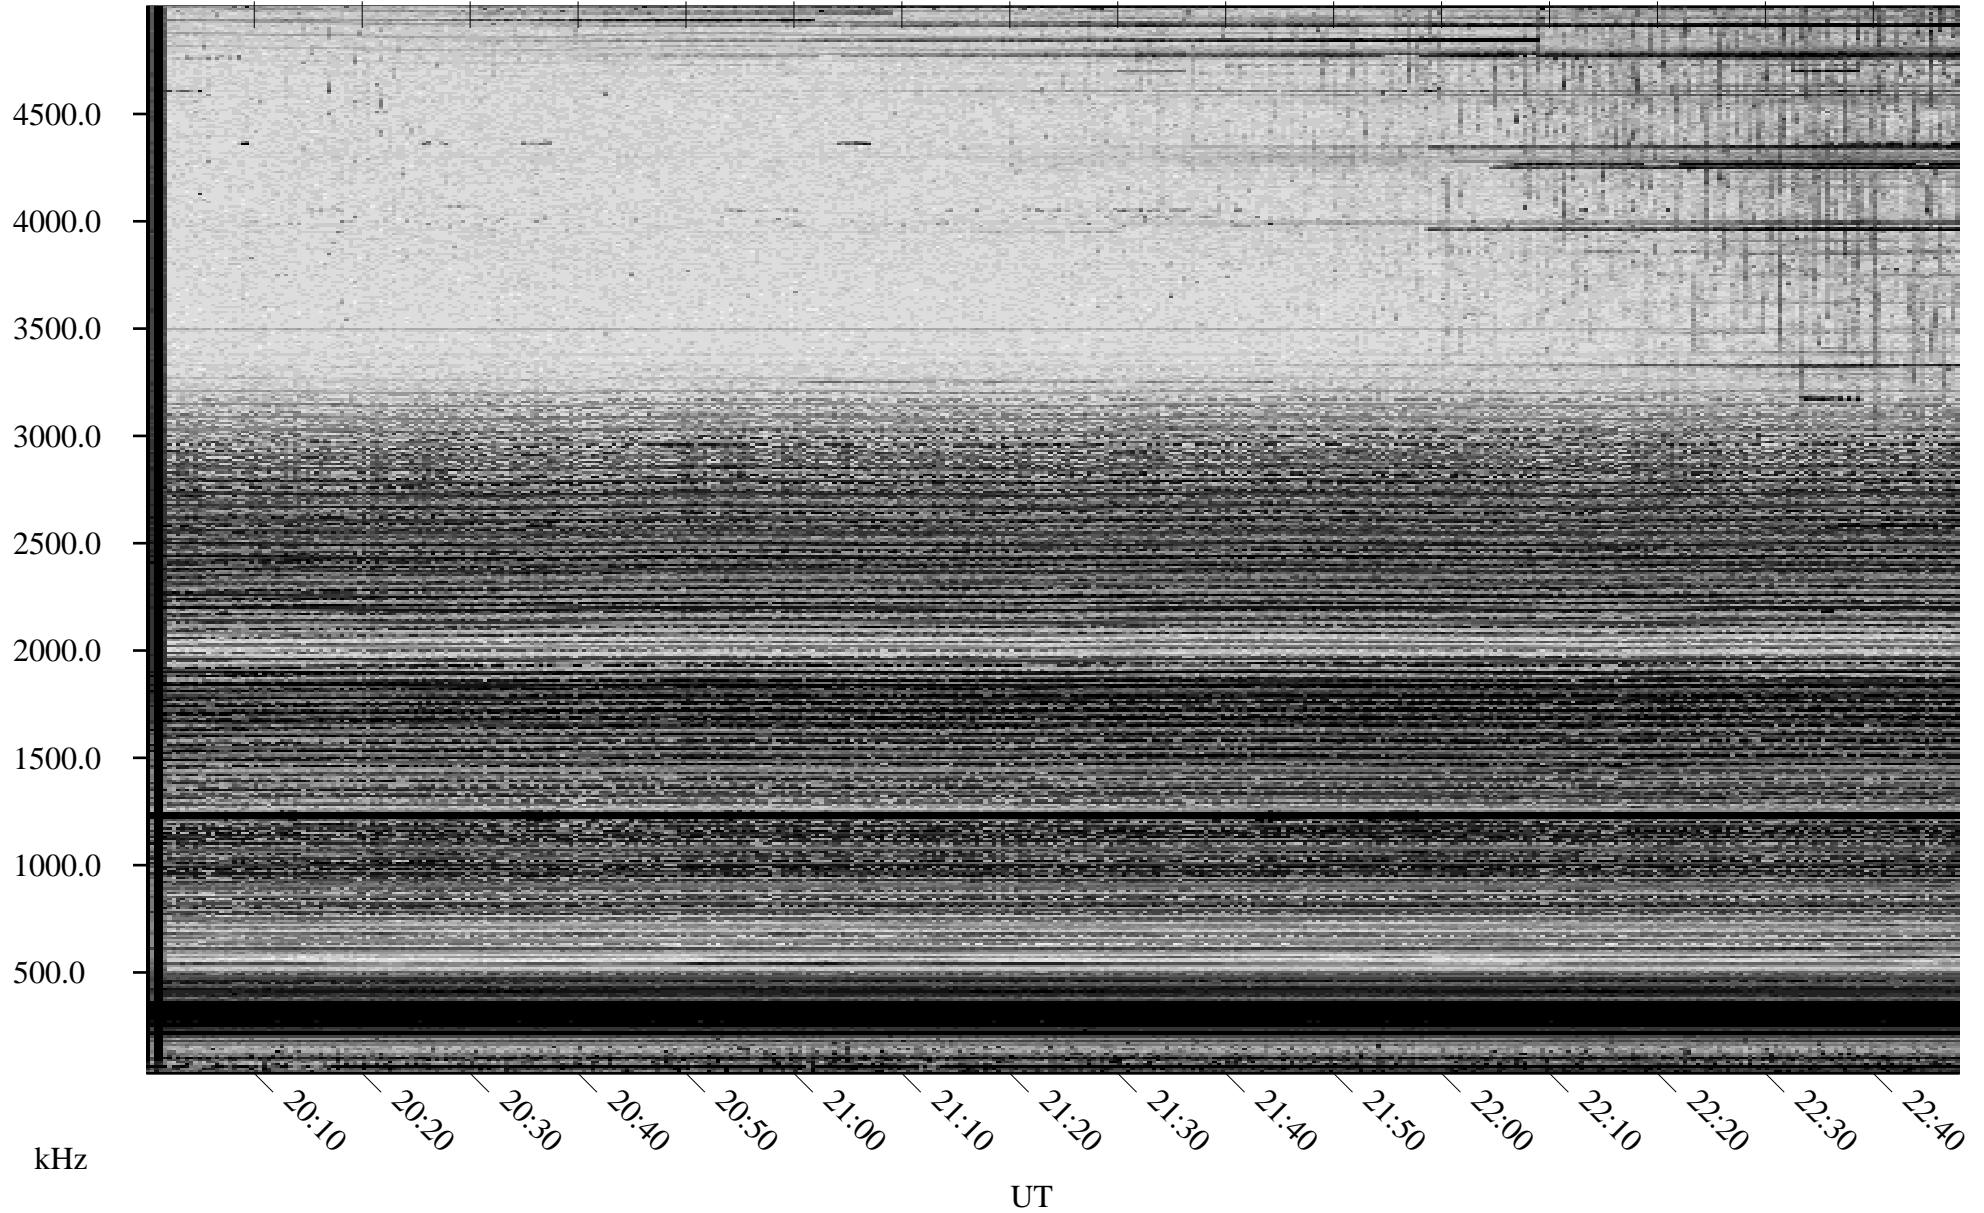

10/07/2005 Churchill, Manitoba

Linear Scale Black = 161 White = 15

ch05280l.r00m max_12

Page 1

10/07/2005 Churchill, Manitoba

Linear Scale Black = 161 White = 15

ch05280l.r00m max_12

Page 2

10/08/2005 Churchill, Manitoba

Linear Scale Black = 161 White = 15

ch05280l.r00m max_12

Page 3

10/08/2005 Churchill, Manitoba

Linear Scale Black = 161 White = 15

ch05280l.r00m max_12

Page 4

10/08/2005 Churchill, Manitoba

Linear Scale Black = 161 White = 15

ch05280l.r00m max_12

Page 5

10/08/2005 Churchill, Manitoba

Linear Scale Black = 161 White = 15

ch05280l.r00m max_12

Page 6

10/08/2005 Churchill, Manitoba

Linear Scale Black = 161 White = 15

ch05280l.r00m max_12

Page 7

10/08/2005 Churchill, Manitoba

Linear Scale Black = 161 White = 15

ch05280l.r00m max_12

Page 8