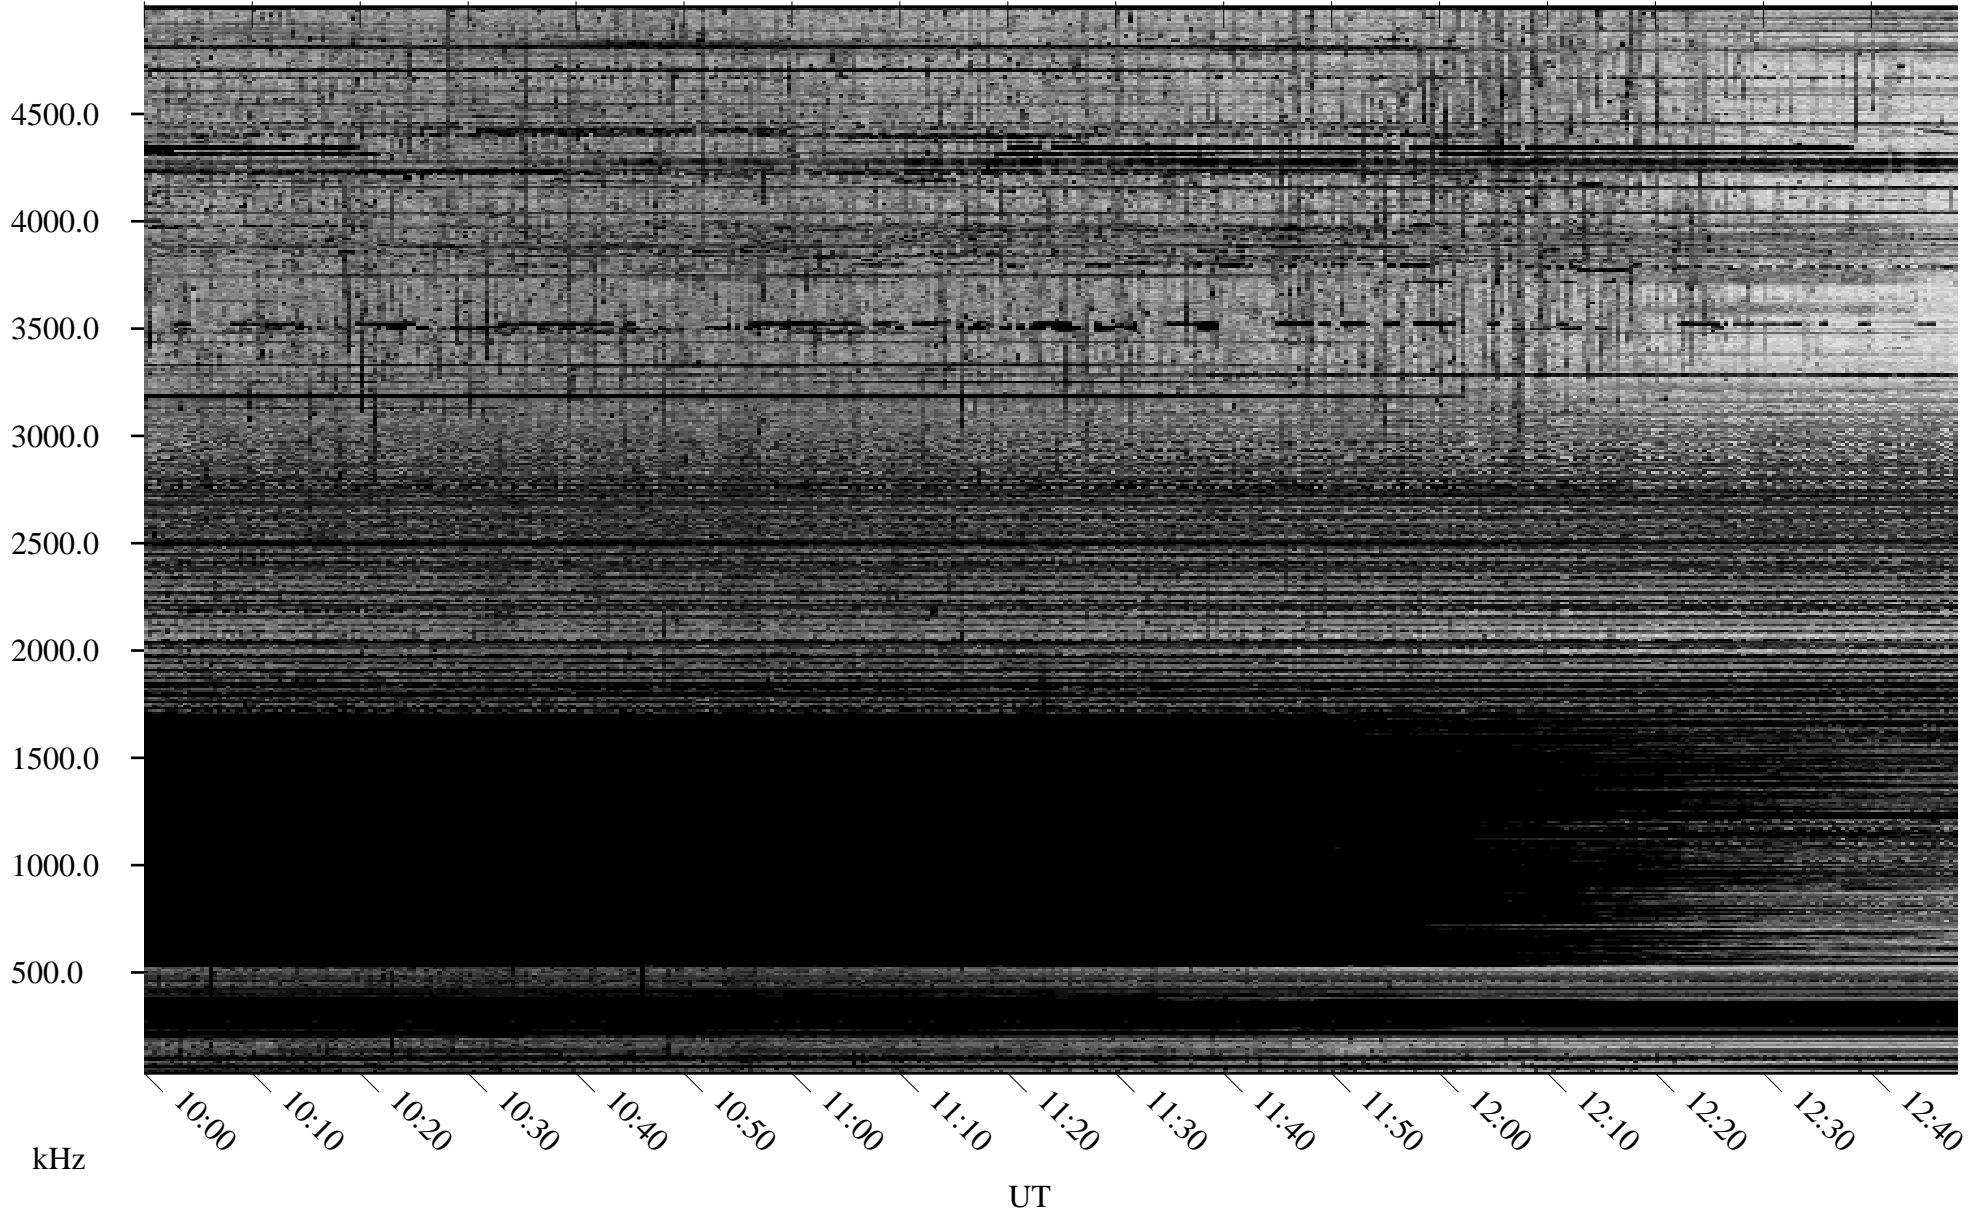

10/07/2005 Churchill, Manitoba

Linear Scale Black = 161 White = 15

ch05280l.r00m max_12

Page 1

10/07/2005 Churchill, Manitoba

Linear Scale Black = 161 White = 15

ch05280l.r00m max_12

Page 2

10/08/2005 Churchill, Manitoba

Linear Scale Black = 161 White = 15

ch05280l.r00m max_12

Page 3

10/08/2005 Churchill, Manitoba

Linear Scale Black = 161 White = 15

ch05280l.r00m max_12

Page 4

10/08/2005 Churchill, Manitoba

Linear Scale Black = 161 White = 15

ch05280l.r00m max_12

Page 5

10/08/2005 Churchill, Manitoba

Linear Scale Black = 161 White = 15

ch05280l.r00m max_12

Page 6

10/08/2005 Churchill, Manitoba

Linear Scale Black = 161 White = 15

ch05280l.r00m max_12

Page 7

10/08/2005 Churchill, Manitoba

Linear Scale Black = 161 White = 15

ch05280l.r00m max_12

Page 8