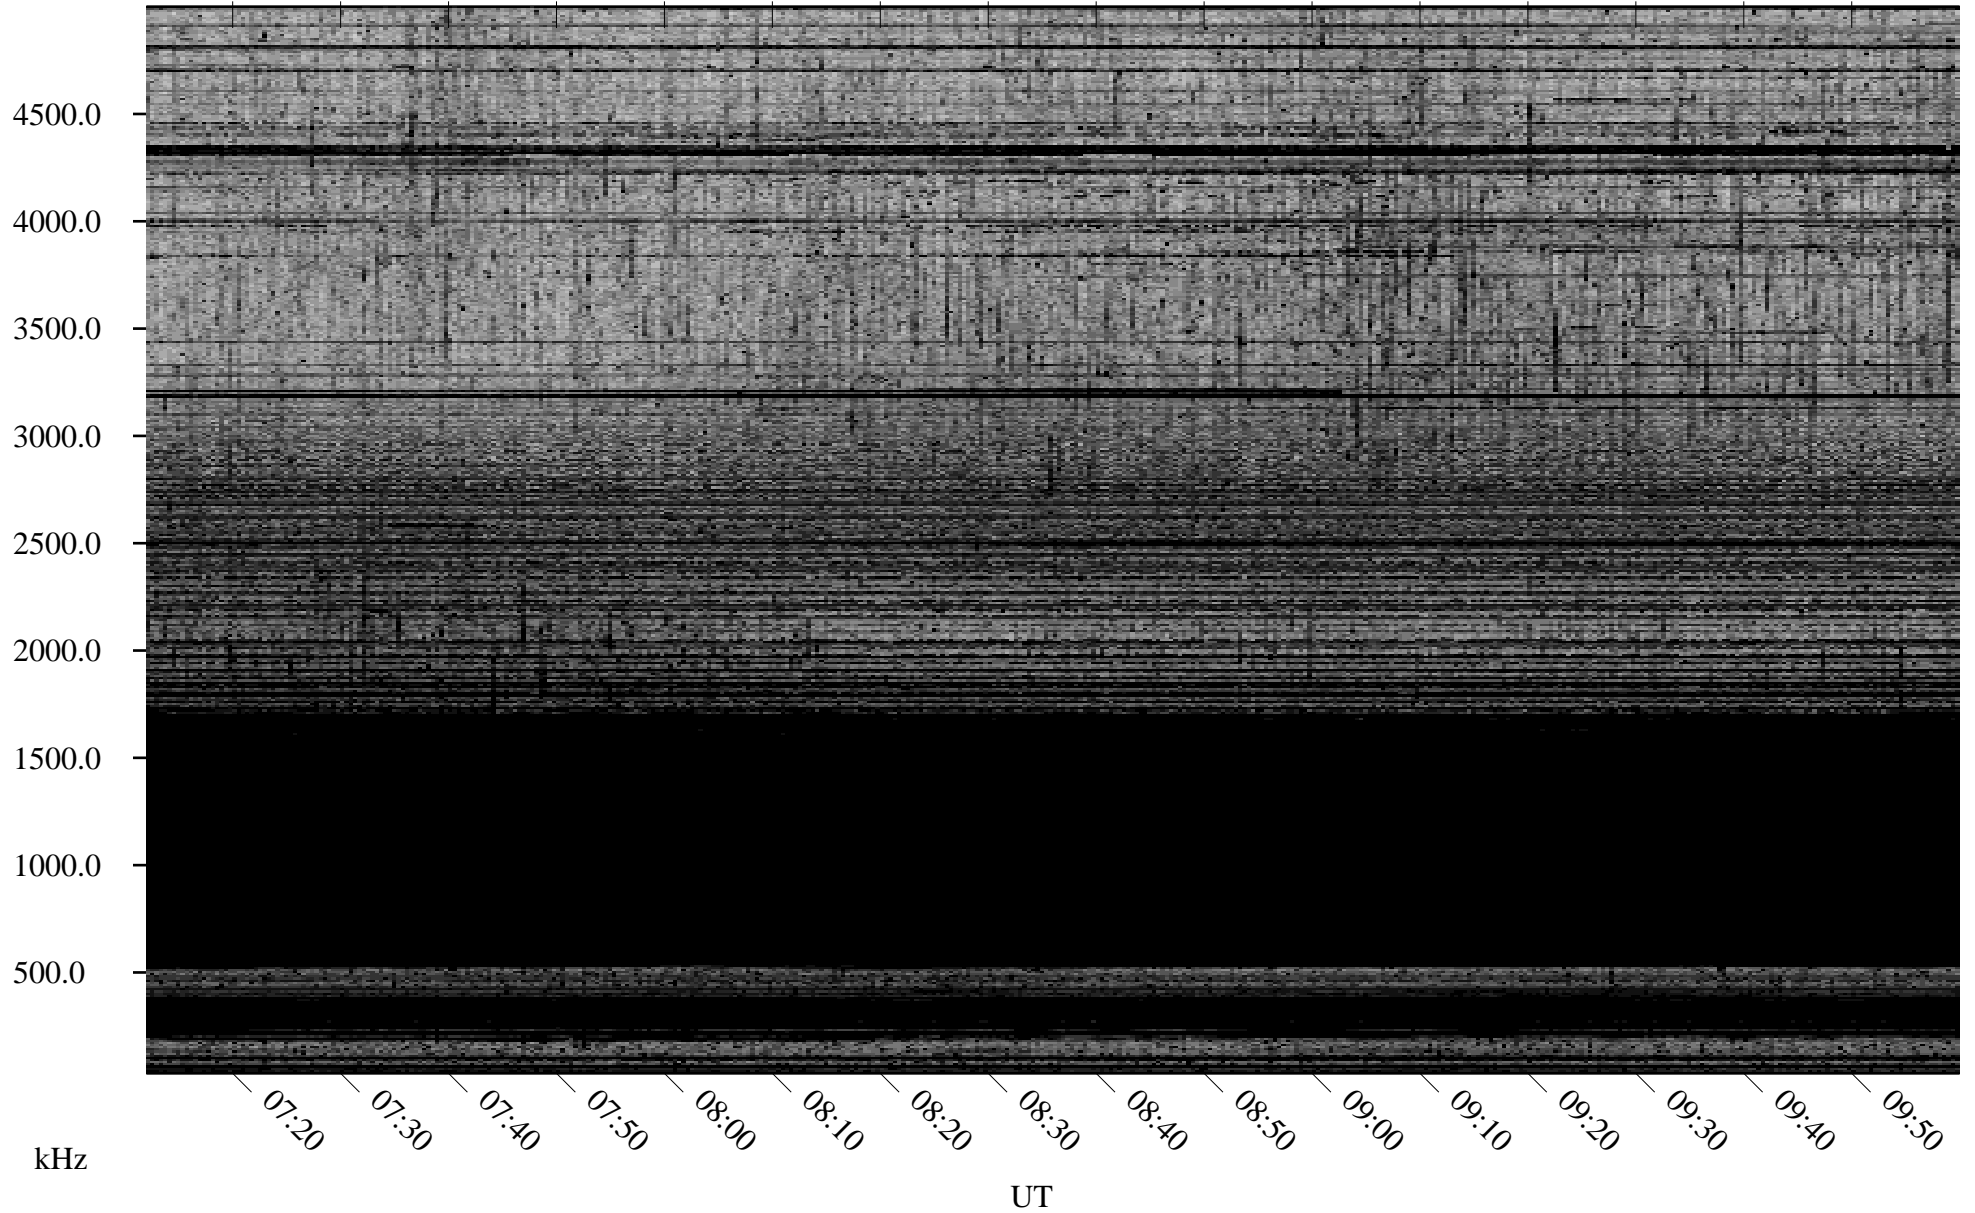

10/07/2005 Churchill, Manitoba

Linear Scale Black = 161 White = 15

ch05280l.r00m max_12

Page 1

10/07/2005 Churchill, Manitoba

Linear Scale Black = 161 White = 15

ch05280l.r00m max_12

Page 2

10/08/2005 Churchill, Manitoba

Linear Scale Black = 161 White = 15

ch05280l.r00m max_12

Page 3

10/08/2005 Churchill, Manitoba

Linear Scale Black = 161 White = 15

ch05280l.r00m max_12

Page 4

10/08/2005 Churchill, Manitoba

Linear Scale Black = 161 White = 15

ch05280l.r00m max_12

Page 5

10/08/2005 Churchill, Manitoba

Linear Scale Black = 161 White = 15

ch05280l.r00m max_12

Page 6

10/08/2005 Churchill, Manitoba

Linear Scale Black = 161 White = 15

ch05280l.r00m max_12

Page 7

10/08/2005 Churchill, Manitoba

Linear Scale Black = 161 White = 15

ch05280l.r00m max_12

Page 8