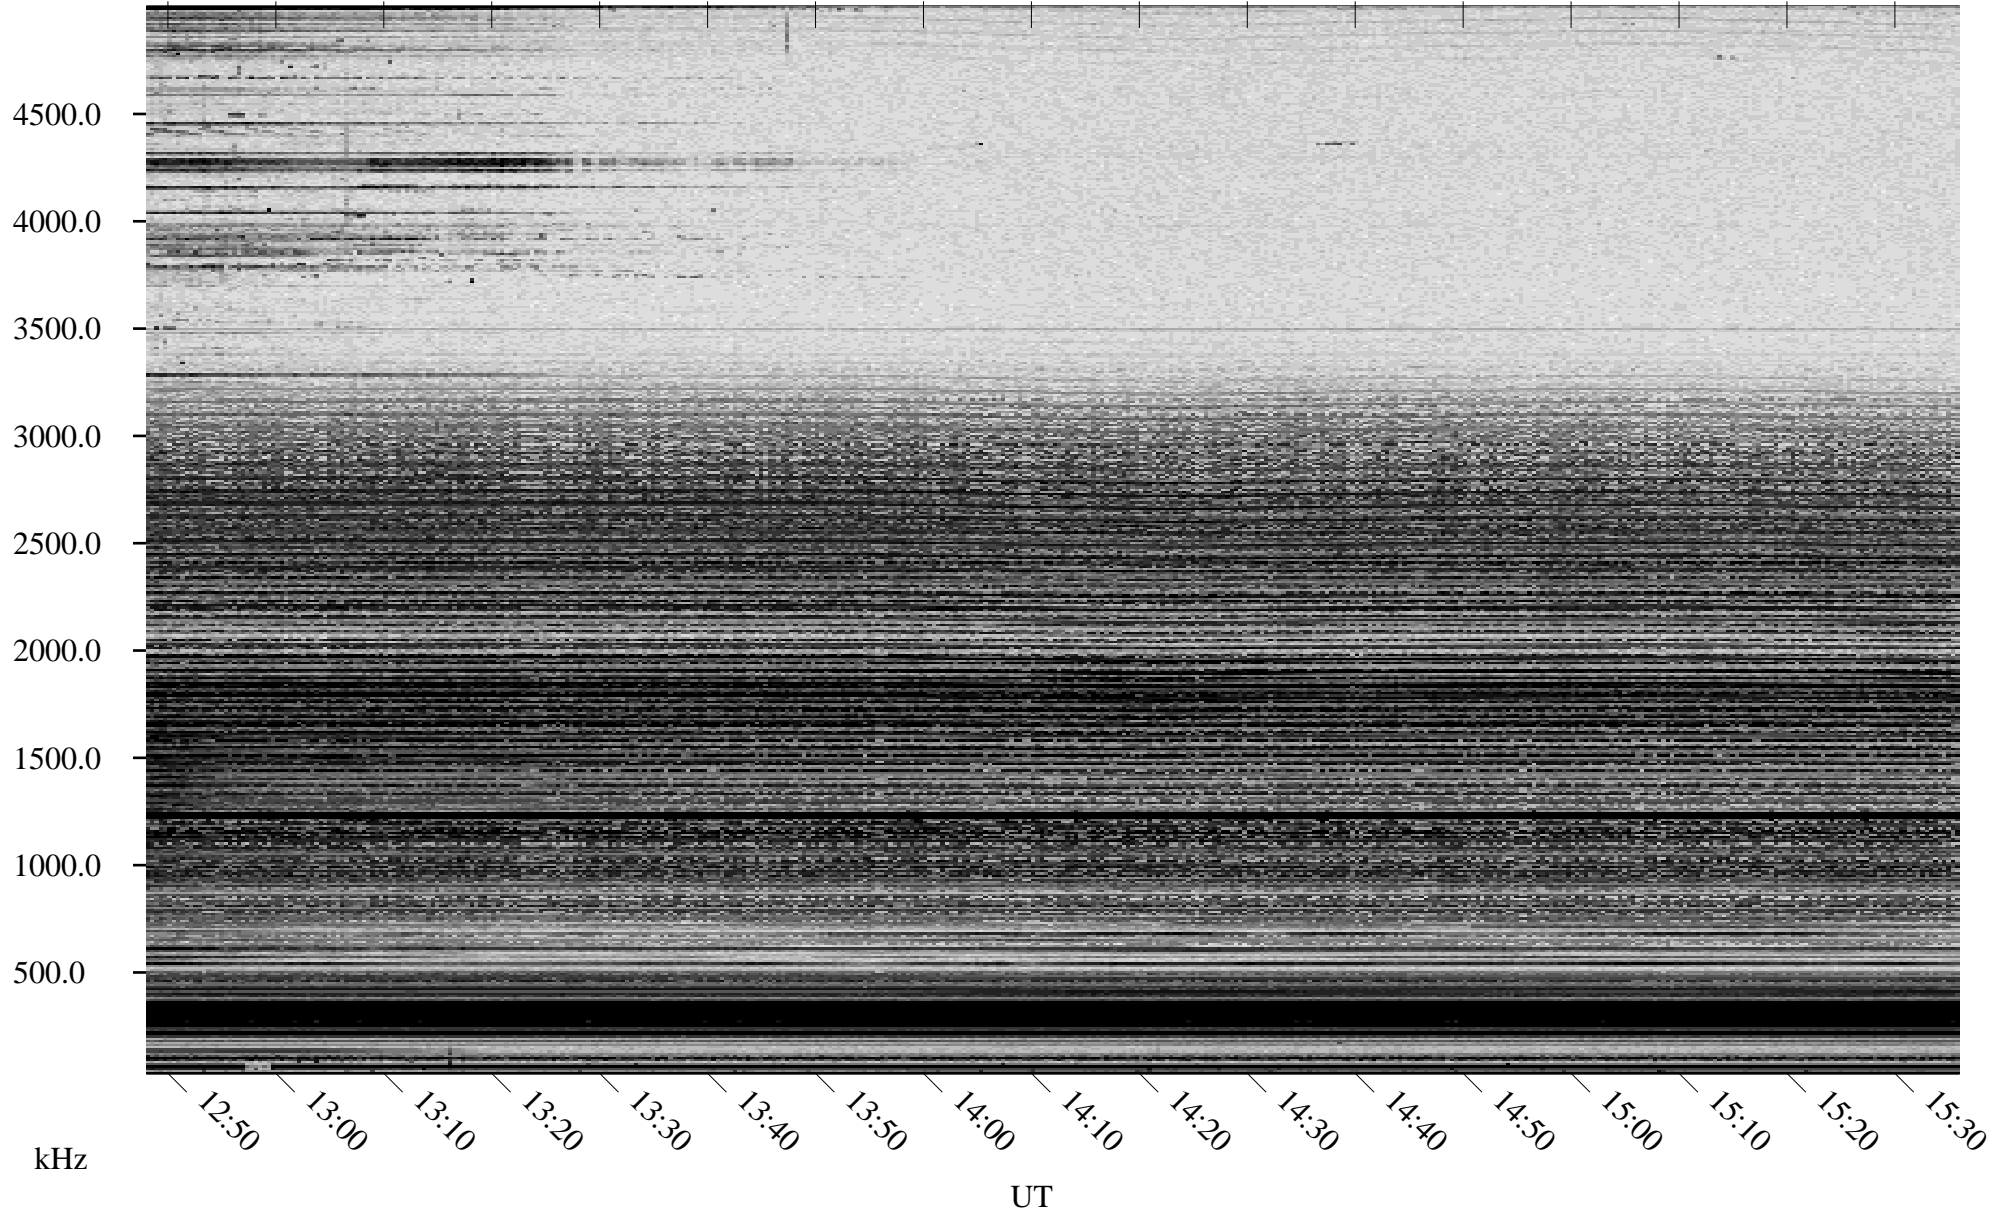

10/07/2005 Churchill, Manitoba

Linear Scale Black = 161 White = 15

ch05280l.r00m max_12

Page 1

10/07/2005 Churchill, Manitoba

Linear Scale Black = 161 White = 15

ch05280l.r00m max_12

Page 2

10/08/2005 Churchill, Manitoba

Linear Scale Black = 161 White = 15

ch05280l.r00m max_12

Page 3

10/08/2005 Churchill, Manitoba

Linear Scale Black = 161 White = 15

ch05280l.r00m max_12

Page 4

10/08/2005 Churchill, Manitoba

Linear Scale Black = 161 White = 15

ch05280l.r00m max_12

Page 5

10/08/2005 Churchill, Manitoba

Linear Scale Black = 161 White = 15

ch05280l.r00m max_12

Page 6

10/08/2005 Churchill, Manitoba

Linear Scale Black = 161 White = 15

ch05280l.r00m max_12

Page 7

10/08/2005 Churchill, Manitoba

Linear Scale Black = 161 White = 15

ch05280l.r00m max_12

Page 8