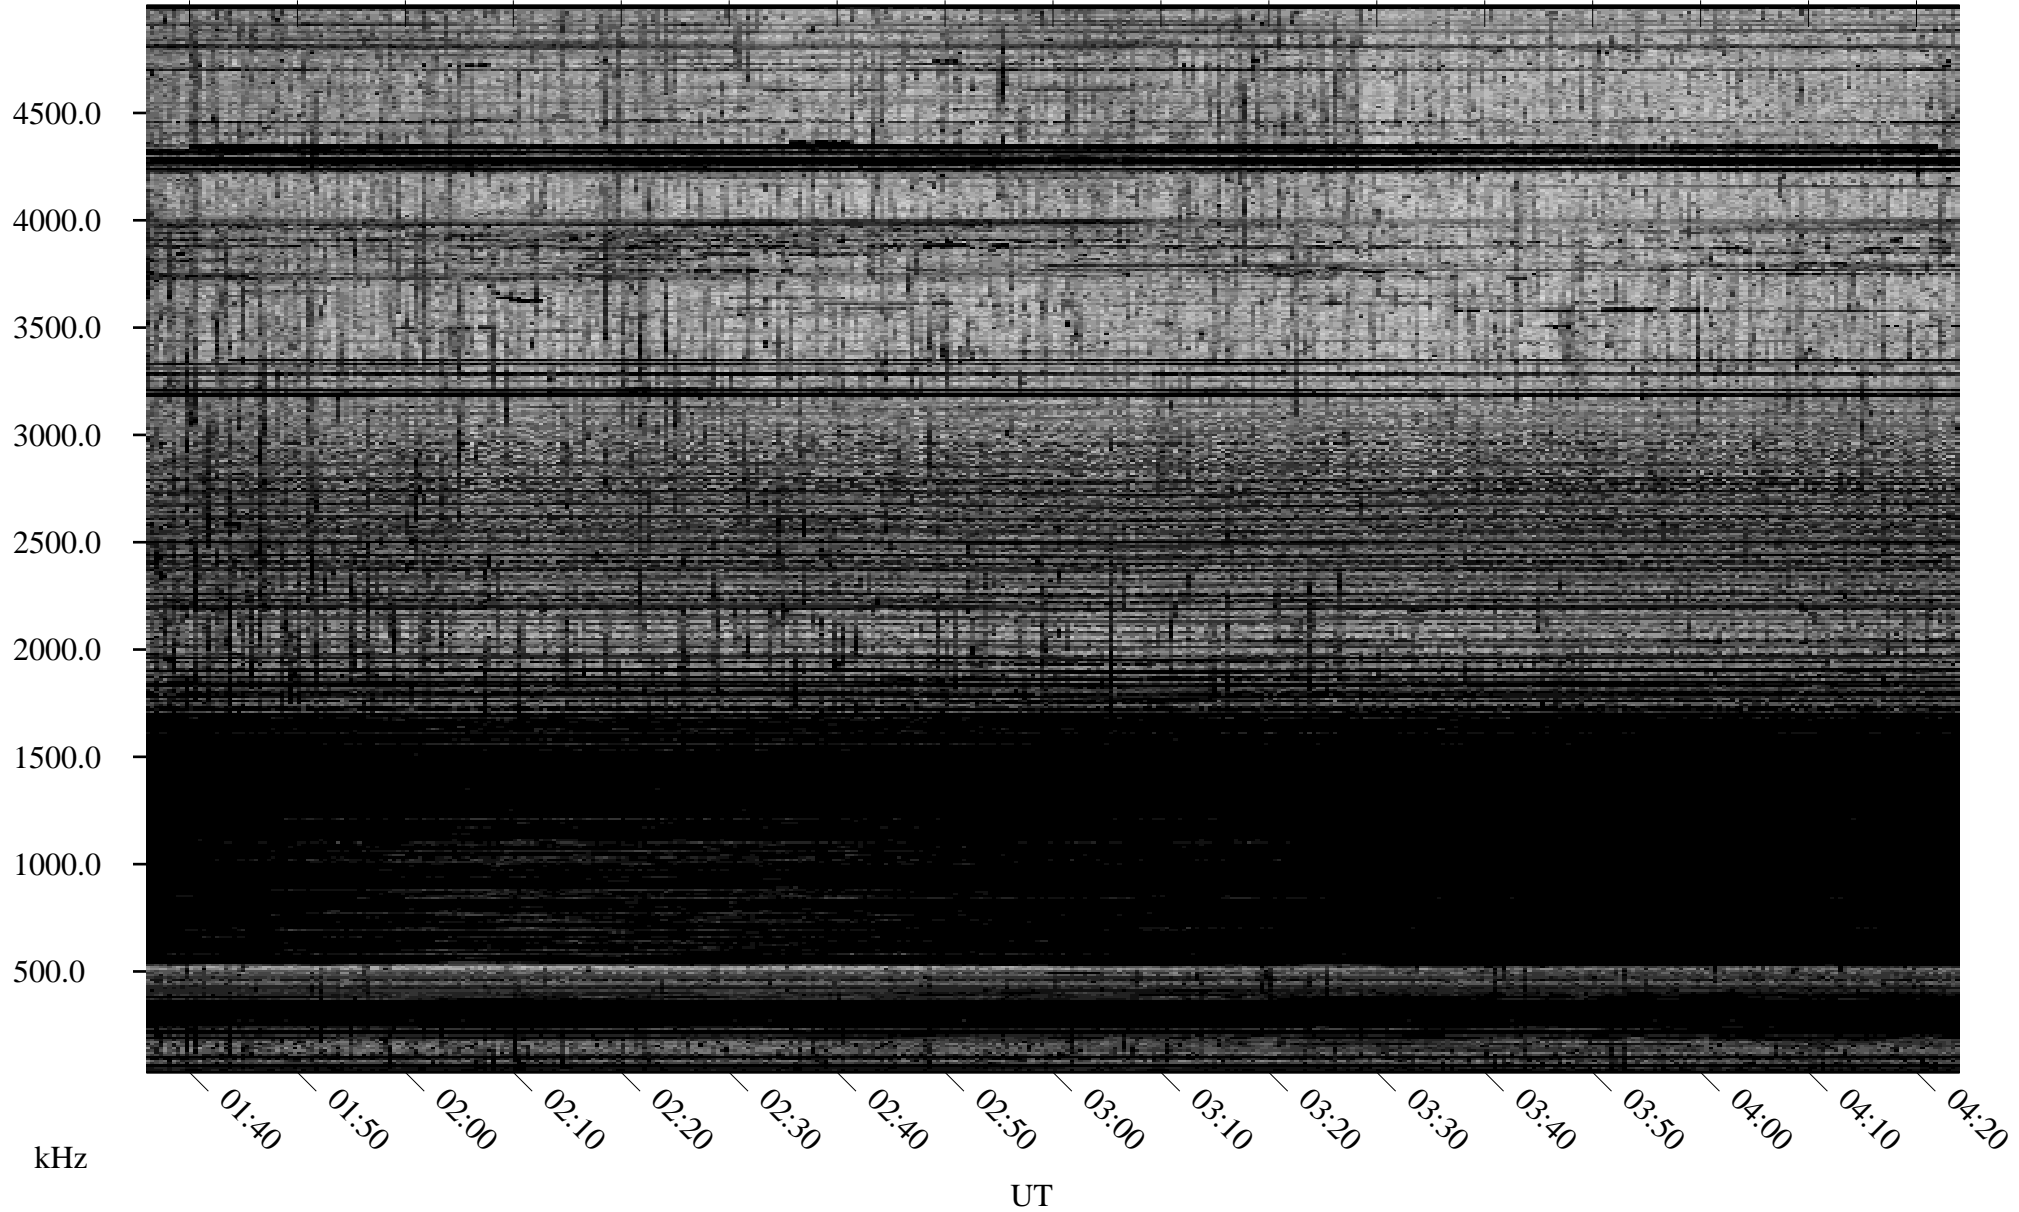

10/07/2005 Churchill, Manitoba

Linear Scale Black = 161 White = 15

ch05280l.r00m max_12

Page 1

10/07/2005 Churchill, Manitoba

Linear Scale Black = 161 White = 15

ch05280l.r00m max_12

Page 2

10/08/2005 Churchill, Manitoba

Linear Scale Black = 161 White = 15

ch05280l.r00m max_12

Page 3

10/08/2005 Churchill, Manitoba

Linear Scale Black = 161 White = 15

ch05280l.r00m max_12

Page 4

10/08/2005 Churchill, Manitoba

Linear Scale Black = 161 White = 15

ch05280l.r00m max_12

Page 5

10/08/2005 Churchill, Manitoba

Linear Scale Black = 161 White = 15

ch05280l.r00m max_12

Page 6

10/08/2005 Churchill, Manitoba

Linear Scale Black = 161 White = 15

ch05280l.r00m max_12

Page 7

10/08/2005 Churchill, Manitoba

Linear Scale Black = 161 White = 15

ch05280l.r00m max_12

Page 8