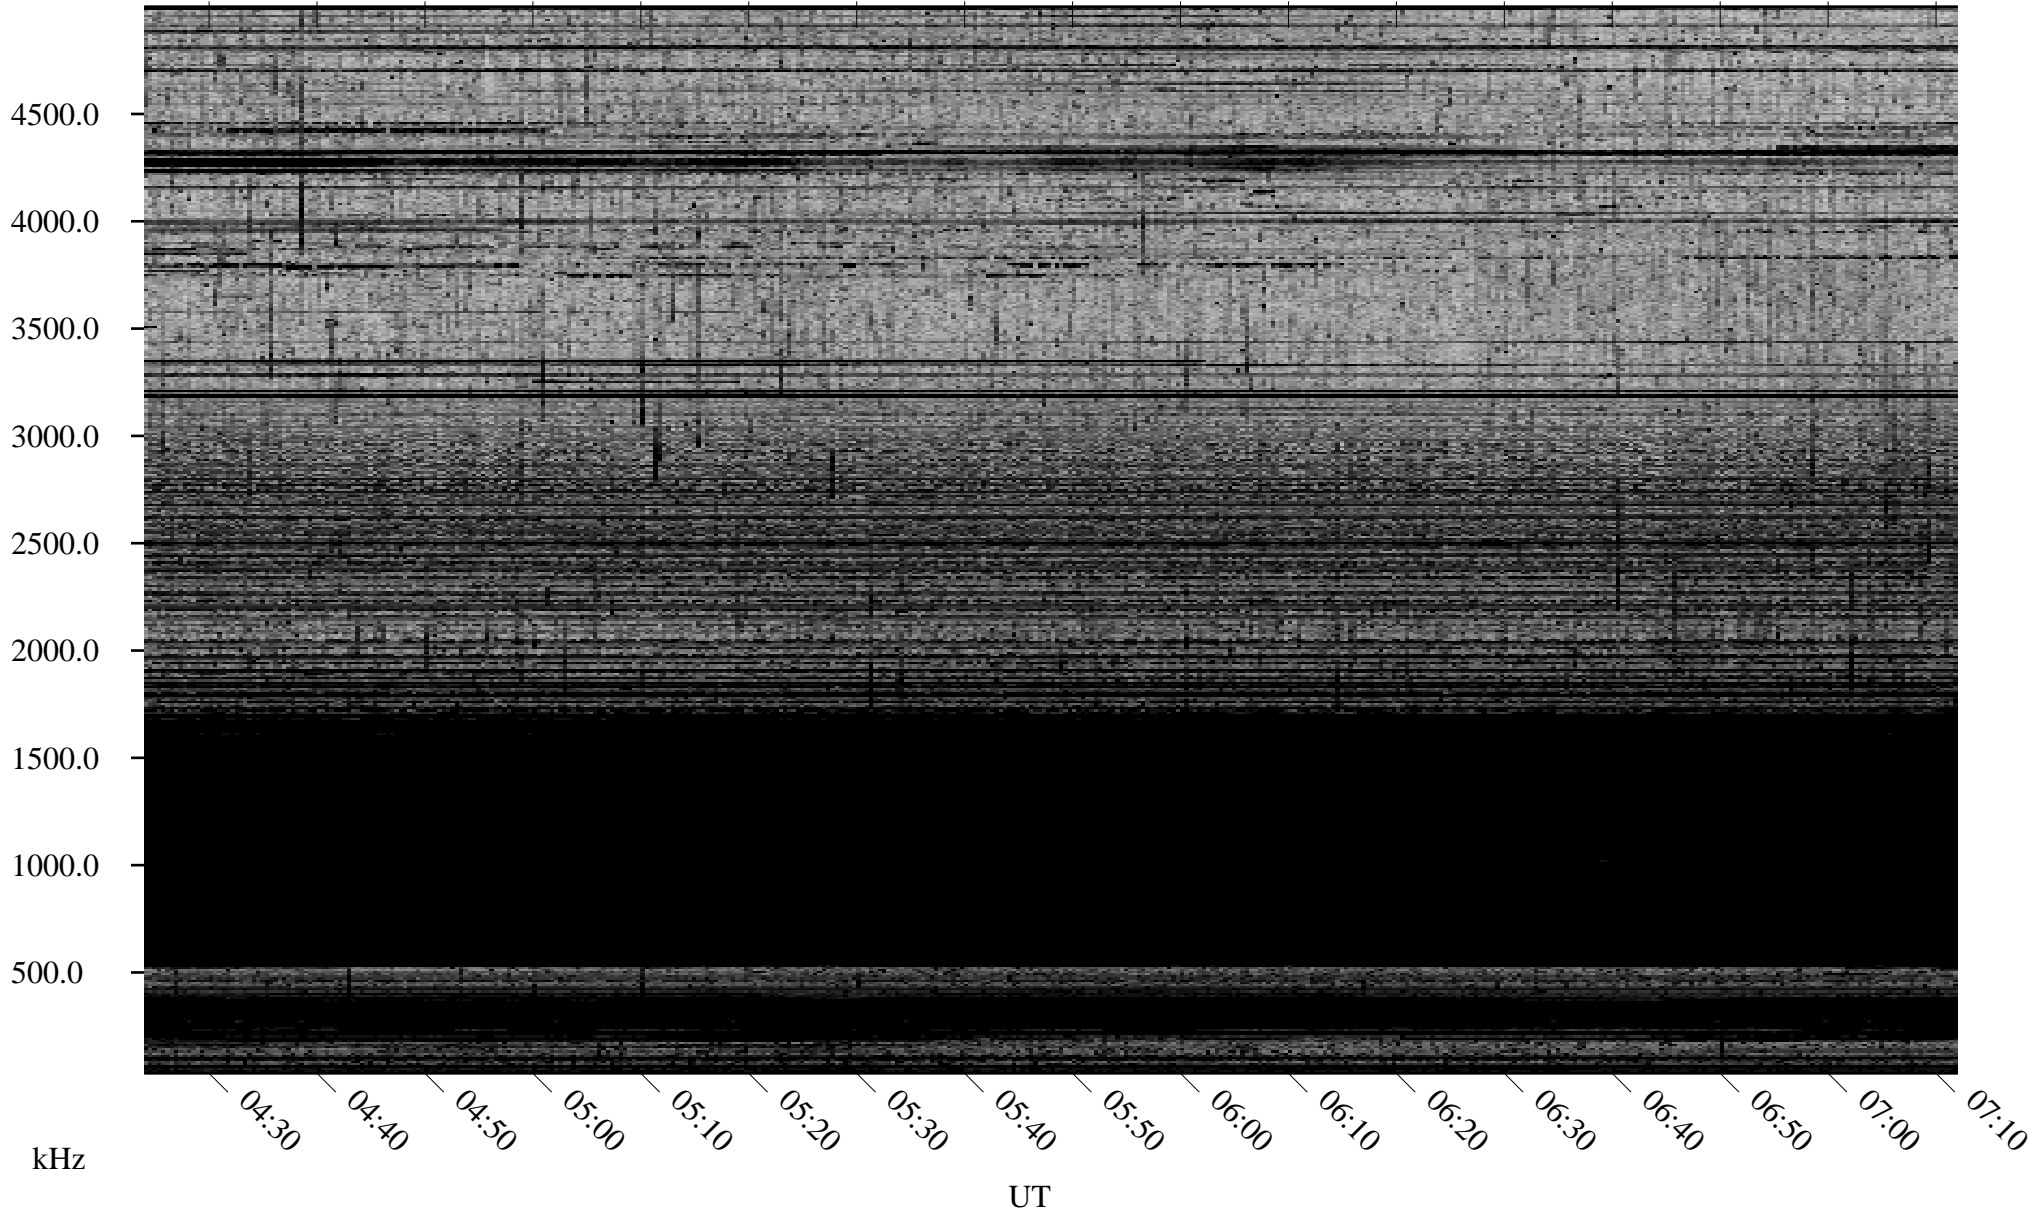

10/07/2005 Churchill, Manitoba

Linear Scale Black = 161 White = 15

ch05280l.r00m max_12

Page 1

10/07/2005 Churchill, Manitoba

Linear Scale Black = 161 White = 15

ch05280l.r00m max_12

Page 2

10/08/2005 Churchill, Manitoba

Linear Scale Black = 161 White = 15

ch05280l.r00m max_12

Page 3

10/08/2005 Churchill, Manitoba

Linear Scale Black = 161 White = 15

ch05280l.r00m max_12

Page 4

10/08/2005 Churchill, Manitoba

Linear Scale Black = 161 White = 15

ch05280l.r00m max_12

Page 5

10/08/2005 Churchill, Manitoba

Linear Scale Black = 161 White = 15

ch05280l.r00m max_12

Page 6

10/08/2005 Churchill, Manitoba

Linear Scale Black = 161 White = 15

ch05280l.r00m max_12

Page 7

10/08/2005 Churchill, Manitoba

Linear Scale Black = 161 White = 15

ch05280l.r00m max_12

Page 8