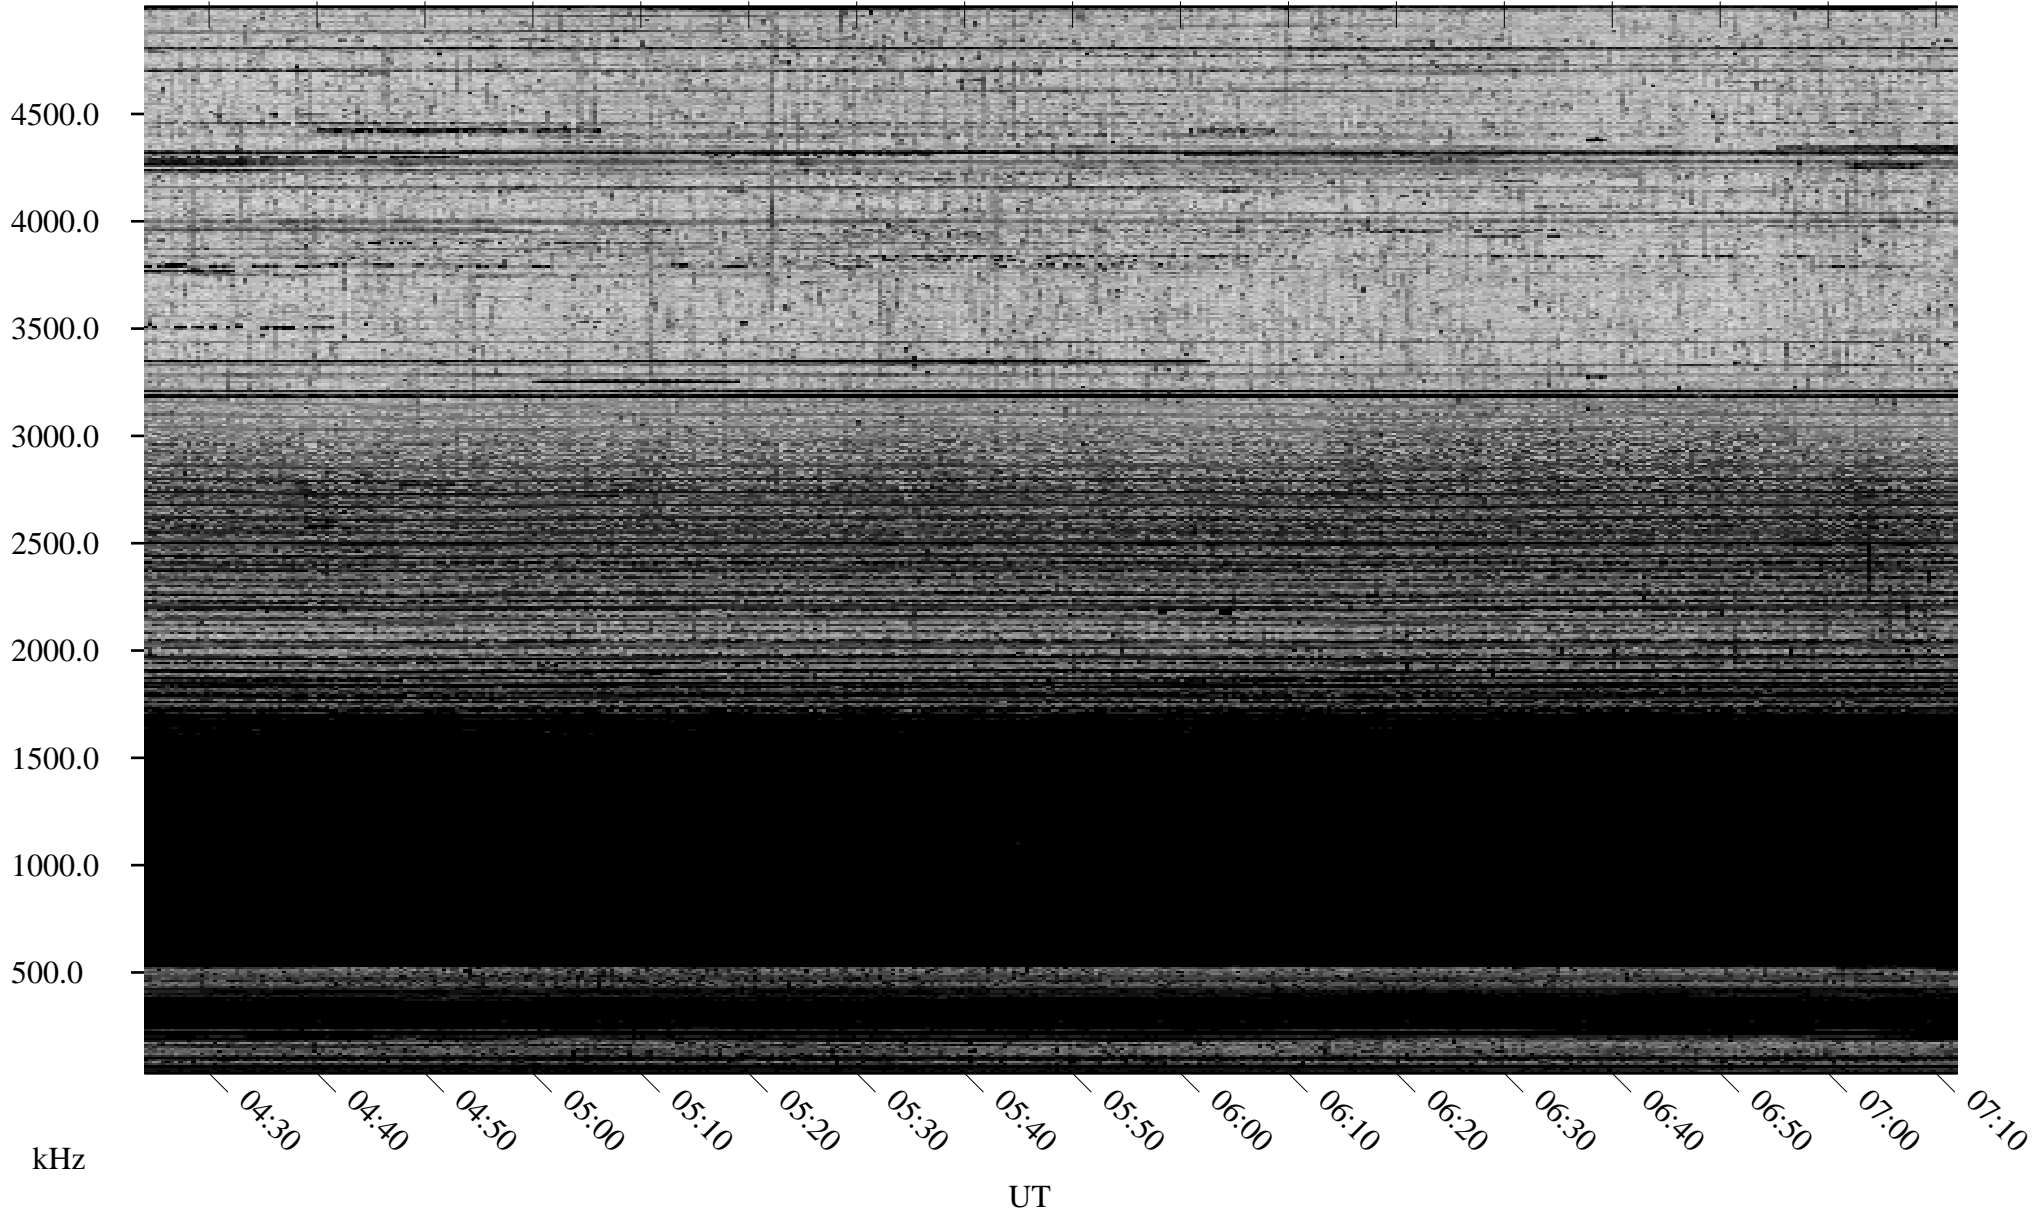

# 10/08/2005 Churchill, Manitoba

Linear Scale    Black = 161    White = 15

ch052811.r00m max\_12

Page 1

# 10/08/2005 Churchill, Manitoba

Linear Scale    Black = 161    White = 15

ch052811.r00m max\_12

Page 2

# 10/09/2005 Churchill, Manitoba

Linear Scale    Black = 161    White = 15

ch052811.r00m max\_12

Page 3

# 10/09/2005 Churchill, Manitoba

Linear Scale    Black = 161    White = 15

ch052811.r00m max\_12

Page 4