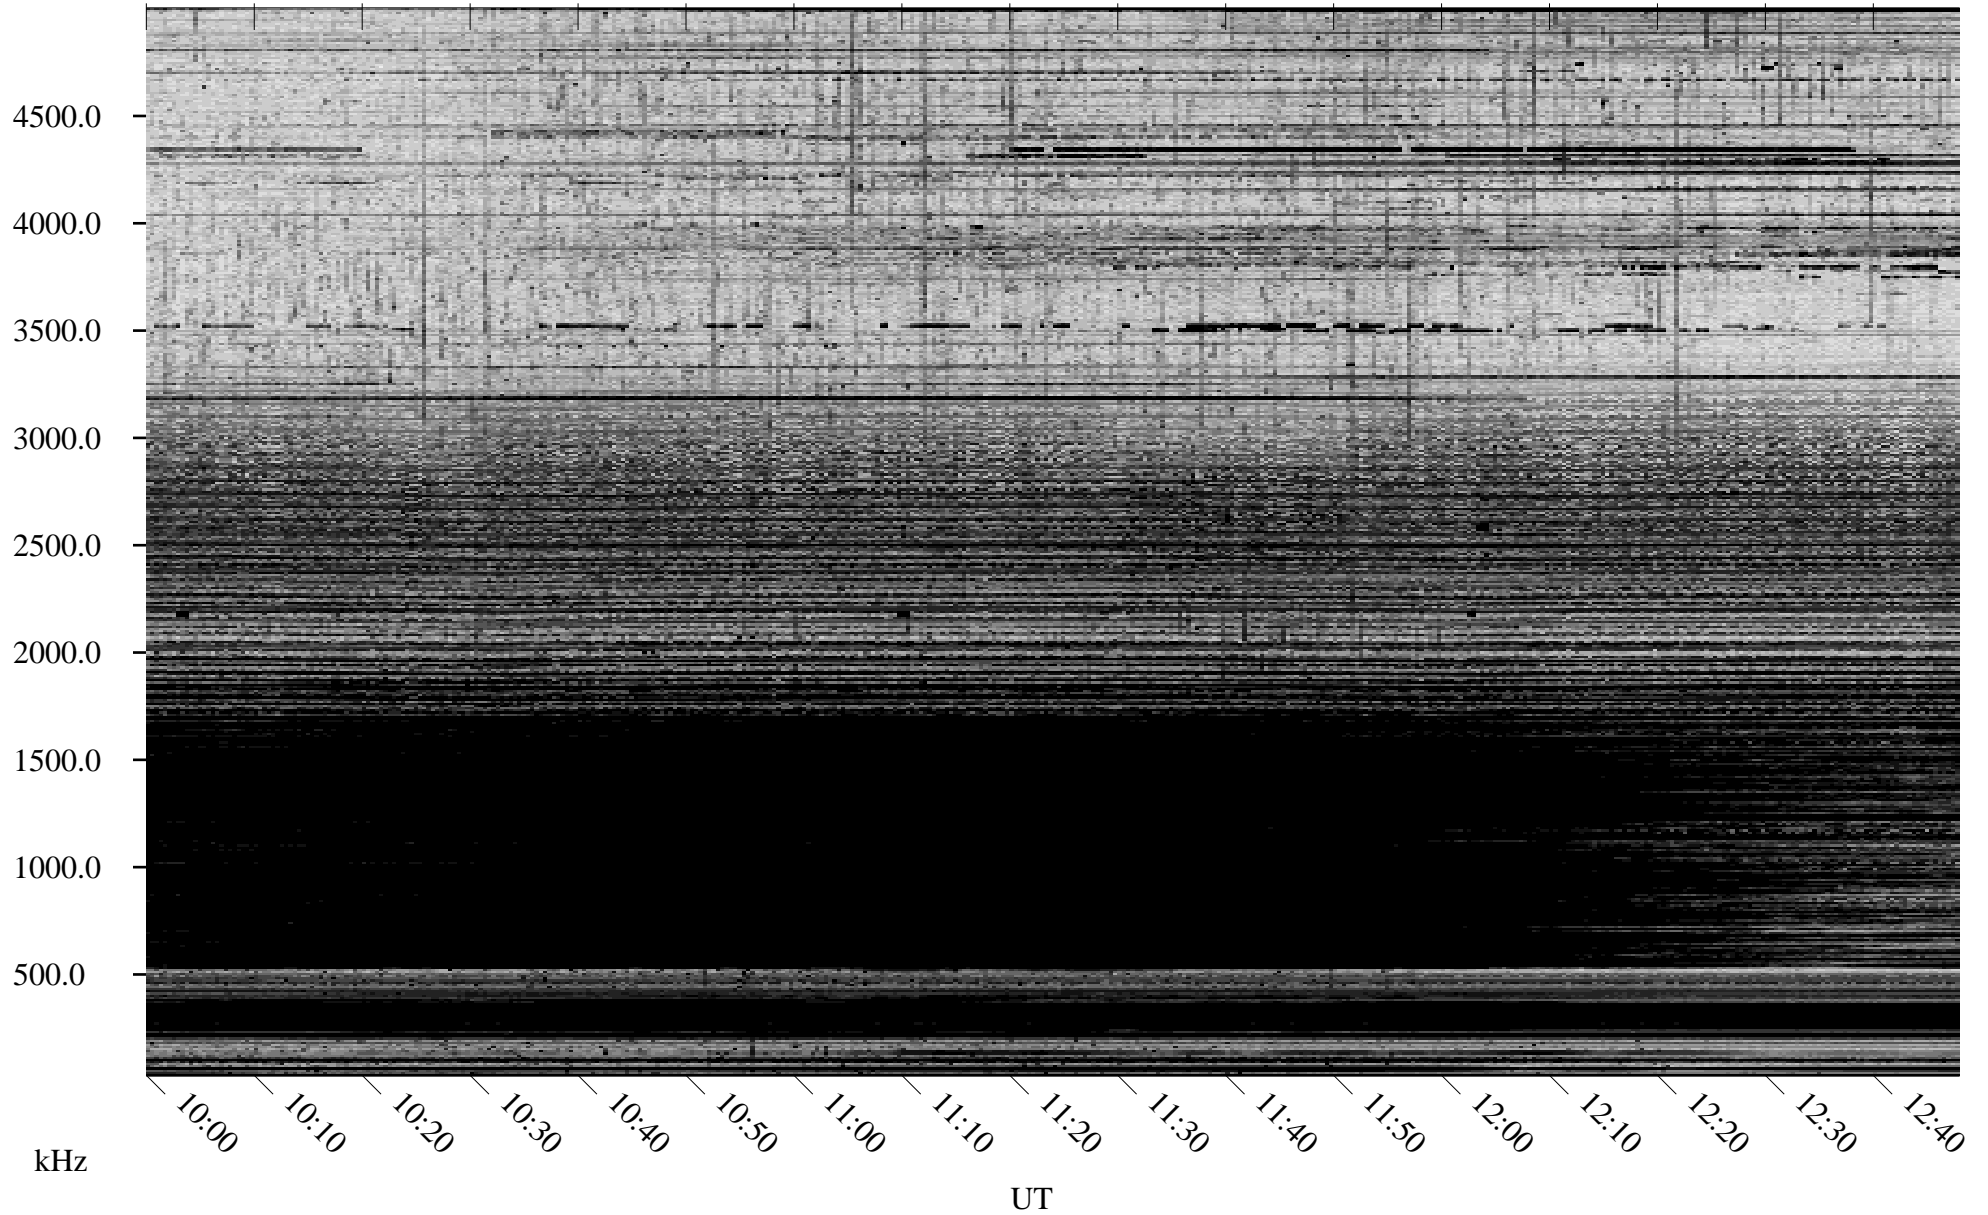

# 10/09/2005 Churchill, Manitoba

Linear Scale    Black = 161    White = 15

ch052811.r00m max\_12

Page 4

# 10/09/2005 Churchill, Manitoba

Linear Scale    Black = 161    White = 15

ch052811.r00m max\_12

Page 5

# 10/09/2005 Churchill, Manitoba

Linear Scale    Black = 161    White = 15

ch052811.r00m max\_12

Page 6

# 10/09/2005 Churchill, Manitoba

Linear Scale    Black = 161    White = 15

ch052811.r00m max\_12

Page 7