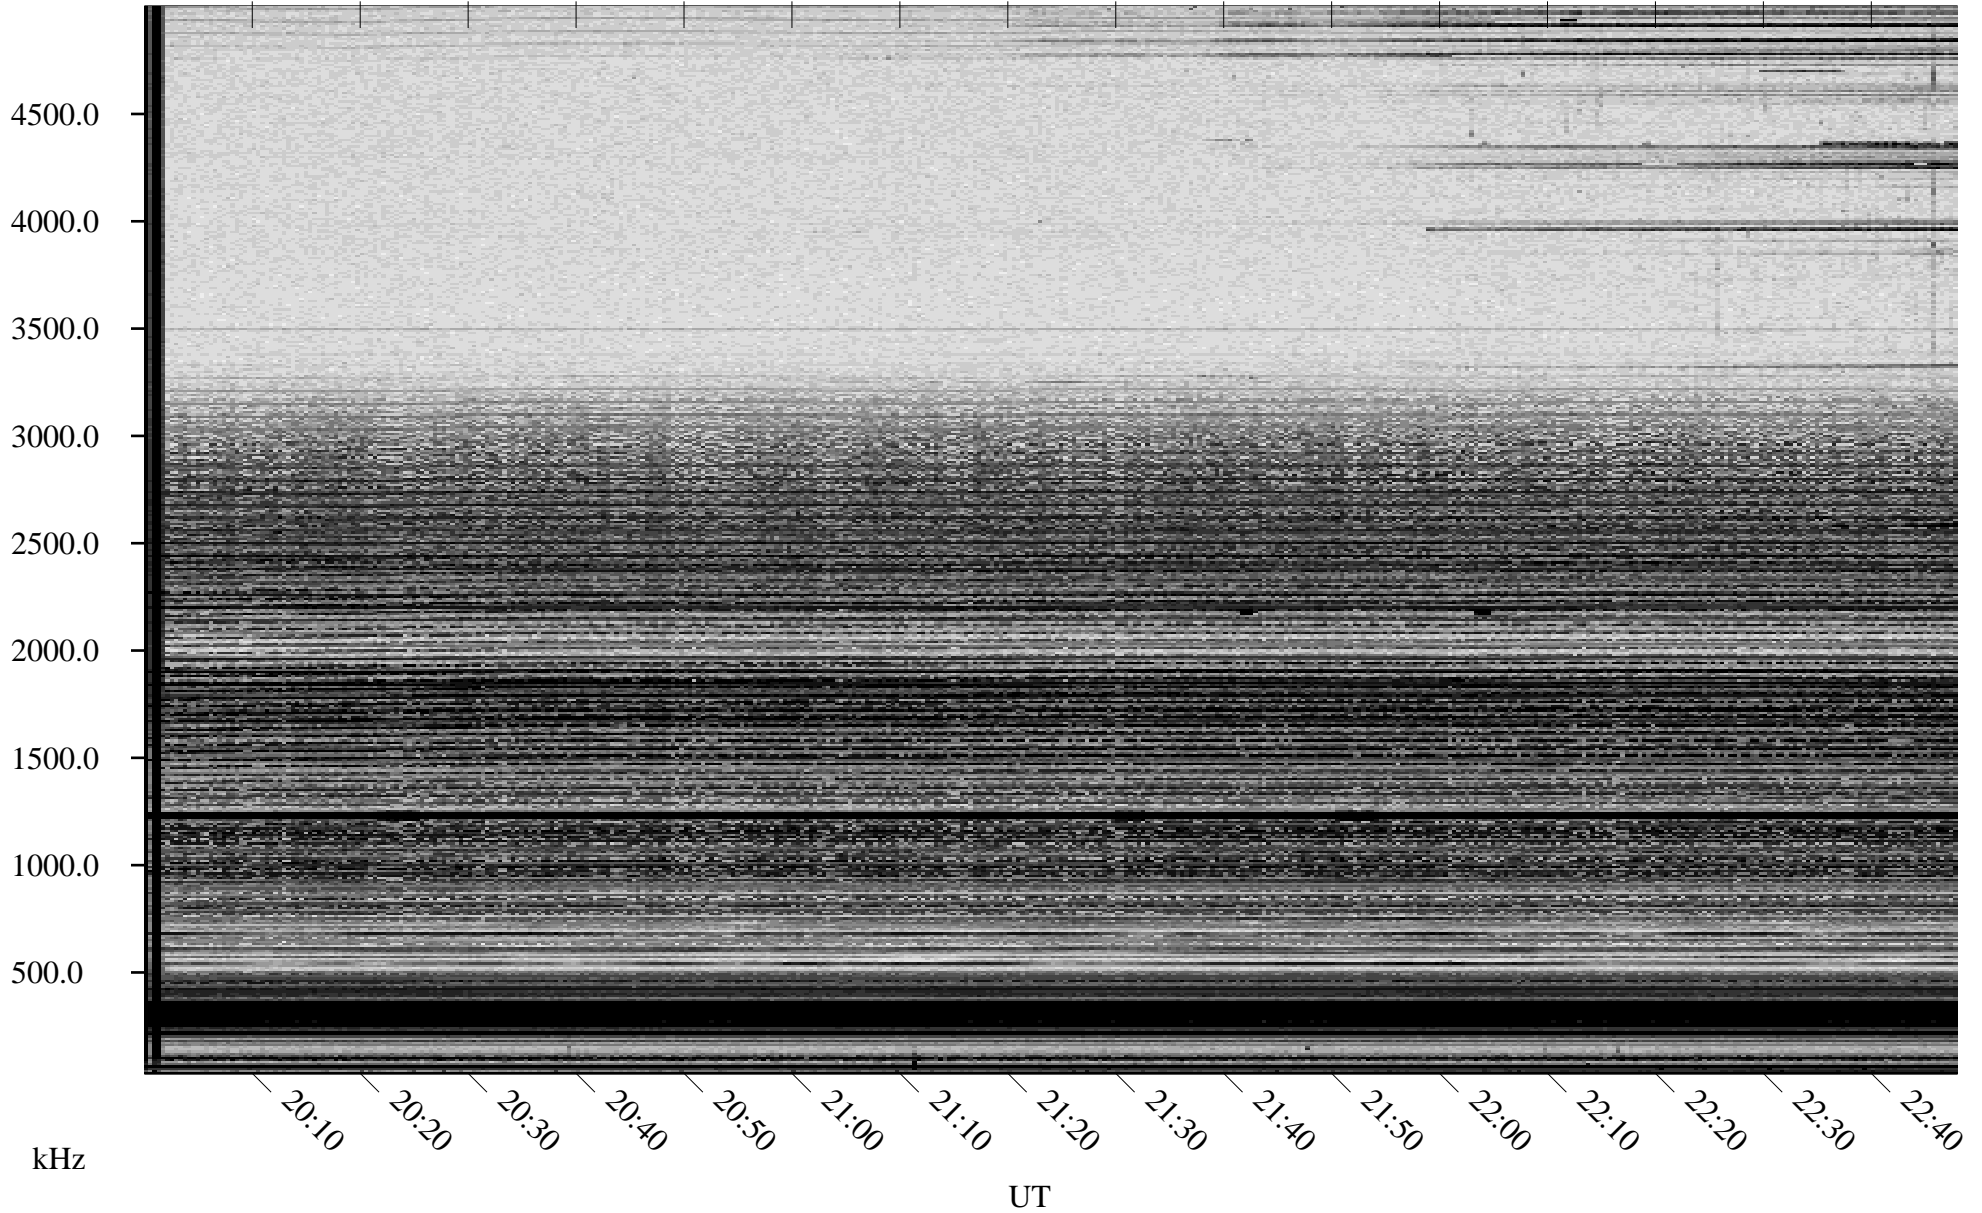

# 10/08/2005 Churchill, Manitoba

Linear Scale    Black = 161    White = 15

ch052811.r00m max\_12

Page 1

# 10/08/2005 Churchill, Manitoba

Linear Scale    Black = 161    White = 15

ch052811.r00m max\_12

Page 2

# 10/09/2005 Churchill, Manitoba

Linear Scale    Black = 161    White = 15

ch052811.r00m max\_12

Page 3

# 10/09/2005 Churchill, Manitoba

Linear Scale    Black = 161    White = 15

ch052811.r00m max\_12

Page 4