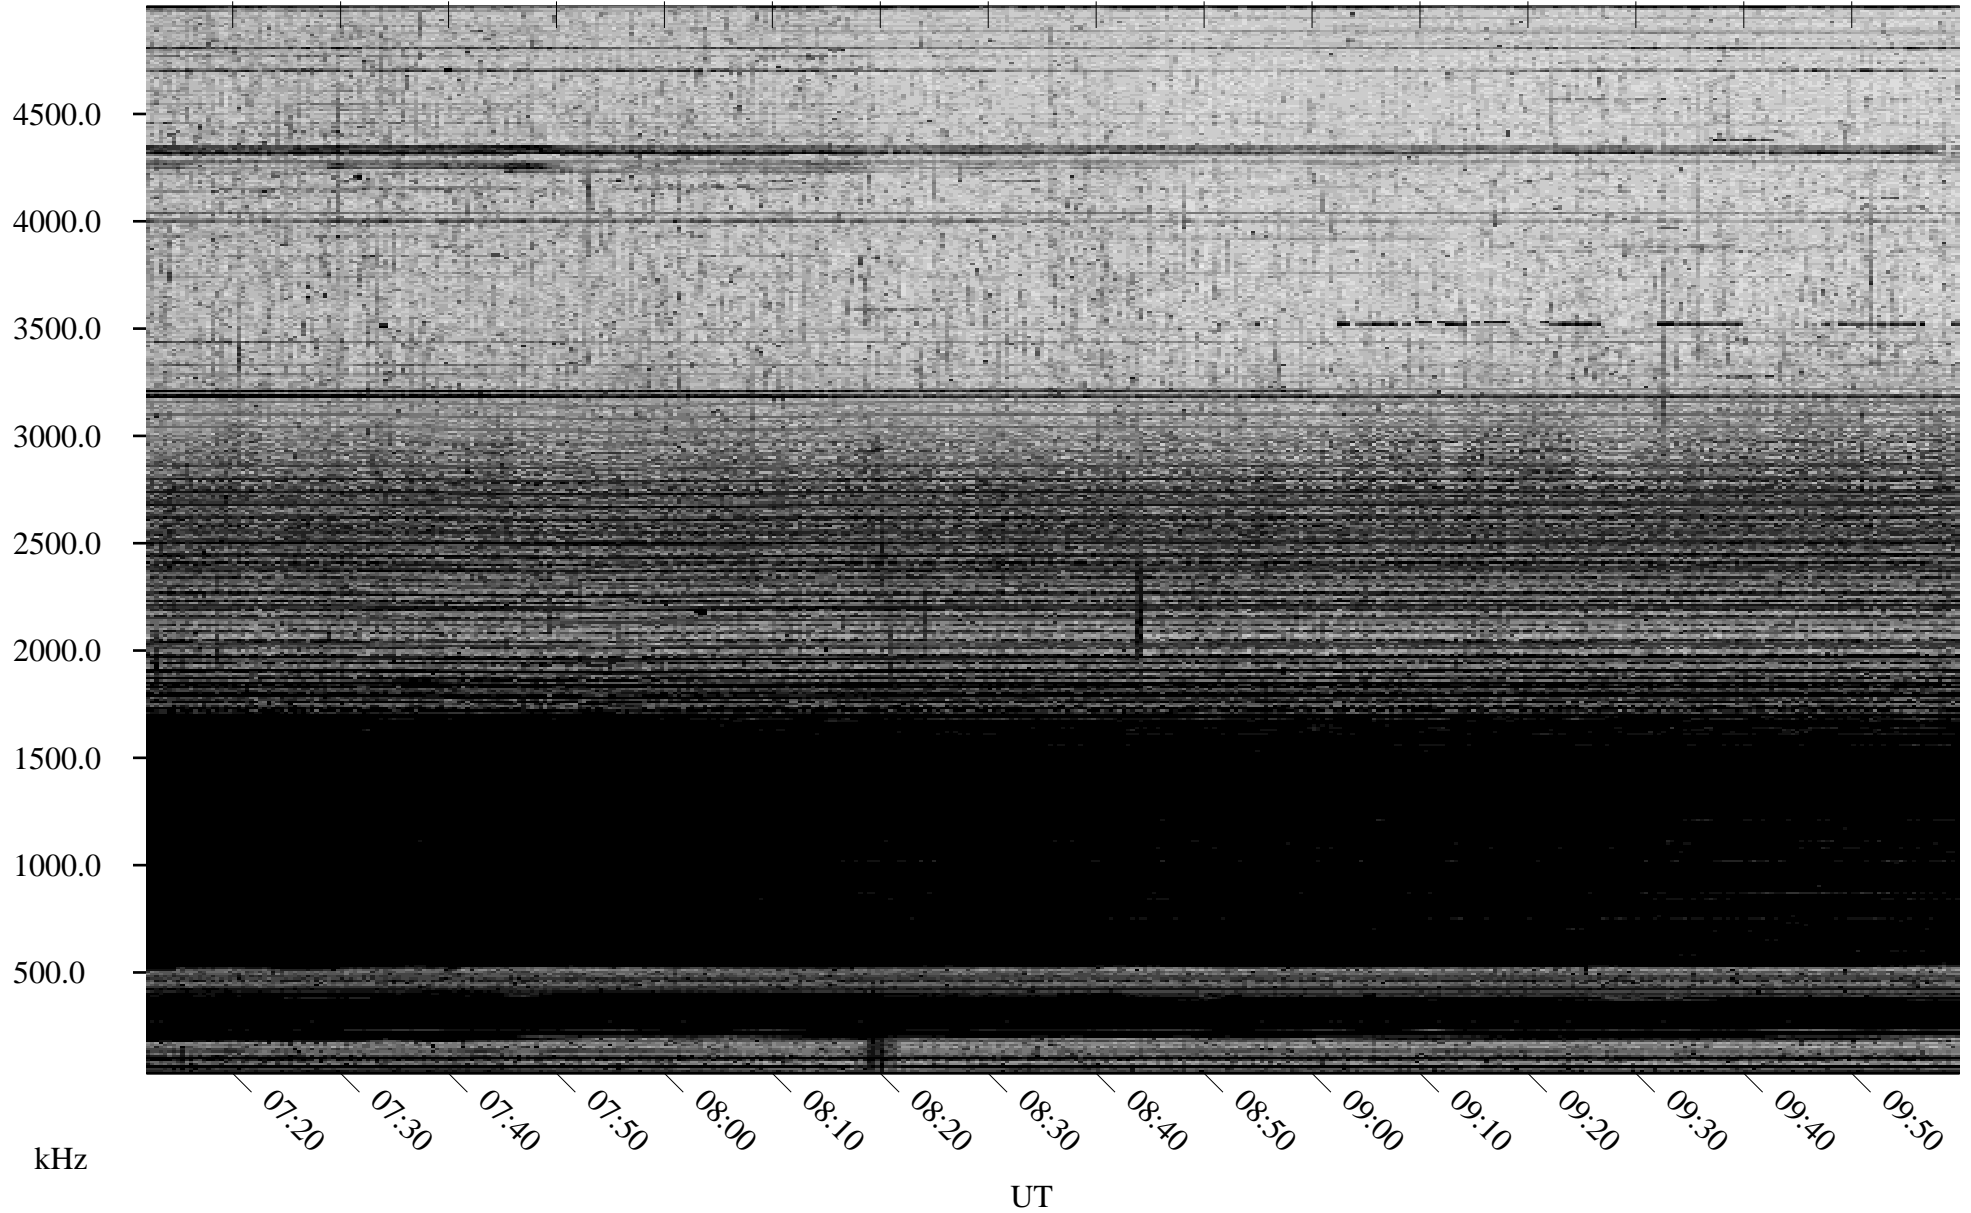

# 10/09/2005 Churchill, Manitoba

Linear Scale    Black = 161    White = 15

ch052811.r00m max\_12

Page 3

# 10/09/2005 Churchill, Manitoba

Linear Scale    Black = 161    White = 15

ch052811.r00m max\_12

Page 4

# 10/09/2005 Churchill, Manitoba

Linear Scale    Black = 161    White = 15

ch052811.r00m max\_12

Page 5

# 10/09/2005 Churchill, Manitoba

Linear Scale    Black = 161    White = 15

ch052811.r00m max\_12

Page 6