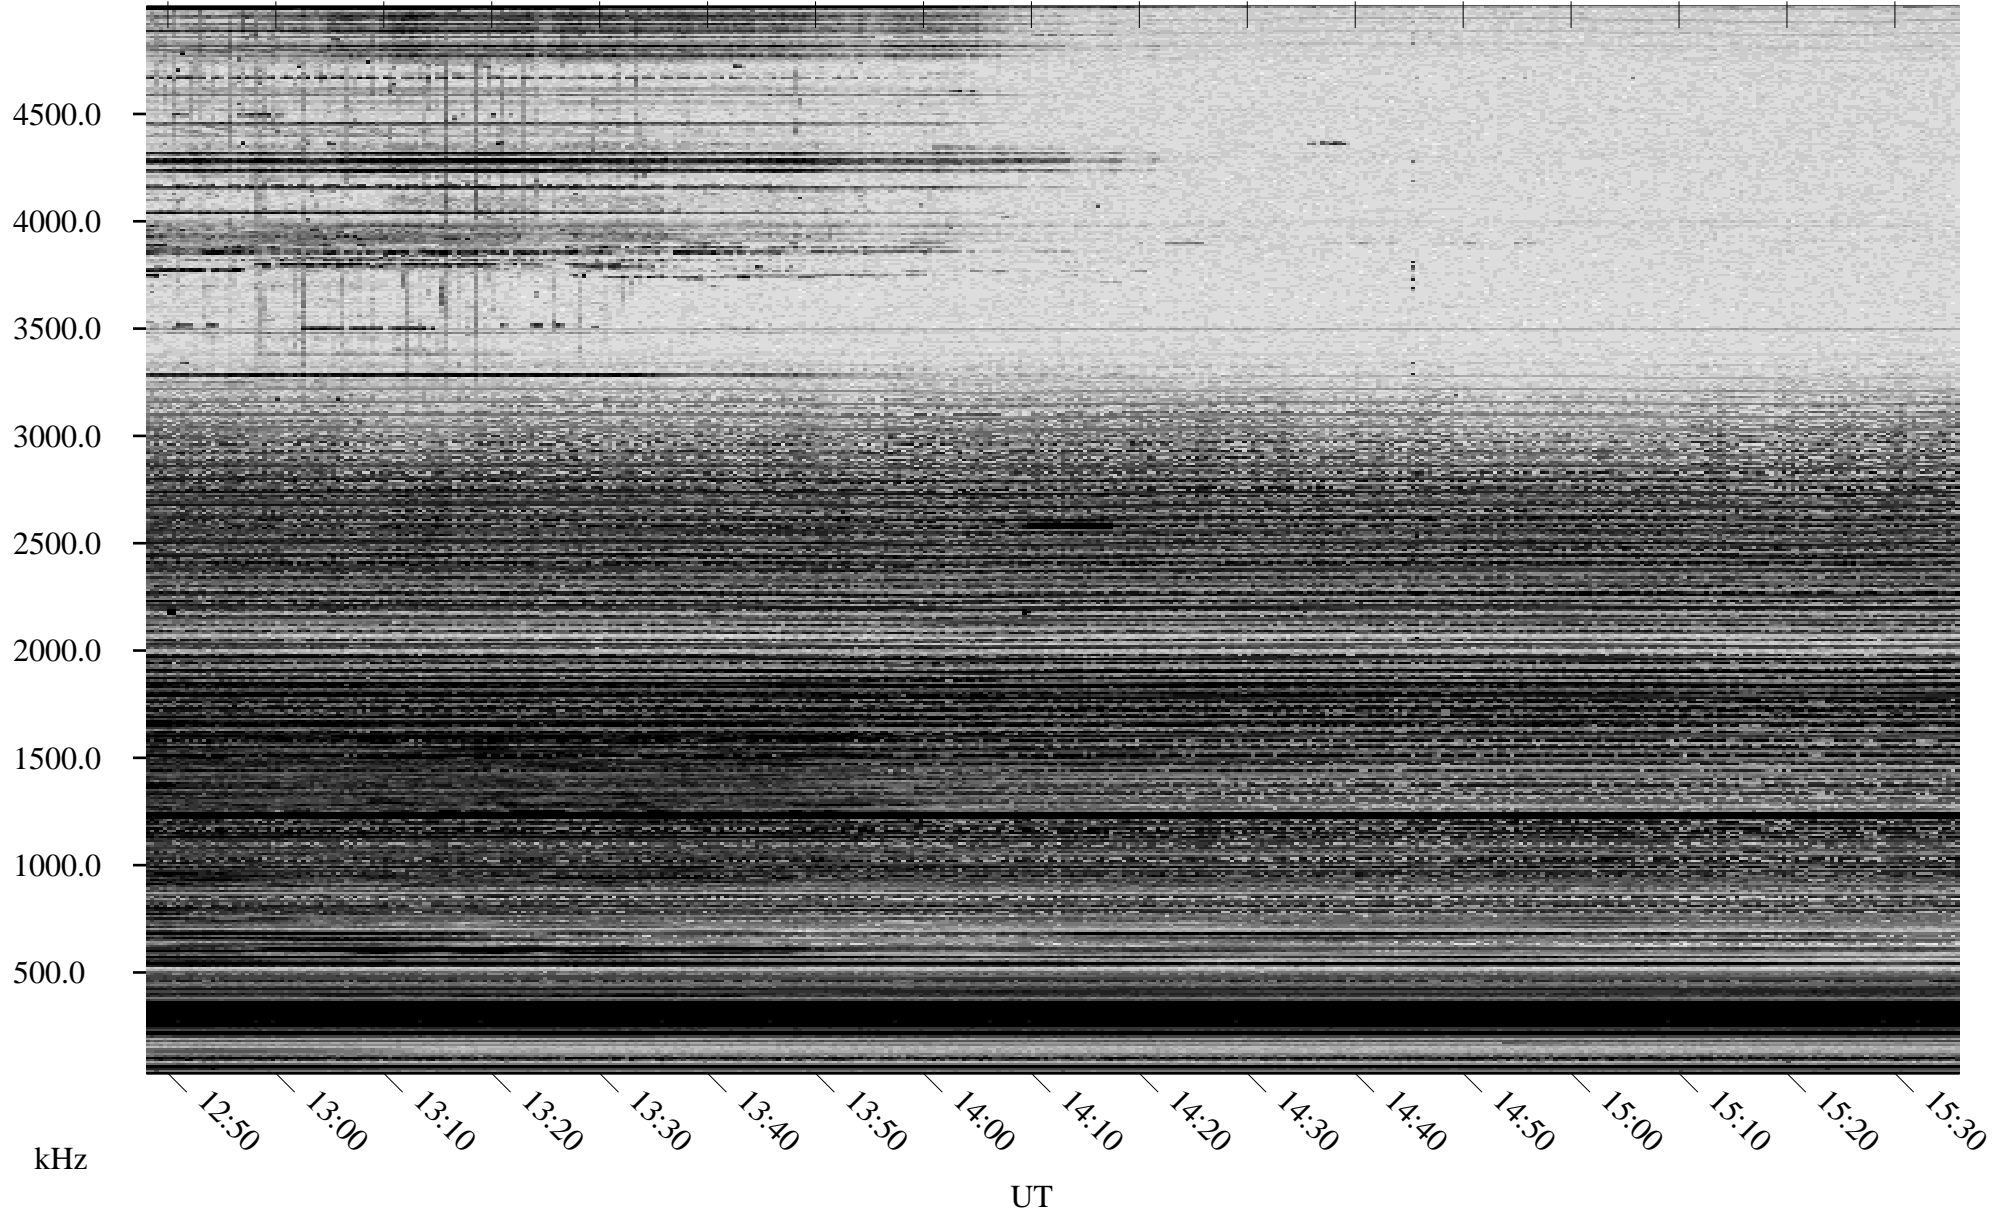

# 10/09/2005 Churchill, Manitoba

Linear Scale    Black = 161    White = 15

ch052811.r00m max\_12

Page 5

# 10/09/2005 Churchill, Manitoba

Linear Scale    Black = 161    White = 15

ch052811.r00m max\_12

Page 6

# 10/09/2005 Churchill, Manitoba

Linear Scale    Black = 161    White = 15

ch052811.r00m max\_12

Page 7

# 10/09/2005 Churchill, Manitoba

Linear Scale    Black = 161    White = 15

ch052811.r00m max\_12

Page 8