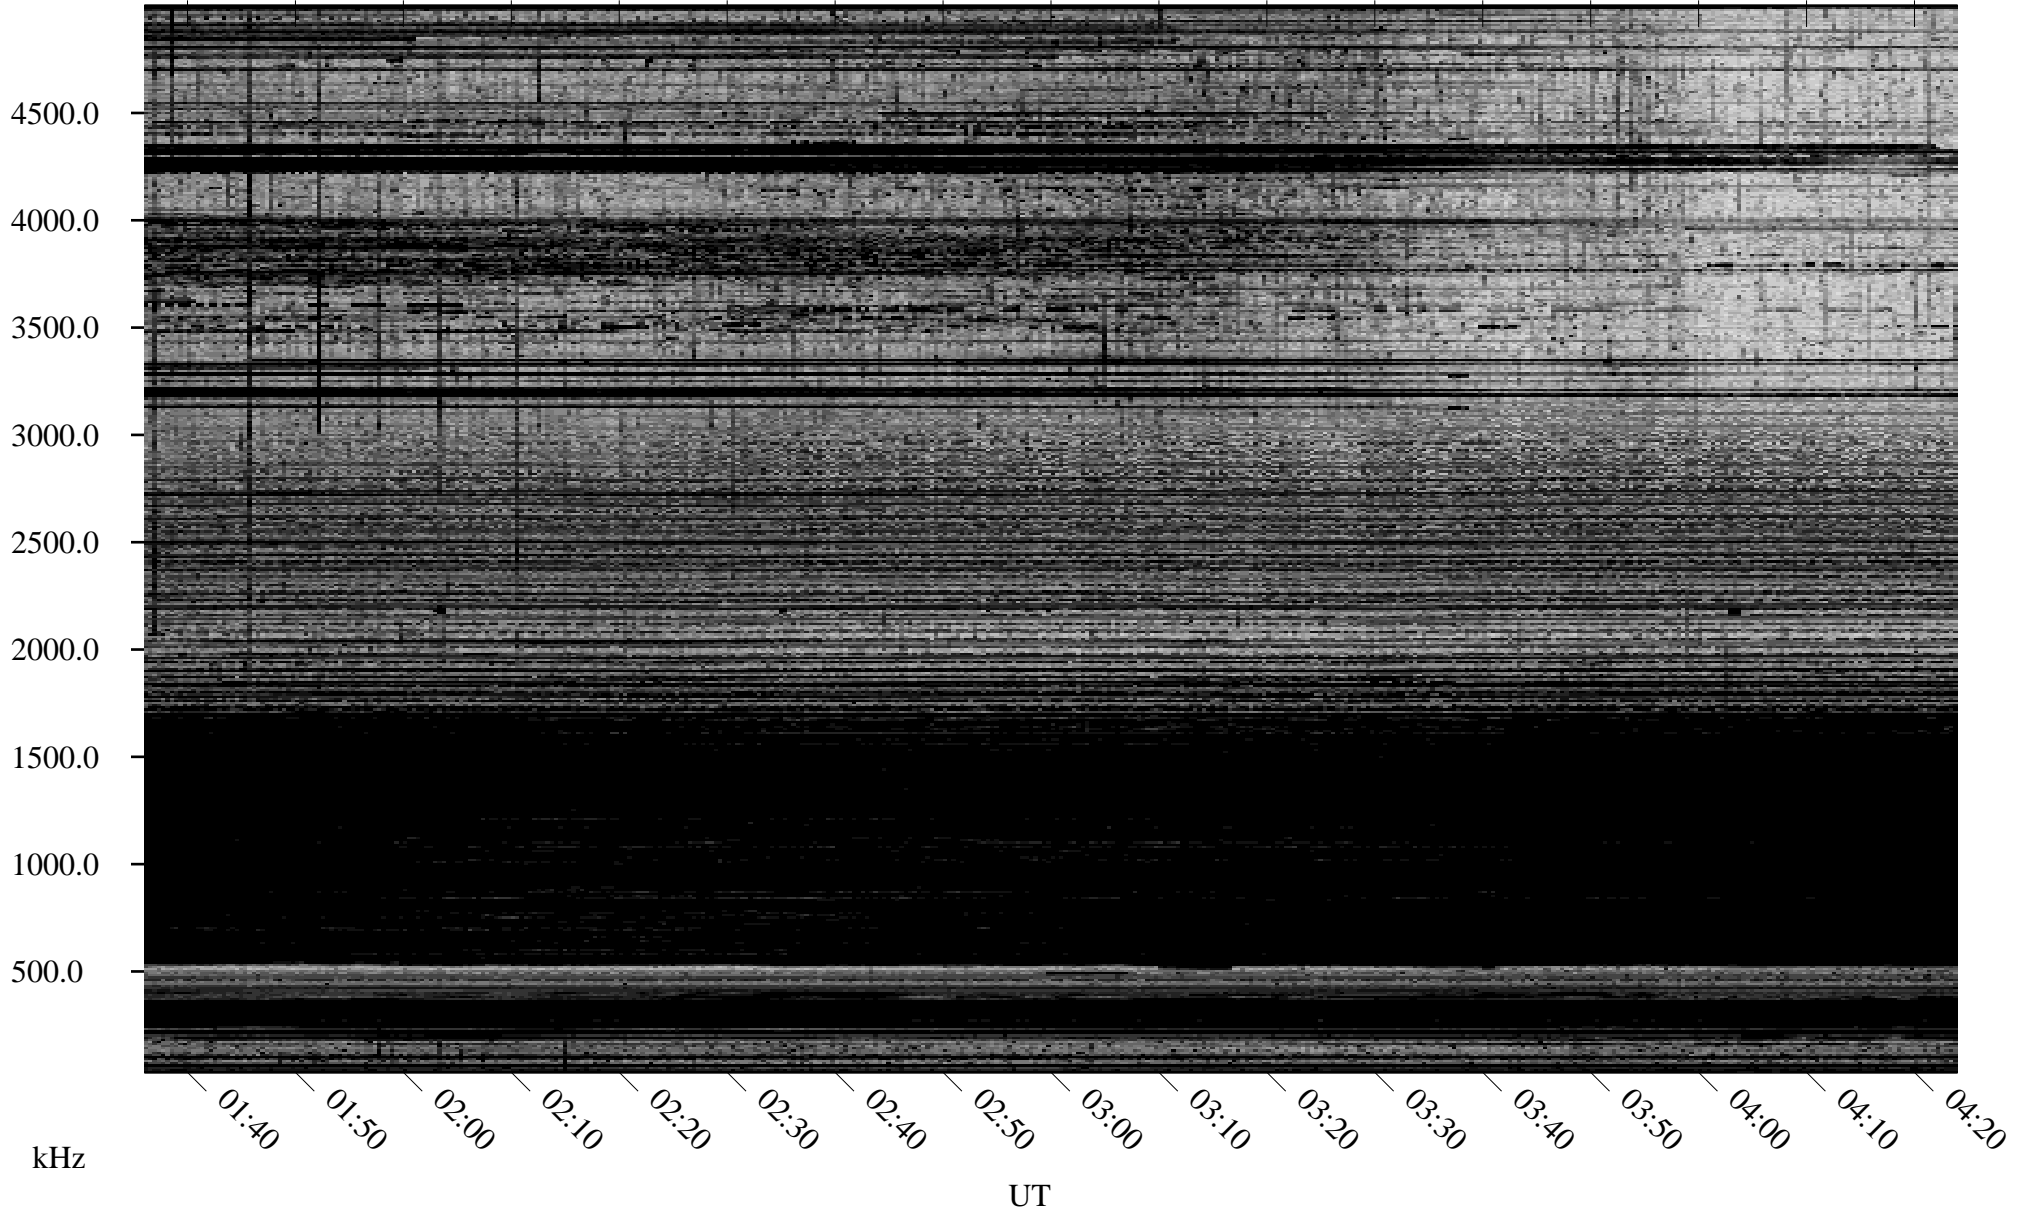

# 10/08/2005 Churchill, Manitoba

Linear Scale    Black = 161    White = 15

ch052811.r00m max\_12

Page 1

# 10/08/2005 Churchill, Manitoba

Linear Scale    Black = 161    White = 15

ch052811.r00m max\_12

Page 2

# 10/09/2005 Churchill, Manitoba

Linear Scale    Black = 161    White = 15

ch052811.r00m max\_12

Page 3

# 10/09/2005 Churchill, Manitoba

Linear Scale    Black = 161    White = 15

ch052811.r00m max\_12

Page 4