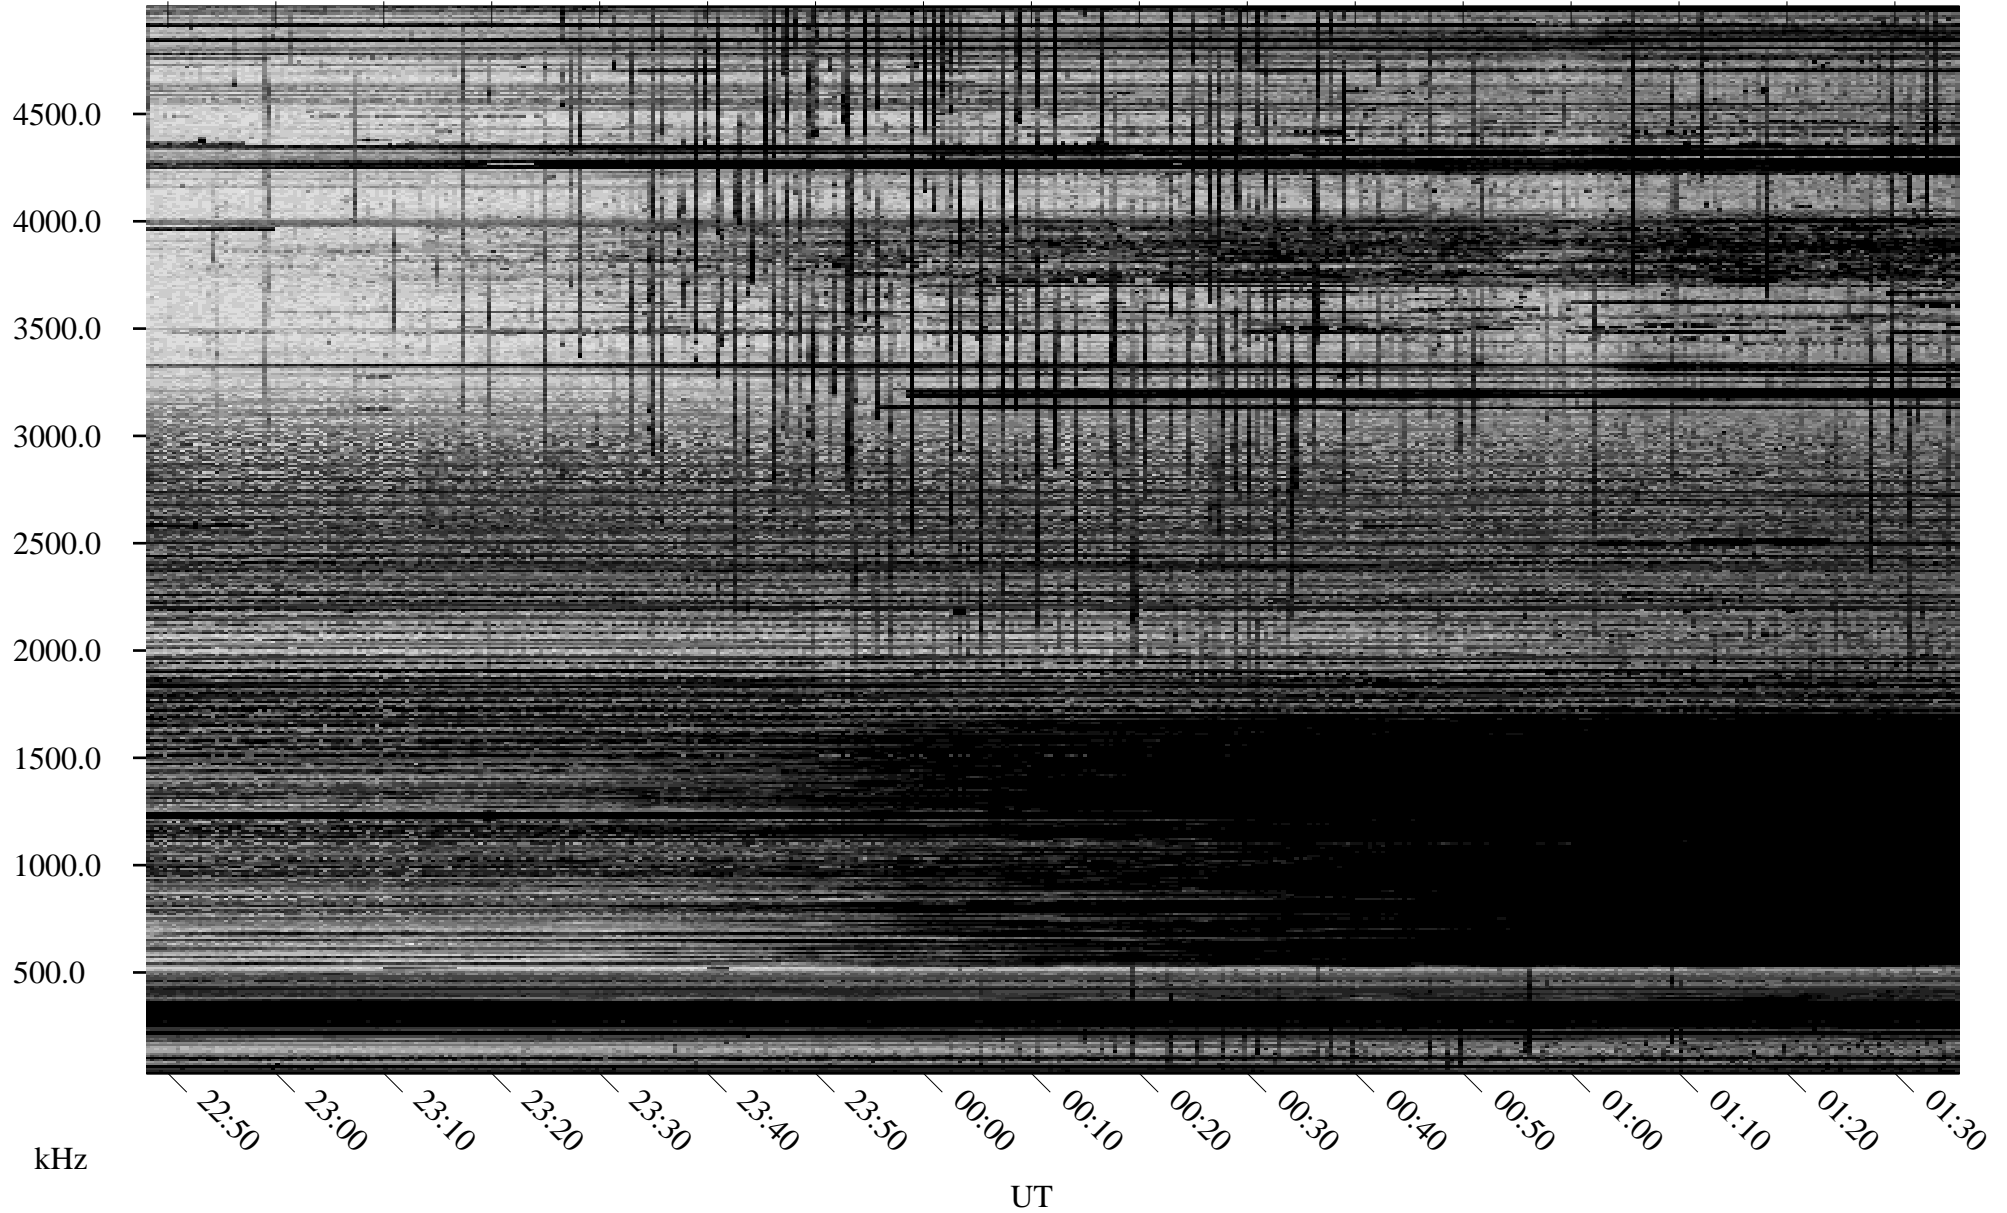

# 10/08/2005 Churchill, Manitoba

Linear Scale    Black = 161    White = 15

ch052811.r00m max\_12

Page 1

# 10/08/2005 Churchill, Manitoba

Linear Scale    Black = 161    White = 15

ch052811.r00m max\_12

Page 2

# 10/09/2005 Churchill, Manitoba

Linear Scale    Black = 161    White = 15

ch052811.r00m max\_12

Page 3

# 10/09/2005 Churchill, Manitoba

Linear Scale    Black = 161    White = 15

ch052811.r00m max\_12

Page 4