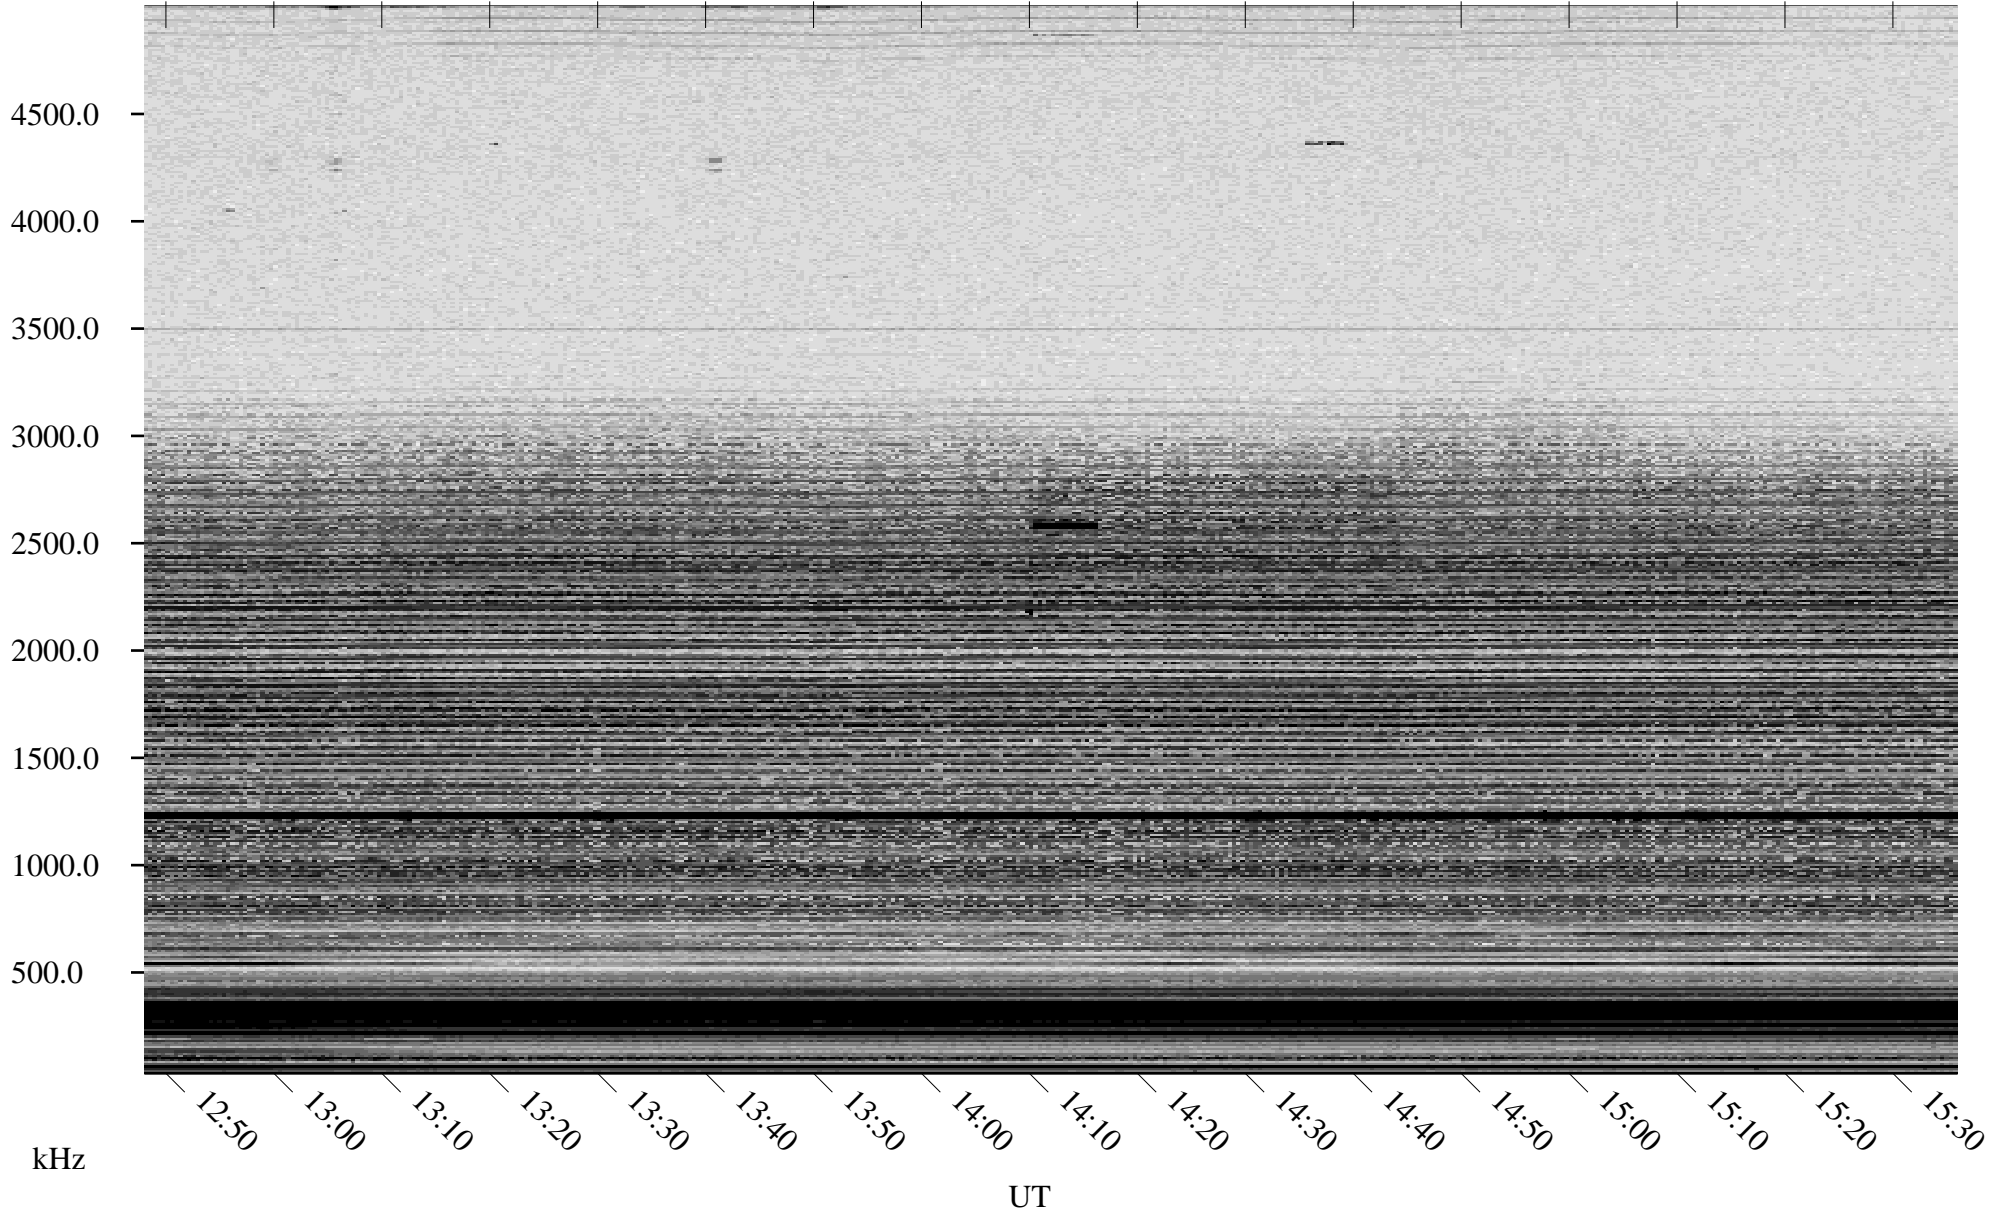

10/09/2005 Churchill, Manitoba

Linear Scale Black = 161 White = 15

ch05282l.r00m max_12

Page 1

10/09/2005 Churchill, Manitoba

Linear Scale Black = 161 White = 15

ch05282l.r00m max_12

Page 2

10/10/2005 Churchill, Manitoba

Linear Scale Black = 161 White = 15

ch05282l.r00m max_12

Page 3

10/10/2005 Churchill, Manitoba

Linear Scale Black = 161 White = 15

ch05282l.r00m max_12

Page 4

10/10/2005 Churchill, Manitoba

Linear Scale Black = 161 White = 15

ch05282l.r00m max_12

Page 5

10/10/2005 Churchill, Manitoba

Linear Scale Black = 161 White = 15

ch05282l.r00m max_12

Page 6

10/10/2005 Churchill, Manitoba

Linear Scale Black = 161 White = 15

ch05282l.r00m max_12

Page 7

10/10/2005 Churchill, Manitoba

Linear Scale Black = 161 White = 15

ch05282l.r00m max_12