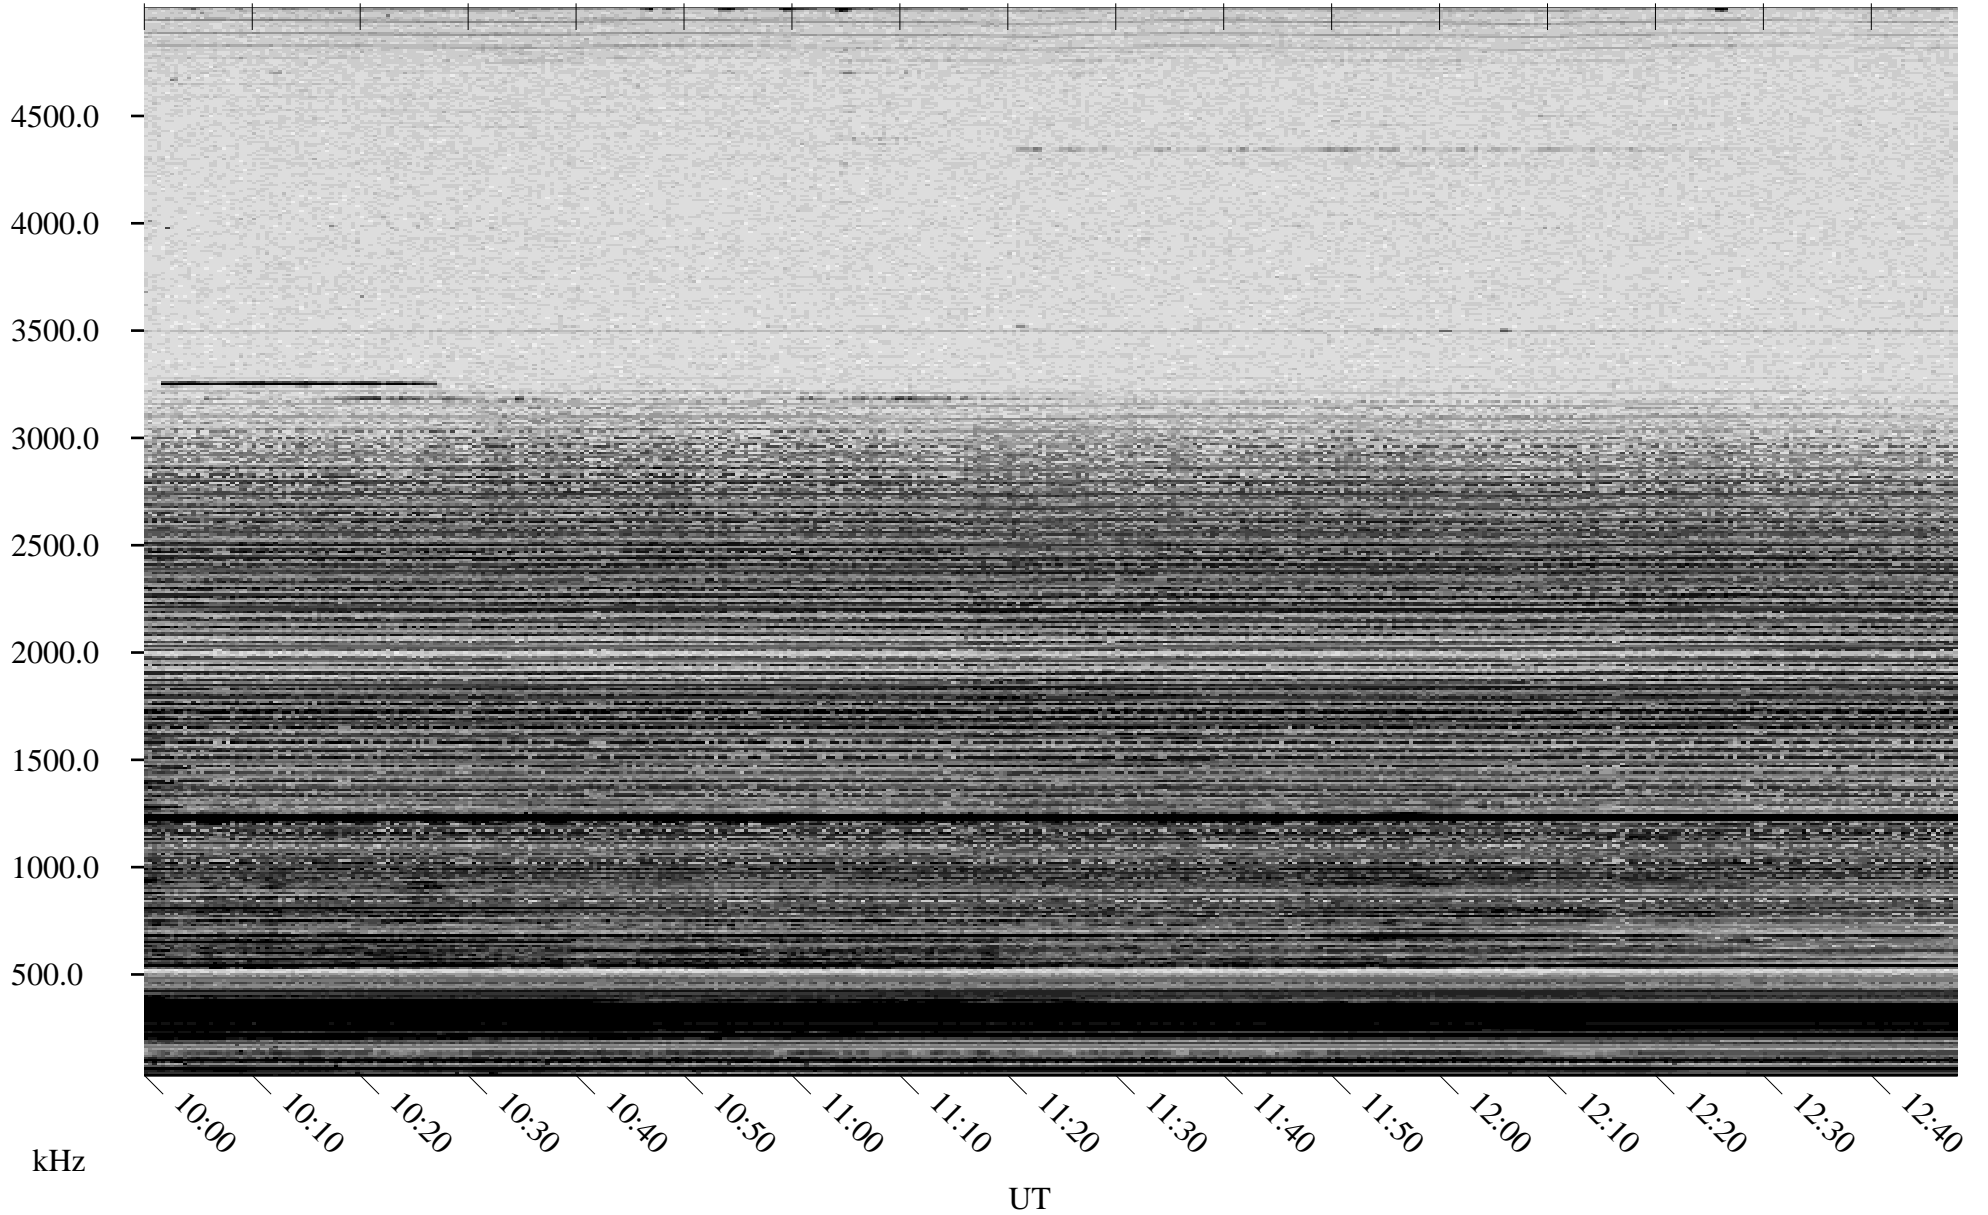

10/09/2005 Churchill, Manitoba

Linear Scale Black = 161 White = 15

ch05282l.r00m max_12

Page 1

10/09/2005 Churchill, Manitoba

Linear Scale Black = 161 White = 15

ch05282l.r00m max_12

Page 2

10/10/2005 Churchill, Manitoba

Linear Scale Black = 161 White = 15

ch05282l.r00m max_12

Page 3

10/10/2005 Churchill, Manitoba

Linear Scale Black = 161 White = 15

ch05282l.r00m max_12

Page 4

10/10/2005 Churchill, Manitoba

Linear Scale Black = 161 White = 15

ch05282l.r00m max_12

Page 5

10/10/2005 Churchill, Manitoba

Linear Scale Black = 161 White = 15

ch05282l.r00m max_12

Page 6

10/10/2005 Churchill, Manitoba

Linear Scale Black = 161 White = 15

ch05282l.r00m max_12

Page 7

10/10/2005 Churchill, Manitoba

Linear Scale Black = 161 White = 15

ch05282l.r00m max_12