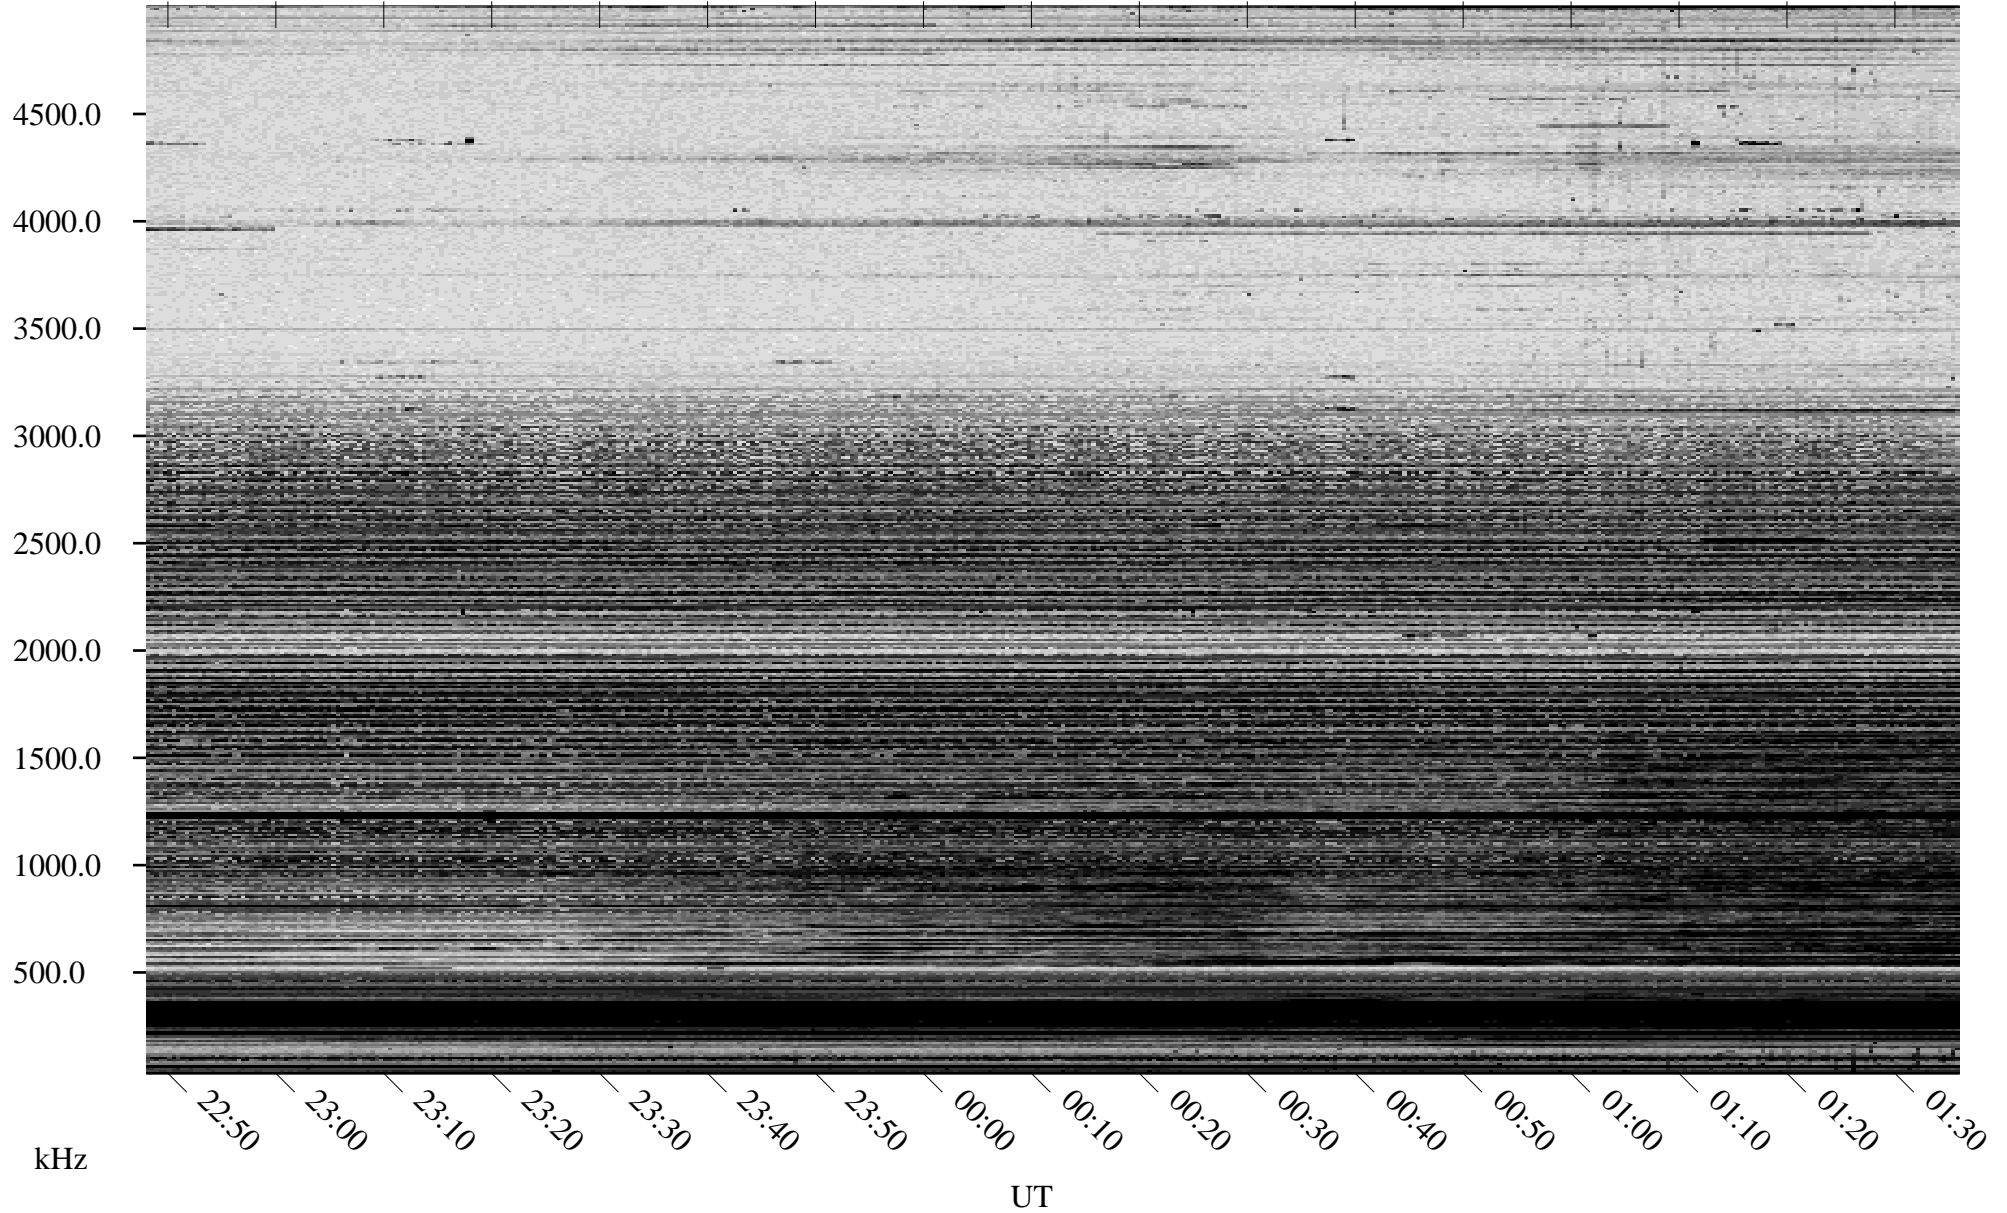

10/09/2005 Churchill, Manitoba

Linear Scale Black = 161 White = 15

ch05282l.r00m max_12

Page 1

10/09/2005 Churchill, Manitoba

Linear Scale Black = 161 White = 15

ch05282l.r00m max_12

Page 2

10/10/2005 Churchill, Manitoba

Linear Scale Black = 161 White = 15

ch05282l.r00m max_12

Page 3

10/10/2005 Churchill, Manitoba

Linear Scale Black = 161 White = 15

ch05282l.r00m max_12

Page 4

10/10/2005 Churchill, Manitoba

Linear Scale Black = 161 White = 15

ch05282l.r00m max_12

Page 5

10/10/2005 Churchill, Manitoba

Linear Scale Black = 161 White = 15

ch05282l.r00m max_12

Page 6

10/10/2005 Churchill, Manitoba

Linear Scale Black = 161 White = 15

ch05282l.r00m max_12

Page 7

10/10/2005 Churchill, Manitoba

Linear Scale Black = 161 White = 15

ch05282l.r00m max_12