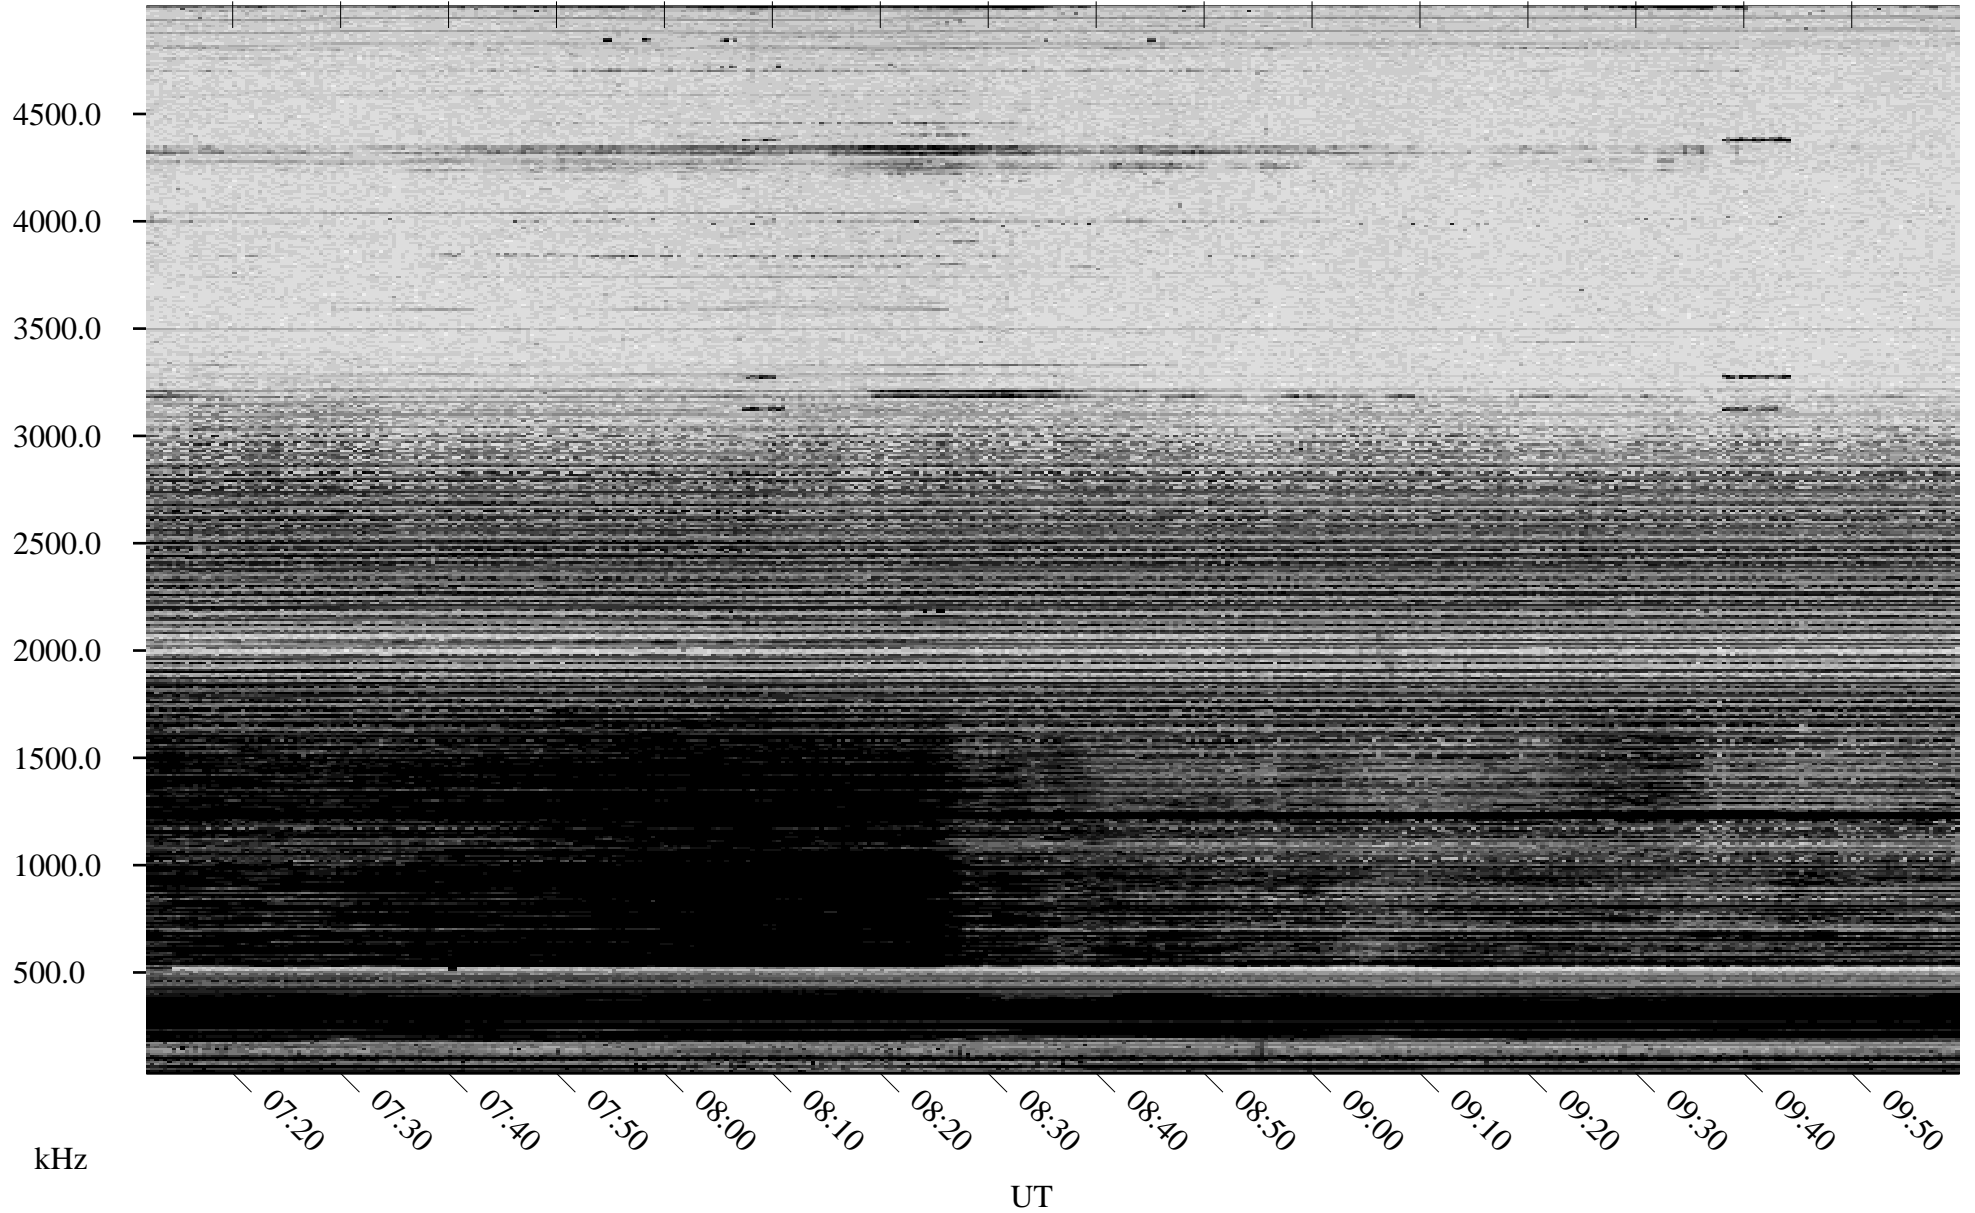

10/09/2005 Churchill, Manitoba

Linear Scale Black = 161 White = 15

ch05282l.r00m max_12

Page 1

10/09/2005 Churchill, Manitoba

Linear Scale Black = 161 White = 15

ch05282l.r00m max_12

Page 2

10/10/2005 Churchill, Manitoba

Linear Scale Black = 161 White = 15

ch05282l.r00m max_12

Page 3

10/10/2005 Churchill, Manitoba

Linear Scale Black = 161 White = 15

ch05282l.r00m max_12

Page 4

10/10/2005 Churchill, Manitoba

Linear Scale Black = 161 White = 15

ch05282l.r00m max_12

Page 5

10/10/2005 Churchill, Manitoba

Linear Scale Black = 161 White = 15

ch05282l.r00m max_12

Page 6

10/10/2005 Churchill, Manitoba

Linear Scale Black = 161 White = 15

ch05282l.r00m max_12

Page 7

10/10/2005 Churchill, Manitoba

Linear Scale Black = 161 White = 15

ch05282l.r00m max_12