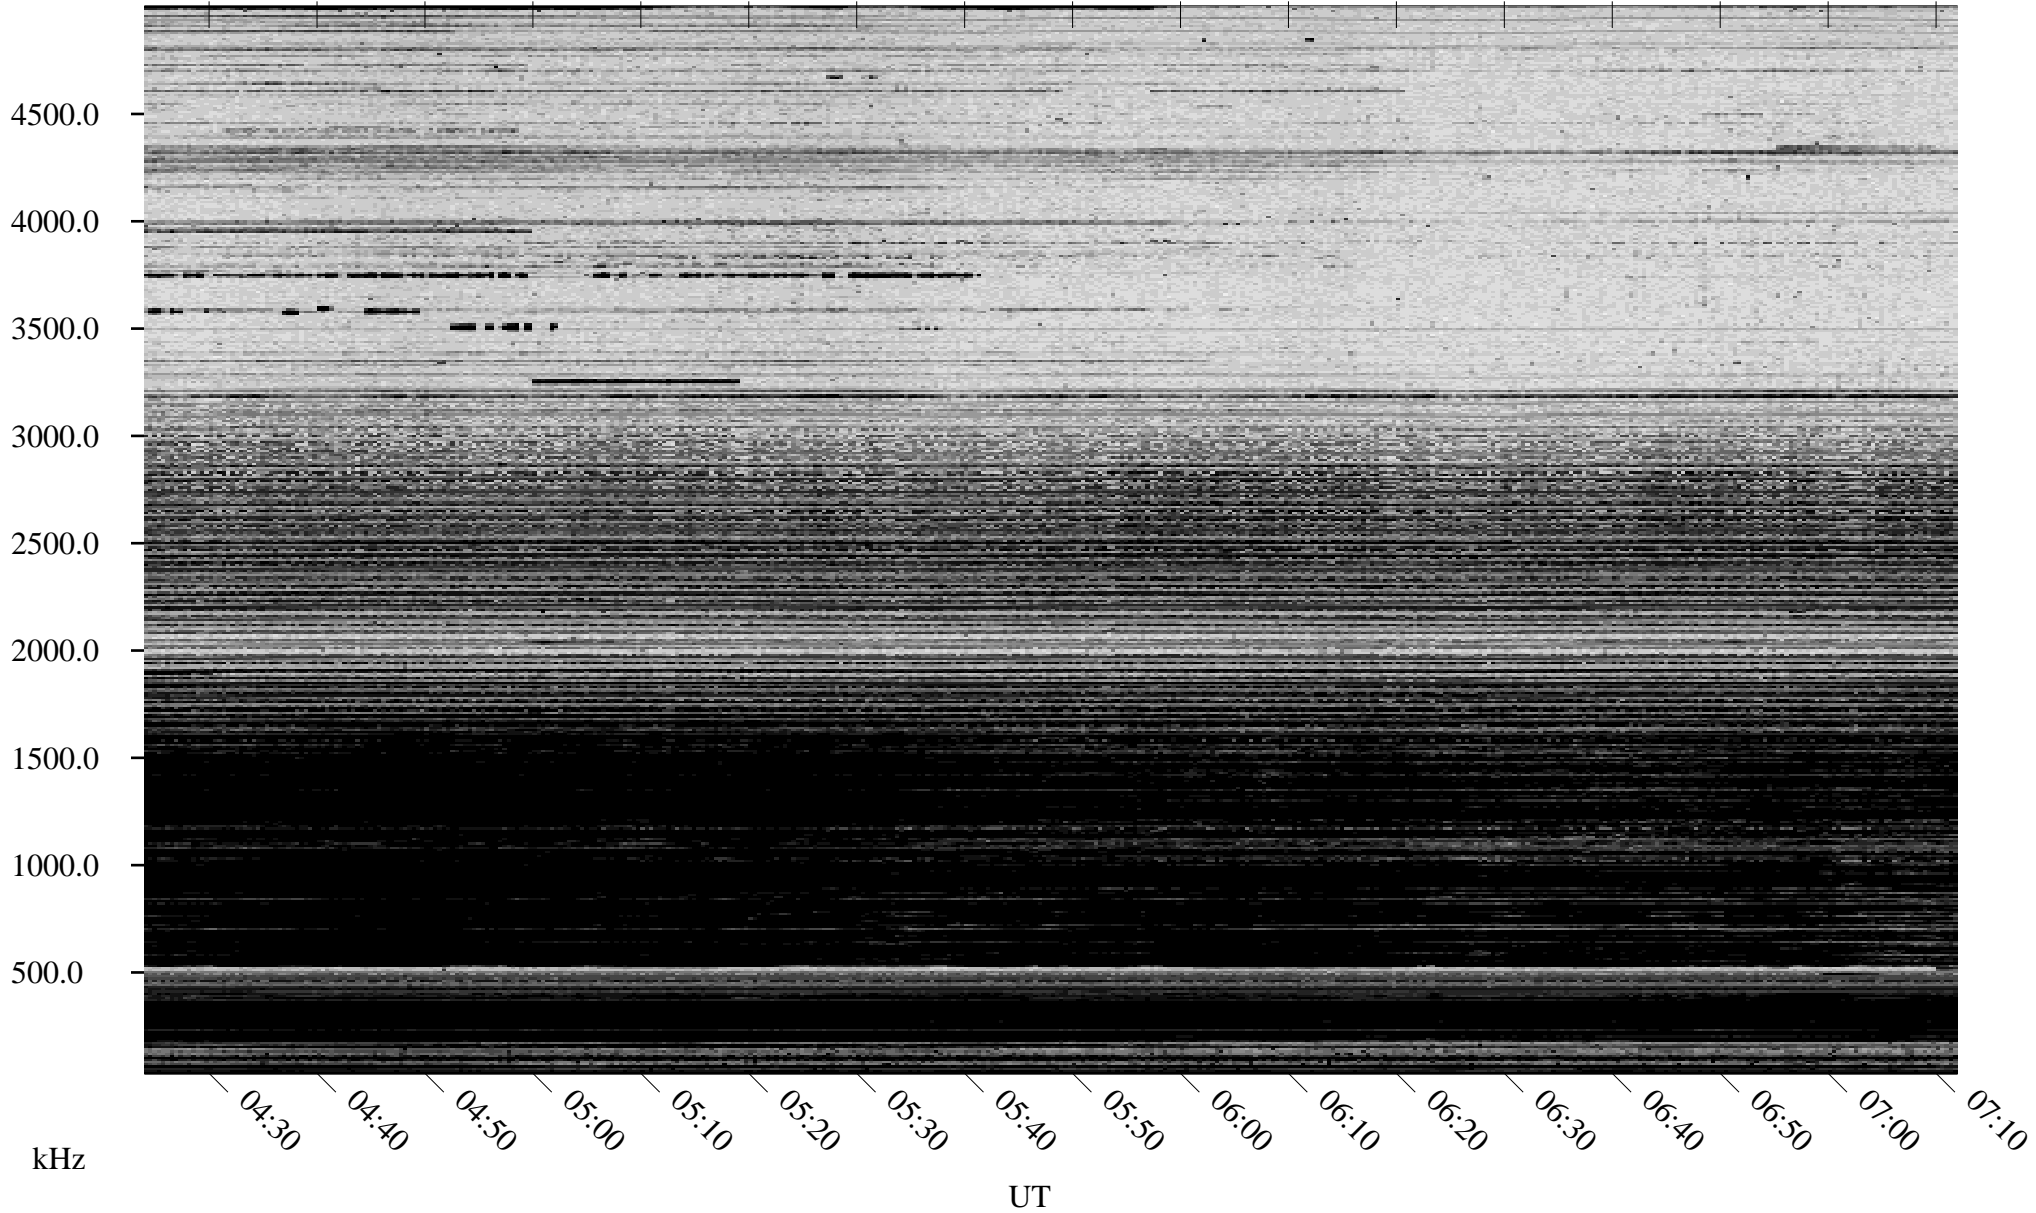

10/09/2005 Churchill, Manitoba

Linear Scale Black = 161 White = 15

ch05282l.r00m max_12

Page 1

10/09/2005 Churchill, Manitoba

Linear Scale Black = 161 White = 15

ch05282l.r00m max_12

Page 2

10/10/2005 Churchill, Manitoba

Linear Scale Black = 161 White = 15

ch05282l.r00m max_12

Page 3

10/10/2005 Churchill, Manitoba

Linear Scale Black = 161 White = 15

ch05282l.r00m max_12

Page 4

10/10/2005 Churchill, Manitoba

Linear Scale Black = 161 White = 15

ch05282l.r00m max_12

Page 5

10/10/2005 Churchill, Manitoba

Linear Scale Black = 161 White = 15

ch05282l.r00m max_12

Page 6

10/10/2005 Churchill, Manitoba

Linear Scale Black = 161 White = 15

ch05282l.r00m max_12

Page 7

10/10/2005 Churchill, Manitoba

Linear Scale Black = 161 White = 15

ch05282l.r00m max_12