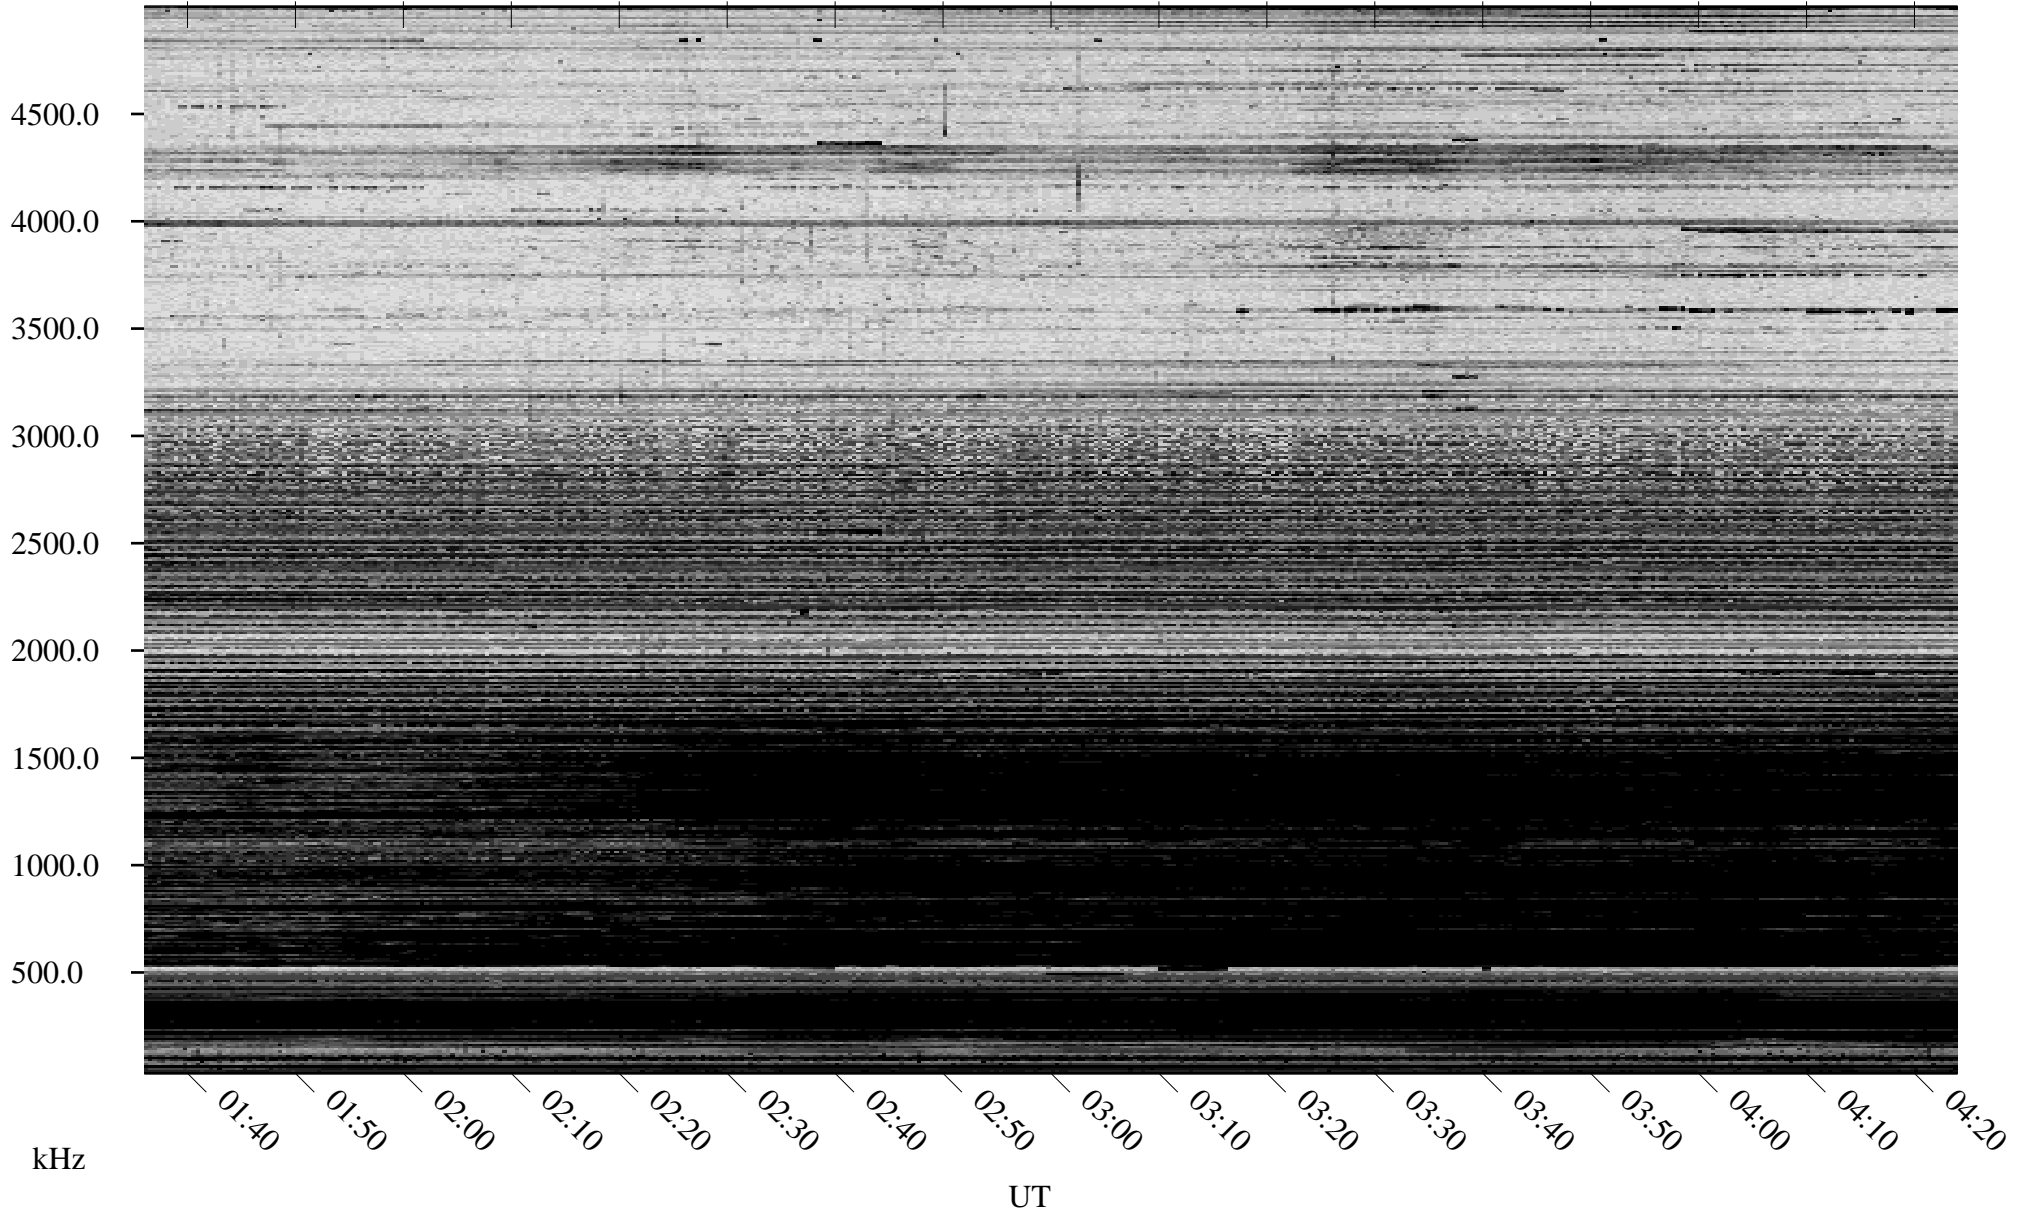

10/09/2005 Churchill, Manitoba

Linear Scale Black = 161 White = 15

ch05282l.r00m max_12

Page 1

10/09/2005 Churchill, Manitoba

Linear Scale Black = 161 White = 15

ch05282l.r00m max_12

Page 2

10/10/2005 Churchill, Manitoba

Linear Scale Black = 161 White = 15

ch05282l.r00m max_12

Page 3

10/10/2005 Churchill, Manitoba

Linear Scale Black = 161 White = 15

ch05282l.r00m max_12

Page 4

10/10/2005 Churchill, Manitoba

Linear Scale Black = 161 White = 15

ch05282l.r00m max_12

Page 5

10/10/2005 Churchill, Manitoba

Linear Scale Black = 161 White = 15

ch05282l.r00m max_12

Page 6

10/10/2005 Churchill, Manitoba

Linear Scale Black = 161 White = 15

ch05282l.r00m max_12

Page 7

10/10/2005 Churchill, Manitoba

Linear Scale Black = 161 White = 15

ch05282l.r00m max_12