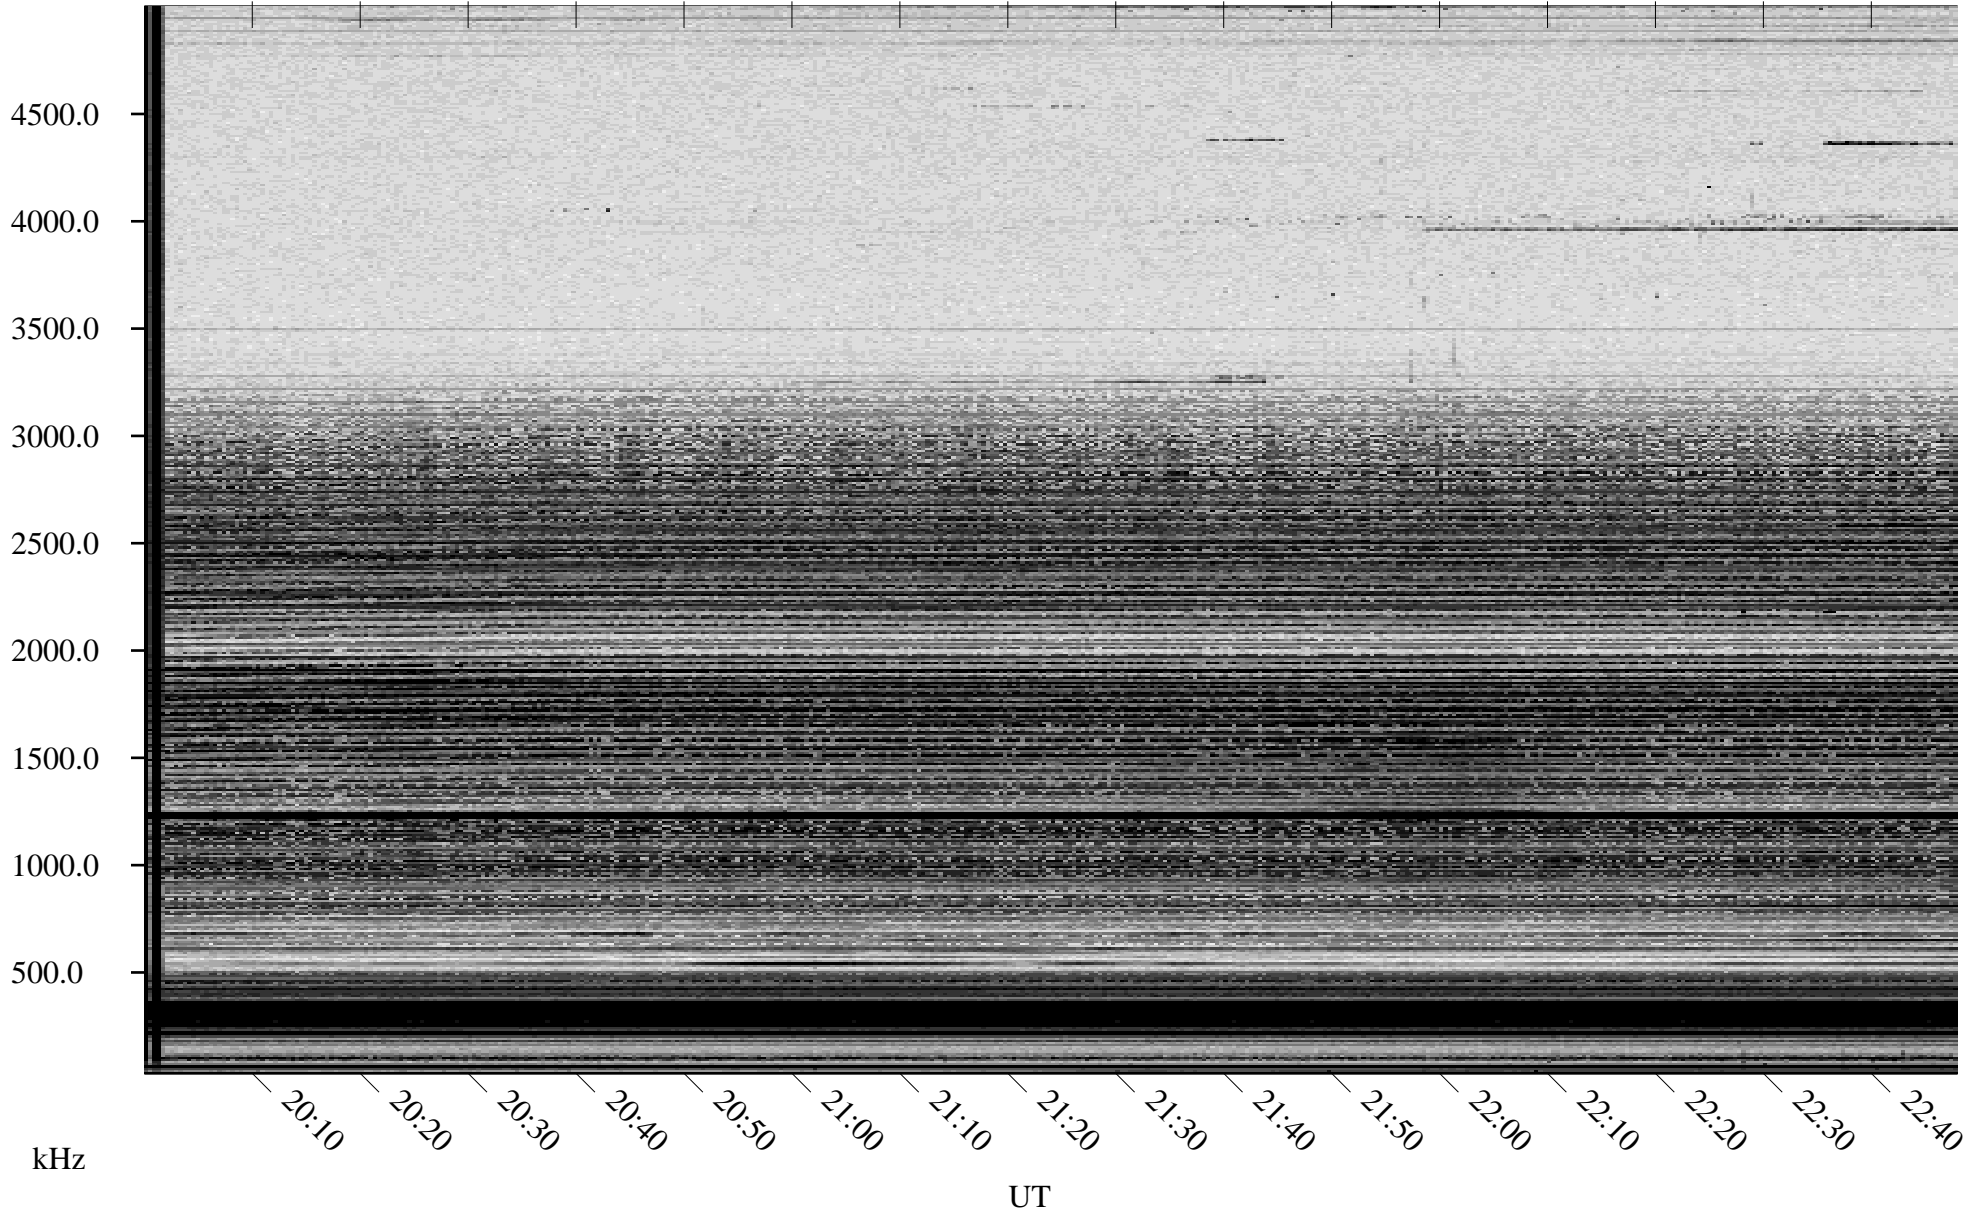

10/09/2005 Churchill, Manitoba

Linear Scale Black = 161 White = 15

ch05282l.r00m max_12

Page 1

10/09/2005 Churchill, Manitoba

Linear Scale Black = 161 White = 15

ch05282l.r00m max_12

Page 2

10/10/2005 Churchill, Manitoba

Linear Scale Black = 161 White = 15

ch05282l.r00m max_12

Page 3

10/10/2005 Churchill, Manitoba

Linear Scale Black = 161 White = 15

ch05282l.r00m max_12

Page 4

10/10/2005 Churchill, Manitoba

Linear Scale Black = 161 White = 15

ch05282l.r00m max_12

Page 5

10/10/2005 Churchill, Manitoba

Linear Scale Black = 161 White = 15

ch05282l.r00m max_12

Page 6

10/10/2005 Churchill, Manitoba

Linear Scale Black = 161 White = 15

ch05282l.r00m max_12

Page 7

10/10/2005 Churchill, Manitoba

Linear Scale Black = 161 White = 15

ch05282l.r00m max_12