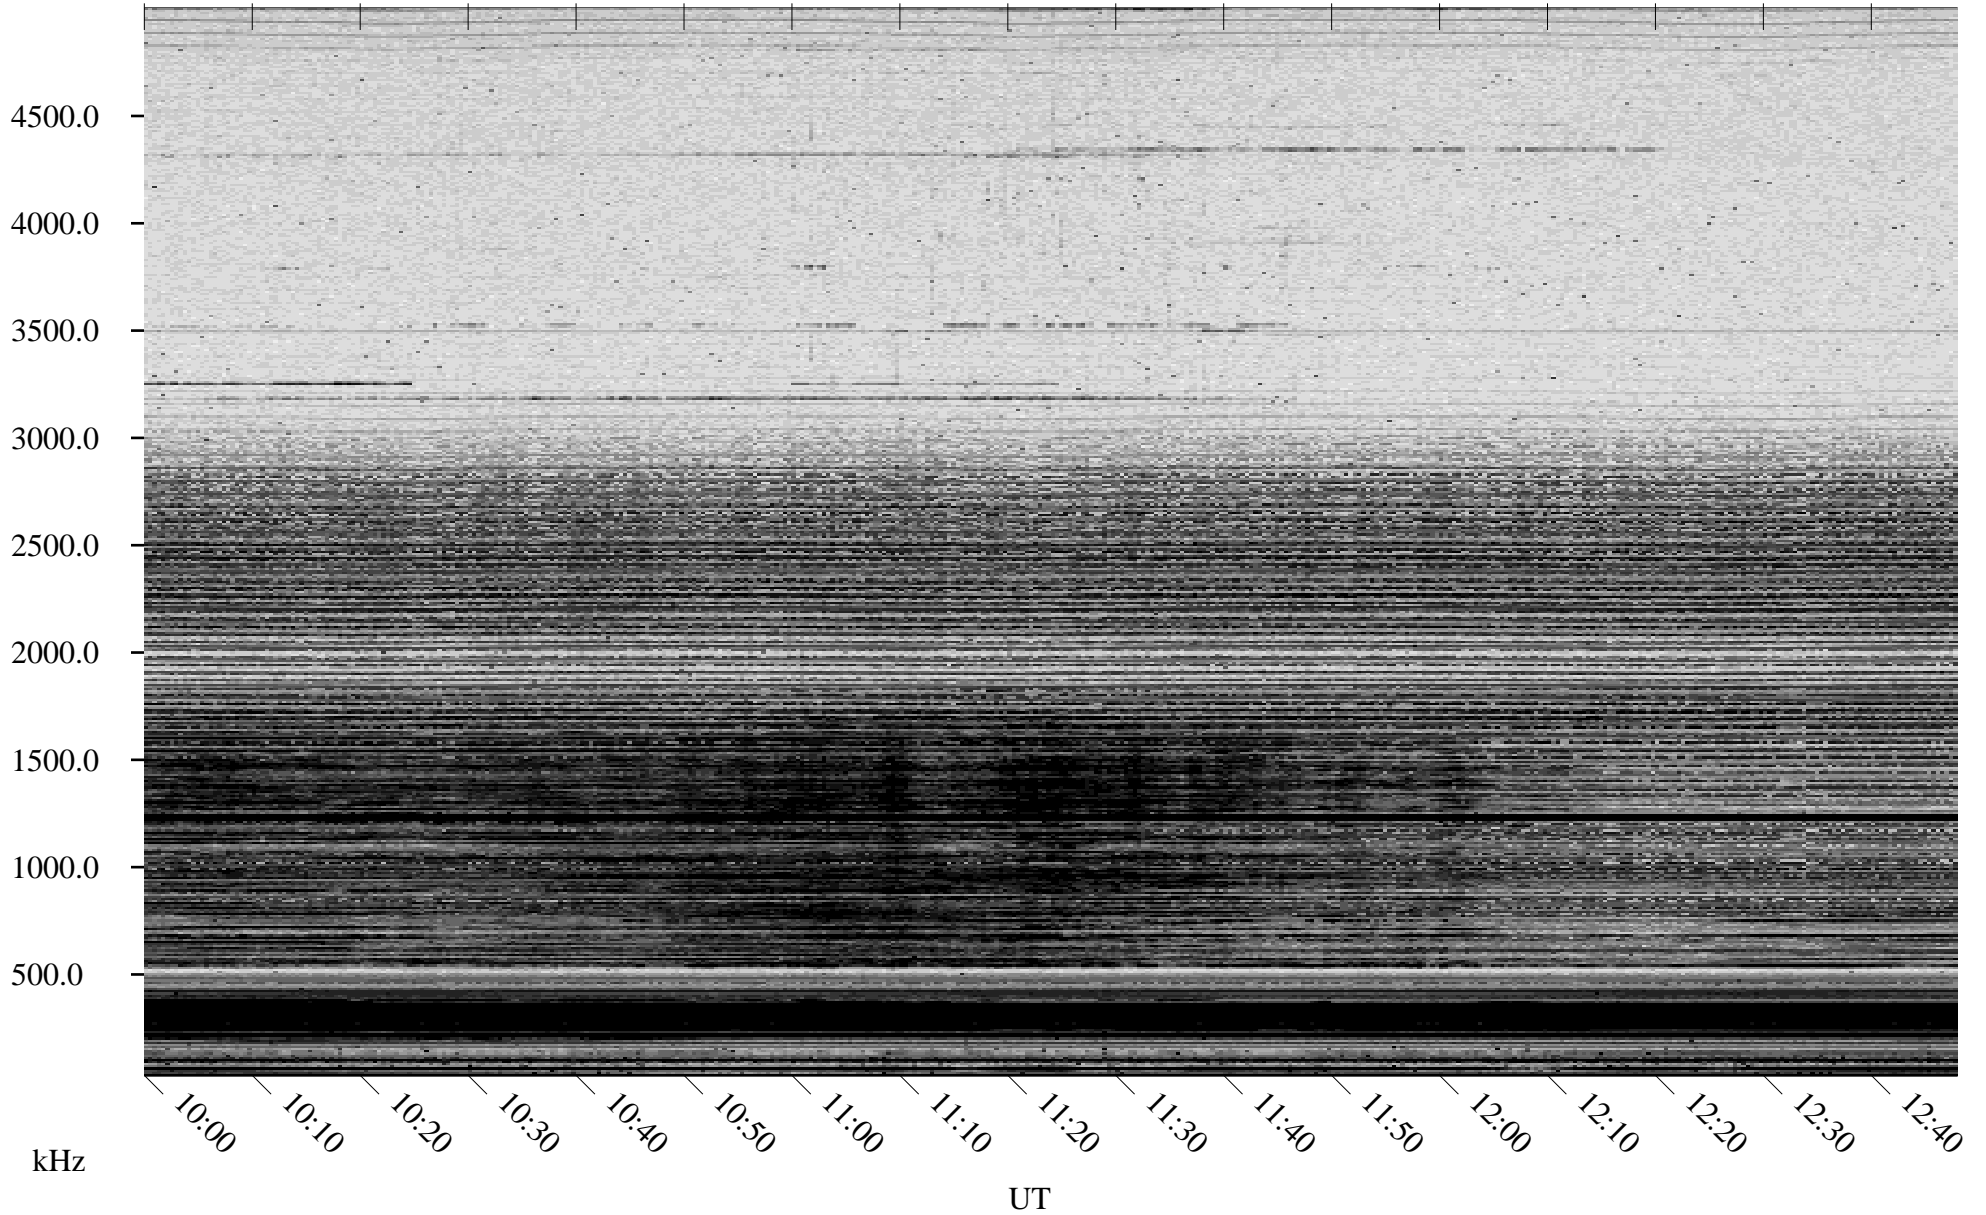

10/11/2005 Churchill, Manitoba

Linear Scale Black = 161 White = 15

ch05284l.r00m max_12

Page 1

10/11/2005 Churchill, Manitoba

Linear Scale Black = 161 White = 15

ch05284l.r00m max_12

Page 2

10/12/2005 Churchill, Manitoba

Linear Scale Black = 161 White = 15

ch05284l.r00m max_12

Page 3

10/12/2005 Churchill, Manitoba

Linear Scale Black = 161 White = 15

ch05284l.r00m max_12

Page 4

10/12/2005 Churchill, Manitoba

Linear Scale Black = 161 White = 15

ch05284l.r00m max_12

10/12/2005 Churchill, Manitoba

Linear Scale Black = 161 White = 15

ch05284l.r00m max_12

Page 6

10/12/2005 Churchill, Manitoba

Linear Scale Black = 161 White = 15

ch05284l.r00m max_12

Page 7

10/12/2005 Churchill, Manitoba

Linear Scale Black = 161 White = 15

ch05284l.r00m max_12