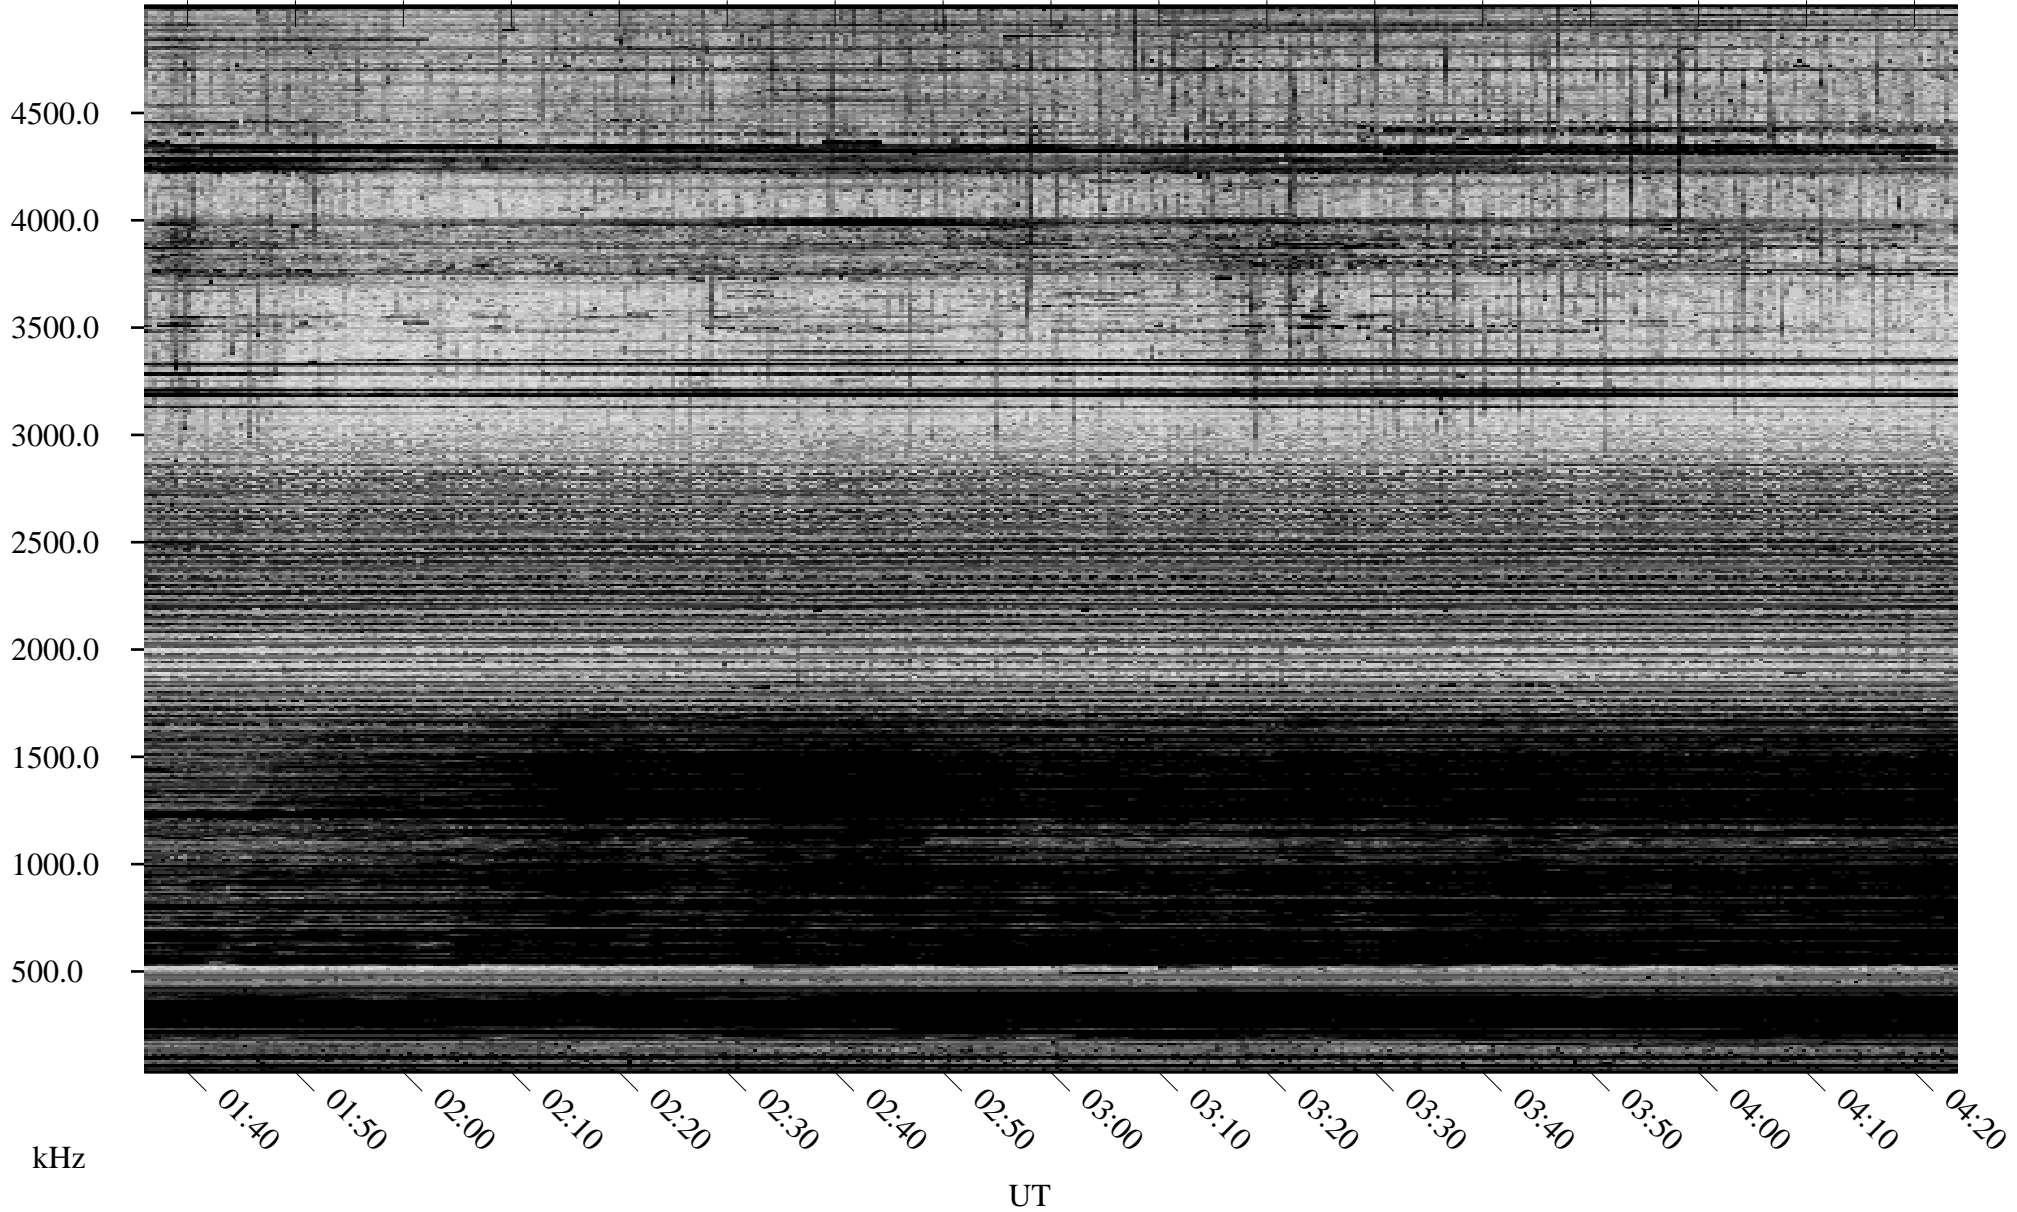

10/11/2005 Churchill, Manitoba

Linear Scale Black = 161 White = 15

ch05284l.r00m max_12

Page 1

10/11/2005 Churchill, Manitoba

Linear Scale Black = 161 White = 15

ch05284l.r00m max_12

Page 2

10/12/2005 Churchill, Manitoba

Linear Scale Black = 161 White = 15

ch05284l.r00m max_12

Page 3

10/12/2005 Churchill, Manitoba

Linear Scale Black = 161 White = 15

ch05284l.r00m max_12

Page 4

10/12/2005 Churchill, Manitoba

Linear Scale Black = 161 White = 15

ch05284l.r00m max_12

10/12/2005 Churchill, Manitoba

Linear Scale Black = 161 White = 15

ch05284l.r00m max_12

Page 6

10/12/2005 Churchill, Manitoba

Linear Scale Black = 161 White = 15

ch05284l.r00m max_12

Page 7

10/12/2005 Churchill, Manitoba

Linear Scale Black = 161 White = 15

ch05284l.r00m max_12