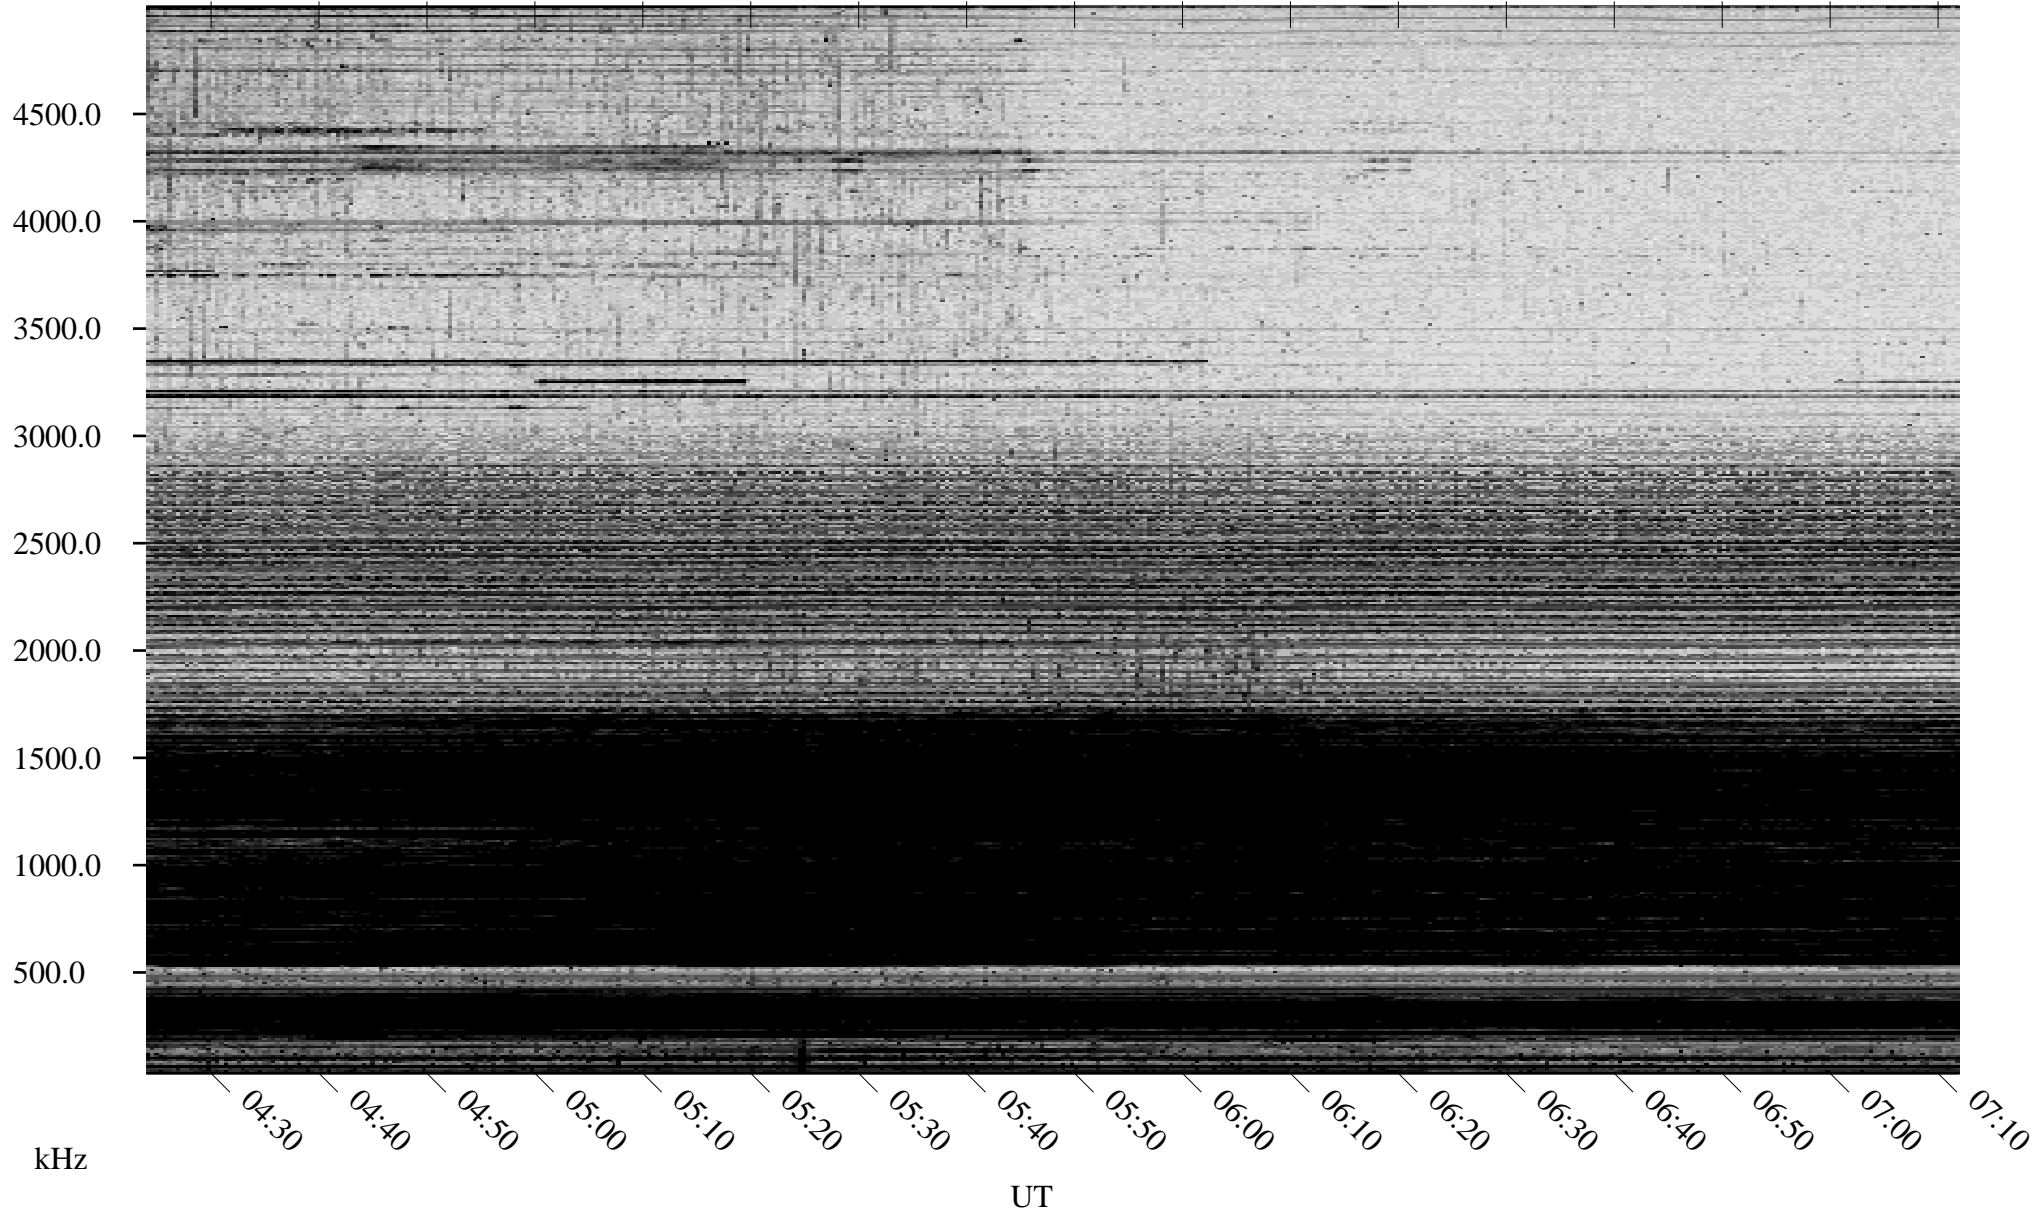

10/11/2005 Churchill, Manitoba

Linear Scale Black = 161 White = 15

ch05284l.r00m max_12

Page 1

10/11/2005 Churchill, Manitoba

Linear Scale Black = 161 White = 15

ch05284l.r00m max_12

Page 2

10/12/2005 Churchill, Manitoba

Linear Scale Black = 161 White = 15

ch05284l.r00m max_12

Page 3

10/12/2005 Churchill, Manitoba

Linear Scale Black = 161 White = 15

ch05284l.r00m max_12

Page 4

10/12/2005 Churchill, Manitoba

Linear Scale Black = 161 White = 15

ch05284l.r00m max_12

10/12/2005 Churchill, Manitoba

Linear Scale Black = 161 White = 15

ch05284l.r00m max_12

Page 6

10/12/2005 Churchill, Manitoba

Linear Scale Black = 161 White = 15

ch05284l.r00m max_12

Page 7

10/12/2005 Churchill, Manitoba

Linear Scale Black = 161 White = 15

ch05284l.r00m max_12