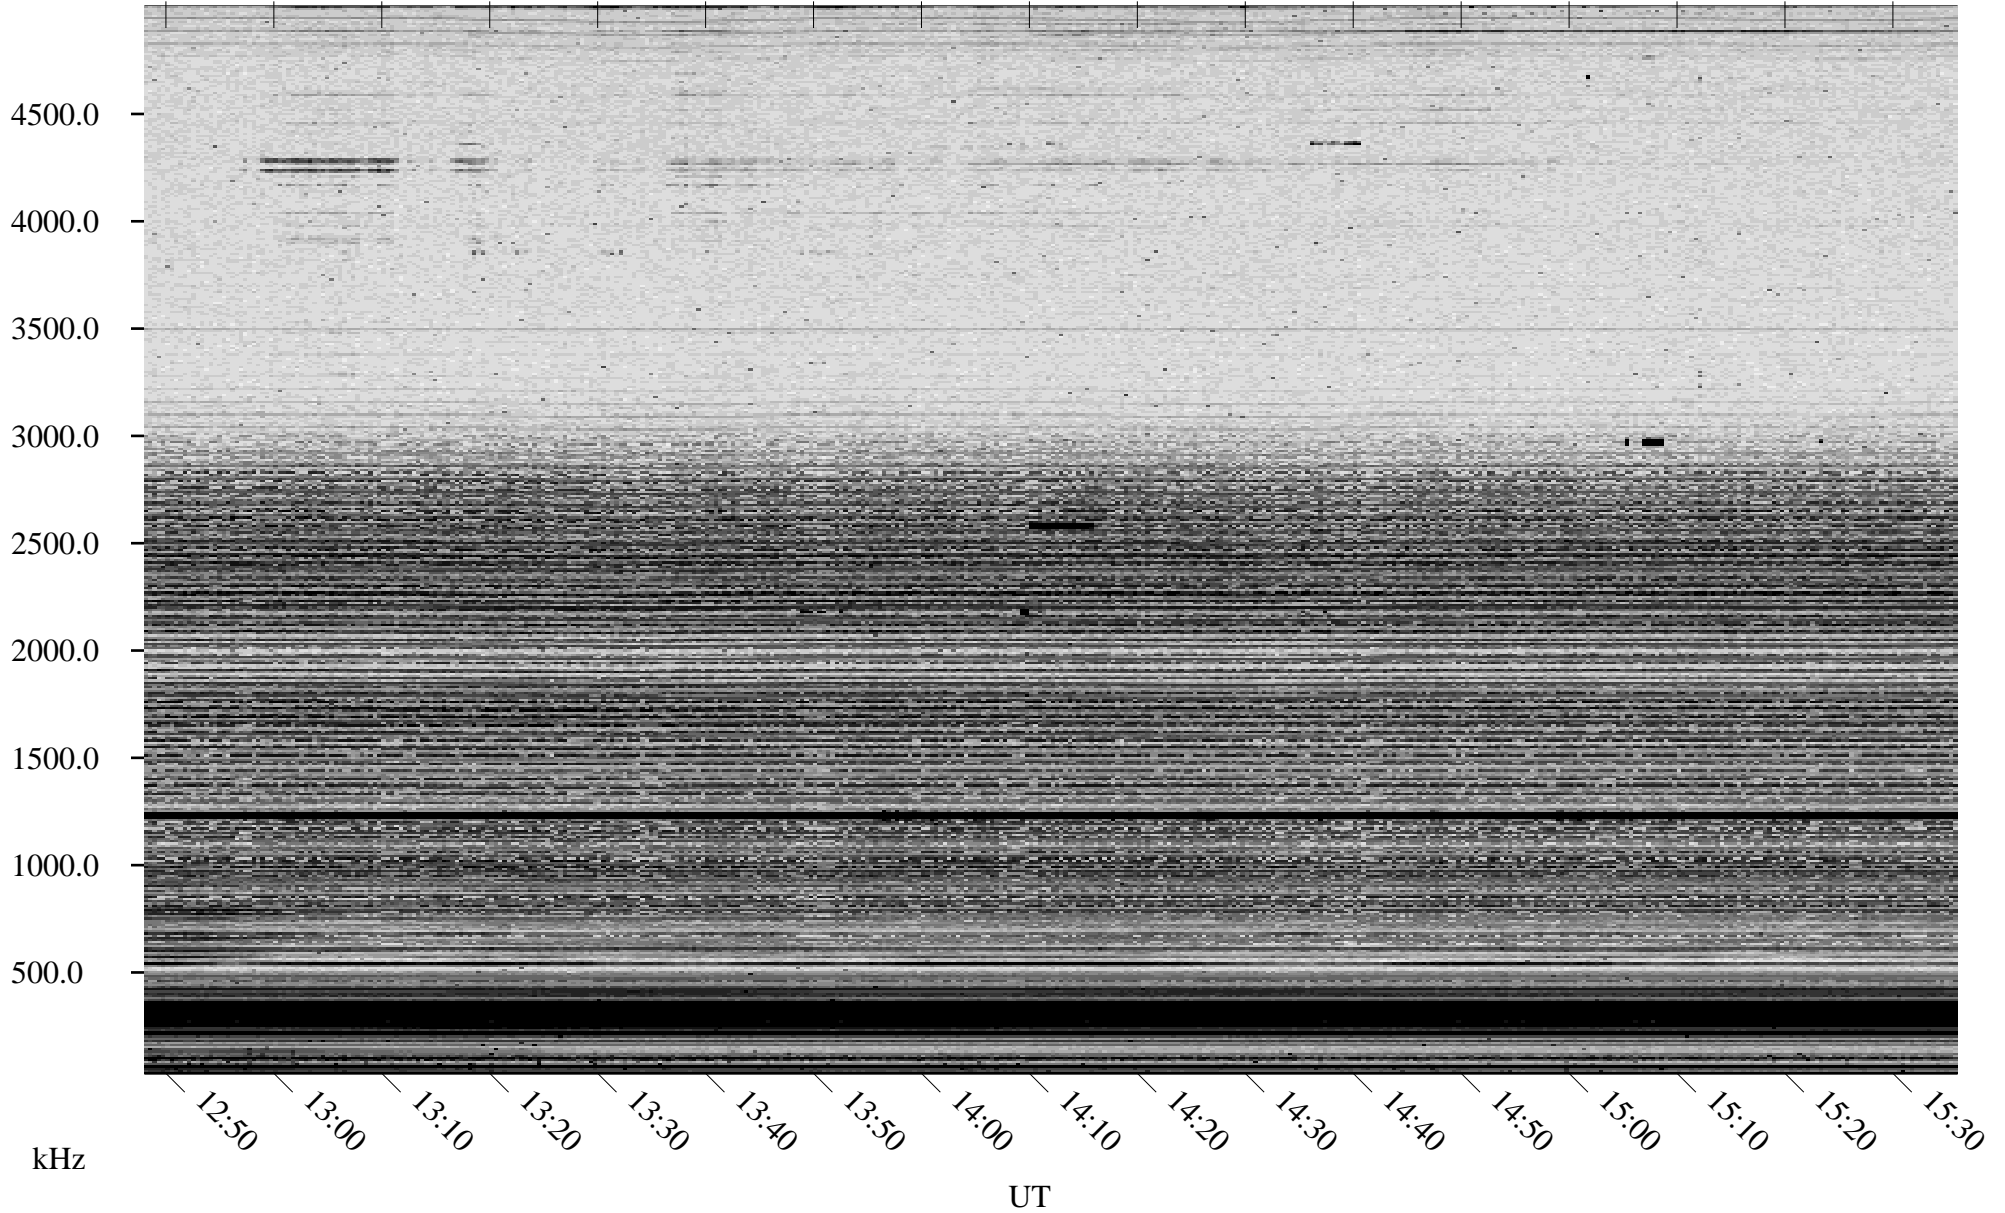

10/11/2005 Churchill, Manitoba

Linear Scale Black = 161 White = 15

ch05284l.r00m max_12

Page 1

10/11/2005 Churchill, Manitoba

Linear Scale Black = 161 White = 15

ch05284l.r00m max_12

Page 2

10/12/2005 Churchill, Manitoba

Linear Scale Black = 161 White = 15

ch05284l.r00m max_12

Page 3

10/12/2005 Churchill, Manitoba

Linear Scale Black = 161 White = 15

ch05284l.r00m max_12

Page 4

10/12/2005 Churchill, Manitoba

Linear Scale Black = 161 White = 15

ch05284l.r00m max_12

10/12/2005 Churchill, Manitoba

Linear Scale Black = 161 White = 15

ch05284l.r00m max_12

Page 6

10/12/2005 Churchill, Manitoba

Linear Scale Black = 161 White = 15

ch05284l.r00m max_12

Page 7

10/12/2005 Churchill, Manitoba

Linear Scale Black = 161 White = 15

ch05284l.r00m max_12