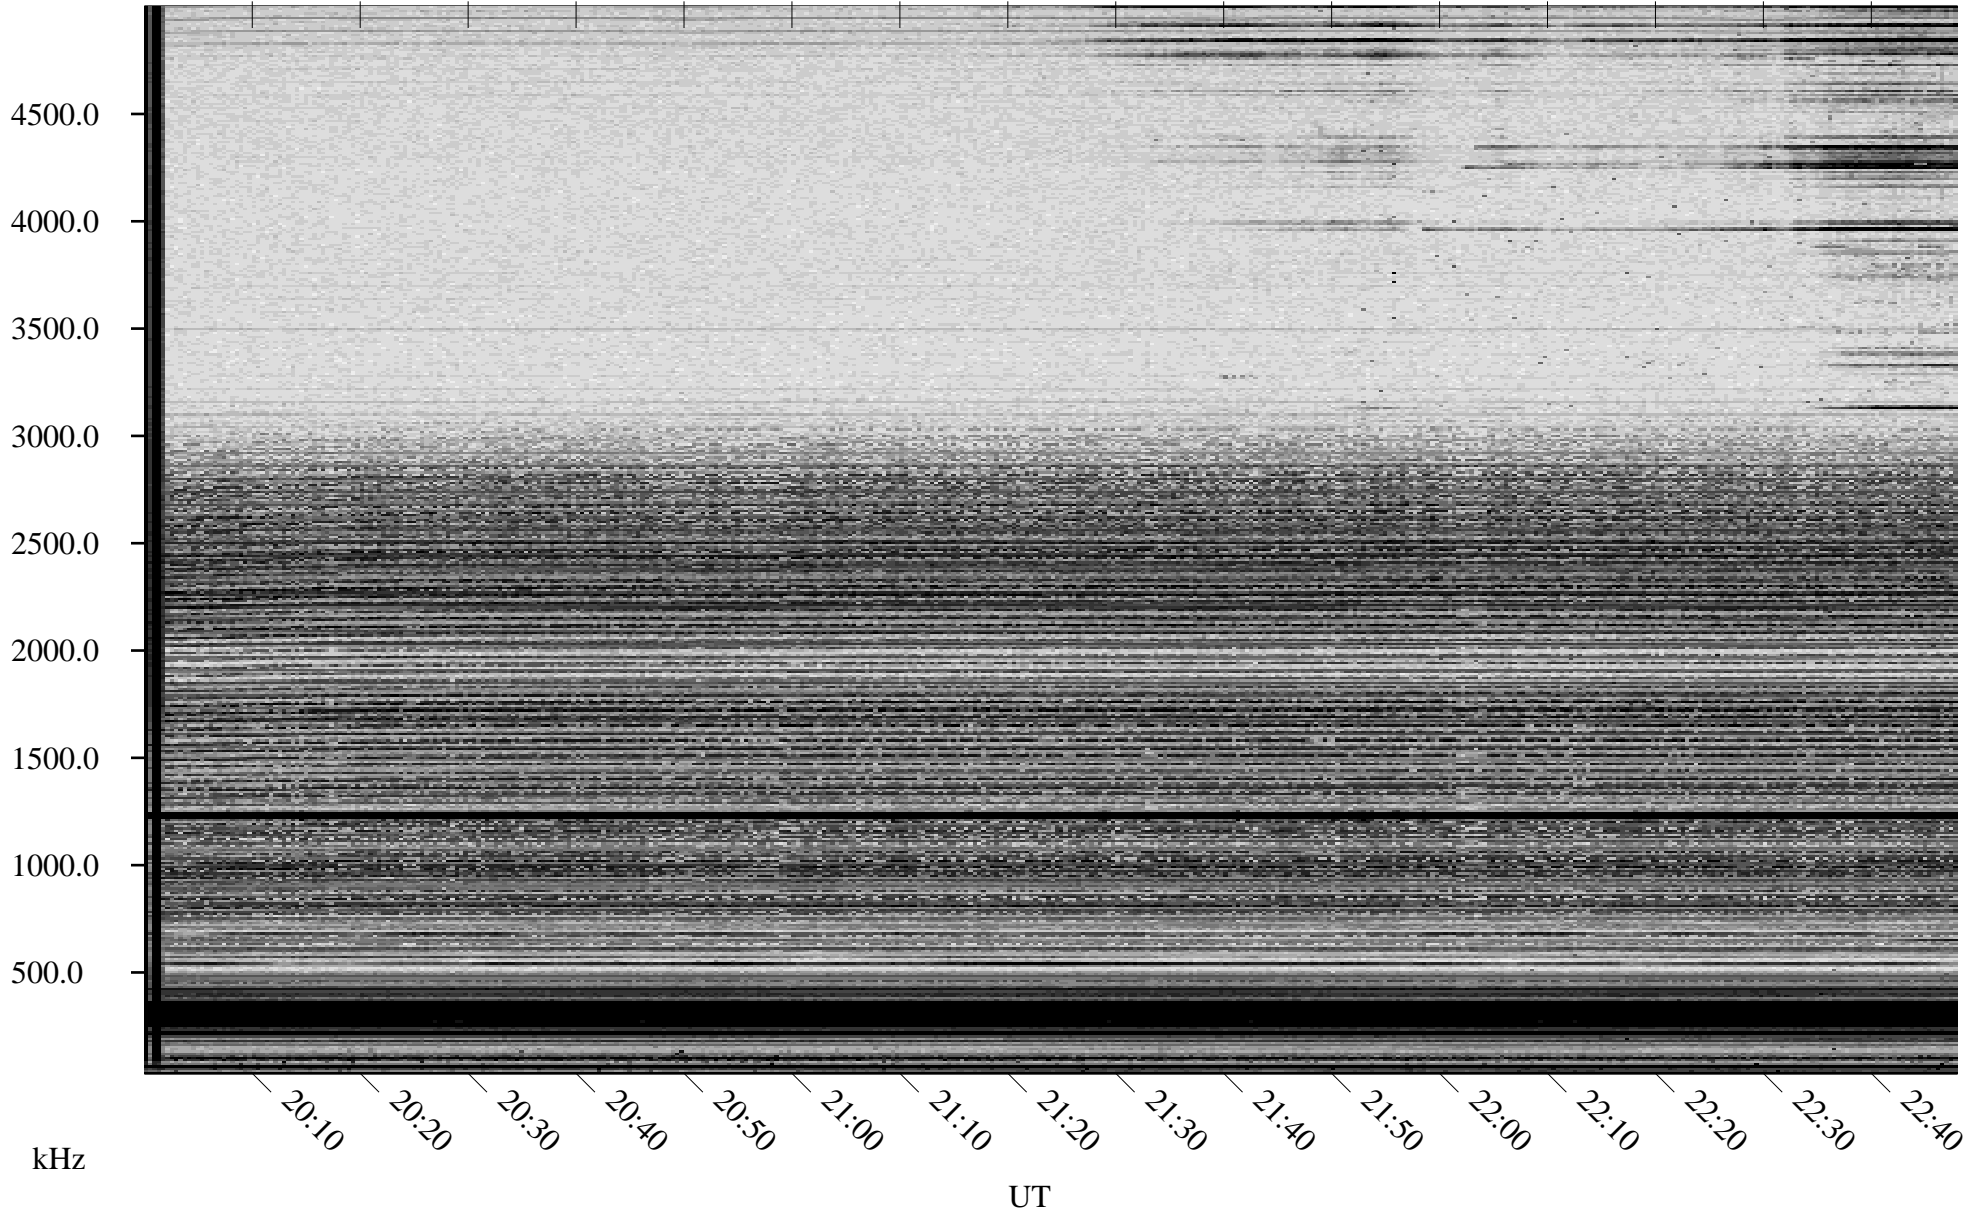

10/11/2005 Churchill, Manitoba

Linear Scale Black = 161 White = 15

ch05284l.r00m max_12

Page 1

10/11/2005 Churchill, Manitoba

Linear Scale Black = 161 White = 15

ch05284l.r00m max_12

Page 2

10/12/2005 Churchill, Manitoba

Linear Scale Black = 161 White = 15

ch05284l.r00m max_12

Page 3

10/12/2005 Churchill, Manitoba

Linear Scale Black = 161 White = 15

ch05284l.r00m max_12

Page 4

10/12/2005 Churchill, Manitoba

Linear Scale Black = 161 White = 15

ch05284l.r00m max_12

10/12/2005 Churchill, Manitoba

Linear Scale Black = 161 White = 15

ch05284l.r00m max_12

Page 6

10/12/2005 Churchill, Manitoba

Linear Scale Black = 161 White = 15

ch05284l.r00m max_12

Page 7

10/12/2005 Churchill, Manitoba

Linear Scale Black = 161 White = 15

ch05284l.r00m max_12