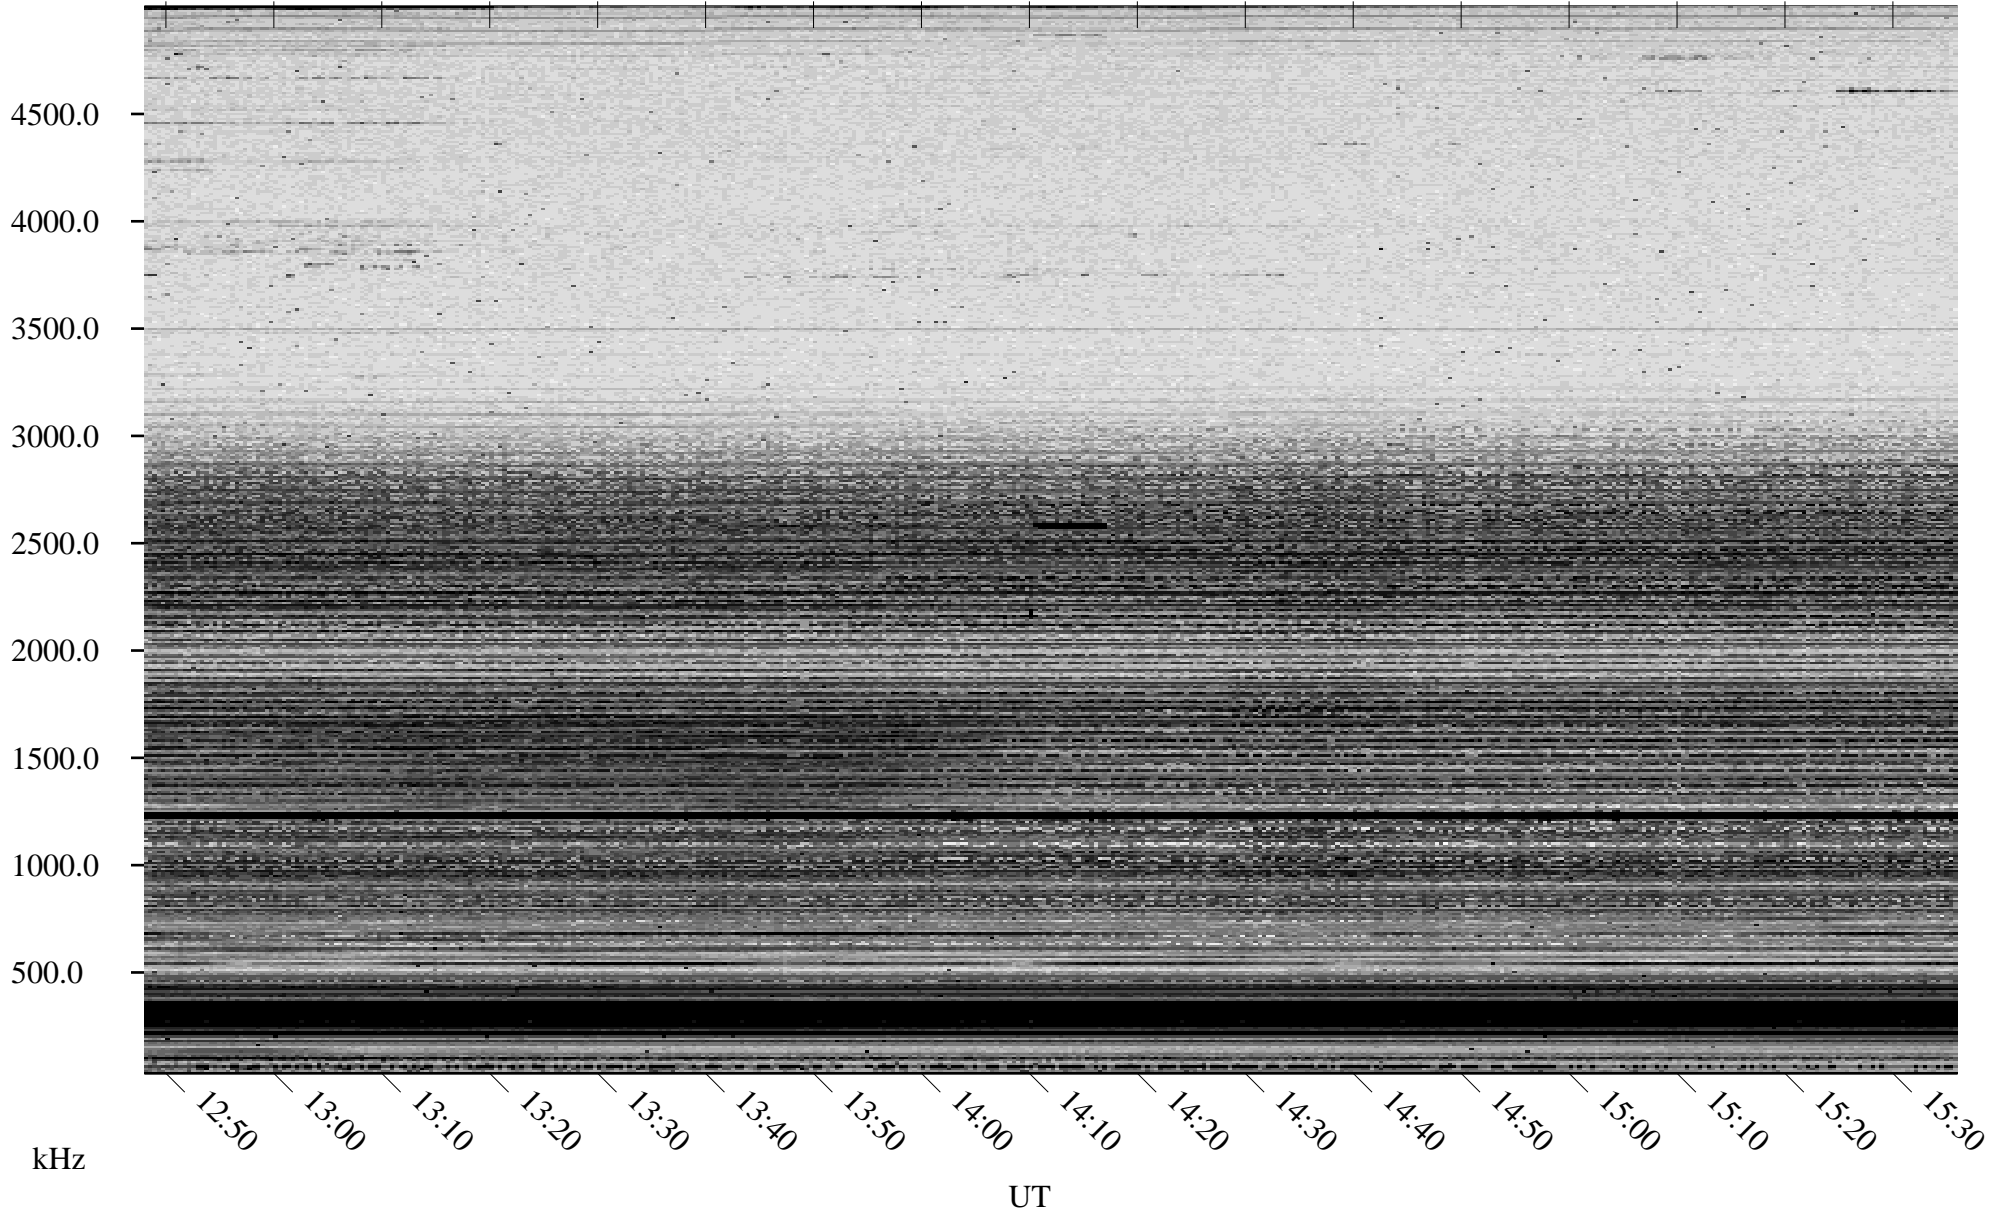

# 10/13/2005 Churchill, Manitoba

Linear Scale    Black = 161    White = 15

ch052851.r00m max\_12

# 10/13/2005 Churchill, Manitoba

Linear Scale    Black = 161    White = 15

ch052851.r00m max\_12

Page 6

# 10/13/2005 Churchill, Manitoba

Linear Scale    Black = 161    White = 15

ch052851.r00m max\_12

Page 7