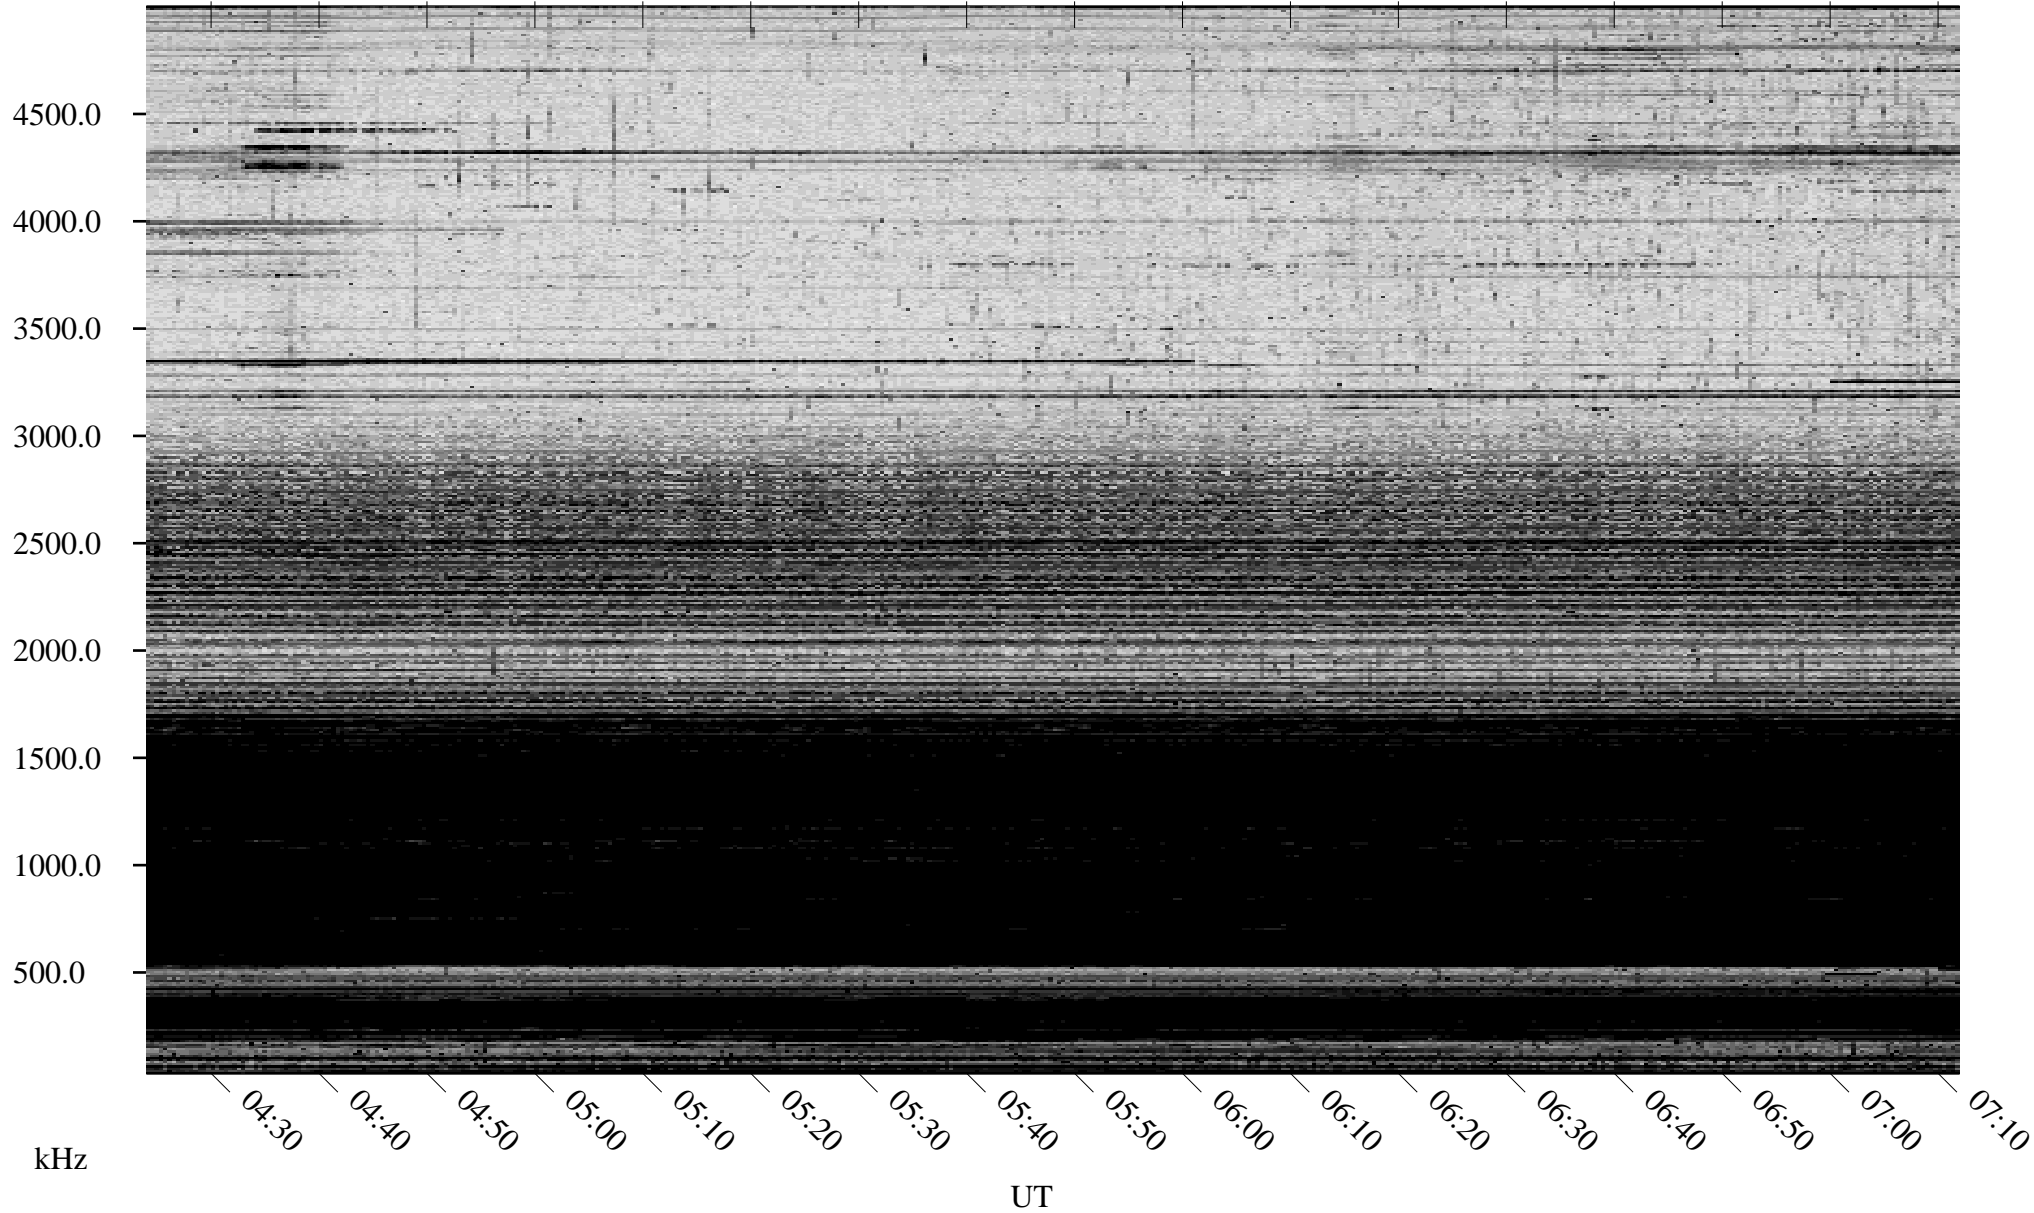

# 10/12/2005 Churchill, Manitoba

Linear Scale    Black = 161    White = 15

ch052851.r00m max\_12

Page 2

# 10/13/2005 Churchill, Manitoba

Linear Scale    Black = 161    White = 15

ch052851.r00m max\_12

Page 3

# 10/13/2005 Churchill, Manitoba

Linear Scale    Black = 161    White = 15

ch052851.r00m max\_12

Page 4

# 10/13/2005 Churchill, Manitoba

Linear Scale    Black = 161    White = 15

ch052851.r00m max\_12