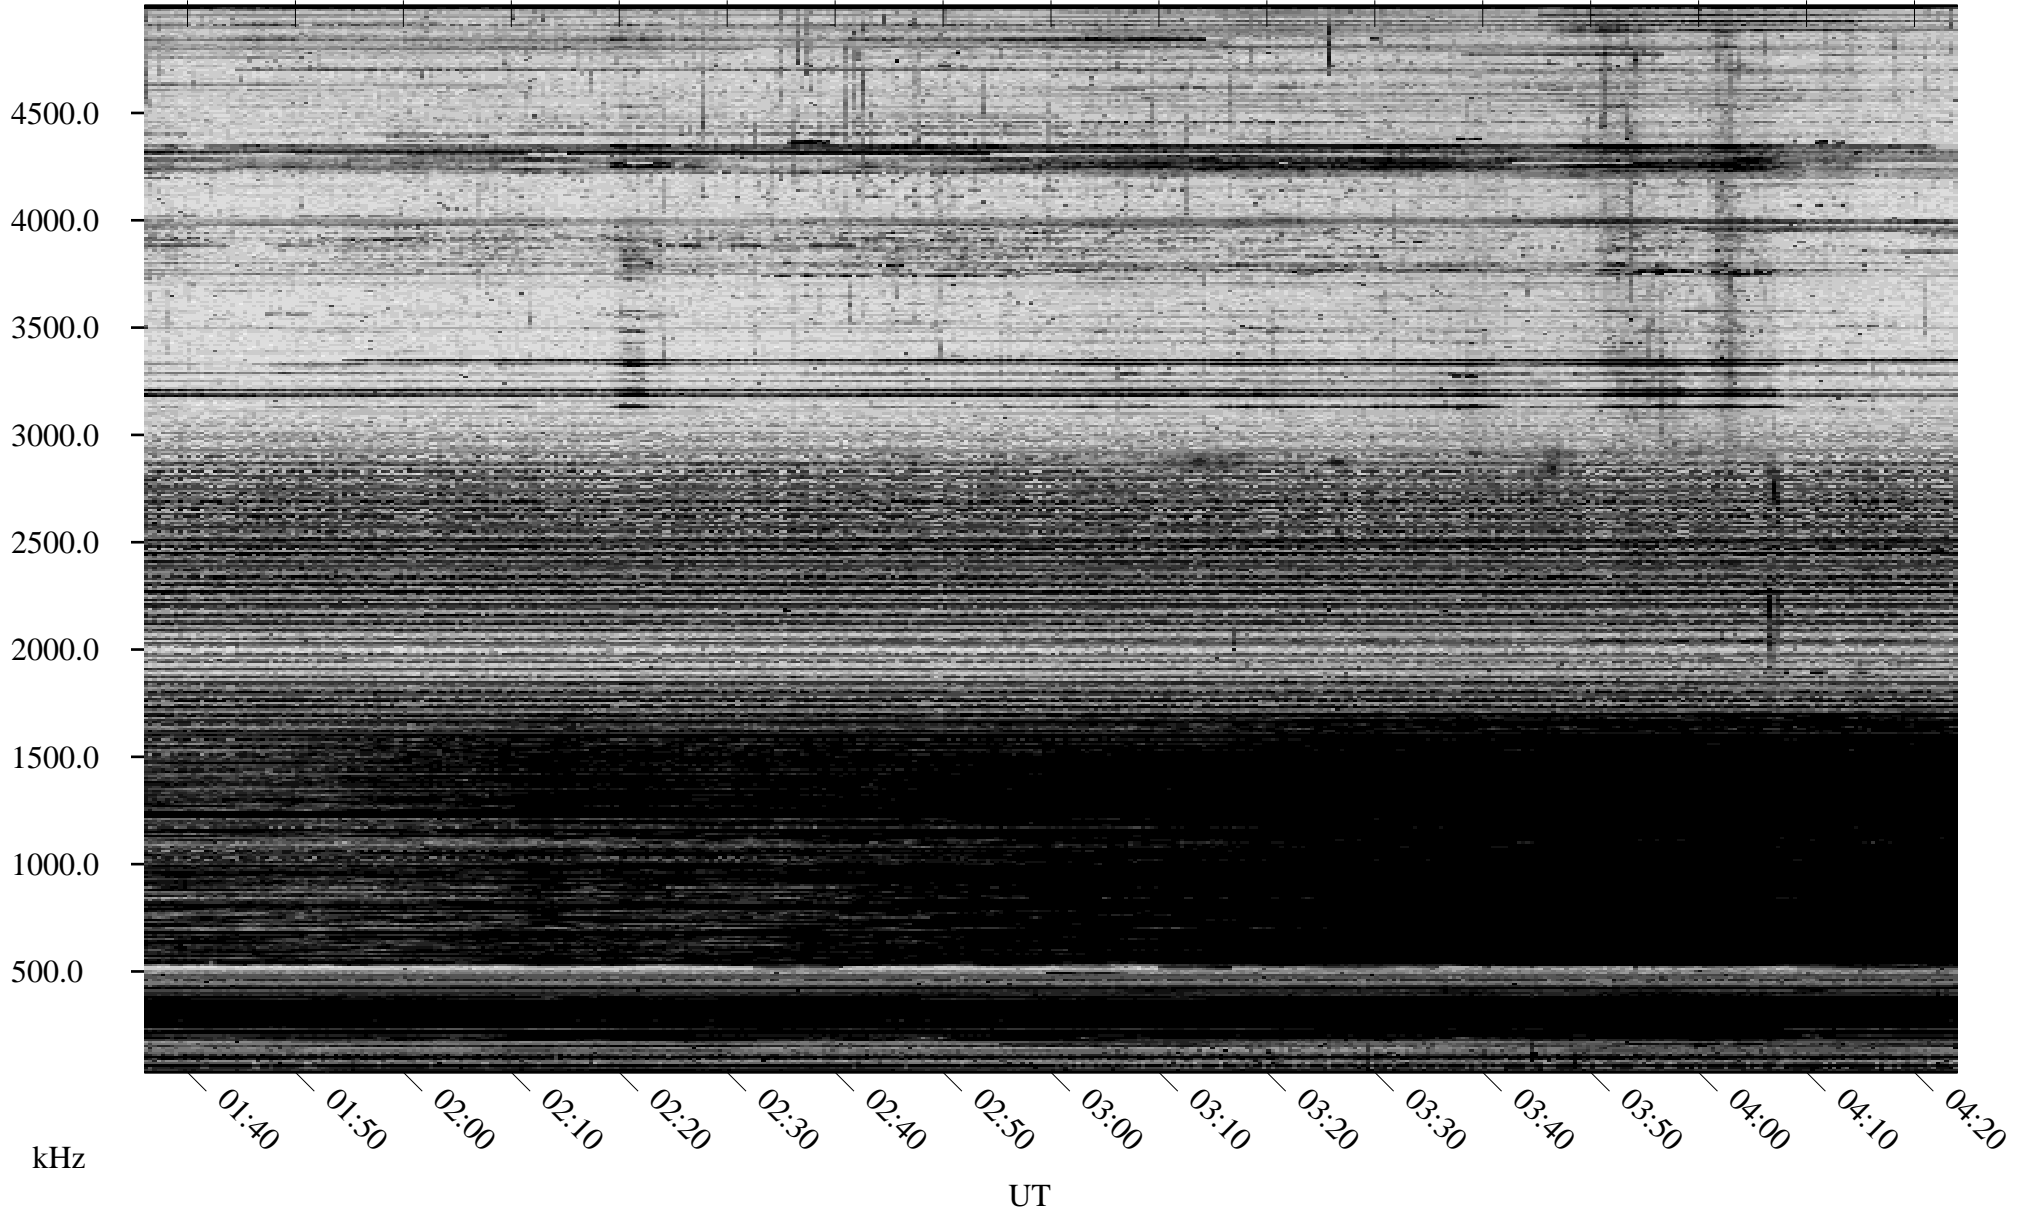

# 10/12/2005 Churchill, Manitoba

Linear Scale Black = 161 White = 15

ch052851.r00m max\_12

Page 1

# 10/12/2005 Churchill, Manitoba

Linear Scale    Black = 161    White = 15

ch052851.r00m max\_12

Page 2

# 10/13/2005 Churchill, Manitoba

Linear Scale    Black = 161    White = 15

ch052851.r00m max\_12

Page 3

# 10/13/2005 Churchill, Manitoba

Linear Scale    Black = 161    White = 15

ch052851.r00m max\_12