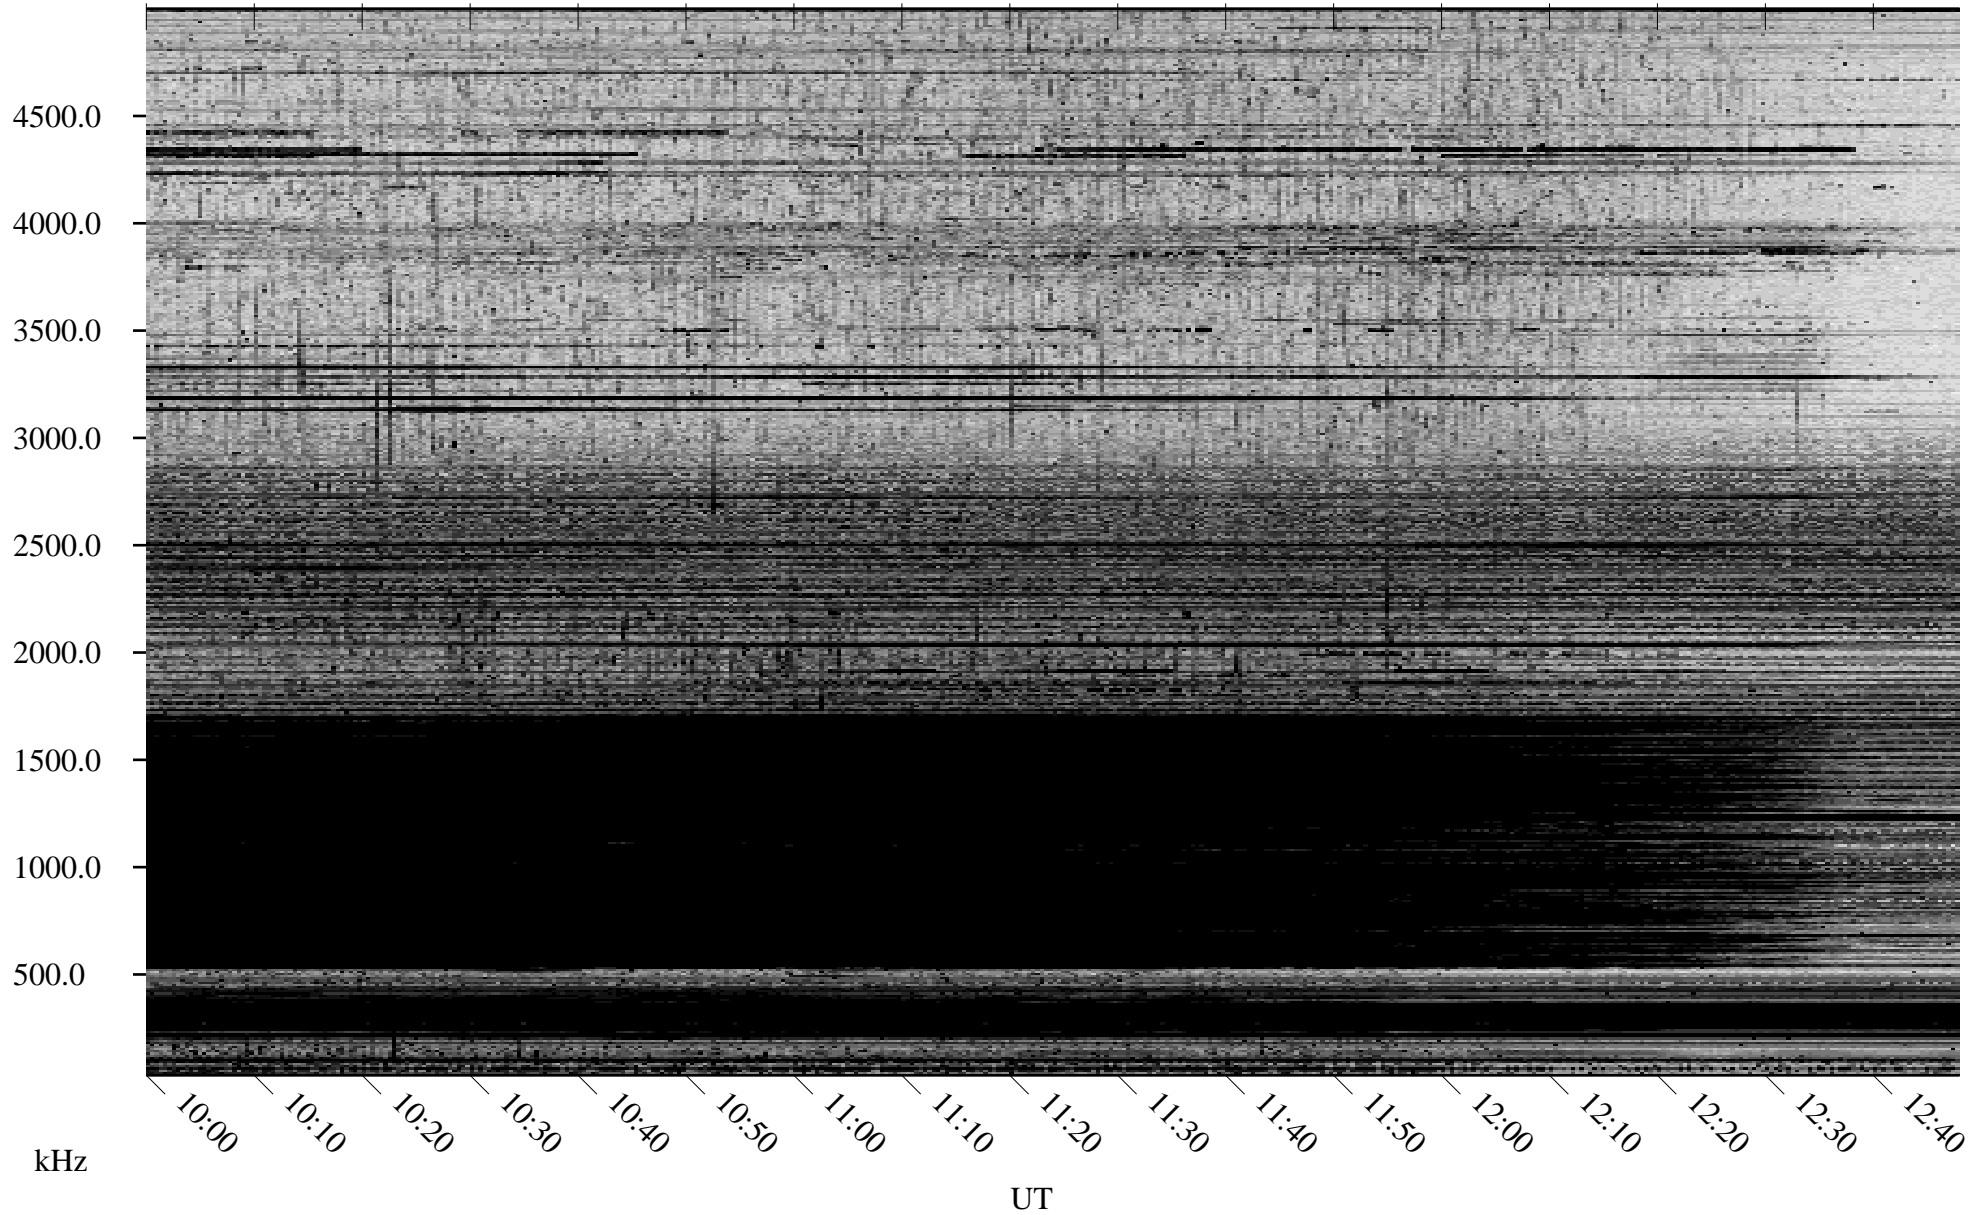

# 10/13/2005 Churchill, Manitoba

Linear Scale    Black = 161    White = 15

ch052851.r00m max\_12

Page 4

# 10/13/2005 Churchill, Manitoba

Linear Scale    Black = 161    White = 15

ch052851.r00m max\_12

# 10/13/2005 Churchill, Manitoba

Linear Scale    Black = 161    White = 15

ch052851.r00m max\_12

Page 6

# 10/13/2005 Churchill, Manitoba

Linear Scale    Black = 161    White = 15

ch052851.r00m max\_12

Page 7