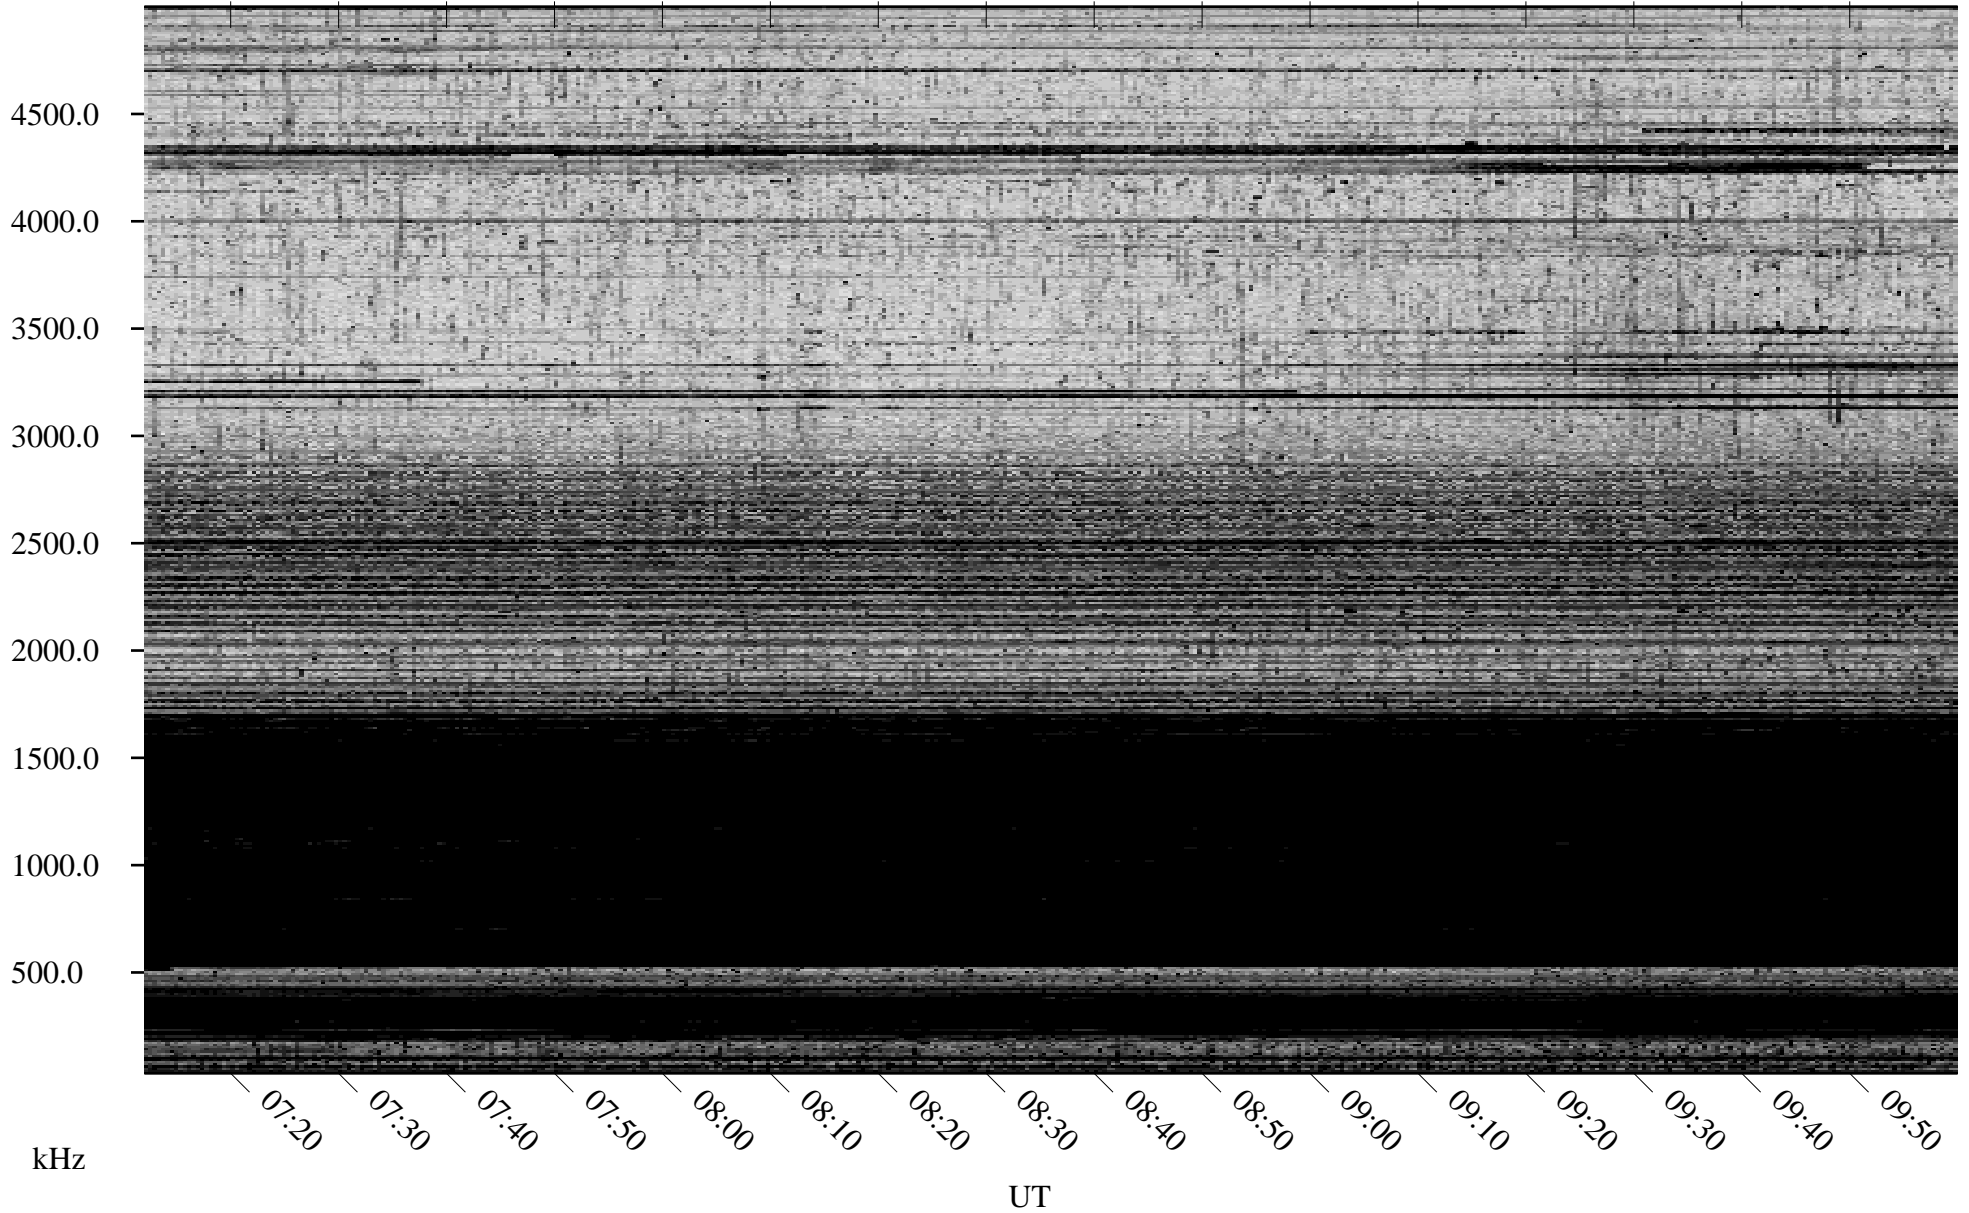

# 10/13/2005 Churchill, Manitoba

Linear Scale    Black = 161    White = 15

ch052851.r00m max\_12

Page 3

# 10/13/2005 Churchill, Manitoba

Linear Scale    Black = 161    White = 15

ch052851.r00m max\_12

Page 4

# 10/13/2005 Churchill, Manitoba

Linear Scale    Black = 161    White = 15

ch052851.r00m max\_12

# 10/13/2005 Churchill, Manitoba

Linear Scale    Black = 161    White = 15

ch052851.r00m max\_12

Page 6