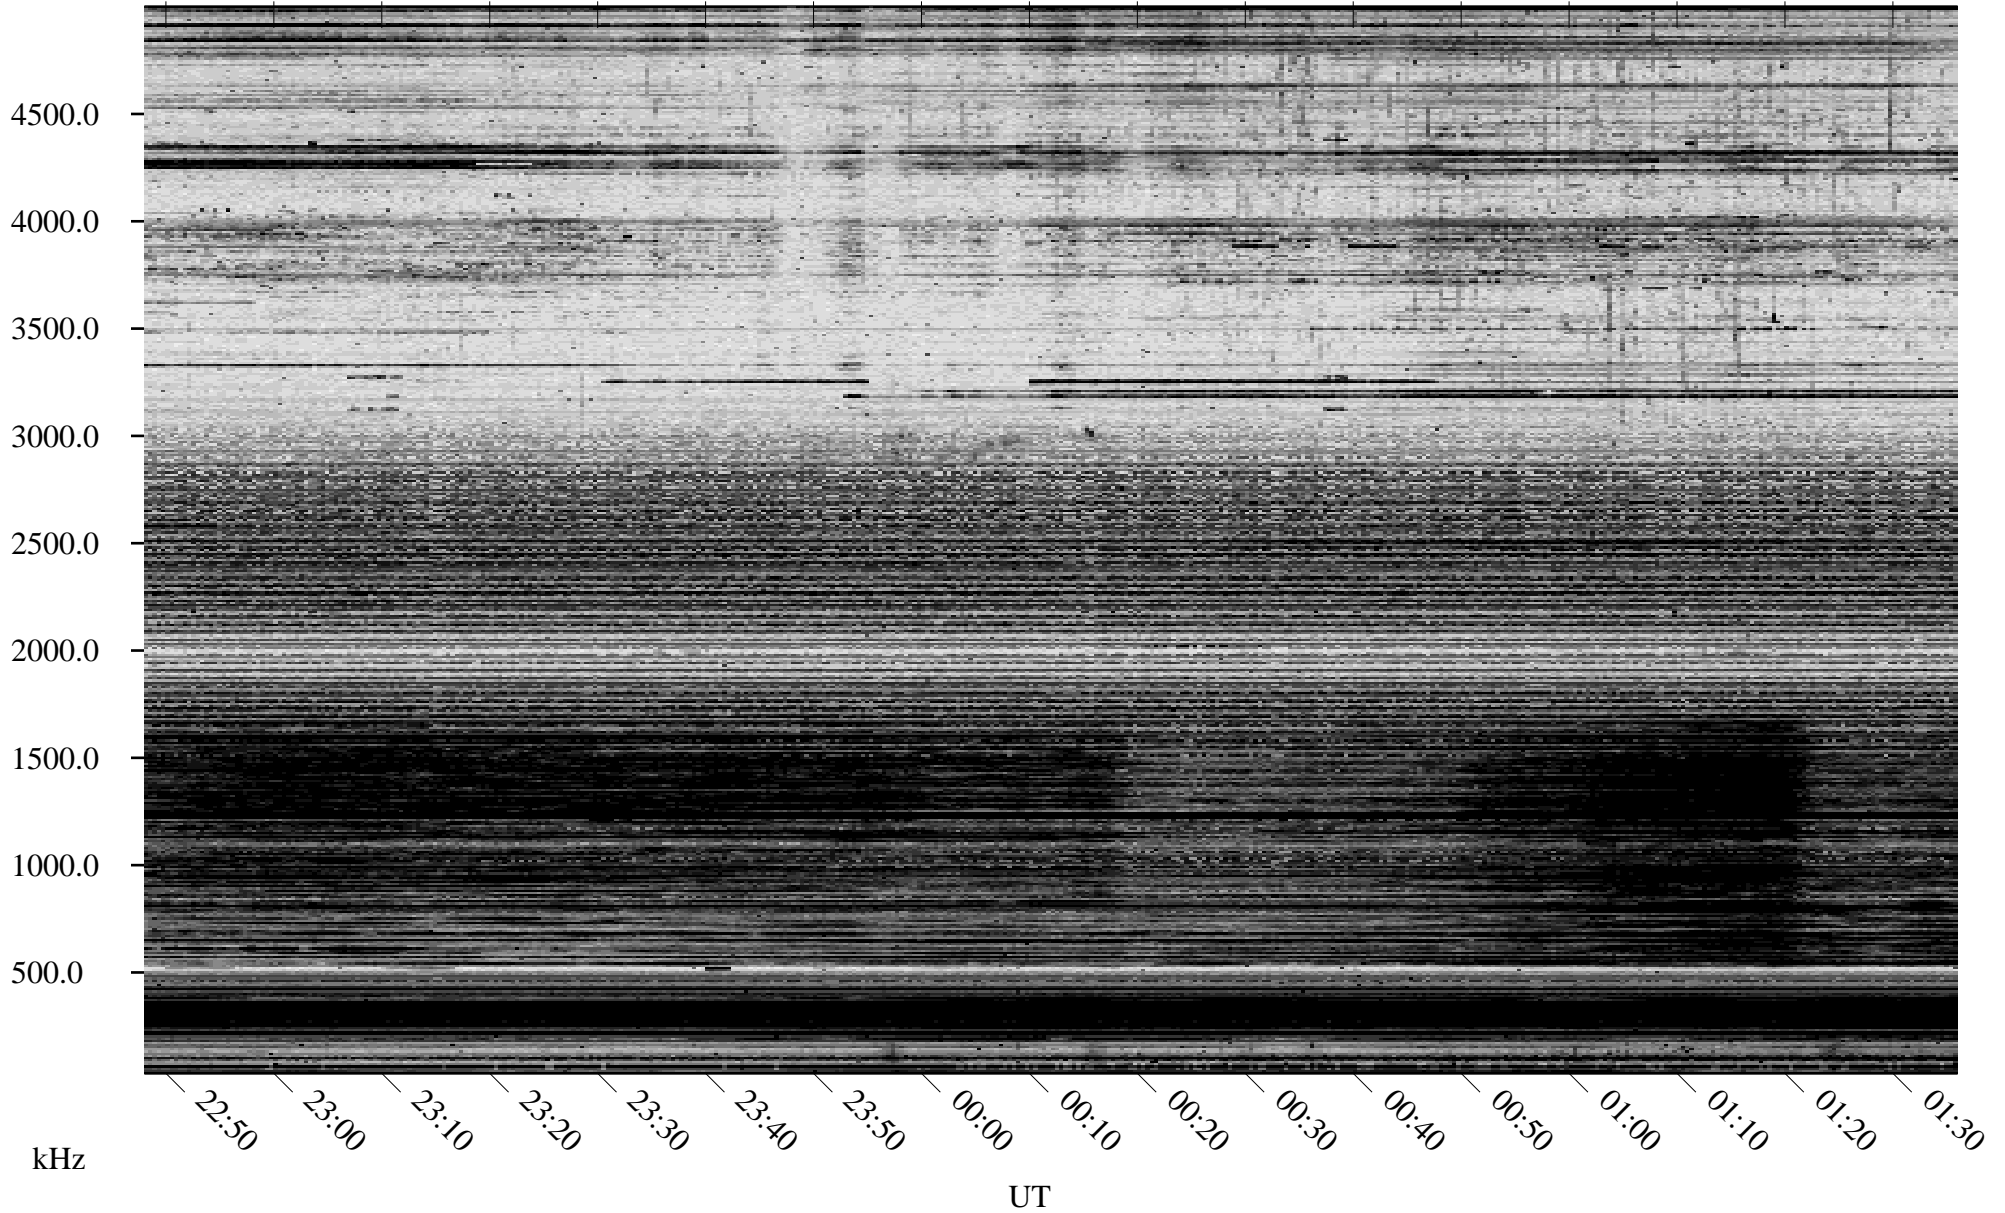

# 10/12/2005 Churchill, Manitoba

Linear Scale Black = 161 White = 15

ch052851.r00m max\_12

Page 1

# 10/12/2005 Churchill, Manitoba

Linear Scale    Black = 161    White = 15

ch052851.r00m max\_12

Page 2

# 10/13/2005 Churchill, Manitoba

Linear Scale    Black = 161    White = 15

ch052851.r00m max\_12

Page 3

# 10/13/2005 Churchill, Manitoba

Linear Scale    Black = 161    White = 15

ch052851.r00m max\_12