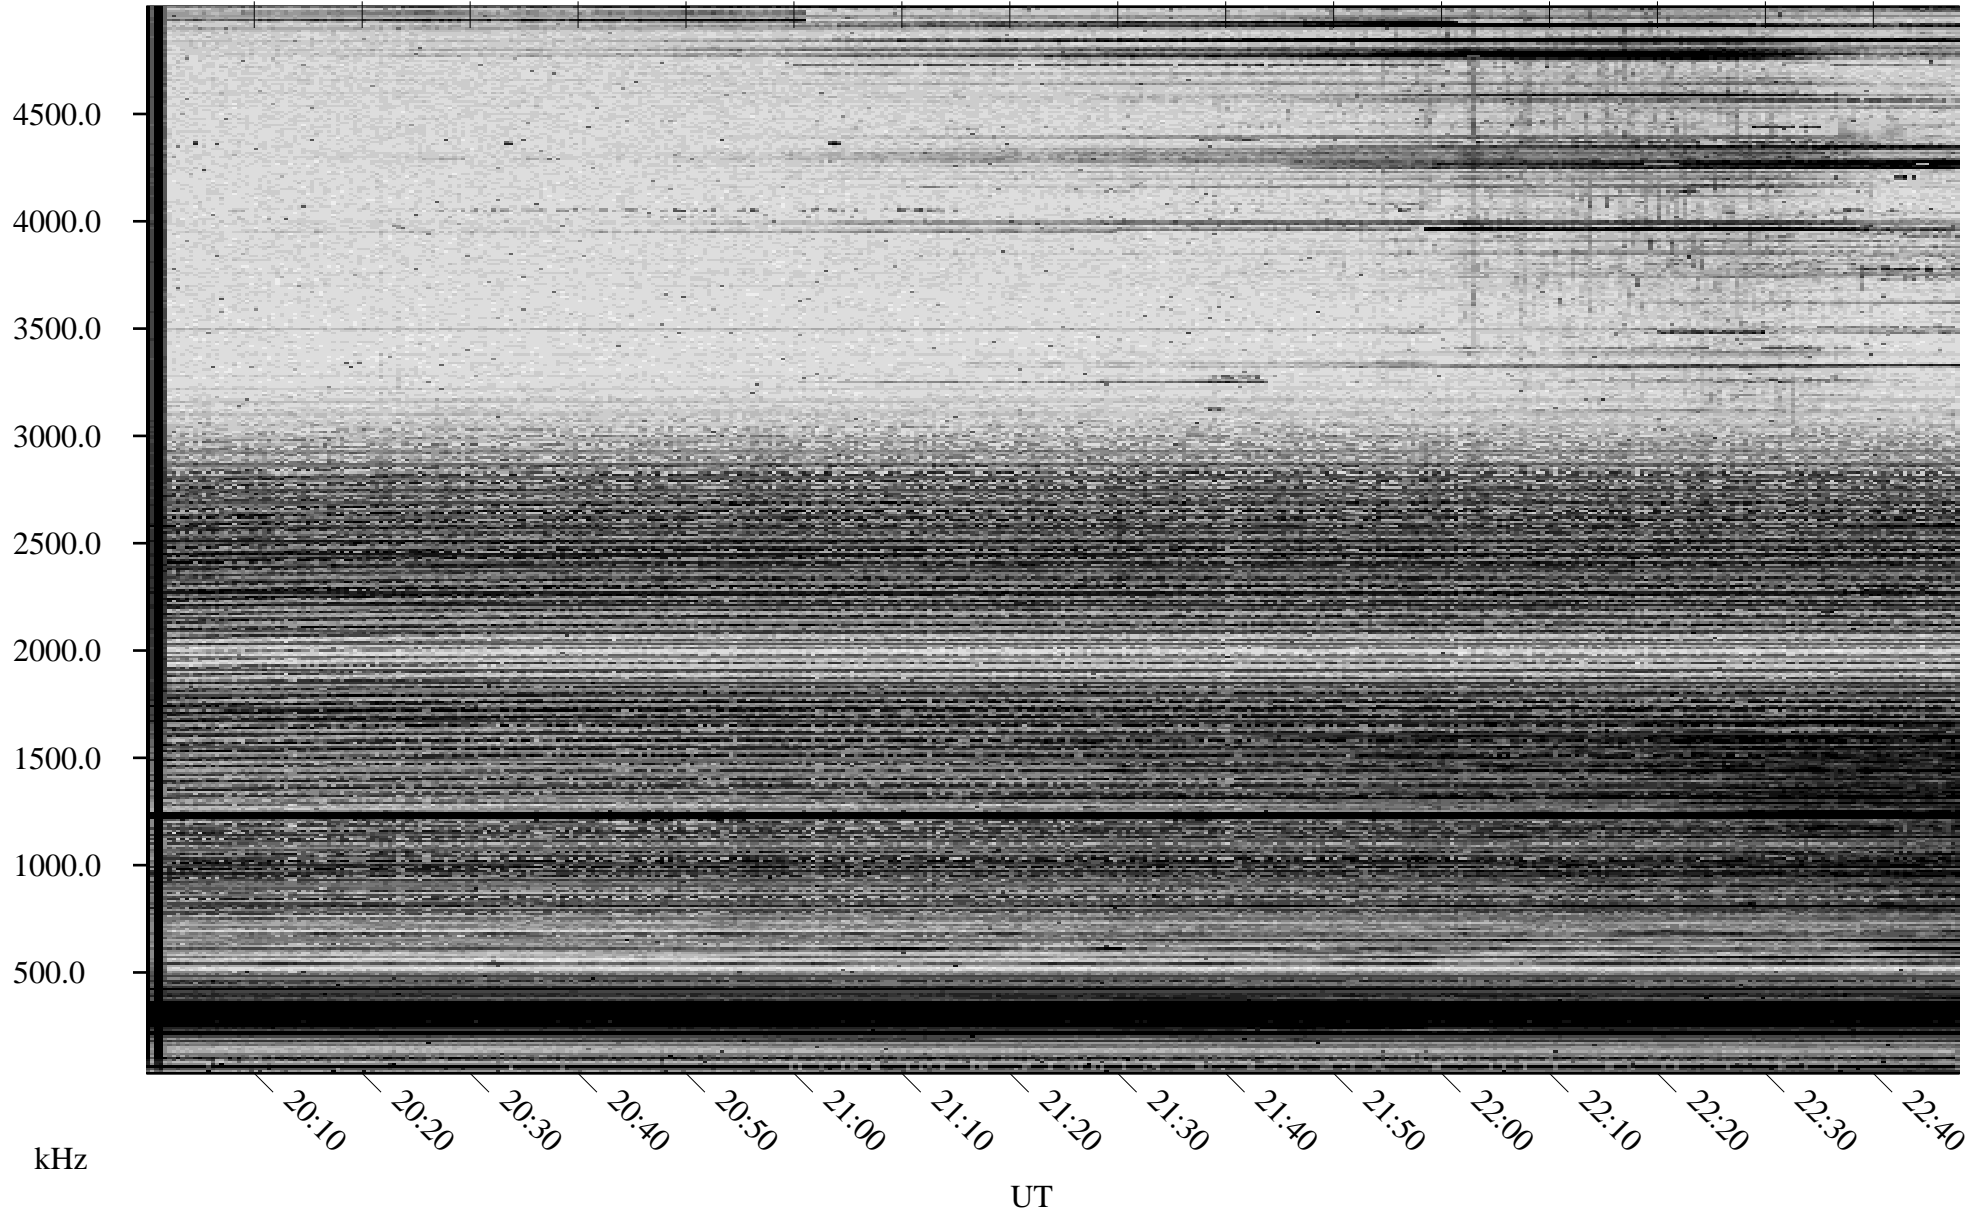

# 10/12/2005 Churchill, Manitoba

Linear Scale Black = 161 White = 15

ch052851.r00m max\_12

Page 1

# 10/12/2005 Churchill, Manitoba

Linear Scale    Black = 161    White = 15

ch052851.r00m max\_12

Page 2

# 10/13/2005 Churchill, Manitoba

Linear Scale    Black = 161    White = 15

ch052851.r00m max\_12

Page 3

# 10/13/2005 Churchill, Manitoba

Linear Scale    Black = 161    White = 15

ch052851.r00m max\_12