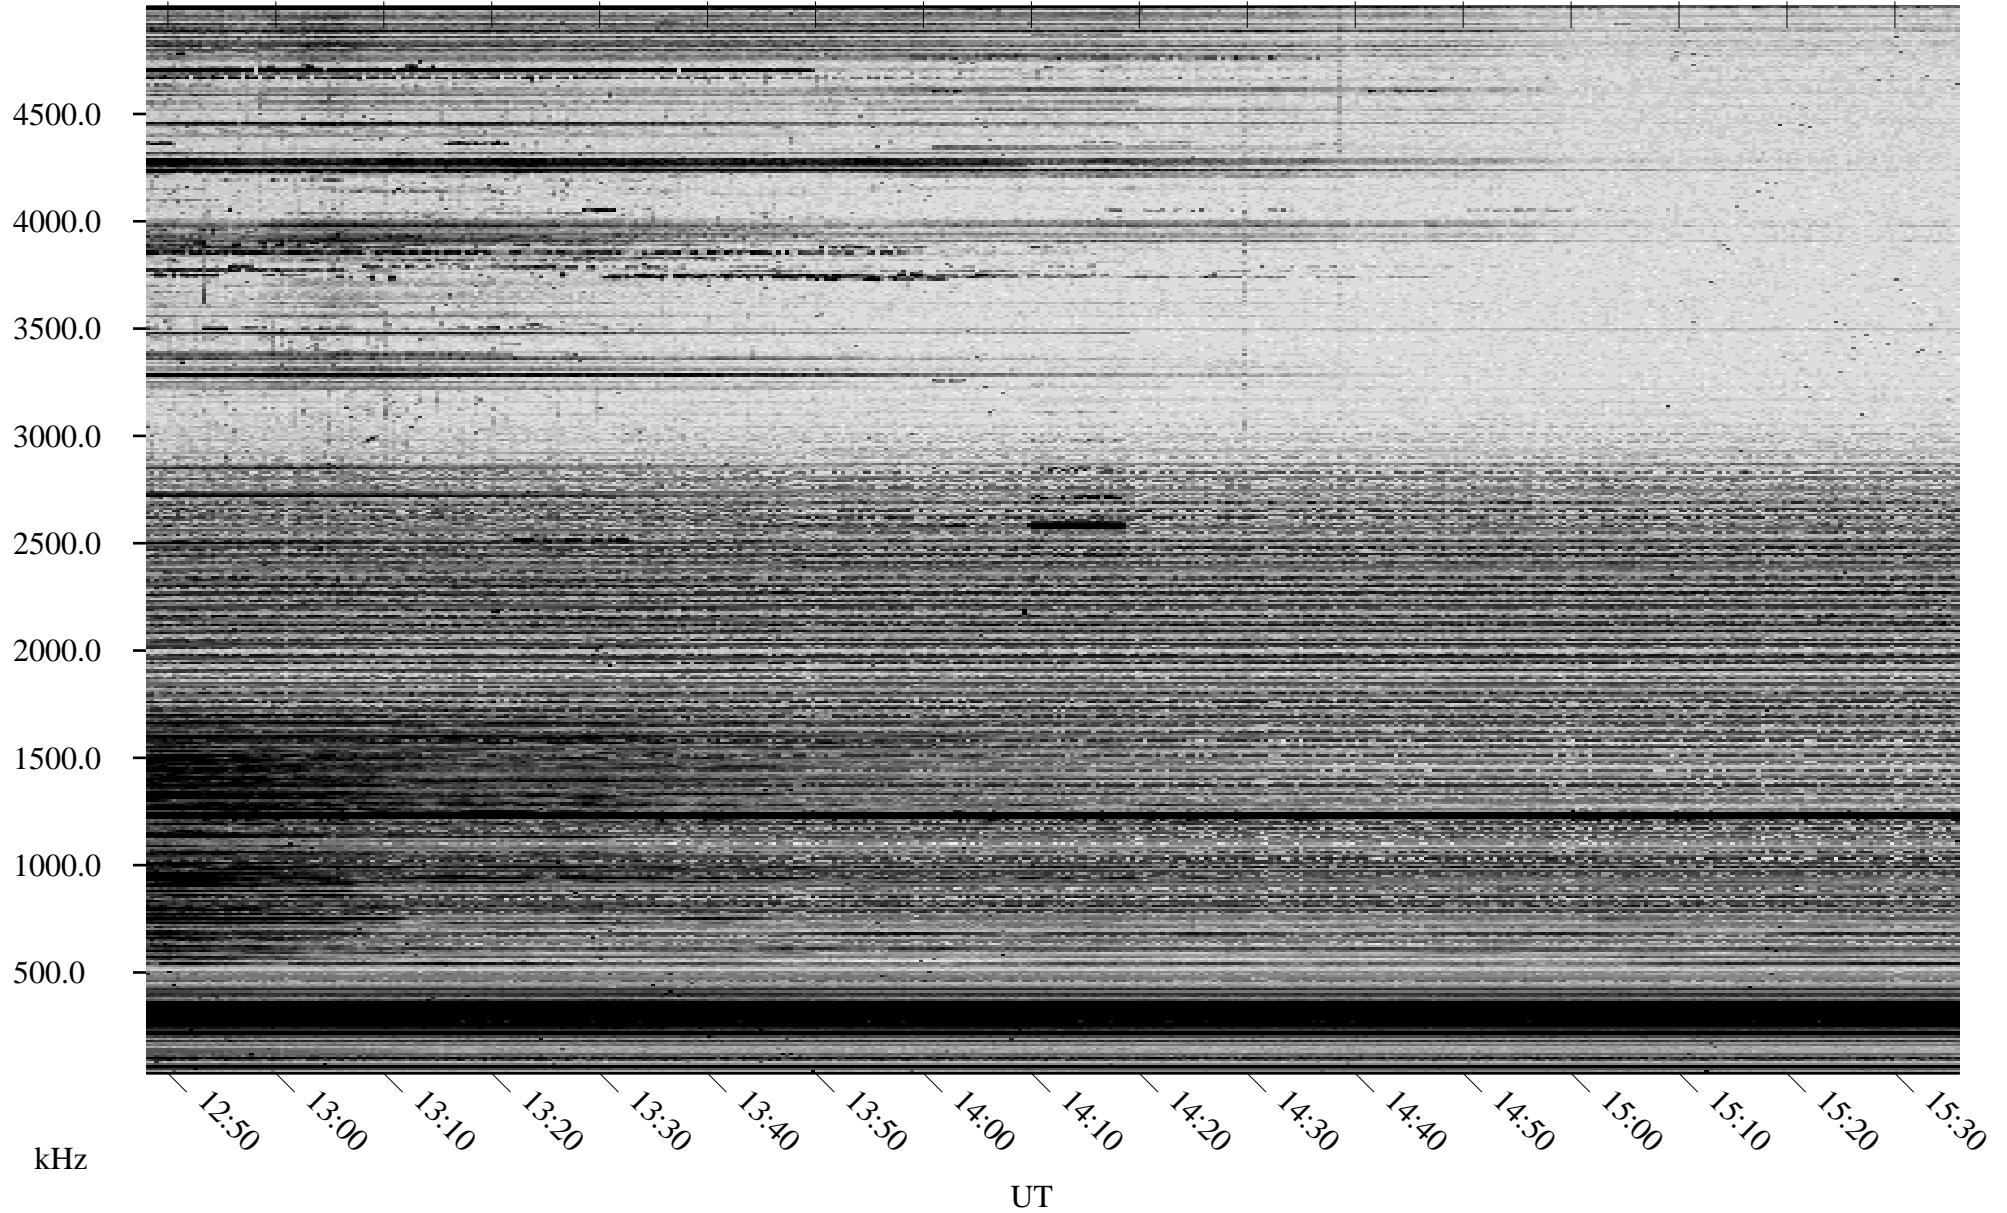

10/13/2005 Churchill, Manitoba

Linear Scale Black = 161 White = 15

ch05286l.r00m max_12

Page 1

10/13/2005 Churchill, Manitoba

Linear Scale Black = 161 White = 15

ch05286l.r00m max_12

Page 2

10/14/2005 Churchill, Manitoba

Linear Scale Black = 161 White = 15

ch05286l.r00m max_12

Page 3

10/14/2005 Churchill, Manitoba

Linear Scale Black = 161 White = 15

ch05286l.r00m max_12

Page 4

10/14/2005 Churchill, Manitoba

Linear Scale Black = 161 White = 15

ch05286l.r00m max_12

Page 5

10/14/2005 Churchill, Manitoba

Linear Scale Black = 161 White = 15

ch05286l.r00m max_12

Page 6

10/14/2005 Churchill, Manitoba

Linear Scale Black = 161 White = 15

ch05286l.r00m max_12

Page 7

10/14/2005 Churchill, Manitoba

Linear Scale Black = 161 White = 15

ch05286l.r00m max_12