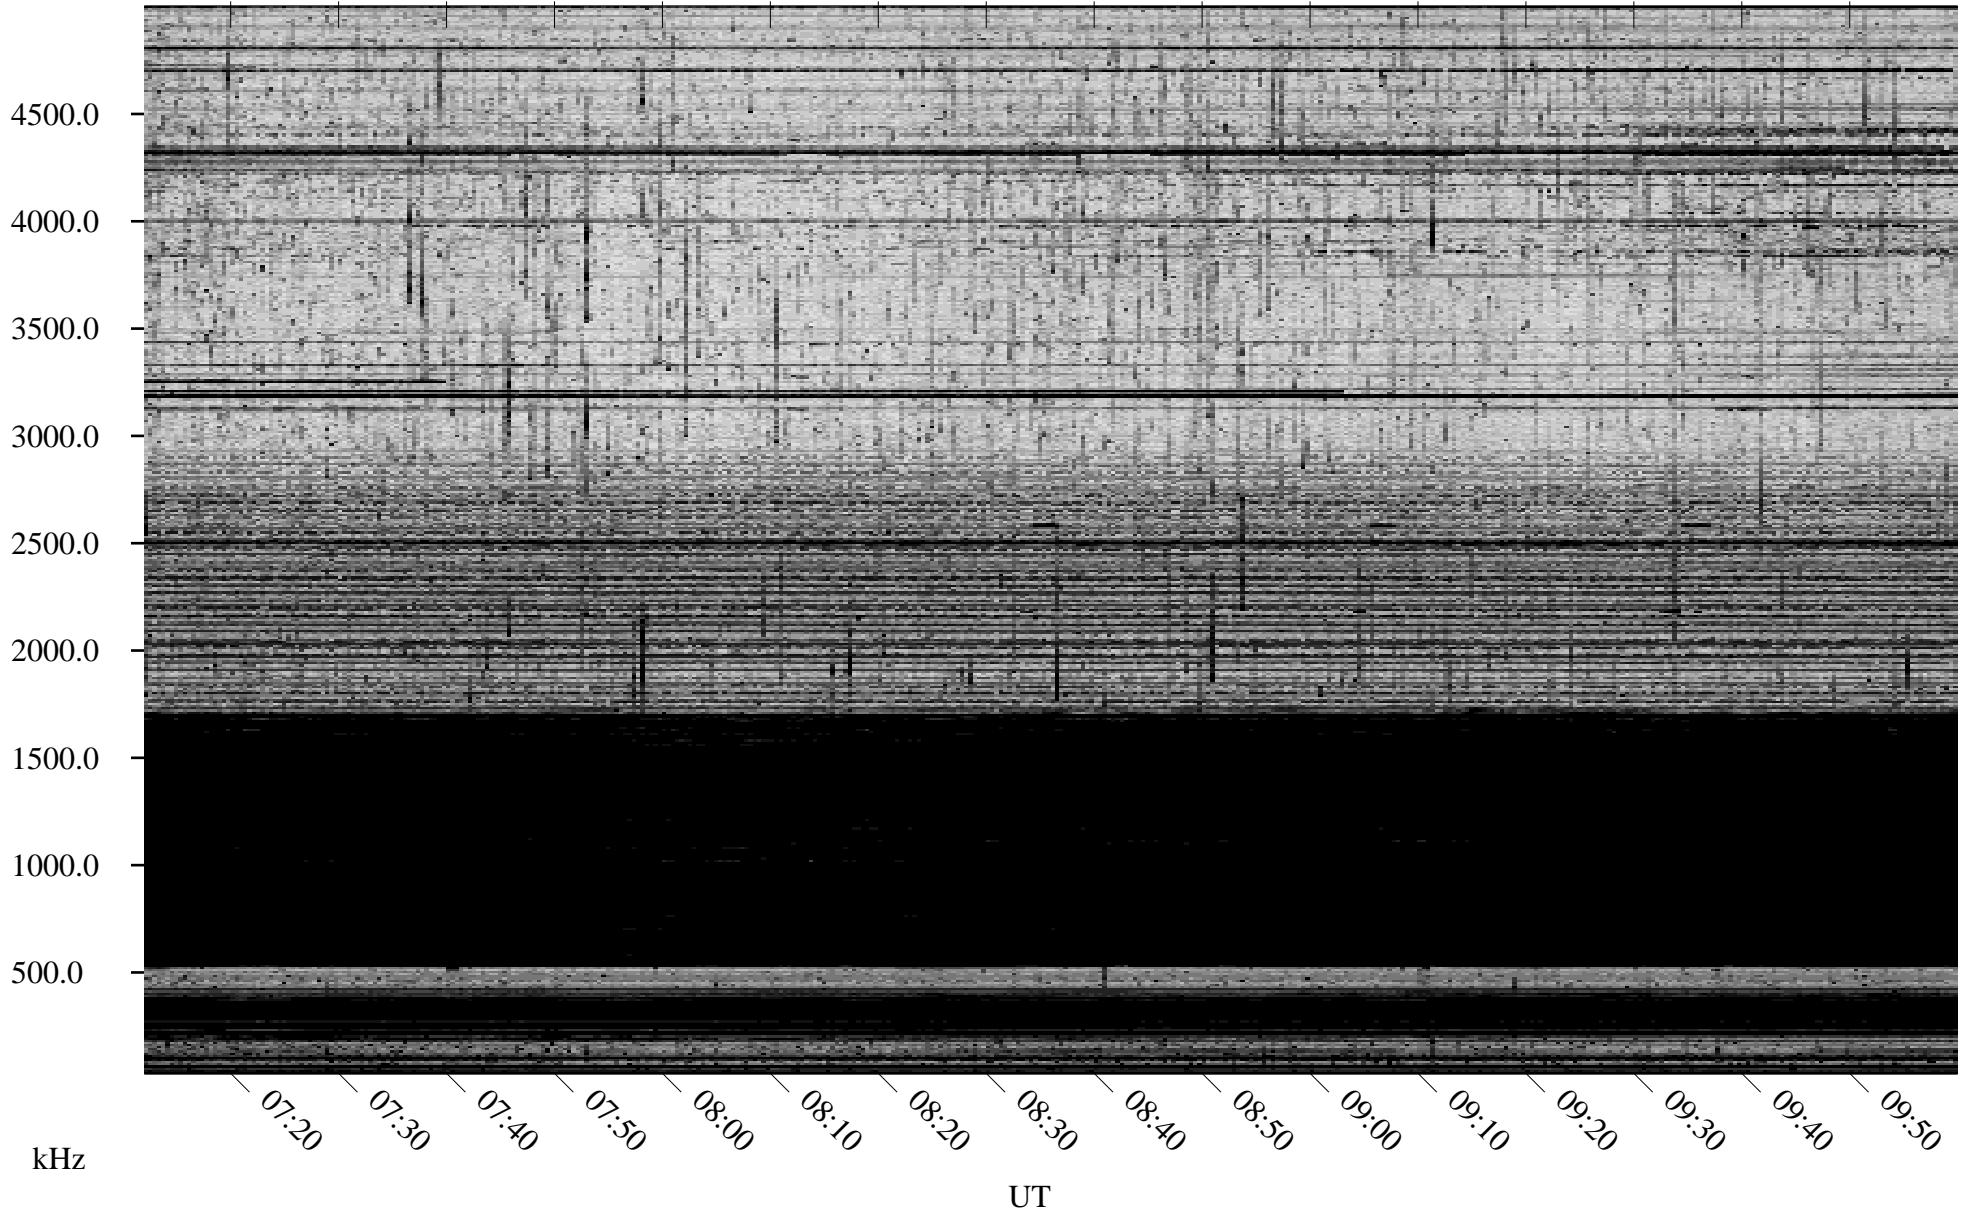

10/13/2005 Churchill, Manitoba

Linear Scale Black = 161 White = 15

ch05286l.r00m max_12

Page 1

10/13/2005 Churchill, Manitoba

Linear Scale Black = 161 White = 15

ch05286l.r00m max_12

Page 2

10/14/2005 Churchill, Manitoba

Linear Scale Black = 161 White = 15

ch05286l.r00m max_12

Page 3

10/14/2005 Churchill, Manitoba

Linear Scale Black = 161 White = 15

ch05286l.r00m max_12

Page 4

10/14/2005 Churchill, Manitoba

Linear Scale Black = 161 White = 15

ch05286l.r00m max_12

Page 5

10/14/2005 Churchill, Manitoba

Linear Scale Black = 161 White = 15

ch05286l.r00m max_12

Page 6

10/14/2005 Churchill, Manitoba

Linear Scale Black = 161 White = 15

ch05286l.r00m max_12

Page 7

10/14/2005 Churchill, Manitoba

Linear Scale Black = 161 White = 15

ch05286l.r00m max_12