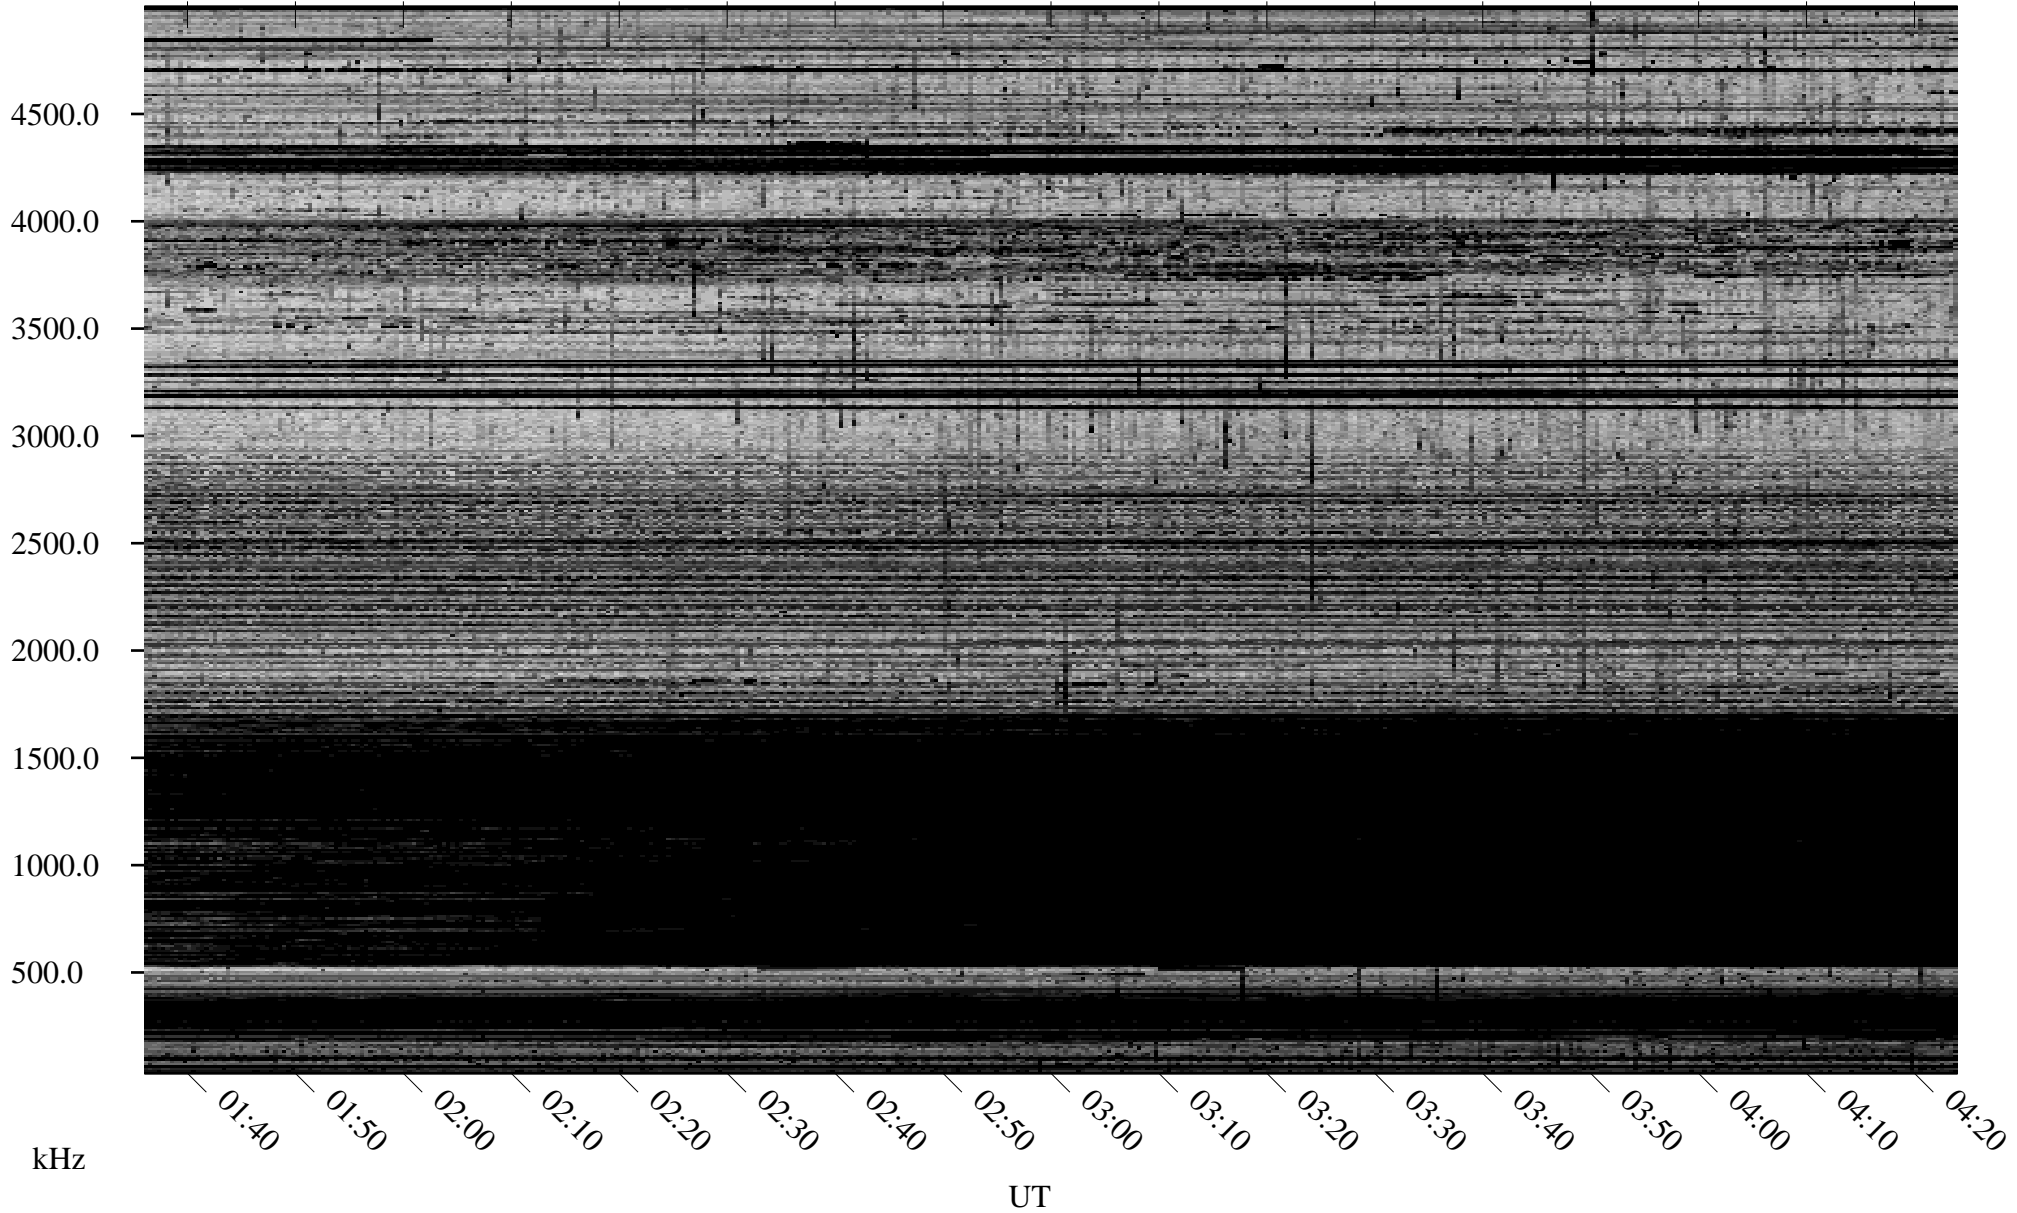

10/13/2005 Churchill, Manitoba

Linear Scale Black = 161 White = 15

ch05286l.r00m max_12

Page 1

10/13/2005 Churchill, Manitoba

Linear Scale Black = 161 White = 15

ch05286l.r00m max_12

Page 2

10/14/2005 Churchill, Manitoba

Linear Scale Black = 161 White = 15

ch05286l.r00m max_12

Page 3

10/14/2005 Churchill, Manitoba

Linear Scale Black = 161 White = 15

ch05286l.r00m max_12

Page 4

10/14/2005 Churchill, Manitoba

Linear Scale Black = 161 White = 15

ch05286l.r00m max_12

Page 5

10/14/2005 Churchill, Manitoba

Linear Scale Black = 161 White = 15

ch05286l.r00m max_12

Page 6

10/14/2005 Churchill, Manitoba

Linear Scale Black = 161 White = 15

ch05286l.r00m max_12

Page 7

10/14/2005 Churchill, Manitoba

Linear Scale Black = 161 White = 15

ch05286l.r00m max_12