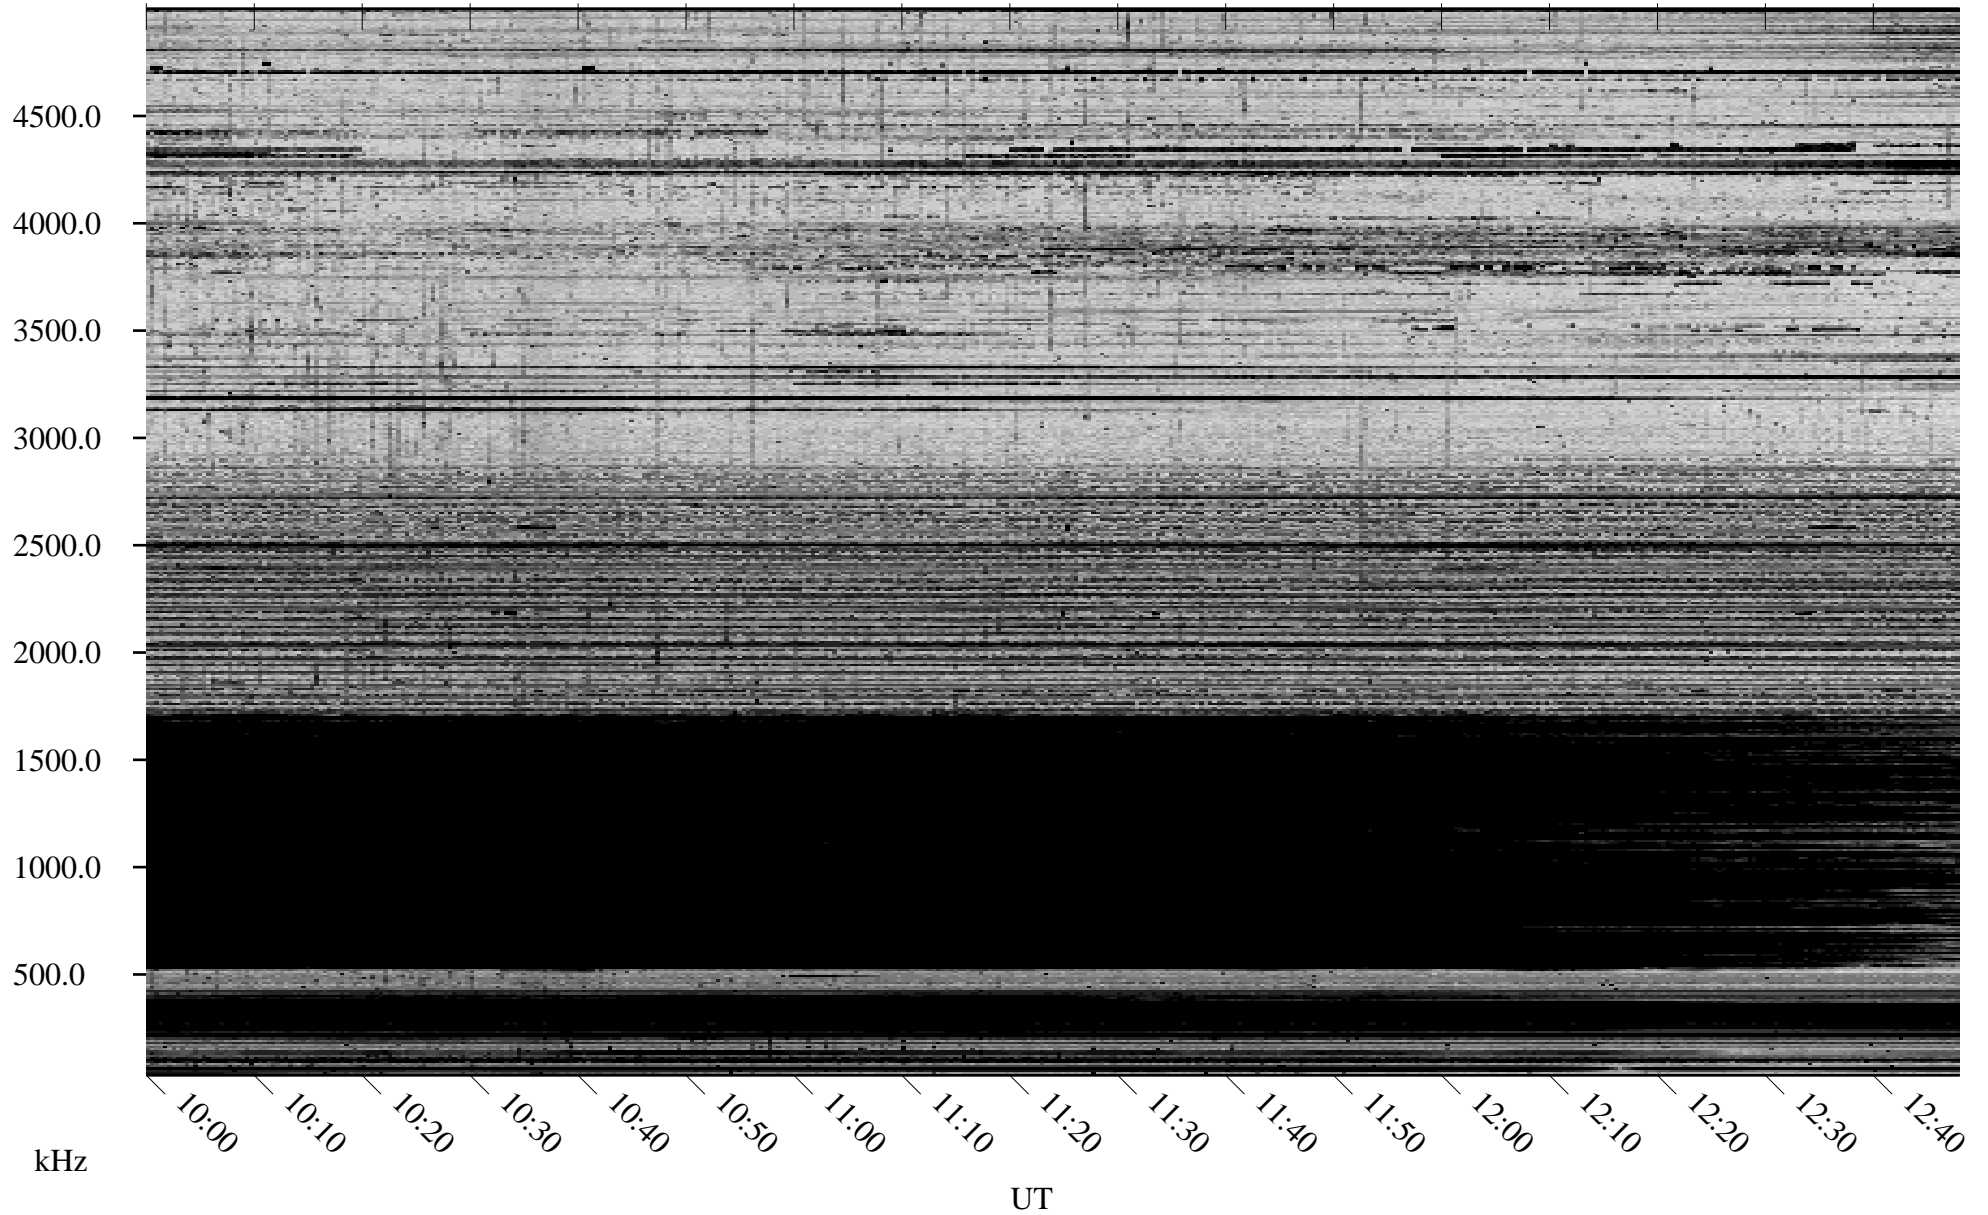

10/13/2005 Churchill, Manitoba

Linear Scale Black = 161 White = 15

ch05286l.r00m max_12

Page 1

10/13/2005 Churchill, Manitoba

Linear Scale Black = 161 White = 15

ch05286l.r00m max_12

Page 2

10/14/2005 Churchill, Manitoba

Linear Scale Black = 161 White = 15

ch05286l.r00m max_12

Page 3

10/14/2005 Churchill, Manitoba

Linear Scale Black = 161 White = 15

ch05286l.r00m max_12

Page 4

10/14/2005 Churchill, Manitoba

Linear Scale Black = 161 White = 15

ch05286l.r00m max_12

Page 5

10/14/2005 Churchill, Manitoba

Linear Scale Black = 161 White = 15

ch05286l.r00m max_12

Page 6

10/14/2005 Churchill, Manitoba

Linear Scale Black = 161 White = 15

ch05286l.r00m max_12

Page 7

10/14/2005 Churchill, Manitoba

Linear Scale Black = 161 White = 15

ch05286l.r00m max_12