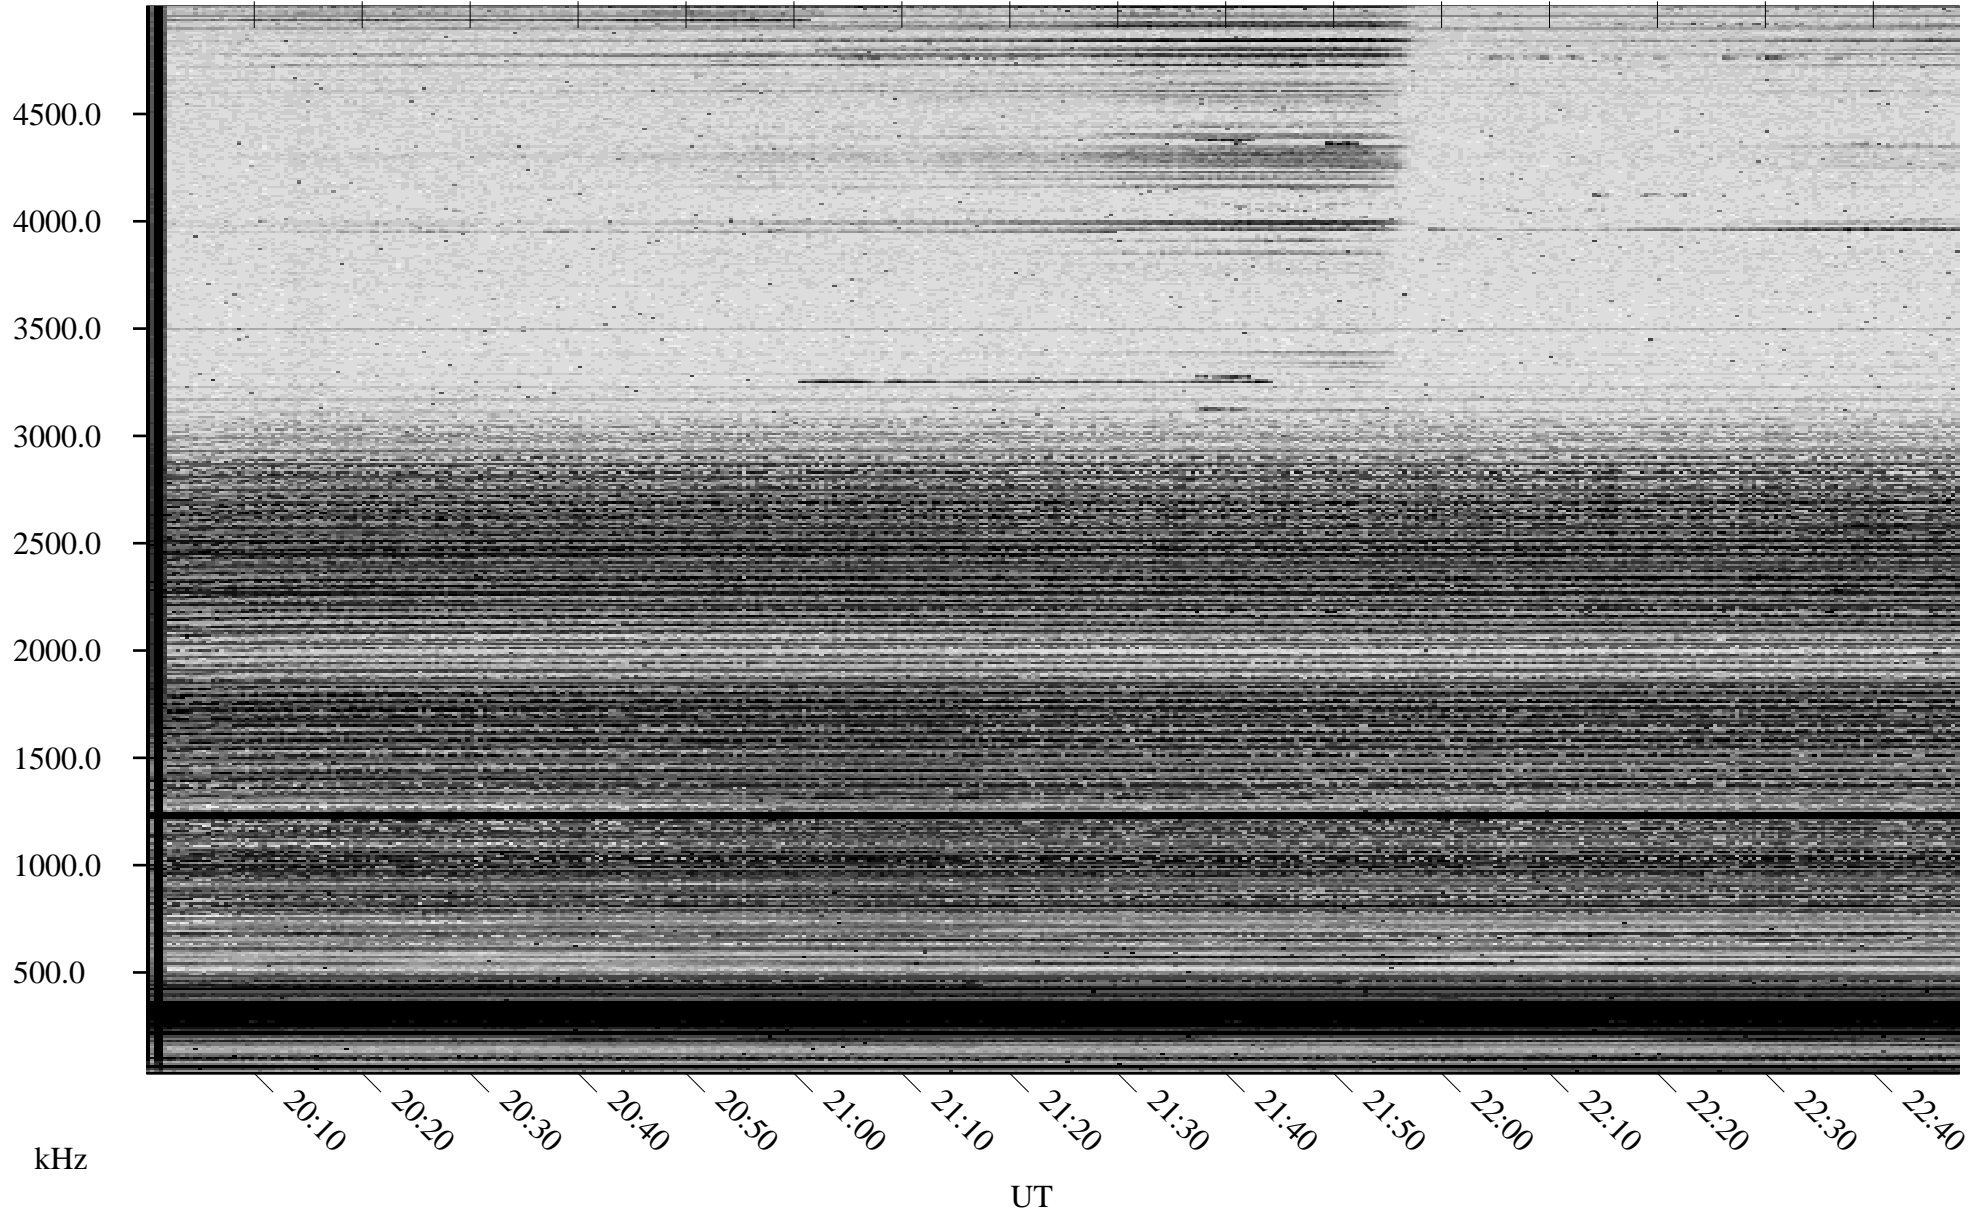

10/13/2005 Churchill, Manitoba

Linear Scale Black = 161 White = 15

ch05286l.r00m max_12

Page 1

10/13/2005 Churchill, Manitoba

Linear Scale Black = 161 White = 15

ch05286l.r00m max_12

Page 2

10/14/2005 Churchill, Manitoba

Linear Scale Black = 161 White = 15

ch05286l.r00m max_12

Page 3

10/14/2005 Churchill, Manitoba

Linear Scale Black = 161 White = 15

ch05286l.r00m max_12

Page 4

10/14/2005 Churchill, Manitoba

Linear Scale Black = 161 White = 15

ch05286l.r00m max_12

Page 5

10/14/2005 Churchill, Manitoba

Linear Scale Black = 161 White = 15

ch05286l.r00m max_12

Page 6

10/14/2005 Churchill, Manitoba

Linear Scale Black = 161 White = 15

ch05286l.r00m max_12

Page 7

10/14/2005 Churchill, Manitoba

Linear Scale Black = 161 White = 15

ch05286l.r00m max_12