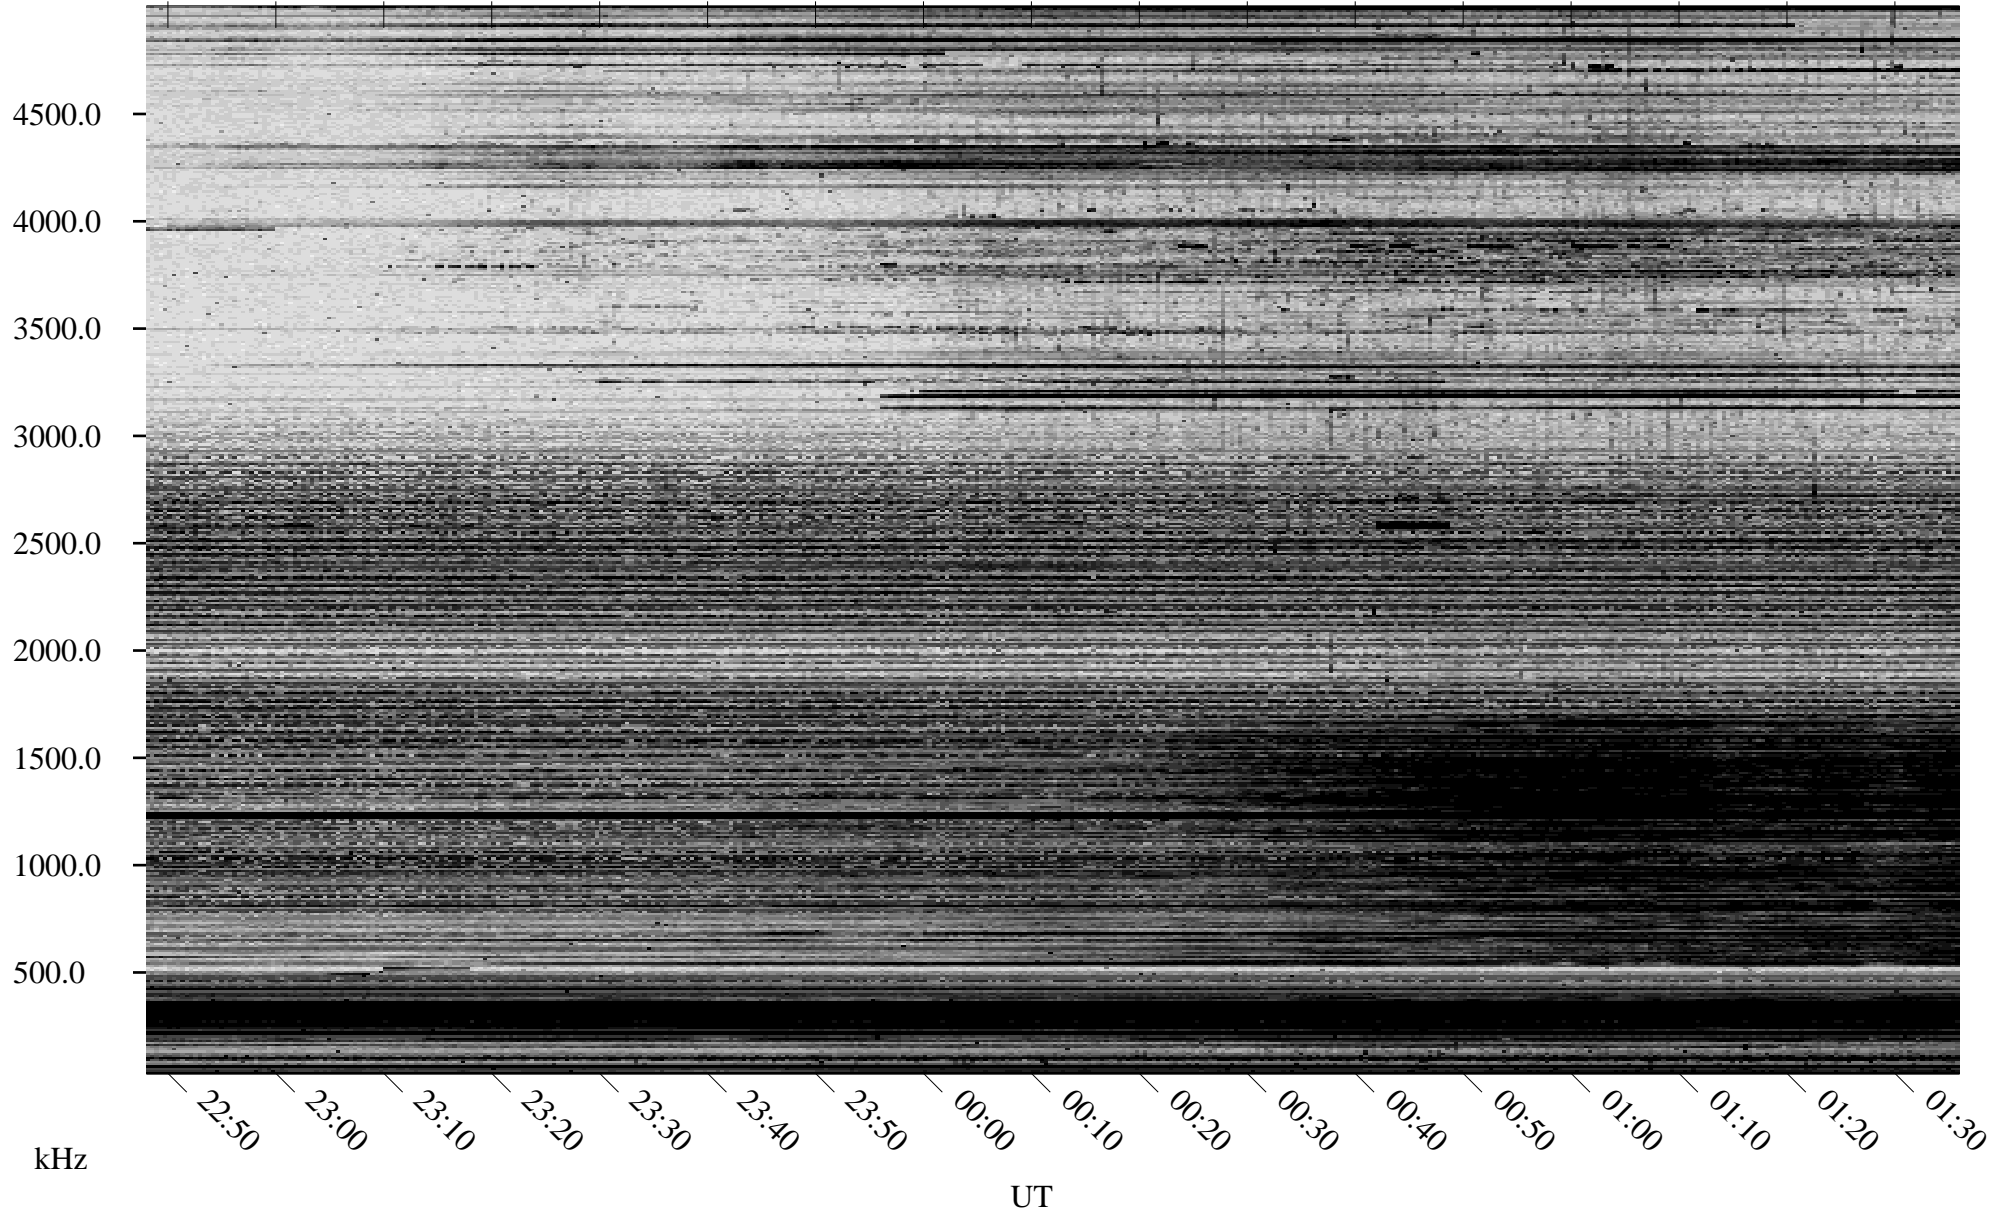

10/13/2005 Churchill, Manitoba

Linear Scale Black = 161 White = 15

ch05286l.r00m max_12

Page 1

10/13/2005 Churchill, Manitoba

Linear Scale Black = 161 White = 15

ch05286l.r00m max_12

Page 2

10/14/2005 Churchill, Manitoba

Linear Scale Black = 161 White = 15

ch05286l.r00m max_12

Page 3

10/14/2005 Churchill, Manitoba

Linear Scale Black = 161 White = 15

ch05286l.r00m max_12

Page 4

10/14/2005 Churchill, Manitoba

Linear Scale Black = 161 White = 15

ch05286l.r00m max_12

Page 5

10/14/2005 Churchill, Manitoba

Linear Scale Black = 161 White = 15

ch05286l.r00m max_12

Page 6

10/14/2005 Churchill, Manitoba

Linear Scale Black = 161 White = 15

ch05286l.r00m max_12

Page 7

10/14/2005 Churchill, Manitoba

Linear Scale Black = 161 White = 15

ch05286l.r00m max_12