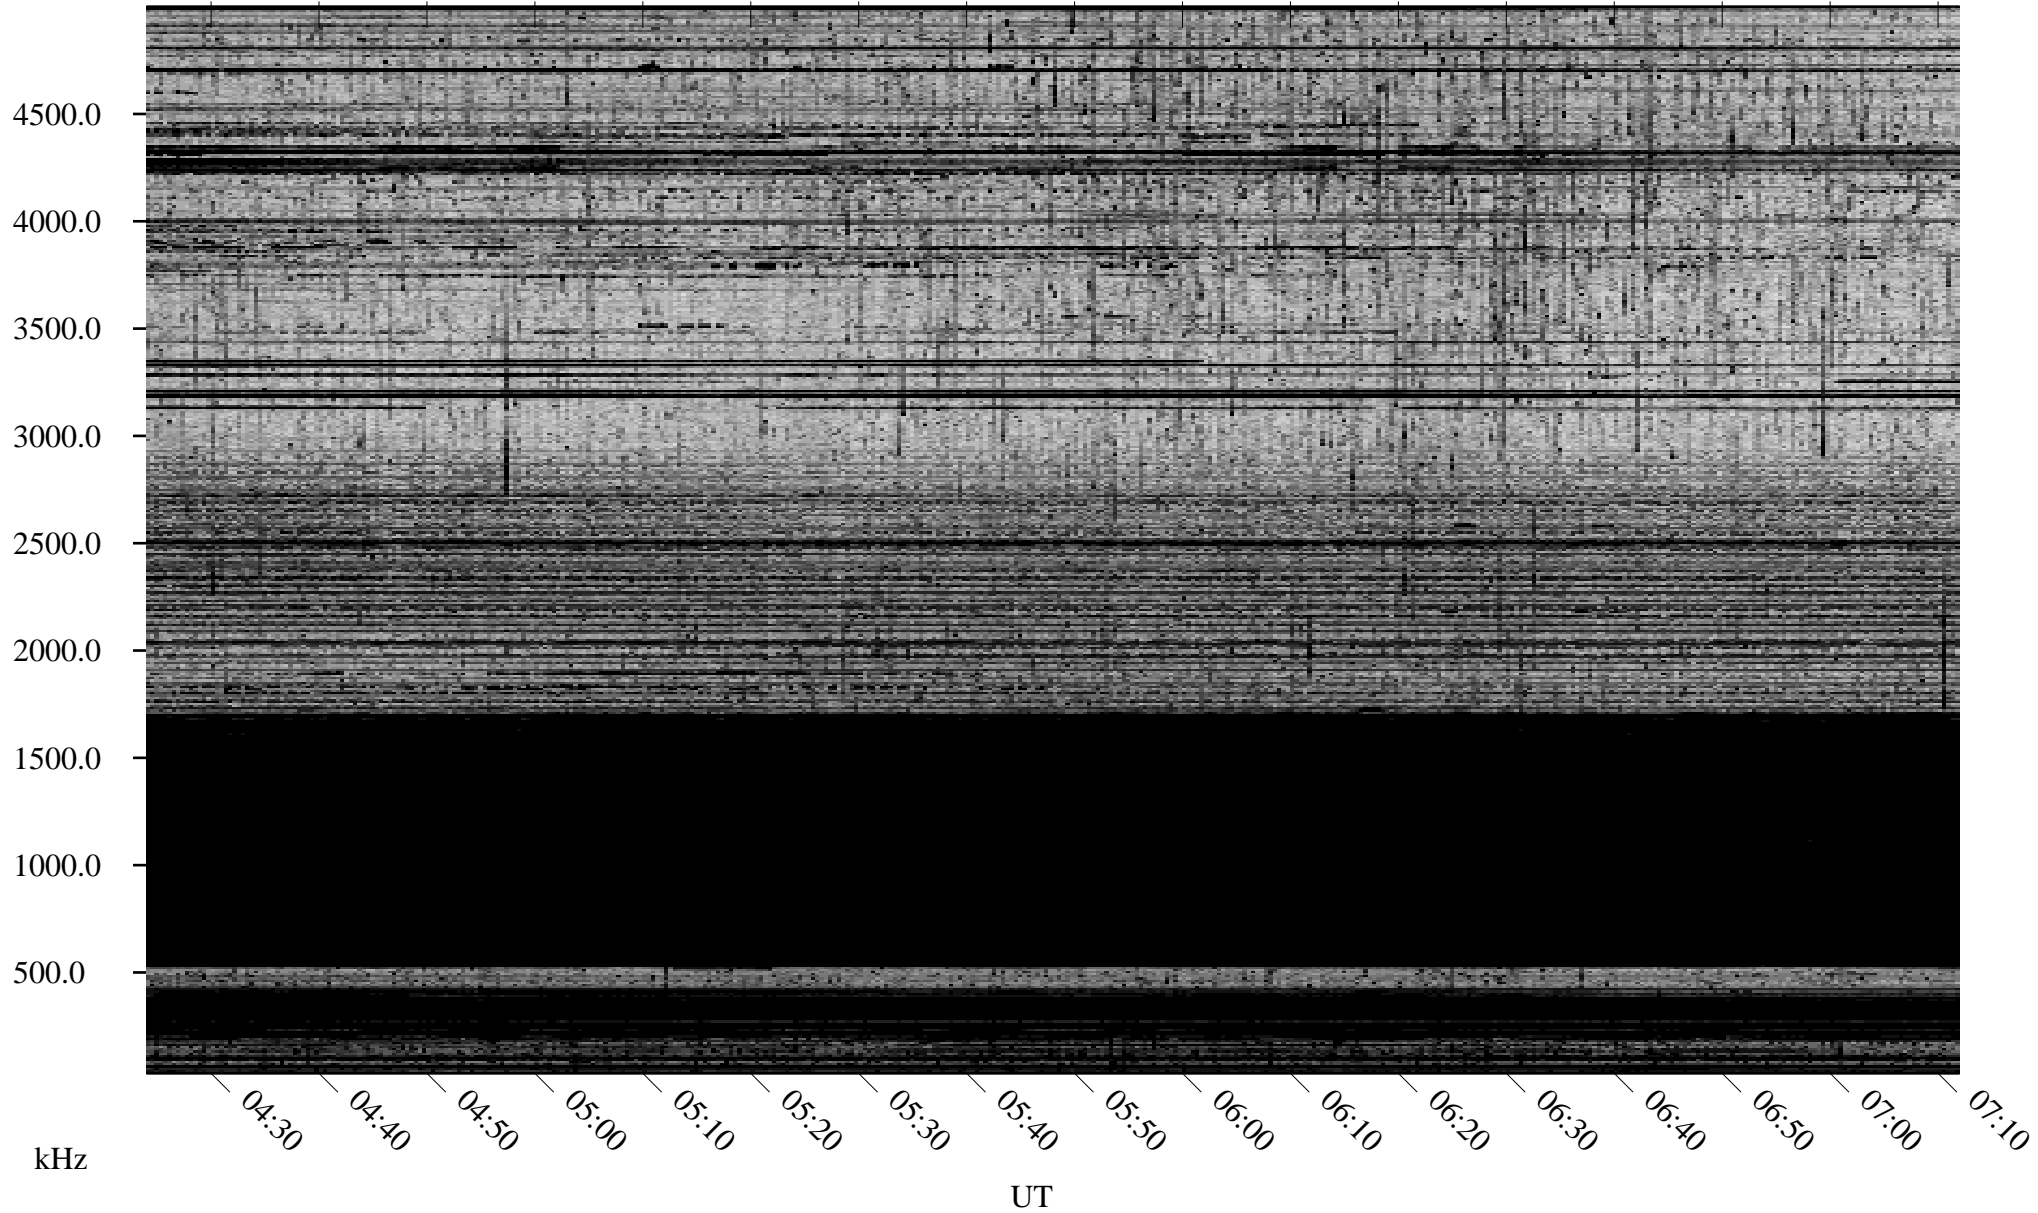

10/13/2005 Churchill, Manitoba

Linear Scale Black = 161 White = 15

ch05286l.r00m max_12

Page 1

10/13/2005 Churchill, Manitoba

Linear Scale Black = 161 White = 15

ch05286l.r00m max_12

Page 2

10/14/2005 Churchill, Manitoba

Linear Scale Black = 161 White = 15

ch05286l.r00m max_12

Page 3

10/14/2005 Churchill, Manitoba

Linear Scale Black = 161 White = 15

ch05286l.r00m max_12

Page 4

10/14/2005 Churchill, Manitoba

Linear Scale Black = 161 White = 15

ch05286l.r00m max_12

Page 5

10/14/2005 Churchill, Manitoba

Linear Scale Black = 161 White = 15

ch05286l.r00m max_12

Page 6

10/14/2005 Churchill, Manitoba

Linear Scale Black = 161 White = 15

ch05286l.r00m max_12

Page 7

10/14/2005 Churchill, Manitoba

Linear Scale Black = 161 White = 15

ch05286l.r00m max_12