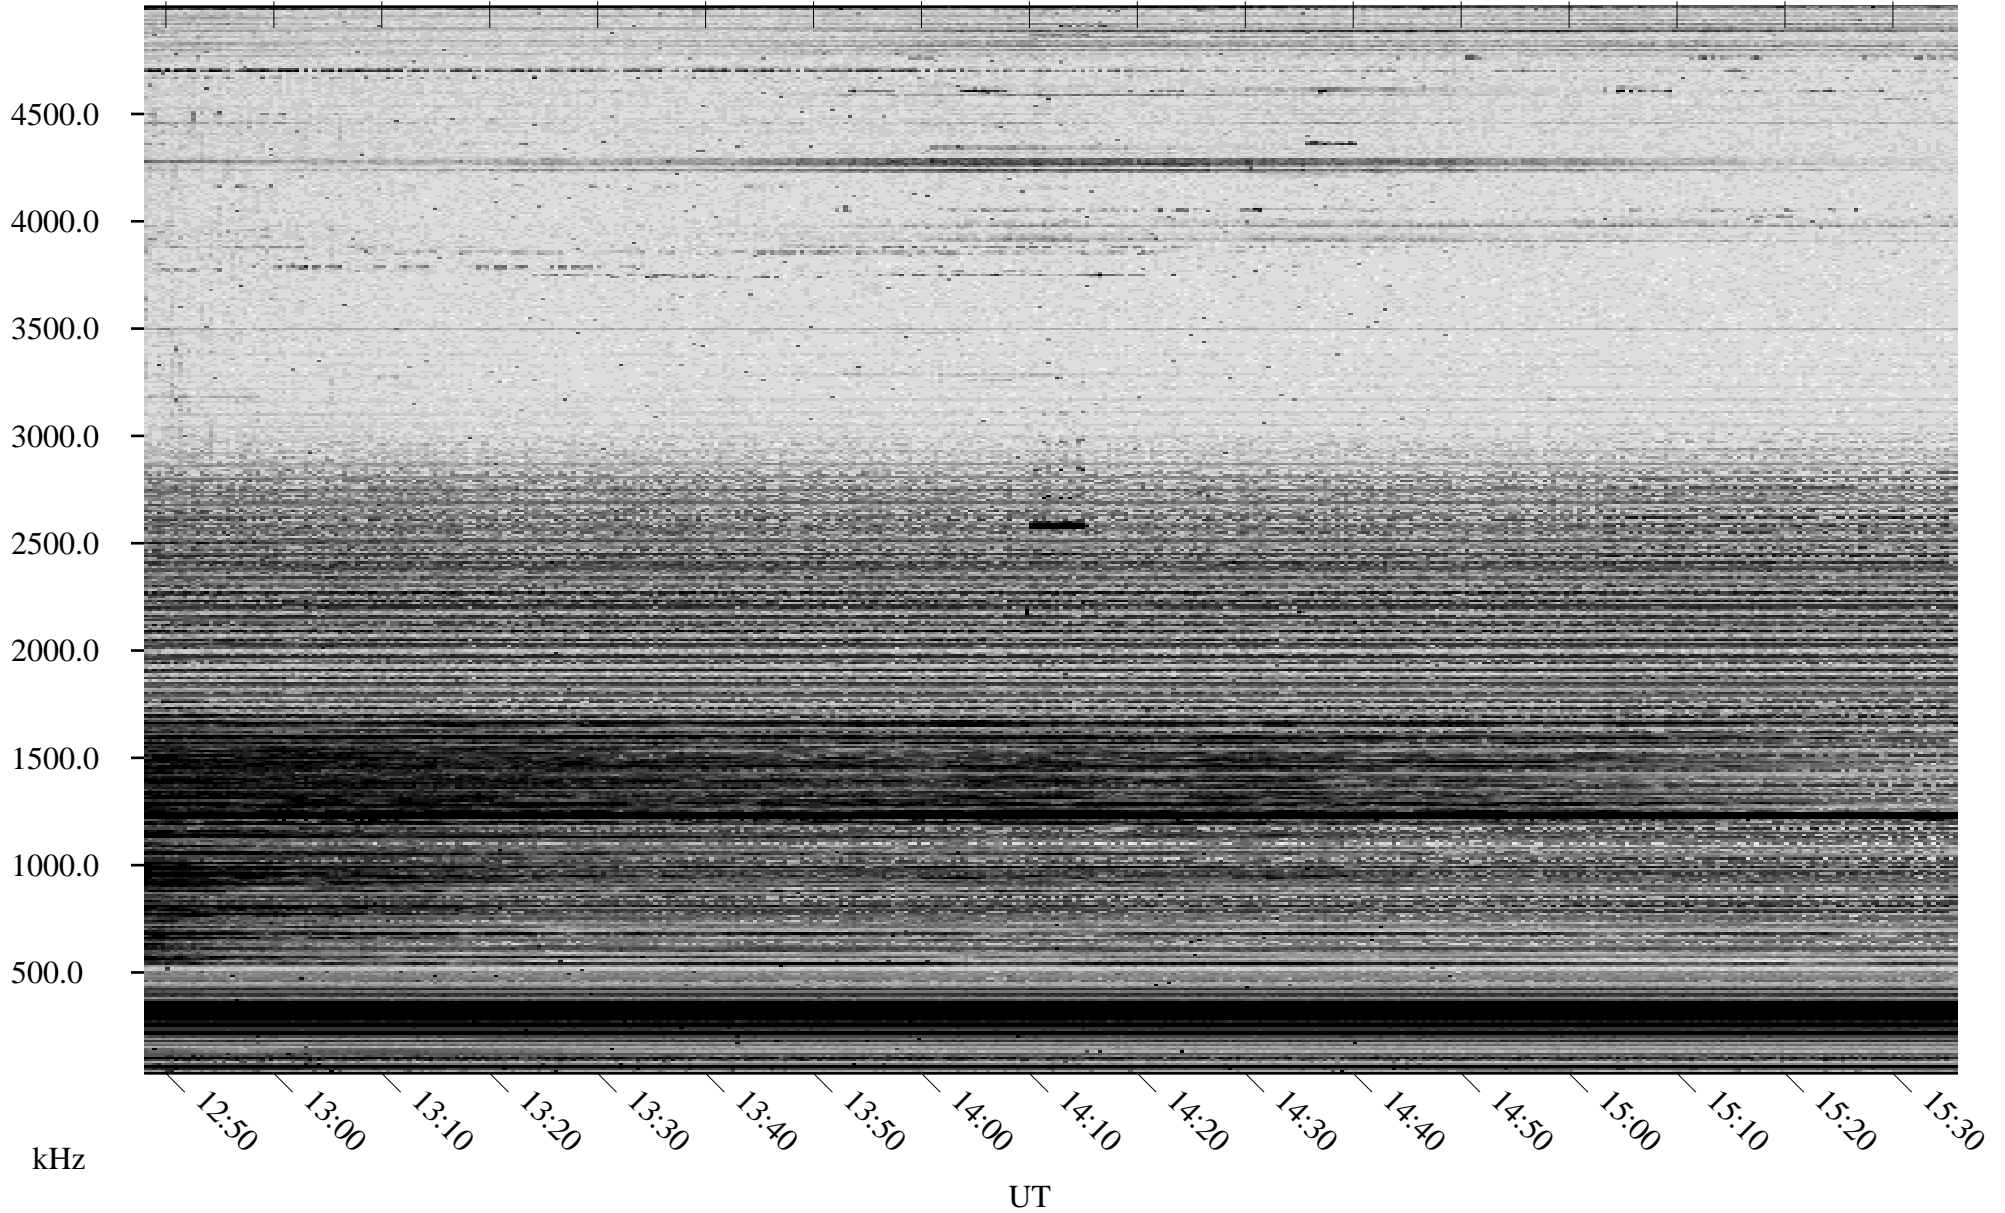

10/14/2005 Churchill, Manitoba

Linear Scale Black = 161 White = 15

ch05287l.r00m max_12

Page 1

10/14/2005 Churchill, Manitoba

Linear Scale Black = 161 White = 15

ch05287l.r00m max_12

Page 2

10/15/2005 Churchill, Manitoba

Linear Scale Black = 161 White = 15

ch05287l.r00m max_12

Page 3

10/15/2005 Churchill, Manitoba

Linear Scale Black = 161 White = 15

ch05287l.r00m max_12

Page 4

10/15/2005 Churchill, Manitoba

Linear Scale Black = 161 White = 15

ch05287l.r00m max_12

Page 5

10/15/2005 Churchill, Manitoba

Linear Scale Black = 161 White = 15

ch05287l.r00m max_12

Page 6

10/15/2005 Churchill, Manitoba

Linear Scale Black = 161 White = 15

ch05287l.r00m max_12

Page 7

10/15/2005 Churchill, Manitoba

Linear Scale Black = 161 White = 15

ch05287l.r00m max_12

Page 8