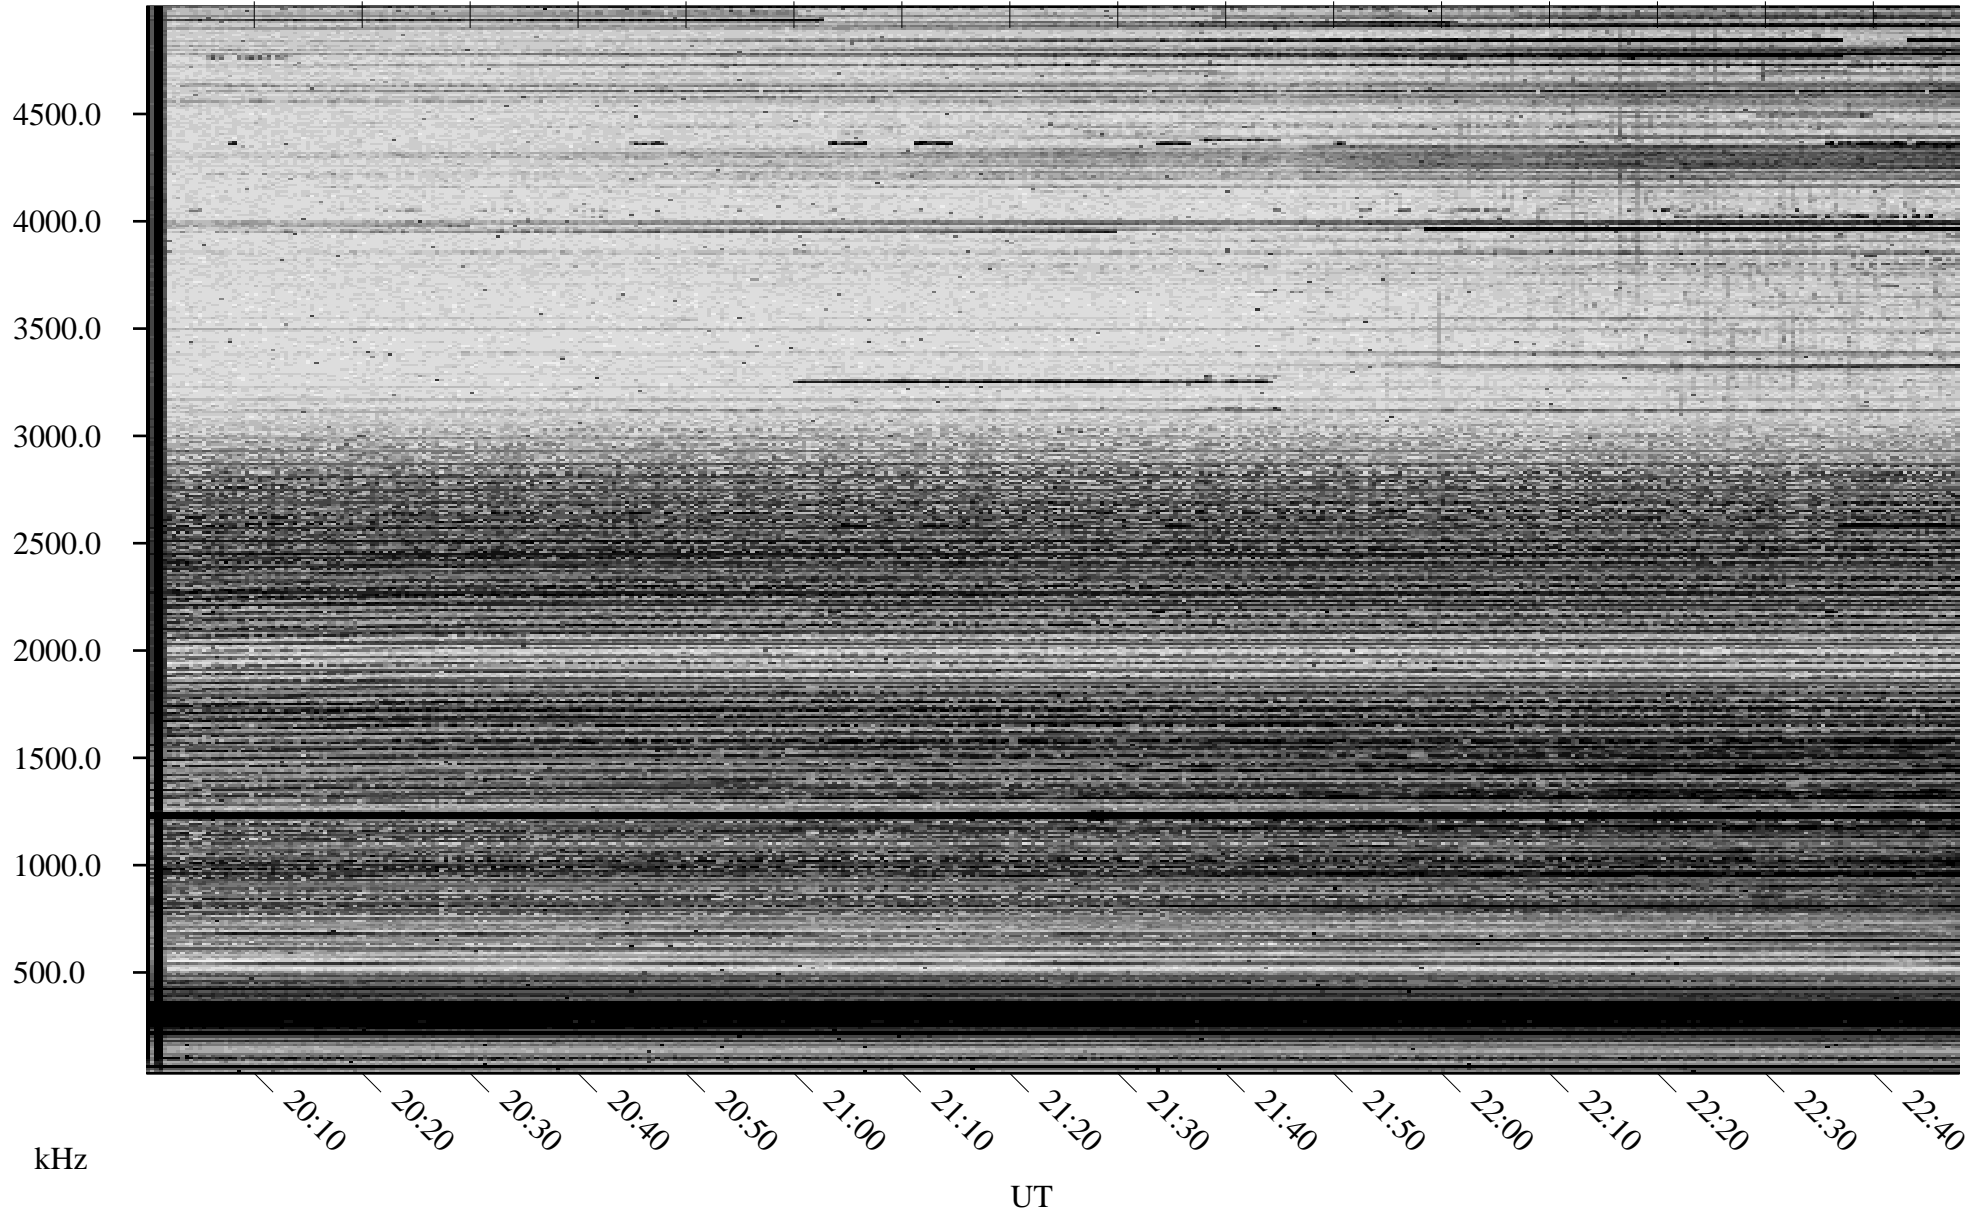

10/14/2005 Churchill, Manitoba

Linear Scale Black = 161 White = 15

ch05287l.r00m max_12

Page 1

10/14/2005 Churchill, Manitoba

Linear Scale Black = 161 White = 15

ch05287l.r00m max_12

Page 2

10/15/2005 Churchill, Manitoba

Linear Scale Black = 161 White = 15

ch05287l.r00m max_12

Page 3

10/15/2005 Churchill, Manitoba

Linear Scale Black = 161 White = 15

ch05287l.r00m max_12

Page 4

10/15/2005 Churchill, Manitoba

Linear Scale Black = 161 White = 15

ch05287l.r00m max_12

Page 5

10/15/2005 Churchill, Manitoba

Linear Scale Black = 161 White = 15

ch05287l.r00m max_12

Page 6

10/15/2005 Churchill, Manitoba

Linear Scale Black = 161 White = 15

ch05287l.r00m max_12

Page 7

10/15/2005 Churchill, Manitoba

Linear Scale Black = 161 White = 15

ch05287l.r00m max_12

Page 8