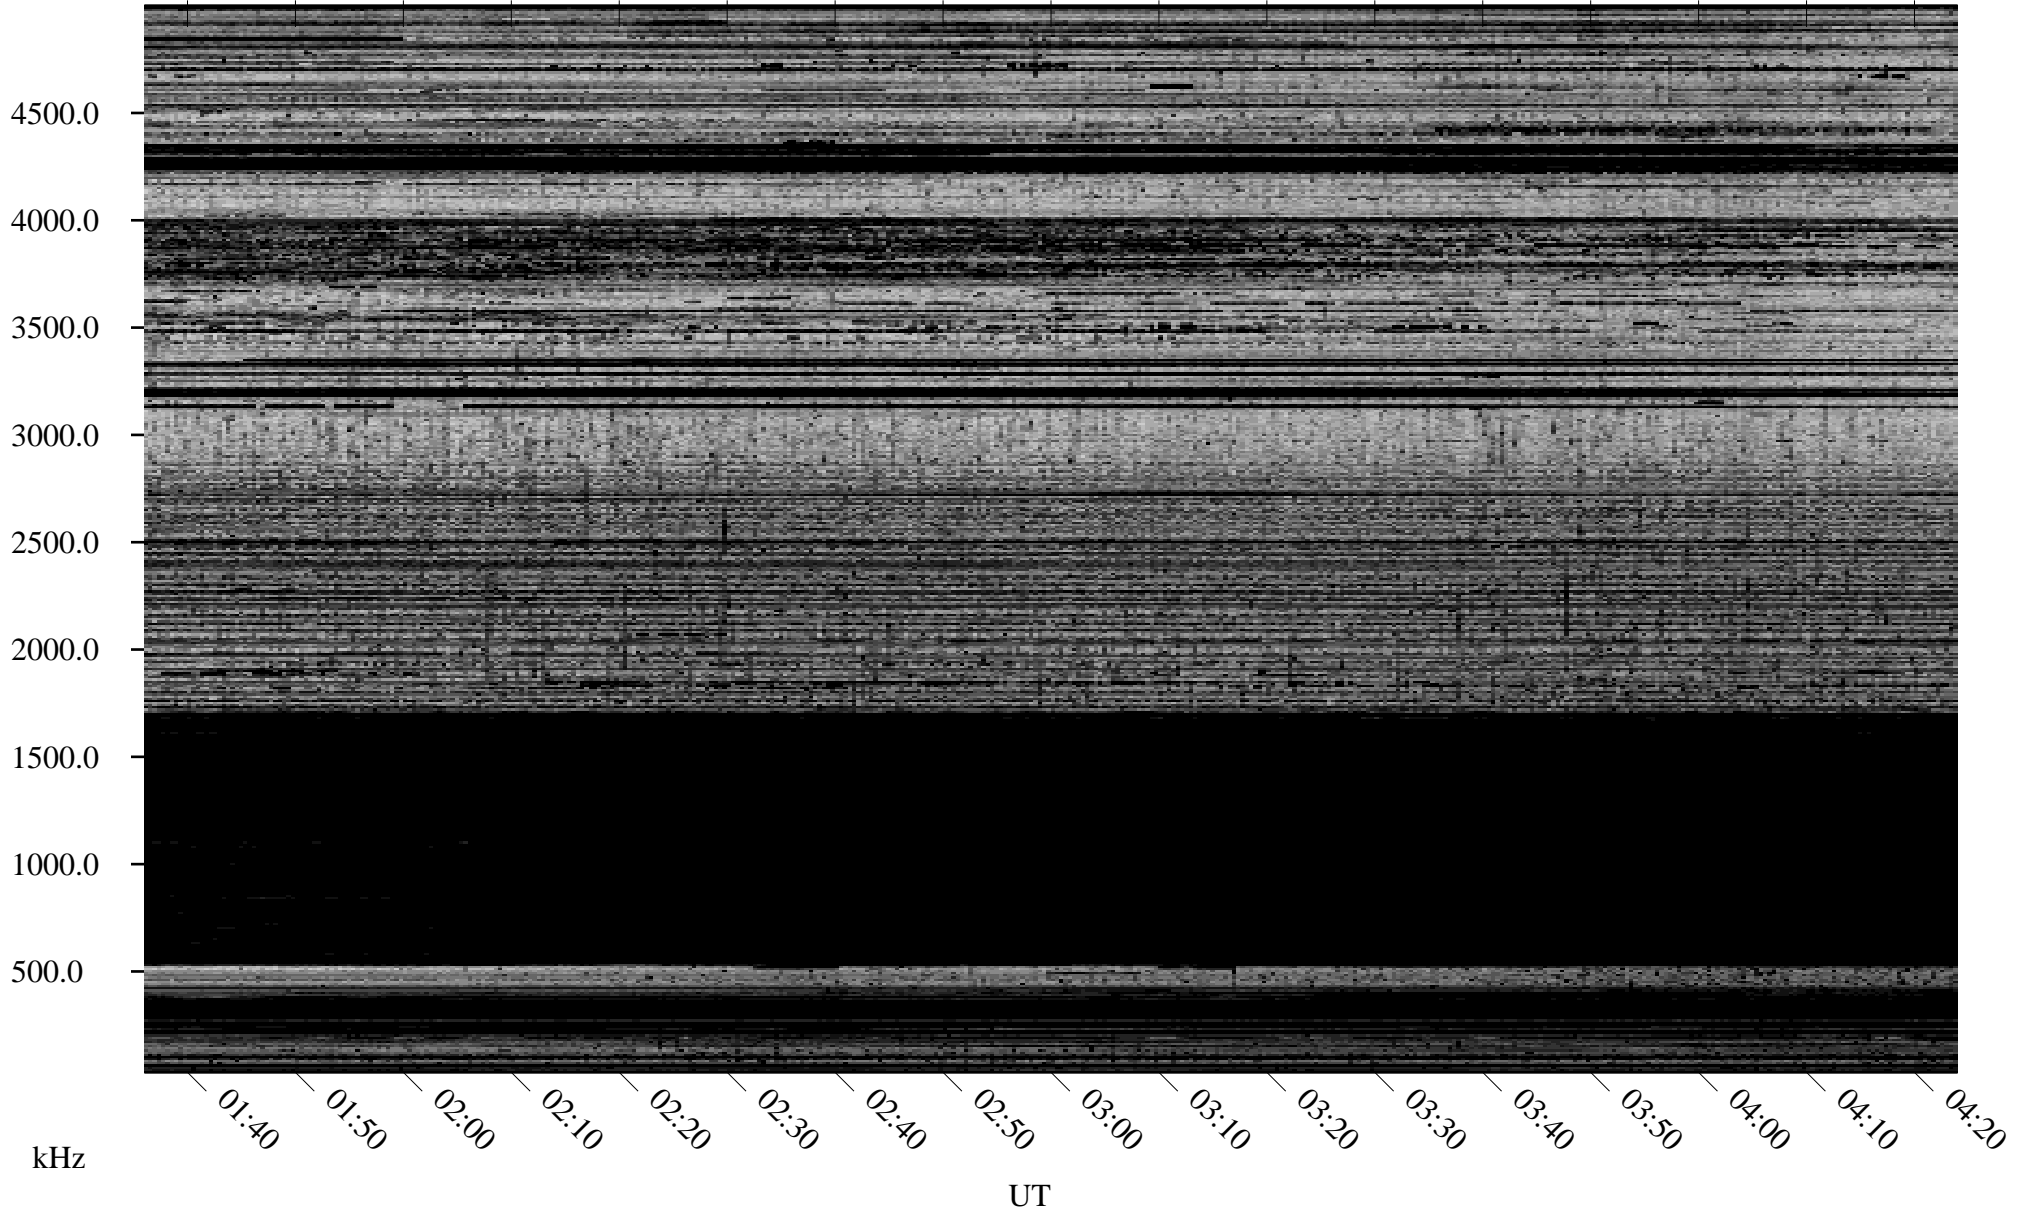

10/14/2005 Churchill, Manitoba

Linear Scale Black = 161 White = 15

ch05287l.r00m max_12

Page 1

10/14/2005 Churchill, Manitoba

Linear Scale Black = 161 White = 15

ch05287l.r00m max_12

Page 2

10/15/2005 Churchill, Manitoba

Linear Scale Black = 161 White = 15

ch05287l.r00m max_12

Page 3

10/15/2005 Churchill, Manitoba

Linear Scale Black = 161 White = 15

ch05287l.r00m max_12

Page 4

10/15/2005 Churchill, Manitoba

Linear Scale Black = 161 White = 15

ch05287l.r00m max_12

Page 5

10/15/2005 Churchill, Manitoba

Linear Scale Black = 161 White = 15

ch05287l.r00m max_12

Page 6

10/15/2005 Churchill, Manitoba

Linear Scale Black = 161 White = 15

ch05287l.r00m max_12

Page 7

10/15/2005 Churchill, Manitoba

Linear Scale Black = 161 White = 15

ch05287l.r00m max_12

Page 8