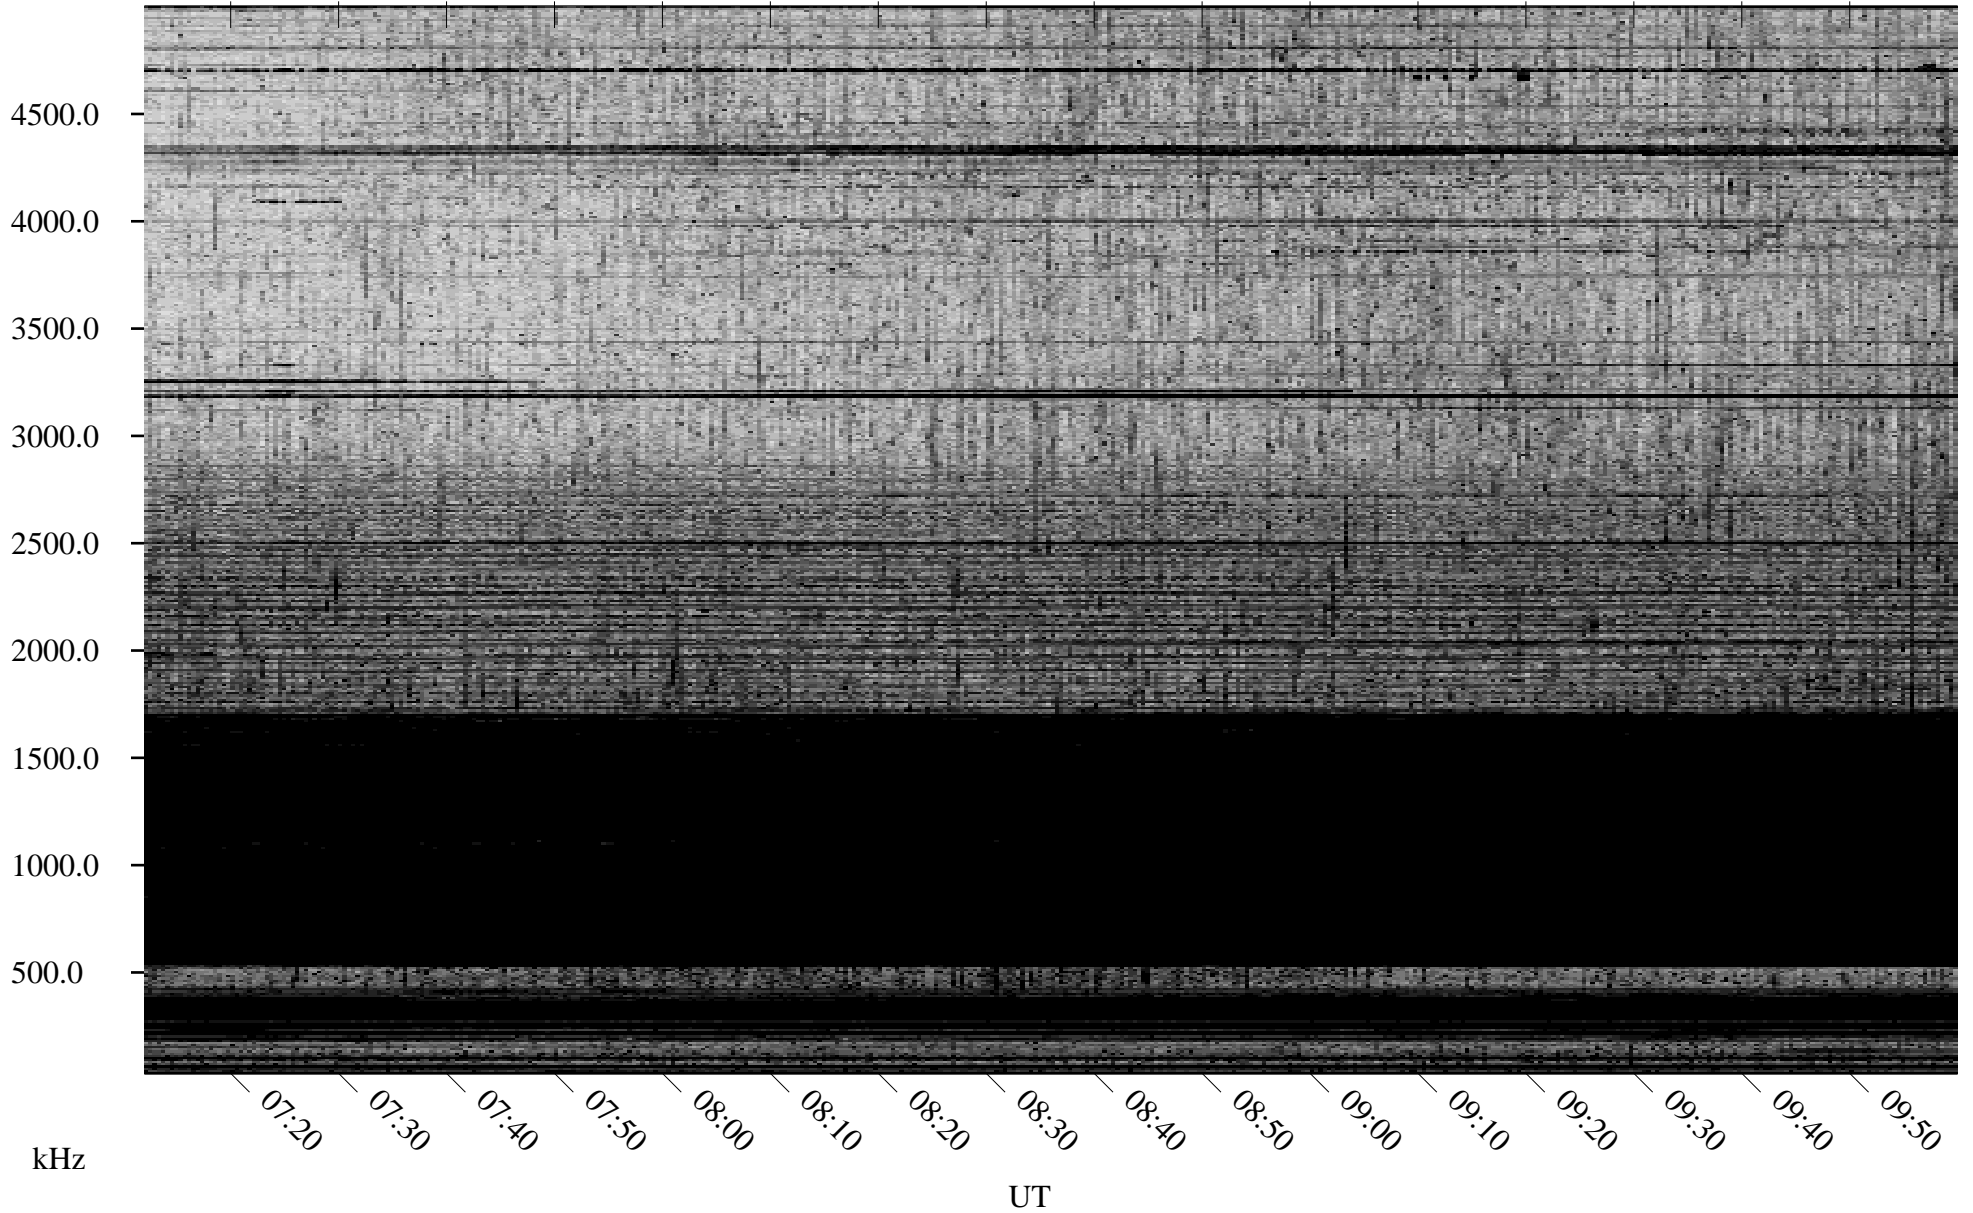

10/14/2005 Churchill, Manitoba

Linear Scale Black = 161 White = 15

ch05287l.r00m max_12

Page 1

10/14/2005 Churchill, Manitoba

Linear Scale Black = 161 White = 15

ch05287l.r00m max_12

Page 2

10/15/2005 Churchill, Manitoba

Linear Scale Black = 161 White = 15

ch05287l.r00m max_12

Page 3

10/15/2005 Churchill, Manitoba

Linear Scale Black = 161 White = 15

ch05287l.r00m max_12

Page 4

10/15/2005 Churchill, Manitoba

Linear Scale Black = 161 White = 15

ch05287l.r00m max_12

Page 5

10/15/2005 Churchill, Manitoba

Linear Scale Black = 161 White = 15

ch05287l.r00m max_12

Page 6

10/15/2005 Churchill, Manitoba

Linear Scale Black = 161 White = 15

ch05287l.r00m max_12

Page 7

10/15/2005 Churchill, Manitoba

Linear Scale Black = 161 White = 15

ch05287l.r00m max_12

Page 8