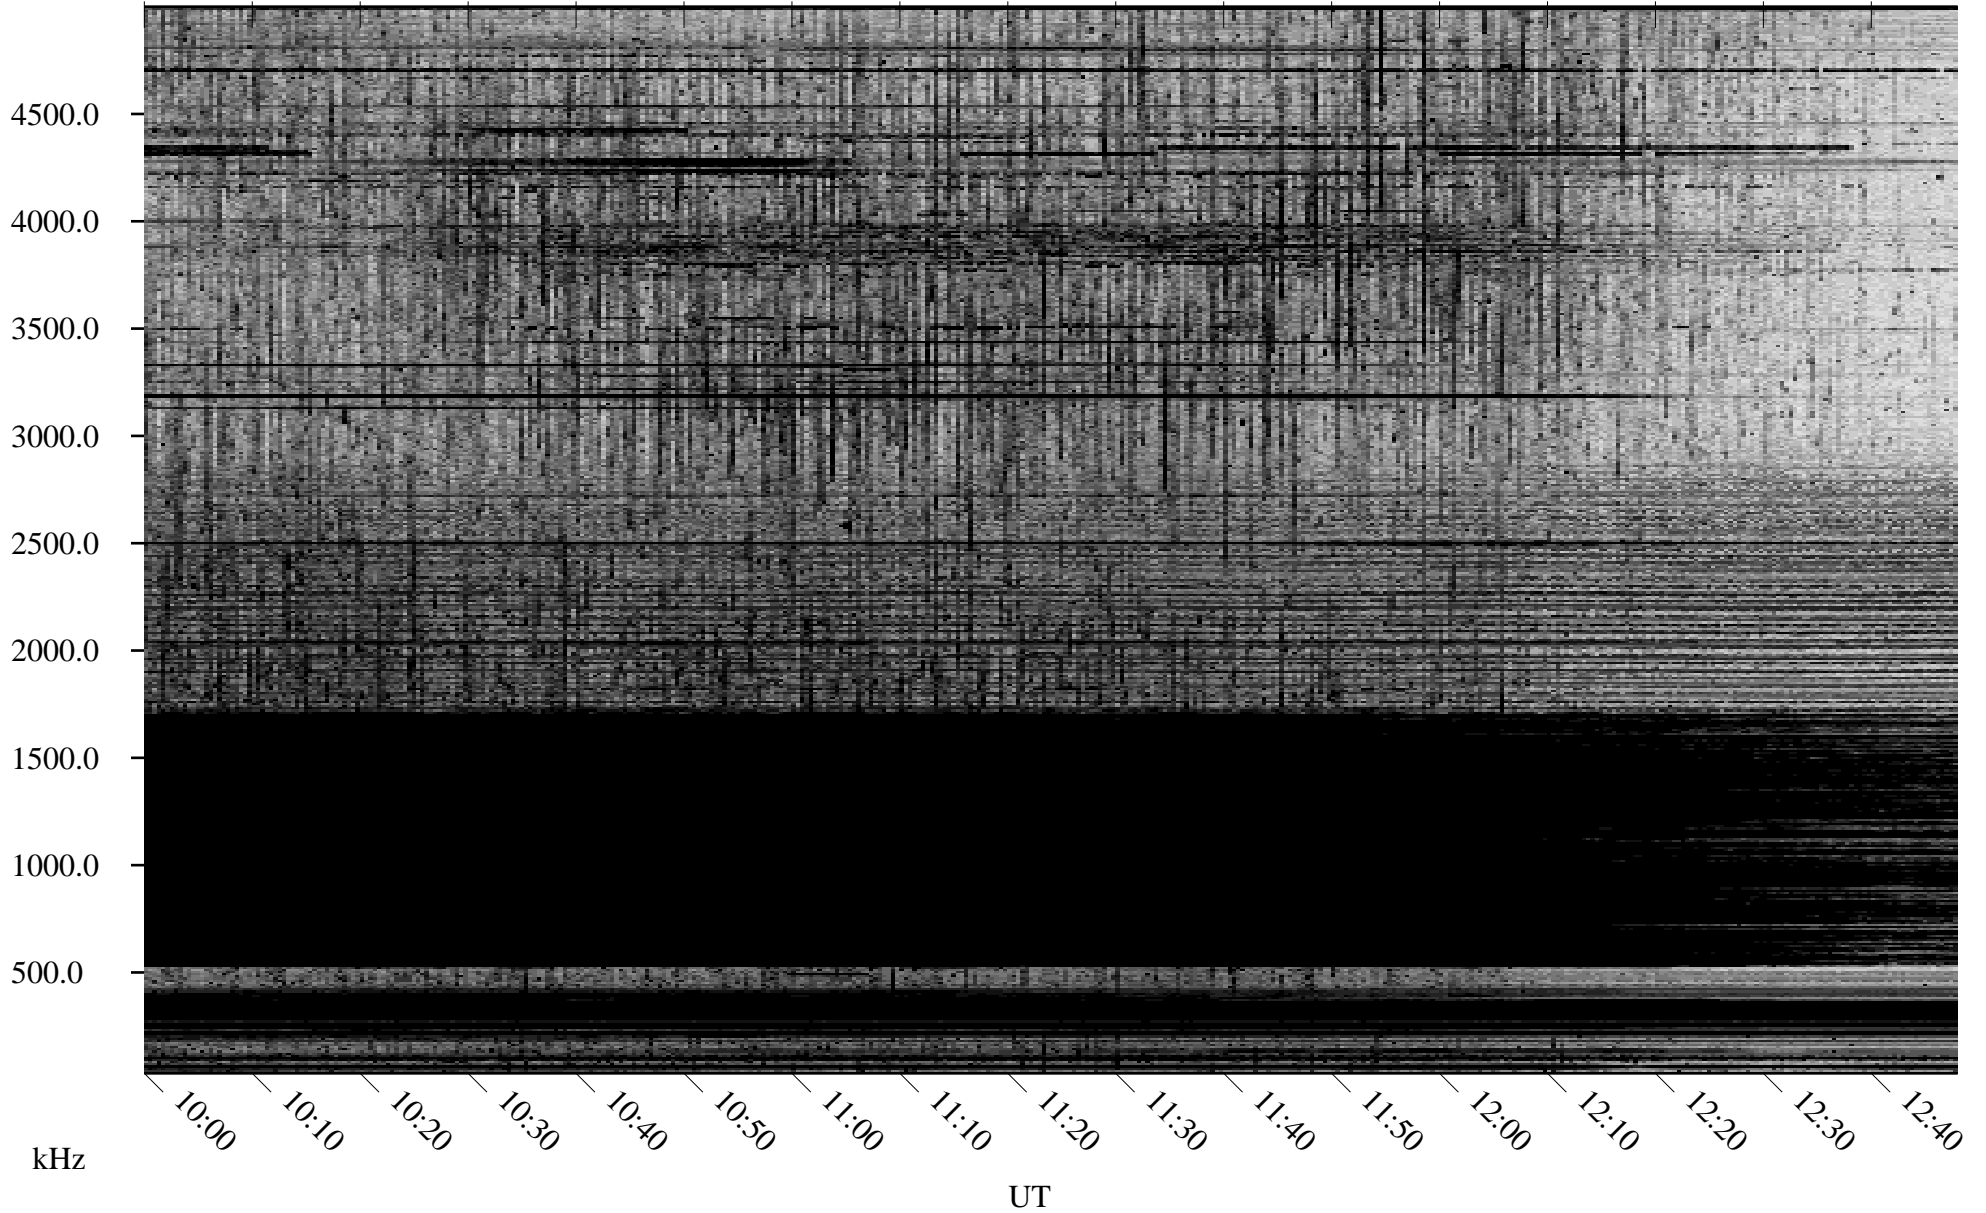

10/14/2005 Churchill, Manitoba

Linear Scale Black = 161 White = 15

ch05287l.r00m max_12

Page 1

10/14/2005 Churchill, Manitoba

Linear Scale Black = 161 White = 15

ch05287l.r00m max_12

Page 2

10/15/2005 Churchill, Manitoba

Linear Scale Black = 161 White = 15

ch05287l.r00m max_12

Page 3

10/15/2005 Churchill, Manitoba

Linear Scale Black = 161 White = 15

ch05287l.r00m max_12

Page 4

10/15/2005 Churchill, Manitoba

Linear Scale Black = 161 White = 15

ch05287l.r00m max_12

Page 5

10/15/2005 Churchill, Manitoba

Linear Scale Black = 161 White = 15

ch05287l.r00m max_12

Page 6

10/15/2005 Churchill, Manitoba

Linear Scale Black = 161 White = 15

ch05287l.r00m max_12

Page 7

10/15/2005 Churchill, Manitoba

Linear Scale Black = 161 White = 15

ch05287l.r00m max_12

Page 8