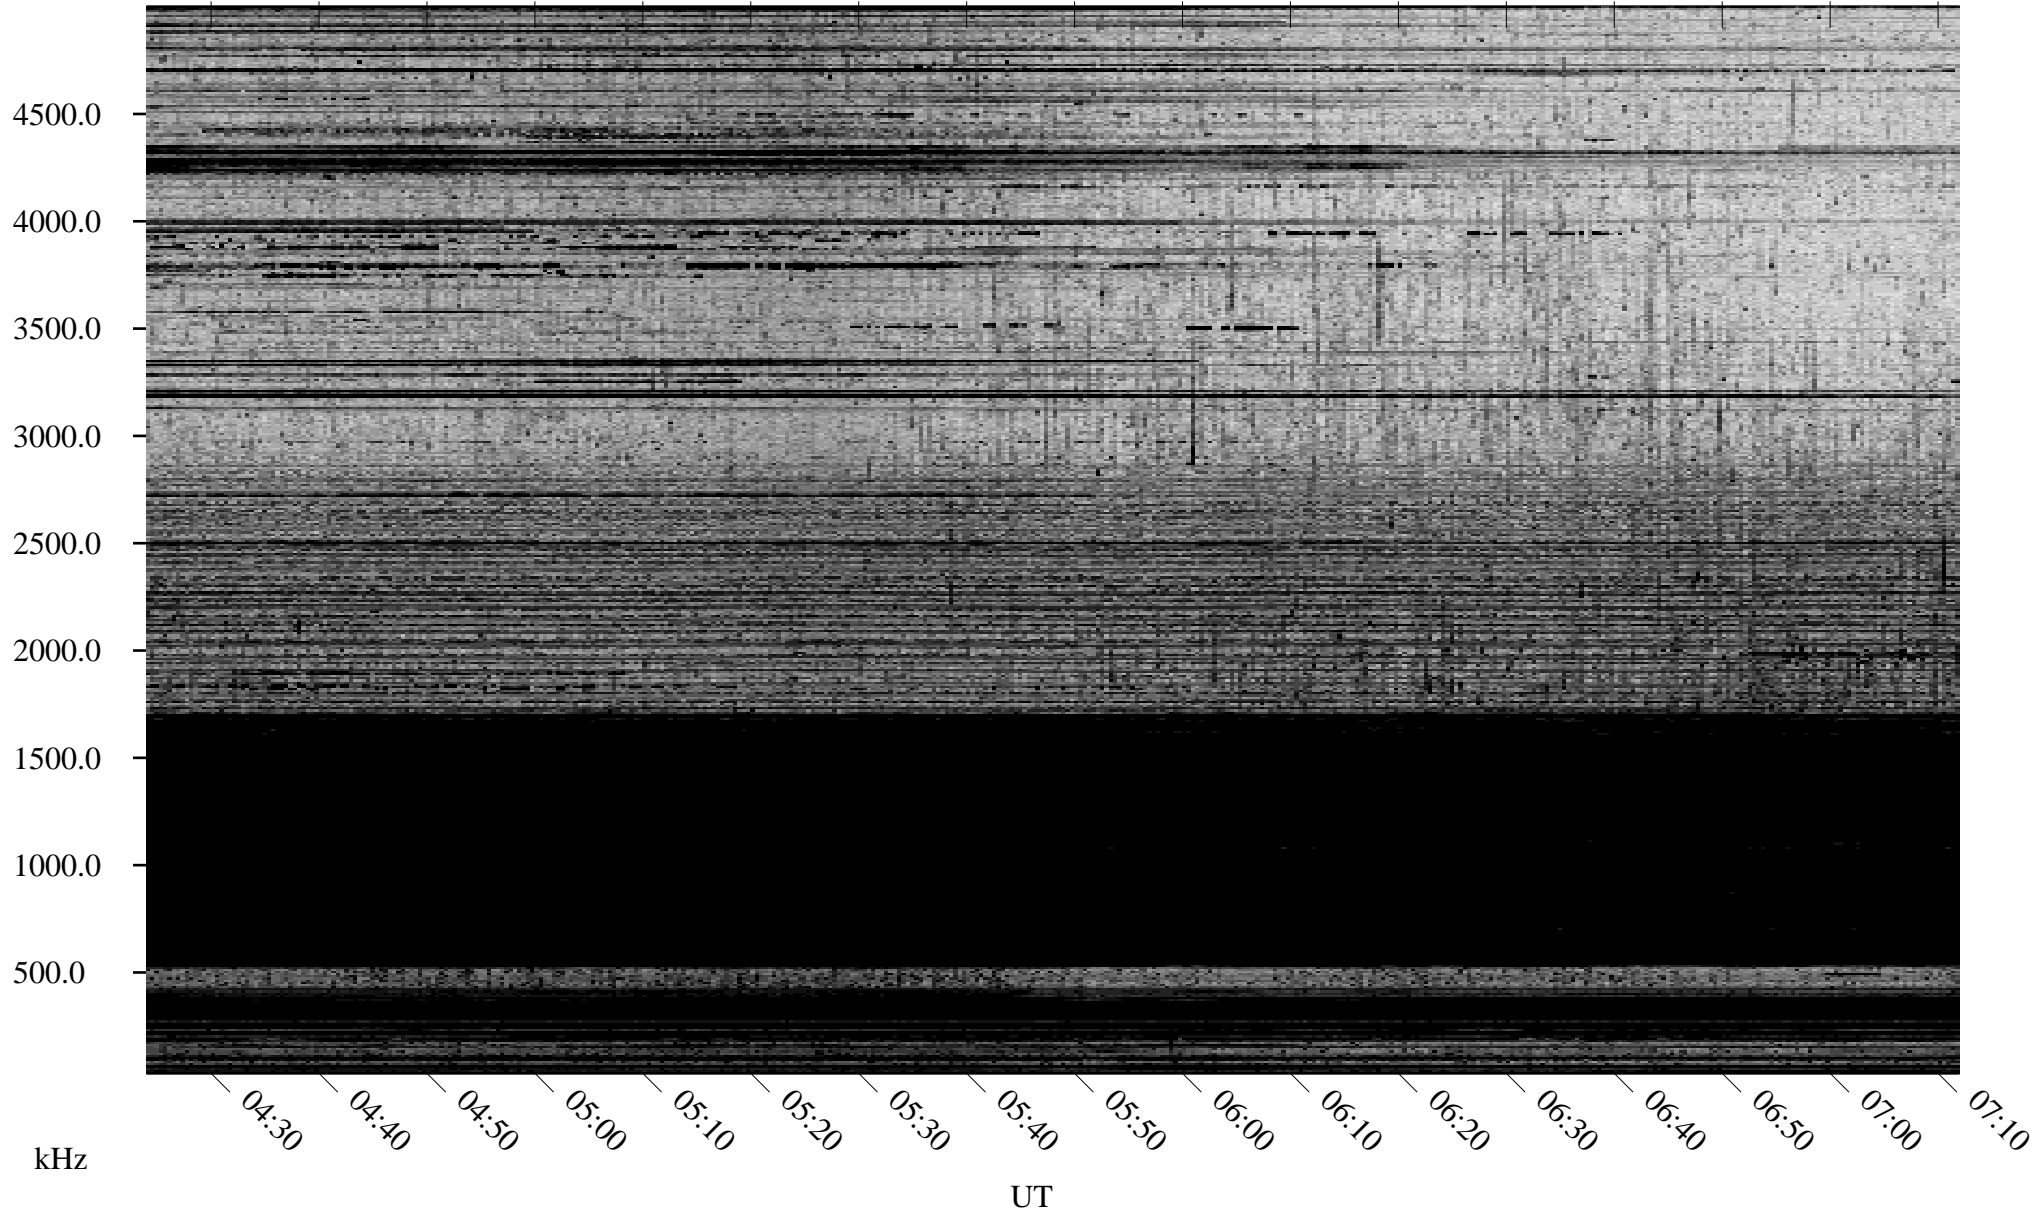

10/14/2005 Churchill, Manitoba

Linear Scale Black = 161 White = 15

ch05287l.r00m max_12

Page 1

10/14/2005 Churchill, Manitoba

Linear Scale Black = 161 White = 15

ch05287l.r00m max_12

Page 2

10/15/2005 Churchill, Manitoba

Linear Scale Black = 161 White = 15

ch05287l.r00m max_12

Page 3

10/15/2005 Churchill, Manitoba

Linear Scale Black = 161 White = 15

ch05287l.r00m max_12

Page 4

10/15/2005 Churchill, Manitoba

Linear Scale Black = 161 White = 15

ch05287l.r00m max_12

Page 5

10/15/2005 Churchill, Manitoba

Linear Scale Black = 161 White = 15

ch05287l.r00m max_12

Page 6

10/15/2005 Churchill, Manitoba

Linear Scale Black = 161 White = 15

ch05287l.r00m max_12

Page 7

10/15/2005 Churchill, Manitoba

Linear Scale Black = 161 White = 15

ch05287l.r00m max_12

Page 8