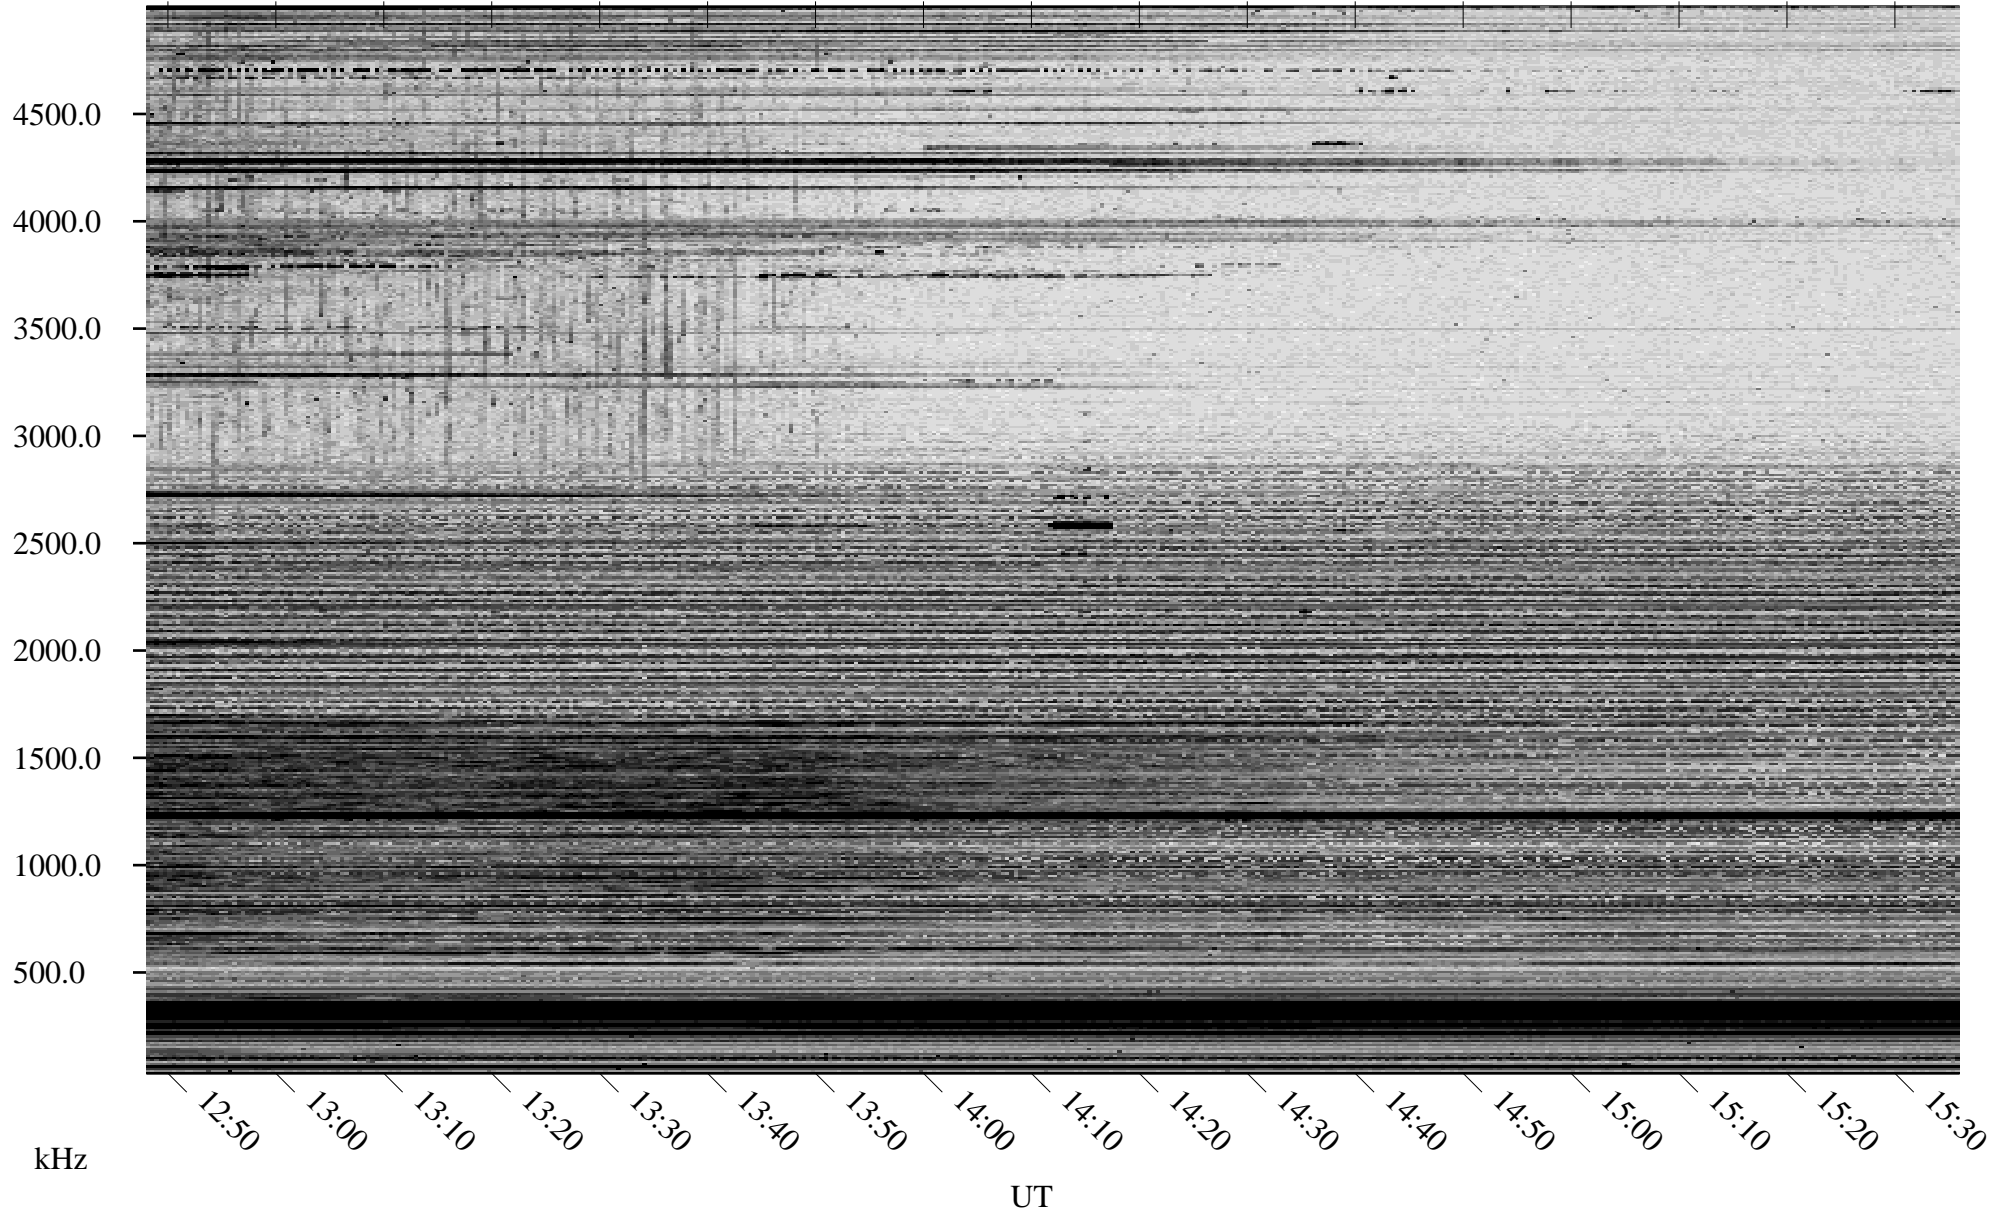

10/15/2005 Churchill, Manitoba

Linear Scale Black = 161 White = 15

ch05288l.r00m max_12

Page 1

10/15/2005 Churchill, Manitoba

Linear Scale Black = 161 White = 15

ch05288l.r00m max_12

Page 2

10/16/2005 Churchill, Manitoba

Linear Scale Black = 161 White = 15

ch05288l.r00m max_12

Page 3

10/16/2005 Churchill, Manitoba

Linear Scale Black = 161 White = 15

ch05288l.r00m max_12

Page 4

10/16/2005 Churchill, Manitoba

Linear Scale Black = 161 White = 15

ch05288l.r00m max_12

Page 5

10/16/2005 Churchill, Manitoba

Linear Scale Black = 161 White = 15

ch05288l.r00m max_12

Page 6

10/16/2005 Churchill, Manitoba

Linear Scale Black = 161 White = 15

ch05288l.r00m max_12

Page 7

10/16/2005 Churchill, Manitoba

Linear Scale Black = 161 White = 15

ch05288l.r00m max_12

Page 8