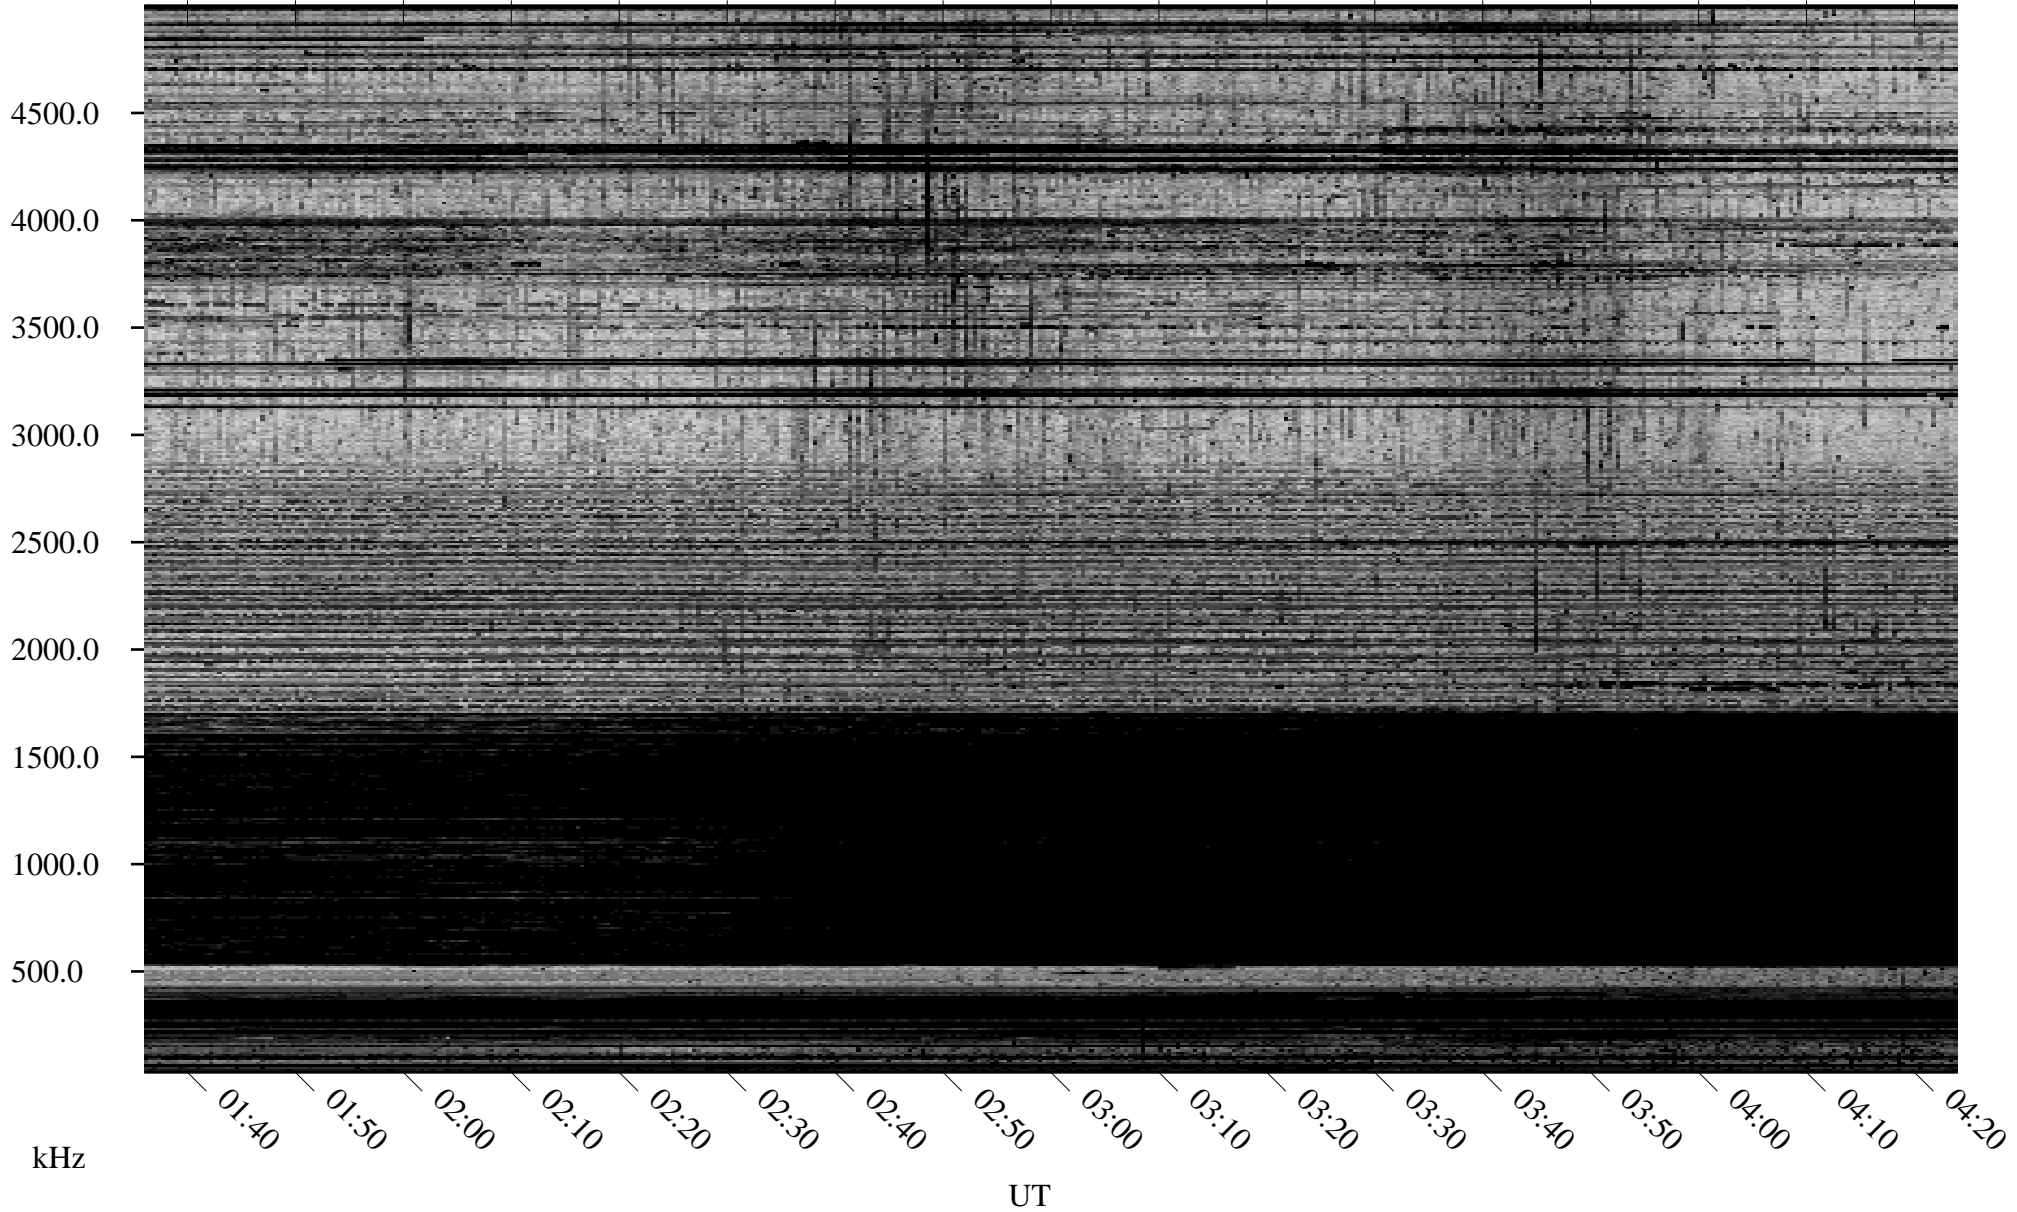

10/15/2005 Churchill, Manitoba

Linear Scale Black = 161 White = 15

ch05288l.r00m max_12

Page 1

10/15/2005 Churchill, Manitoba

Linear Scale Black = 161 White = 15

ch05288l.r00m max_12

Page 2

10/16/2005 Churchill, Manitoba

Linear Scale Black = 161 White = 15

ch05288l.r00m max_12

Page 3

10/16/2005 Churchill, Manitoba

Linear Scale Black = 161 White = 15

ch05288l.r00m max_12

Page 4

10/16/2005 Churchill, Manitoba

Linear Scale Black = 161 White = 15

ch05288l.r00m max_12

Page 5

10/16/2005 Churchill, Manitoba

Linear Scale Black = 161 White = 15

ch05288l.r00m max_12

Page 6

10/16/2005 Churchill, Manitoba

Linear Scale Black = 161 White = 15

ch05288l.r00m max_12

Page 7

10/16/2005 Churchill, Manitoba

Linear Scale Black = 161 White = 15

ch05288l.r00m max_12

Page 8