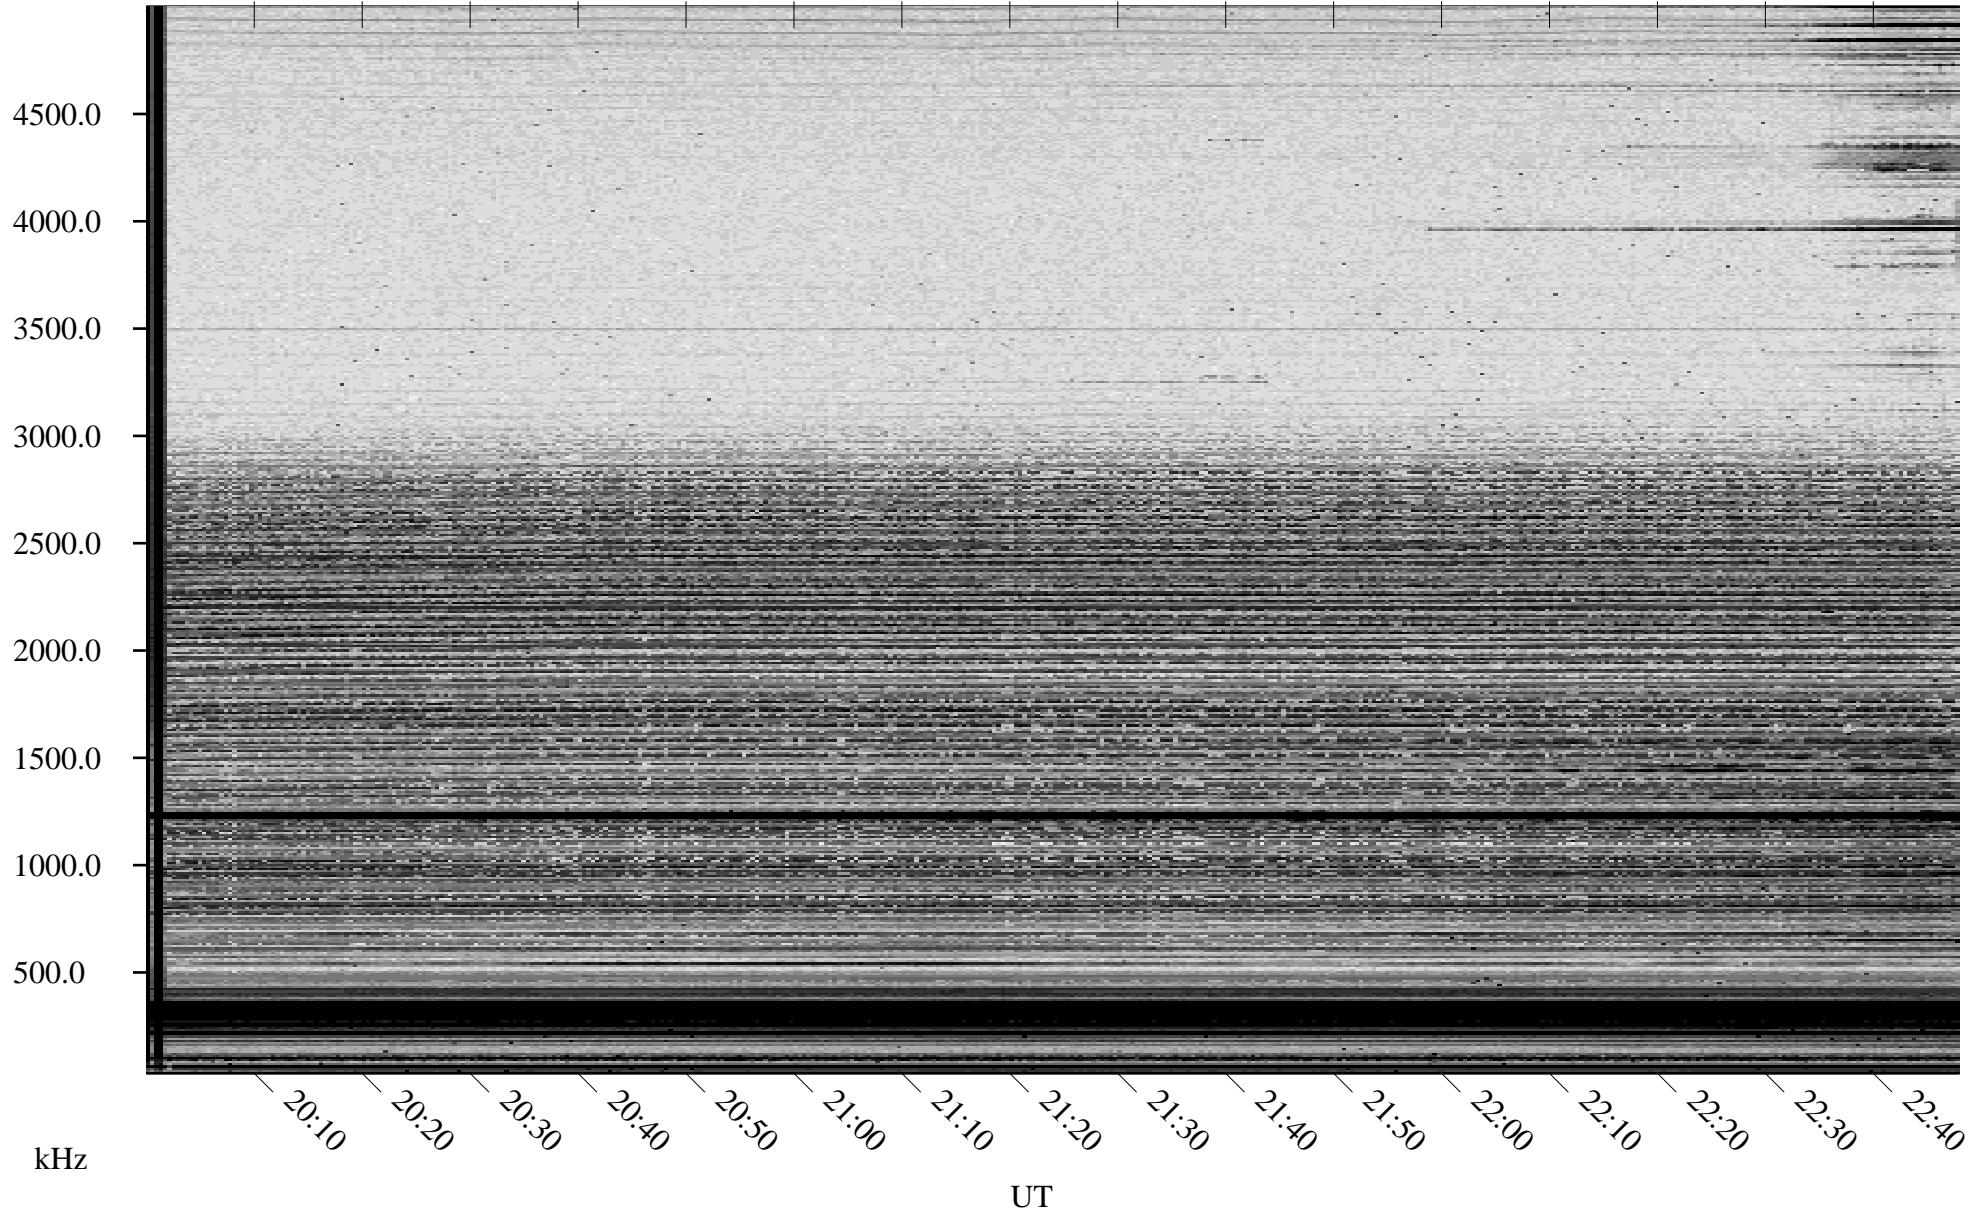

10/15/2005 Churchill, Manitoba

Linear Scale Black = 161 White = 15

ch05288l.r00m max_12

Page 1

10/15/2005 Churchill, Manitoba

Linear Scale Black = 161 White = 15

ch05288l.r00m max_12

Page 2

10/16/2005 Churchill, Manitoba

Linear Scale Black = 161 White = 15

ch05288l.r00m max_12

Page 3

10/16/2005 Churchill, Manitoba

Linear Scale Black = 161 White = 15

ch05288l.r00m max_12

Page 4

10/16/2005 Churchill, Manitoba

Linear Scale Black = 161 White = 15

ch05288l.r00m max_12

Page 5

10/16/2005 Churchill, Manitoba

Linear Scale Black = 161 White = 15

ch05288l.r00m max_12

Page 6

10/16/2005 Churchill, Manitoba

Linear Scale Black = 161 White = 15

ch05288l.r00m max_12

Page 7

10/16/2005 Churchill, Manitoba

Linear Scale Black = 161 White = 15

ch05288l.r00m max_12

Page 8