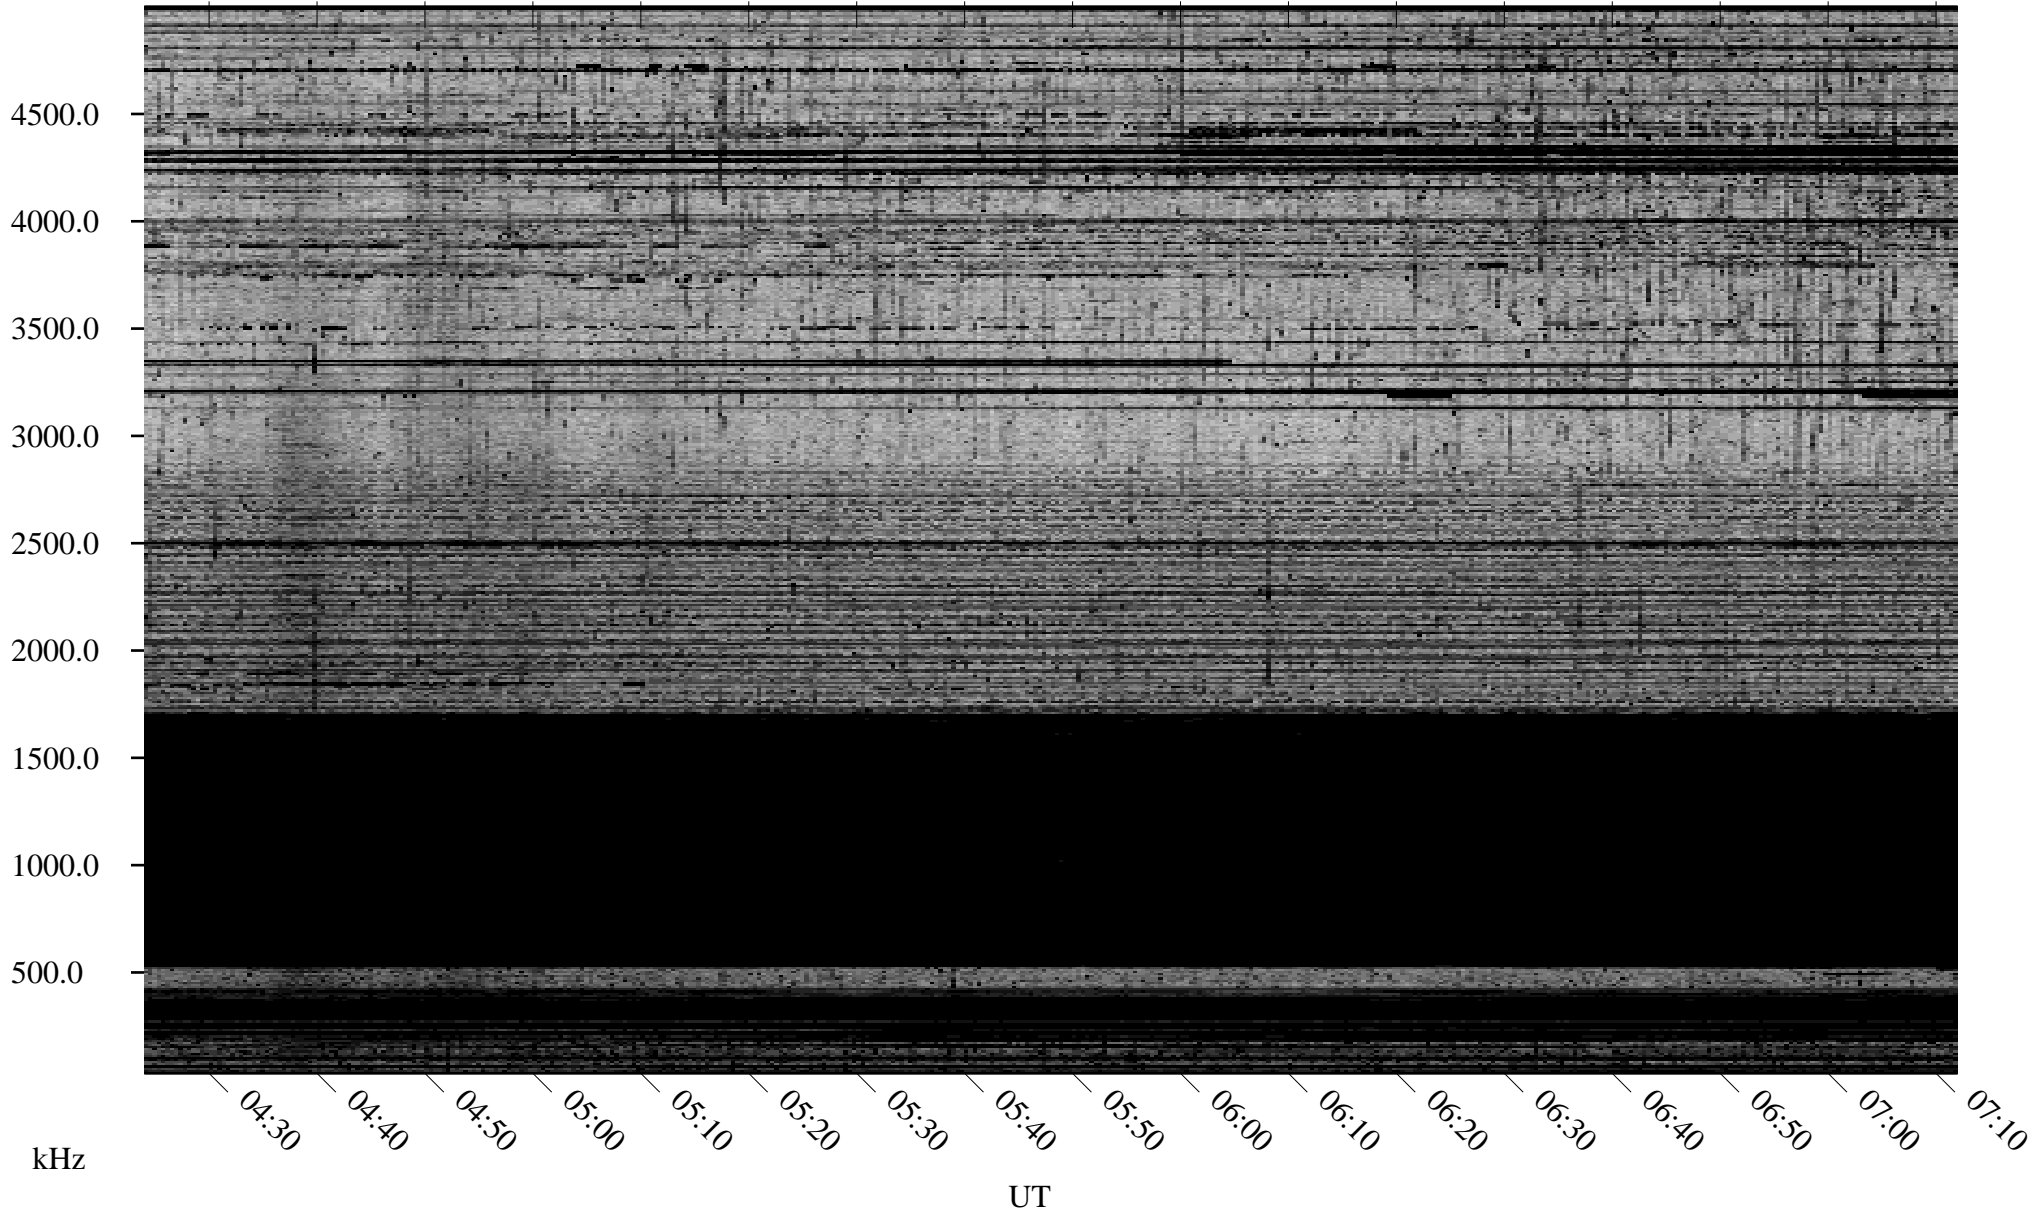

10/15/2005 Churchill, Manitoba

Linear Scale Black = 161 White = 15

ch05288l.r00m max_12

Page 1

10/15/2005 Churchill, Manitoba

Linear Scale Black = 161 White = 15

ch05288l.r00m max_12

Page 2

10/16/2005 Churchill, Manitoba

Linear Scale Black = 161 White = 15

ch05288l.r00m max_12

Page 3

10/16/2005 Churchill, Manitoba

Linear Scale Black = 161 White = 15

ch05288l.r00m max_12

Page 4

10/16/2005 Churchill, Manitoba

Linear Scale Black = 161 White = 15

ch05288l.r00m max_12

Page 5

10/16/2005 Churchill, Manitoba

Linear Scale Black = 161 White = 15

ch05288l.r00m max_12

Page 6

10/16/2005 Churchill, Manitoba

Linear Scale Black = 161 White = 15

ch05288l.r00m max_12

Page 7

10/16/2005 Churchill, Manitoba

Linear Scale Black = 161 White = 15

ch05288l.r00m max_12

Page 8