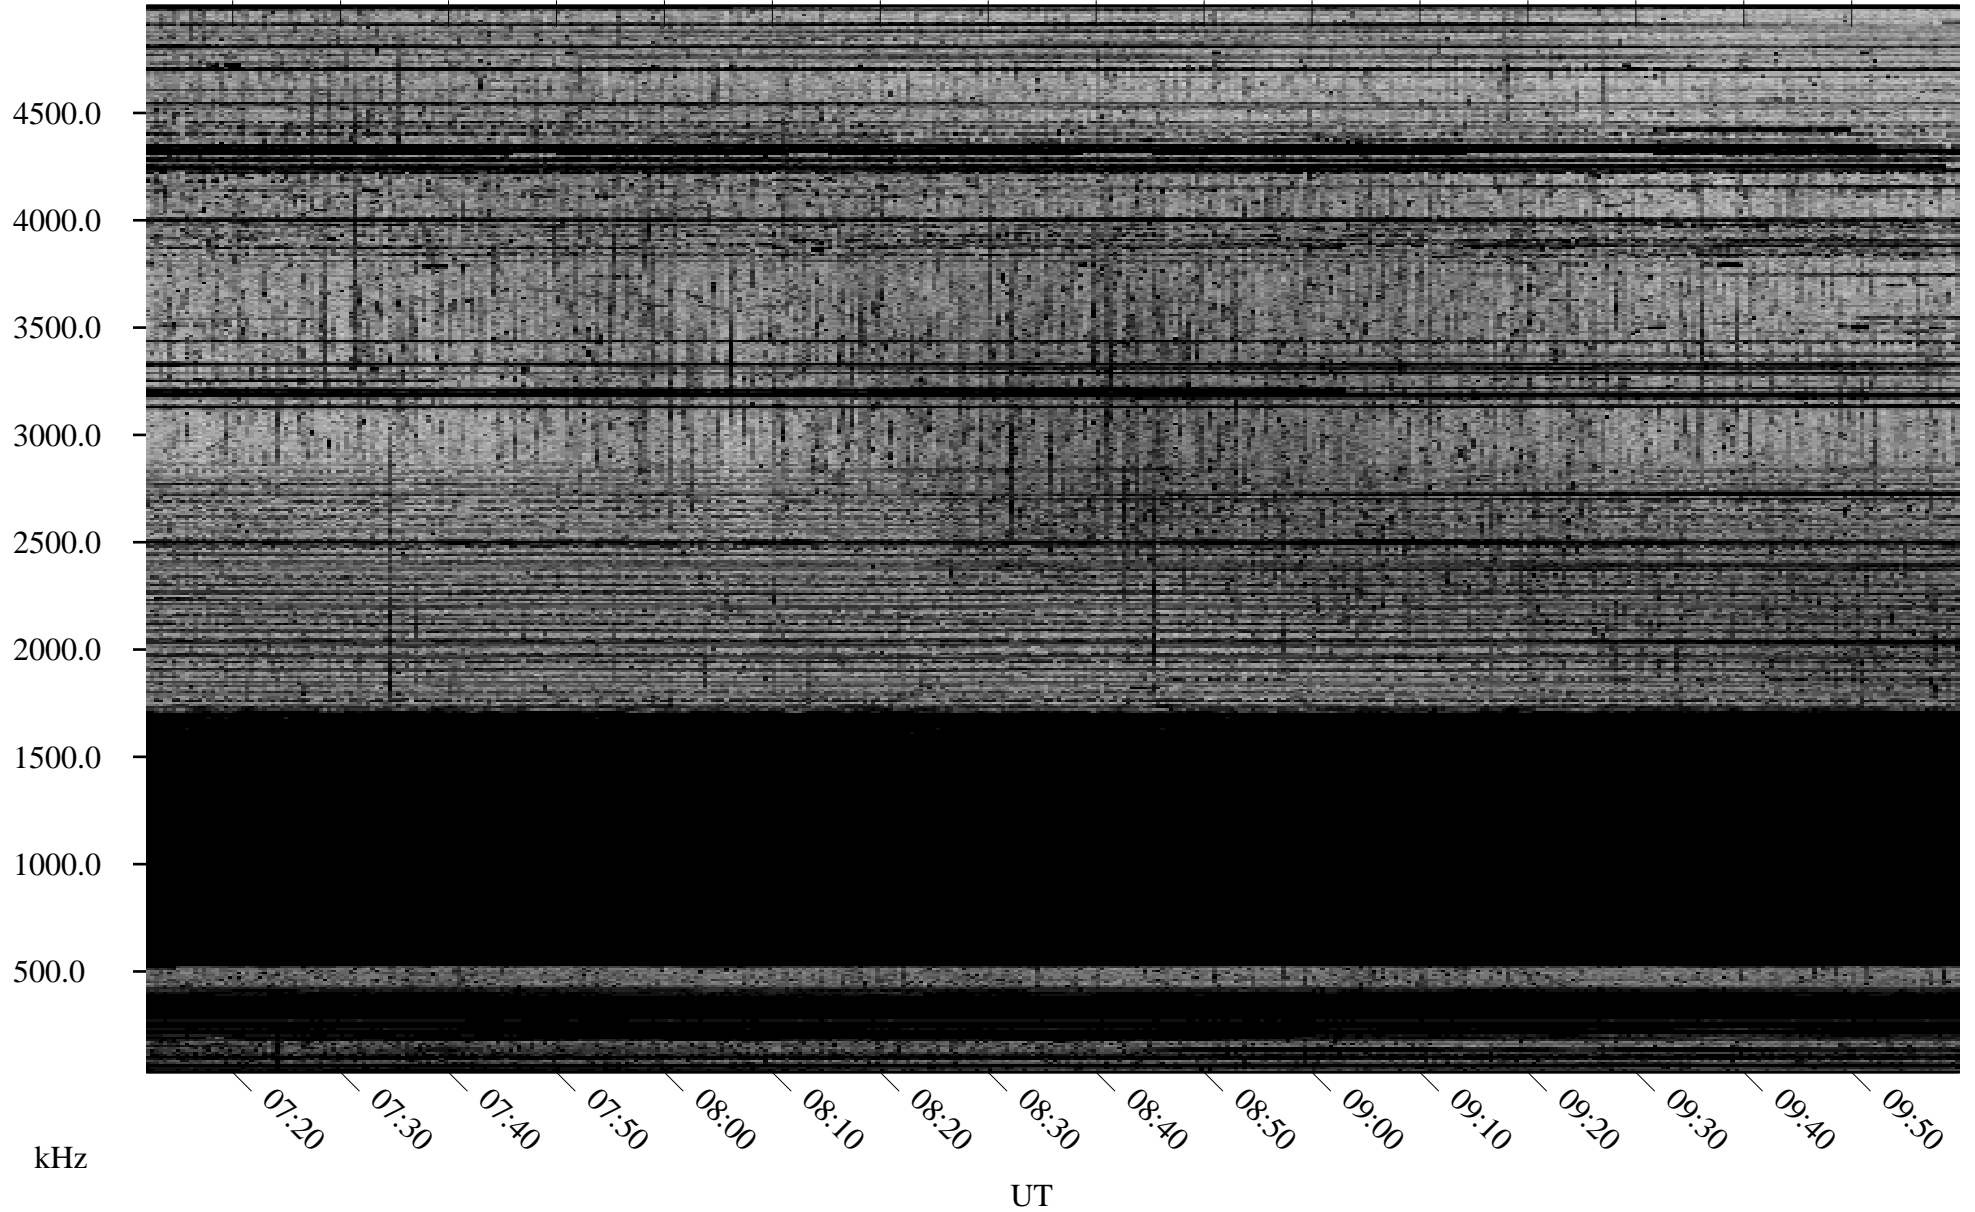

10/15/2005 Churchill, Manitoba

Linear Scale Black = 161 White = 15

ch05288l.r00m max_12

Page 1

10/15/2005 Churchill, Manitoba

Linear Scale Black = 161 White = 15

ch05288l.r00m max_12

Page 2

10/16/2005 Churchill, Manitoba

Linear Scale Black = 161 White = 15

ch05288l.r00m max_12

Page 3

10/16/2005 Churchill, Manitoba

Linear Scale Black = 161 White = 15

ch05288l.r00m max_12

Page 4

10/16/2005 Churchill, Manitoba

Linear Scale Black = 161 White = 15

ch05288l.r00m max_12

Page 5

10/16/2005 Churchill, Manitoba

Linear Scale Black = 161 White = 15

ch05288l.r00m max_12

Page 6

10/16/2005 Churchill, Manitoba

Linear Scale Black = 161 White = 15

ch05288l.r00m max_12

Page 7

10/16/2005 Churchill, Manitoba

Linear Scale Black = 161 White = 15

ch05288l.r00m max_12

Page 8