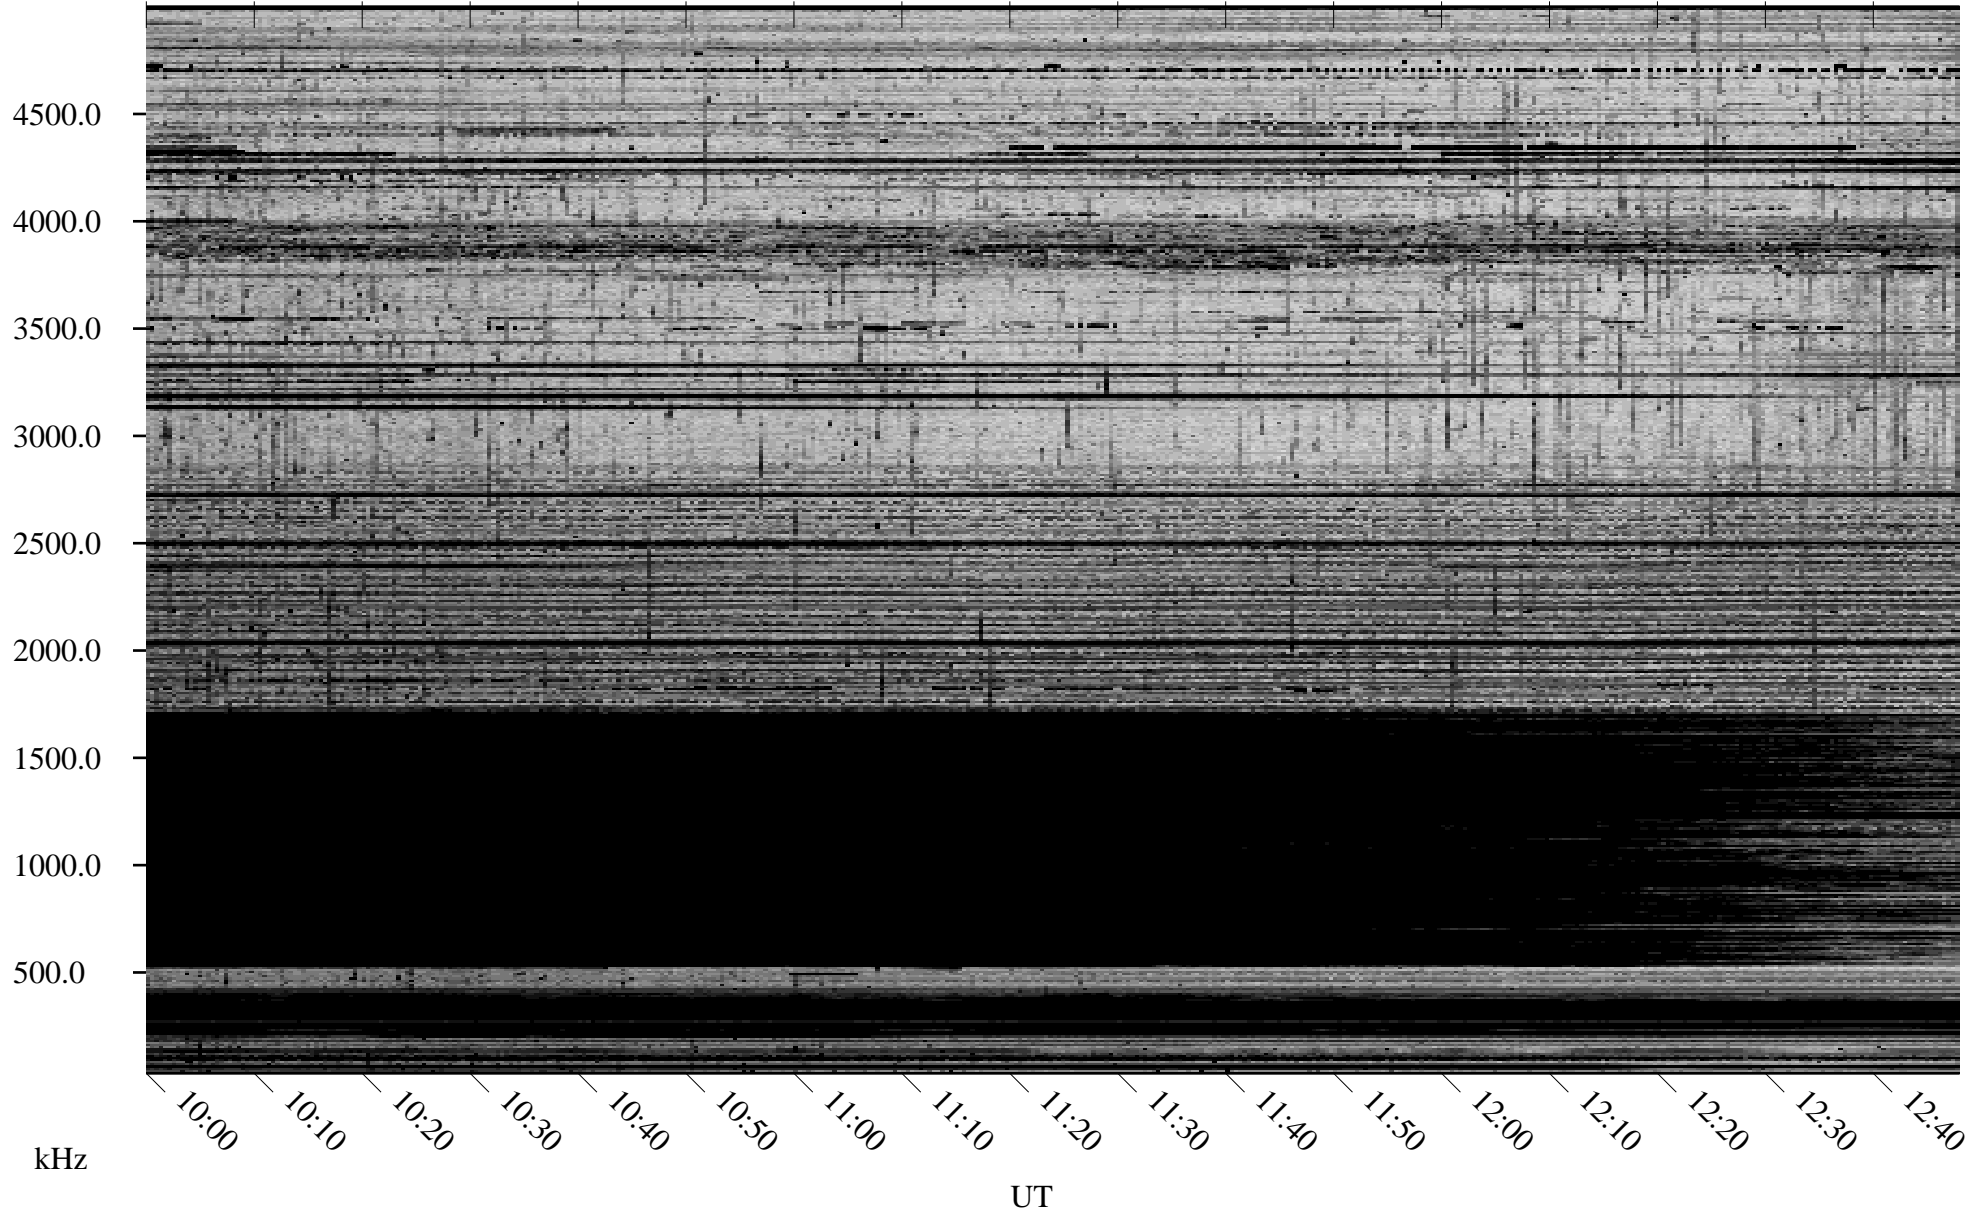

10/15/2005 Churchill, Manitoba

Linear Scale Black = 161 White = 15

ch05288l.r00m max_12

Page 1

10/15/2005 Churchill, Manitoba

Linear Scale Black = 161 White = 15

ch05288l.r00m max_12

Page 2

10/16/2005 Churchill, Manitoba

Linear Scale Black = 161 White = 15

ch05288l.r00m max_12

Page 3

10/16/2005 Churchill, Manitoba

Linear Scale Black = 161 White = 15

ch05288l.r00m max_12

Page 4

10/16/2005 Churchill, Manitoba

Linear Scale Black = 161 White = 15

ch05288l.r00m max_12

Page 5

10/16/2005 Churchill, Manitoba

Linear Scale Black = 161 White = 15

ch05288l.r00m max_12

Page 6

10/16/2005 Churchill, Manitoba

Linear Scale Black = 161 White = 15

ch05288l.r00m max_12

Page 7

10/16/2005 Churchill, Manitoba

Linear Scale Black = 161 White = 15

ch05288l.r00m max_12

Page 8