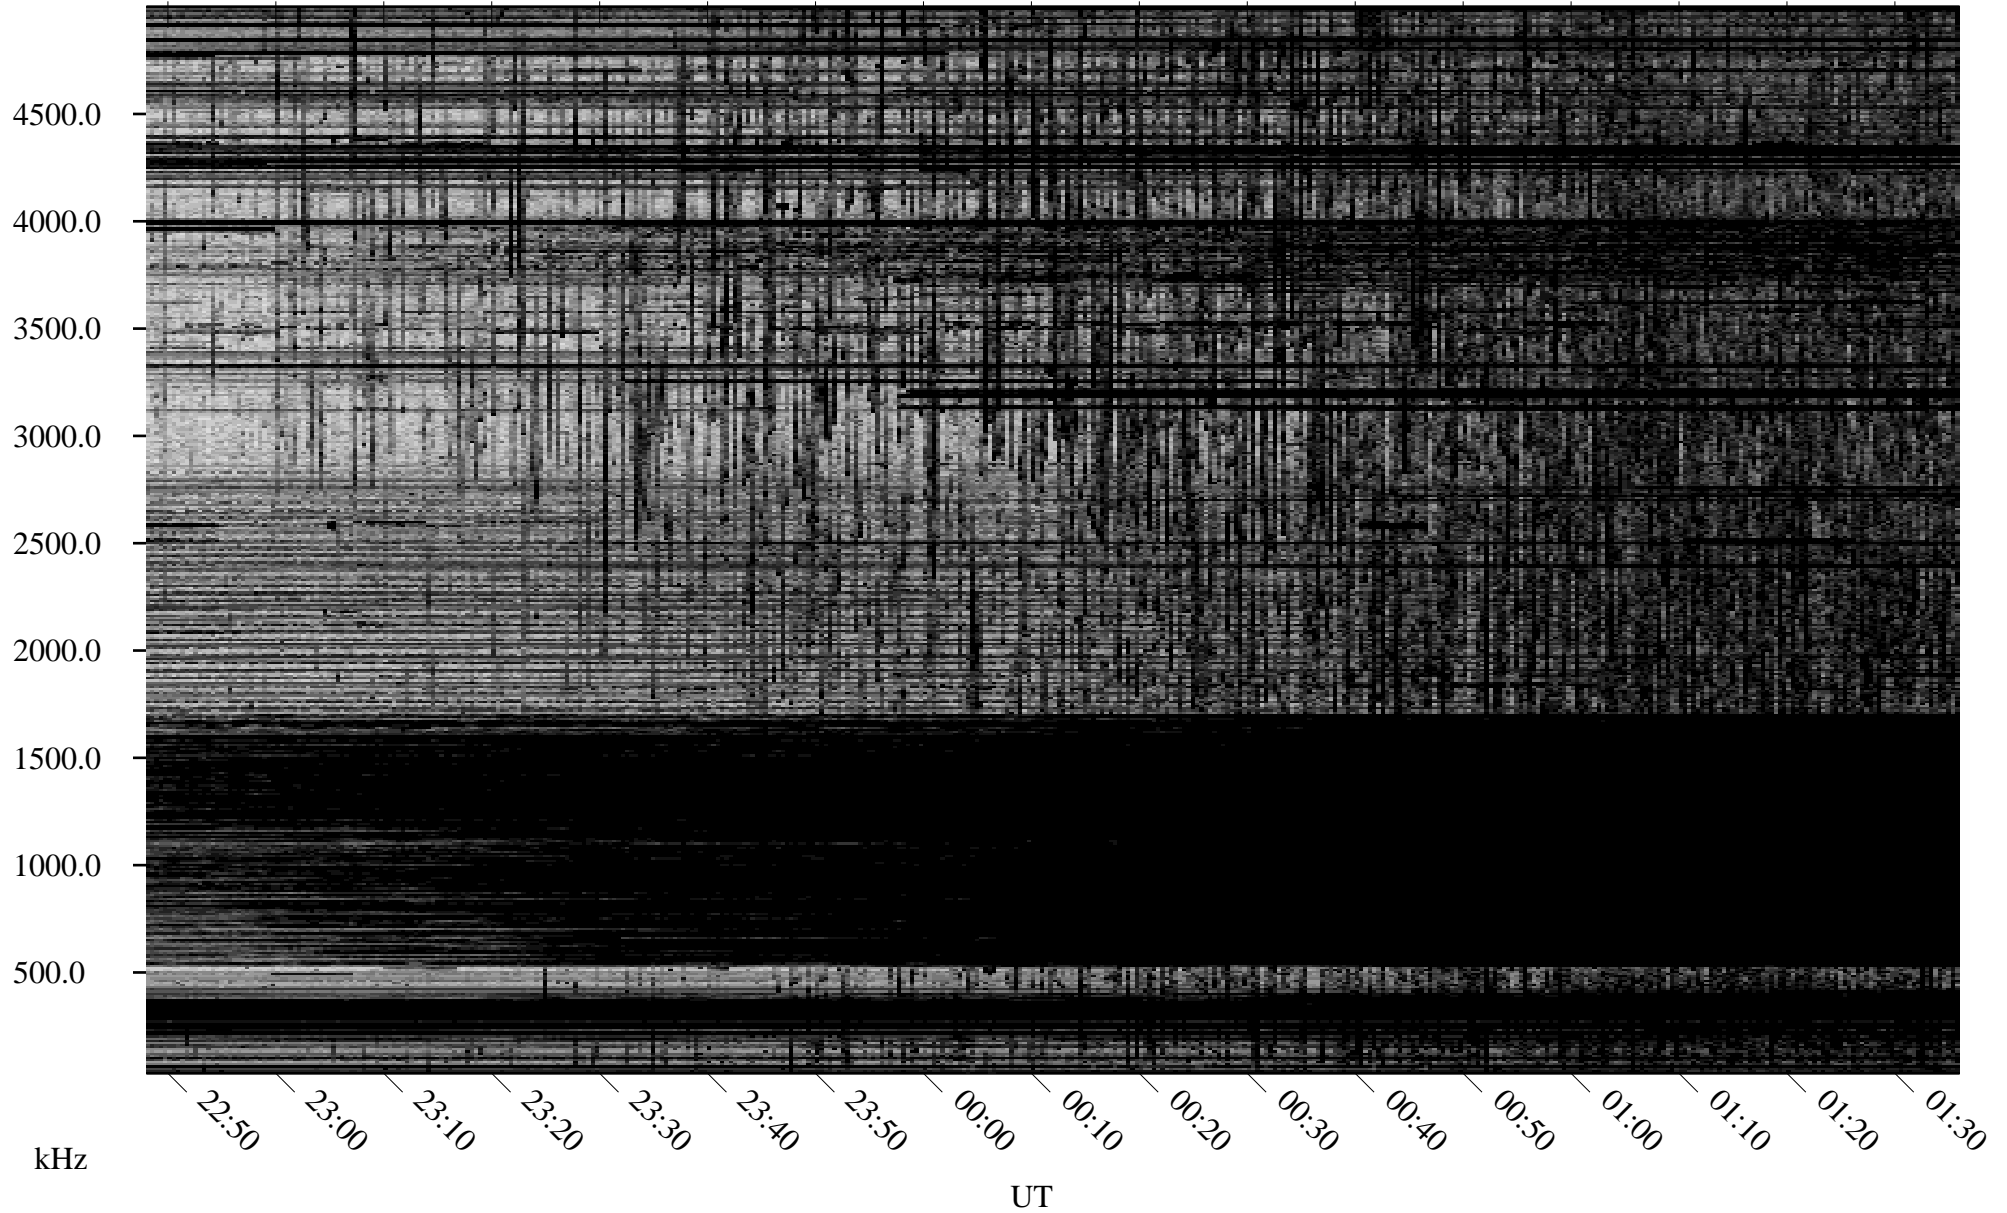

10/16/2005 Churchill, Manitoba

Linear Scale Black = 161 White = 15

ch05289l.r00m max_12

Page 1

10/16/2005 Churchill, Manitoba

Linear Scale Black = 161 White = 15

ch05289l.r00m max_12

Page 2

10/17/2005 Churchill, Manitoba

Linear Scale Black = 161 White = 15

ch05289l.r00m max_12

Page 3

10/17/2005 Churchill, Manitoba

Linear Scale Black = 161 White = 15

ch05289l.r00m max_12

Page 4

10/17/2005 Churchill, Manitoba

Linear Scale Black = 161 White = 15

ch05289l.r00m max_12

Page 5

10/17/2005 Churchill, Manitoba

Linear Scale Black = 161 White = 15

ch05289l.r00m max_12

Page 6

10/17/2005 Churchill, Manitoba

Linear Scale Black = 161 White = 15

ch05289l.r00m max_12

Page 7

10/17/2005 Churchill, Manitoba

Linear Scale Black = 161 White = 15

ch05289l.r00m max_12