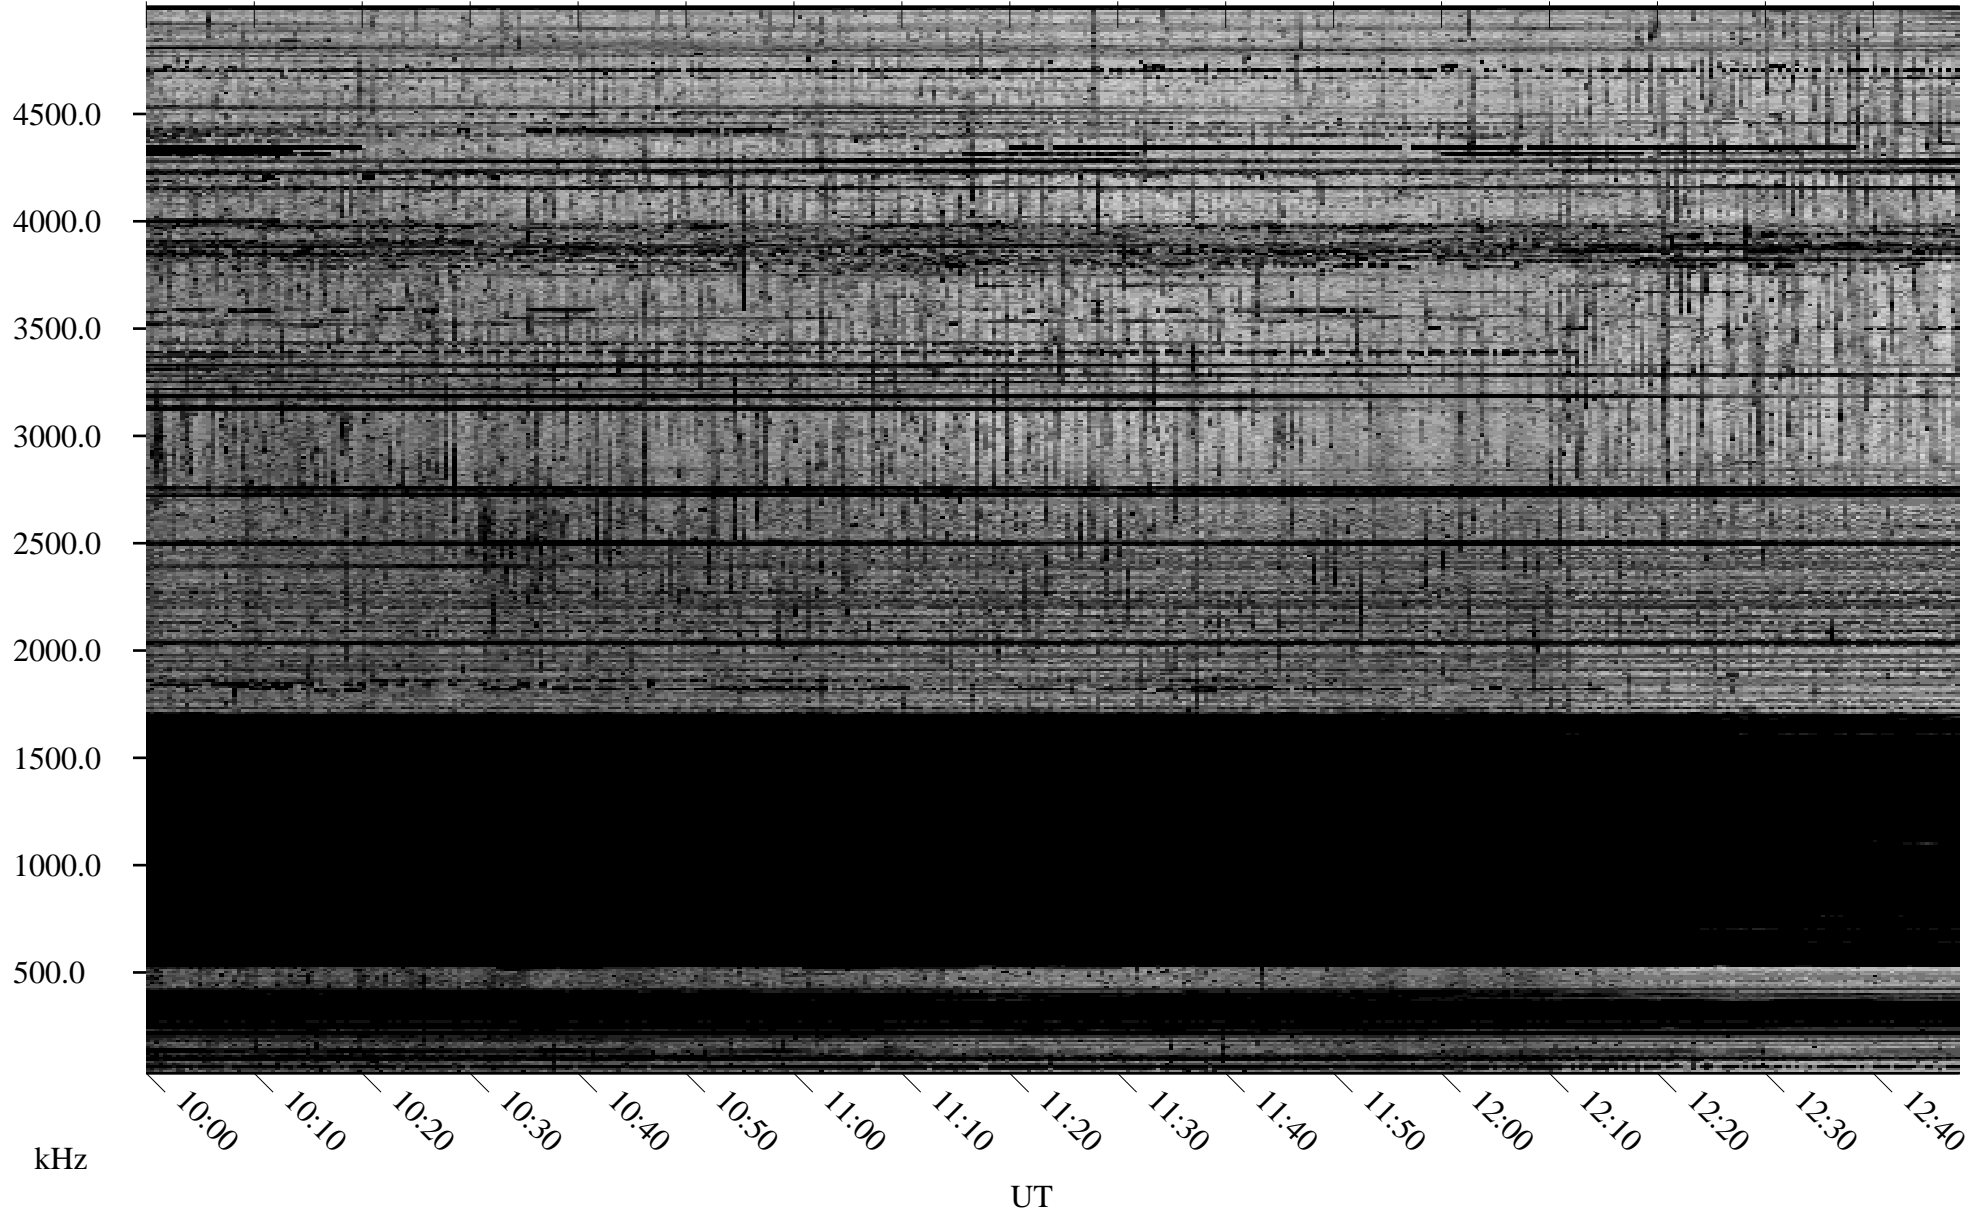

10/16/2005 Churchill, Manitoba

Linear Scale Black = 161 White = 15

ch05289l.r00m max_12

Page 1

10/16/2005 Churchill, Manitoba

Linear Scale Black = 161 White = 15

ch05289l.r00m max_12

Page 2

10/17/2005 Churchill, Manitoba

Linear Scale Black = 161 White = 15

ch05289l.r00m max_12

Page 3

10/17/2005 Churchill, Manitoba

Linear Scale Black = 161 White = 15

ch05289l.r00m max_12

Page 4

10/17/2005 Churchill, Manitoba

Linear Scale Black = 161 White = 15

ch05289l.r00m max_12

Page 5

10/17/2005 Churchill, Manitoba

Linear Scale Black = 161 White = 15

ch05289l.r00m max_12

Page 6

10/17/2005 Churchill, Manitoba

Linear Scale Black = 161 White = 15

ch05289l.r00m max_12

Page 7

10/17/2005 Churchill, Manitoba

Linear Scale Black = 161 White = 15

ch05289l.r00m max_12