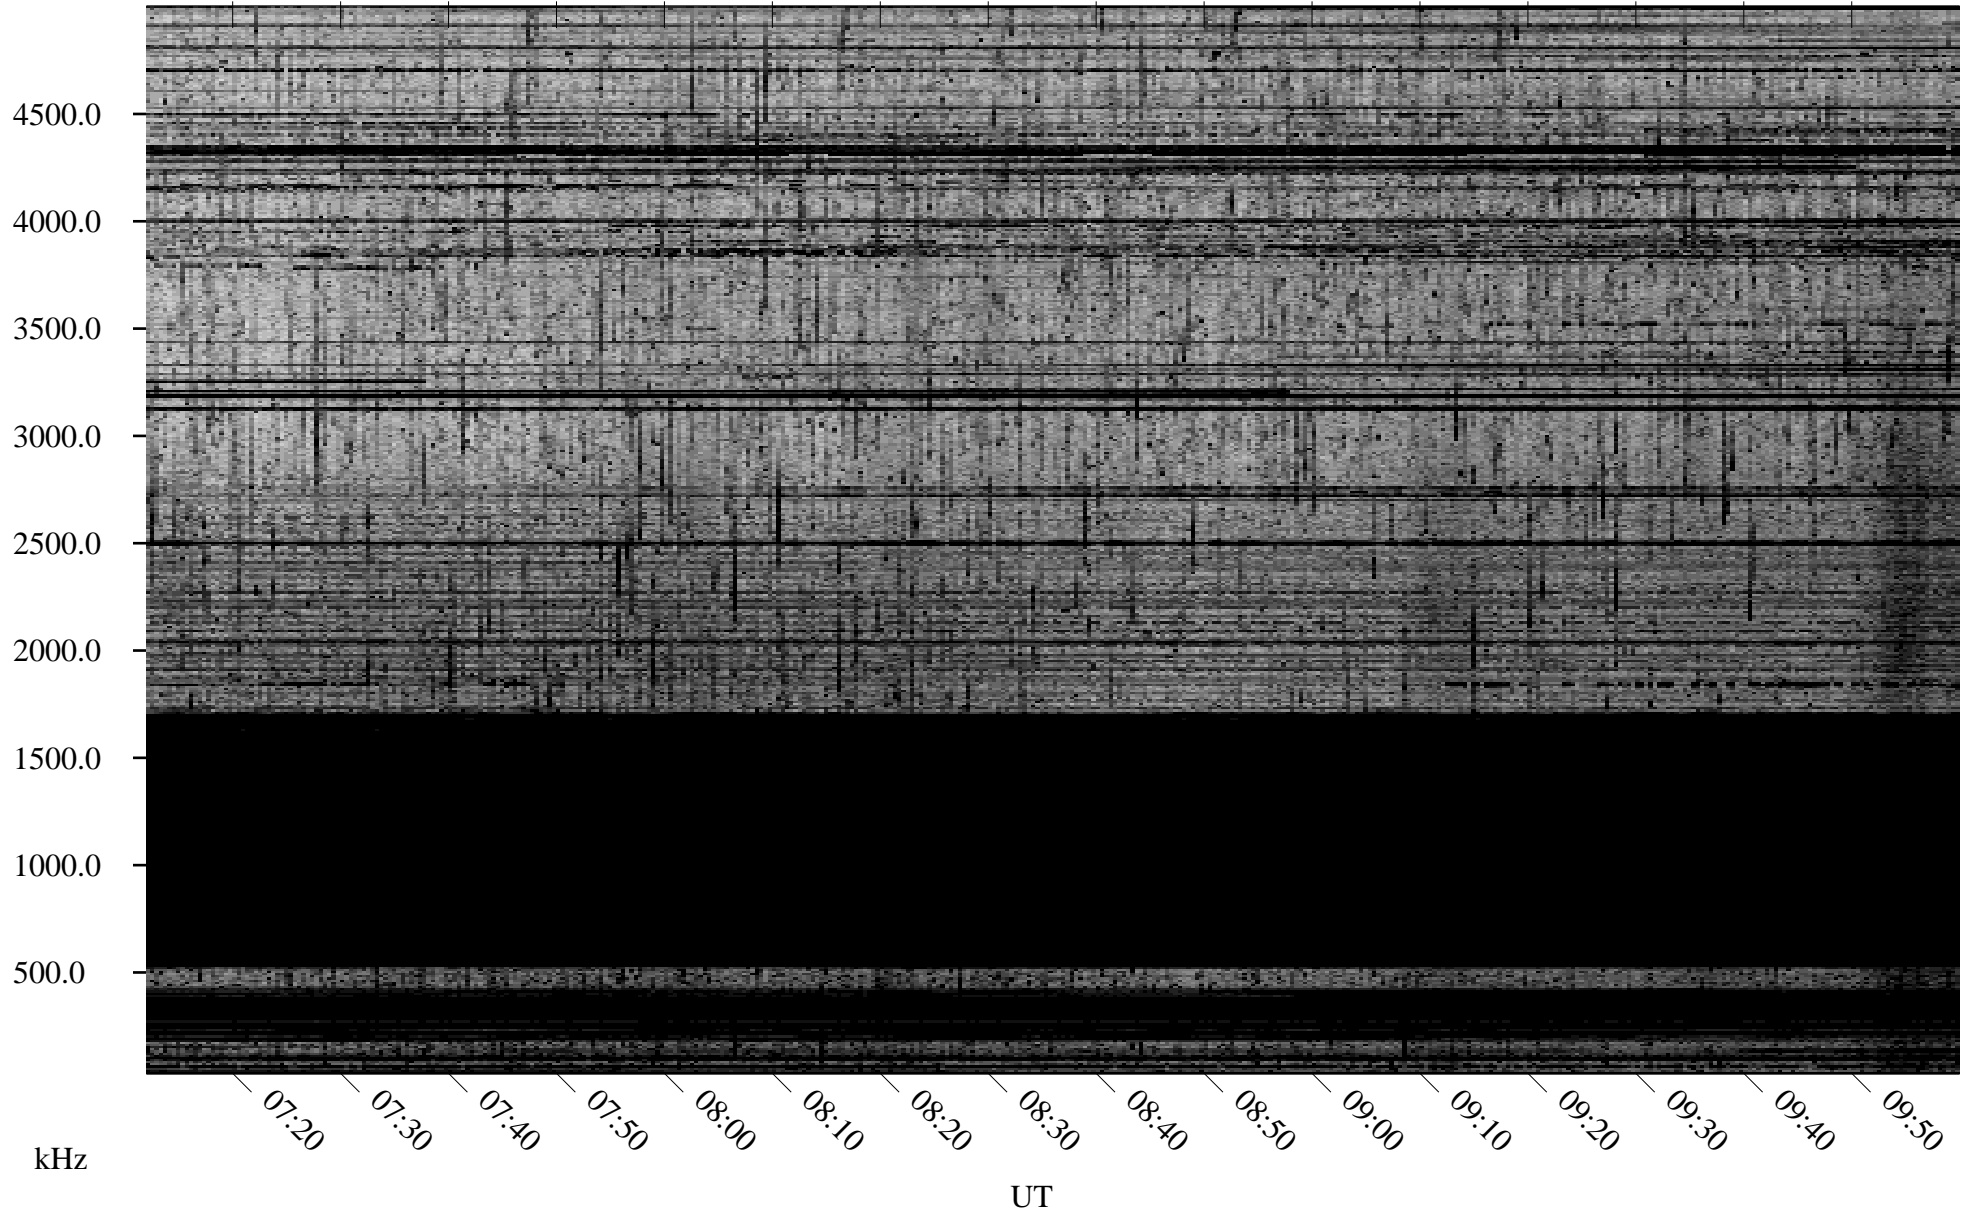

10/16/2005 Churchill, Manitoba

Linear Scale Black = 161 White = 15

ch05289l.r00m max_12

Page 1

10/16/2005 Churchill, Manitoba

Linear Scale Black = 161 White = 15

ch05289l.r00m max_12

Page 2

10/17/2005 Churchill, Manitoba

Linear Scale Black = 161 White = 15

ch05289l.r00m max_12

Page 3

10/17/2005 Churchill, Manitoba

Linear Scale Black = 161 White = 15

ch05289l.r00m max_12

Page 4

10/17/2005 Churchill, Manitoba

Linear Scale Black = 161 White = 15

ch05289l.r00m max_12

Page 5

10/17/2005 Churchill, Manitoba

Linear Scale Black = 161 White = 15

ch05289l.r00m max_12

Page 6

10/17/2005 Churchill, Manitoba

Linear Scale Black = 161 White = 15

ch05289l.r00m max_12

Page 7

10/17/2005 Churchill, Manitoba

Linear Scale Black = 161 White = 15

ch05289l.r00m max_12