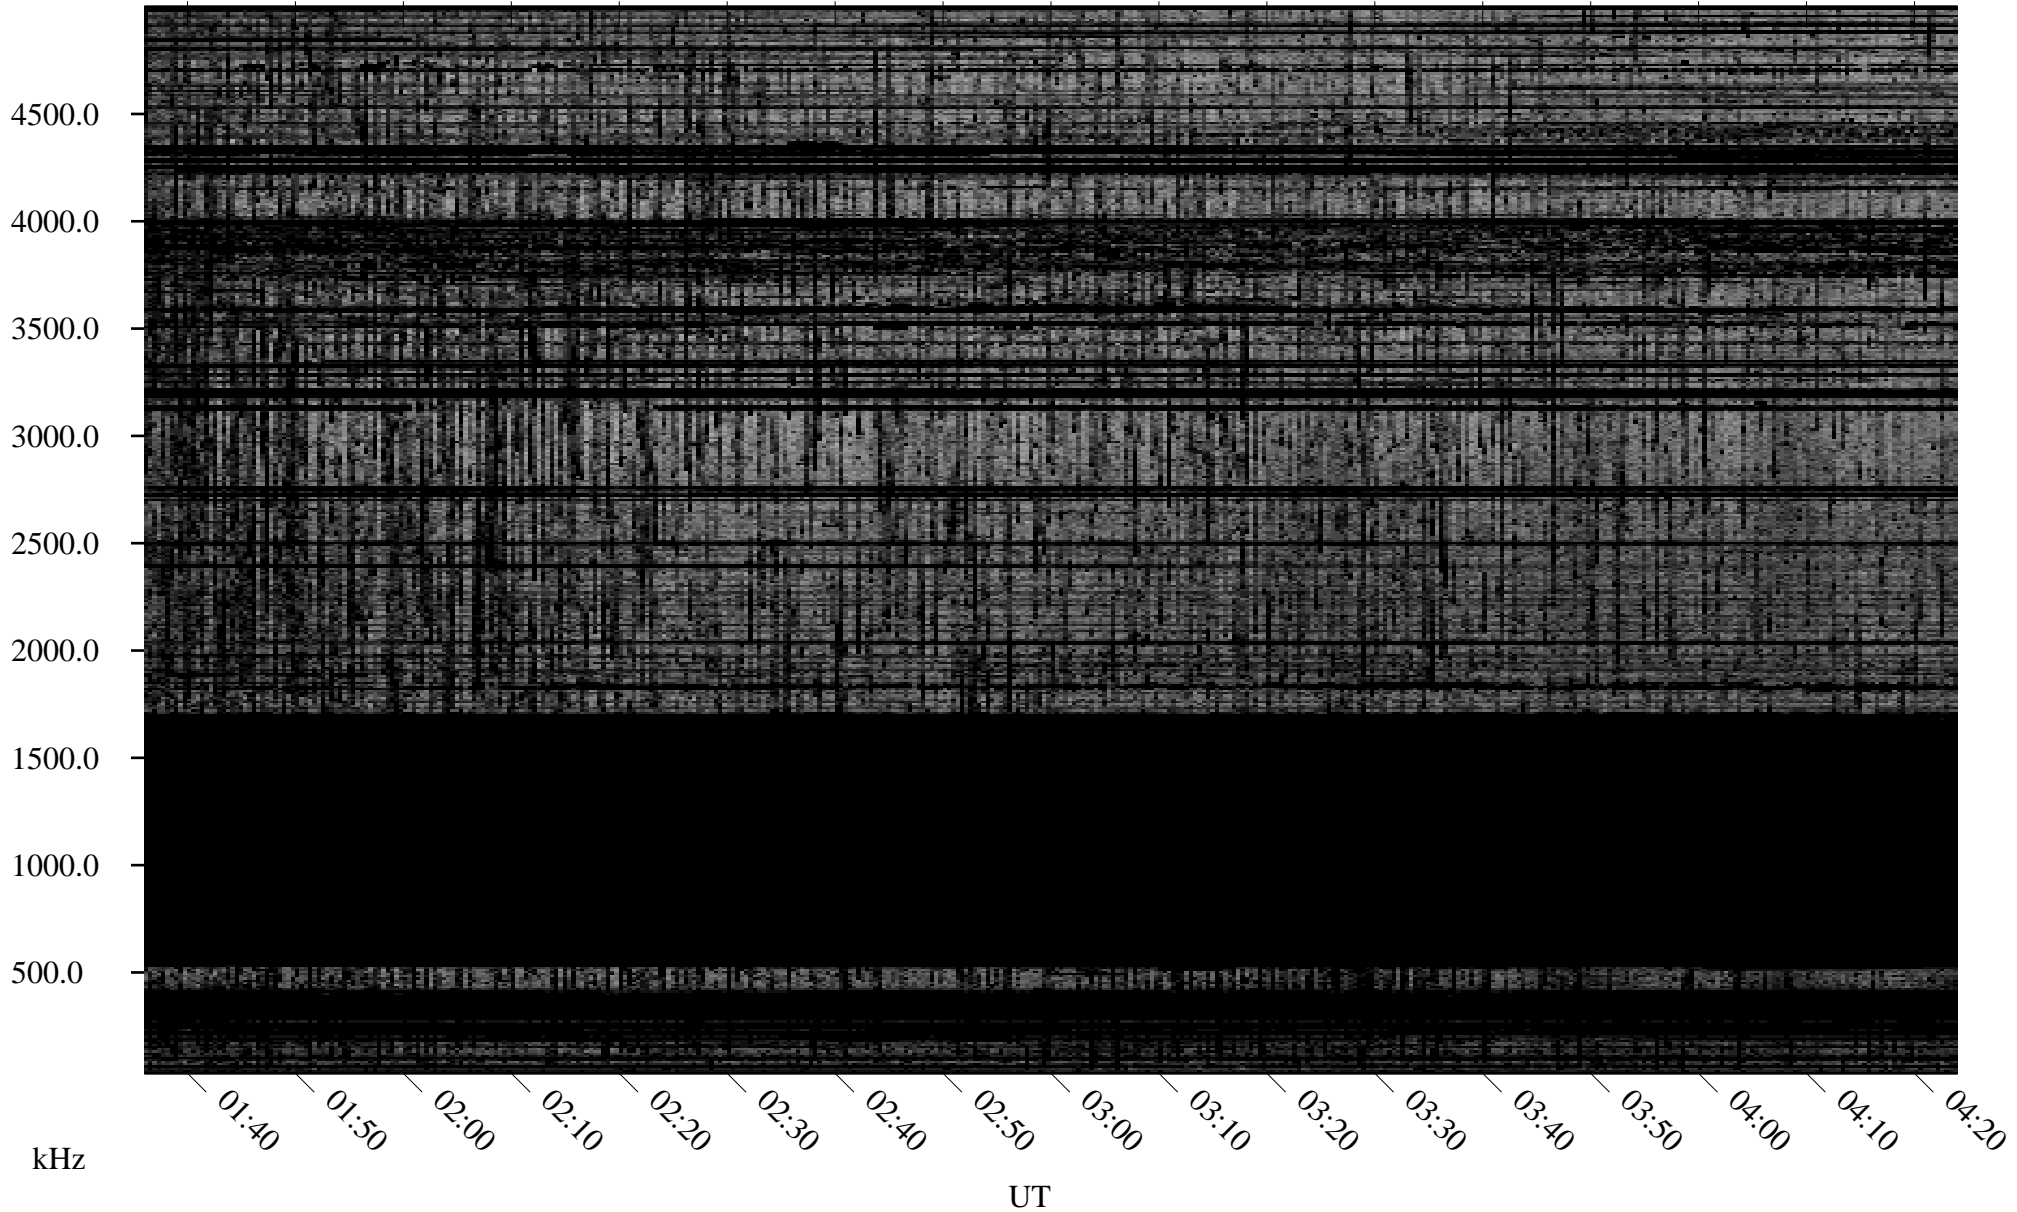

10/16/2005 Churchill, Manitoba

Linear Scale Black = 161 White = 15

ch05289l.r00m max_12

Page 1

10/16/2005 Churchill, Manitoba

Linear Scale Black = 161 White = 15

ch05289l.r00m max_12

Page 2

10/17/2005 Churchill, Manitoba

Linear Scale Black = 161 White = 15

ch05289l.r00m max_12

Page 3

10/17/2005 Churchill, Manitoba

Linear Scale Black = 161 White = 15

ch05289l.r00m max_12

Page 4

10/17/2005 Churchill, Manitoba

Linear Scale Black = 161 White = 15

ch05289l.r00m max_12

Page 5

10/17/2005 Churchill, Manitoba

Linear Scale Black = 161 White = 15

ch05289l.r00m max_12

Page 6

10/17/2005 Churchill, Manitoba

Linear Scale Black = 161 White = 15

ch05289l.r00m max_12

Page 7

10/17/2005 Churchill, Manitoba

Linear Scale Black = 161 White = 15

ch05289l.r00m max_12