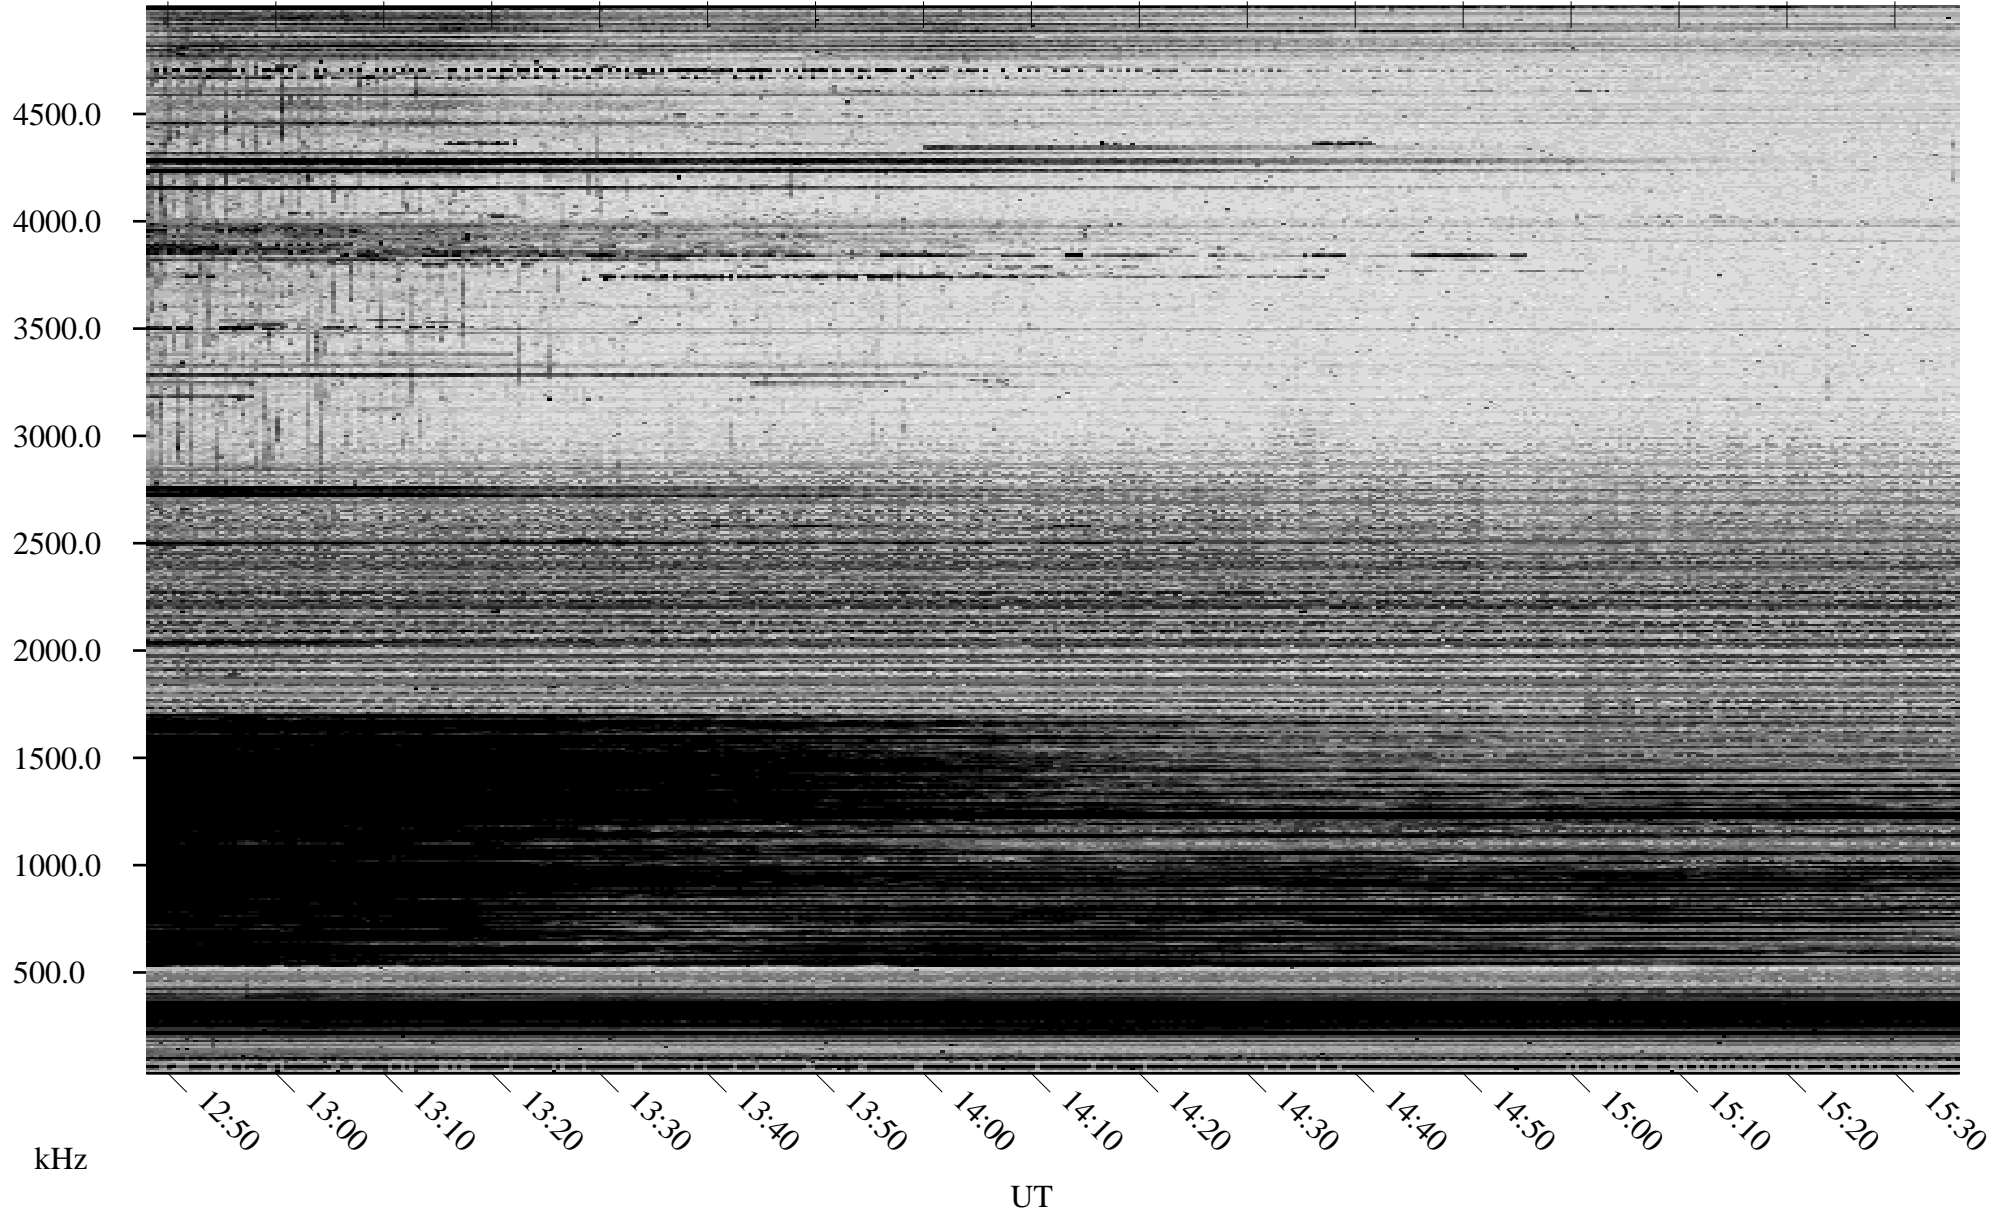

10/16/2005 Churchill, Manitoba

Linear Scale Black = 161 White = 15

ch05289l.r00m max_12

Page 1

10/16/2005 Churchill, Manitoba

Linear Scale Black = 161 White = 15

ch05289l.r00m max_12

Page 2

10/17/2005 Churchill, Manitoba

Linear Scale Black = 161 White = 15

ch05289l.r00m max_12

Page 3

10/17/2005 Churchill, Manitoba

Linear Scale Black = 161 White = 15

ch05289l.r00m max_12

Page 4

10/17/2005 Churchill, Manitoba

Linear Scale Black = 161 White = 15

ch05289l.r00m max_12

Page 5

10/17/2005 Churchill, Manitoba

Linear Scale Black = 161 White = 15

ch05289l.r00m max_12

Page 6

10/17/2005 Churchill, Manitoba

Linear Scale Black = 161 White = 15

ch05289l.r00m max_12

Page 7

10/17/2005 Churchill, Manitoba

Linear Scale Black = 161 White = 15

ch05289l.r00m max_12