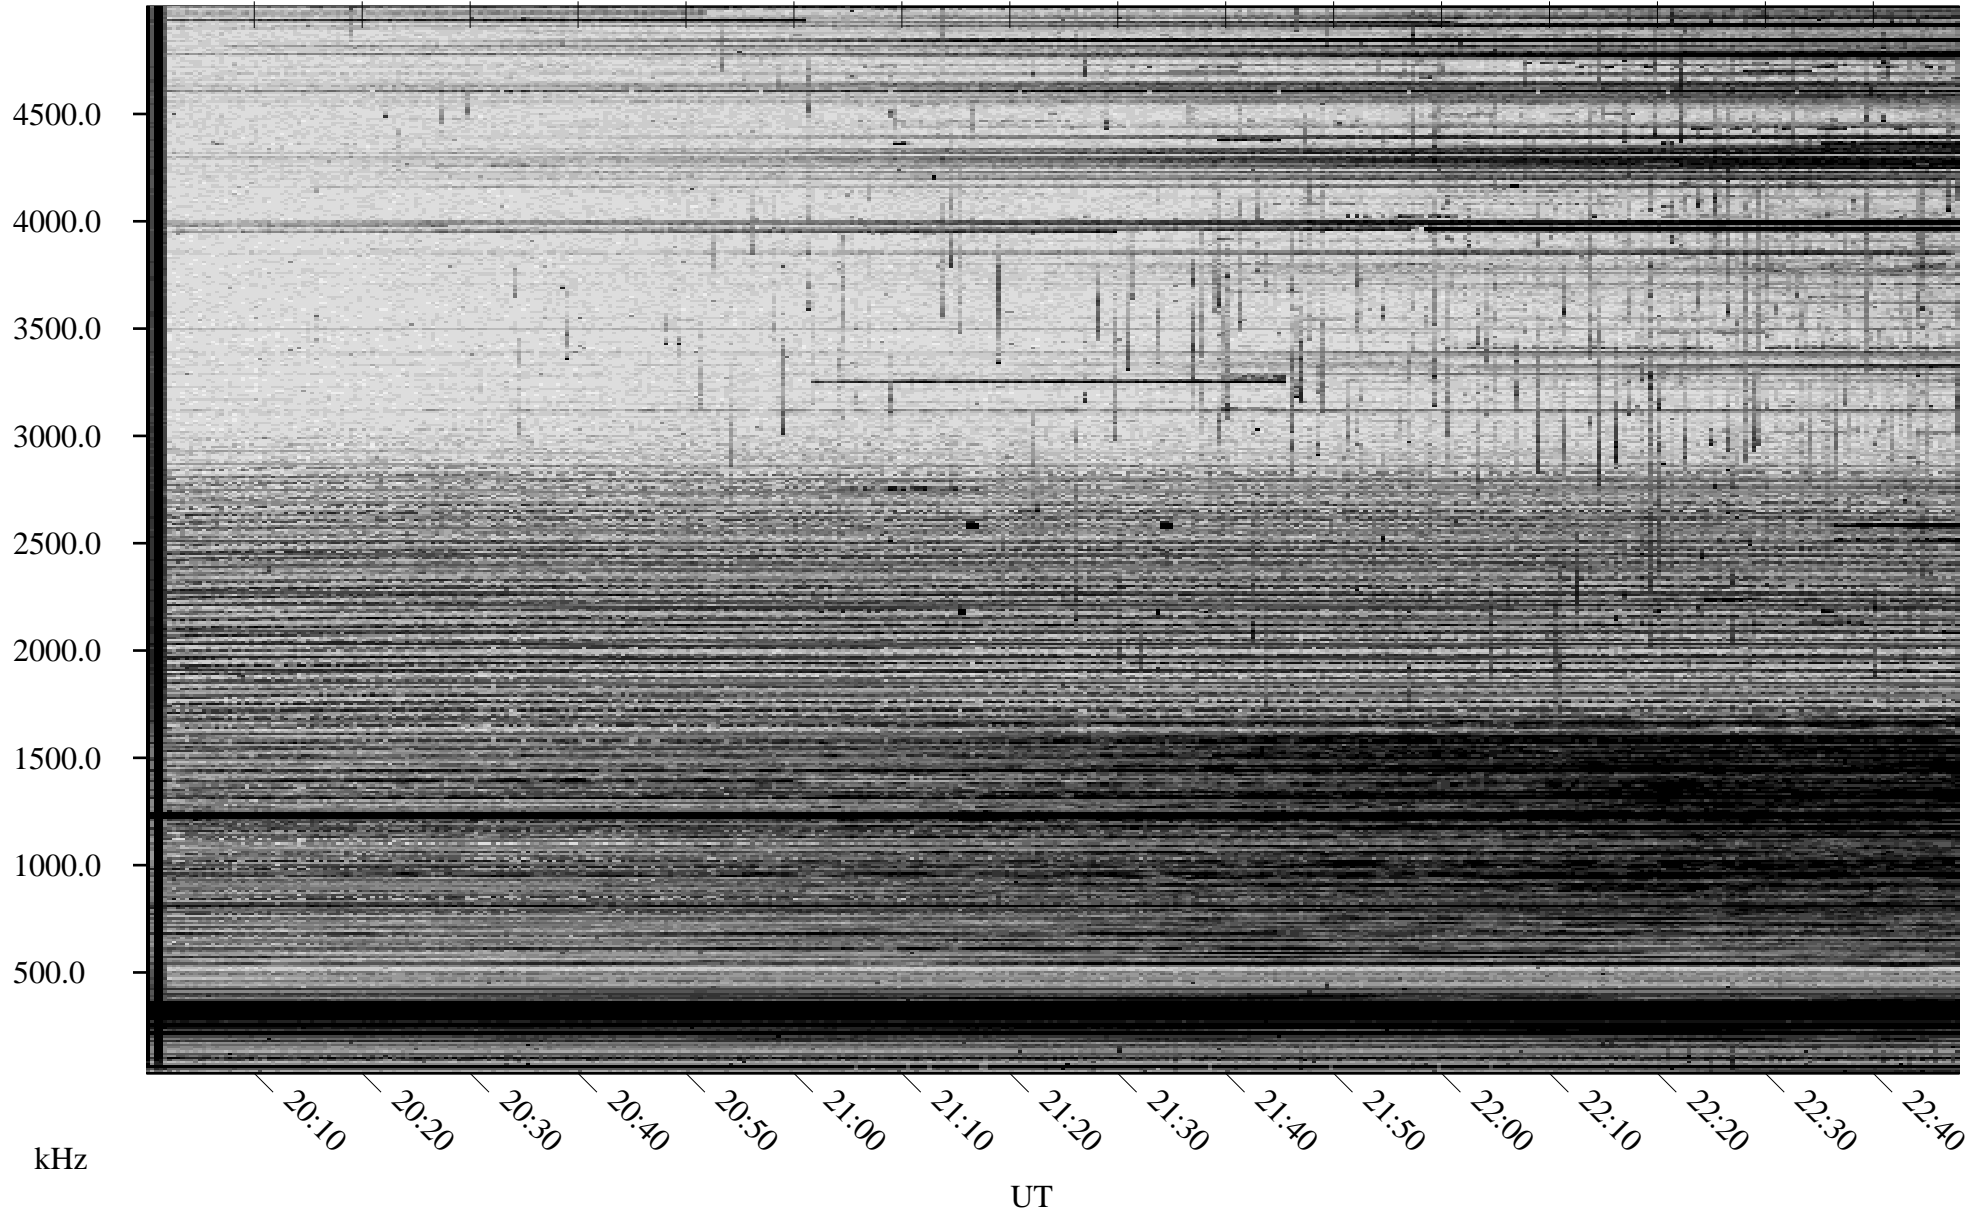

10/16/2005 Churchill, Manitoba

Linear Scale Black = 161 White = 15

ch05289l.r00m max_12

Page 1

10/16/2005 Churchill, Manitoba

Linear Scale Black = 161 White = 15

ch05289l.r00m max_12

Page 2

10/17/2005 Churchill, Manitoba

Linear Scale Black = 161 White = 15

ch05289l.r00m max_12

Page 3

10/17/2005 Churchill, Manitoba

Linear Scale Black = 161 White = 15

ch05289l.r00m max_12

Page 4

10/17/2005 Churchill, Manitoba

Linear Scale Black = 161 White = 15

ch05289l.r00m max_12

Page 5

10/17/2005 Churchill, Manitoba

Linear Scale Black = 161 White = 15

ch05289l.r00m max_12

Page 6

10/17/2005 Churchill, Manitoba

Linear Scale Black = 161 White = 15

ch05289l.r00m max_12

Page 7

10/17/2005 Churchill, Manitoba

Linear Scale Black = 161 White = 15

ch05289l.r00m max_12