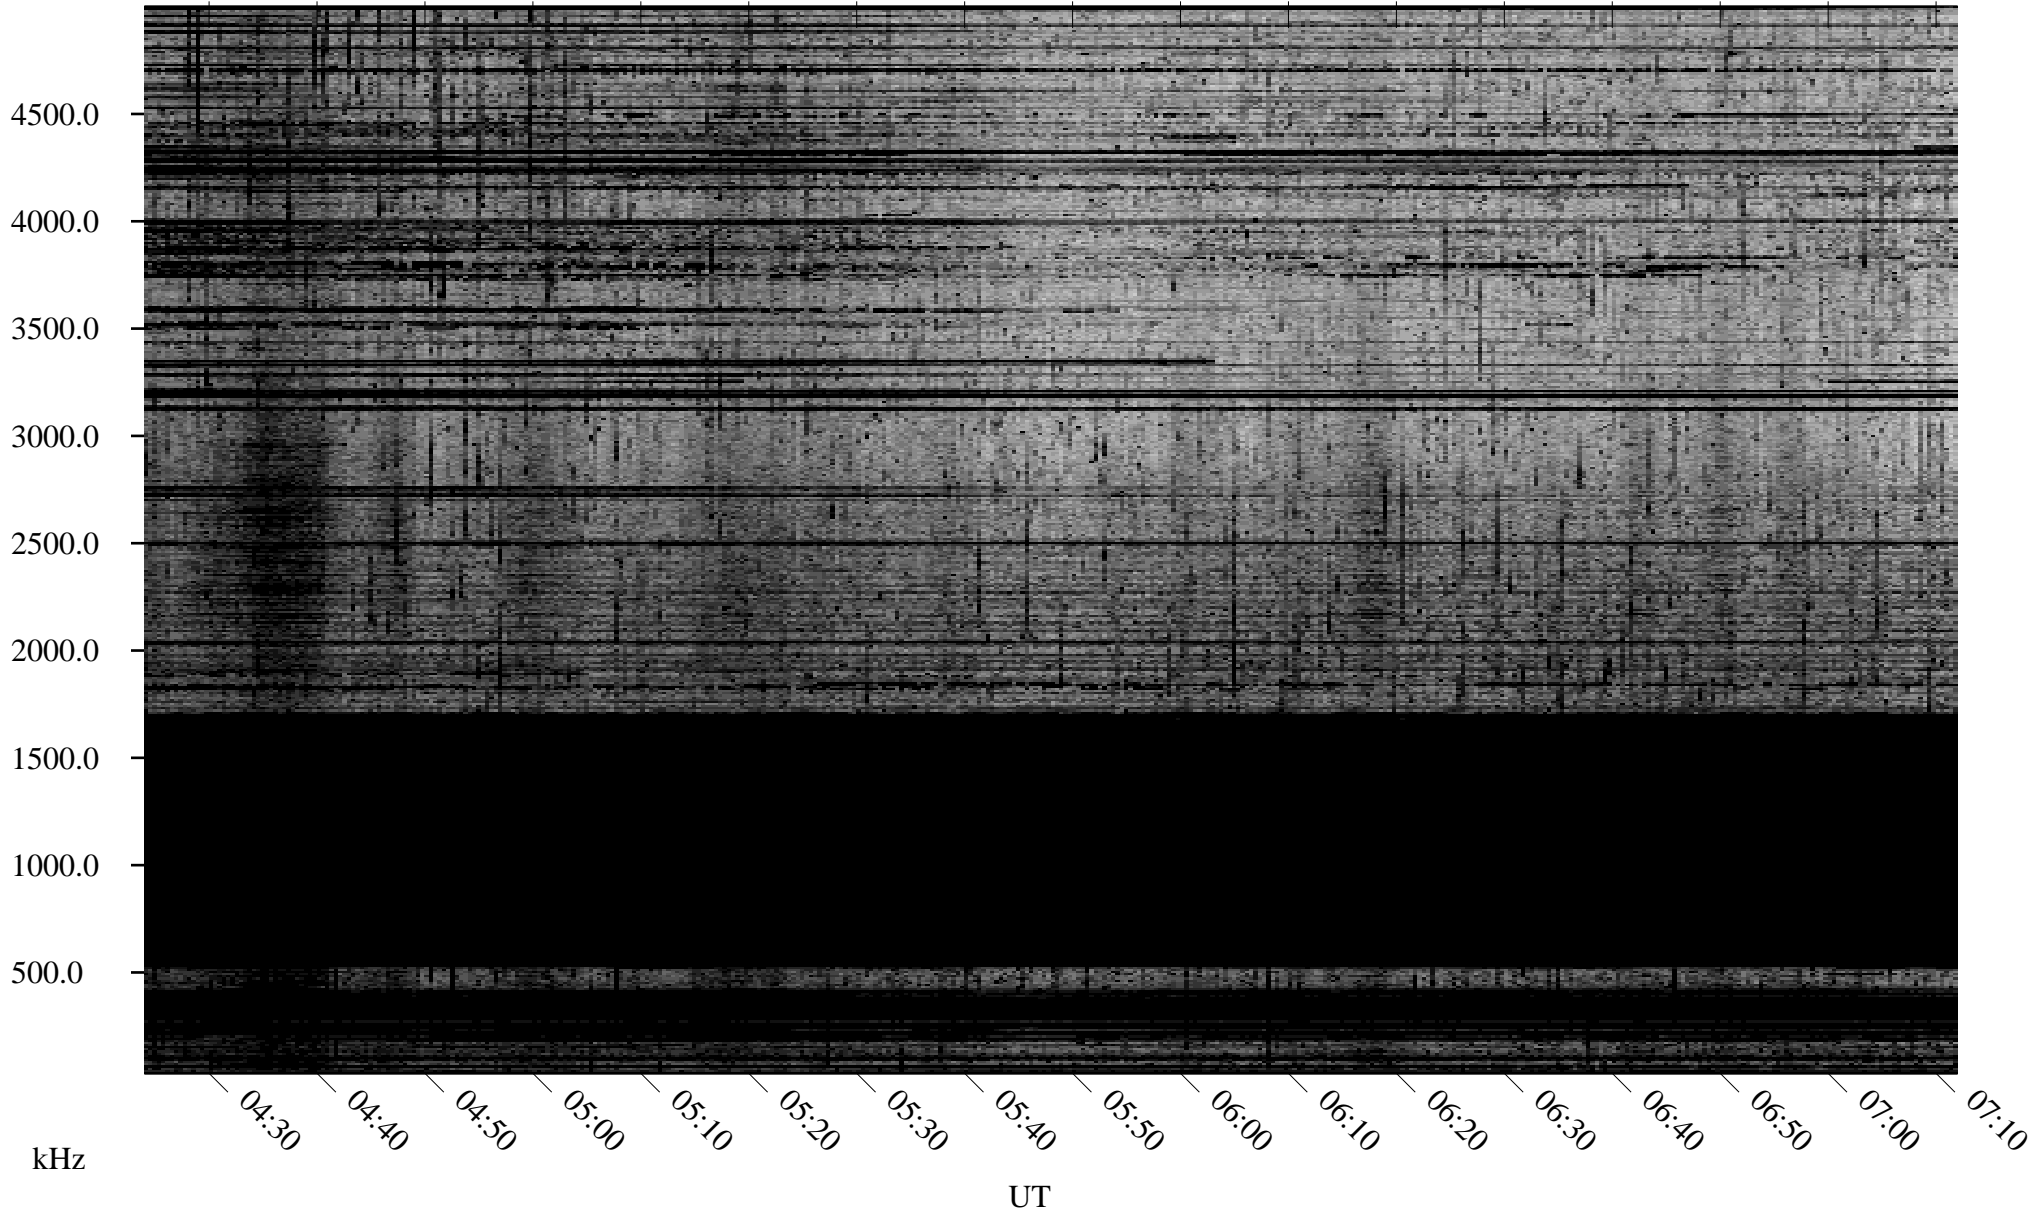

10/16/2005 Churchill, Manitoba

Linear Scale Black = 161 White = 15

ch05289l.r00m max_12

Page 1

10/16/2005 Churchill, Manitoba

Linear Scale Black = 161 White = 15

ch05289l.r00m max_12

Page 2

10/17/2005 Churchill, Manitoba

Linear Scale Black = 161 White = 15

ch05289l.r00m max_12

Page 3

10/17/2005 Churchill, Manitoba

Linear Scale Black = 161 White = 15

ch05289l.r00m max_12

Page 4

10/17/2005 Churchill, Manitoba

Linear Scale Black = 161 White = 15

ch05289l.r00m max_12

Page 5

10/17/2005 Churchill, Manitoba

Linear Scale Black = 161 White = 15

ch05289l.r00m max_12

Page 6

10/17/2005 Churchill, Manitoba

Linear Scale Black = 161 White = 15

ch05289l.r00m max_12

Page 7

10/17/2005 Churchill, Manitoba

Linear Scale Black = 161 White = 15

ch05289l.r00m max_12