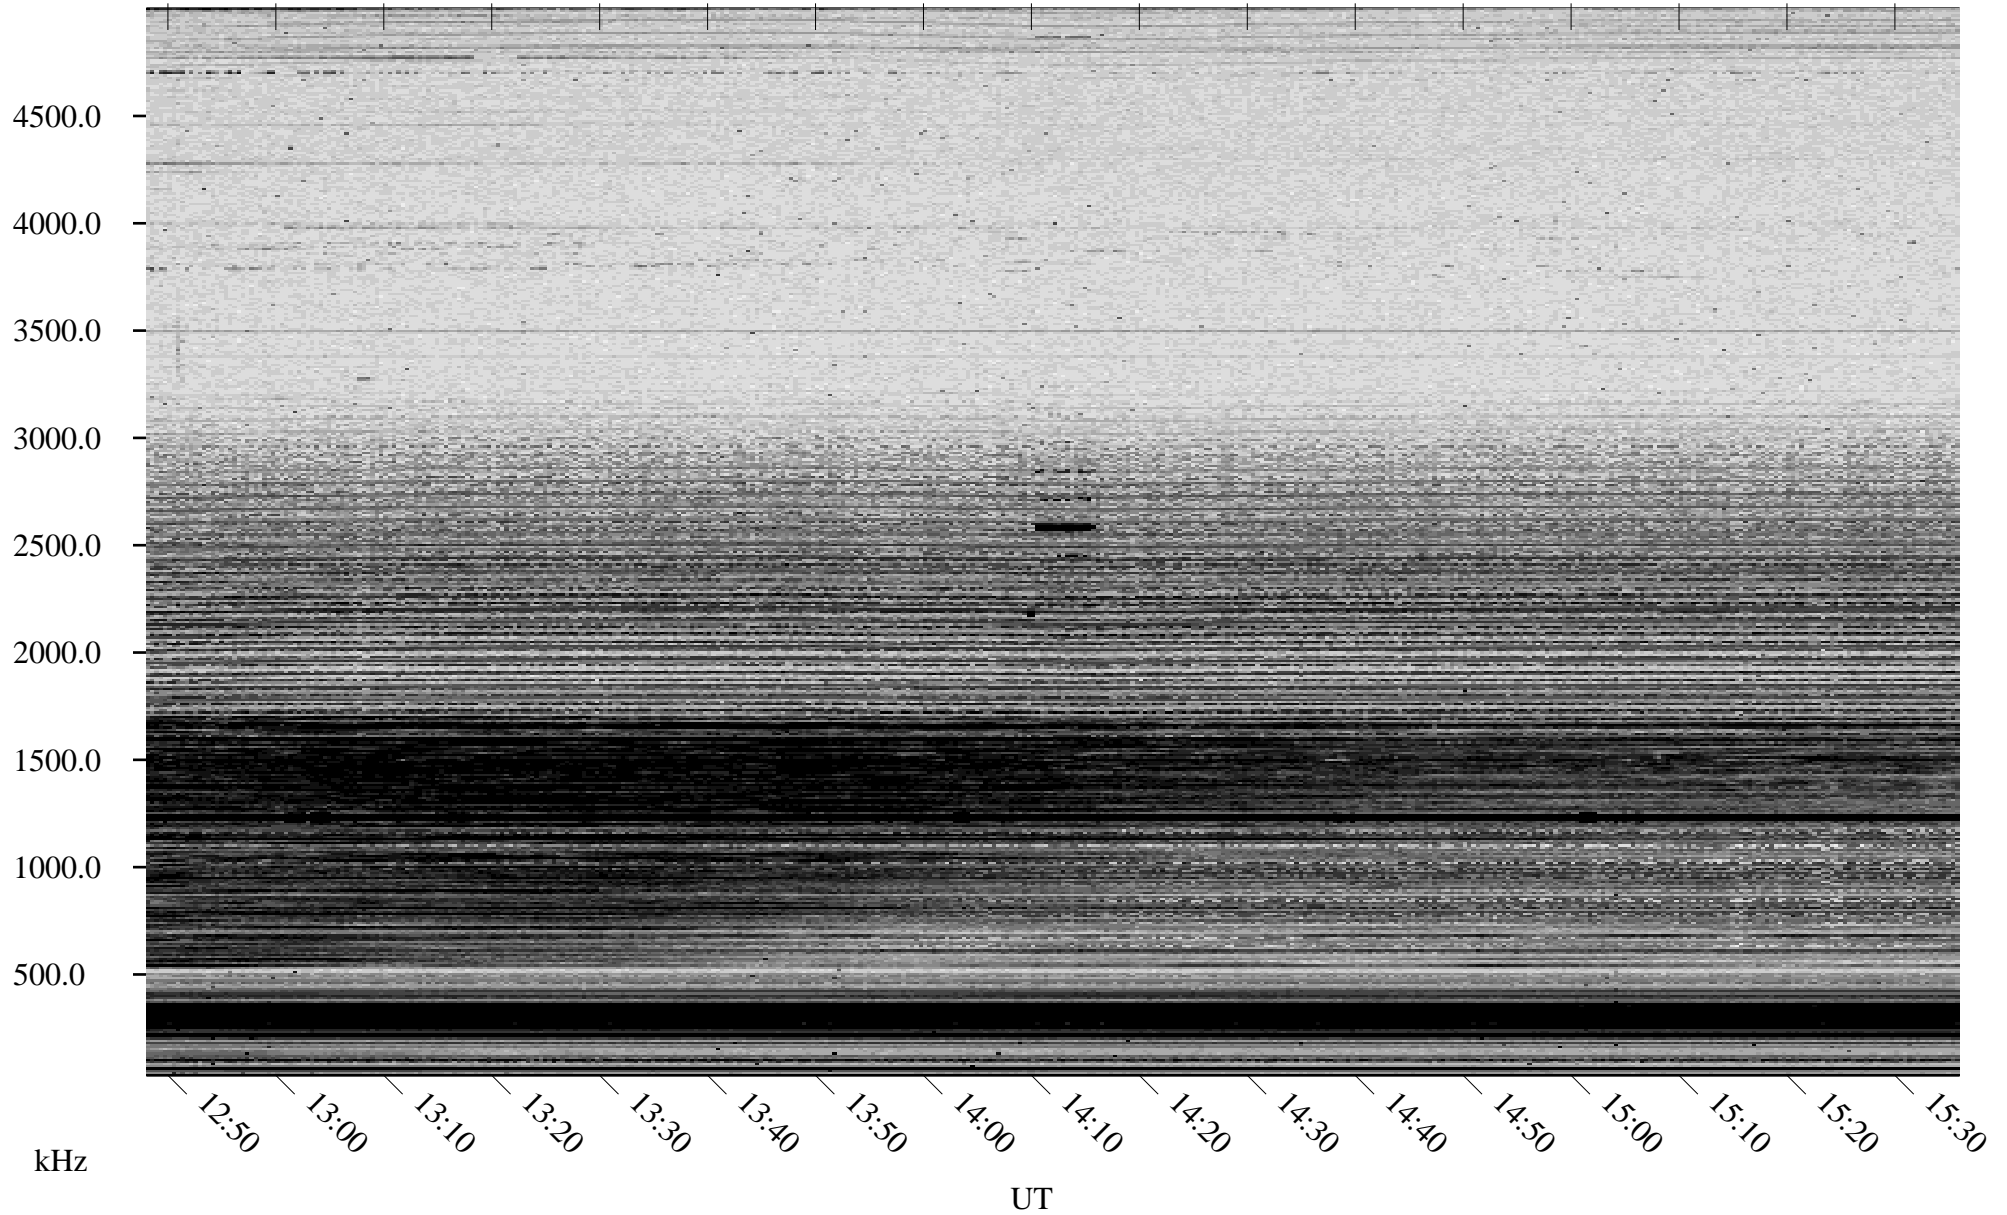

10/17/2005 Churchill, Manitoba

Linear Scale Black = 161 White = 15

ch05290l.r00m max_12

Page 1

10/17/2005 Churchill, Manitoba

Linear Scale Black = 161 White = 15

ch05290l.r00m max_12

Page 2

10/18/2005 Churchill, Manitoba

Linear Scale Black = 161 White = 15

ch05290l.r00m max_12

Page 3

10/18/2005 Churchill, Manitoba

Linear Scale Black = 161 White = 15

ch05290l.r00m max_12

Page 4

10/18/2005 Churchill, Manitoba

Linear Scale Black = 161 White = 15

ch05290l.r00m max_12

Page 5

10/18/2005 Churchill, Manitoba

Linear Scale Black = 161 White = 15

ch05290l.r00m max_12

Page 6

10/18/2005 Churchill, Manitoba

Linear Scale Black = 161 White = 15

ch05290l.r00m max_12

Page 7

10/18/2005 Churchill, Manitoba

Linear Scale Black = 161 White = 15

ch05290l.r00m max_12

Page 8