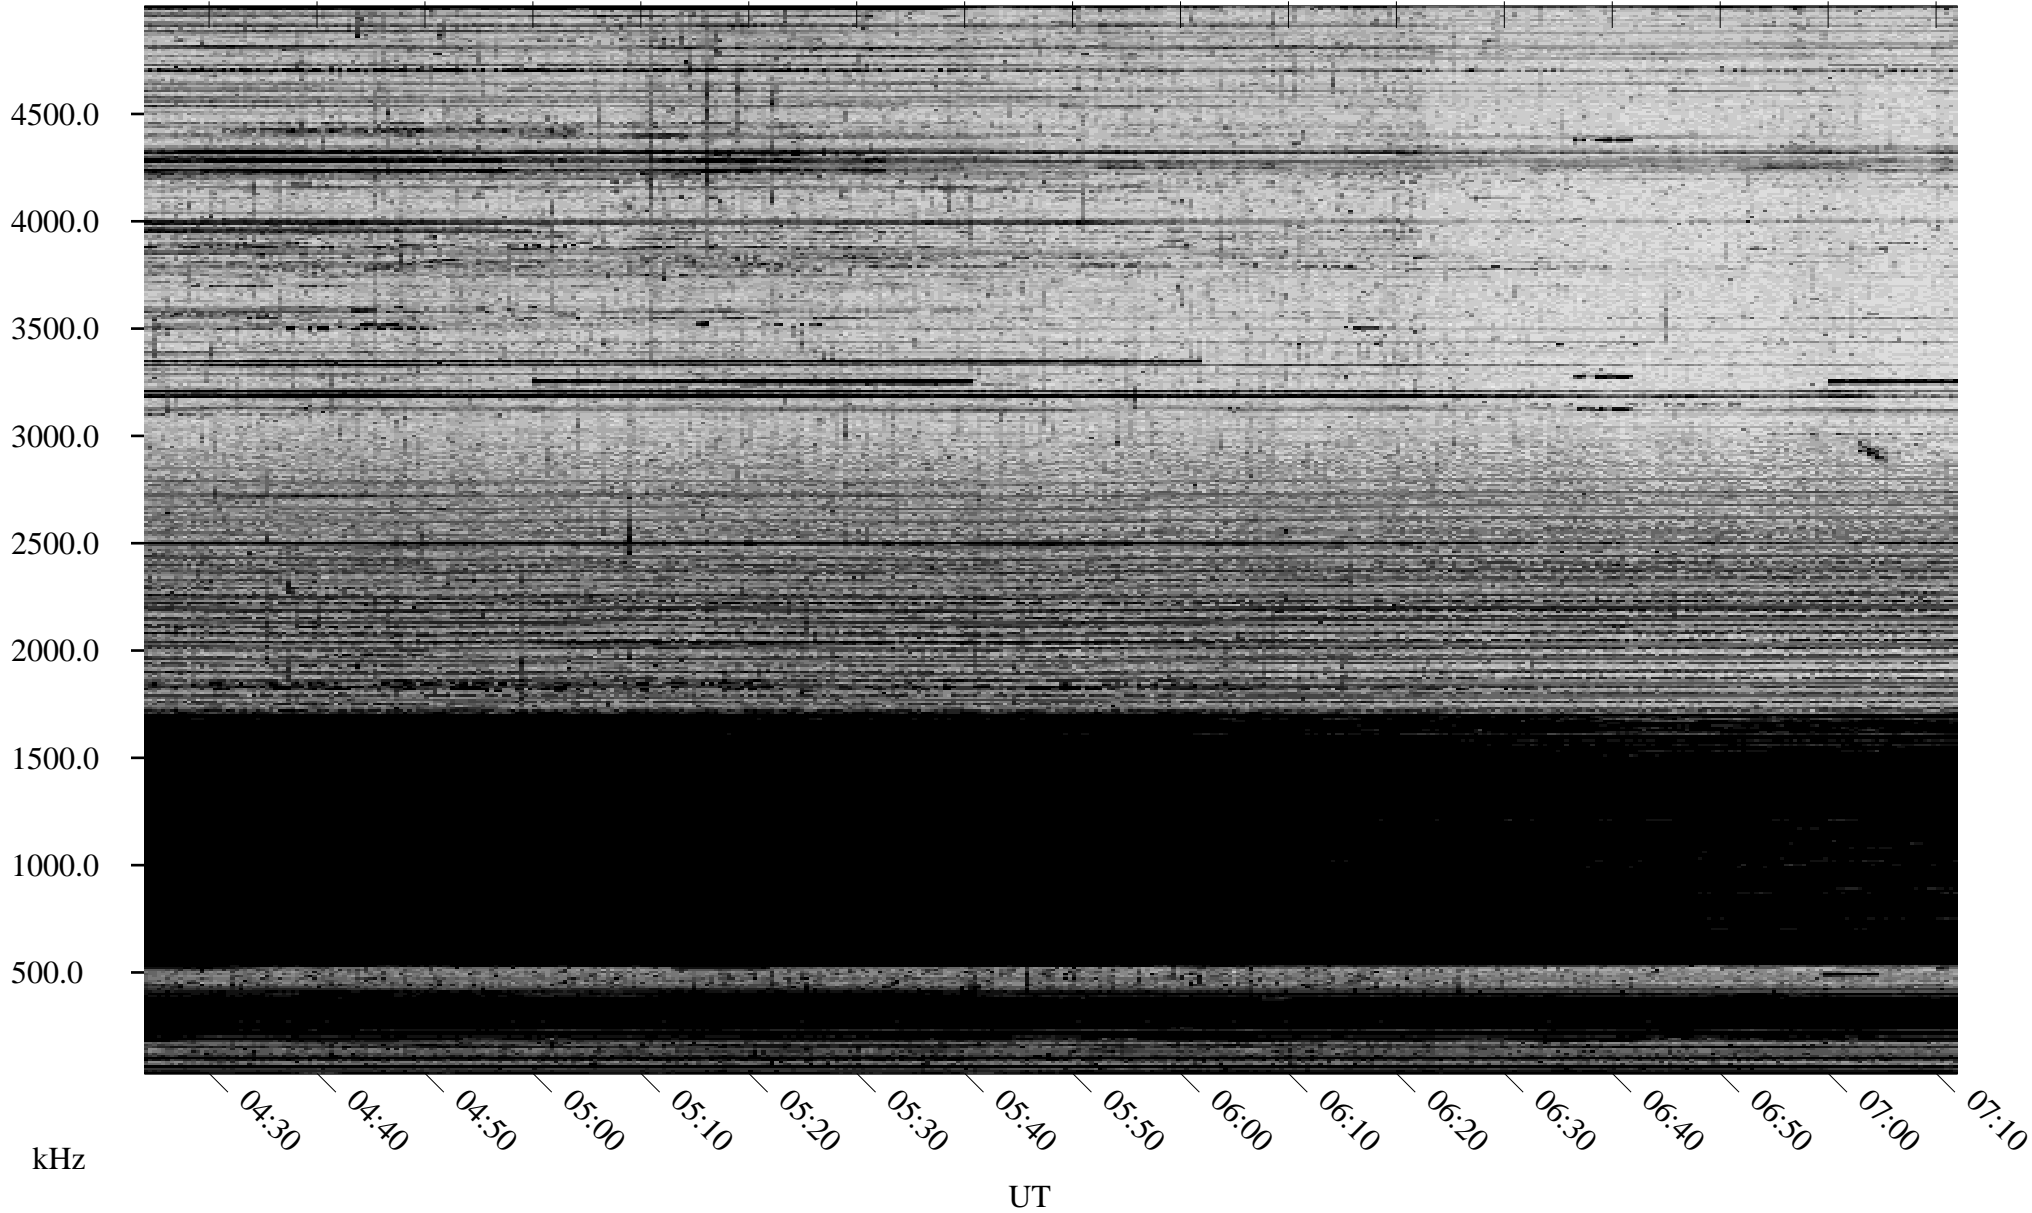

10/17/2005 Churchill, Manitoba

Linear Scale Black = 161 White = 15

ch05290l.r00m max_12

Page 1

10/17/2005 Churchill, Manitoba

Linear Scale Black = 161 White = 15

ch05290l.r00m max_12

Page 2

10/18/2005 Churchill, Manitoba

Linear Scale Black = 161 White = 15

ch05290l.r00m max_12

Page 3

10/18/2005 Churchill, Manitoba

Linear Scale Black = 161 White = 15

ch05290l.r00m max_12

Page 4

10/18/2005 Churchill, Manitoba

Linear Scale Black = 161 White = 15

ch05290l.r00m max_12

Page 5

10/18/2005 Churchill, Manitoba

Linear Scale Black = 161 White = 15

ch05290l.r00m max_12

Page 6

10/18/2005 Churchill, Manitoba

Linear Scale Black = 161 White = 15

ch05290l.r00m max_12

Page 7

10/18/2005 Churchill, Manitoba

Linear Scale Black = 161 White = 15

ch05290l.r00m max_12

Page 8