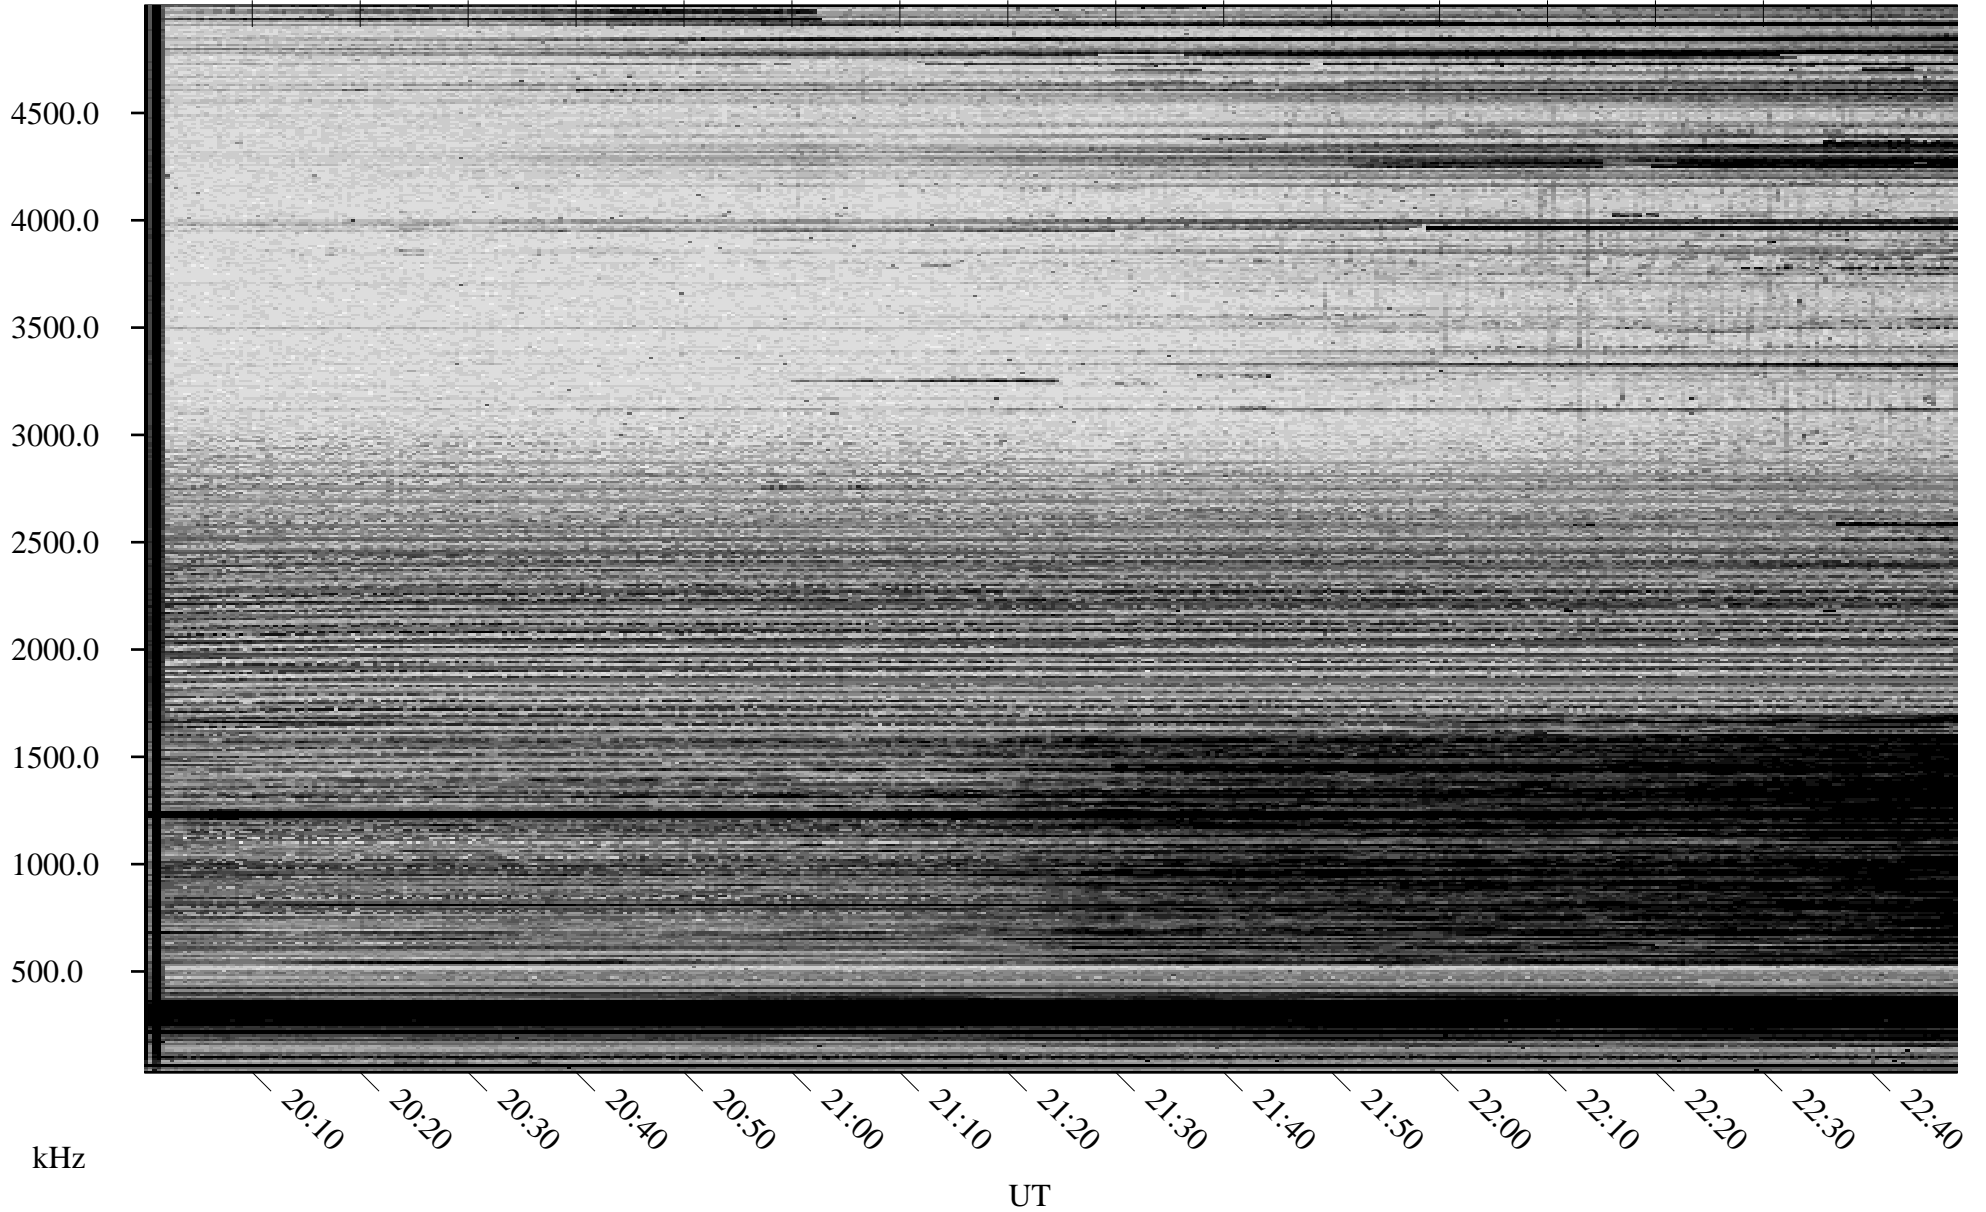

10/17/2005 Churchill, Manitoba

Linear Scale Black = 161 White = 15

ch05290l.r00m max_12

Page 1

10/17/2005 Churchill, Manitoba

Linear Scale Black = 161 White = 15

ch05290l.r00m max_12

Page 2

10/18/2005 Churchill, Manitoba

Linear Scale Black = 161 White = 15

ch05290l.r00m max_12

Page 3

10/18/2005 Churchill, Manitoba

Linear Scale Black = 161 White = 15

ch05290l.r00m max_12

Page 4

10/18/2005 Churchill, Manitoba

Linear Scale Black = 161 White = 15

ch05290l.r00m max_12

Page 5

10/18/2005 Churchill, Manitoba

Linear Scale Black = 161 White = 15

ch05290l.r00m max_12

Page 6

10/18/2005 Churchill, Manitoba

Linear Scale Black = 161 White = 15

ch05290l.r00m max_12

Page 7

10/18/2005 Churchill, Manitoba

Linear Scale Black = 161 White = 15

ch05290l.r00m max_12

Page 8