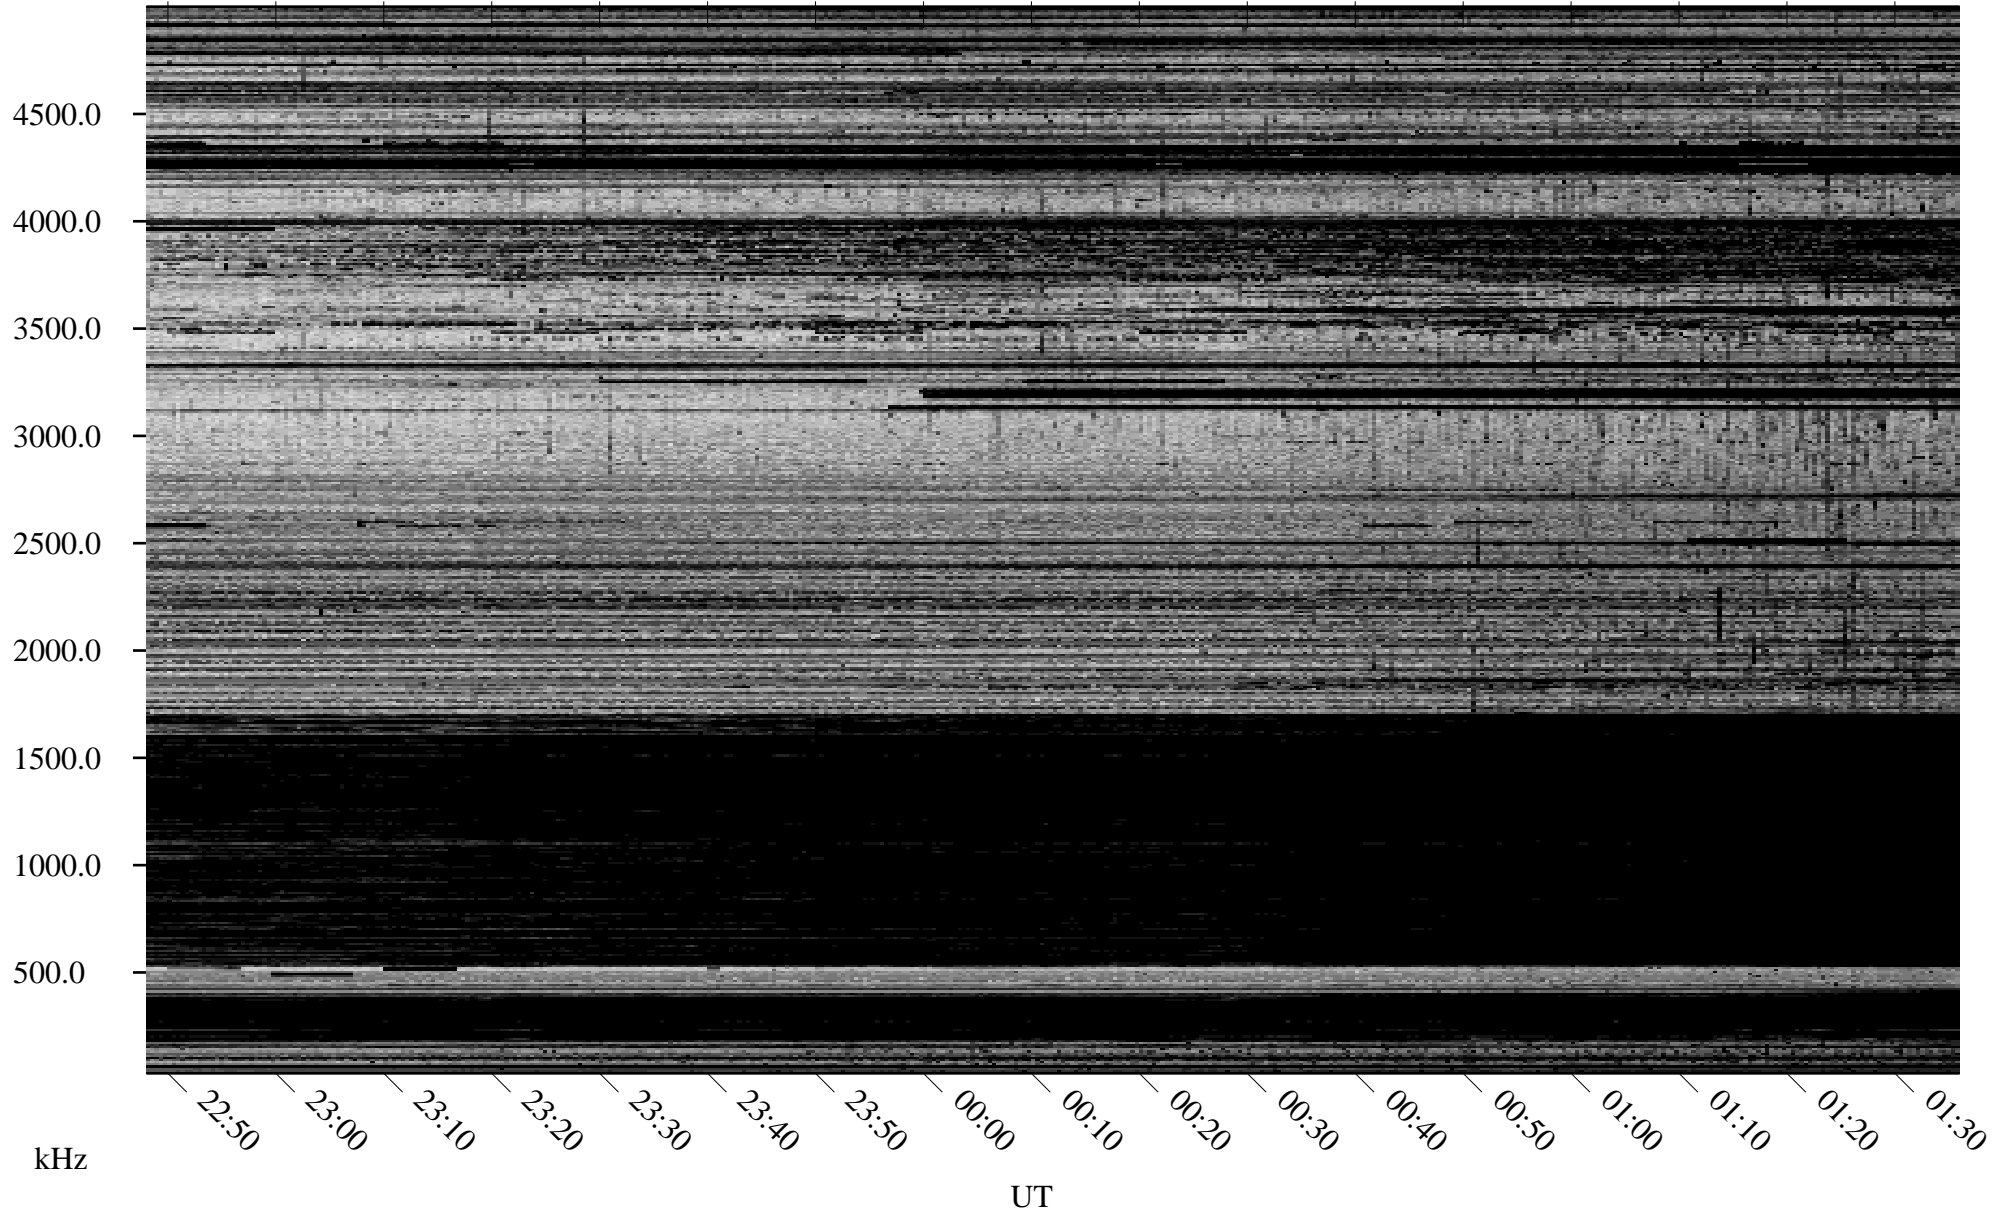

10/17/2005 Churchill, Manitoba

Linear Scale Black = 161 White = 15

ch05290l.r00m max_12

Page 1

10/17/2005 Churchill, Manitoba

Linear Scale Black = 161 White = 15

ch05290l.r00m max_12

Page 2

10/18/2005 Churchill, Manitoba

Linear Scale Black = 161 White = 15

ch05290l.r00m max_12

Page 3

10/18/2005 Churchill, Manitoba

Linear Scale Black = 161 White = 15

ch05290l.r00m max_12

Page 4

10/18/2005 Churchill, Manitoba

Linear Scale Black = 161 White = 15

ch05290l.r00m max_12

Page 5

10/18/2005 Churchill, Manitoba

Linear Scale Black = 161 White = 15

ch05290l.r00m max_12

Page 6

10/18/2005 Churchill, Manitoba

Linear Scale Black = 161 White = 15

ch05290l.r00m max_12

Page 7

10/18/2005 Churchill, Manitoba

Linear Scale Black = 161 White = 15

ch05290l.r00m max_12

Page 8