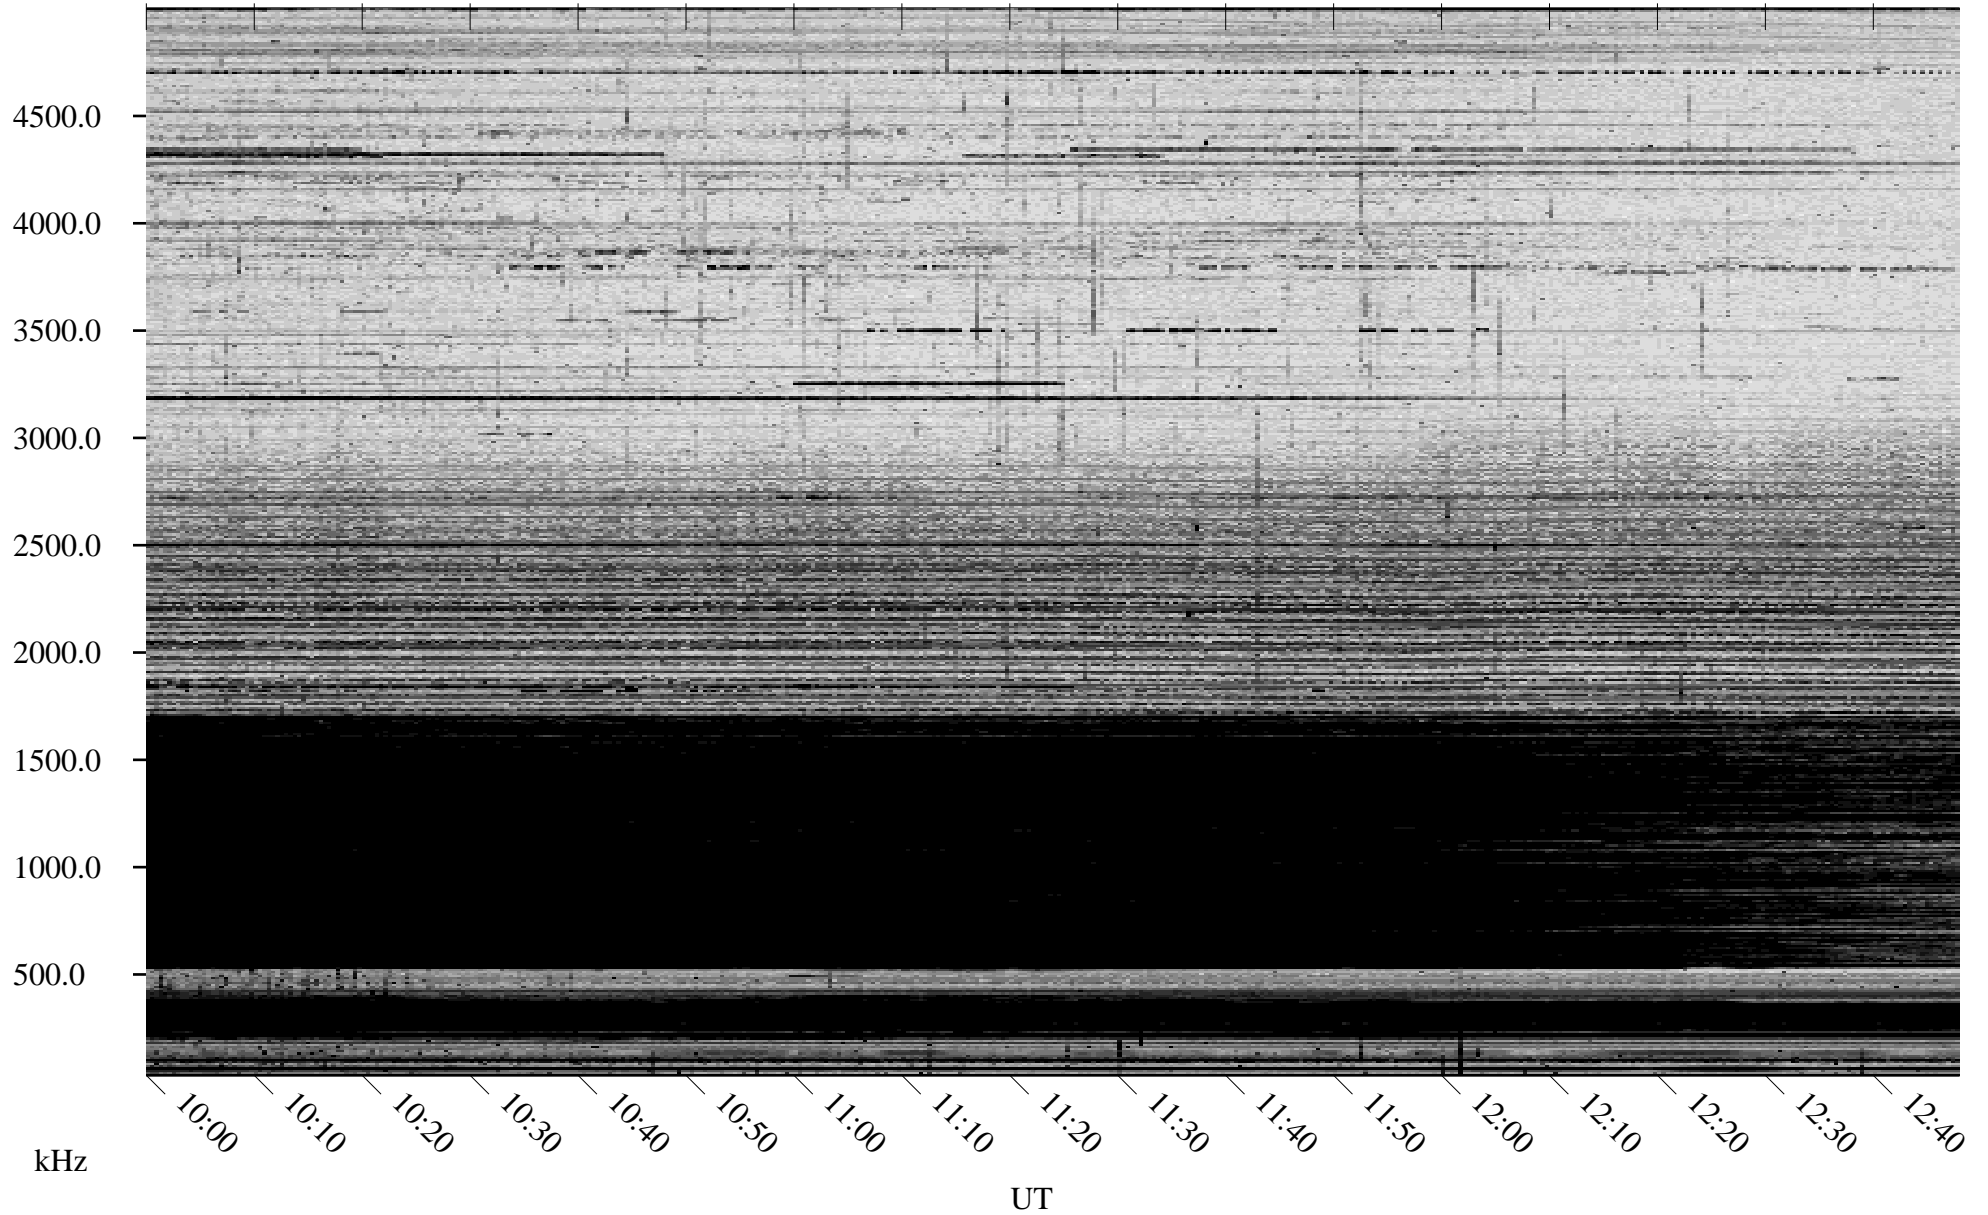

10/17/2005 Churchill, Manitoba

Linear Scale Black = 161 White = 15

ch05290l.r00m max_12

Page 1

10/17/2005 Churchill, Manitoba

Linear Scale Black = 161 White = 15

ch05290l.r00m max_12

Page 2

10/18/2005 Churchill, Manitoba

Linear Scale Black = 161 White = 15

ch05290l.r00m max_12

Page 3

10/18/2005 Churchill, Manitoba

Linear Scale Black = 161 White = 15

ch05290l.r00m max_12

Page 4

10/18/2005 Churchill, Manitoba

Linear Scale Black = 161 White = 15

ch05290l.r00m max_12

Page 5

10/18/2005 Churchill, Manitoba

Linear Scale Black = 161 White = 15

ch05290l.r00m max_12

Page 6

10/18/2005 Churchill, Manitoba

Linear Scale Black = 161 White = 15

ch05290l.r00m max_12

Page 7

10/18/2005 Churchill, Manitoba

Linear Scale Black = 161 White = 15

ch05290l.r00m max_12

Page 8