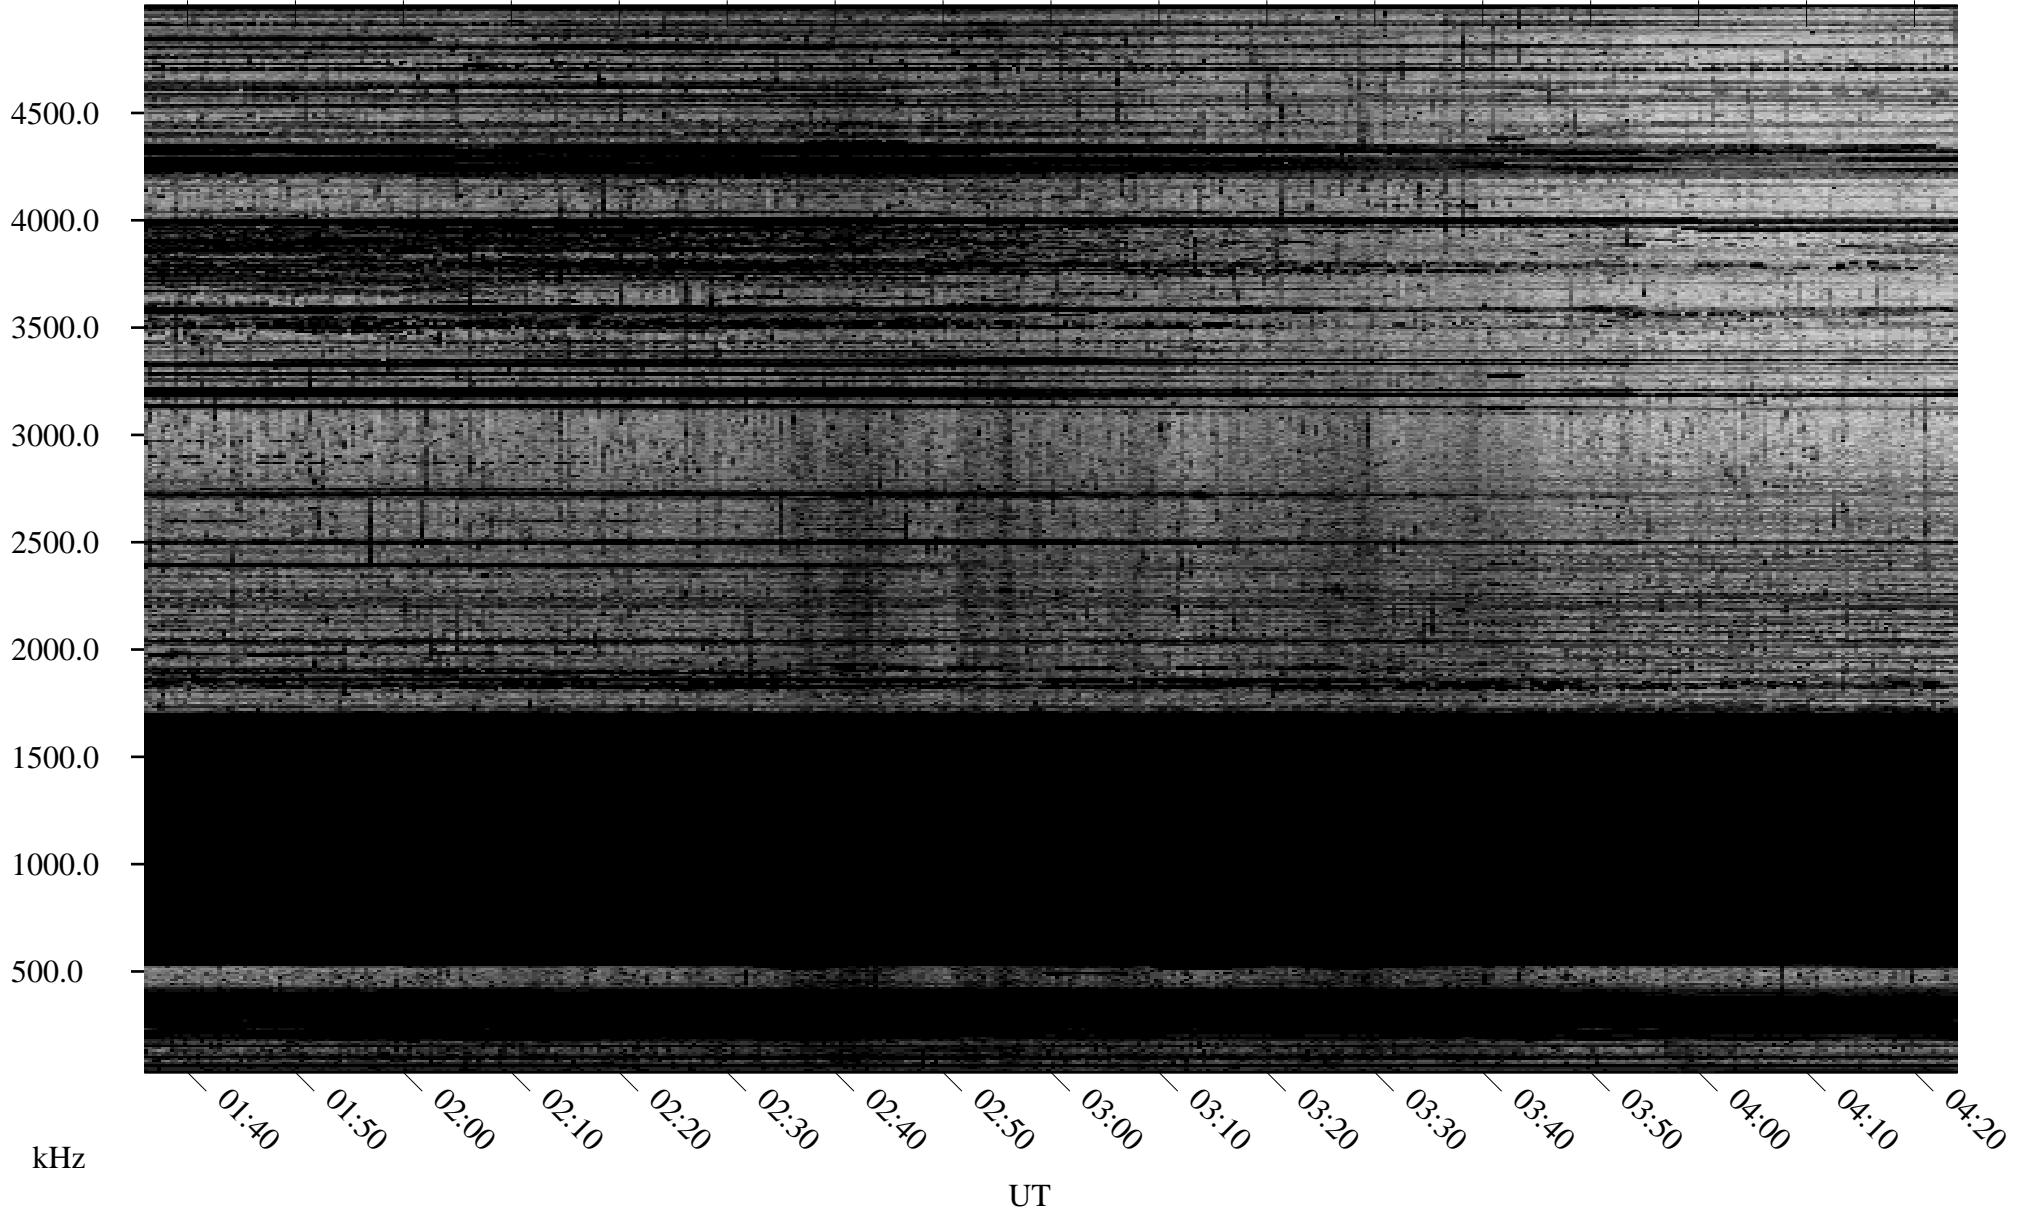

10/17/2005 Churchill, Manitoba

Linear Scale Black = 161 White = 15

ch05290l.r00m max_12

Page 1

10/17/2005 Churchill, Manitoba

Linear Scale Black = 161 White = 15

ch05290l.r00m max_12

Page 2

10/18/2005 Churchill, Manitoba

Linear Scale Black = 161 White = 15

ch05290l.r00m max_12

Page 3

10/18/2005 Churchill, Manitoba

Linear Scale Black = 161 White = 15

ch05290l.r00m max_12

Page 4

10/18/2005 Churchill, Manitoba

Linear Scale Black = 161 White = 15

ch05290l.r00m max_12

Page 5

10/18/2005 Churchill, Manitoba

Linear Scale Black = 161 White = 15

ch05290l.r00m max_12

Page 6

10/18/2005 Churchill, Manitoba

Linear Scale Black = 161 White = 15

ch05290l.r00m max_12

Page 7

10/18/2005 Churchill, Manitoba

Linear Scale Black = 161 White = 15

ch05290l.r00m max_12

Page 8