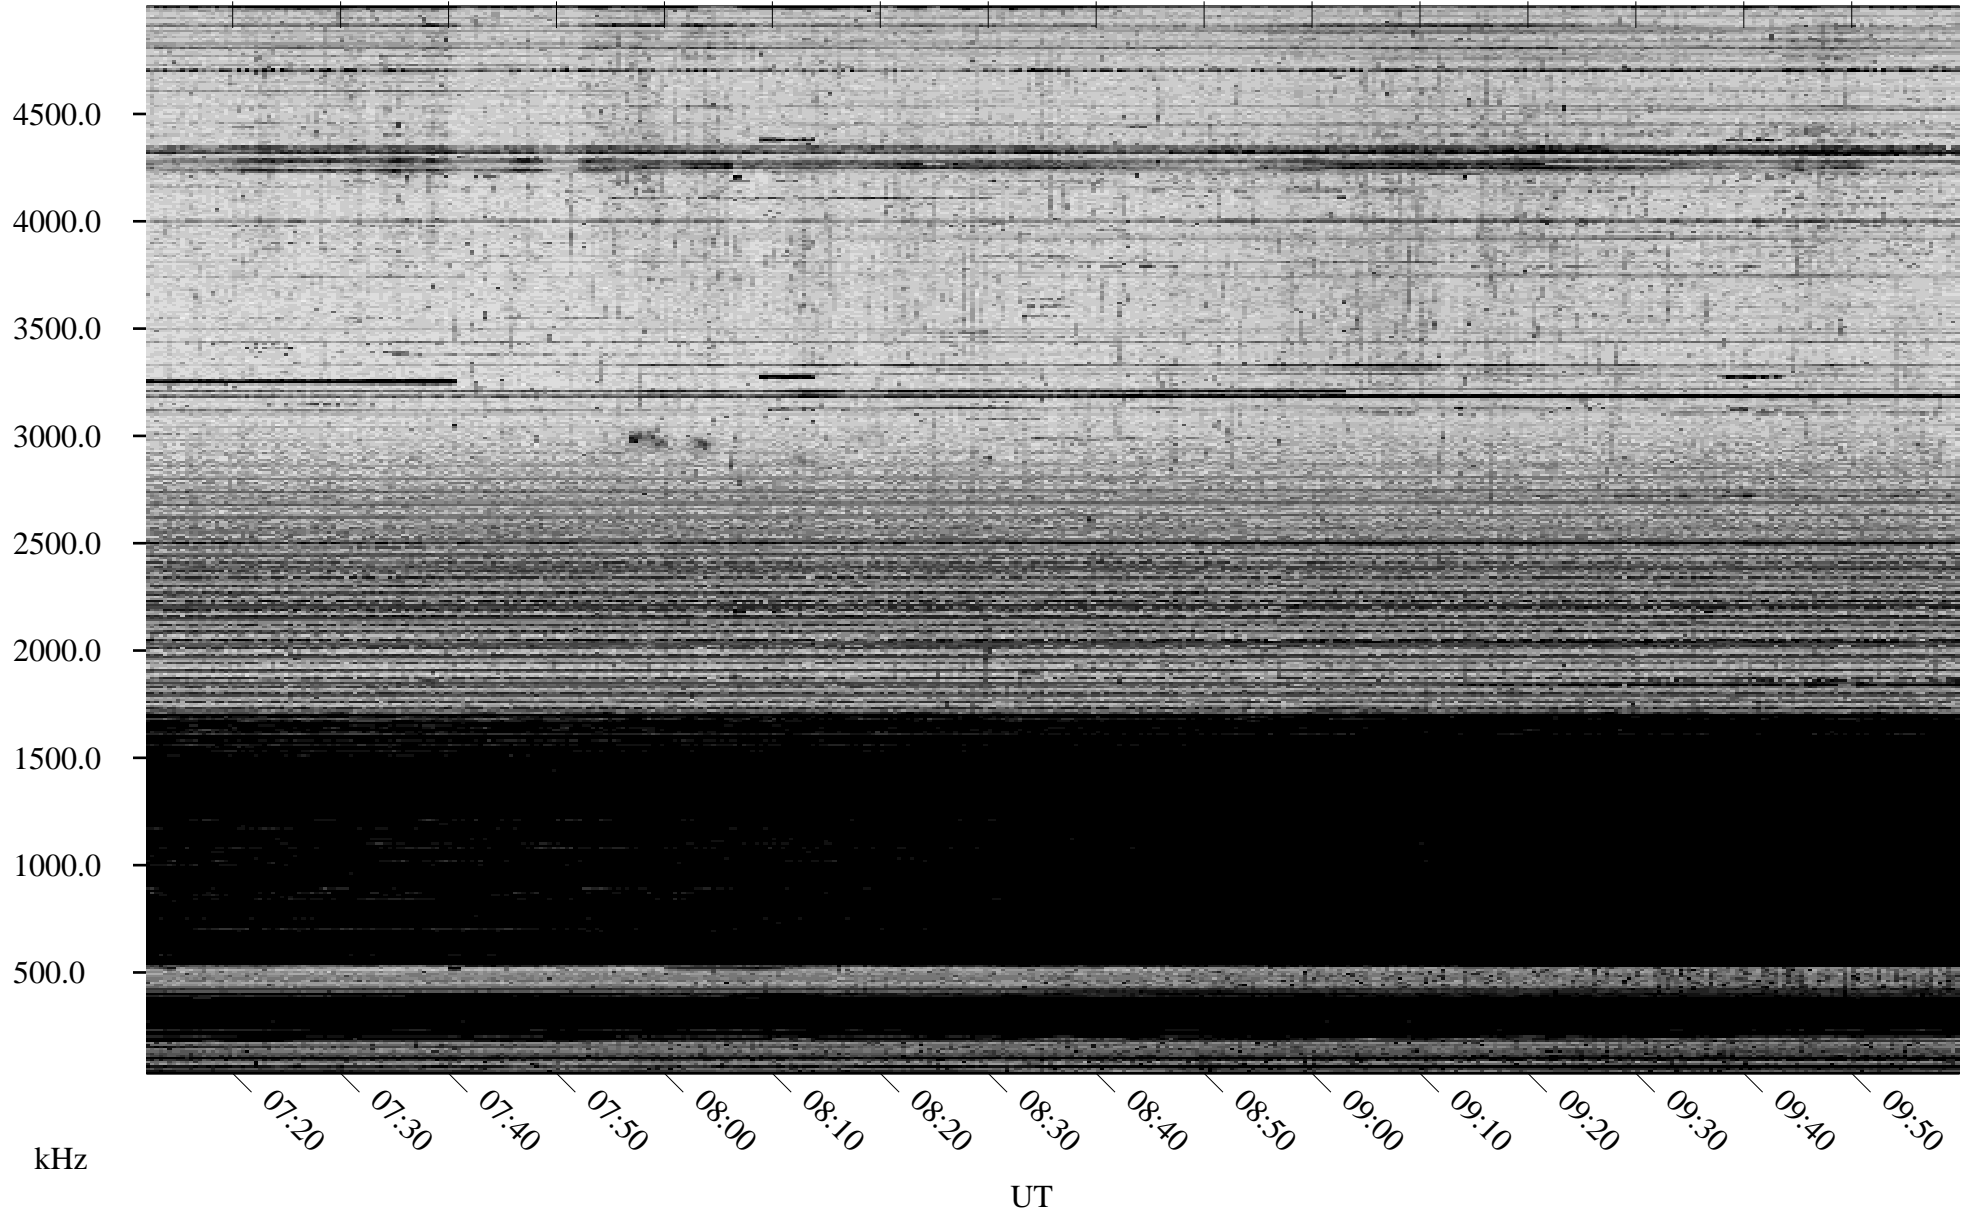

10/17/2005 Churchill, Manitoba

Linear Scale Black = 161 White = 15

ch05290l.r00m max_12

Page 1

10/17/2005 Churchill, Manitoba

Linear Scale Black = 161 White = 15

ch05290l.r00m max_12

Page 2

10/18/2005 Churchill, Manitoba

Linear Scale Black = 161 White = 15

ch05290l.r00m max_12

Page 3

10/18/2005 Churchill, Manitoba

Linear Scale Black = 161 White = 15

ch05290l.r00m max_12

Page 4

10/18/2005 Churchill, Manitoba

Linear Scale Black = 161 White = 15

ch05290l.r00m max_12

Page 5

10/18/2005 Churchill, Manitoba

Linear Scale Black = 161 White = 15

ch05290l.r00m max_12

Page 6

10/18/2005 Churchill, Manitoba

Linear Scale Black = 161 White = 15

ch05290l.r00m max_12

Page 7

10/18/2005 Churchill, Manitoba

Linear Scale Black = 161 White = 15

ch05290l.r00m max_12

Page 8