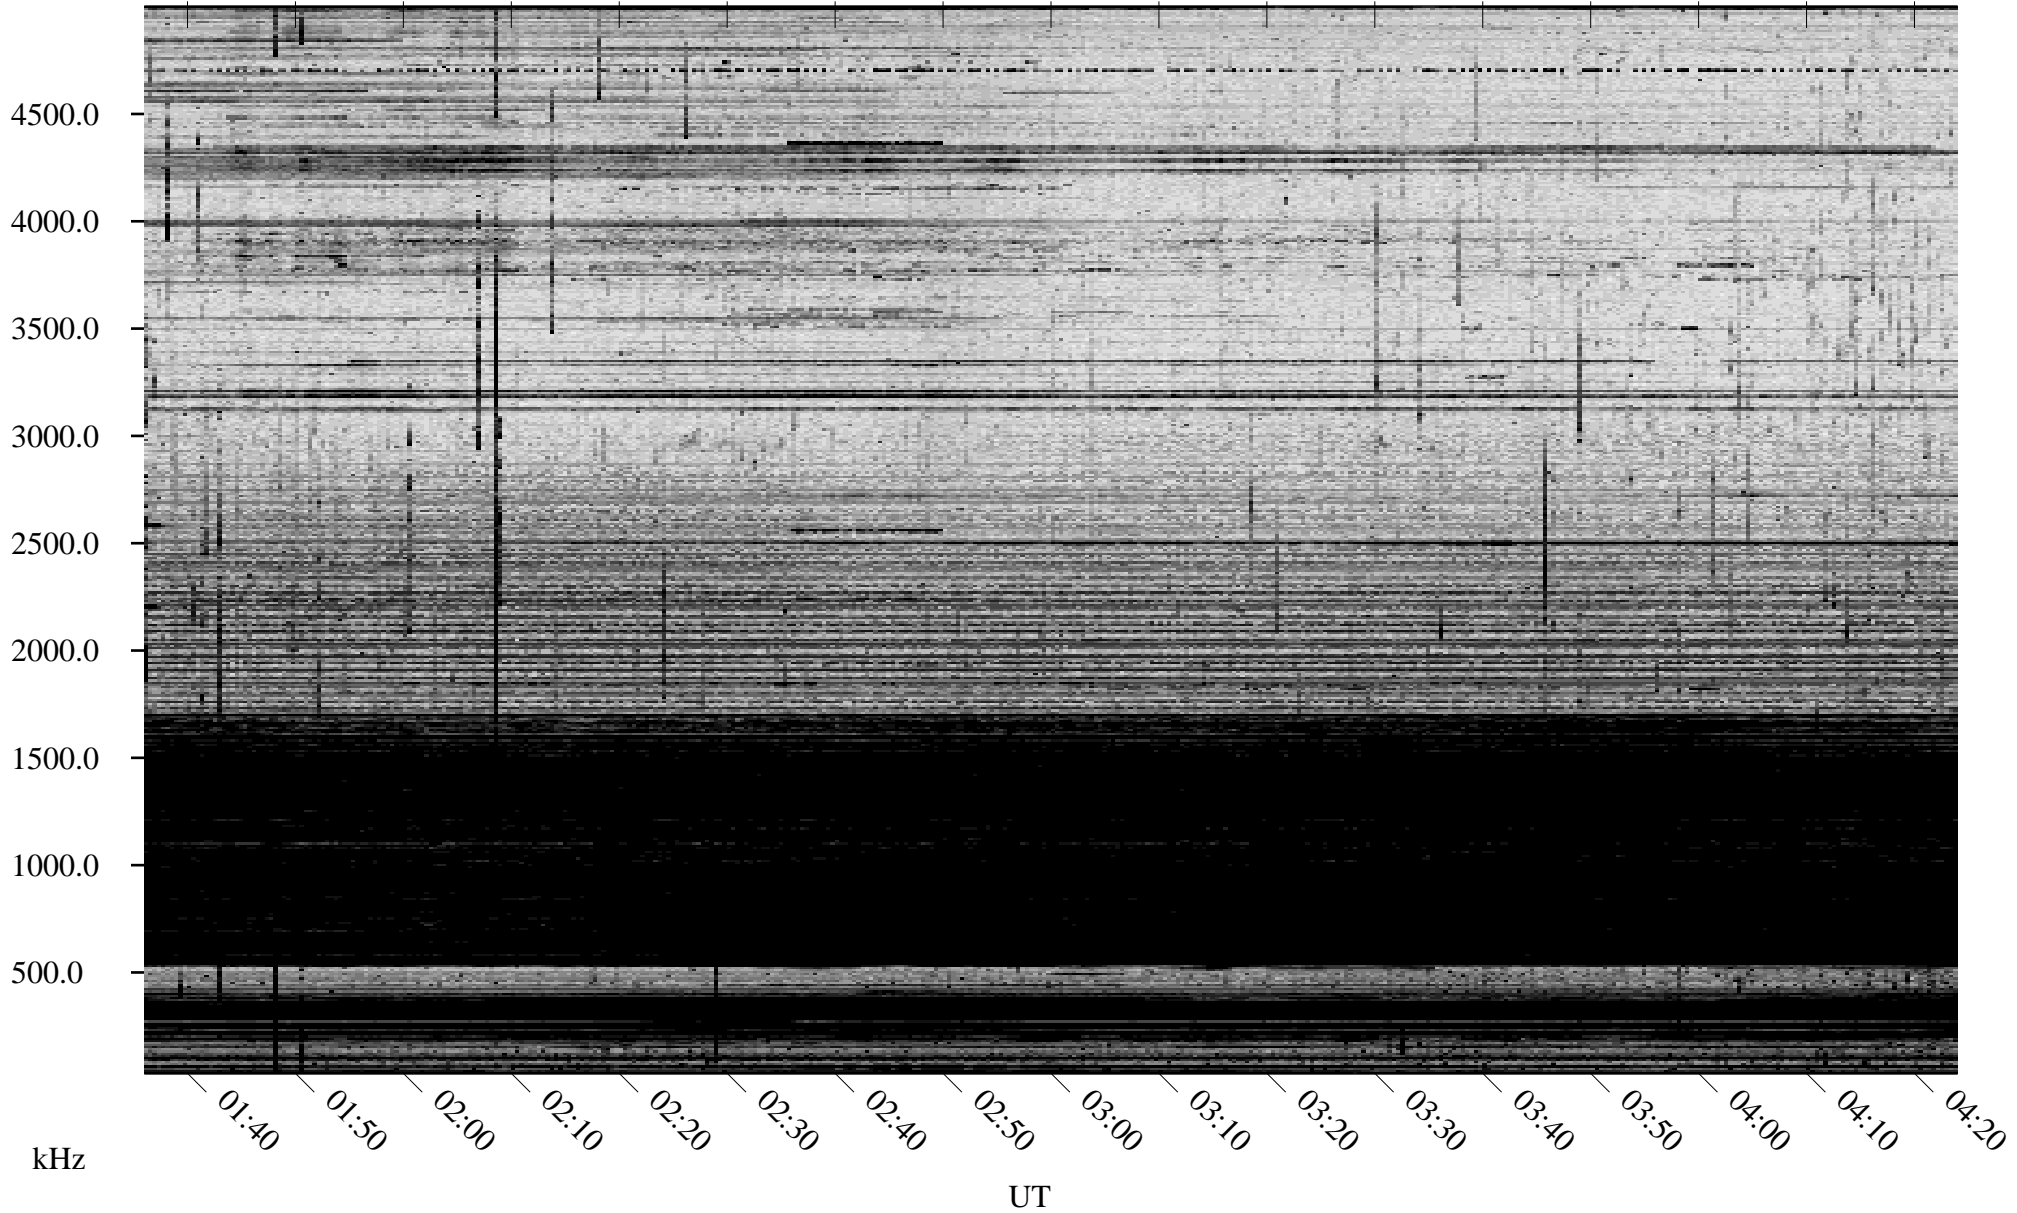

# 10/18/2005 Churchill, Manitoba

Linear Scale    Black = 161    White = 15

ch052911.r00m max\_12

Page 1

# 10/18/2005 Churchill, Manitoba

Linear Scale    Black = 161    White = 15

ch052911.r00m max\_12

Page 2

# 10/19/2005 Churchill, Manitoba

Linear Scale    Black = 161    White = 15

ch052911.r00m max\_12

Page 3

# 10/19/2005 Churchill, Manitoba

Linear Scale    Black = 161    White = 15

ch052911.r00m max\_12

Page 4