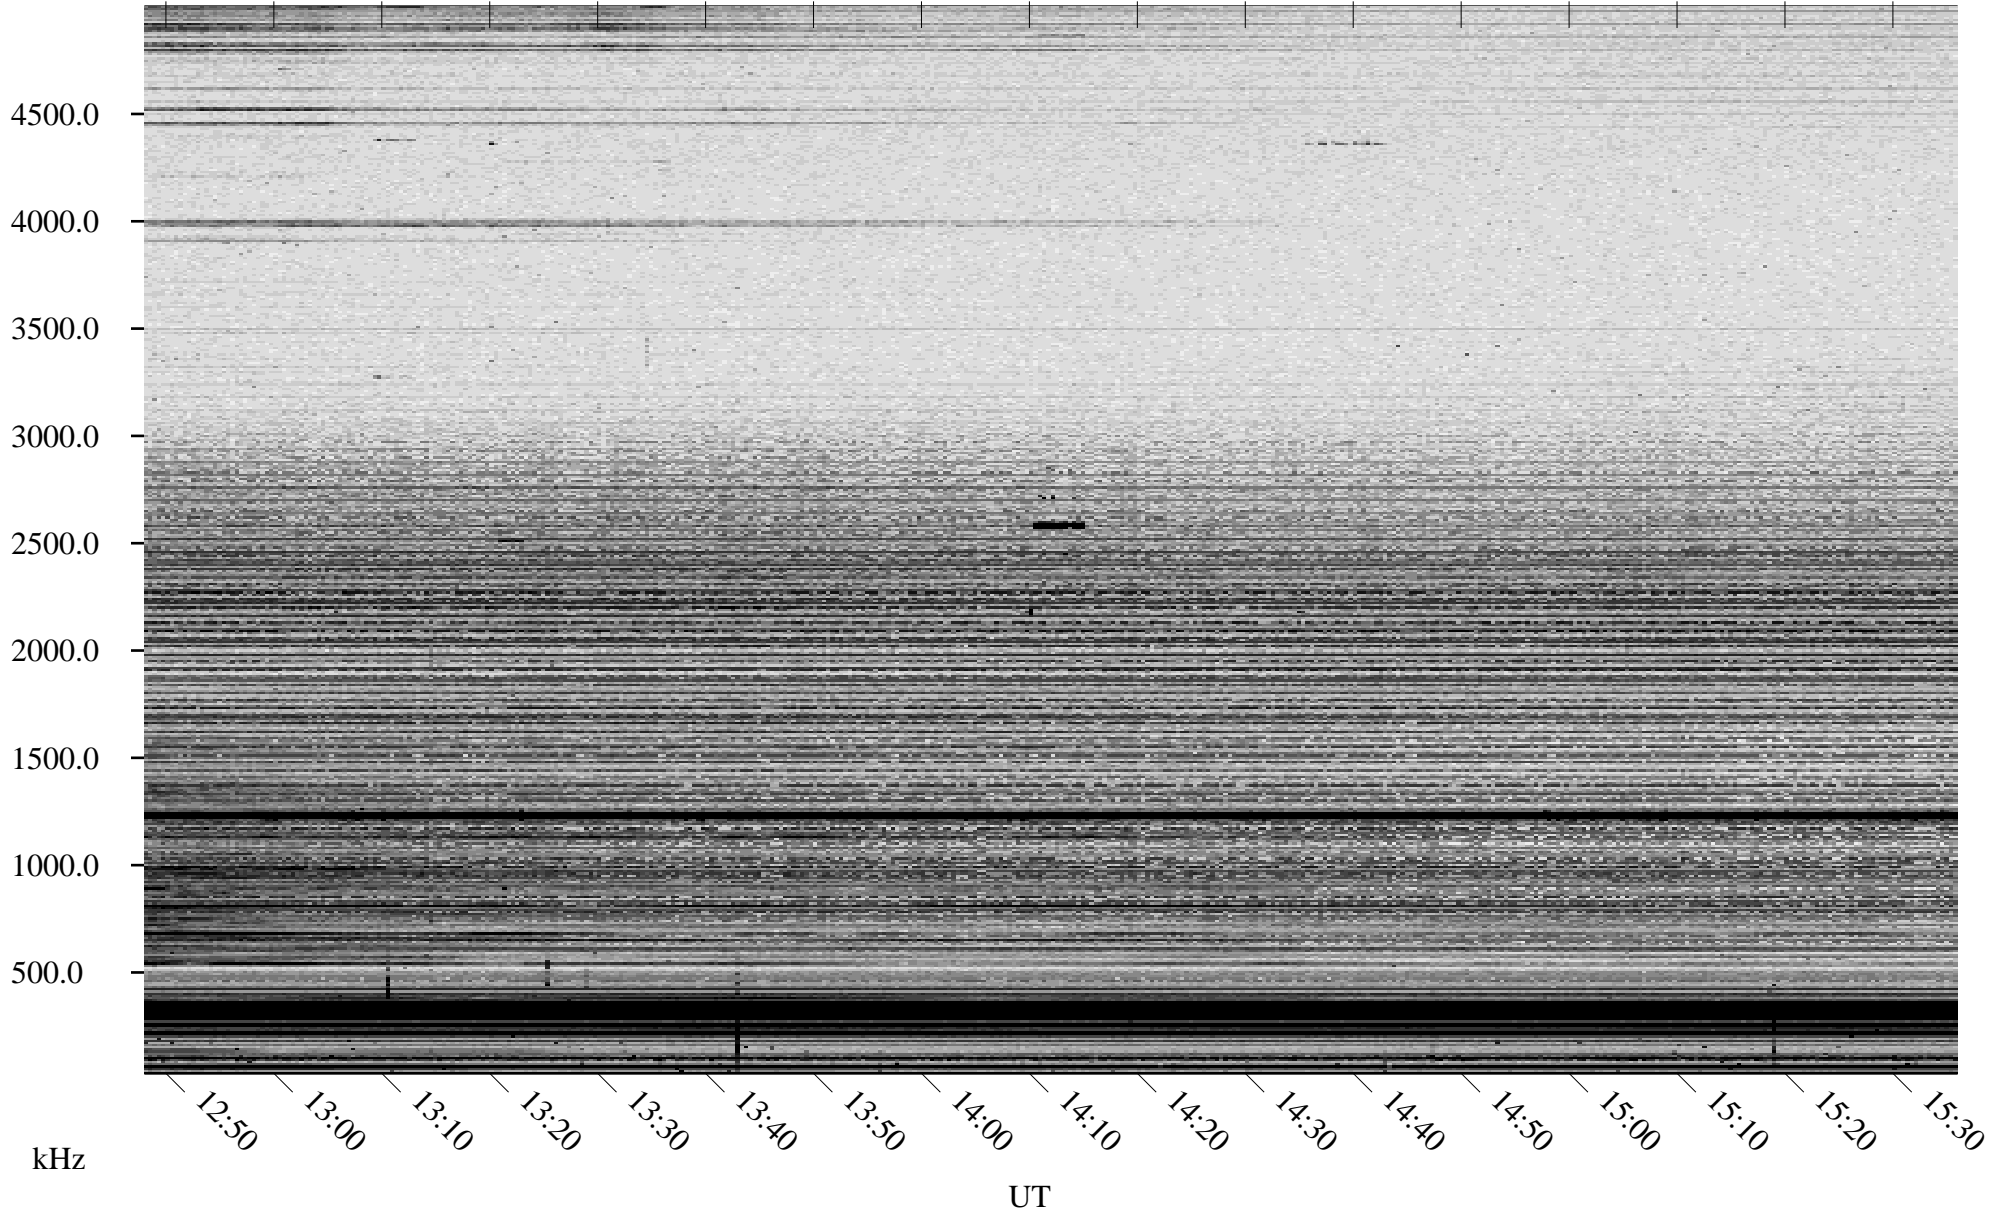

# 10/19/2005 Churchill, Manitoba

Linear Scale    Black = 161    White = 15

ch052911.r00m max\_12

Page 5

# 10/19/2005 Churchill, Manitoba

Linear Scale    Black = 161    White = 15

ch052911.r00m max\_12

Page 6

# 10/19/2005 Churchill, Manitoba

Linear Scale    Black = 161    White = 15

ch052911.r00m max\_12

Page 7

# 10/19/2005 Churchill, Manitoba

Linear Scale    Black = 161    White = 15

ch052911.r00m max\_12

Page 8