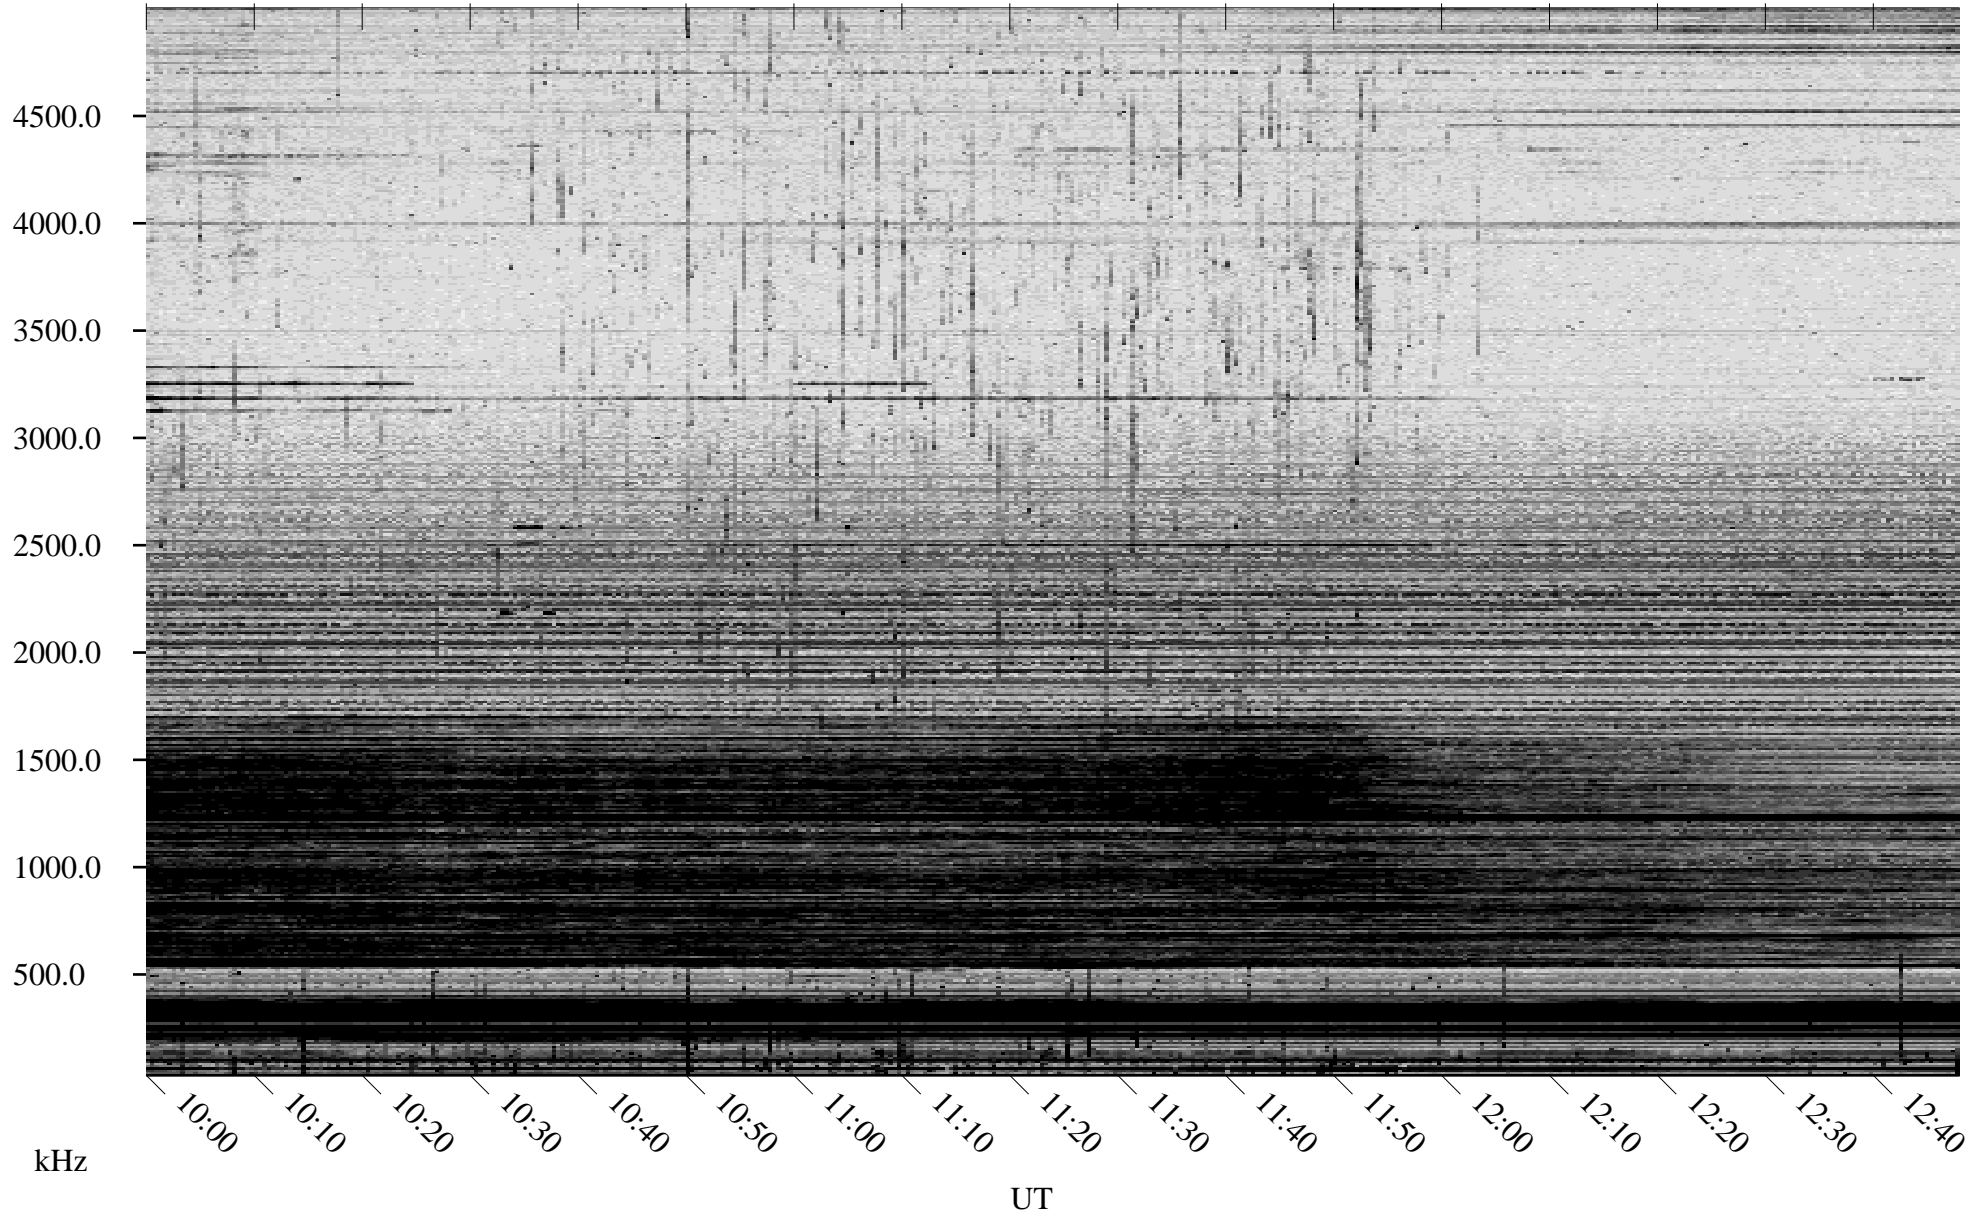

# 10/19/2005 Churchill, Manitoba

Linear Scale    Black = 161    White = 15

ch052911.r00m max\_12

Page 4

# 10/19/2005 Churchill, Manitoba

Linear Scale    Black = 161    White = 15

ch052911.r00m max\_12

Page 5

# 10/19/2005 Churchill, Manitoba

Linear Scale    Black = 161    White = 15

ch052911.r00m max\_12

Page 6

# 10/19/2005 Churchill, Manitoba

Linear Scale    Black = 161    White = 15

ch052911.r00m max\_12

Page 7