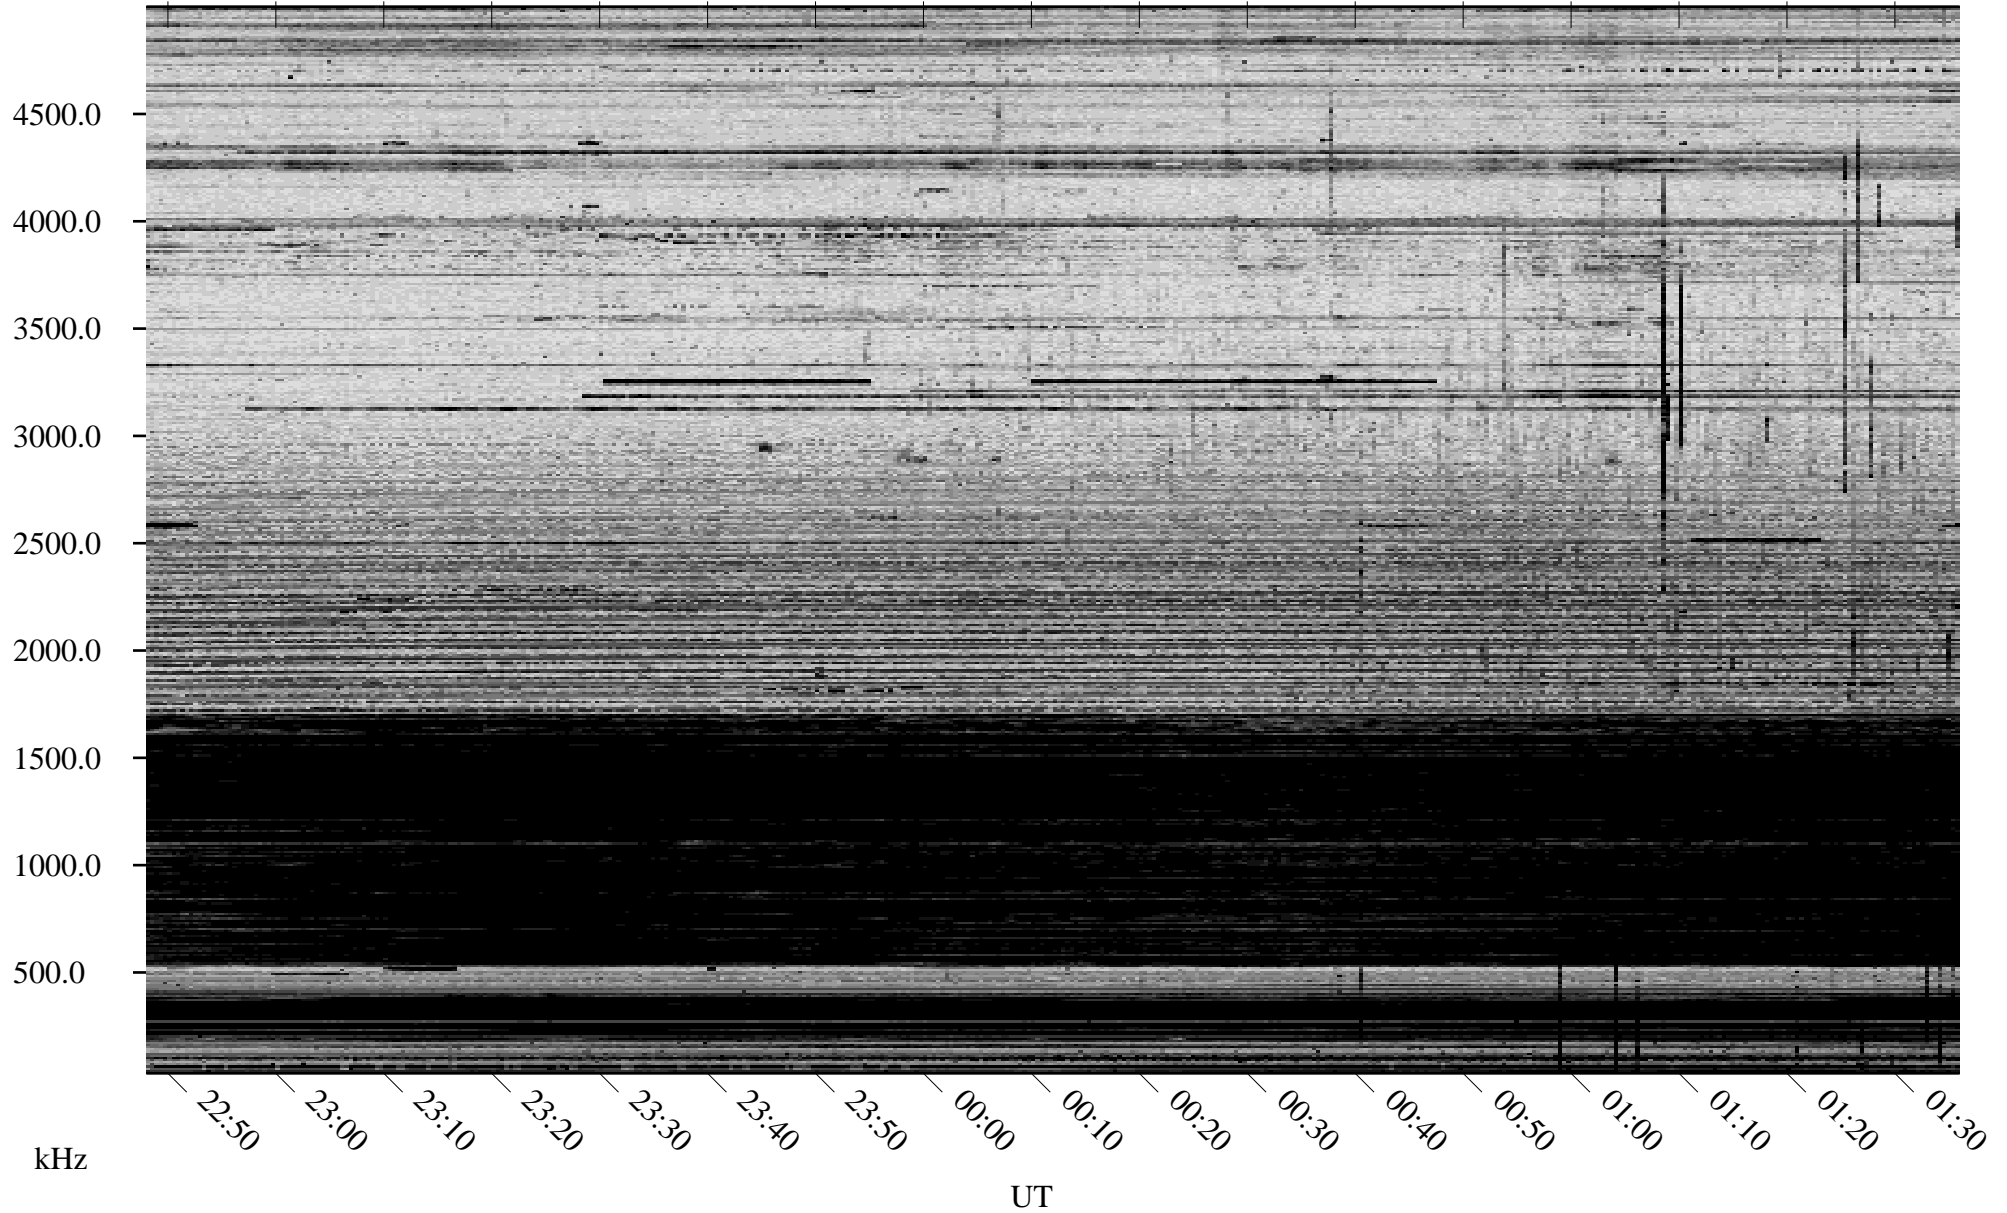

# 10/18/2005 Churchill, Manitoba

Linear Scale    Black = 161    White = 15

ch052911.r00m max\_12

Page 1

# 10/18/2005 Churchill, Manitoba

Linear Scale    Black = 161    White = 15

ch052911.r00m max\_12

Page 2

# 10/19/2005 Churchill, Manitoba

Linear Scale    Black = 161    White = 15

ch052911.r00m max\_12

Page 3

# 10/19/2005 Churchill, Manitoba

Linear Scale    Black = 161    White = 15

ch052911.r00m max\_12

Page 4