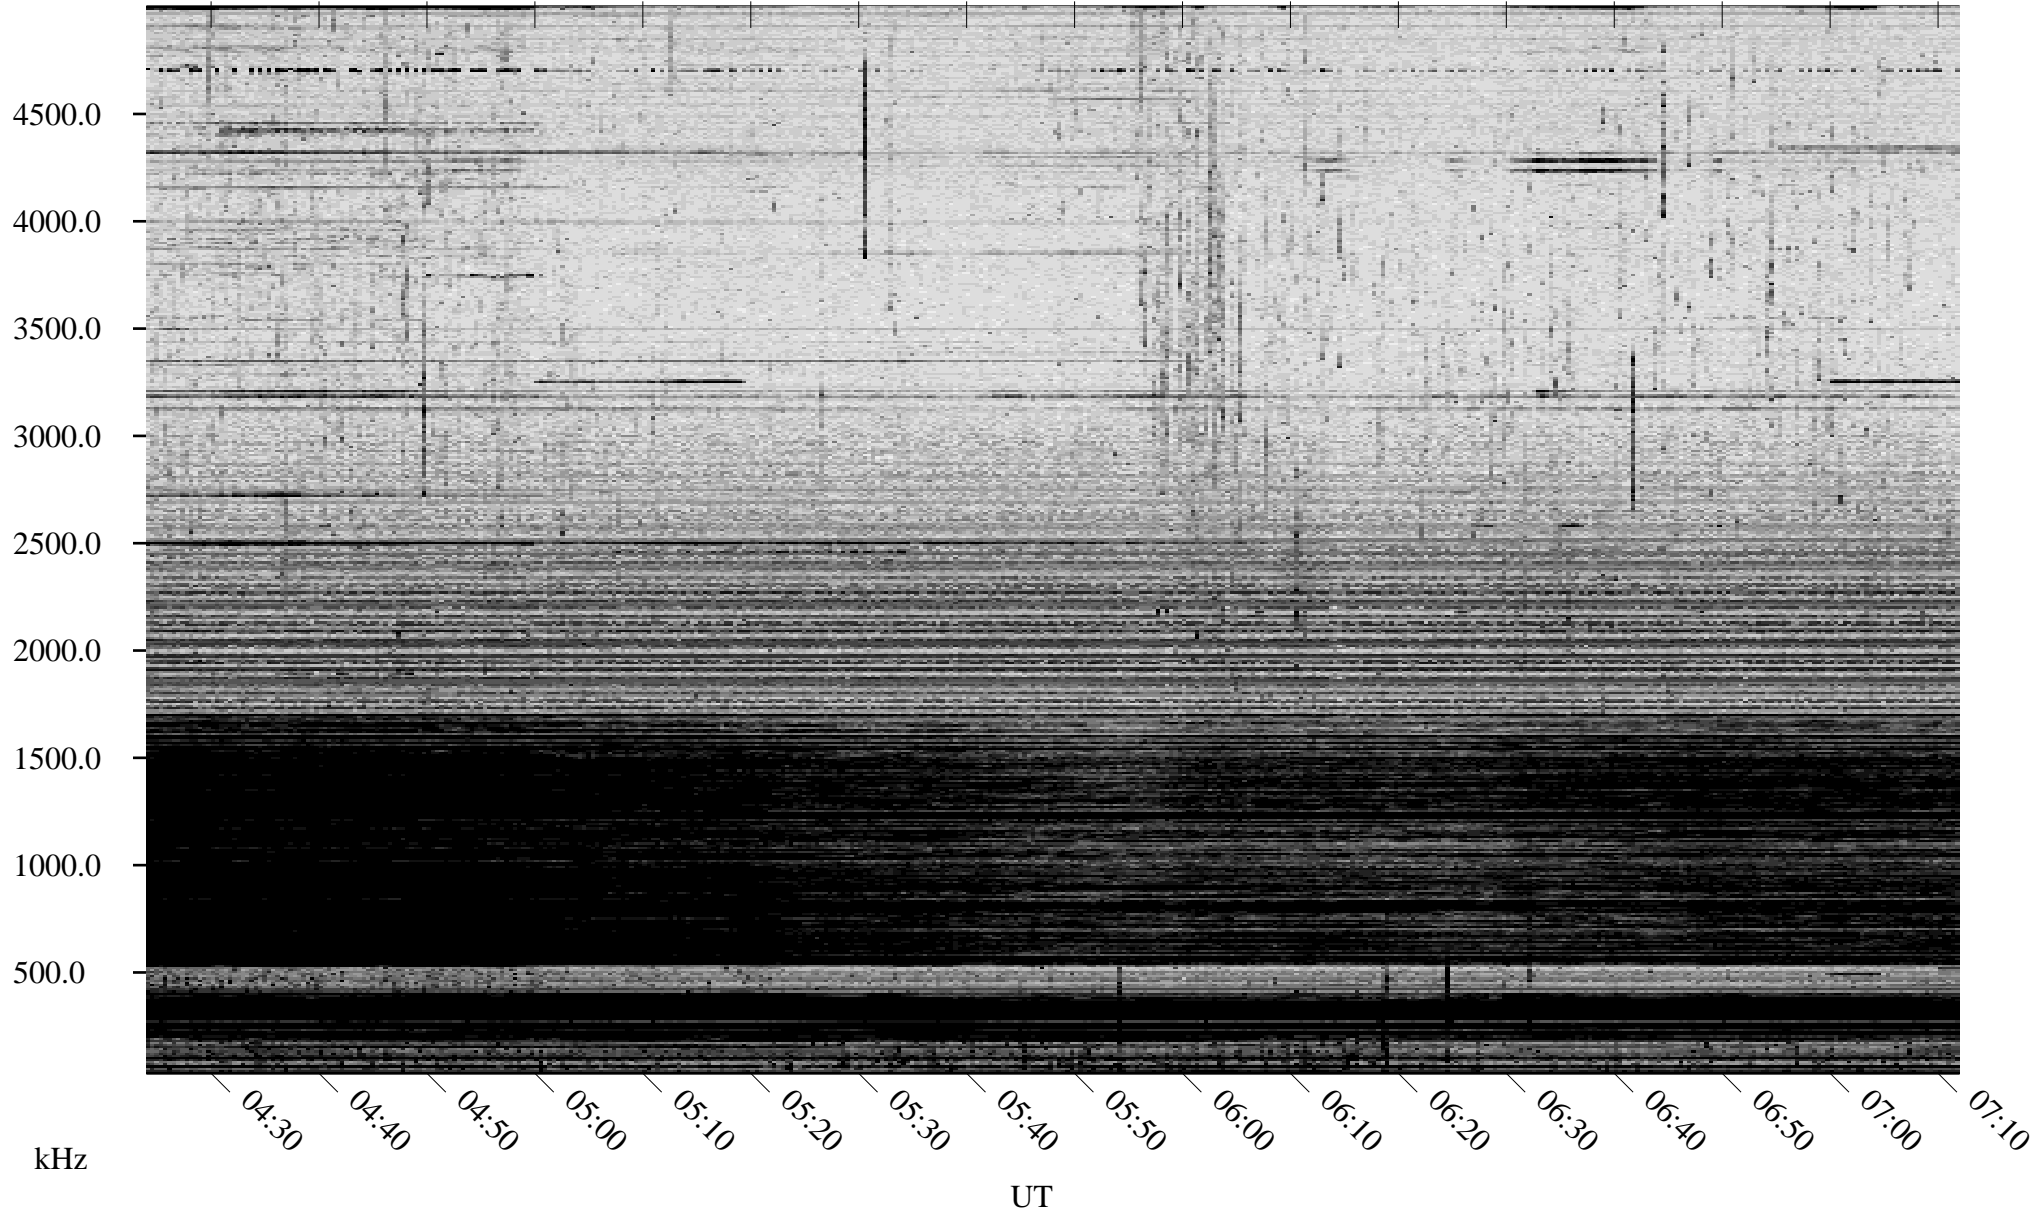

# 10/18/2005 Churchill, Manitoba

Linear Scale    Black = 161    White = 15

ch052911.r00m max\_12

Page 1

# 10/18/2005 Churchill, Manitoba

Linear Scale    Black = 161    White = 15

ch052911.r00m max\_12

Page 2

# 10/19/2005 Churchill, Manitoba

Linear Scale    Black = 161    White = 15

ch052911.r00m max\_12

Page 3

# 10/19/2005 Churchill, Manitoba

Linear Scale    Black = 161    White = 15

ch052911.r00m max\_12

Page 4