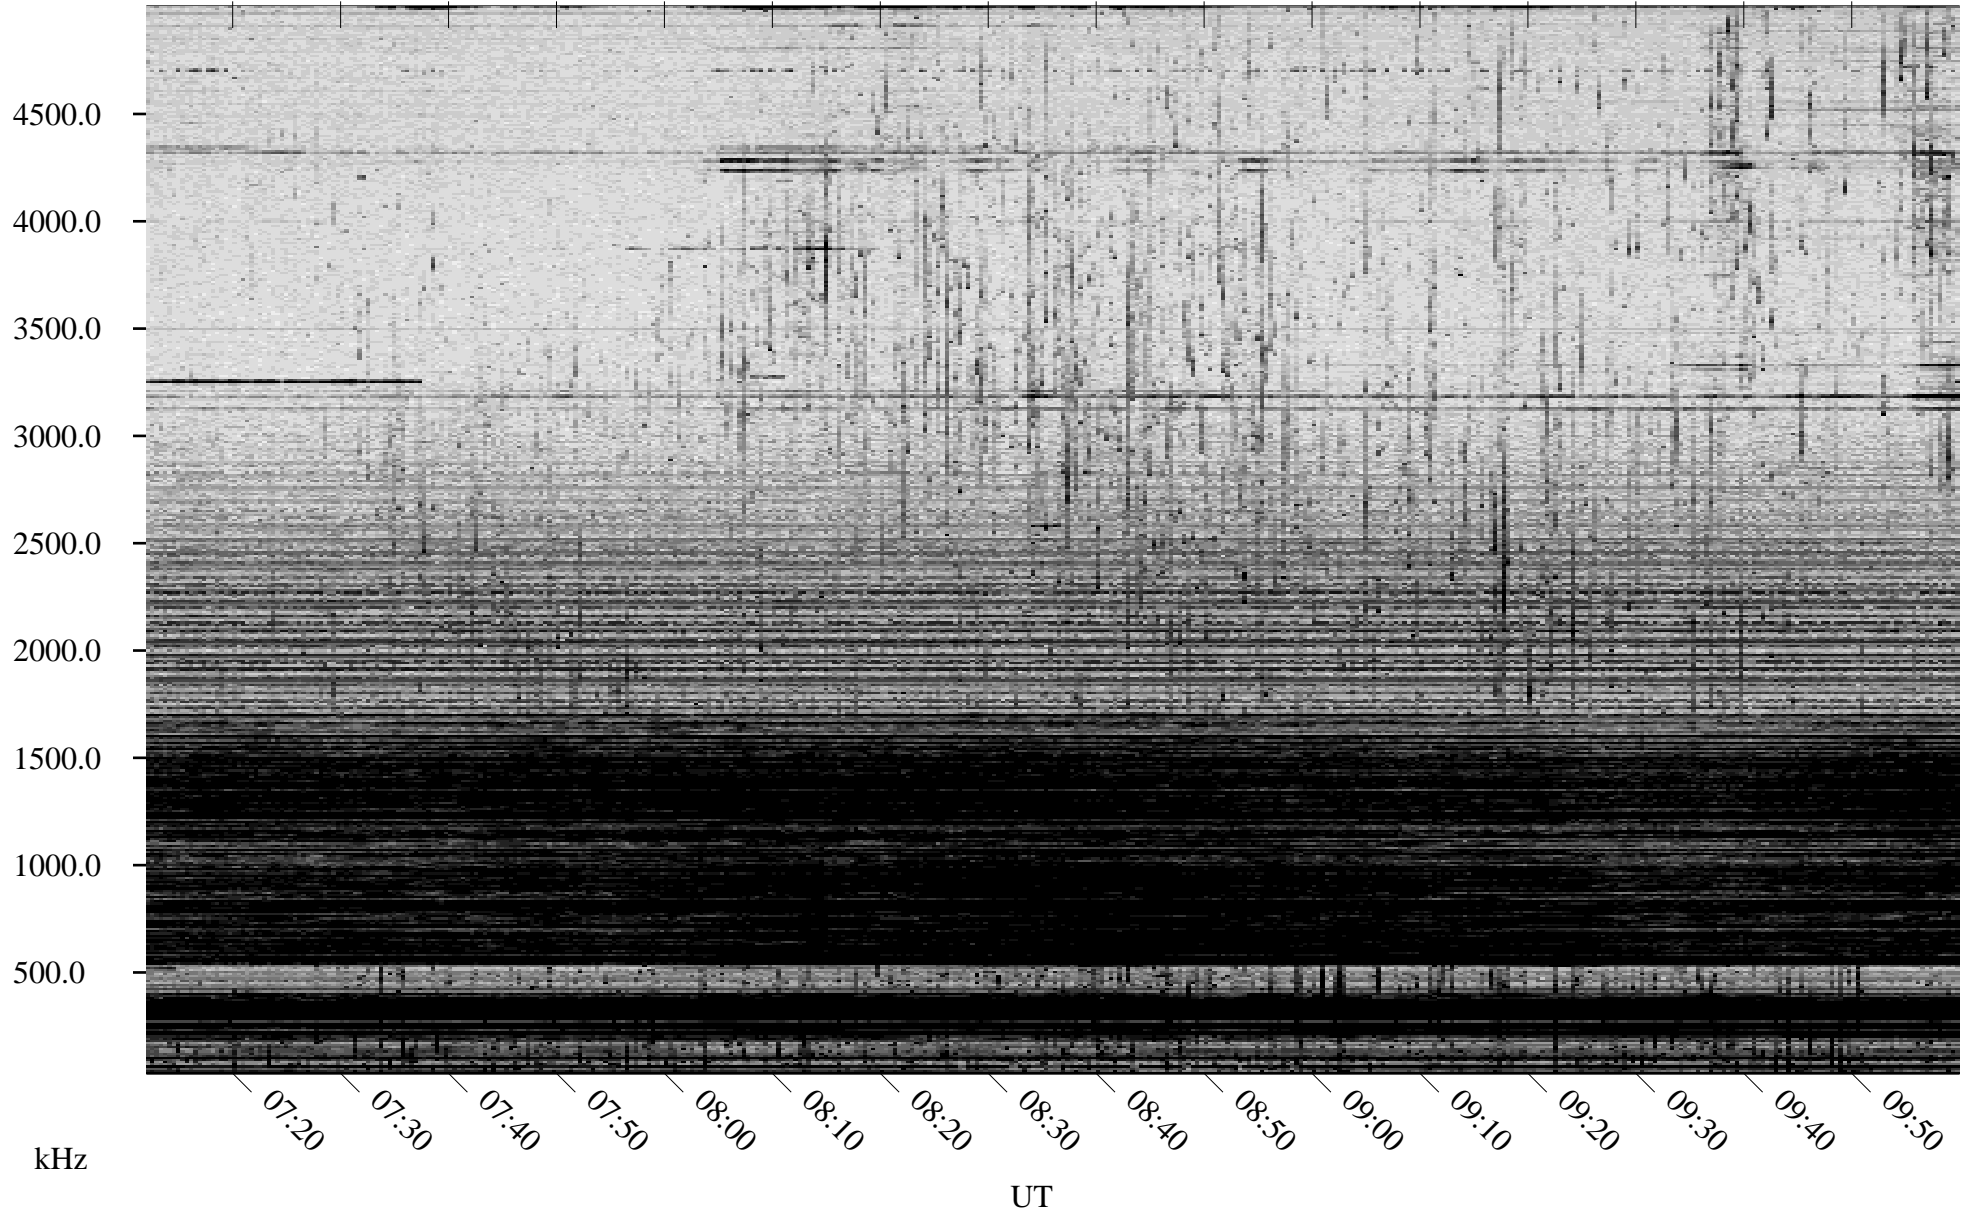

# 10/18/2005 Churchill, Manitoba

Linear Scale    Black = 161    White = 15

ch052911.r00m max\_12

Page 1

# 10/19/2005 Churchill, Manitoba

Linear Scale    Black = 161    White = 15

ch052911.r00m max\_12

Page 3

# 10/19/2005 Churchill, Manitoba

Linear Scale    Black = 161    White = 15

ch052911.r00m max\_12

Page 4

# 10/19/2005 Churchill, Manitoba

Linear Scale    Black = 161    White = 15

ch052911.r00m max\_12

Page 5