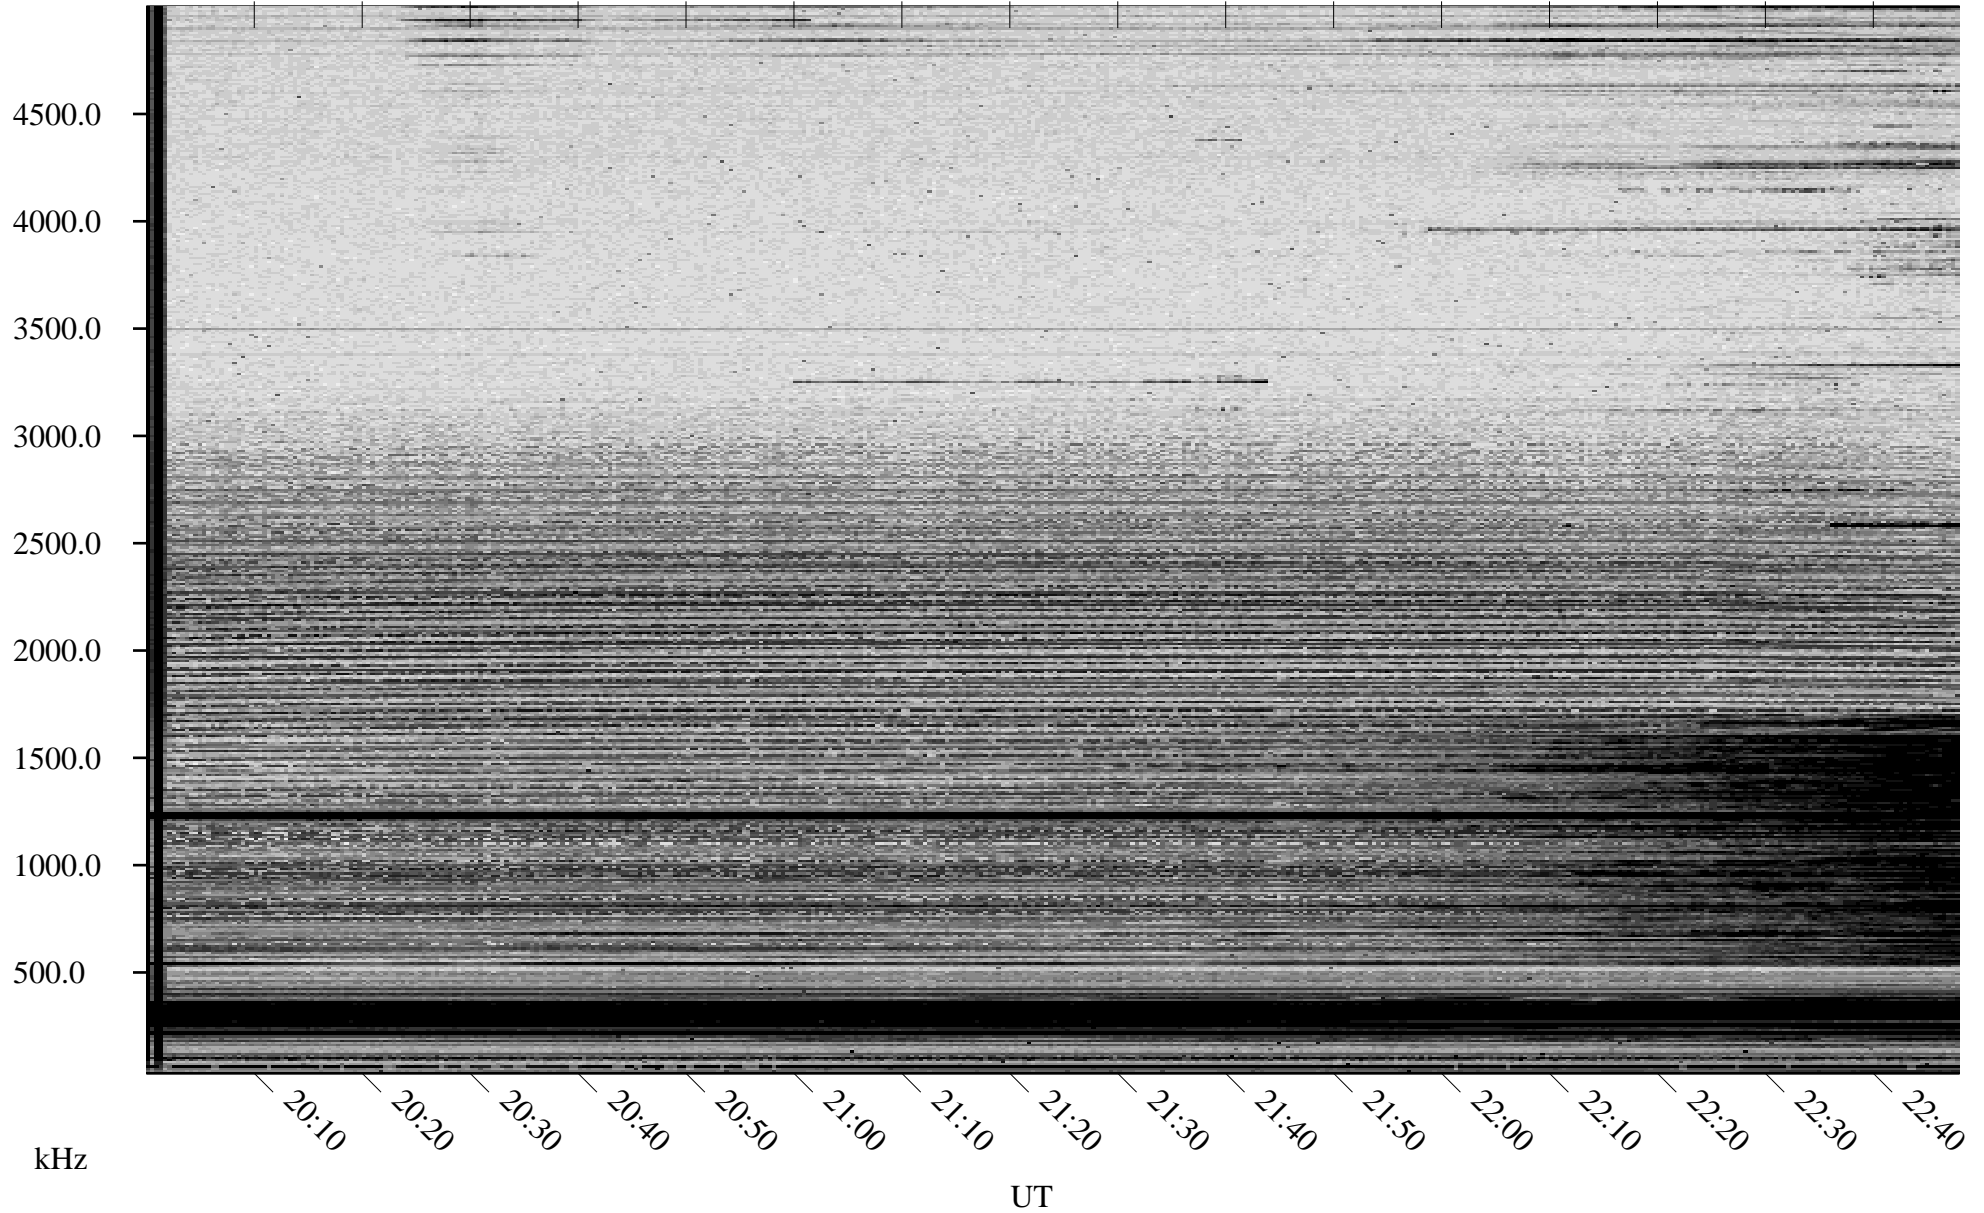

# 10/18/2005 Churchill, Manitoba

Linear Scale    Black = 161    White = 15

ch052911.r00m max\_12

Page 1

# 10/18/2005 Churchill, Manitoba

Linear Scale    Black = 161    White = 15

ch052911.r00m max\_12

Page 2

# 10/19/2005 Churchill, Manitoba

Linear Scale    Black = 161    White = 15

ch052911.r00m max\_12

Page 3

# 10/19/2005 Churchill, Manitoba

Linear Scale    Black = 161    White = 15

ch052911.r00m max\_12

Page 4