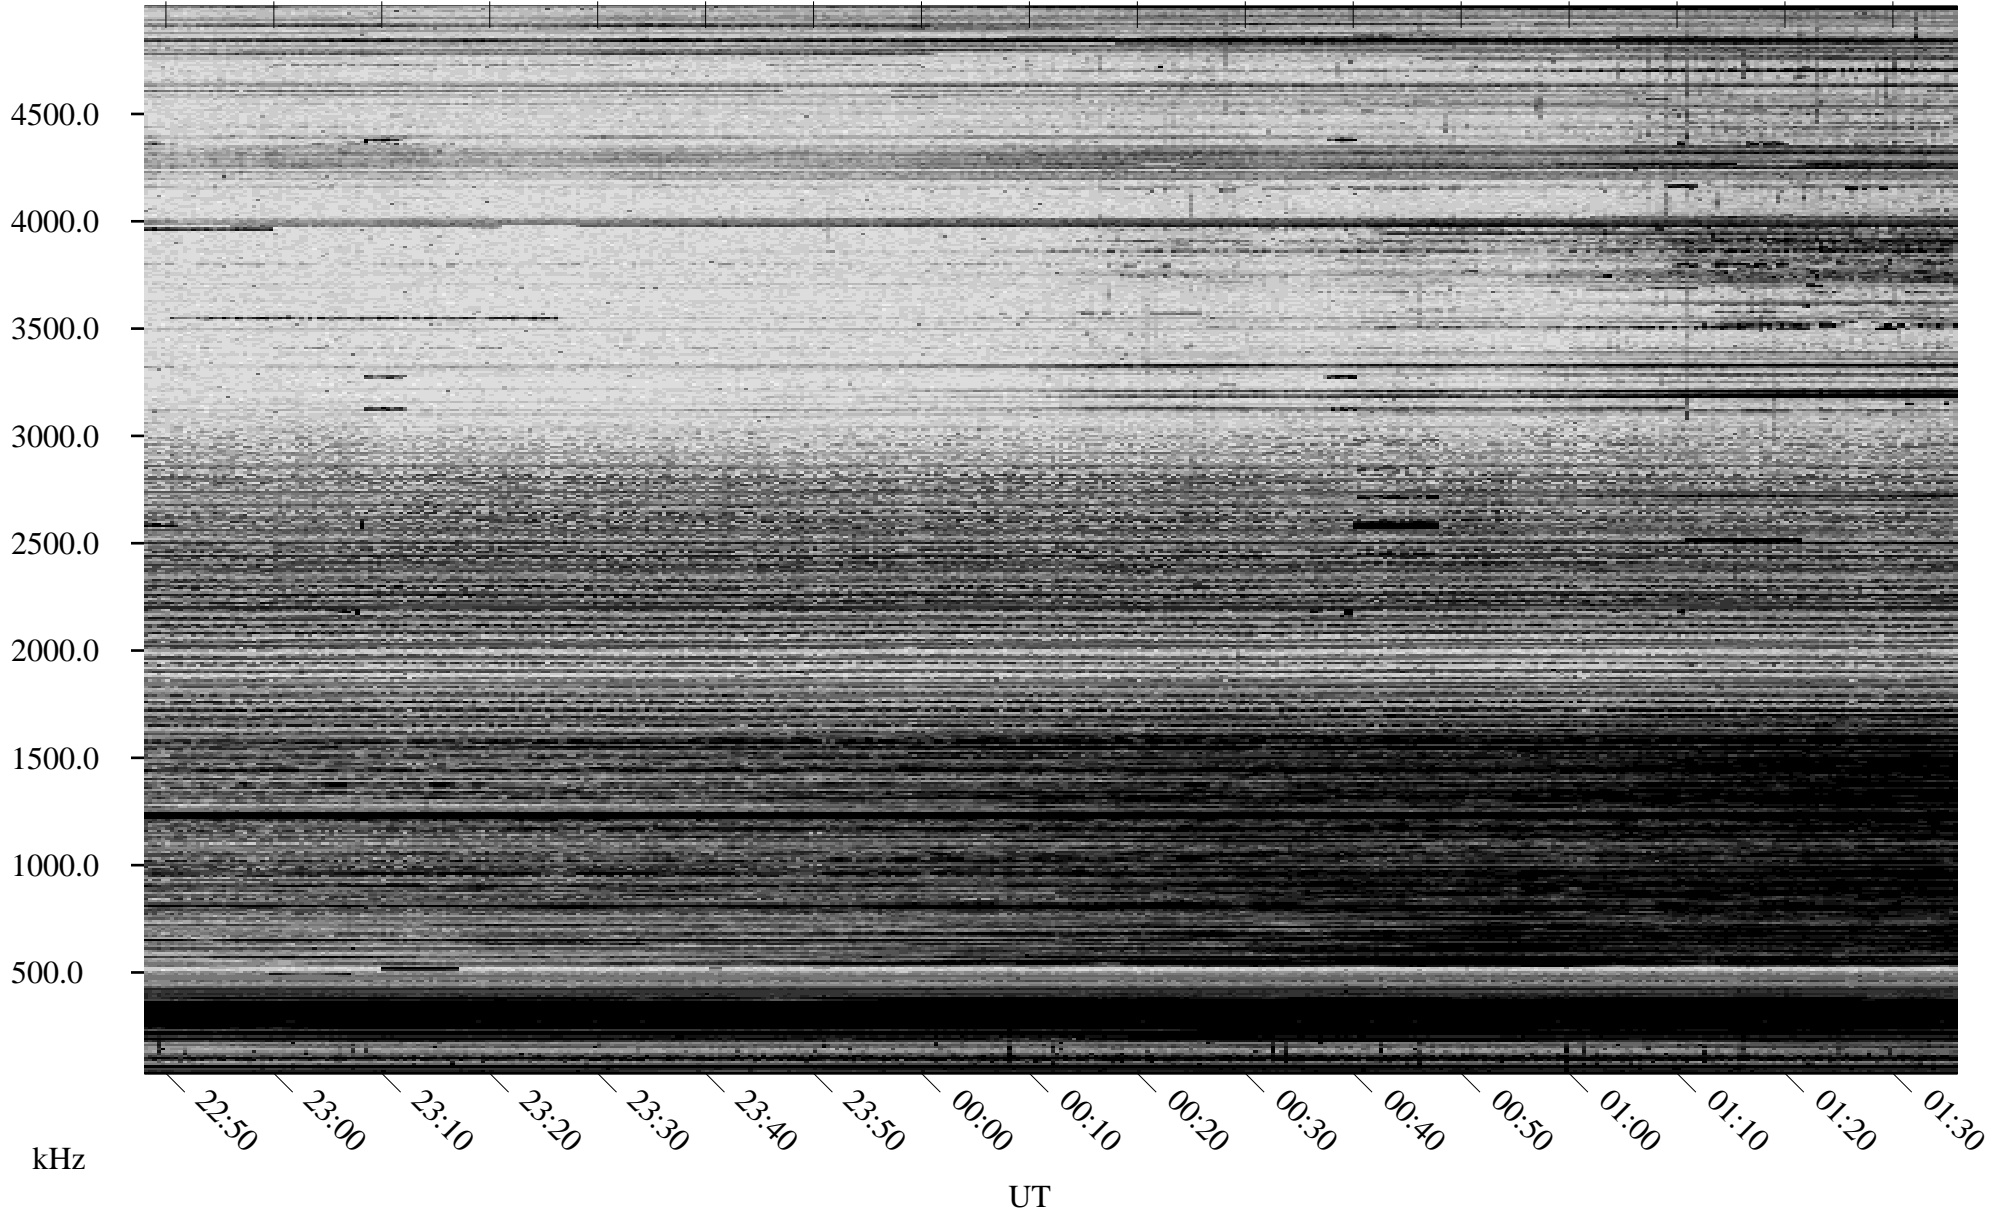

# 10/19/2005 Churchill, Manitoba

Linear Scale    Black = 161    White = 15

ch05292l.r00m max\_12

Page 1

# 10/19/2005 Churchill, Manitoba

Linear Scale    Black = 161    White = 15

ch05292l.r00m max\_12

Page 2

# 10/20/2005 Churchill, Manitoba

Linear Scale    Black = 161    White = 15

ch05292l.r00m max\_12

Page 3

# 10/20/2005 Churchill, Manitoba

Linear Scale    Black = 161    White = 15

ch05292l.r00m max\_12

Page 4