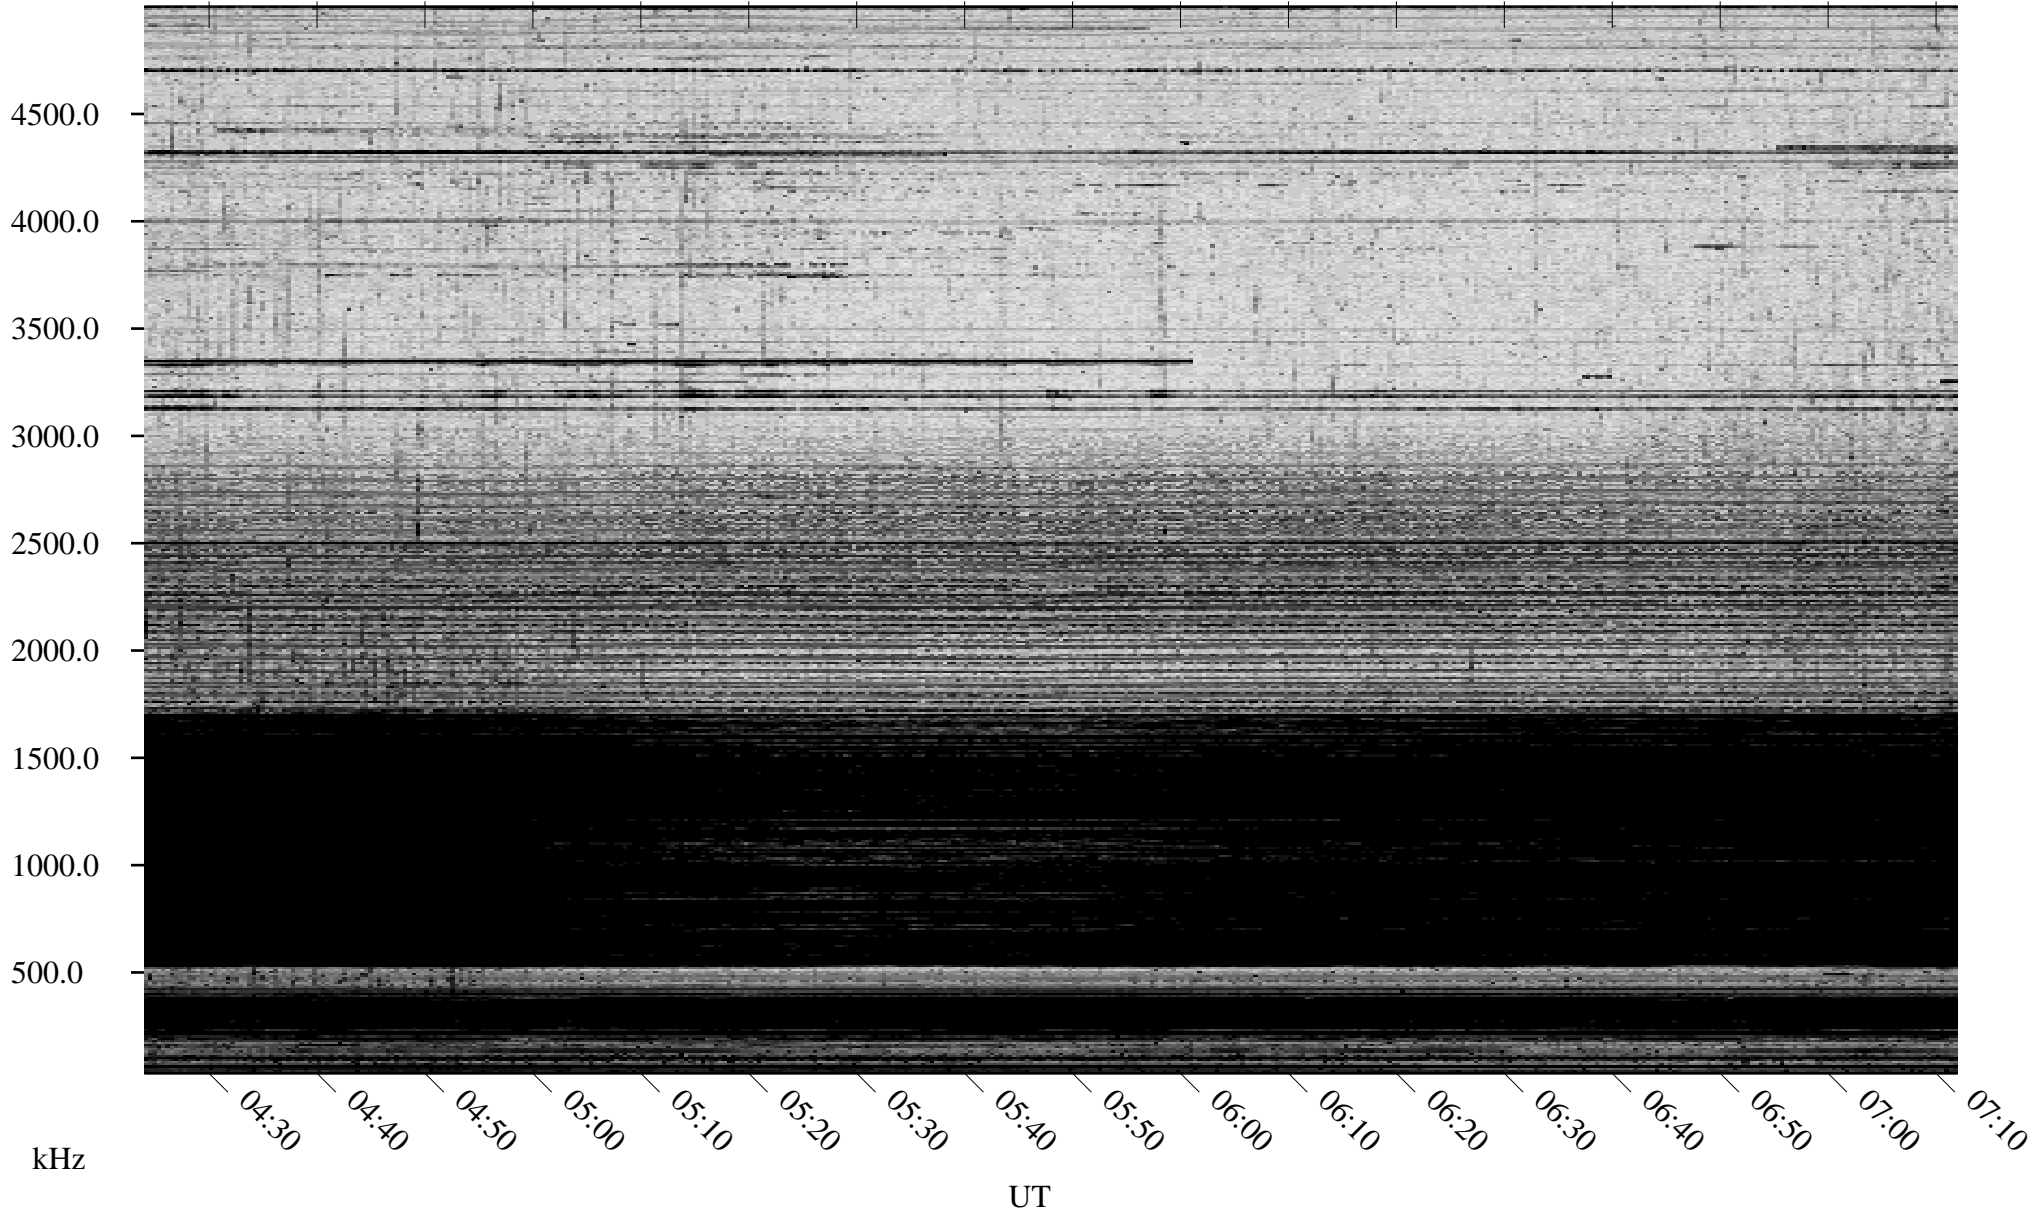

# 10/19/2005 Churchill, Manitoba

Linear Scale    Black = 161    White = 15

ch05292l.r00m max\_12

Page 1

# 10/19/2005 Churchill, Manitoba

Linear Scale    Black = 161    White = 15

ch05292l.r00m max\_12

Page 2

# 10/20/2005 Churchill, Manitoba

Linear Scale    Black = 161    White = 15

ch05292l.r00m max\_12

Page 3

# 10/20/2005 Churchill, Manitoba

Linear Scale    Black = 161    White = 15

ch05292l.r00m max\_12

Page 4