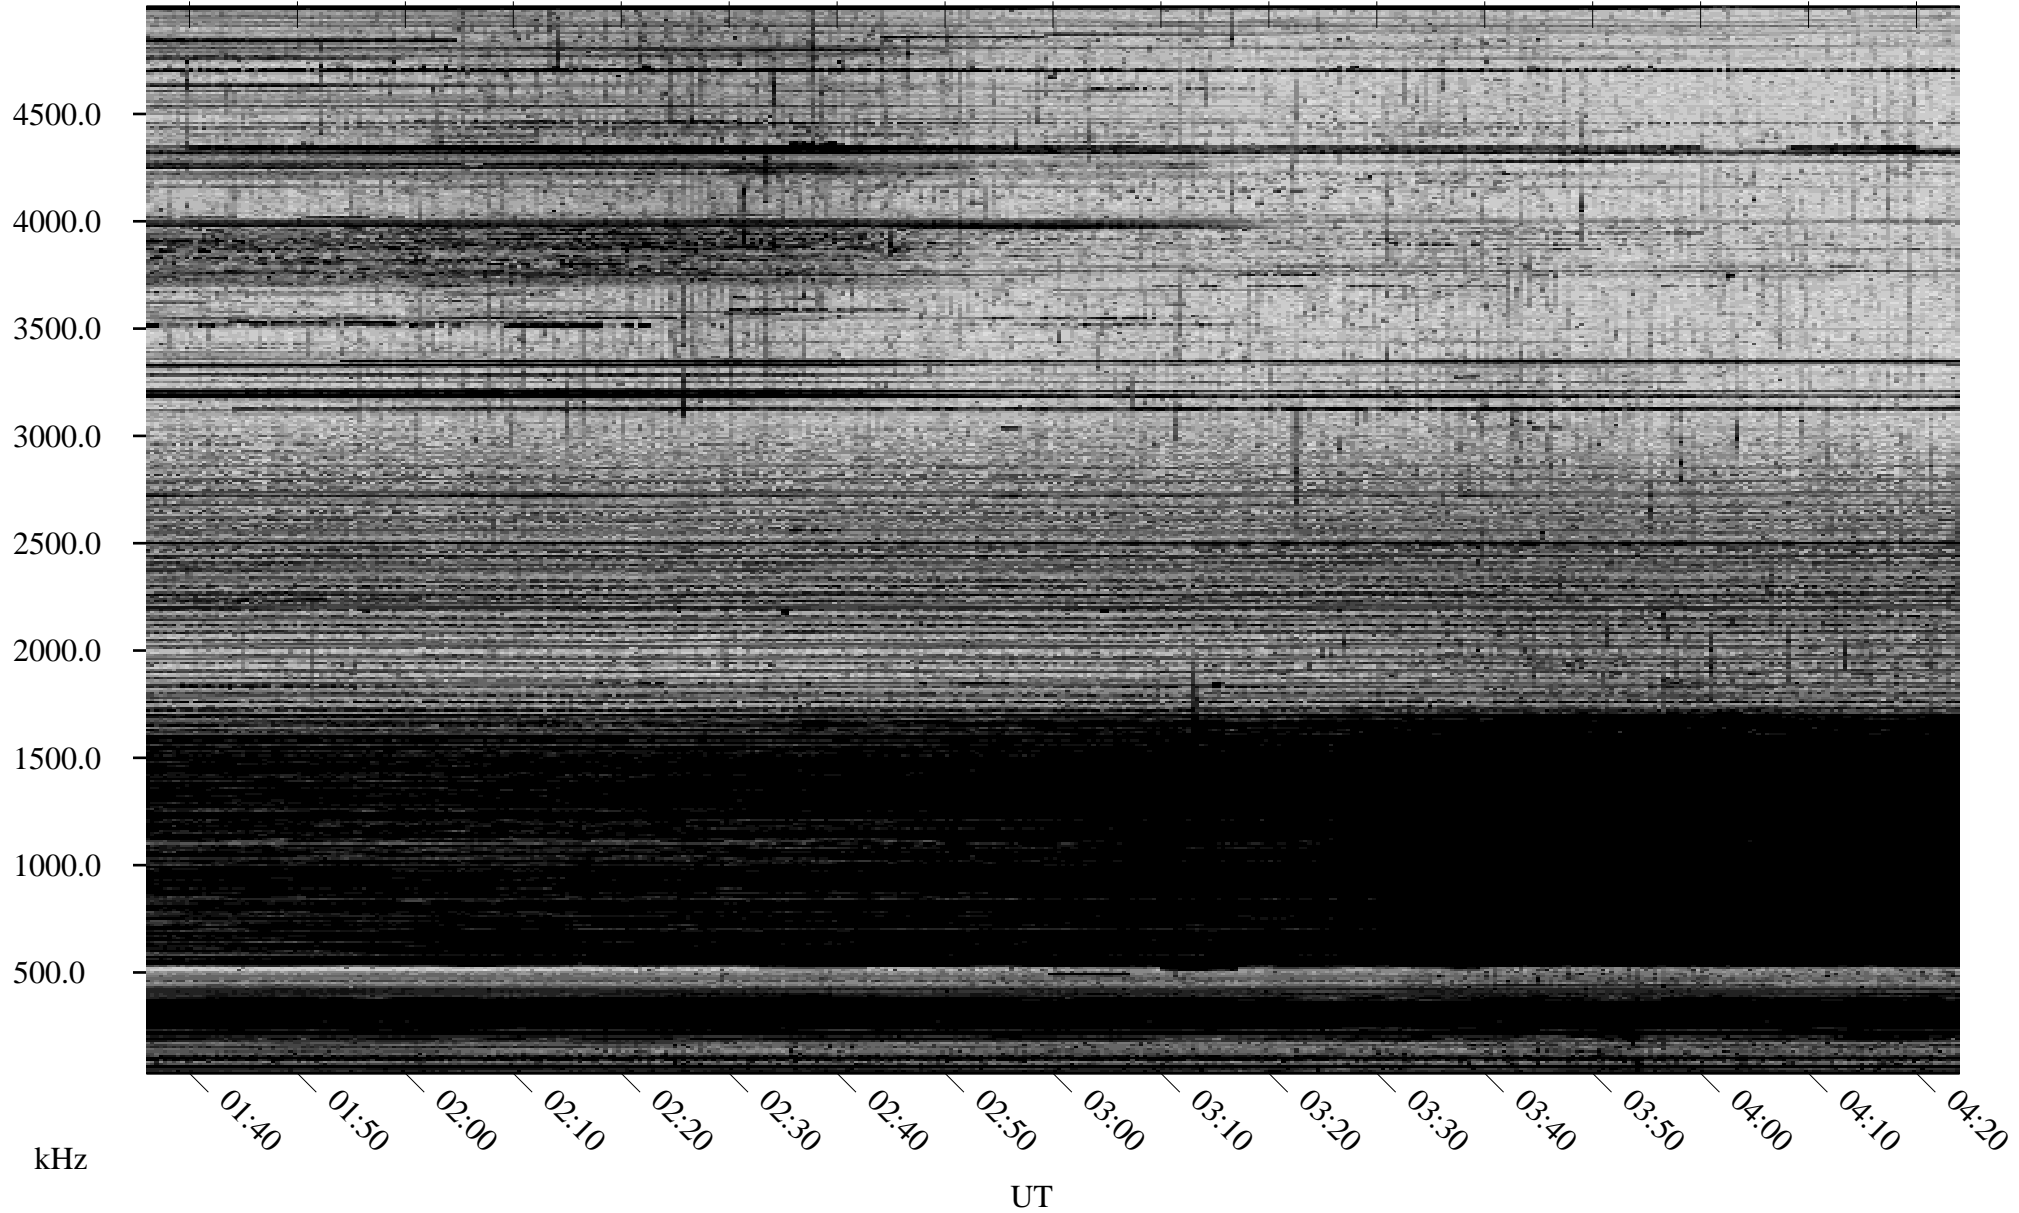

# 10/19/2005 Churchill, Manitoba

Linear Scale    Black = 161    White = 15

ch05292l.r00m max\_12

Page 1

# 10/19/2005 Churchill, Manitoba

Linear Scale    Black = 161    White = 15

ch05292l.r00m max\_12

Page 2

# 10/20/2005 Churchill, Manitoba

Linear Scale    Black = 161    White = 15

ch05292l.r00m max\_12

Page 3

# 10/20/2005 Churchill, Manitoba

Linear Scale    Black = 161    White = 15

ch05292l.r00m max\_12

Page 4