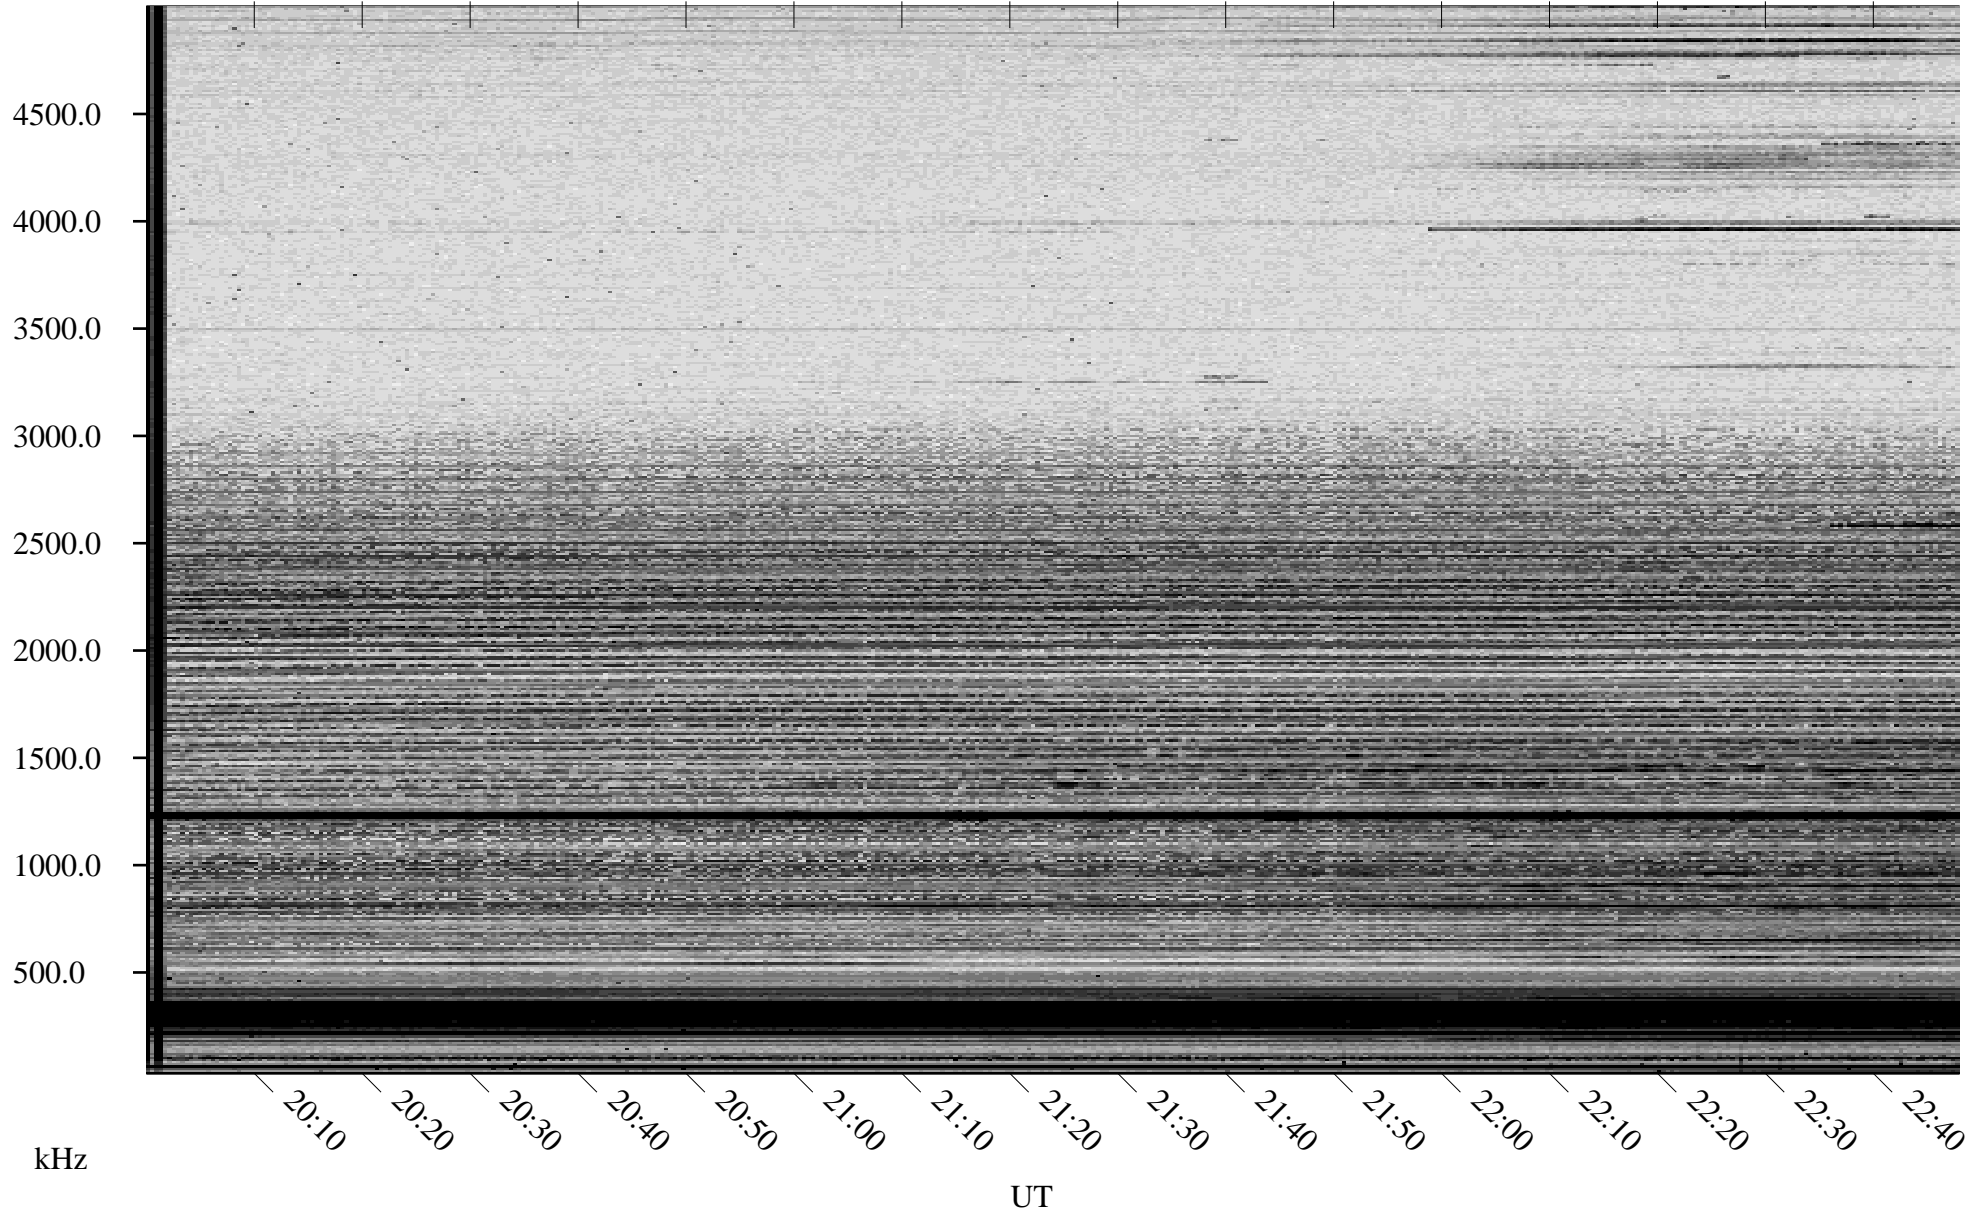

# 10/19/2005 Churchill, Manitoba

Linear Scale    Black = 161    White = 15

ch05292l.r00m max\_12

Page 1

# 10/19/2005 Churchill, Manitoba

Linear Scale    Black = 161    White = 15

ch05292l.r00m max\_12

Page 2

# 10/20/2005 Churchill, Manitoba

Linear Scale    Black = 161    White = 15

ch05292l.r00m max\_12

Page 3

# 10/20/2005 Churchill, Manitoba

Linear Scale    Black = 161    White = 15

ch05292l.r00m max\_12

Page 4