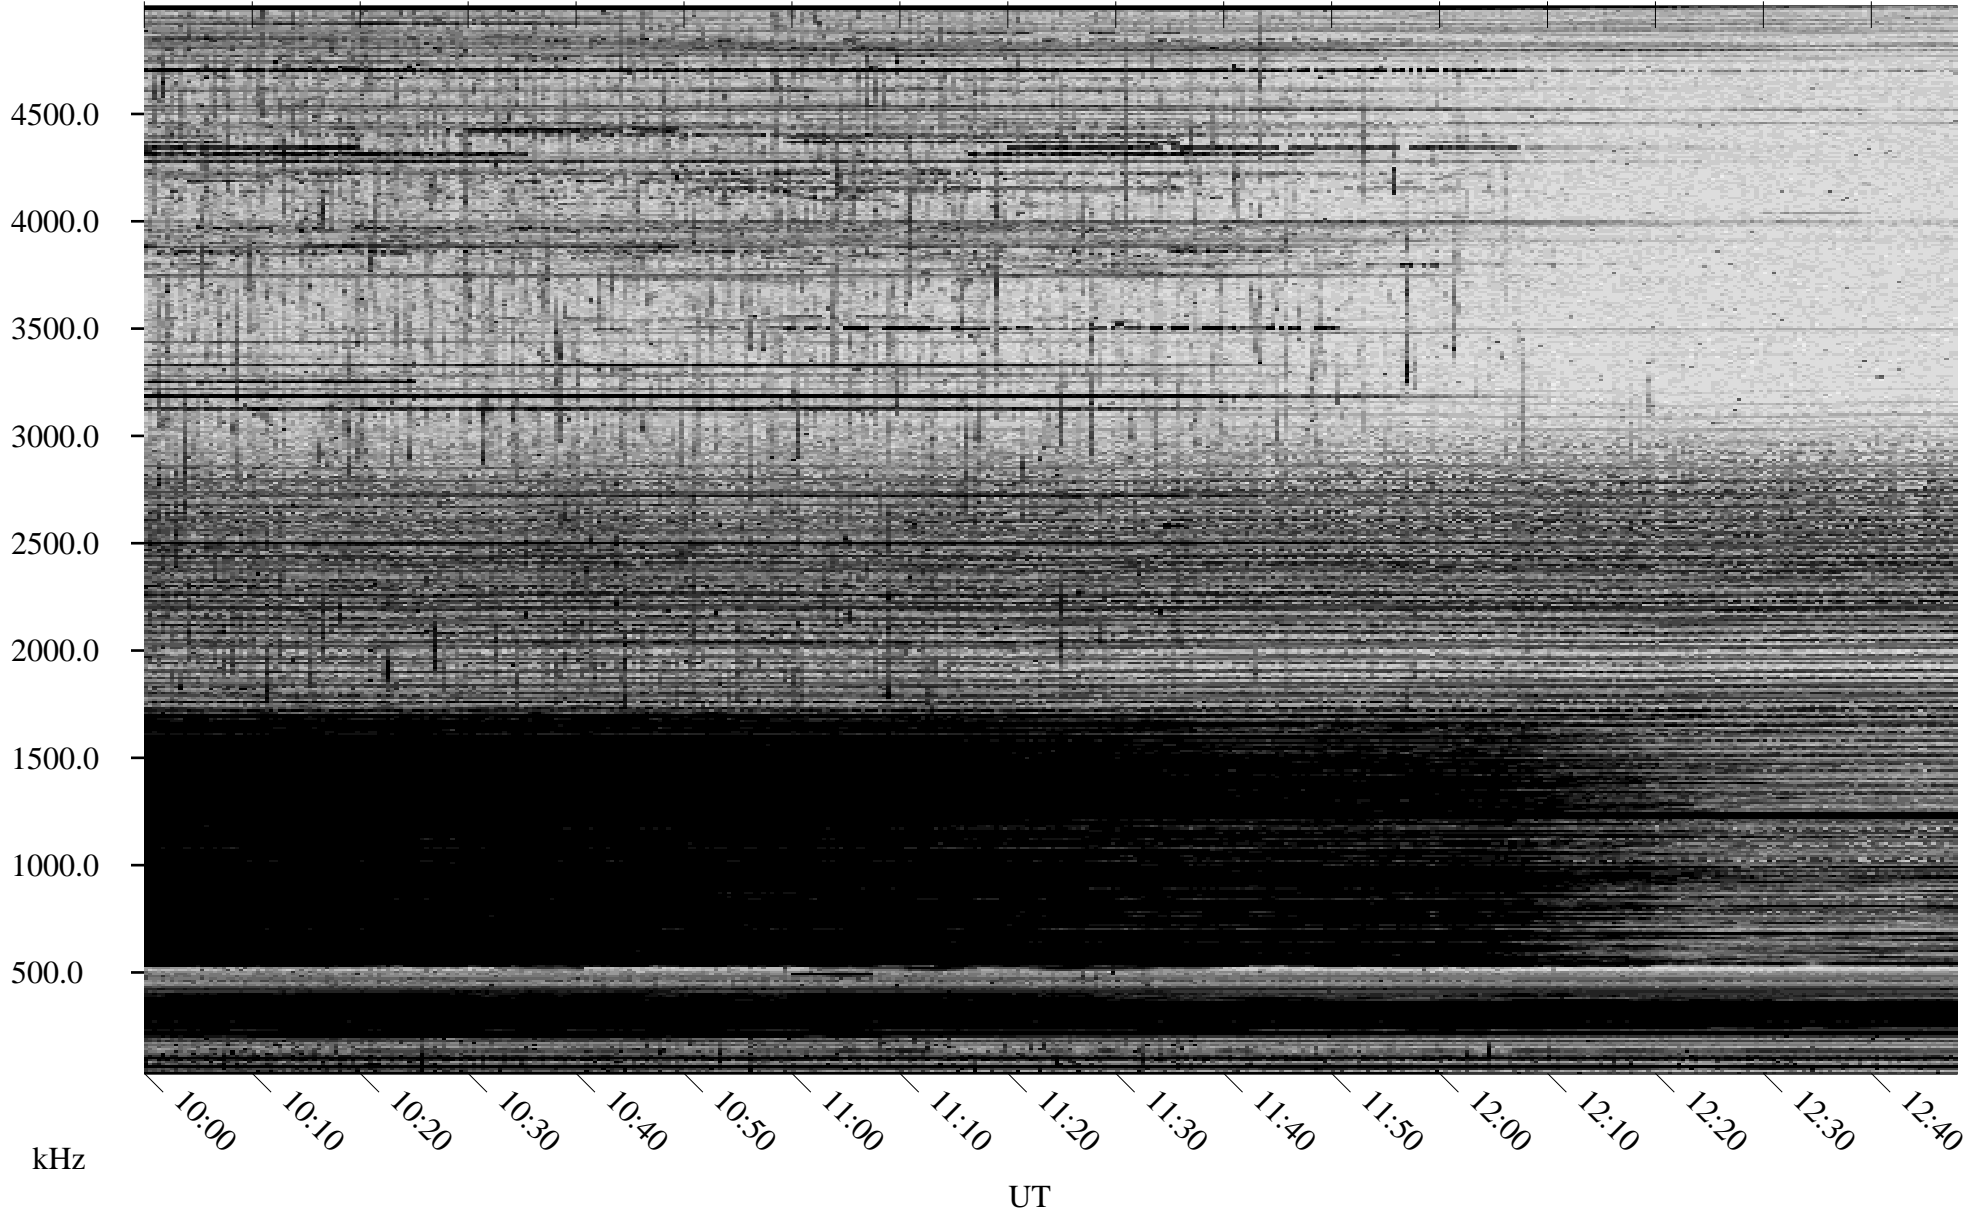

# 10/20/2005 Churchill, Manitoba

Linear Scale    Black = 161    White = 15

ch05292l.r00m max\_12

Page 4

# 10/20/2005 Churchill, Manitoba

Linear Scale    Black = 161    White = 15

ch05292l.r00m max\_12

Page 5

# 10/20/2005 Churchill, Manitoba

Linear Scale    Black = 161    White = 15

ch05292l.r00m max\_12

Page 6

# 10/20/2005 Churchill, Manitoba

Linear Scale    Black = 161    White = 15

ch05292l.r00m max\_12

Page 7