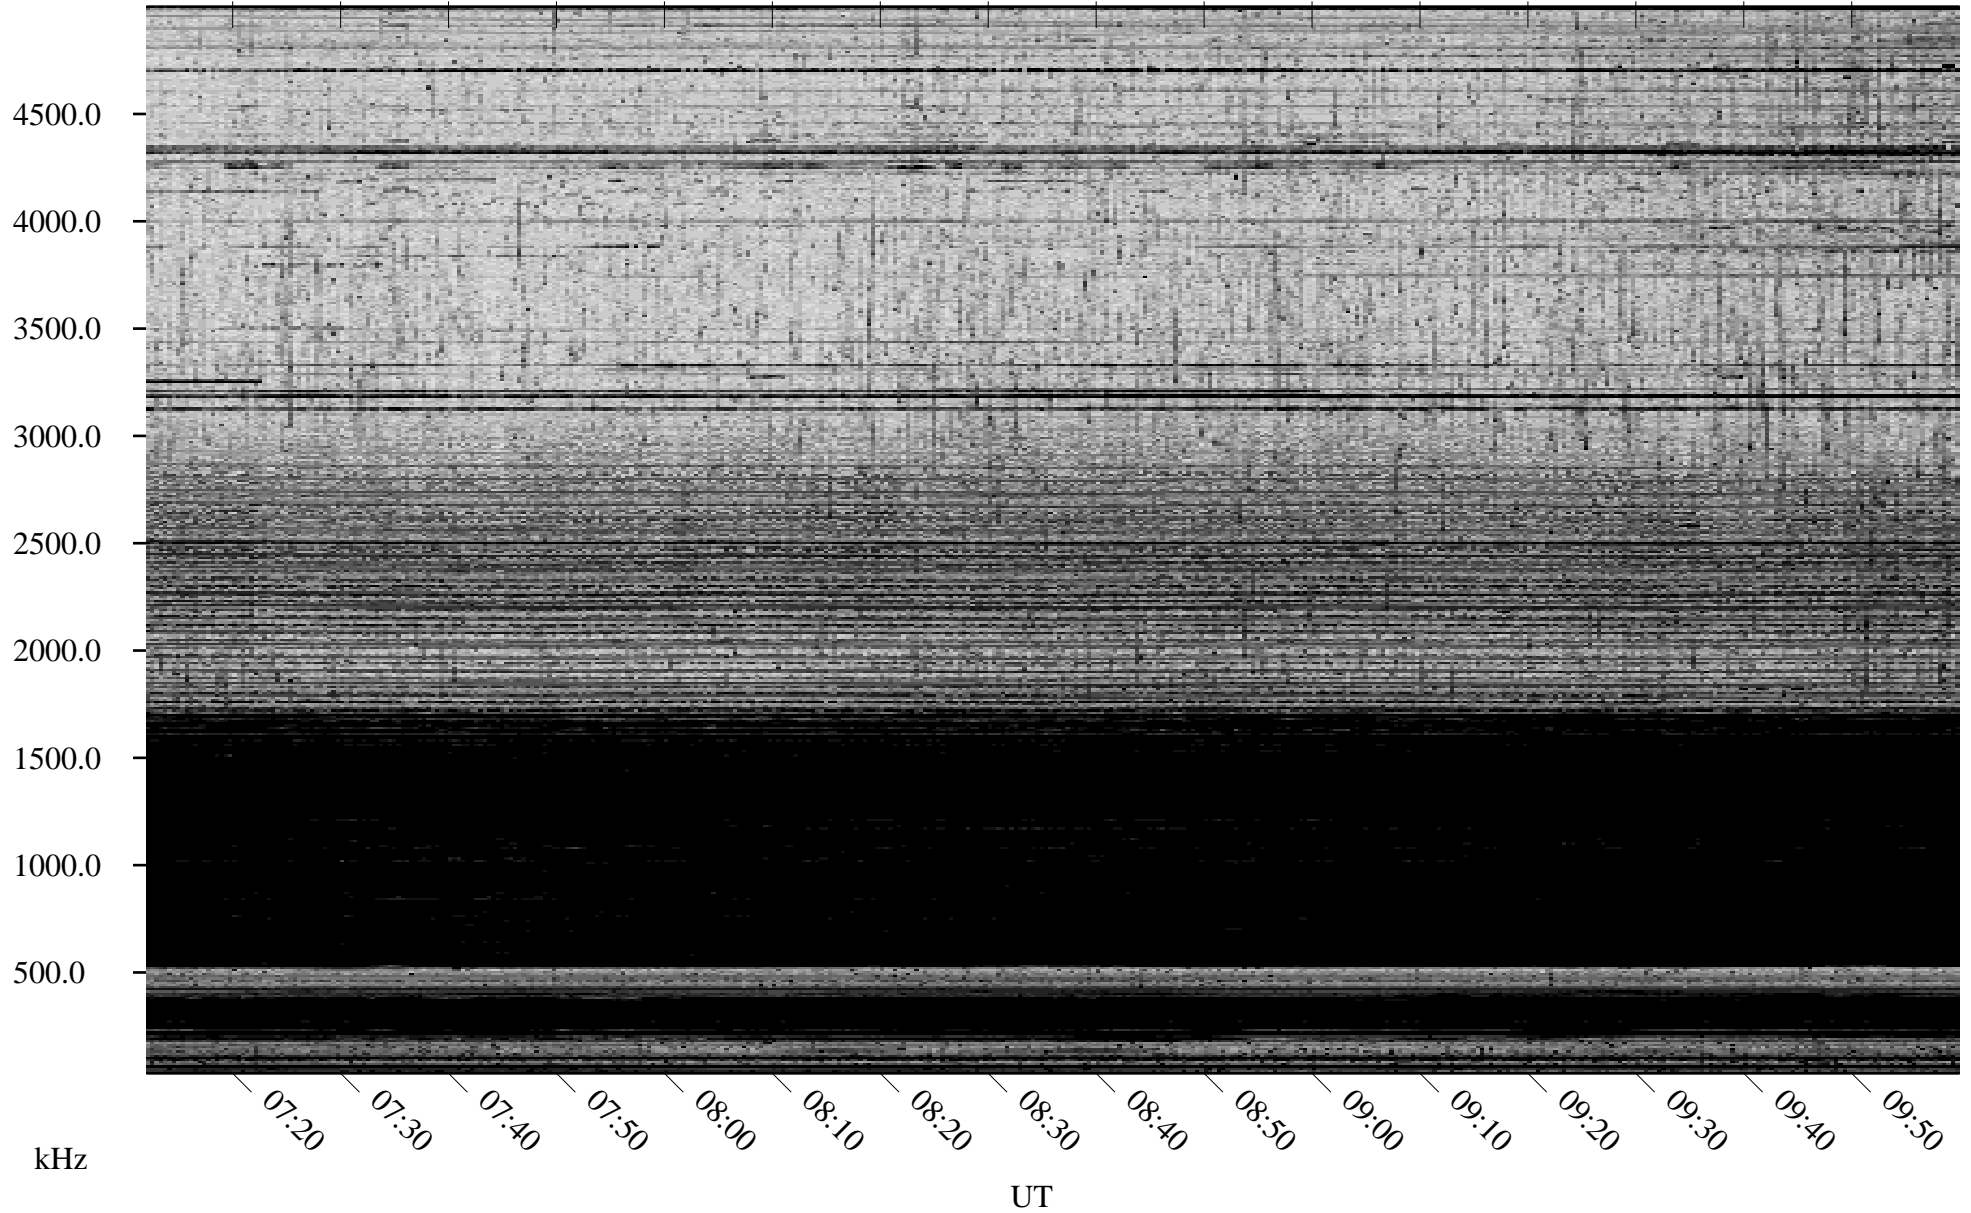

# 10/20/2005 Churchill, Manitoba

Linear Scale    Black = 161    White = 15

ch05292l.r00m max\_12

Page 3

# 10/20/2005 Churchill, Manitoba

Linear Scale    Black = 161    White = 15

ch05292l.r00m max\_12

Page 4

# 10/20/2005 Churchill, Manitoba

Linear Scale    Black = 161    White = 15

ch05292l.r00m max\_12

Page 5

# 10/20/2005 Churchill, Manitoba

Linear Scale    Black = 161    White = 15

ch05292l.r00m max\_12

Page 6