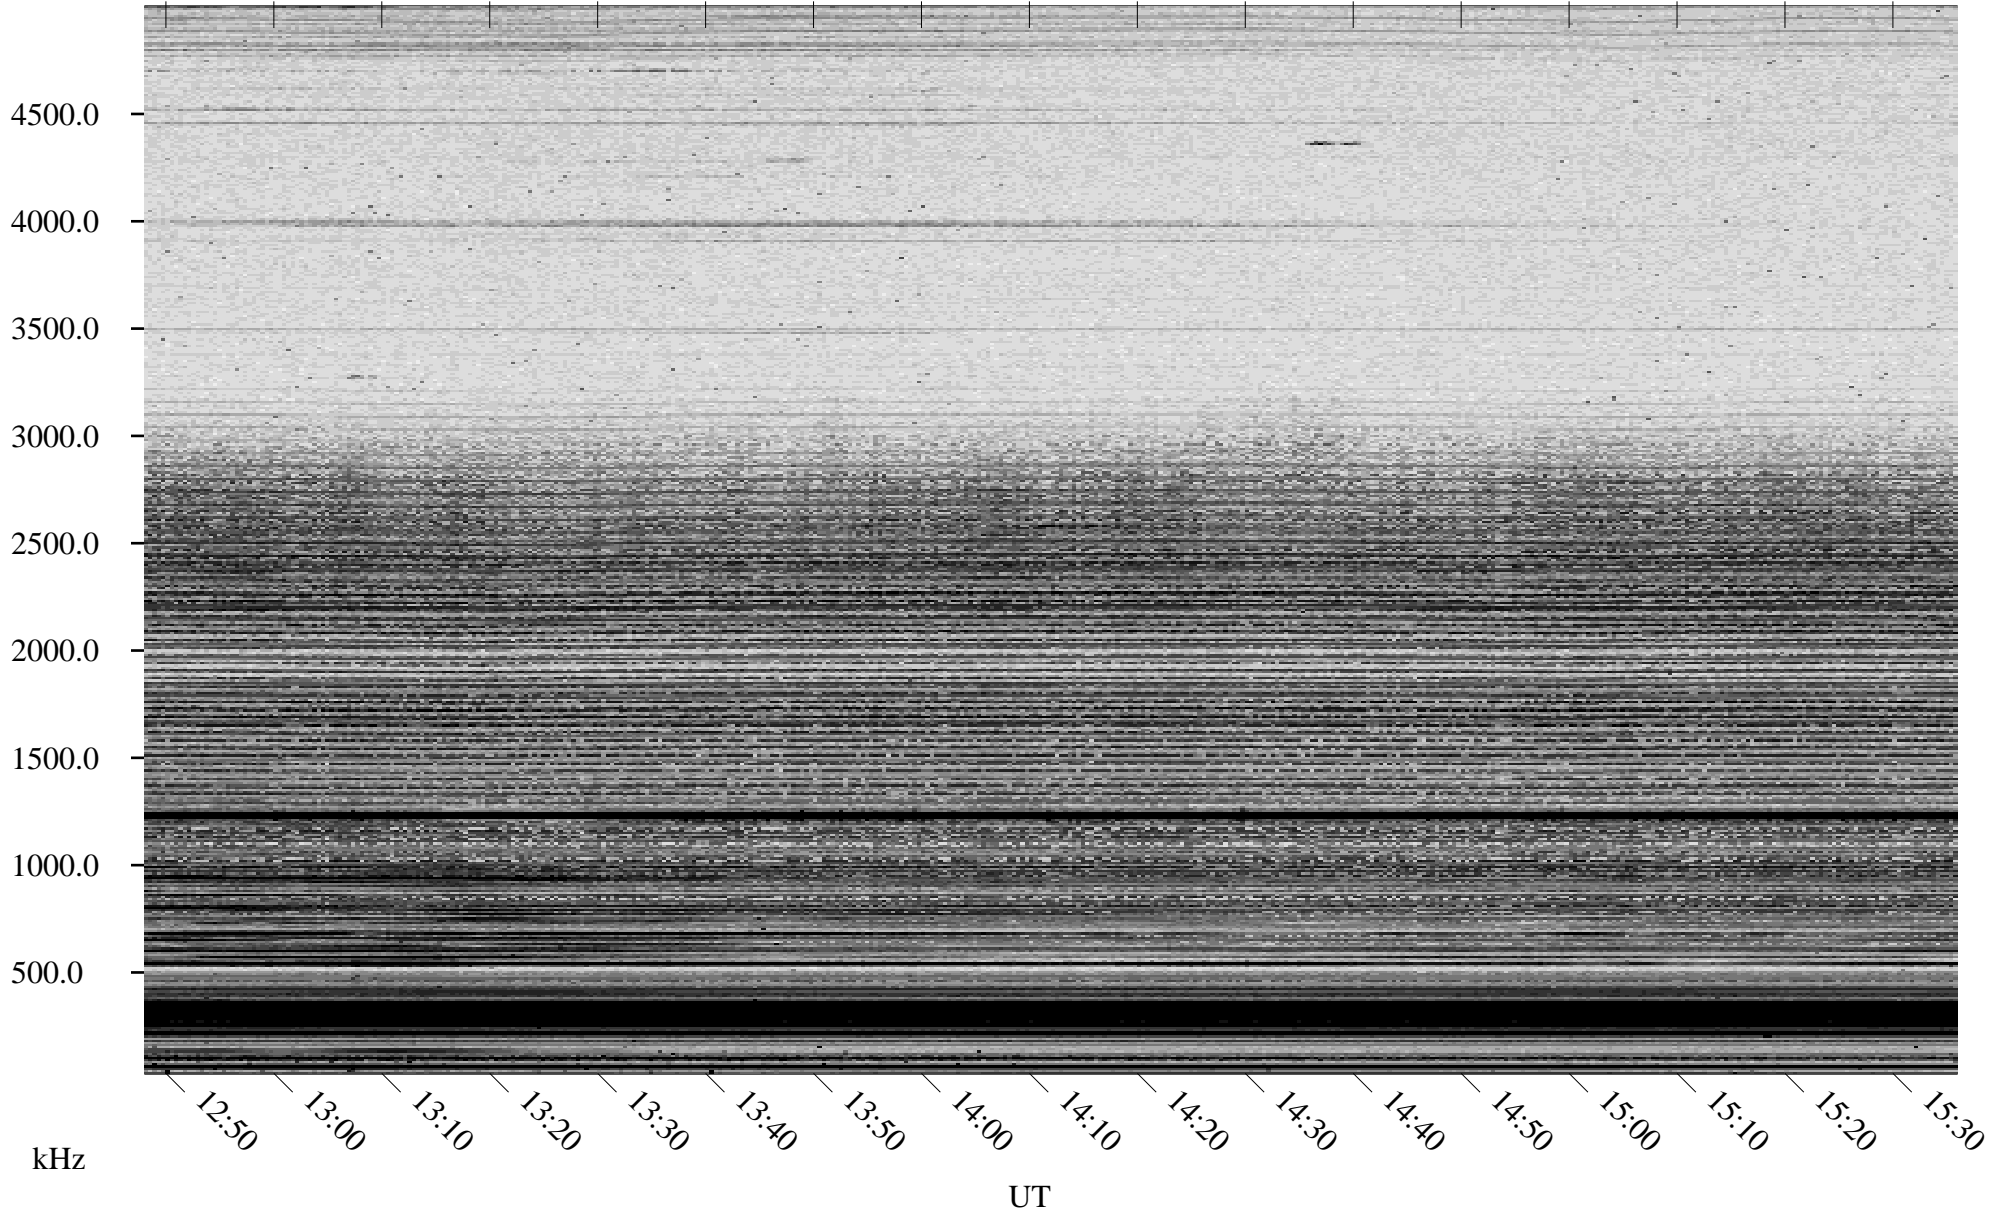

# 10/20/2005 Churchill, Manitoba

Linear Scale    Black = 161    White = 15

ch05292l.r00m max\_12

Page 5

# 10/20/2005 Churchill, Manitoba

Linear Scale    Black = 161    White = 15

ch05292l.r00m max\_12

Page 6

# 10/20/2005 Churchill, Manitoba

Linear Scale    Black = 161    White = 15

ch05292l.r00m max\_12

Page 7

# 10/20/2005 Churchill, Manitoba

Linear Scale    Black = 161    White = 15

ch05292l.r00m max\_12

Page 8