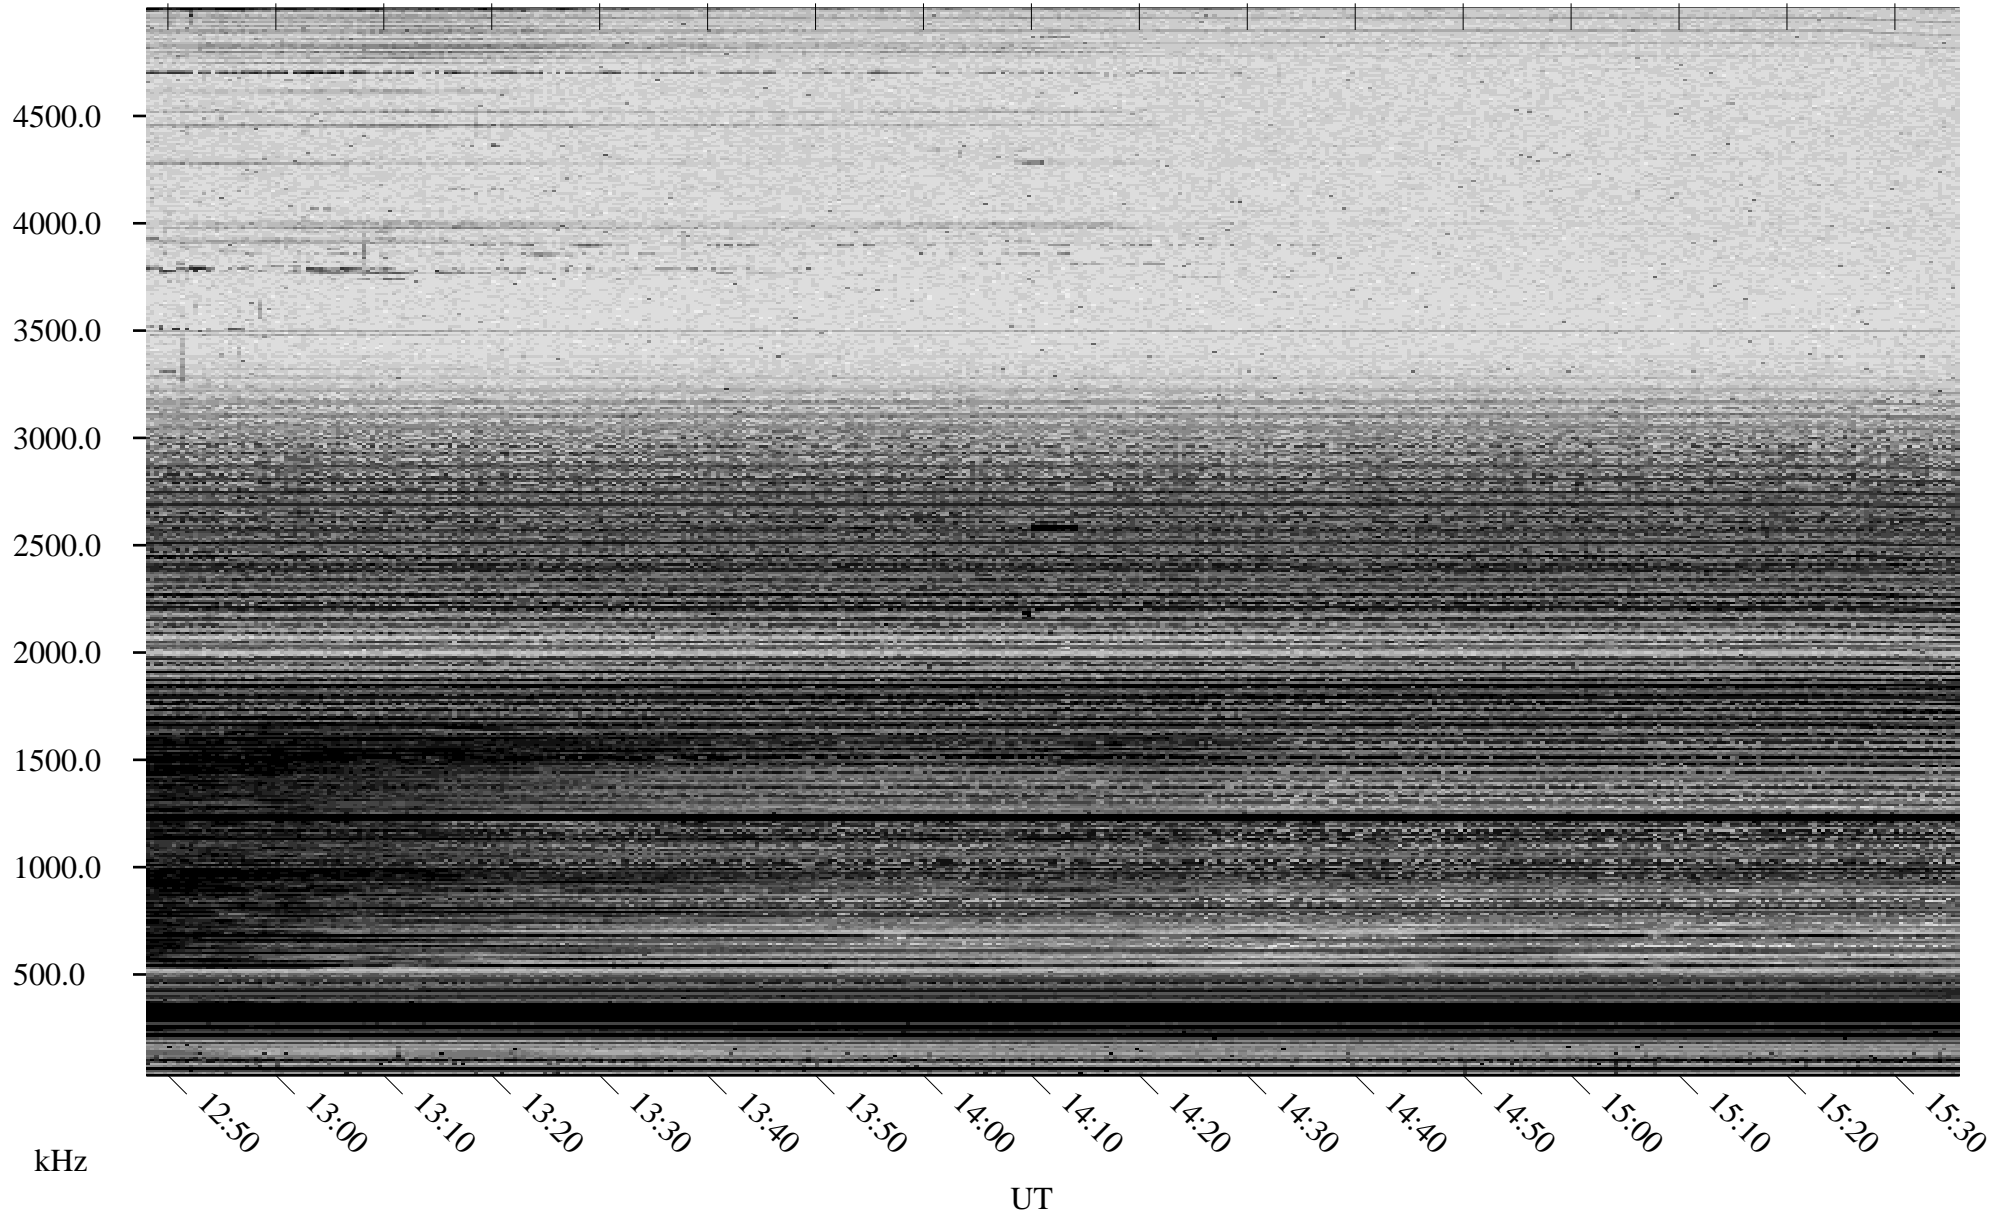

# 10/21/2005 Churchill, Manitoba

Linear Scale    Black = 161    White = 15

ch05293l.r00m max\_12

Page 5

# 10/21/2005 Churchill, Manitoba

Linear Scale    Black = 161    White = 15

ch05293l.r00m max\_12

Page 6

# 10/21/2005 Churchill, Manitoba

Linear Scale    Black = 161    White = 15

ch05293l.r00m max\_12

Page 7

# 10/21/2005 Churchill, Manitoba

Linear Scale    Black = 161    White = 15

ch05293l.r00m max\_12