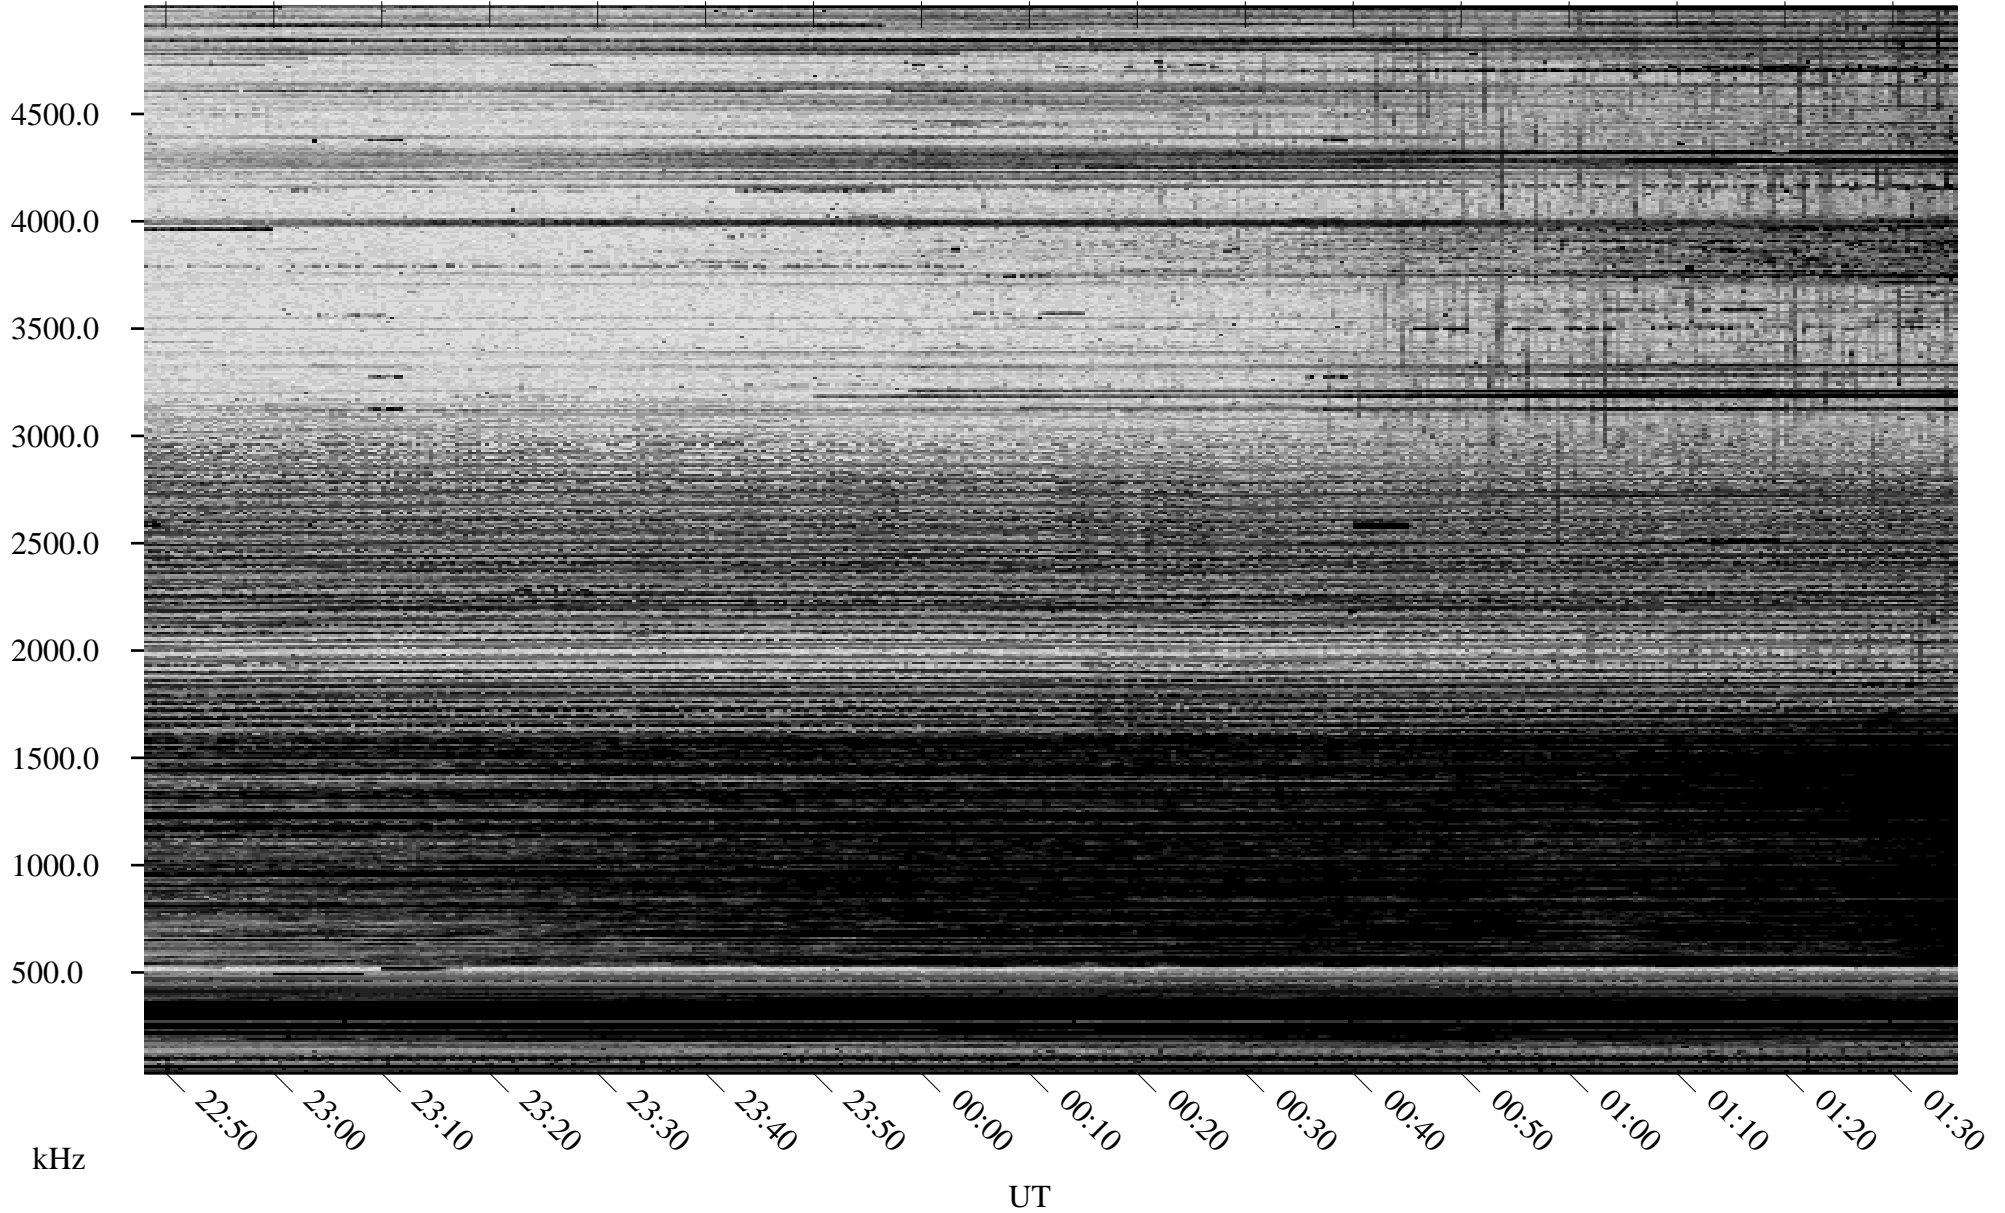

# 10/20/2005 Churchill, Manitoba

Linear Scale    Black = 161    White = 15

ch05293l.r00m max\_12

Page 1

# 10/20/2005 Churchill, Manitoba

Linear Scale    Black = 161    White = 15

ch05293l.r00m max\_12

Page 2

# 10/21/2005 Churchill, Manitoba

Linear Scale    Black = 161    White = 15

ch05293l.r00m max\_12

Page 3

# 10/21/2005 Churchill, Manitoba

Linear Scale    Black = 161    White = 15

ch05293l.r00m max\_12

Page 4