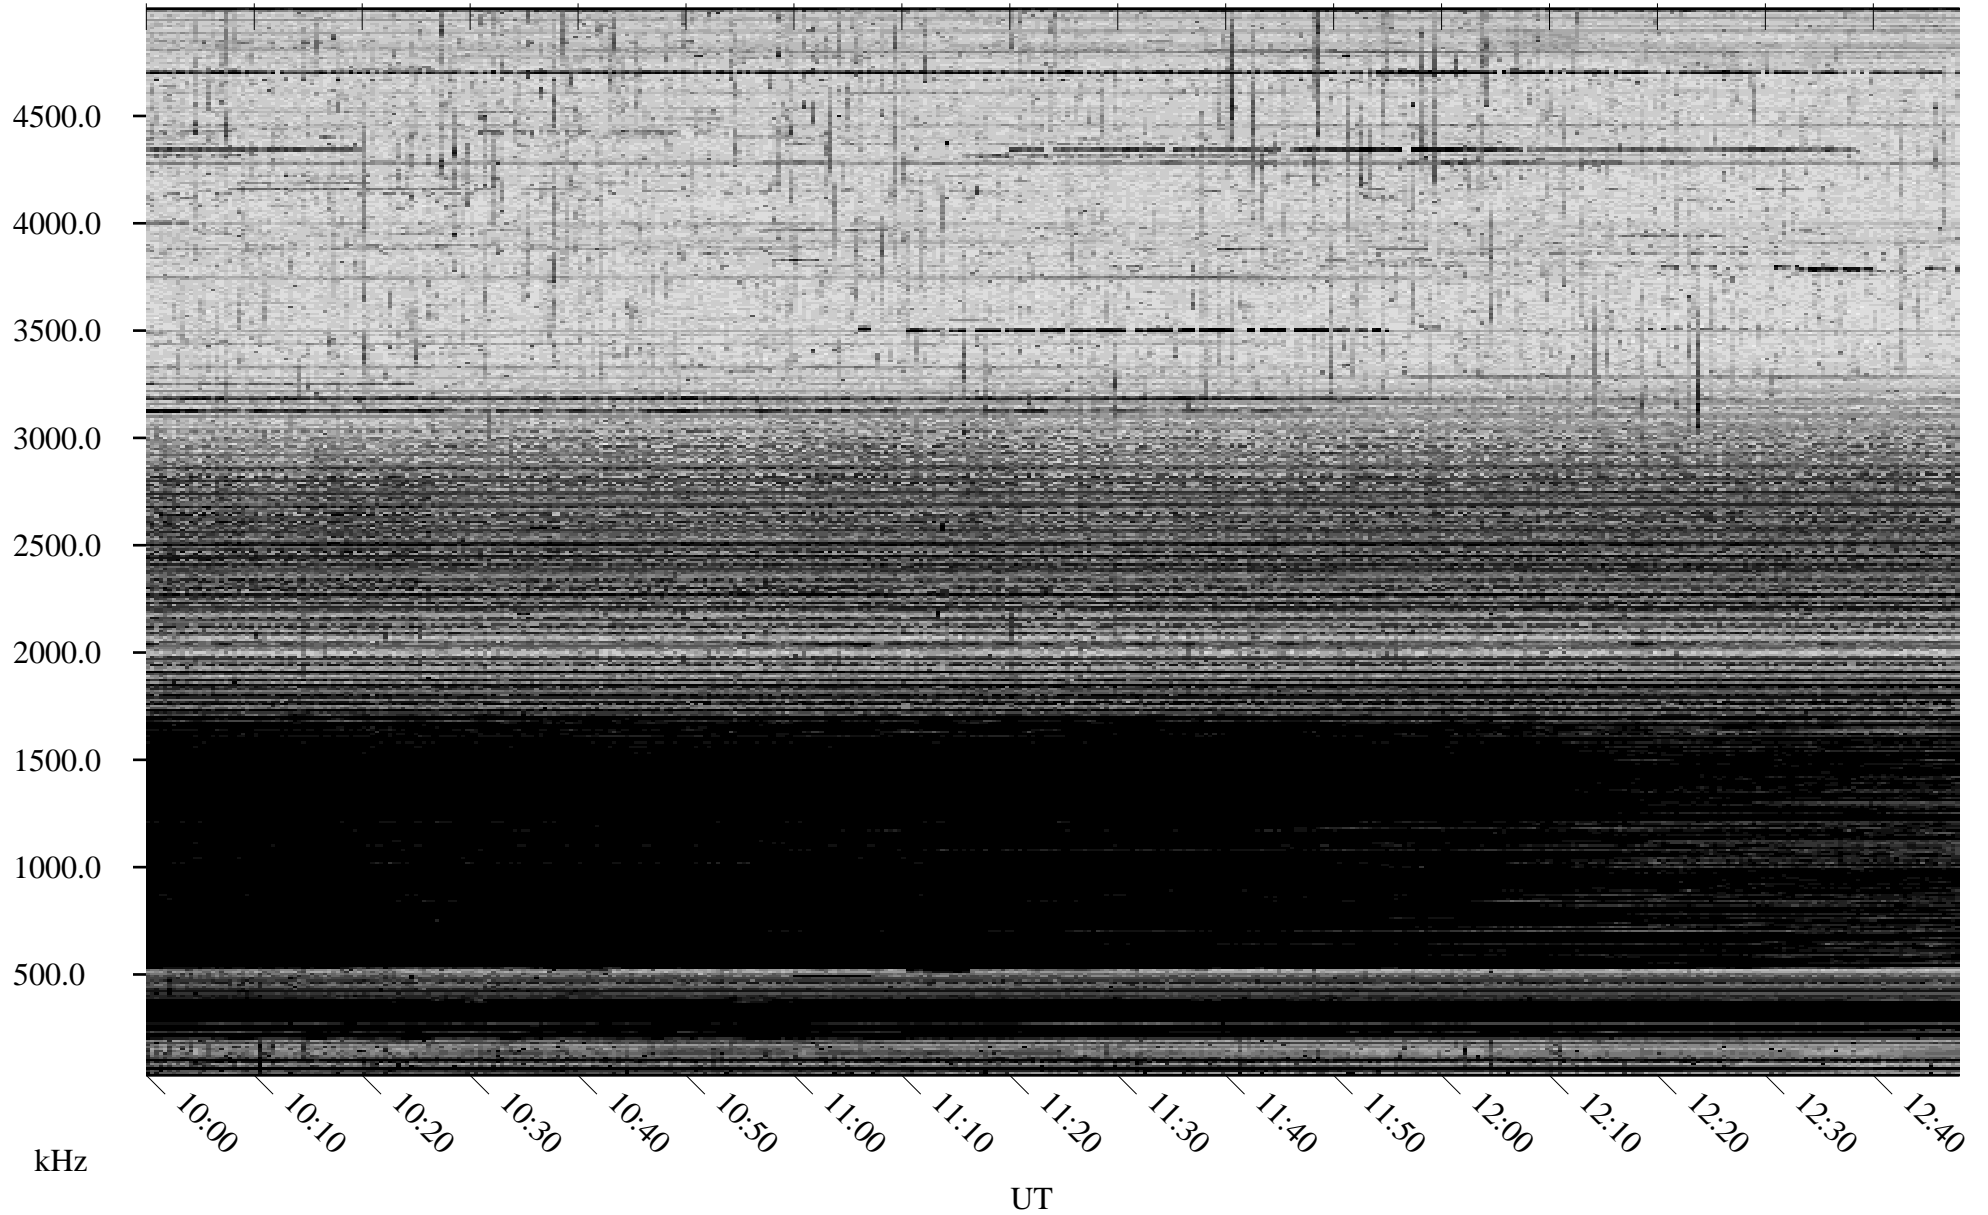

# 10/21/2005 Churchill, Manitoba

Linear Scale    Black = 161    White = 15

ch05293l.r00m max\_12

Page 4

# 10/21/2005 Churchill, Manitoba

Linear Scale    Black = 161    White = 15

ch05293l.r00m max\_12

Page 5

# 10/21/2005 Churchill, Manitoba

Linear Scale    Black = 161    White = 15

ch05293l.r00m max\_12

Page 6

# 10/21/2005 Churchill, Manitoba

Linear Scale    Black = 161    White = 15

ch05293l.r00m max\_12

Page 7