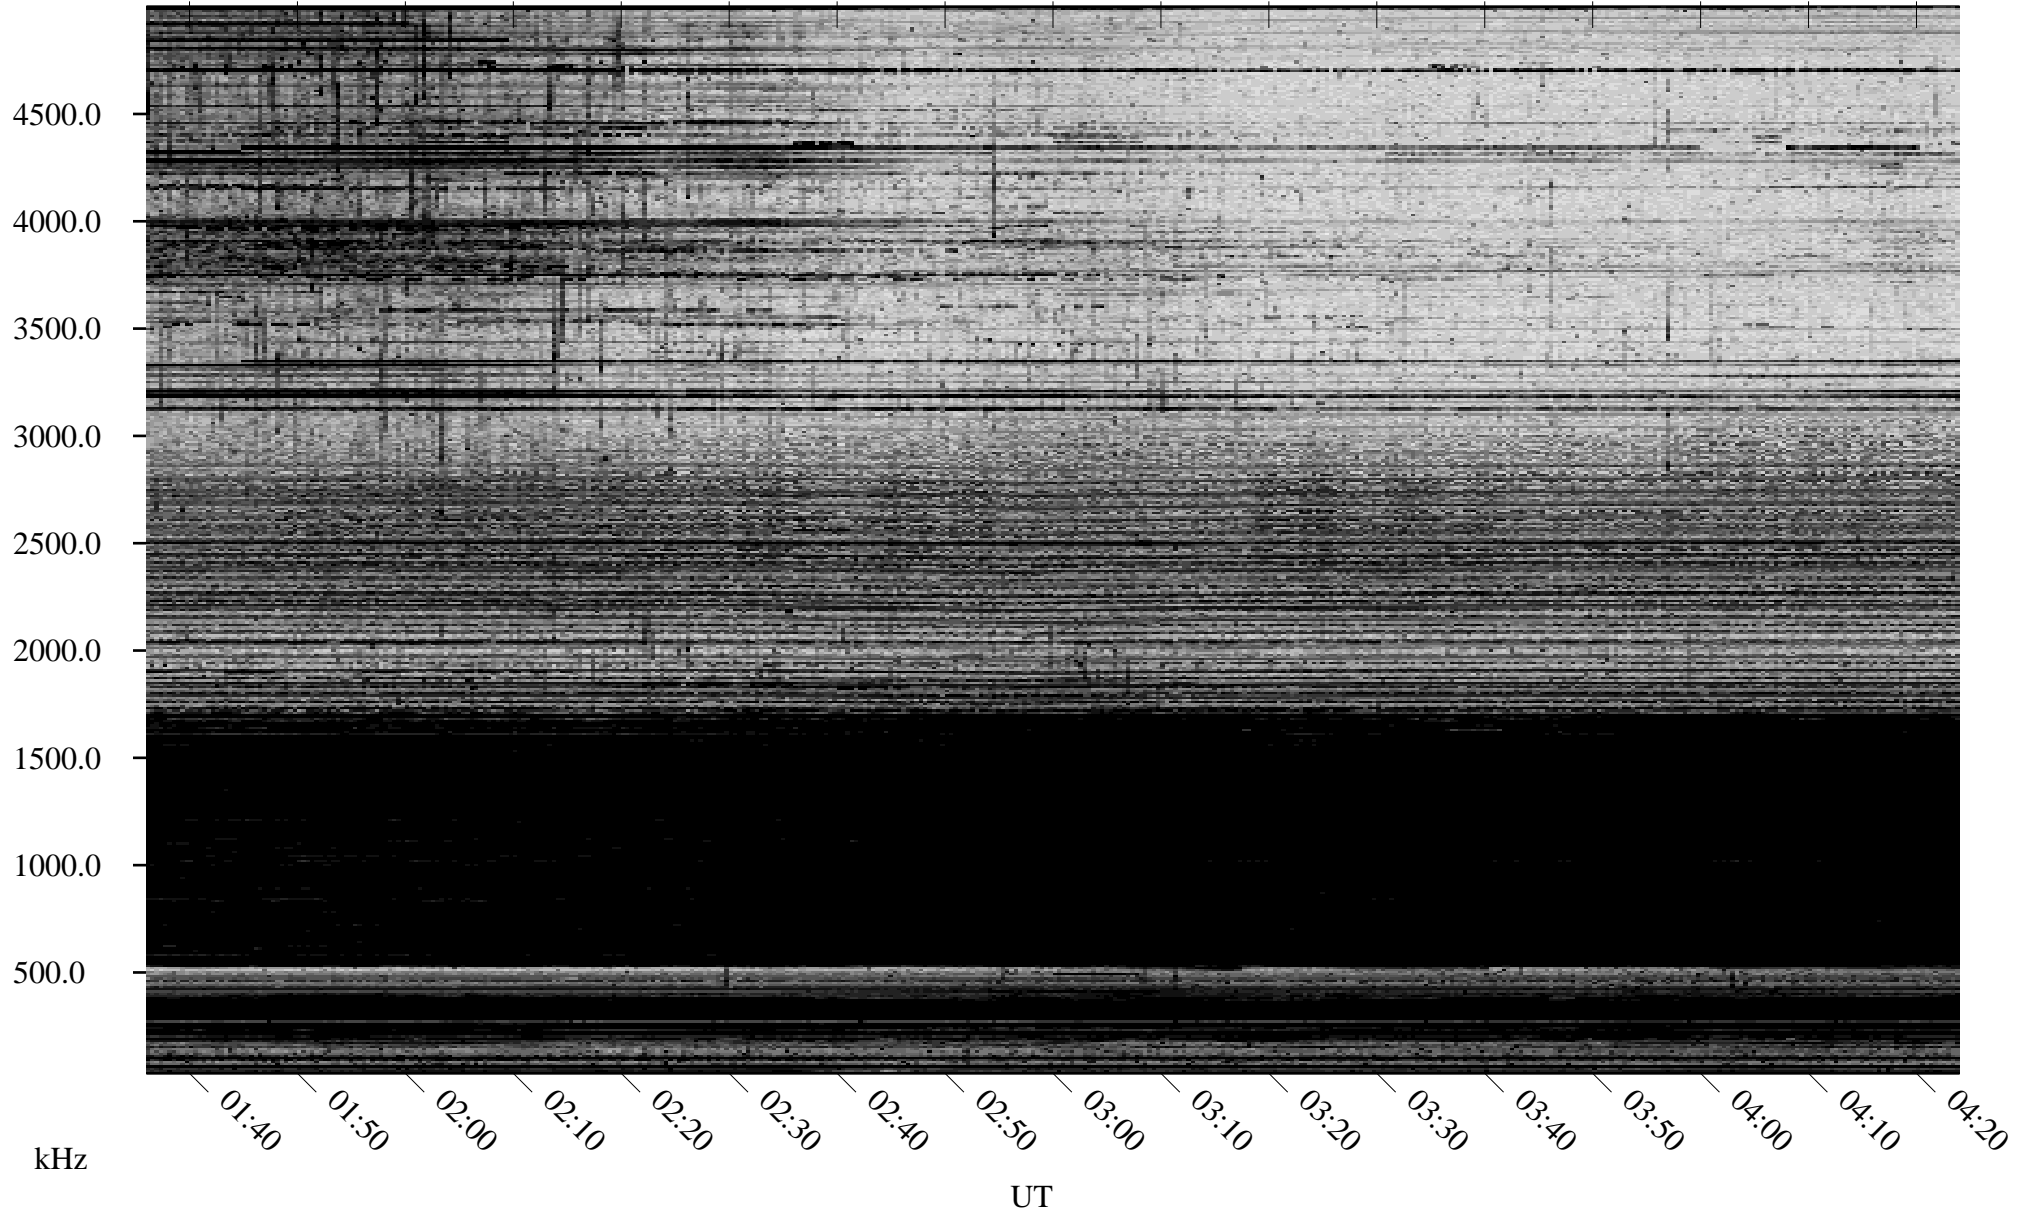

# 10/20/2005 Churchill, Manitoba

Linear Scale    Black = 161    White = 15

ch05293l.r00m max\_12

Page 1

# 10/20/2005 Churchill, Manitoba

Linear Scale    Black = 161    White = 15

ch05293l.r00m max\_12

Page 2

# 10/21/2005 Churchill, Manitoba

Linear Scale    Black = 161    White = 15

ch05293l.r00m max\_12

Page 3

# 10/21/2005 Churchill, Manitoba

Linear Scale    Black = 161    White = 15

ch05293l.r00m max\_12

Page 4