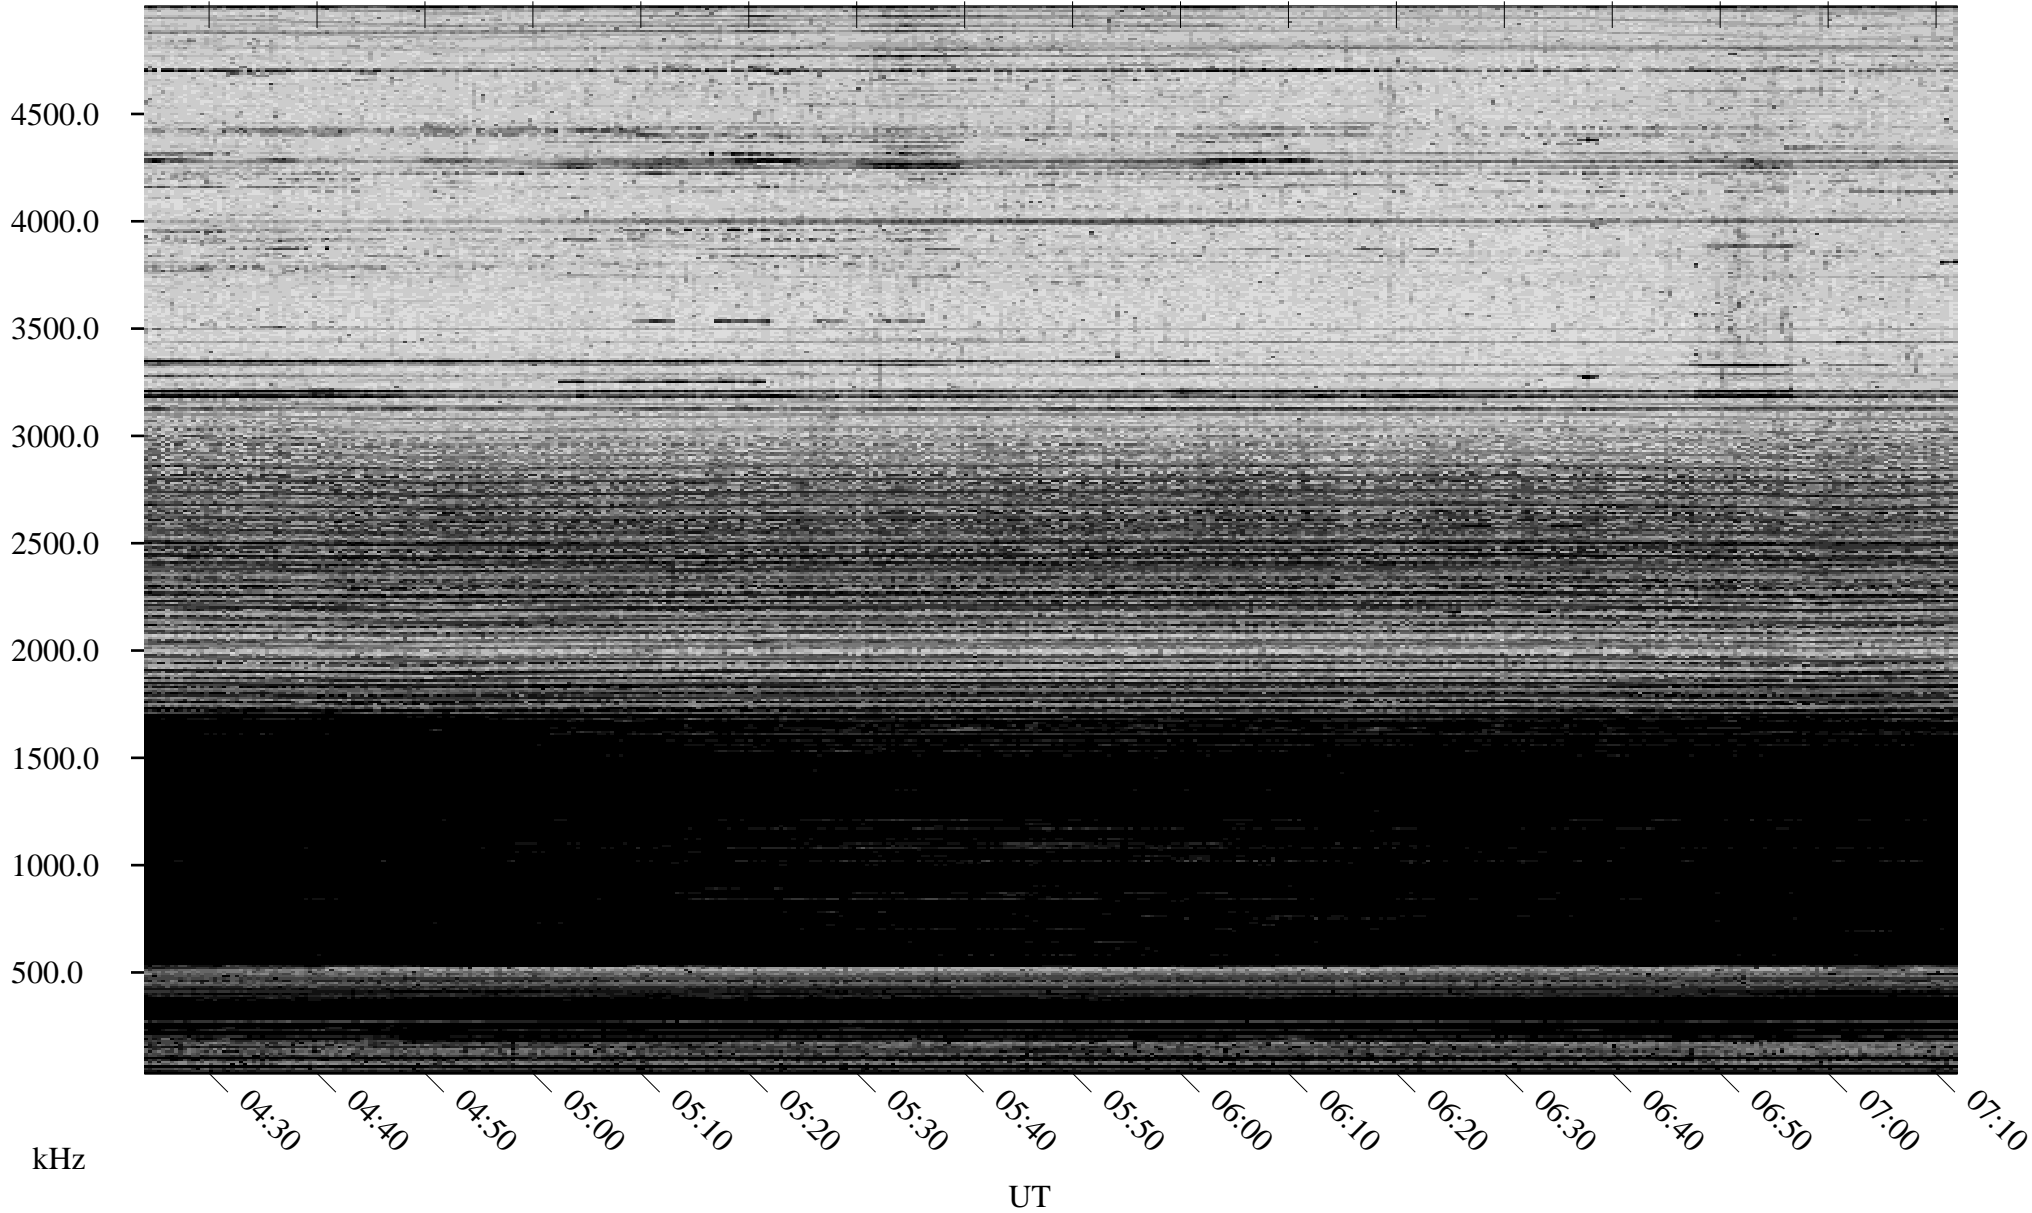

# 10/20/2005 Churchill, Manitoba

Linear Scale    Black = 161    White = 15

ch05293l.r00m max\_12

Page 1

# 10/20/2005 Churchill, Manitoba

Linear Scale    Black = 161    White = 15

ch05293l.r00m max\_12

Page 2

# 10/21/2005 Churchill, Manitoba

Linear Scale    Black = 161    White = 15

ch05293l.r00m max\_12

Page 3

# 10/21/2005 Churchill, Manitoba

Linear Scale    Black = 161    White = 15

ch05293l.r00m max\_12

Page 4