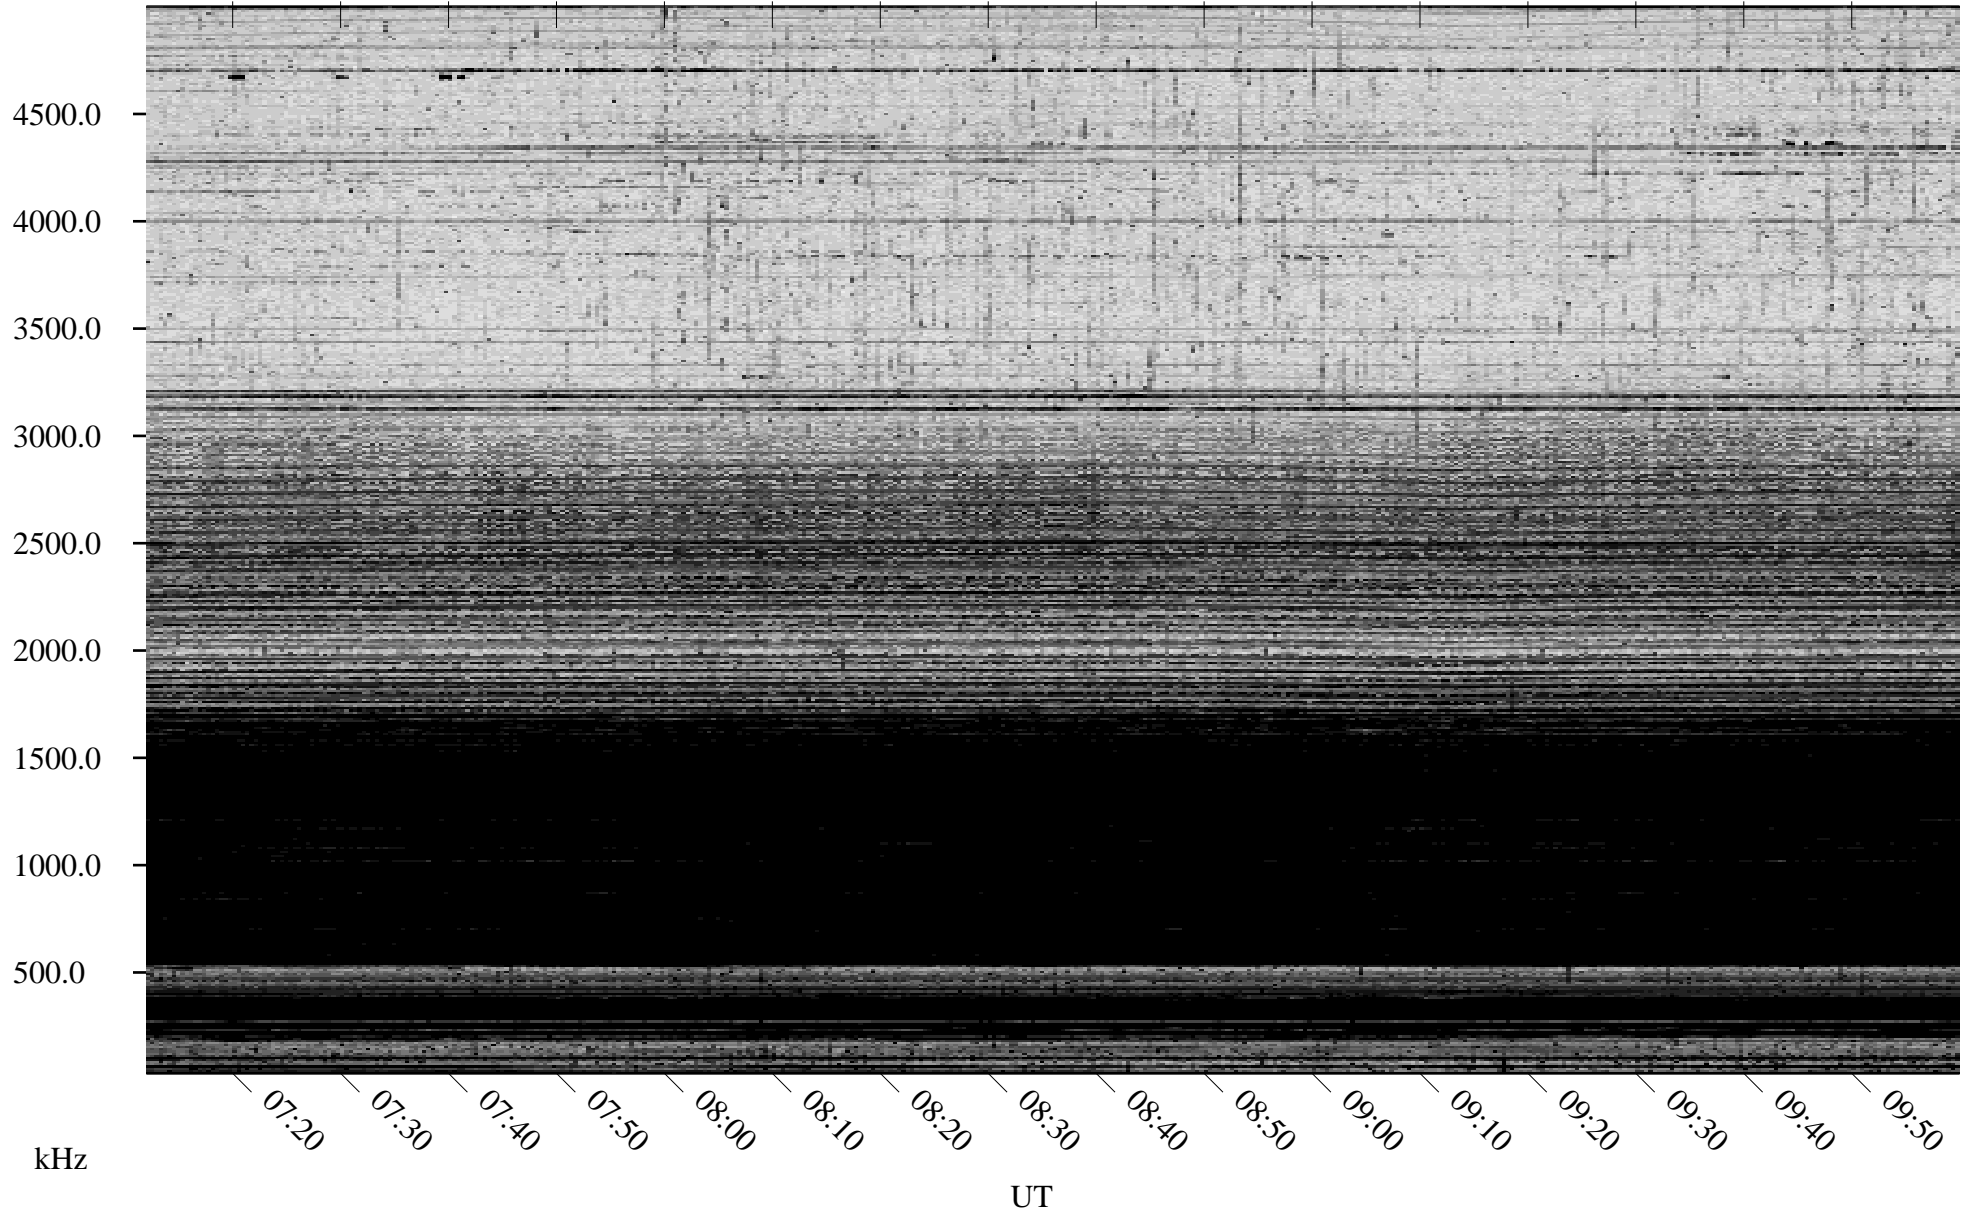

# 10/21/2005 Churchill, Manitoba

Linear Scale    Black = 161    White = 15

ch05293l.r00m max\_12

Page 3

# 10/21/2005 Churchill, Manitoba

Linear Scale    Black = 161    White = 15

ch05293l.r00m max\_12

Page 4

# 10/21/2005 Churchill, Manitoba

Linear Scale    Black = 161    White = 15

ch05293l.r00m max\_12

Page 5

# 10/21/2005 Churchill, Manitoba

Linear Scale    Black = 161    White = 15

ch05293l.r00m max\_12

Page 6