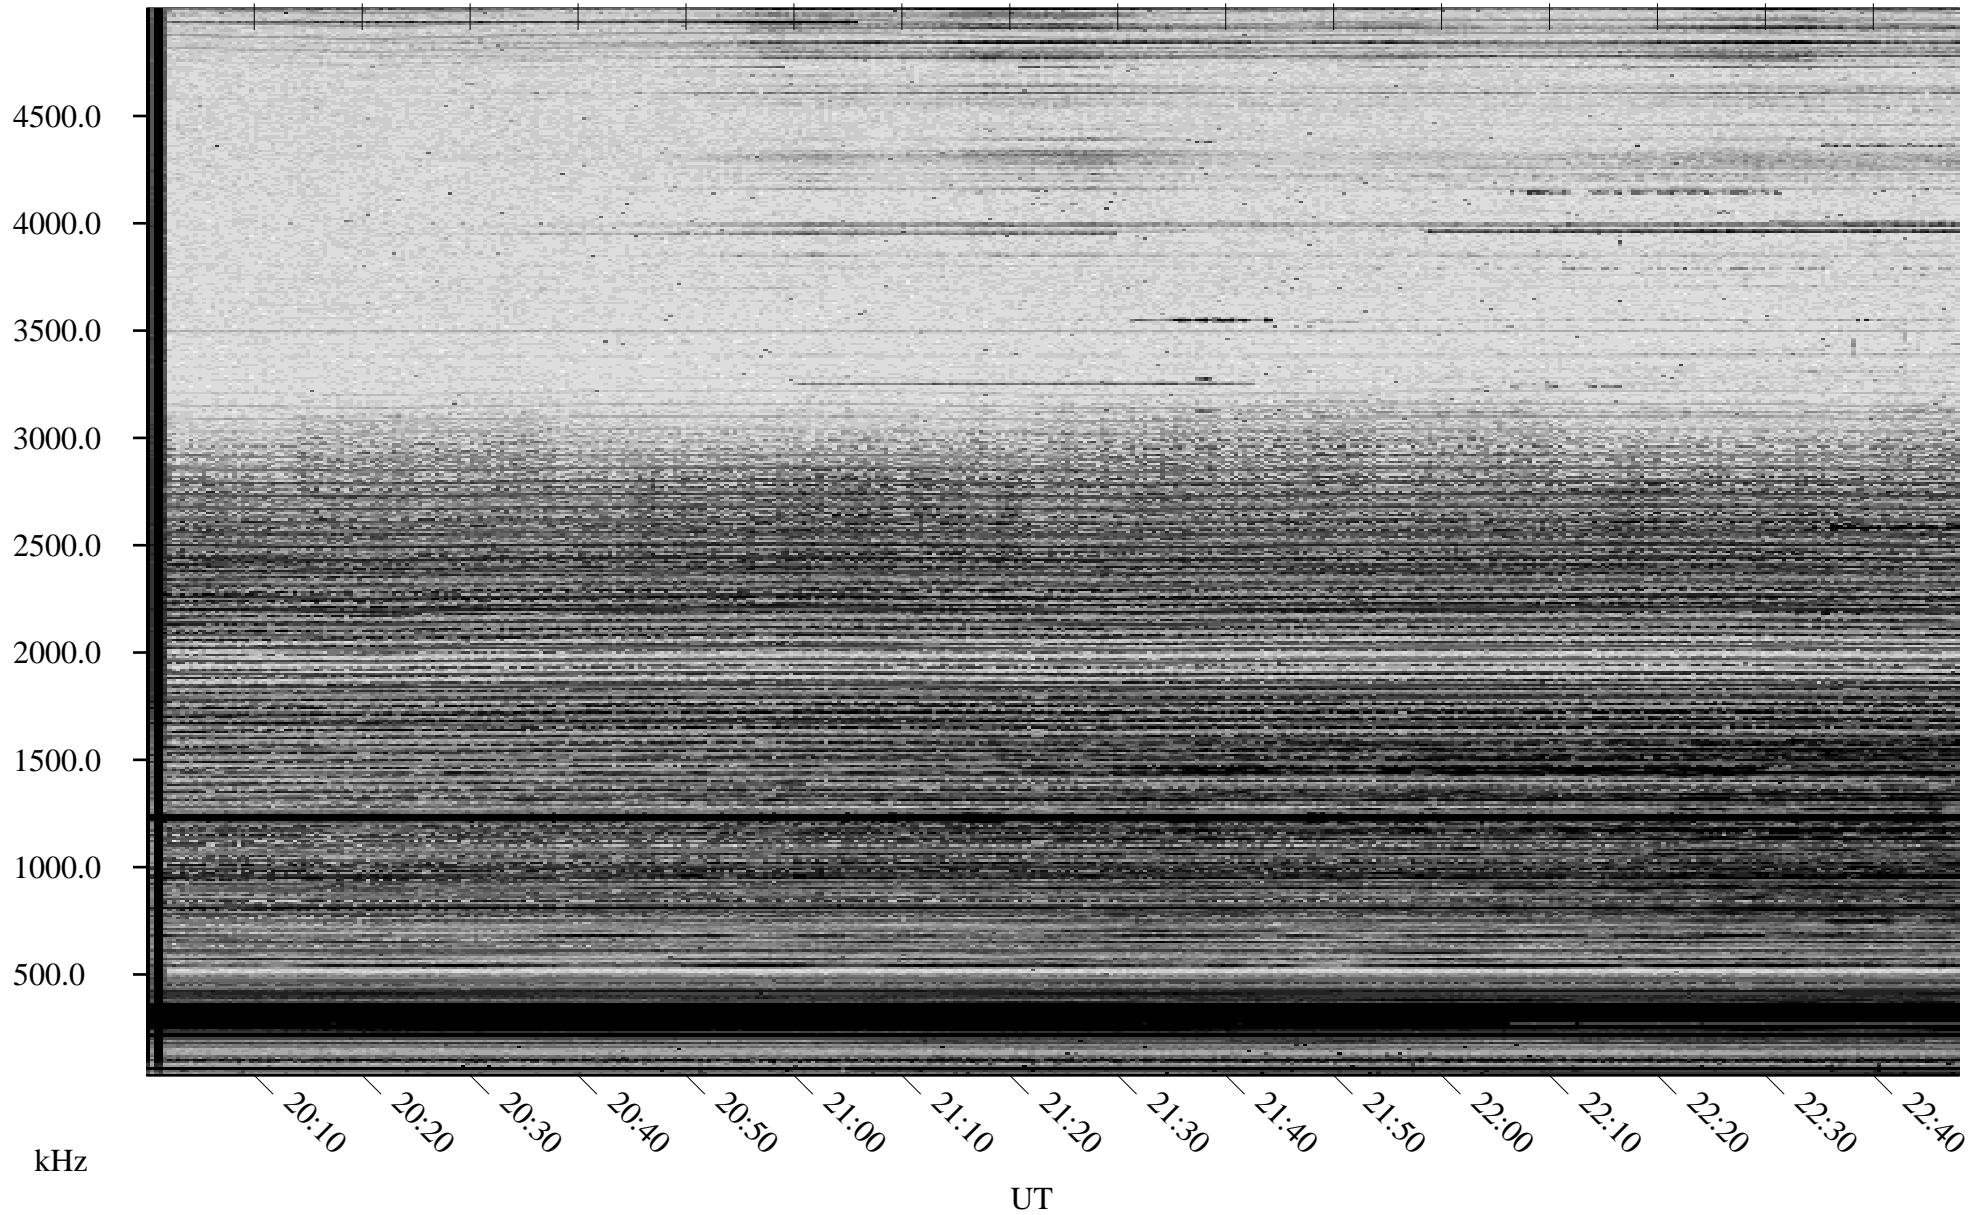

# 10/20/2005 Churchill, Manitoba

Linear Scale    Black = 161    White = 15

ch05293l.r00m max\_12

Page 1

# 10/20/2005 Churchill, Manitoba

Linear Scale    Black = 161    White = 15

ch05293l.r00m max\_12

Page 2

# 10/21/2005 Churchill, Manitoba

Linear Scale    Black = 161    White = 15

ch05293l.r00m max\_12

Page 3

# 10/21/2005 Churchill, Manitoba

Linear Scale    Black = 161    White = 15

ch05293l.r00m max\_12

Page 4