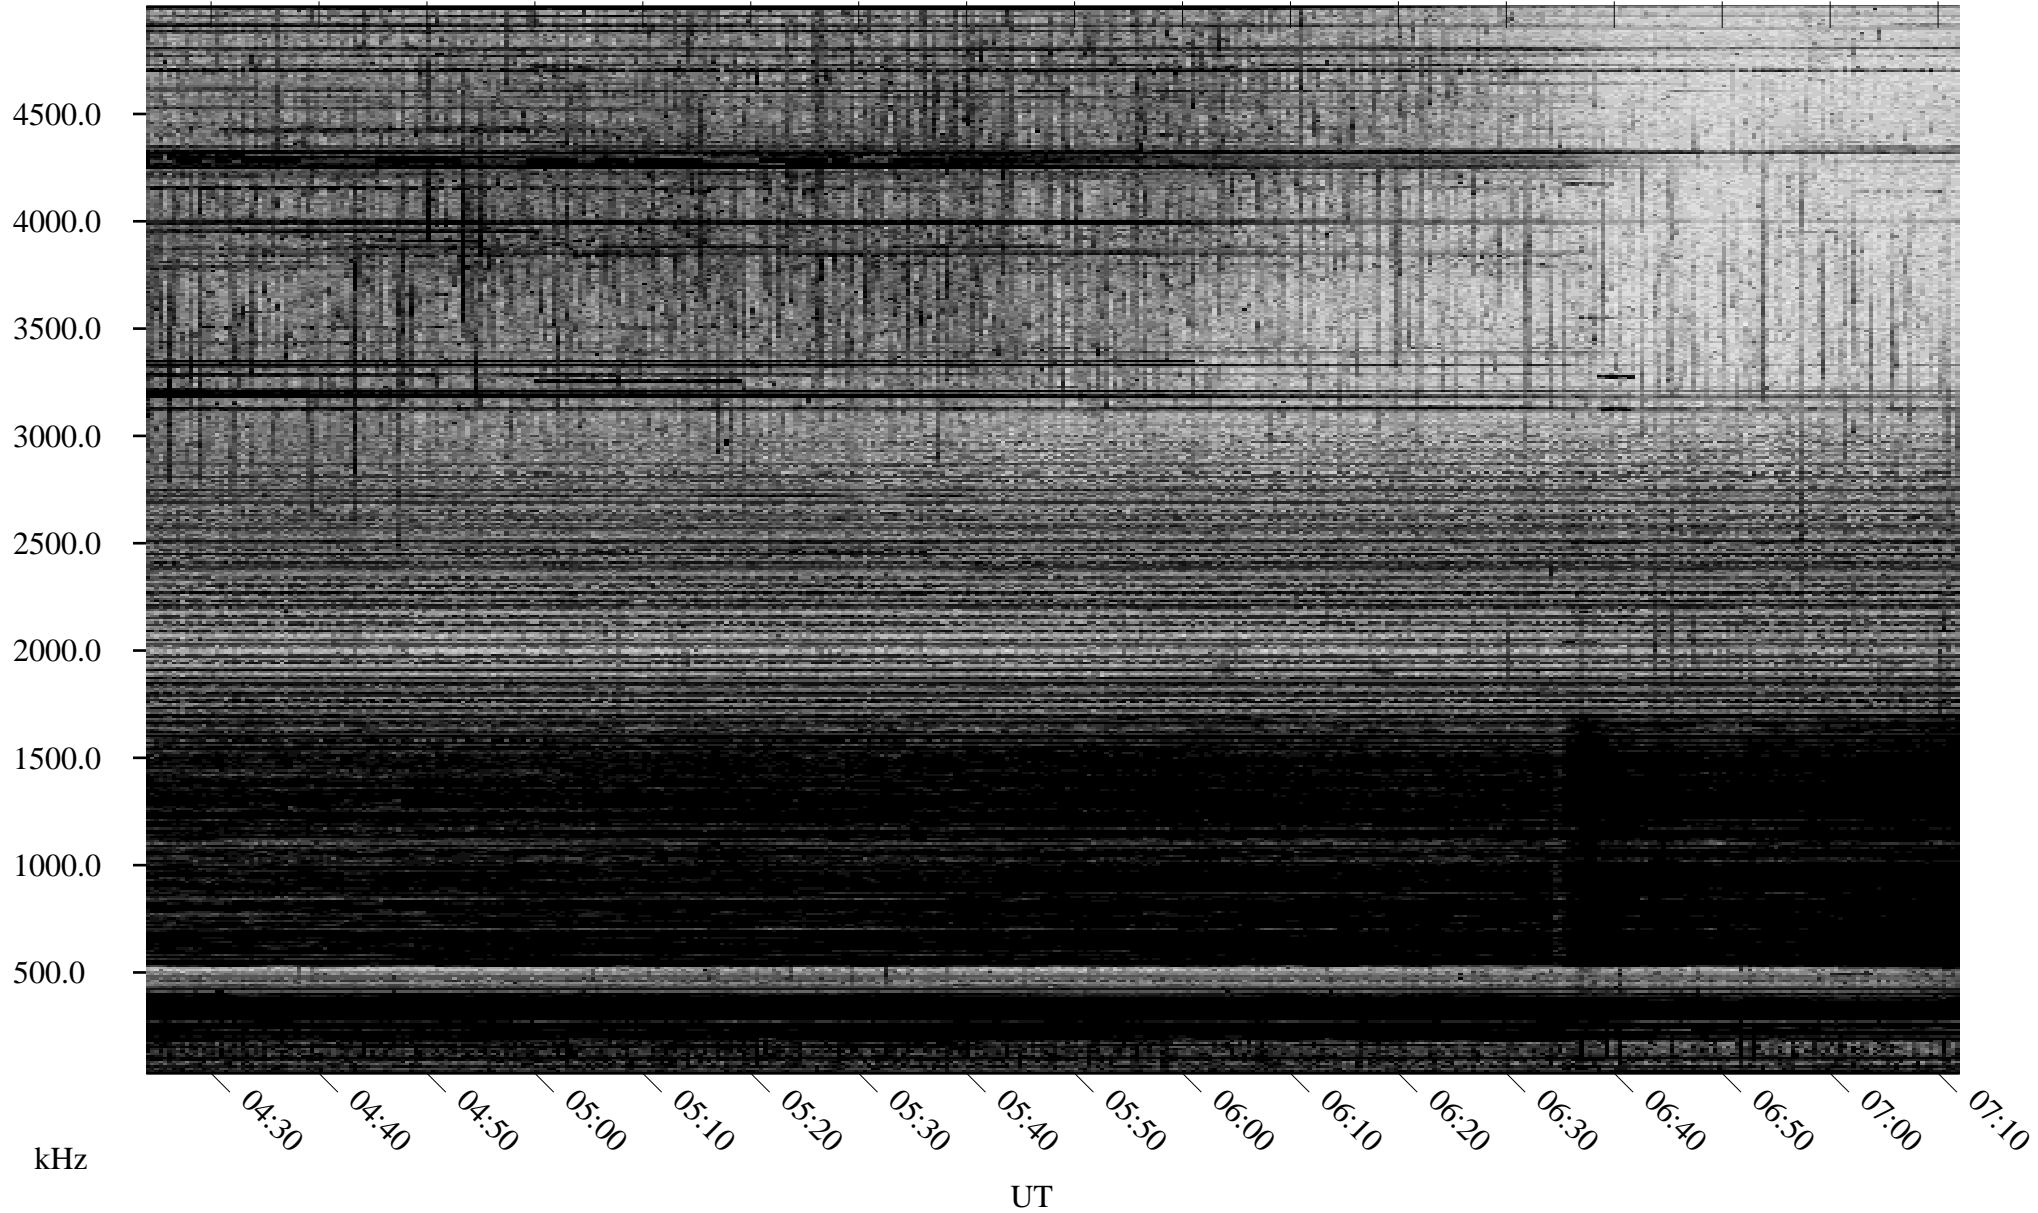

10/21/2005 Churchill, Manitoba

Linear Scale Black = 161 White = 15

ch05294l.r00m max_12

Page 1

10/21/2005 Churchill, Manitoba

Linear Scale Black = 161 White = 15

ch05294l.r00m max_12

Page 2

10/22/2005 Churchill, Manitoba

Linear Scale Black = 161 White = 15

ch05294l.r00m max_12

Page 3

10/22/2005 Churchill, Manitoba

Linear Scale Black = 161 White = 15

ch05294l.r00m max_12

Page 4

10/22/2005 Churchill, Manitoba

Linear Scale Black = 161 White = 15

ch05294l.r00m max_12

Page 5

10/22/2005 Churchill, Manitoba

Linear Scale Black = 161 White = 15

ch05294l.r00m max_12

Page 6

10/22/2005 Churchill, Manitoba

Linear Scale Black = 161 White = 15

ch05294l.r00m max_12

Page 7

10/22/2005 Churchill, Manitoba

Linear Scale Black = 161 White = 15

ch05294l.r00m max_12