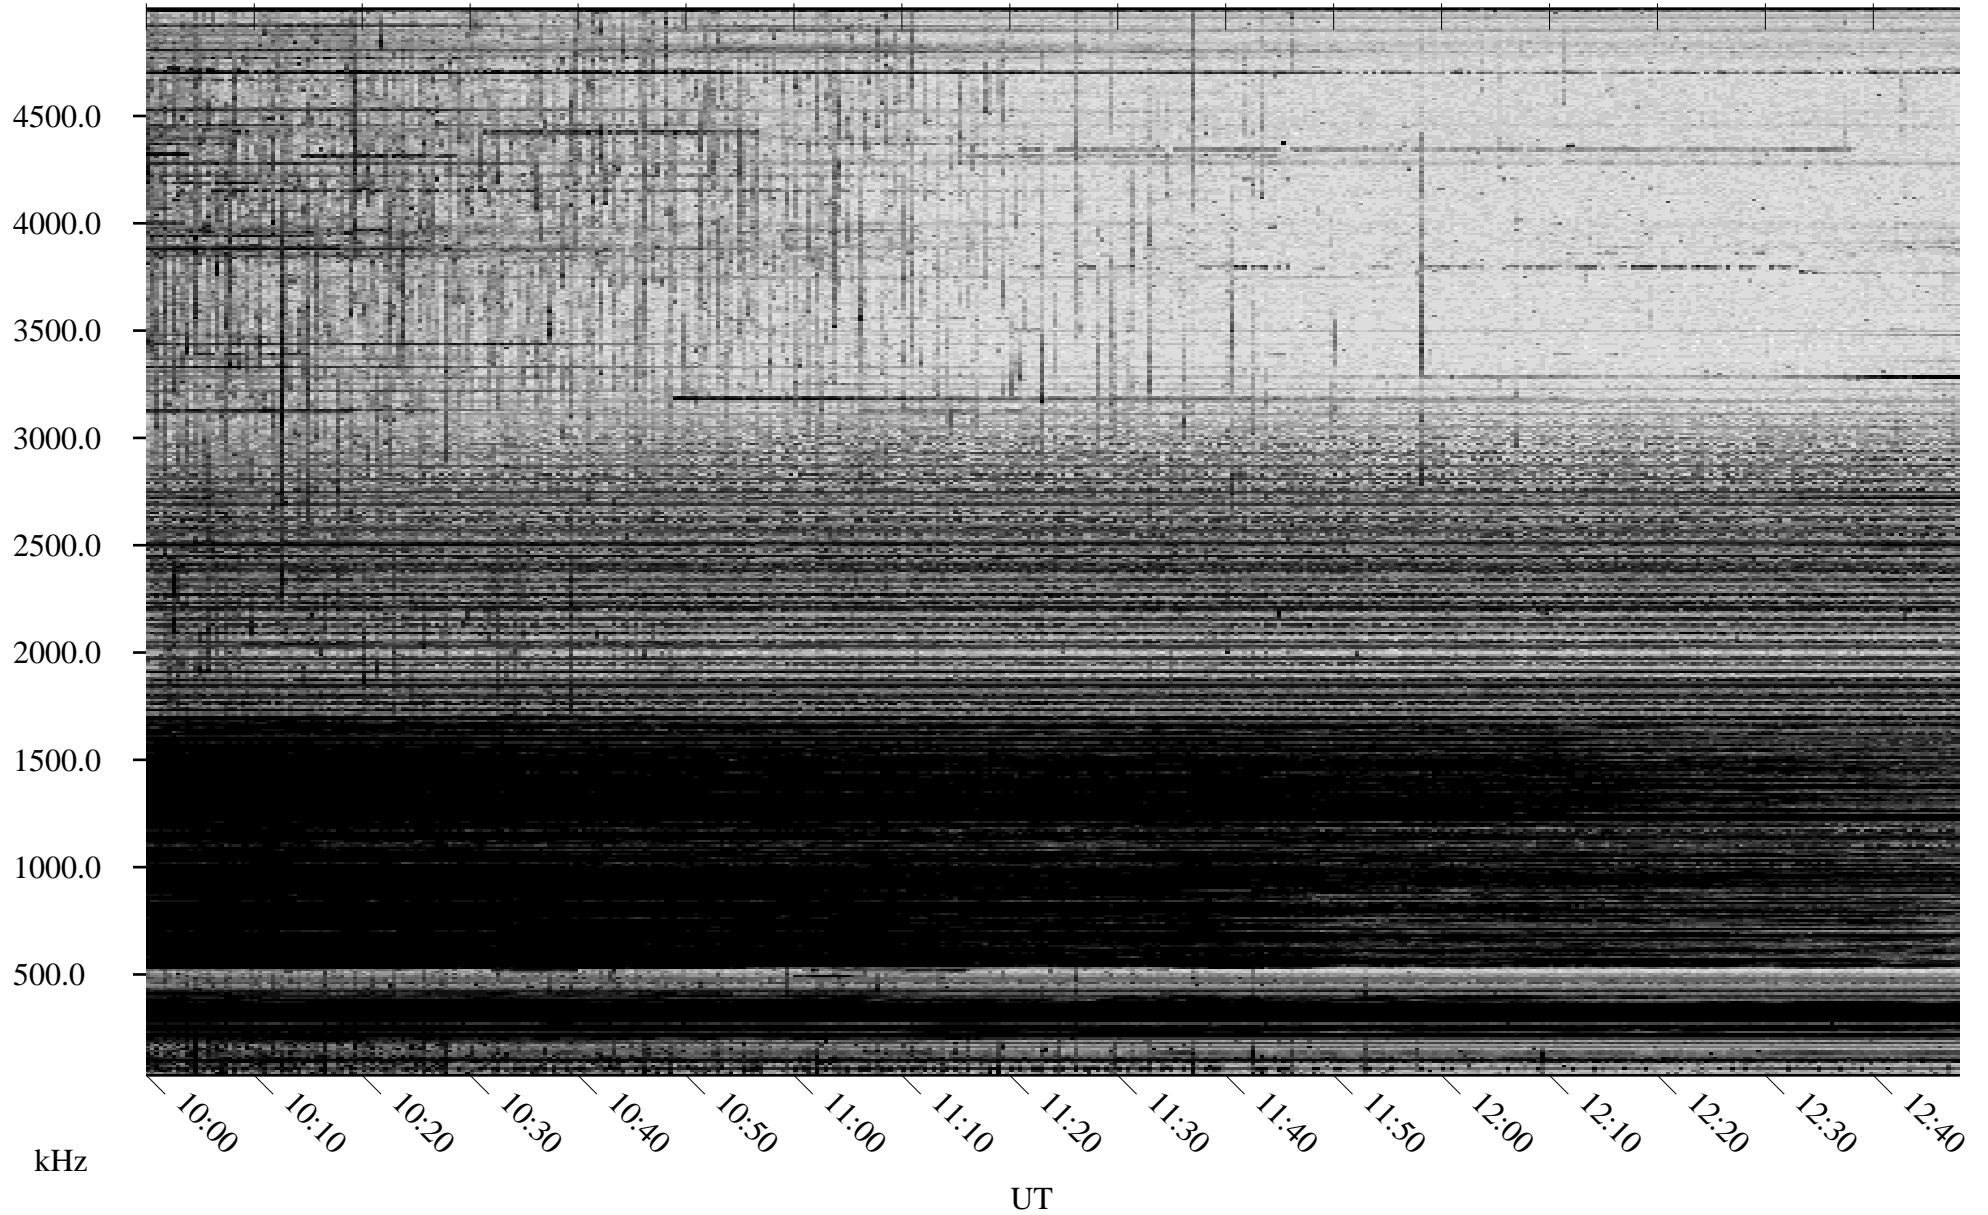

10/21/2005 Churchill, Manitoba

Linear Scale Black = 161 White = 15

ch05294l.r00m max_12

Page 1

10/21/2005 Churchill, Manitoba

Linear Scale Black = 161 White = 15

ch05294l.r00m max_12

Page 2

10/22/2005 Churchill, Manitoba

Linear Scale Black = 161 White = 15

ch05294l.r00m max_12

Page 3

10/22/2005 Churchill, Manitoba

Linear Scale Black = 161 White = 15

ch05294l.r00m max_12

Page 4

10/22/2005 Churchill, Manitoba

Linear Scale Black = 161 White = 15

ch05294l.r00m max_12

Page 5

10/22/2005 Churchill, Manitoba

Linear Scale Black = 161 White = 15

ch05294l.r00m max_12

Page 6

10/22/2005 Churchill, Manitoba

Linear Scale Black = 161 White = 15

ch05294l.r00m max_12

Page 7

10/22/2005 Churchill, Manitoba

Linear Scale Black = 161 White = 15

ch05294l.r00m max_12