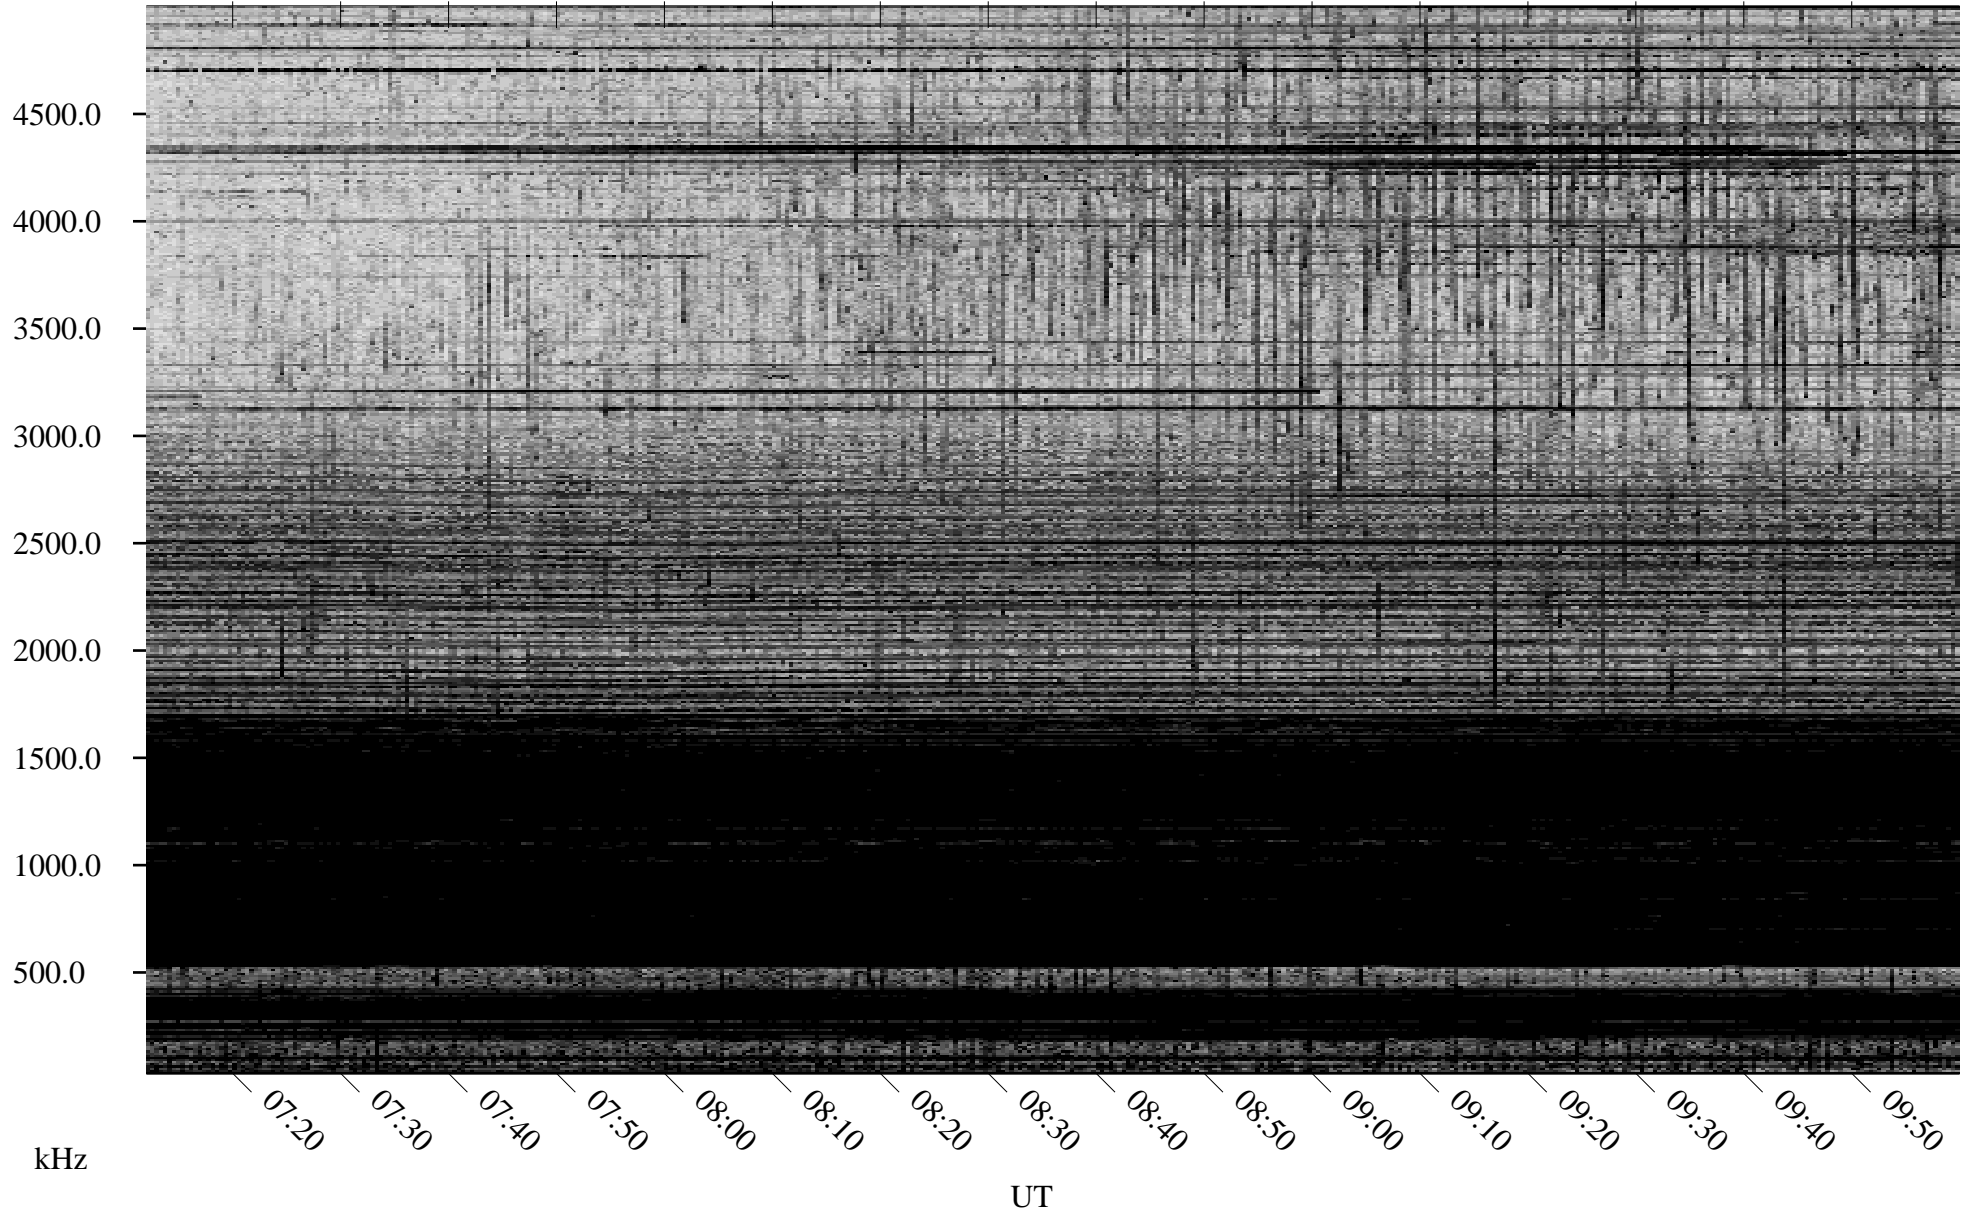

10/21/2005 Churchill, Manitoba

Linear Scale Black = 161 White = 15

ch05294l.r00m max_12

Page 1

10/21/2005 Churchill, Manitoba

Linear Scale Black = 161 White = 15

ch05294l.r00m max_12

Page 2

10/22/2005 Churchill, Manitoba

Linear Scale Black = 161 White = 15

ch05294l.r00m max_12

Page 3

10/22/2005 Churchill, Manitoba

Linear Scale Black = 161 White = 15

ch05294l.r00m max_12

Page 4

10/22/2005 Churchill, Manitoba

Linear Scale Black = 161 White = 15

ch05294l.r00m max_12

Page 5

10/22/2005 Churchill, Manitoba

Linear Scale Black = 161 White = 15

ch05294l.r00m max_12

Page 6

10/22/2005 Churchill, Manitoba

Linear Scale Black = 161 White = 15

ch05294l.r00m max_12

Page 7

10/22/2005 Churchill, Manitoba

Linear Scale Black = 161 White = 15

ch05294l.r00m max_12