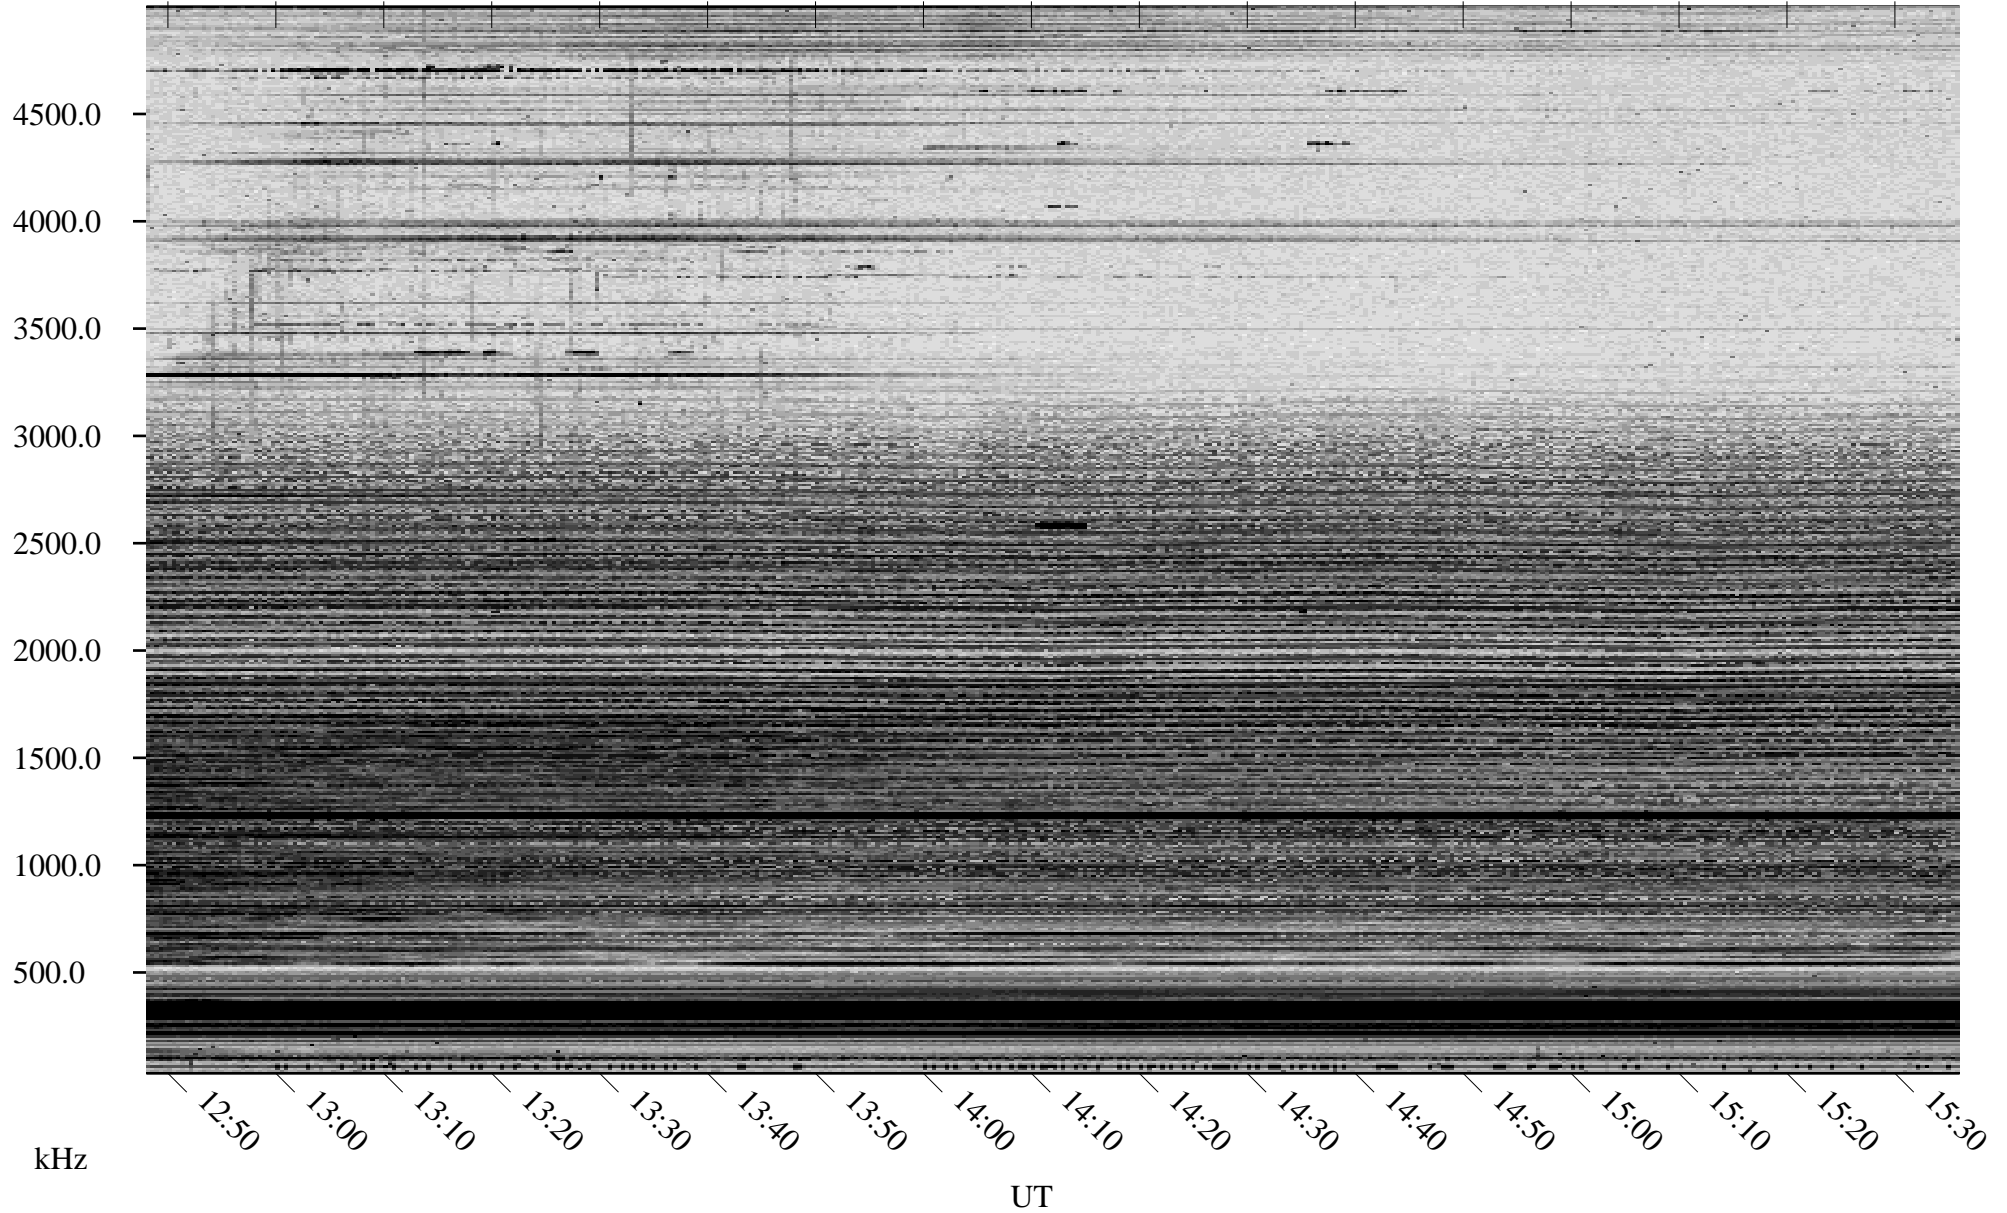

10/21/2005 Churchill, Manitoba

Linear Scale Black = 161 White = 15

ch05294l.r00m max_12

Page 1

10/21/2005 Churchill, Manitoba

Linear Scale Black = 161 White = 15

ch05294l.r00m max_12

Page 2

10/22/2005 Churchill, Manitoba

Linear Scale Black = 161 White = 15

ch05294l.r00m max_12

Page 3

10/22/2005 Churchill, Manitoba

Linear Scale Black = 161 White = 15

ch05294l.r00m max_12

Page 4

10/22/2005 Churchill, Manitoba

Linear Scale Black = 161 White = 15

ch05294l.r00m max_12

Page 5

10/22/2005 Churchill, Manitoba

Linear Scale Black = 161 White = 15

ch05294l.r00m max_12

Page 6

10/22/2005 Churchill, Manitoba

Linear Scale Black = 161 White = 15

ch05294l.r00m max_12

Page 7

10/22/2005 Churchill, Manitoba

Linear Scale Black = 161 White = 15

ch05294l.r00m max_12