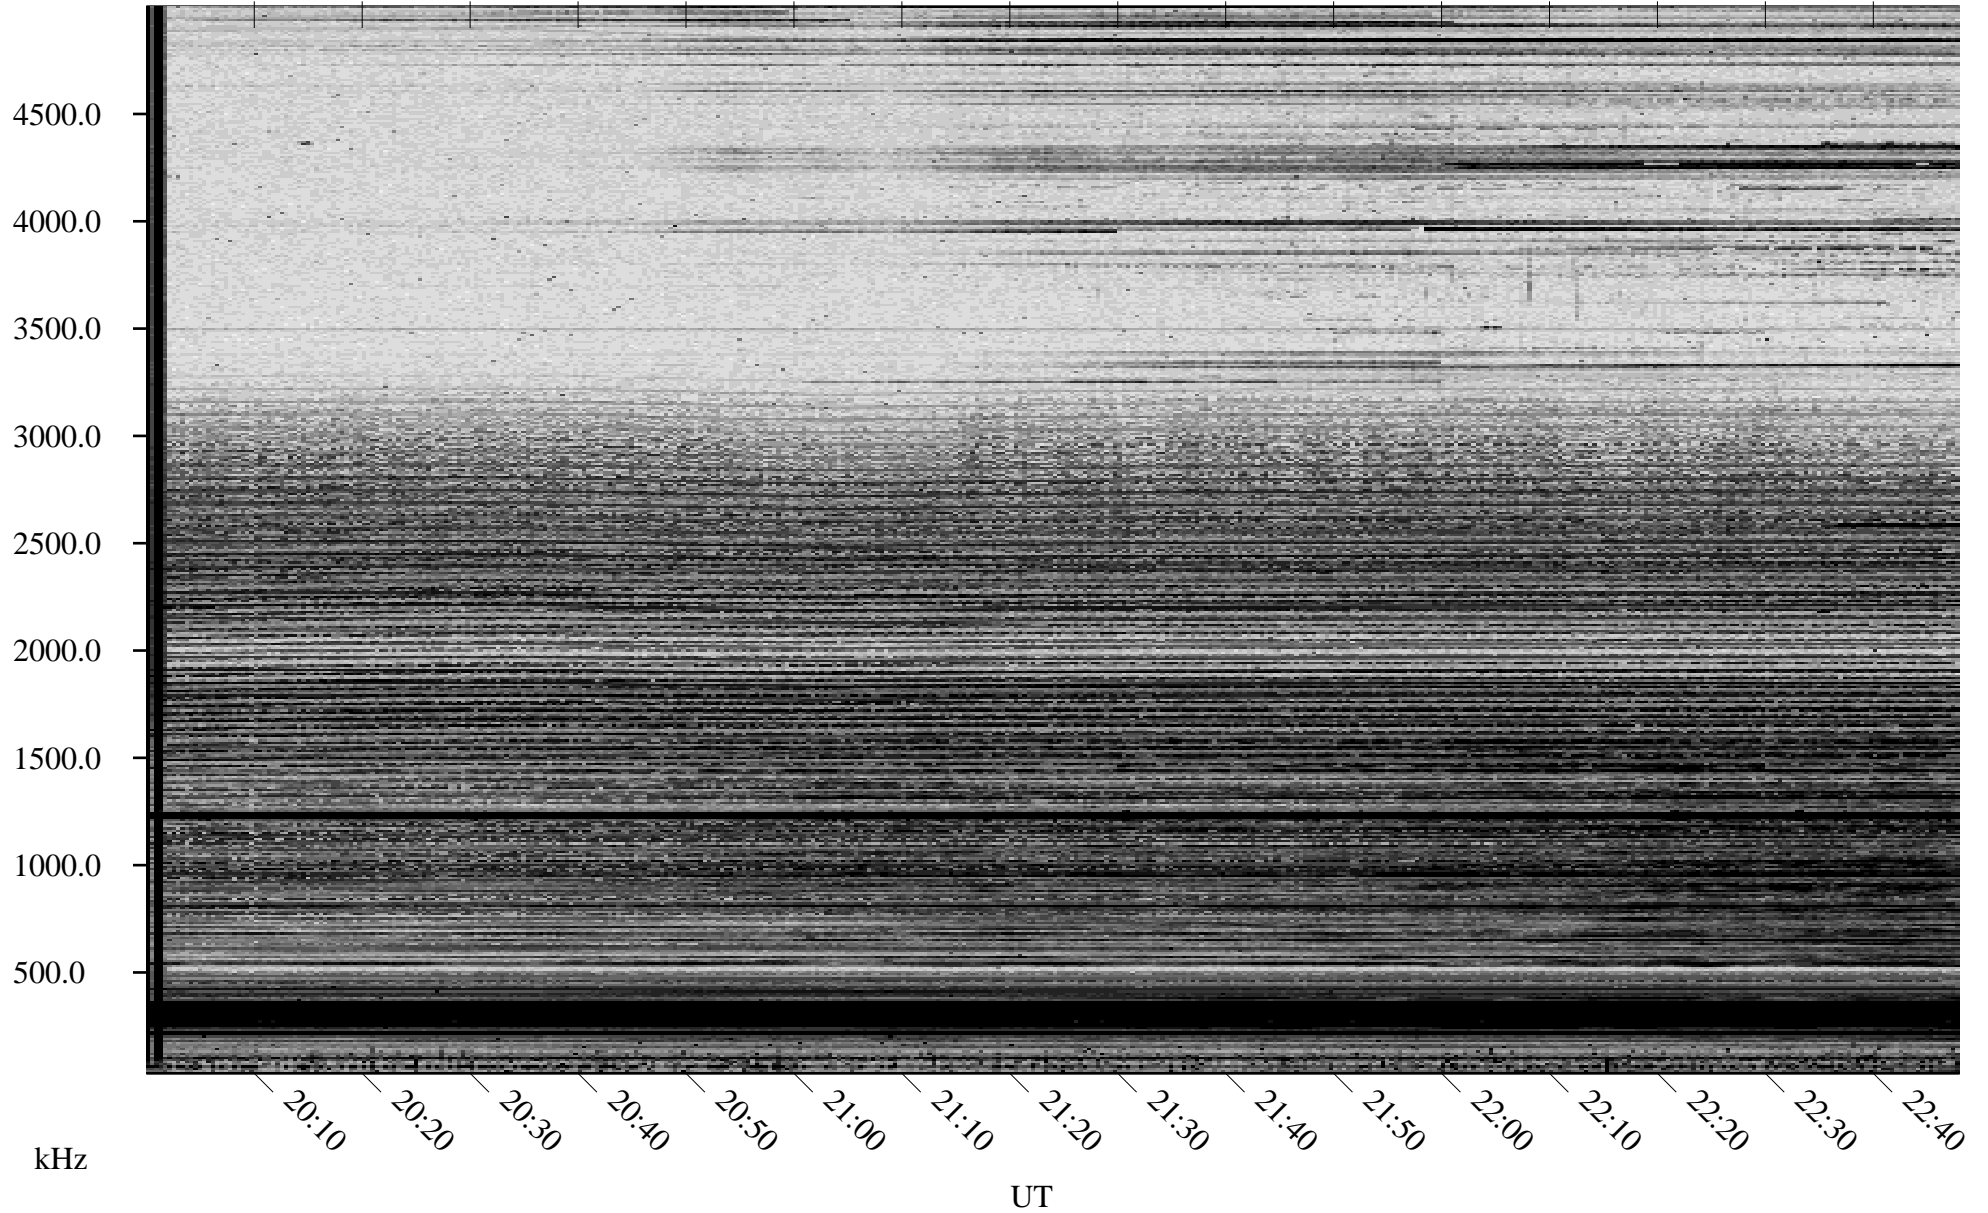

10/21/2005 Churchill, Manitoba

Linear Scale Black = 161 White = 15

ch05294l.r00m max_12

Page 1

10/21/2005 Churchill, Manitoba

Linear Scale Black = 161 White = 15

ch05294l.r00m max_12

Page 2

10/22/2005 Churchill, Manitoba

Linear Scale Black = 161 White = 15

ch05294l.r00m max_12

Page 3

10/22/2005 Churchill, Manitoba

Linear Scale Black = 161 White = 15

ch05294l.r00m max_12

Page 4

10/22/2005 Churchill, Manitoba

Linear Scale Black = 161 White = 15

ch05294l.r00m max_12

Page 5

10/22/2005 Churchill, Manitoba

Linear Scale Black = 161 White = 15

ch05294l.r00m max_12

Page 6

10/22/2005 Churchill, Manitoba

Linear Scale Black = 161 White = 15

ch05294l.r00m max_12

Page 7

10/22/2005 Churchill, Manitoba

Linear Scale Black = 161 White = 15

ch05294l.r00m max_12