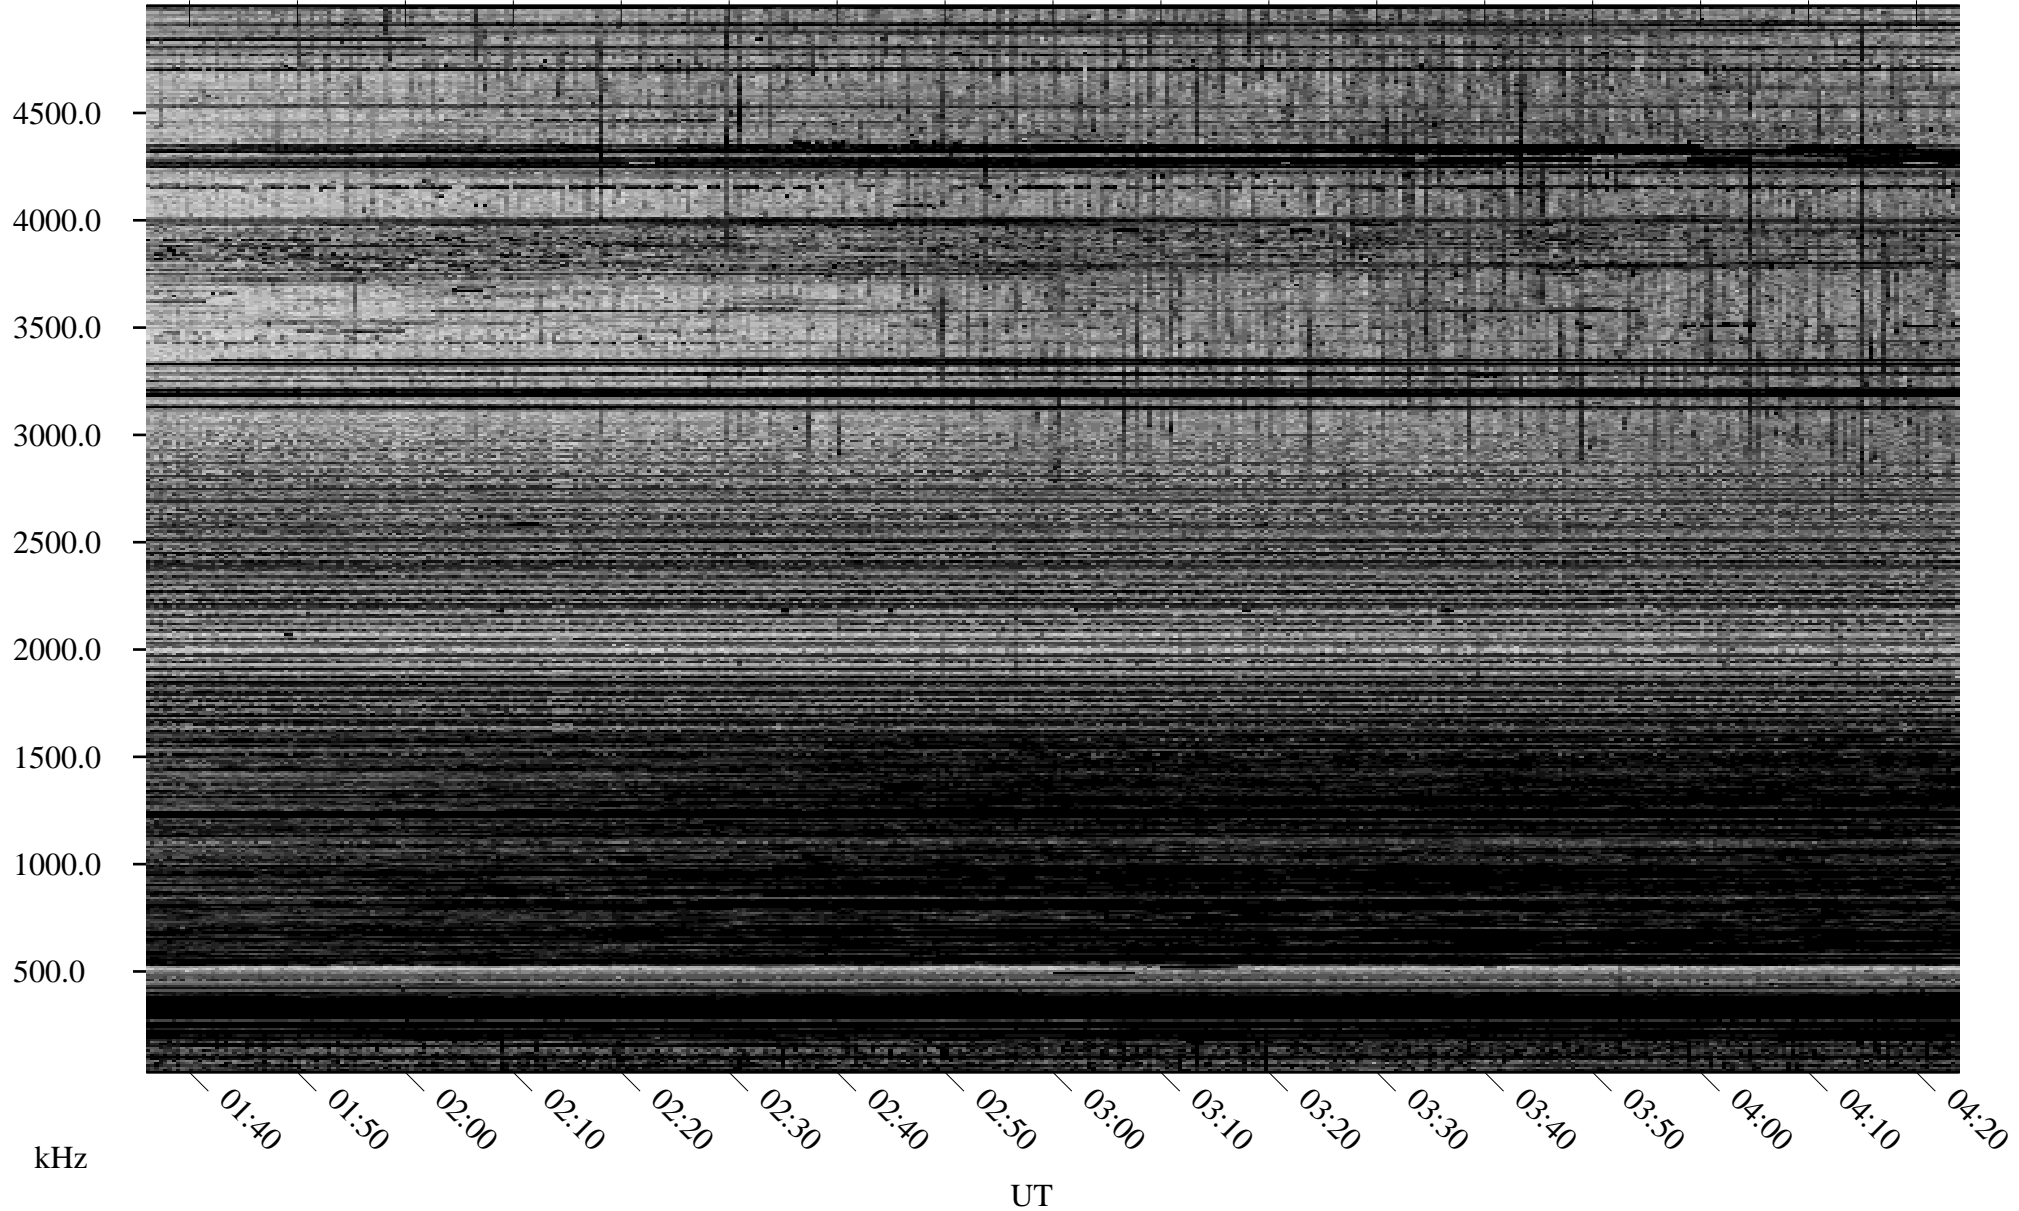

10/21/2005 Churchill, Manitoba

Linear Scale Black = 161 White = 15

ch05294l.r00m max_12

Page 1

10/21/2005 Churchill, Manitoba

Linear Scale Black = 161 White = 15

ch05294l.r00m max_12

Page 2

10/22/2005 Churchill, Manitoba

Linear Scale Black = 161 White = 15

ch05294l.r00m max_12

Page 3

10/22/2005 Churchill, Manitoba

Linear Scale Black = 161 White = 15

ch05294l.r00m max_12

Page 4

10/22/2005 Churchill, Manitoba

Linear Scale Black = 161 White = 15

ch05294l.r00m max_12

Page 5

10/22/2005 Churchill, Manitoba

Linear Scale Black = 161 White = 15

ch05294l.r00m max_12

Page 6

10/22/2005 Churchill, Manitoba

Linear Scale Black = 161 White = 15

ch05294l.r00m max_12

Page 7

10/22/2005 Churchill, Manitoba

Linear Scale Black = 161 White = 15

ch05294l.r00m max_12