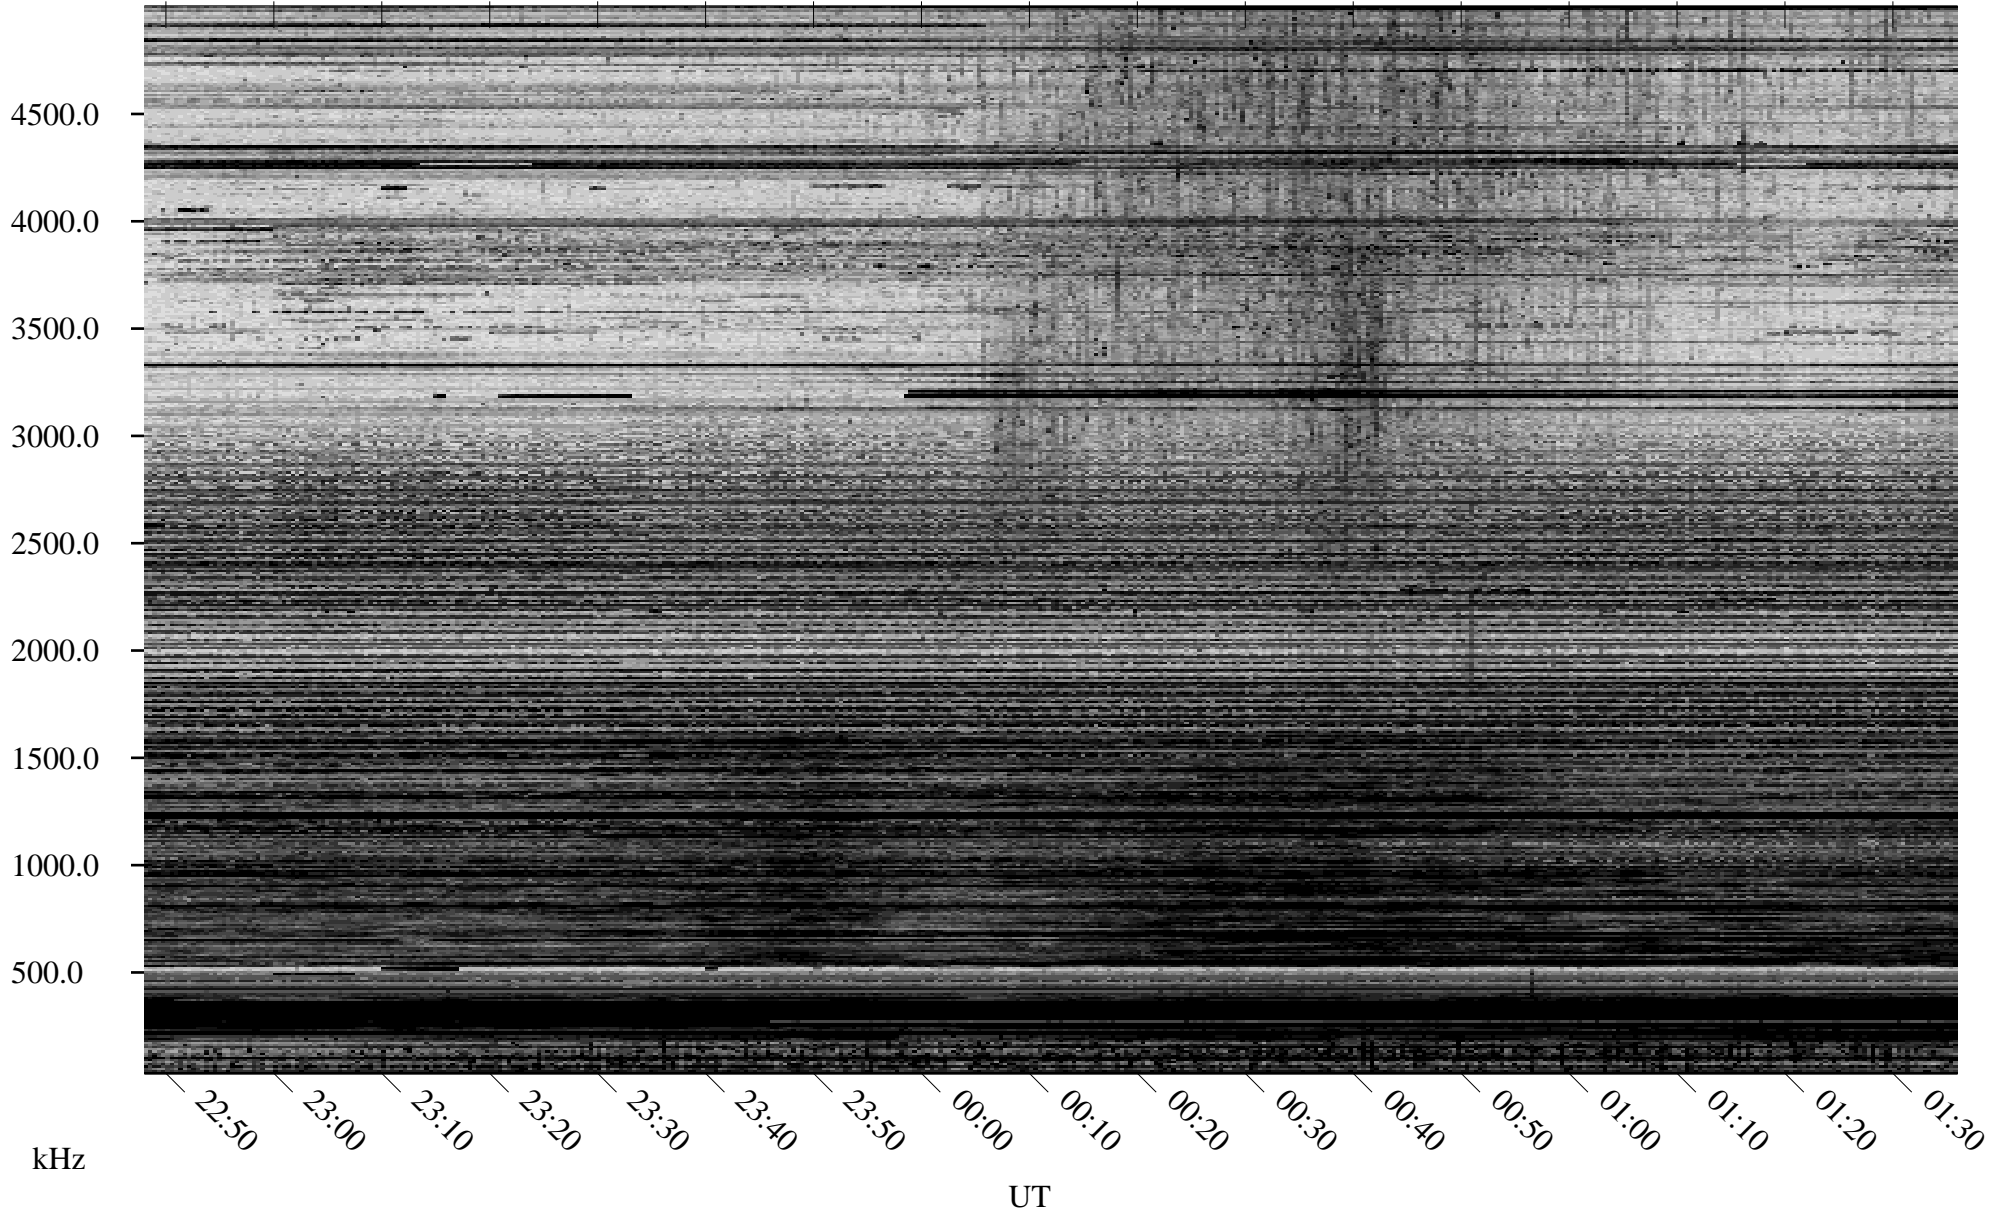

10/21/2005 Churchill, Manitoba

Linear Scale Black = 161 White = 15

ch05294l.r00m max_12

Page 1

10/21/2005 Churchill, Manitoba

Linear Scale Black = 161 White = 15

ch05294l.r00m max_12

Page 2

10/22/2005 Churchill, Manitoba

Linear Scale Black = 161 White = 15

ch05294l.r00m max_12

Page 3

10/22/2005 Churchill, Manitoba

Linear Scale Black = 161 White = 15

ch05294l.r00m max_12

Page 4

10/22/2005 Churchill, Manitoba

Linear Scale Black = 161 White = 15

ch05294l.r00m max_12

Page 5

10/22/2005 Churchill, Manitoba

Linear Scale Black = 161 White = 15

ch05294l.r00m max_12

Page 6

10/22/2005 Churchill, Manitoba

Linear Scale Black = 161 White = 15

ch05294l.r00m max_12

Page 7

10/22/2005 Churchill, Manitoba

Linear Scale Black = 161 White = 15

ch05294l.r00m max_12