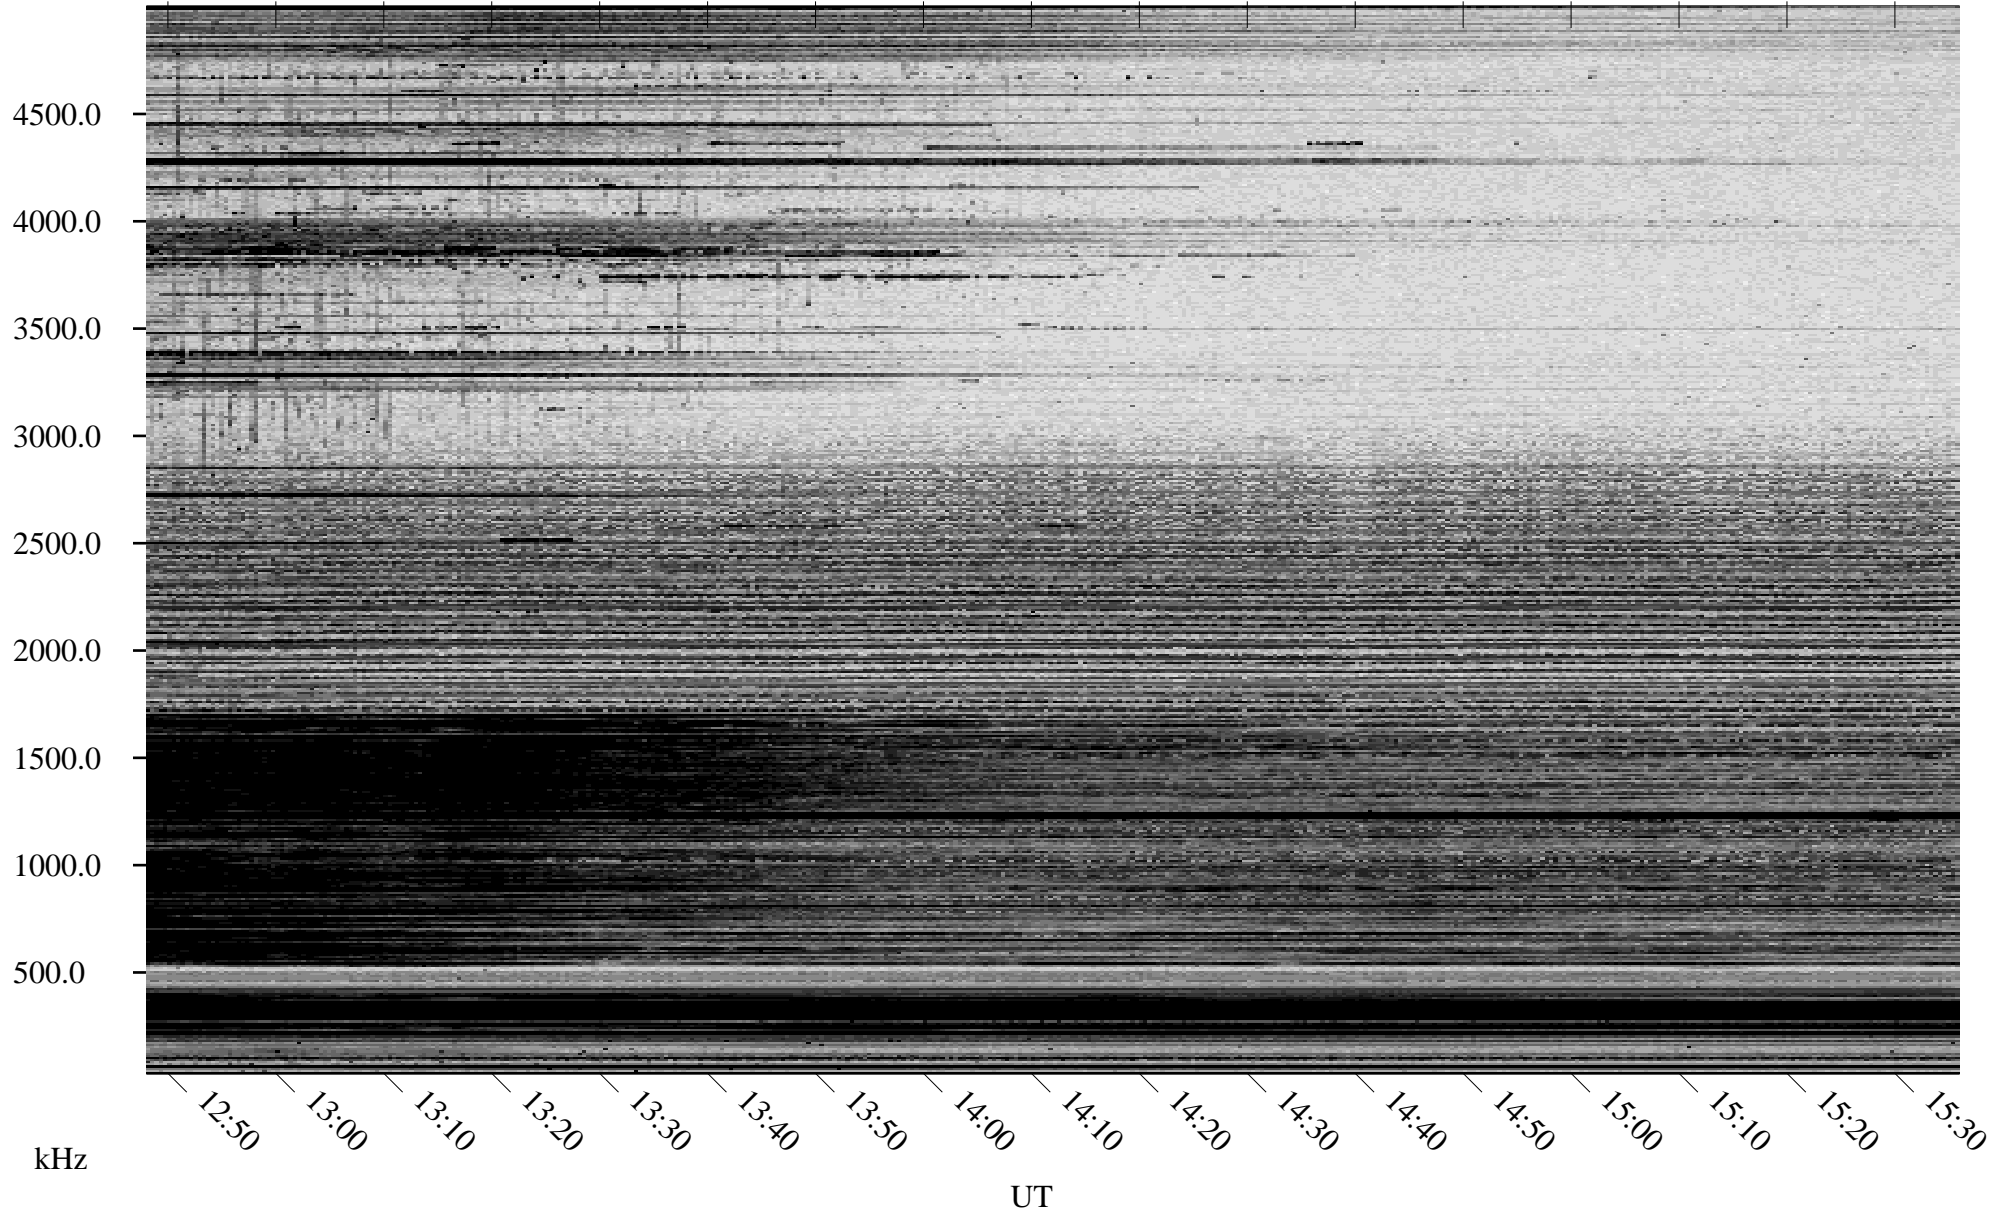

10/23/2005 Churchill, Manitoba

Linear Scale Black = 161 White = 15

ch05296l.r00m max_12

Page 1

10/23/2005 Churchill, Manitoba

Linear Scale Black = 161 White = 15

ch05296l.r00m max_12

Page 2

10/24/2005 Churchill, Manitoba

Linear Scale Black = 161 White = 15

ch05296l.r00m max_12

Page 3

10/24/2005 Churchill, Manitoba

Linear Scale Black = 161 White = 15

ch05296l.r00m max_12

Page 4

10/24/2005 Churchill, Manitoba

Linear Scale Black = 161 White = 15

ch05296l.r00m max_12

Page 5

10/24/2005 Churchill, Manitoba

Linear Scale Black = 161 White = 15

ch05296l.r00m max_12

Page 6

10/24/2005 Churchill, Manitoba

Linear Scale Black = 161 White = 15

ch05296l.r00m max_12

Page 7

10/24/2005 Churchill, Manitoba

Linear Scale Black = 161 White = 15

ch05296l.r00m max_12