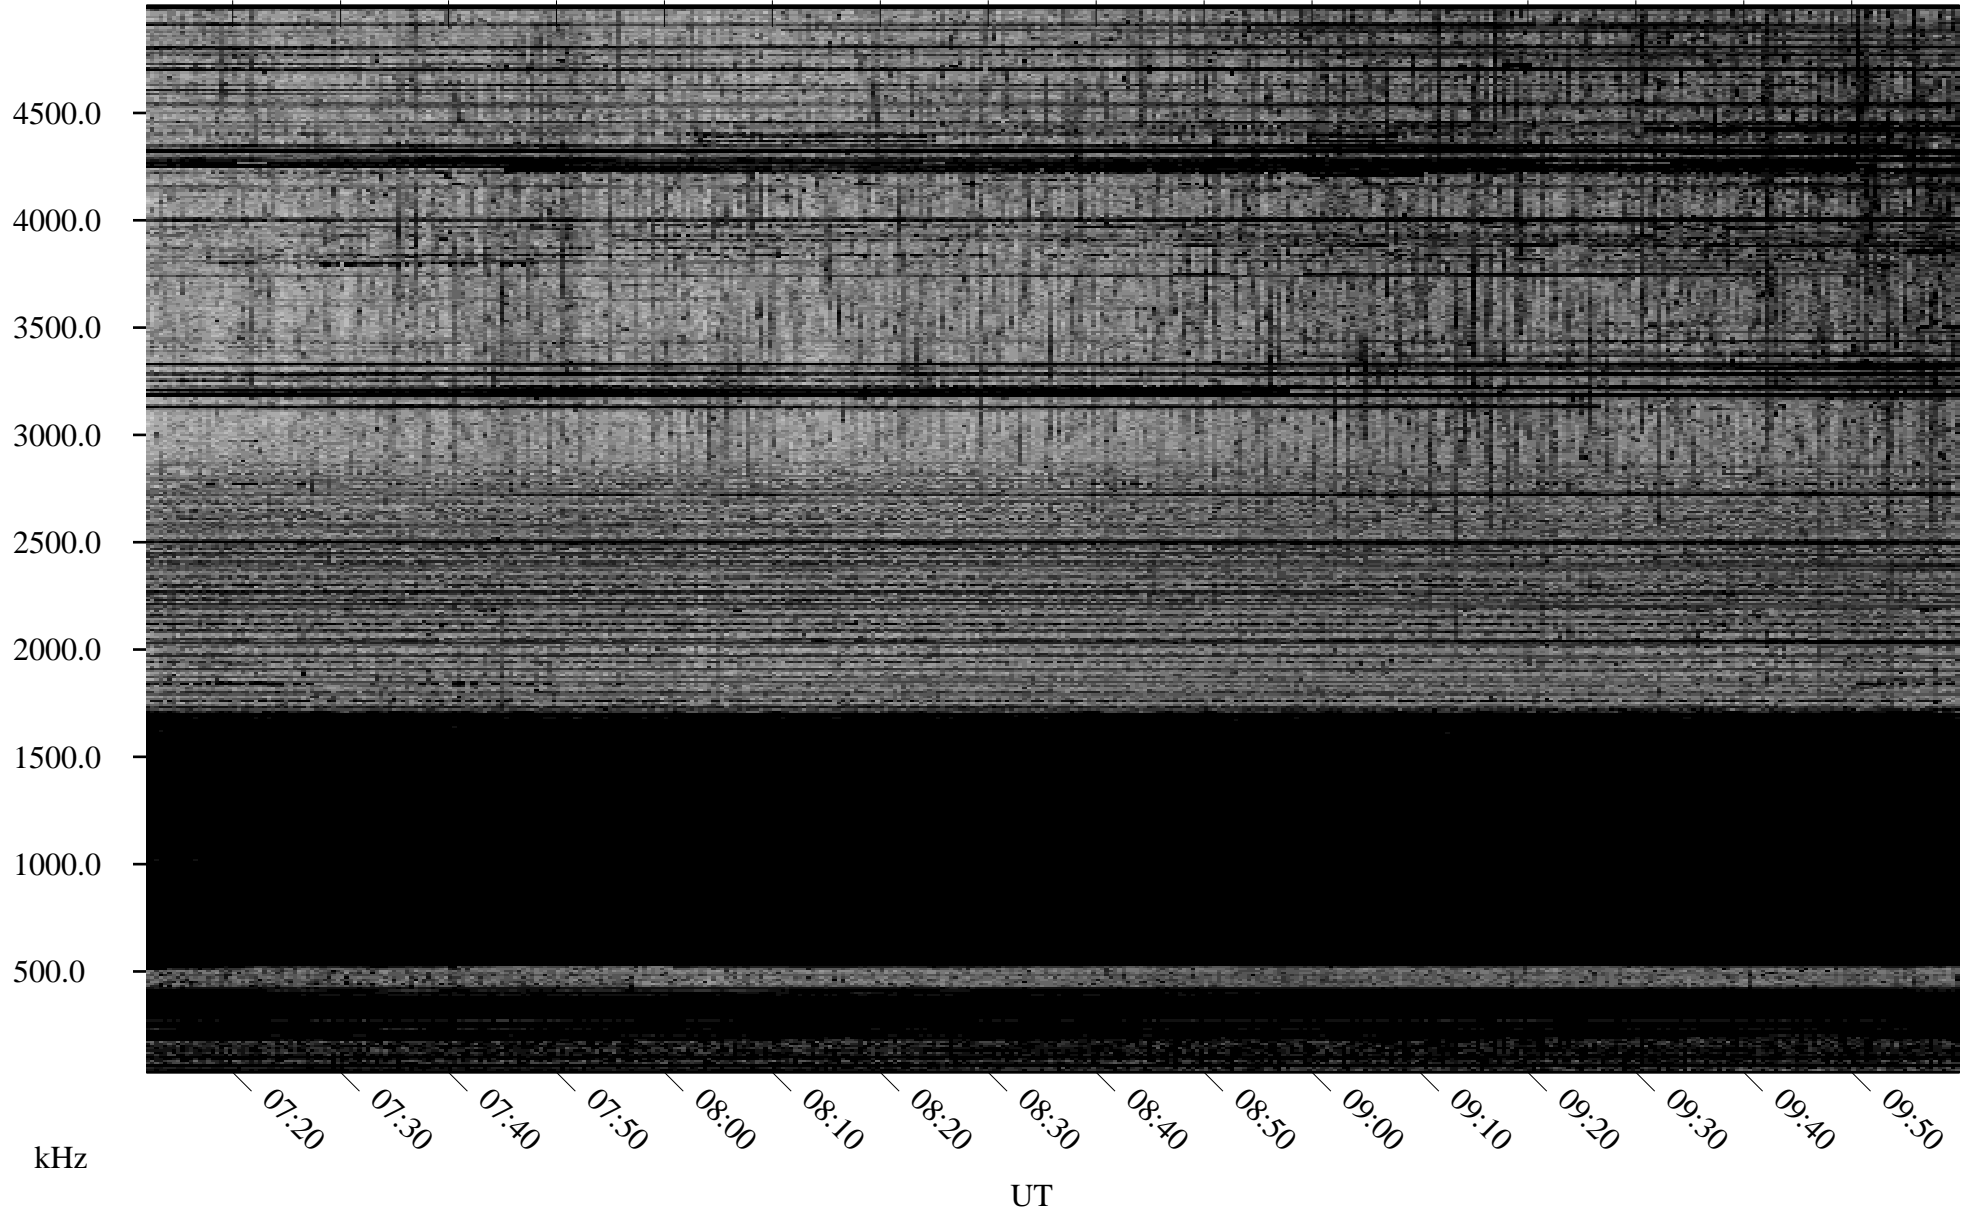

10/23/2005 Churchill, Manitoba

Linear Scale Black = 161 White = 15

ch05296l.r00m max_12

Page 1

10/23/2005 Churchill, Manitoba

Linear Scale Black = 161 White = 15

ch05296l.r00m max_12

Page 2

10/24/2005 Churchill, Manitoba

Linear Scale Black = 161 White = 15

ch05296l.r00m max_12

Page 3

10/24/2005 Churchill, Manitoba

Linear Scale Black = 161 White = 15

ch05296l.r00m max_12

Page 4

10/24/2005 Churchill, Manitoba

Linear Scale Black = 161 White = 15

ch05296l.r00m max_12

Page 5

10/24/2005 Churchill, Manitoba

Linear Scale Black = 161 White = 15

ch05296l.r00m max_12

Page 6

10/24/2005 Churchill, Manitoba

Linear Scale Black = 161 White = 15

ch05296l.r00m max_12

Page 7

10/24/2005 Churchill, Manitoba

Linear Scale Black = 161 White = 15

ch05296l.r00m max_12