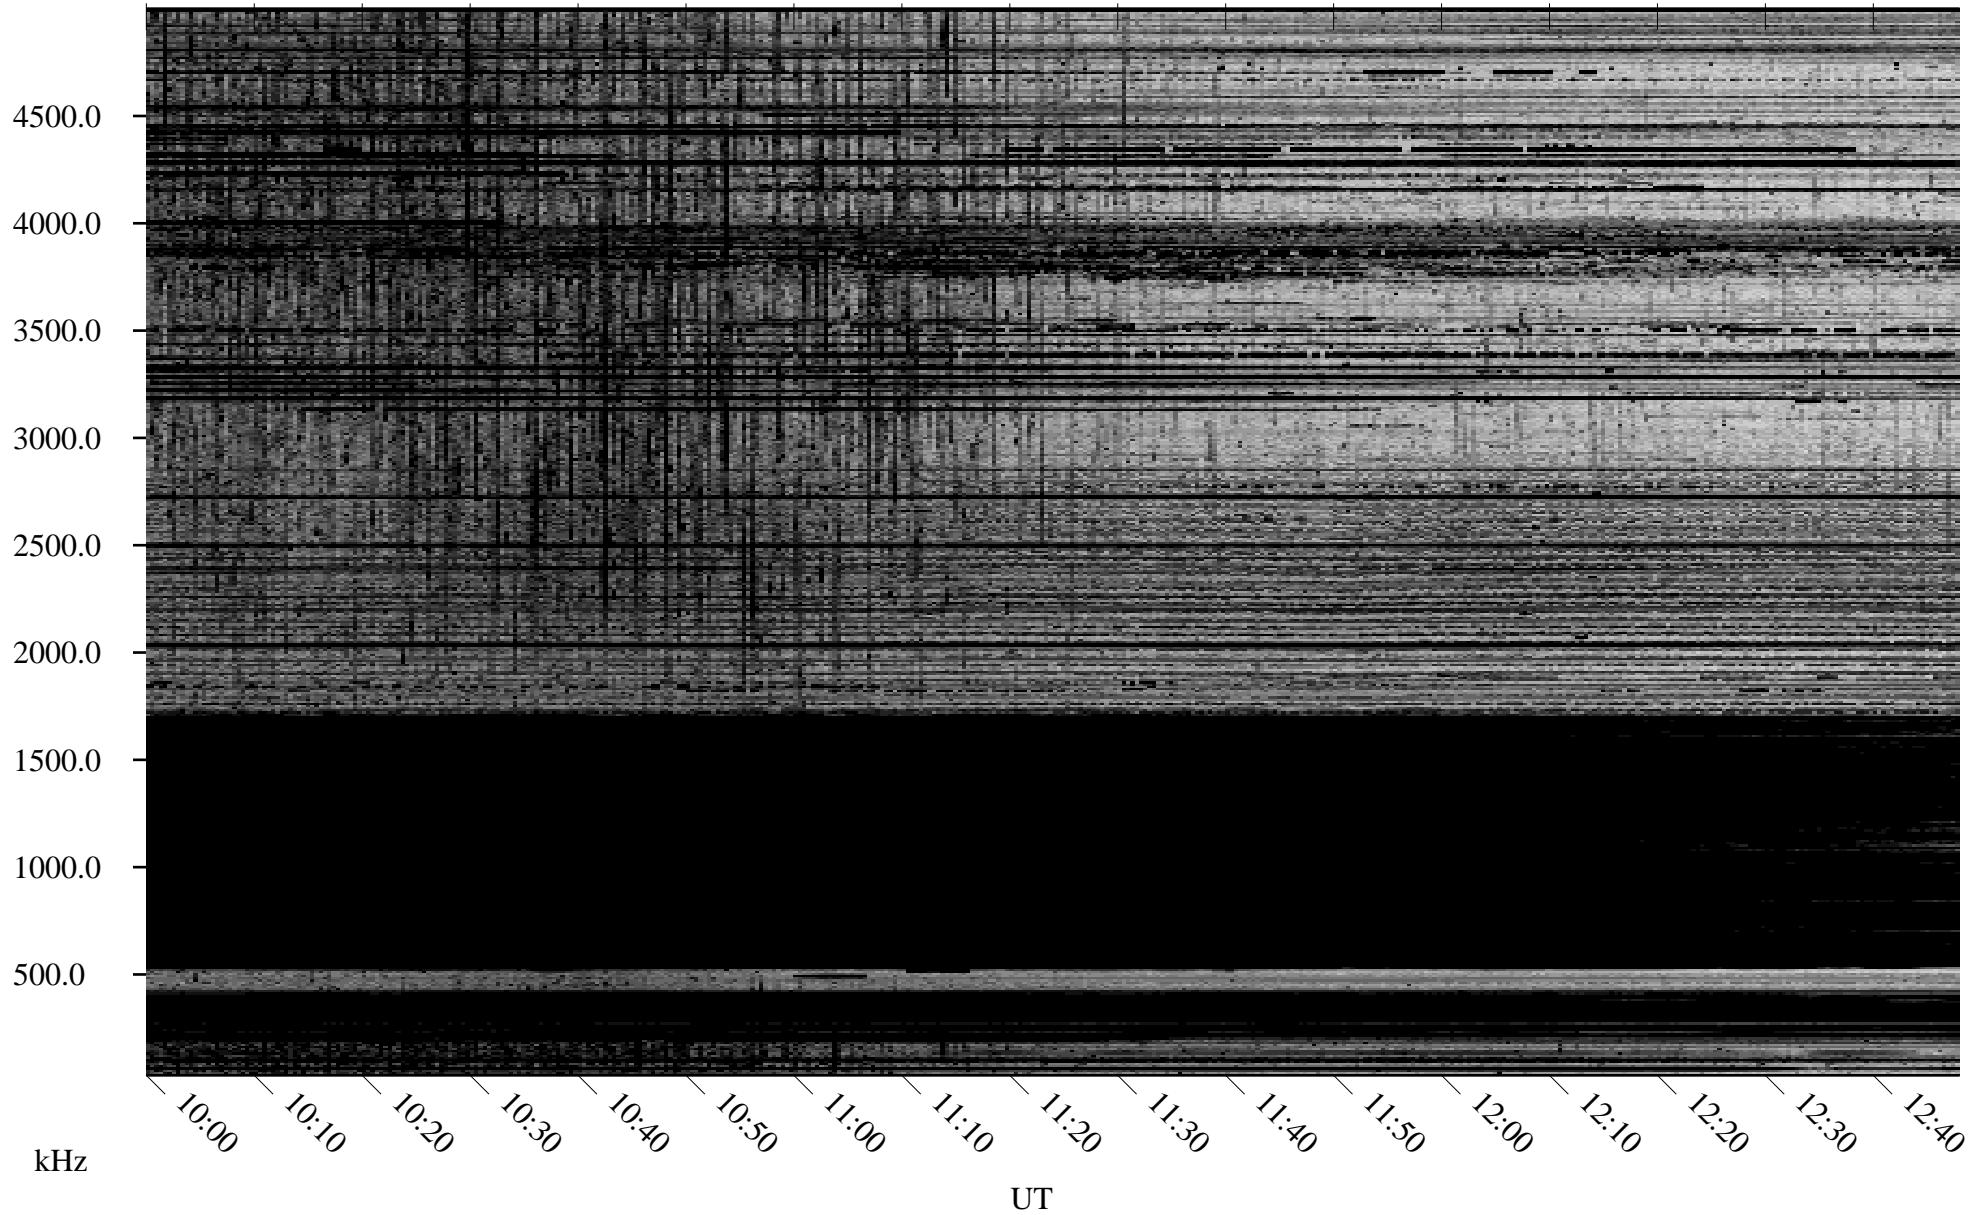

10/23/2005 Churchill, Manitoba

Linear Scale Black = 161 White = 15

ch05296l.r00m max_12

Page 1

10/23/2005 Churchill, Manitoba

Linear Scale Black = 161 White = 15

ch05296l.r00m max_12

Page 2

10/24/2005 Churchill, Manitoba

Linear Scale Black = 161 White = 15

ch05296l.r00m max_12

Page 3

10/24/2005 Churchill, Manitoba

Linear Scale Black = 161 White = 15

ch05296l.r00m max_12

Page 4

10/24/2005 Churchill, Manitoba

Linear Scale Black = 161 White = 15

ch05296l.r00m max_12

Page 5

10/24/2005 Churchill, Manitoba

Linear Scale Black = 161 White = 15

ch05296l.r00m max_12

Page 6

10/24/2005 Churchill, Manitoba

Linear Scale Black = 161 White = 15

ch05296l.r00m max_12

Page 7

10/24/2005 Churchill, Manitoba

Linear Scale Black = 161 White = 15

ch05296l.r00m max_12