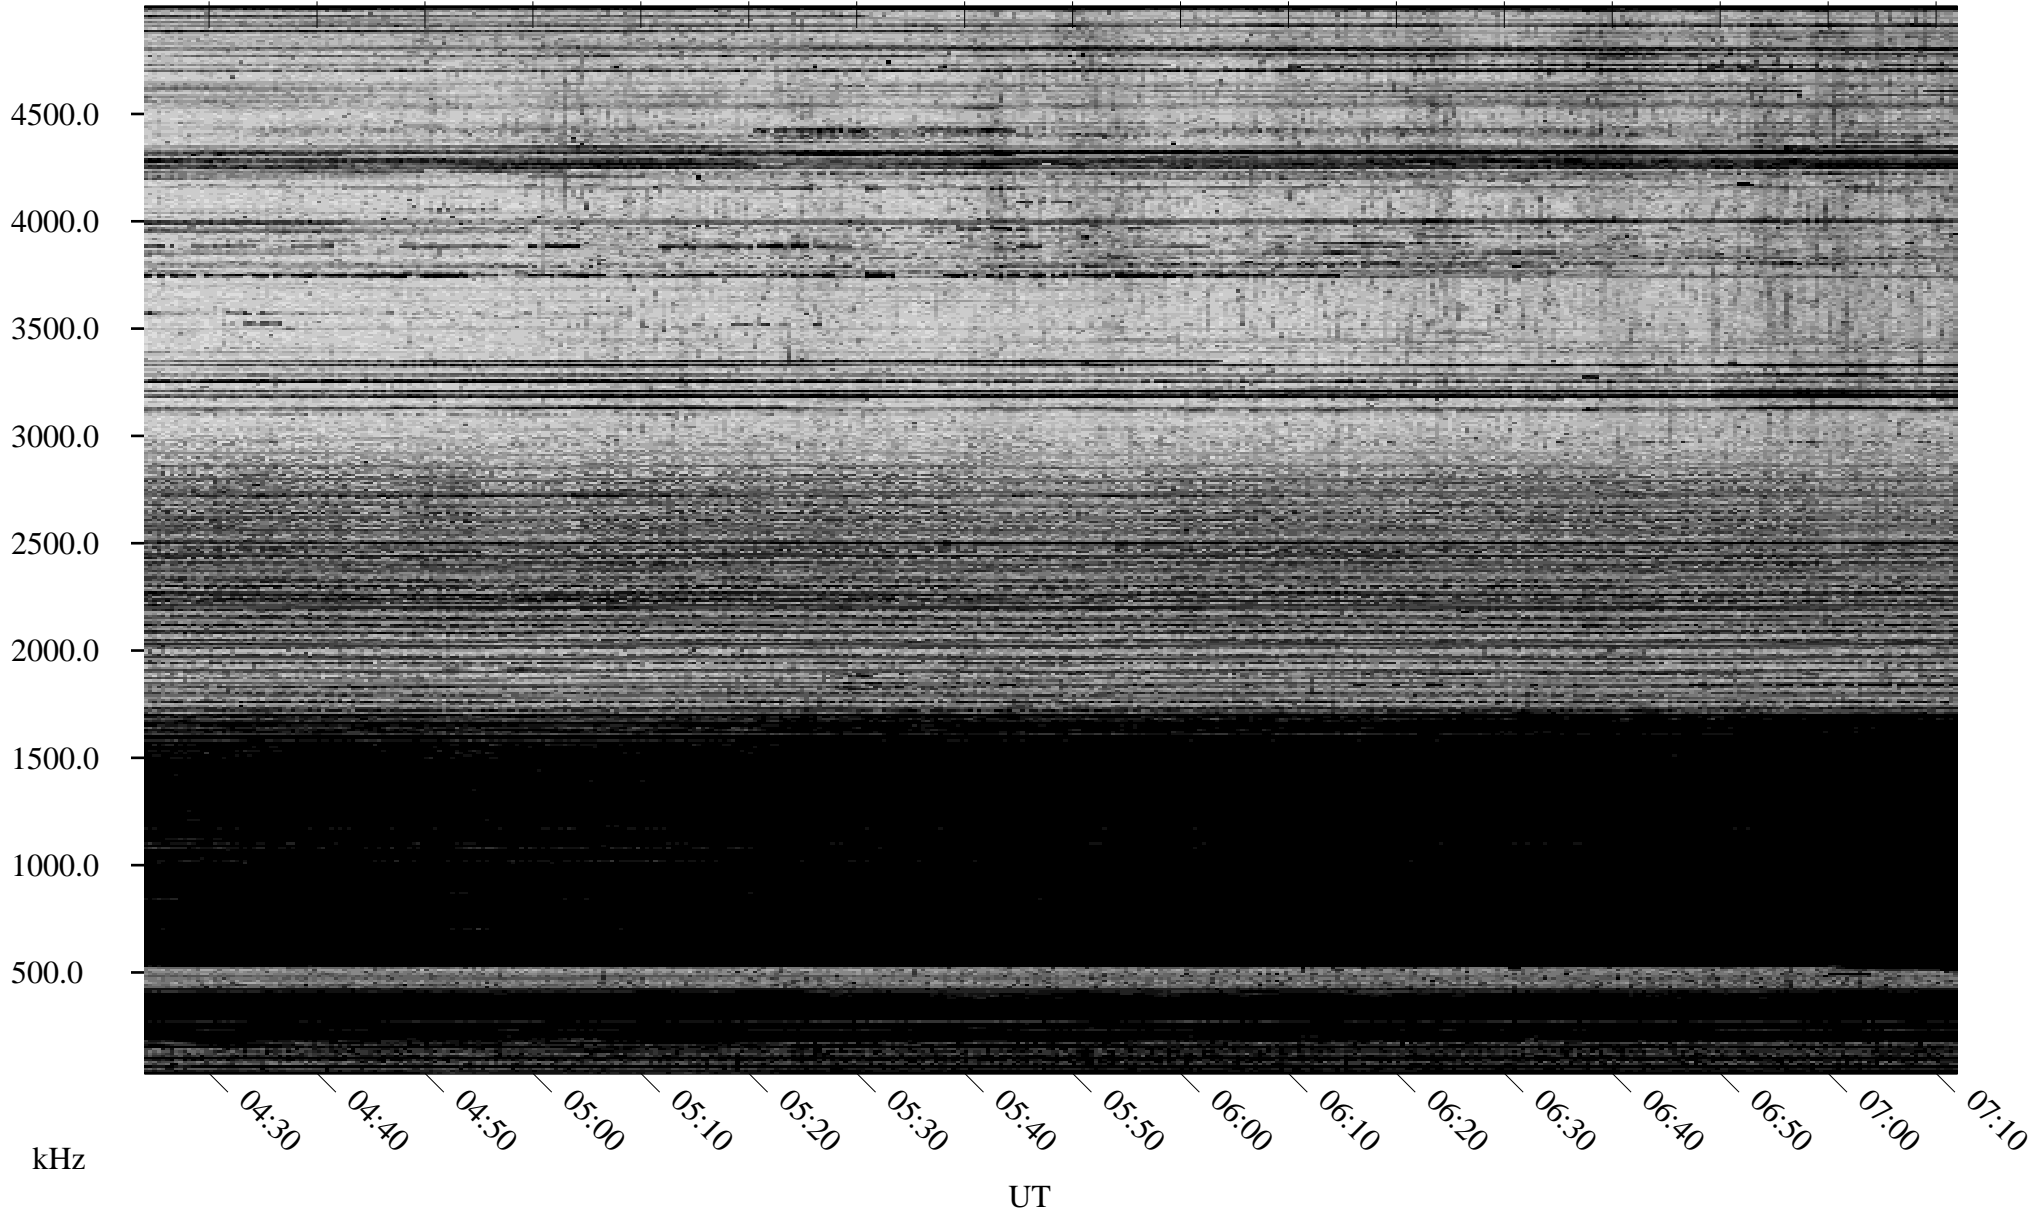

10/23/2005 Churchill, Manitoba

Linear Scale Black = 161 White = 15

ch05296l.r00m max_12

Page 1

10/23/2005 Churchill, Manitoba

Linear Scale Black = 161 White = 15

ch05296l.r00m max_12

Page 2

10/24/2005 Churchill, Manitoba

Linear Scale Black = 161 White = 15

ch05296l.r00m max_12

Page 3

10/24/2005 Churchill, Manitoba

Linear Scale Black = 161 White = 15

ch05296l.r00m max_12

Page 4

10/24/2005 Churchill, Manitoba

Linear Scale Black = 161 White = 15

ch05296l.r00m max_12

Page 5

10/24/2005 Churchill, Manitoba

Linear Scale Black = 161 White = 15

ch05296l.r00m max_12

Page 6

10/24/2005 Churchill, Manitoba

Linear Scale Black = 161 White = 15

ch05296l.r00m max_12

Page 7

10/24/2005 Churchill, Manitoba

Linear Scale Black = 161 White = 15

ch05296l.r00m max_12