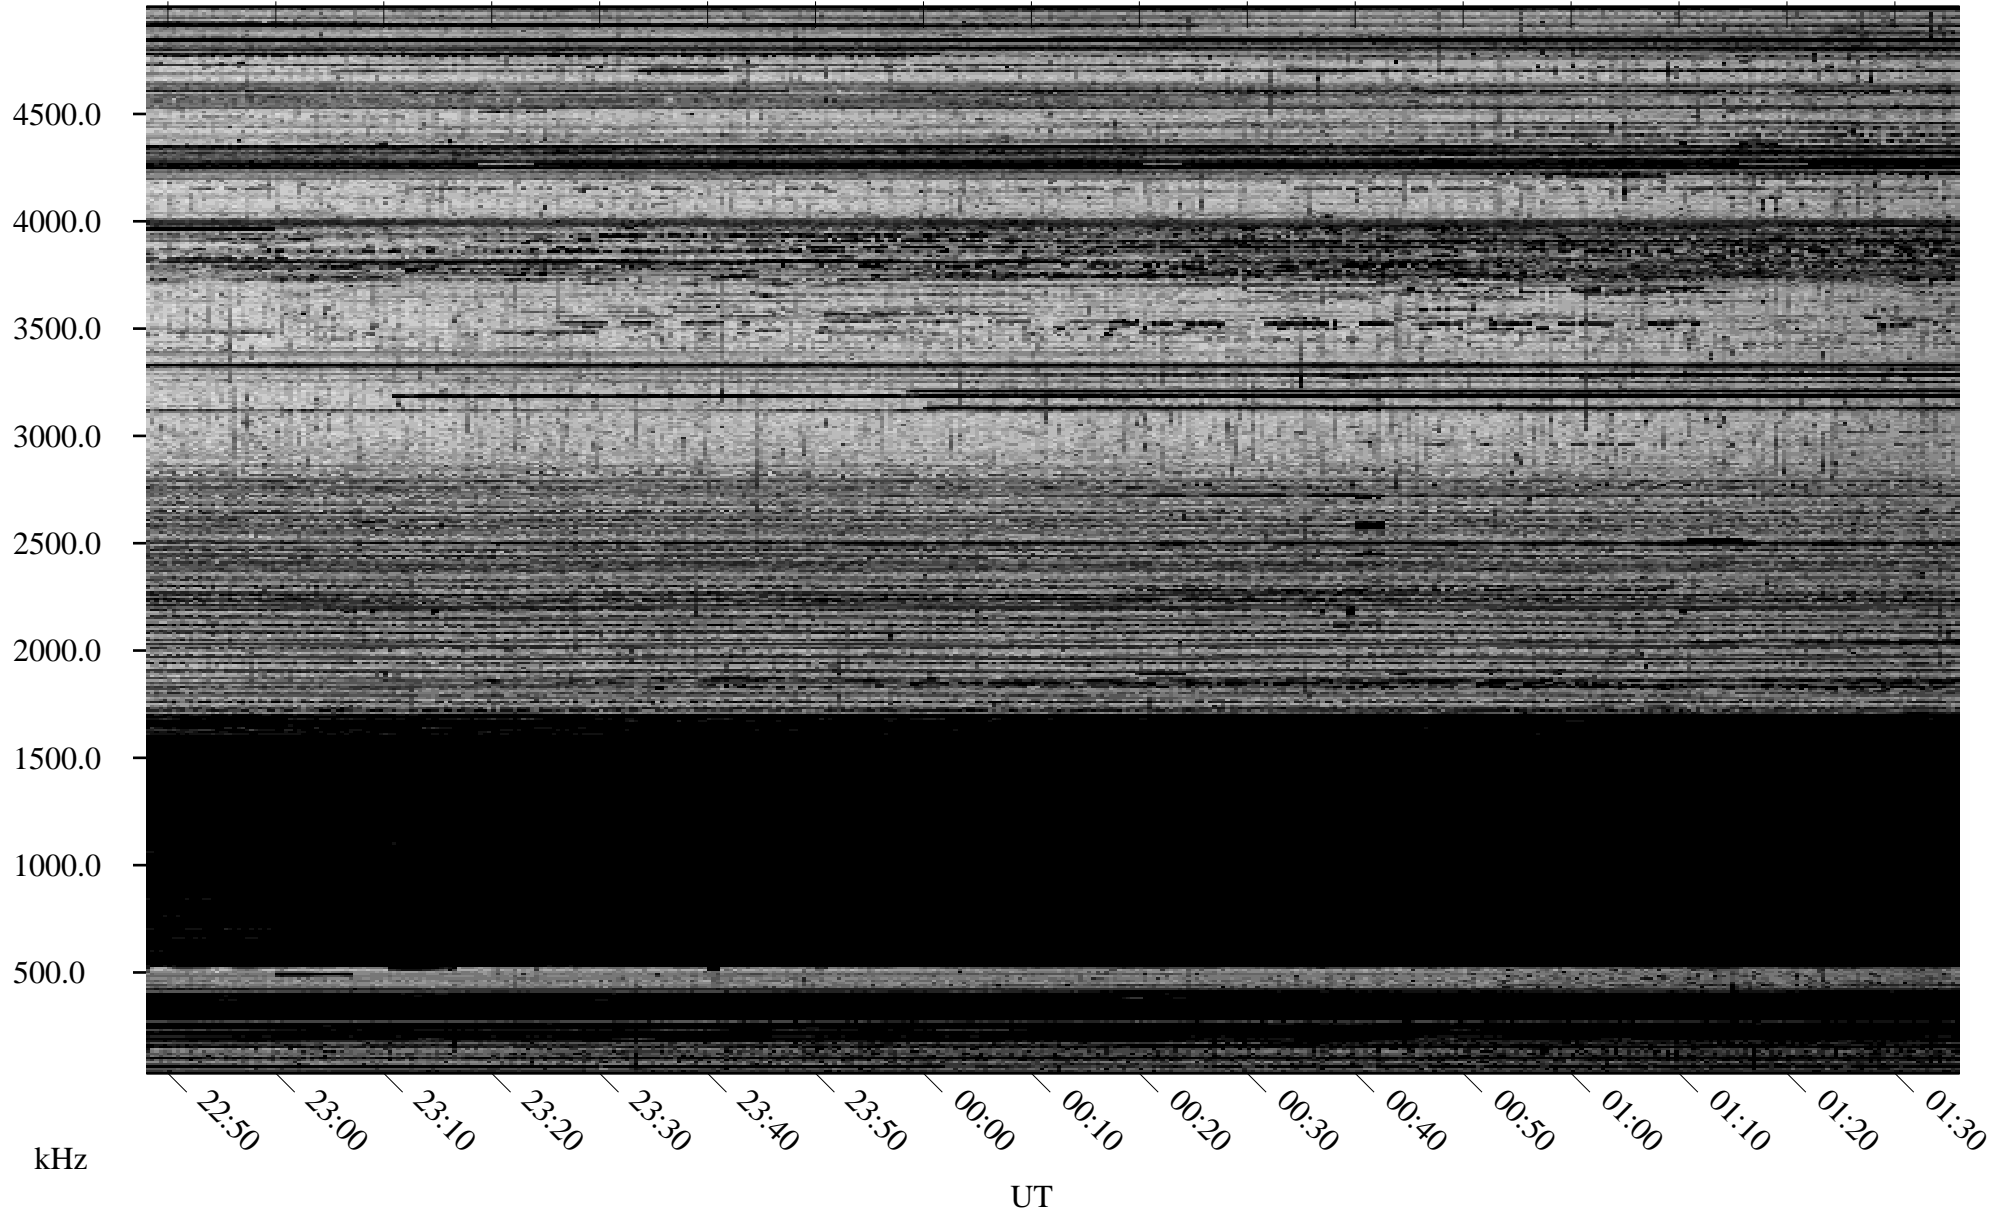

10/24/2005 Churchill, Manitoba

Linear Scale Black = 161 White = 15

ch05297l.r00m max_12

Page 1

10/24/2005 Churchill, Manitoba

Linear Scale Black = 161 White = 15

ch05297l.r00m max_12

Page 2

10/25/2005 Churchill, Manitoba

Linear Scale Black = 161 White = 15

ch05297l.r00m max_12

Page 3

10/25/2005 Churchill, Manitoba

Linear Scale Black = 161 White = 15

ch05297l.r00m max_12

Page 4

10/25/2005 Churchill, Manitoba

Linear Scale Black = 161 White = 15

ch05297l.r00m max_12

Page 5

10/25/2005 Churchill, Manitoba

Linear Scale Black = 161 White = 15

ch05297l.r00m max_12

Page 6

10/25/2005 Churchill, Manitoba

Linear Scale Black = 161 White = 15

ch05297l.r00m max_12

Page 7

10/25/2005 Churchill, Manitoba

Linear Scale Black = 161 White = 15

ch05297l.r00m max_12

Page 8