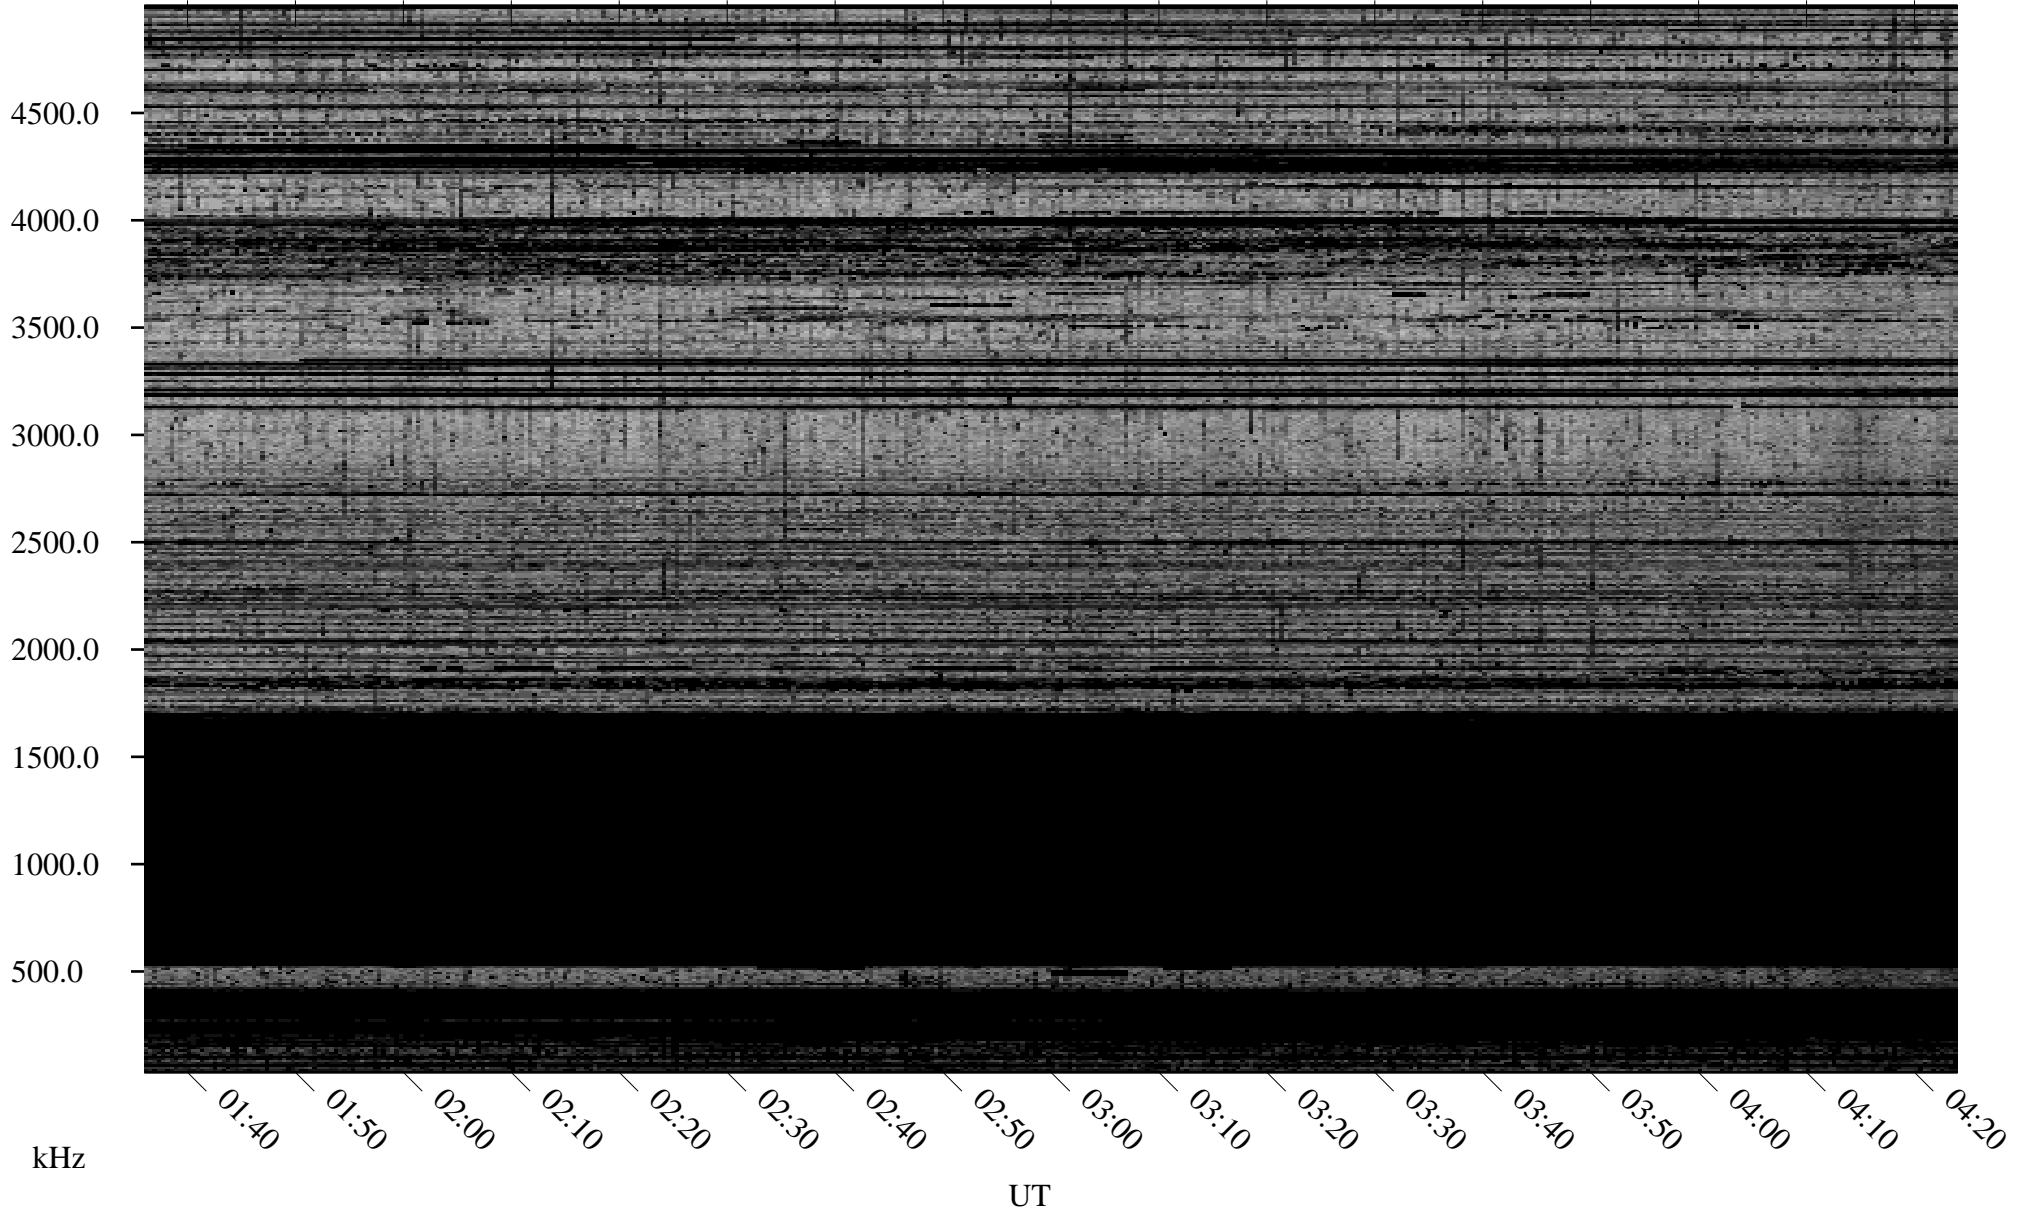

10/24/2005 Churchill, Manitoba

Linear Scale Black = 161 White = 15

ch05297l.r00m max_12

Page 1

10/24/2005 Churchill, Manitoba

Linear Scale Black = 161 White = 15

ch05297l.r00m max_12

Page 2

10/25/2005 Churchill, Manitoba

Linear Scale Black = 161 White = 15

ch05297l.r00m max_12

Page 3

10/25/2005 Churchill, Manitoba

Linear Scale Black = 161 White = 15

ch05297l.r00m max_12

Page 4

10/25/2005 Churchill, Manitoba

Linear Scale Black = 161 White = 15

ch05297l.r00m max_12

Page 5

10/25/2005 Churchill, Manitoba

Linear Scale Black = 161 White = 15

ch05297l.r00m max_12

Page 6

10/25/2005 Churchill, Manitoba

Linear Scale Black = 161 White = 15

ch05297l.r00m max_12

Page 7

10/25/2005 Churchill, Manitoba

Linear Scale Black = 161 White = 15

ch05297l.r00m max_12

Page 8