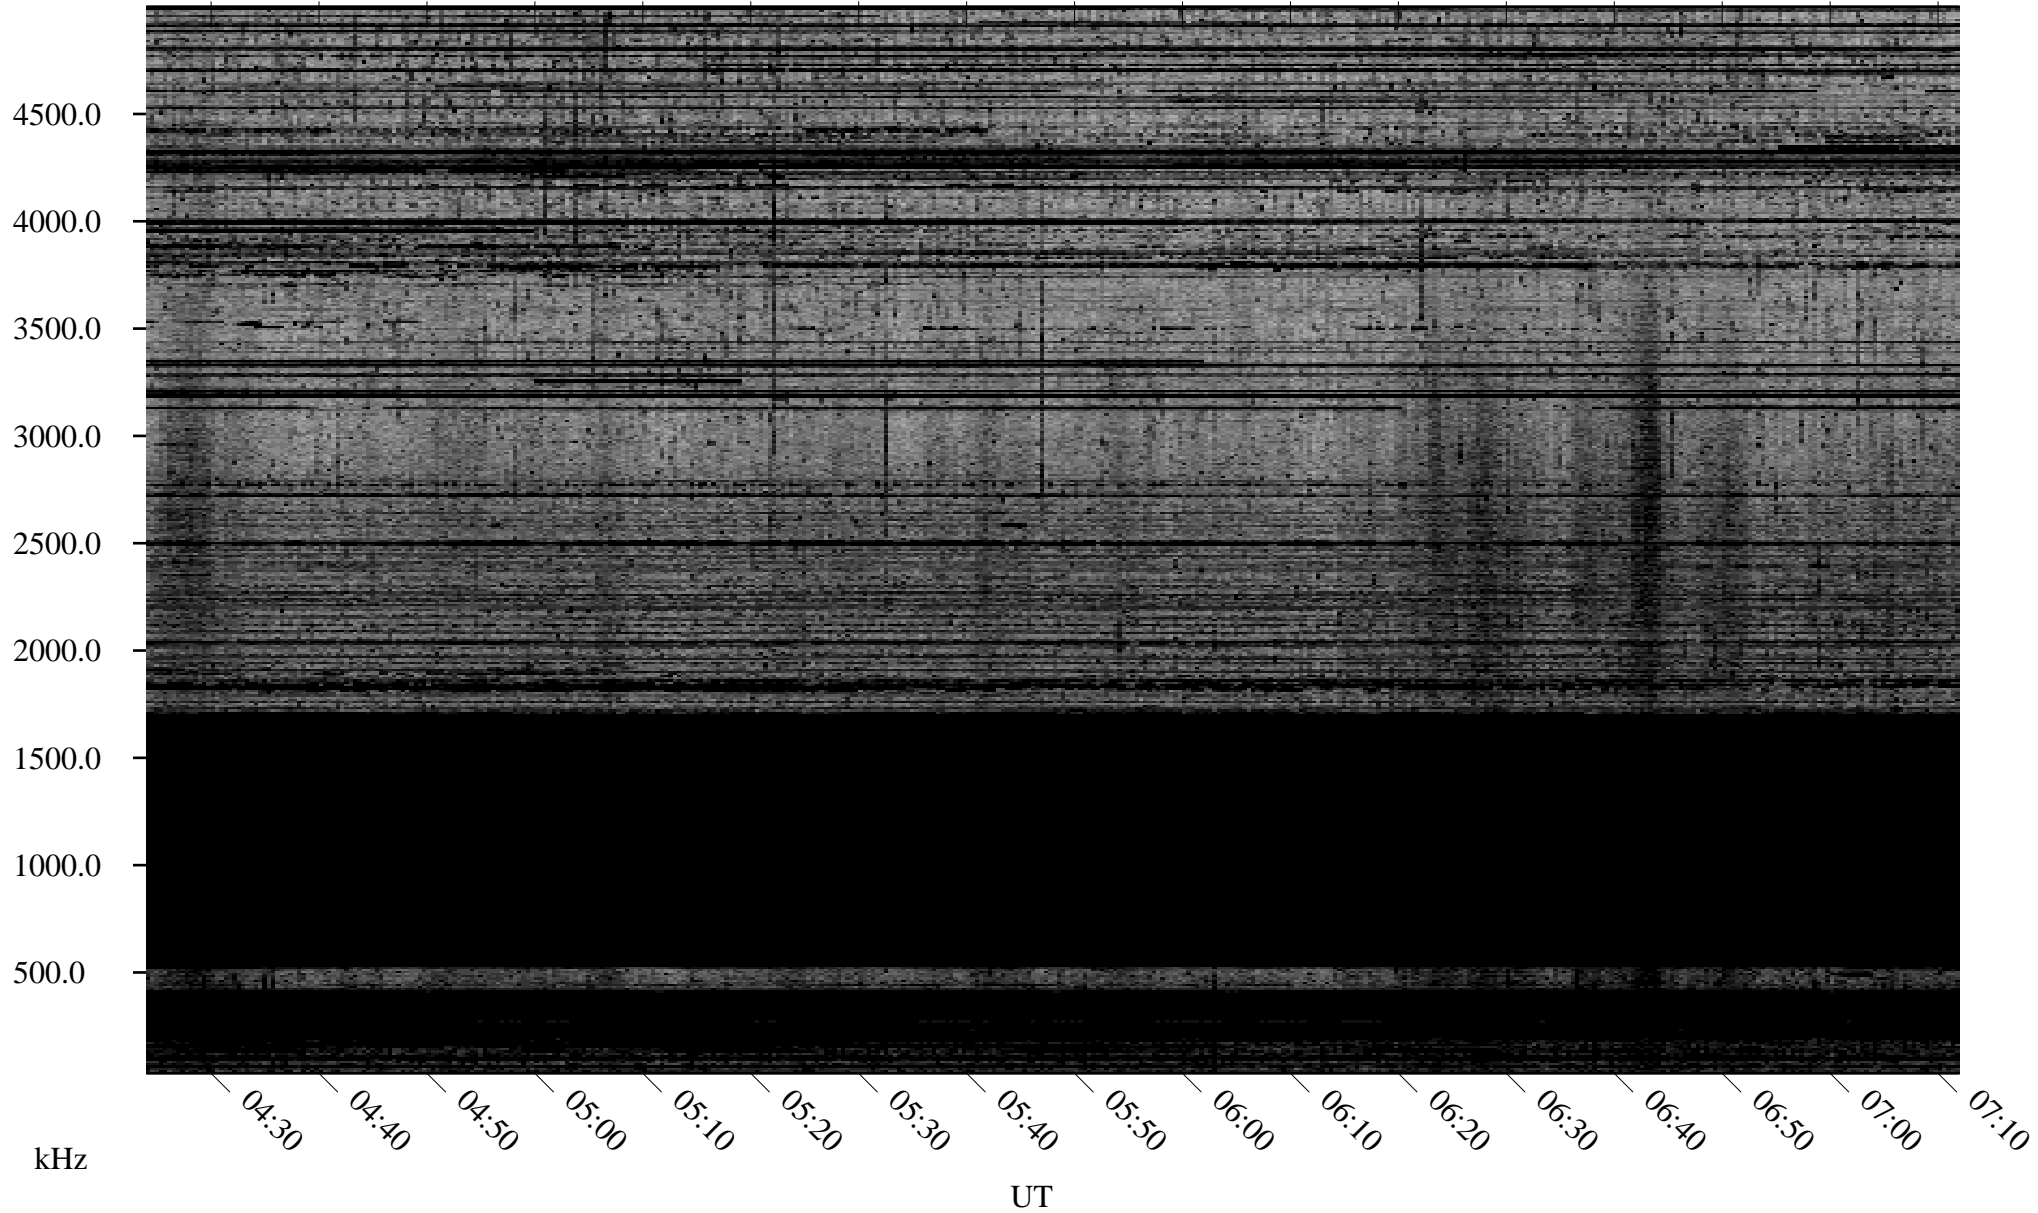

10/24/2005 Churchill, Manitoba

Linear Scale Black = 161 White = 15

ch05297l.r00m max_12

Page 1

10/24/2005 Churchill, Manitoba

Linear Scale Black = 161 White = 15

ch05297l.r00m max_12

Page 2

10/25/2005 Churchill, Manitoba

Linear Scale Black = 161 White = 15

ch05297l.r00m max_12

Page 3

10/25/2005 Churchill, Manitoba

Linear Scale Black = 161 White = 15

ch05297l.r00m max_12

Page 4

10/25/2005 Churchill, Manitoba

Linear Scale Black = 161 White = 15

ch05297l.r00m max_12

Page 5

10/25/2005 Churchill, Manitoba

Linear Scale Black = 161 White = 15

ch05297l.r00m max_12

Page 6

10/25/2005 Churchill, Manitoba

Linear Scale Black = 161 White = 15

ch05297l.r00m max_12

Page 7

10/25/2005 Churchill, Manitoba

Linear Scale Black = 161 White = 15

ch05297l.r00m max_12

Page 8