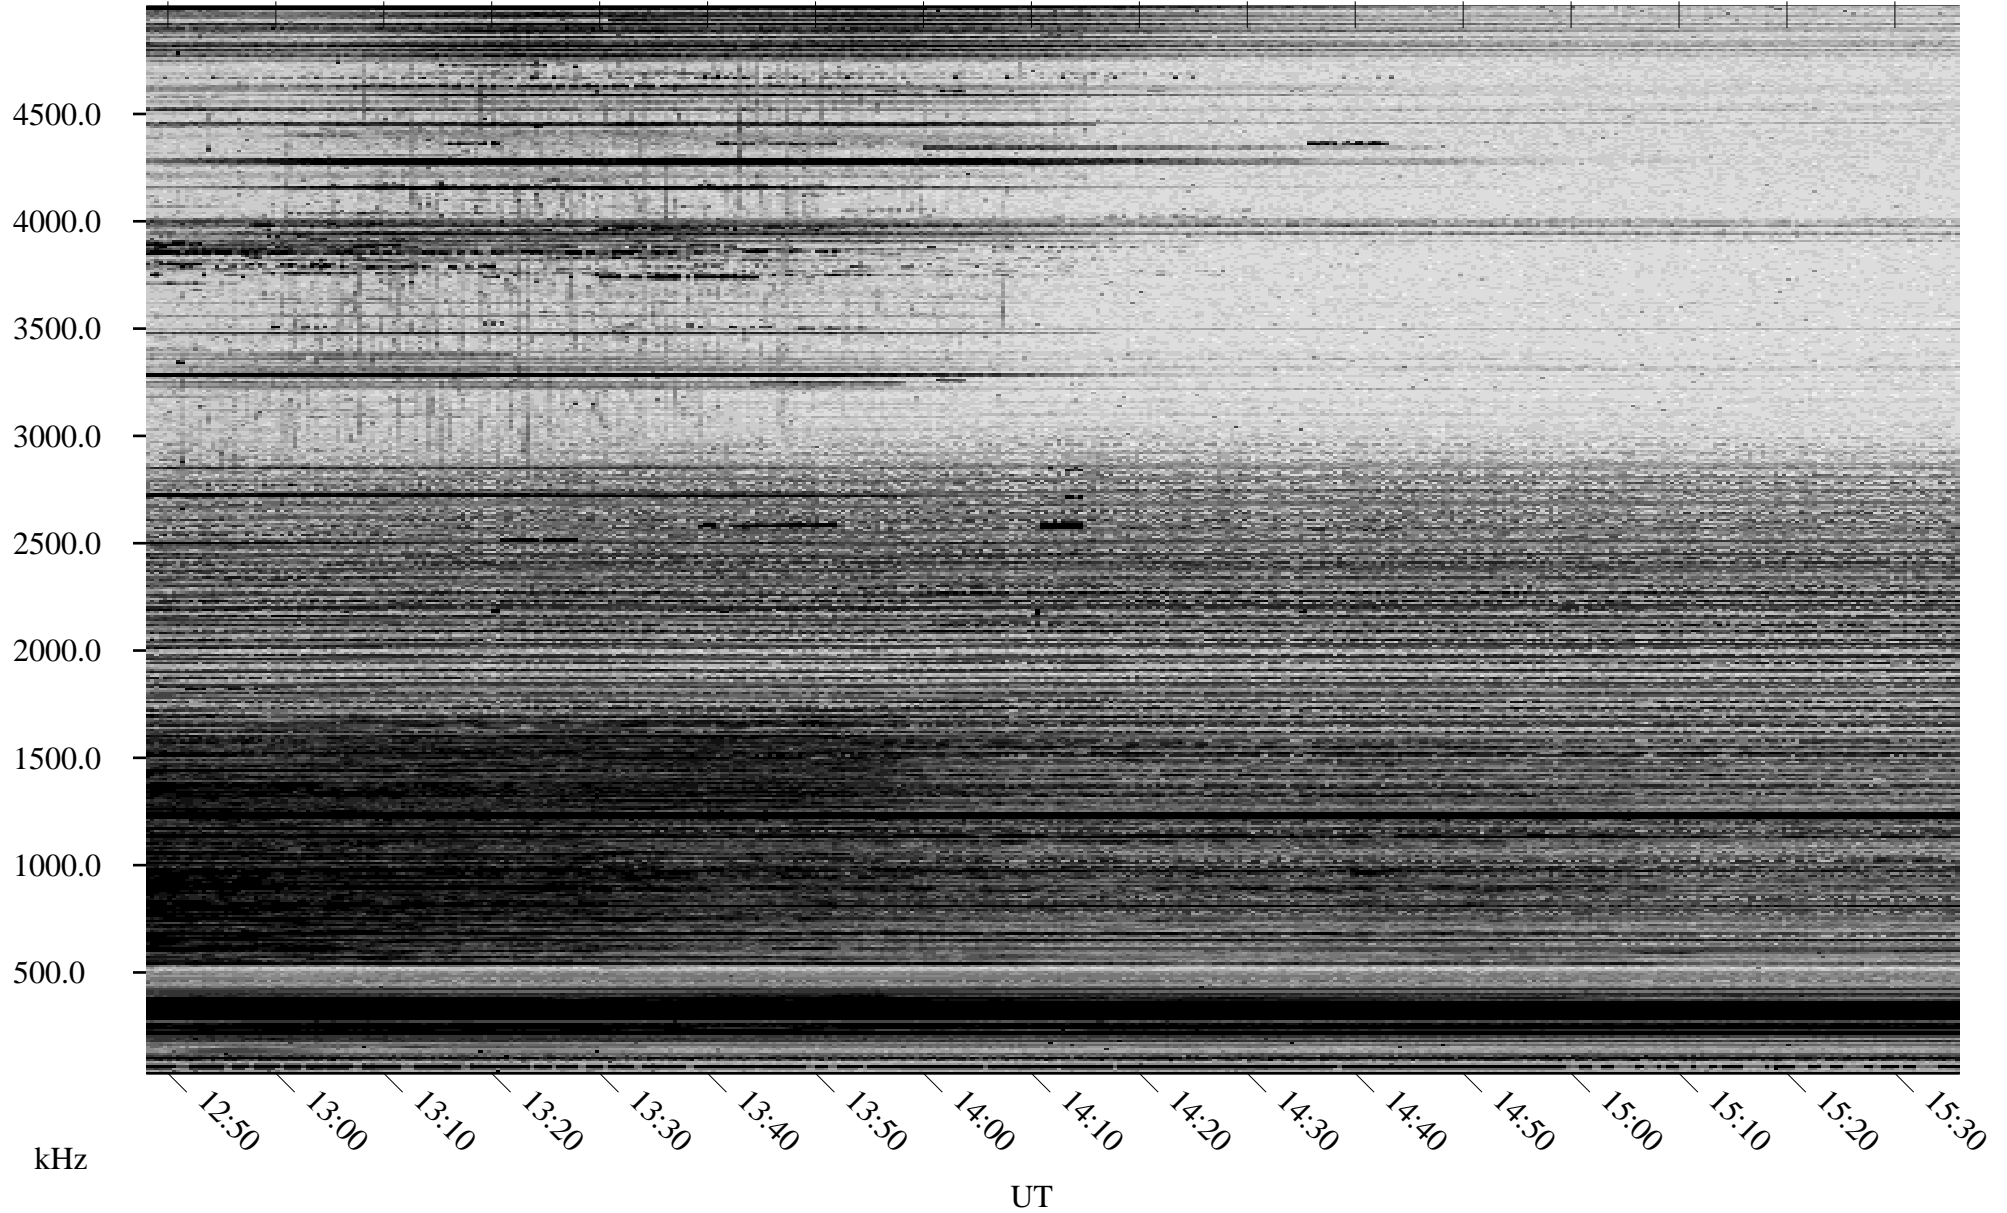

10/24/2005 Churchill, Manitoba

Linear Scale Black = 161 White = 15

ch05297l.r00m max_12

Page 1

10/24/2005 Churchill, Manitoba

Linear Scale Black = 161 White = 15

ch05297l.r00m max_12

Page 2

10/25/2005 Churchill, Manitoba

Linear Scale Black = 161 White = 15

ch05297l.r00m max_12

Page 3

10/25/2005 Churchill, Manitoba

Linear Scale Black = 161 White = 15

ch05297l.r00m max_12

Page 4

10/25/2005 Churchill, Manitoba

Linear Scale Black = 161 White = 15

ch05297l.r00m max_12

Page 5

10/25/2005 Churchill, Manitoba

Linear Scale Black = 161 White = 15

ch05297l.r00m max_12

Page 6

10/25/2005 Churchill, Manitoba

Linear Scale Black = 161 White = 15

ch05297l.r00m max_12

Page 7

10/25/2005 Churchill, Manitoba

Linear Scale Black = 161 White = 15

ch05297l.r00m max_12

Page 8