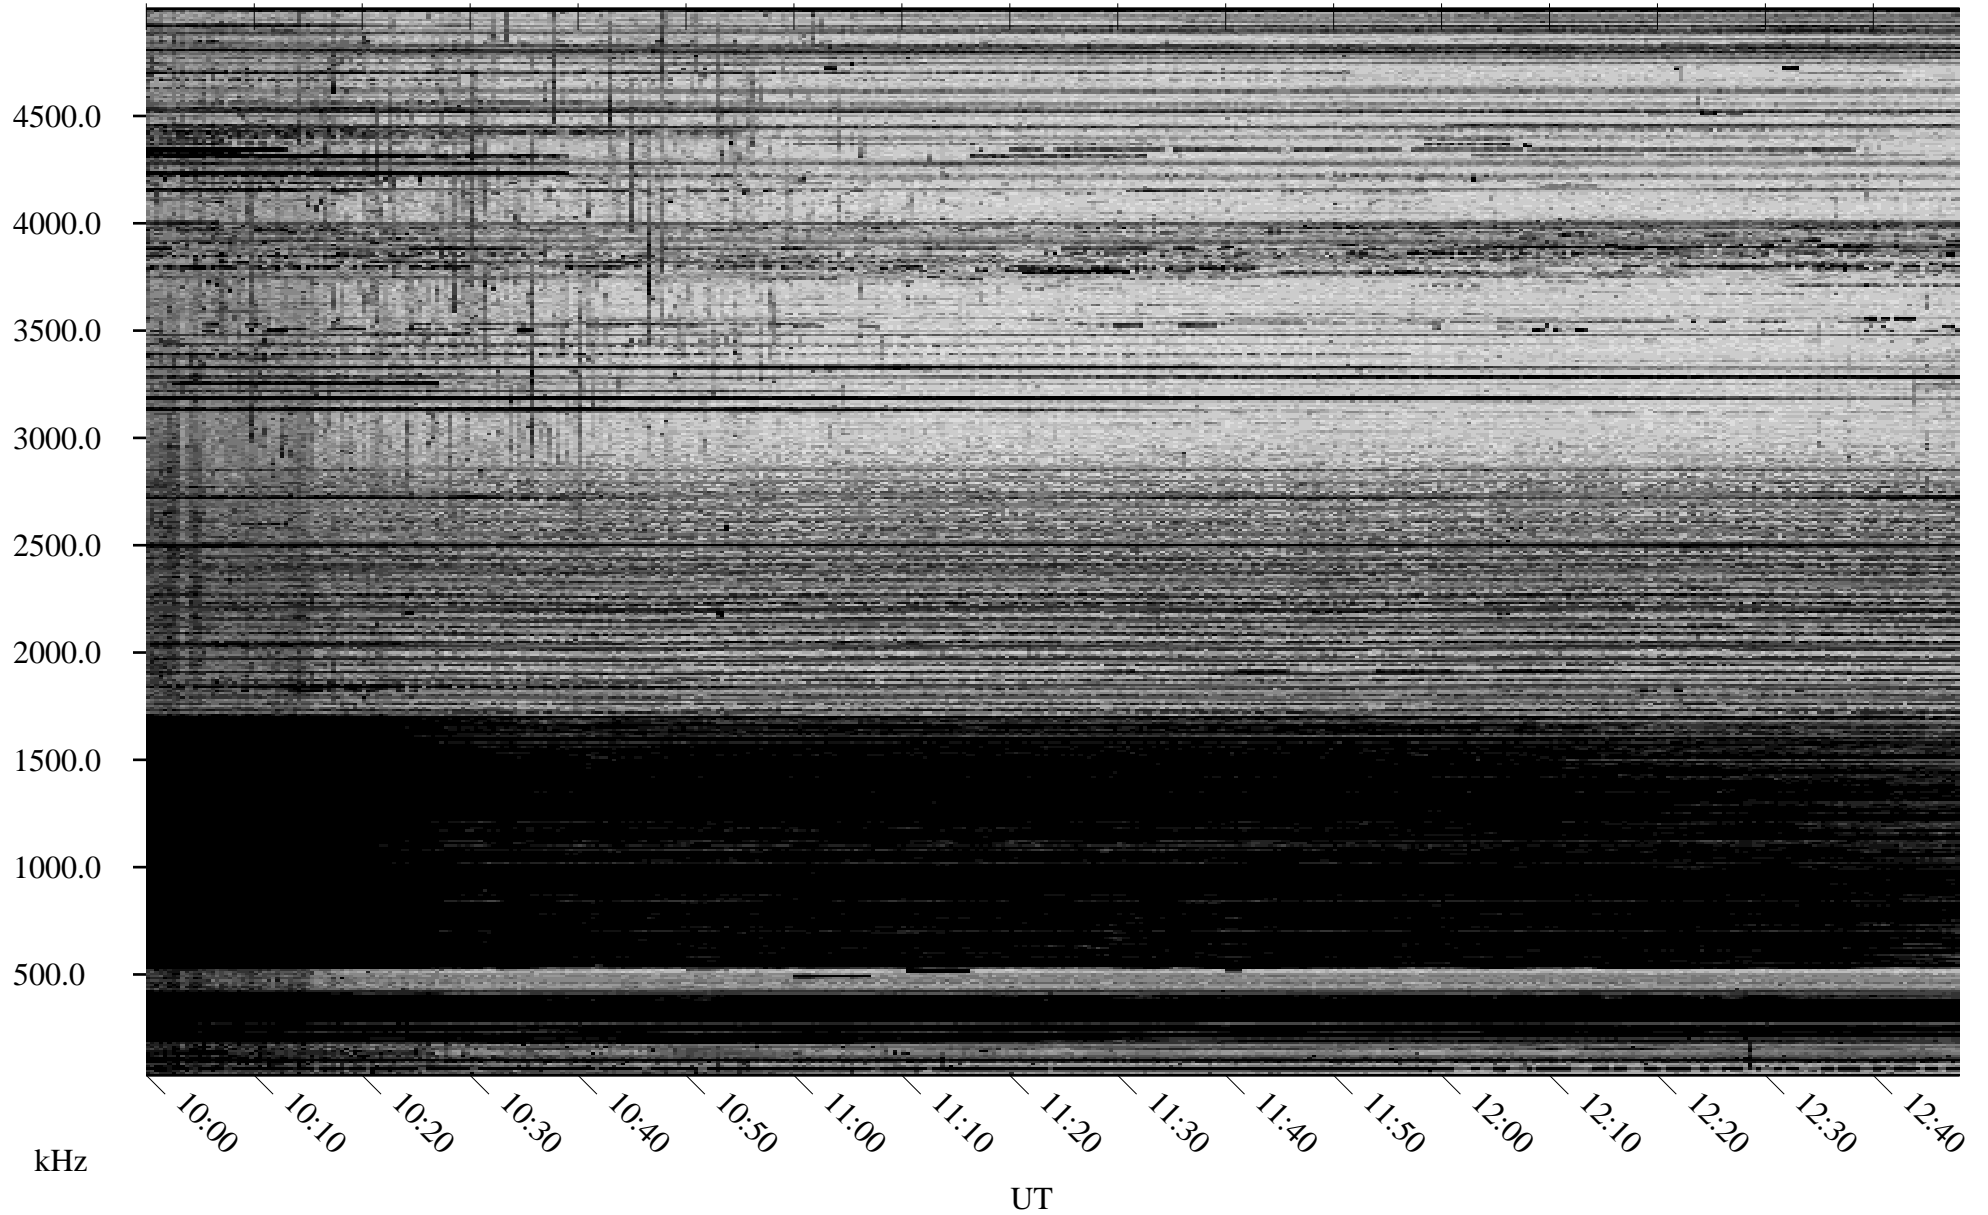

10/24/2005 Churchill, Manitoba

Linear Scale Black = 161 White = 15

ch05297l.r00m max_12

Page 1

10/24/2005 Churchill, Manitoba

Linear Scale Black = 161 White = 15

ch05297l.r00m max_12

Page 2

10/25/2005 Churchill, Manitoba

Linear Scale Black = 161 White = 15

ch05297l.r00m max_12

Page 3

10/25/2005 Churchill, Manitoba

Linear Scale Black = 161 White = 15

ch05297l.r00m max_12

Page 4

10/25/2005 Churchill, Manitoba

Linear Scale Black = 161 White = 15

ch05297l.r00m max_12

Page 5

10/25/2005 Churchill, Manitoba

Linear Scale Black = 161 White = 15

ch05297l.r00m max_12

Page 6

10/25/2005 Churchill, Manitoba

Linear Scale Black = 161 White = 15

ch05297l.r00m max_12

Page 7

10/25/2005 Churchill, Manitoba

Linear Scale Black = 161 White = 15

ch05297l.r00m max_12

Page 8