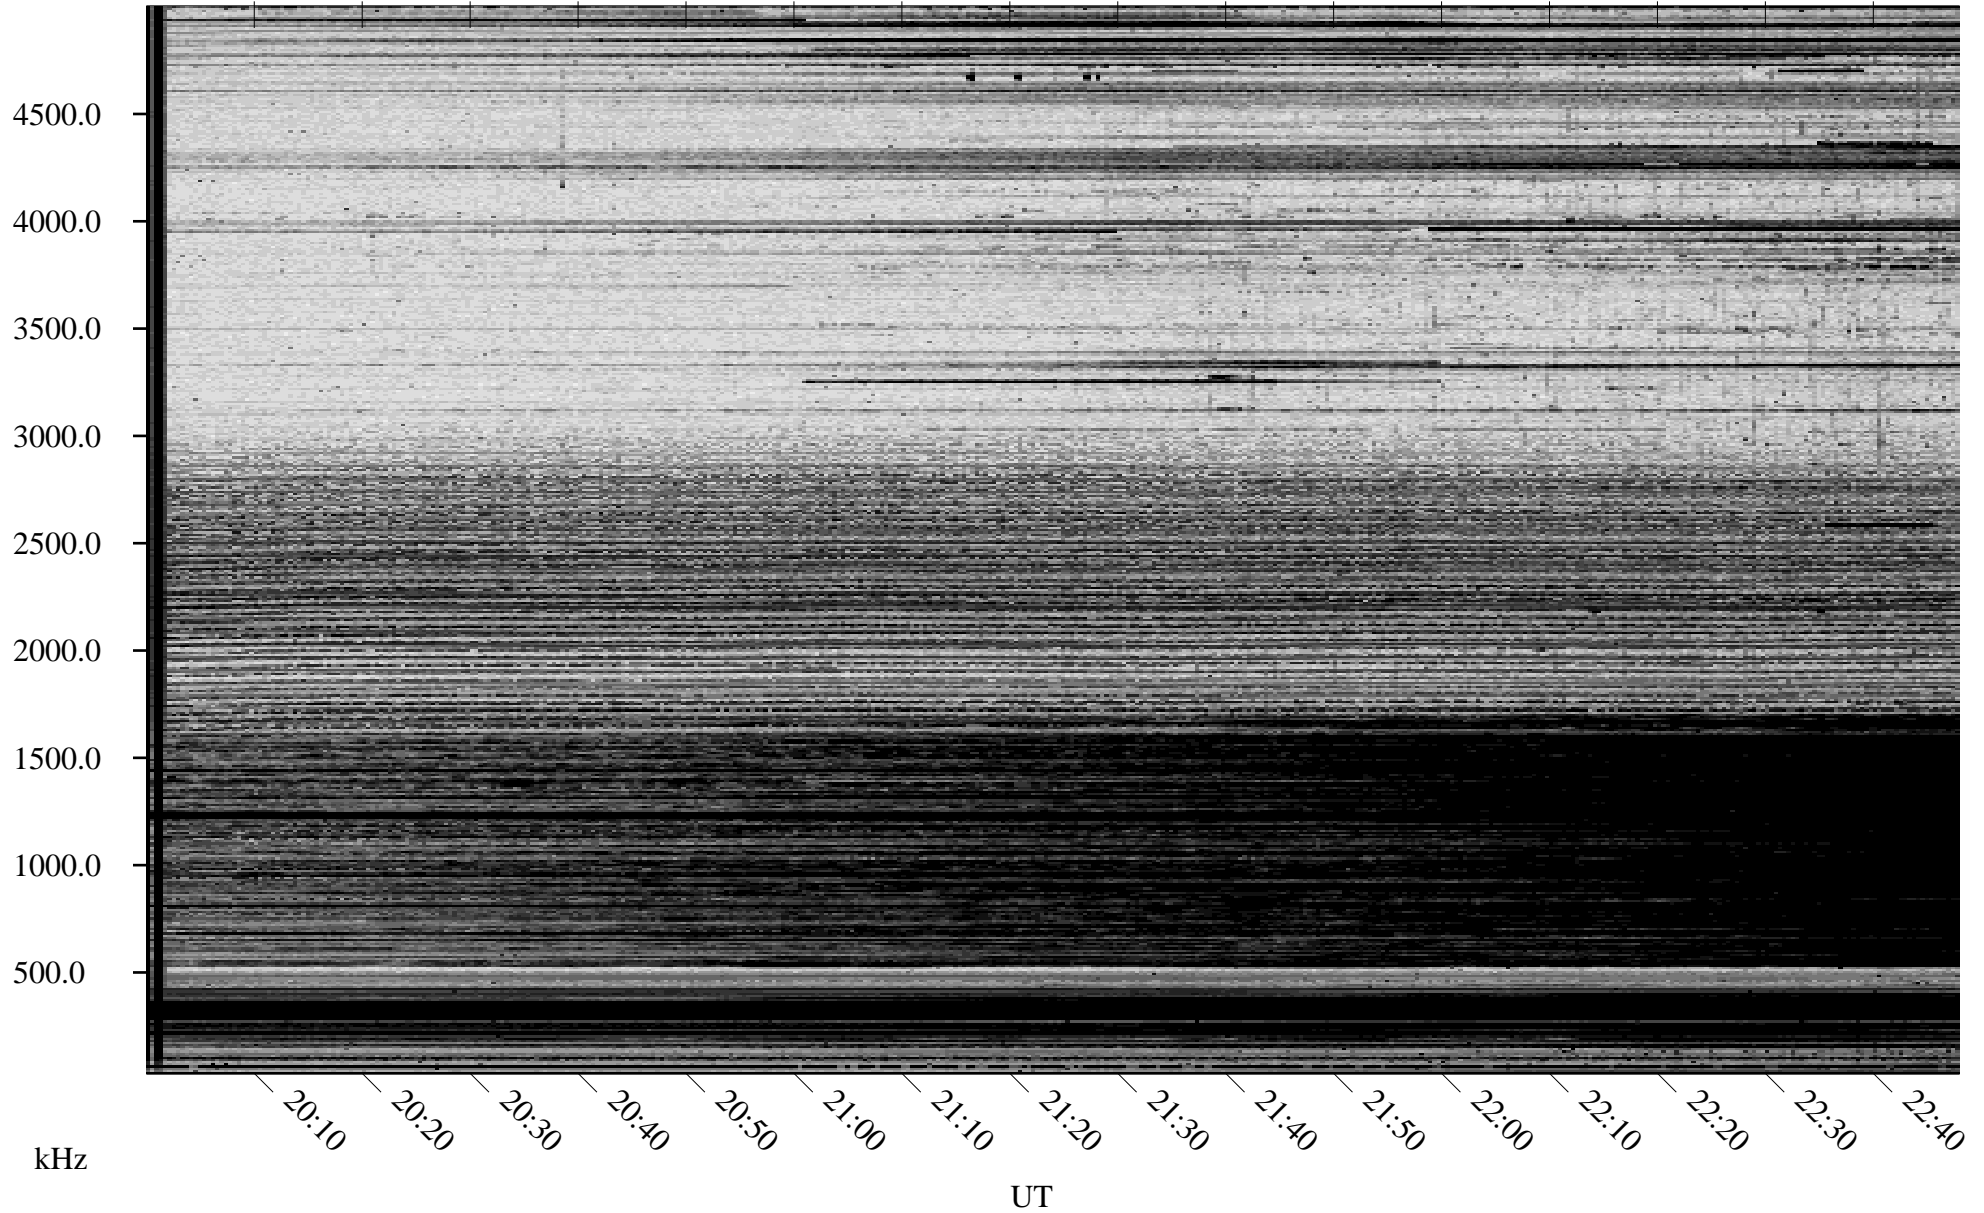

10/24/2005 Churchill, Manitoba

Linear Scale Black = 161 White = 15

ch05297l.r00m max_12

Page 1

10/24/2005 Churchill, Manitoba

Linear Scale Black = 161 White = 15

ch05297l.r00m max_12

Page 2

10/25/2005 Churchill, Manitoba

Linear Scale Black = 161 White = 15

ch05297l.r00m max_12

Page 3

10/25/2005 Churchill, Manitoba

Linear Scale Black = 161 White = 15

ch05297l.r00m max_12

Page 4

10/25/2005 Churchill, Manitoba

Linear Scale Black = 161 White = 15

ch05297l.r00m max_12

Page 5

10/25/2005 Churchill, Manitoba

Linear Scale Black = 161 White = 15

ch05297l.r00m max_12

Page 6

10/25/2005 Churchill, Manitoba

Linear Scale Black = 161 White = 15

ch05297l.r00m max_12

Page 7

10/25/2005 Churchill, Manitoba

Linear Scale Black = 161 White = 15

ch05297l.r00m max_12

Page 8