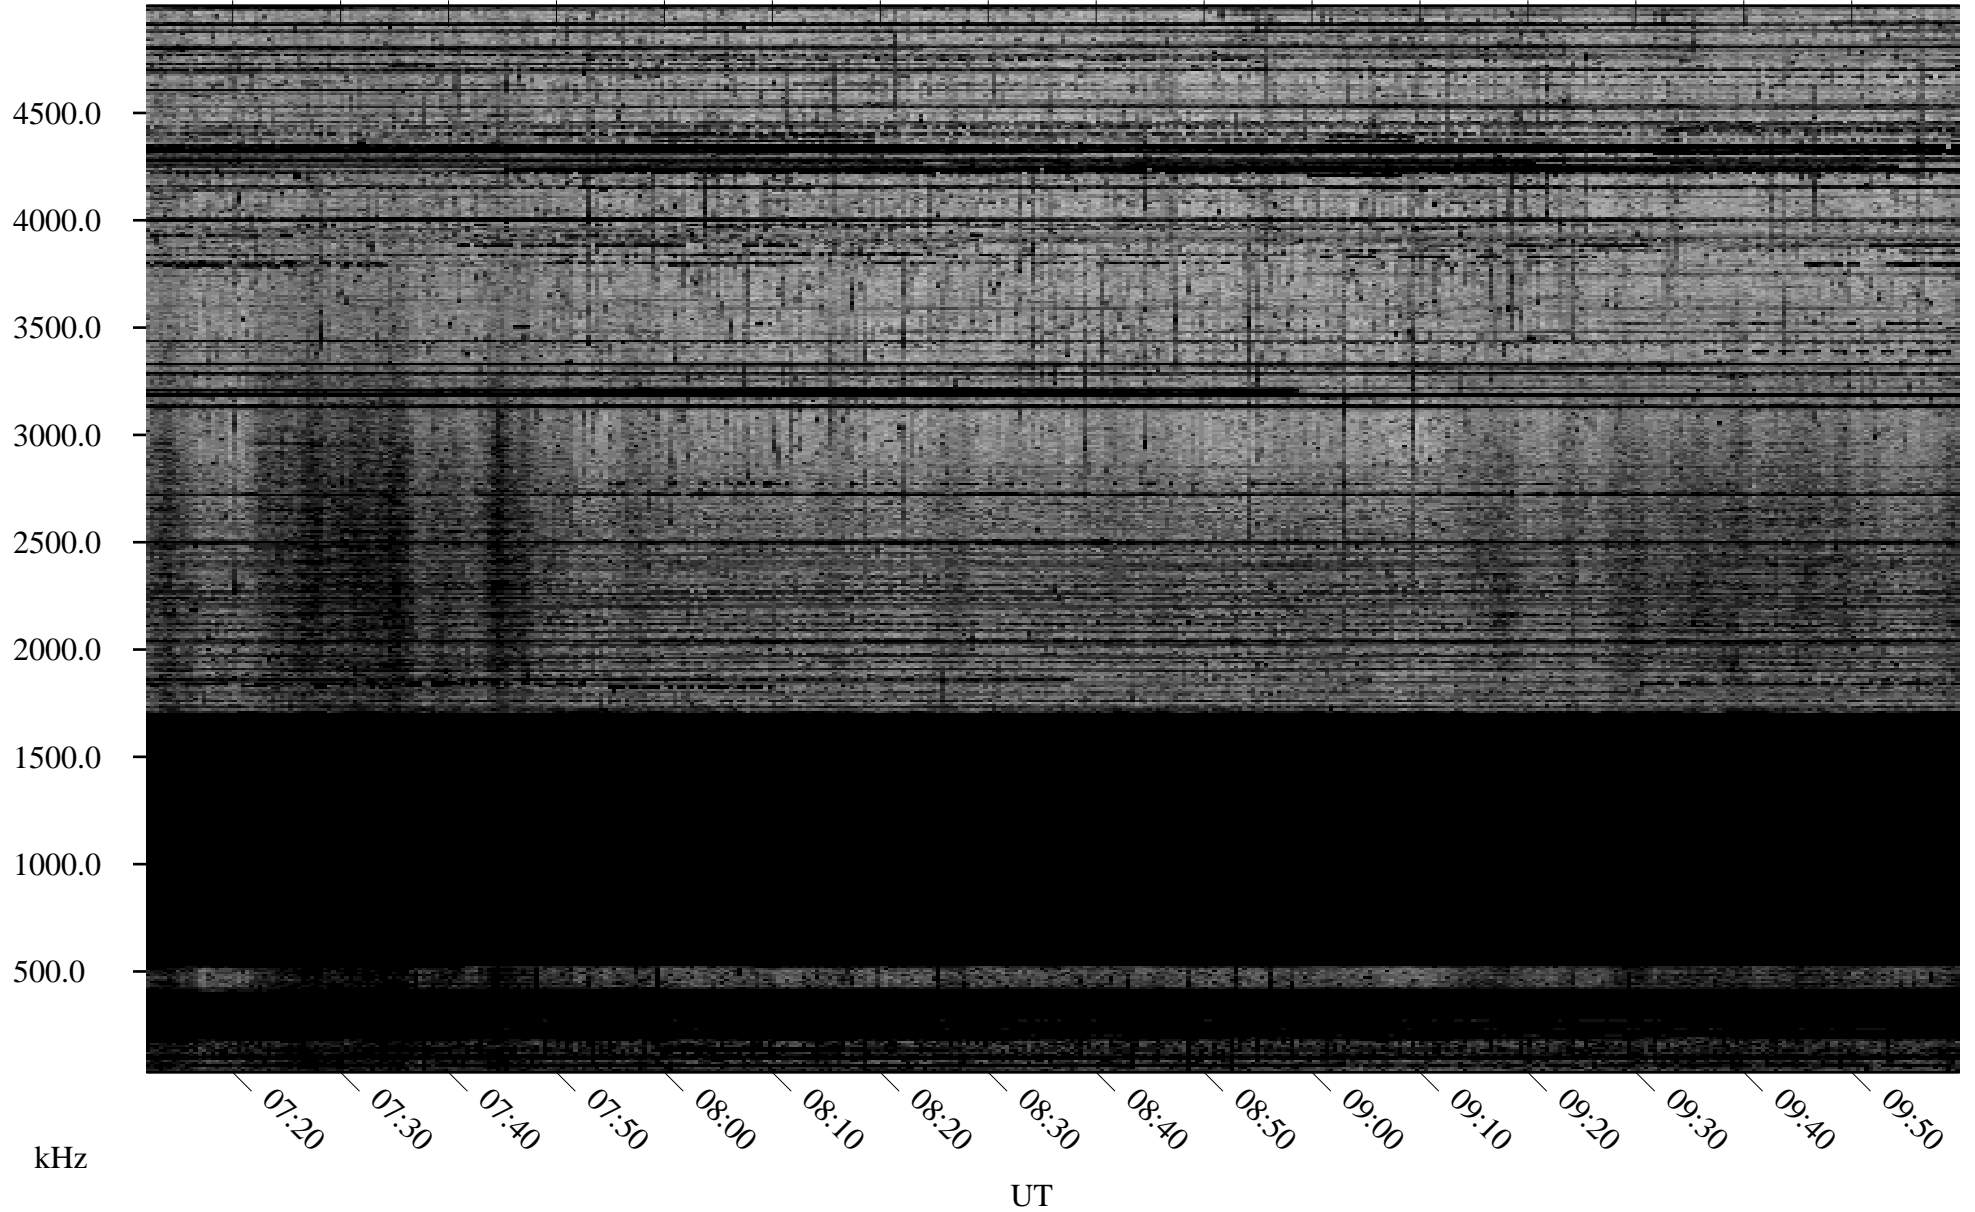

10/24/2005 Churchill, Manitoba

Linear Scale Black = 161 White = 15

ch05297l.r00m max_12

Page 1

10/24/2005 Churchill, Manitoba

Linear Scale Black = 161 White = 15

ch05297l.r00m max_12

Page 2

10/25/2005 Churchill, Manitoba

Linear Scale Black = 161 White = 15

ch05297l.r00m max_12

Page 3

10/25/2005 Churchill, Manitoba

Linear Scale Black = 161 White = 15

ch05297l.r00m max_12

Page 4

10/25/2005 Churchill, Manitoba

Linear Scale Black = 161 White = 15

ch05297l.r00m max_12

Page 5

10/25/2005 Churchill, Manitoba

Linear Scale Black = 161 White = 15

ch05297l.r00m max_12

Page 6

10/25/2005 Churchill, Manitoba

Linear Scale Black = 161 White = 15

ch05297l.r00m max_12

Page 7

10/25/2005 Churchill, Manitoba

Linear Scale Black = 161 White = 15

ch05297l.r00m max_12

Page 8