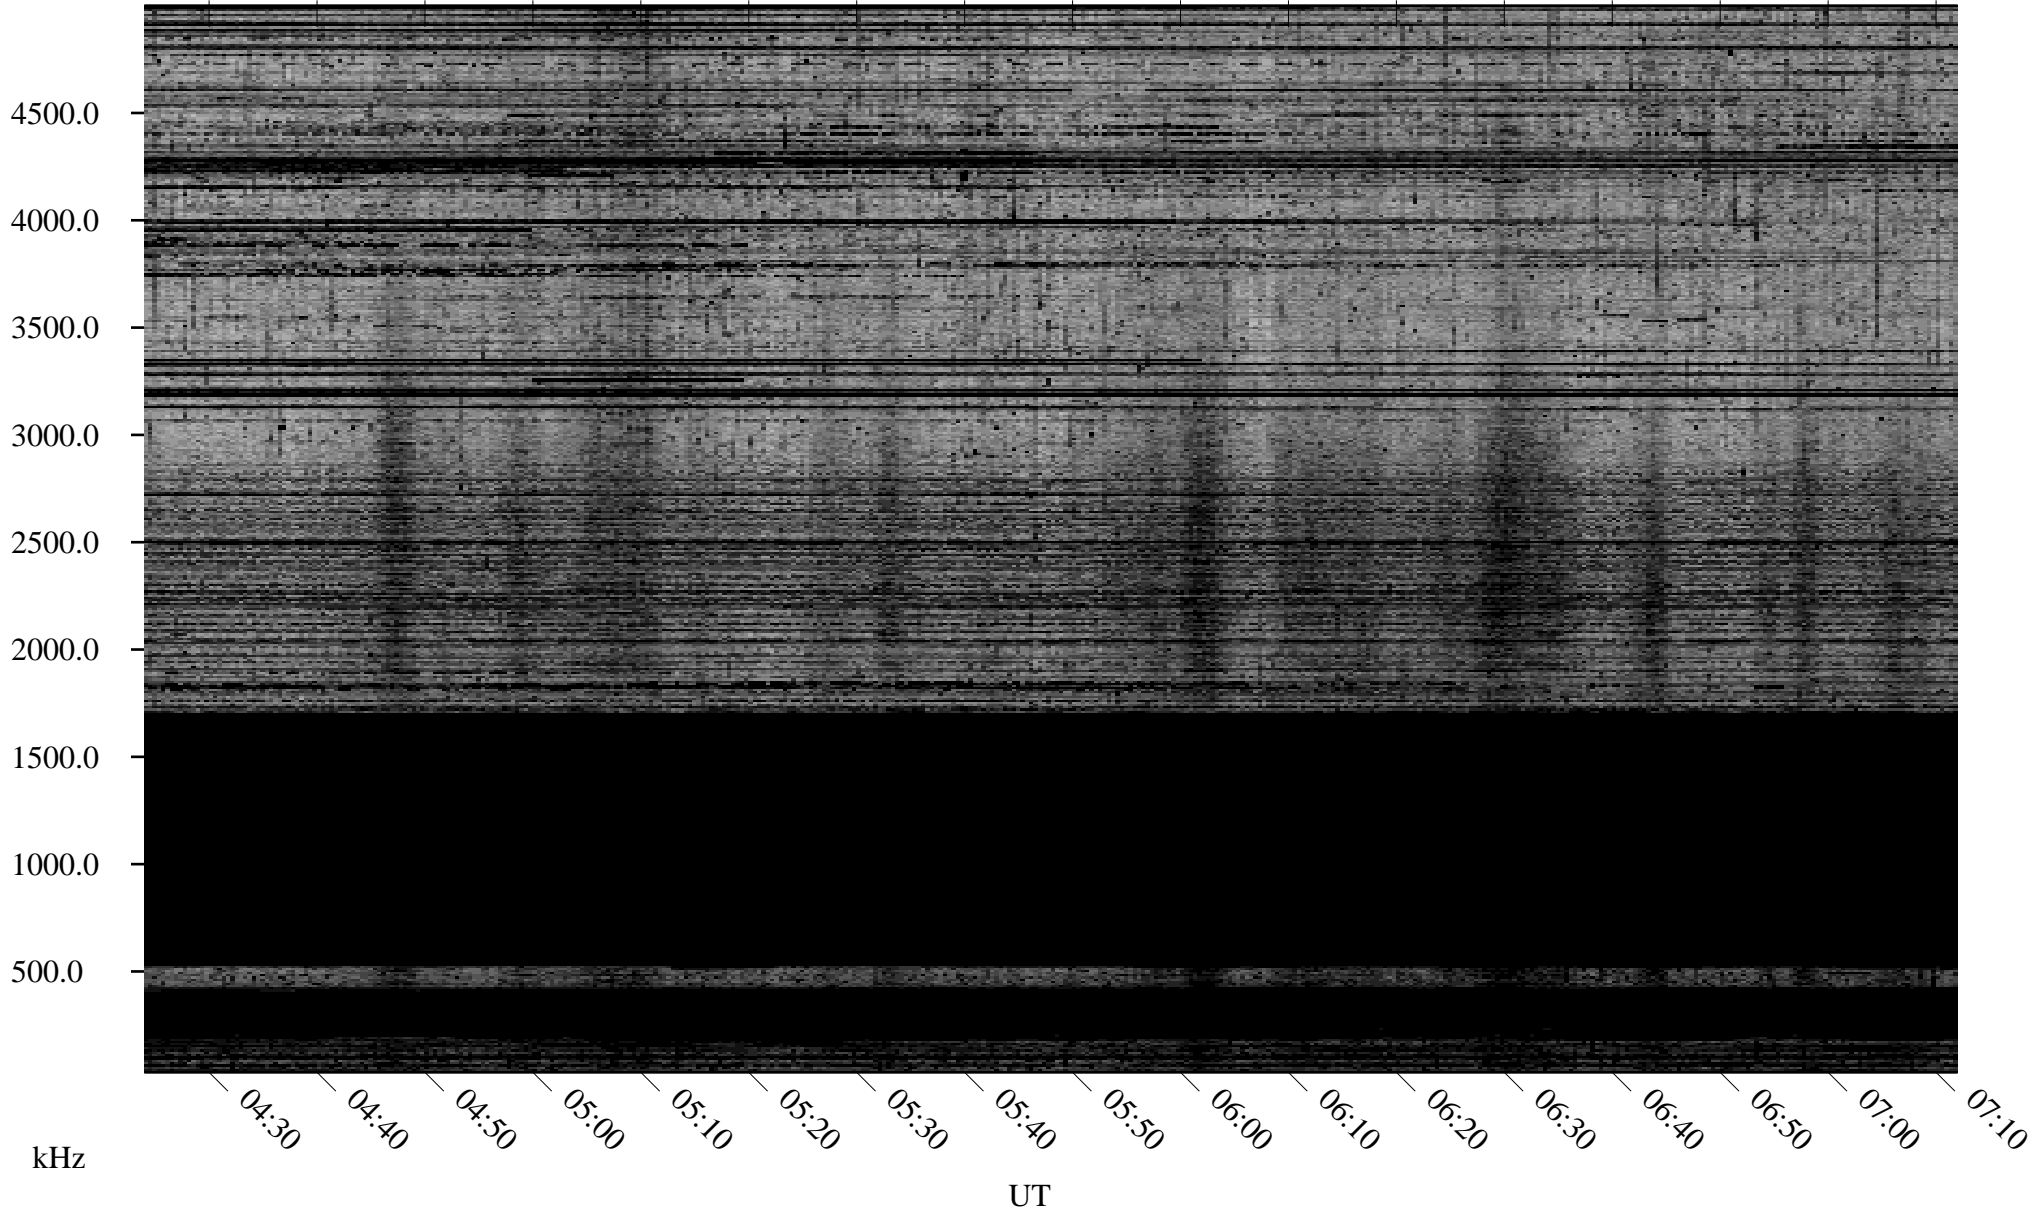

10/25/2005 Churchill, Manitoba

Linear Scale Black = 161 White = 15

ch05298l.r00m max_12

Page 1

10/25/2005 Churchill, Manitoba

Linear Scale Black = 161 White = 15

ch05298l.r00m max_12

Page 2

10/26/2005 Churchill, Manitoba

Linear Scale Black = 161 White = 15

ch05298l.r00m max_12

Page 3

10/26/2005 Churchill, Manitoba

Linear Scale Black = 161 White = 15

ch05298l.r00m max_12

Page 4

10/26/2005 Churchill, Manitoba

Linear Scale Black = 161 White = 15

ch05298l.r00m max_12

Page 5

10/26/2005 Churchill, Manitoba

Linear Scale Black = 161 White = 15

ch05298l.r00m max_12

Page 6

10/26/2005 Churchill, Manitoba

Linear Scale Black = 161 White = 15

ch05298l.r00m max_12

Page 7

10/26/2005 Churchill, Manitoba

Linear Scale Black = 161 White = 15

ch05298l.r00m max_12