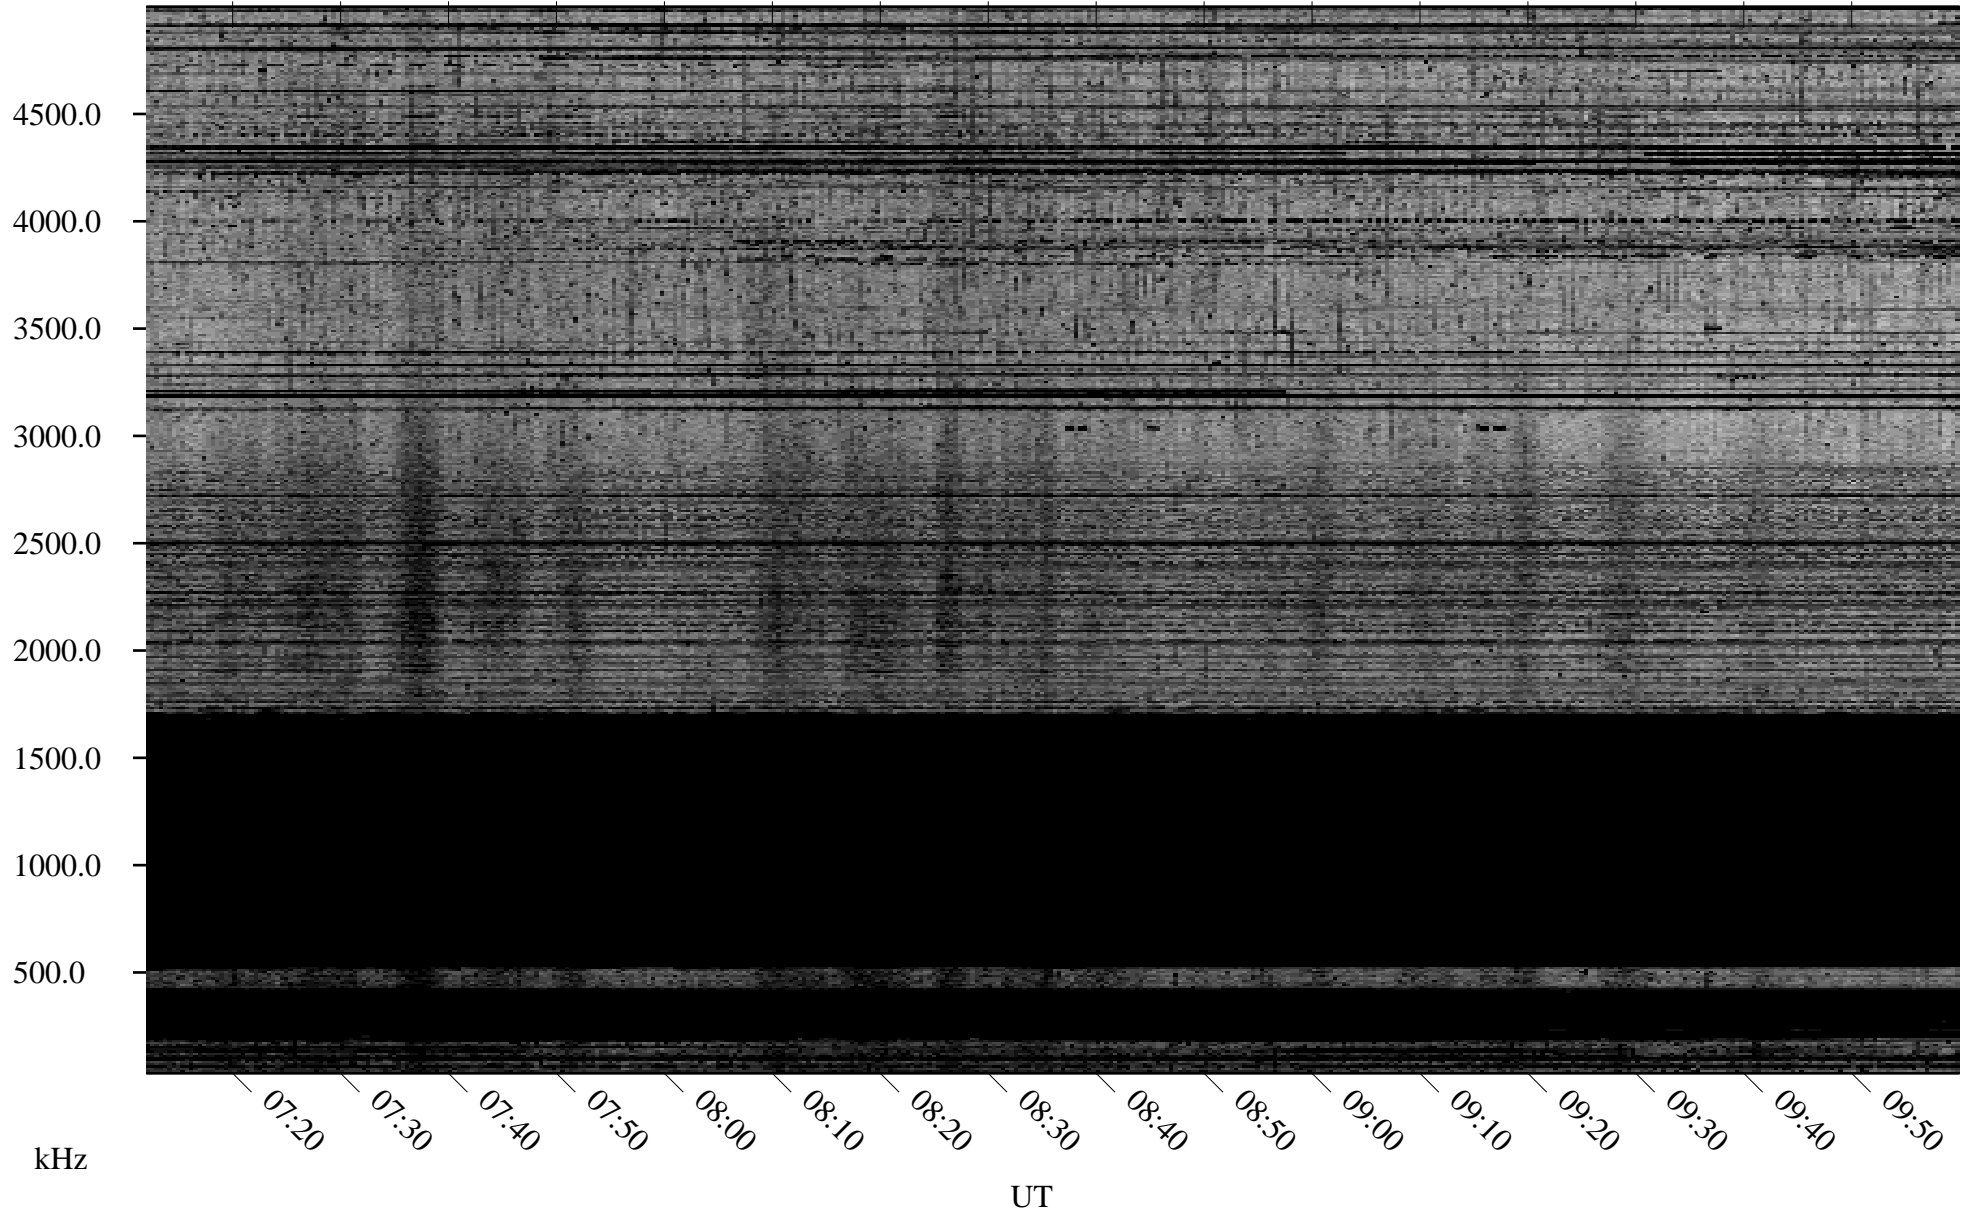

10/25/2005 Churchill, Manitoba

Linear Scale Black = 161 White = 15

ch05298l.r00m max_12

Page 1

10/25/2005 Churchill, Manitoba

Linear Scale Black = 161 White = 15

ch05298l.r00m max_12

Page 2

10/26/2005 Churchill, Manitoba

Linear Scale Black = 161 White = 15

ch05298l.r00m max_12

Page 3

10/26/2005 Churchill, Manitoba

Linear Scale Black = 161 White = 15

ch05298l.r00m max_12

Page 4

10/26/2005 Churchill, Manitoba

Linear Scale Black = 161 White = 15

ch05298l.r00m max_12

Page 5

10/26/2005 Churchill, Manitoba

Linear Scale Black = 161 White = 15

ch05298l.r00m max_12

Page 6

10/26/2005 Churchill, Manitoba

Linear Scale Black = 161 White = 15

ch05298l.r00m max_12

Page 7

10/26/2005 Churchill, Manitoba

Linear Scale Black = 161 White = 15

ch05298l.r00m max_12