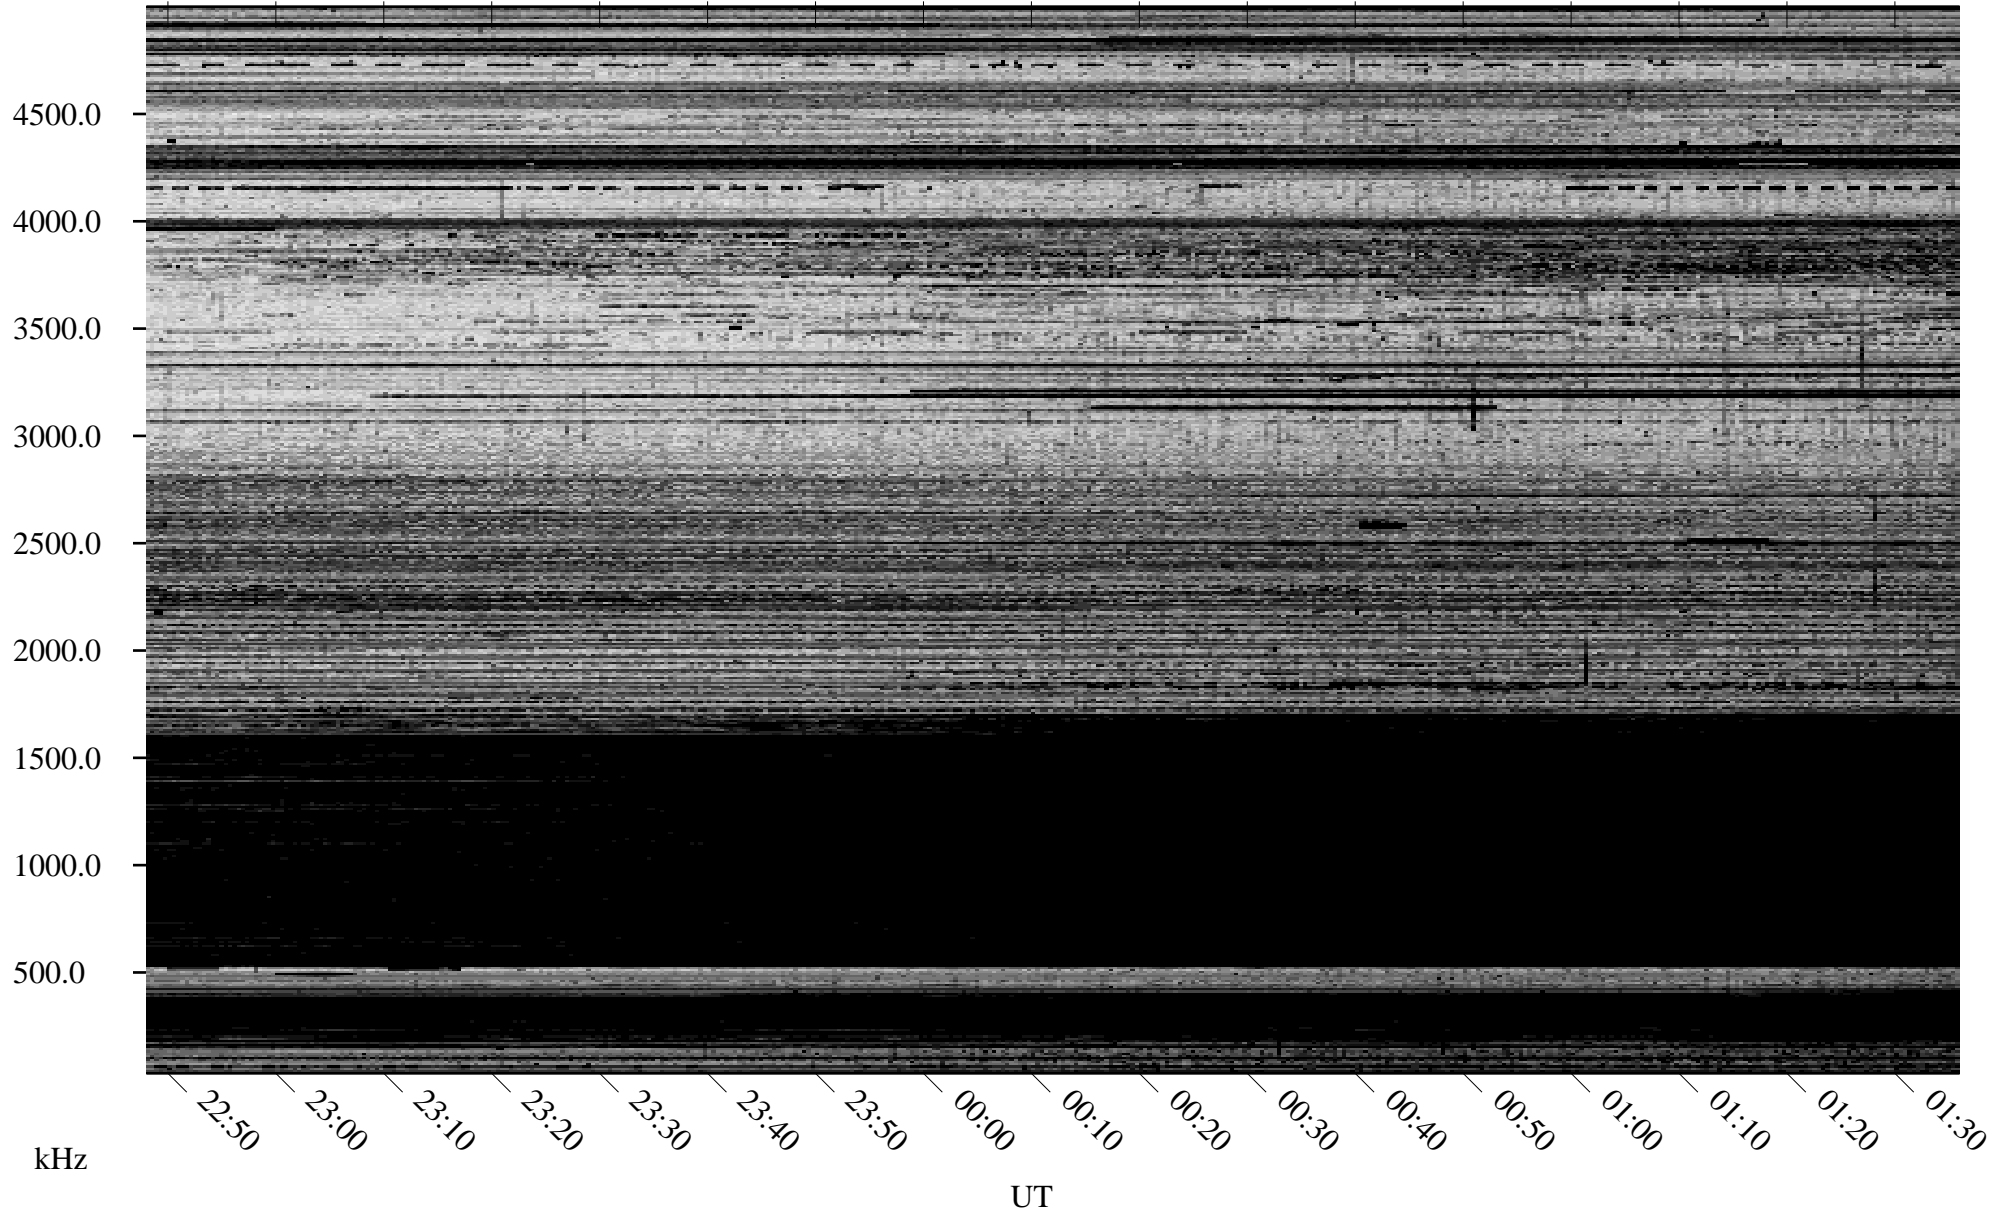

10/25/2005 Churchill, Manitoba

Linear Scale Black = 161 White = 15

ch05298l.r00m max_12

Page 1

10/25/2005 Churchill, Manitoba

Linear Scale Black = 161 White = 15

ch05298l.r00m max_12

Page 2

10/26/2005 Churchill, Manitoba

Linear Scale Black = 161 White = 15

ch05298l.r00m max_12

Page 3

10/26/2005 Churchill, Manitoba

Linear Scale Black = 161 White = 15

ch05298l.r00m max_12

Page 4

10/26/2005 Churchill, Manitoba

Linear Scale Black = 161 White = 15

ch05298l.r00m max_12

Page 5

10/26/2005 Churchill, Manitoba

Linear Scale Black = 161 White = 15

ch05298l.r00m max_12

Page 6

10/26/2005 Churchill, Manitoba

Linear Scale Black = 161 White = 15

ch05298l.r00m max_12

Page 7

10/26/2005 Churchill, Manitoba

Linear Scale Black = 161 White = 15

ch05298l.r00m max_12