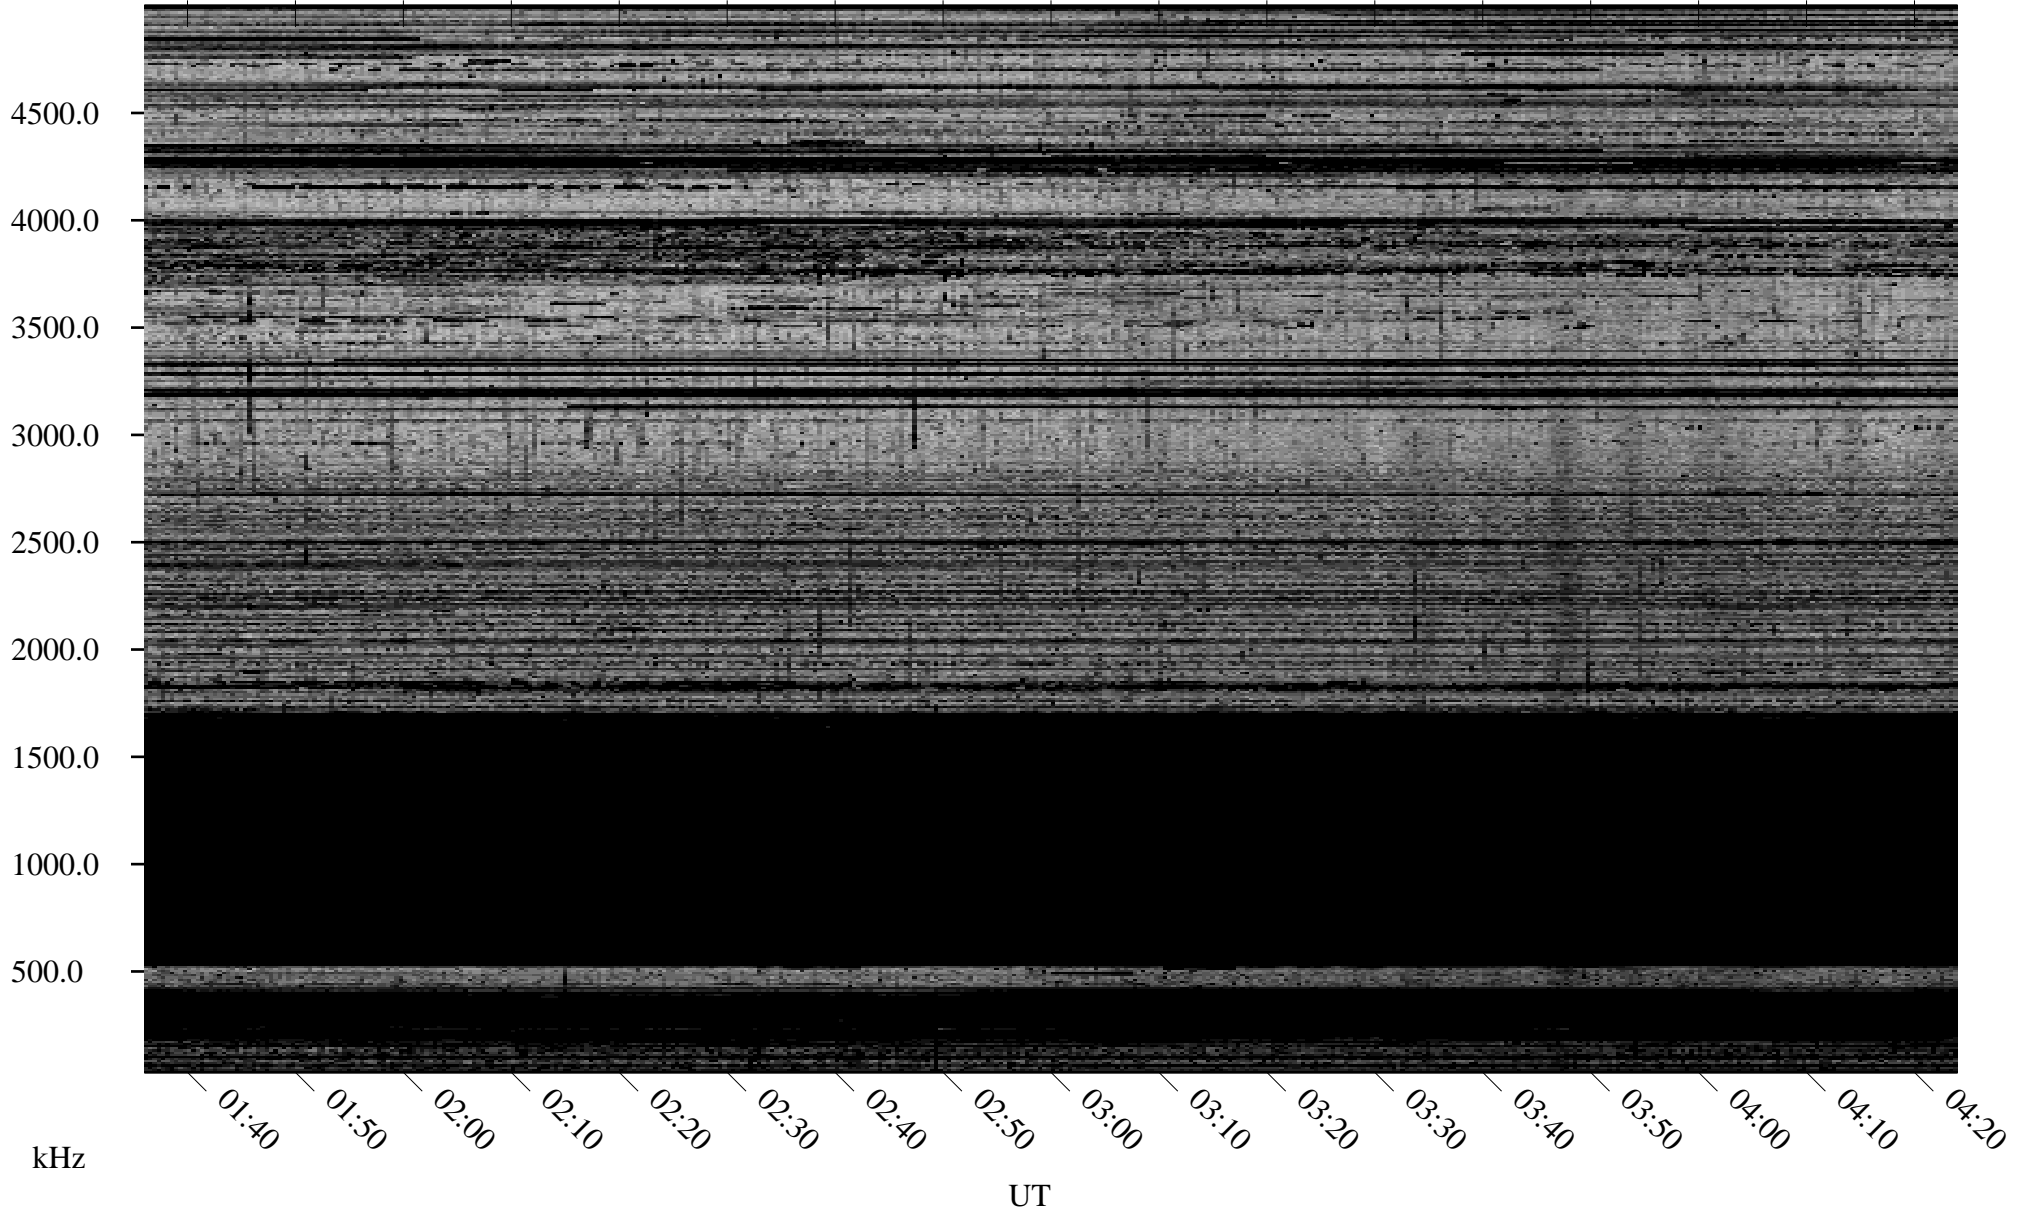

10/25/2005 Churchill, Manitoba

Linear Scale Black = 161 White = 15

ch05298l.r00m max_12

Page 1

10/25/2005 Churchill, Manitoba

Linear Scale Black = 161 White = 15

ch05298l.r00m max_12

Page 2

10/26/2005 Churchill, Manitoba

Linear Scale Black = 161 White = 15

ch05298l.r00m max_12

Page 3

10/26/2005 Churchill, Manitoba

Linear Scale Black = 161 White = 15

ch05298l.r00m max_12

Page 4

10/26/2005 Churchill, Manitoba

Linear Scale Black = 161 White = 15

ch05298l.r00m max_12

Page 5

10/26/2005 Churchill, Manitoba

Linear Scale Black = 161 White = 15

ch05298l.r00m max_12

Page 6

10/26/2005 Churchill, Manitoba

Linear Scale Black = 161 White = 15

ch05298l.r00m max_12

Page 7

10/26/2005 Churchill, Manitoba

Linear Scale Black = 161 White = 15

ch05298l.r00m max_12