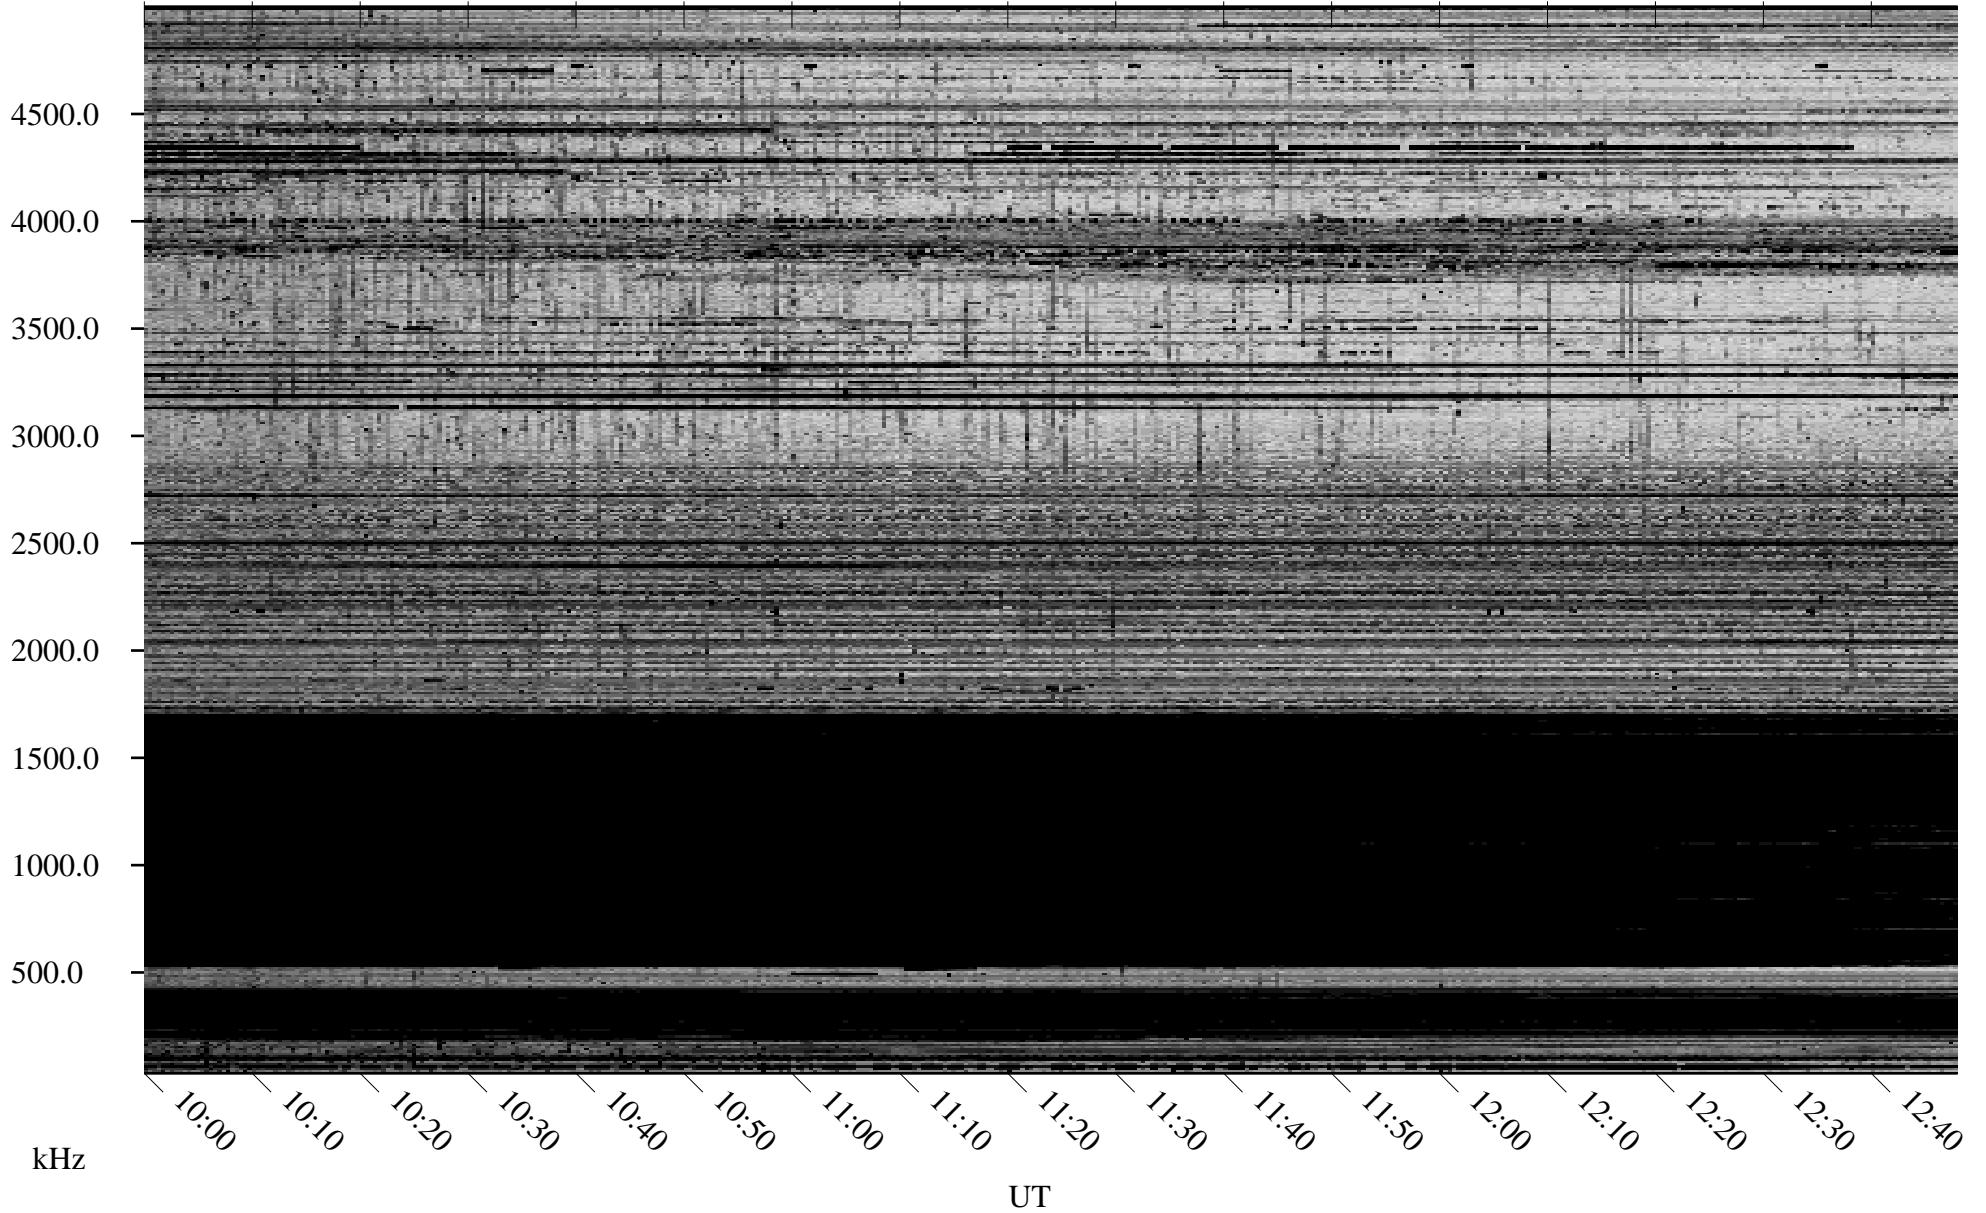

10/25/2005 Churchill, Manitoba

Linear Scale Black = 161 White = 15

ch05298l.r00m max_12

Page 1

10/25/2005 Churchill, Manitoba

Linear Scale Black = 161 White = 15

ch05298l.r00m max_12

Page 2

10/26/2005 Churchill, Manitoba

Linear Scale Black = 161 White = 15

ch05298l.r00m max_12

Page 3

10/26/2005 Churchill, Manitoba

Linear Scale Black = 161 White = 15

ch05298l.r00m max_12

Page 4

10/26/2005 Churchill, Manitoba

Linear Scale Black = 161 White = 15

ch05298l.r00m max_12

Page 5

10/26/2005 Churchill, Manitoba

Linear Scale Black = 161 White = 15

ch05298l.r00m max_12

Page 6

10/26/2005 Churchill, Manitoba

Linear Scale Black = 161 White = 15

ch05298l.r00m max_12

Page 7

10/26/2005 Churchill, Manitoba

Linear Scale Black = 161 White = 15

ch05298l.r00m max_12