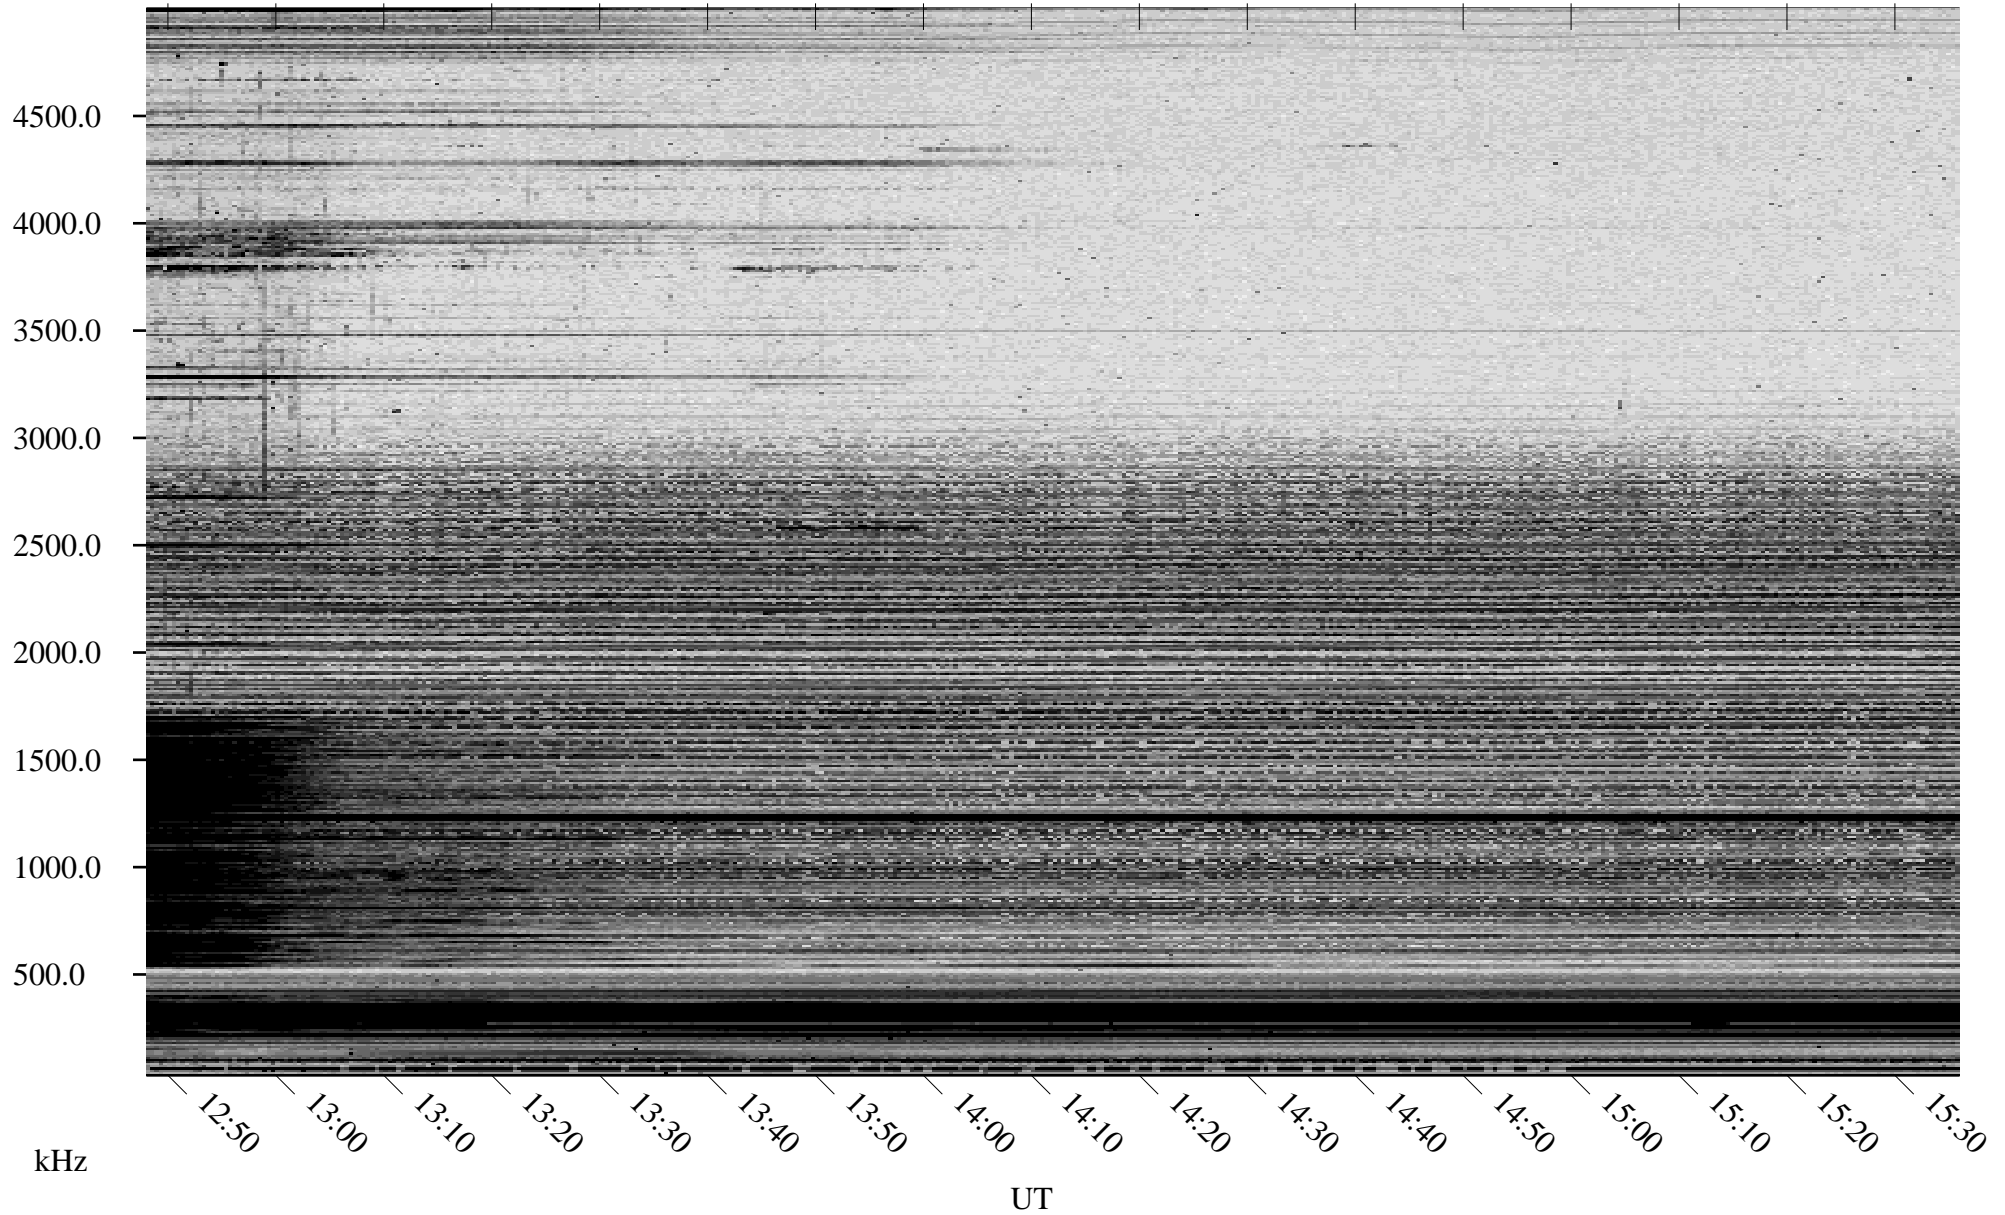

10/25/2005 Churchill, Manitoba

Linear Scale Black = 161 White = 15

ch05298l.r00m max_12

Page 1

10/25/2005 Churchill, Manitoba

Linear Scale Black = 161 White = 15

ch05298l.r00m max_12

Page 2

10/26/2005 Churchill, Manitoba

Linear Scale Black = 161 White = 15

ch05298l.r00m max_12

Page 3

10/26/2005 Churchill, Manitoba

Linear Scale Black = 161 White = 15

ch05298l.r00m max_12

Page 4

10/26/2005 Churchill, Manitoba

Linear Scale Black = 161 White = 15

ch05298l.r00m max_12

Page 5

10/26/2005 Churchill, Manitoba

Linear Scale Black = 161 White = 15

ch05298l.r00m max_12

Page 6

10/26/2005 Churchill, Manitoba

Linear Scale Black = 161 White = 15

ch05298l.r00m max_12

Page 7

10/26/2005 Churchill, Manitoba

Linear Scale Black = 161 White = 15

ch05298l.r00m max_12