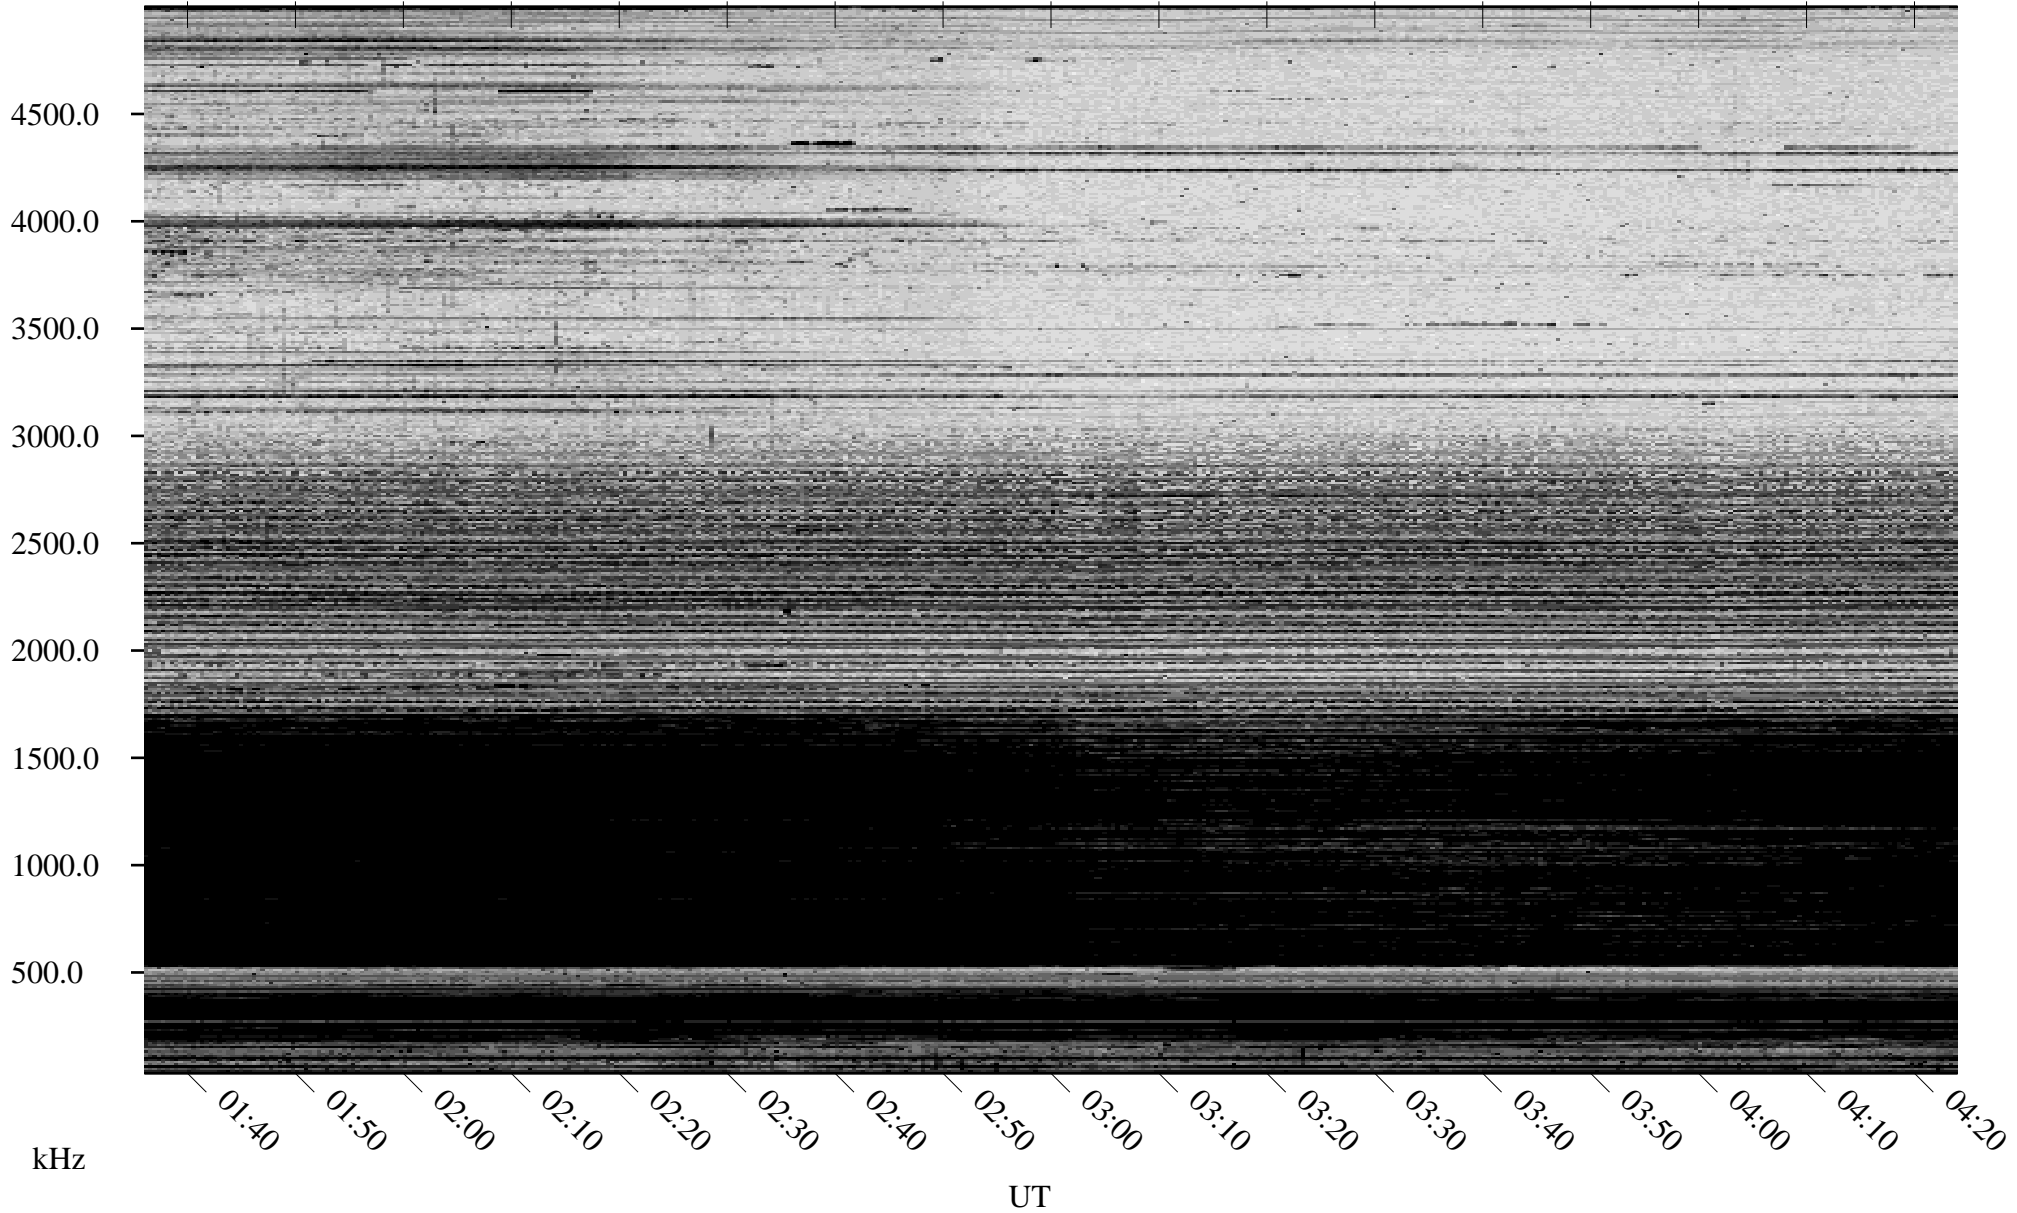

10/26/2005 Churchill, Manitoba

Linear Scale Black = 161 White = 15

ch05299l.r00m max_12

Page 1

10/26/2005 Churchill, Manitoba

Linear Scale Black = 161 White = 15

ch05299l.r00m max_12

Page 2

10/27/2005 Churchill, Manitoba

Linear Scale Black = 161 White = 15

ch05299l.r00m max_12

Page 3

10/27/2005 Churchill, Manitoba

Linear Scale Black = 161 White = 15

ch05299l.r00m max_12

Page 4

10/27/2005 Churchill, Manitoba

Linear Scale Black = 161 White = 15

ch05299l.r00m max_12

Page 5

10/27/2005 Churchill, Manitoba

Linear Scale Black = 161 White = 15

ch05299l.r00m max_12

Page 6

10/27/2005 Churchill, Manitoba

Linear Scale Black = 161 White = 15

ch05299l.r00m max_12

Page 7

10/27/2005 Churchill, Manitoba

Linear Scale Black = 161 White = 15

ch05299l.r00m max_12