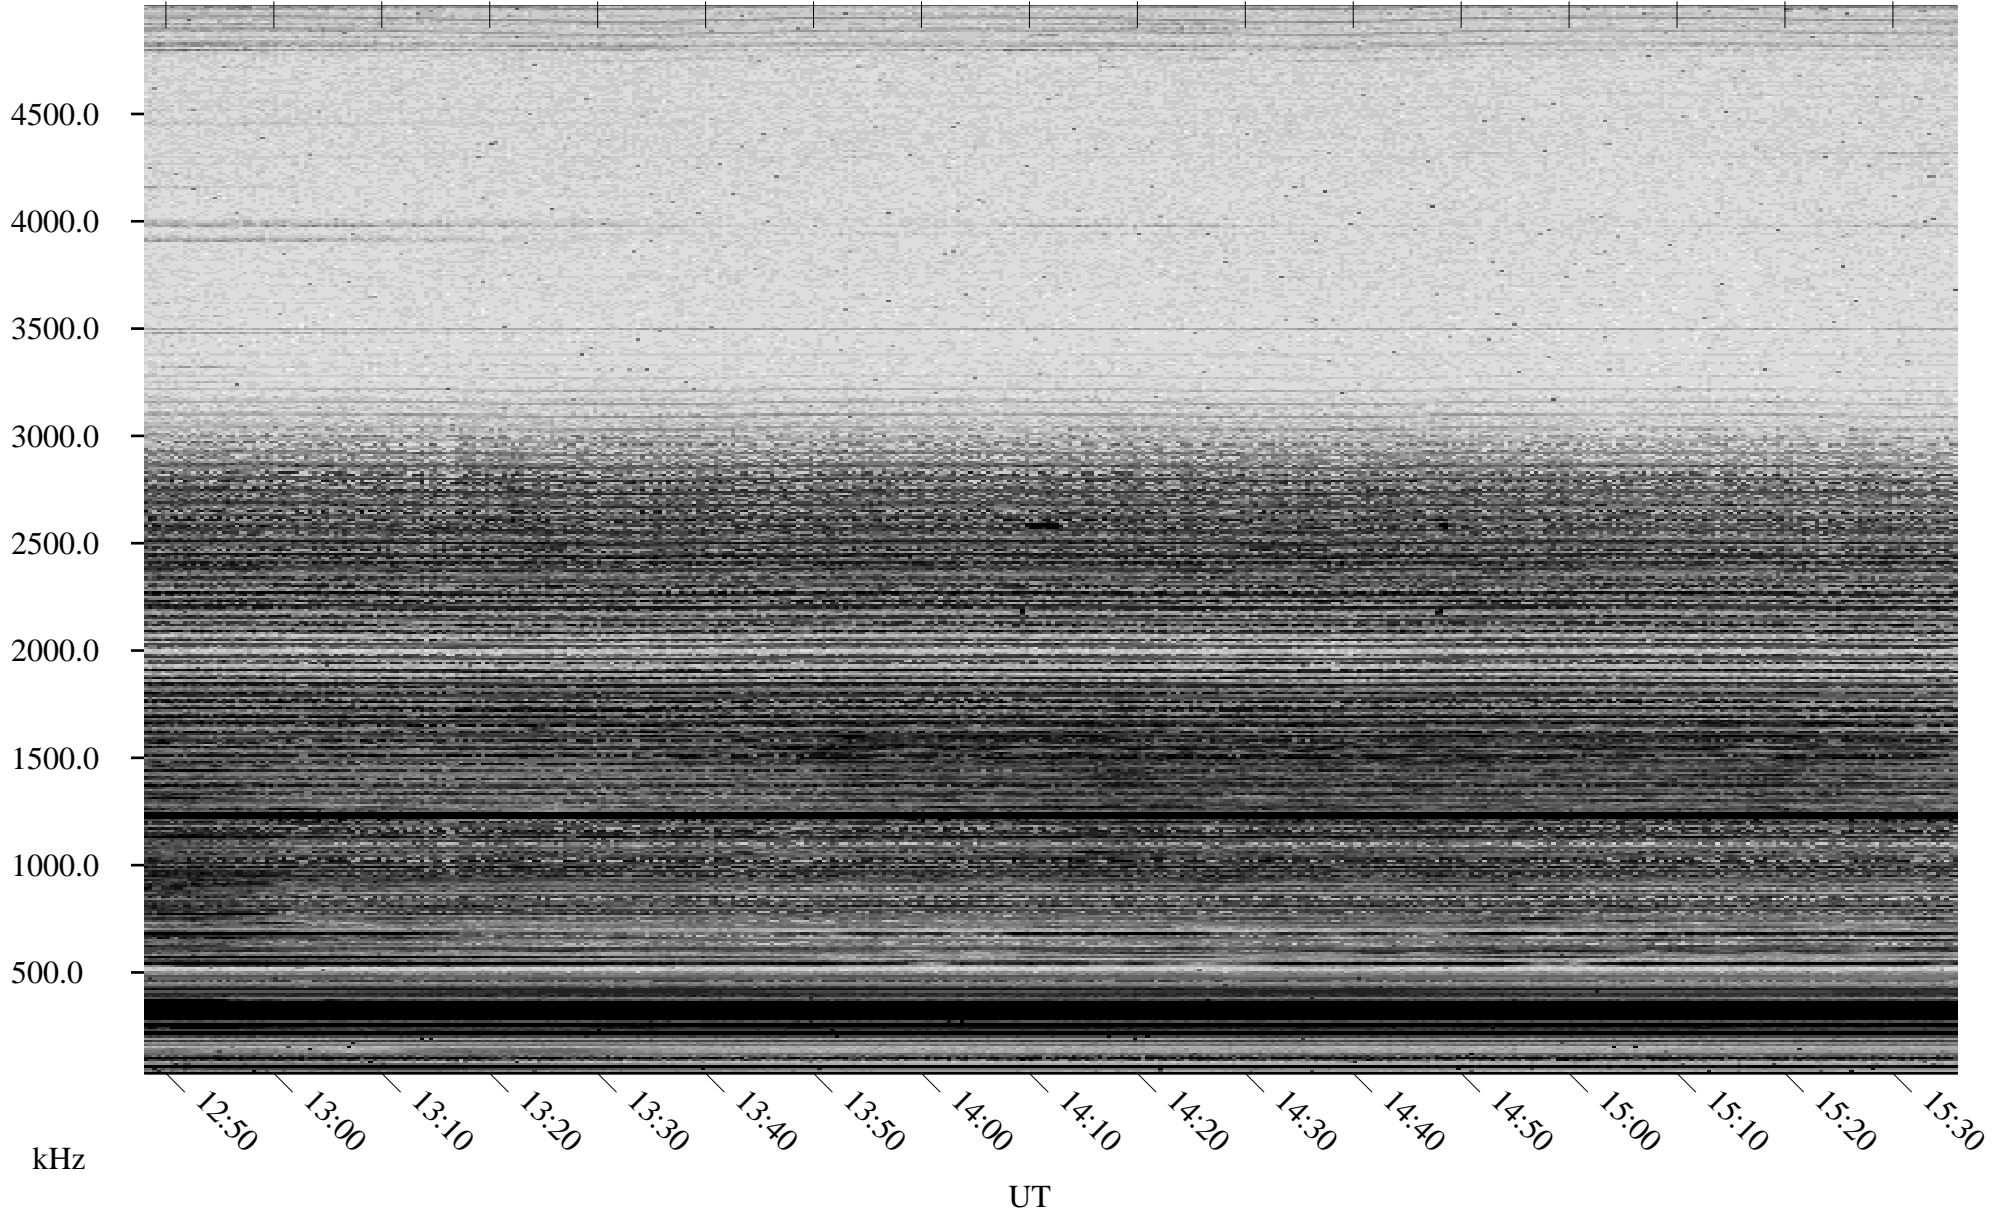

10/26/2005 Churchill, Manitoba

Linear Scale Black = 161 White = 15

ch05299l.r00m max_12

Page 1

10/26/2005 Churchill, Manitoba

Linear Scale Black = 161 White = 15

ch05299l.r00m max_12

Page 2

10/27/2005 Churchill, Manitoba

Linear Scale Black = 161 White = 15

ch05299l.r00m max_12

Page 3

10/27/2005 Churchill, Manitoba

Linear Scale Black = 161 White = 15

ch05299l.r00m max_12

Page 4

10/27/2005 Churchill, Manitoba

Linear Scale Black = 161 White = 15

ch05299l.r00m max_12

Page 5

10/27/2005 Churchill, Manitoba

Linear Scale Black = 161 White = 15

ch05299l.r00m max_12

Page 6

10/27/2005 Churchill, Manitoba

Linear Scale Black = 161 White = 15

ch05299l.r00m max_12

Page 7

10/27/2005 Churchill, Manitoba

Linear Scale Black = 161 White = 15

ch05299l.r00m max_12