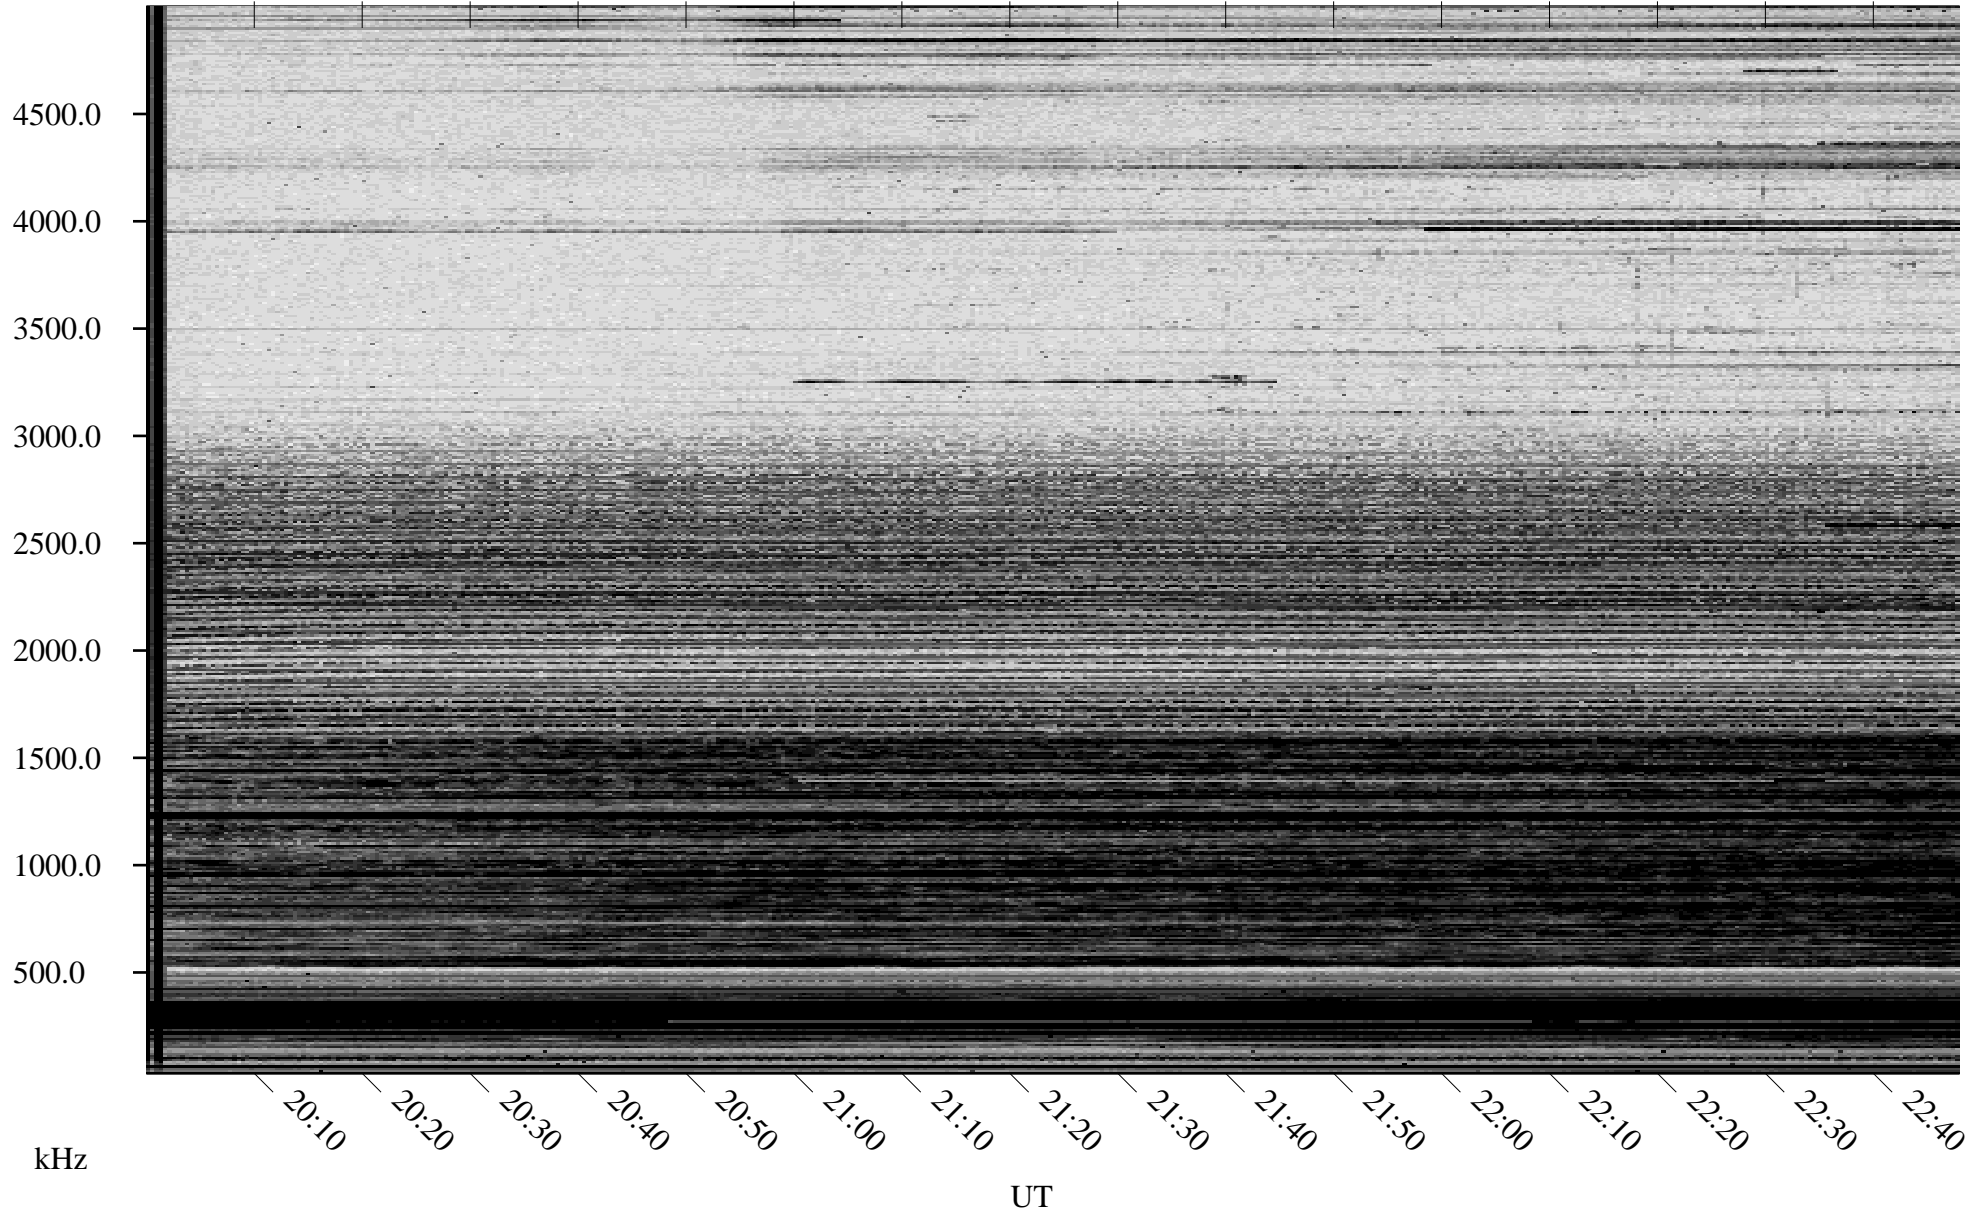

10/26/2005 Churchill, Manitoba

Linear Scale Black = 161 White = 15

ch05299l.r00m max_12

Page 1

10/26/2005 Churchill, Manitoba

Linear Scale Black = 161 White = 15

ch05299l.r00m max_12

Page 2

10/27/2005 Churchill, Manitoba

Linear Scale Black = 161 White = 15

ch05299l.r00m max_12

Page 3

10/27/2005 Churchill, Manitoba

Linear Scale Black = 161 White = 15

ch05299l.r00m max_12

Page 4

10/27/2005 Churchill, Manitoba

Linear Scale Black = 161 White = 15

ch05299l.r00m max_12

Page 5

10/27/2005 Churchill, Manitoba

Linear Scale Black = 161 White = 15

ch05299l.r00m max_12

Page 6

10/27/2005 Churchill, Manitoba

Linear Scale Black = 161 White = 15

ch05299l.r00m max_12

Page 7

10/27/2005 Churchill, Manitoba

Linear Scale Black = 161 White = 15

ch05299l.r00m max_12