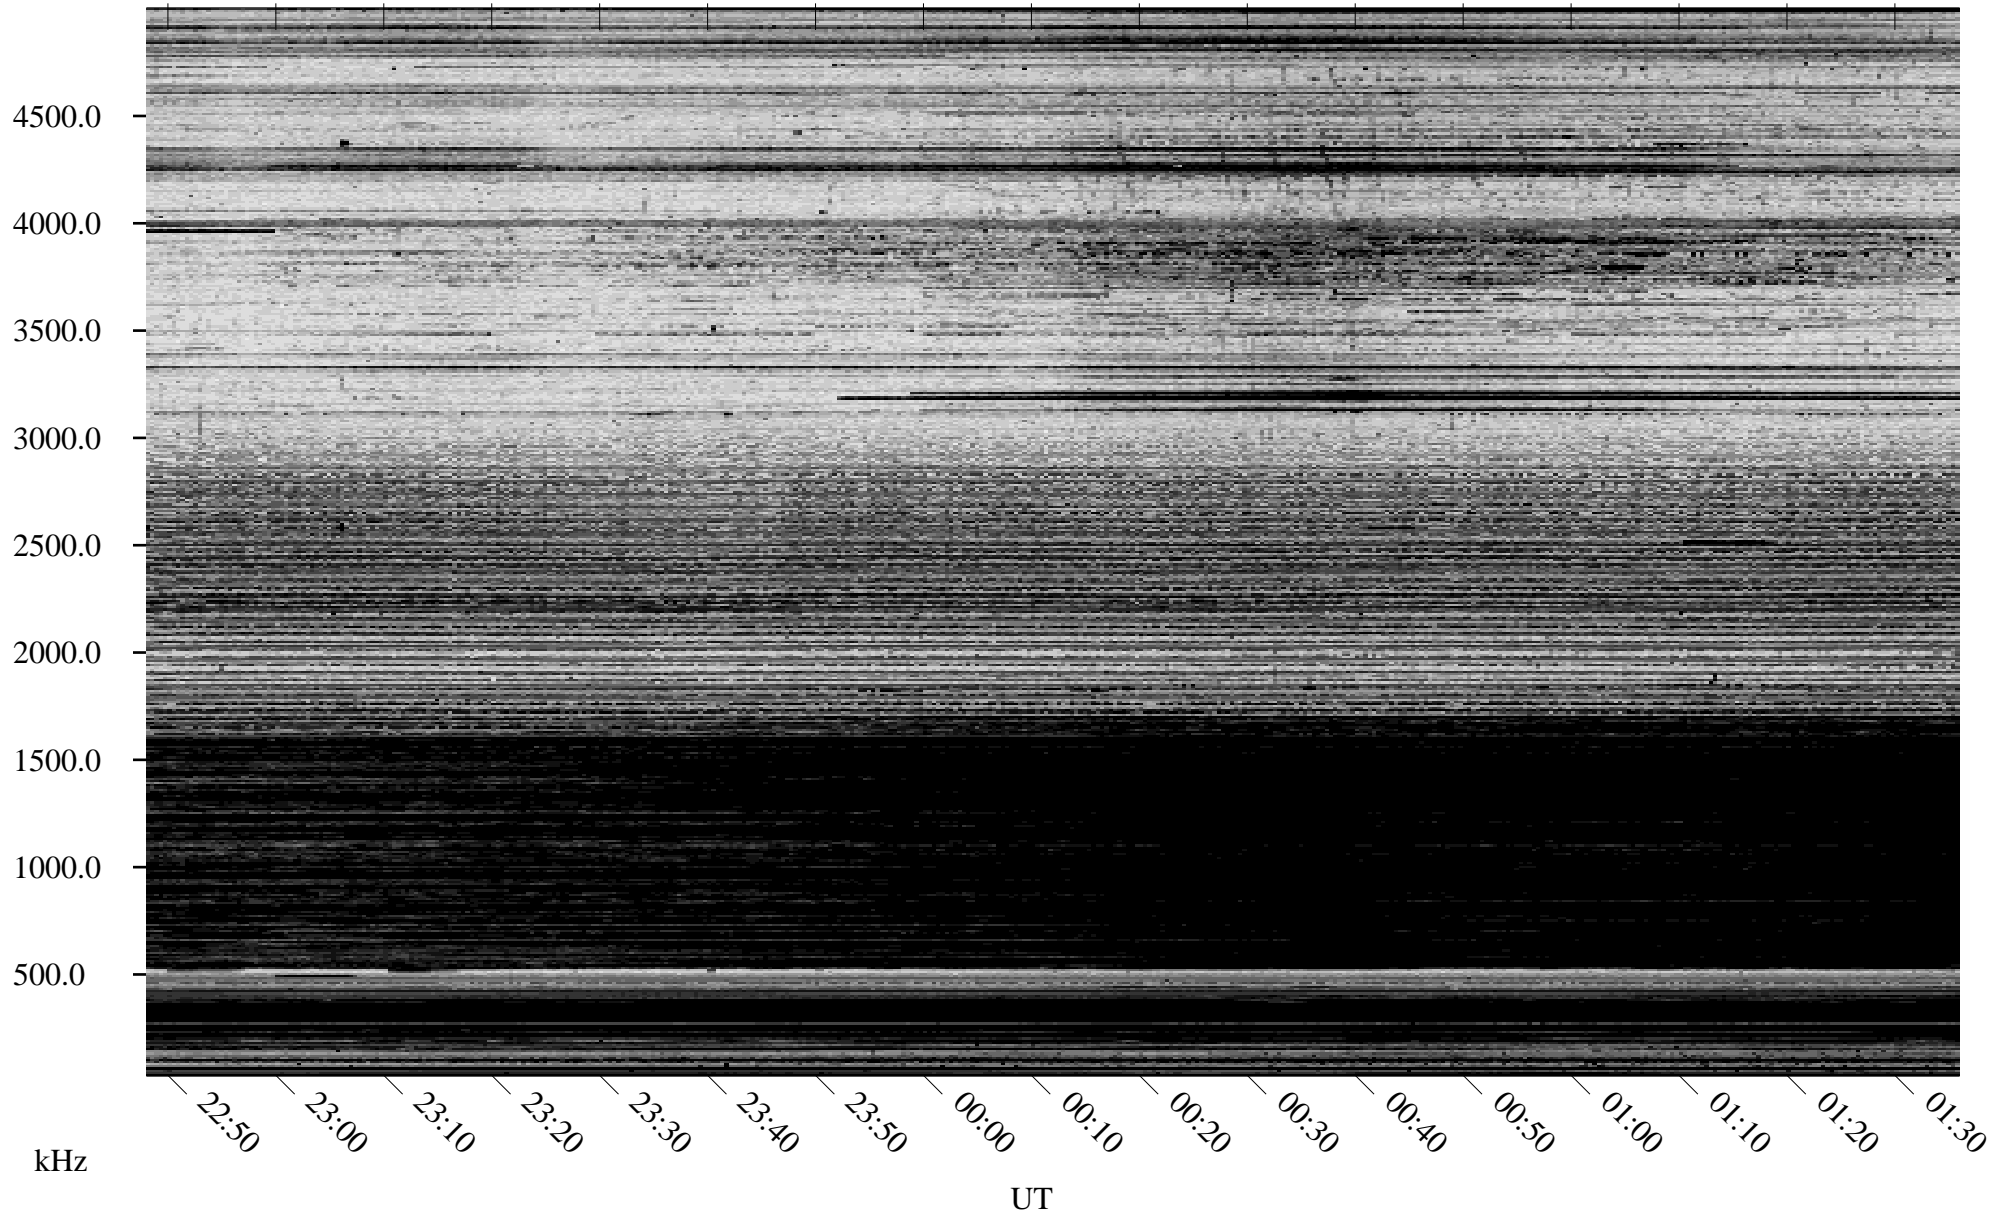

10/26/2005 Churchill, Manitoba

Linear Scale Black = 161 White = 15

ch05299l.r00m max_12

Page 1

10/26/2005 Churchill, Manitoba

Linear Scale Black = 161 White = 15

ch05299l.r00m max_12

Page 2

10/27/2005 Churchill, Manitoba

Linear Scale Black = 161 White = 15

ch05299l.r00m max_12

Page 3

10/27/2005 Churchill, Manitoba

Linear Scale Black = 161 White = 15

ch05299l.r00m max_12

Page 4

10/27/2005 Churchill, Manitoba

Linear Scale Black = 161 White = 15

ch05299l.r00m max_12

Page 5

10/27/2005 Churchill, Manitoba

Linear Scale Black = 161 White = 15

ch05299l.r00m max_12

Page 6

10/27/2005 Churchill, Manitoba

Linear Scale Black = 161 White = 15

ch05299l.r00m max_12

Page 7

10/27/2005 Churchill, Manitoba

Linear Scale Black = 161 White = 15

ch05299l.r00m max_12