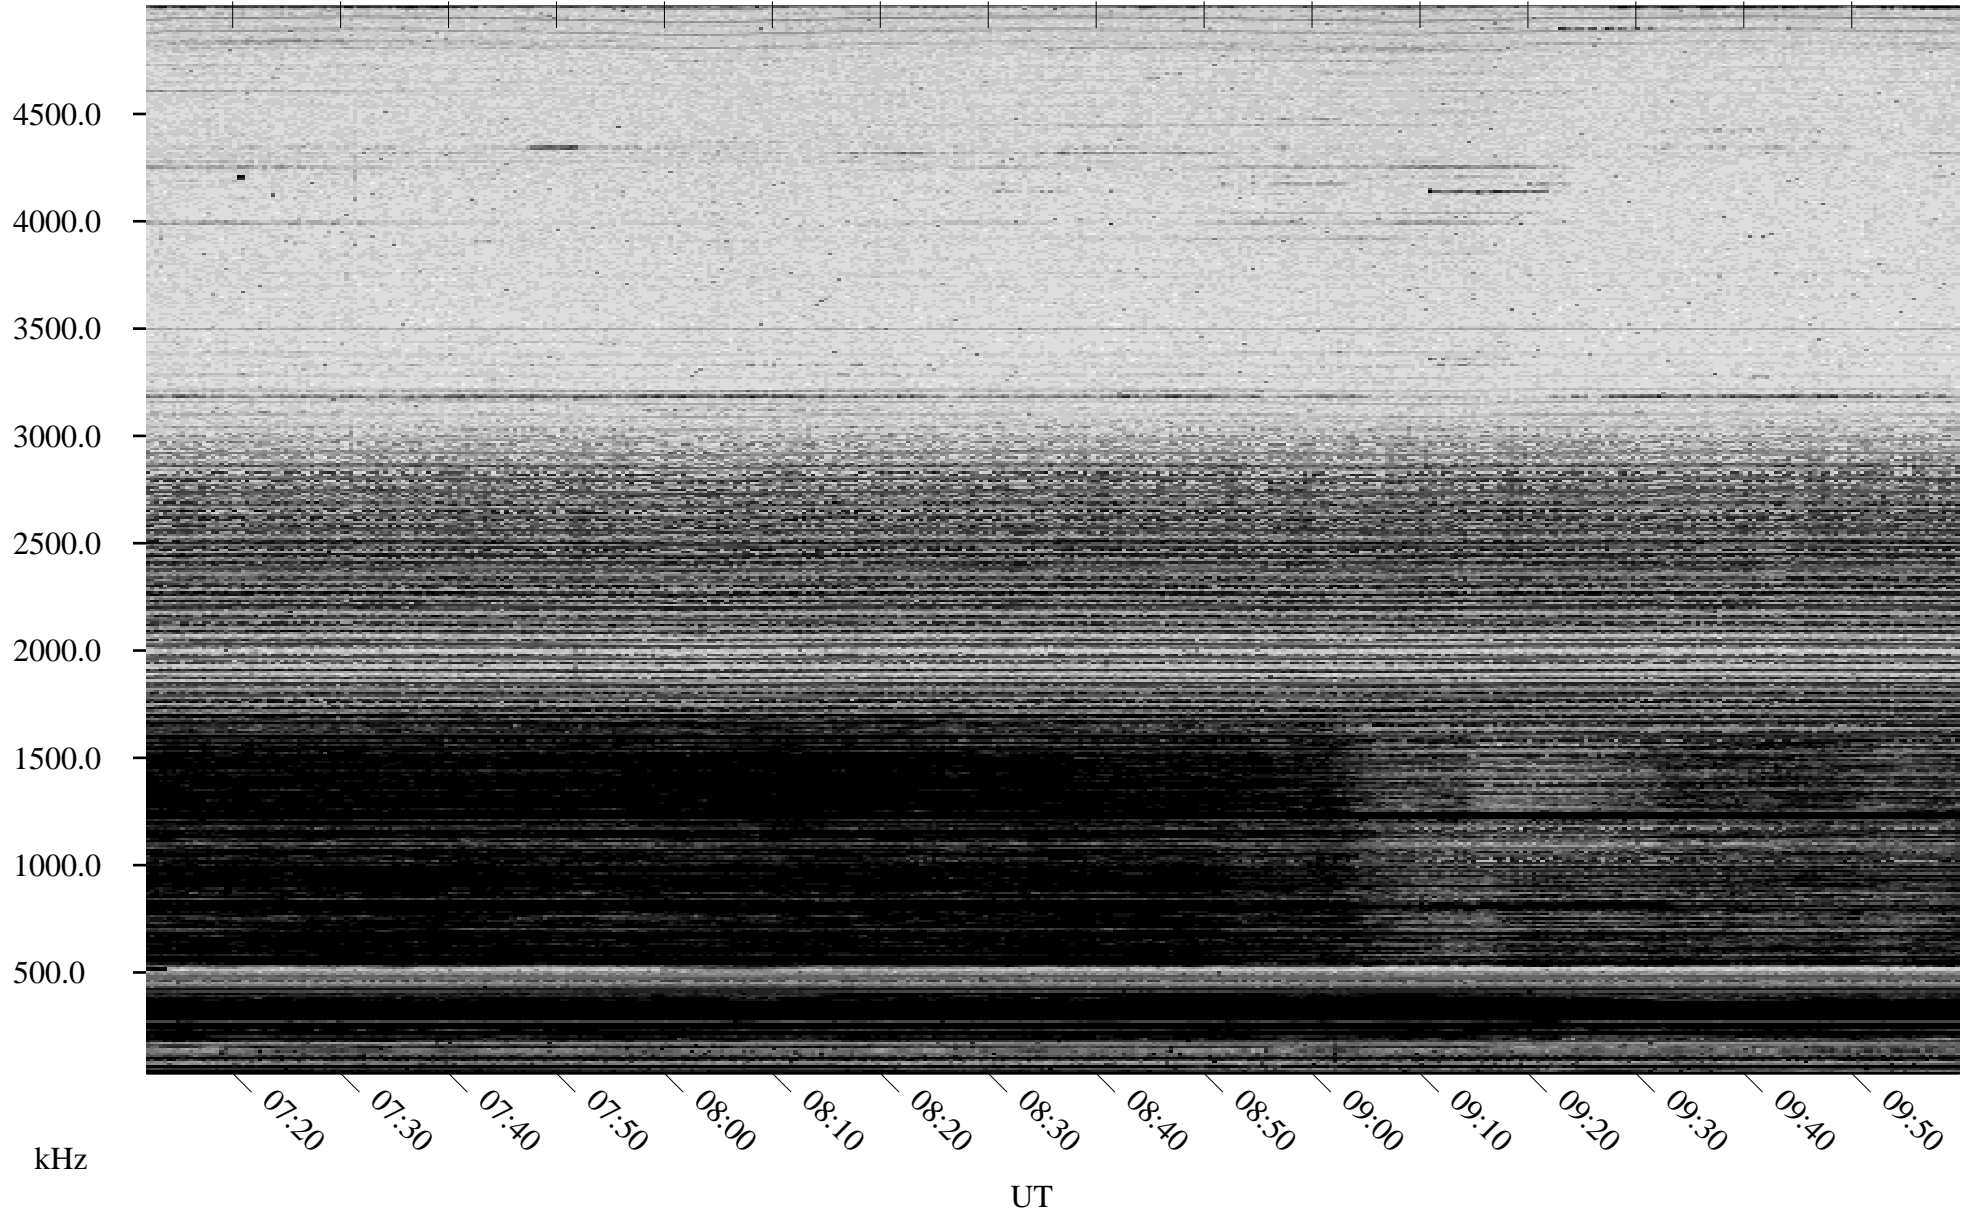

10/26/2005 Churchill, Manitoba

Linear Scale Black = 161 White = 15

ch05299l.r00m max_12

Page 1

10/26/2005 Churchill, Manitoba

Linear Scale Black = 161 White = 15

ch05299l.r00m max_12

Page 2

10/27/2005 Churchill, Manitoba

Linear Scale Black = 161 White = 15

ch05299l.r00m max_12

Page 3

10/27/2005 Churchill, Manitoba

Linear Scale Black = 161 White = 15

ch05299l.r00m max_12

Page 4

10/27/2005 Churchill, Manitoba

Linear Scale Black = 161 White = 15

ch05299l.r00m max_12

Page 5

10/27/2005 Churchill, Manitoba

Linear Scale Black = 161 White = 15

ch05299l.r00m max_12

Page 6

10/27/2005 Churchill, Manitoba

Linear Scale Black = 161 White = 15

ch05299l.r00m max_12

Page 7

10/27/2005 Churchill, Manitoba

Linear Scale Black = 161 White = 15

ch05299l.r00m max_12