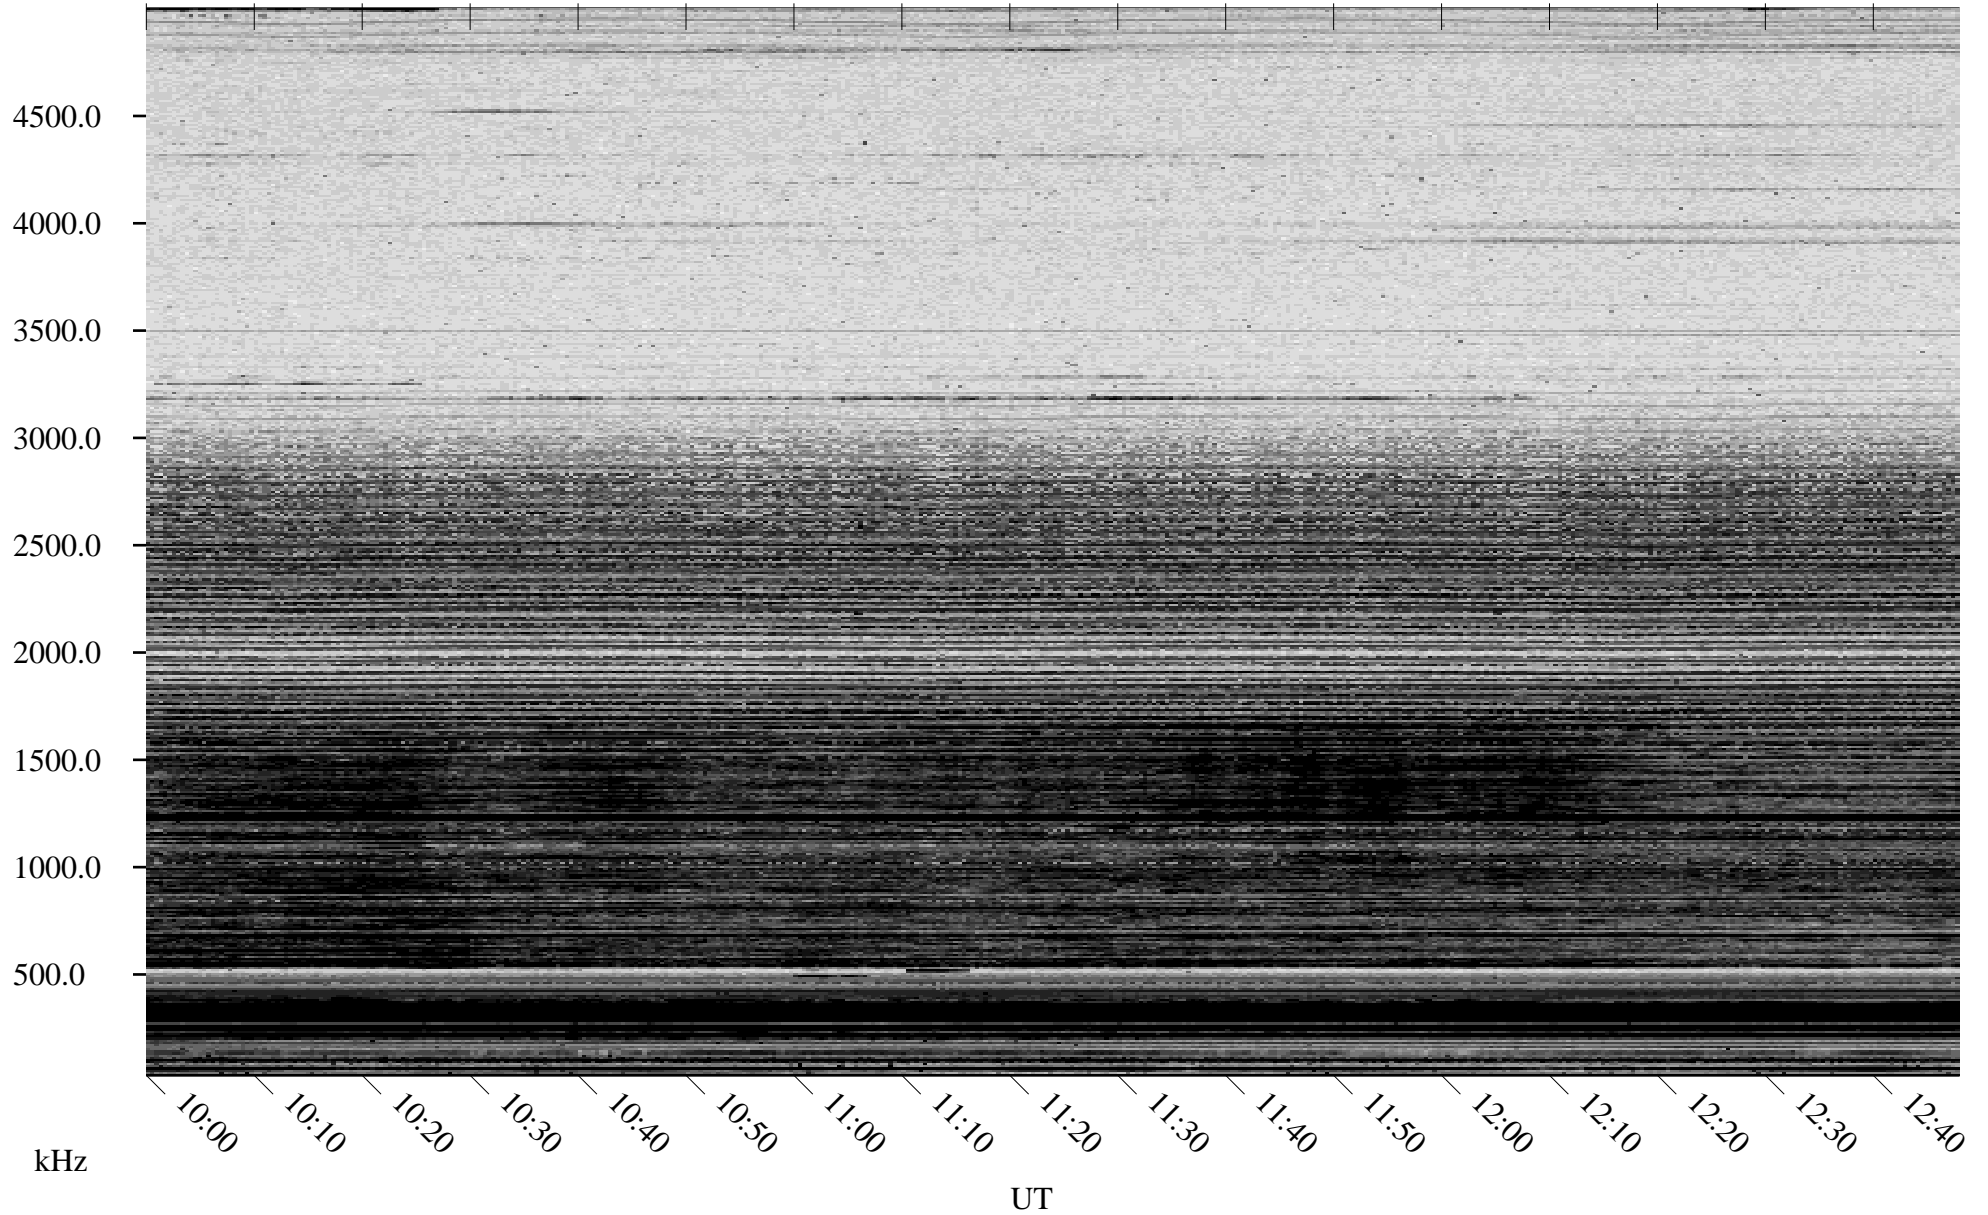

10/26/2005 Churchill, Manitoba

Linear Scale Black = 161 White = 15

ch05299l.r00m max_12

Page 1

10/26/2005 Churchill, Manitoba

Linear Scale Black = 161 White = 15

ch05299l.r00m max_12

Page 2

10/27/2005 Churchill, Manitoba

Linear Scale Black = 161 White = 15

ch05299l.r00m max_12

Page 3

10/27/2005 Churchill, Manitoba

Linear Scale Black = 161 White = 15

ch05299l.r00m max_12

Page 4

10/27/2005 Churchill, Manitoba

Linear Scale Black = 161 White = 15

ch05299l.r00m max_12

Page 5

10/27/2005 Churchill, Manitoba

Linear Scale Black = 161 White = 15

ch05299l.r00m max_12

Page 6

10/27/2005 Churchill, Manitoba

Linear Scale Black = 161 White = 15

ch05299l.r00m max_12

Page 7

10/27/2005 Churchill, Manitoba

Linear Scale Black = 161 White = 15

ch05299l.r00m max_12