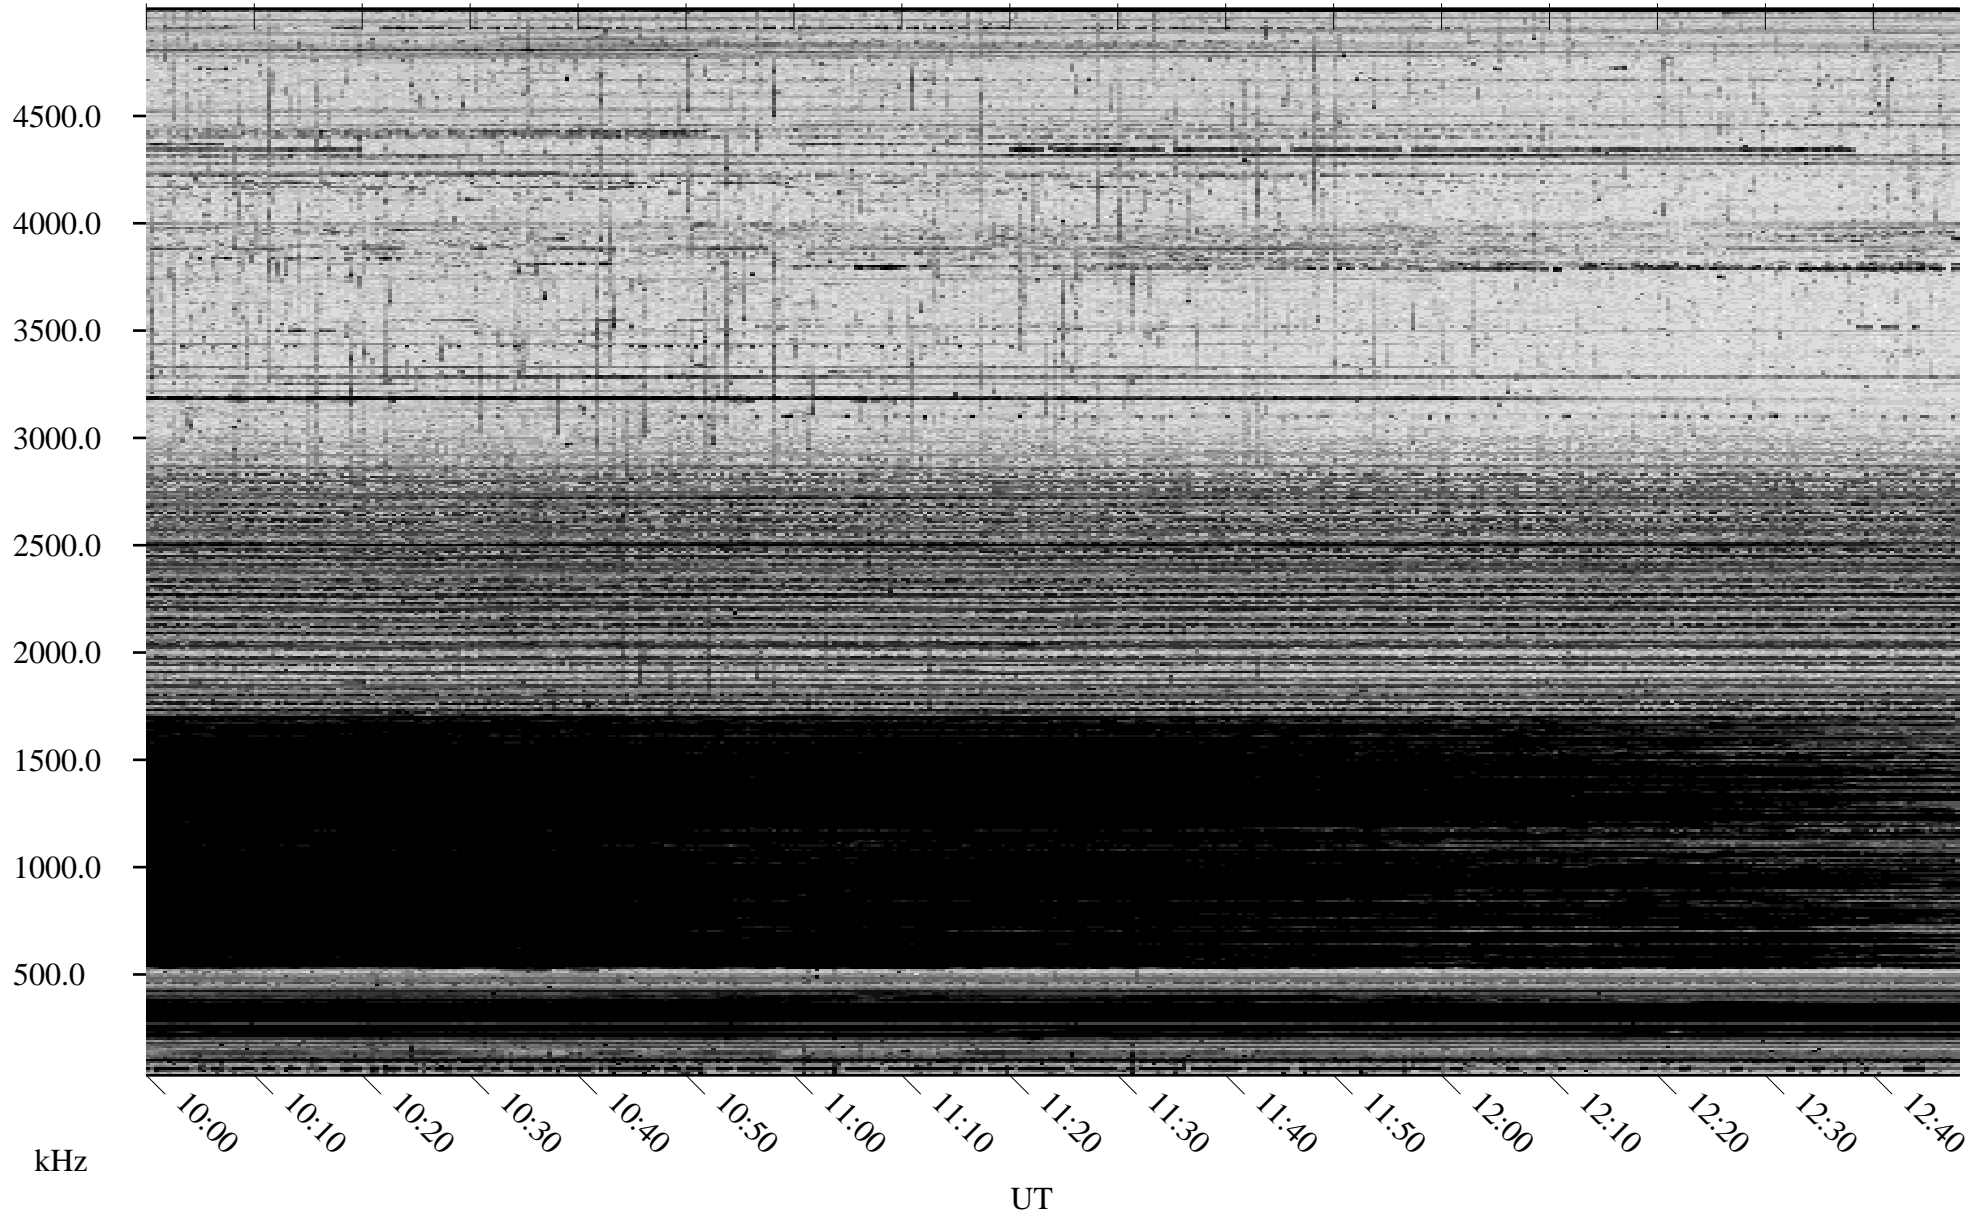

10/28/2005 Churchill, Manitoba

Linear Scale Black = 161 White = 15

ch053011.r00m max_12

Page 1

10/28/2005 Churchill, Manitoba

Linear Scale Black = 161 White = 15

ch053011.r00m max_12

Page 2

10/29/2005 Churchill, Manitoba

Linear Scale Black = 161 White = 15

ch053011.r00m max_12

Page 3

10/29/2005 Churchill, Manitoba

Linear Scale Black = 161 White = 15

ch053011.r00m max_12

Page 4

10/29/2005 Churchill, Manitoba

Linear Scale Black = 161 White = 15

ch053011.r00m max_12

Page 5

10/29/2005 Churchill, Manitoba

Linear Scale Black = 161 White = 15

ch053011.r00m max_12

Page 6

10/29/2005 Churchill, Manitoba

Linear Scale Black = 161 White = 15

ch053011.r00m max_12

Page 7

10/29/2005 Churchill, Manitoba

Linear Scale Black = 161 White = 15

ch053011.r00m max_12

Page 8