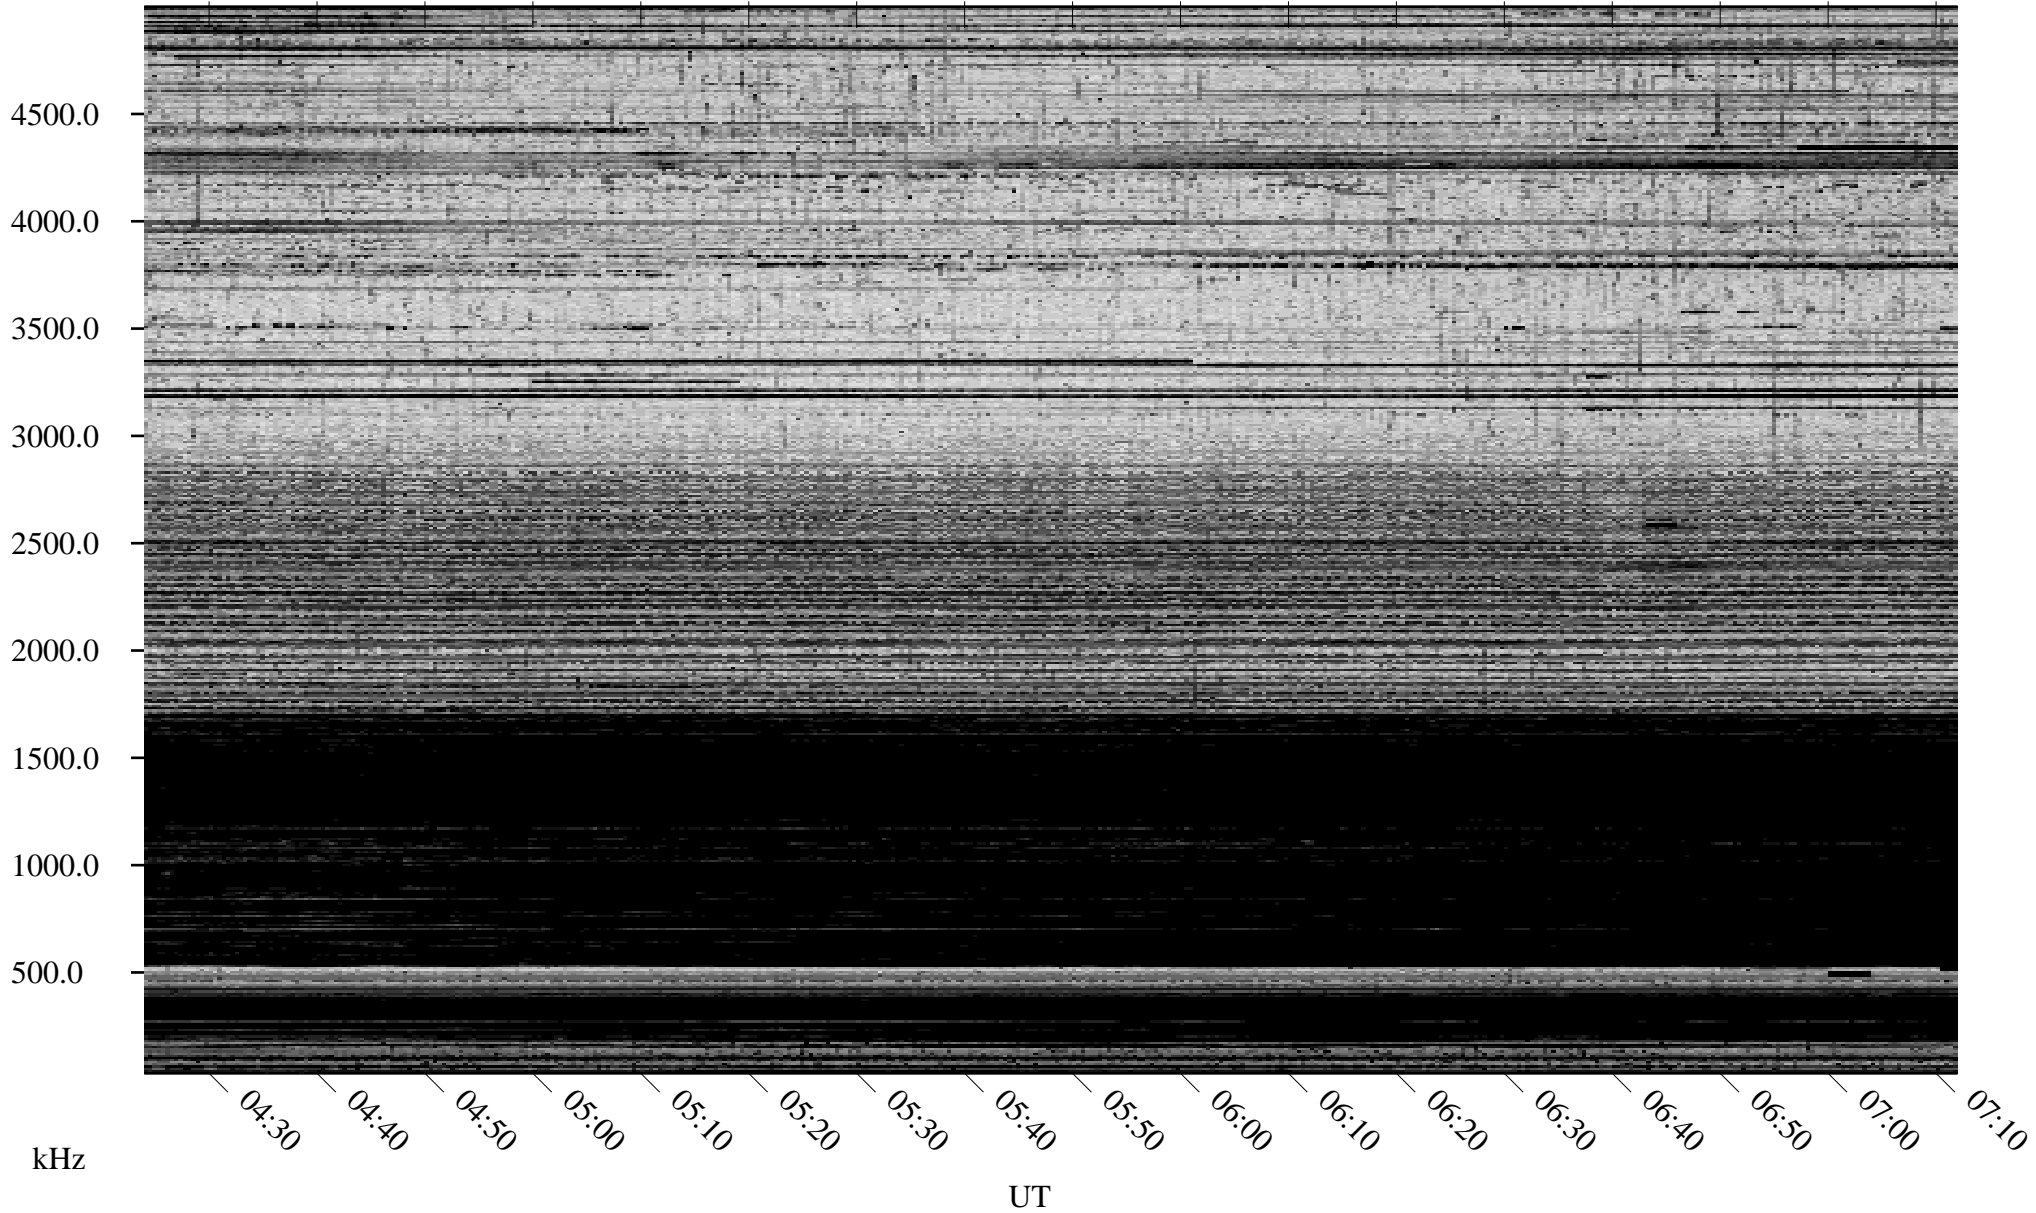

10/28/2005 Churchill, Manitoba

Linear Scale Black = 161 White = 15

ch053011.r00m max_12

Page 1

10/28/2005 Churchill, Manitoba

Linear Scale Black = 161 White = 15

ch053011.r00m max_12

Page 2

10/29/2005 Churchill, Manitoba

Linear Scale Black = 161 White = 15

ch053011.r00m max_12

Page 3

10/29/2005 Churchill, Manitoba

Linear Scale Black = 161 White = 15

ch053011.r00m max_12

Page 4

10/29/2005 Churchill, Manitoba

Linear Scale Black = 161 White = 15

ch053011.r00m max_12

Page 5

10/29/2005 Churchill, Manitoba

Linear Scale Black = 161 White = 15

ch053011.r00m max_12

Page 6

10/29/2005 Churchill, Manitoba

Linear Scale Black = 161 White = 15

ch053011.r00m max_12

Page 7

10/29/2005 Churchill, Manitoba

Linear Scale Black = 161 White = 15

ch053011.r00m max_12

Page 8