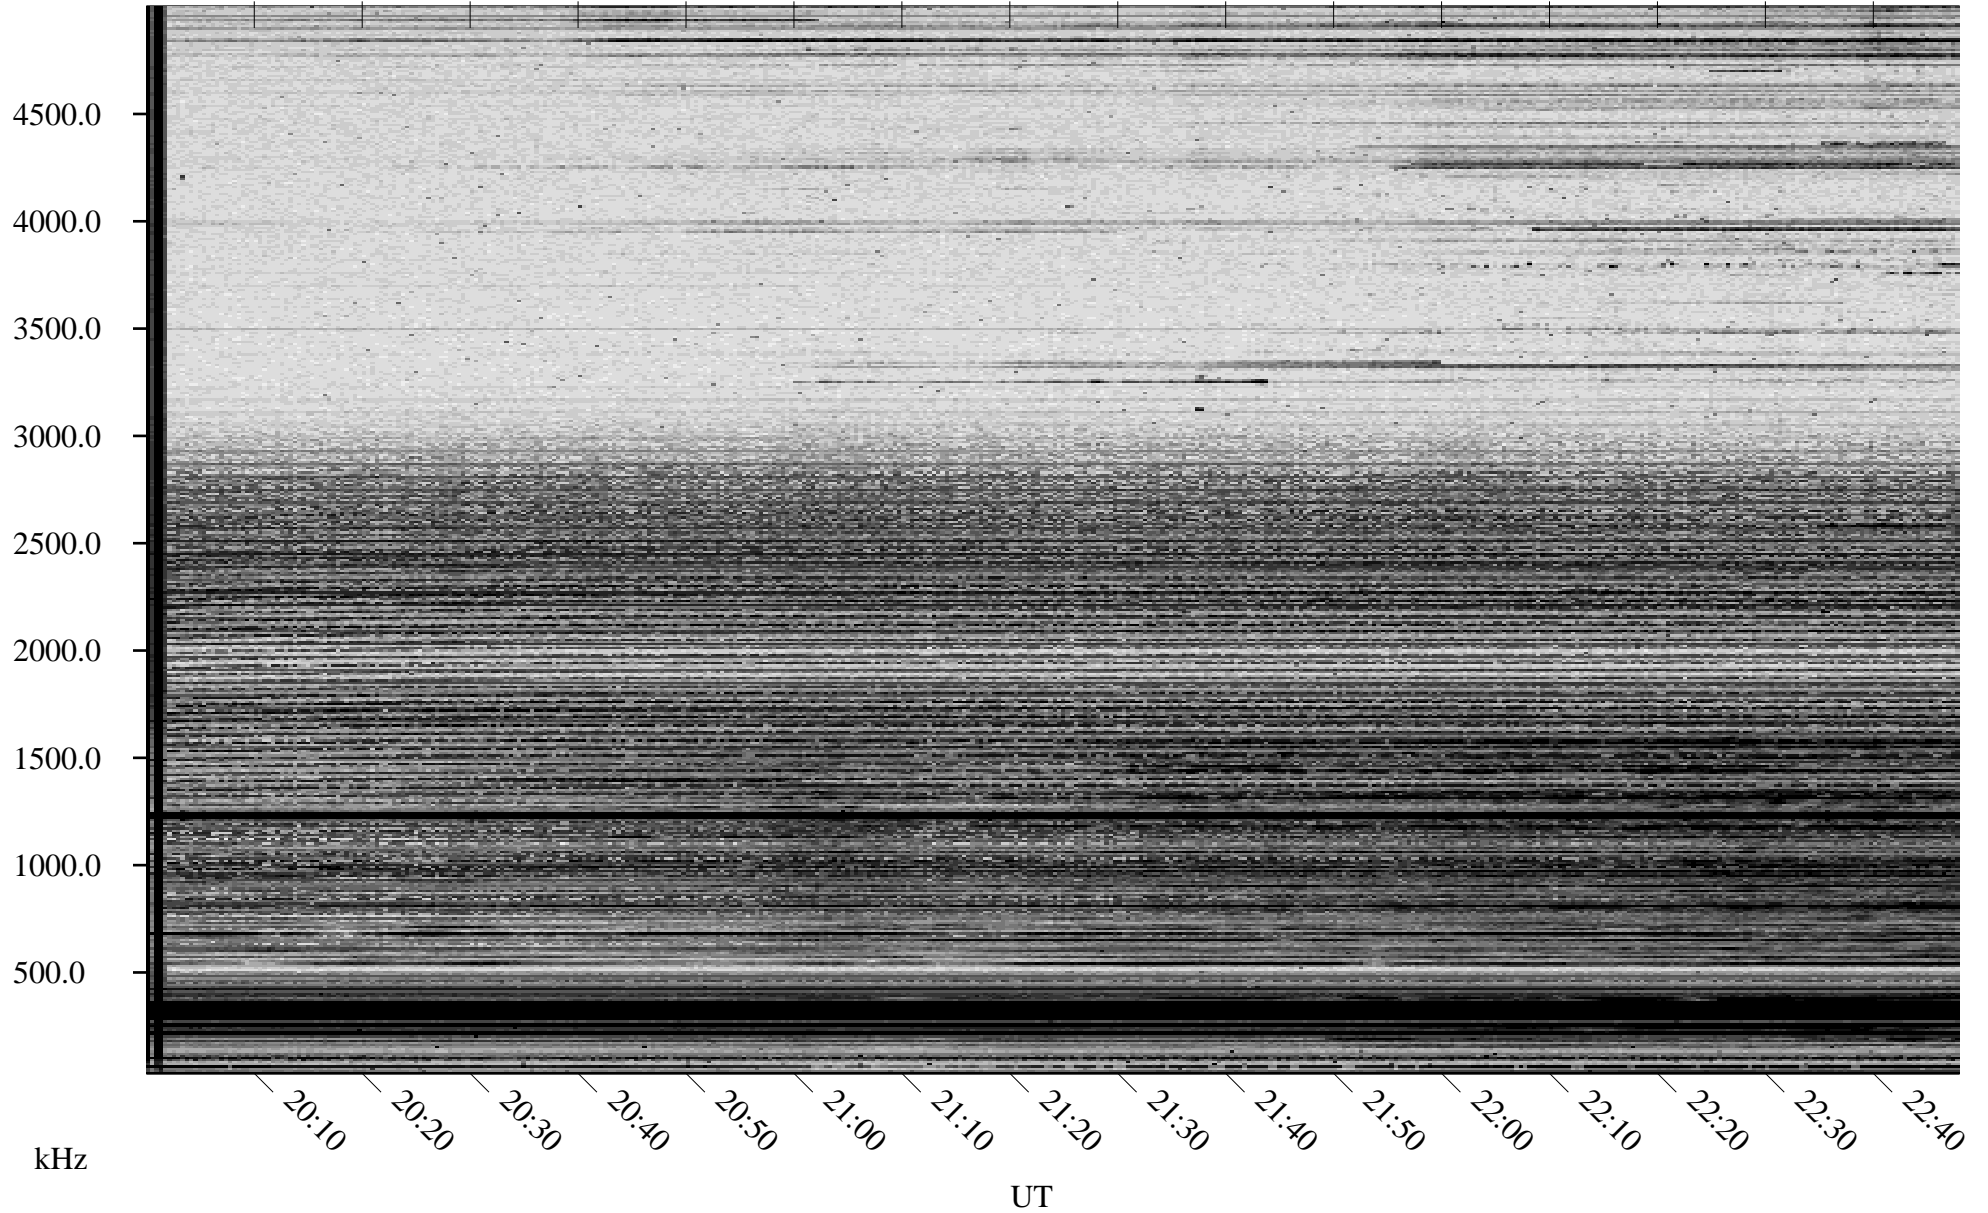

10/28/2005 Churchill, Manitoba

Linear Scale Black = 161 White = 15

ch053011.r00m max_12

Page 1

10/28/2005 Churchill, Manitoba

Linear Scale Black = 161 White = 15

ch053011.r00m max_12

Page 2

10/29/2005 Churchill, Manitoba

Linear Scale Black = 161 White = 15

ch053011.r00m max_12

Page 3

10/29/2005 Churchill, Manitoba

Linear Scale Black = 161 White = 15

ch053011.r00m max_12

Page 4

10/29/2005 Churchill, Manitoba

Linear Scale Black = 161 White = 15

ch053011.r00m max_12

Page 5

10/29/2005 Churchill, Manitoba

Linear Scale Black = 161 White = 15

ch053011.r00m max_12

Page 6

10/29/2005 Churchill, Manitoba

Linear Scale Black = 161 White = 15

ch053011.r00m max_12

Page 7

10/29/2005 Churchill, Manitoba

Linear Scale Black = 161 White = 15

ch053011.r00m max_12

Page 8