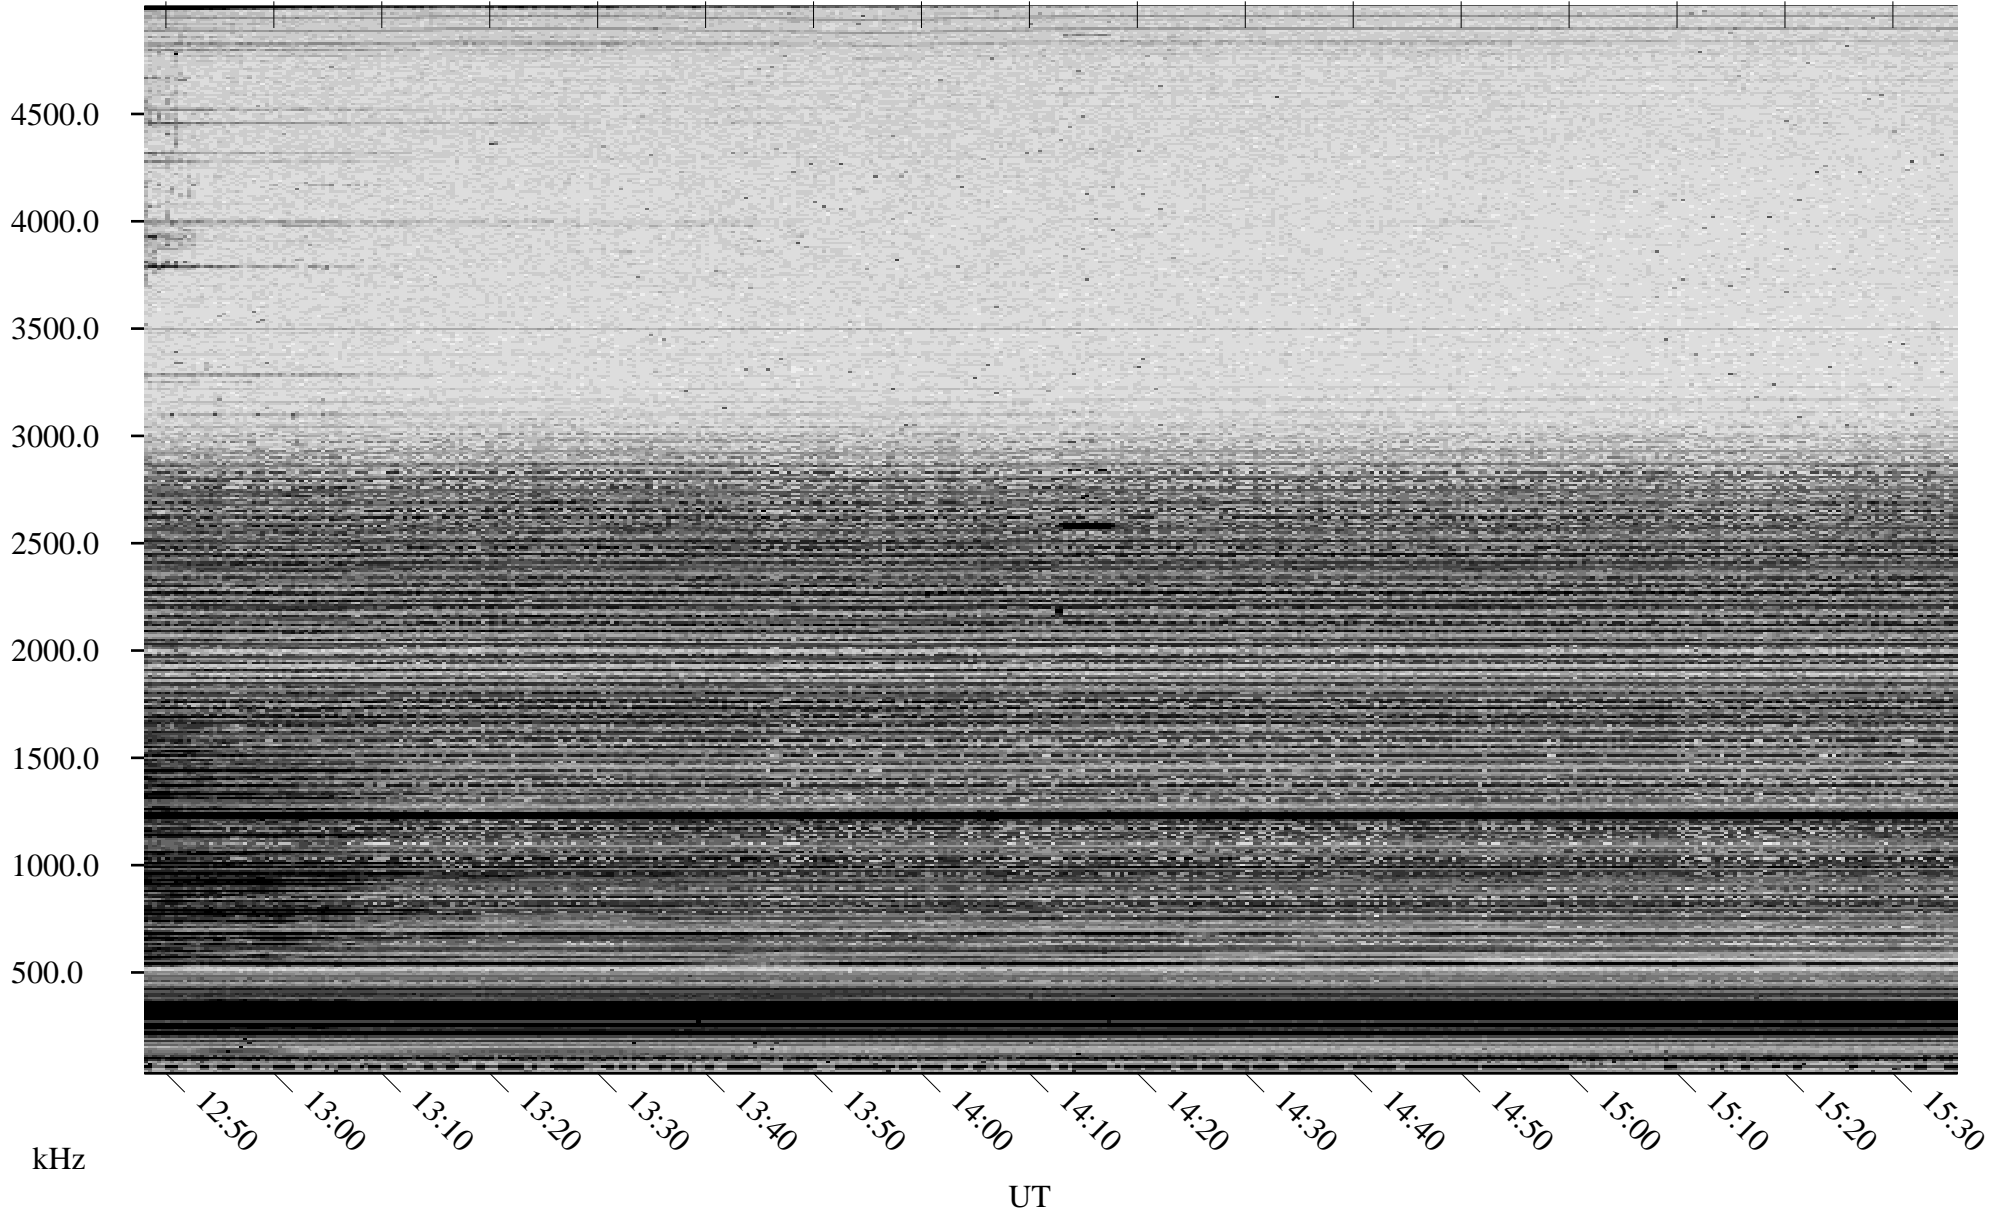

10/28/2005 Churchill, Manitoba

Linear Scale Black = 161 White = 15

ch053011.r00m max_12

Page 1

10/28/2005 Churchill, Manitoba

Linear Scale Black = 161 White = 15

ch053011.r00m max_12

Page 2

10/29/2005 Churchill, Manitoba

Linear Scale Black = 161 White = 15

ch053011.r00m max_12

Page 3

10/29/2005 Churchill, Manitoba

Linear Scale Black = 161 White = 15

ch053011.r00m max_12

Page 4

10/29/2005 Churchill, Manitoba

Linear Scale Black = 161 White = 15

ch053011.r00m max_12

Page 5

10/29/2005 Churchill, Manitoba

Linear Scale Black = 161 White = 15

ch053011.r00m max_12

Page 6

10/29/2005 Churchill, Manitoba

Linear Scale Black = 161 White = 15

ch053011.r00m max_12

Page 7

10/29/2005 Churchill, Manitoba

Linear Scale Black = 161 White = 15

ch053011.r00m max_12

Page 8