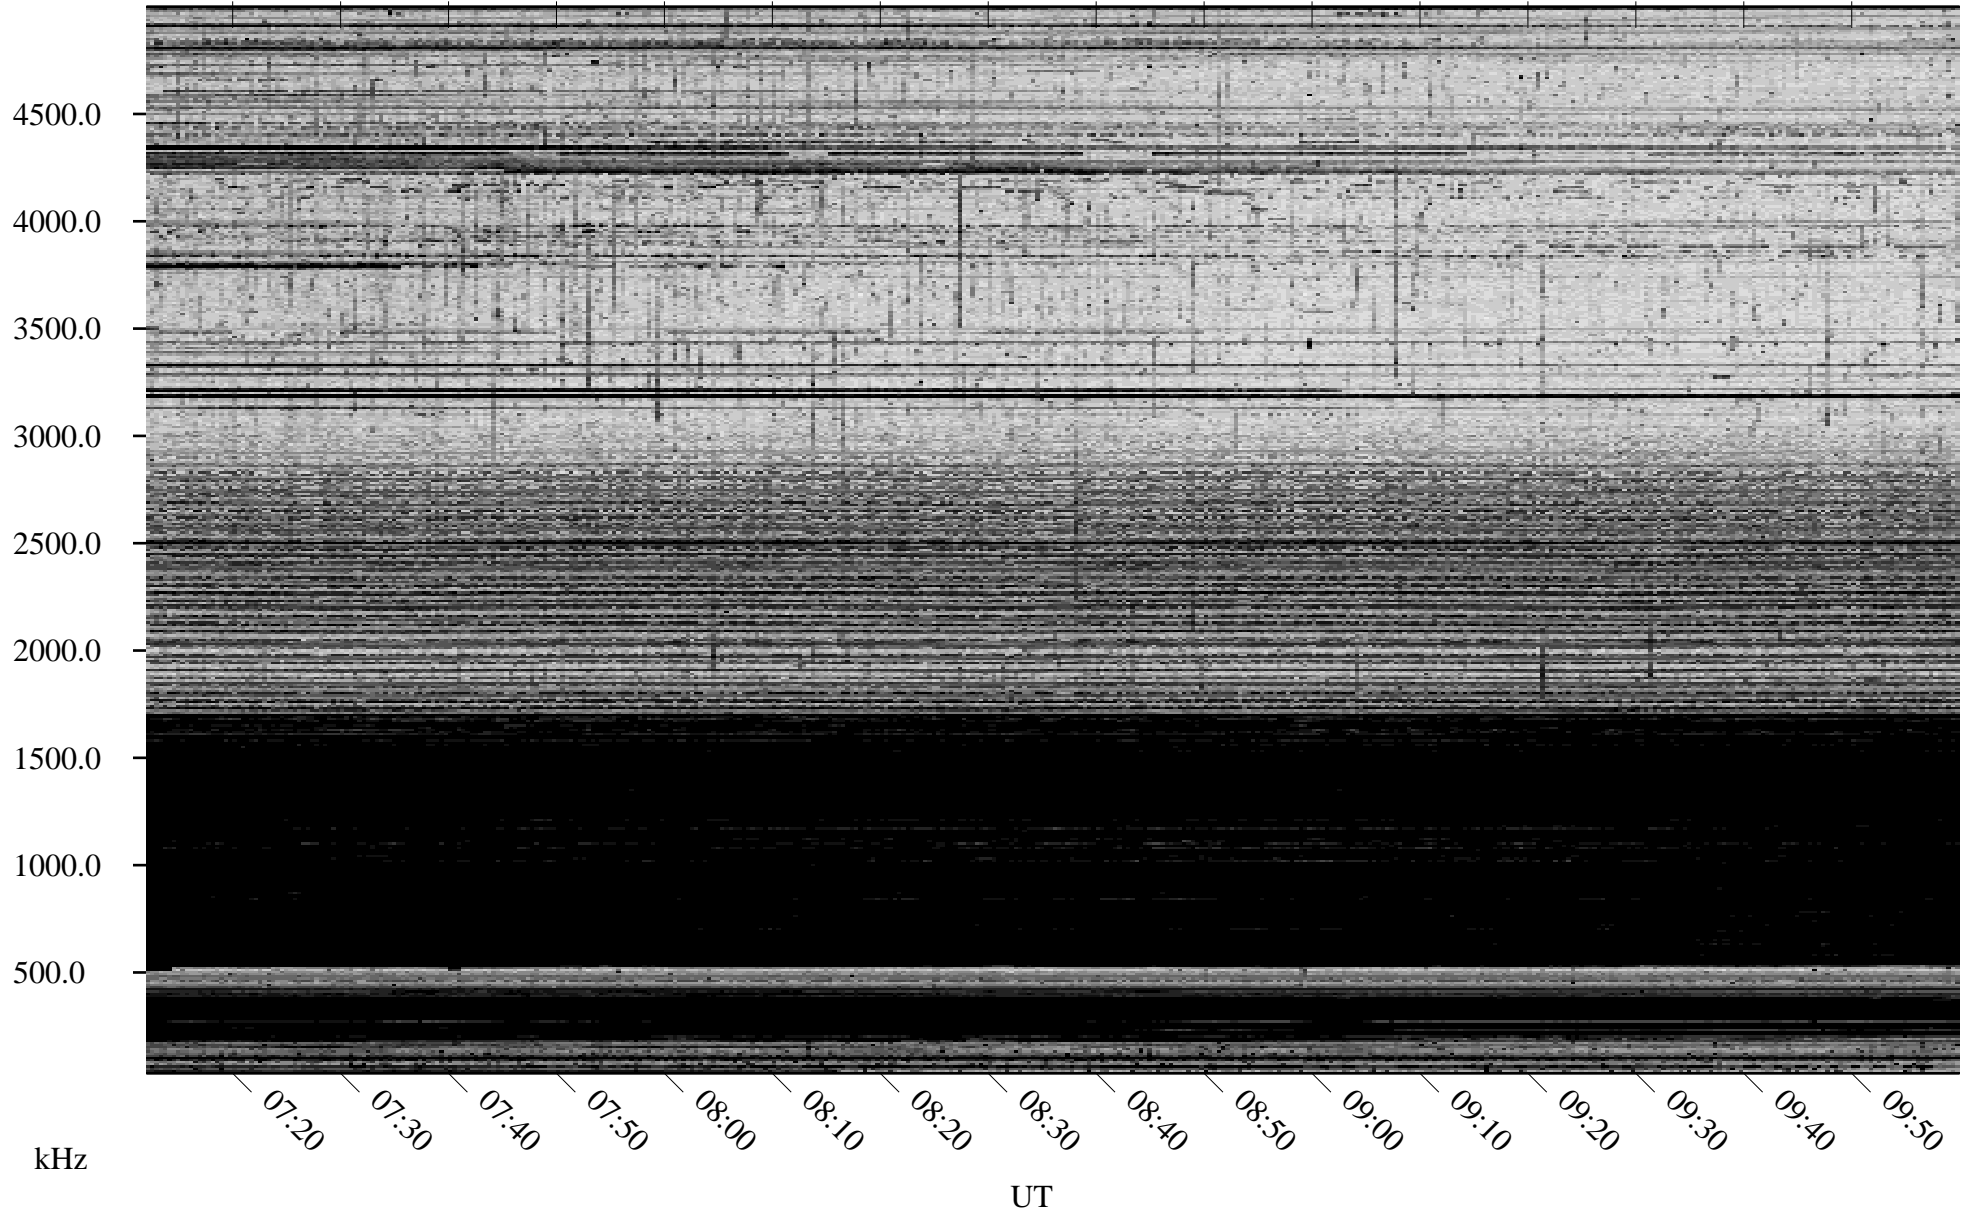

10/28/2005 Churchill, Manitoba

Linear Scale Black = 161 White = 15

ch053011.r00m max_12

Page 1

10/28/2005 Churchill, Manitoba

Linear Scale Black = 161 White = 15

ch053011.r00m max_12

Page 2

10/29/2005 Churchill, Manitoba

Linear Scale Black = 161 White = 15

ch053011.r00m max_12

Page 3

10/29/2005 Churchill, Manitoba

Linear Scale Black = 161 White = 15

ch053011.r00m max_12

Page 4

10/29/2005 Churchill, Manitoba

Linear Scale Black = 161 White = 15

ch053011.r00m max_12

Page 5

10/29/2005 Churchill, Manitoba

Linear Scale Black = 161 White = 15

ch053011.r00m max_12

Page 6

10/29/2005 Churchill, Manitoba

Linear Scale Black = 161 White = 15

ch053011.r00m max_12

Page 7

10/29/2005 Churchill, Manitoba

Linear Scale Black = 161 White = 15

ch053011.r00m max_12

Page 8