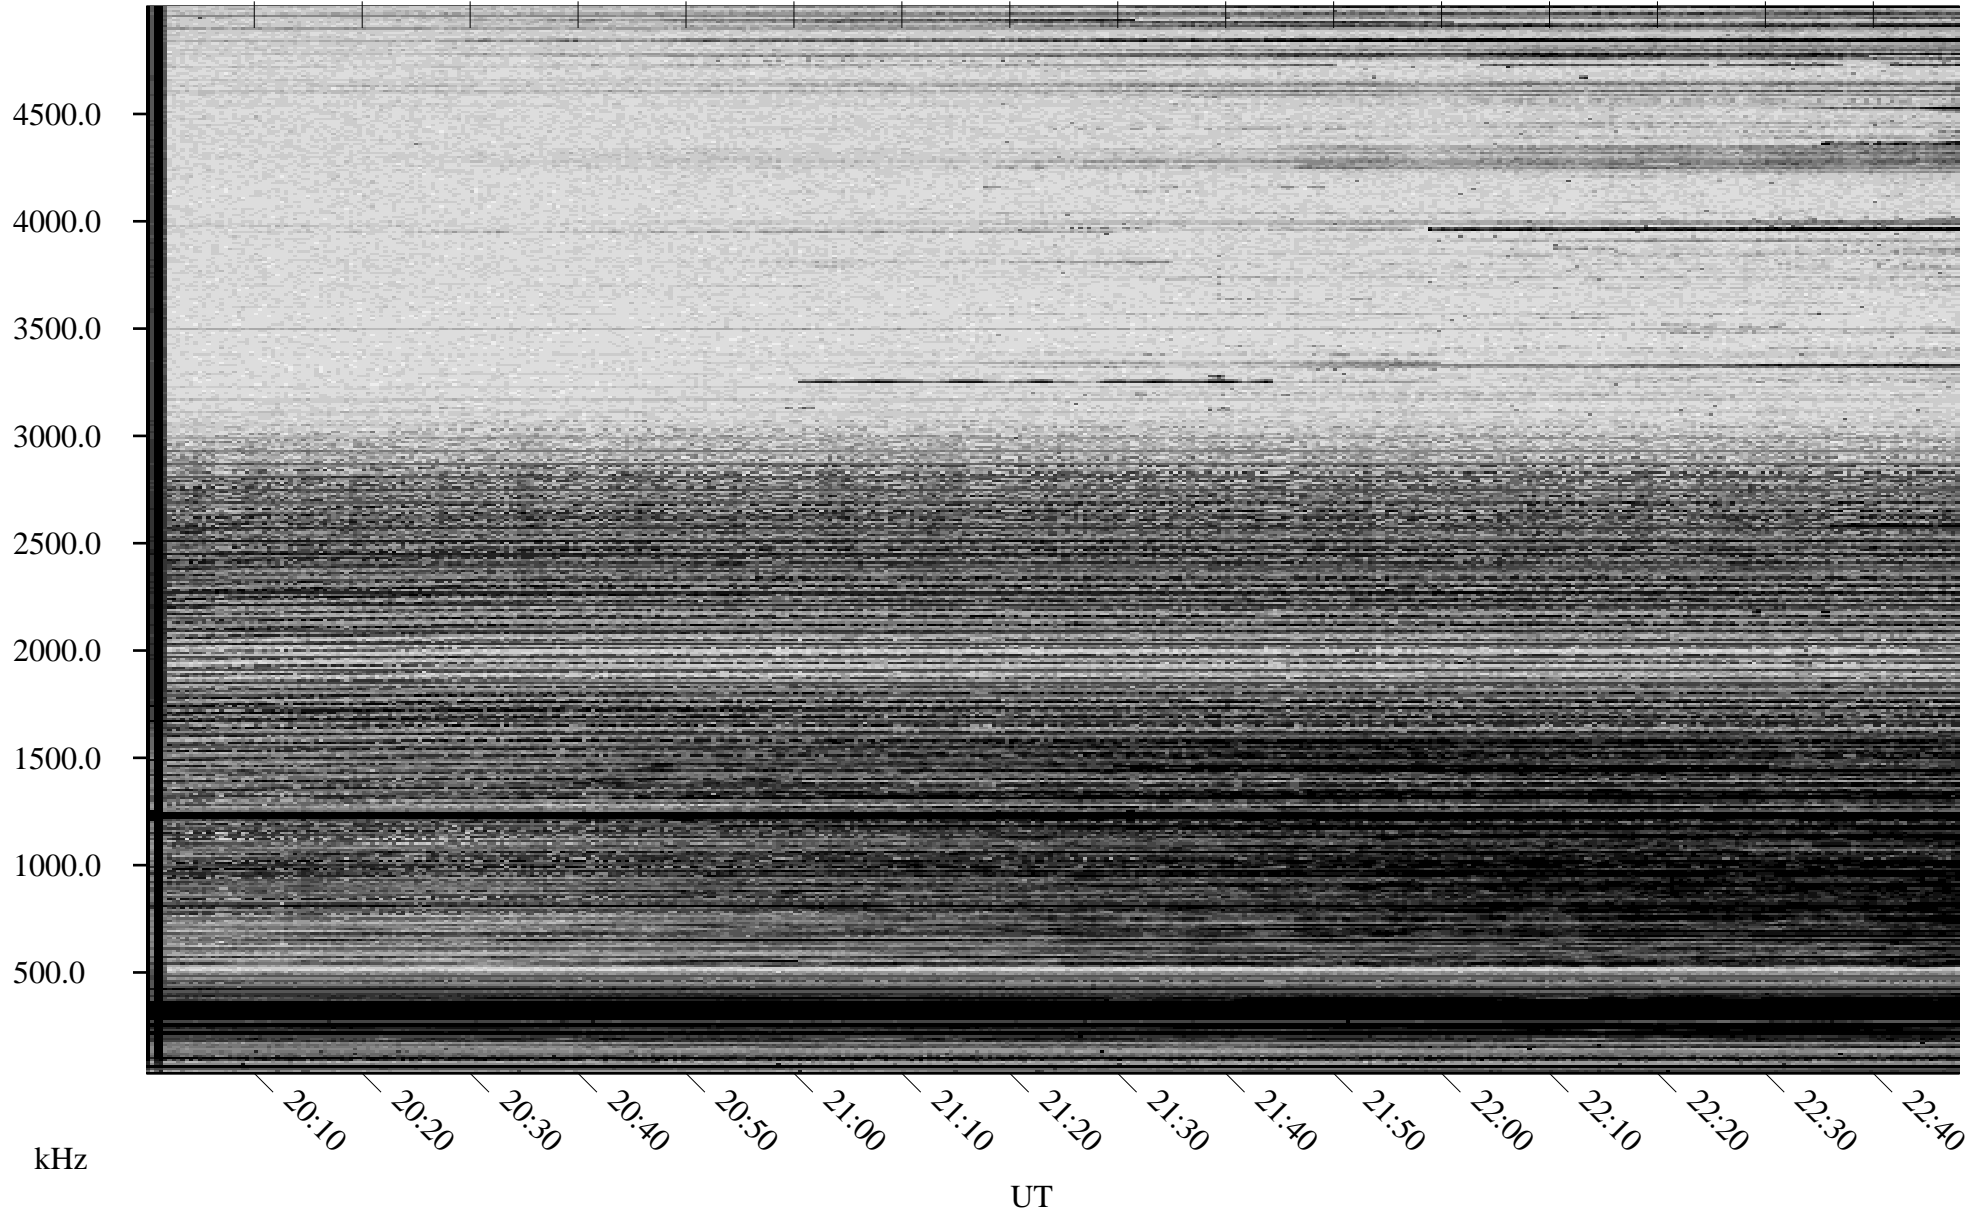

10/29/2005 Churchill, Manitoba

Linear Scale Black = 161 White = 15

ch05302l.r00m max_12

Page 1

10/29/2005 Churchill, Manitoba

Linear Scale Black = 161 White = 15

ch05302l.r00m max_12

Page 2

10/30/2005 Churchill, Manitoba

Linear Scale Black = 161 White = 15

ch05302l.r00m max_12

Page 3

10/30/2005 Churchill, Manitoba

Linear Scale Black = 161 White = 15

ch05302l.r00m max_12