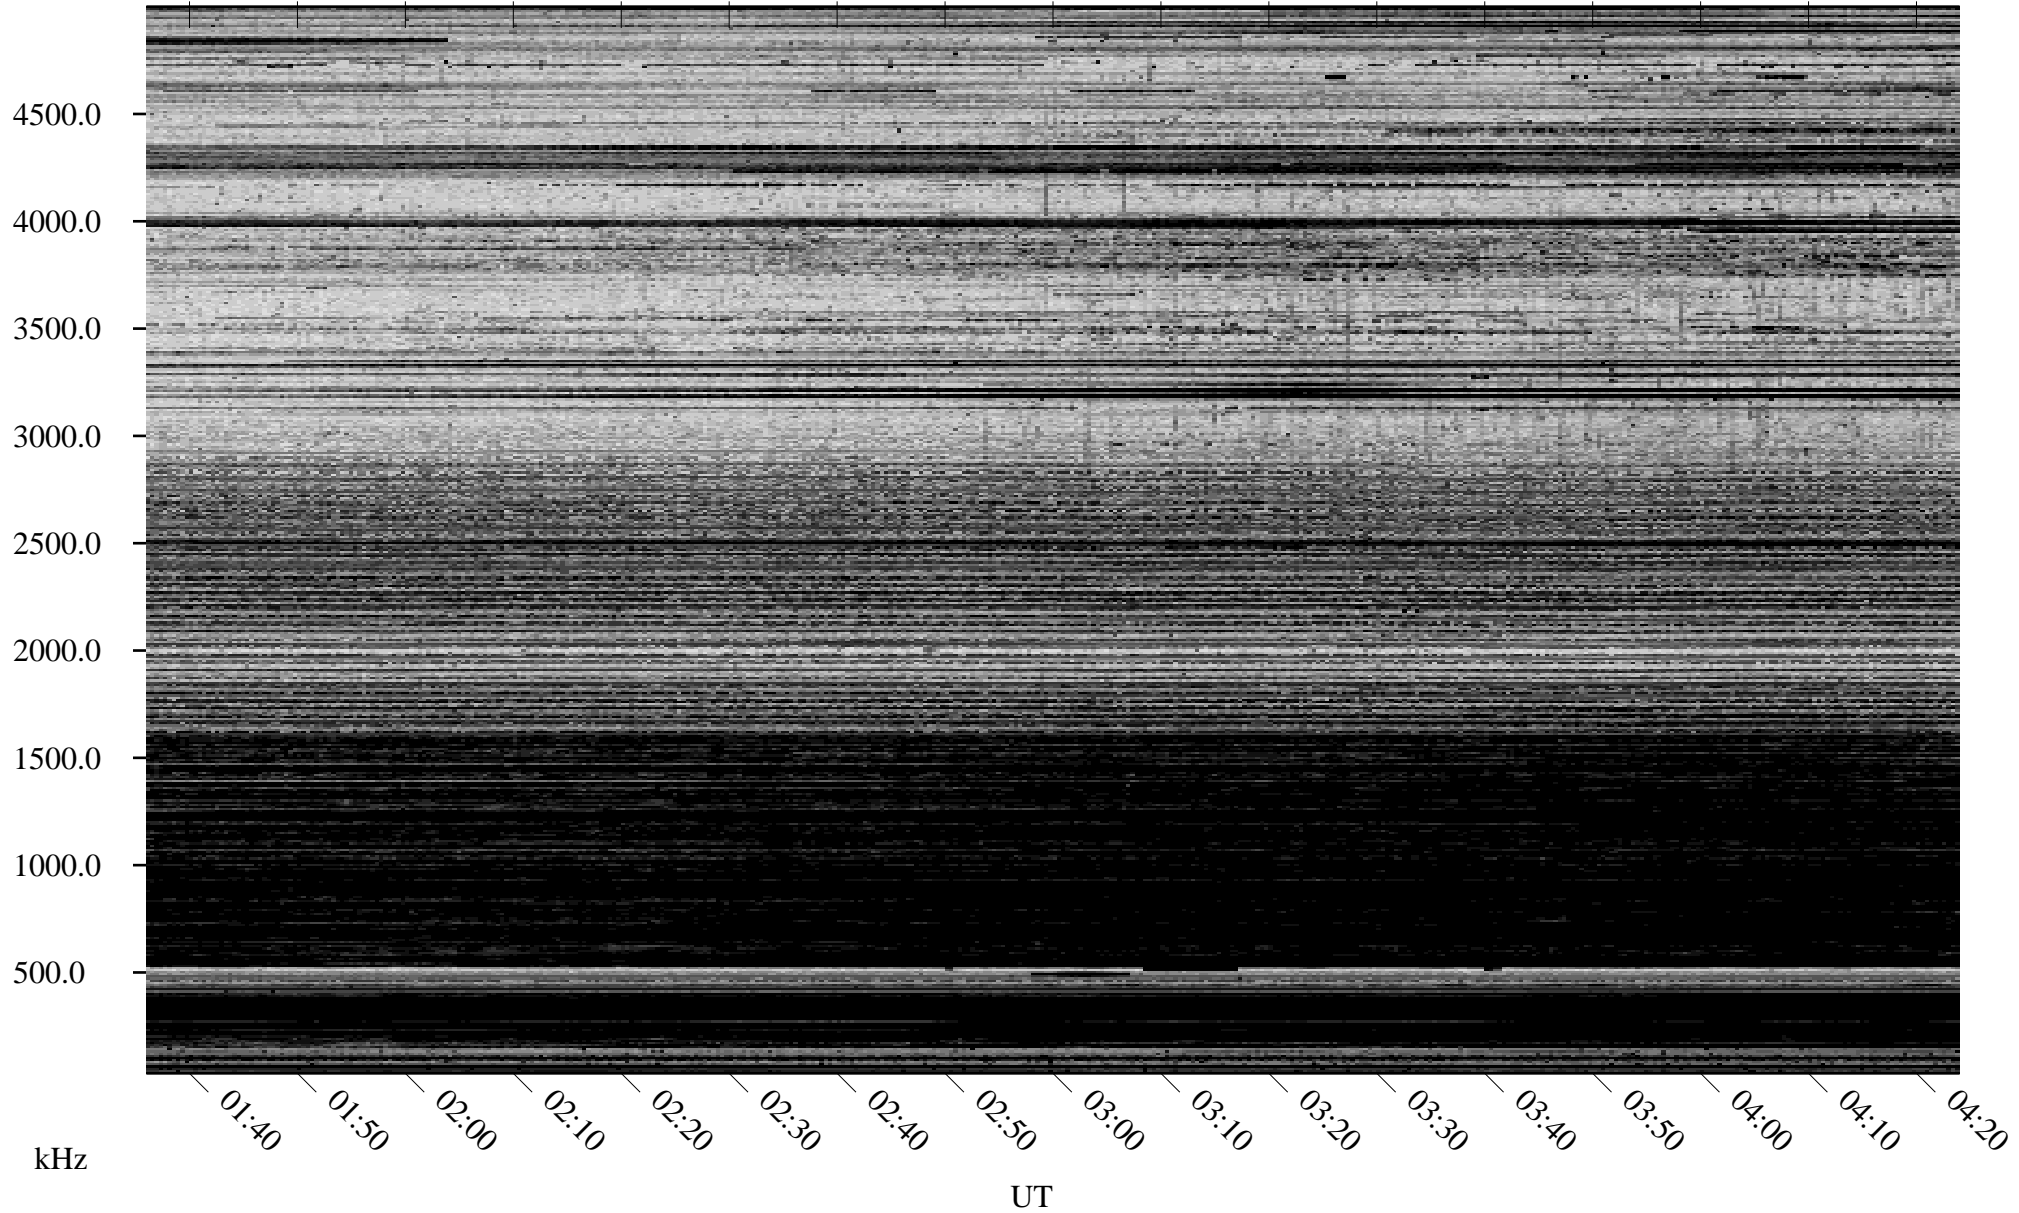

10/29/2005 Churchill, Manitoba

Linear Scale Black = 161 White = 15

ch05302l.r00m max_12

Page 1

10/29/2005 Churchill, Manitoba

Linear Scale Black = 161 White = 15

ch05302l.r00m max_12

Page 2

10/30/2005 Churchill, Manitoba

Linear Scale Black = 161 White = 15

ch05302l.r00m max_12

Page 3

10/30/2005 Churchill, Manitoba

Linear Scale Black = 161 White = 15

ch05302l.r00m max_12