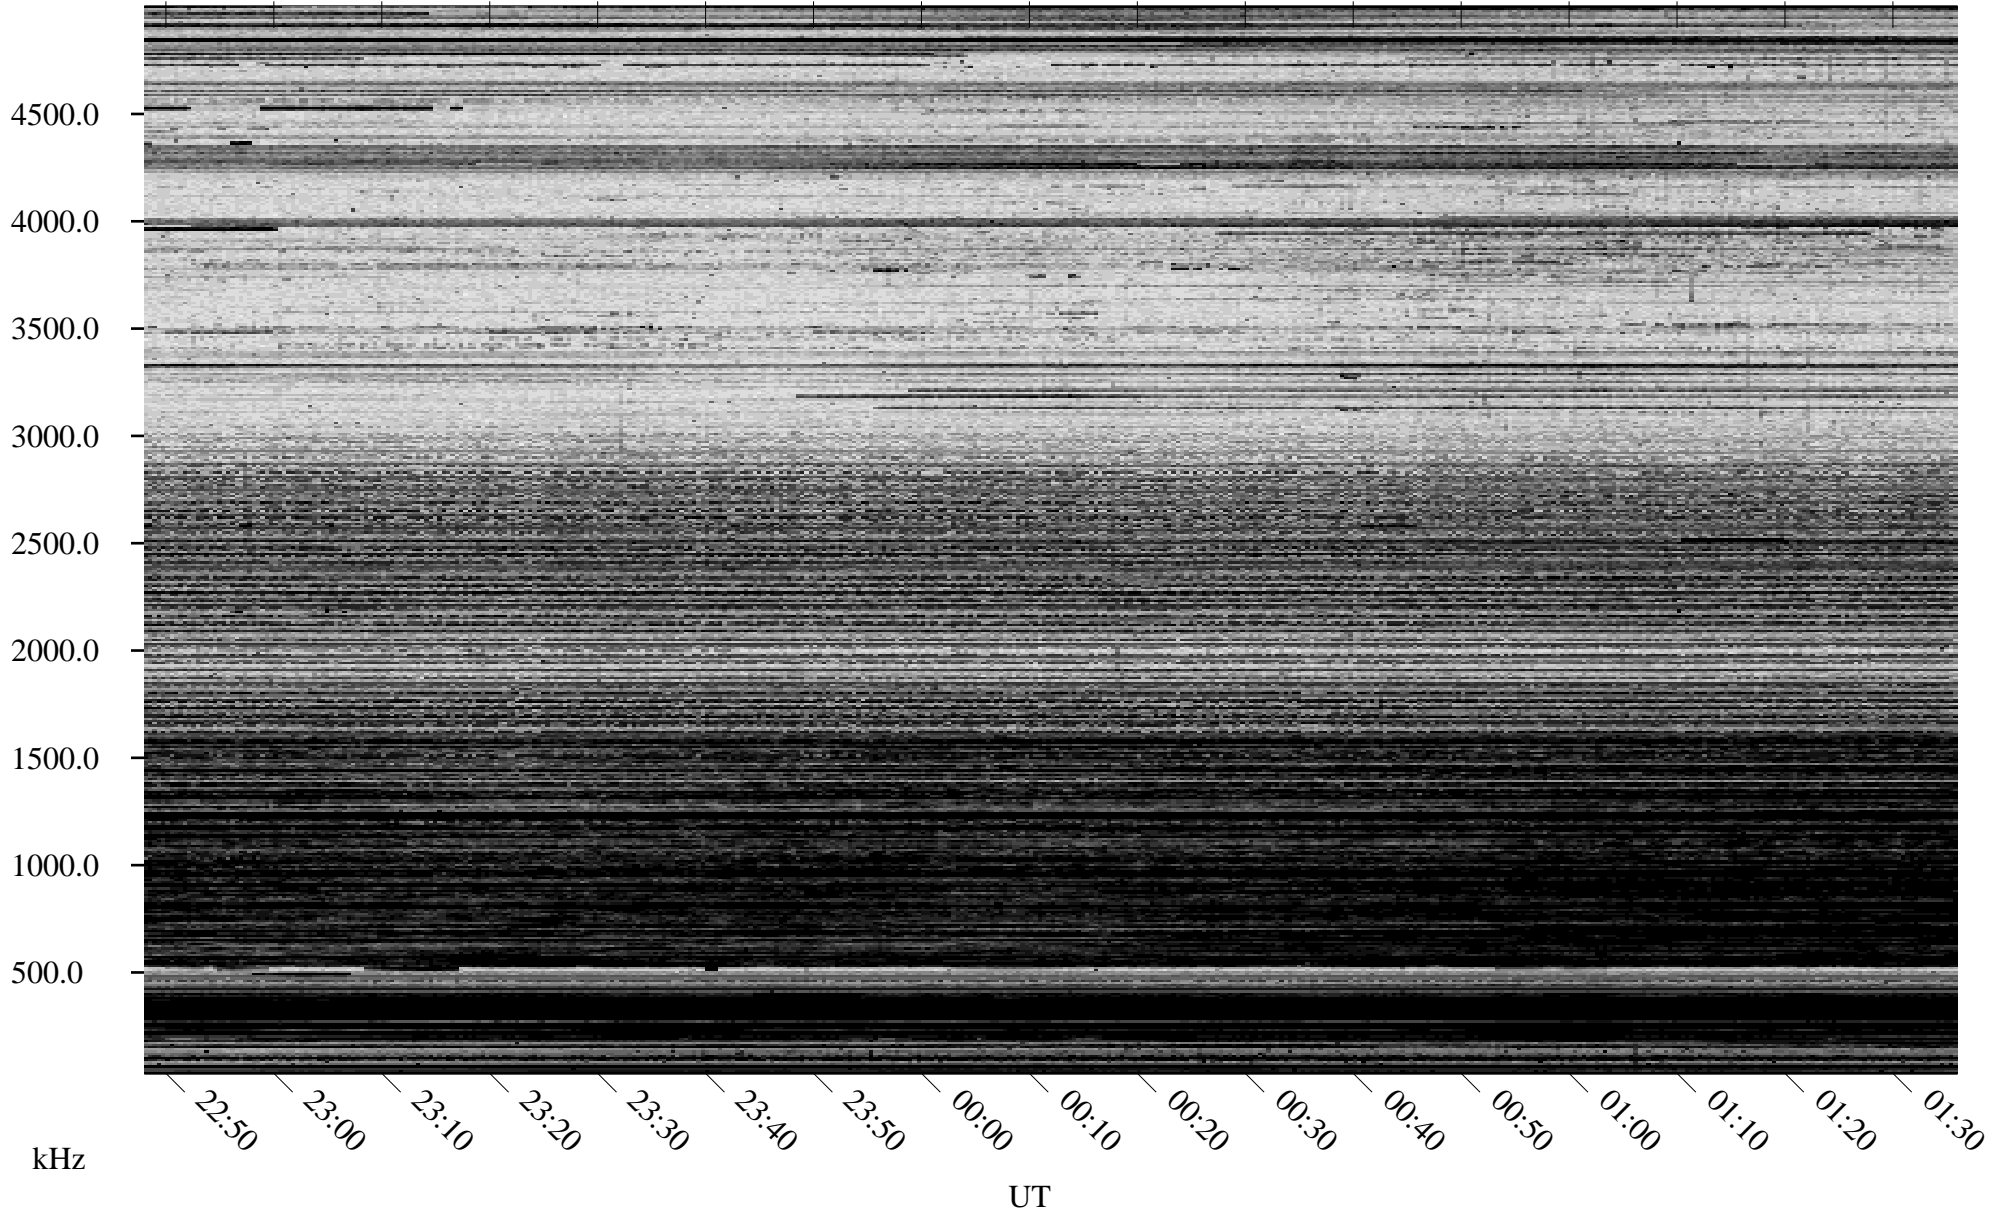

10/29/2005 Churchill, Manitoba

Linear Scale Black = 161 White = 15

ch05302l.r00m max_12

Page 1

10/29/2005 Churchill, Manitoba

Linear Scale Black = 161 White = 15

ch05302l.r00m max_12

Page 2

10/30/2005 Churchill, Manitoba

Linear Scale Black = 161 White = 15

ch05302l.r00m max_12

Page 3

10/30/2005 Churchill, Manitoba

Linear Scale Black = 161 White = 15

ch05302l.r00m max_12