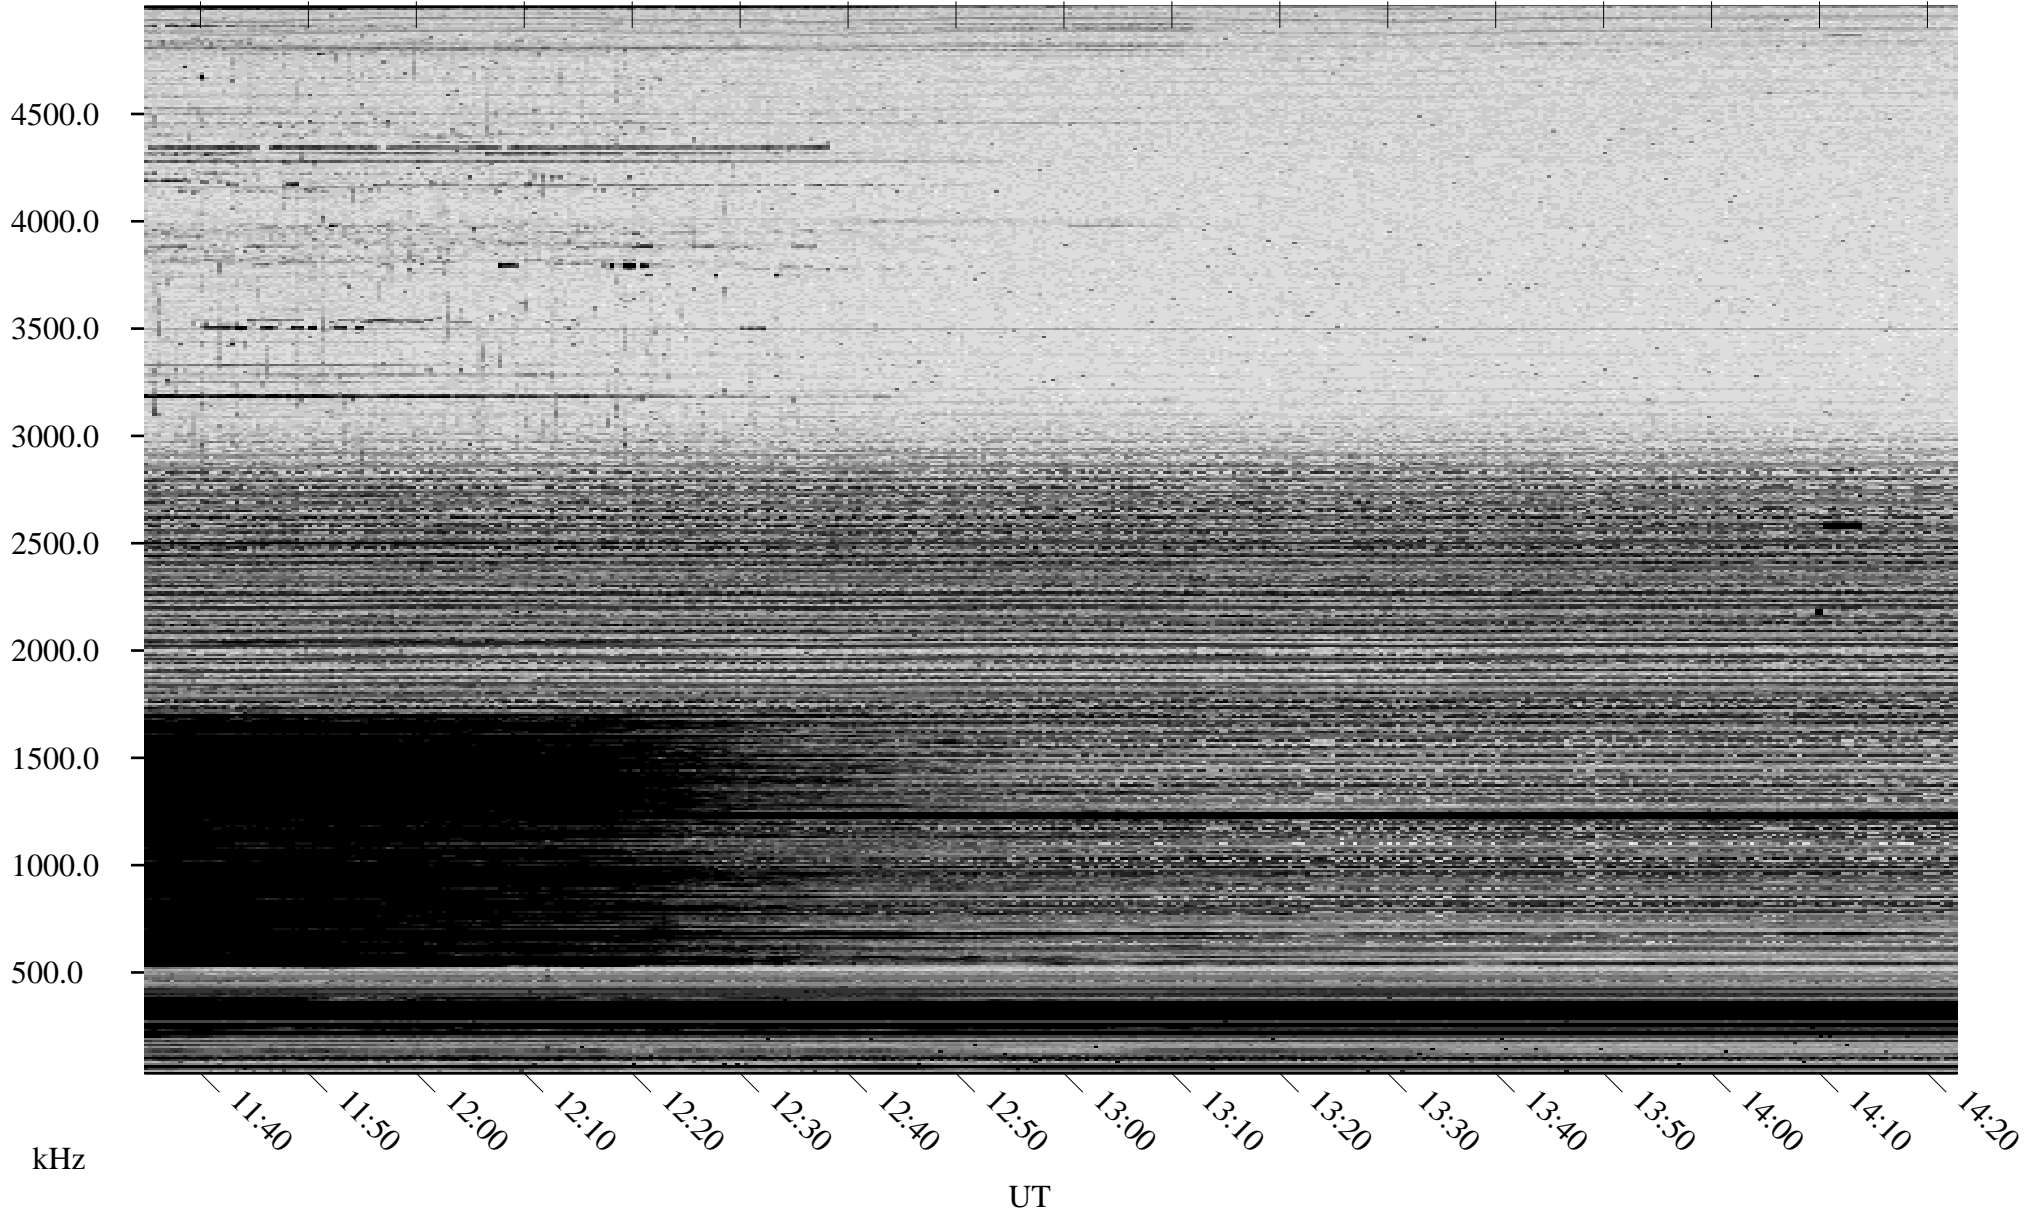

# 10/30/2005 Churchill, Manitoba

Linear Scale    Black = 161    White = 15

ch05303l.r00m max\_12

Page 1

# 10/30/2005 Churchill, Manitoba

Linear Scale    Black = 161    White = 15

ch05303l.r00m max\_12

Page 2

# 10/30/2005 Churchill, Manitoba

Linear Scale    Black = 161    White = 15

ch053031.r00m max\_12

Page 3

# 10/30/2005 Churchill, Manitoba

Linear Scale    Black = 161    White = 15

ch053031.r00m max\_12

Page 4