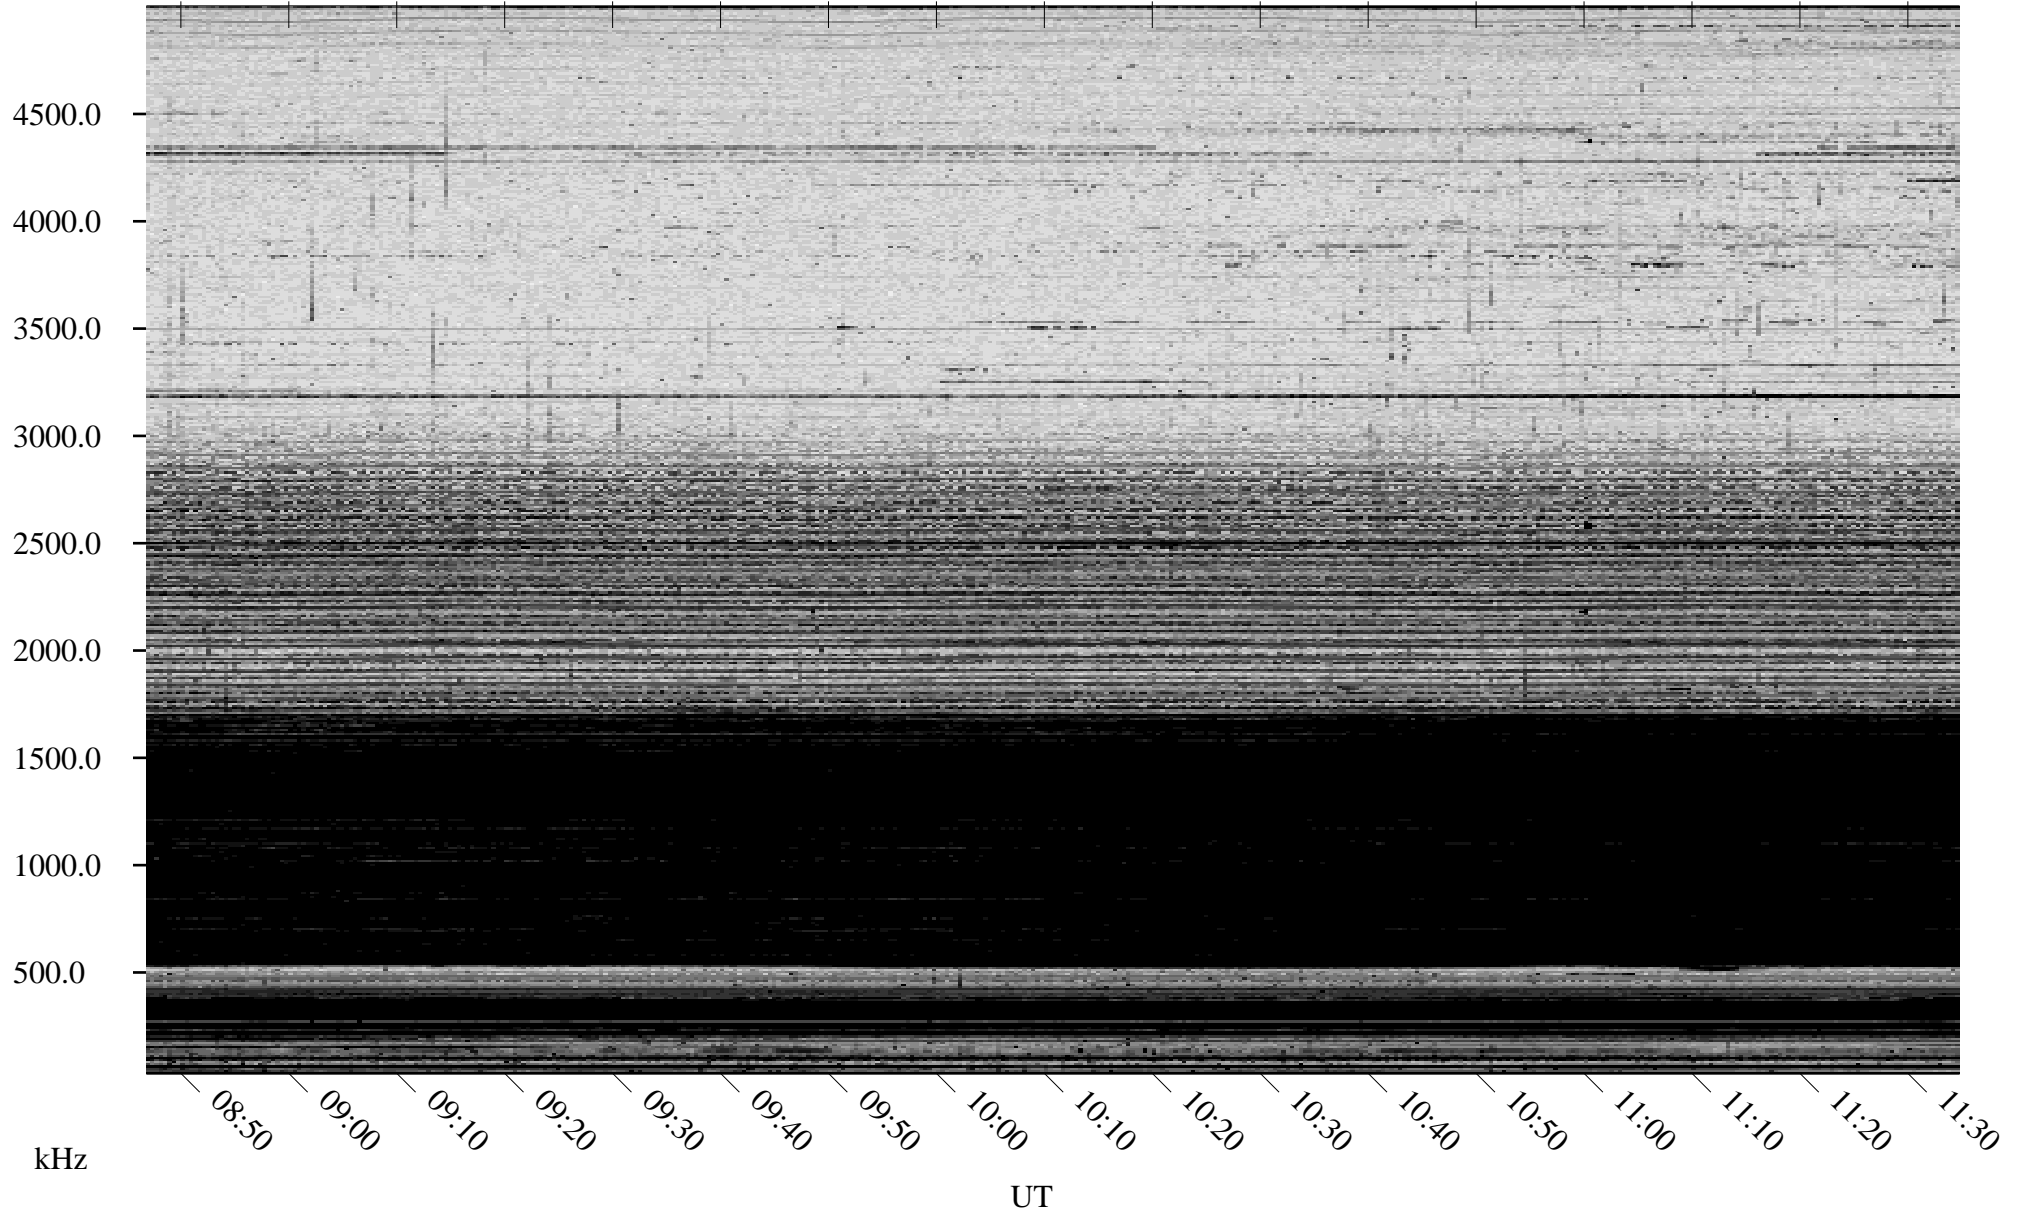

# 10/30/2005 Churchill, Manitoba

Linear Scale    Black = 161    White = 15

ch05303l.r00m max\_12

Page 1

# 10/30/2005 Churchill, Manitoba

Linear Scale    Black = 161    White = 15

ch05303l.r00m max\_12

Page 2

# 10/30/2005 Churchill, Manitoba

Linear Scale    Black = 161    White = 15

ch053031.r00m max\_12

Page 3

# 10/30/2005 Churchill, Manitoba

Linear Scale    Black = 161    White = 15

ch053031.r00m max\_12

Page 4