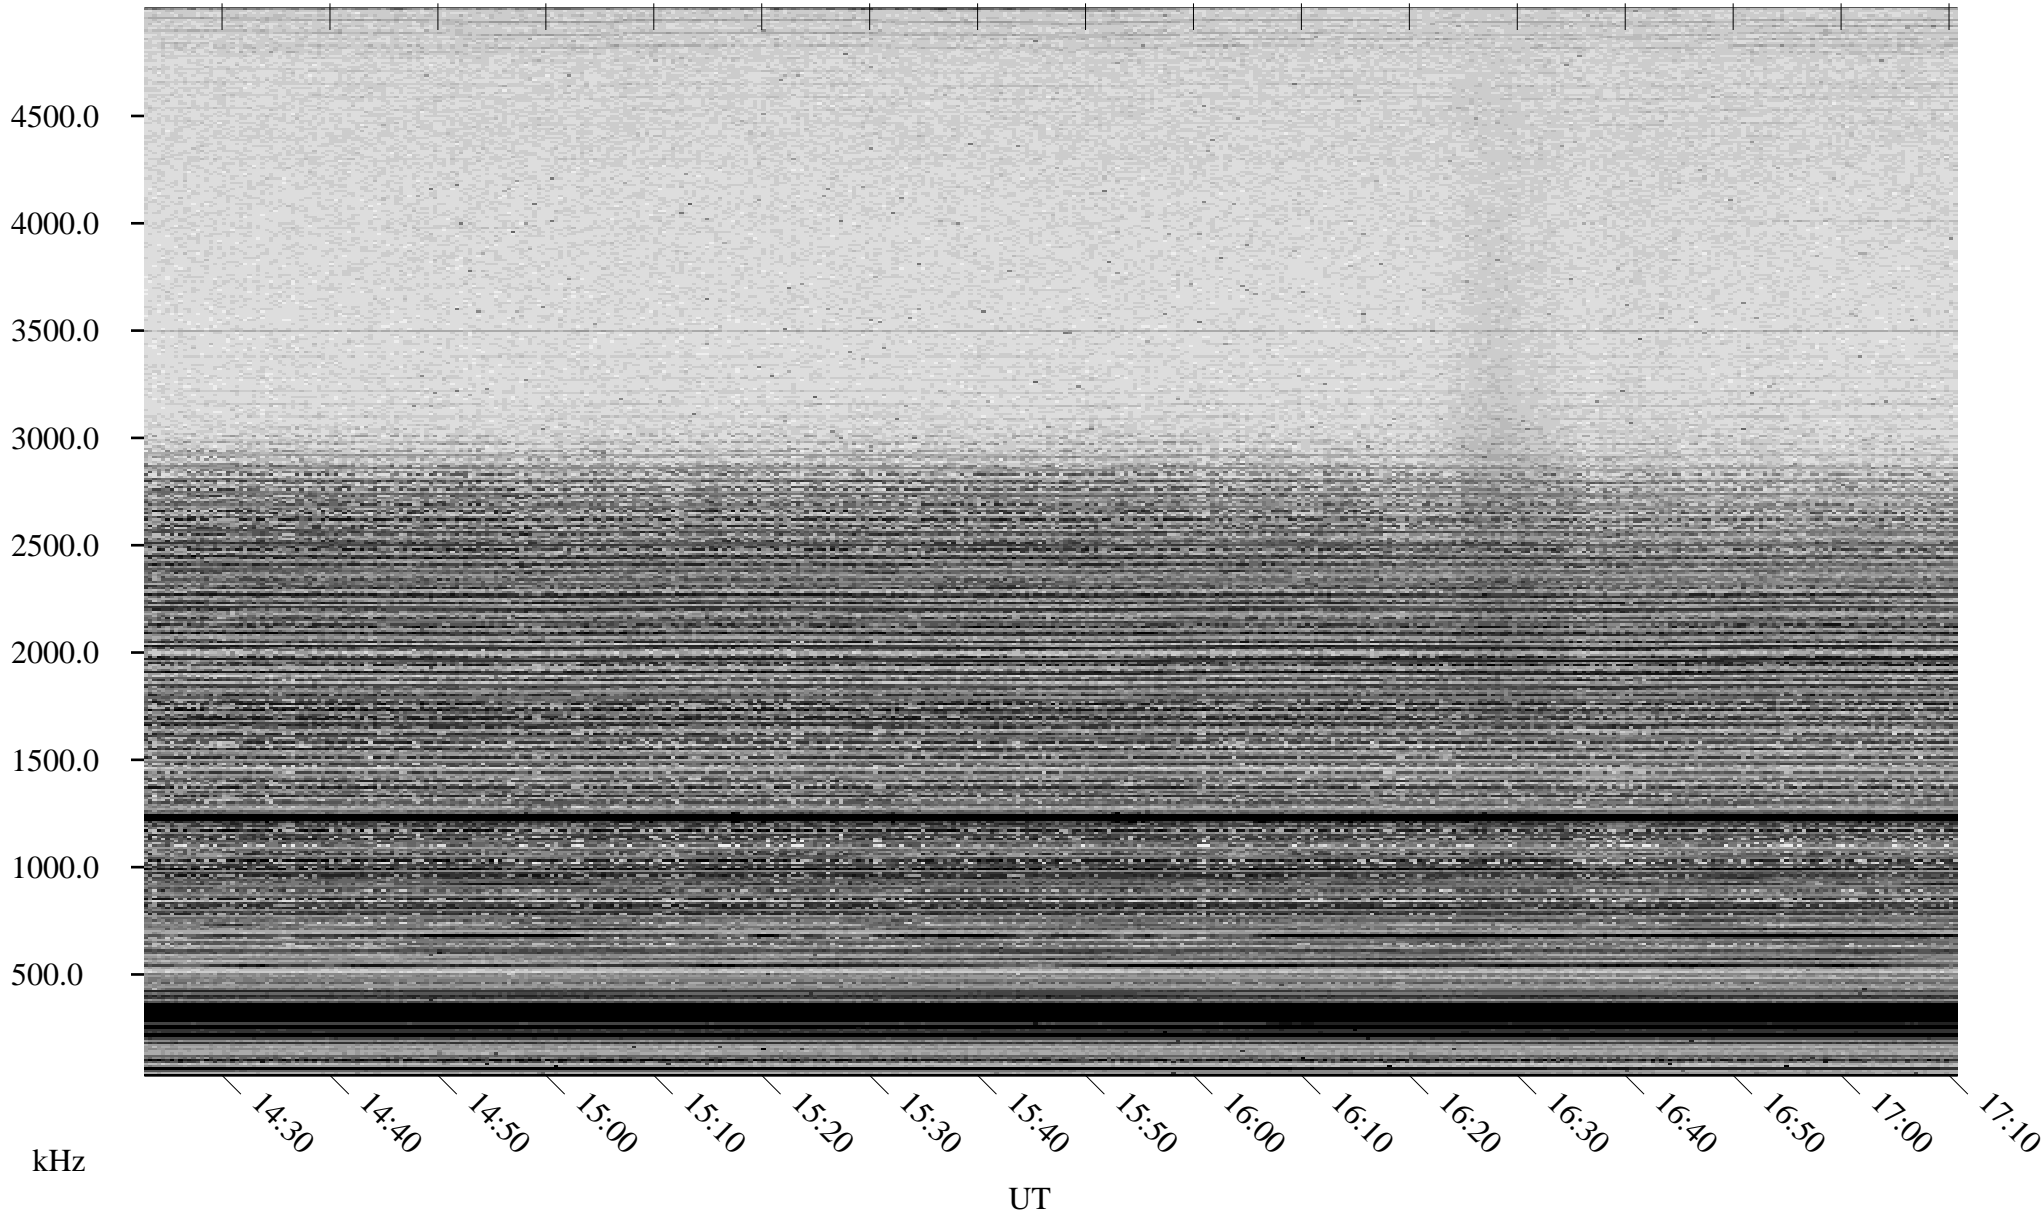

# 10/30/2005 Churchill, Manitoba

Linear Scale    Black = 161    White = 15

ch05303l.r00m max\_12

Page 2

# 10/30/2005 Churchill, Manitoba

Linear Scale    Black = 161    White = 15

ch053031.r00m max\_12

Page 3

# 10/30/2005 Churchill, Manitoba

Linear Scale    Black = 161    White = 15

ch053031.r00m max\_12

Page 4

# 10/30/2005 Churchill, Manitoba

Linear Scale    Black = 161    White = 15

ch053031.r00m max\_12

Page 5