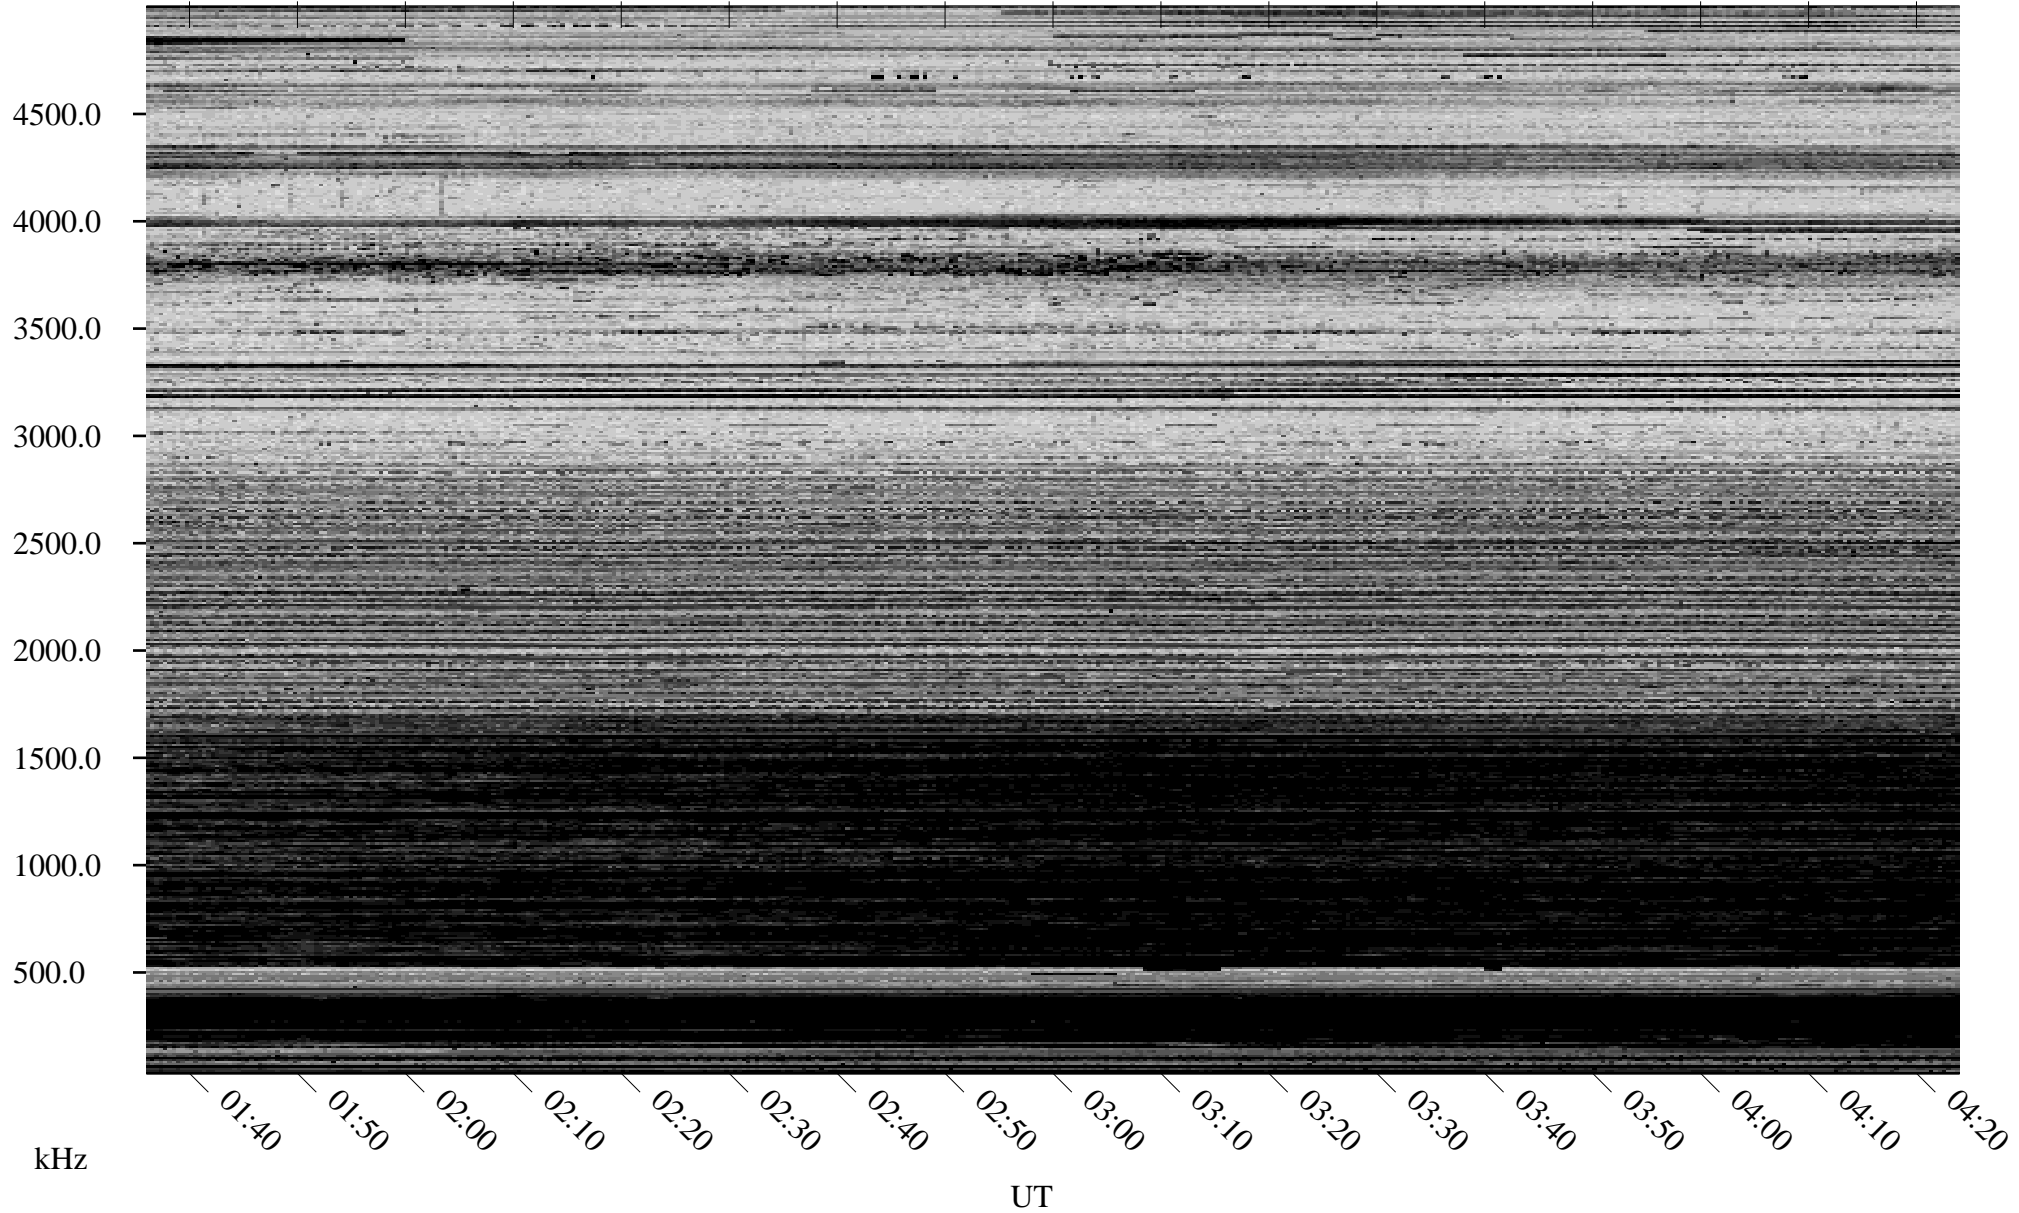

10/30/2005 Churchill, Manitoba

Linear Scale Black = 161 White = 15

ch05303l.r01m max_12

Page 1

10/30/2005 Churchill, Manitoba

Linear Scale Black = 161 White = 15

ch053031.r01m max_12

Page 2

10/31/2005 Churchill, Manitoba

Linear Scale Black = 161 White = 15

ch05303l.r01m max_12

Page 3

10/31/2005 Churchill, Manitoba

Linear Scale Black = 161 White = 15

ch053031.r01m max_12

Page 4

10/31/2005 Churchill, Manitoba

Linear Scale Black = 161 White = 15

ch053031.r01m max_12

Page 5

10/31/2005 Churchill, Manitoba

Linear Scale Black = 161 White = 15

ch05303l.r01m max_12

Page 6

10/31/2005 Churchill, Manitoba

Linear Scale Black = 161 White = 15

ch05303l.r01m max_12

Page 7

10/31/2005 Churchill, Manitoba

Linear Scale Black = 161 White = 15

ch05303l.r01m max_12