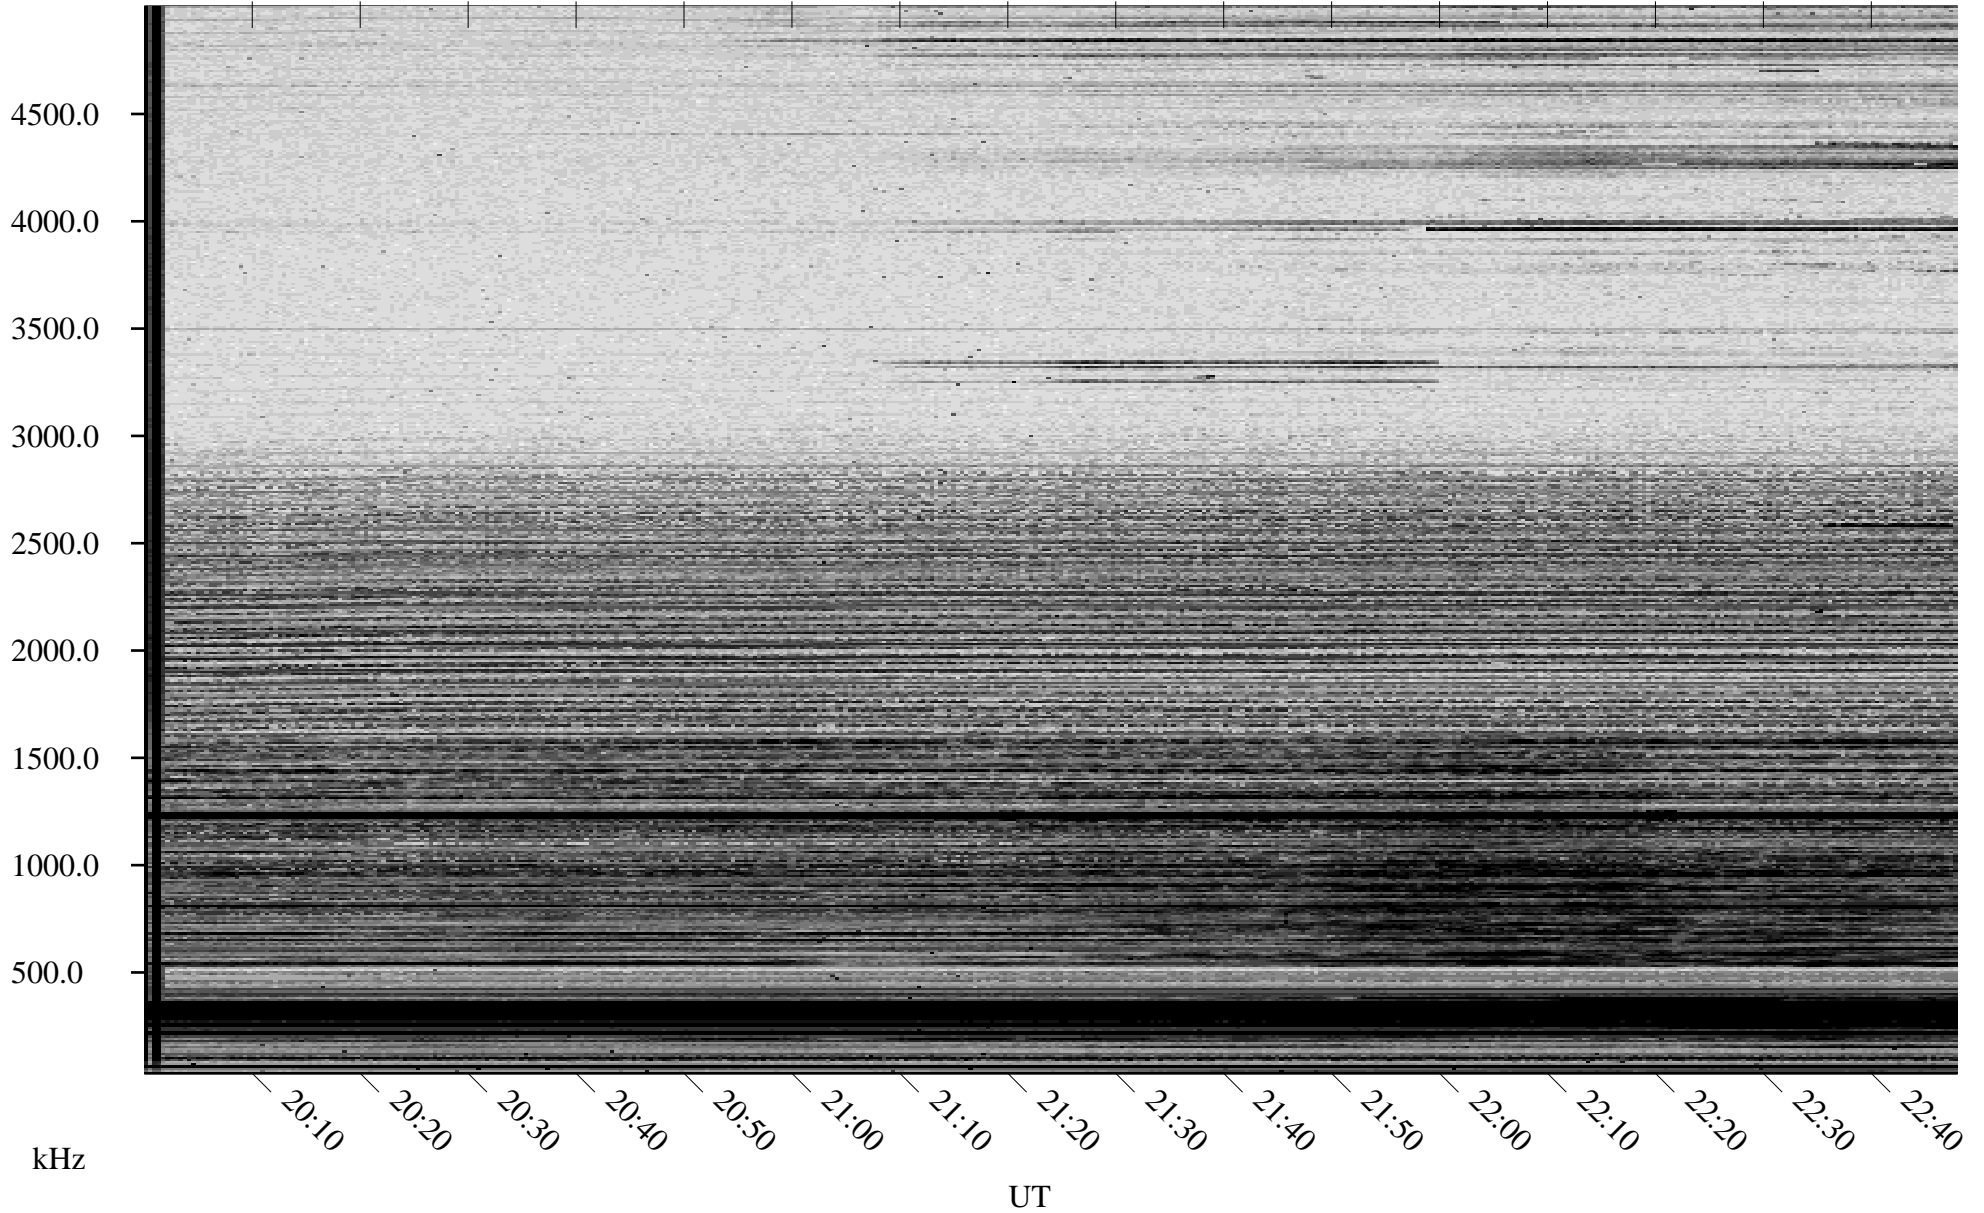

10/30/2005 Churchill, Manitoba

Linear Scale Black = 161 White = 15

ch05303l.r01m max_12

Page 1

10/30/2005 Churchill, Manitoba

Linear Scale Black = 161 White = 15

ch053031.r01m max_12

Page 2

10/31/2005 Churchill, Manitoba

Linear Scale Black = 161 White = 15

ch05303l.r01m max_12

Page 3

10/31/2005 Churchill, Manitoba

Linear Scale Black = 161 White = 15

ch053031.r01m max_12

Page 4

10/31/2005 Churchill, Manitoba

Linear Scale Black = 161 White = 15

ch053031.r01m max_12

Page 5

10/31/2005 Churchill, Manitoba

Linear Scale Black = 161 White = 15

ch05303l.r01m max_12

Page 6

10/31/2005 Churchill, Manitoba

Linear Scale Black = 161 White = 15

ch05303l.r01m max_12

Page 7

10/31/2005 Churchill, Manitoba

Linear Scale Black = 161 White = 15

ch05303l.r01m max_12