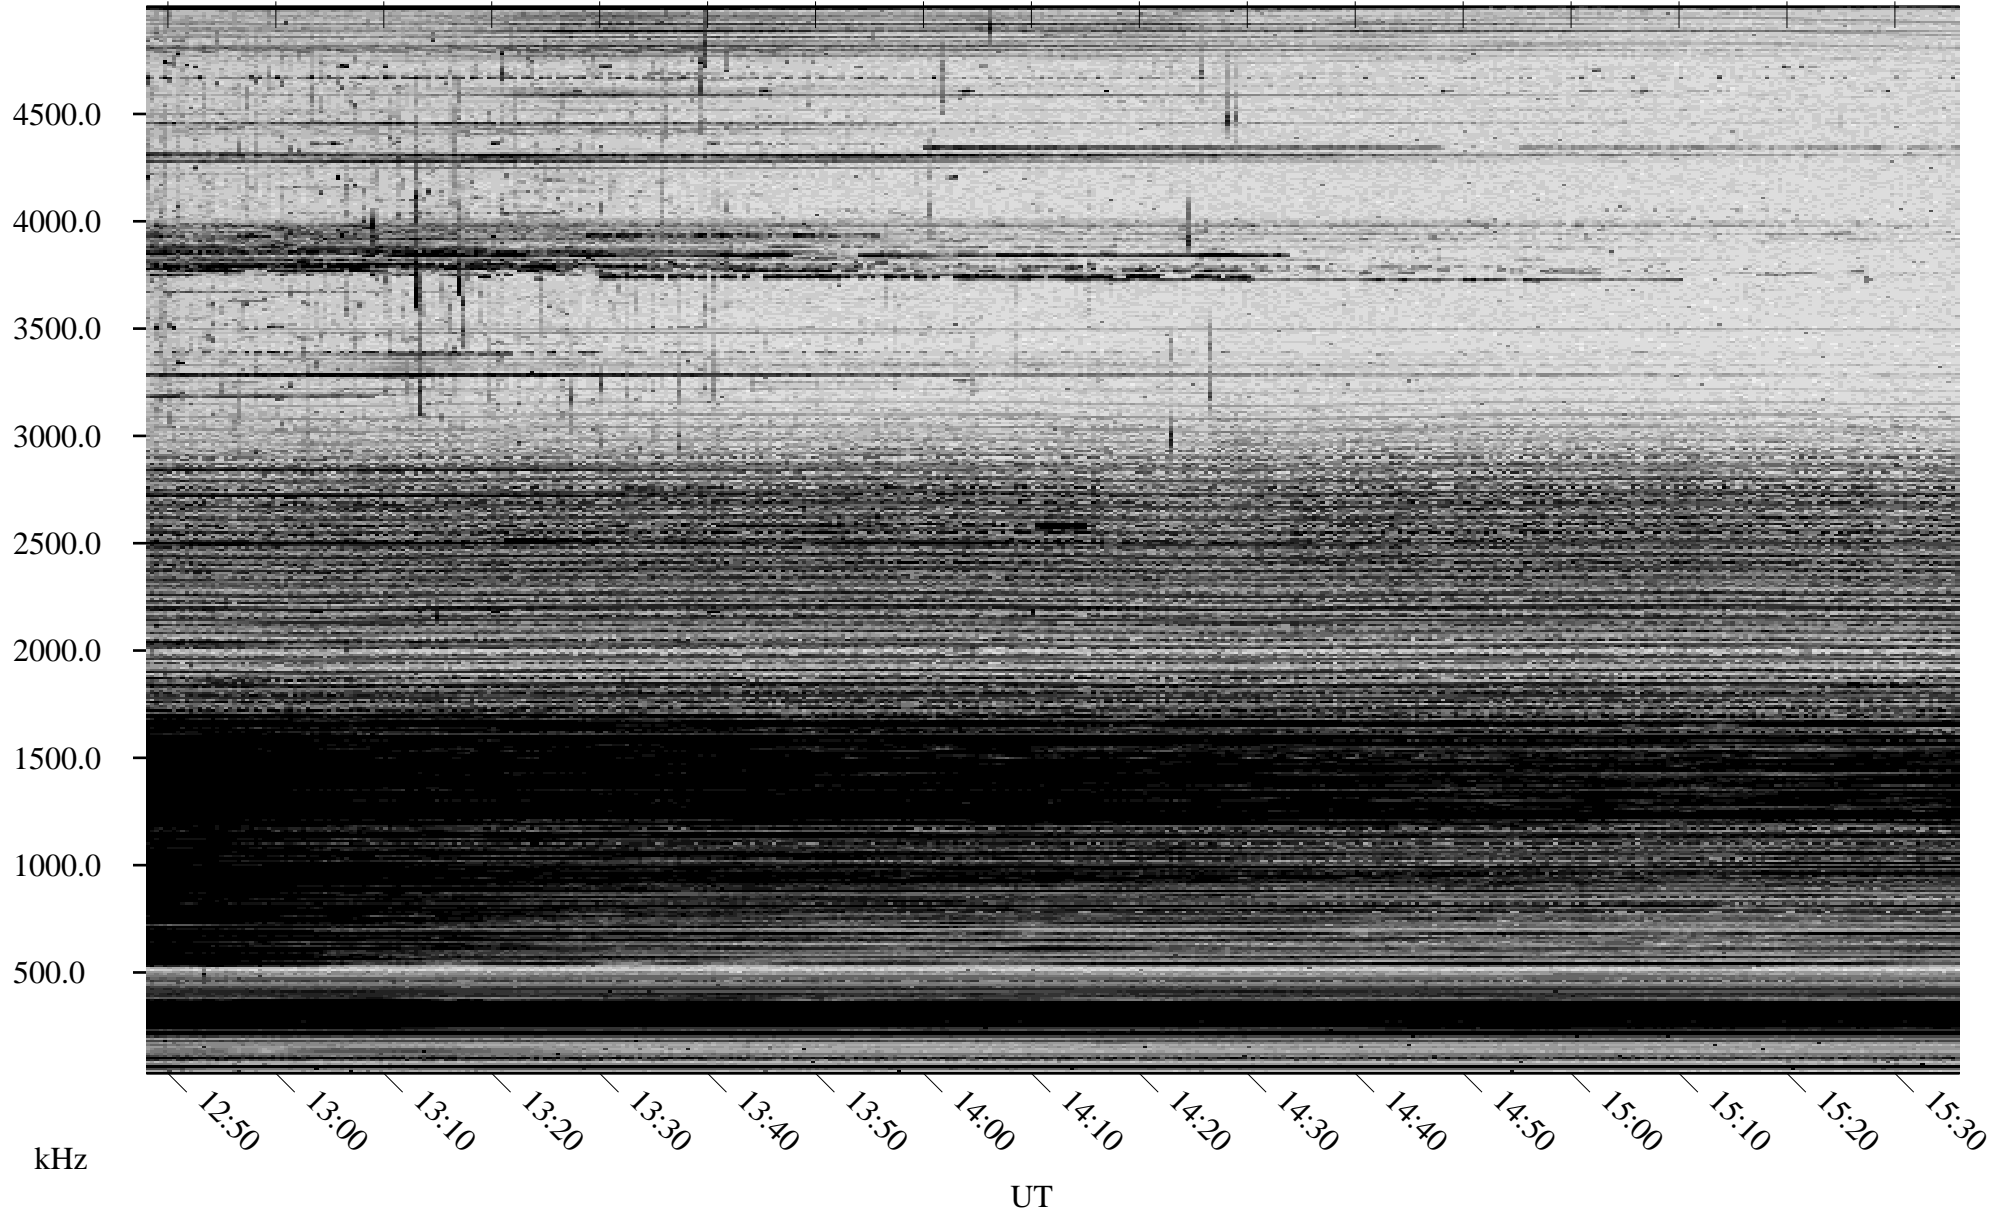

10/30/2005 Churchill, Manitoba

Linear Scale Black = 161 White = 15

ch05303l.r01m max_12

Page 1

10/30/2005 Churchill, Manitoba

Linear Scale Black = 161 White = 15

ch053031.r01m max_12

Page 2

10/31/2005 Churchill, Manitoba

Linear Scale Black = 161 White = 15

ch05303l.r01m max_12

Page 3

10/31/2005 Churchill, Manitoba

Linear Scale Black = 161 White = 15

ch053031.r01m max_12

Page 4

10/31/2005 Churchill, Manitoba

Linear Scale Black = 161 White = 15

ch053031.r01m max_12

Page 5

10/31/2005 Churchill, Manitoba

Linear Scale Black = 161 White = 15

ch05303l.r01m max_12

Page 6

10/31/2005 Churchill, Manitoba

Linear Scale Black = 161 White = 15

ch05303l.r01m max_12

Page 7

10/31/2005 Churchill, Manitoba

Linear Scale Black = 161 White = 15

ch05303l.r01m max_12