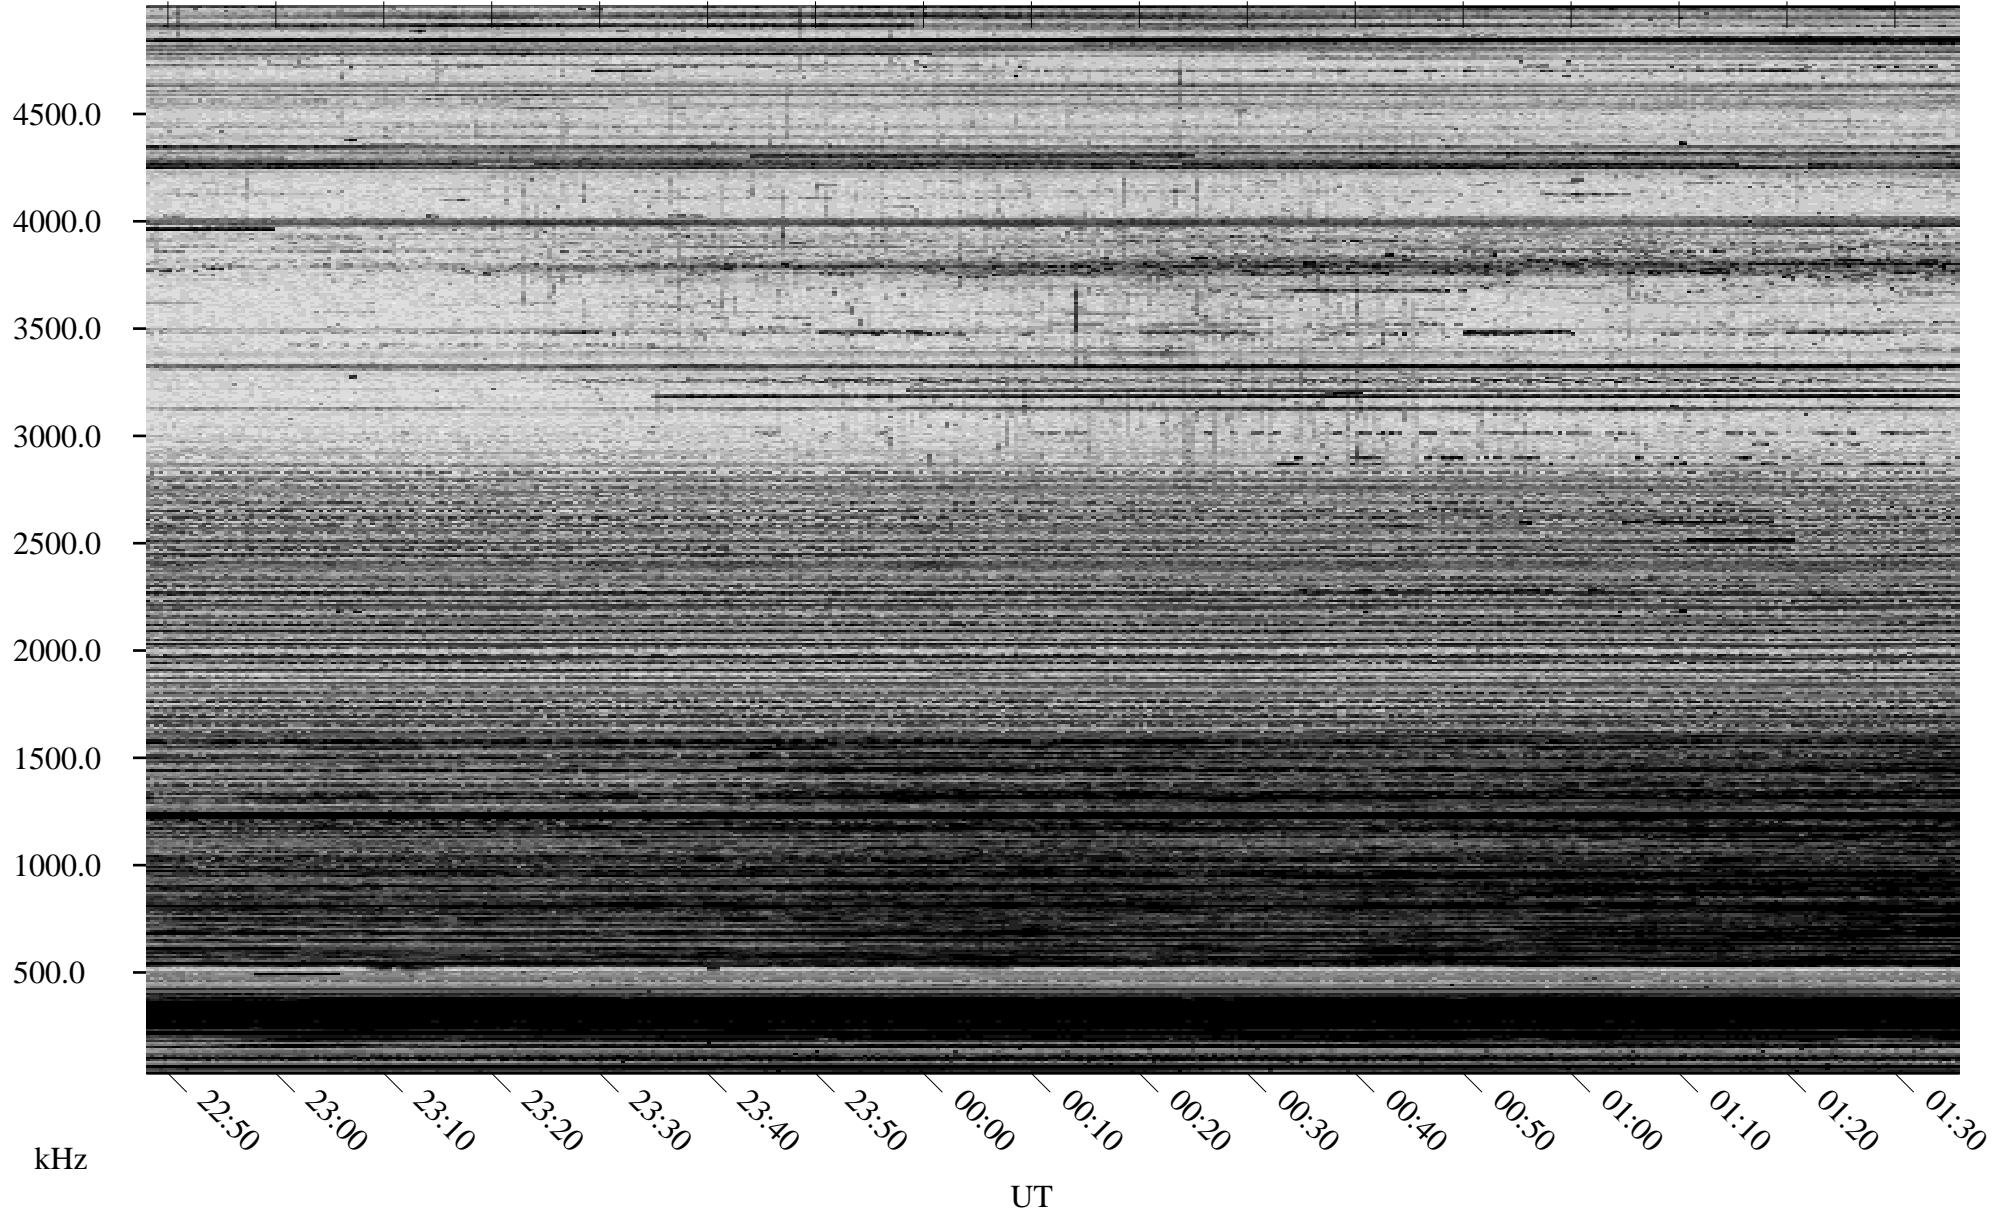

10/30/2005 Churchill, Manitoba

Linear Scale Black = 161 White = 15

ch05303l.r01m max_12

Page 1

10/30/2005 Churchill, Manitoba

Linear Scale Black = 161 White = 15

ch053031.r01m max_12

Page 2

10/31/2005 Churchill, Manitoba

Linear Scale Black = 161 White = 15

ch05303l.r01m max_12

Page 3

10/31/2005 Churchill, Manitoba

Linear Scale Black = 161 White = 15

ch053031.r01m max_12

Page 4

10/31/2005 Churchill, Manitoba

Linear Scale Black = 161 White = 15

ch053031.r01m max_12

Page 5

10/31/2005 Churchill, Manitoba

Linear Scale Black = 161 White = 15

ch05303l.r01m max_12

Page 6

10/31/2005 Churchill, Manitoba

Linear Scale Black = 161 White = 15

ch05303l.r01m max_12

Page 7

10/31/2005 Churchill, Manitoba

Linear Scale Black = 161 White = 15

ch05303l.r01m max_12