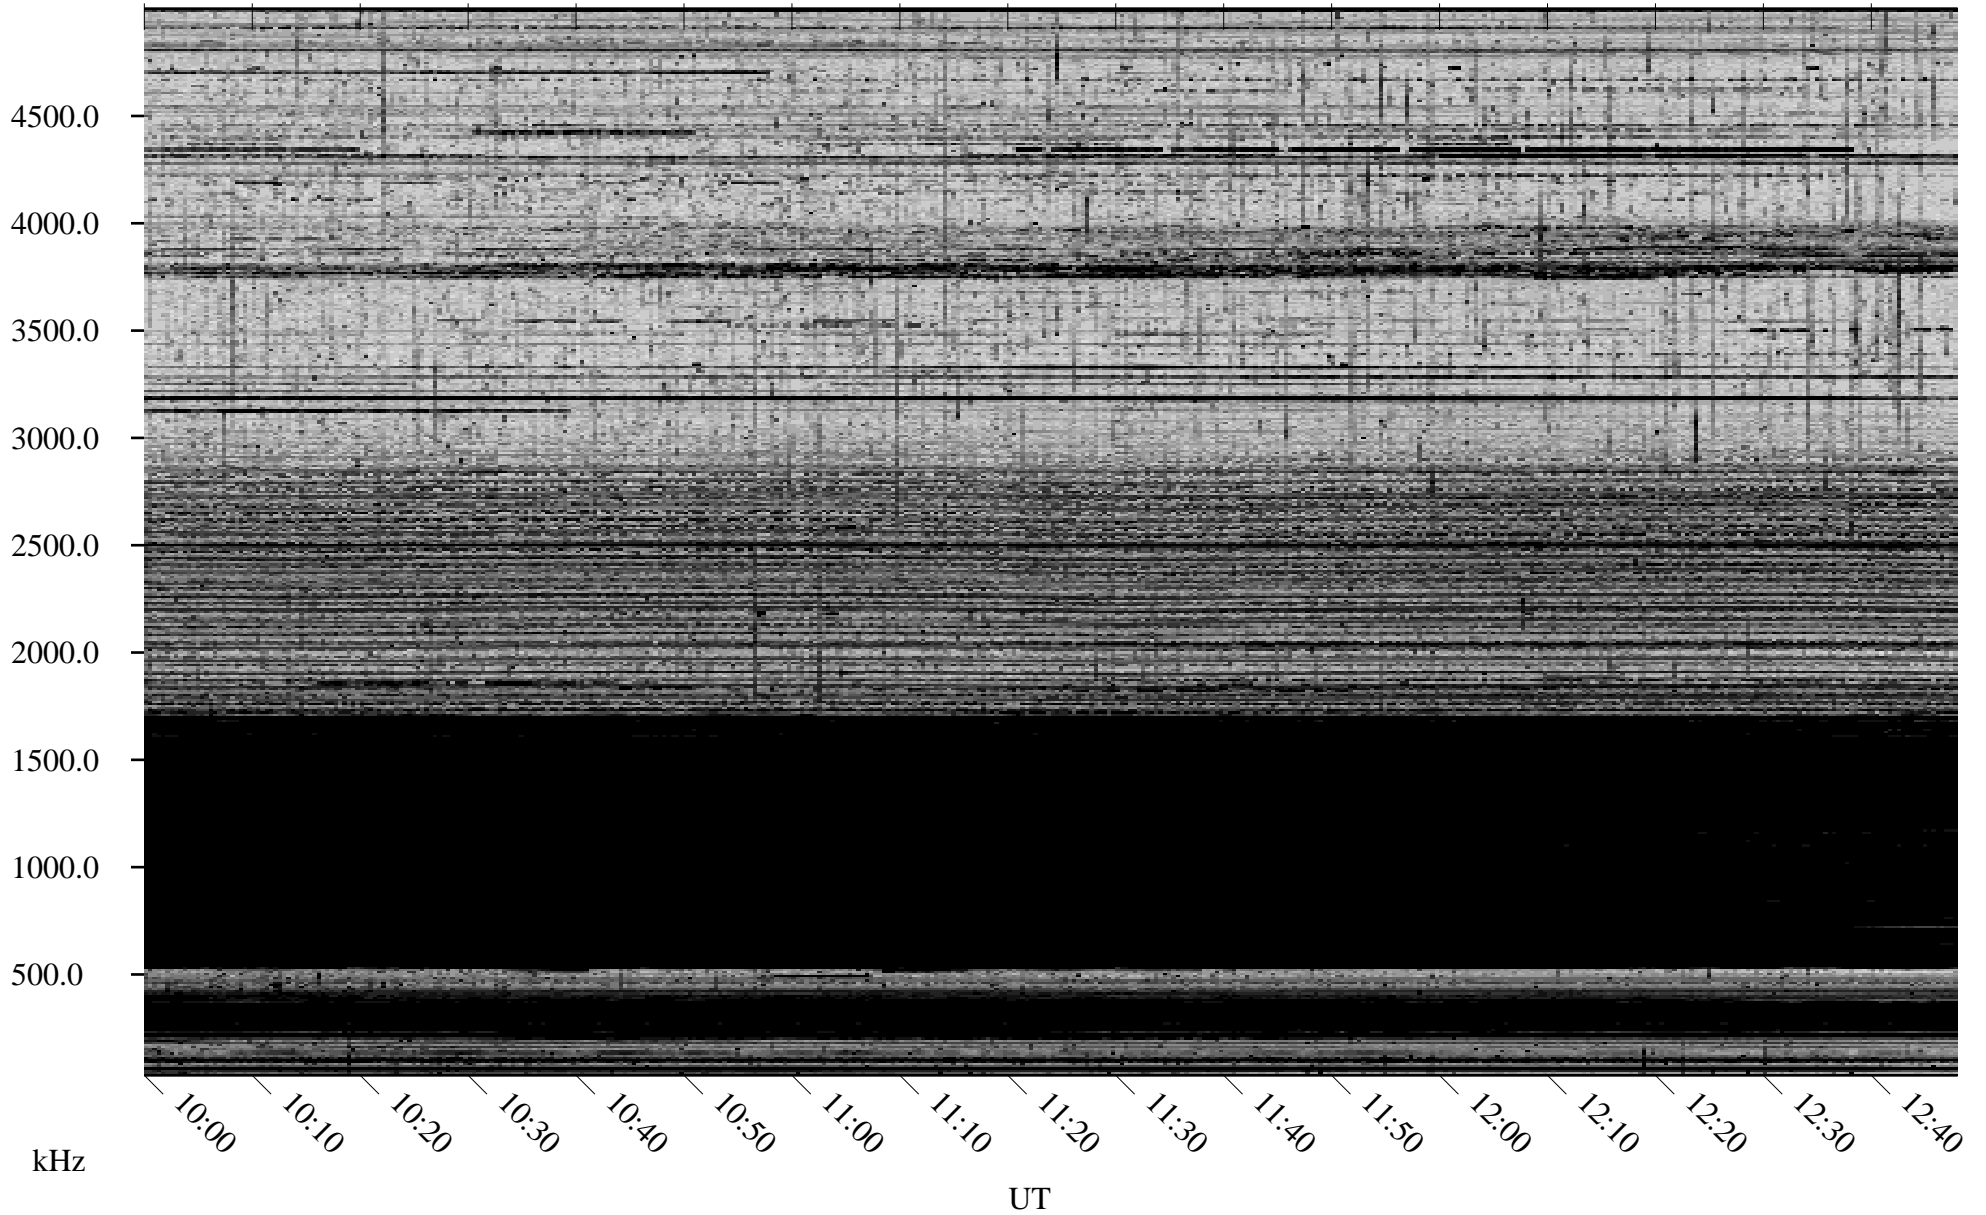

10/30/2005 Churchill, Manitoba

Linear Scale Black = 161 White = 15

ch05303l.r01m max_12

Page 1

10/30/2005 Churchill, Manitoba

Linear Scale Black = 161 White = 15

ch053031.r01m max_12

Page 2

10/31/2005 Churchill, Manitoba

Linear Scale Black = 161 White = 15

ch05303l.r01m max_12

Page 3

10/31/2005 Churchill, Manitoba

Linear Scale Black = 161 White = 15

ch053031.r01m max_12

Page 4

10/31/2005 Churchill, Manitoba

Linear Scale Black = 161 White = 15

ch053031.r01m max_12

Page 5

10/31/2005 Churchill, Manitoba

Linear Scale Black = 161 White = 15

ch05303l.r01m max_12

Page 6

10/31/2005 Churchill, Manitoba

Linear Scale Black = 161 White = 15

ch05303l.r01m max_12

Page 7

10/31/2005 Churchill, Manitoba

Linear Scale Black = 161 White = 15

ch05303l.r01m max_12