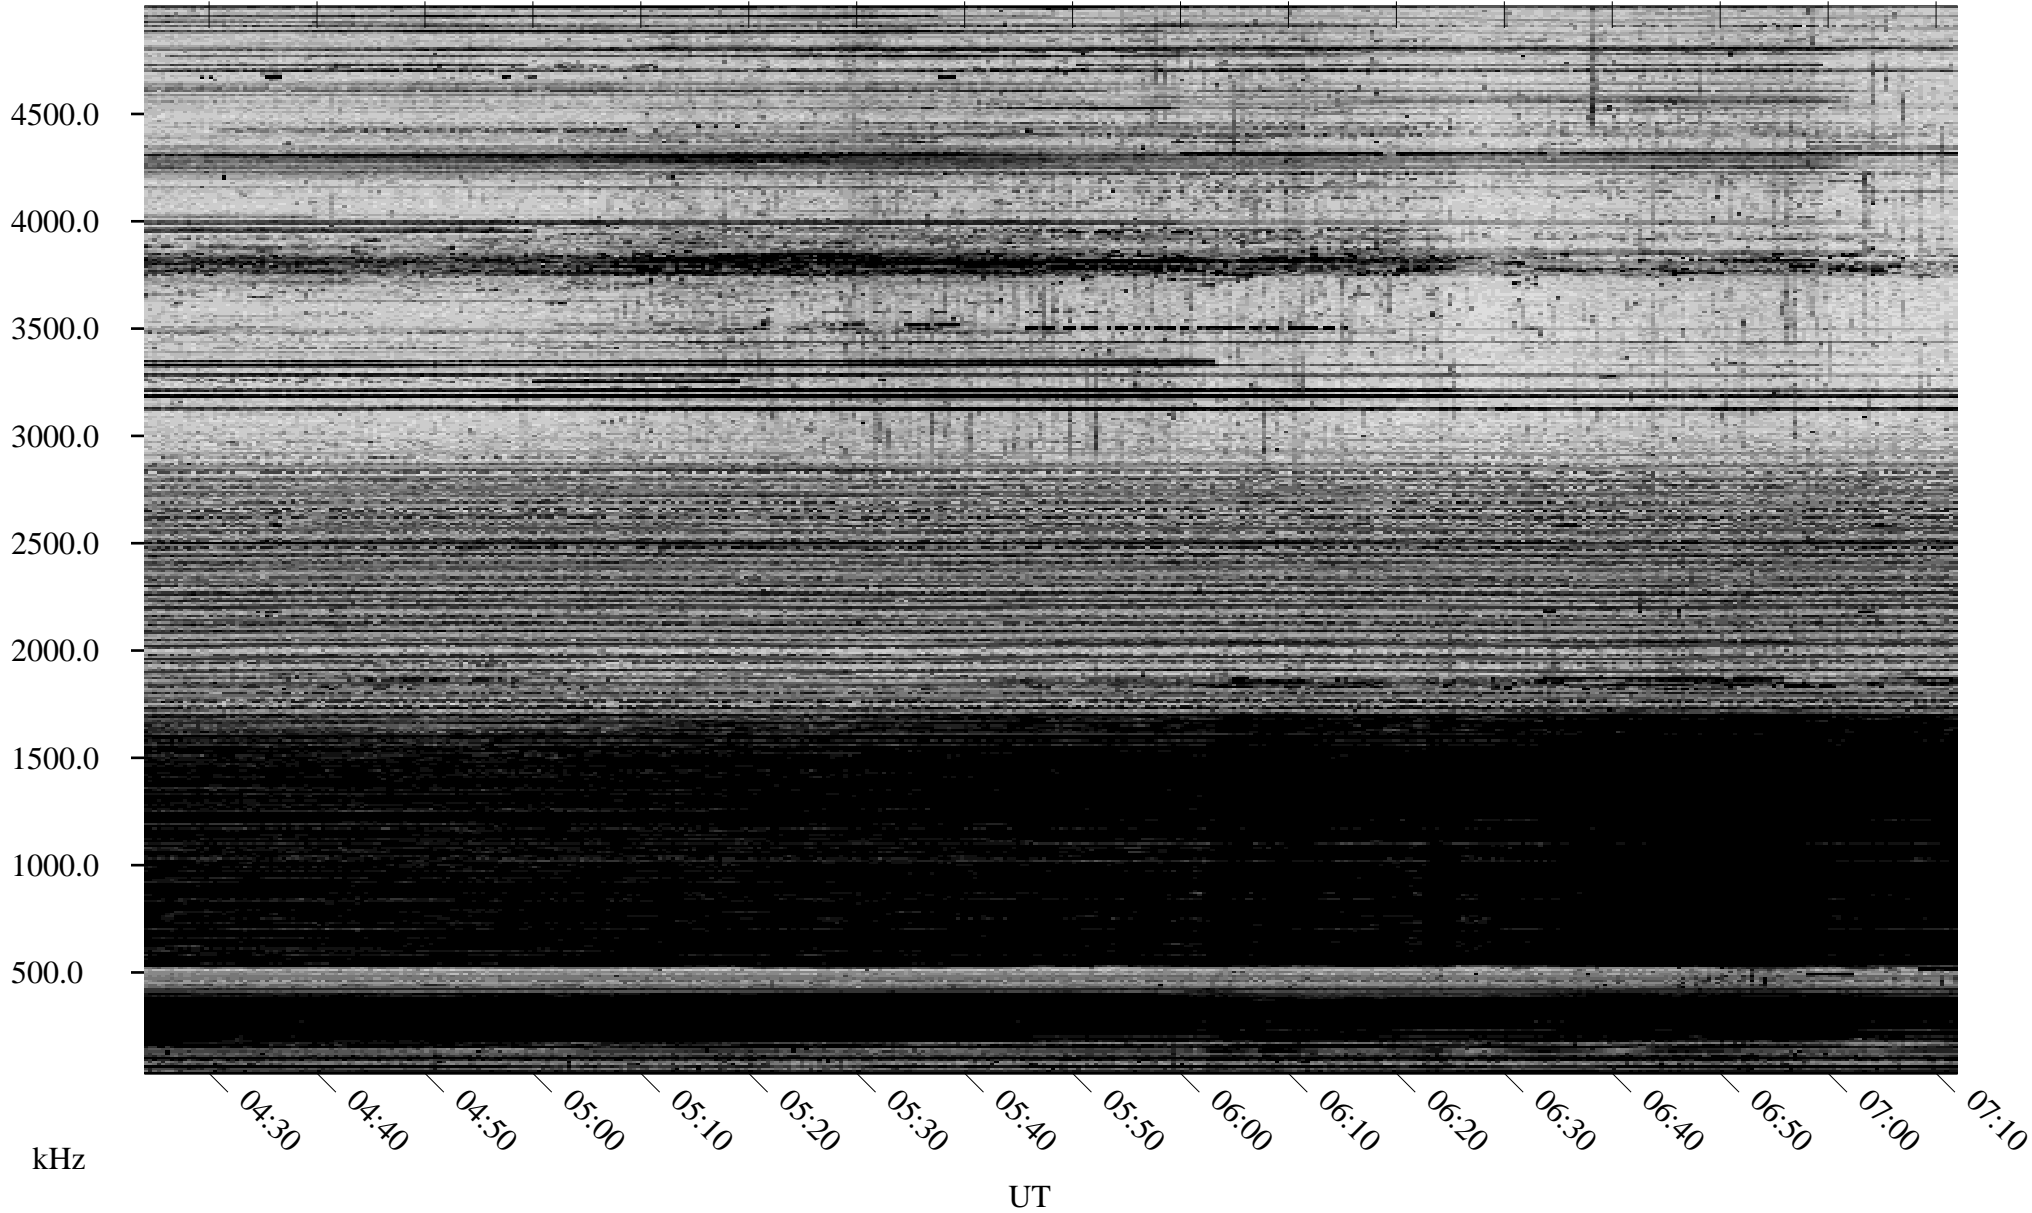

10/30/2005 Churchill, Manitoba

Linear Scale Black = 161 White = 15

ch05303l.r01m max_12

Page 1

10/30/2005 Churchill, Manitoba

Linear Scale Black = 161 White = 15

ch053031.r01m max_12

Page 2

10/31/2005 Churchill, Manitoba

Linear Scale Black = 161 White = 15

ch05303l.r01m max_12

Page 3

10/31/2005 Churchill, Manitoba

Linear Scale Black = 161 White = 15

ch053031.r01m max_12

Page 4

10/31/2005 Churchill, Manitoba

Linear Scale Black = 161 White = 15

ch053031.r01m max_12

Page 5

10/31/2005 Churchill, Manitoba

Linear Scale Black = 161 White = 15

ch05303l.r01m max_12

Page 6

10/31/2005 Churchill, Manitoba

Linear Scale Black = 161 White = 15

ch05303l.r01m max_12

Page 7

10/31/2005 Churchill, Manitoba

Linear Scale Black = 161 White = 15

ch05303l.r01m max_12