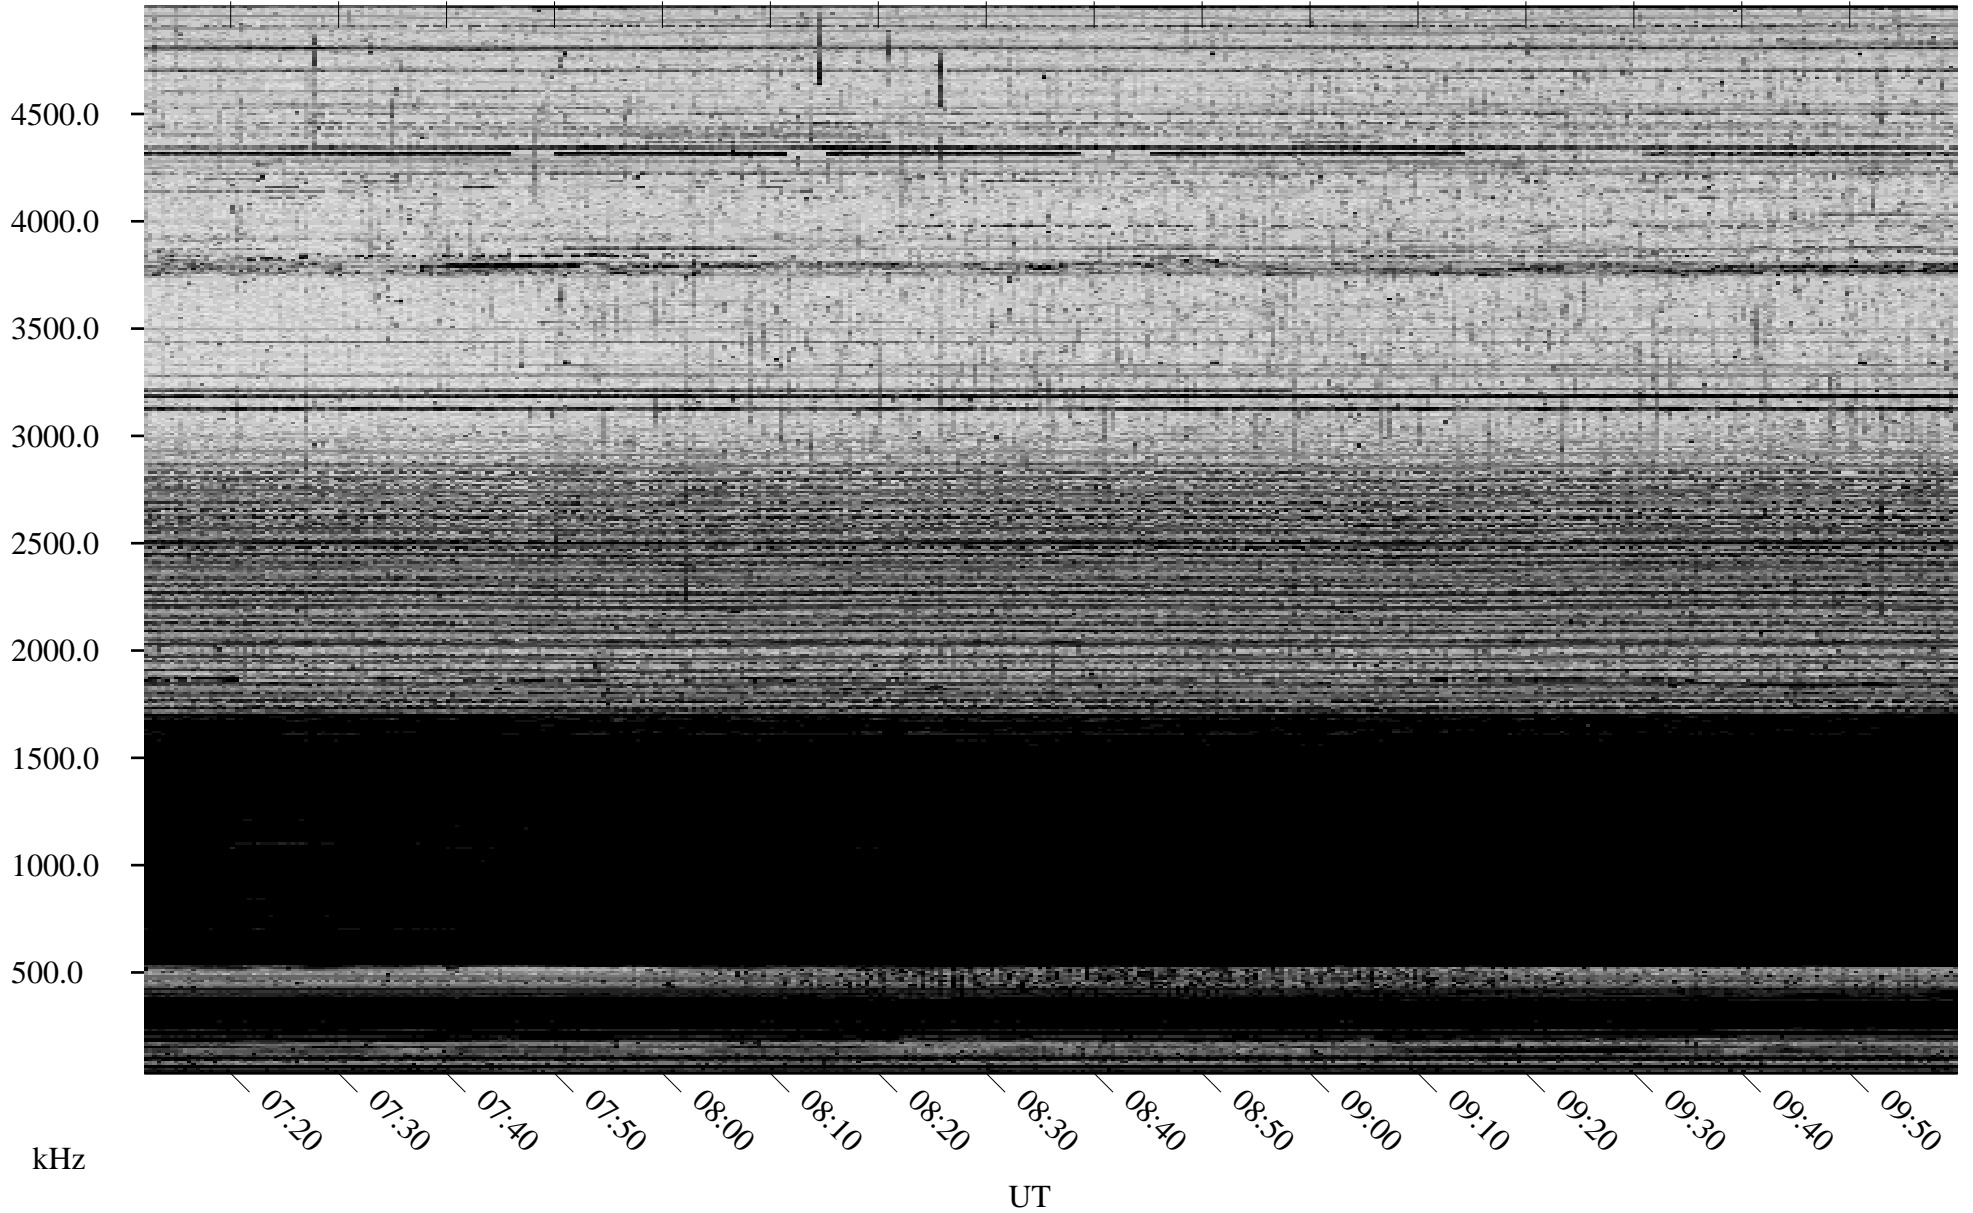

10/30/2005 Churchill, Manitoba

Linear Scale Black = 161 White = 15

ch05303l.r01m max_12

Page 1

10/30/2005 Churchill, Manitoba

Linear Scale Black = 161 White = 15

ch053031.r01m max_12

Page 2

10/31/2005 Churchill, Manitoba

Linear Scale Black = 161 White = 15

ch05303l.r01m max_12

Page 3

10/31/2005 Churchill, Manitoba

Linear Scale Black = 161 White = 15

ch053031.r01m max_12

Page 4

10/31/2005 Churchill, Manitoba

Linear Scale Black = 161 White = 15

ch053031.r01m max_12

Page 5

10/31/2005 Churchill, Manitoba

Linear Scale Black = 161 White = 15

ch05303l.r01m max_12

Page 6

10/31/2005 Churchill, Manitoba

Linear Scale Black = 161 White = 15

ch05303l.r01m max_12

Page 7

10/31/2005 Churchill, Manitoba

Linear Scale Black = 161 White = 15

ch05303l.r01m max_12