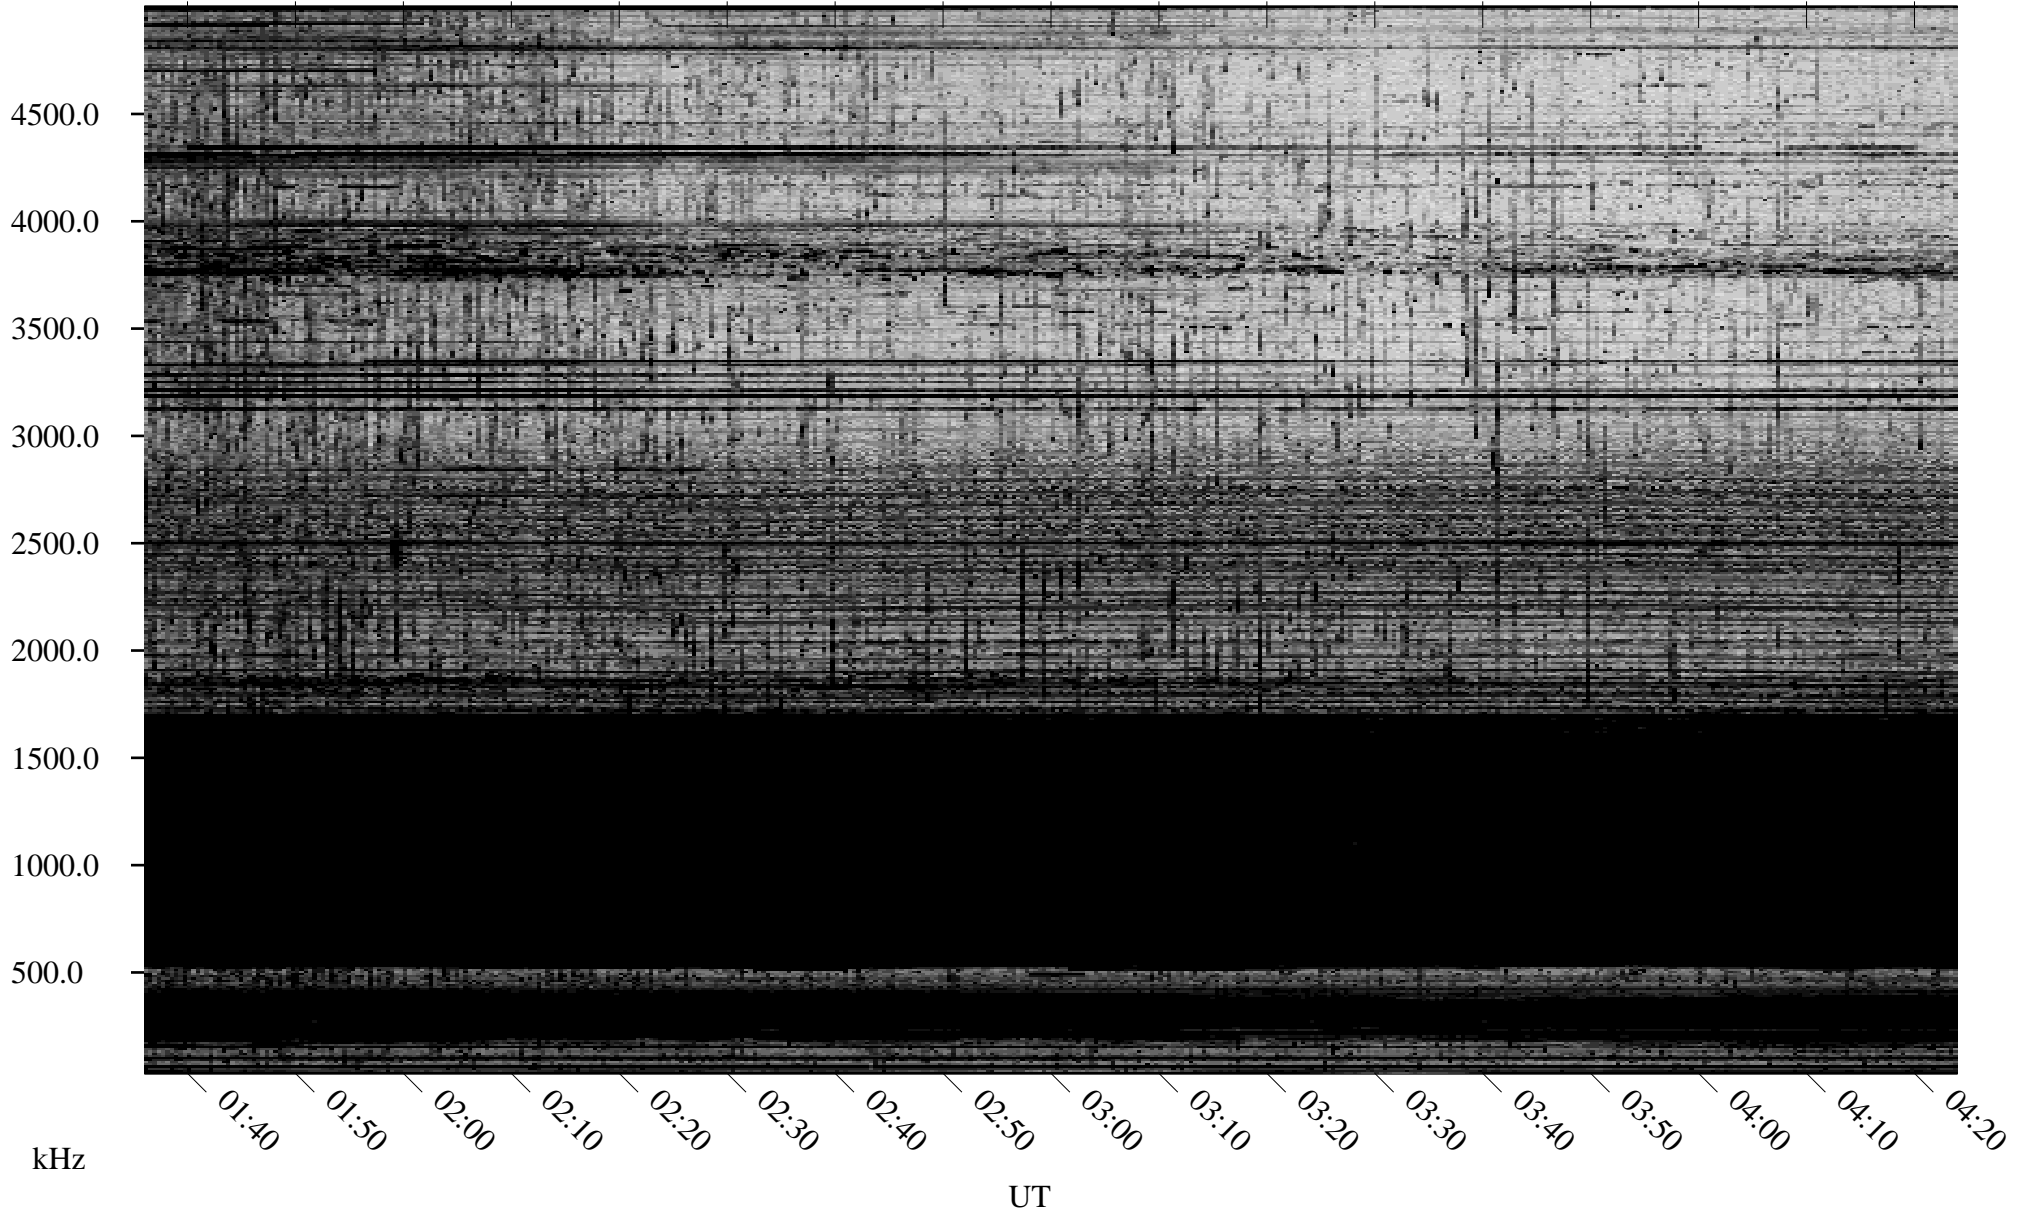

# 10/31/2005 Churchill, Manitoba

Linear Scale    Black = 161    White = 15

ch05304l.r00m max\_12

Page 1

# 10/31/2005 Churchill, Manitoba

Linear Scale    Black = 161    White = 15

ch05304l.r00m max\_12

Page 2

# 11/01/2005 Churchill, Manitoba

Linear Scale    Black = 161    White = 15

ch05304l.r00m max\_12

Page 3

# 11/01/2005 Churchill, Manitoba

Linear Scale    Black = 161    White = 15

ch05304l.r00m max\_12

Page 4