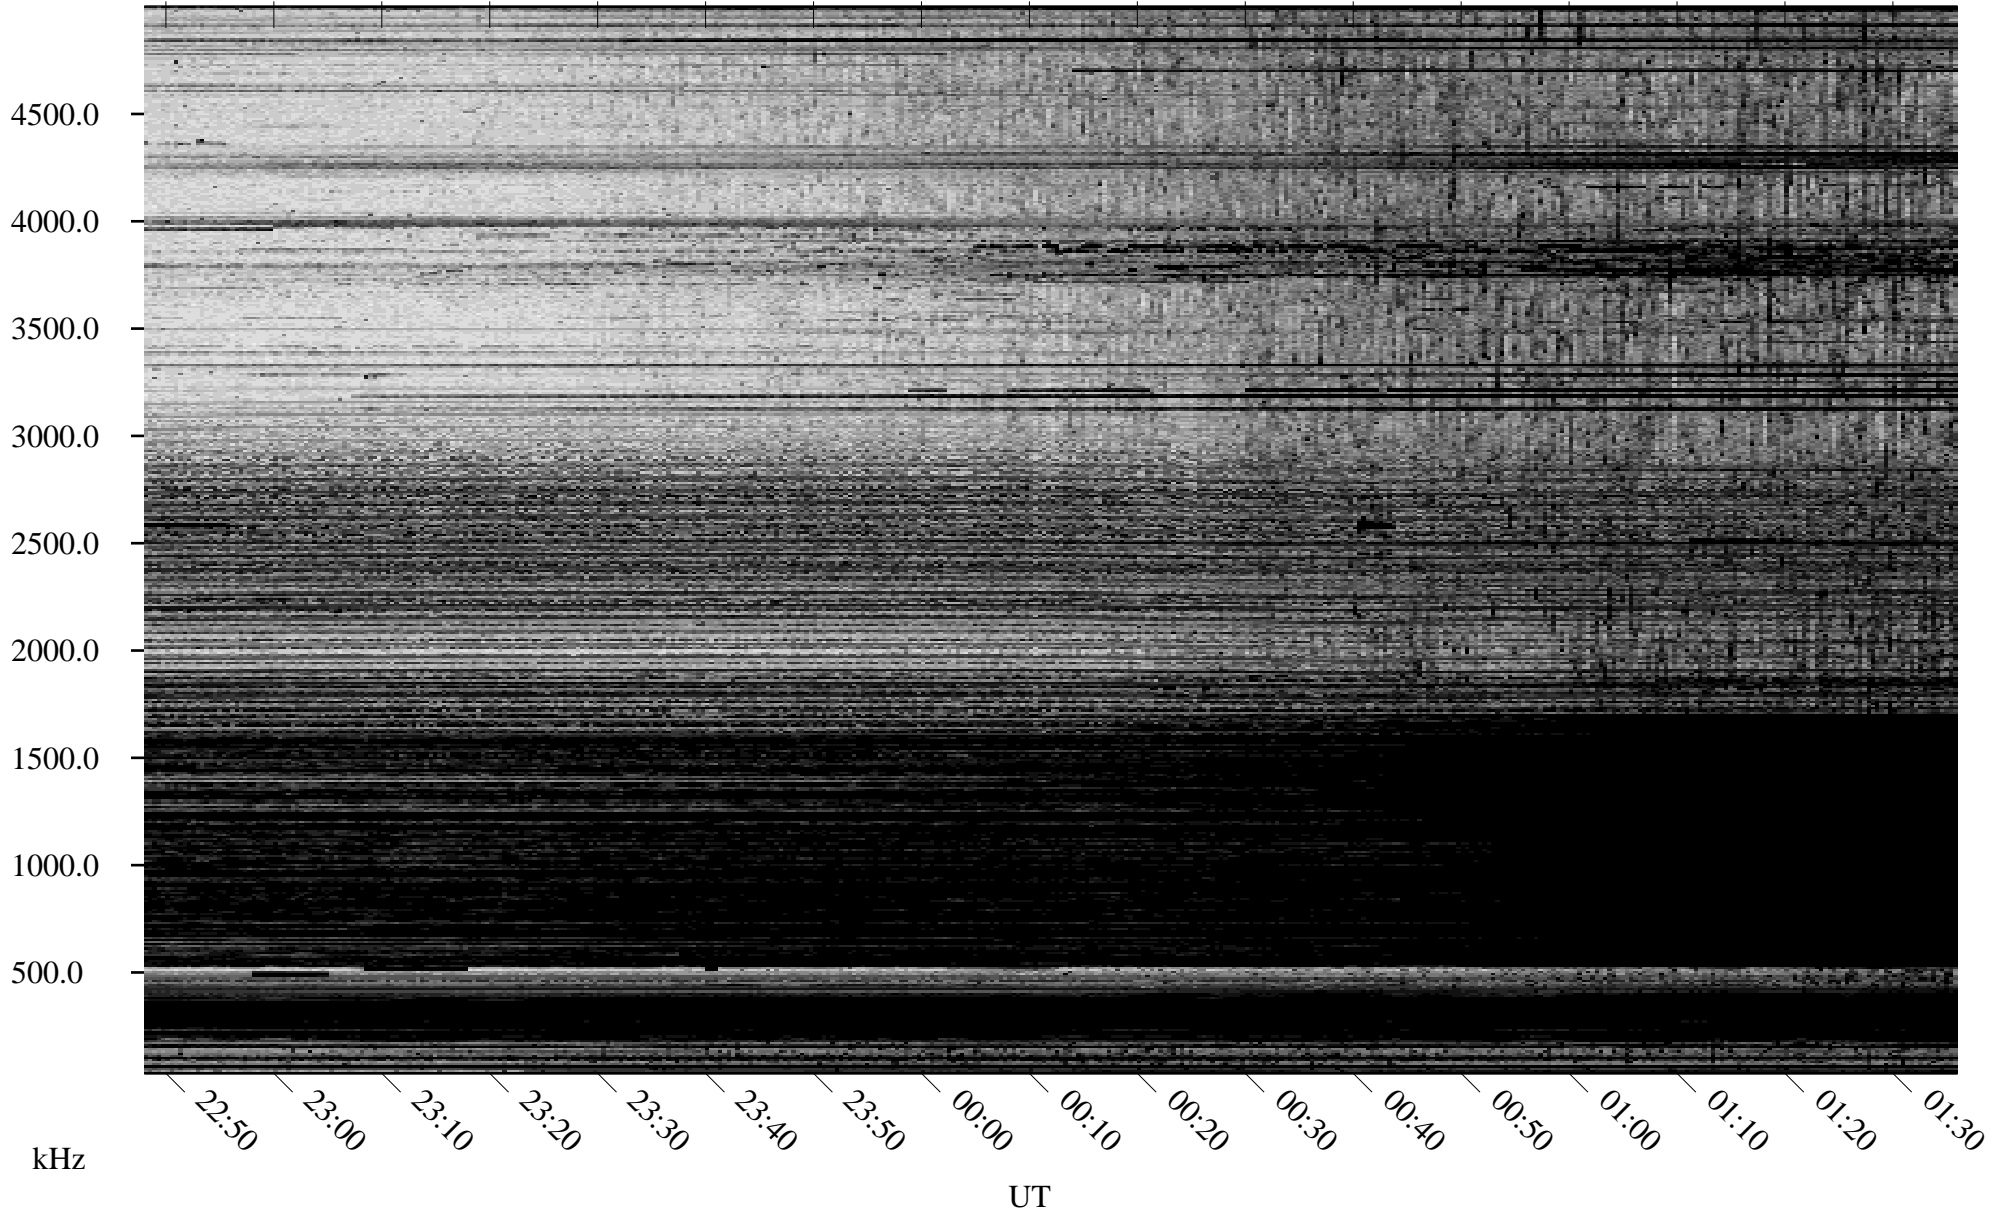

# 10/31/2005 Churchill, Manitoba

Linear Scale    Black = 161    White = 15

ch05304l.r00m max\_12

Page 1

# 10/31/2005 Churchill, Manitoba

Linear Scale    Black = 161    White = 15

ch05304l.r00m max\_12

Page 2

# 11/01/2005 Churchill, Manitoba

Linear Scale    Black = 161    White = 15

ch05304l.r00m max\_12

Page 3

# 11/01/2005 Churchill, Manitoba

Linear Scale    Black = 161    White = 15

ch05304l.r00m max\_12

Page 4