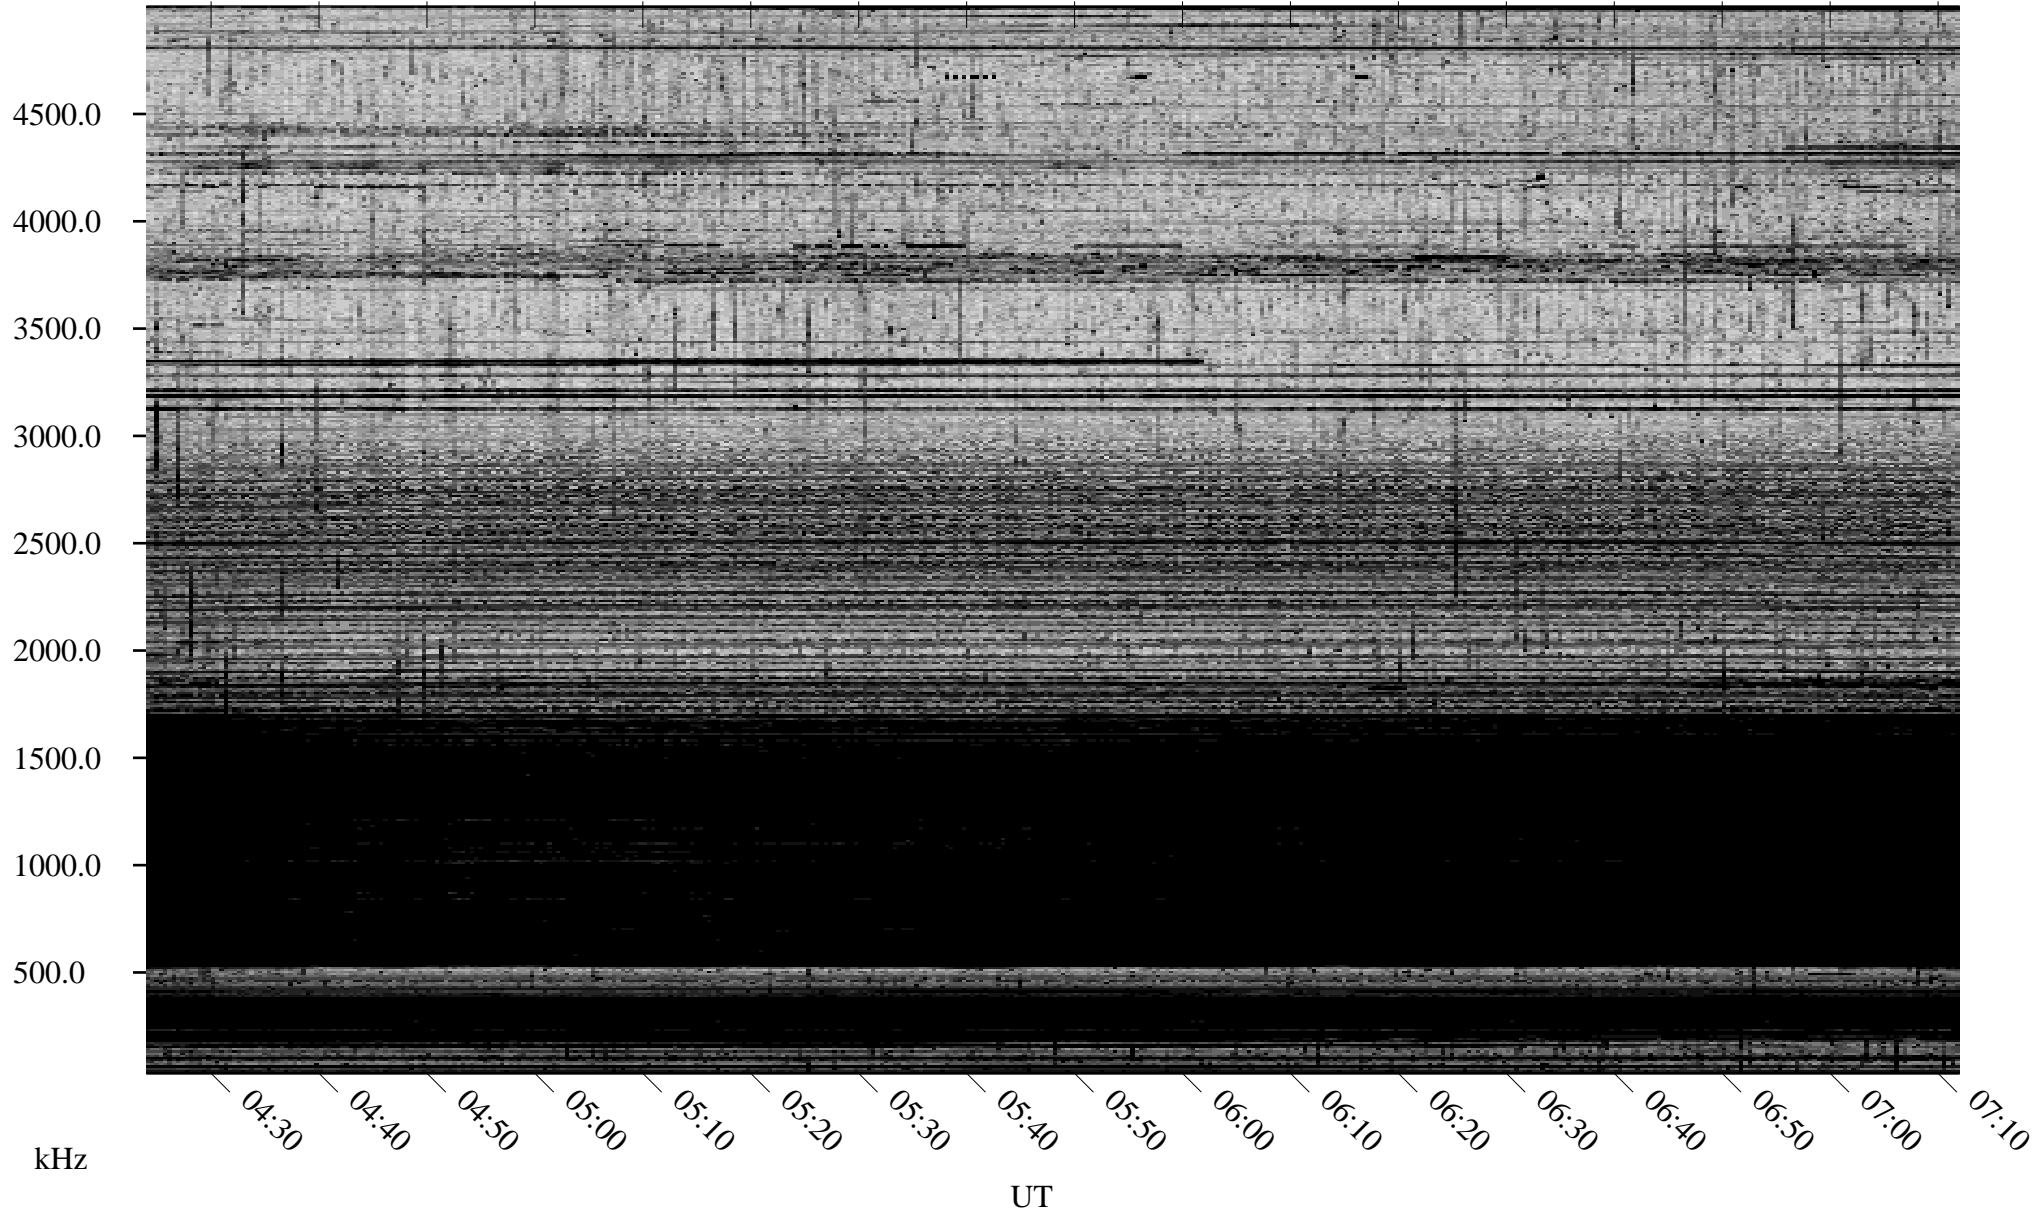

# 10/31/2005 Churchill, Manitoba

Linear Scale    Black = 161    White = 15

ch05304l.r00m max\_12

Page 1

# 10/31/2005 Churchill, Manitoba

Linear Scale    Black = 161    White = 15

ch05304l.r00m max\_12

Page 2

# 11/01/2005 Churchill, Manitoba

Linear Scale    Black = 161    White = 15

ch05304l.r00m max\_12

Page 3

# 11/01/2005 Churchill, Manitoba

Linear Scale    Black = 161    White = 15

ch05304l.r00m max\_12

Page 4