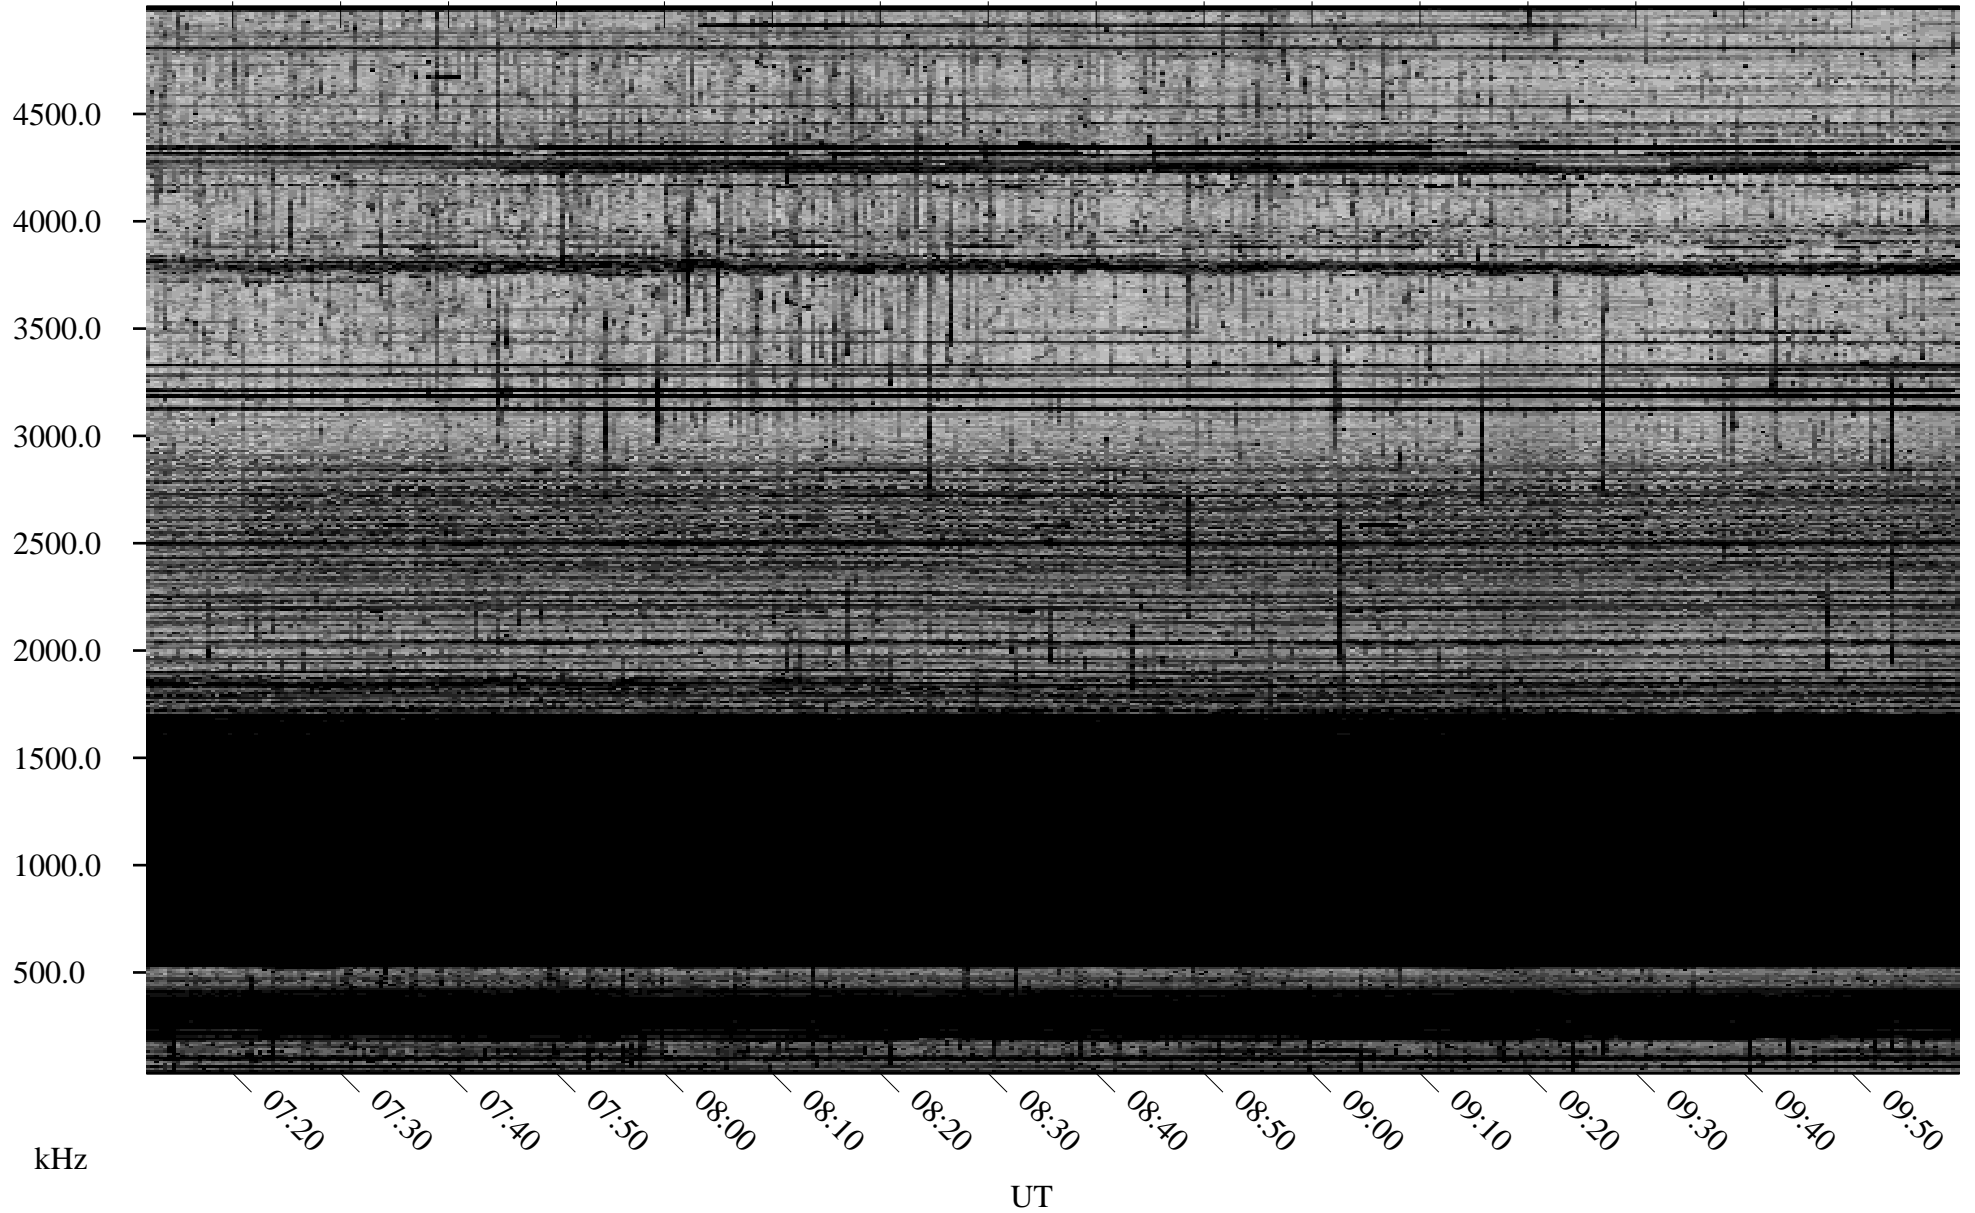

# 10/31/2005 Churchill, Manitoba

Linear Scale    Black = 161    White = 15

ch05304l.r00m max\_12

Page 1

# 11/01/2005 Churchill, Manitoba

Linear Scale    Black = 161    White = 15

ch05304l.r00m max\_12

Page 4

# 11/01/2005 Churchill, Manitoba

Linear Scale    Black = 161    White = 15

ch05304l.r00m max\_12

Page 5

# 11/01/2005 Churchill, Manitoba

Linear Scale    Black = 161    White = 15

ch05304l.r00m max\_12

Page 6