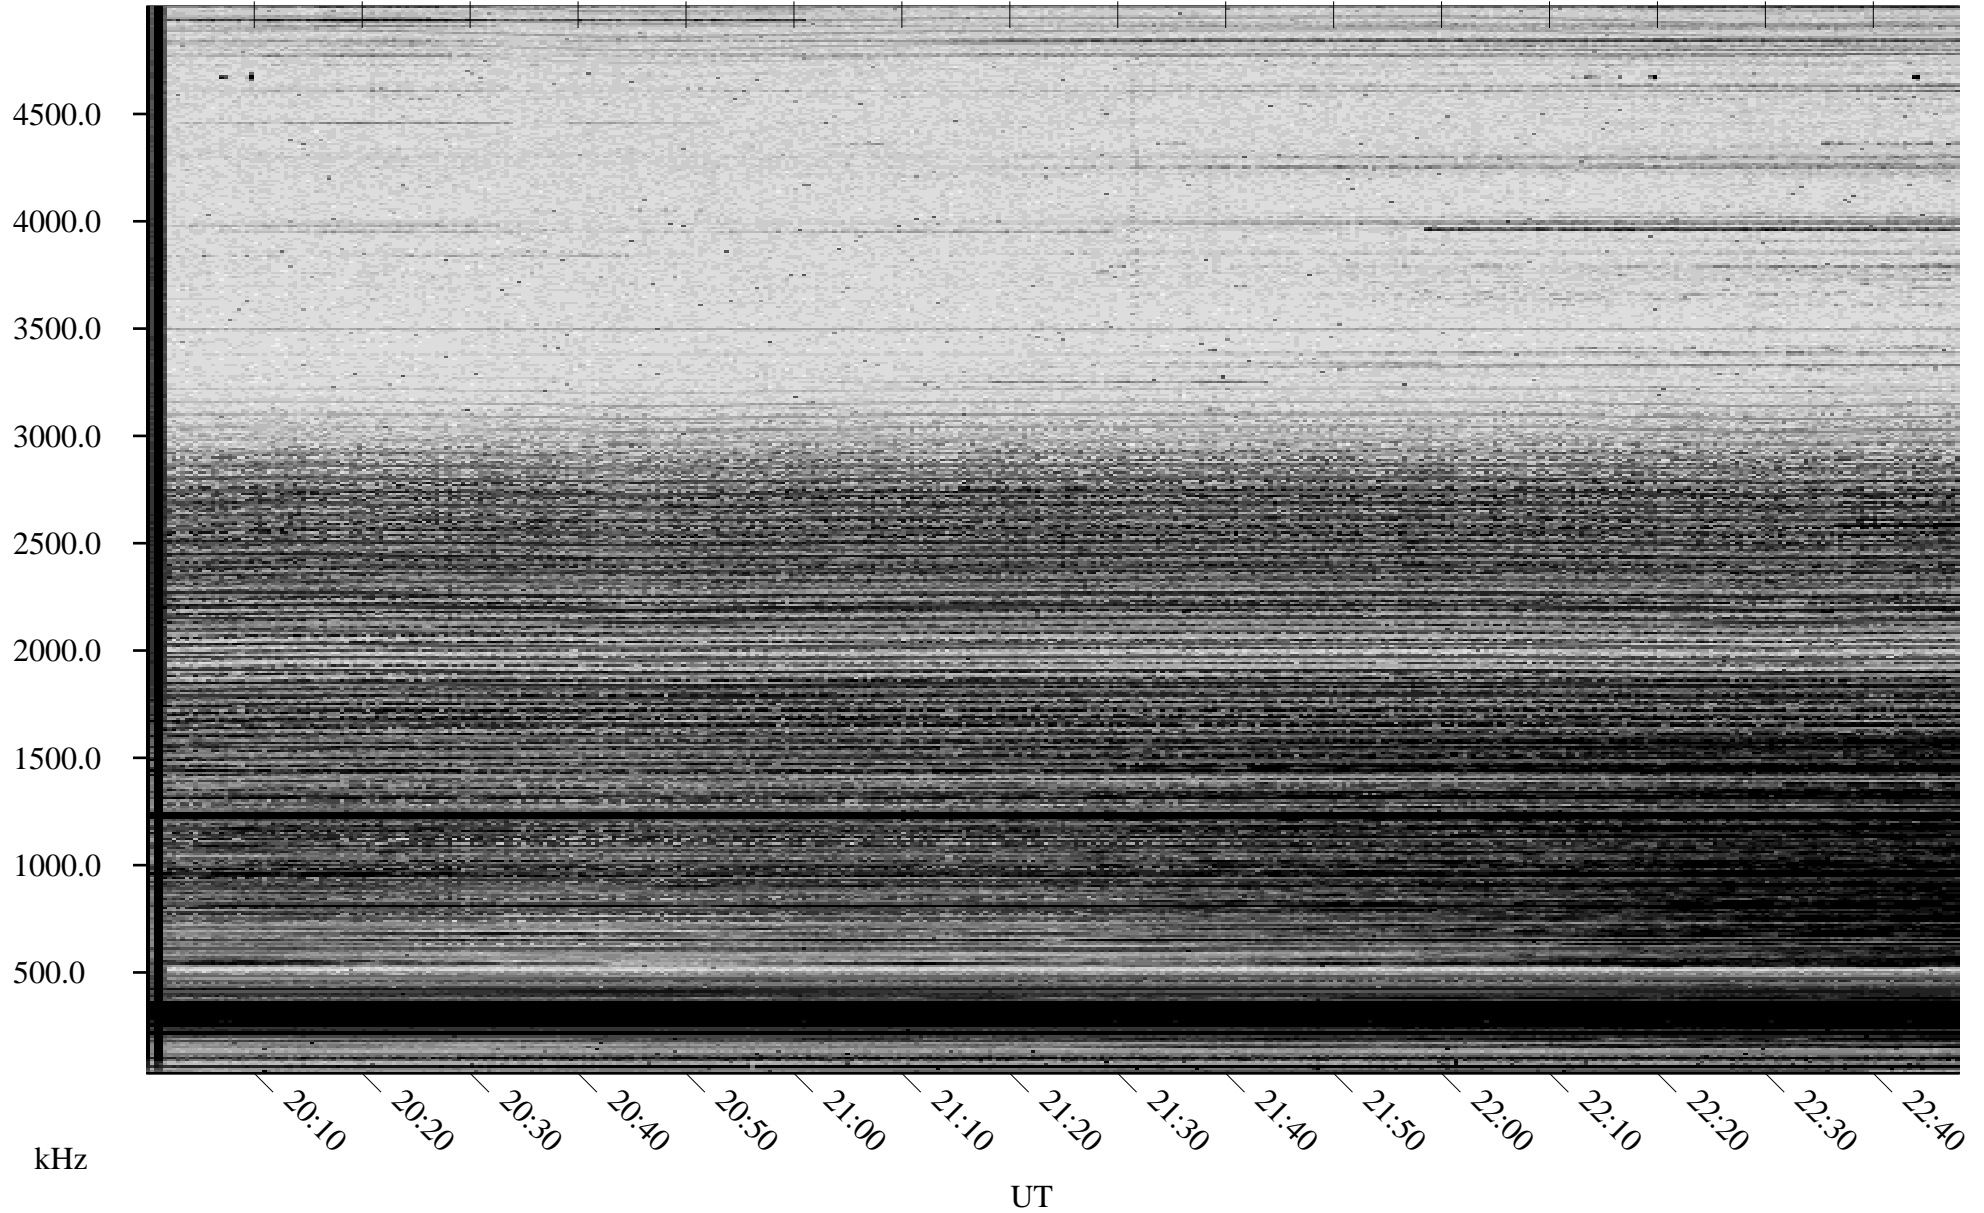

# 10/31/2005 Churchill, Manitoba

Linear Scale    Black = 161    White = 15

ch05304l.r00m max\_12

Page 1

# 10/31/2005 Churchill, Manitoba

Linear Scale    Black = 161    White = 15

ch05304l.r00m max\_12

Page 2

# 11/01/2005 Churchill, Manitoba

Linear Scale    Black = 161    White = 15

ch05304l.r00m max\_12

Page 3

# 11/01/2005 Churchill, Manitoba

Linear Scale    Black = 161    White = 15

ch05304l.r00m max\_12

Page 4