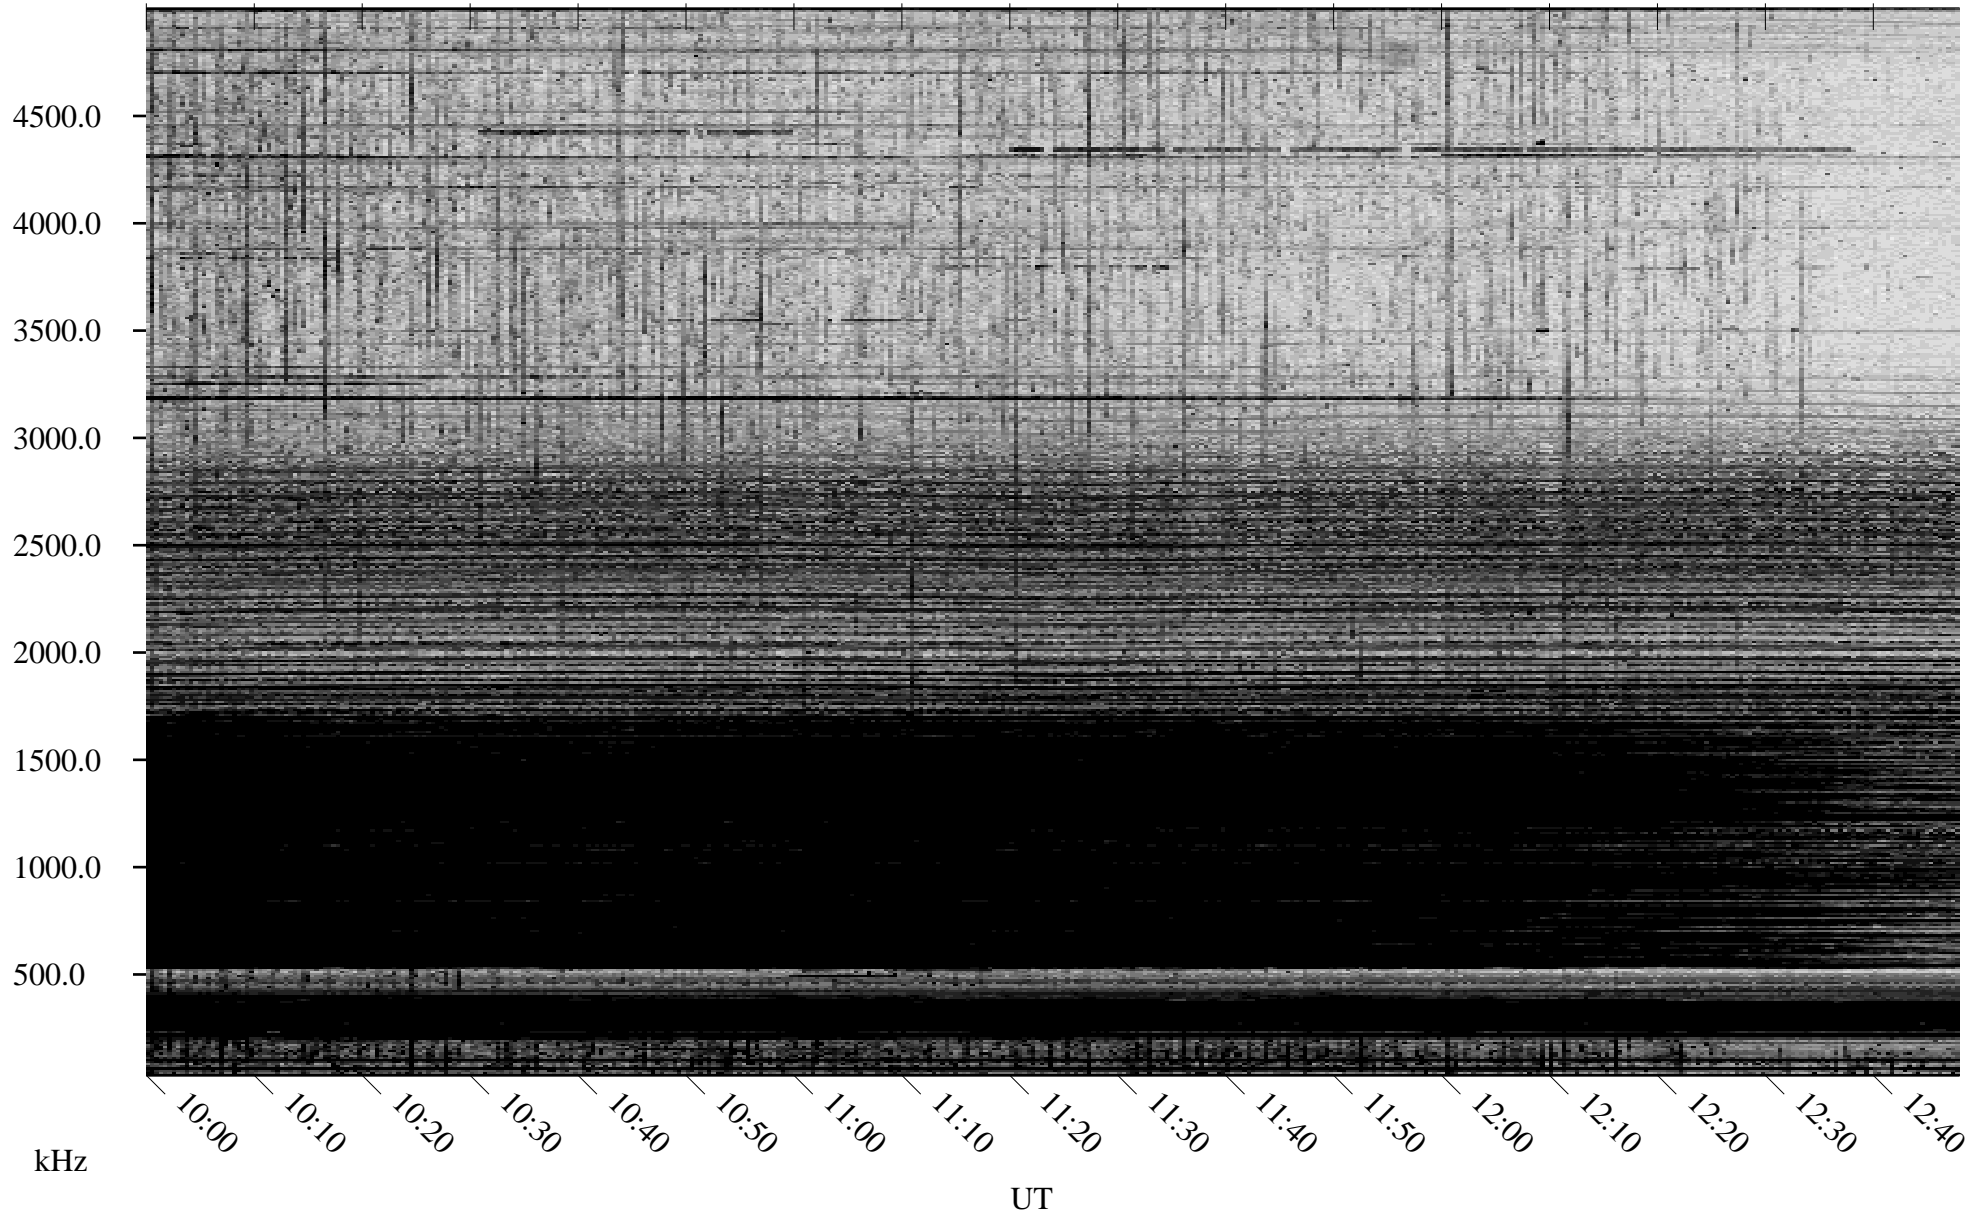

11/01/2005 Churchill, Manitoba

Linear Scale Black = 161 White = 15

ch053051.r00m max_12

Page 1

11/01/2005 Churchill, Manitoba

Linear Scale Black = 161 White = 15

ch053051.r00m max_12

Page 2

11/02/2005 Churchill, Manitoba

Linear Scale Black = 161 White = 15

ch053051.r00m max_12

Page 3

11/02/2005 Churchill, Manitoba

Linear Scale Black = 161 White = 15

ch053051.r00m max_12

Page 4

11/02/2005 Churchill, Manitoba

Linear Scale Black = 161 White = 15

ch053051.r00m max_12

Page 5

11/02/2005 Churchill, Manitoba

Linear Scale Black = 161 White = 15

ch053051.r00m max_12

Page 6

11/02/2005 Churchill, Manitoba

Linear Scale Black = 161 White = 15

ch053051.r00m max_12

Page 7

11/02/2005 Churchill, Manitoba

Linear Scale Black = 161 White = 15

ch053051.r00m max_12