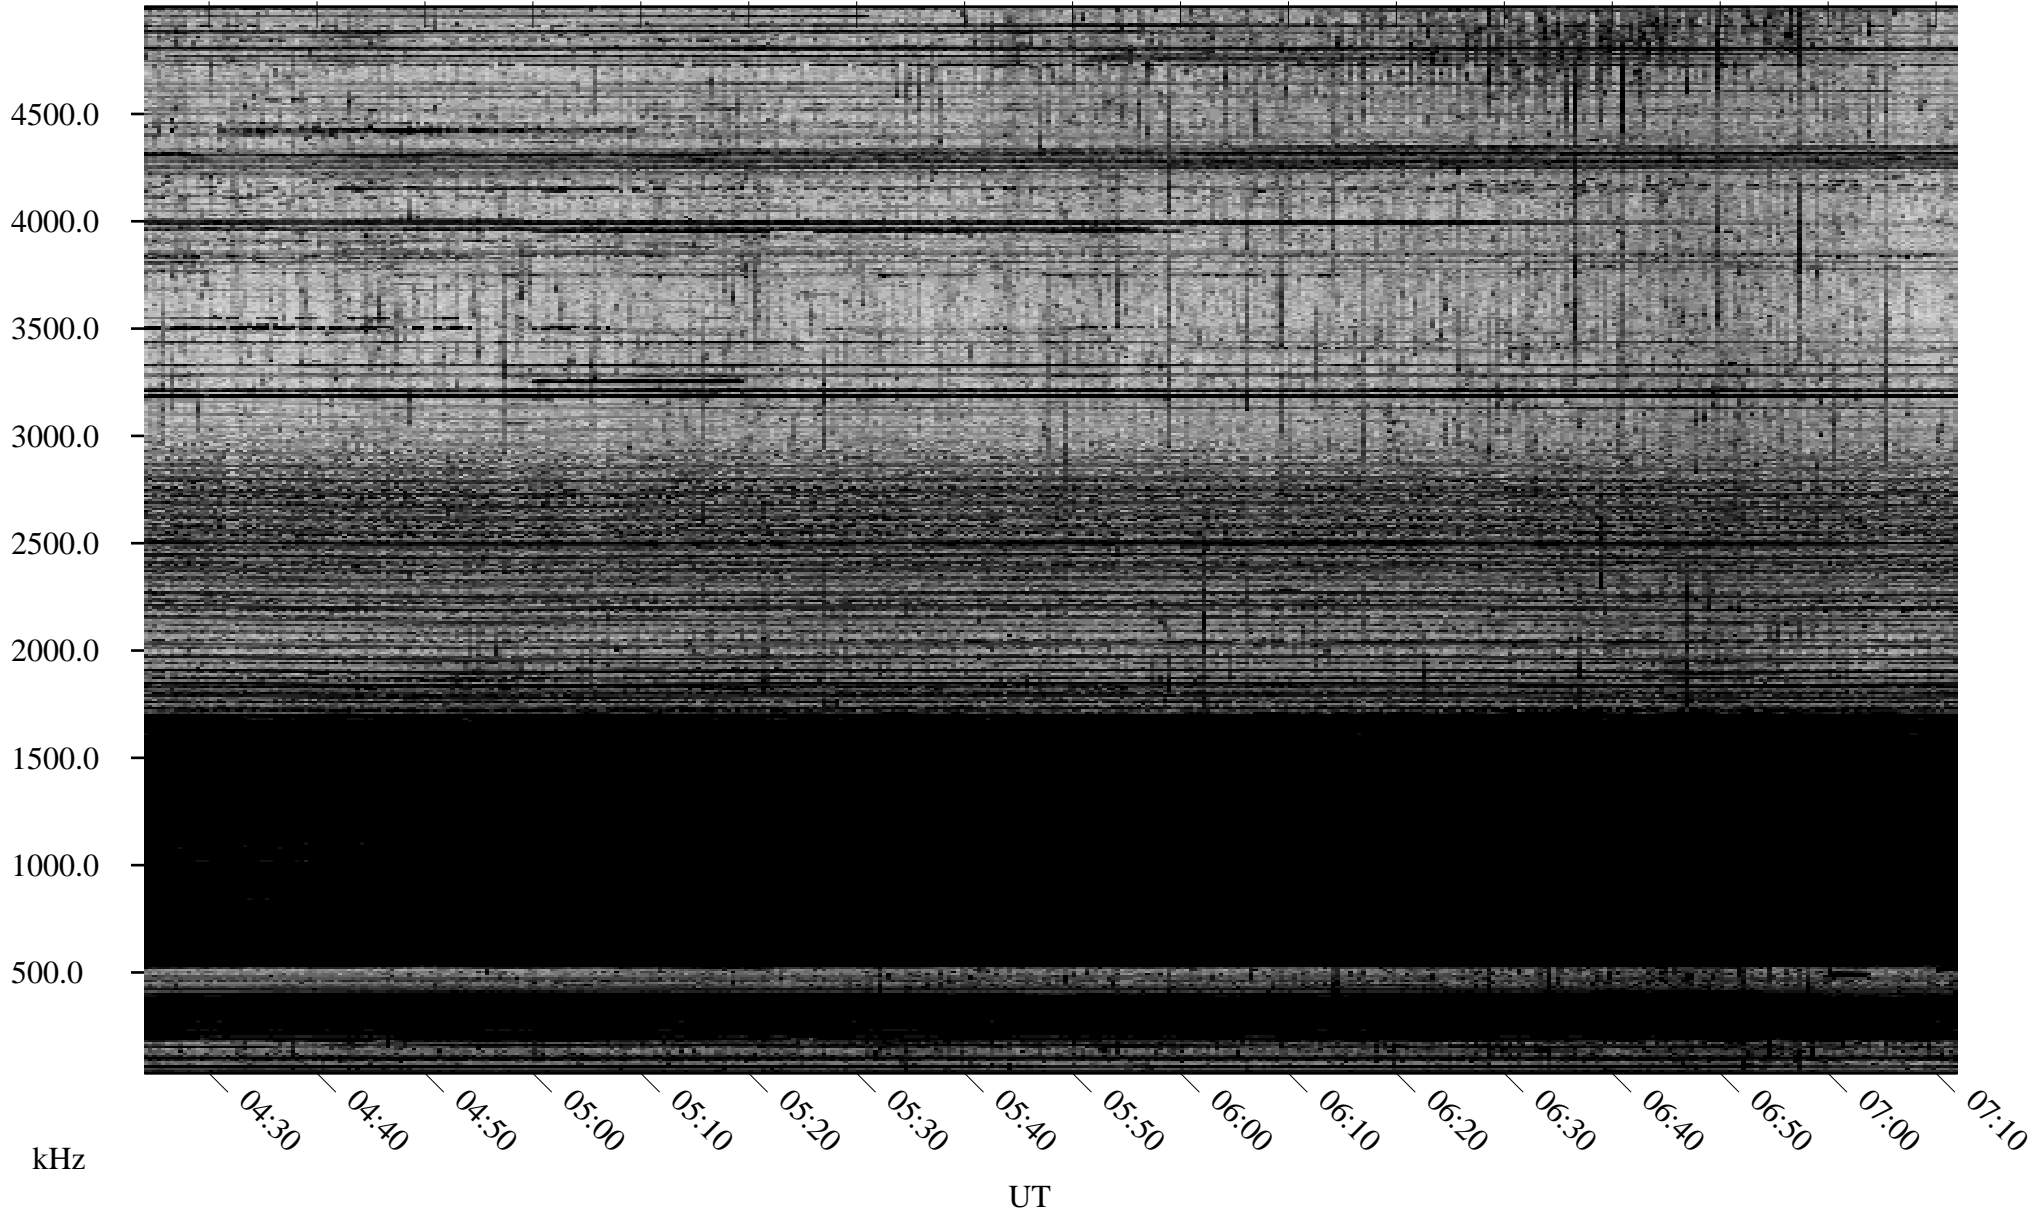

11/01/2005 Churchill, Manitoba

Linear Scale Black = 161 White = 15

ch053051.r00m max_12

Page 1

11/01/2005 Churchill, Manitoba

Linear Scale Black = 161 White = 15

ch053051.r00m max_12

Page 2

11/02/2005 Churchill, Manitoba

Linear Scale Black = 161 White = 15

ch053051.r00m max_12

Page 3

11/02/2005 Churchill, Manitoba

Linear Scale Black = 161 White = 15

ch053051.r00m max_12

Page 4

11/02/2005 Churchill, Manitoba

Linear Scale Black = 161 White = 15

ch053051.r00m max_12

Page 5

11/02/2005 Churchill, Manitoba

Linear Scale Black = 161 White = 15

ch053051.r00m max_12

Page 6

11/02/2005 Churchill, Manitoba

Linear Scale Black = 161 White = 15

ch053051.r00m max_12

Page 7

11/02/2005 Churchill, Manitoba

Linear Scale Black = 161 White = 15

ch053051.r00m max_12