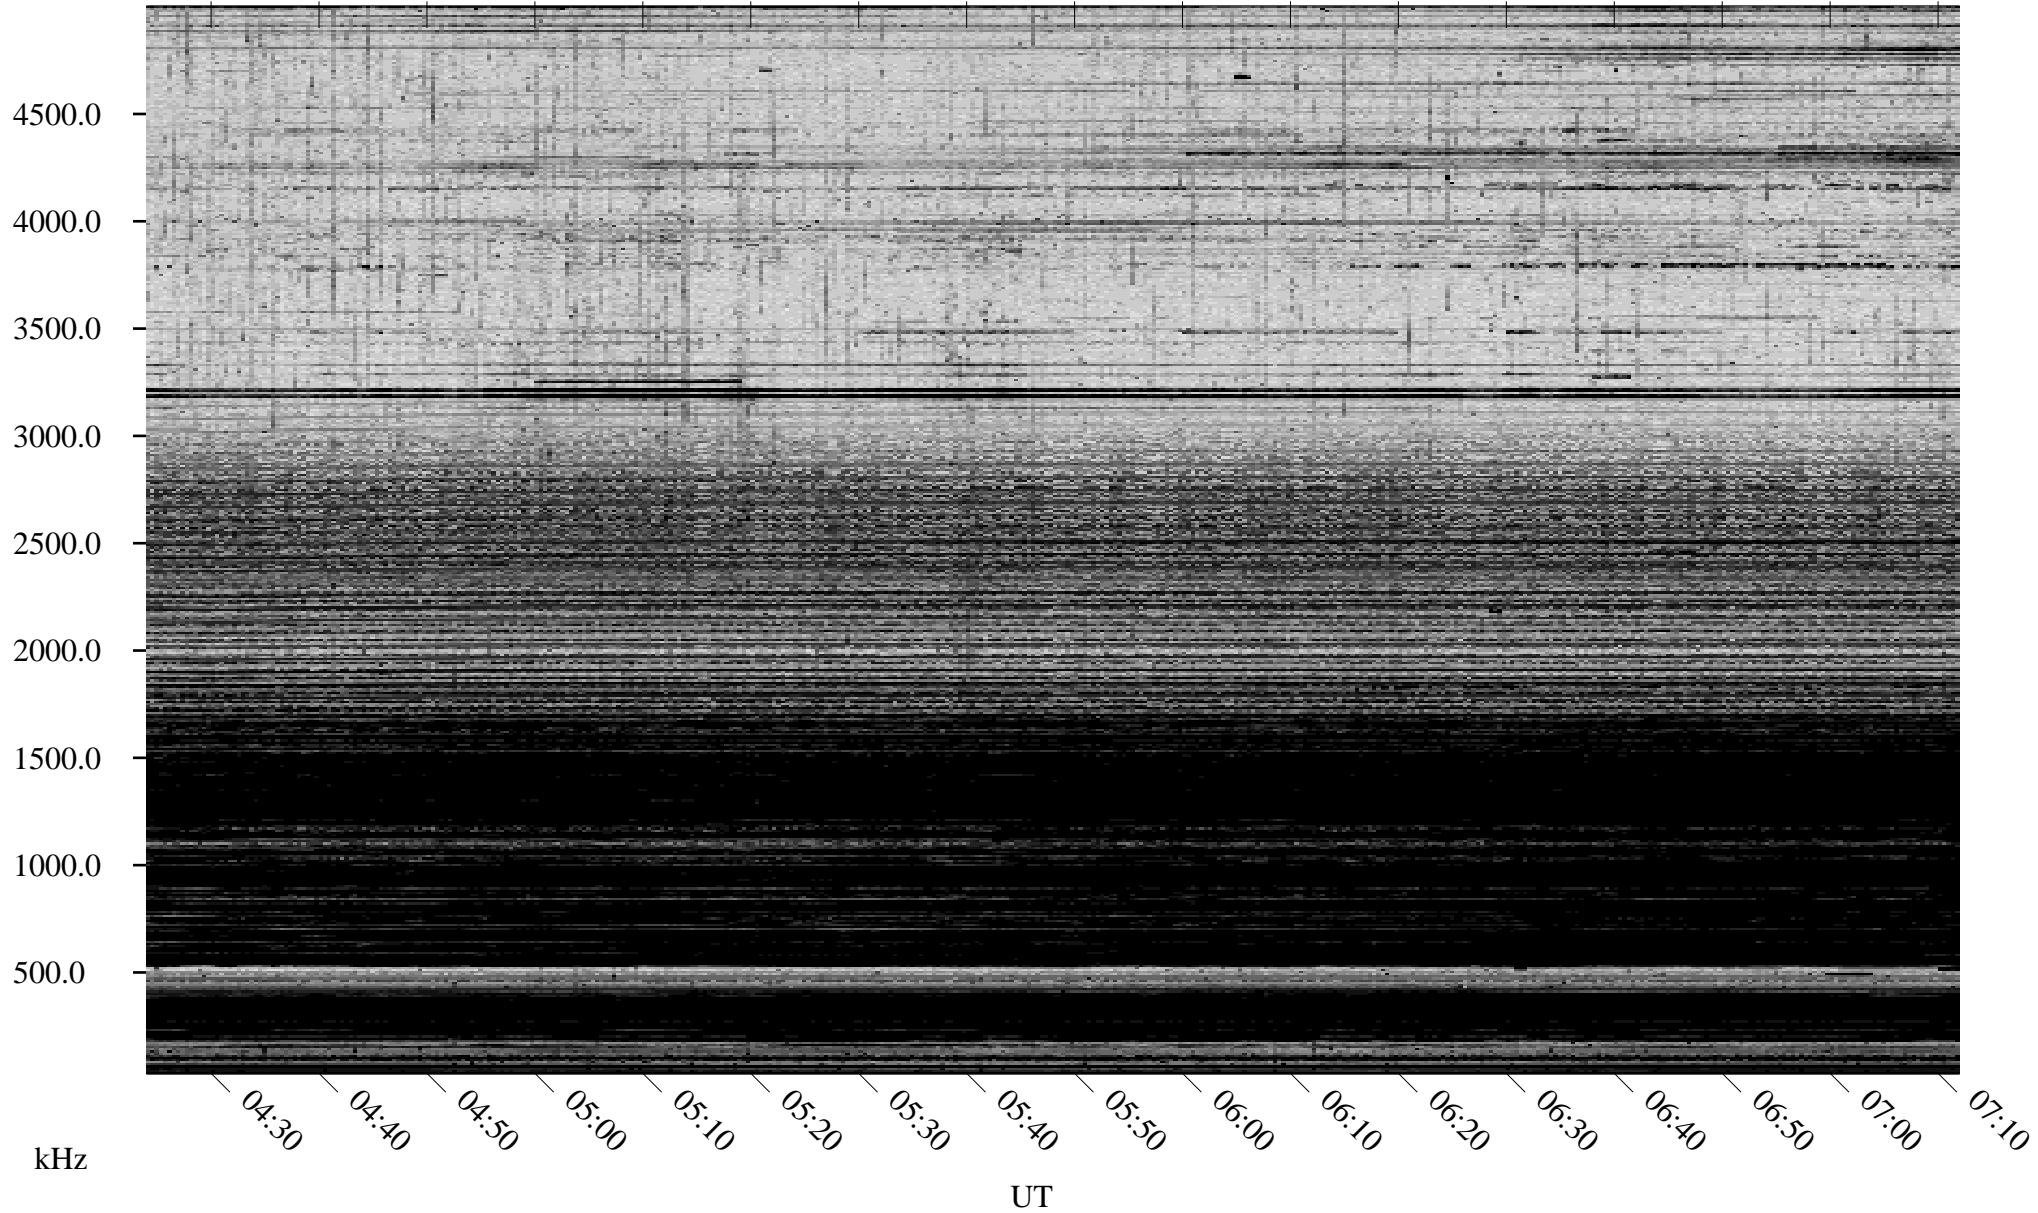

11/02/2005 Churchill, Manitoba

Linear Scale Black = 161 White = 15

ch05306l.r00m max_12

Page 1

11/02/2005 Churchill, Manitoba

Linear Scale Black = 161 White = 15

ch05306l.r00m max_12

Page 2

11/03/2005 Churchill, Manitoba

Linear Scale Black = 161 White = 15

ch05306l.r00m max_12

Page 3

11/03/2005 Churchill, Manitoba

Linear Scale Black = 161 White = 15

ch05306l.r00m max_12

Page 4

11/03/2005 Churchill, Manitoba

Linear Scale Black = 161 White = 15

ch05306l.r00m max_12

11/03/2005 Churchill, Manitoba

Linear Scale Black = 161 White = 15

ch05306l.r00m max_12

Page 6

11/03/2005 Churchill, Manitoba

Linear Scale Black = 161 White = 15

ch05306l.r00m max_12

Page 7

11/03/2005 Churchill, Manitoba

Linear Scale Black = 161 White = 15

ch05306l.r00m max_12