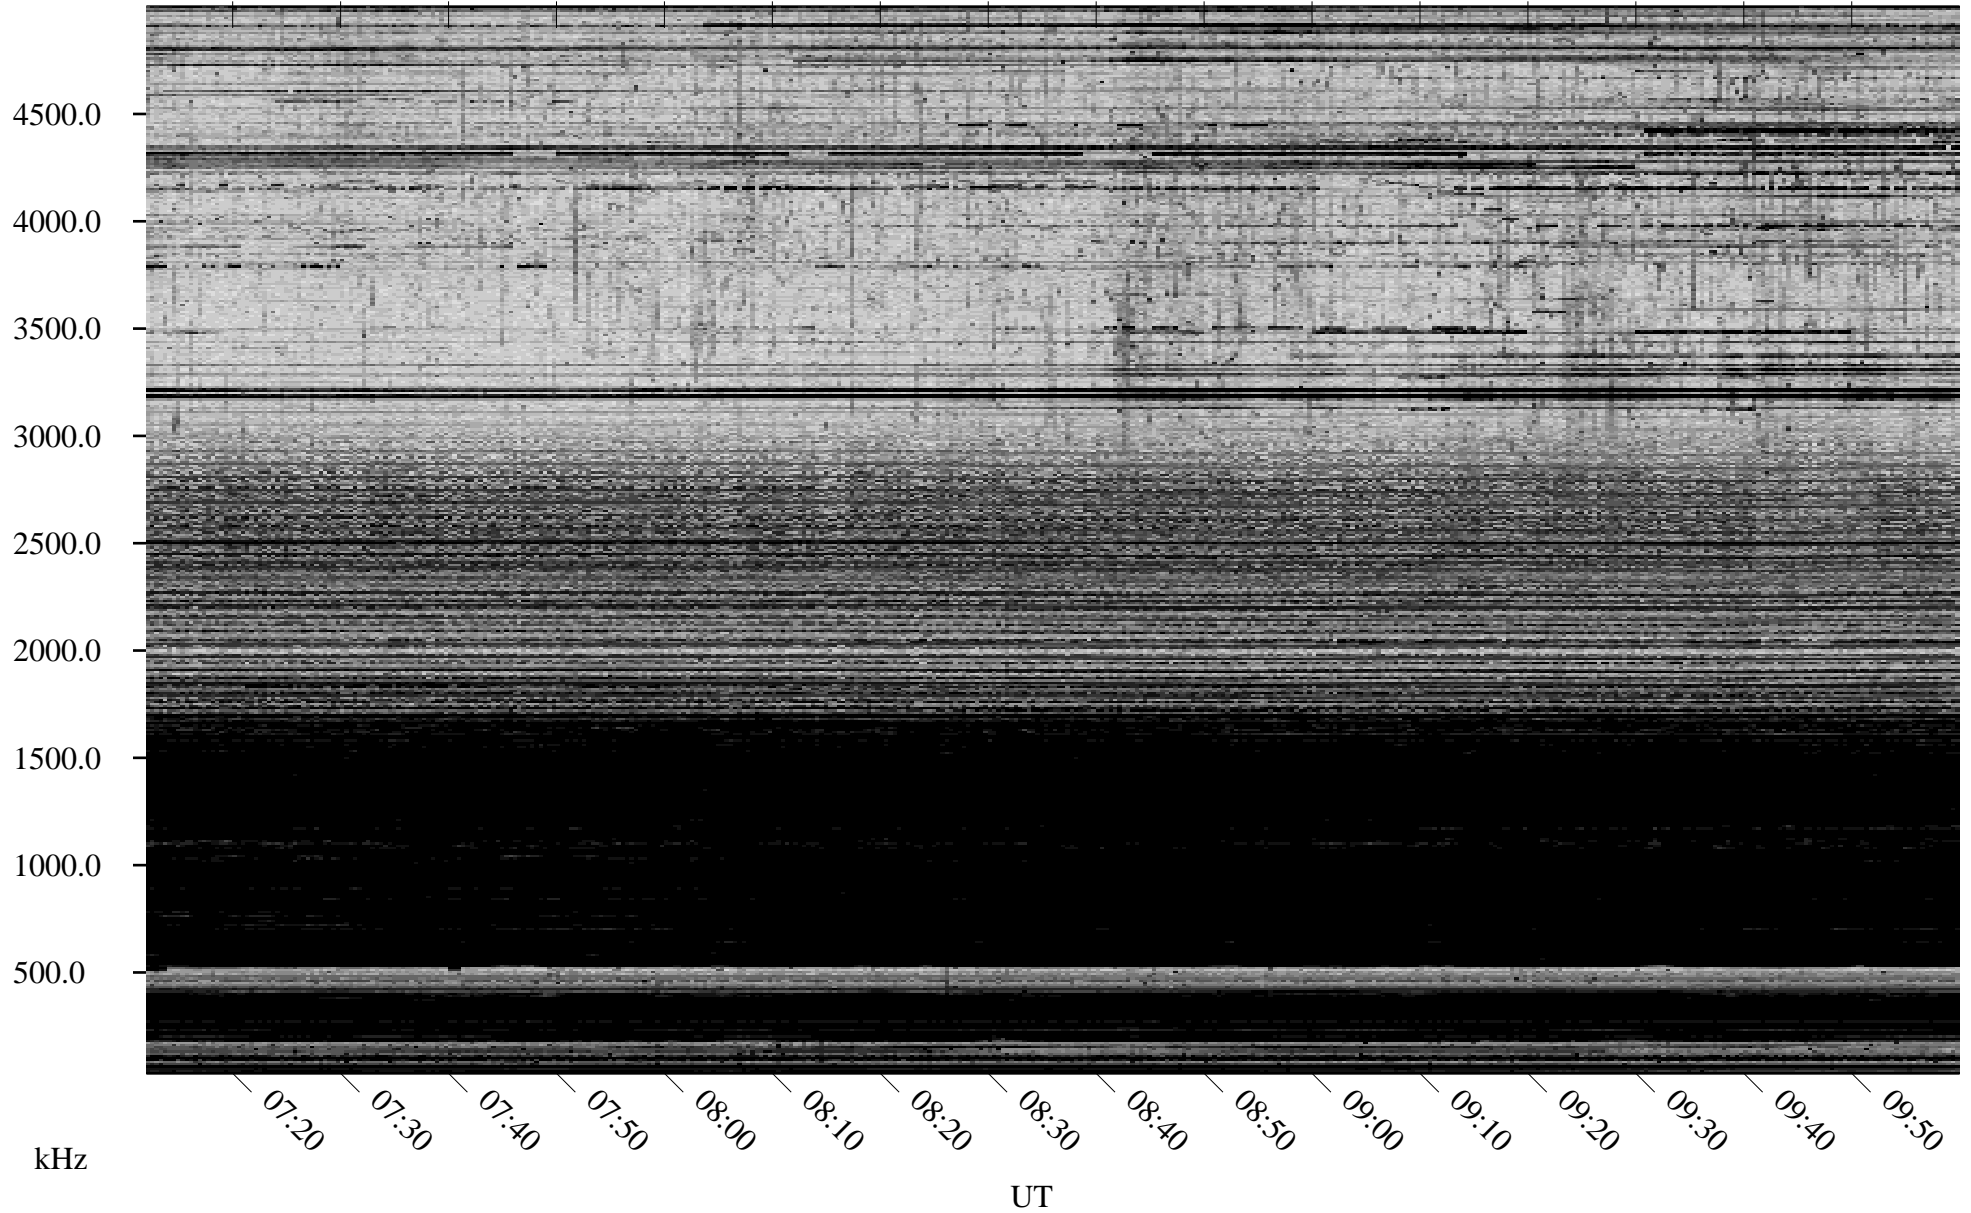

11/02/2005 Churchill, Manitoba

Linear Scale Black = 161 White = 15

ch05306l.r00m max_12

Page 1

11/02/2005 Churchill, Manitoba

Linear Scale Black = 161 White = 15

ch05306l.r00m max_12

Page 2

11/03/2005 Churchill, Manitoba

Linear Scale Black = 161 White = 15

ch05306l.r00m max_12

Page 3

11/03/2005 Churchill, Manitoba

Linear Scale Black = 161 White = 15

ch05306l.r00m max_12

Page 4

11/03/2005 Churchill, Manitoba

Linear Scale Black = 161 White = 15

ch05306l.r00m max_12

11/03/2005 Churchill, Manitoba

Linear Scale Black = 161 White = 15

ch05306l.r00m max_12

Page 6

11/03/2005 Churchill, Manitoba

Linear Scale Black = 161 White = 15

ch05306l.r00m max_12

Page 7

11/03/2005 Churchill, Manitoba

Linear Scale Black = 161 White = 15

ch05306l.r00m max_12