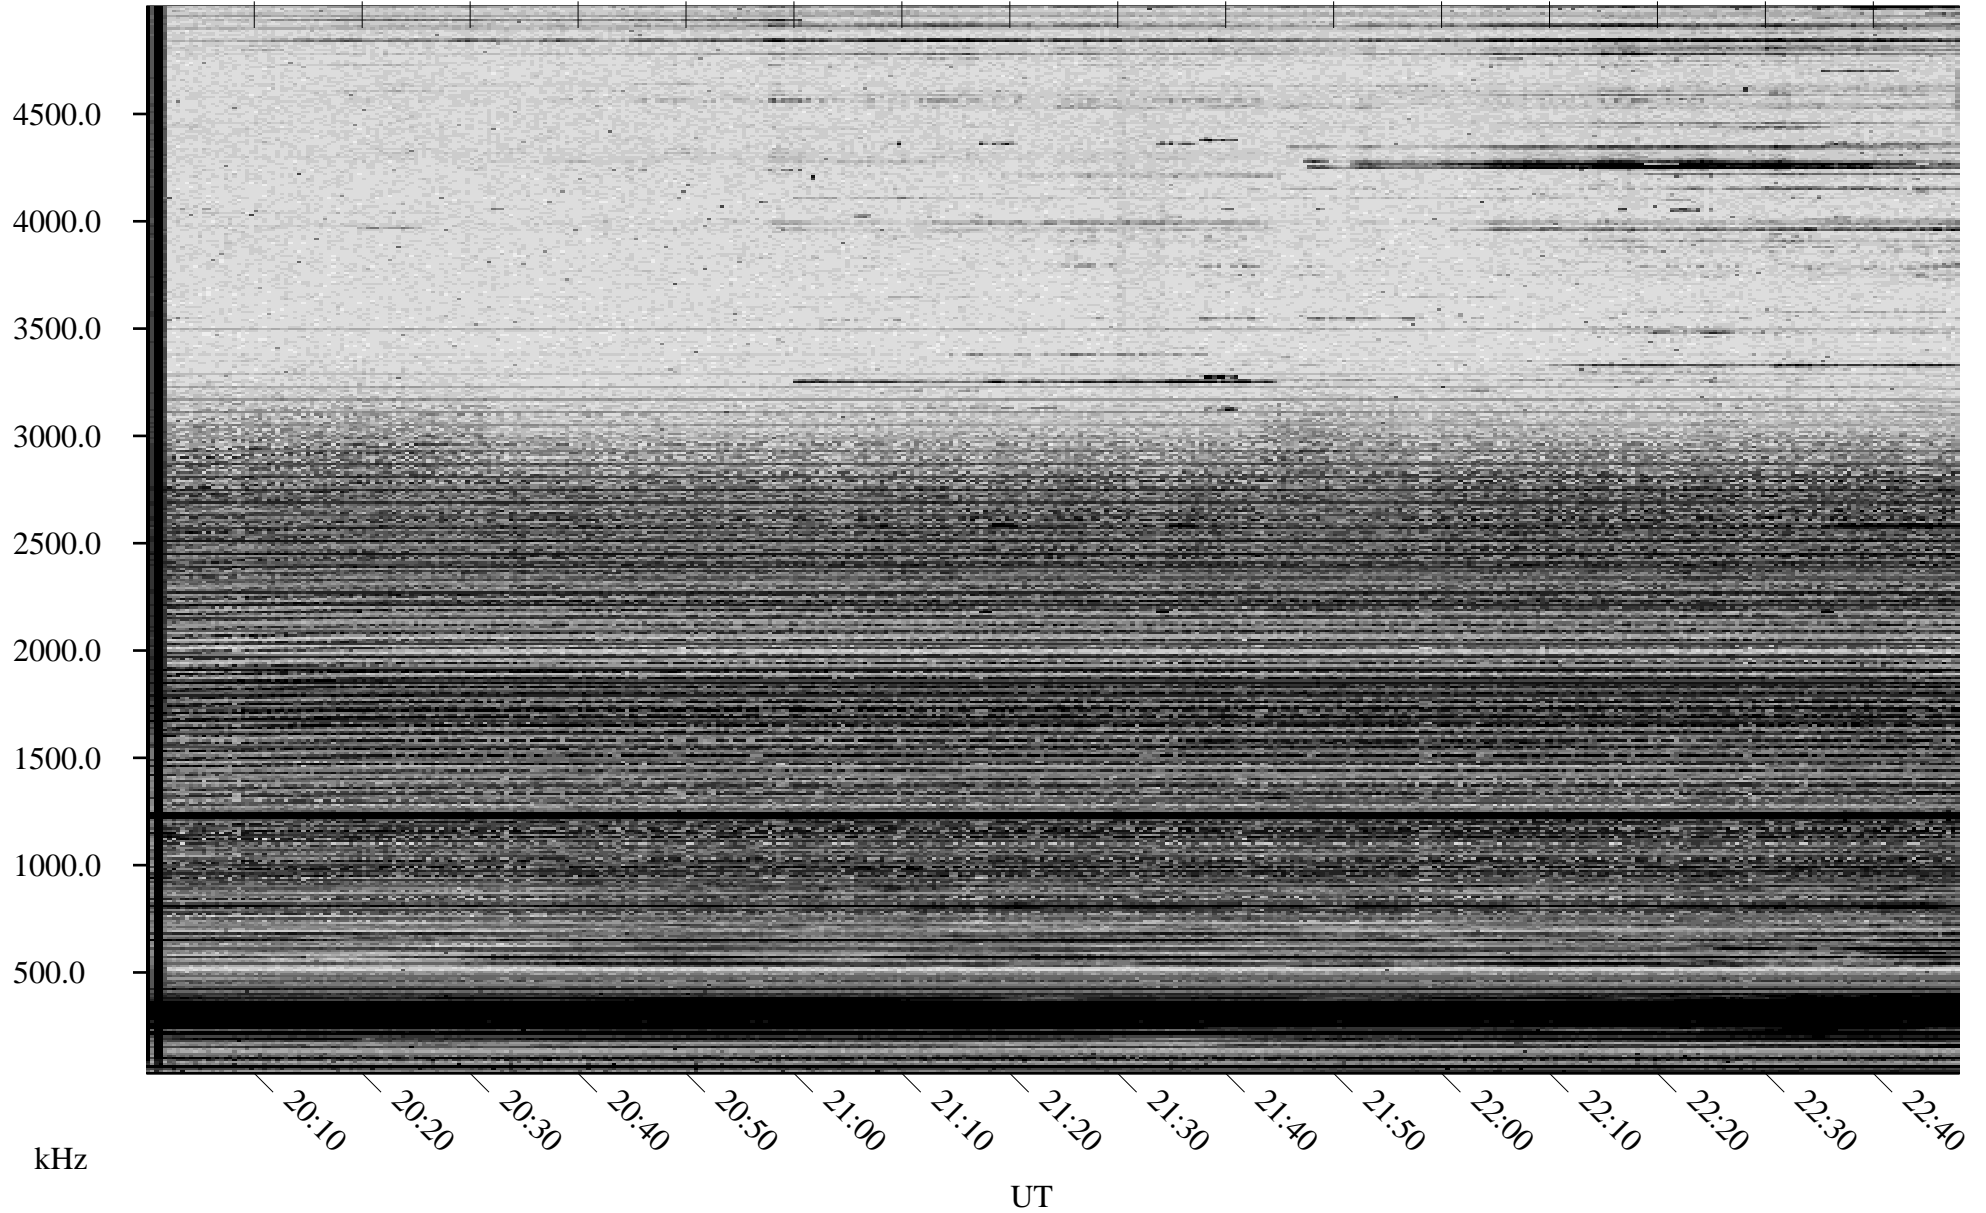

11/02/2005 Churchill, Manitoba

Linear Scale Black = 161 White = 15

ch05306l.r00m max_12

Page 1

11/02/2005 Churchill, Manitoba

Linear Scale Black = 161 White = 15

ch05306l.r00m max_12

Page 2

11/03/2005 Churchill, Manitoba

Linear Scale Black = 161 White = 15

ch05306l.r00m max_12

Page 3

11/03/2005 Churchill, Manitoba

Linear Scale Black = 161 White = 15

ch05306l.r00m max_12

Page 4

11/03/2005 Churchill, Manitoba

Linear Scale Black = 161 White = 15

ch05306l.r00m max_12

11/03/2005 Churchill, Manitoba

Linear Scale Black = 161 White = 15

ch05306l.r00m max_12

Page 6

11/03/2005 Churchill, Manitoba

Linear Scale Black = 161 White = 15

ch05306l.r00m max_12

Page 7

11/03/2005 Churchill, Manitoba

Linear Scale Black = 161 White = 15

ch05306l.r00m max_12