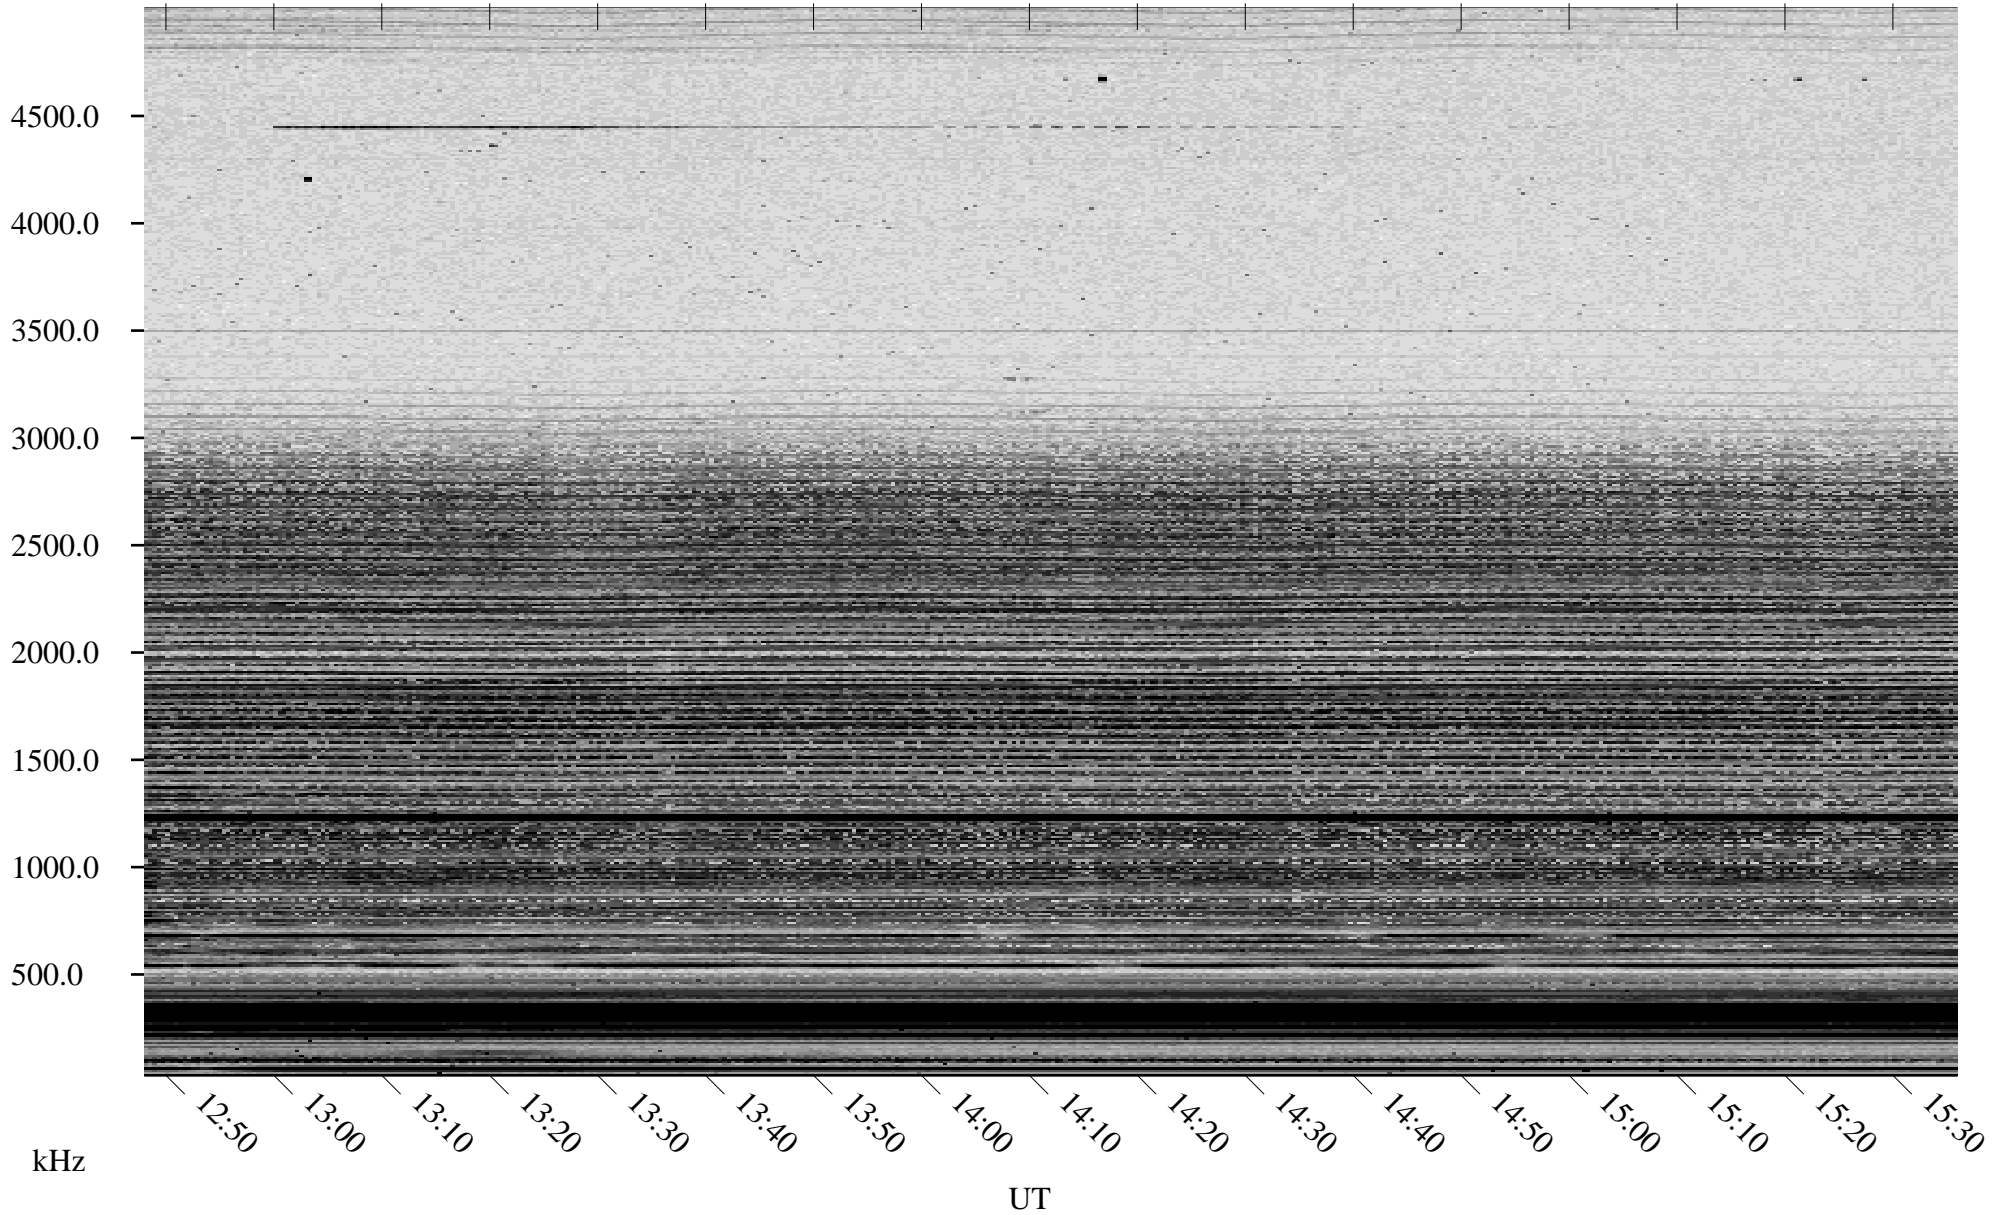

11/02/2005 Churchill, Manitoba

Linear Scale Black = 161 White = 15

ch05306l.r00m max_12

Page 1

11/02/2005 Churchill, Manitoba

Linear Scale Black = 161 White = 15

ch05306l.r00m max_12

Page 2

11/03/2005 Churchill, Manitoba

Linear Scale Black = 161 White = 15

ch05306l.r00m max_12

Page 3

11/03/2005 Churchill, Manitoba

Linear Scale Black = 161 White = 15

ch05306l.r00m max_12

Page 4

11/03/2005 Churchill, Manitoba

Linear Scale Black = 161 White = 15

ch05306l.r00m max_12

11/03/2005 Churchill, Manitoba

Linear Scale Black = 161 White = 15

ch05306l.r00m max_12

Page 6

11/03/2005 Churchill, Manitoba

Linear Scale Black = 161 White = 15

ch05306l.r00m max_12

Page 7

11/03/2005 Churchill, Manitoba

Linear Scale Black = 161 White = 15

ch05306l.r00m max_12