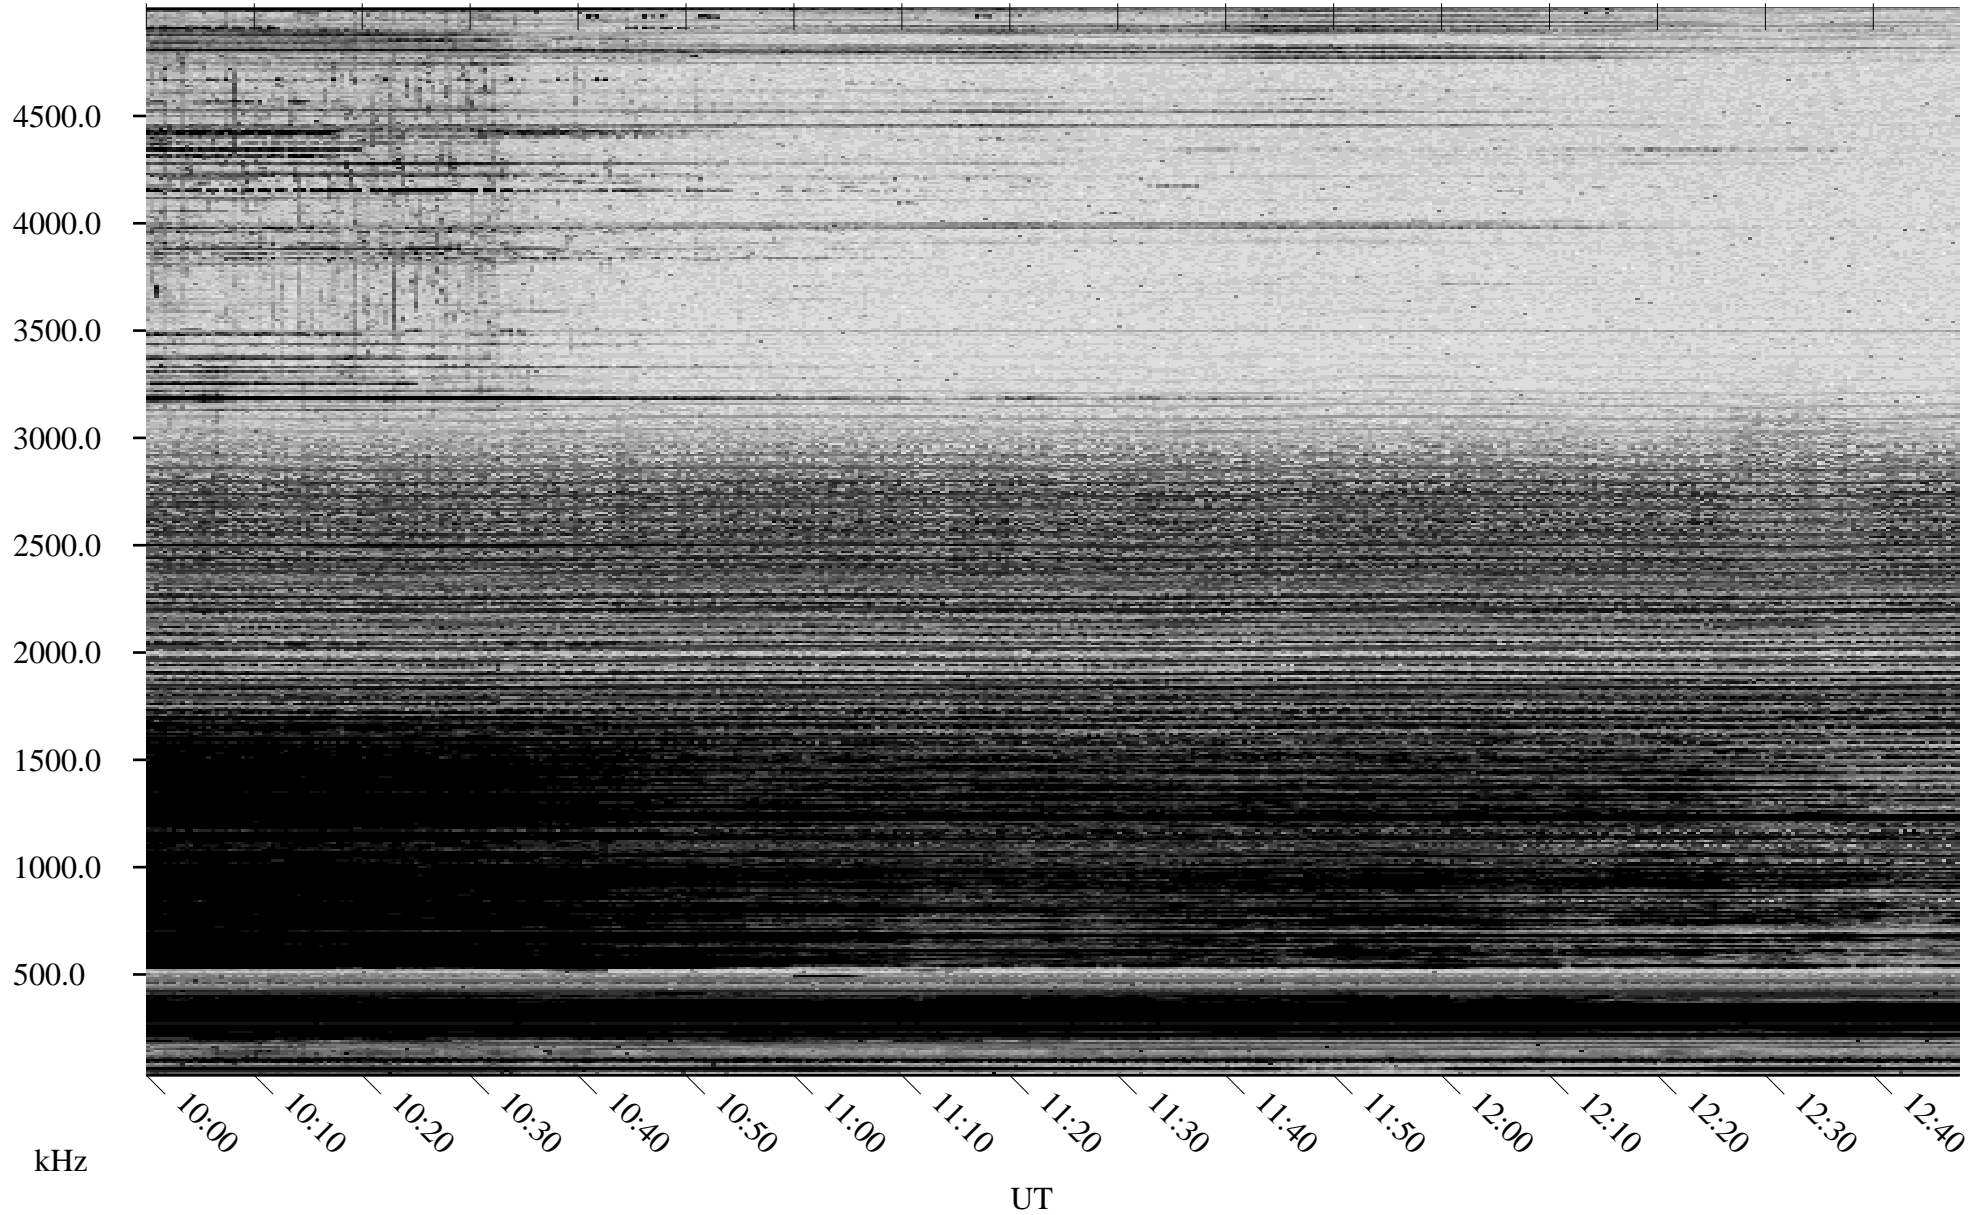

11/02/2005 Churchill, Manitoba

Linear Scale Black = 161 White = 15

ch05306l.r00m max_12

Page 1

11/02/2005 Churchill, Manitoba

Linear Scale Black = 161 White = 15

ch05306l.r00m max_12

Page 2

11/03/2005 Churchill, Manitoba

Linear Scale Black = 161 White = 15

ch05306l.r00m max_12

Page 3

11/03/2005 Churchill, Manitoba

Linear Scale Black = 161 White = 15

ch05306l.r00m max_12

Page 4

11/03/2005 Churchill, Manitoba

Linear Scale Black = 161 White = 15

ch05306l.r00m max_12

11/03/2005 Churchill, Manitoba

Linear Scale Black = 161 White = 15

ch05306l.r00m max_12

Page 6

11/03/2005 Churchill, Manitoba

Linear Scale Black = 161 White = 15

ch05306l.r00m max_12

Page 7

11/03/2005 Churchill, Manitoba

Linear Scale Black = 161 White = 15

ch05306l.r00m max_12