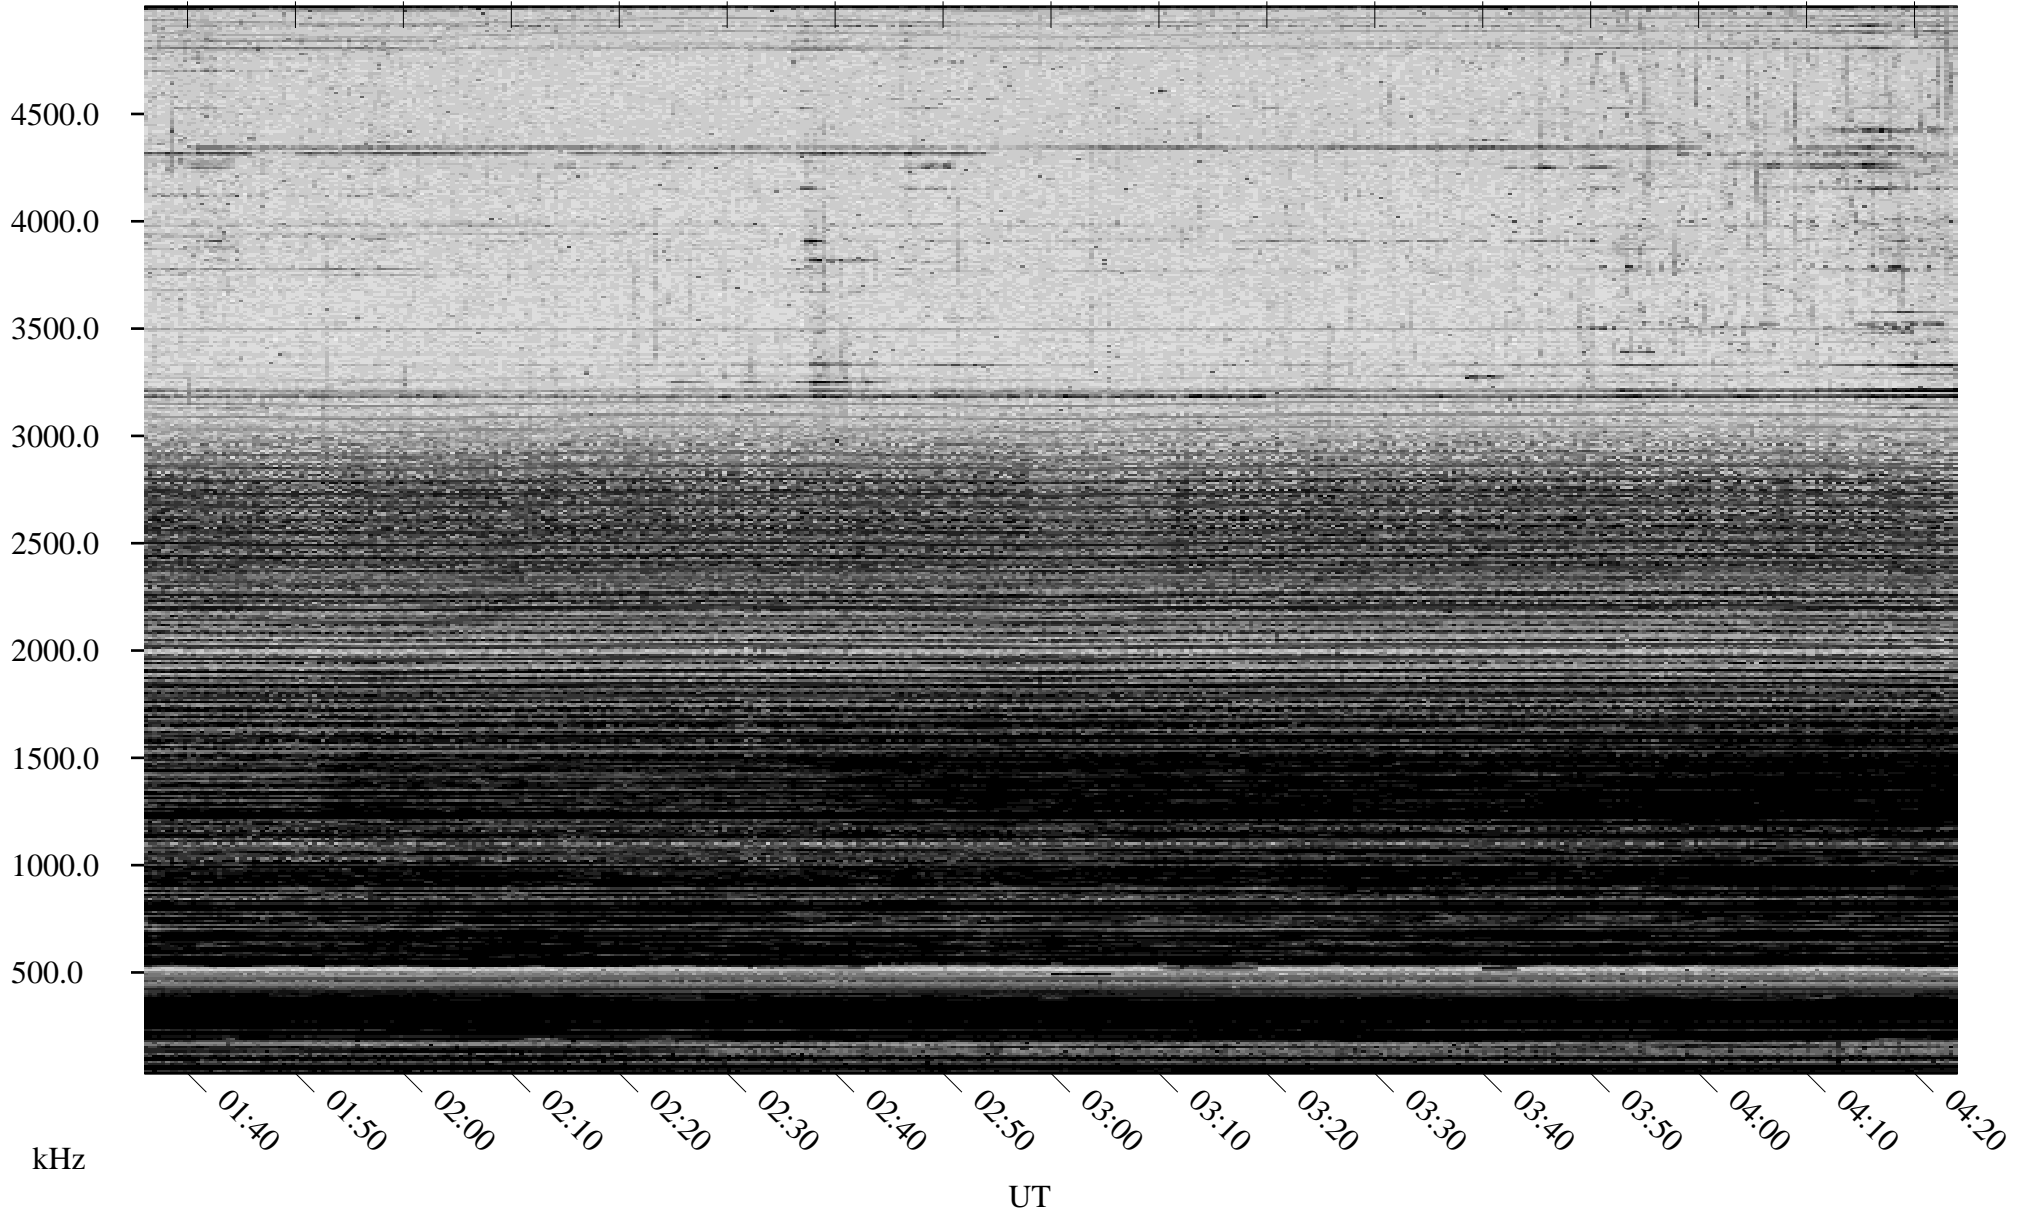

11/02/2005 Churchill, Manitoba

Linear Scale Black = 161 White = 15

ch05306l.r00m max_12

Page 1

11/02/2005 Churchill, Manitoba

Linear Scale Black = 161 White = 15

ch05306l.r00m max_12

Page 2

11/03/2005 Churchill, Manitoba

Linear Scale Black = 161 White = 15

ch05306l.r00m max_12

Page 3

11/03/2005 Churchill, Manitoba

Linear Scale Black = 161 White = 15

ch05306l.r00m max_12

Page 4

11/03/2005 Churchill, Manitoba

Linear Scale Black = 161 White = 15

ch05306l.r00m max_12

11/03/2005 Churchill, Manitoba

Linear Scale Black = 161 White = 15

ch05306l.r00m max_12

Page 6

11/03/2005 Churchill, Manitoba

Linear Scale Black = 161 White = 15

ch05306l.r00m max_12

Page 7

11/03/2005 Churchill, Manitoba

Linear Scale Black = 161 White = 15

ch05306l.r00m max_12