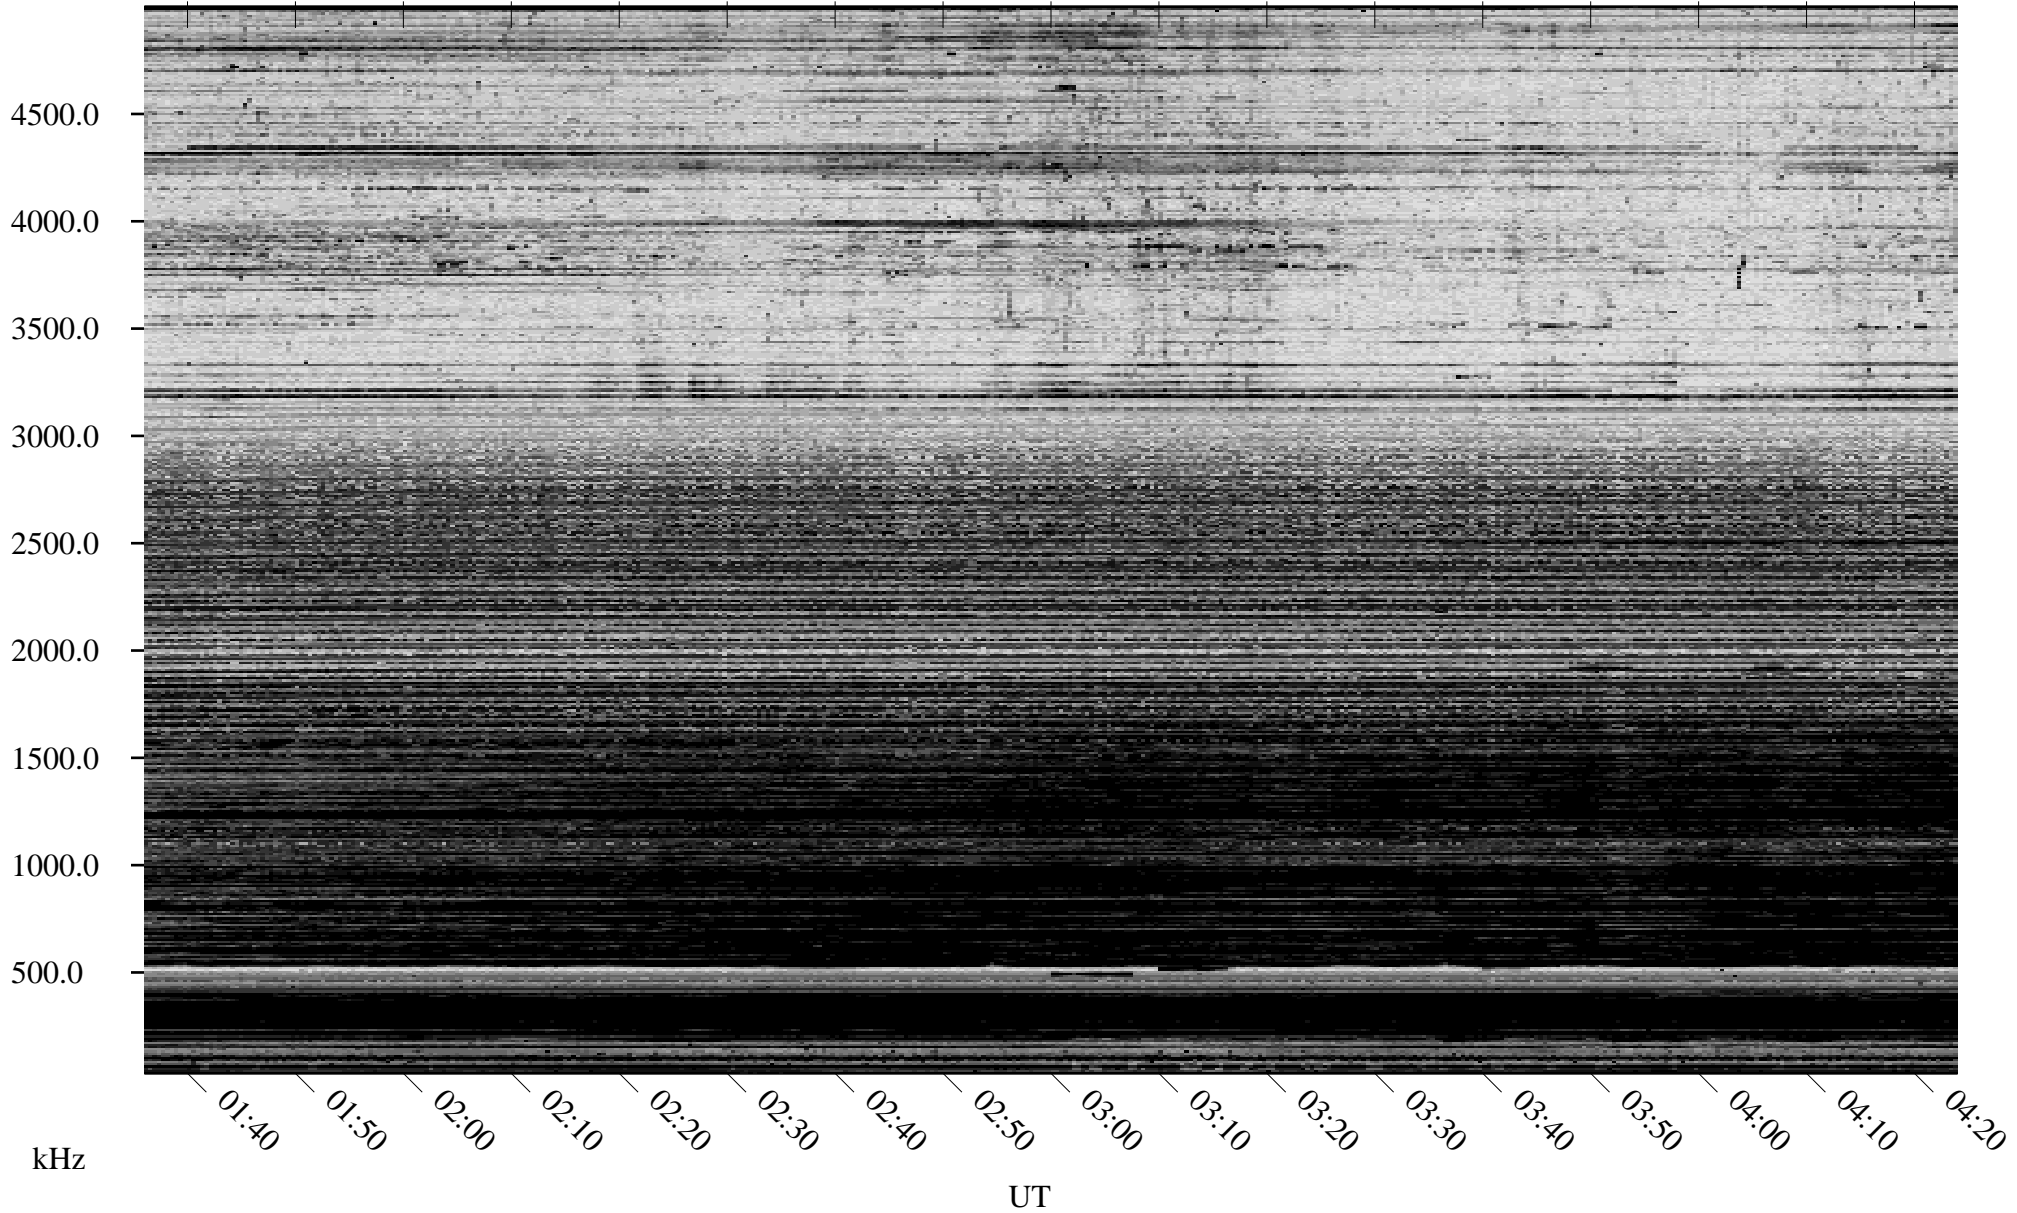

11/03/2005 Churchill, Manitoba

Linear Scale Black = 161 White = 15

ch05307l.r02m max_12

Page 1

11/03/2005 Churchill, Manitoba

Linear Scale Black = 161 White = 15

ch053071.r02m max_12

Page 2

11/04/2005 Churchill, Manitoba

Linear Scale Black = 161 White = 15

ch05307l.r02m max_12

Page 3

11/04/2005 Churchill, Manitoba

Linear Scale Black = 161 White = 15

ch053071.r02m max_12

Page 4

11/04/2005 Churchill, Manitoba

Linear Scale Black = 161 White = 15

ch05307l.r02m max_12

Page 5

11/04/2005 Churchill, Manitoba

Linear Scale Black = 161 White = 15

ch053071.r02m max_12

Page 6

11/04/2005 Churchill, Manitoba

Linear Scale Black = 161 White = 15

ch053071.r02m max_12

Page 7

11/04/2005 Churchill, Manitoba

Linear Scale Black = 161 White = 15

ch05307l.r02m max_12

Page 8