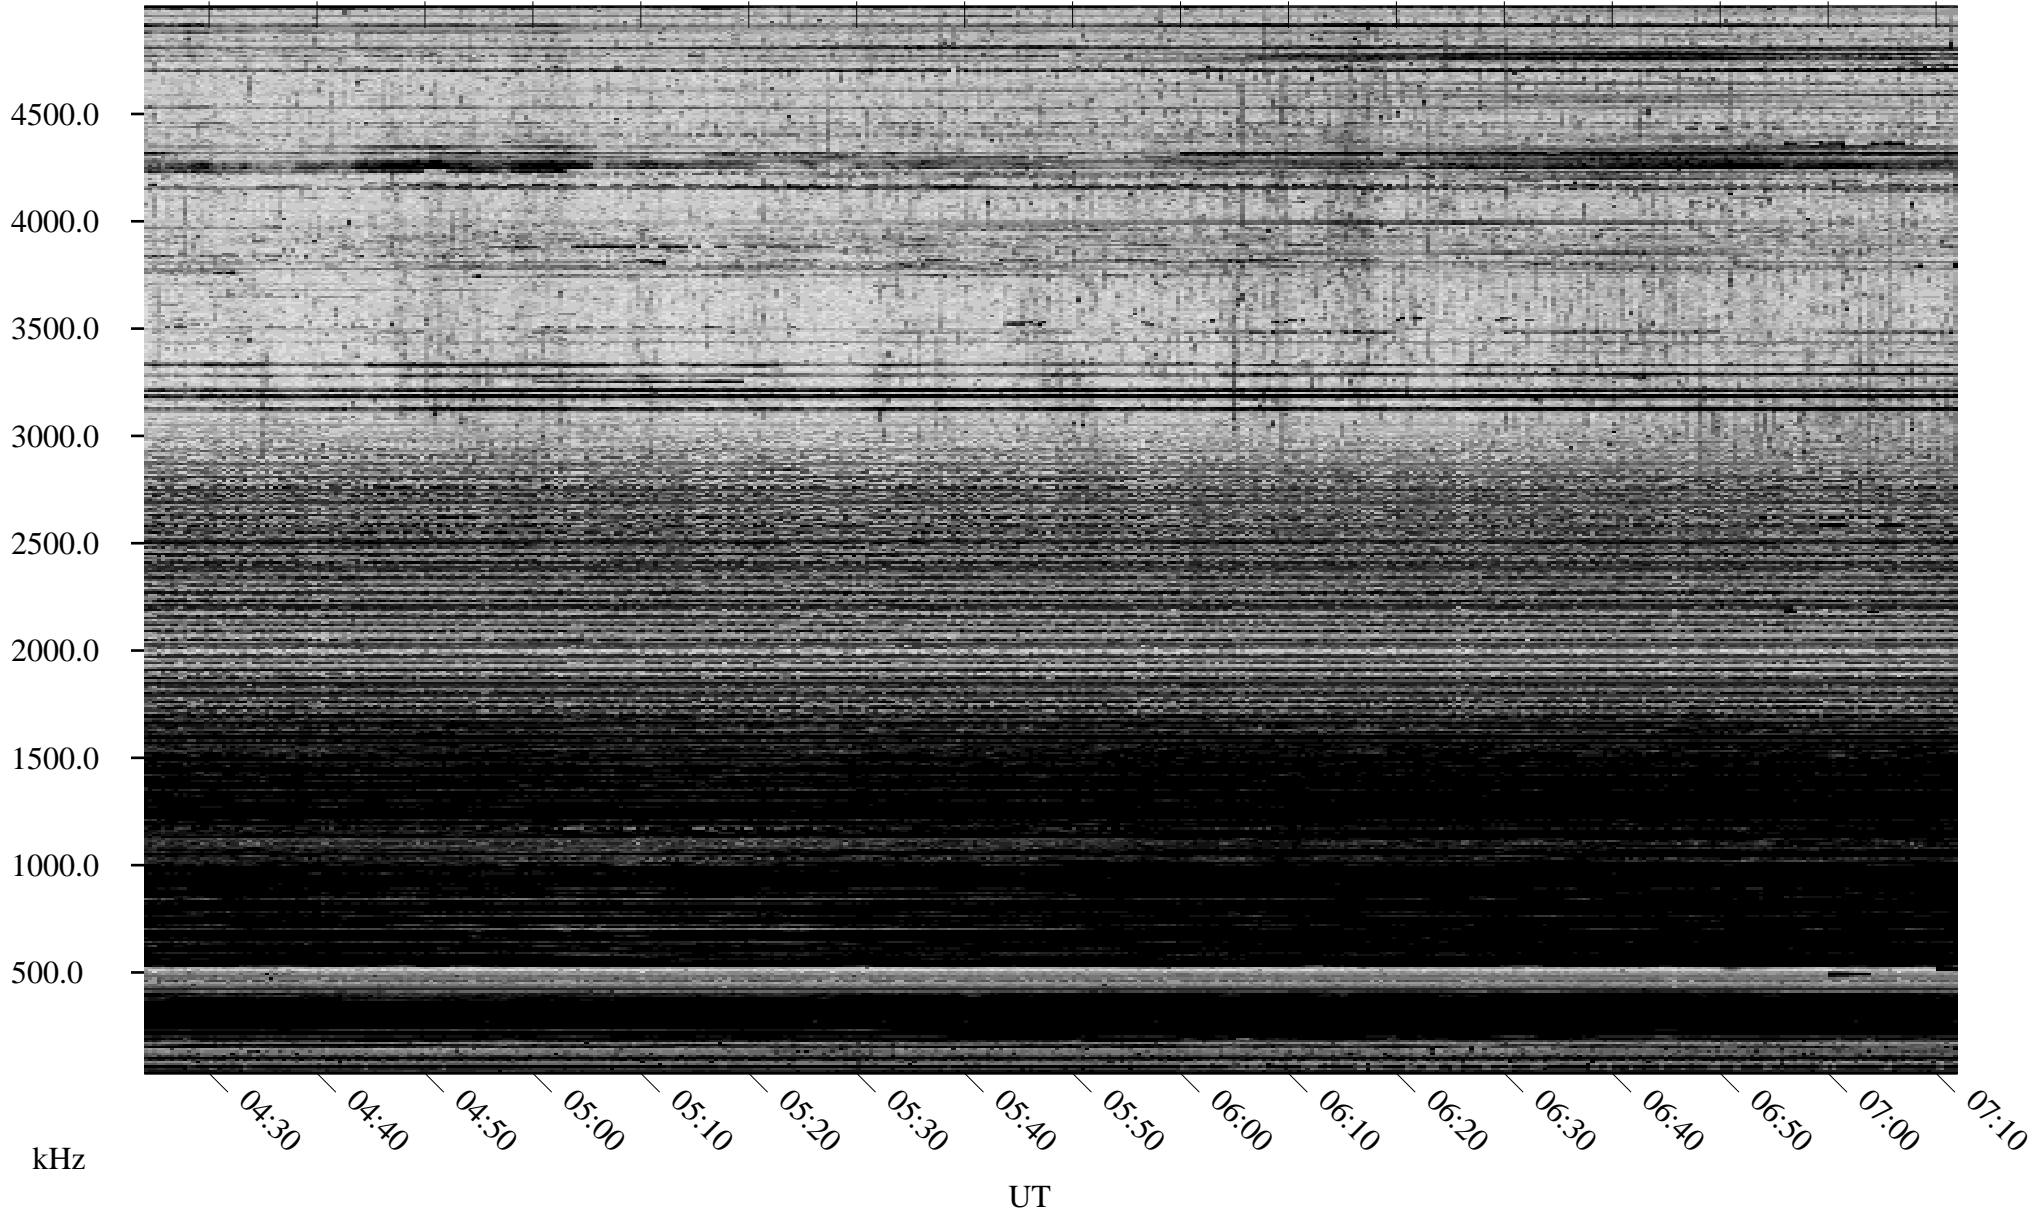

11/03/2005 Churchill, Manitoba

Linear Scale Black = 161 White = 15

ch05307l.r02m max_12

Page 1

11/03/2005 Churchill, Manitoba

Linear Scale Black = 161 White = 15

ch053071.r02m max_12

Page 2

11/04/2005 Churchill, Manitoba

Linear Scale Black = 161 White = 15

ch05307l.r02m max_12

Page 3

11/04/2005 Churchill, Manitoba

Linear Scale Black = 161 White = 15

ch053071.r02m max_12

Page 4

11/04/2005 Churchill, Manitoba

Linear Scale Black = 161 White = 15

ch05307l.r02m max_12

Page 5

11/04/2005 Churchill, Manitoba

Linear Scale Black = 161 White = 15

ch053071.r02m max_12

Page 6

11/04/2005 Churchill, Manitoba

Linear Scale Black = 161 White = 15

ch053071.r02m max_12

Page 7

11/04/2005 Churchill, Manitoba

Linear Scale Black = 161 White = 15

ch05307l.r02m max_12

Page 8