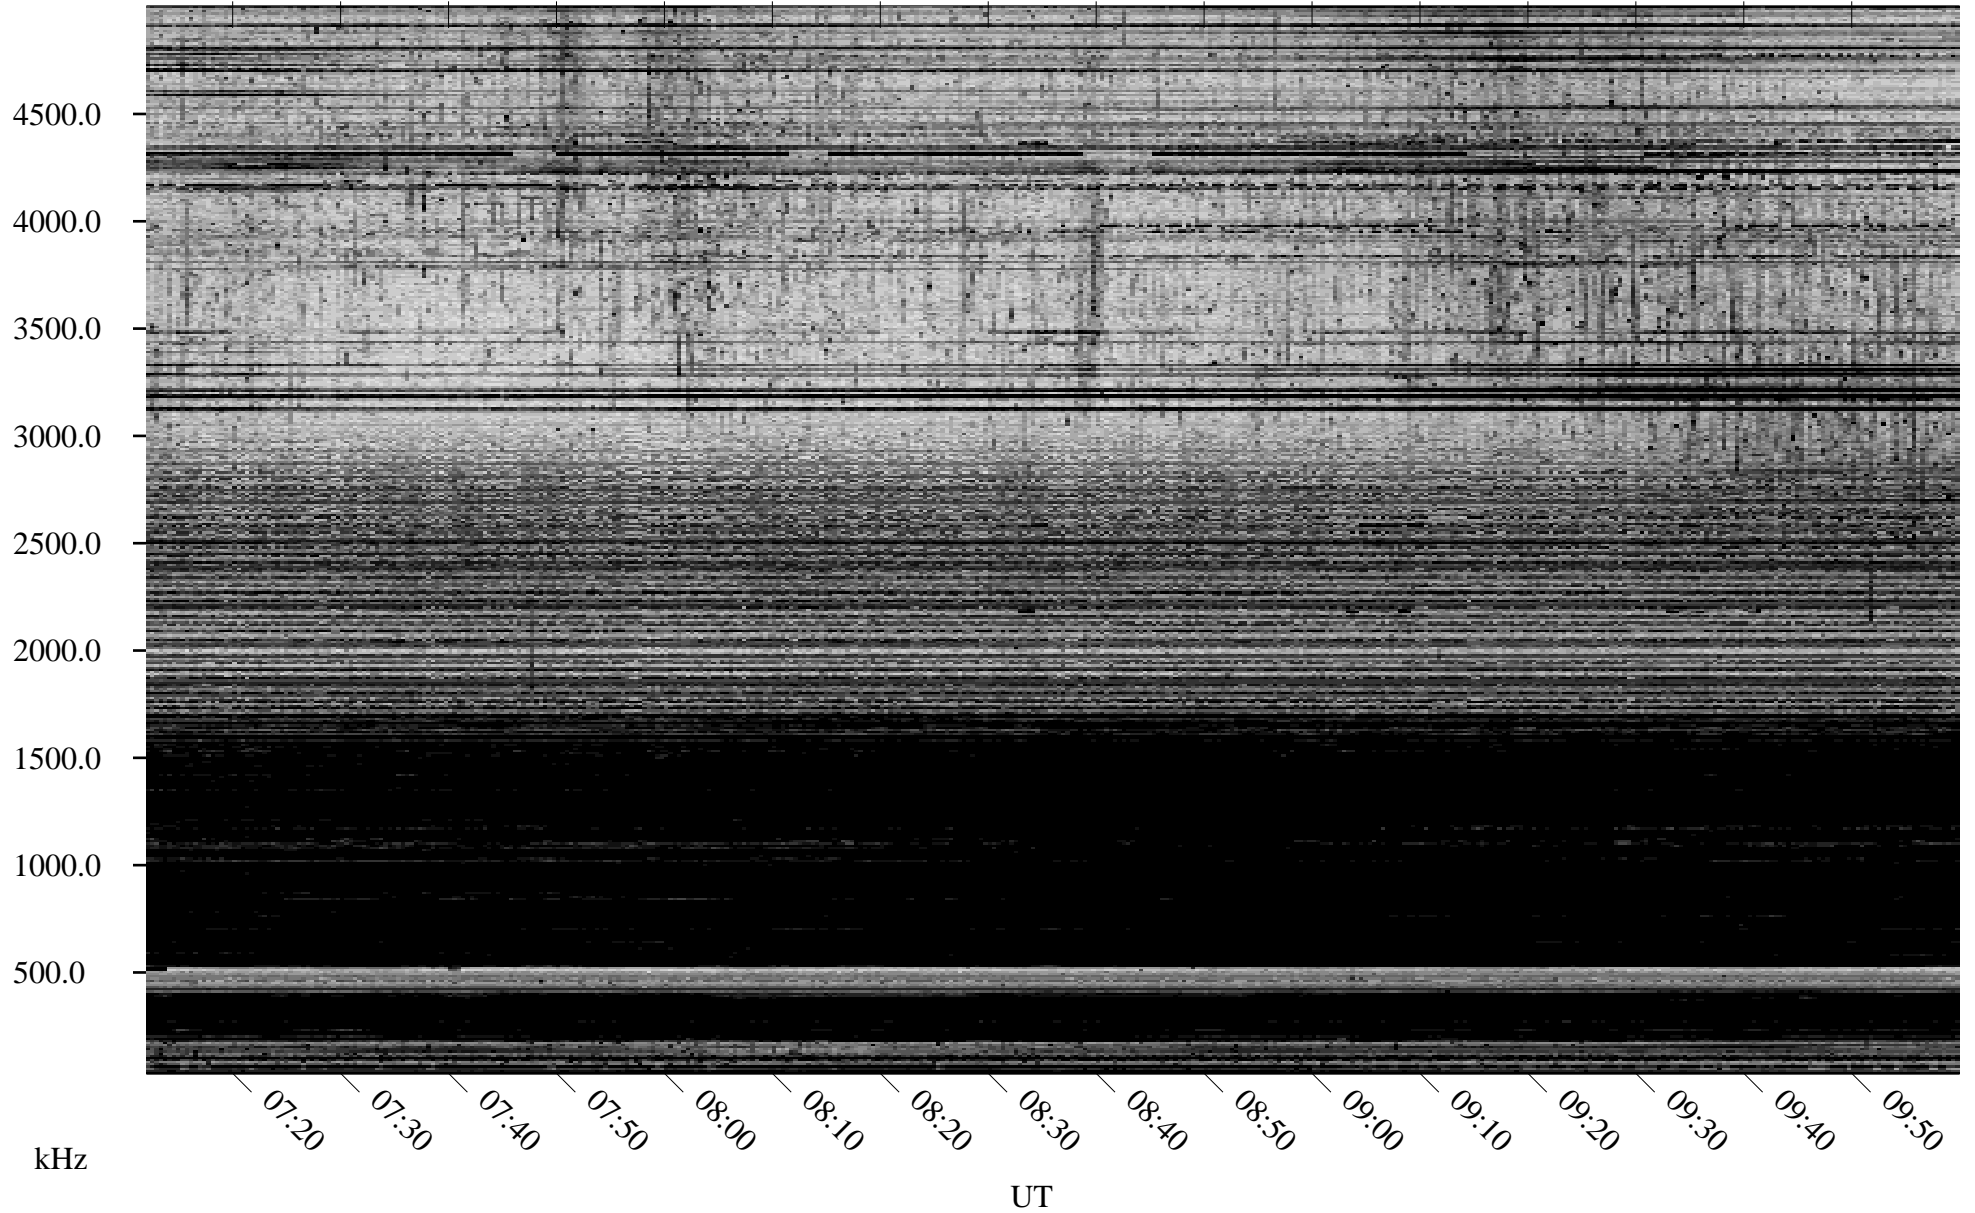

11/03/2005 Churchill, Manitoba

Linear Scale Black = 161 White = 15

ch05307l.r02m max_12

Page 1

11/03/2005 Churchill, Manitoba

Linear Scale Black = 161 White = 15

ch053071.r02m max_12

Page 2

11/04/2005 Churchill, Manitoba

Linear Scale Black = 161 White = 15

ch05307l.r02m max_12

Page 3

11/04/2005 Churchill, Manitoba

Linear Scale Black = 161 White = 15

ch053071.r02m max_12

Page 4

11/04/2005 Churchill, Manitoba

Linear Scale Black = 161 White = 15

ch05307l.r02m max_12

Page 5

11/04/2005 Churchill, Manitoba

Linear Scale Black = 161 White = 15

ch053071.r02m max_12

Page 6

11/04/2005 Churchill, Manitoba

Linear Scale Black = 161 White = 15

ch053071.r02m max_12

Page 7

11/04/2005 Churchill, Manitoba

Linear Scale Black = 161 White = 15

ch05307l.r02m max_12

Page 8