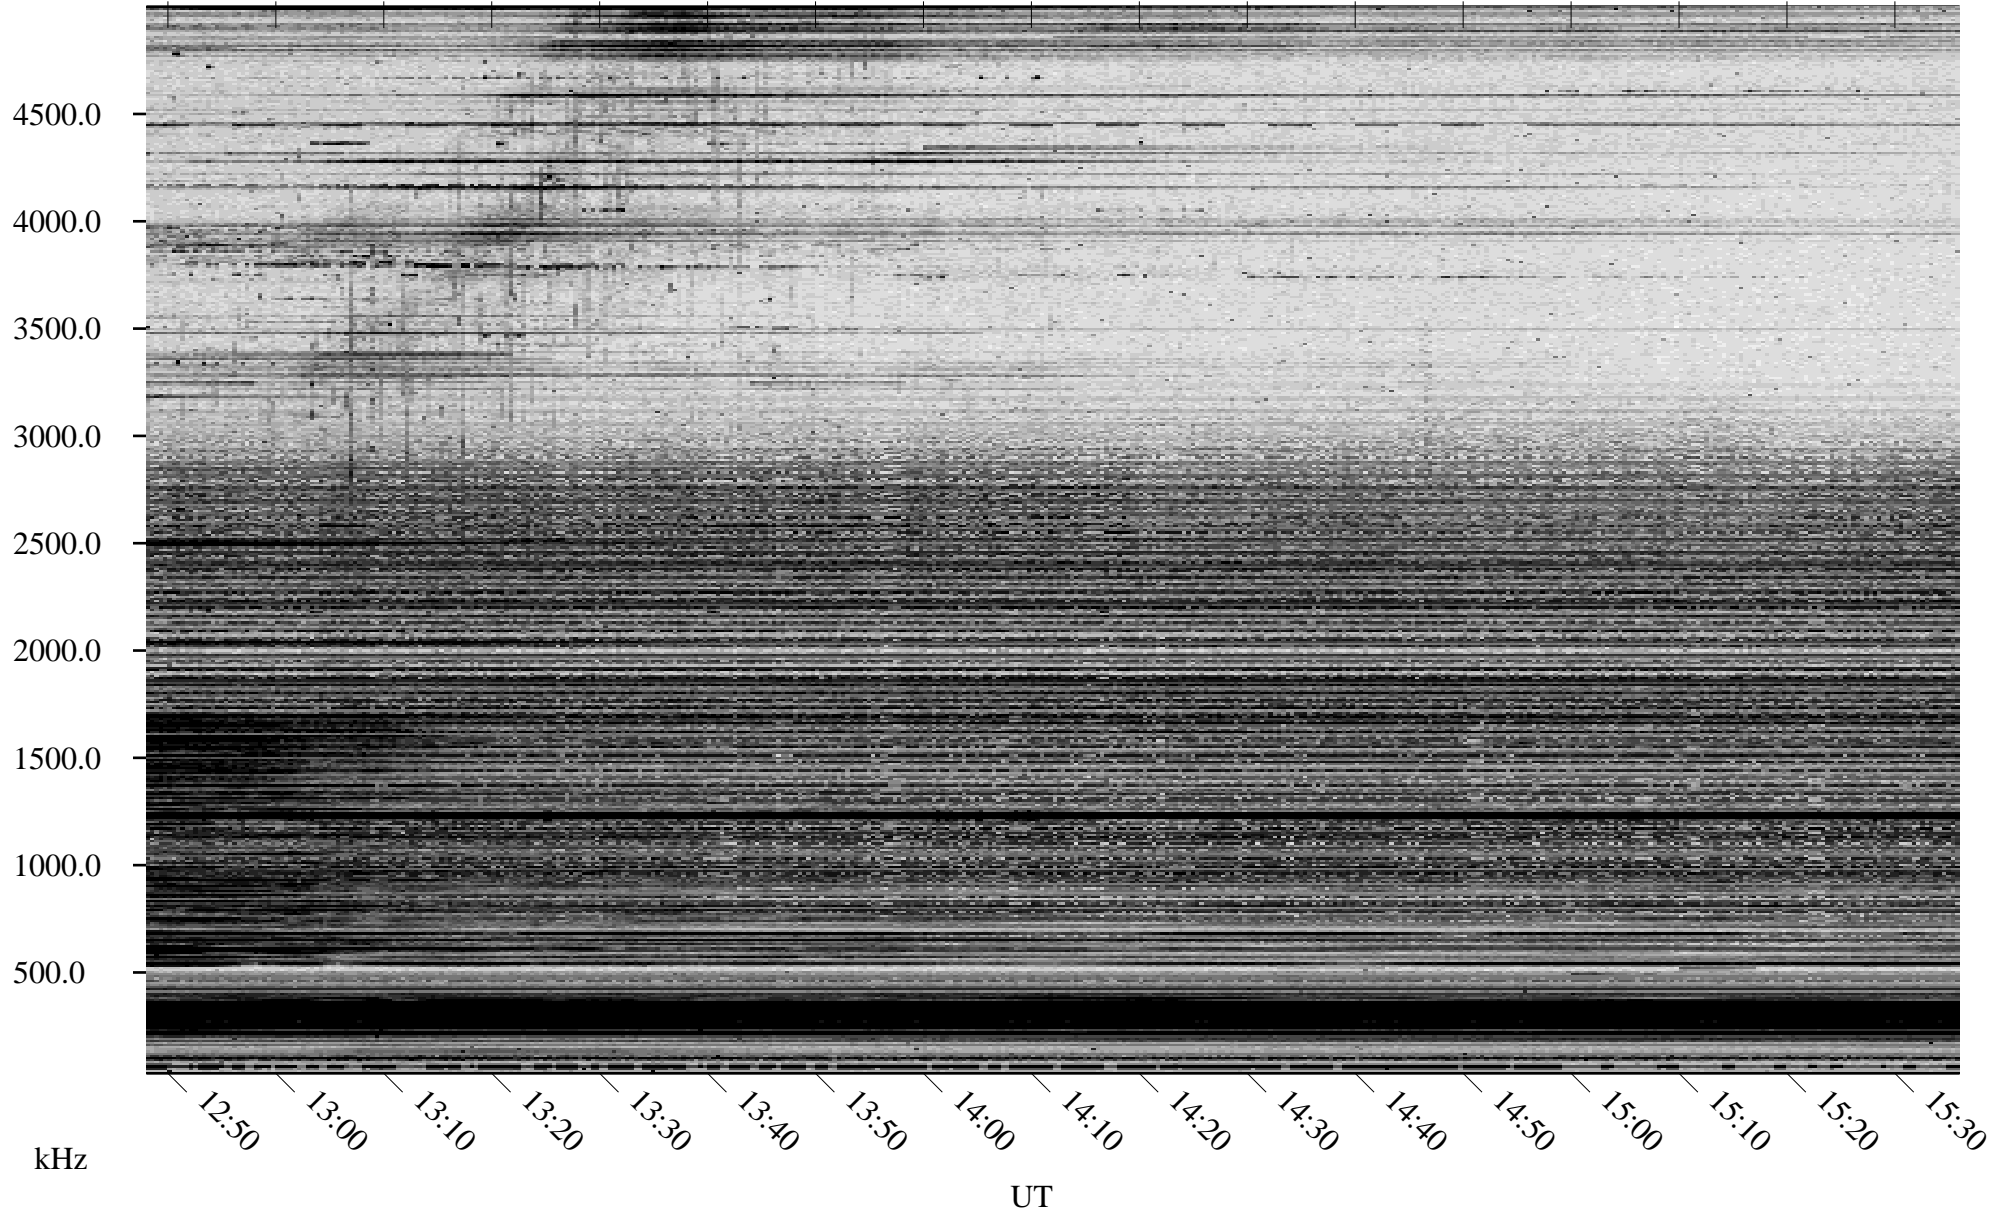

11/03/2005 Churchill, Manitoba

Linear Scale Black = 161 White = 15

ch05307l.r02m max_12

Page 1

11/03/2005 Churchill, Manitoba

Linear Scale Black = 161 White = 15

ch053071.r02m max_12

Page 2

11/04/2005 Churchill, Manitoba

Linear Scale Black = 161 White = 15

ch05307l.r02m max_12

Page 3

11/04/2005 Churchill, Manitoba

Linear Scale Black = 161 White = 15

ch053071.r02m max_12

Page 4

11/04/2005 Churchill, Manitoba

Linear Scale Black = 161 White = 15

ch05307l.r02m max_12

Page 5

11/04/2005 Churchill, Manitoba

Linear Scale Black = 161 White = 15

ch053071.r02m max_12

Page 6

11/04/2005 Churchill, Manitoba

Linear Scale Black = 161 White = 15

ch053071.r02m max_12

Page 7

11/04/2005 Churchill, Manitoba

Linear Scale Black = 161 White = 15

ch05307l.r02m max_12

Page 8