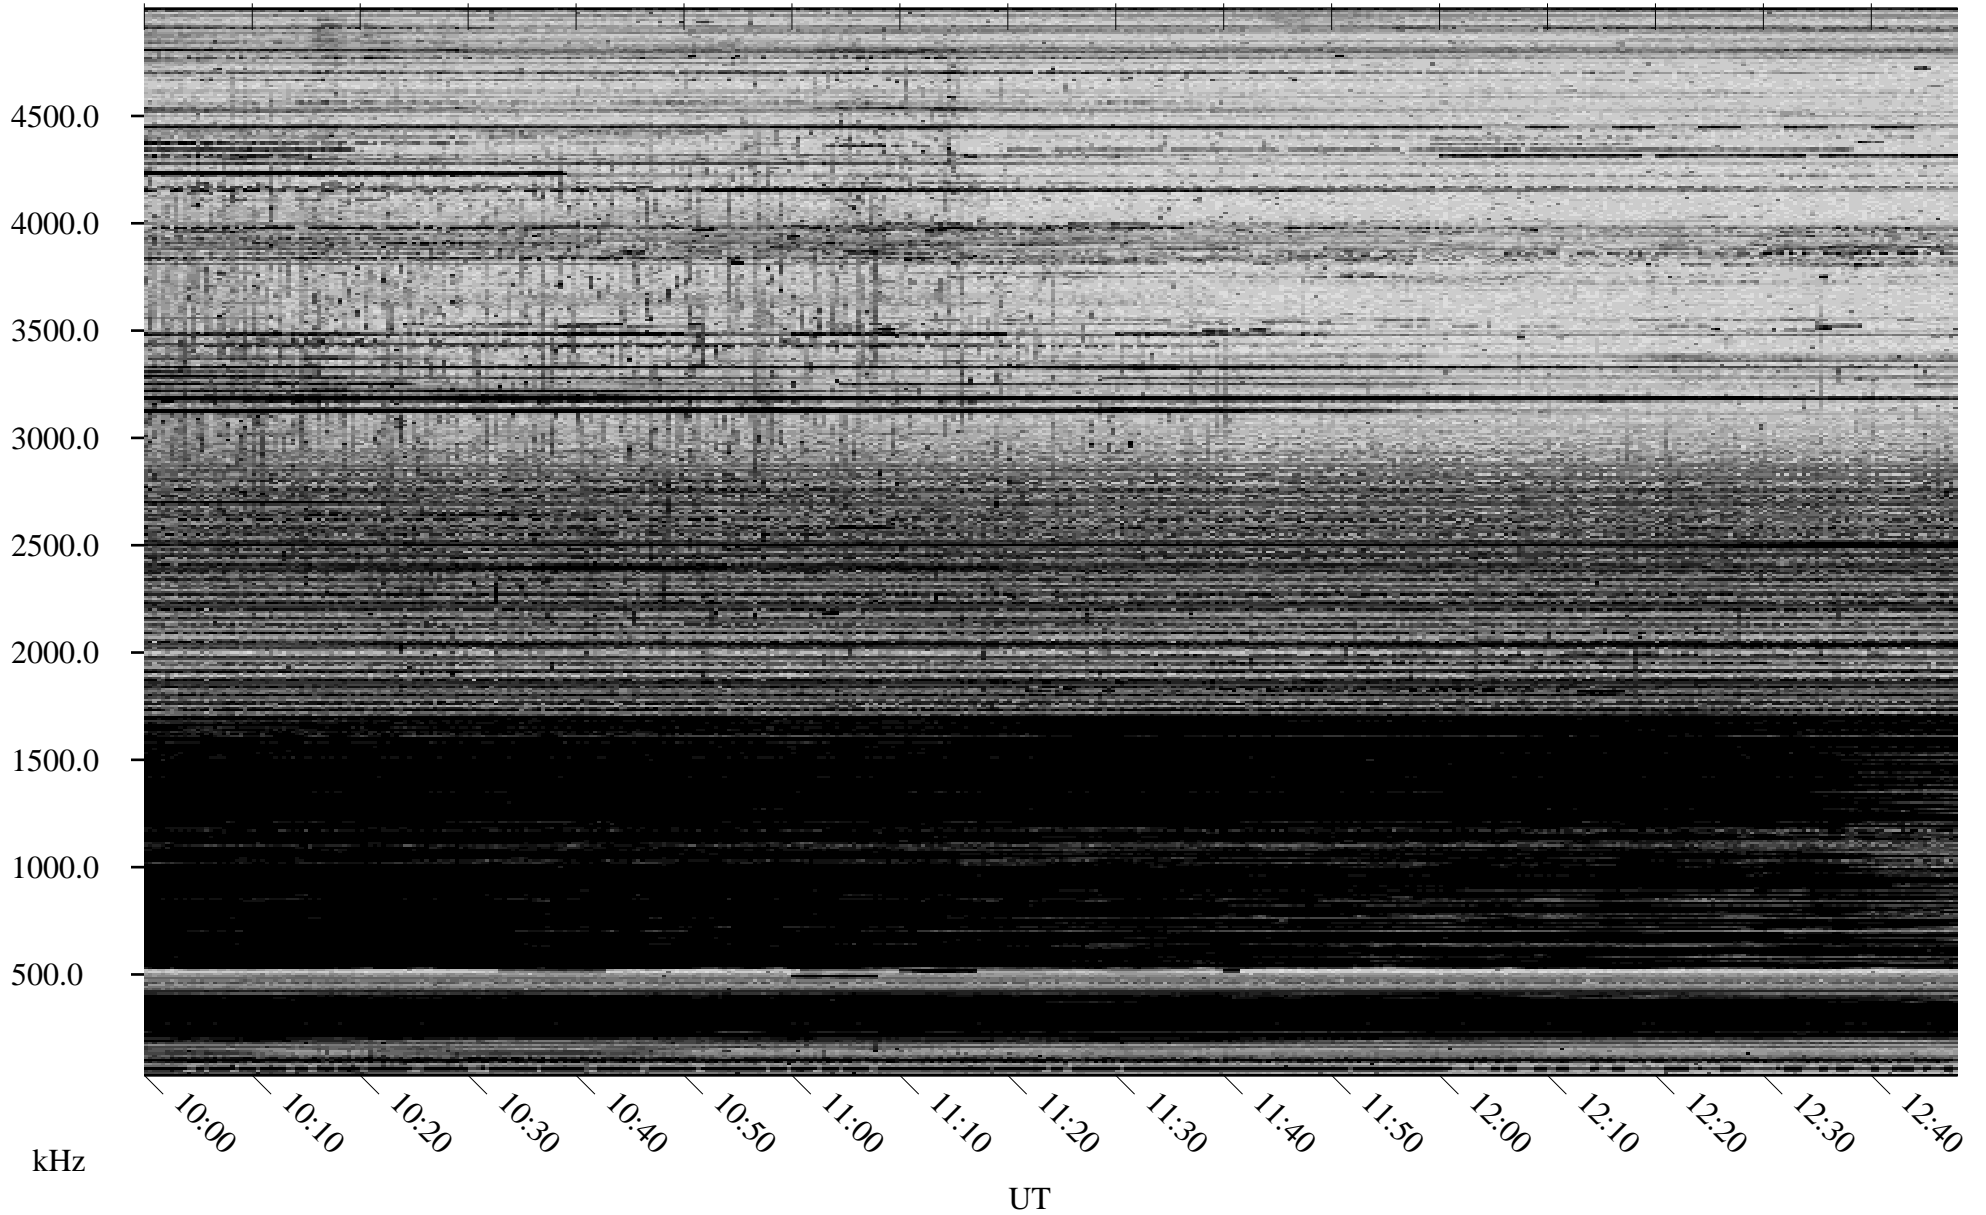

11/03/2005 Churchill, Manitoba

Linear Scale Black = 161 White = 15

ch05307l.r02m max_12

Page 1

11/03/2005 Churchill, Manitoba

Linear Scale Black = 161 White = 15

ch053071.r02m max_12

Page 2

11/04/2005 Churchill, Manitoba

Linear Scale Black = 161 White = 15

ch05307l.r02m max_12

Page 3

11/04/2005 Churchill, Manitoba

Linear Scale Black = 161 White = 15

ch053071.r02m max_12

Page 4

11/04/2005 Churchill, Manitoba

Linear Scale Black = 161 White = 15

ch05307l.r02m max_12

Page 5

11/04/2005 Churchill, Manitoba

Linear Scale Black = 161 White = 15

ch053071.r02m max_12

Page 6

11/04/2005 Churchill, Manitoba

Linear Scale Black = 161 White = 15

ch053071.r02m max_12

Page 7

11/04/2005 Churchill, Manitoba

Linear Scale Black = 161 White = 15

ch05307l.r02m max_12

Page 8