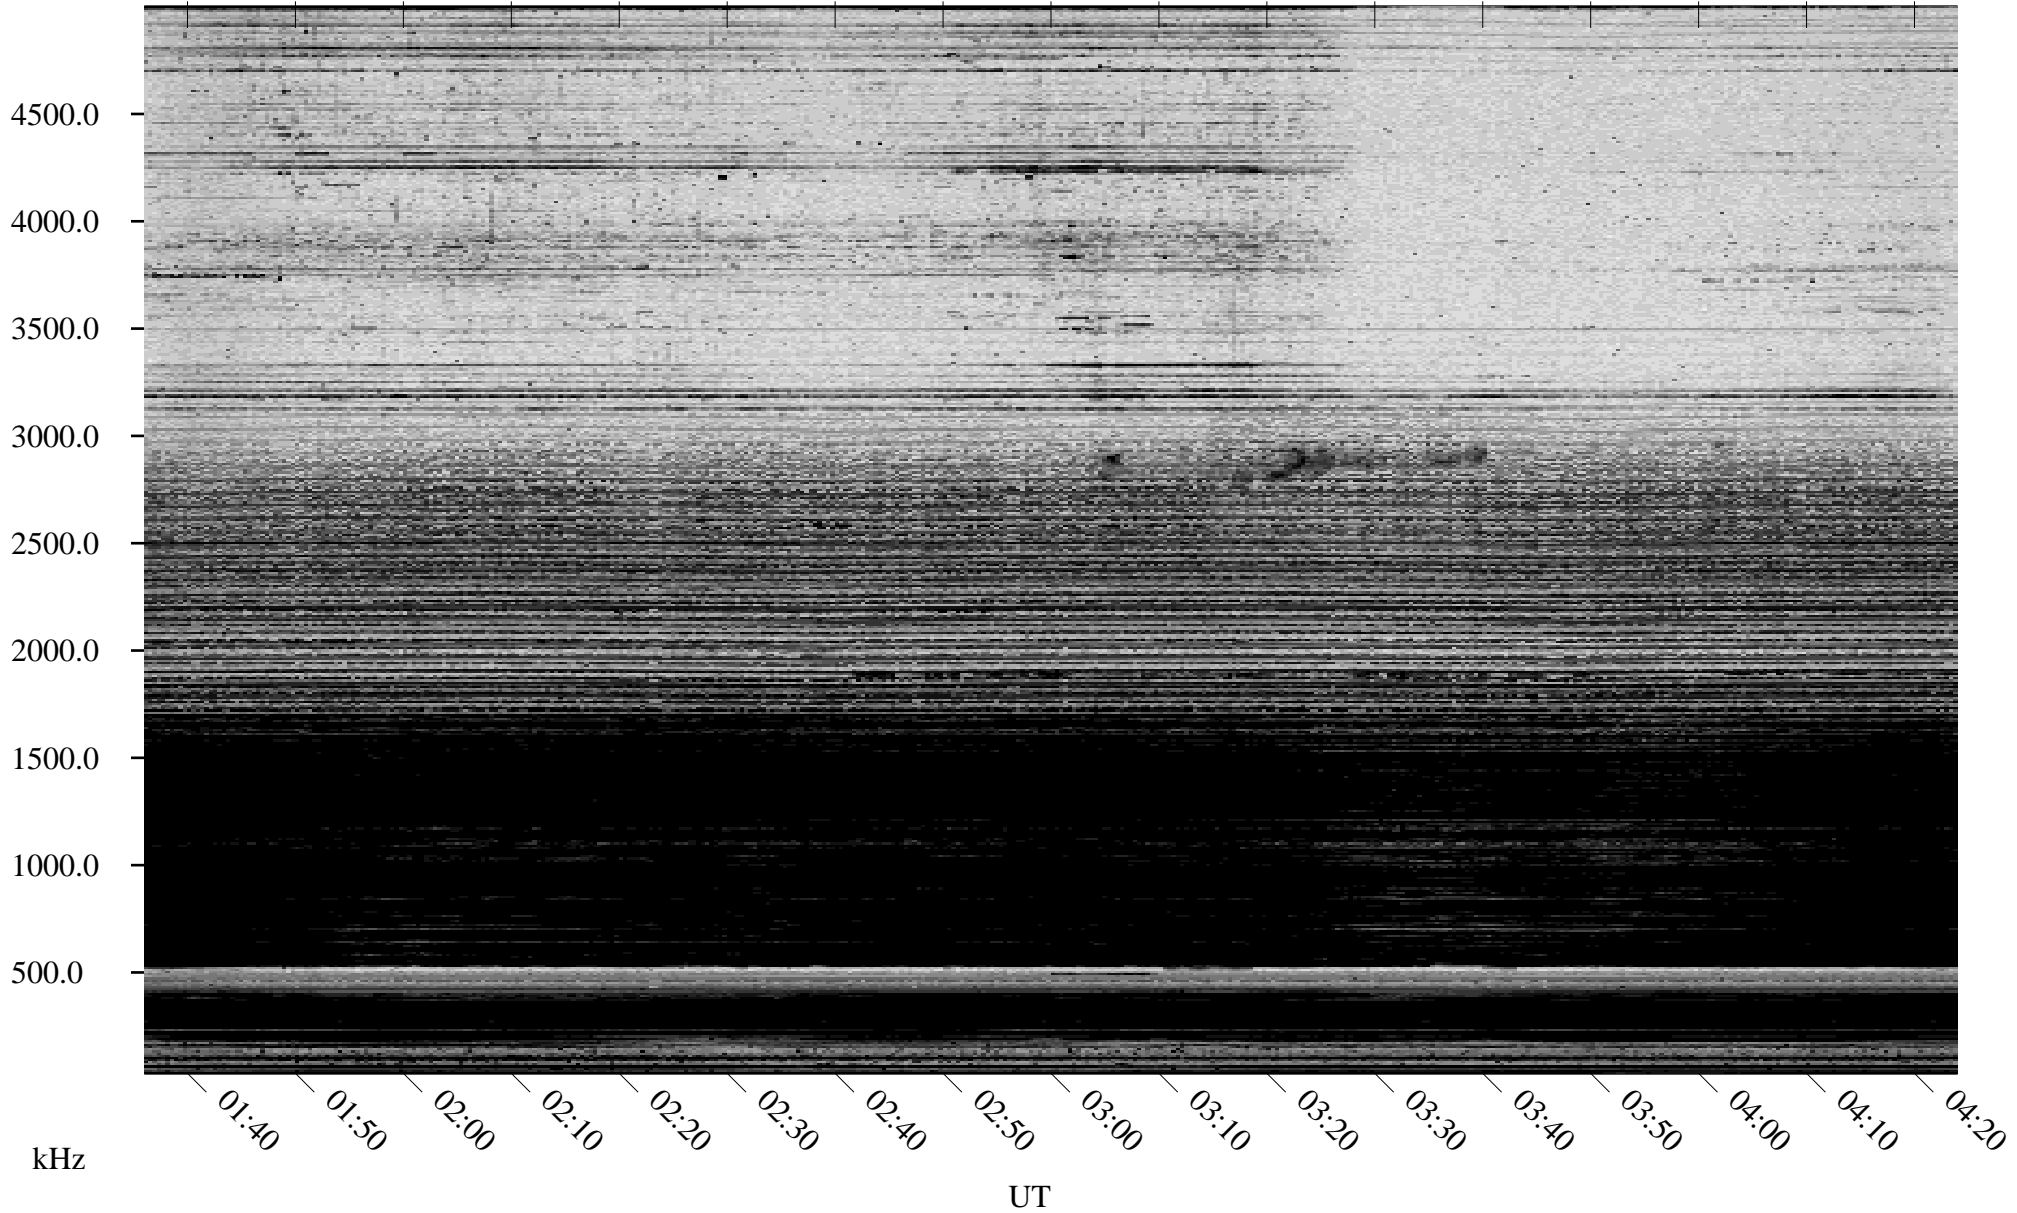

11/04/2005 Churchill, Manitoba

Linear Scale Black = 161 White = 15

ch05308l.r00m max_12

Page 1

11/04/2005 Churchill, Manitoba

Linear Scale Black = 161 White = 15

ch05308l.r00m max_12

Page 2

11/05/2005 Churchill, Manitoba

Linear Scale Black = 161 White = 15

ch05308l.r00m max_12

Page 3

11/05/2005 Churchill, Manitoba

Linear Scale Black = 161 White = 15

ch05308l.r00m max_12

Page 4

11/05/2005 Churchill, Manitoba

Linear Scale Black = 161 White = 15

ch05308l.r00m max_12

Page 5

11/05/2005 Churchill, Manitoba

Linear Scale Black = 161 White = 15

ch05308l.r00m max_12

Page 6

11/05/2005 Churchill, Manitoba

Linear Scale Black = 161 White = 15

ch05308l.r00m max_12

Page 7

11/05/2005 Churchill, Manitoba

Linear Scale Black = 161 White = 15

ch05308l.r00m max_12