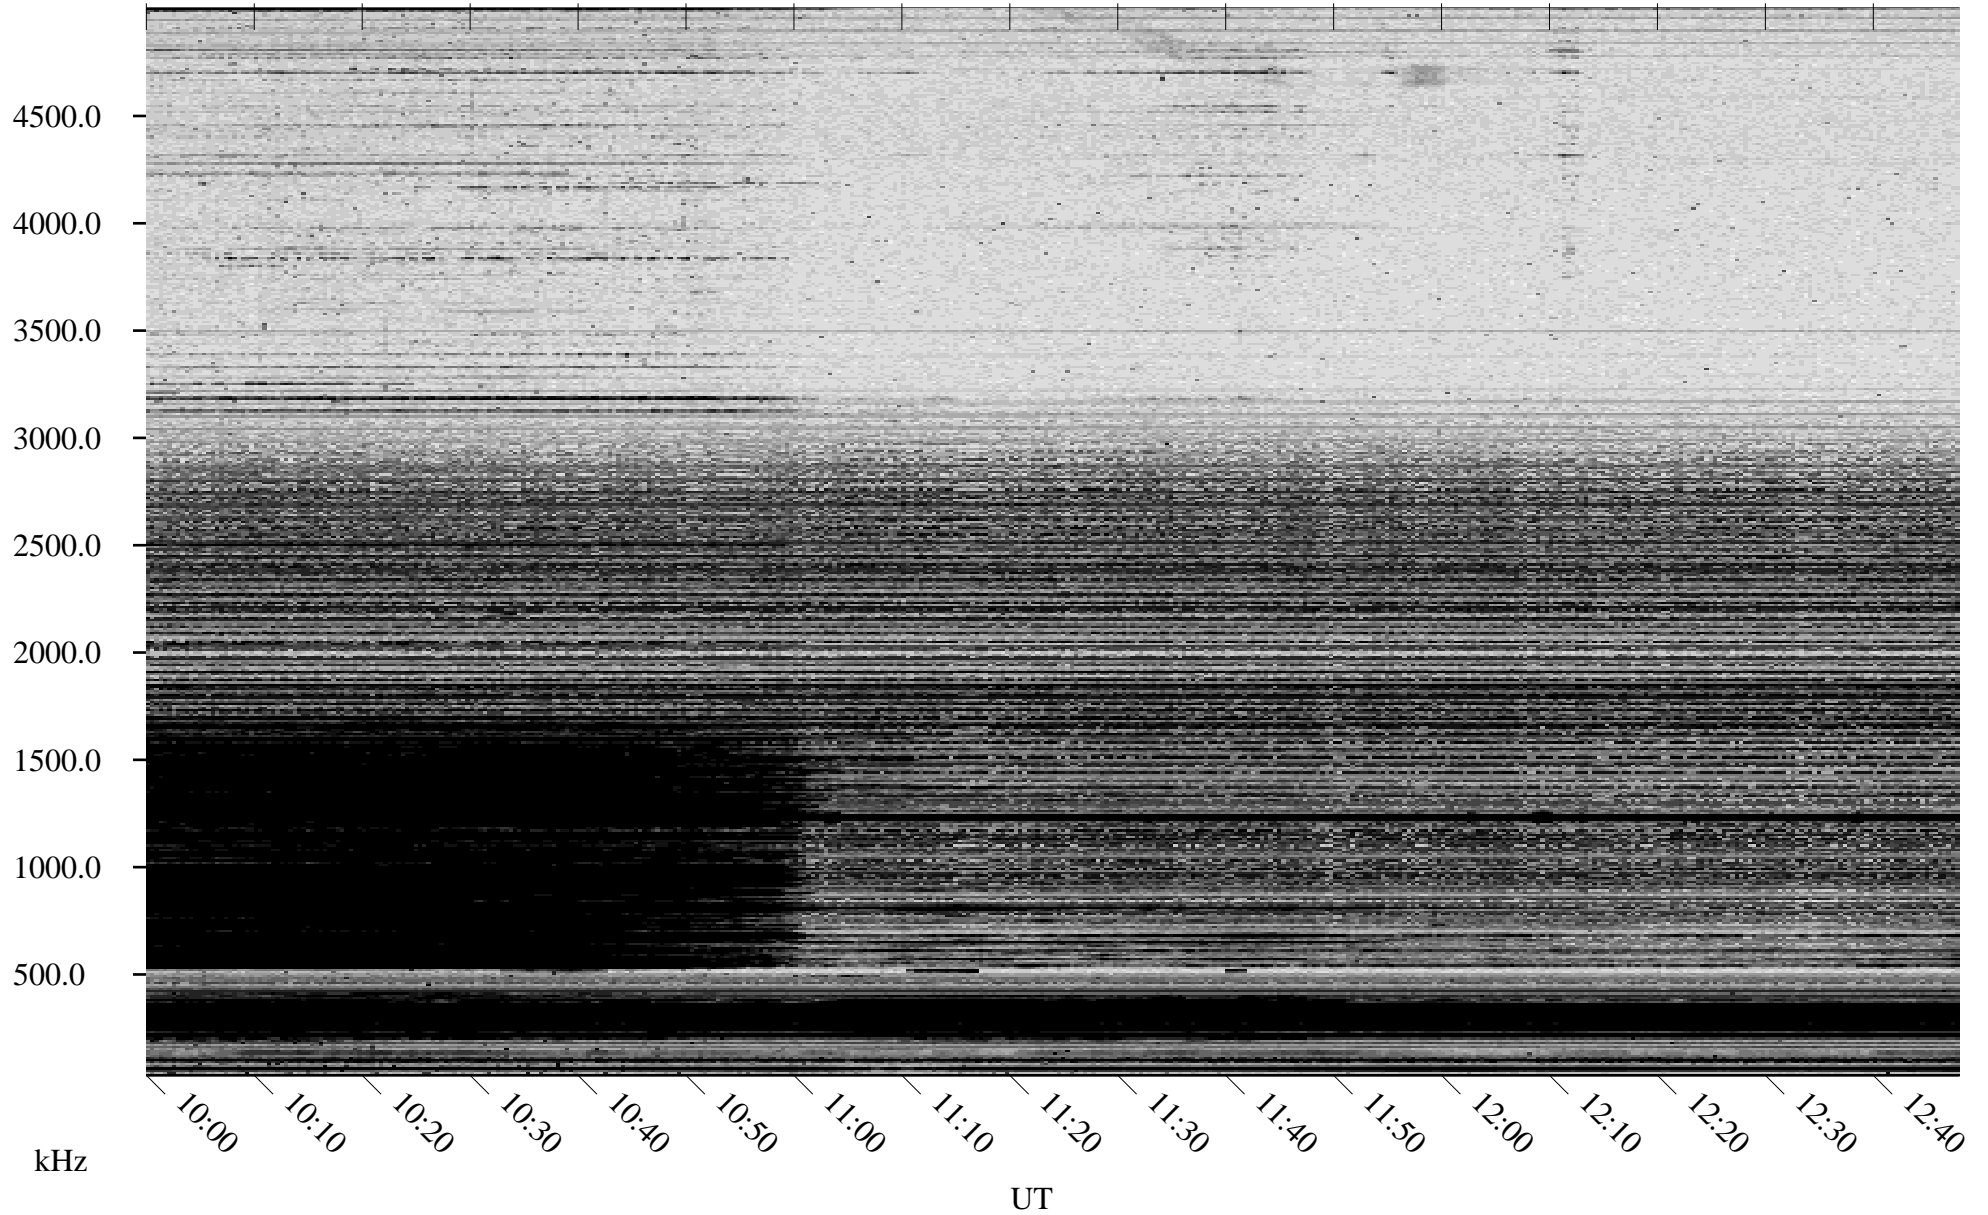

11/04/2005 Churchill, Manitoba

Linear Scale Black = 161 White = 15

ch05308l.r00m max_12

Page 1

11/04/2005 Churchill, Manitoba

Linear Scale Black = 161 White = 15

ch05308l.r00m max_12

Page 2

11/05/2005 Churchill, Manitoba

Linear Scale Black = 161 White = 15

ch05308l.r00m max_12

Page 3

11/05/2005 Churchill, Manitoba

Linear Scale Black = 161 White = 15

ch05308l.r00m max_12

Page 4

11/05/2005 Churchill, Manitoba

Linear Scale Black = 161 White = 15

ch05308l.r00m max_12

Page 5

11/05/2005 Churchill, Manitoba

Linear Scale Black = 161 White = 15

ch05308l.r00m max_12

Page 6

11/05/2005 Churchill, Manitoba

Linear Scale Black = 161 White = 15

ch05308l.r00m max_12

Page 7

11/05/2005 Churchill, Manitoba

Linear Scale Black = 161 White = 15

ch05308l.r00m max_12