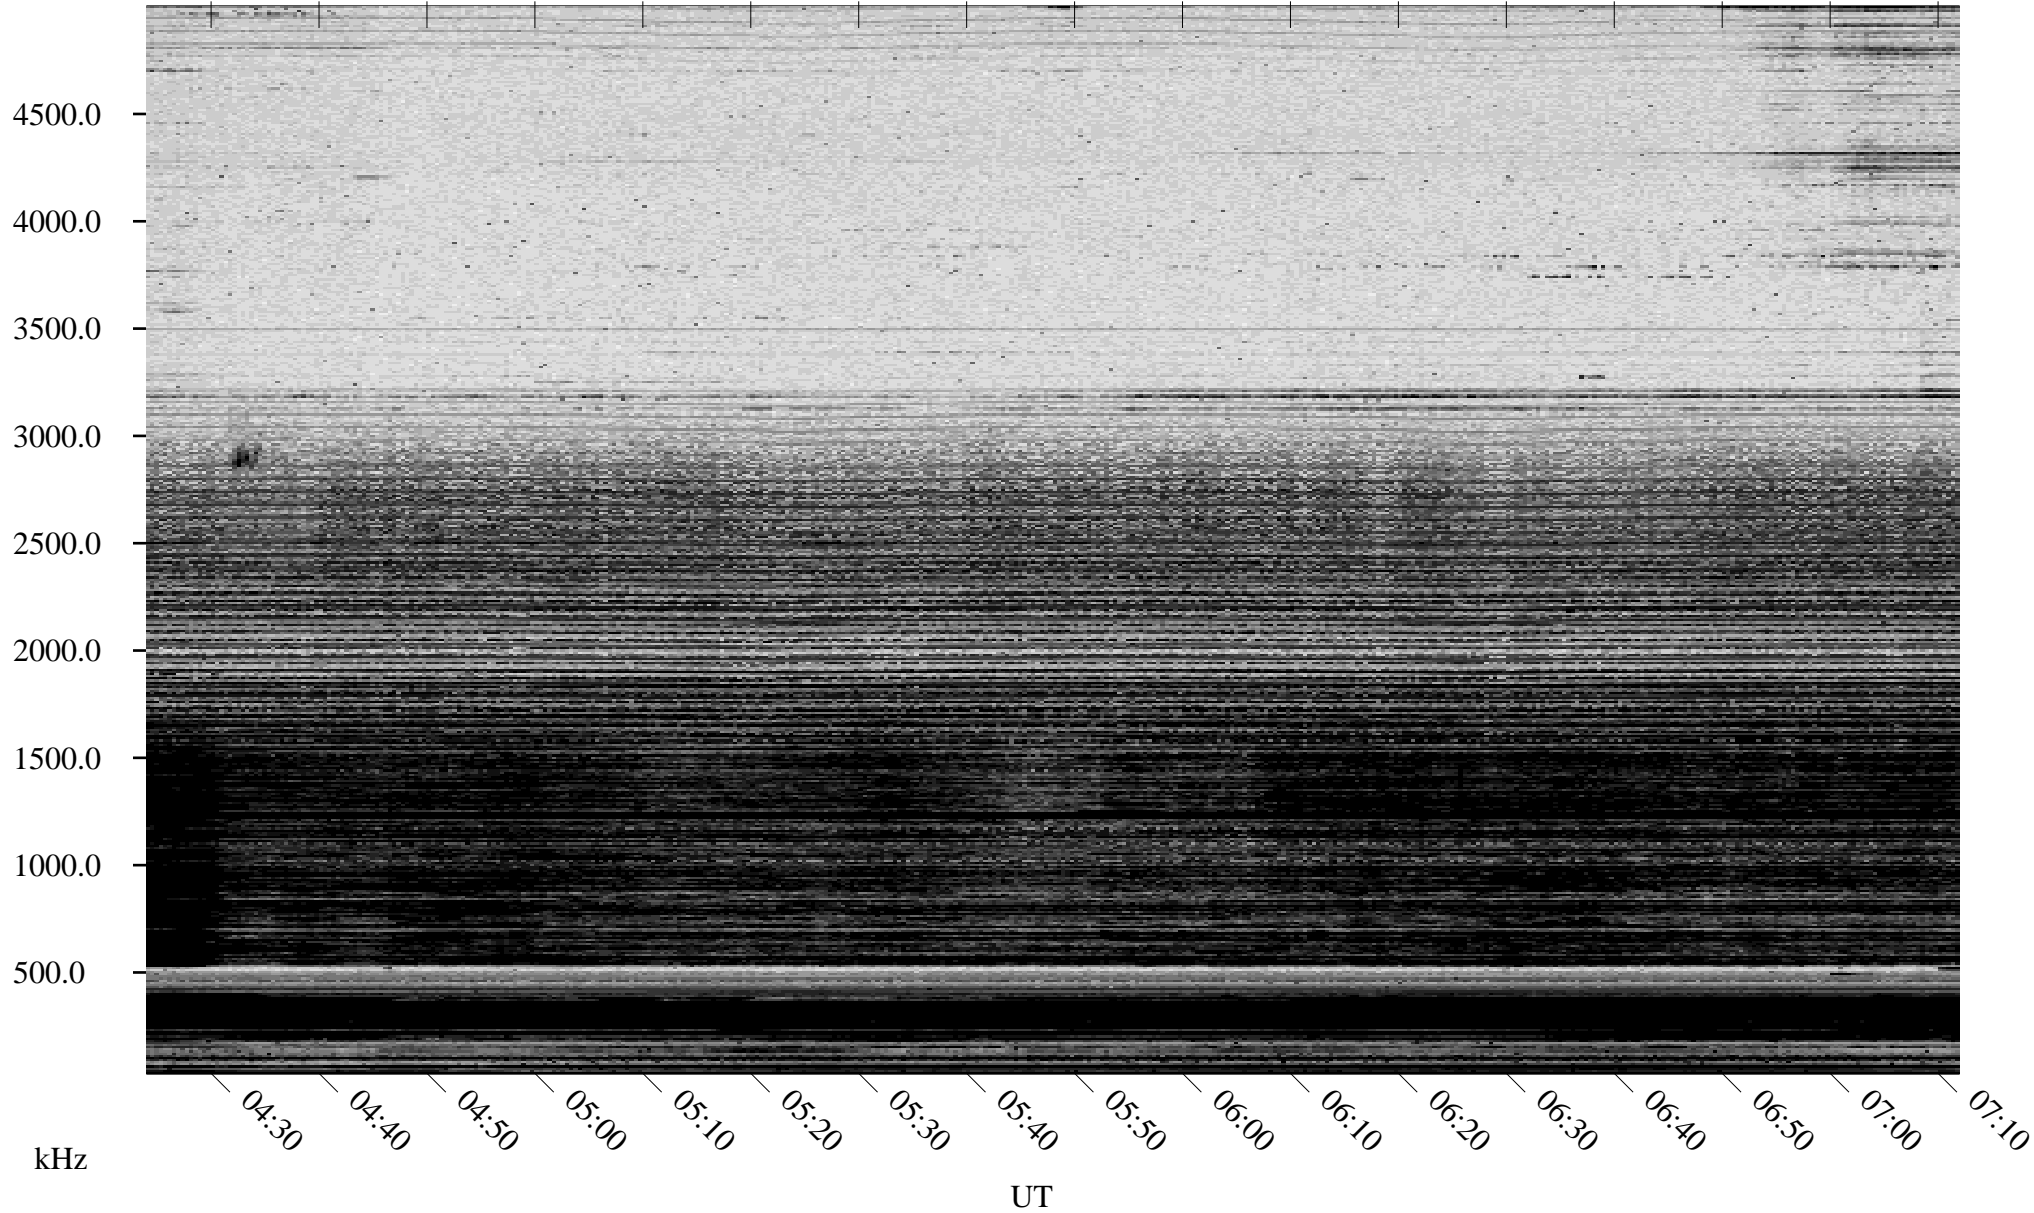

11/04/2005 Churchill, Manitoba

Linear Scale Black = 161 White = 15

ch05308l.r00m max_12

Page 1

11/04/2005 Churchill, Manitoba

Linear Scale Black = 161 White = 15

ch05308l.r00m max_12

Page 2

11/05/2005 Churchill, Manitoba

Linear Scale Black = 161 White = 15

ch05308l.r00m max_12

Page 3

11/05/2005 Churchill, Manitoba

Linear Scale Black = 161 White = 15

ch05308l.r00m max_12

Page 4

11/05/2005 Churchill, Manitoba

Linear Scale Black = 161 White = 15

ch05308l.r00m max_12

Page 5

11/05/2005 Churchill, Manitoba

Linear Scale Black = 161 White = 15

ch05308l.r00m max_12

Page 6

11/05/2005 Churchill, Manitoba

Linear Scale Black = 161 White = 15

ch05308l.r00m max_12

Page 7

11/05/2005 Churchill, Manitoba

Linear Scale Black = 161 White = 15

ch05308l.r00m max_12