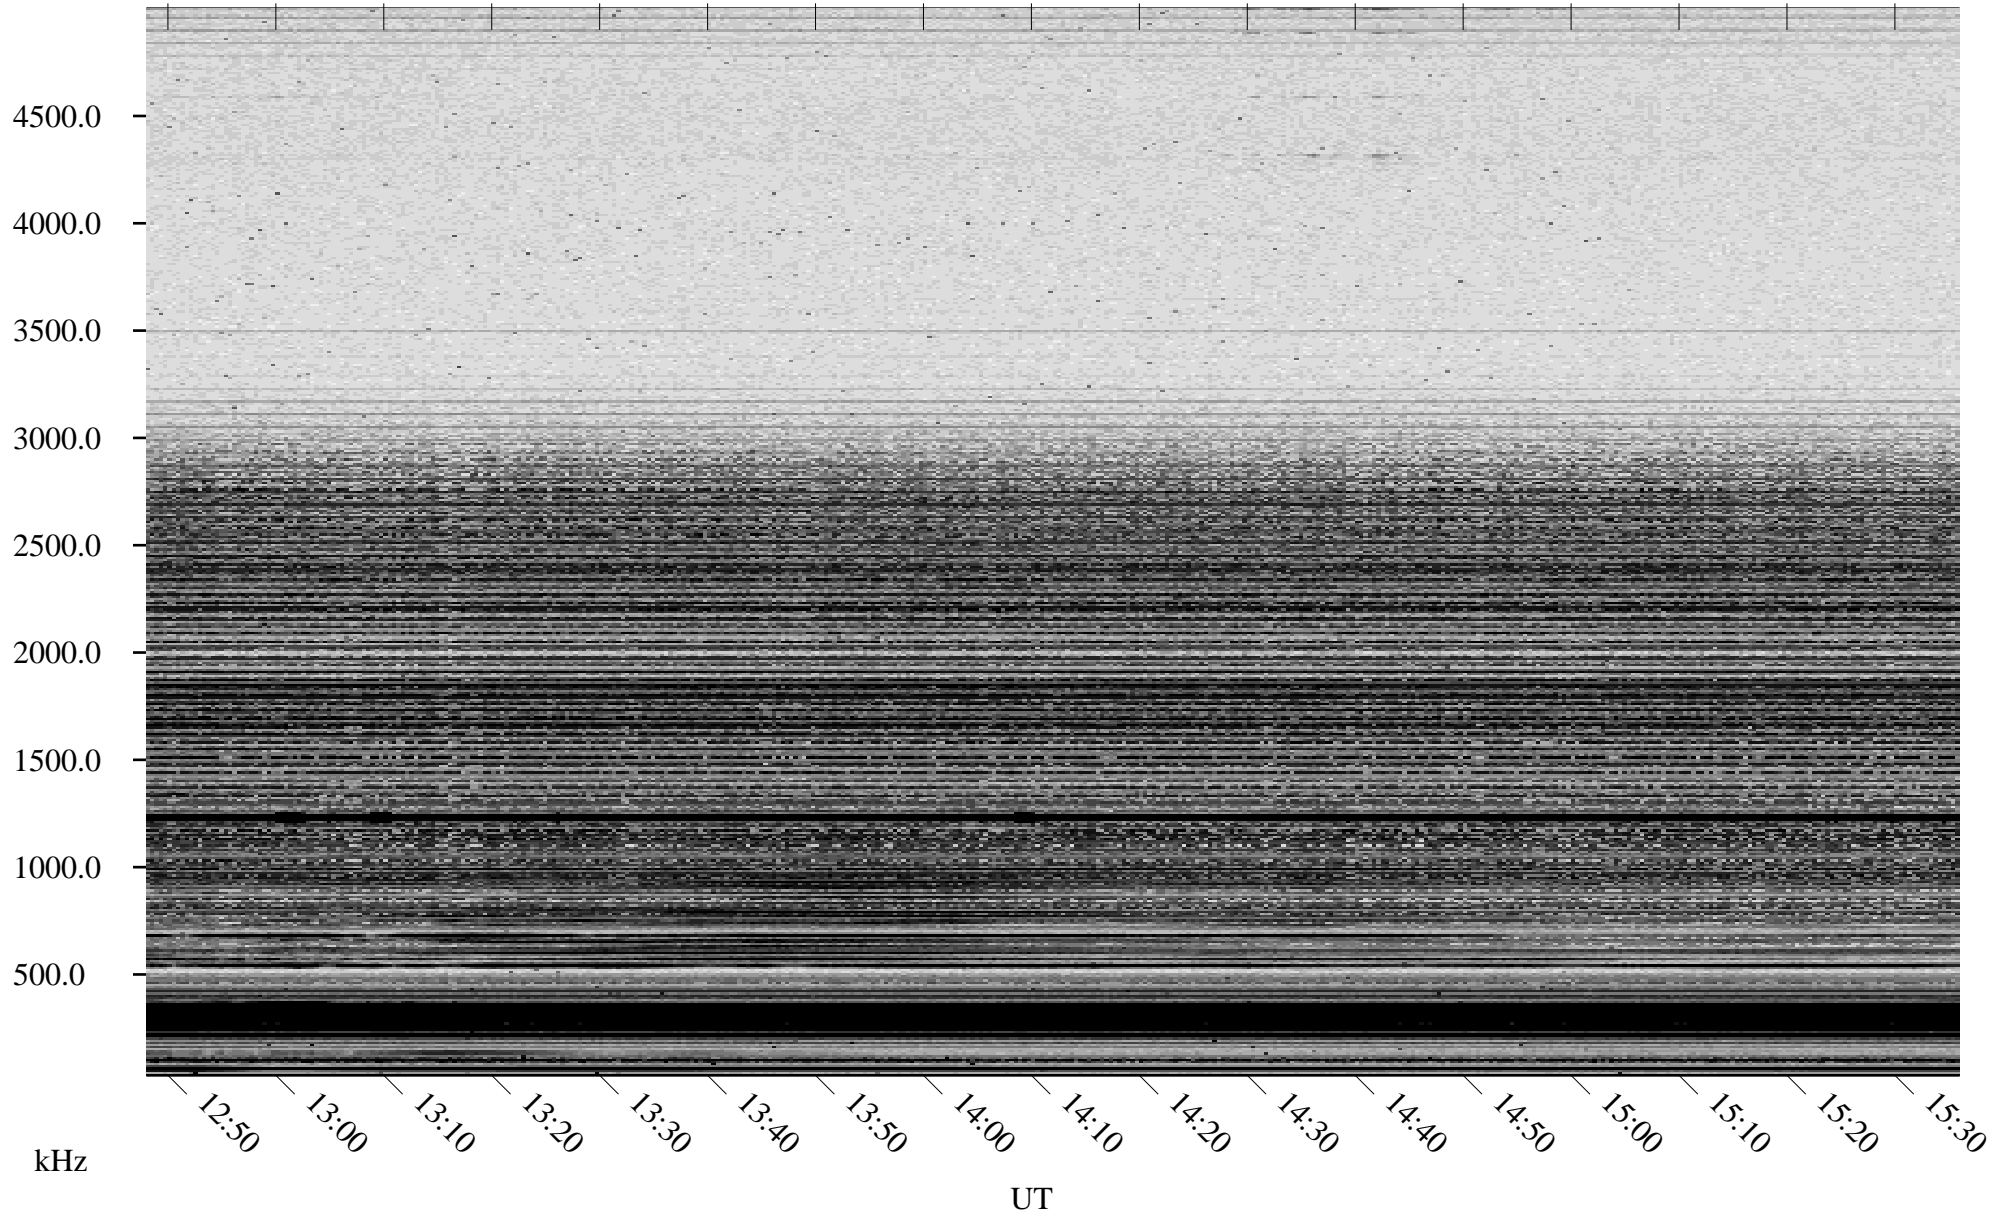

11/04/2005 Churchill, Manitoba

Linear Scale Black = 161 White = 15

ch05308l.r00m max_12

Page 1

11/04/2005 Churchill, Manitoba

Linear Scale Black = 161 White = 15

ch05308l.r00m max_12

Page 2

11/05/2005 Churchill, Manitoba

Linear Scale Black = 161 White = 15

ch05308l.r00m max_12

Page 3

11/05/2005 Churchill, Manitoba

Linear Scale Black = 161 White = 15

ch05308l.r00m max_12

Page 4

11/05/2005 Churchill, Manitoba

Linear Scale Black = 161 White = 15

ch05308l.r00m max_12

Page 5

11/05/2005 Churchill, Manitoba

Linear Scale Black = 161 White = 15

ch05308l.r00m max_12

Page 6

11/05/2005 Churchill, Manitoba

Linear Scale Black = 161 White = 15

ch05308l.r00m max_12

Page 7

11/05/2005 Churchill, Manitoba

Linear Scale Black = 161 White = 15

ch05308l.r00m max_12