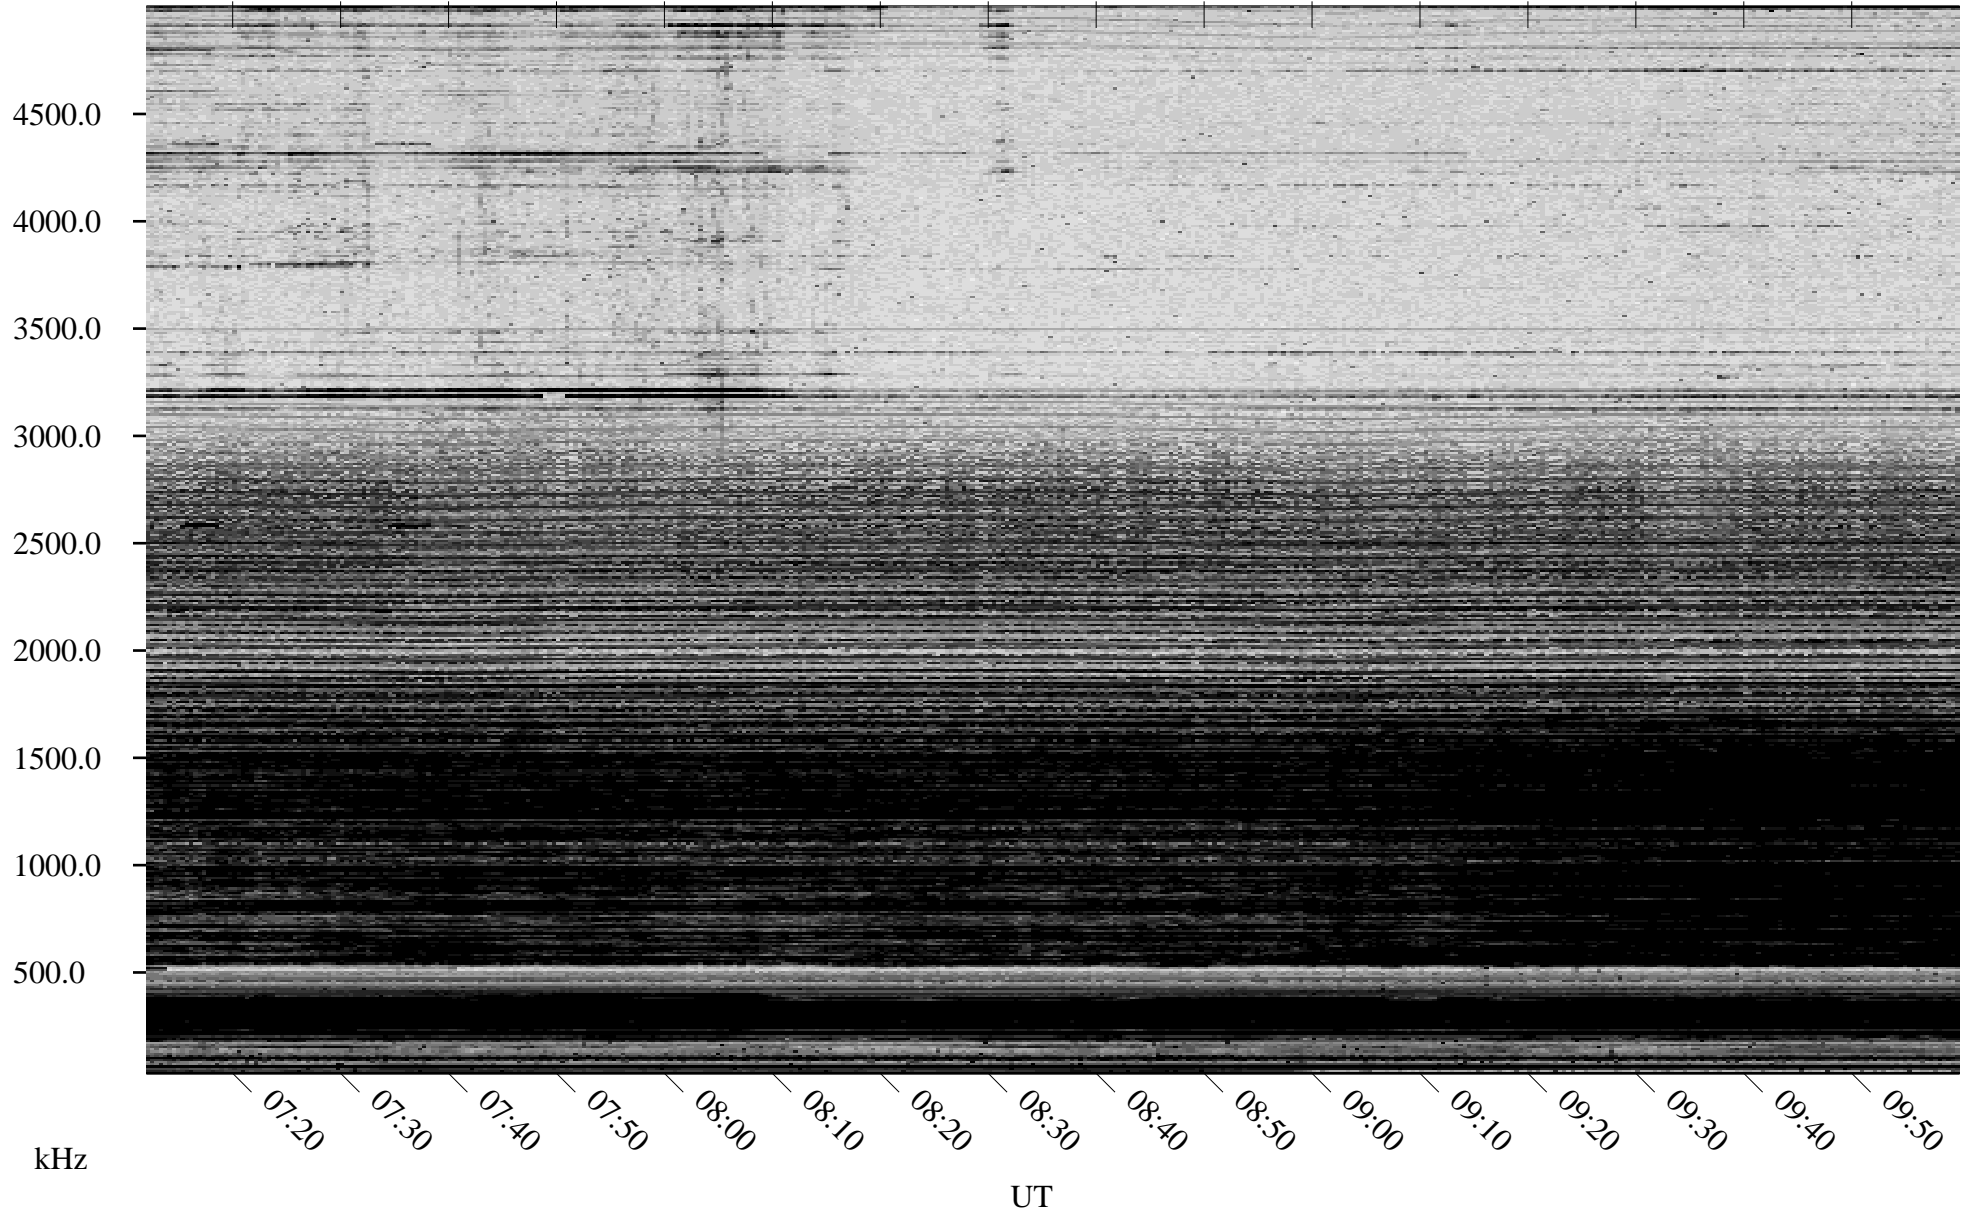

11/04/2005 Churchill, Manitoba

Linear Scale Black = 161 White = 15

ch05308l.r00m max_12

Page 1

11/04/2005 Churchill, Manitoba

Linear Scale Black = 161 White = 15

ch05308l.r00m max_12

Page 2

11/05/2005 Churchill, Manitoba

Linear Scale Black = 161 White = 15

ch05308l.r00m max_12

Page 3

11/05/2005 Churchill, Manitoba

Linear Scale Black = 161 White = 15

ch05308l.r00m max_12

Page 4

11/05/2005 Churchill, Manitoba

Linear Scale Black = 161 White = 15

ch05308l.r00m max_12

Page 5

11/05/2005 Churchill, Manitoba

Linear Scale Black = 161 White = 15

ch05308l.r00m max_12

Page 6

11/05/2005 Churchill, Manitoba

Linear Scale Black = 161 White = 15

ch05308l.r00m max_12

Page 7

11/05/2005 Churchill, Manitoba

Linear Scale Black = 161 White = 15

ch05308l.r00m max_12